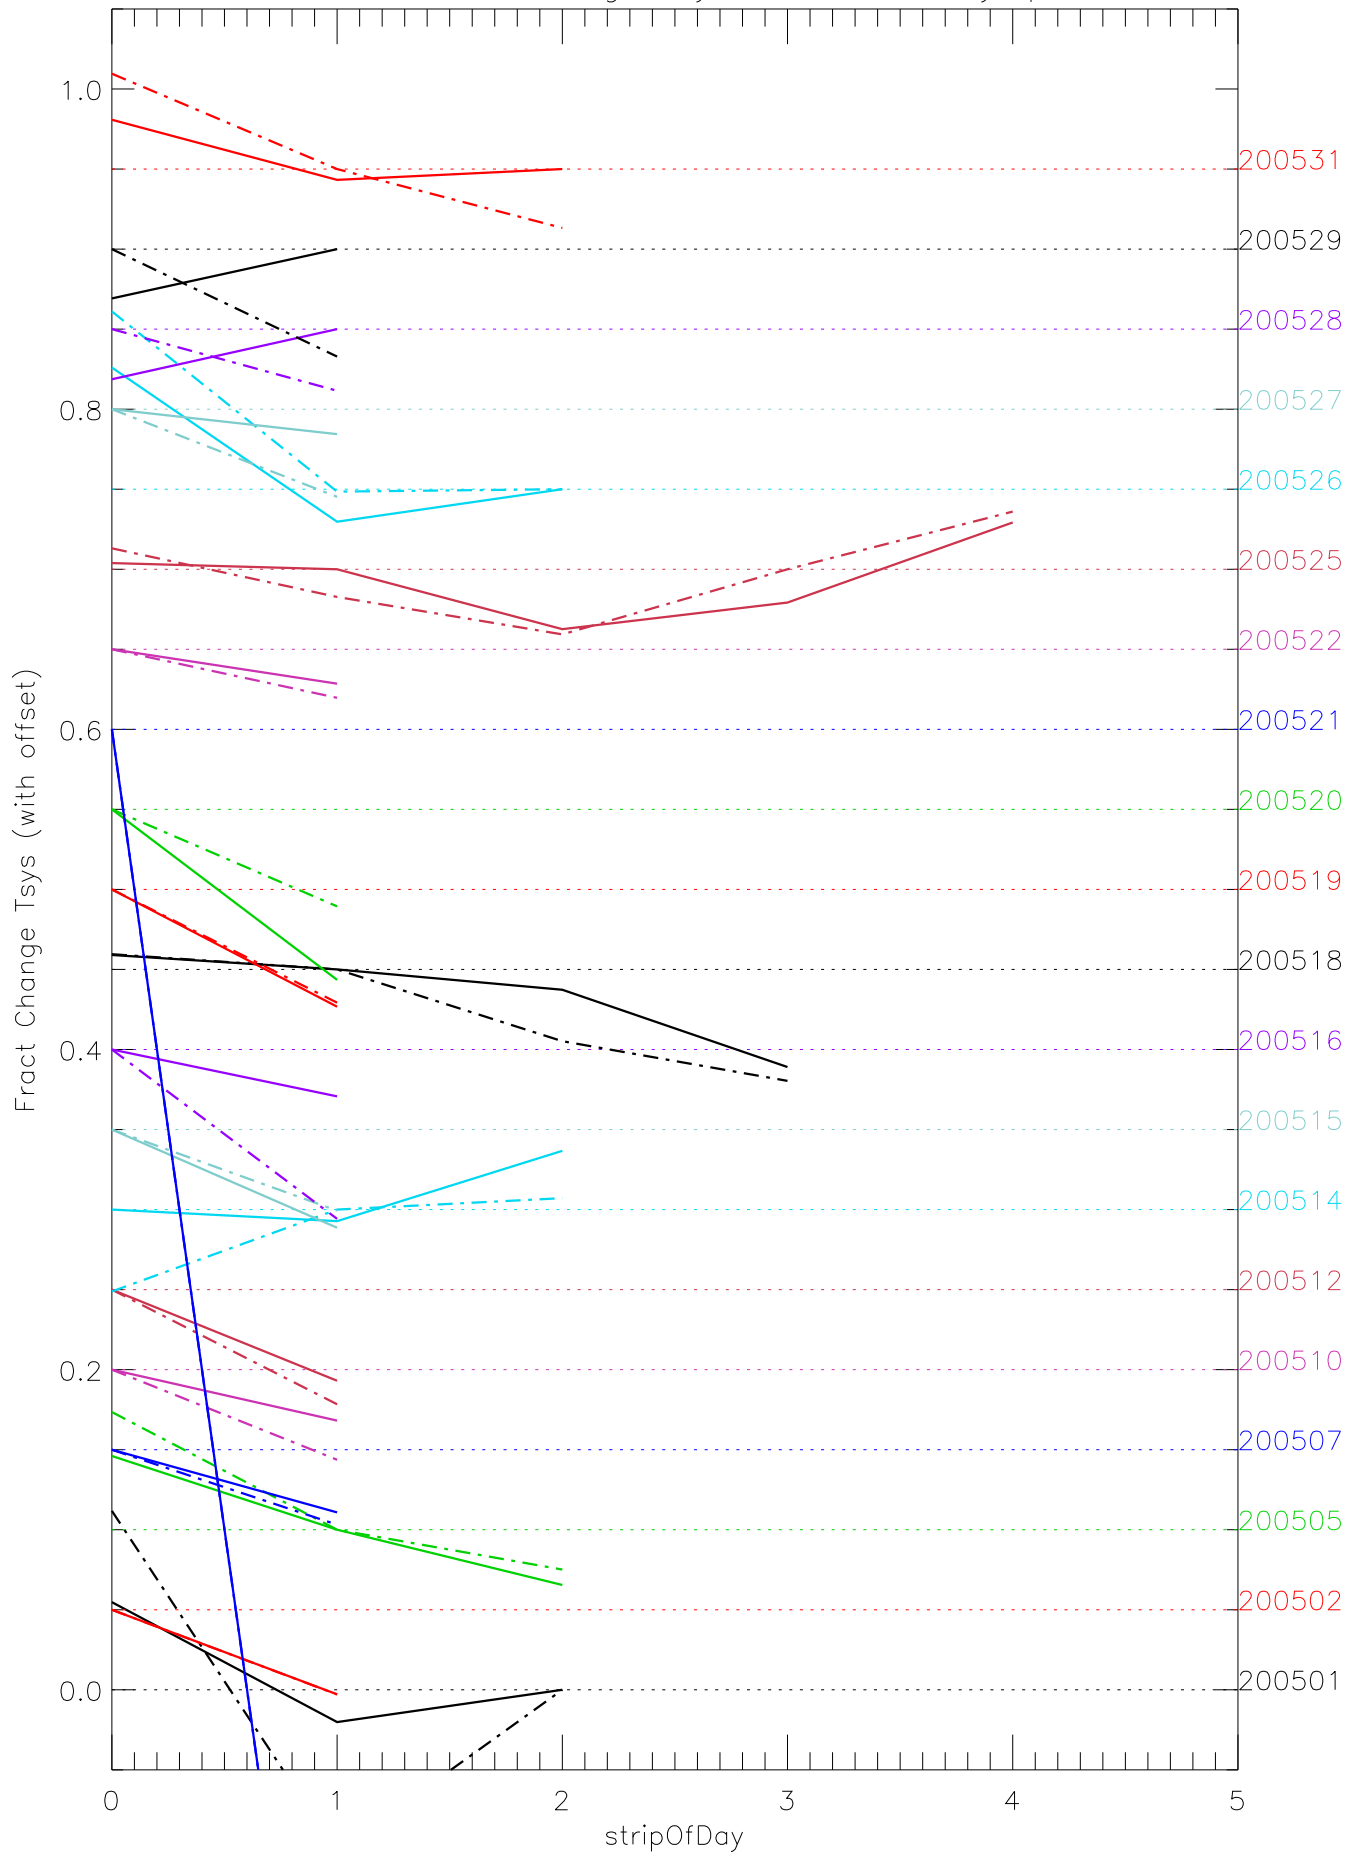

a2048 fractional change TsysK for each day. pixel:0

a2048 fractional change TsysK for each day. pixel:1

a2048 fractional change TsysK for each day. pixel:2

a2048 fractional change TsysK for each day. pixel:3

a2048 fractional change TsysK for each day. pixel:4

a2048 fractional change TsysK for each day. pixel:5

a2048 fractional change TsysK for each day. pixel:6