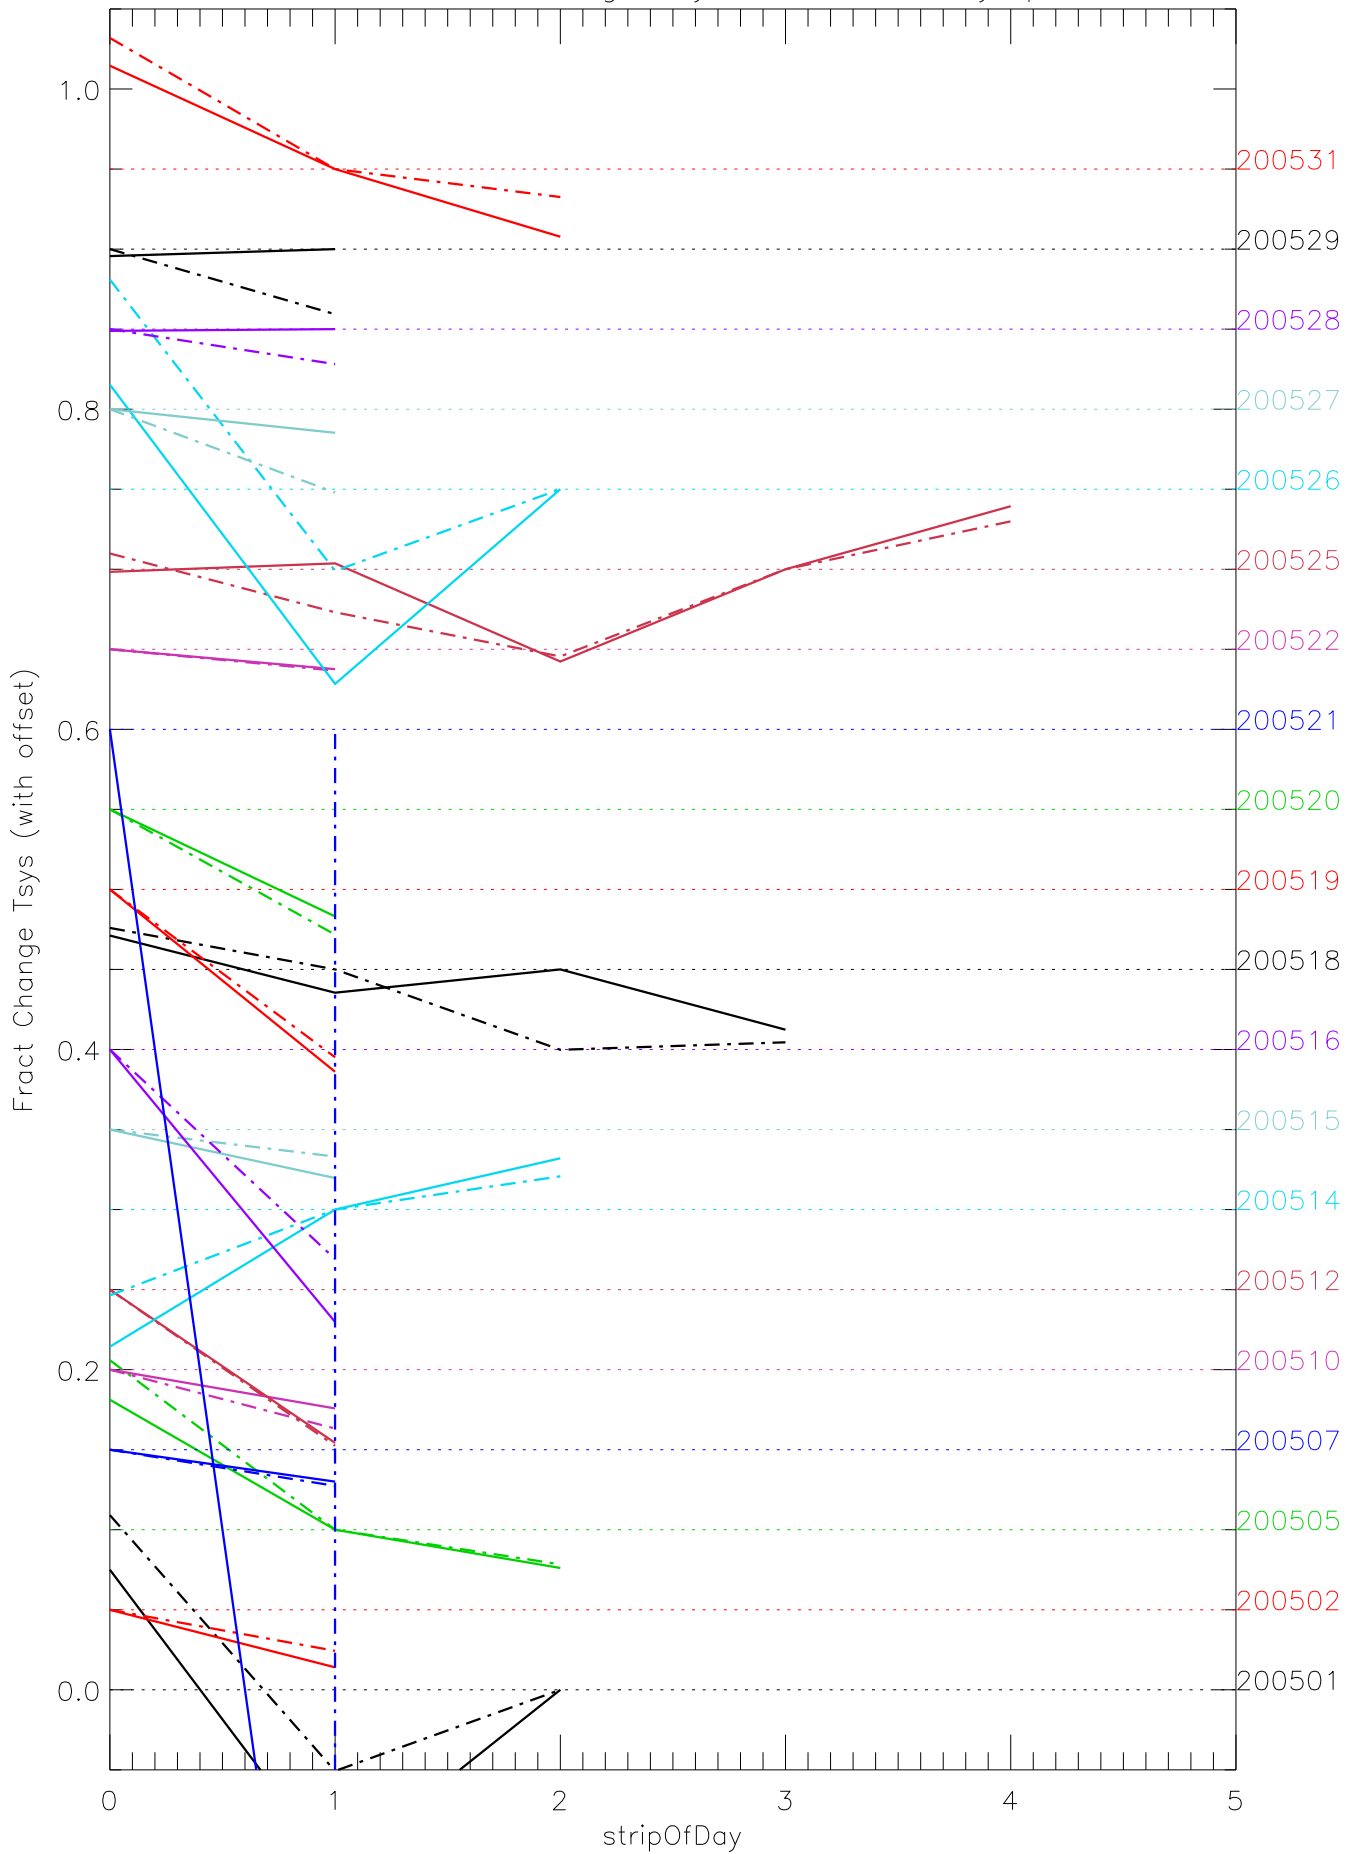

a2048 fractional change TsysK for each day. pixel:0

a2048 fractional change TsysK for each day. pixel:1

a2048 fractional change TsysK for each day. pixel:2

a2048 fractional change TsysK for each day. pixel:3

a2048 fractional change TsysK for each day. pixel:4

a2048 fractional change TsysK for each day. pixel:5

a2048 fractional change TsysK for each day. pixel:6