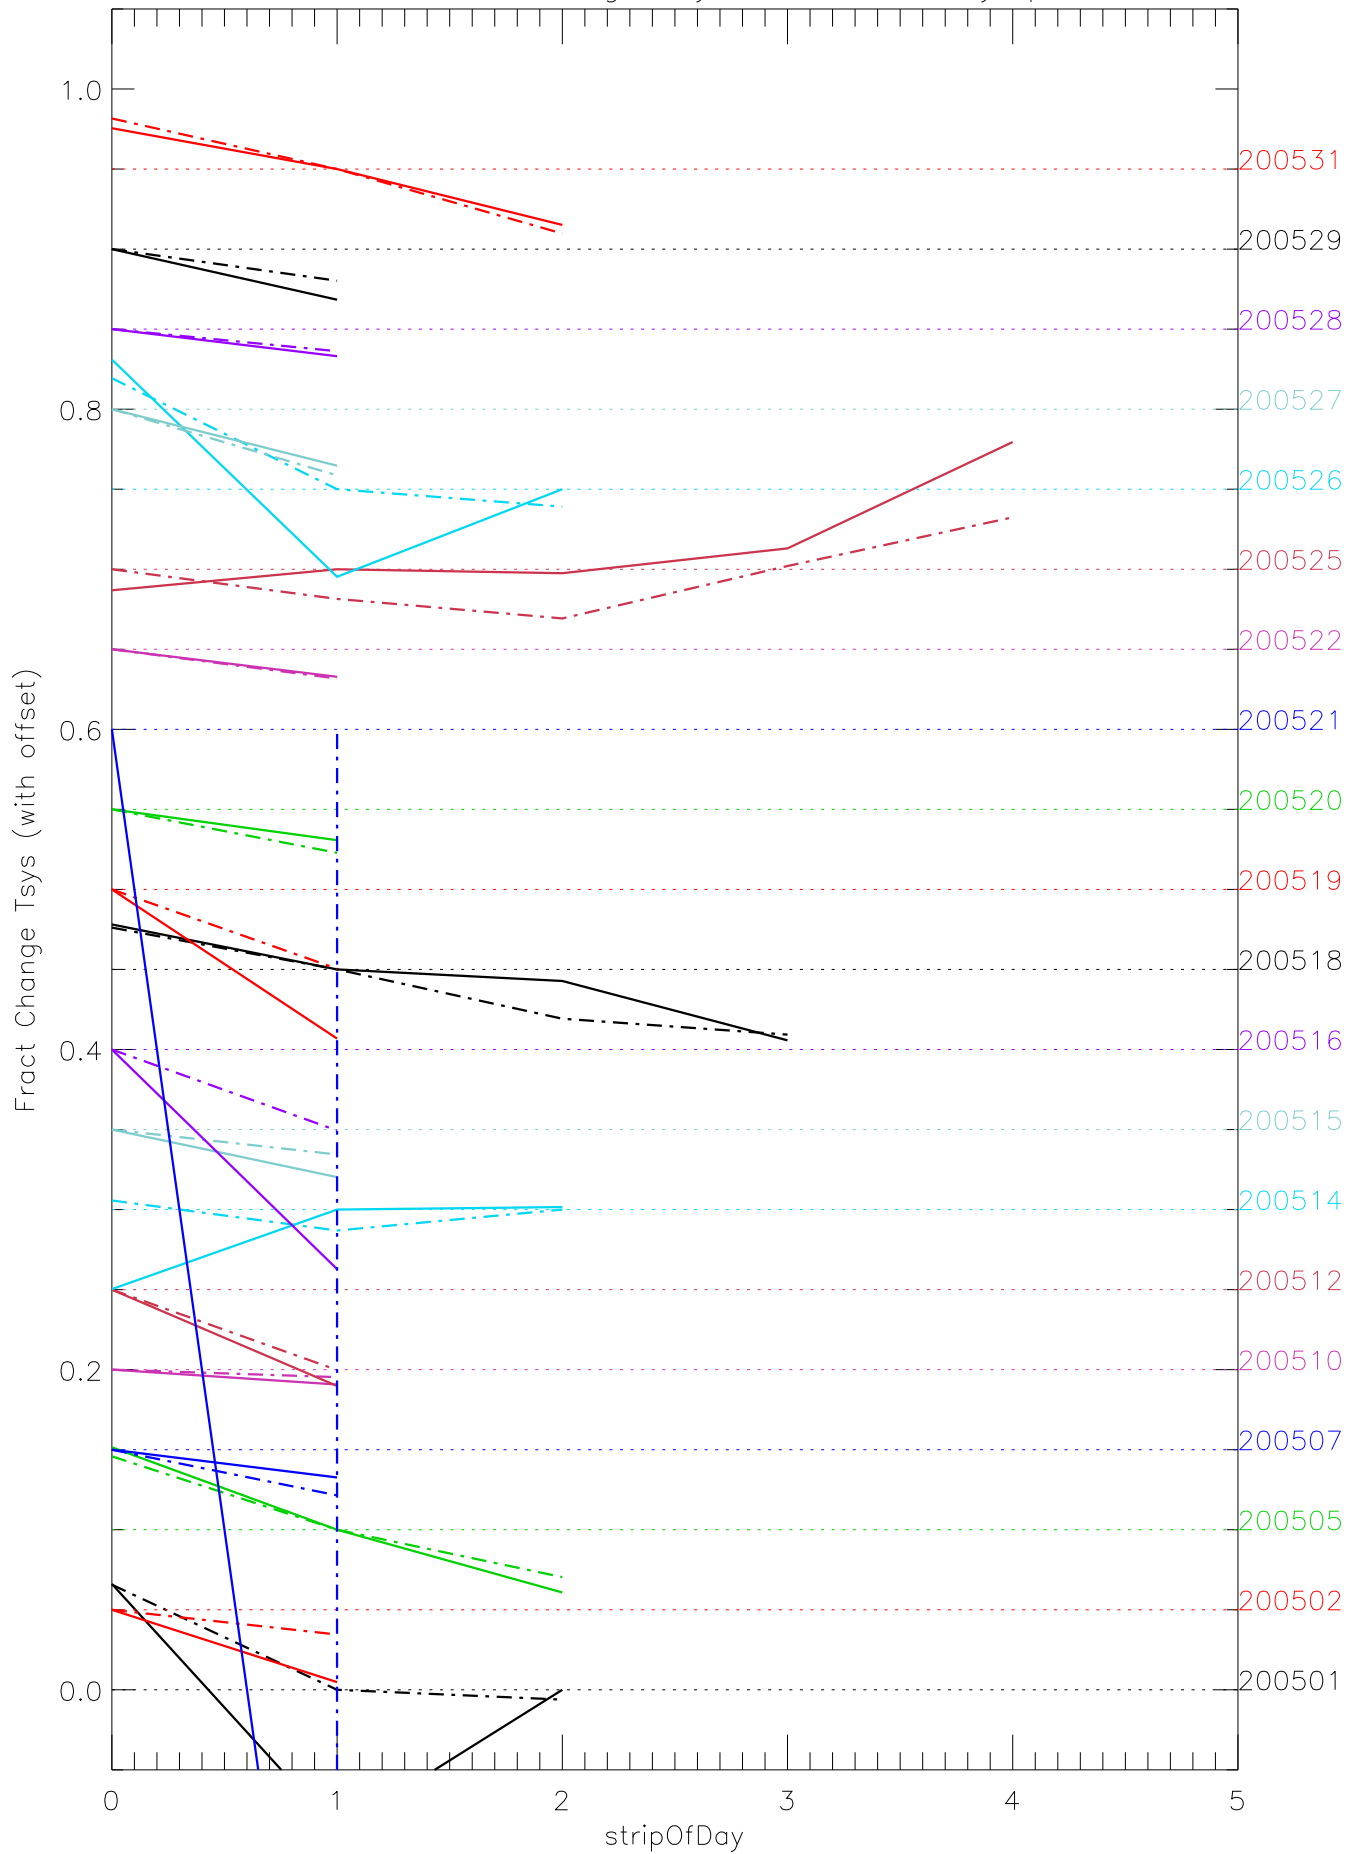

a2048 fractional change TsysK for each day. pixel:0

a2048 fractional change TsysK for each day. pixel:1

a2048 fractional change TsysK for each day. pixel:2

a2048 fractional change TsysK for each day. pixel:3

a2048 fractional change TsysK for each day. pixel:4

a2048 fractional change TsysK for each day. pixel:5

a2048 fractional change TsysK for each day. pixel:6