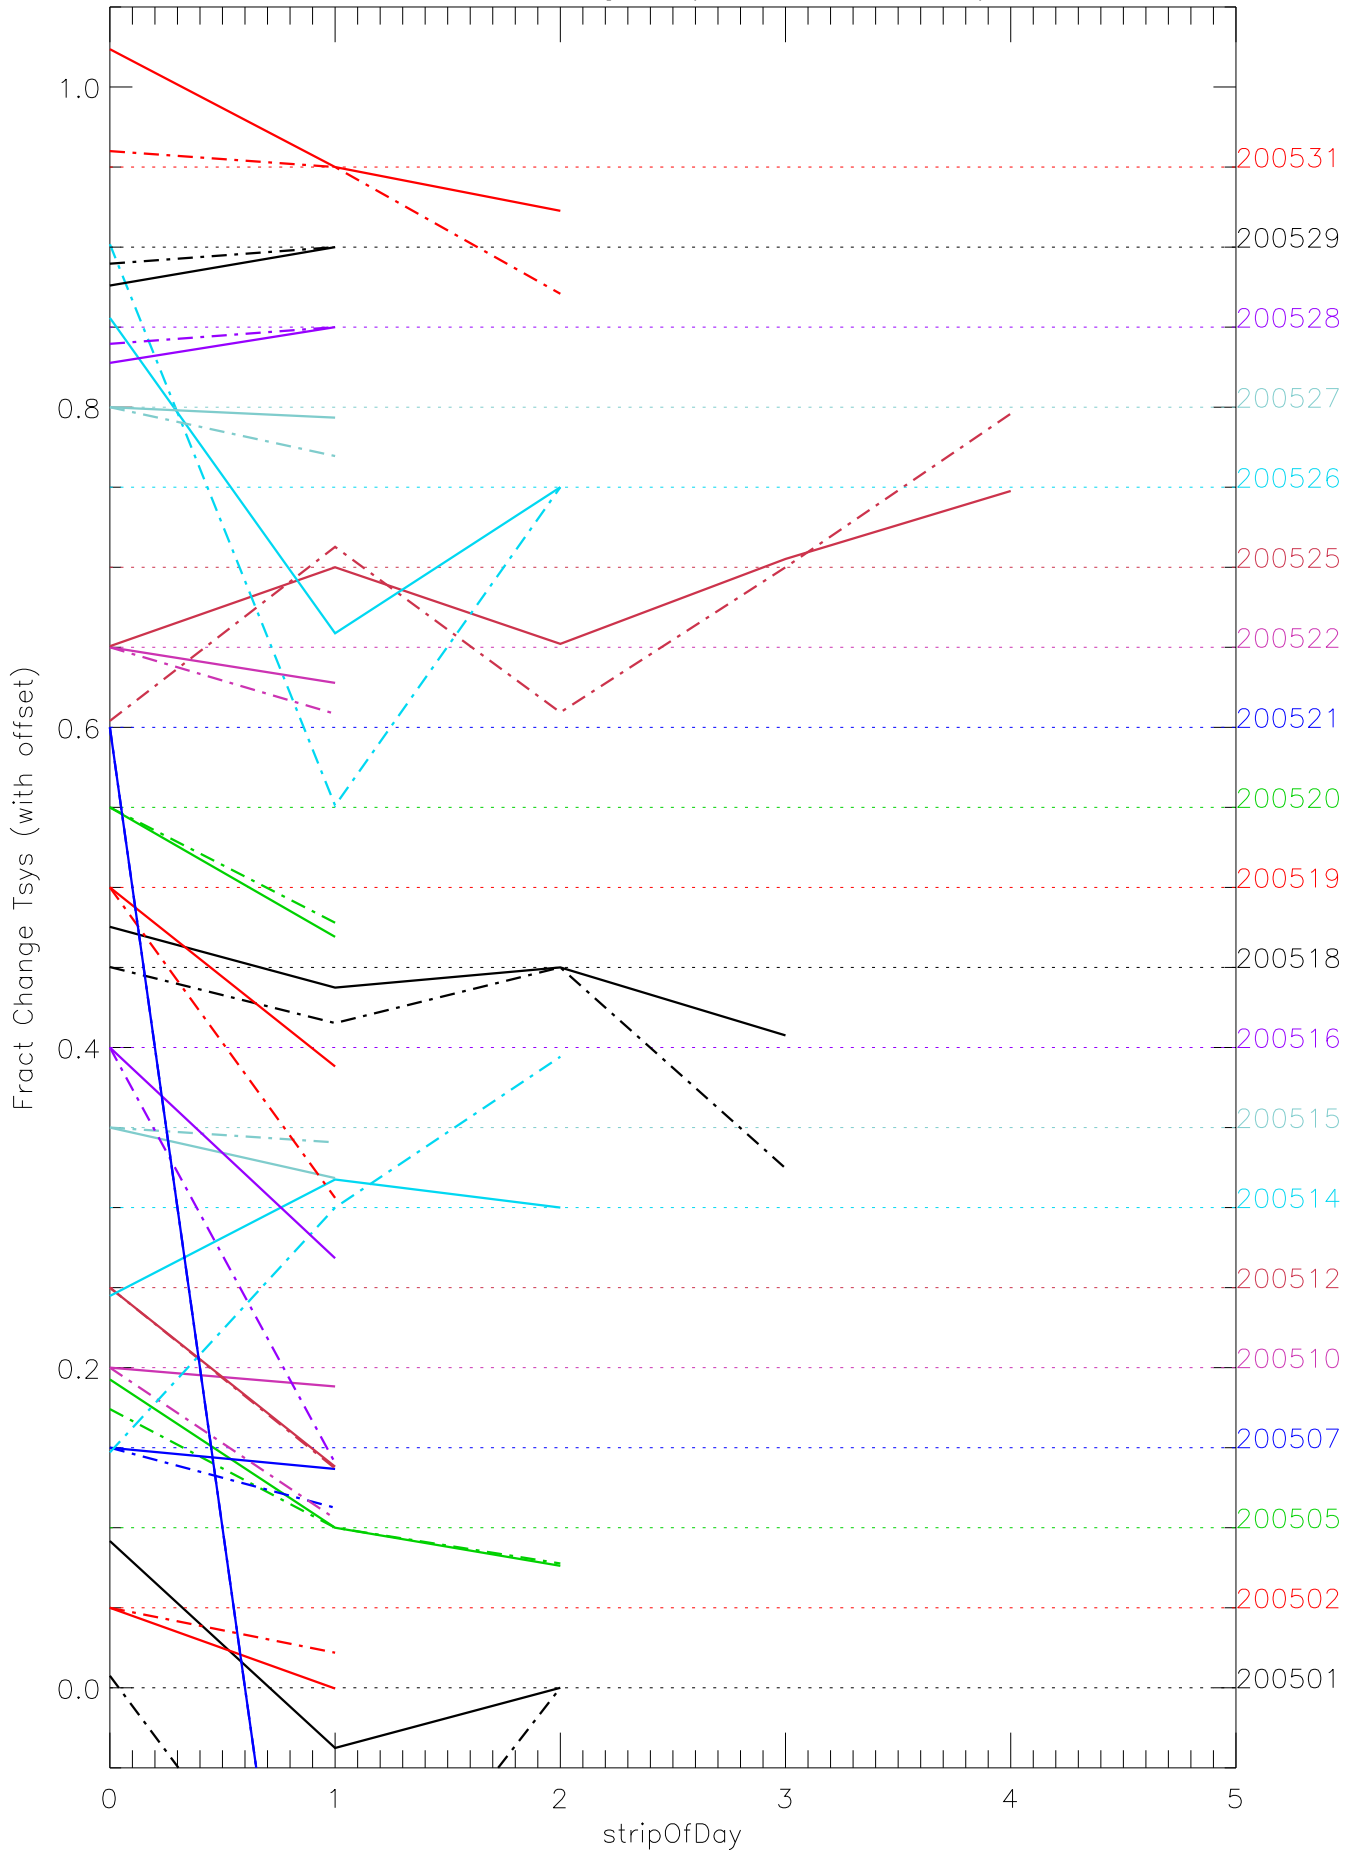

a2048 fractional change TsysK for each day. pixel:0

a2048 fractional change TsysK for each day. pixel:1

a2048 fractional change TsysK for each day. pixel:2

a2048 fractional change TsysK for each day. pixel:3

a2048 fractional change TsysK for each day. pixel:4

a2048 fractional change TsysK for each day. pixel:5

a2048 fractional change TsysK for each day. pixel:6