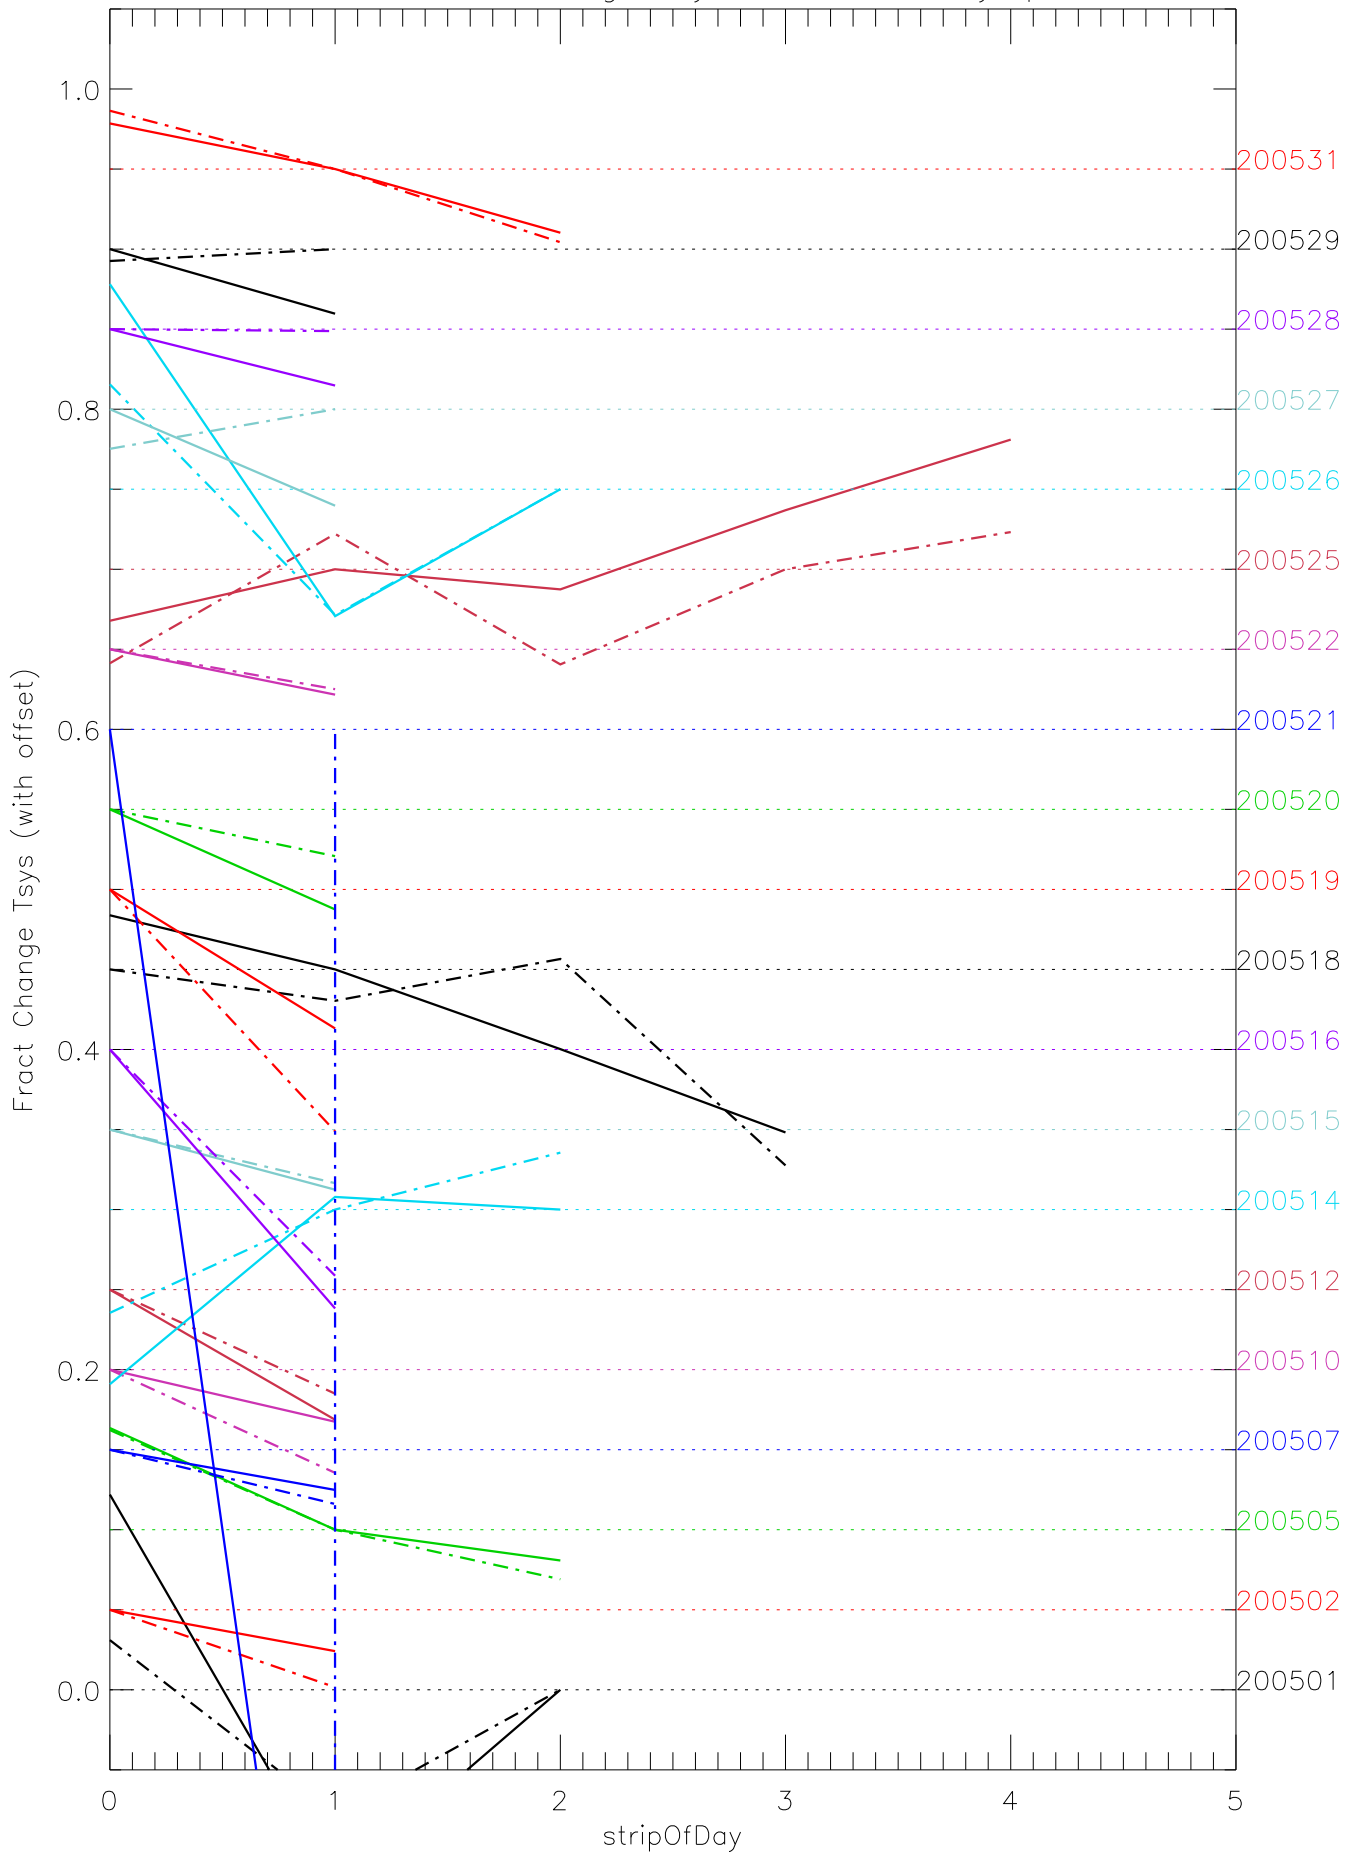

a2048 fractional change TsysK for each day. pixel:0

a2048 fractional change TsysK for each day. pixel:1

a2048 fractional change TsysK for each day. pixel:2

a2048 fractional change TsysK for each day. pixel:3

a2048 fractional change TsysK for each day. pixel:4

a2048 fractional change TsysK for each day. pixel:5

a2048 fractional change TsysK for each day. pixel:6