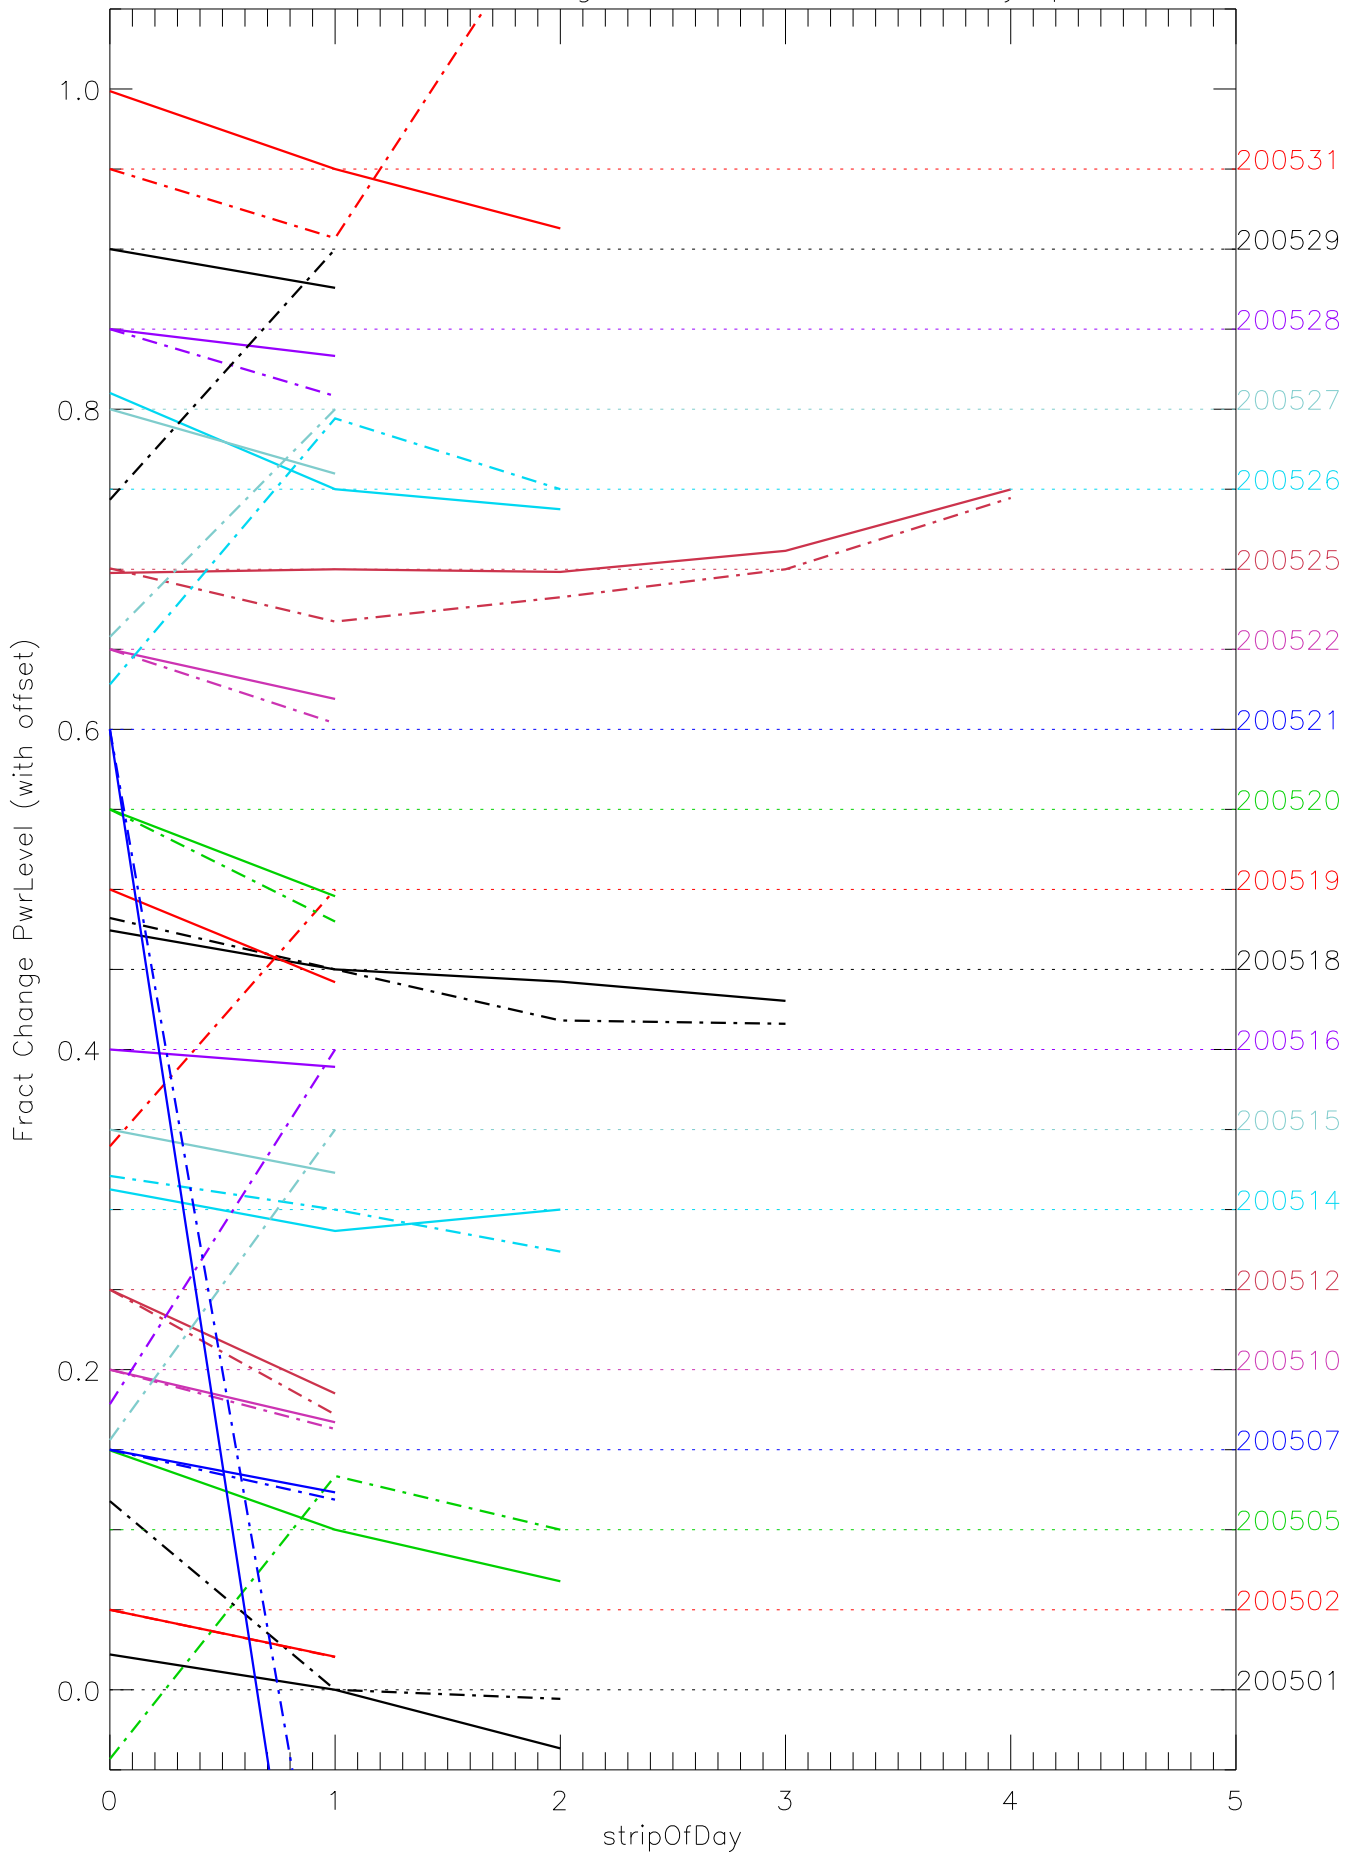

a2048 fractional change PwrLevel for each day. pixel:0

a2048 fractional change PwrLevel for each day. pixel:1

a2048 fractional change PwrLevel for each day. pixel:2

a2048 fractional change PwrLevel for each day. pixel:3

a2048 fractional change PwrLevel for each day. pixel:4

a2048 fractional change PwrLevel for each day. pixel:5

a2048 fractional change PwrLevel for each day. pixel:6