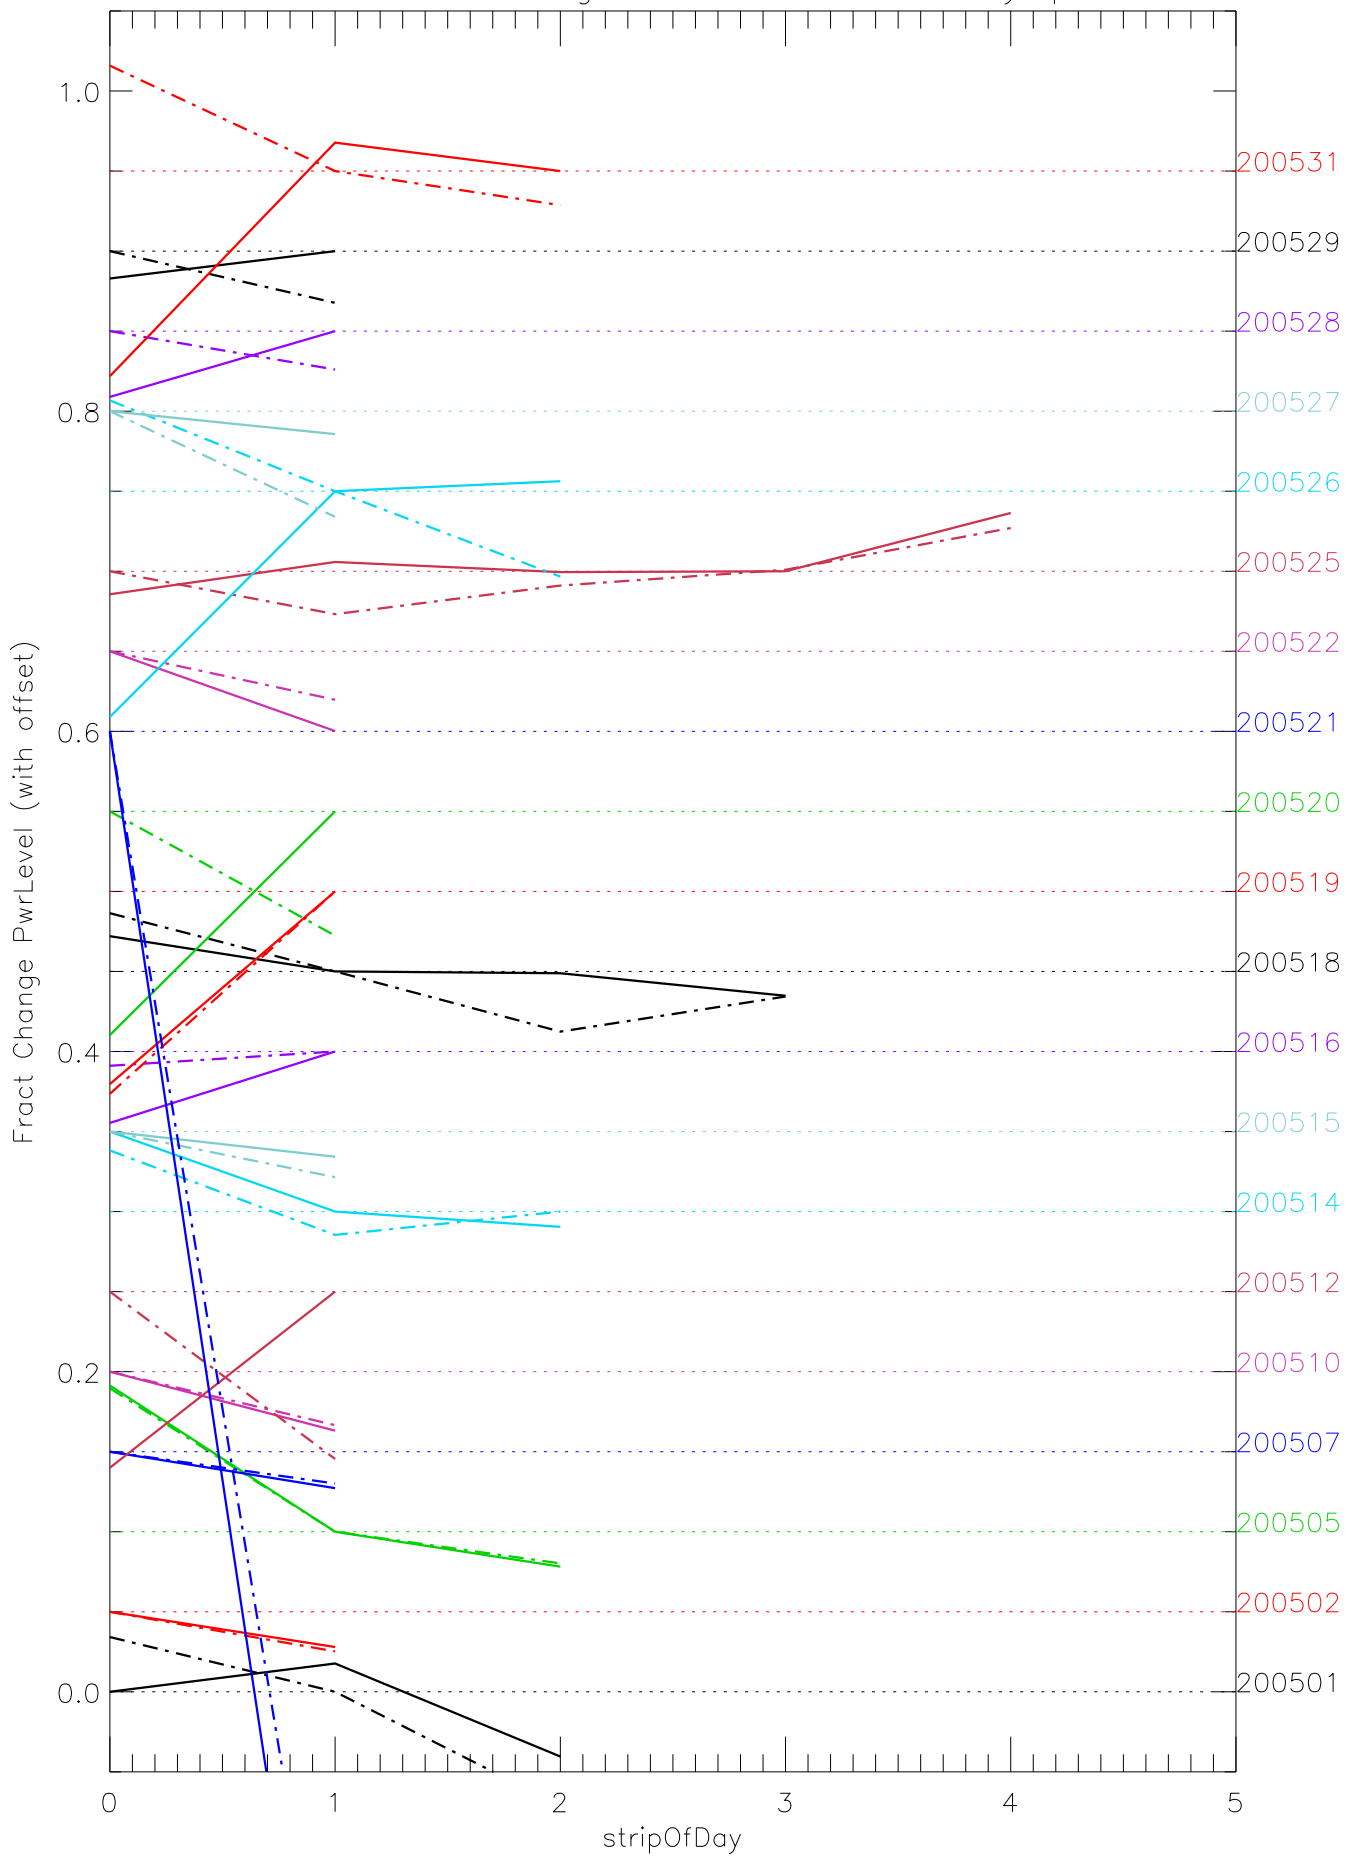

a2048 fractional change PwrLevel for each day. pixel:0

a2048 fractional change PwrLevel for each day. pixel:1

a2048 fractional change PwrLevel for each day. pixel:2

a2048 fractional change PwrLevel for each day. pixel:3

a2048 fractional change PwrLevel for each day. pixel:4

a2048 fractional change PwrLevel for each day. pixel:5

a2048 fractional change PwrLevel for each day. pixel:6