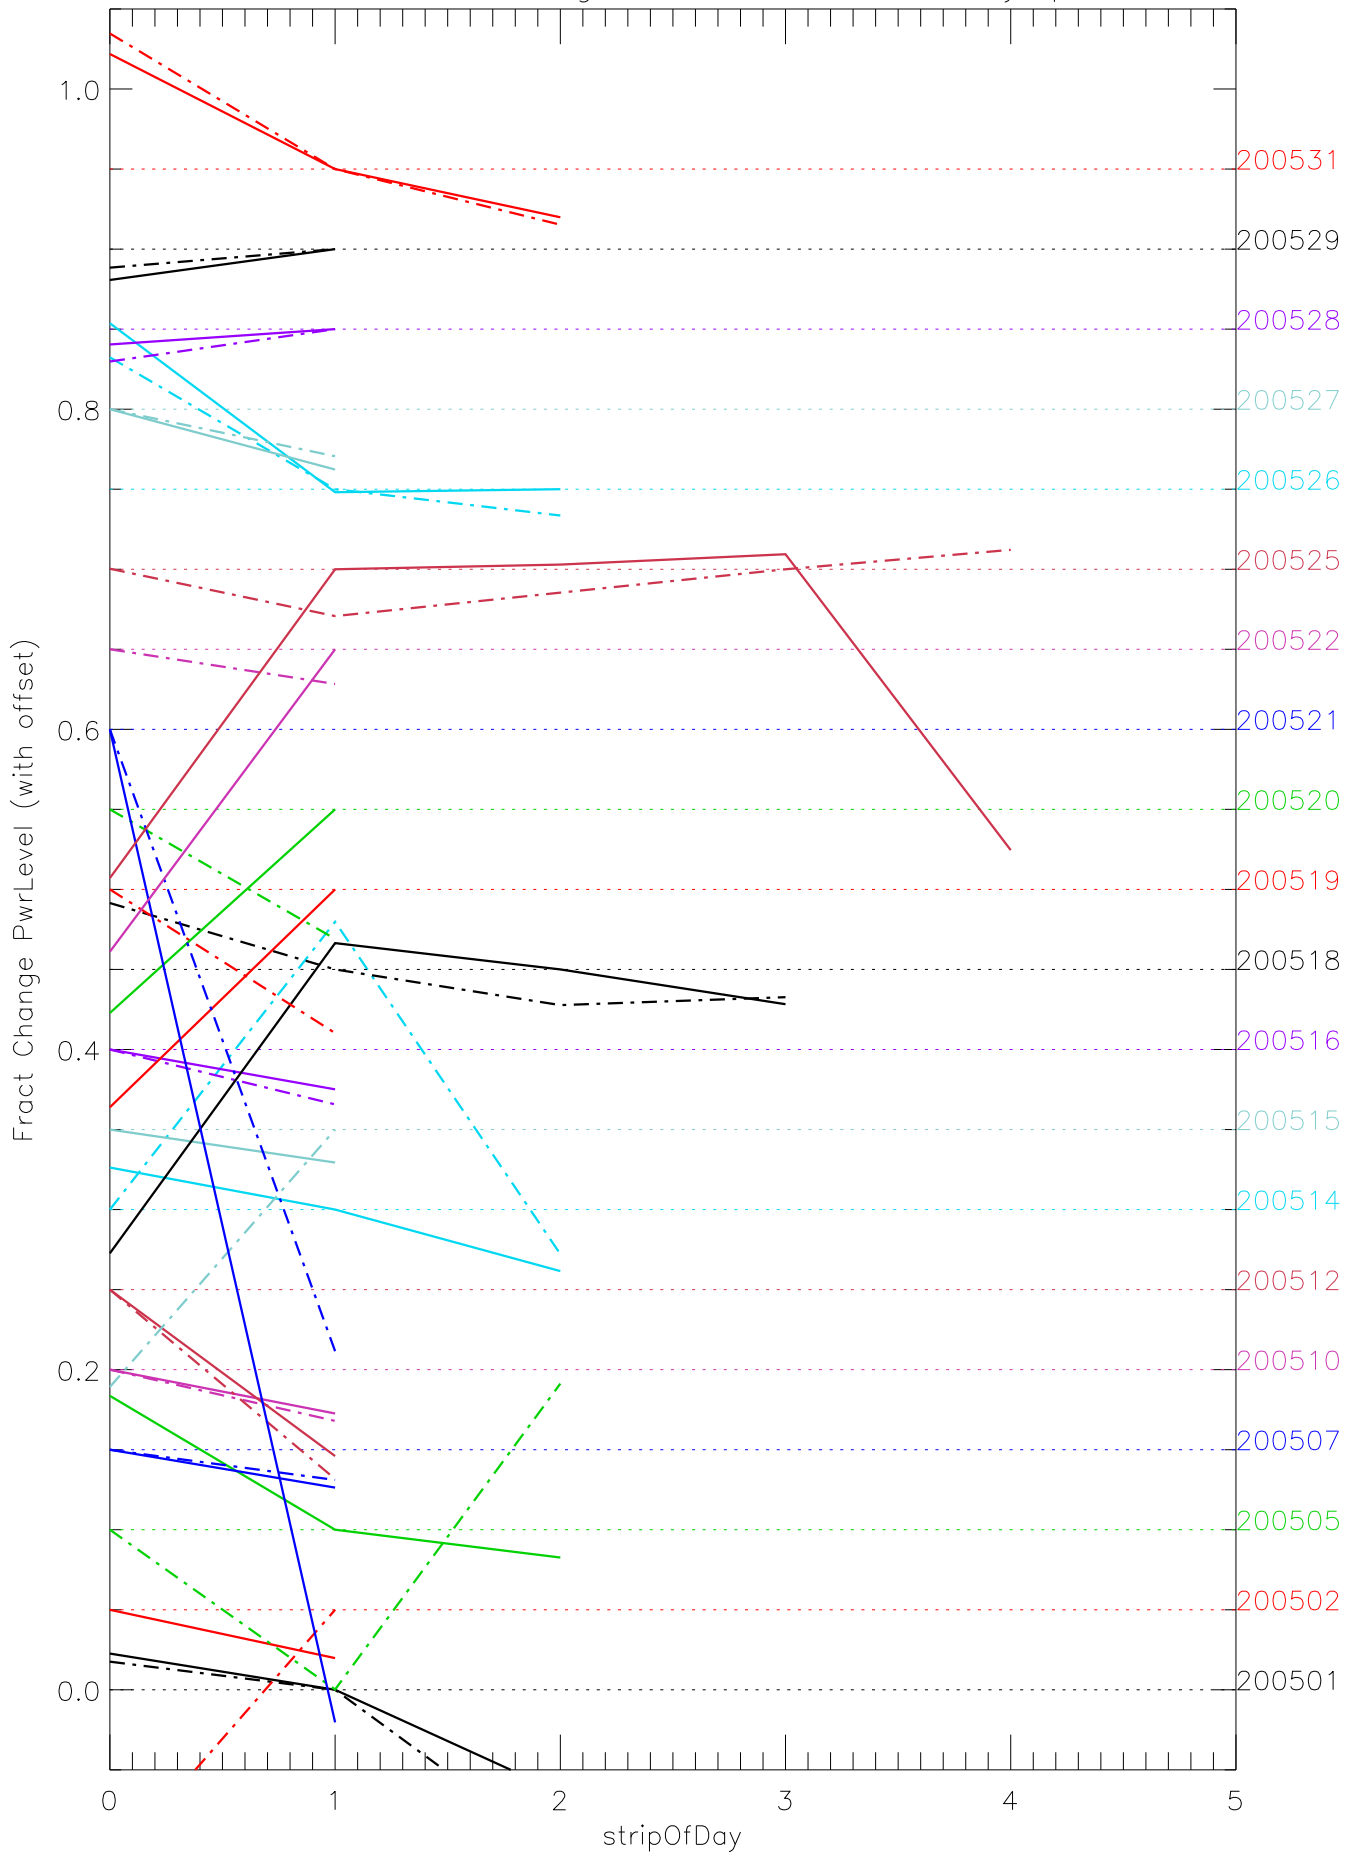

a2048 fractional change PwrLevel for each day. pixel:0

a2048 fractional change PwrLevel for each day. pixel:1

a2048 fractional change PwrLevel for each day. pixel:2

a2048 fractional change PwrLevel for each day. pixel:3

a2048 fractional change PwrLevel for each day. pixel:4

a2048 fractional change PwrLevel for each day. pixel:5

a2048 fractional change PwrLevel for each day. pixel:6