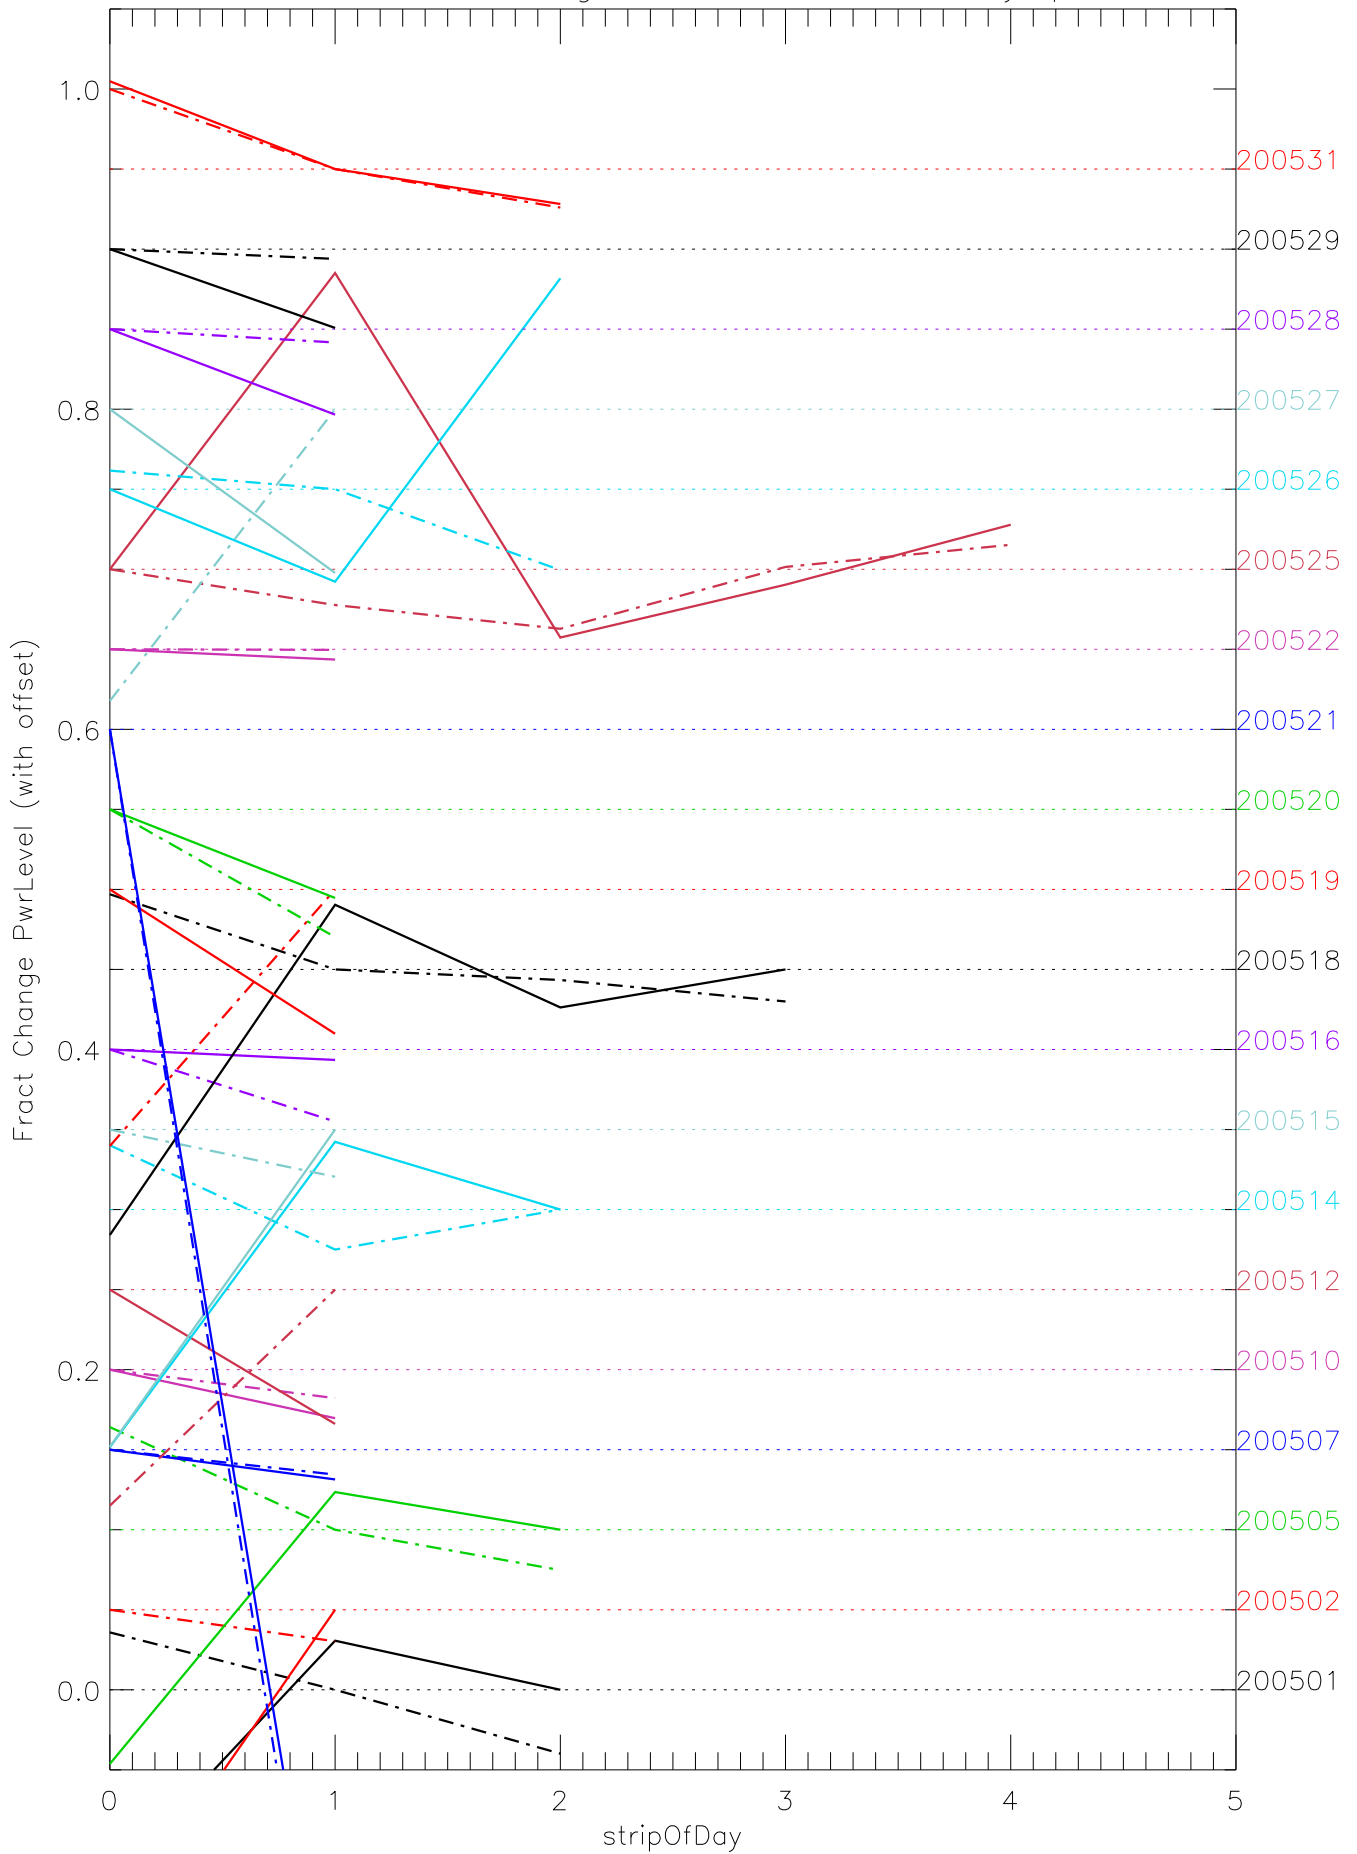

a2048 fractional change PwrLevel for each day. pixel:0

a2048 fractional change PwrLevel for each day. pixel:1

a2048 fractional change PwrLevel for each day. pixel:2

a2048 fractional change PwrLevel for each day. pixel:3

a2048 fractional change PwrLevel for each day. pixel:4

a2048 fractional change PwrLevel for each day. pixel:5

a2048 fractional change PwrLevel for each day. pixel:6