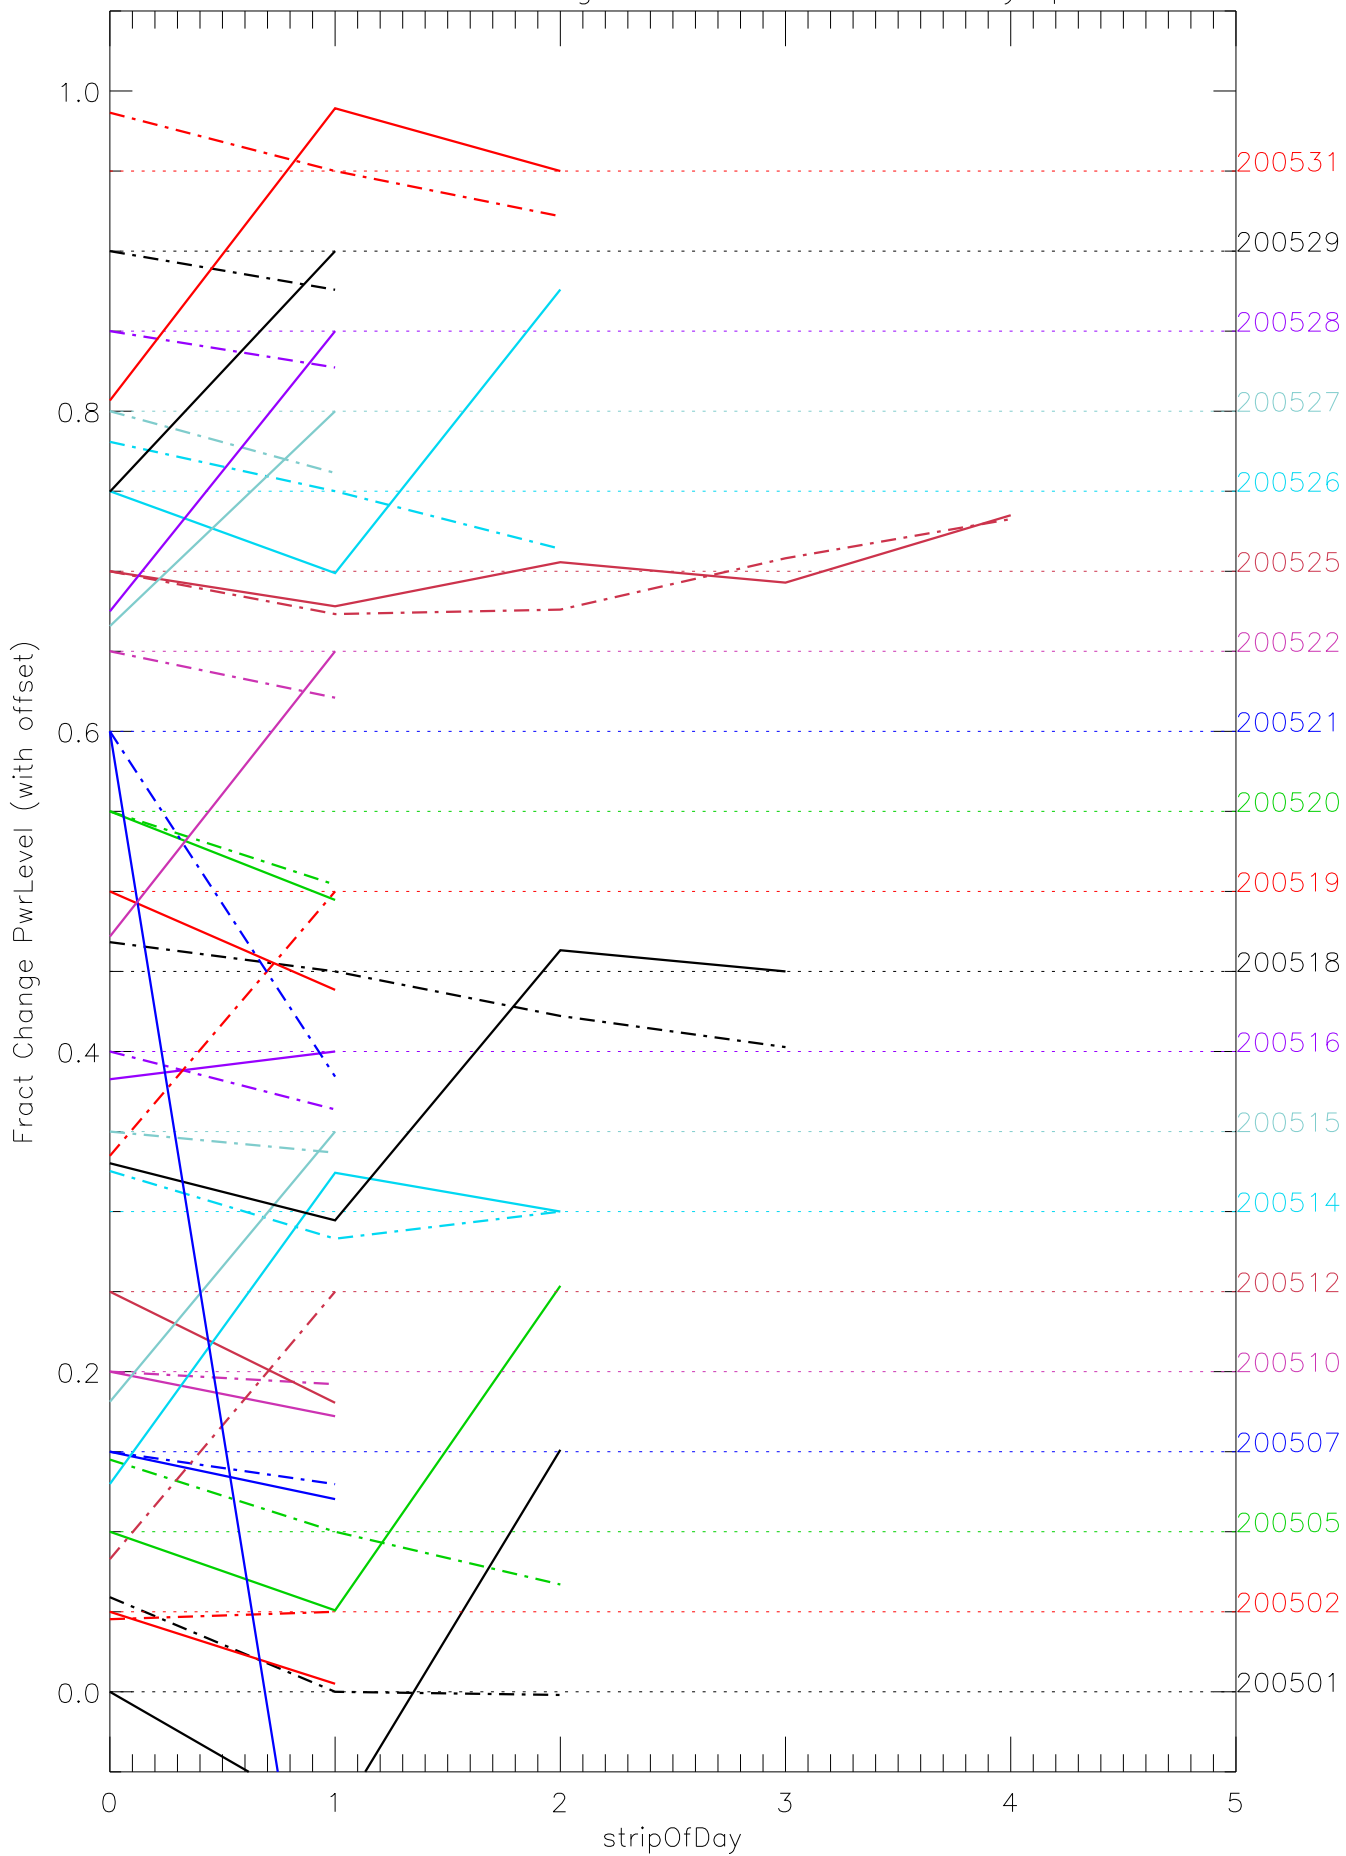

a2048 fractional change PwrLevel for each day. pixel:0

a2048 fractional change PwrLevel for each day. pixel:1

a2048 fractional change PwrLevel for each day. pixel:2

a2048 fractional change PwrLevel for each day. pixel:3

a2048 fractional change PwrLevel for each day. pixel:4

a2048 fractional change PwrLevel for each day. pixel:5

a2048 fractional change PwrLevel for each day. pixel:6