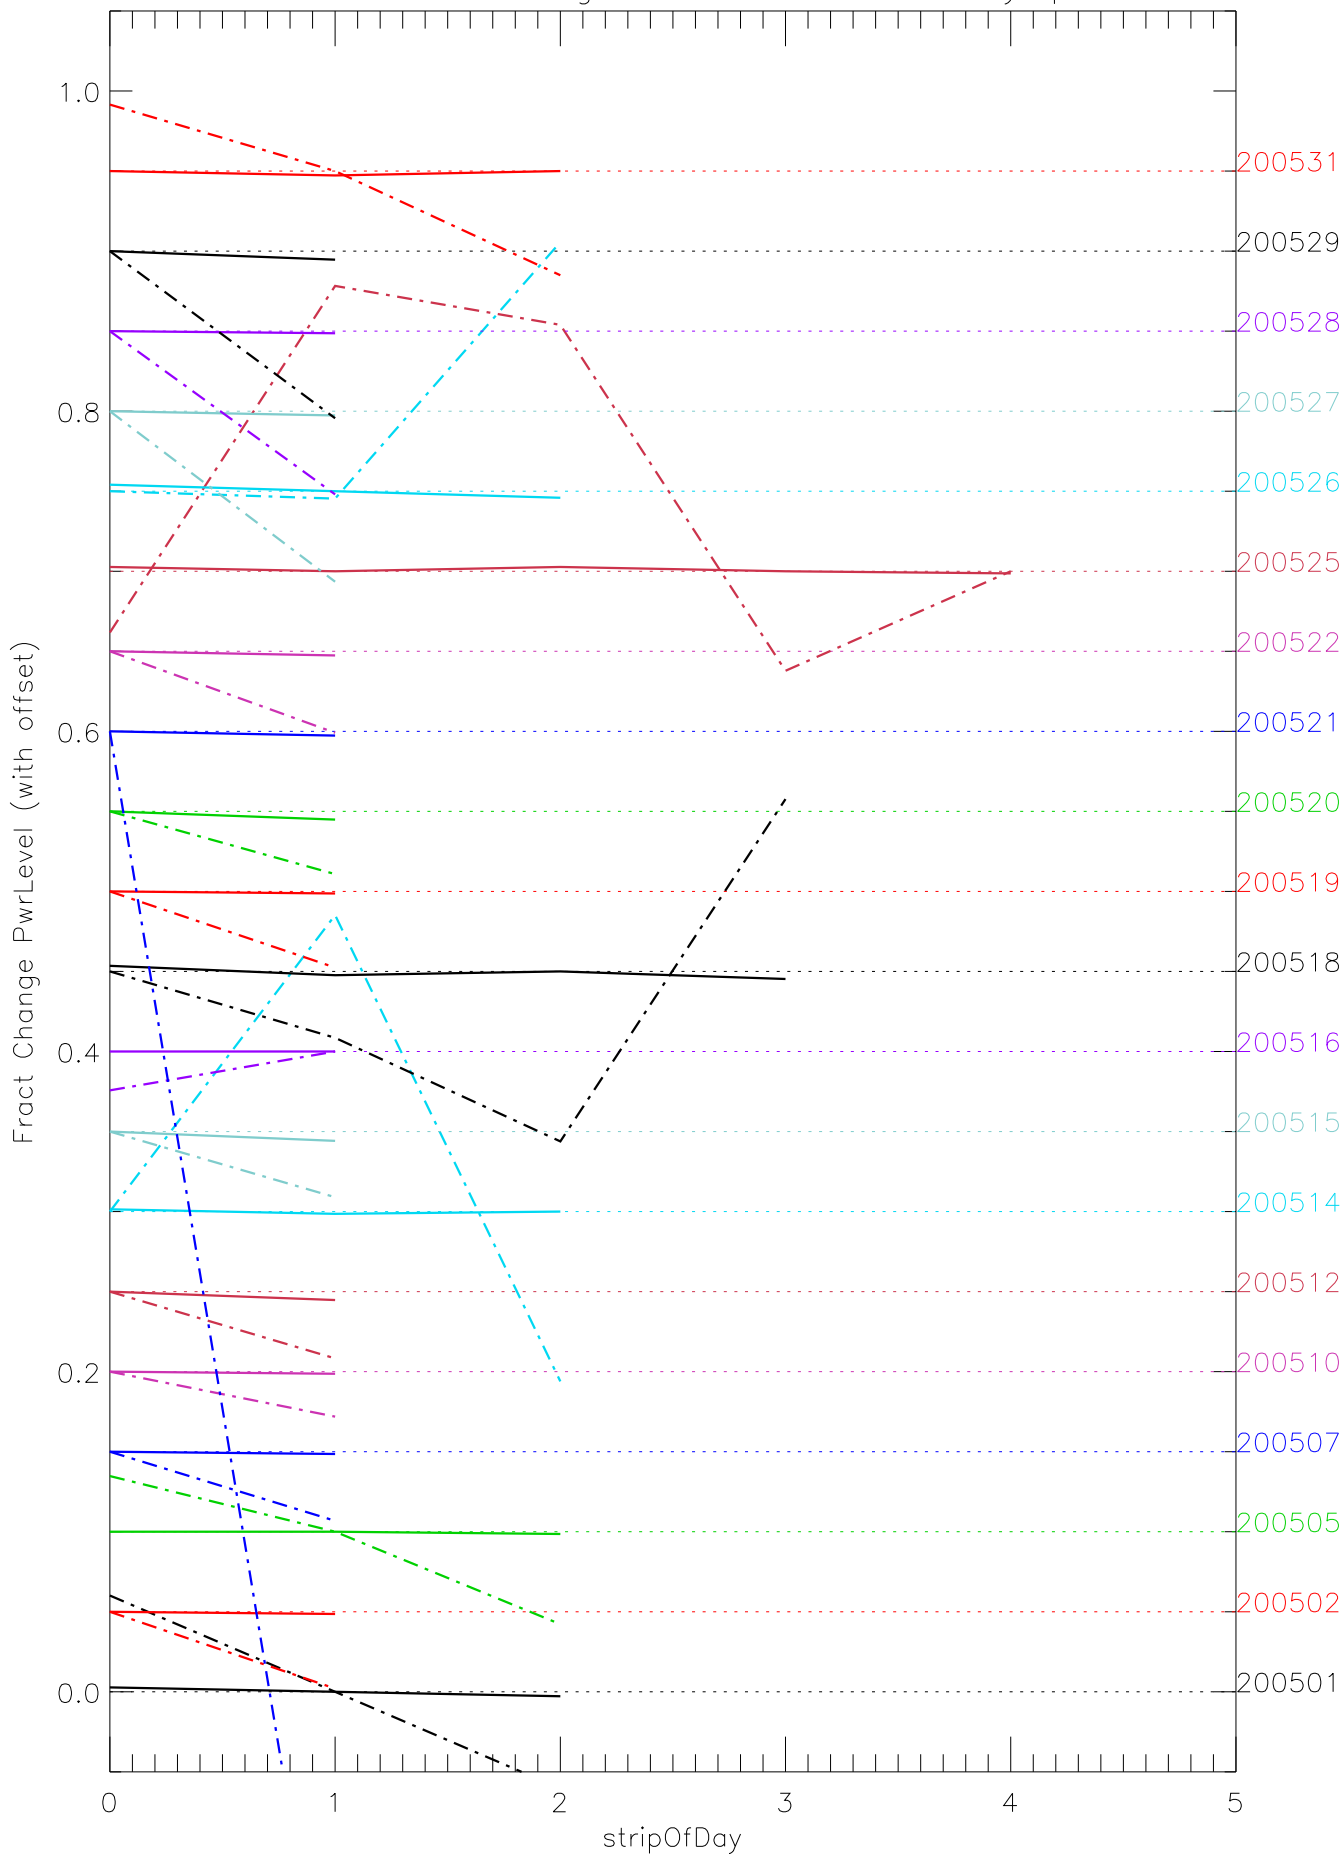

a2048 fractional change PwrLevel for each day. pixel:0

a2048 fractional change PwrLevel for each day. pixel:1

a2048 fractional change PwrLevel for each day. pixel:2

a2048 fractional change PwrLevel for each day. pixel:3

a2048 fractional change PwrLevel for each day. pixel:4

a2048 fractional change PwrLevel for each day. pixel:5

a2048 fractional change PwrLevel for each day. pixel:6