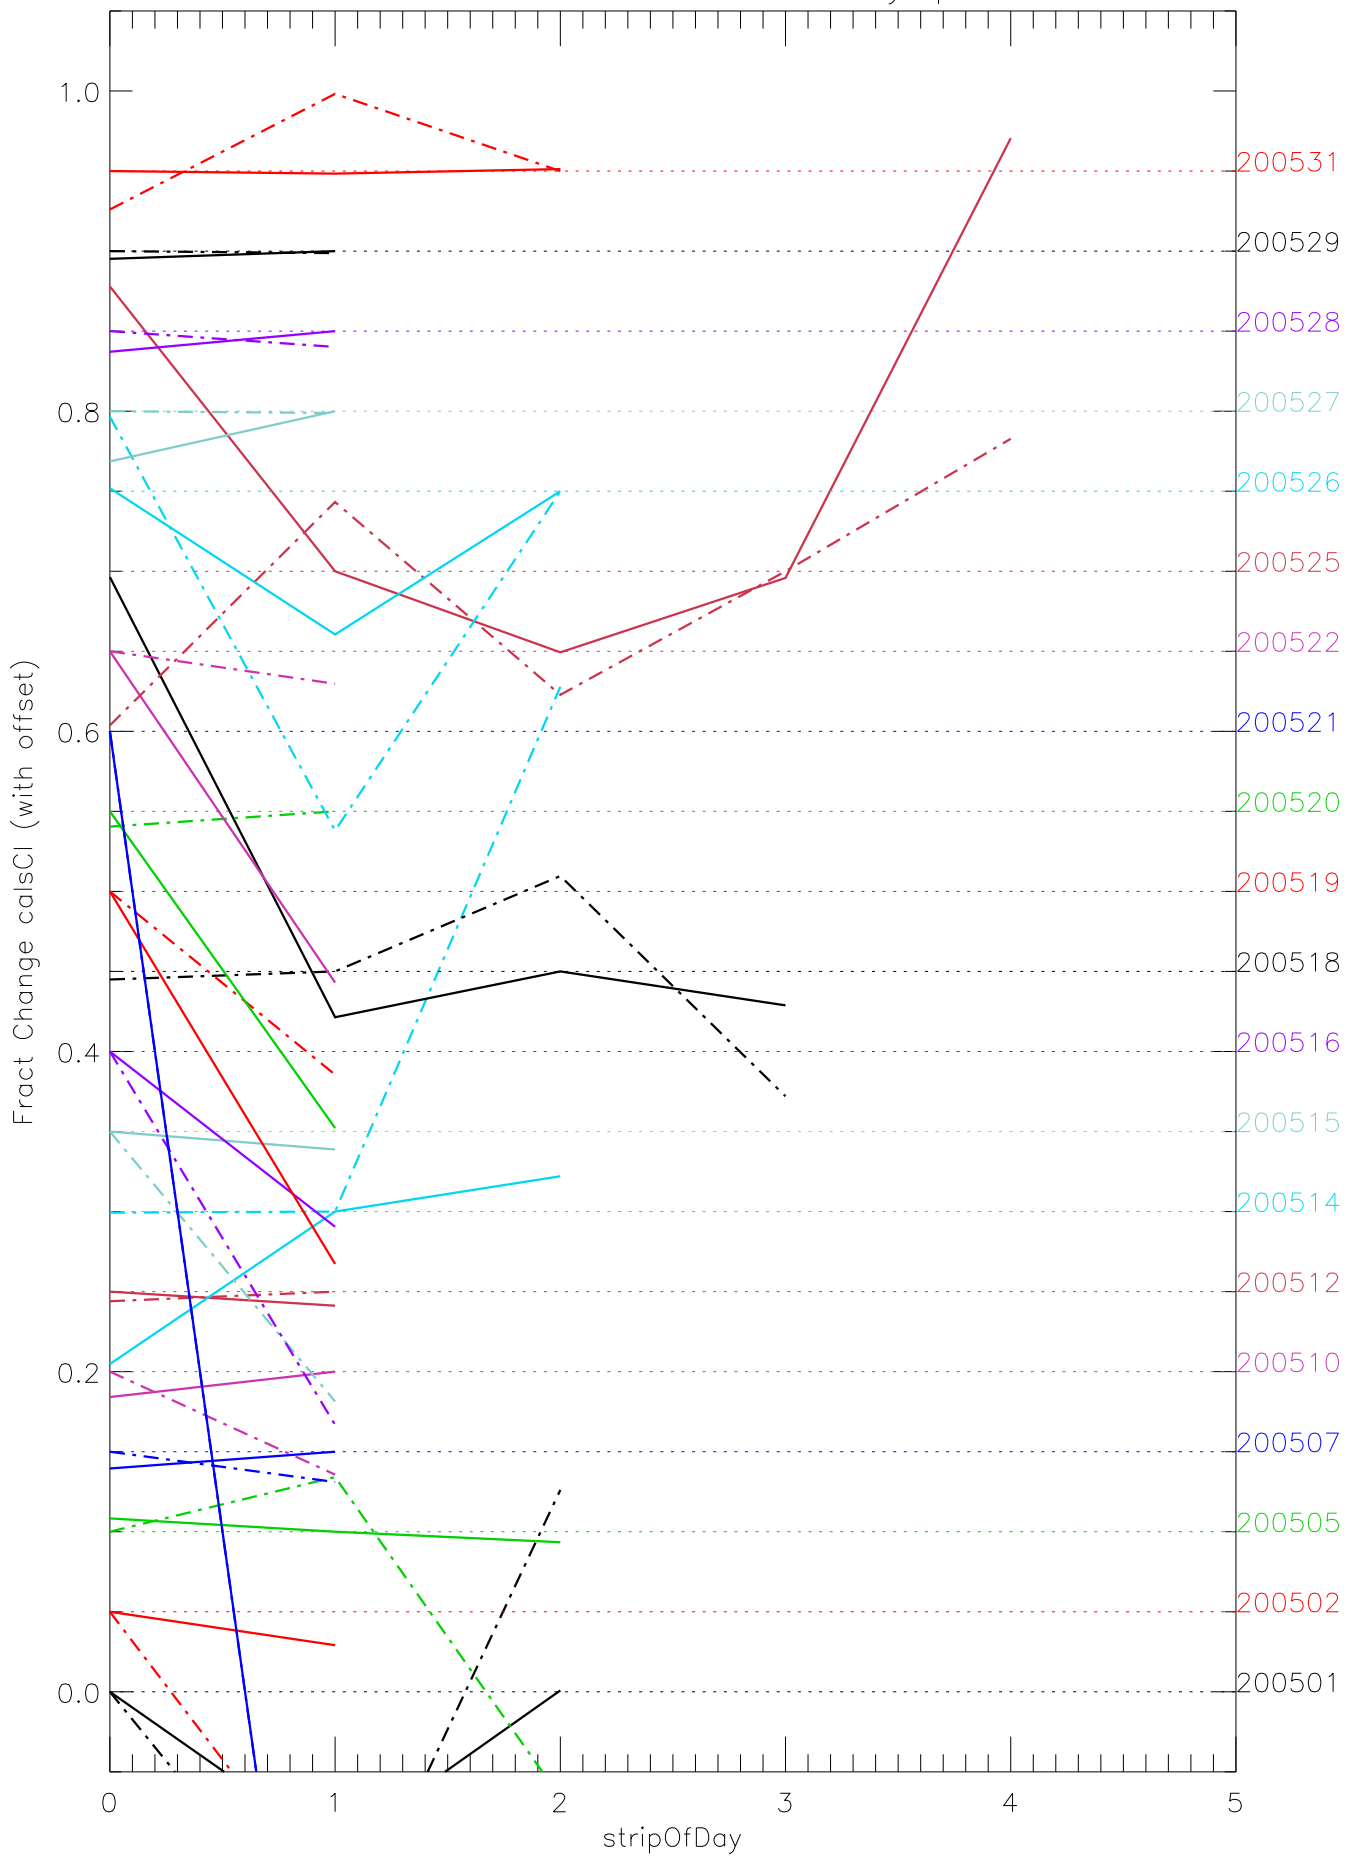

a2048 calsci factors for each day. pixel:0

a2048 calsci factors for each day. pixel:1

a2048 calsci factors for each day. pixel:2

a2048 calsci factors for each day. pixel:3

a2048 calsci factors for each day. pixel:4

a2048 calsci factors for each day. pixel:5

a2048 calsci factors for each day. pixel:6