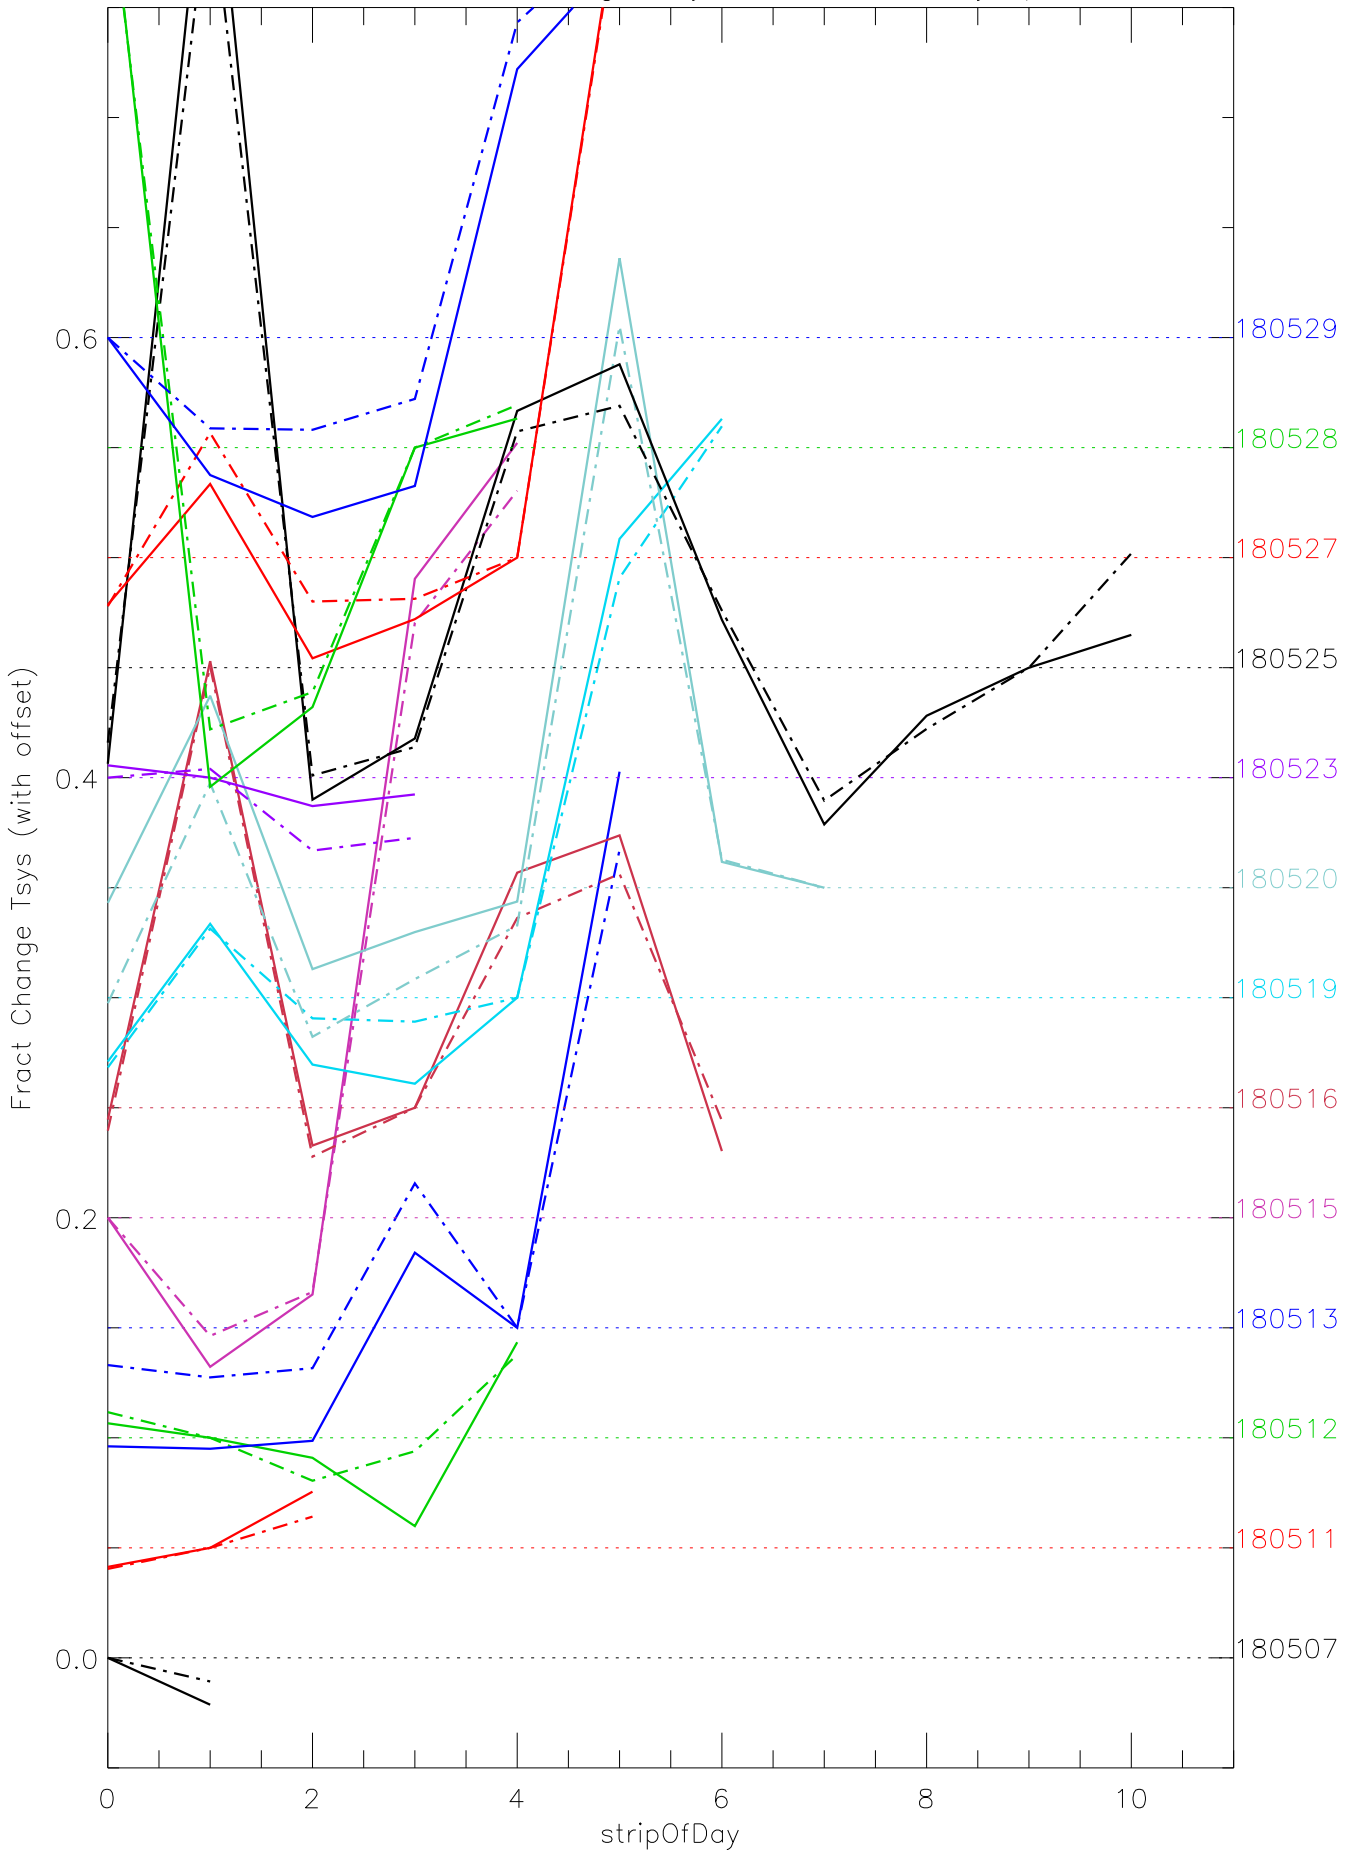

a2048 fractional change TsysK for each day. pixel:0

a2048 fractional change TsysK for each day. pixel:1

a2048 fractional change TsysK for each day. pixel:2

a2048 fractional change TsysK for each day. pixel:3

a2048 fractional change TsysK for each day. pixel:4

a2048 fractional change TsysK for each day. pixel:6