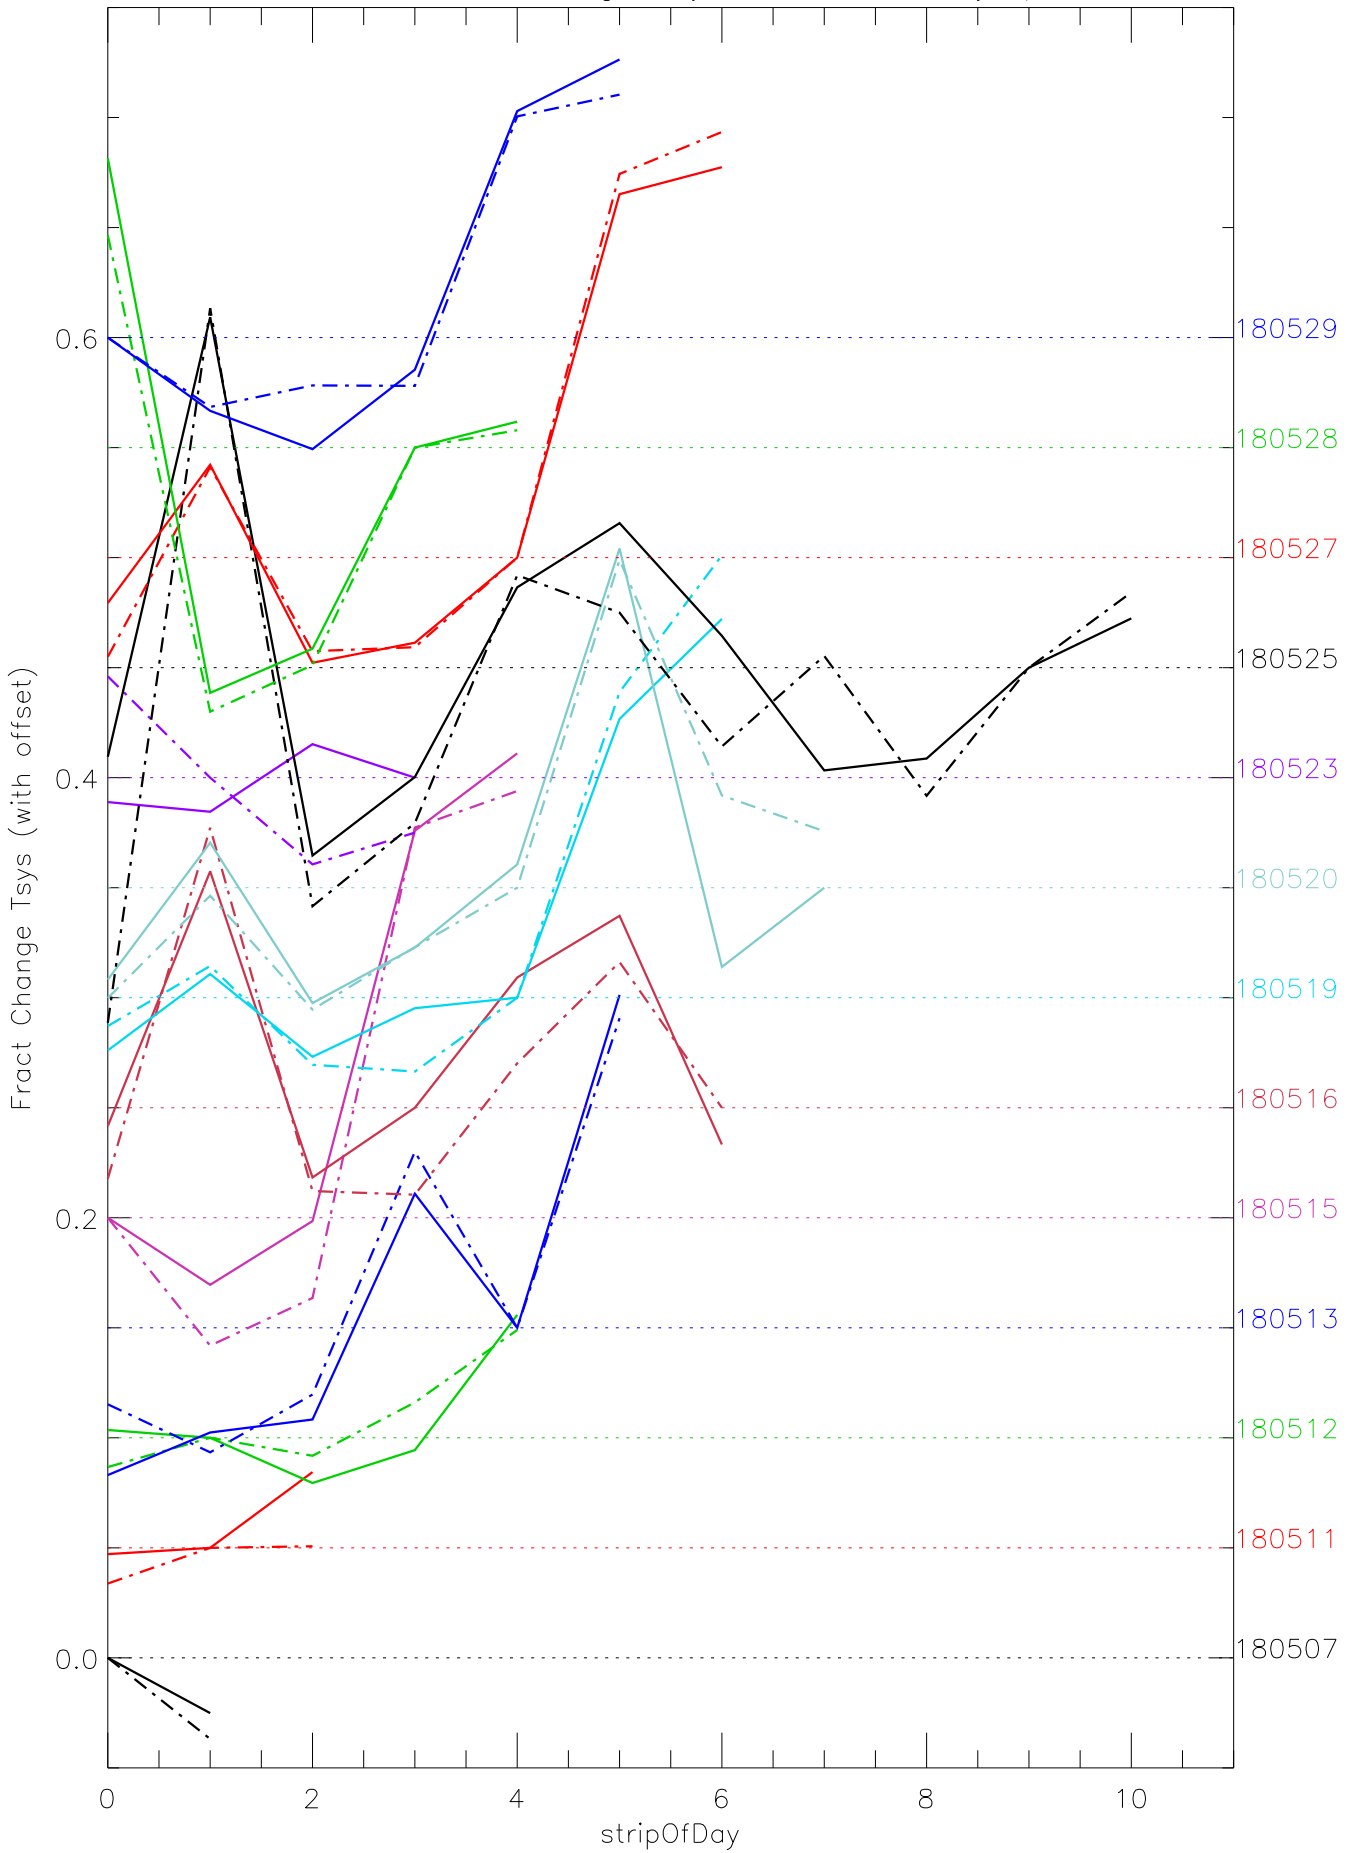

a2048 fractional change TsysK for each day. pixel:0

a2048 fractional change TsysK for each day. pixel:1

a2048 fractional change TsysK for each day. pixel:2

a2048 fractional change TsysK for each day. pixel:3

a2048 fractional change TsysK for each day. pixel:4

a2048 fractional change TsysK for each day. pixel:6