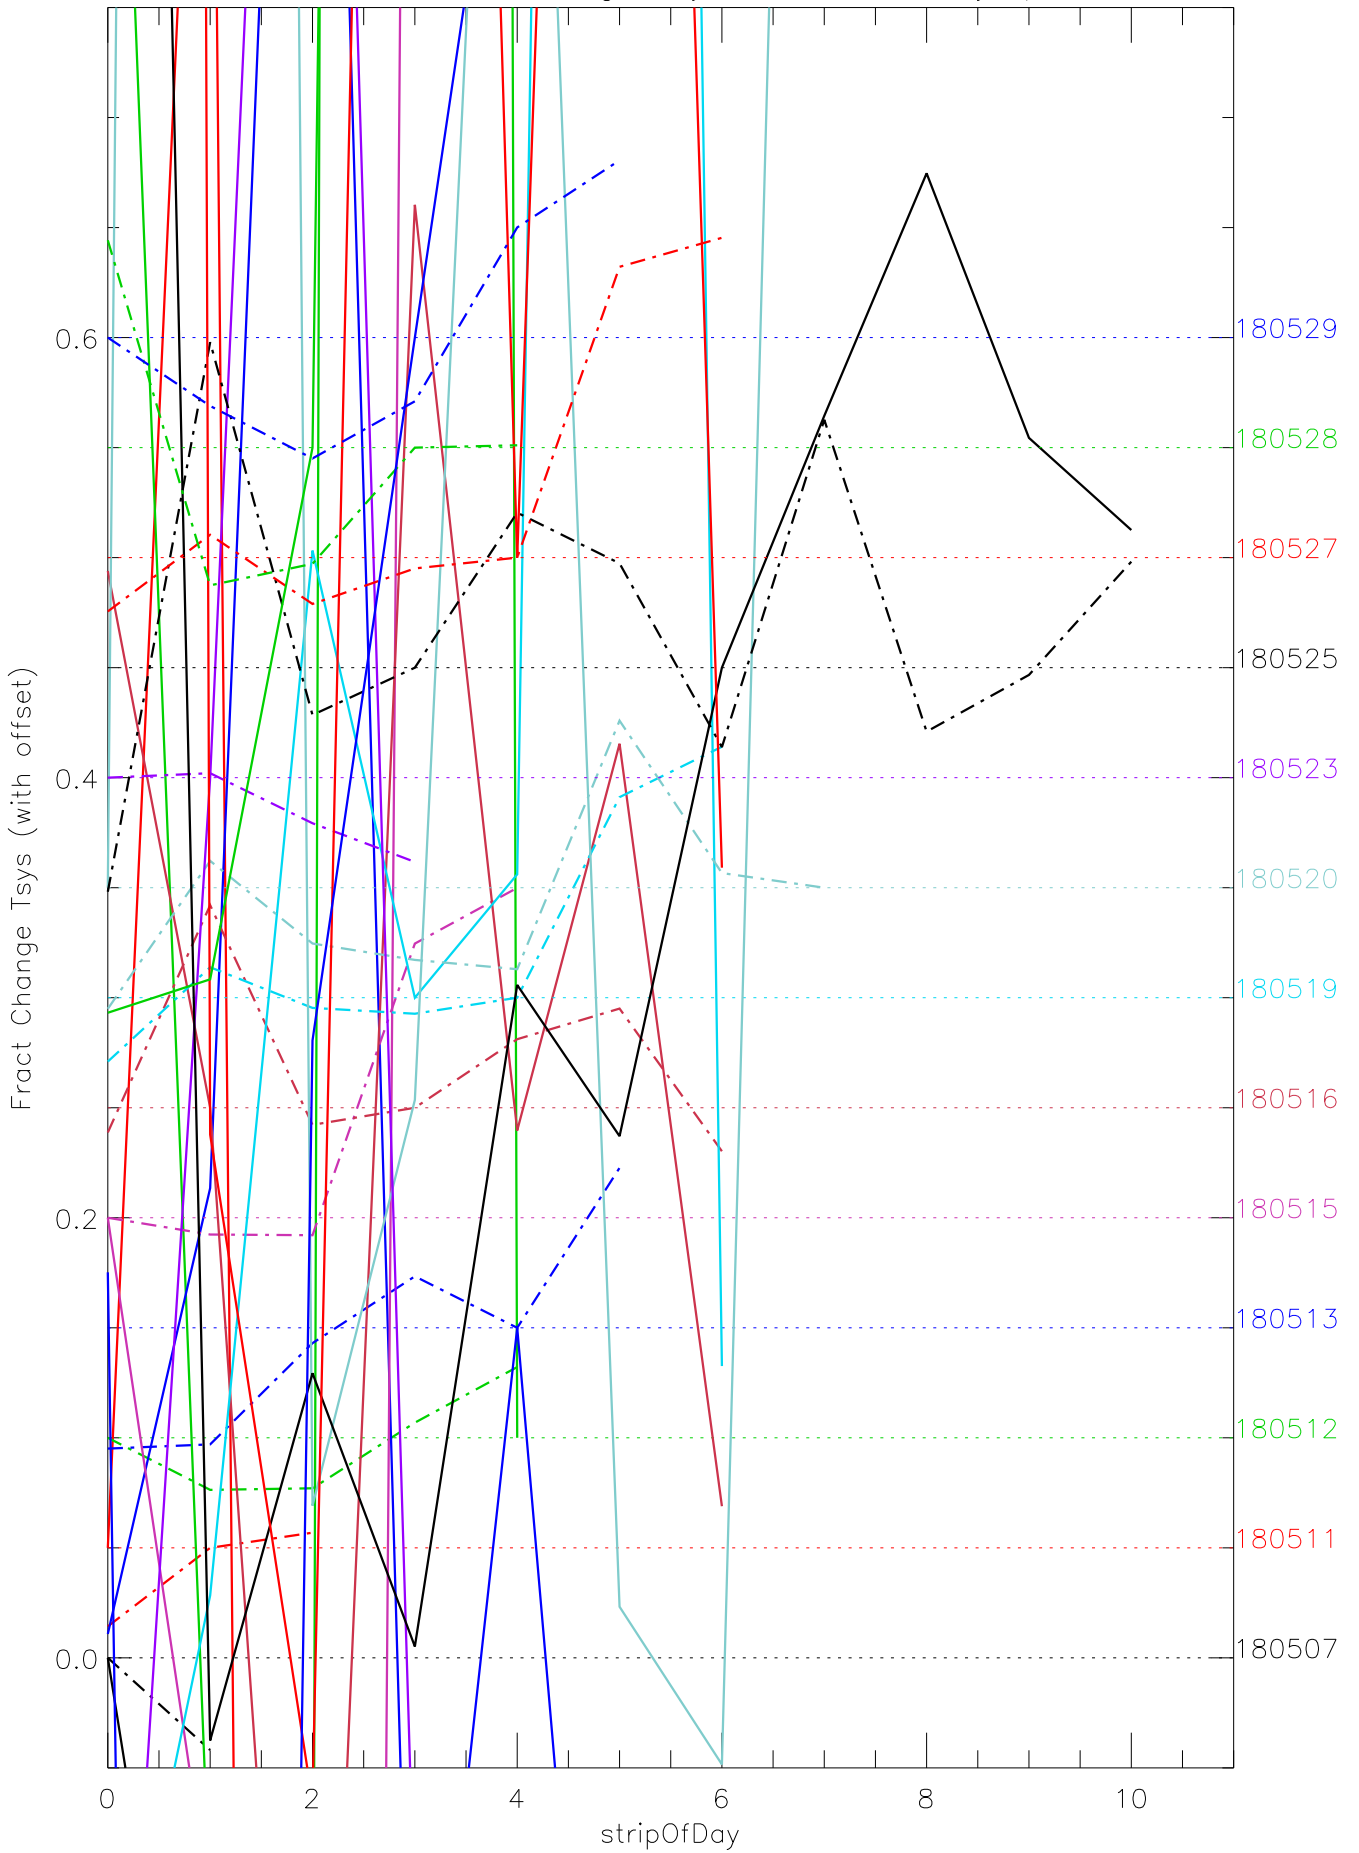

a2048 fractional change TsysK for each day. pixel:0

a2048 fractional change TsysK for each day. pixel:1

a2048 fractional change TsysK for each day. pixel:2

a2048 fractional change TsysK for each day. pixel:3

a2048 fractional change TsysK for each day. pixel:4

a2048 fractional change TsysK for each day. pixel:6