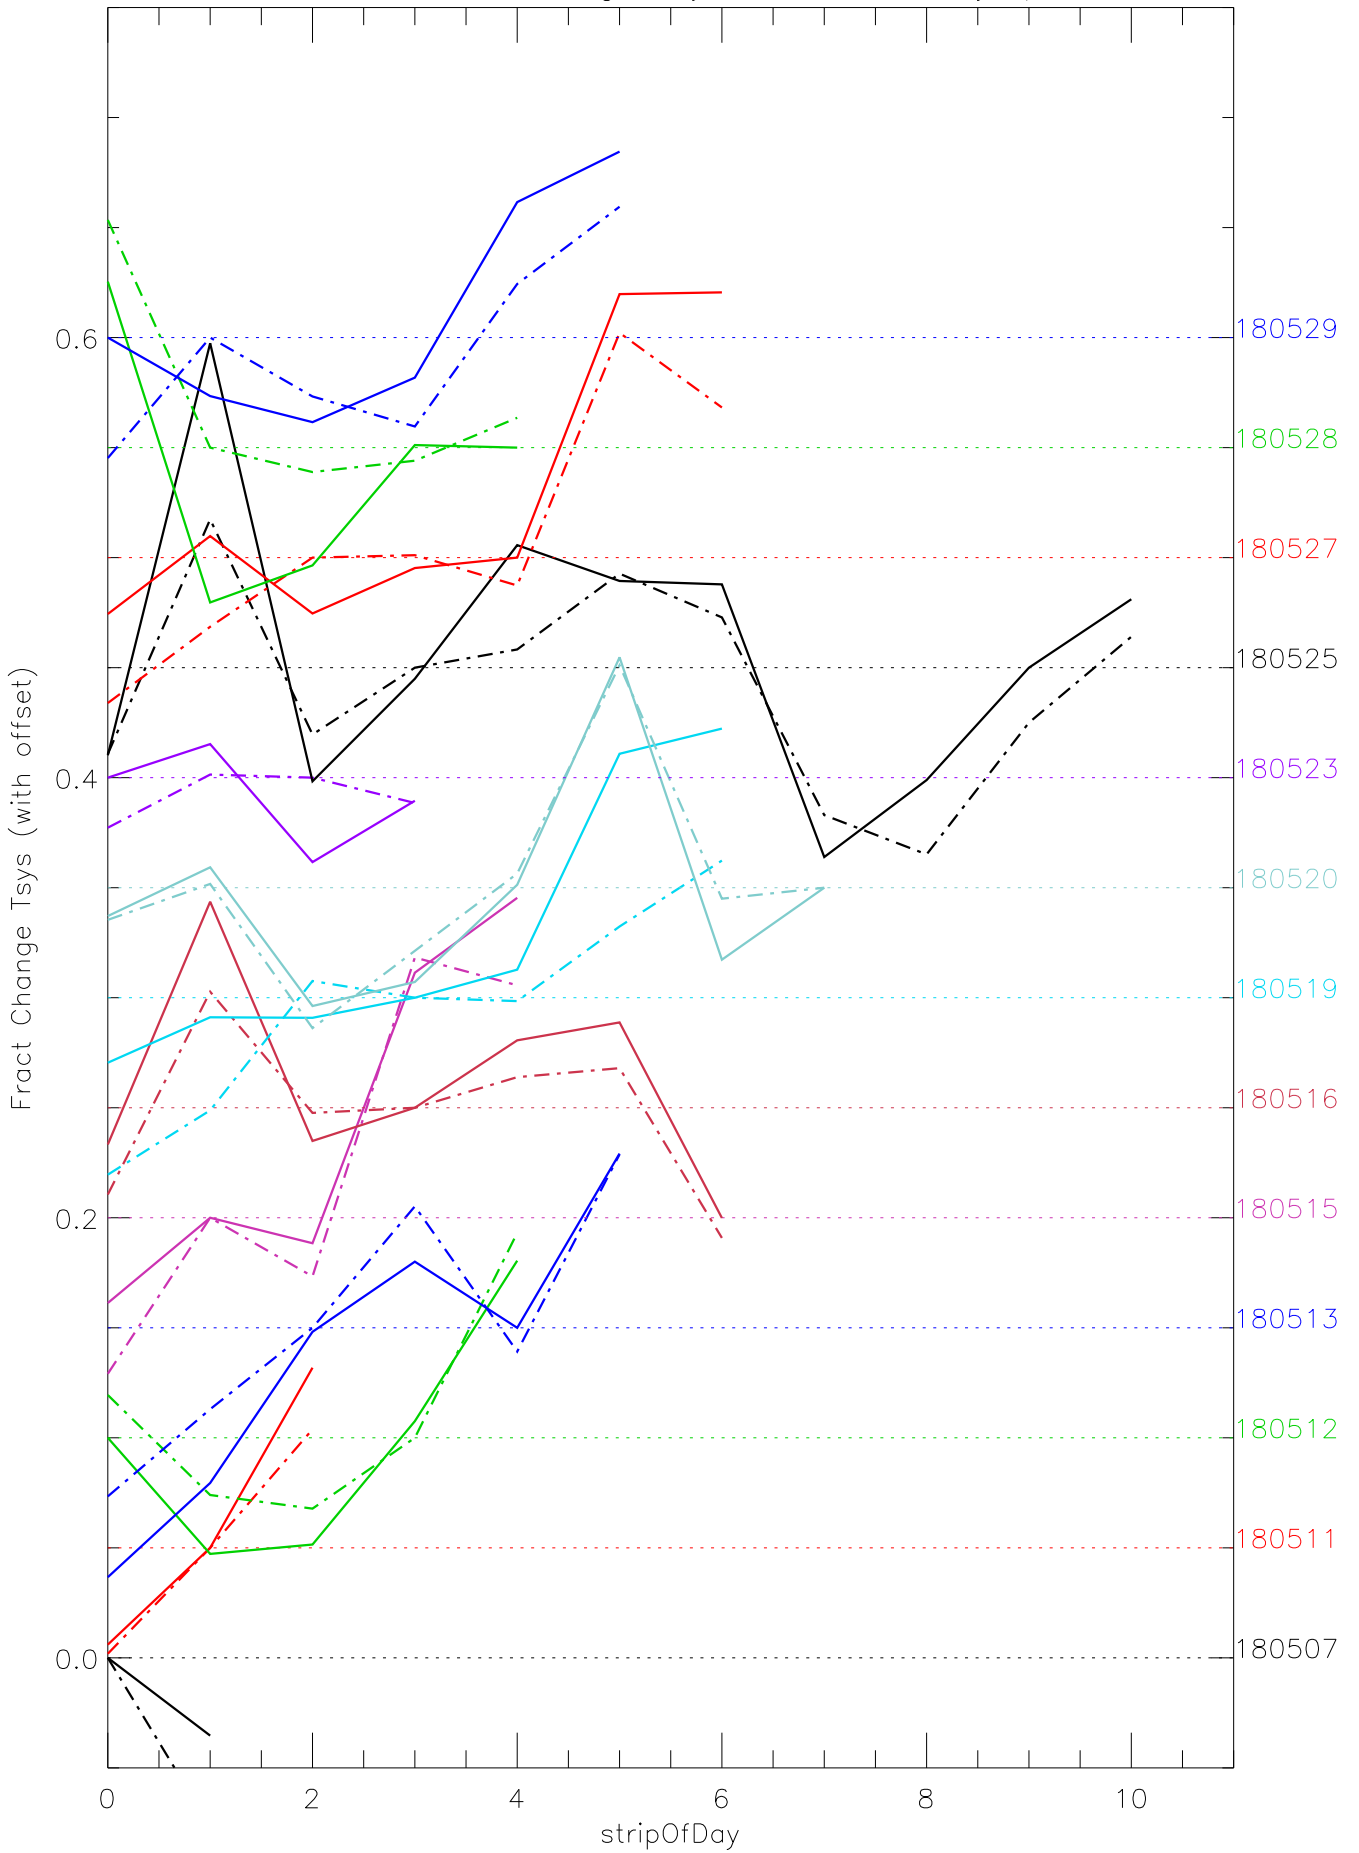

a2048 fractional change TsysK for each day. pixel:0

a2048 fractional change TsysK for each day. pixel:1

a2048 fractional change TsysK for each day. pixel:2

a2048 fractional change TsysK for each day. pixel:3

a2048 fractional change TsysK for each day. pixel:4

a2048 fractional change TsysK for each day. pixel:6