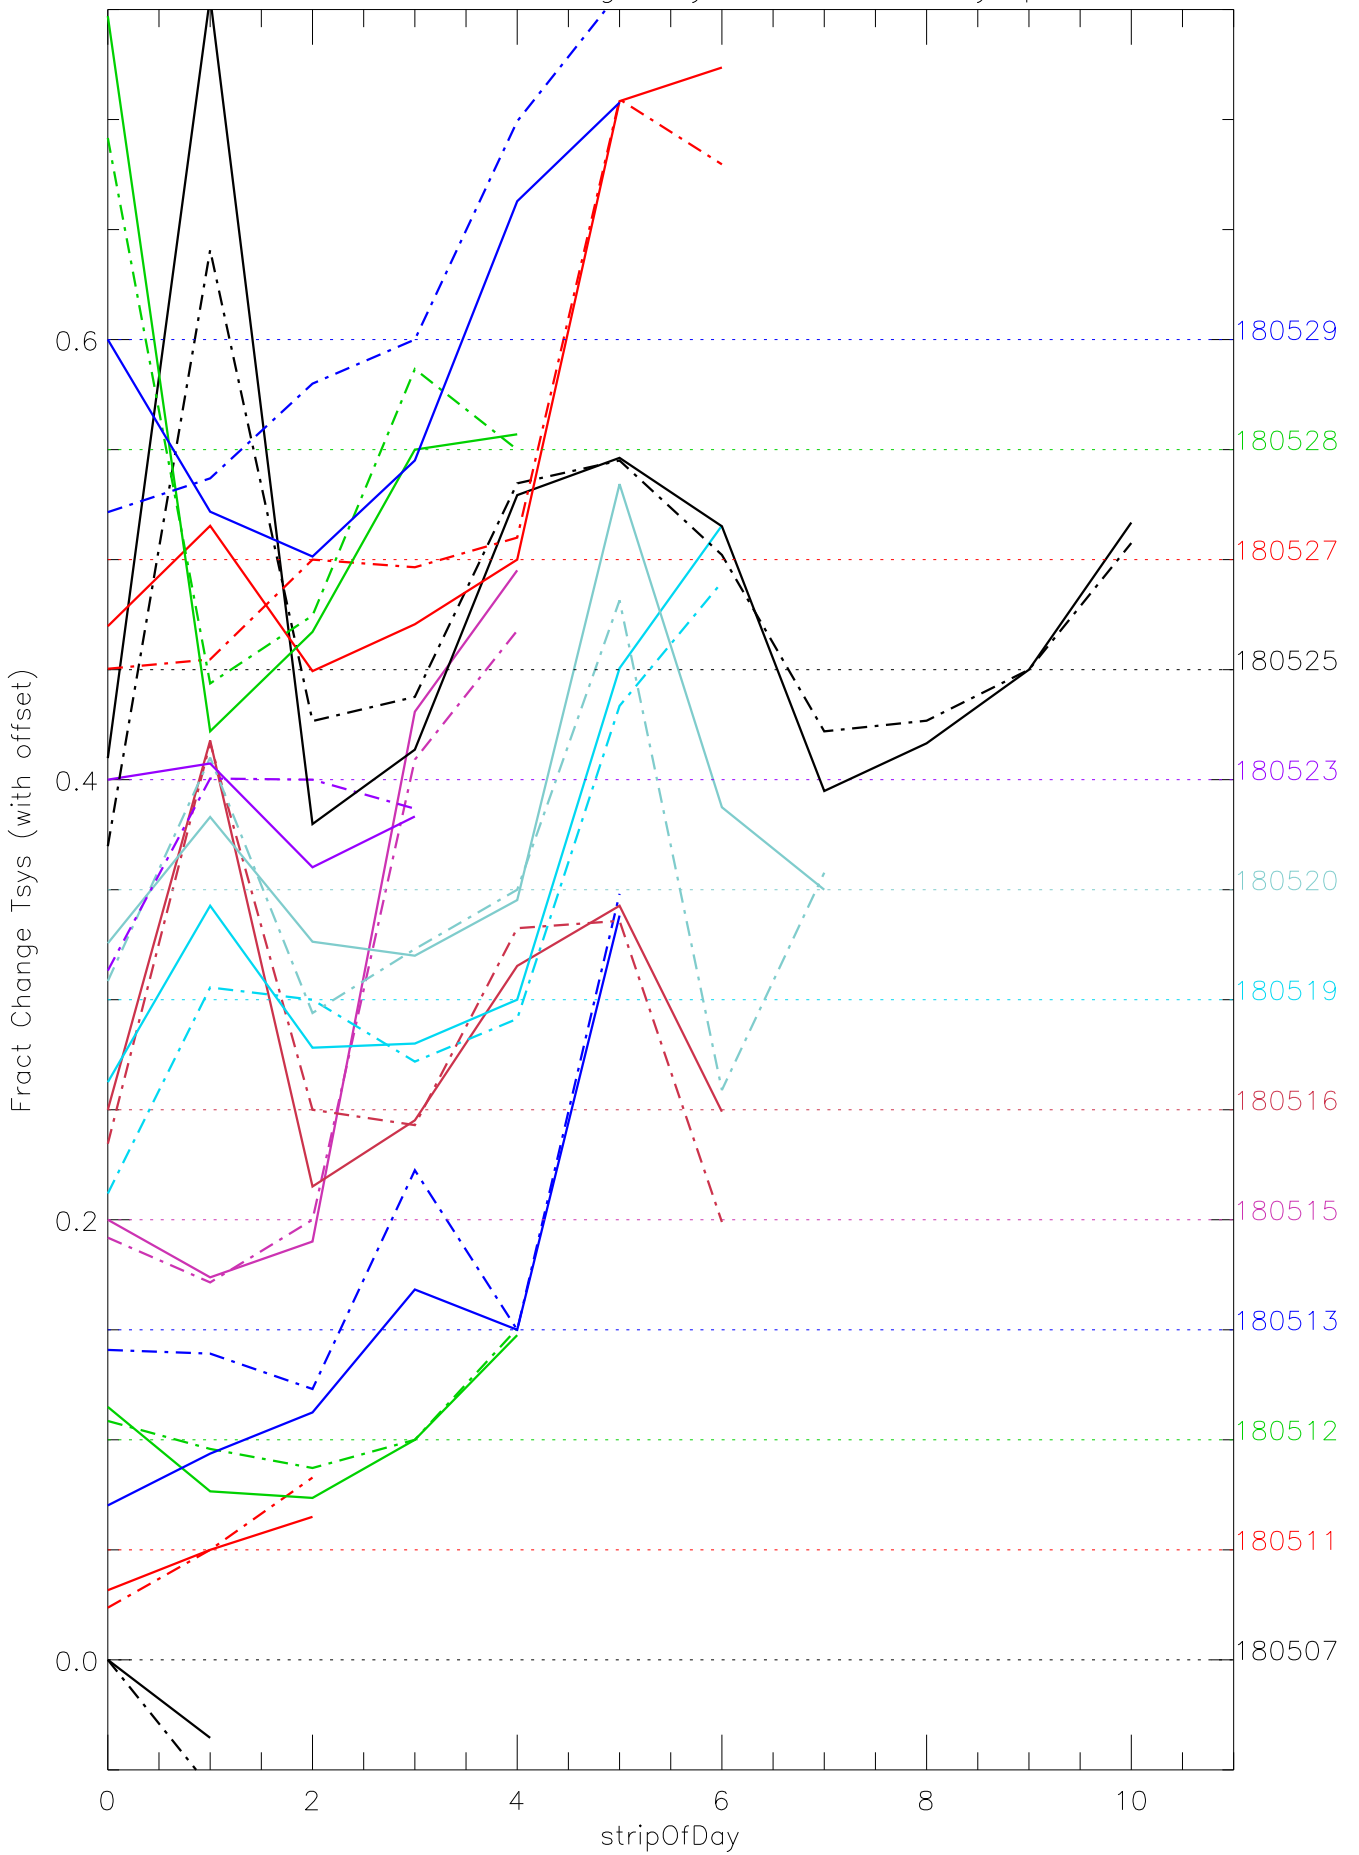

a2048 fractional change TsysK for each day. pixel:0

a2048 fractional change TsysK for each day. pixel:1

a2048 fractional change TsysK for each day. pixel:2

a2048 fractional change TsysK for each day. pixel:3

a2048 fractional change TsysK for each day. pixel:4

a2048 fractional change TsysK for each day. pixel:6