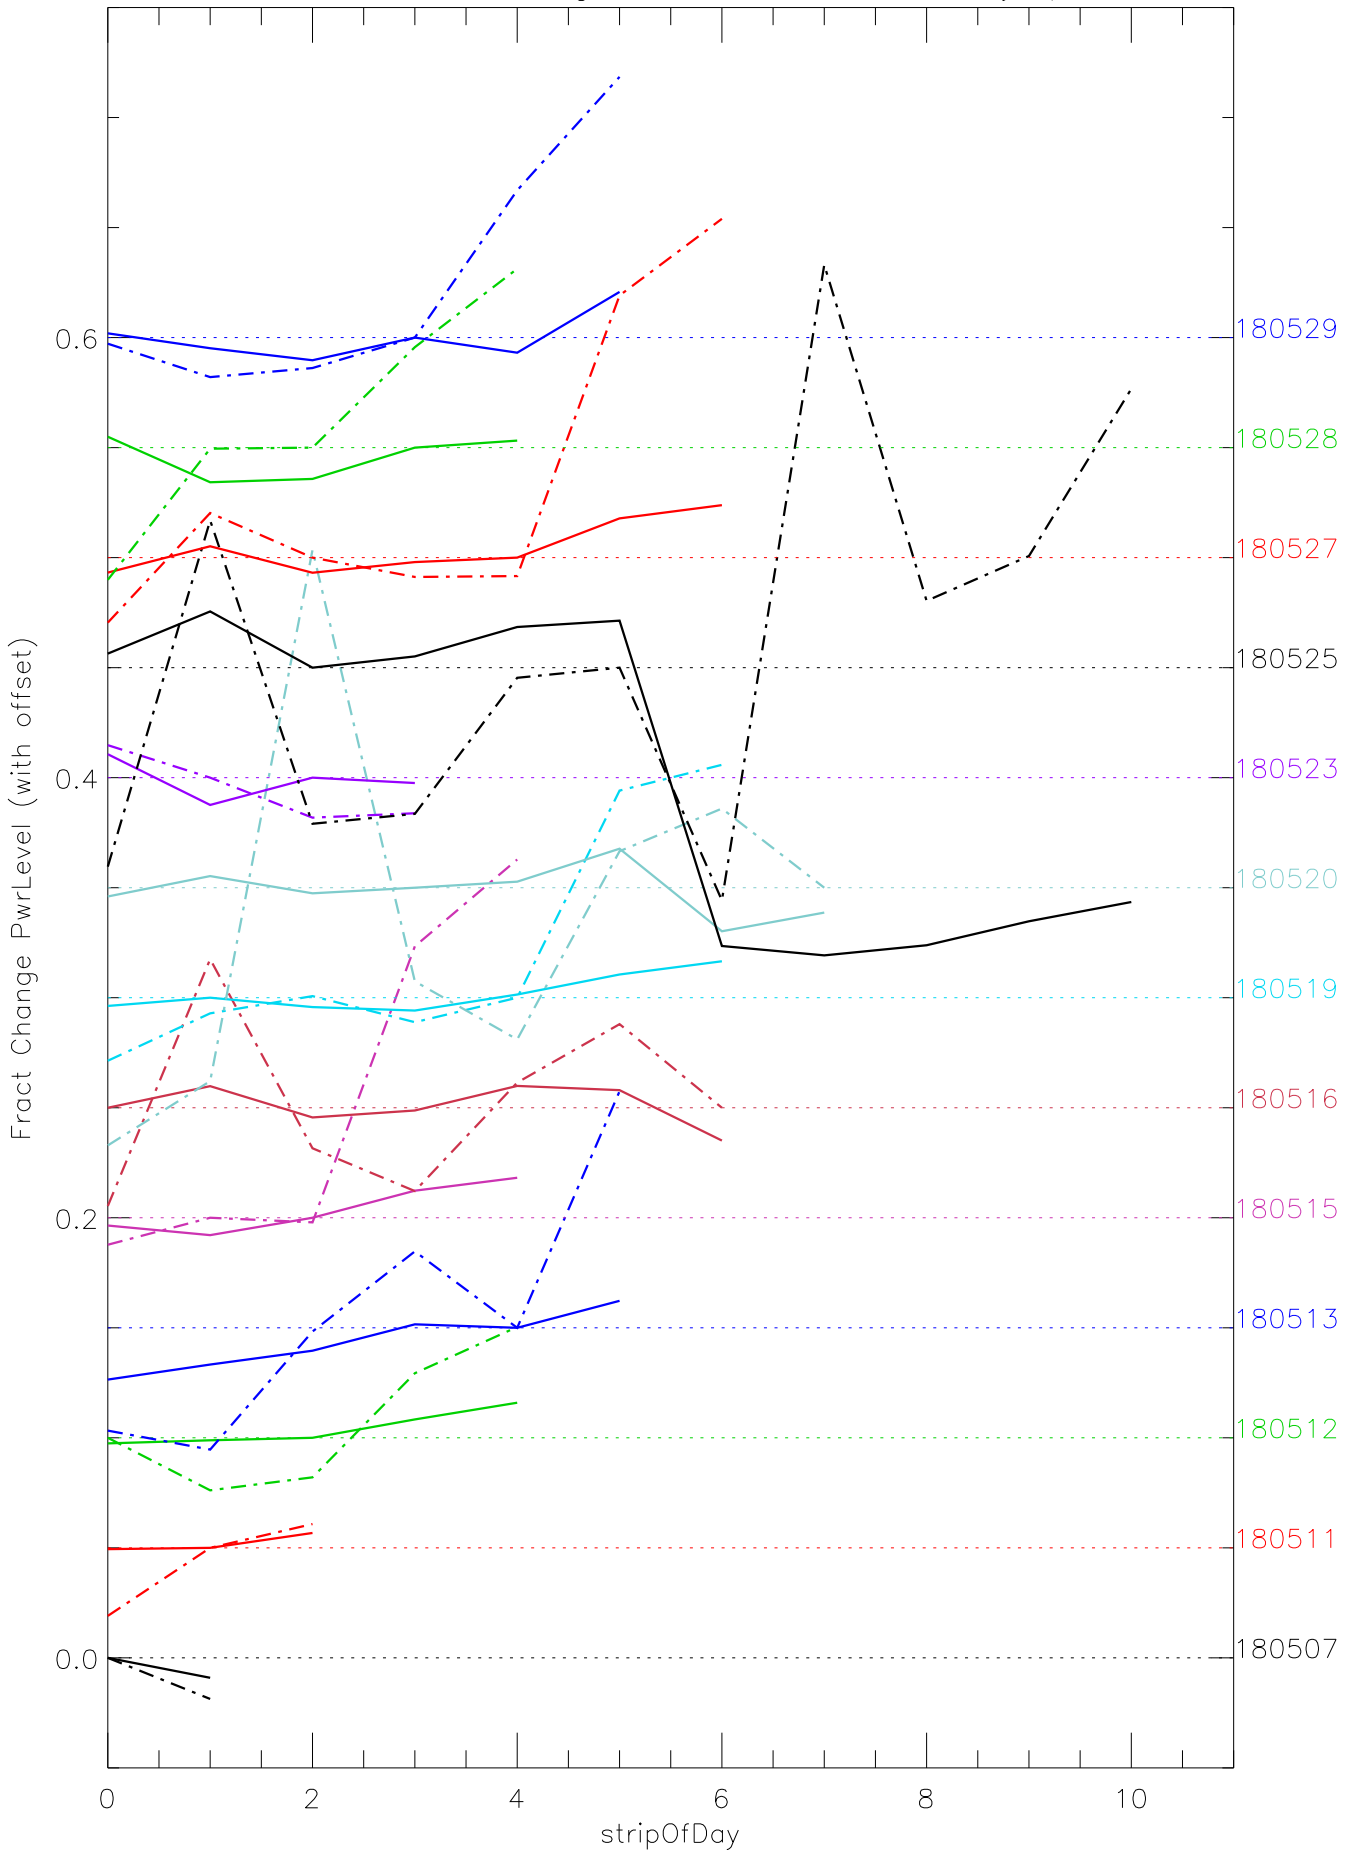

a2048 fractional change PwrLevel for each day. pixel:0

a2048 fractional change PwrLevel for each day. pixel:1

a2048 fractional change PwrLevel for each day. pixel:2

a2048 fractional change PwrLevel for each day. pixel:3

a2048 fractional change PwrLevel for each day. pixel:4

a2048 fractional change PwrLevel for each day. pixel:5

a2048 fractional change PwrLevel for each day. pixel:6