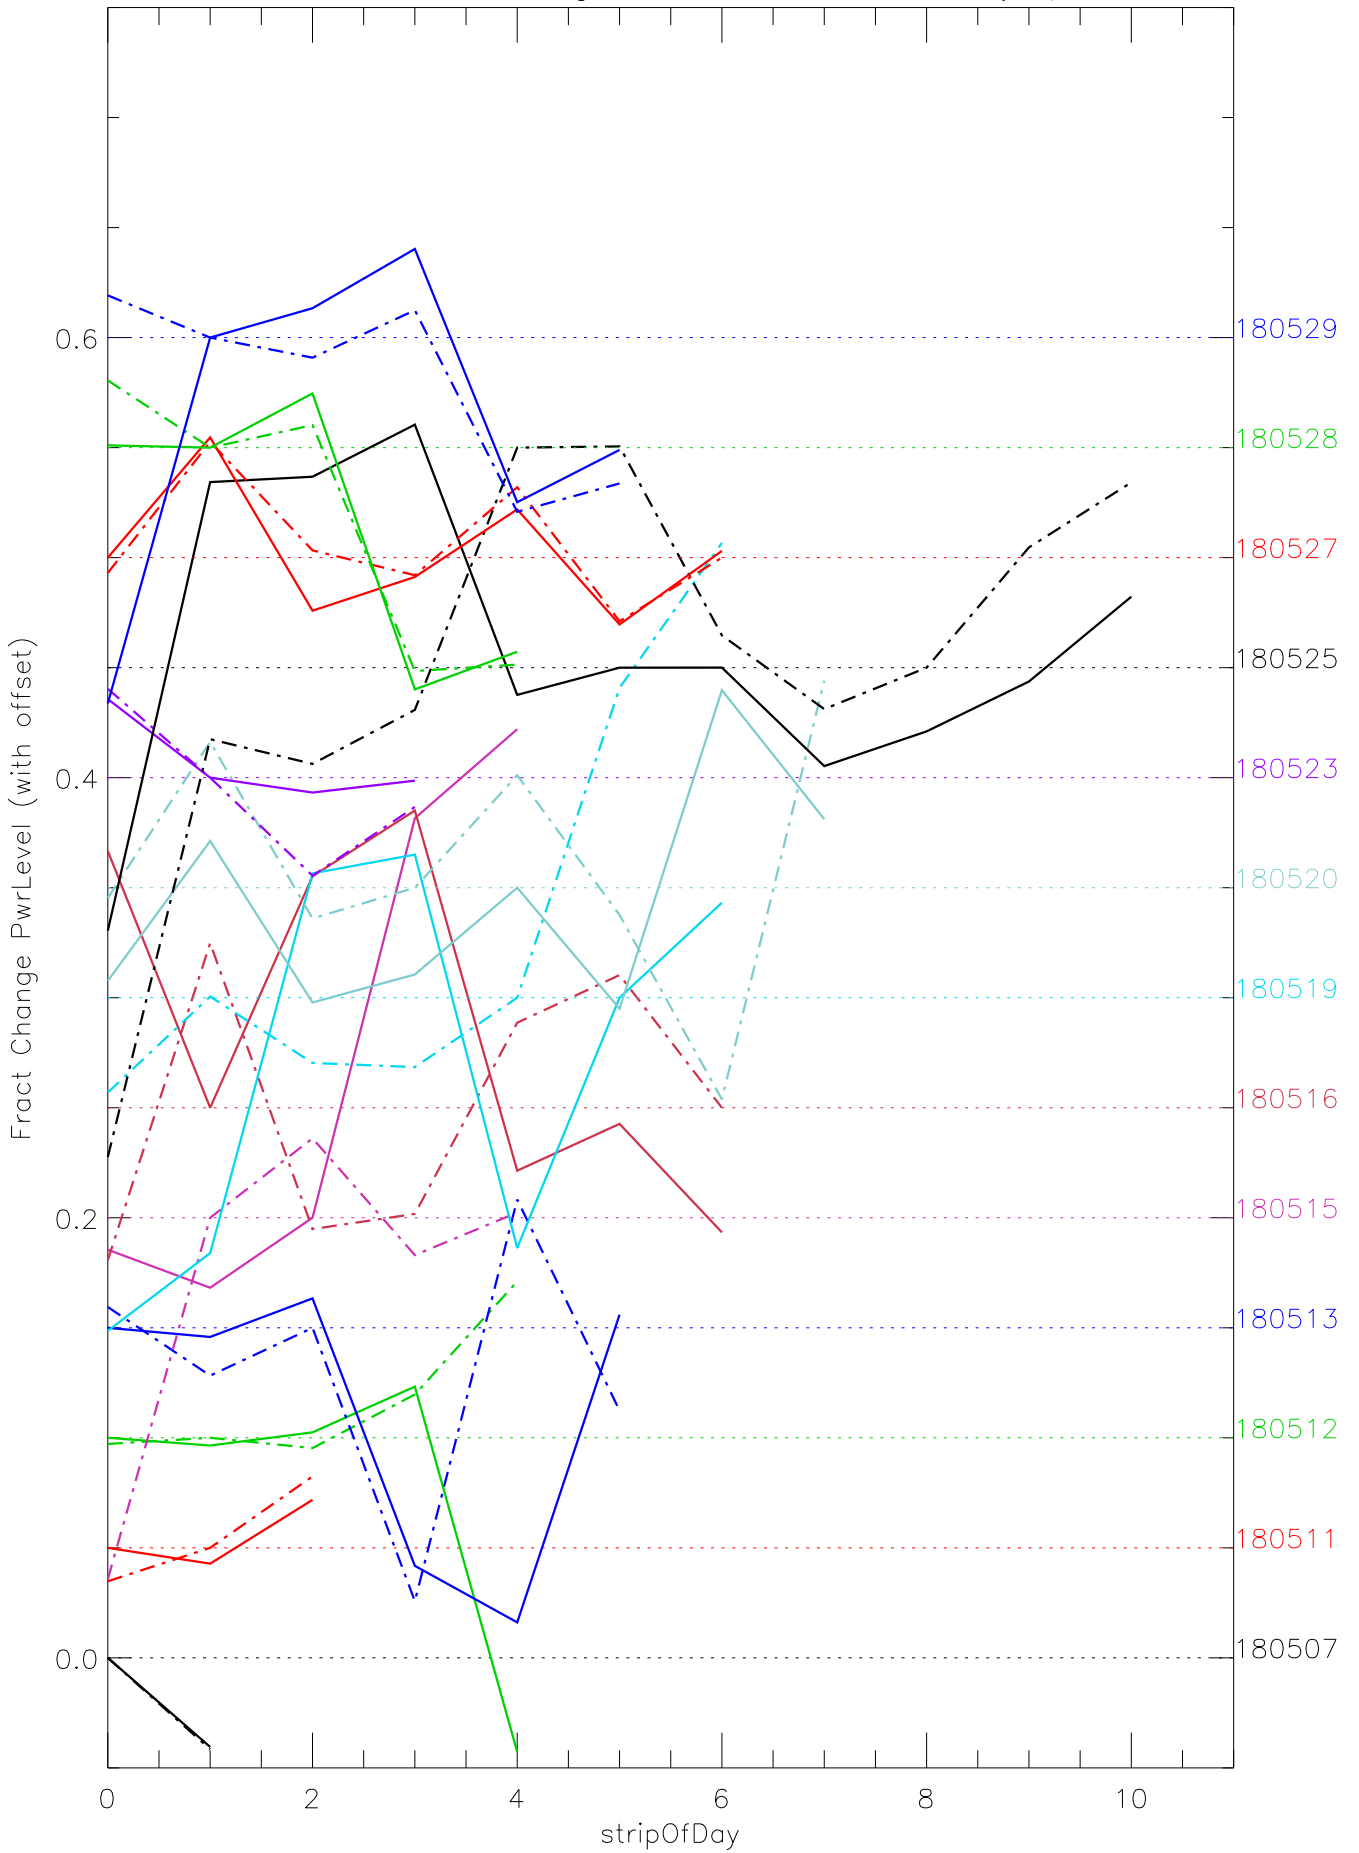

a2048 fractional change PwrLevel for each day. pixel:0

a2048 fractional change PwrLevel for each day. pixel:1

a2048 fractional change PwrLevel for each day. pixel:2

a2048 fractional change PwrLevel for each day. pixel:3

a2048 fractional change PwrLevel for each day. pixel:4

a2048 fractional change PwrLevel for each day. pixel:5

a2048 fractional change PwrLevel for each day. pixel:6