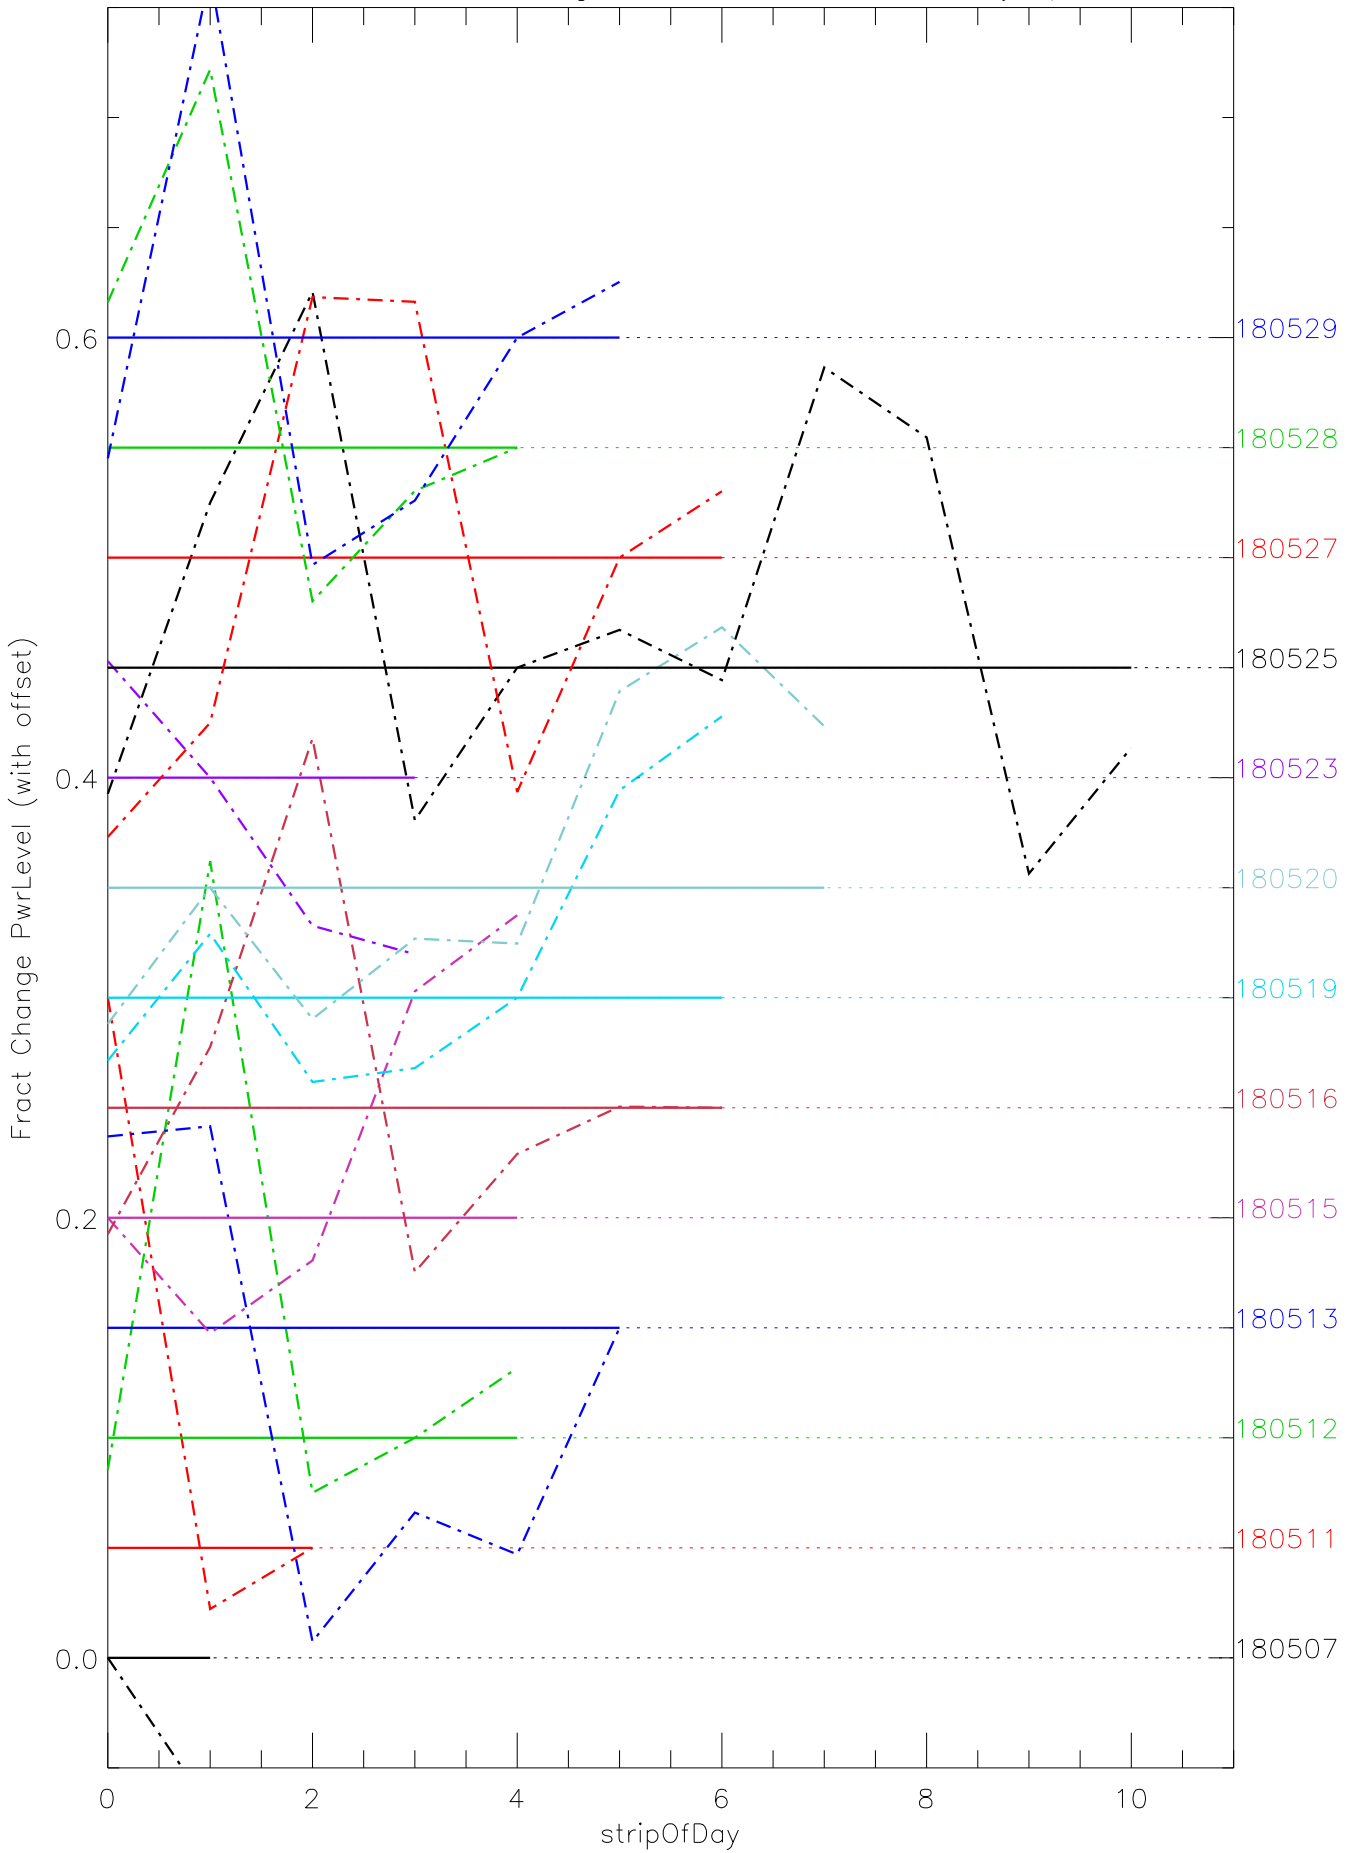

a2048 fractional change PwrLevel for each day. pixel:0

a2048 fractional change PwrLevel for each day. pixel:1

a2048 fractional change PwrLevel for each day. pixel:2

a2048 fractional change PwrLevel for each day. pixel:3

a2048 fractional change PwrLevel for each day. pixel:4

a2048 fractional change PwrLevel for each day. pixel:5

a2048 fractional change PwrLevel for each day. pixel:6