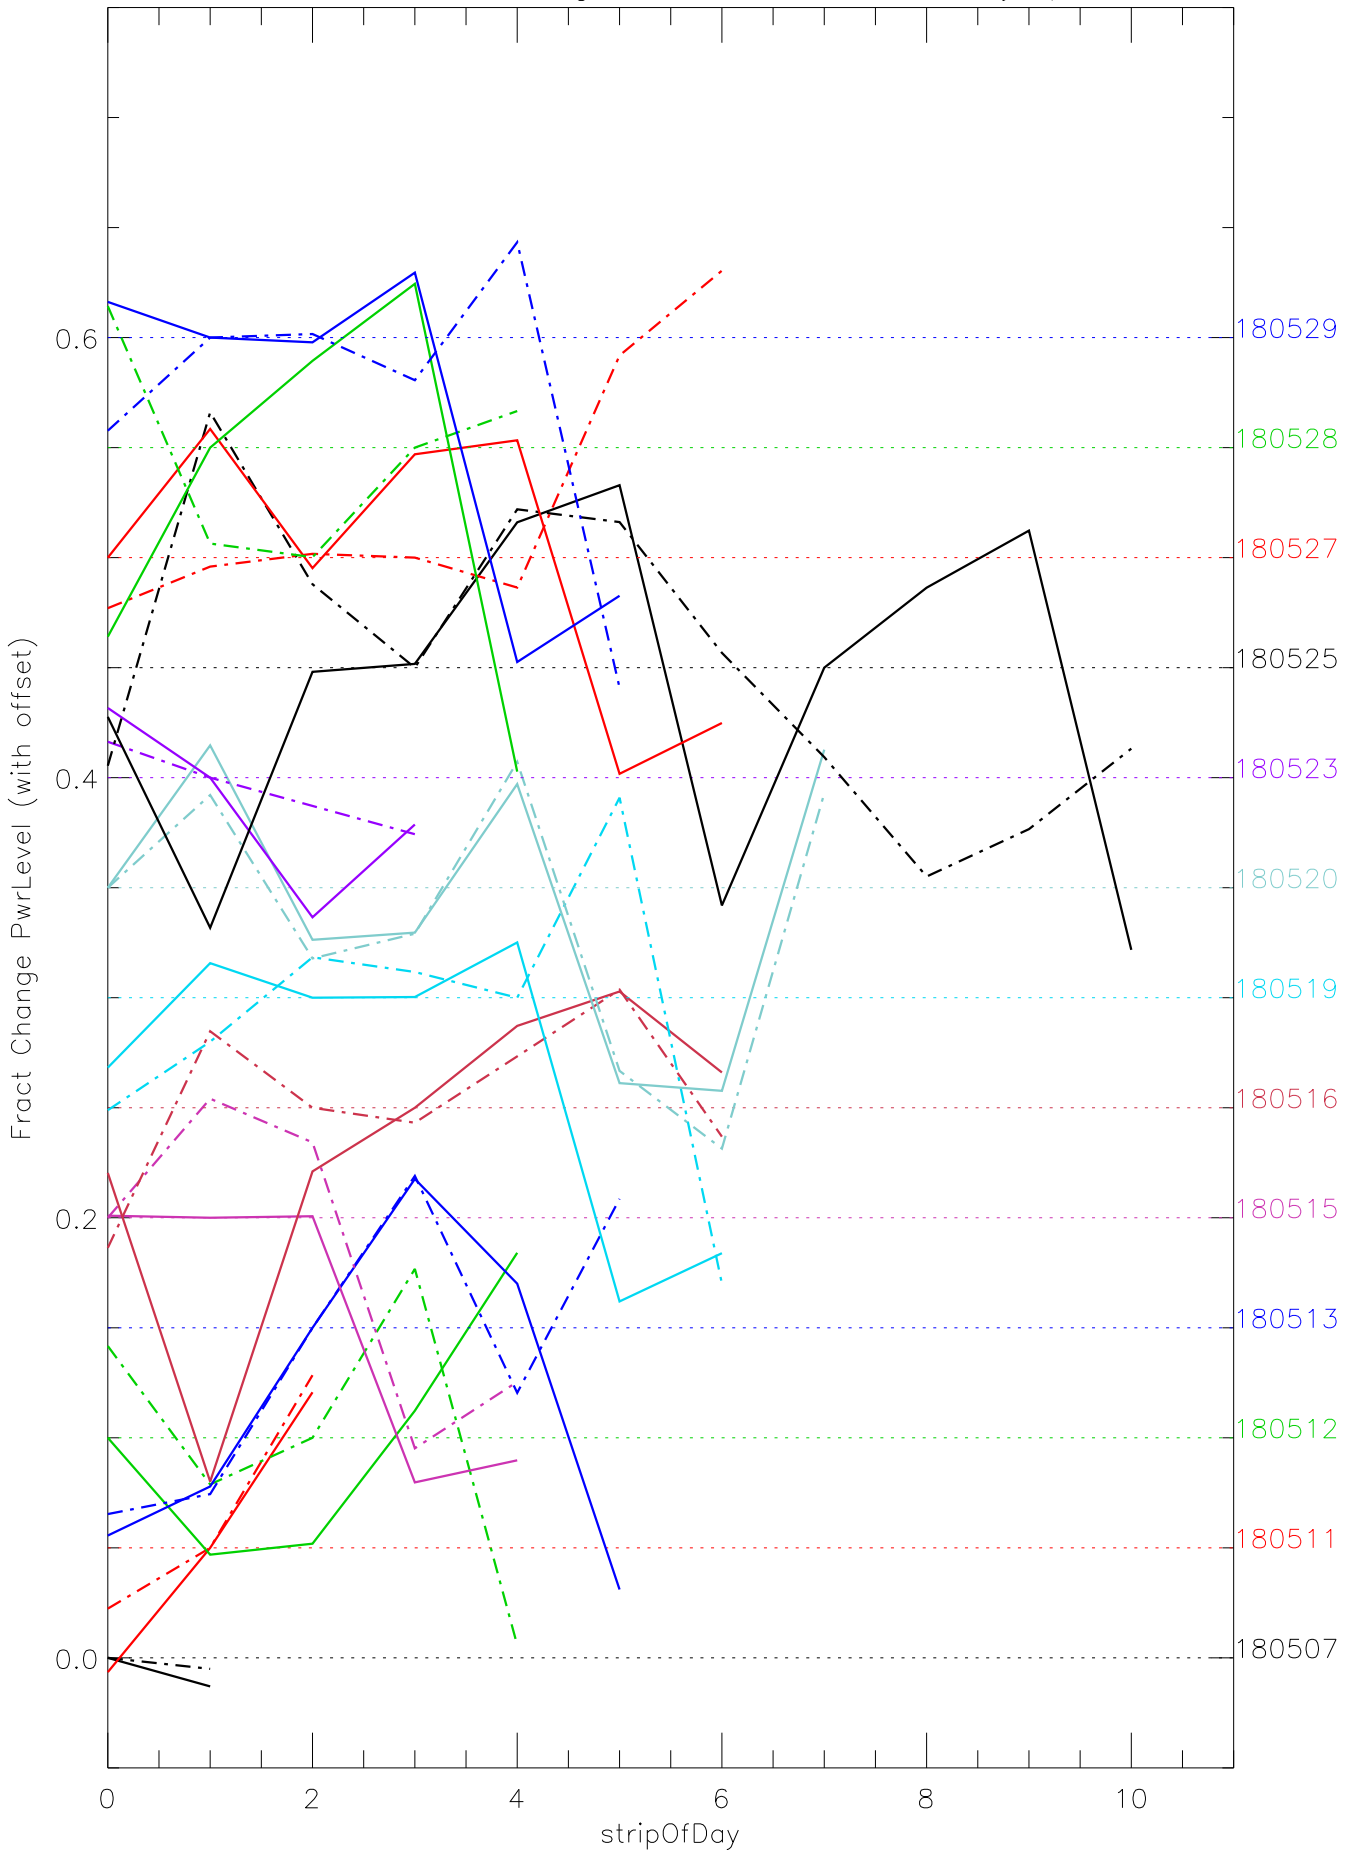

a2048 fractional change PwrLevel for each day. pixel:0

a2048 fractional change PwrLevel for each day. pixel:1

a2048 fractional change PwrLevel for each day. pixel:2

a2048 fractional change PwrLevel for each day. pixel:3

a2048 fractional change PwrLevel for each day. pixel:4

a2048 fractional change PwrLevel for each day. pixel:5

a2048 fractional change PwrLevel for each day. pixel:6