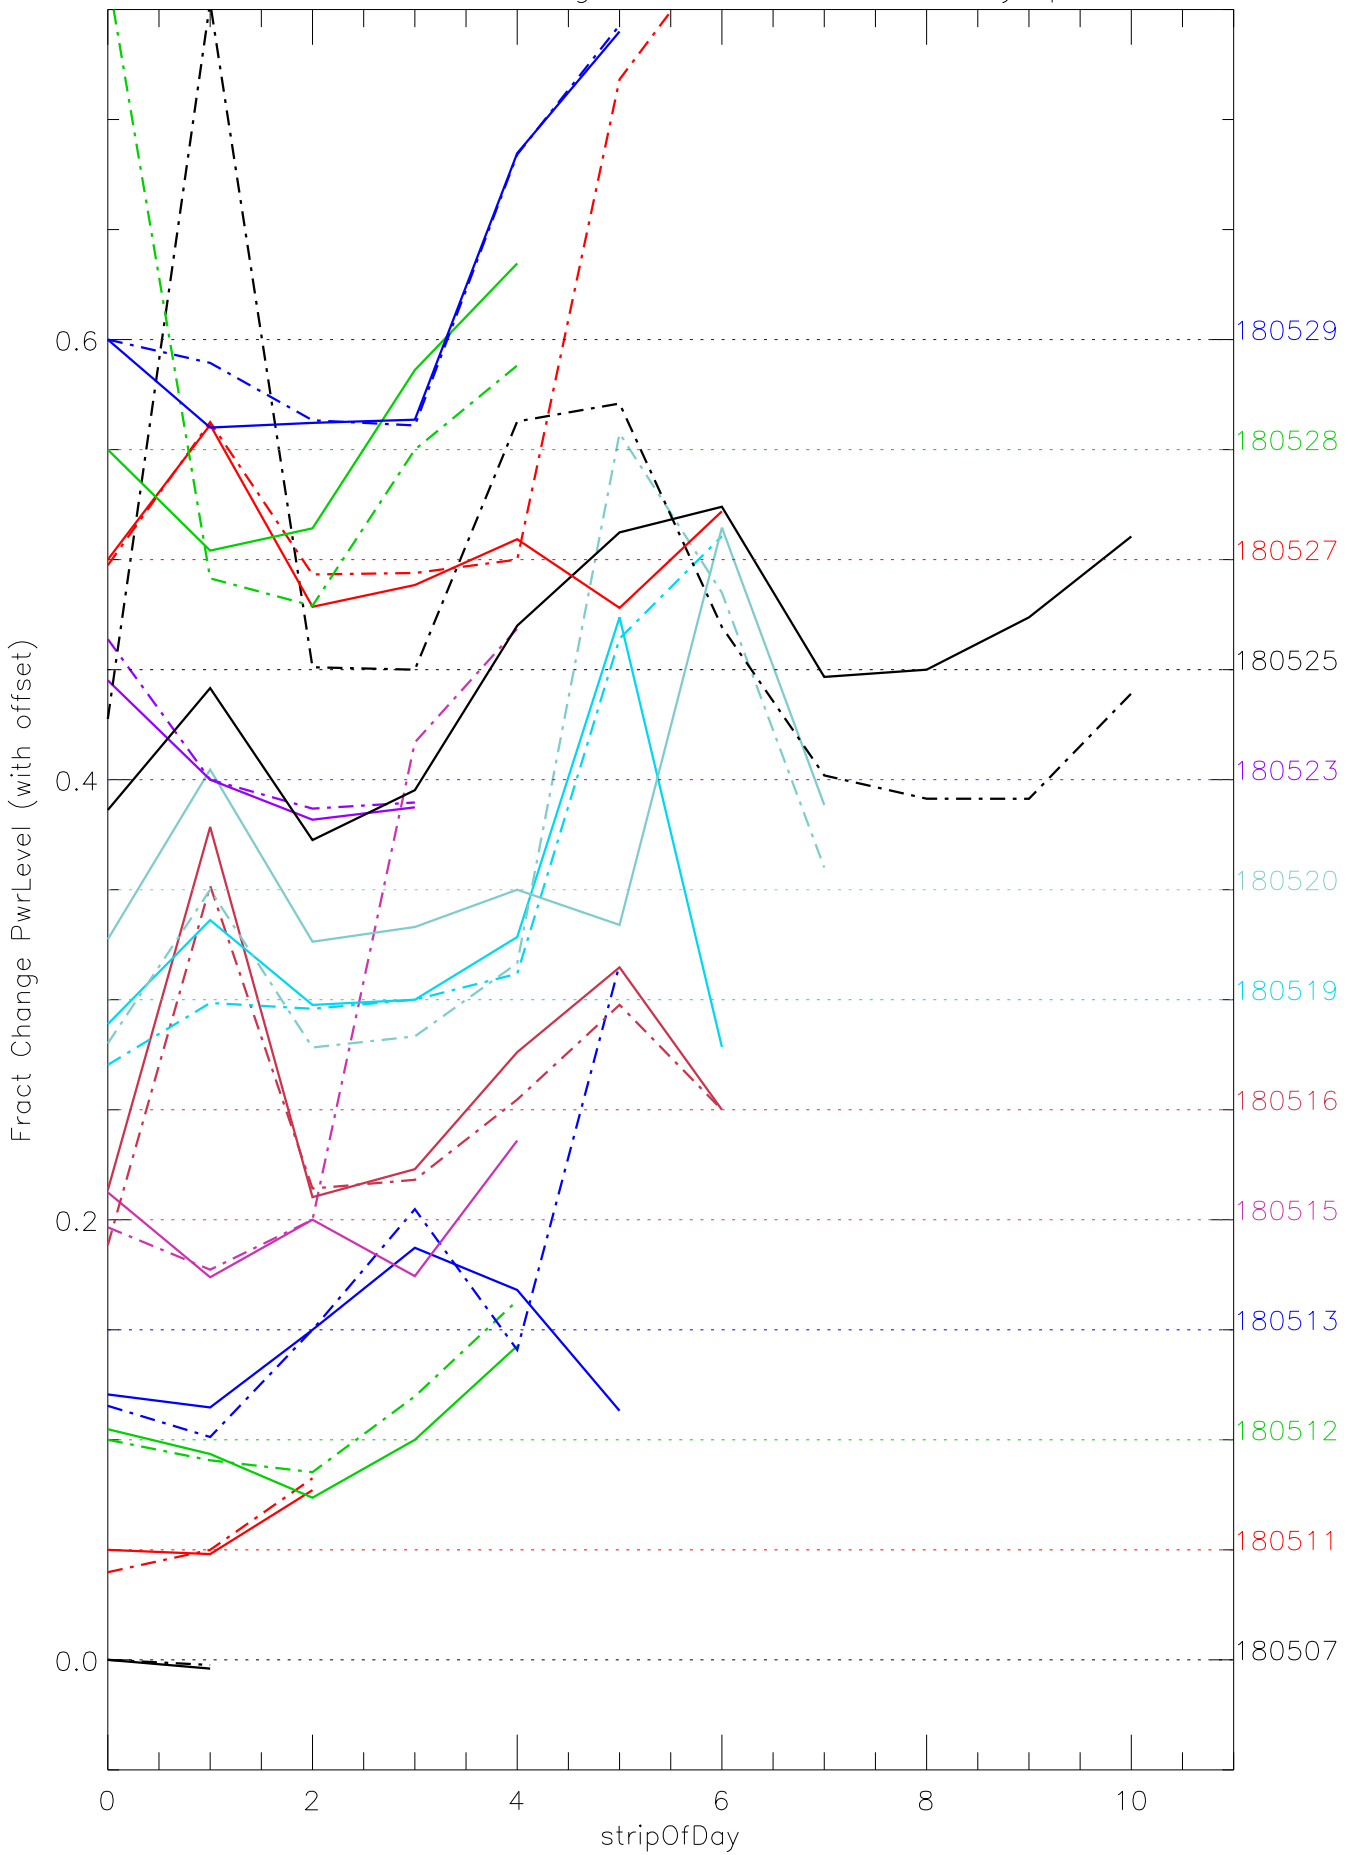

a2048 fractional change PwrLevel for each day. pixel:0

a2048 fractional change PwrLevel for each day. pixel:1

a2048 fractional change PwrLevel for each day. pixel:2

a2048 fractional change PwrLevel for each day. pixel:3

a2048 fractional change PwrLevel for each day. pixel:4

a2048 fractional change PwrLevel for each day. pixel:5

a2048 fractional change PwrLevel for each day. pixel:6