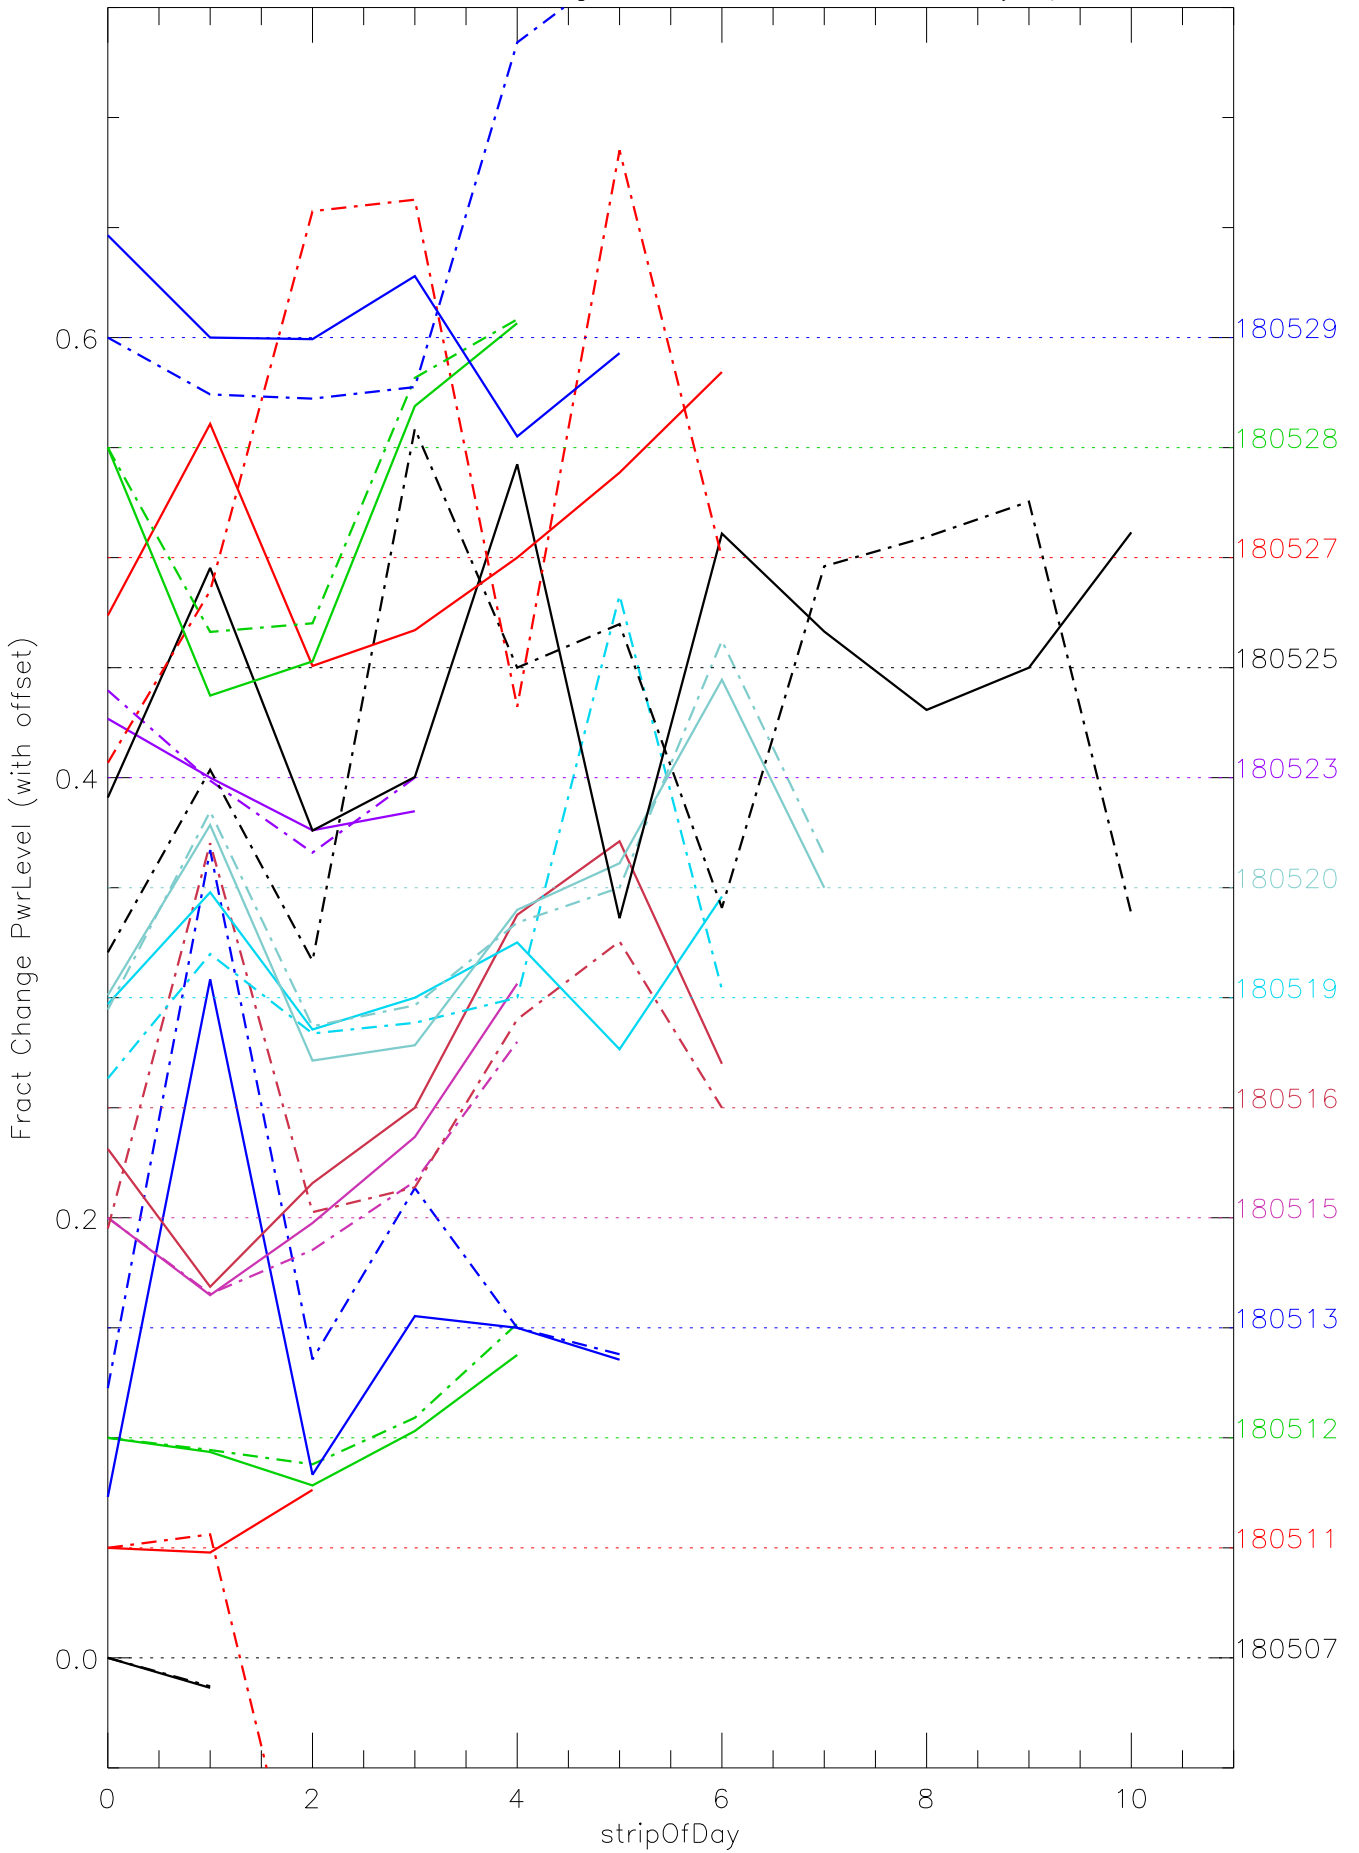

a2048 fractional change PwrLevel for each day. pixel:0

a2048 fractional change PwrLevel for each day. pixel:1

a2048 fractional change PwrLevel for each day. pixel:2

a2048 fractional change PwrLevel for each day. pixel:3

a2048 fractional change PwrLevel for each day. pixel:4

a2048 fractional change PwrLevel for each day. pixel:5

a2048 fractional change PwrLevel for each day. pixel:6