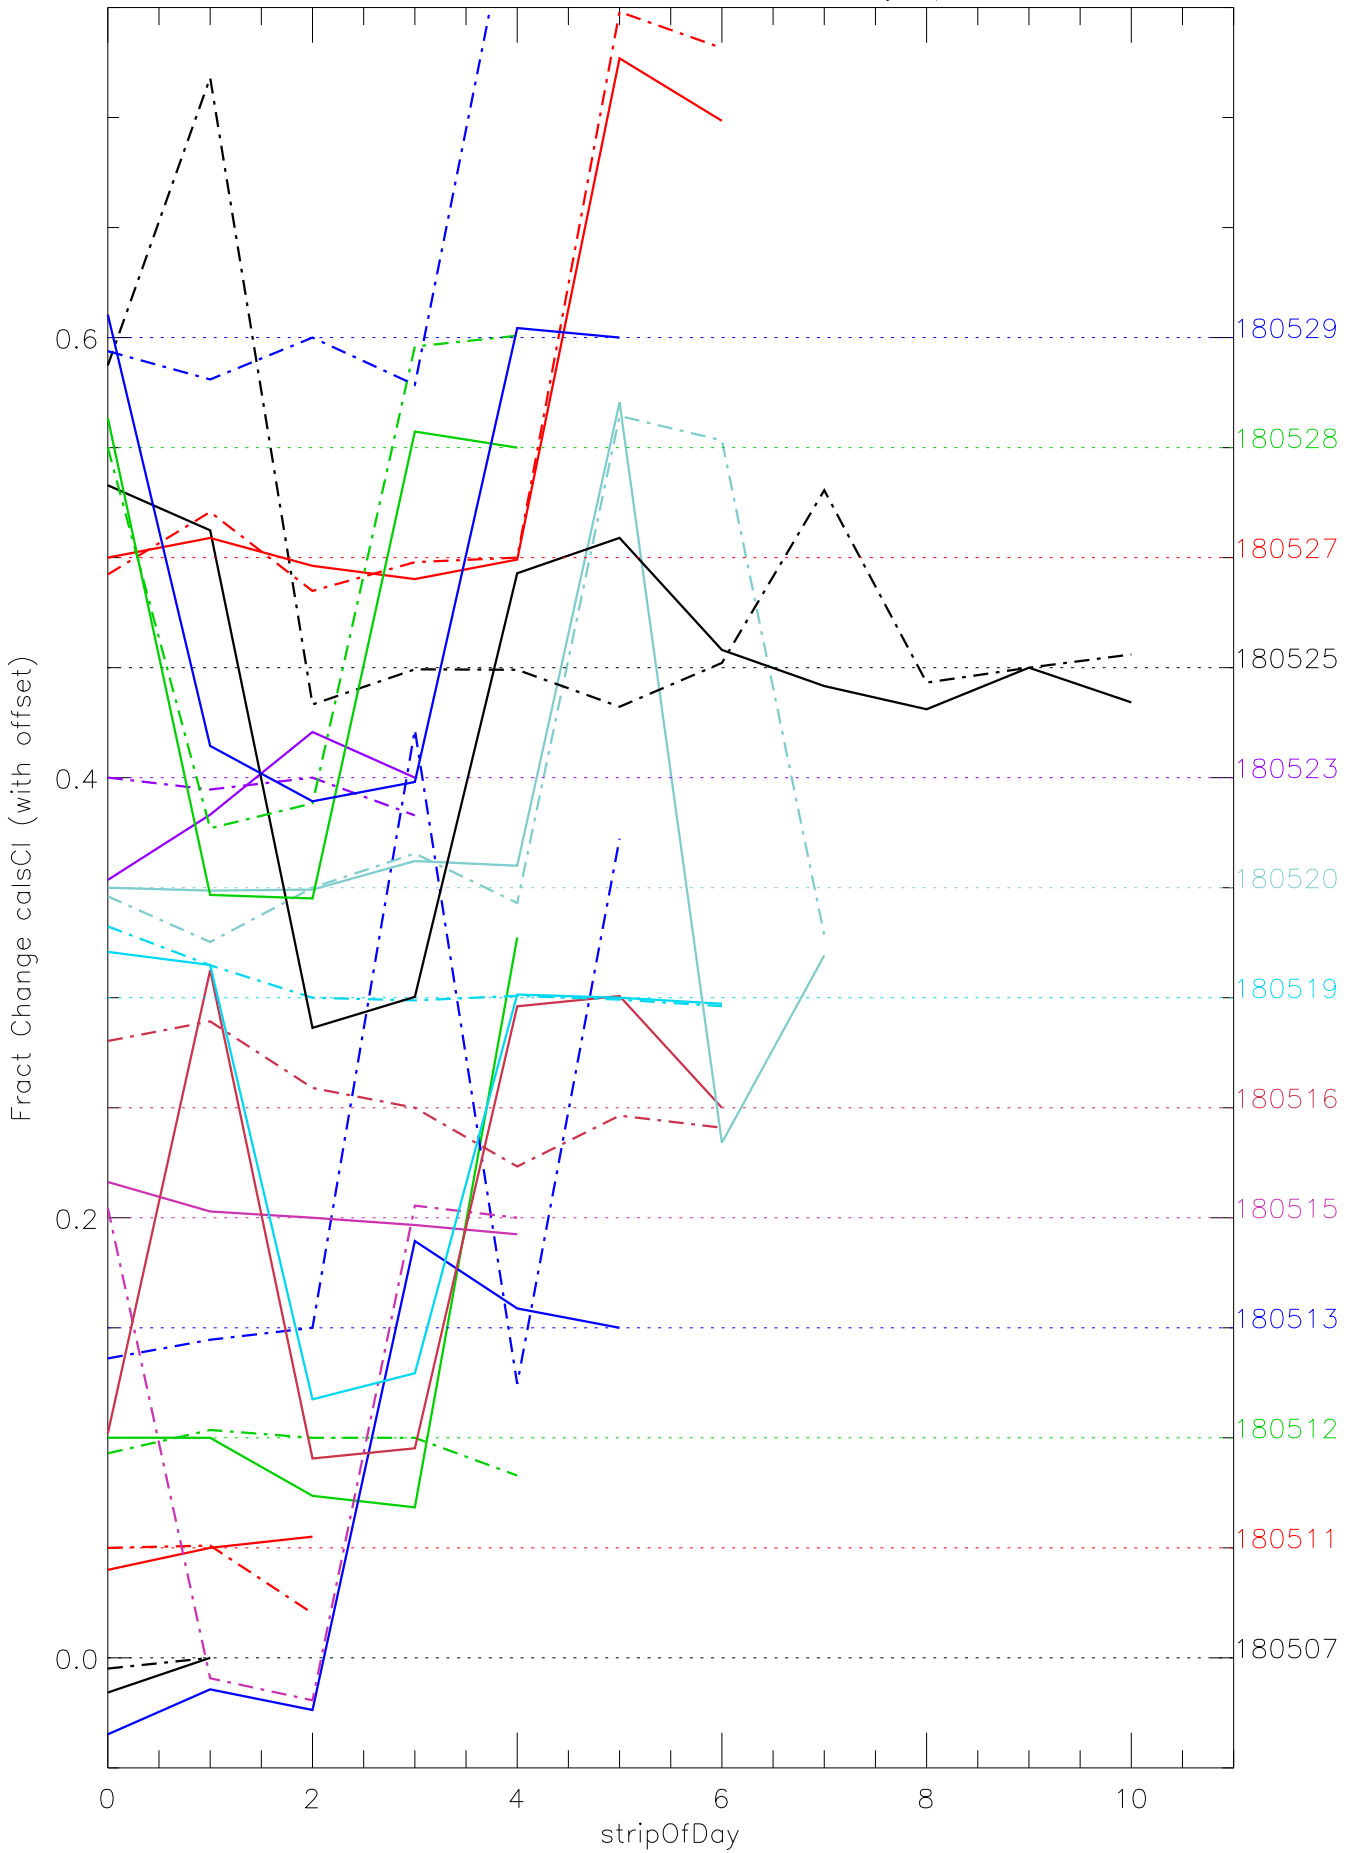

a2048 calsci factors for each day. pixel:0

a2048 calsci factors for each day. pixel:1

a2048 calsci factors for each day. pixel:2

a2048 calsci factors for each day. pixel:3

a2048 calsci factors for each day. pixel:4

a2048 calsci factors for each day. pixel:5

a2048 calsci factors for each day. pixel:6