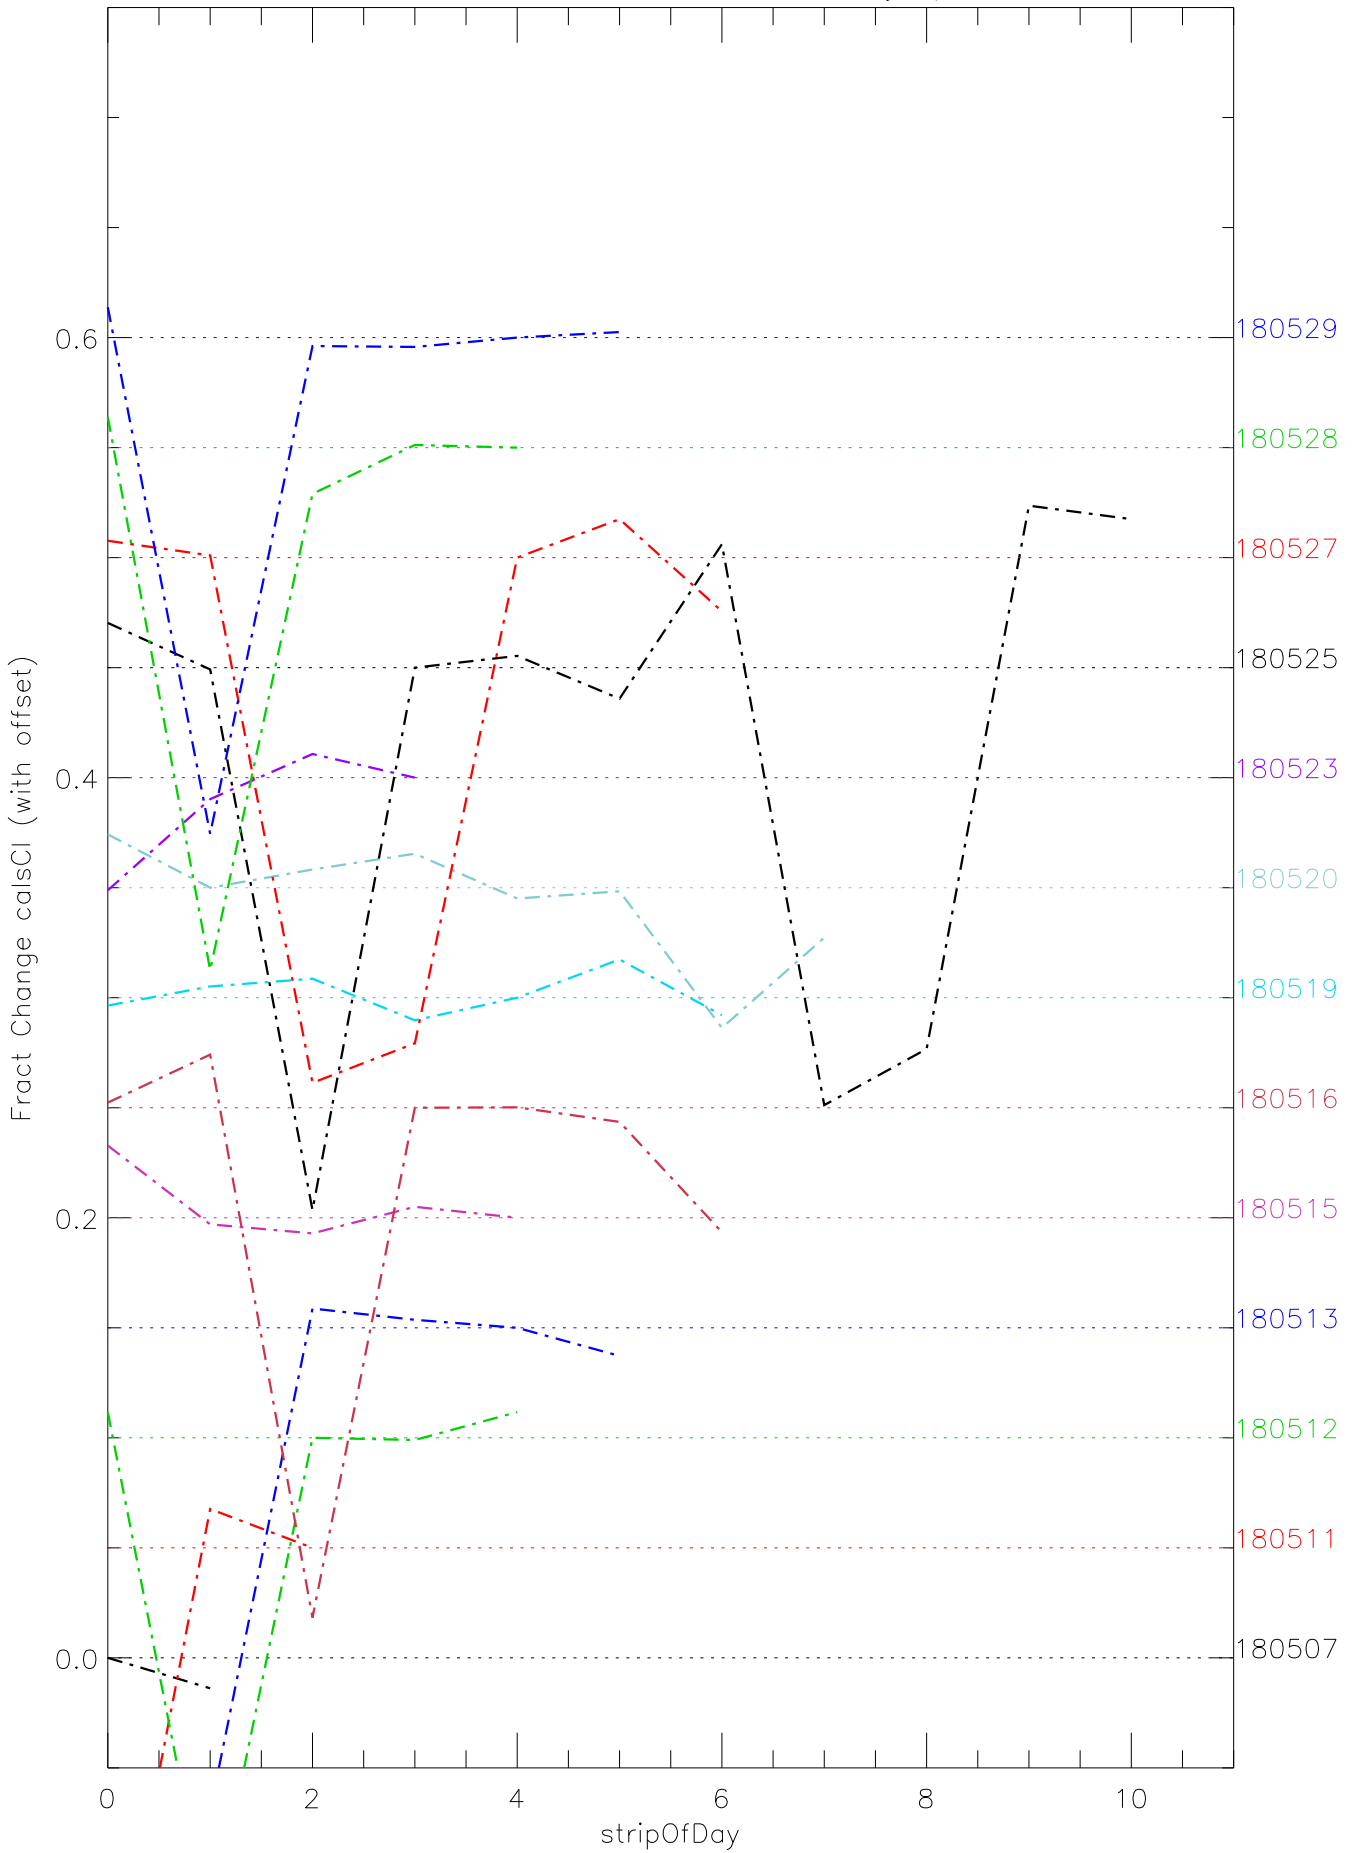

a2048 calsci factors for each day. pixel:0

a2048 calsci factors for each day. pixel:1

a2048 calsci factors for each day. pixel:2

a2048 calsci factors for each day. pixel:3

a2048 calsci factors for each day. pixel:4

a2048 calsci factors for each day. pixel:5

a2048 calsci factors for each day. pixel:6