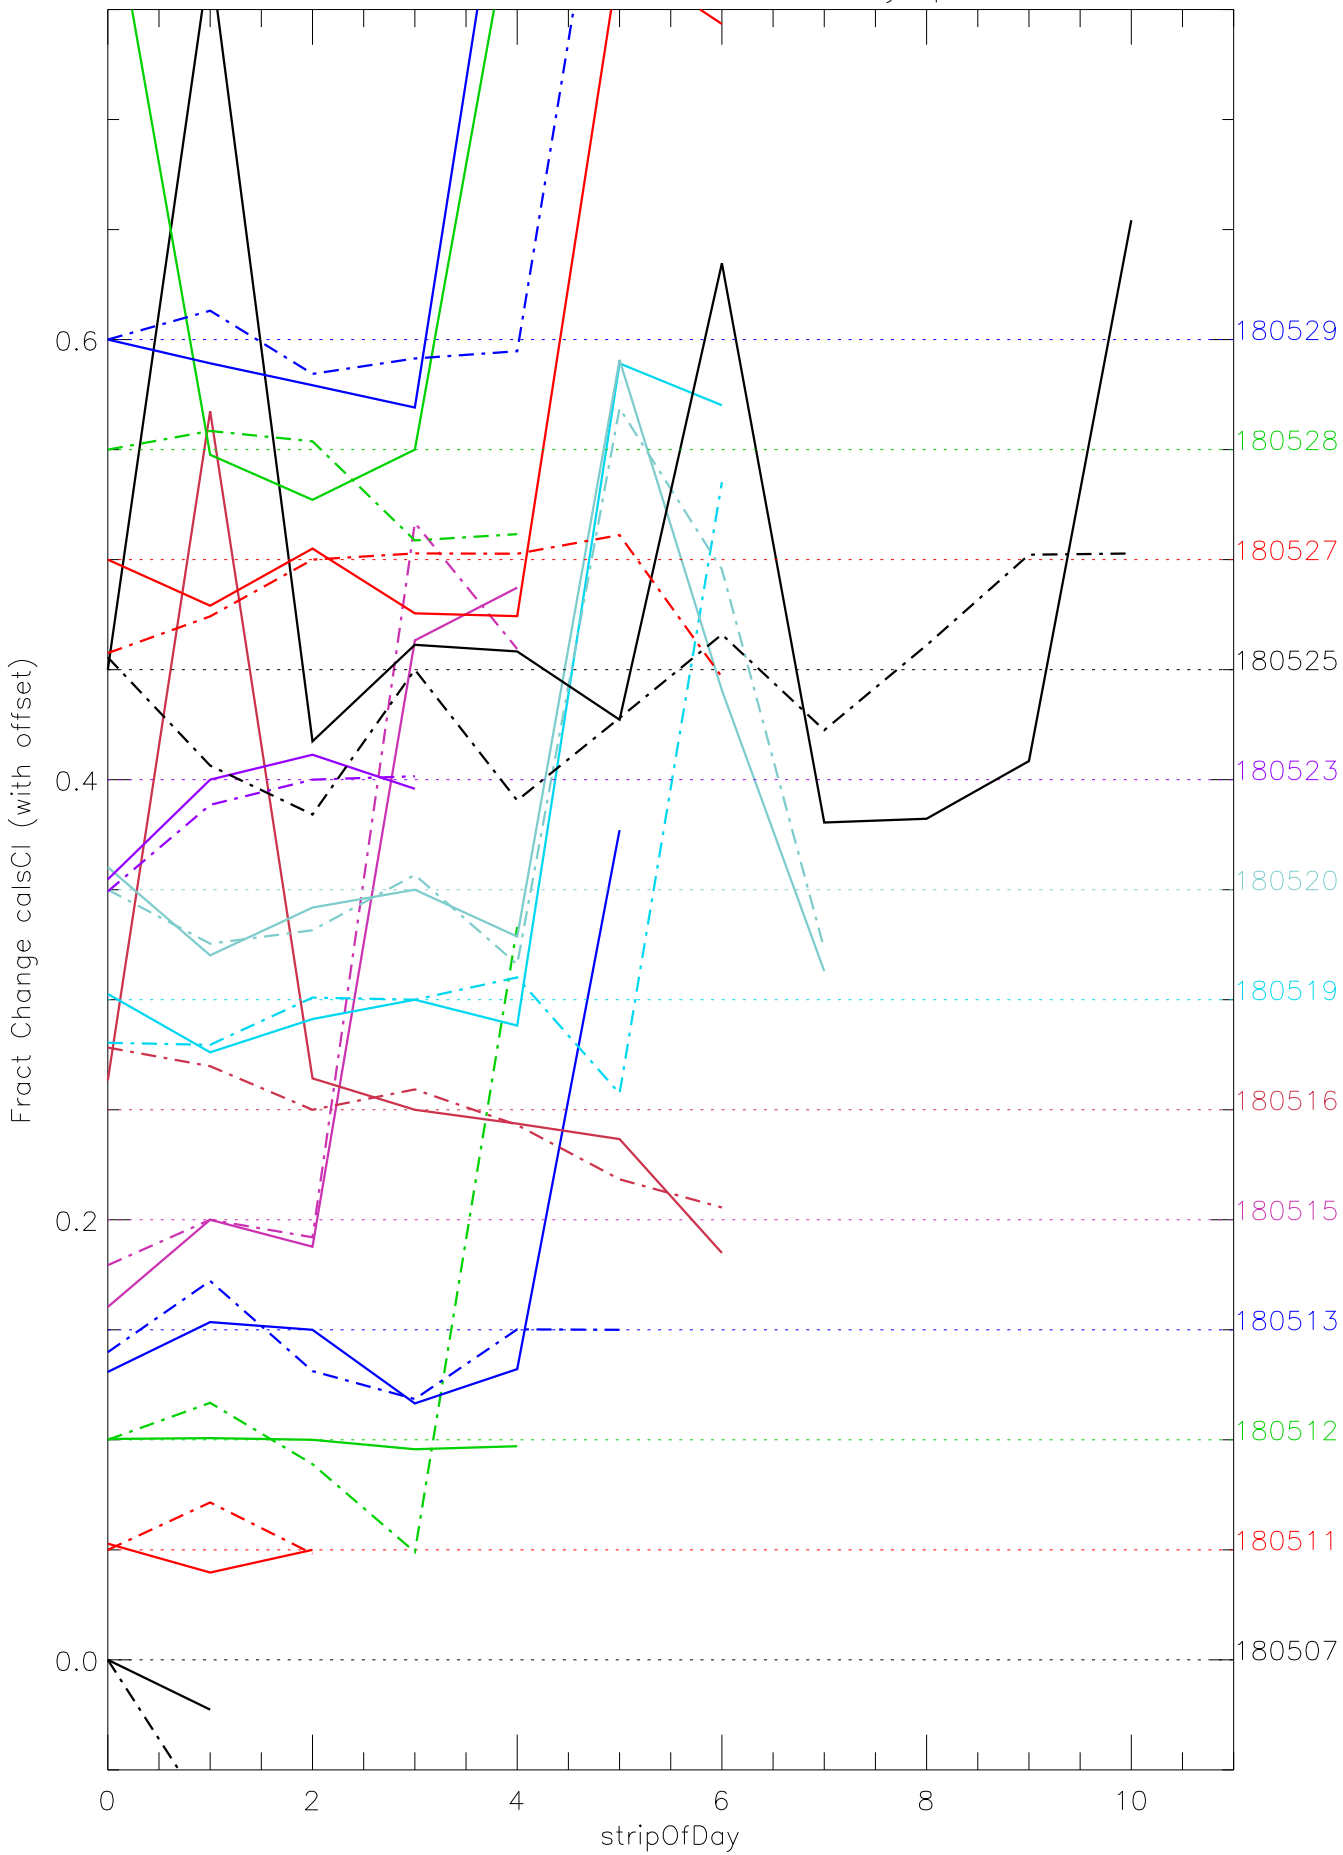

a2048 calsci factors for each day. pixel:0

a2048 calsci factors for each day. pixel:1

a2048 calsci factors for each day. pixel:2

a2048 calsci factors for each day. pixel:3

a2048 calsci factors for each day. pixel:4

a2048 calsci factors for each day. pixel:5

a2048 calsci factors for each day. pixel:6