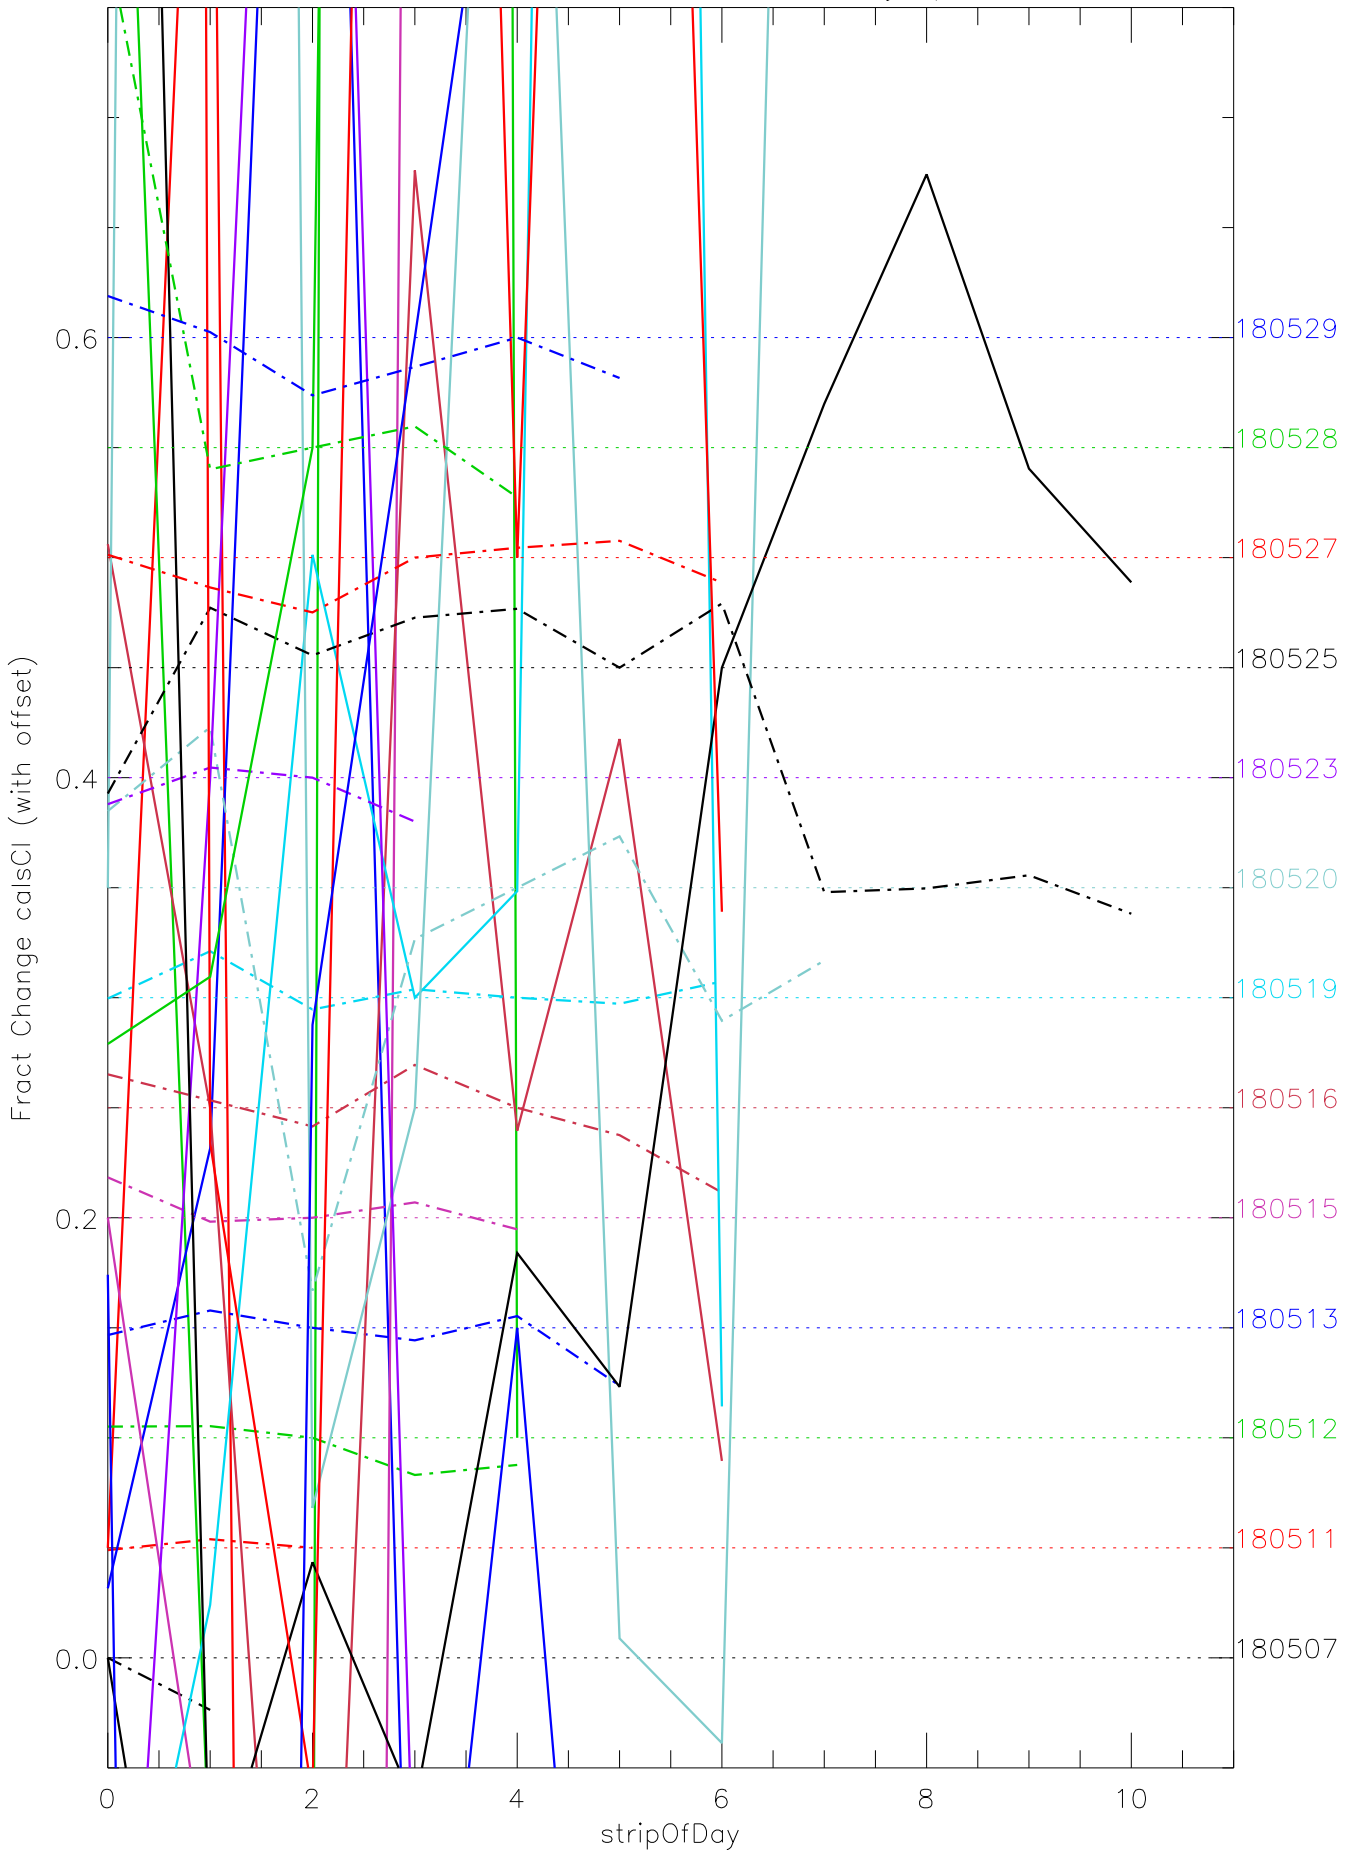

a2048 calsci factors for each day. pixel:0

a2048 calsci factors for each day. pixel:1

a2048 calsci factors for each day. pixel:2

a2048 calsci factors for each day. pixel:3

a2048 calsci factors for each day. pixel:4

a2048 calsci factors for each day. pixel:5

a2048 calsci factors for each day. pixel:6