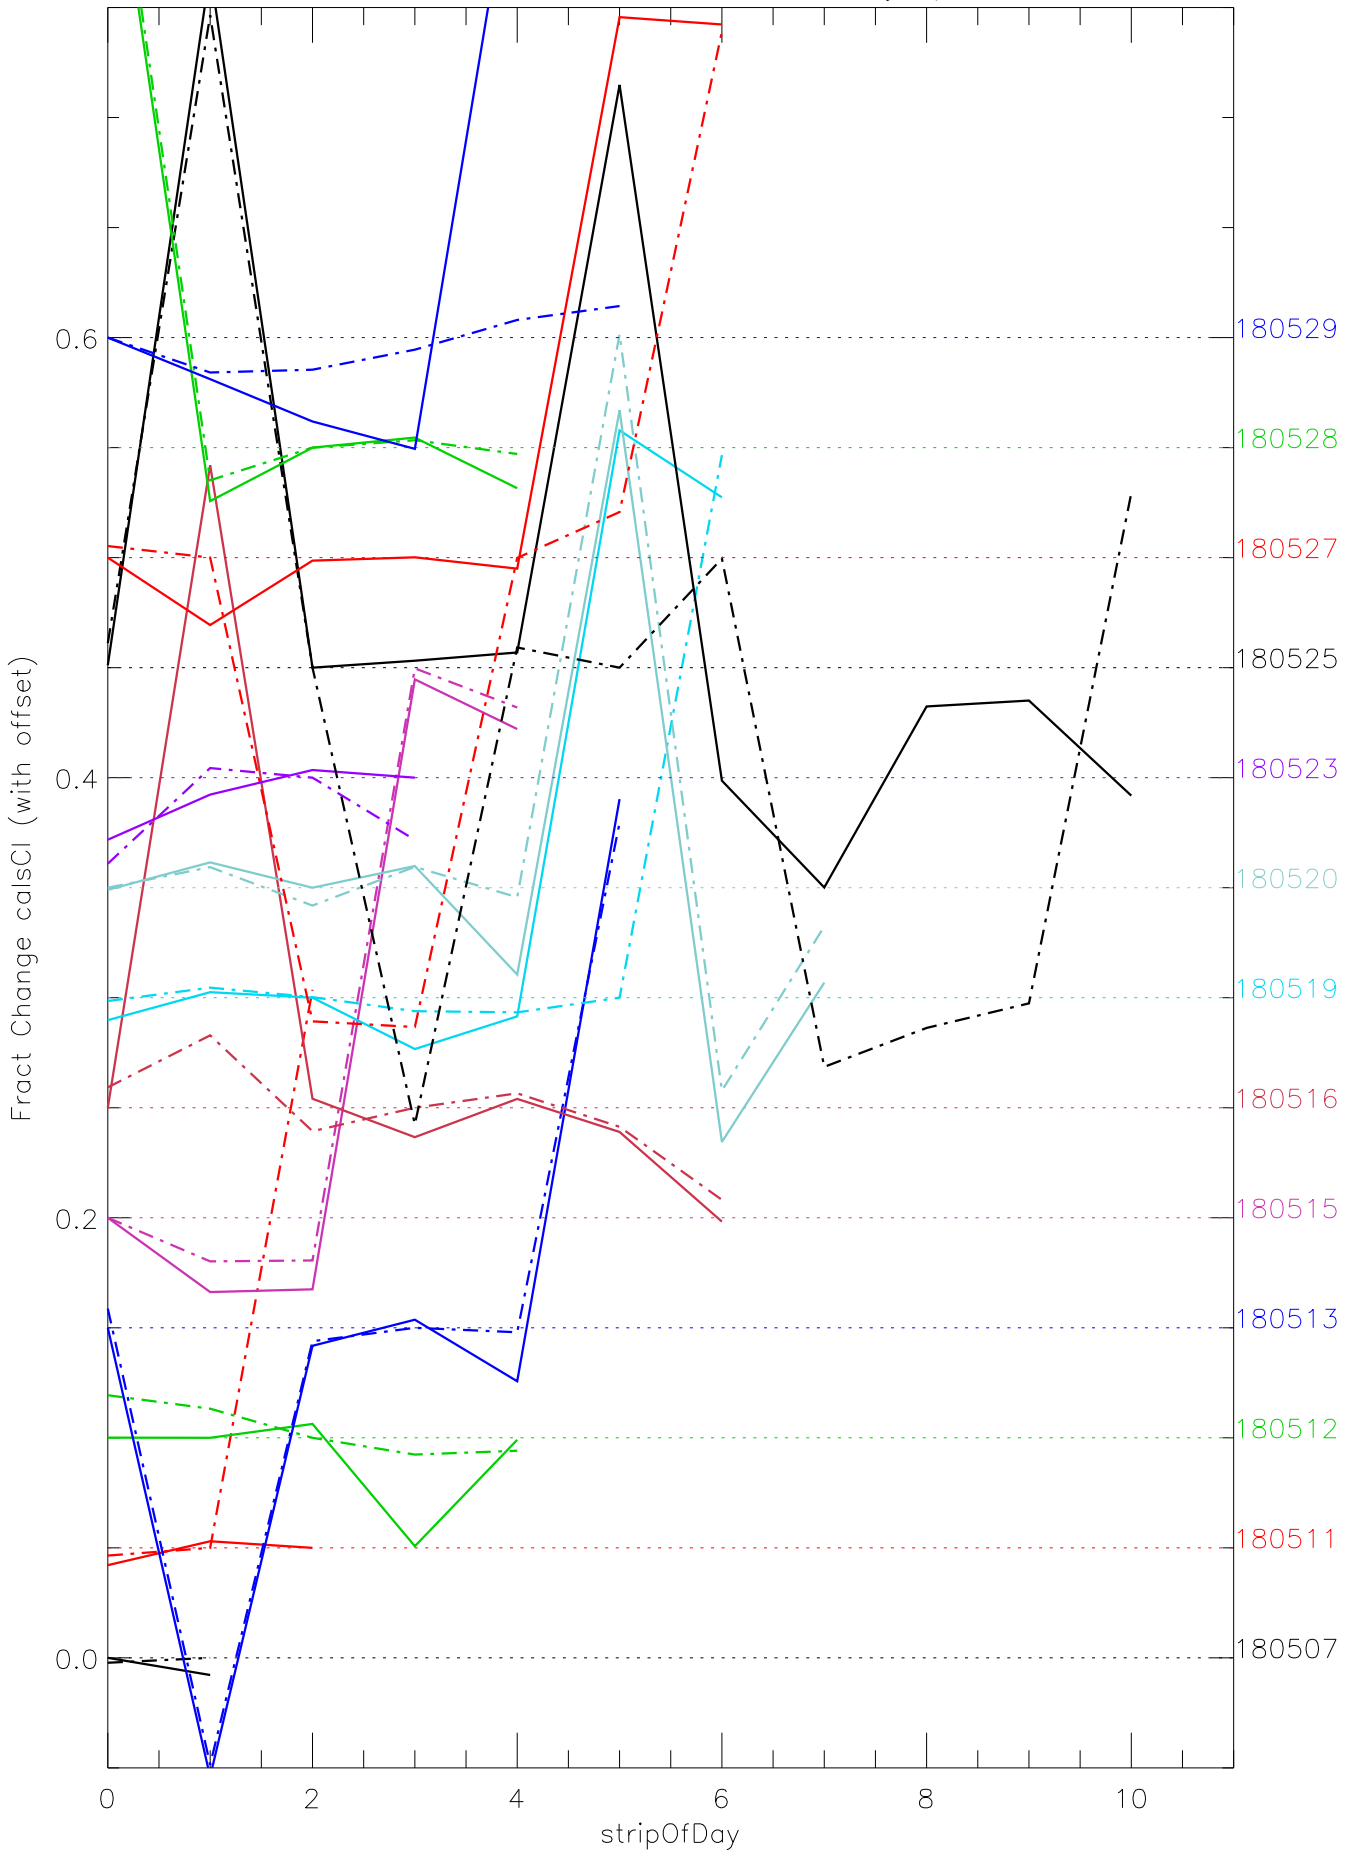

a2048 calsci factors for each day. pixel:0

a2048 calsci factors for each day. pixel:1

a2048 calsci factors for each day. pixel:2

a2048 calsci factors for each day. pixel:3

a2048 calsci factors for each day. pixel:4

a2048 calsci factors for each day. pixel:5

a2048 calsci factors for each day. pixel:6