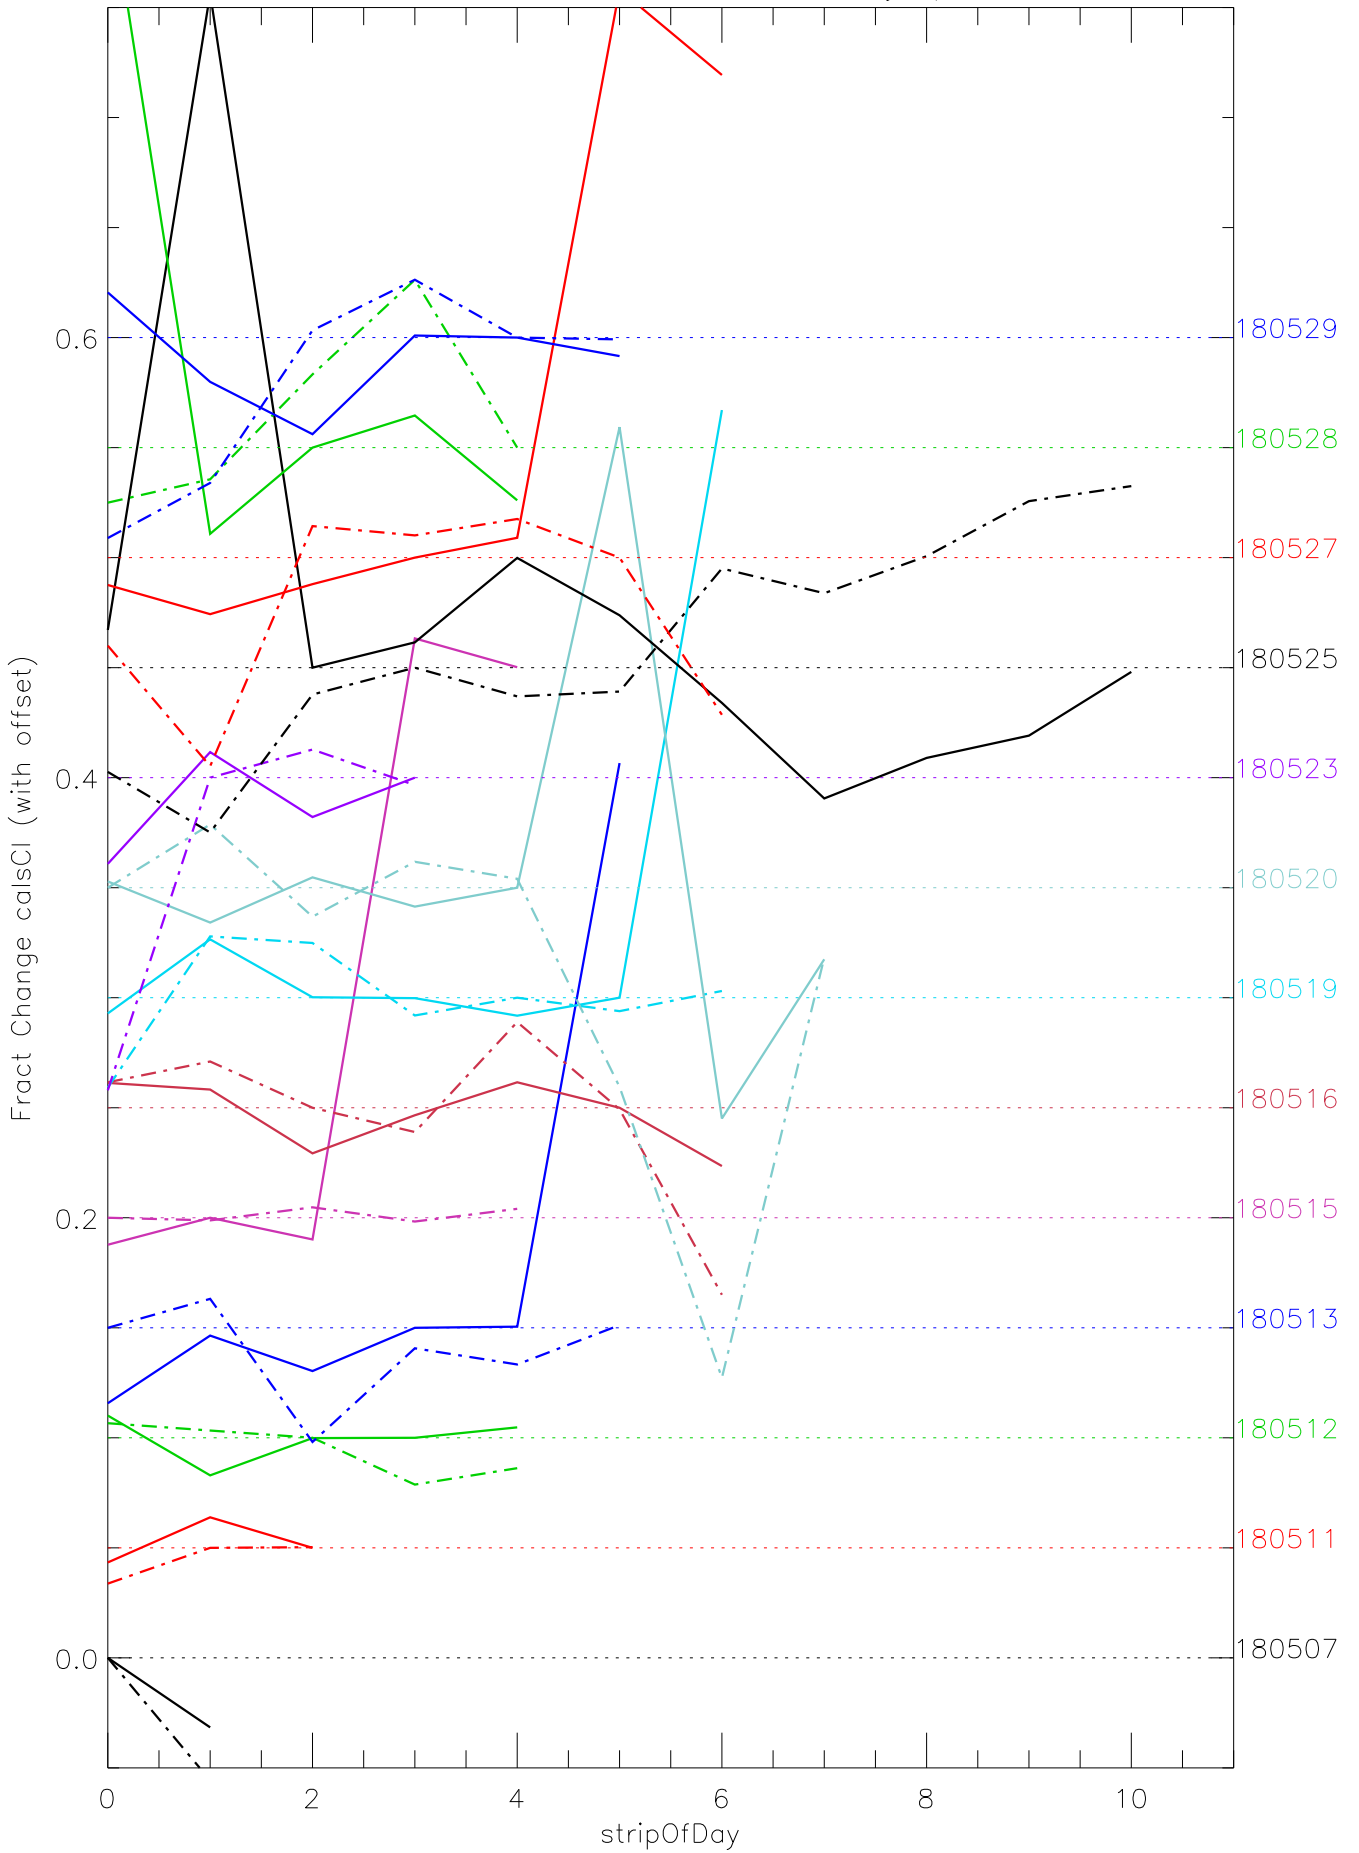

a2048 calsci factors for each day. pixel:0

a2048 calsci factors for each day. pixel:1

a2048 calsci factors for each day. pixel:2

a2048 calsci factors for each day. pixel:3

a2048 calsci factors for each day. pixel:4

a2048 calsci factors for each day. pixel:5

a2048 calsci factors for each day. pixel:6