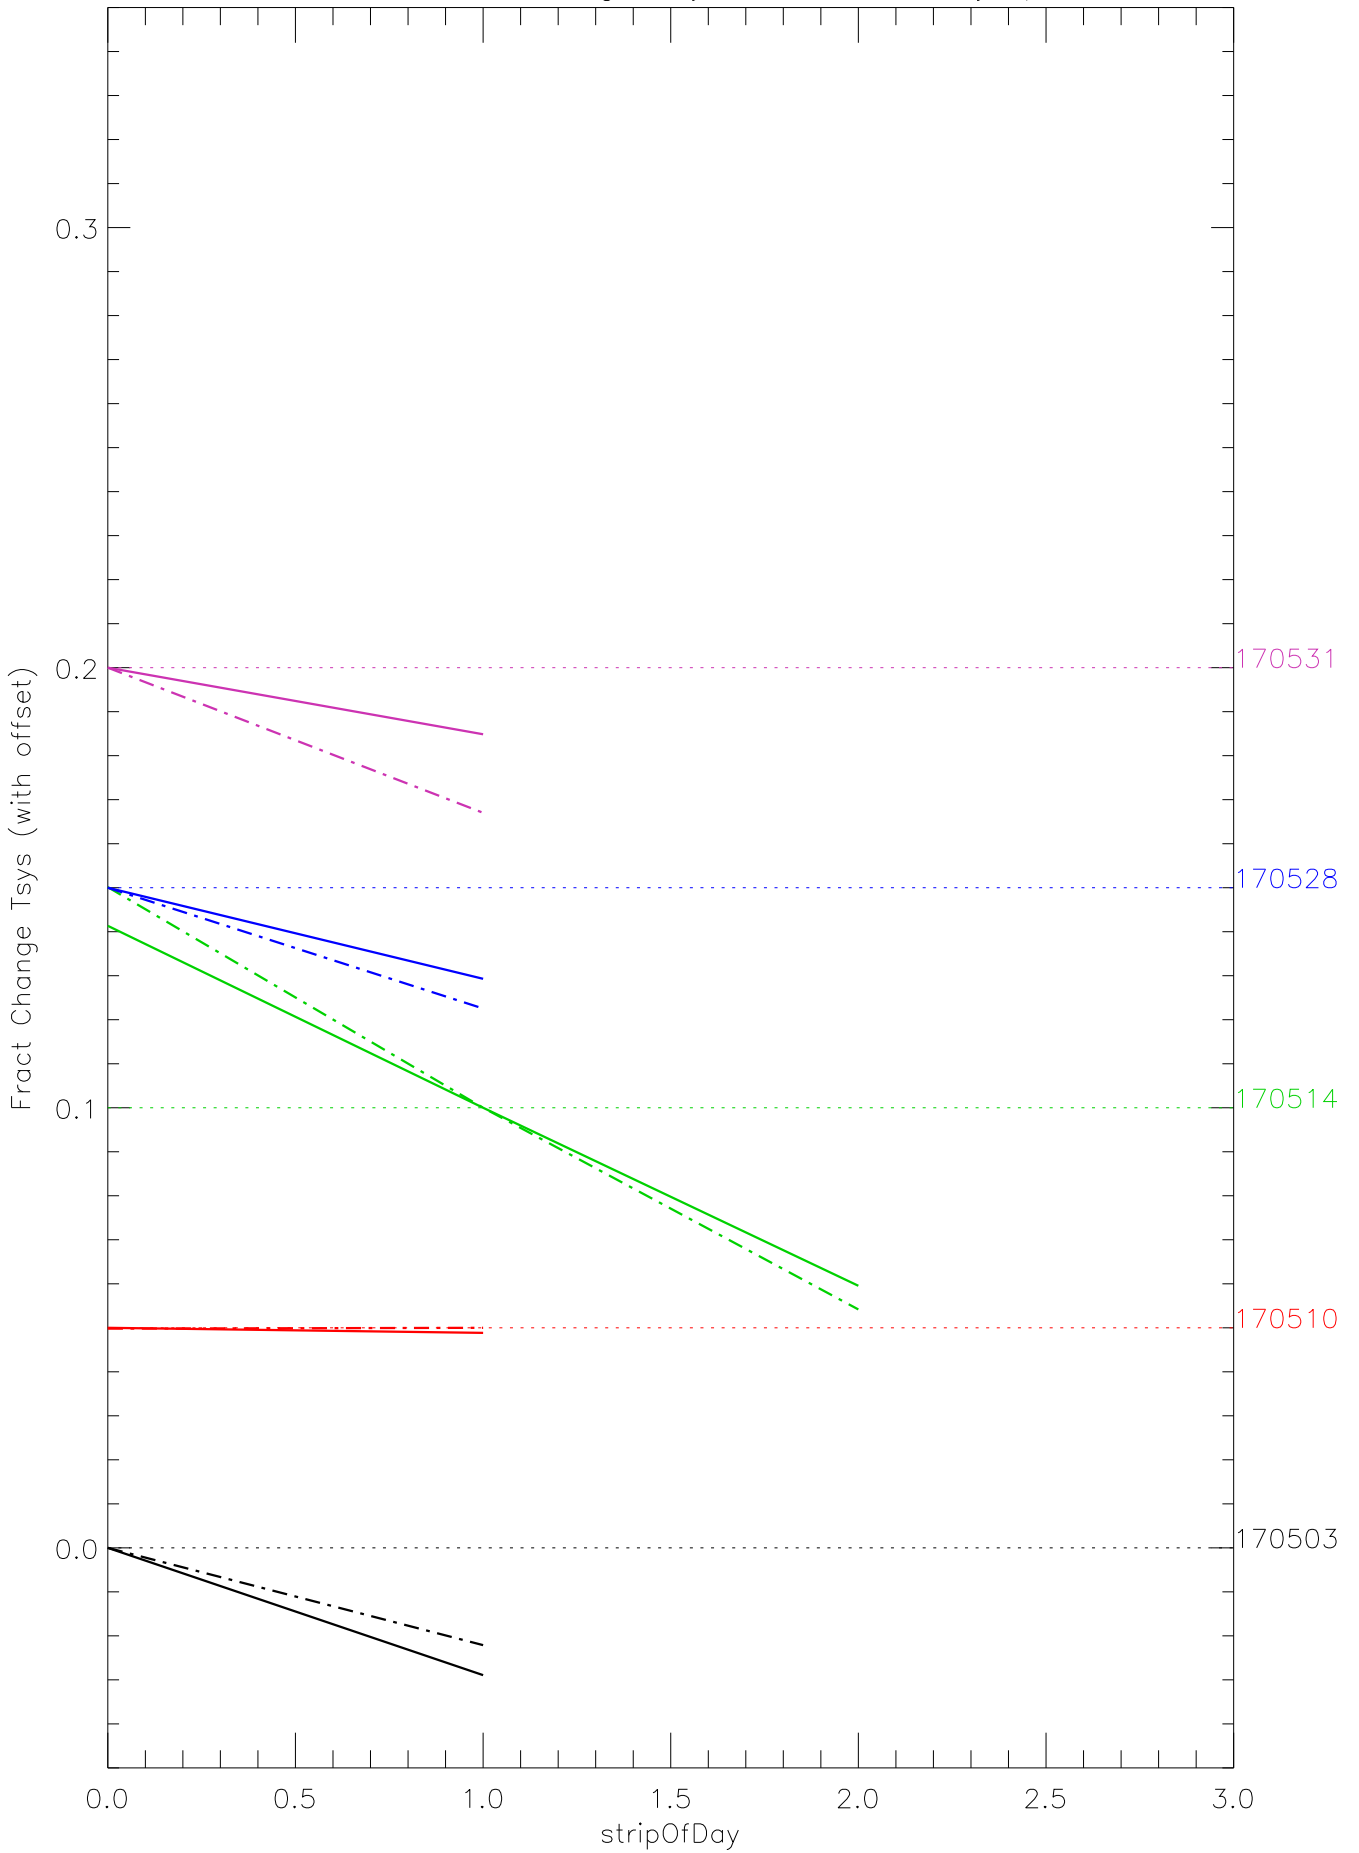

a2048 fractional change TsysK for each day. pixel:0

a2048 fractional change TsysK for each day. pixel:1

a2048 fractional change TsysK for each day. pixel:2

a2048 fractional change TsysK for each day. pixel:3

a2048 fractional change TsysK for each day. pixel:4

a2048 fractional change TsysK for each day. pixel:5

a2048 fractional change TsysK for each day. pixel:6