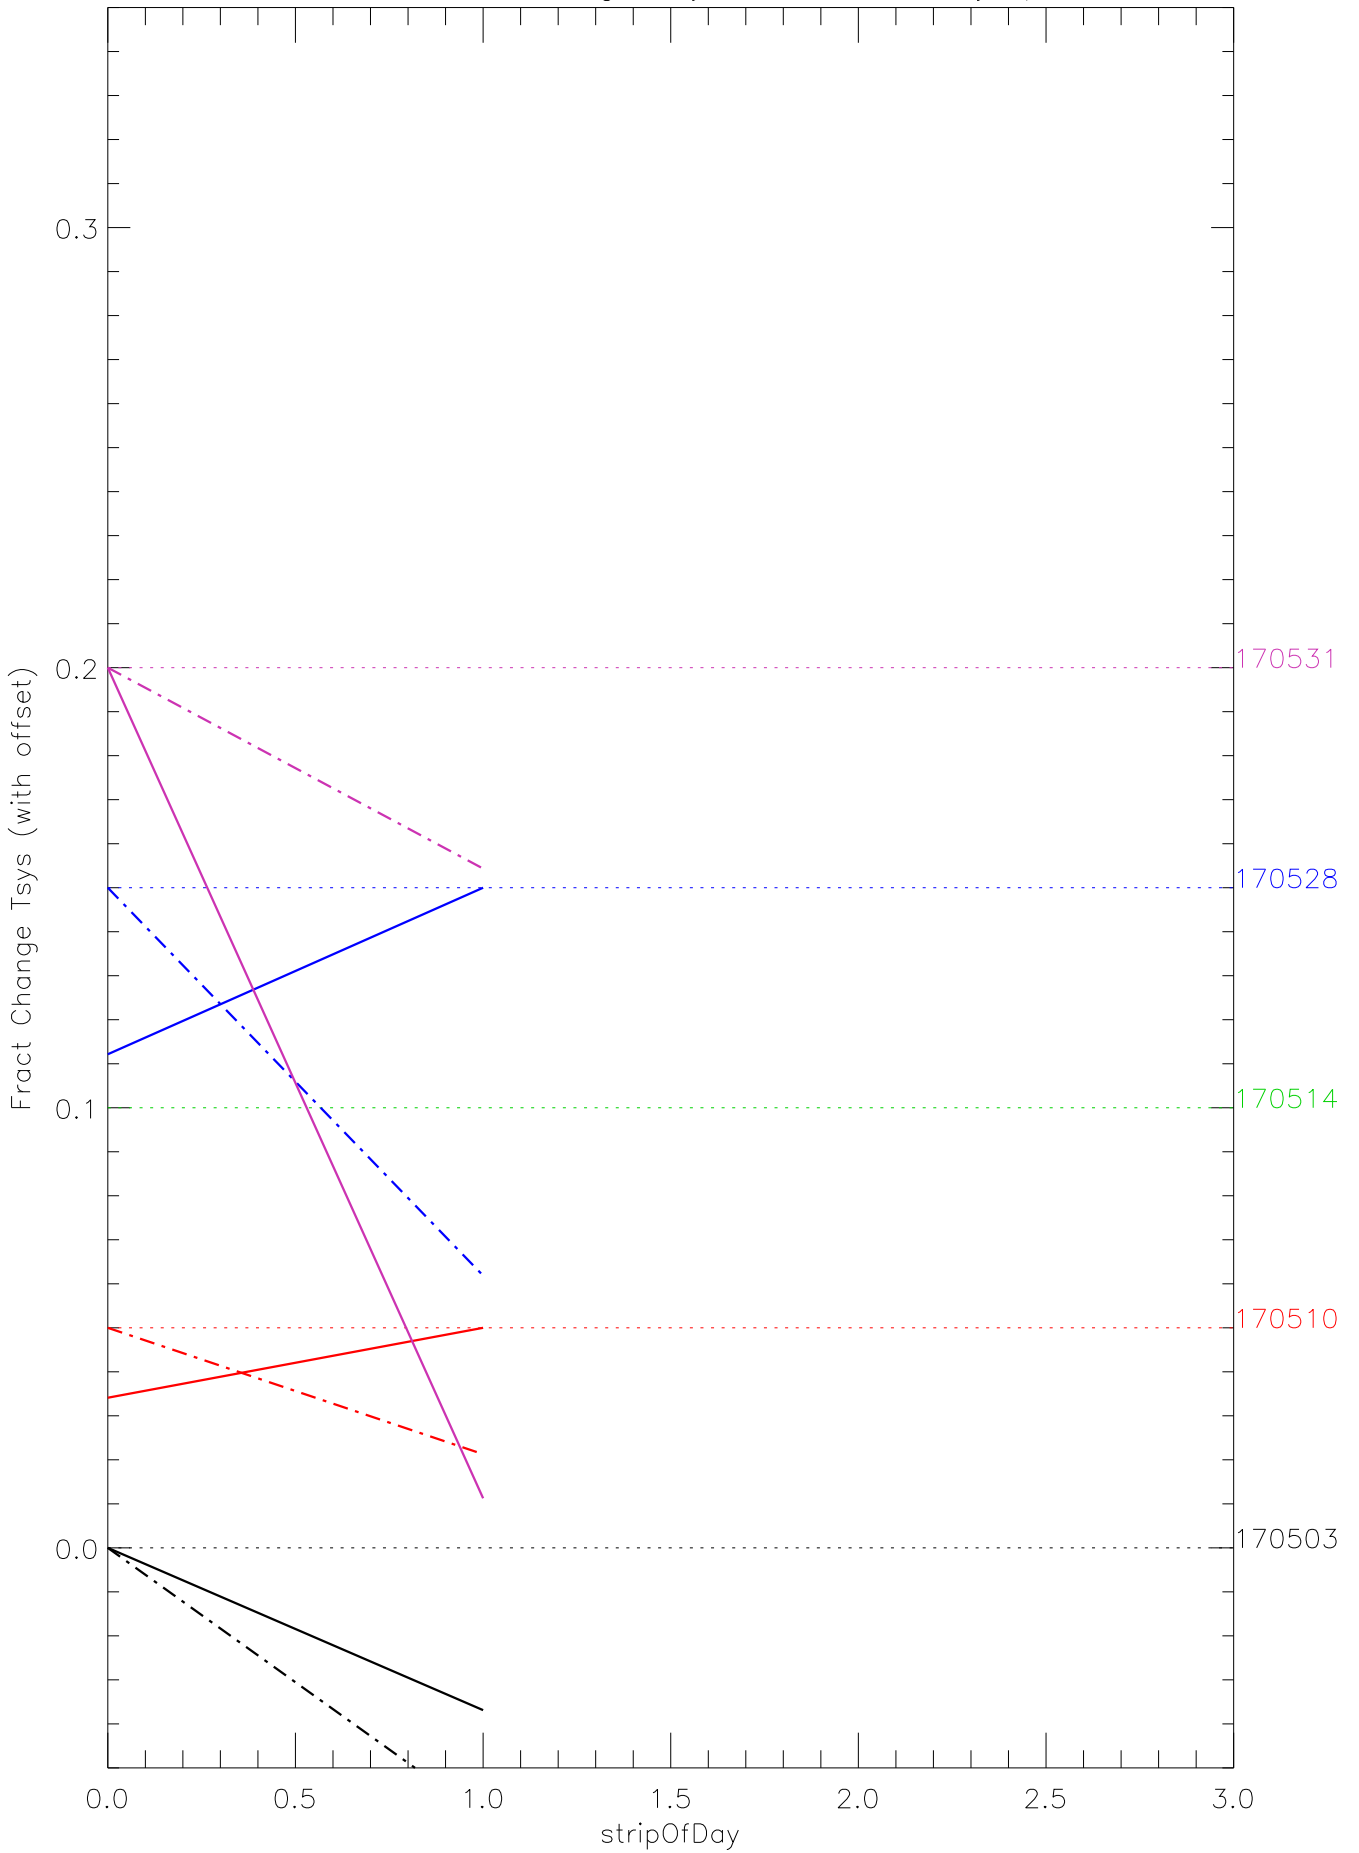

a2048 fractional change TsysK for each day. pixel:0

a2048 fractional change TsysK for each day. pixel:1

a2048 fractional change TsysK for each day. pixel:2

a2048 fractional change TsysK for each day. pixel:3

a2048 fractional change TsysK for each day. pixel:4

a2048 fractional change TsysK for each day. pixel:5

a2048 fractional change TsysK for each day. pixel:6