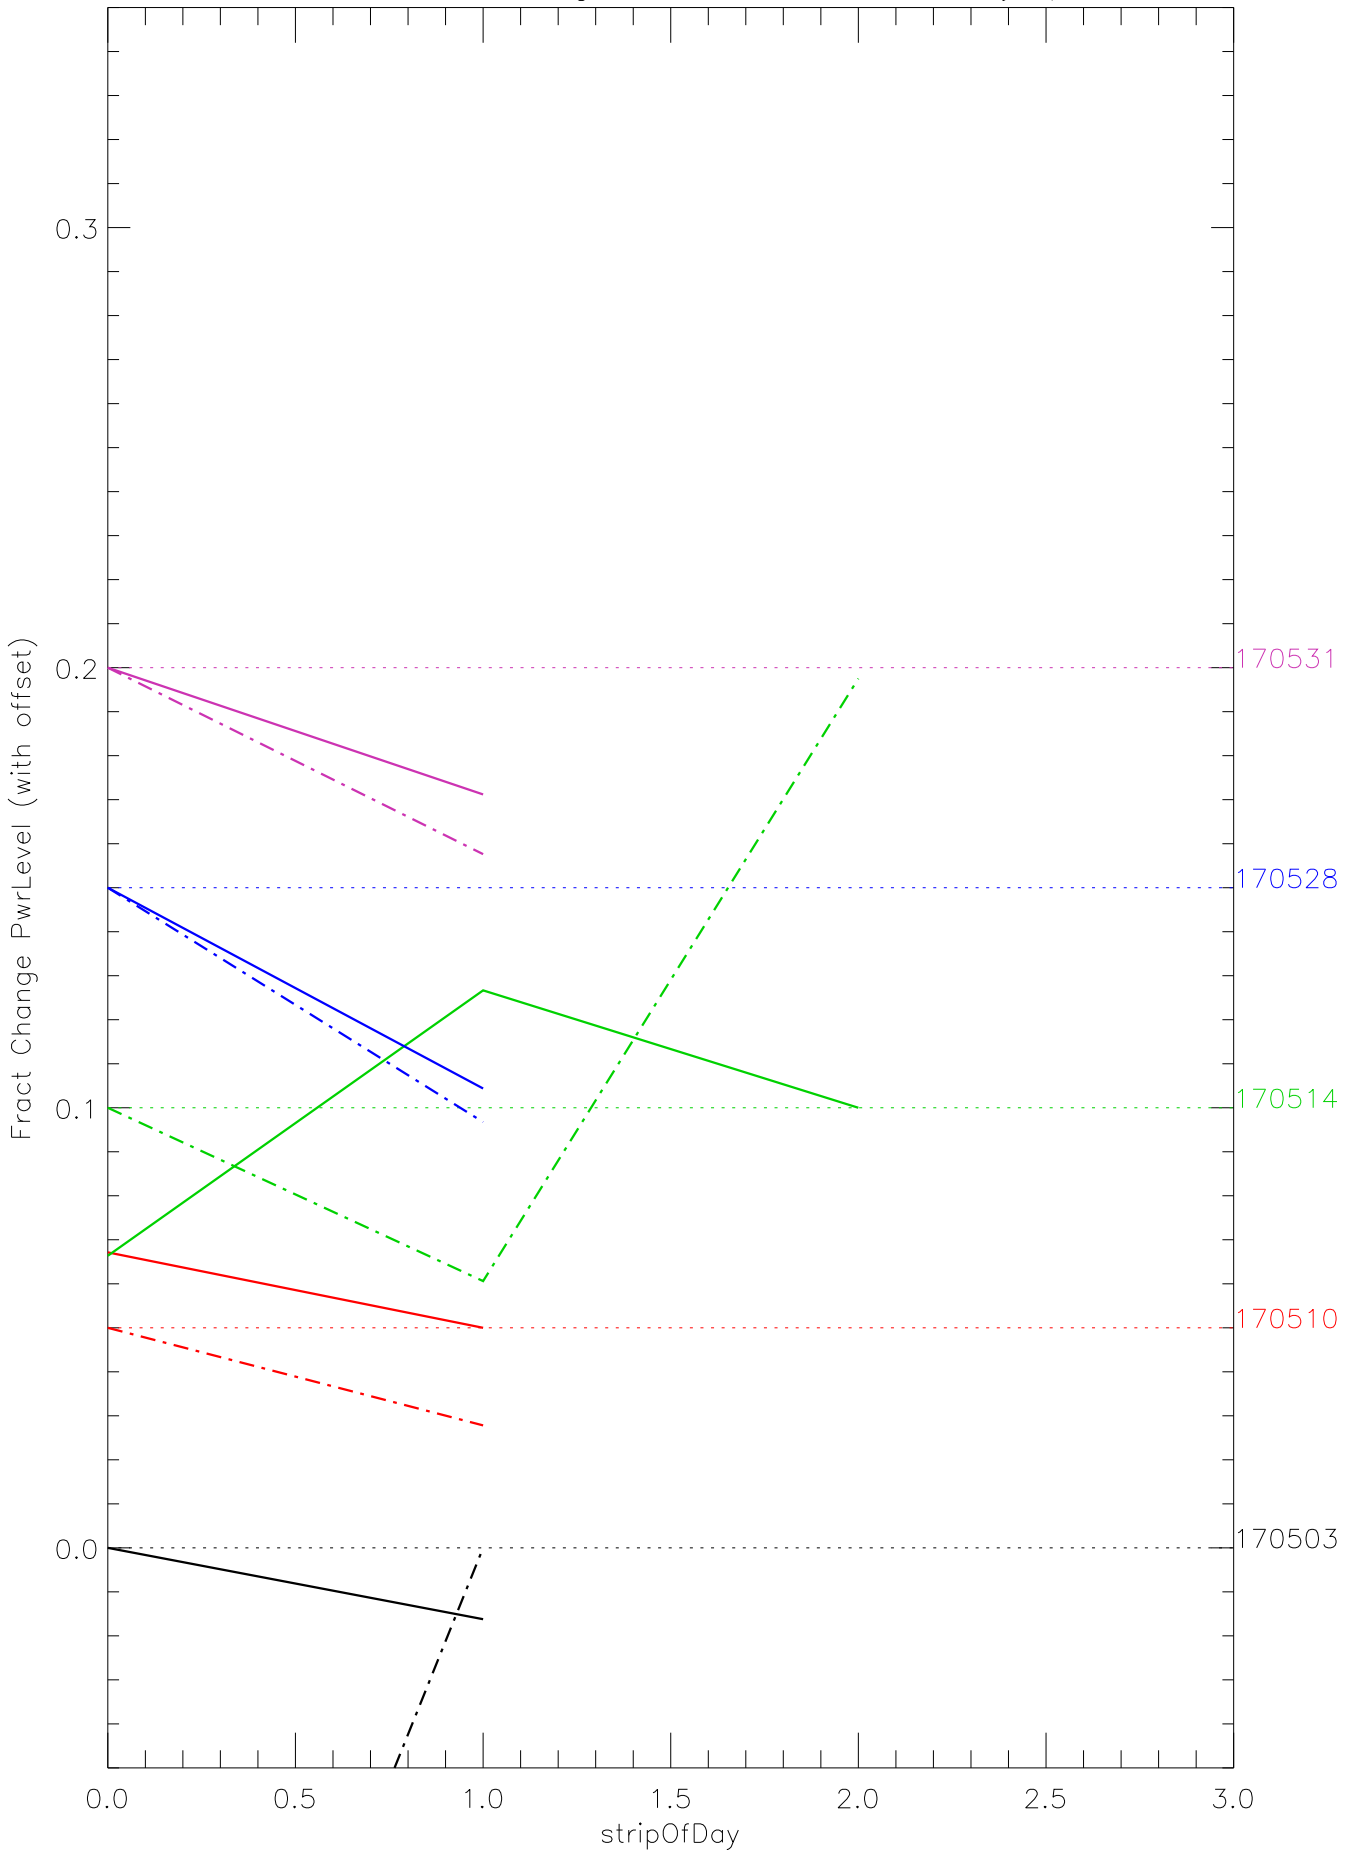

a2048 fractional change PwrLevel for each day. pixel:0

a2048 fractional change PwrLevel for each day. pixel:1

a2048 fractional change PwrLevel for each day. pixel:2

a2048 fractional change PwrLevel for each day. pixel:3

a2048 fractional change PwrLevel for each day. pixel:4

a2048 fractional change PwrLevel for each day. pixel:5

a2048 fractional change PwrLevel for each day. pixel:6