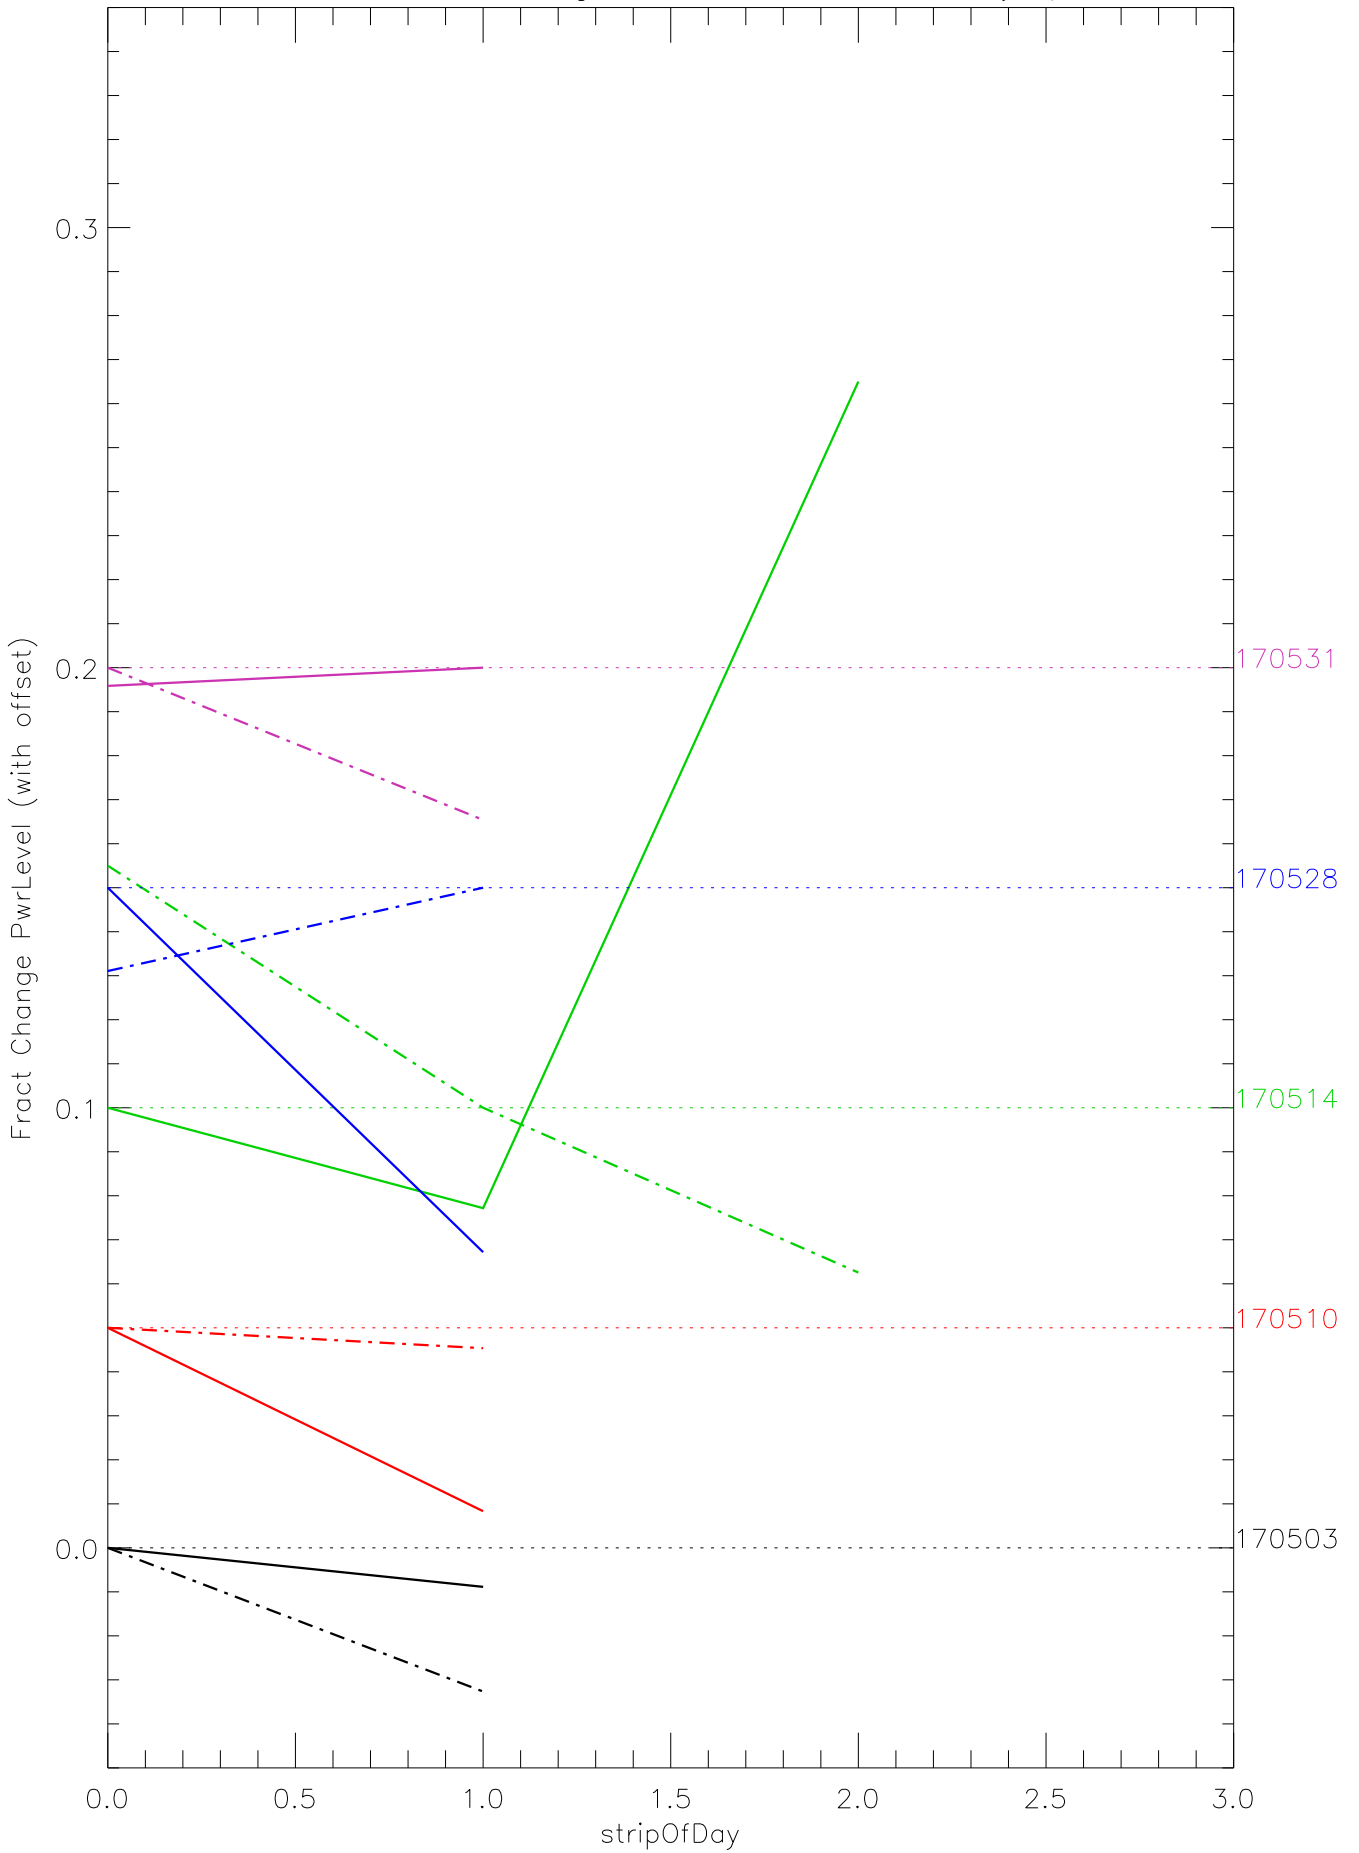

a2048 fractional change PwrLevel for each day. pixel:0

a2048 fractional change PwrLevel for each day. pixel:1

a2048 fractional change PwrLevel for each day. pixel:2

a2048 fractional change PwrLevel for each day. pixel:3

a2048 fractional change PwrLevel for each day. pixel:4

a2048 fractional change PwrLevel for each day. pixel:5

a2048 fractional change PwrLevel for each day. pixel:6