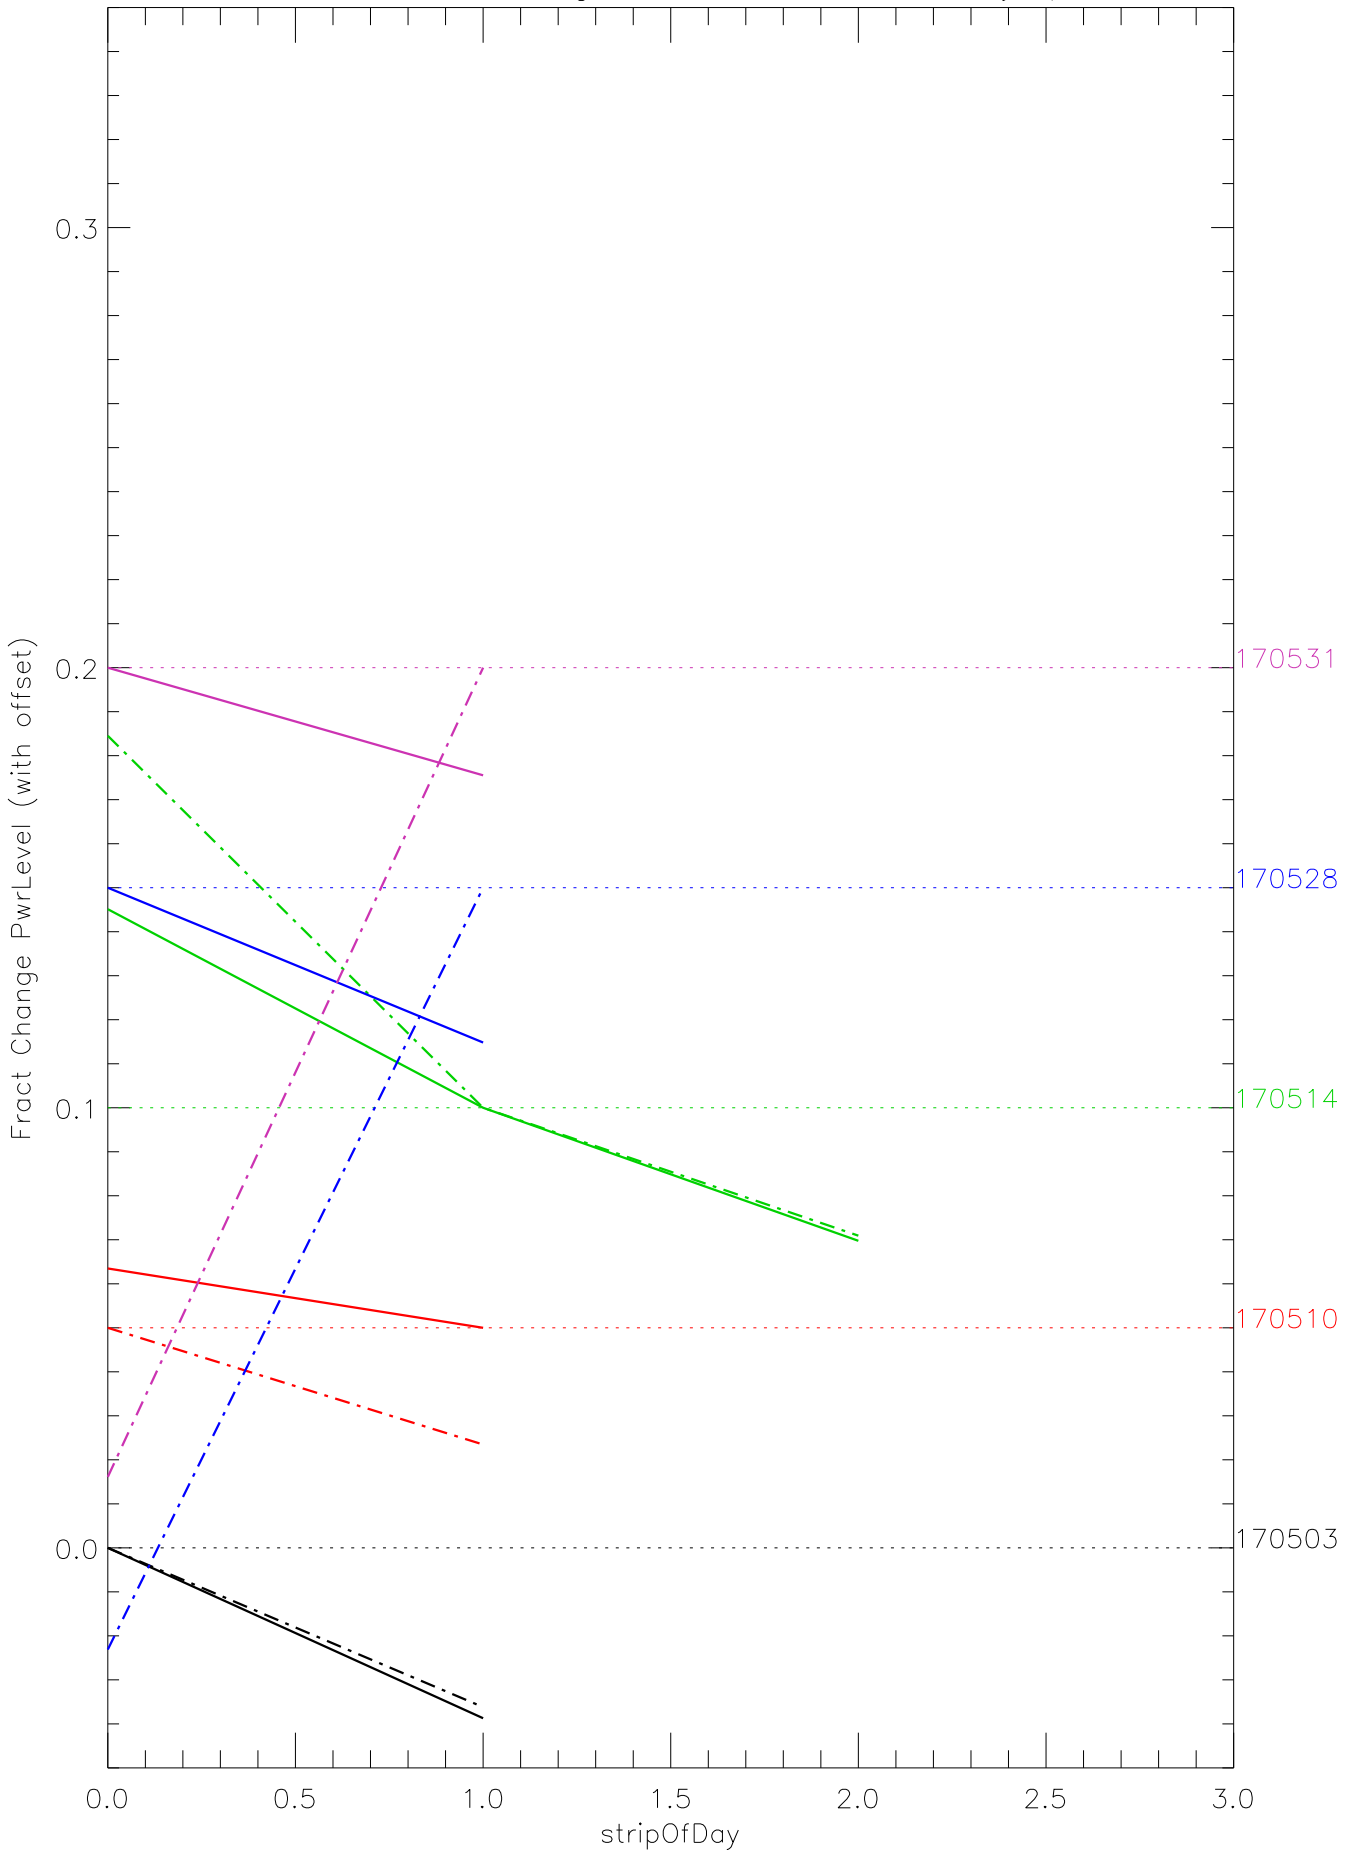

a2048 fractional change PwrLevel for each day. pixel:0

a2048 fractional change PwrLevel for each day. pixel:1

a2048 fractional change PwrLevel for each day. pixel:2

a2048 fractional change PwrLevel for each day. pixel:3

a2048 fractional change PwrLevel for each day. pixel:4

a2048 fractional change PwrLevel for each day. pixel:5

a2048 fractional change PwrLevel for each day. pixel:6