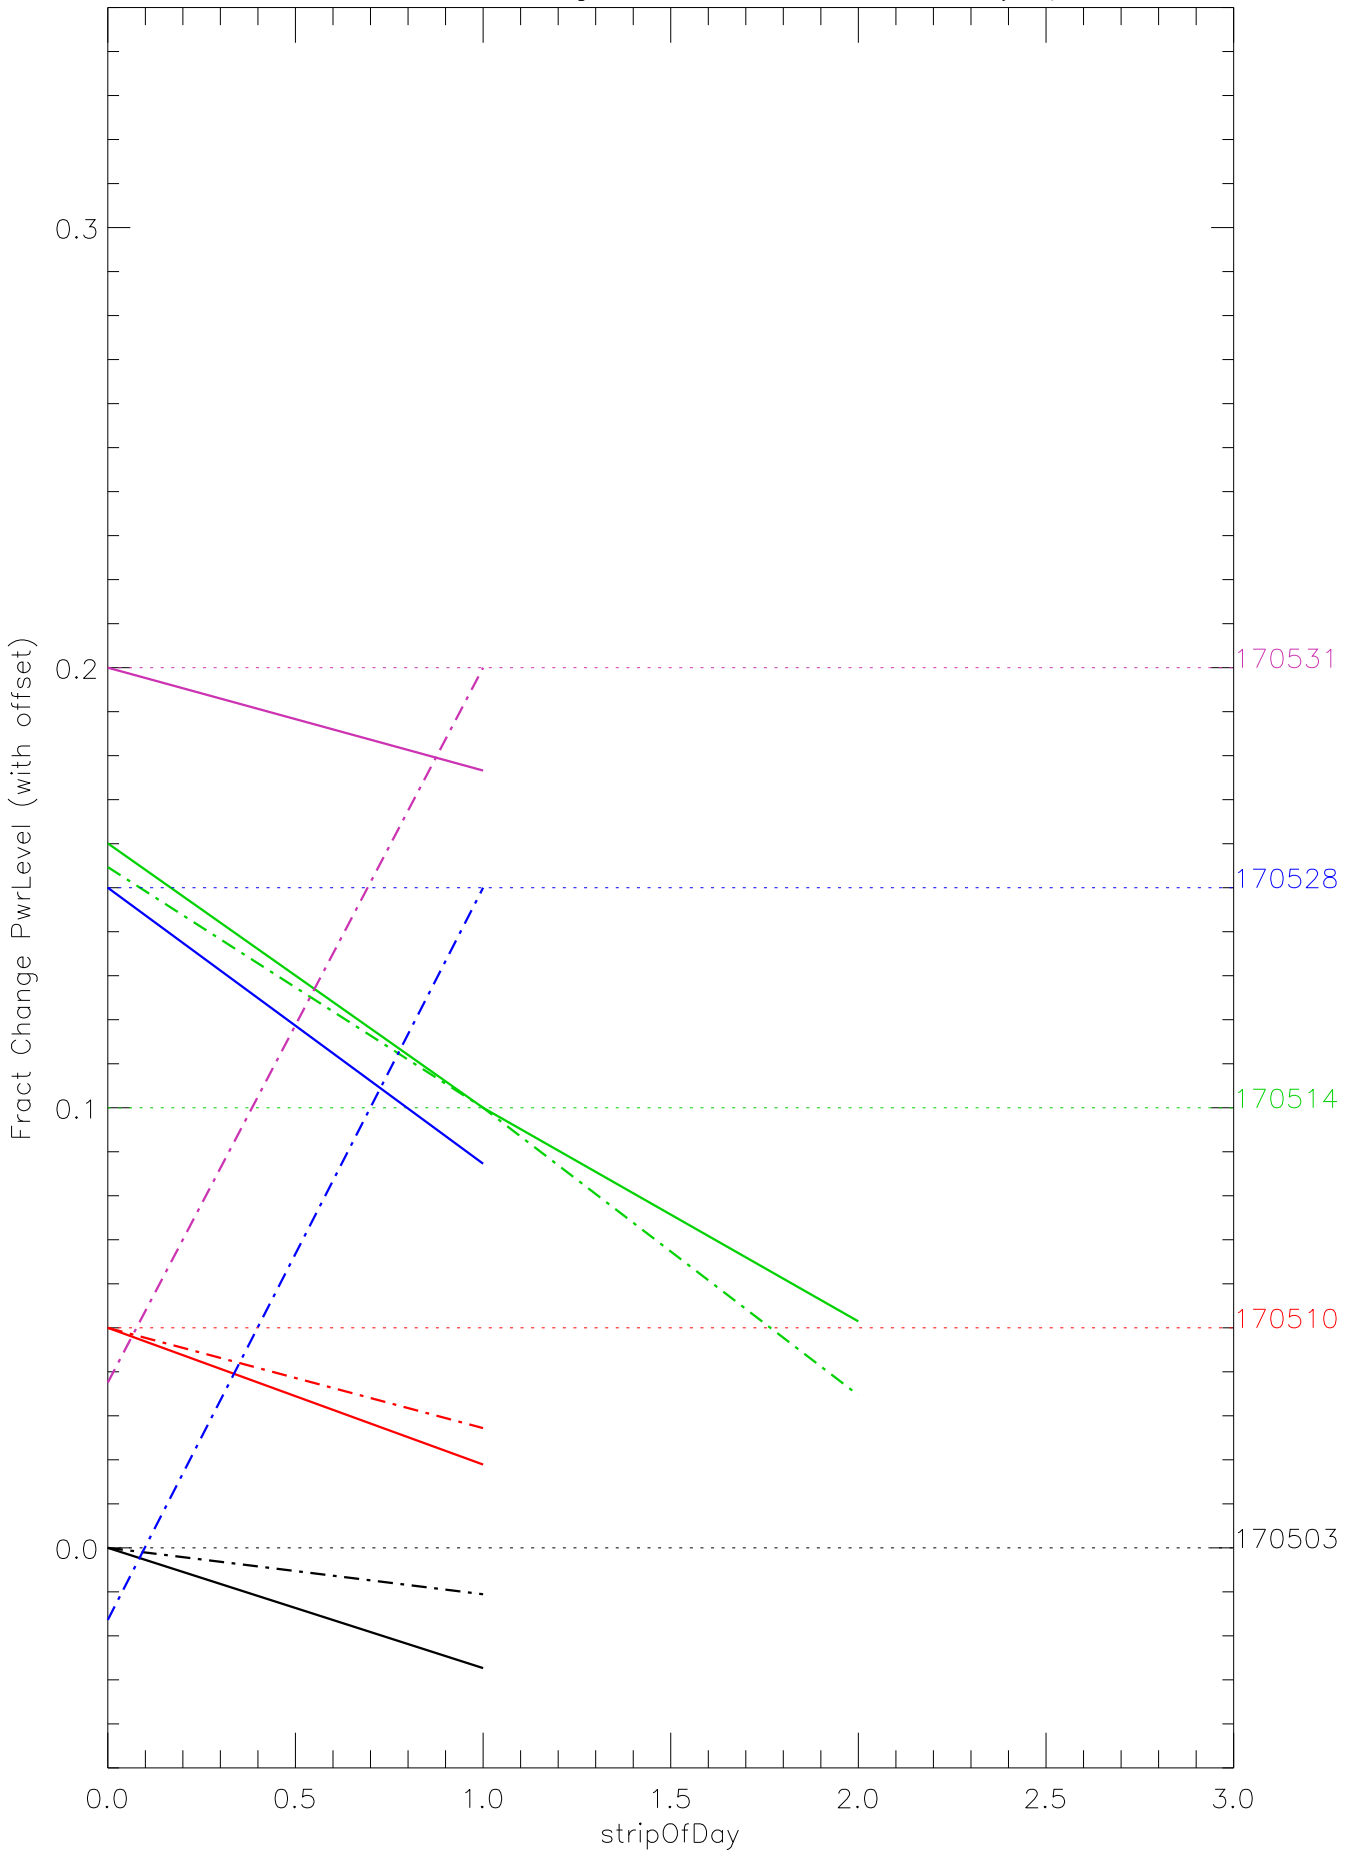

a2048 fractional change PwrLevel for each day. pixel:0

a2048 fractional change PwrLevel for each day. pixel:1

a2048 fractional change PwrLevel for each day. pixel:2

a2048 fractional change PwrLevel for each day. pixel:3

a2048 fractional change PwrLevel for each day. pixel:4

a2048 fractional change PwrLevel for each day. pixel:5

a2048 fractional change PwrLevel for each day. pixel:6