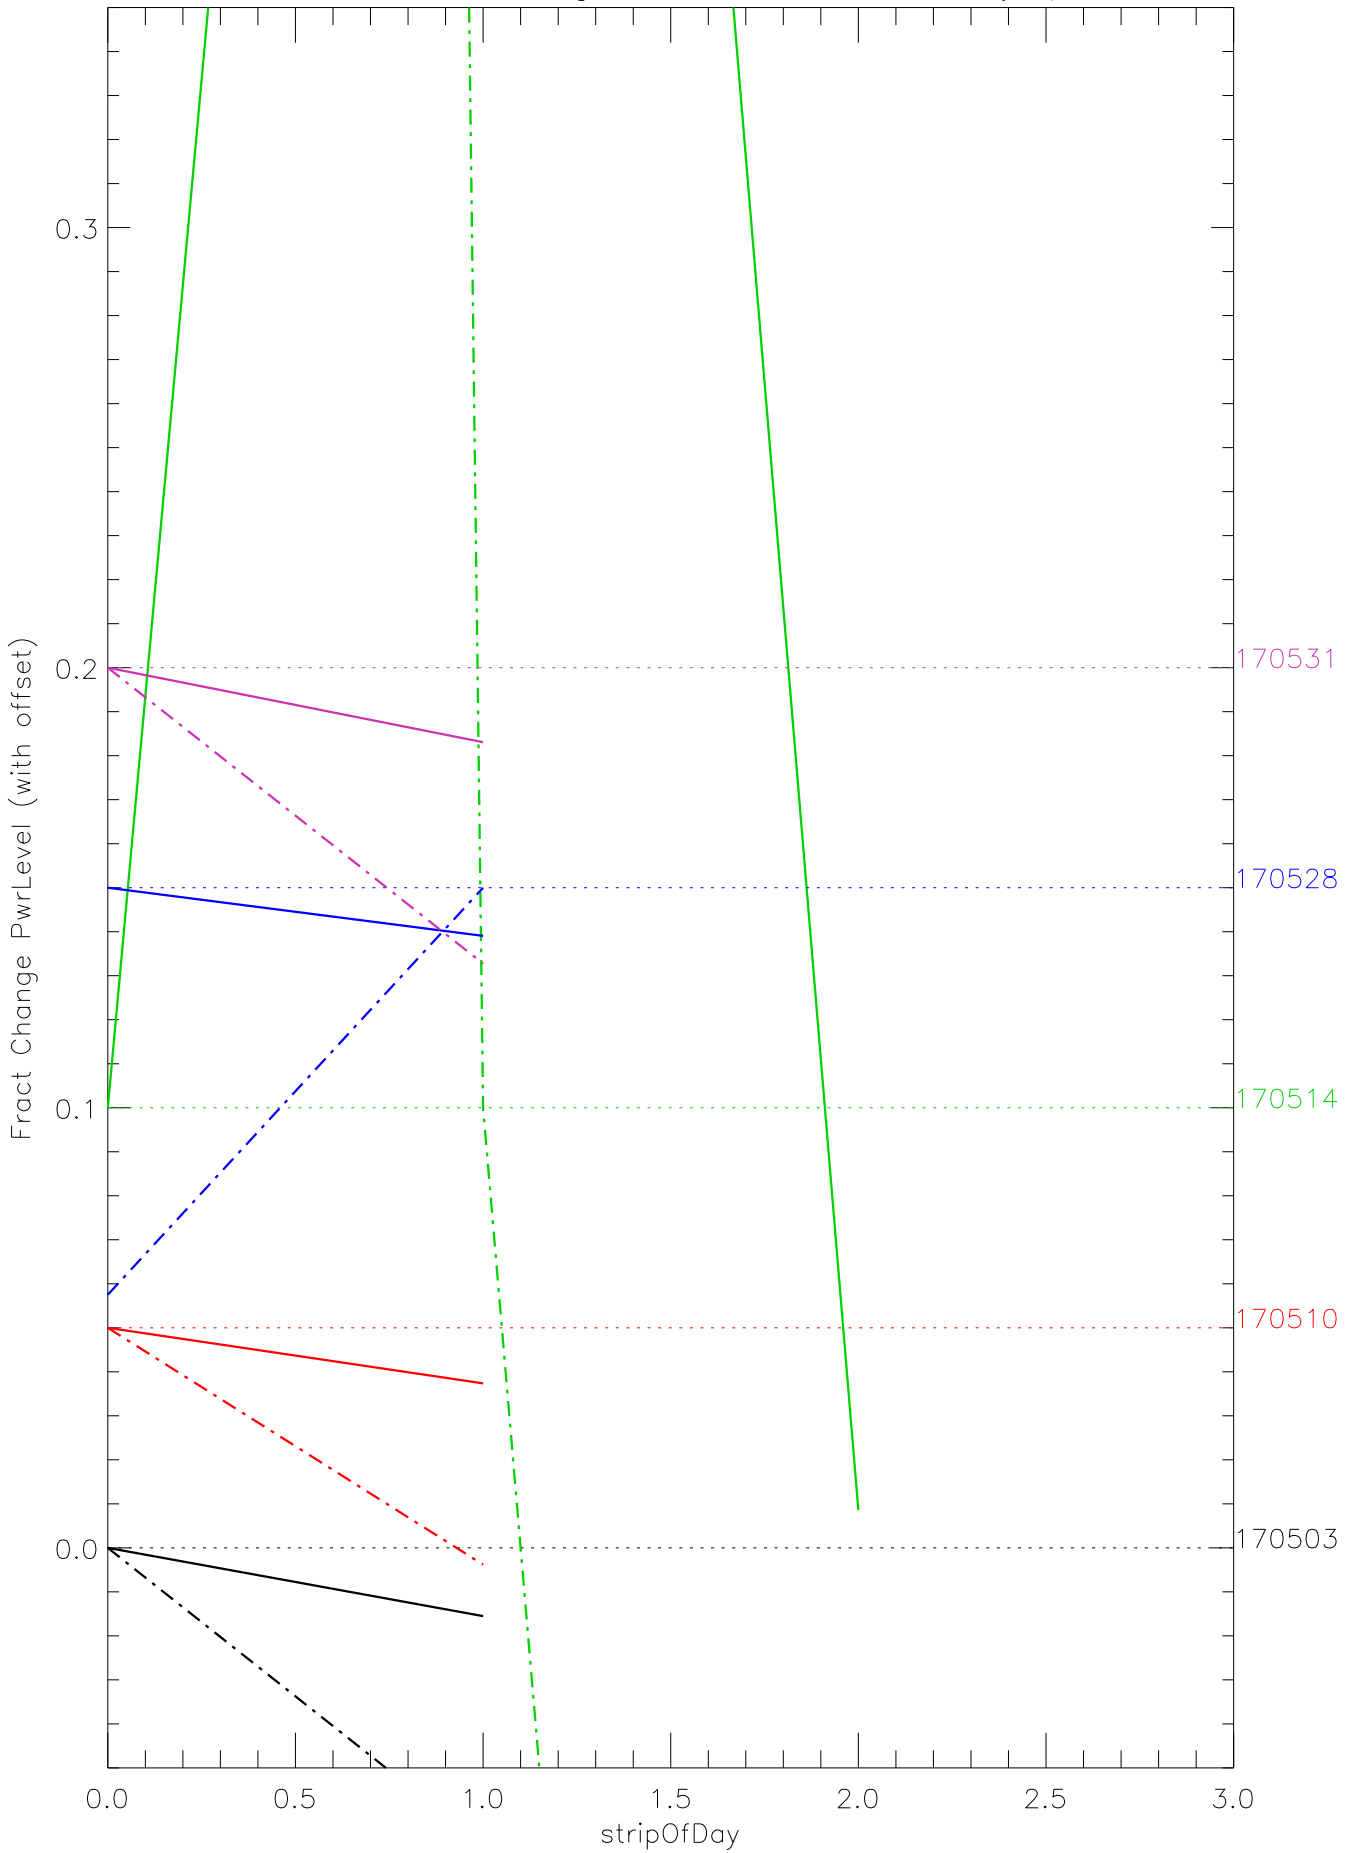

a2048 fractional change PwrLevel for each day. pixel:0

a2048 fractional change PwrLevel for each day. pixel:1

a2048 fractional change PwrLevel for each day. pixel:2

a2048 fractional change PwrLevel for each day. pixel:3

a2048 fractional change PwrLevel for each day. pixel:4

a2048 fractional change PwrLevel for each day. pixel:5

a2048 fractional change PwrLevel for each day. pixel:6