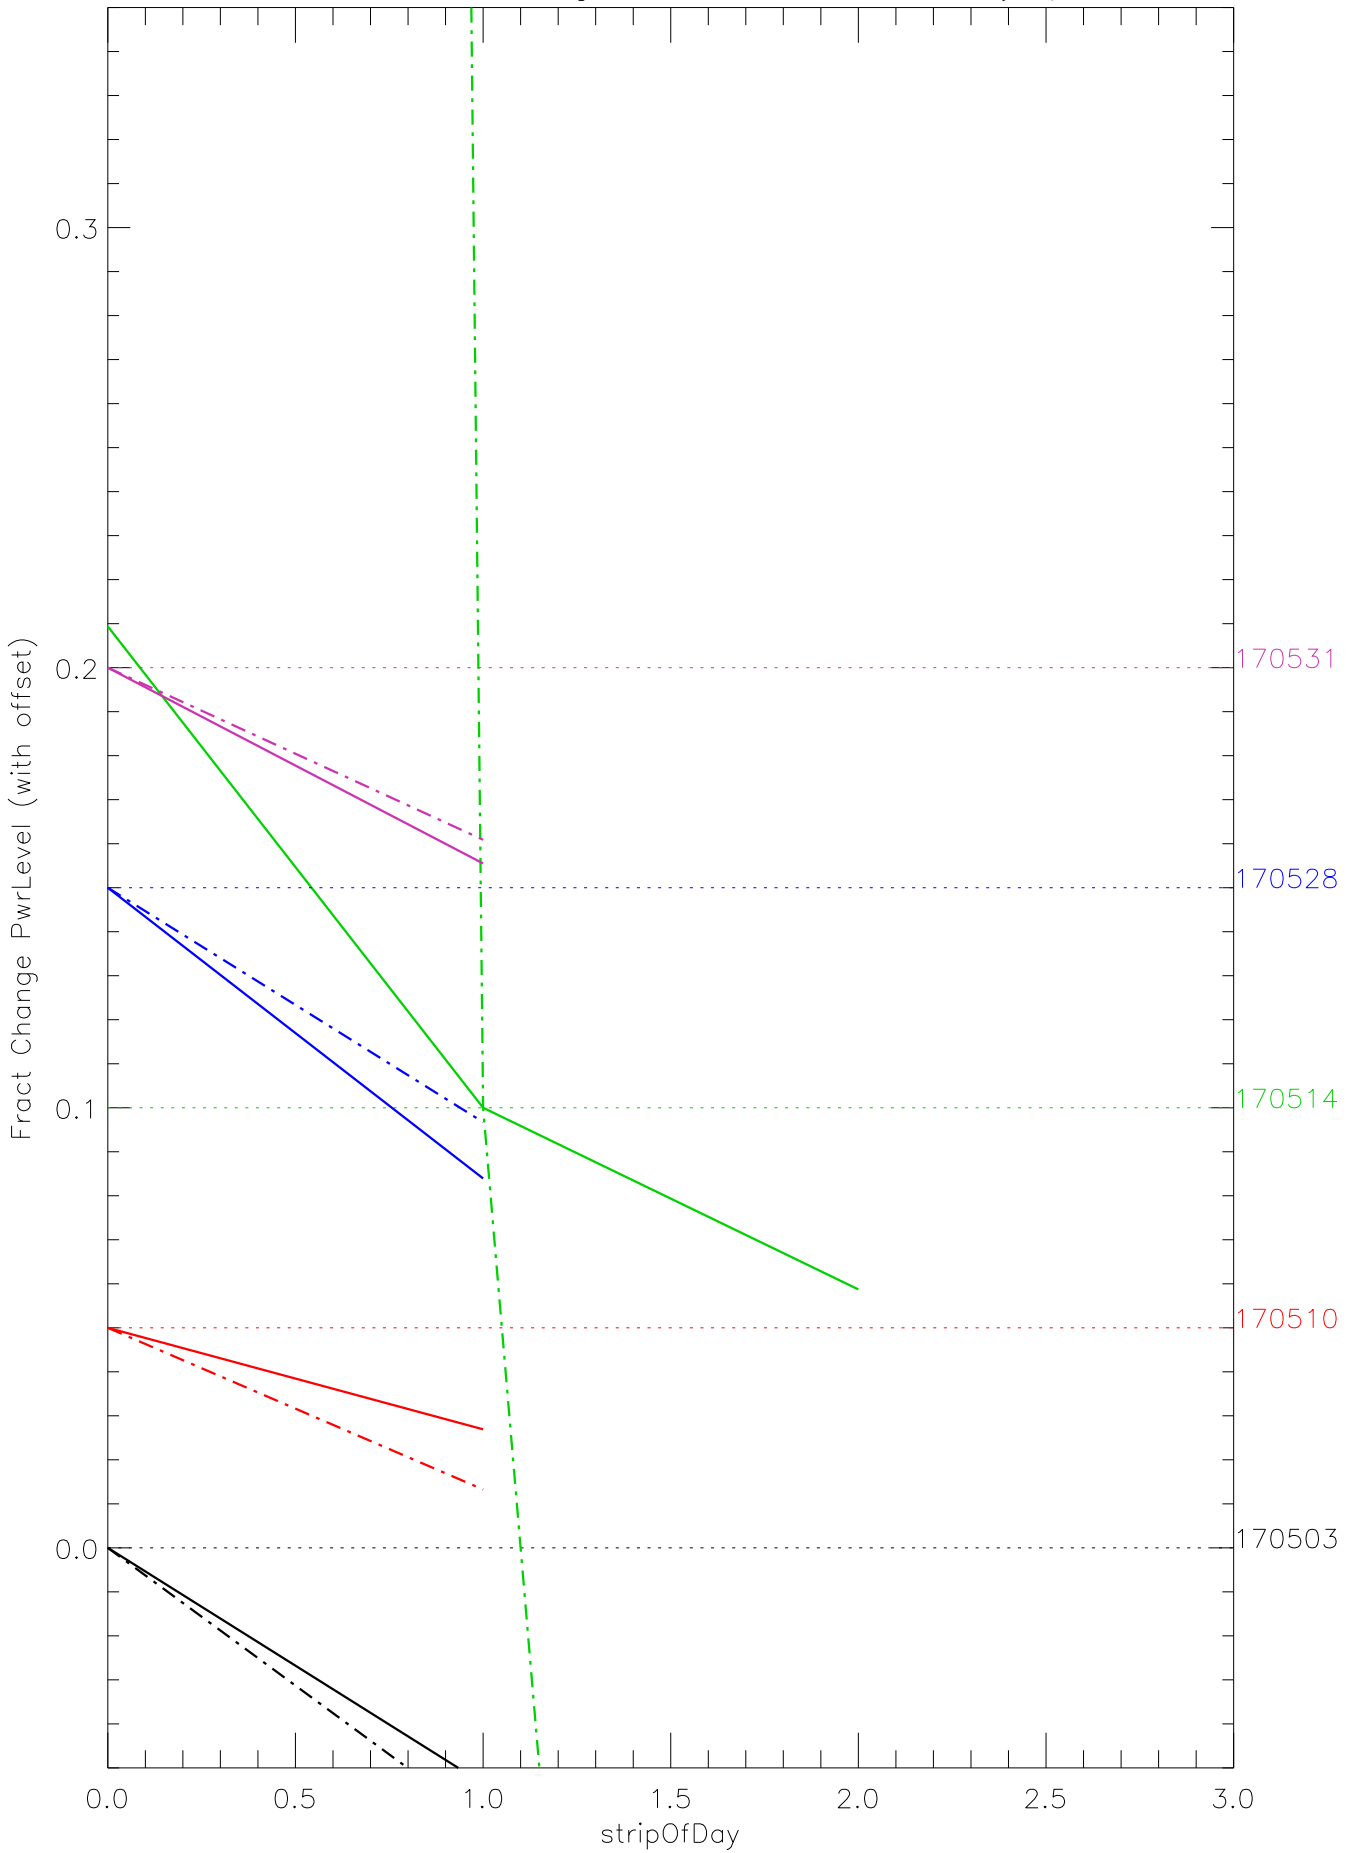

a2048 fractional change PwrLevel for each day. pixel:0

a2048 fractional change PwrLevel for each day. pixel:1

a2048 fractional change PwrLevel for each day. pixel:2

a2048 fractional change PwrLevel for each day. pixel:3

a2048 fractional change PwrLevel for each day. pixel:4

a2048 fractional change PwrLevel for each day. pixel:5

a2048 fractional change PwrLevel for each day. pixel:6