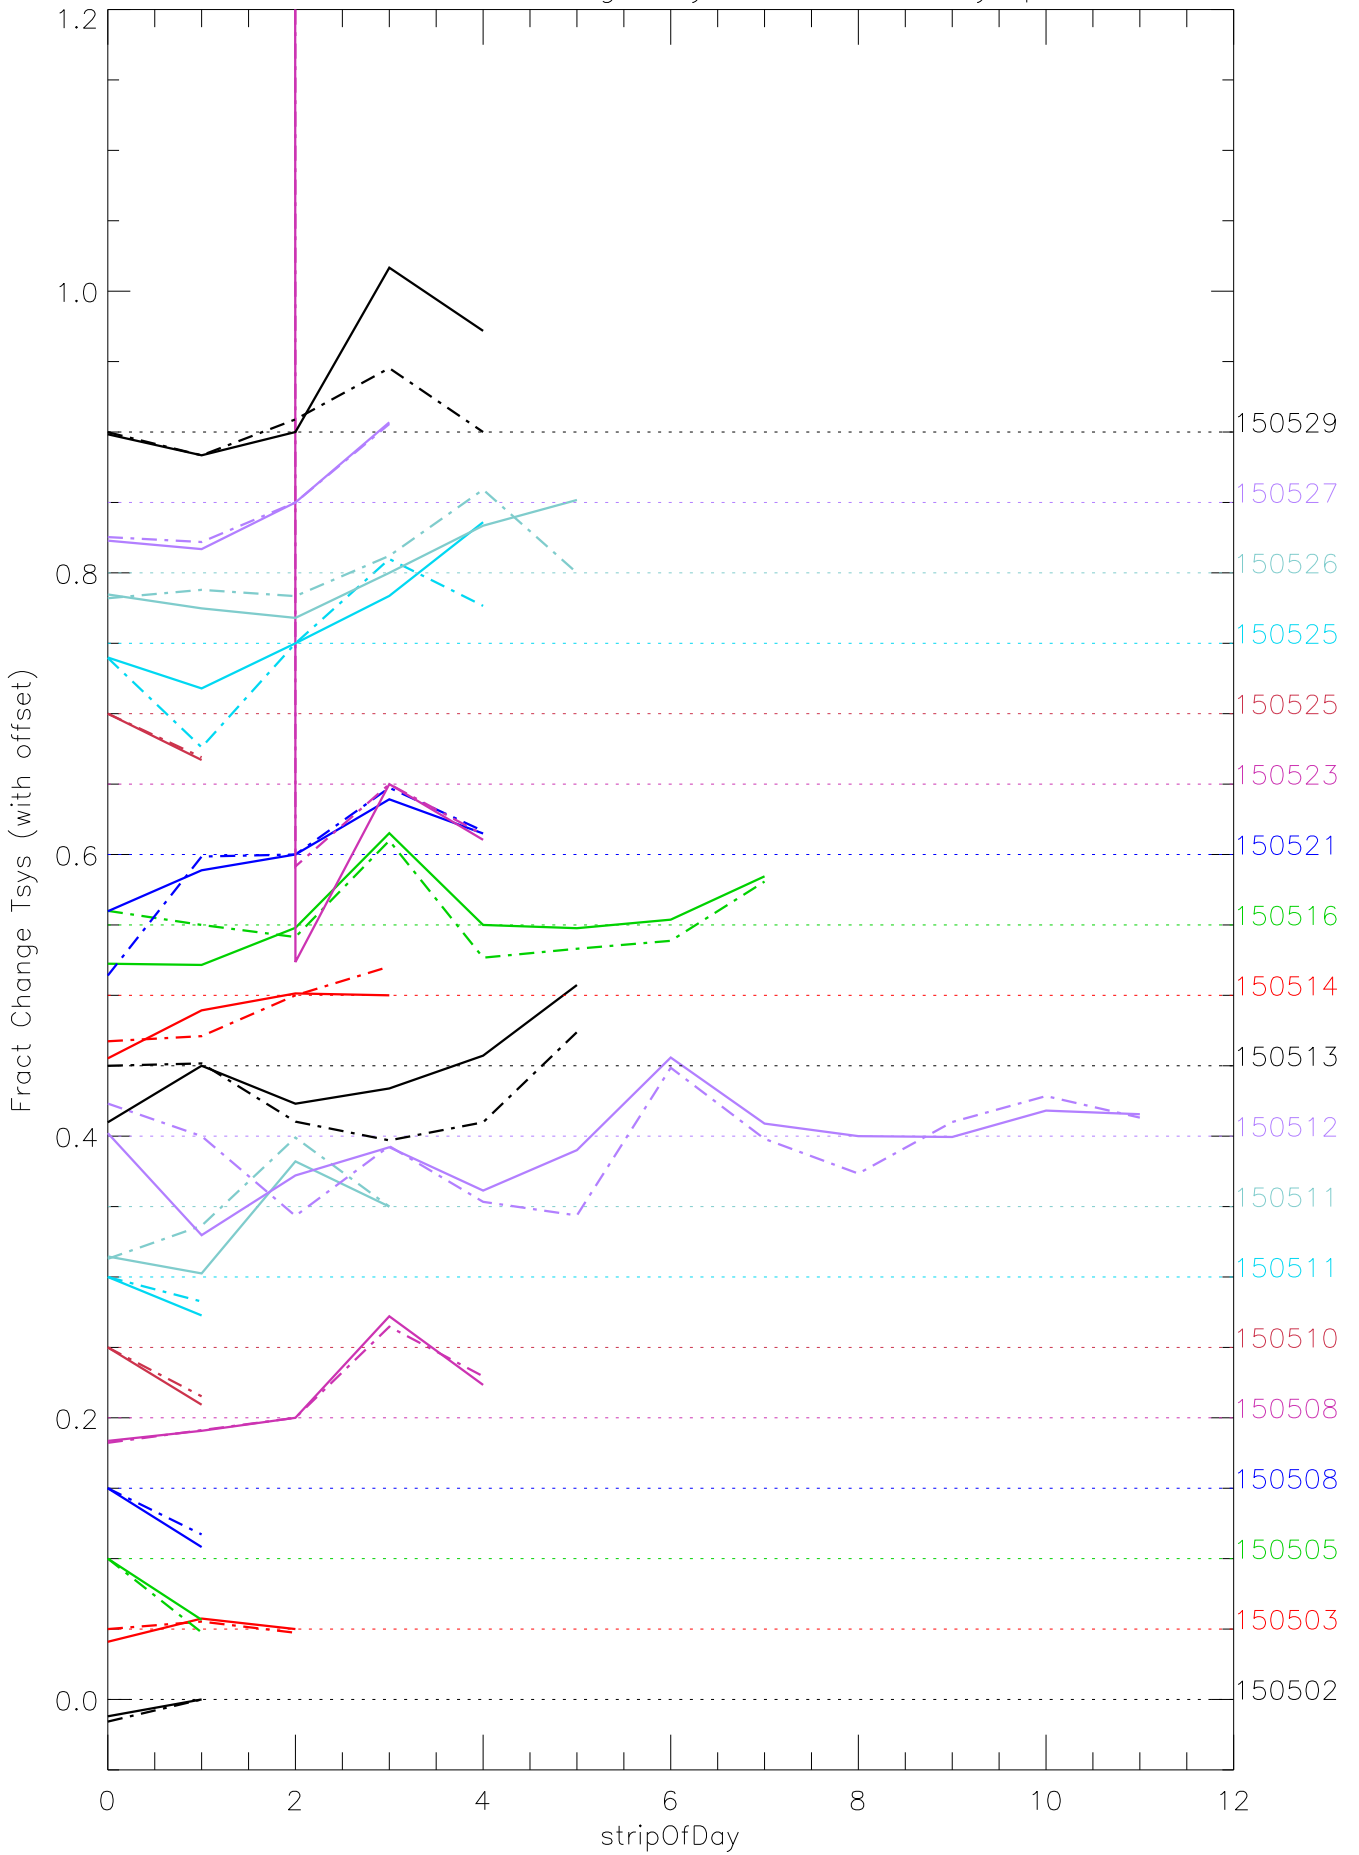

a2048 fractional change TsysK for each day. pixel:1

a2048 fractional change TsysK for each day. pixel:2

a2048 fractional change TsysK for each day. pixel:3

a2048 fractional change TsysK for each day. pixel:4

a2048 fractional change TsysK for each day. pixel:5

a2048 fractional change TsysK for each day. pixel:6