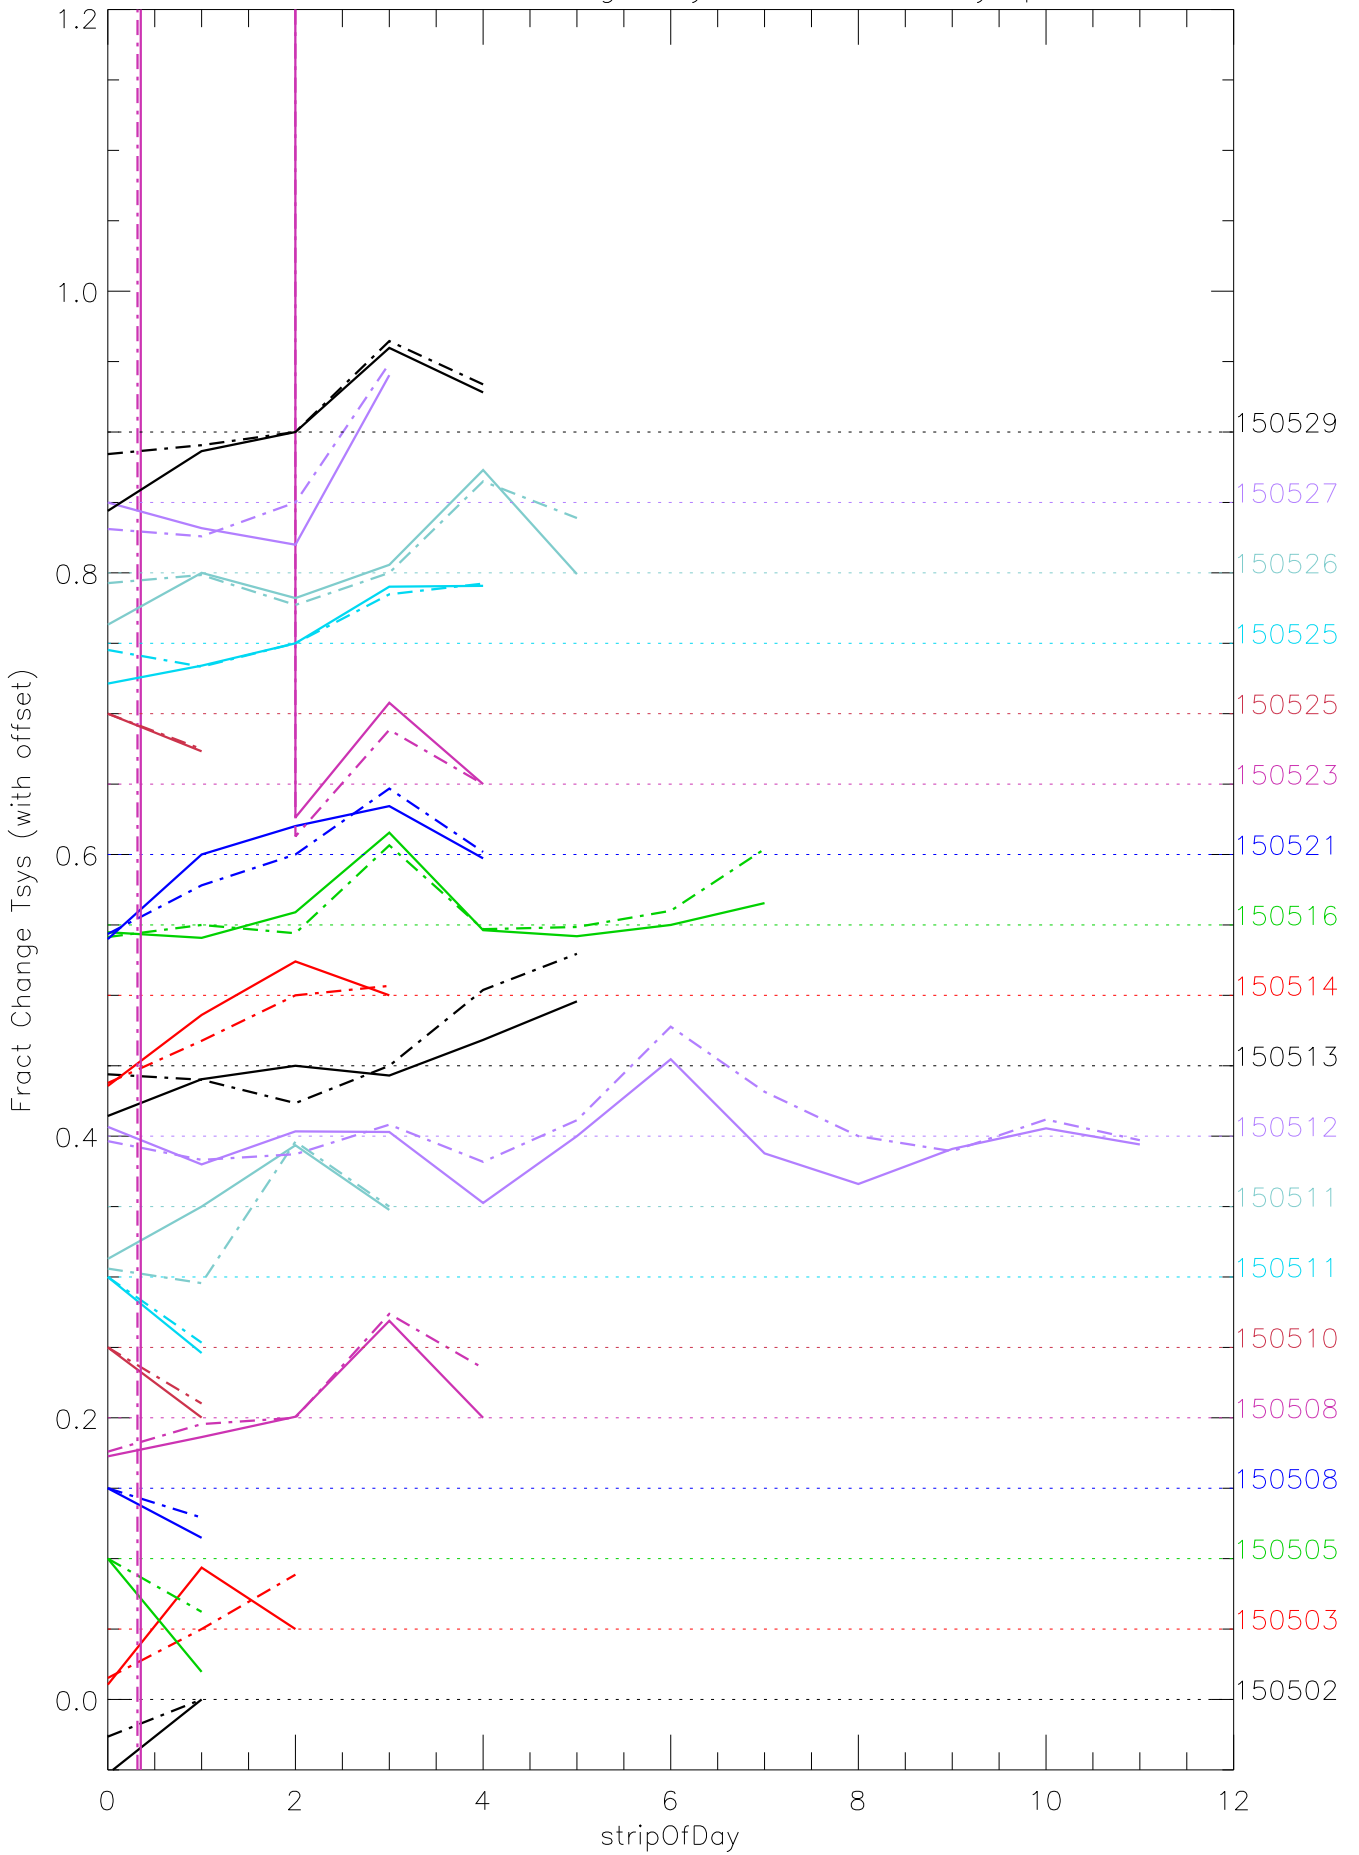

a2048 fractional change TsysK for each day. pixel:1

a2048 fractional change TsysK for each day. pixel:2

a2048 fractional change TsysK for each day. pixel:3

a2048 fractional change TsysK for each day. pixel:4

a2048 fractional change TsysK for each day. pixel:5

a2048 fractional change TsysK for each day. pixel:6