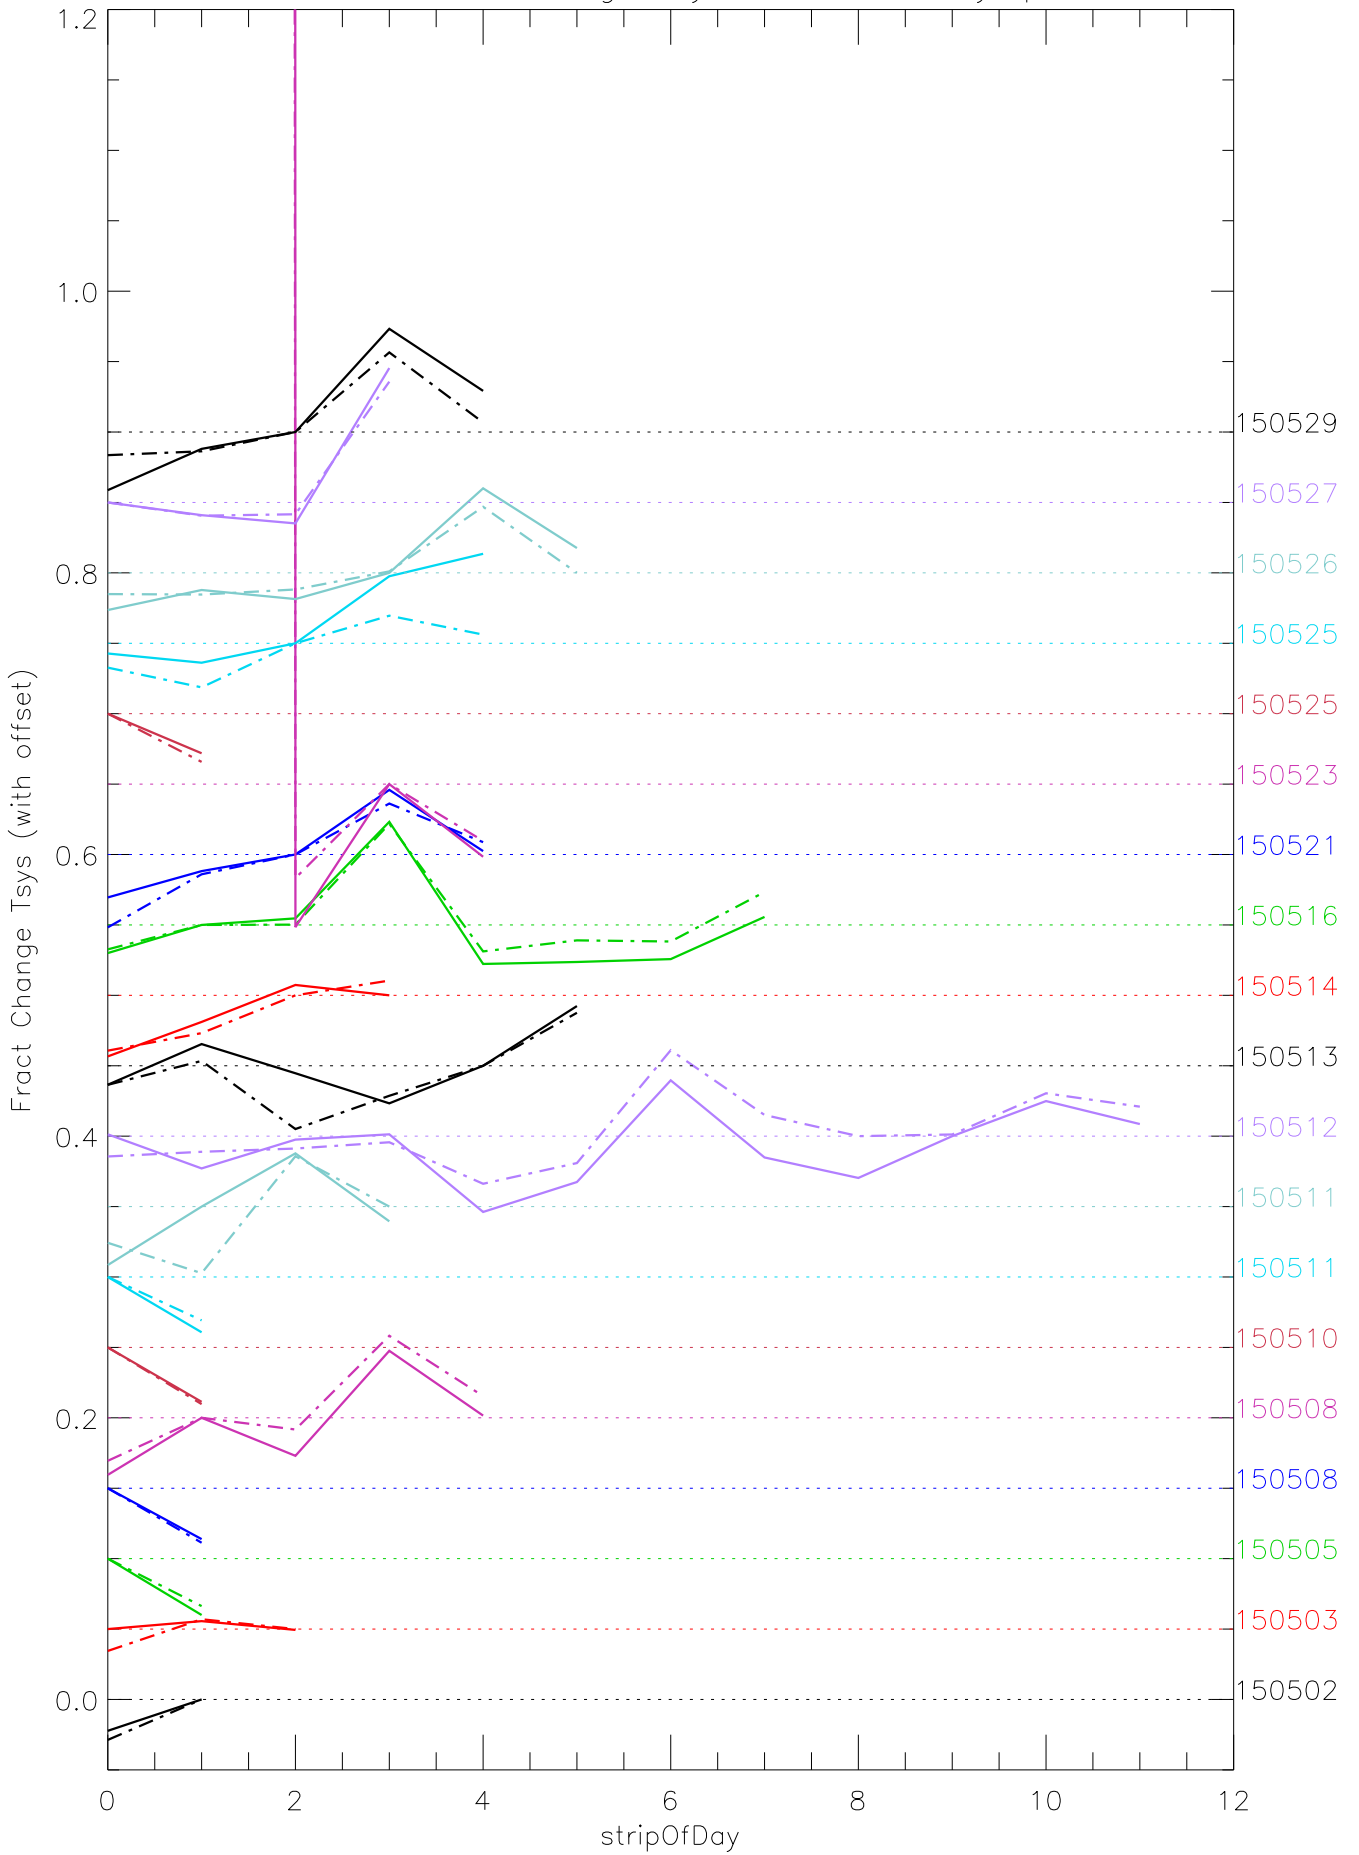

a2048 fractional change TsysK for each day. pixel:1

a2048 fractional change TsysK for each day. pixel:2

a2048 fractional change TsysK for each day. pixel:3

a2048 fractional change TsysK for each day. pixel:4

a2048 fractional change TsysK for each day. pixel:5

a2048 fractional change TsysK for each day. pixel:6