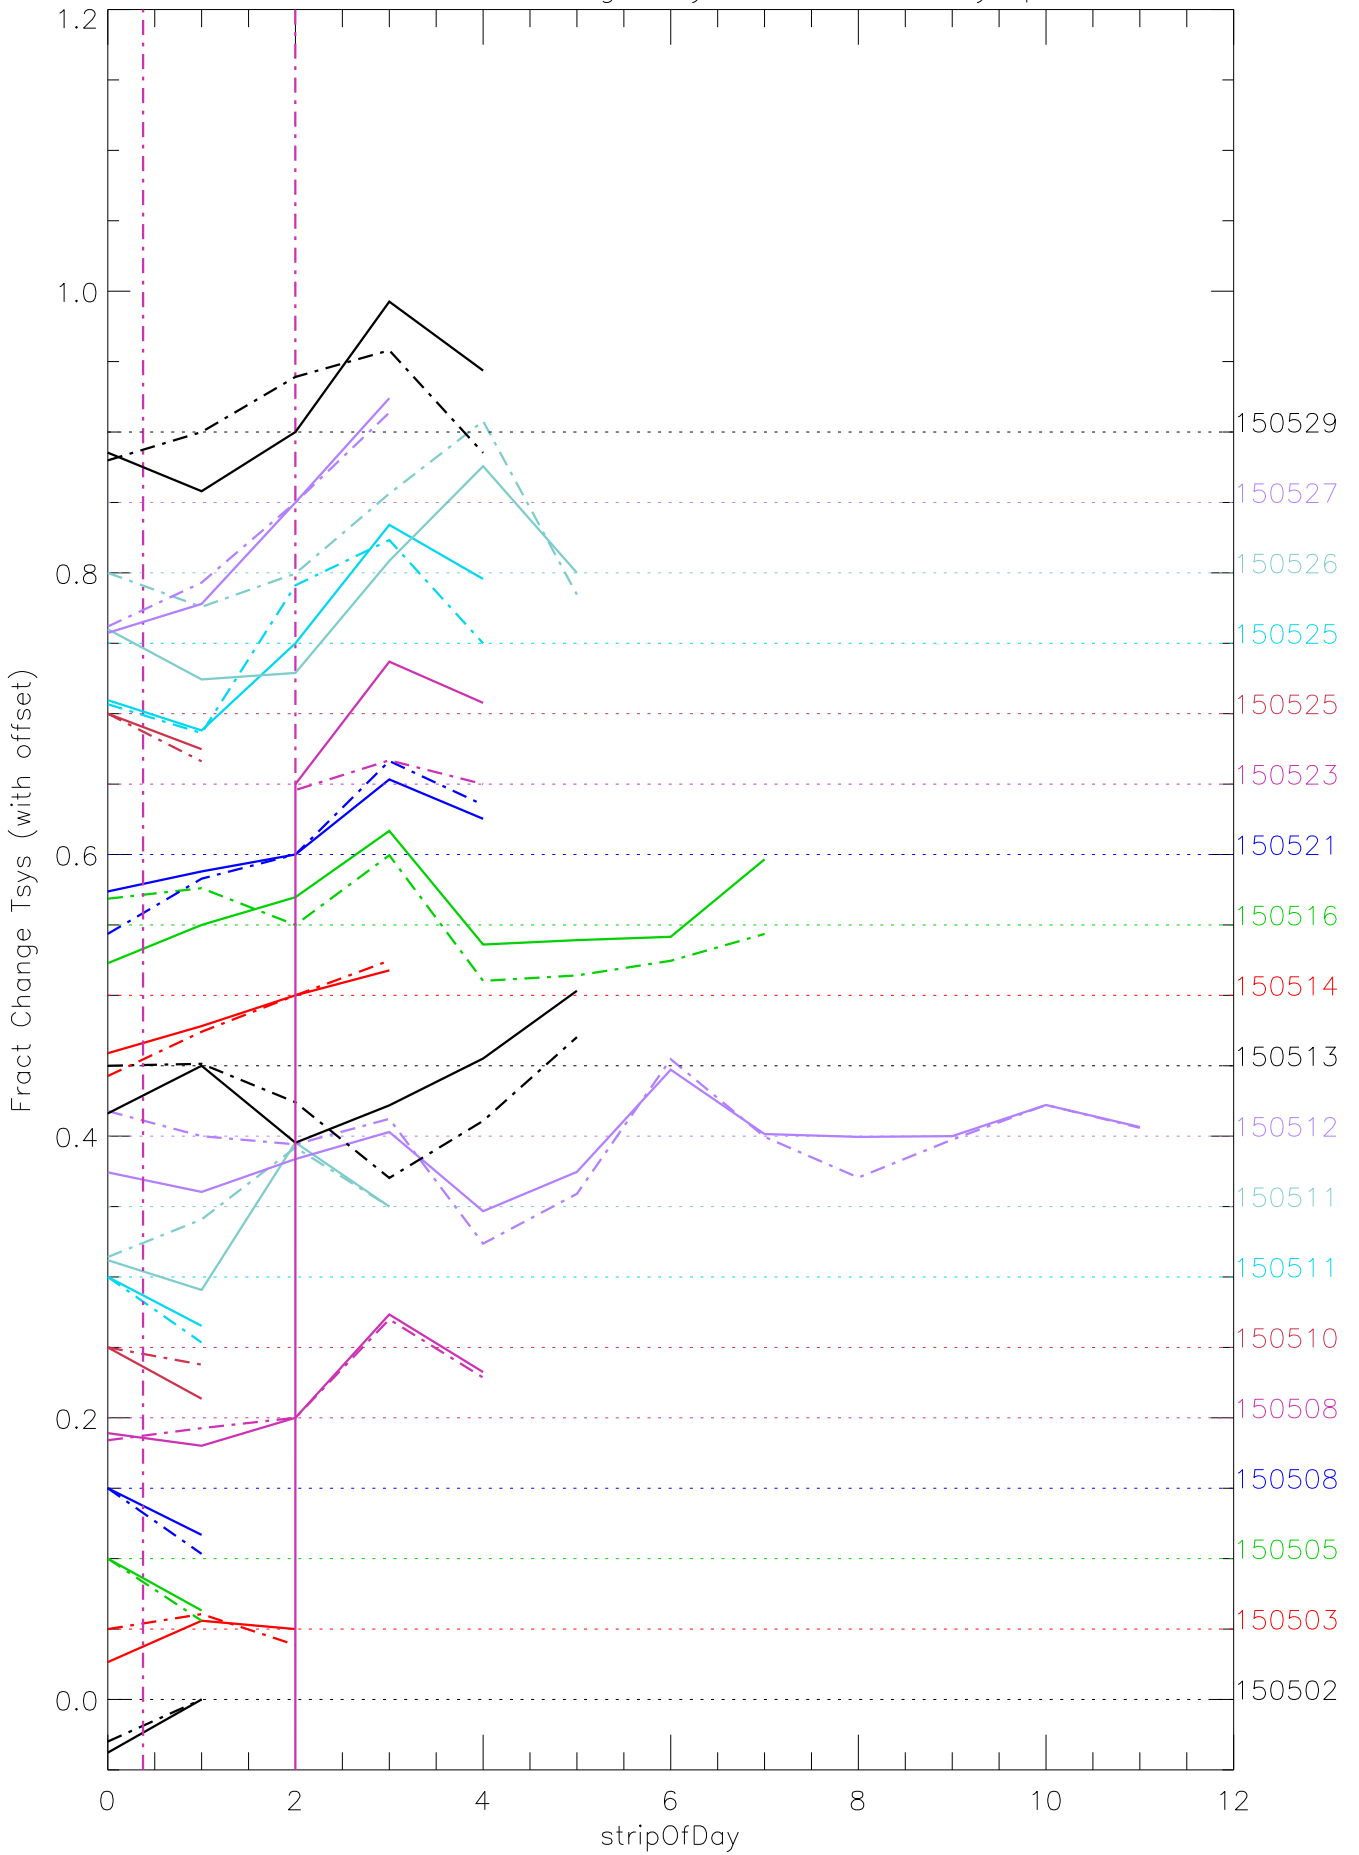

a2048 fractional change TsysK for each day. pixel:1

a2048 fractional change TsysK for each day. pixel:2

a2048 fractional change TsysK for each day. pixel:3

a2048 fractional change TsysK for each day. pixel:4

a2048 fractional change TsysK for each day. pixel:5

a2048 fractional change TsysK for each day. pixel:6