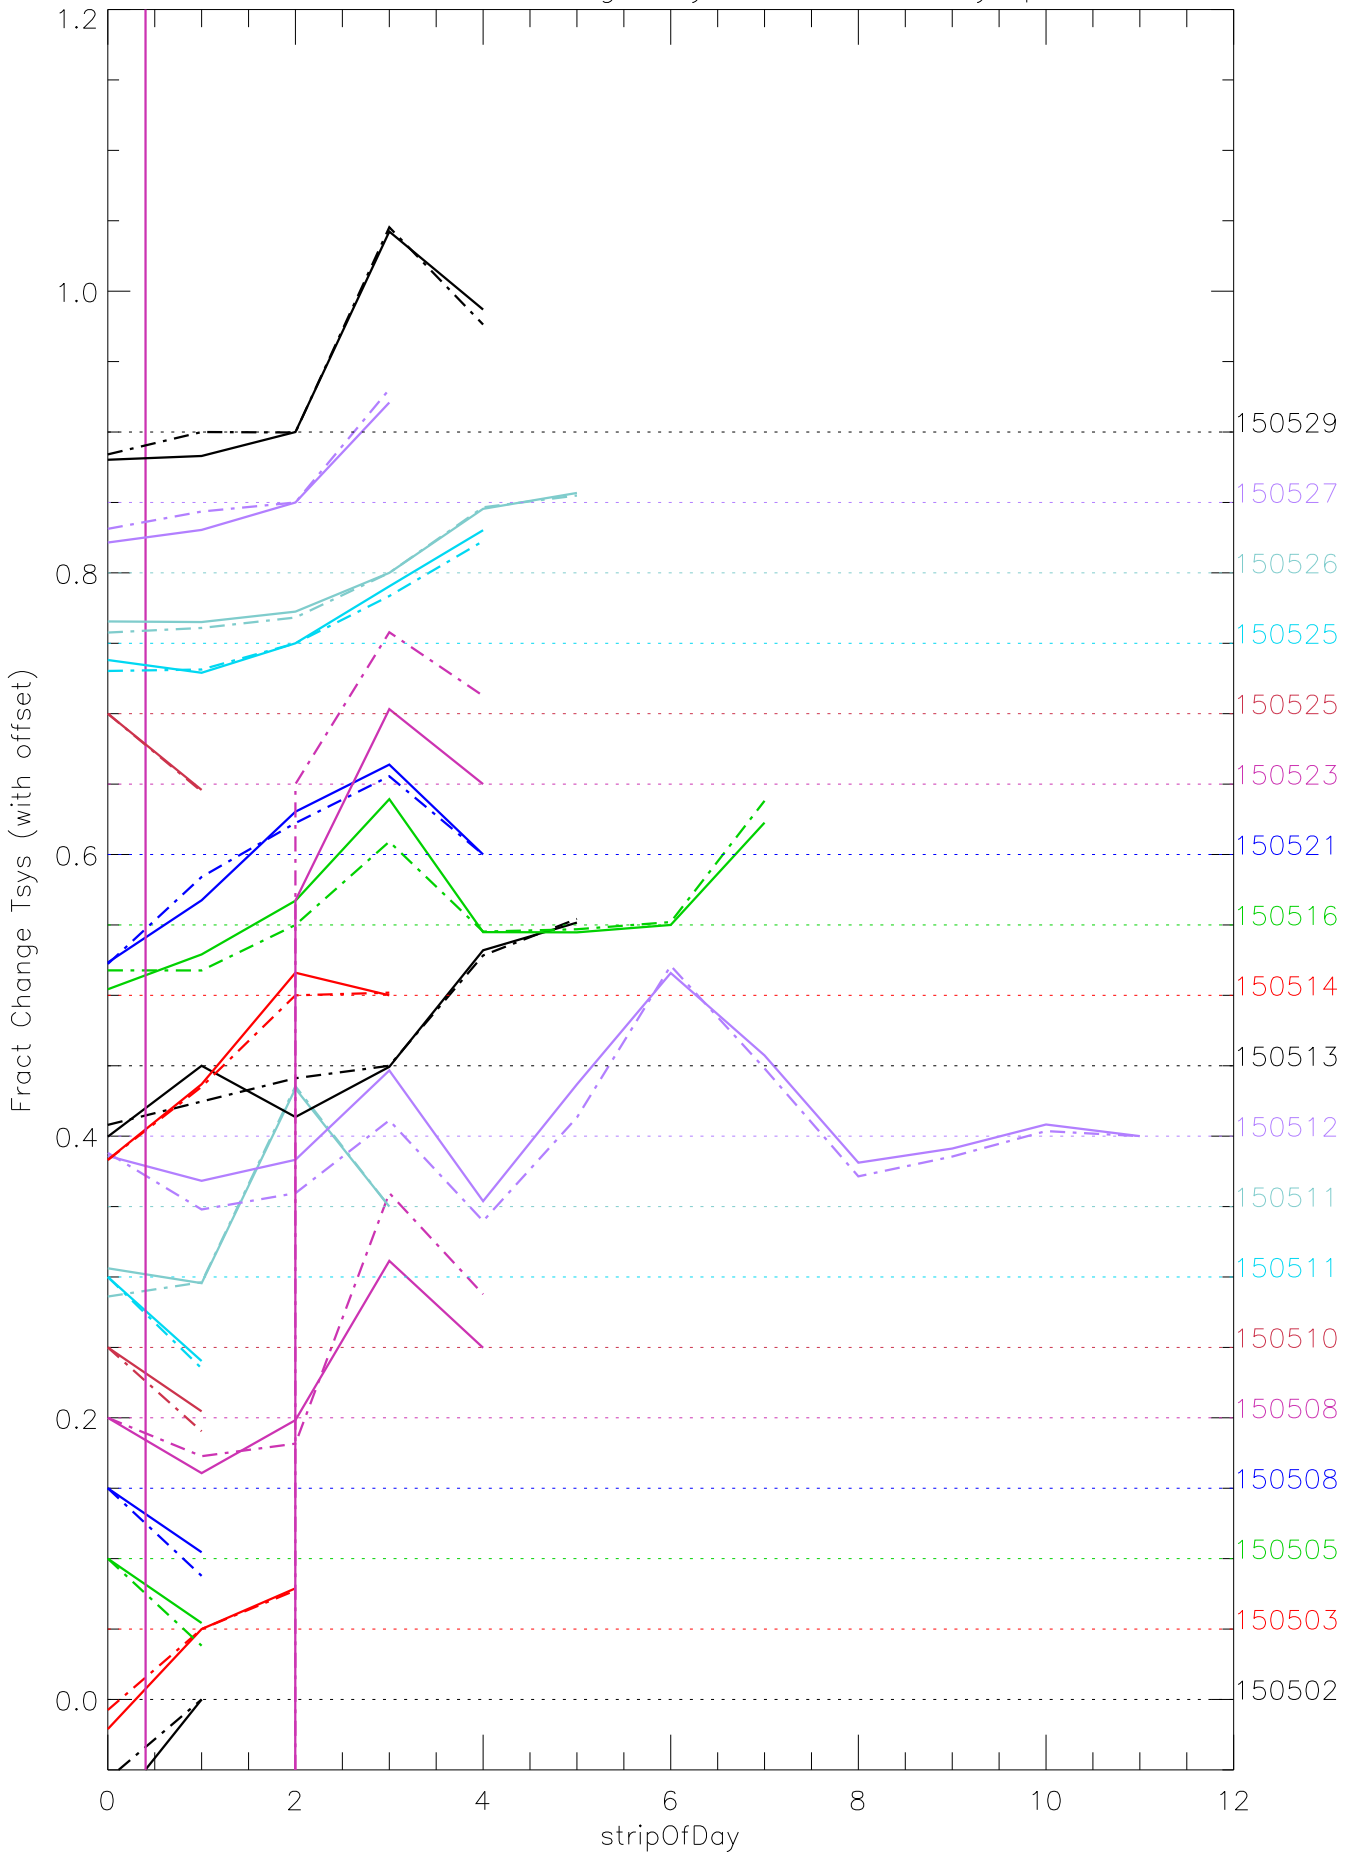

a2048 fractional change TsysK for each day. pixel:1

a2048 fractional change TsysK for each day. pixel:2

a2048 fractional change TsysK for each day. pixel:3

a2048 fractional change TsysK for each day. pixel:4

a2048 fractional change TsysK for each day. pixel:5

a2048 fractional change TsysK for each day. pixel:6