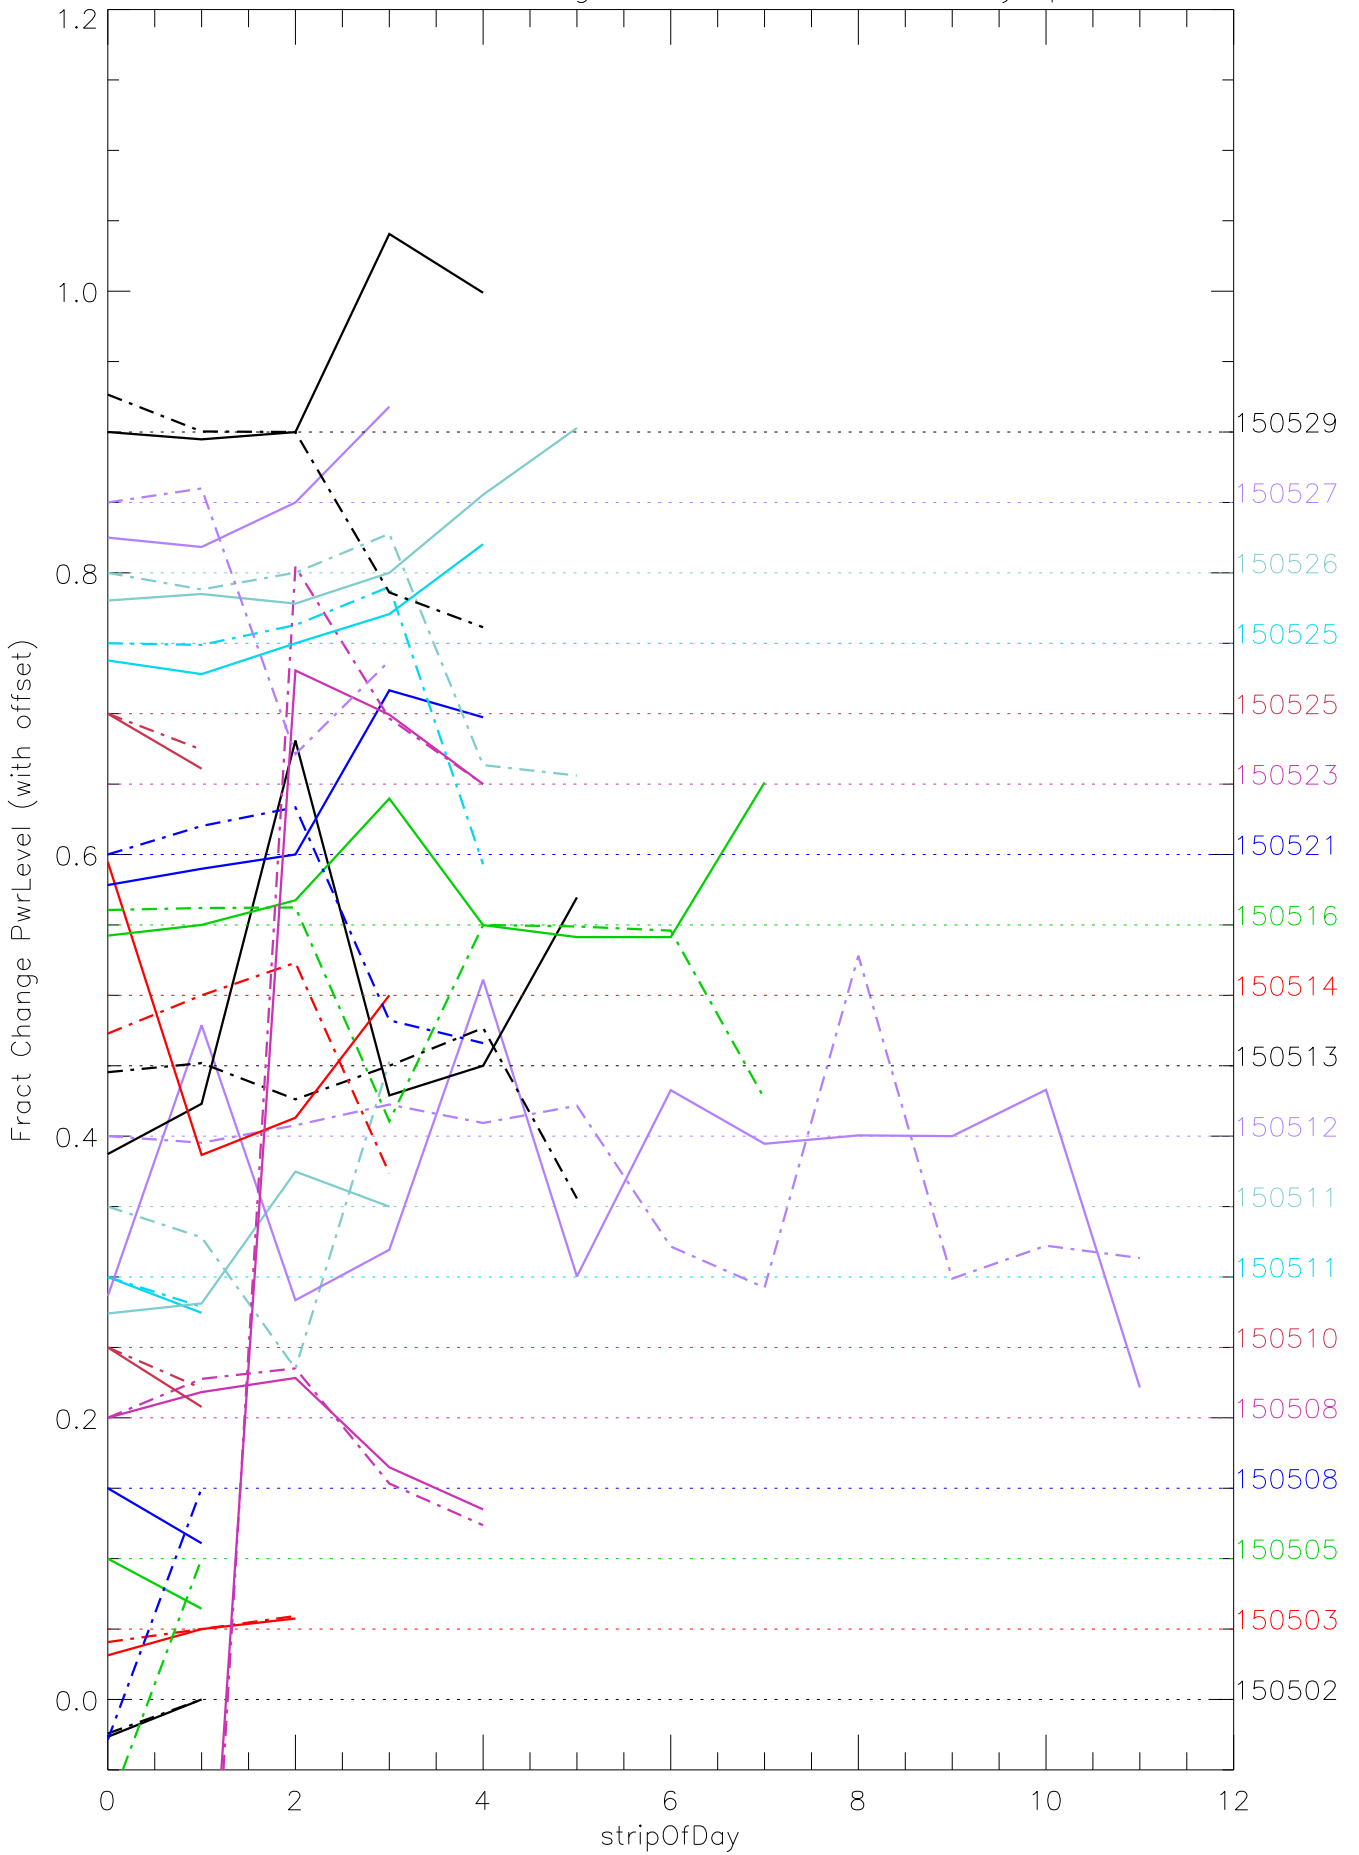

a2048 fractional change PwrLevel for each day. pixel:0

a2048 fractional change PwrLevel for each day. pixel:1

a2048 fractional change PwrLevel for each day. pixel:2

a2048 fractional change PwrLevel for each day. pixel:3

a2048 fractional change PwrLevel for each day. pixel:4

a2048 fractional change PwrLevel for each day. pixel:5

a2048 fractional change PwrLevel for each day. pixel:6