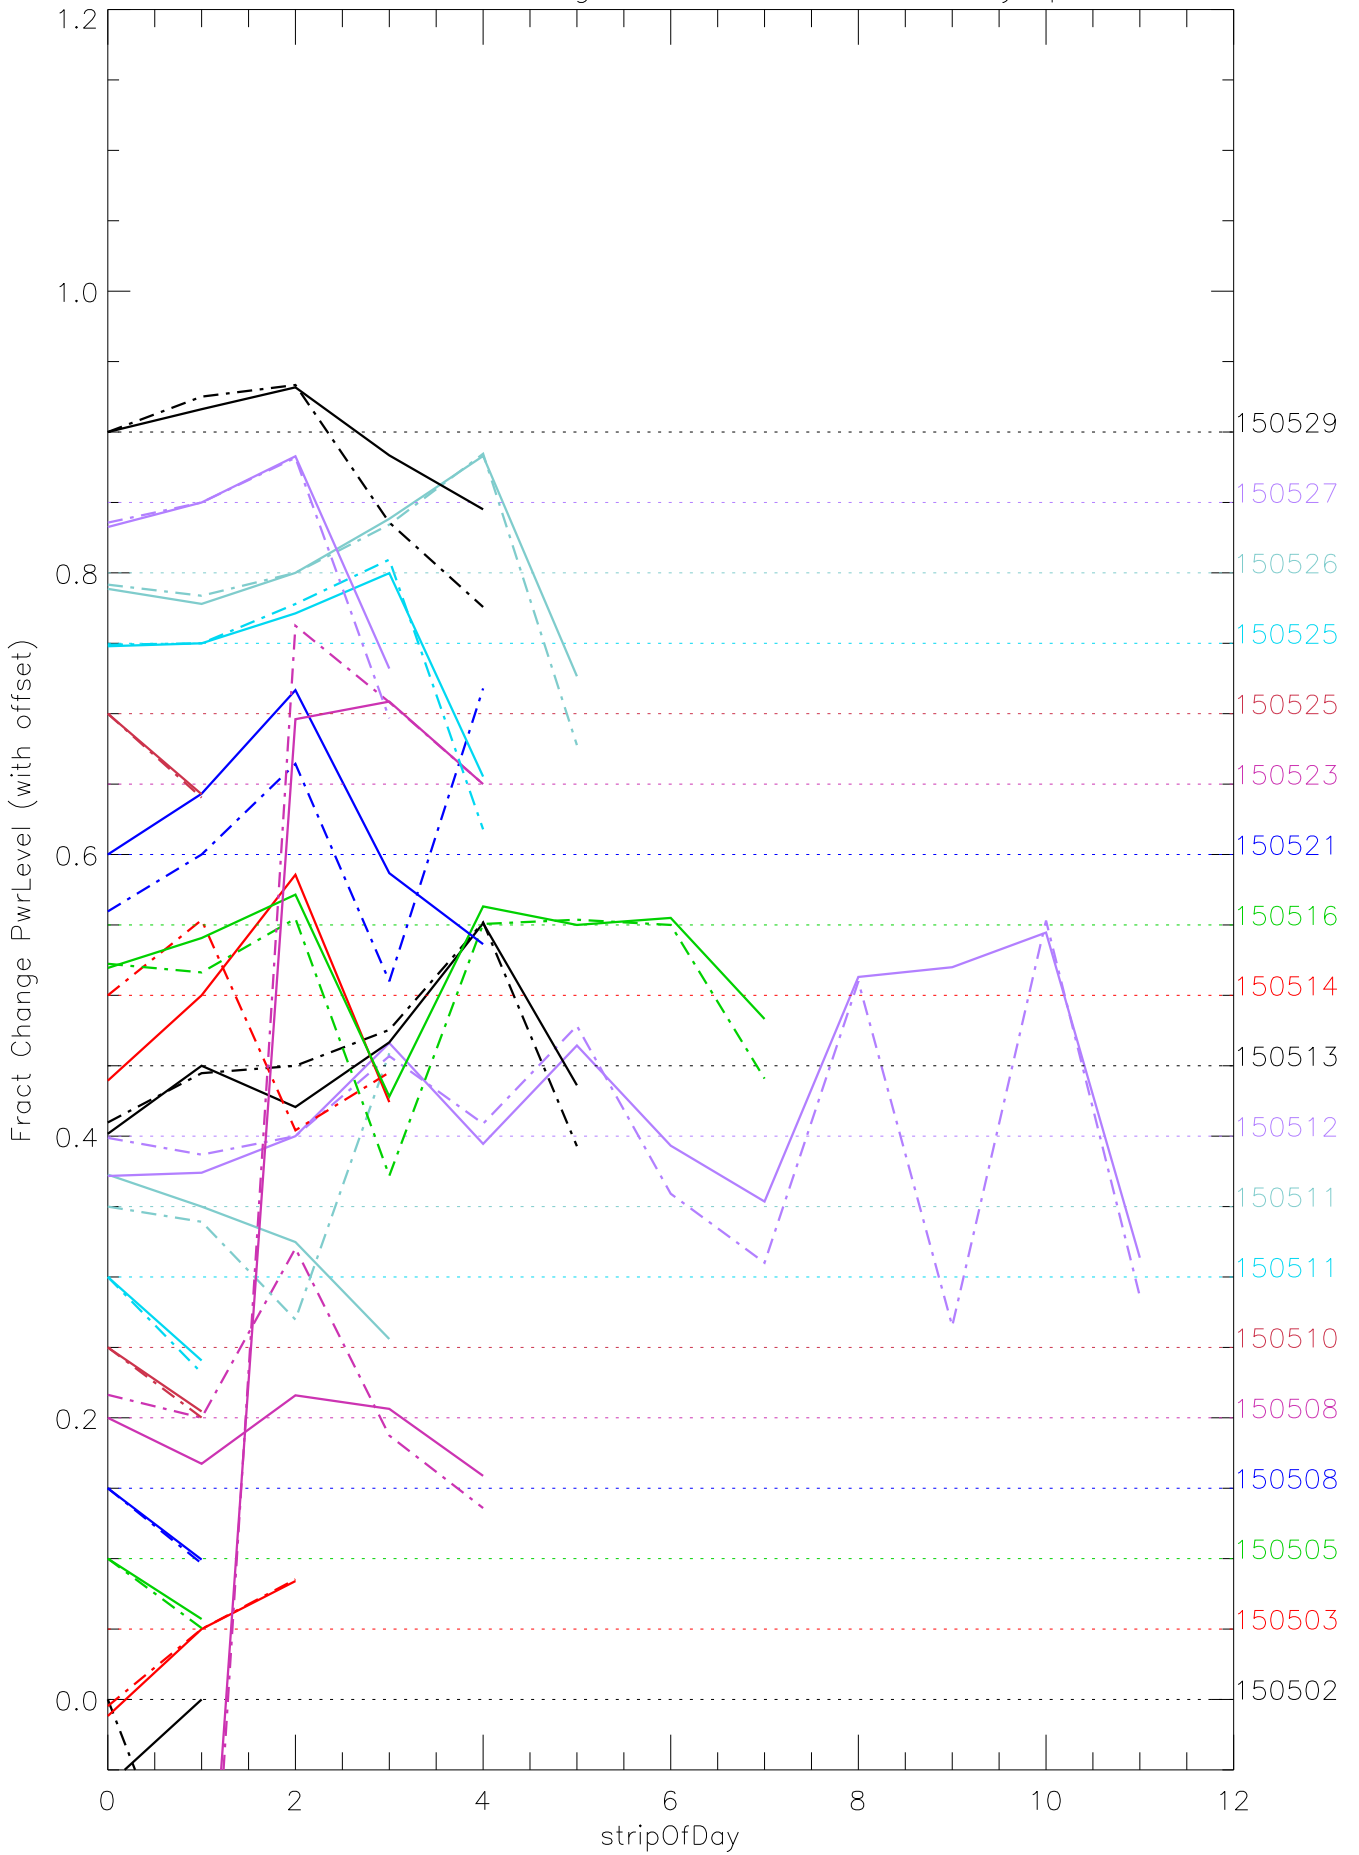

a2048 fractional change PwrLevel for each day. pixel:0

a2048 fractional change PwrLevel for each day. pixel:1

a2048 fractional change PwrLevel for each day. pixel:2

a2048 fractional change PwrLevel for each day. pixel:3

a2048 fractional change PwrLevel for each day. pixel:4

a2048 fractional change PwrLevel for each day. pixel:5

a2048 fractional change PwrLevel for each day. pixel:6