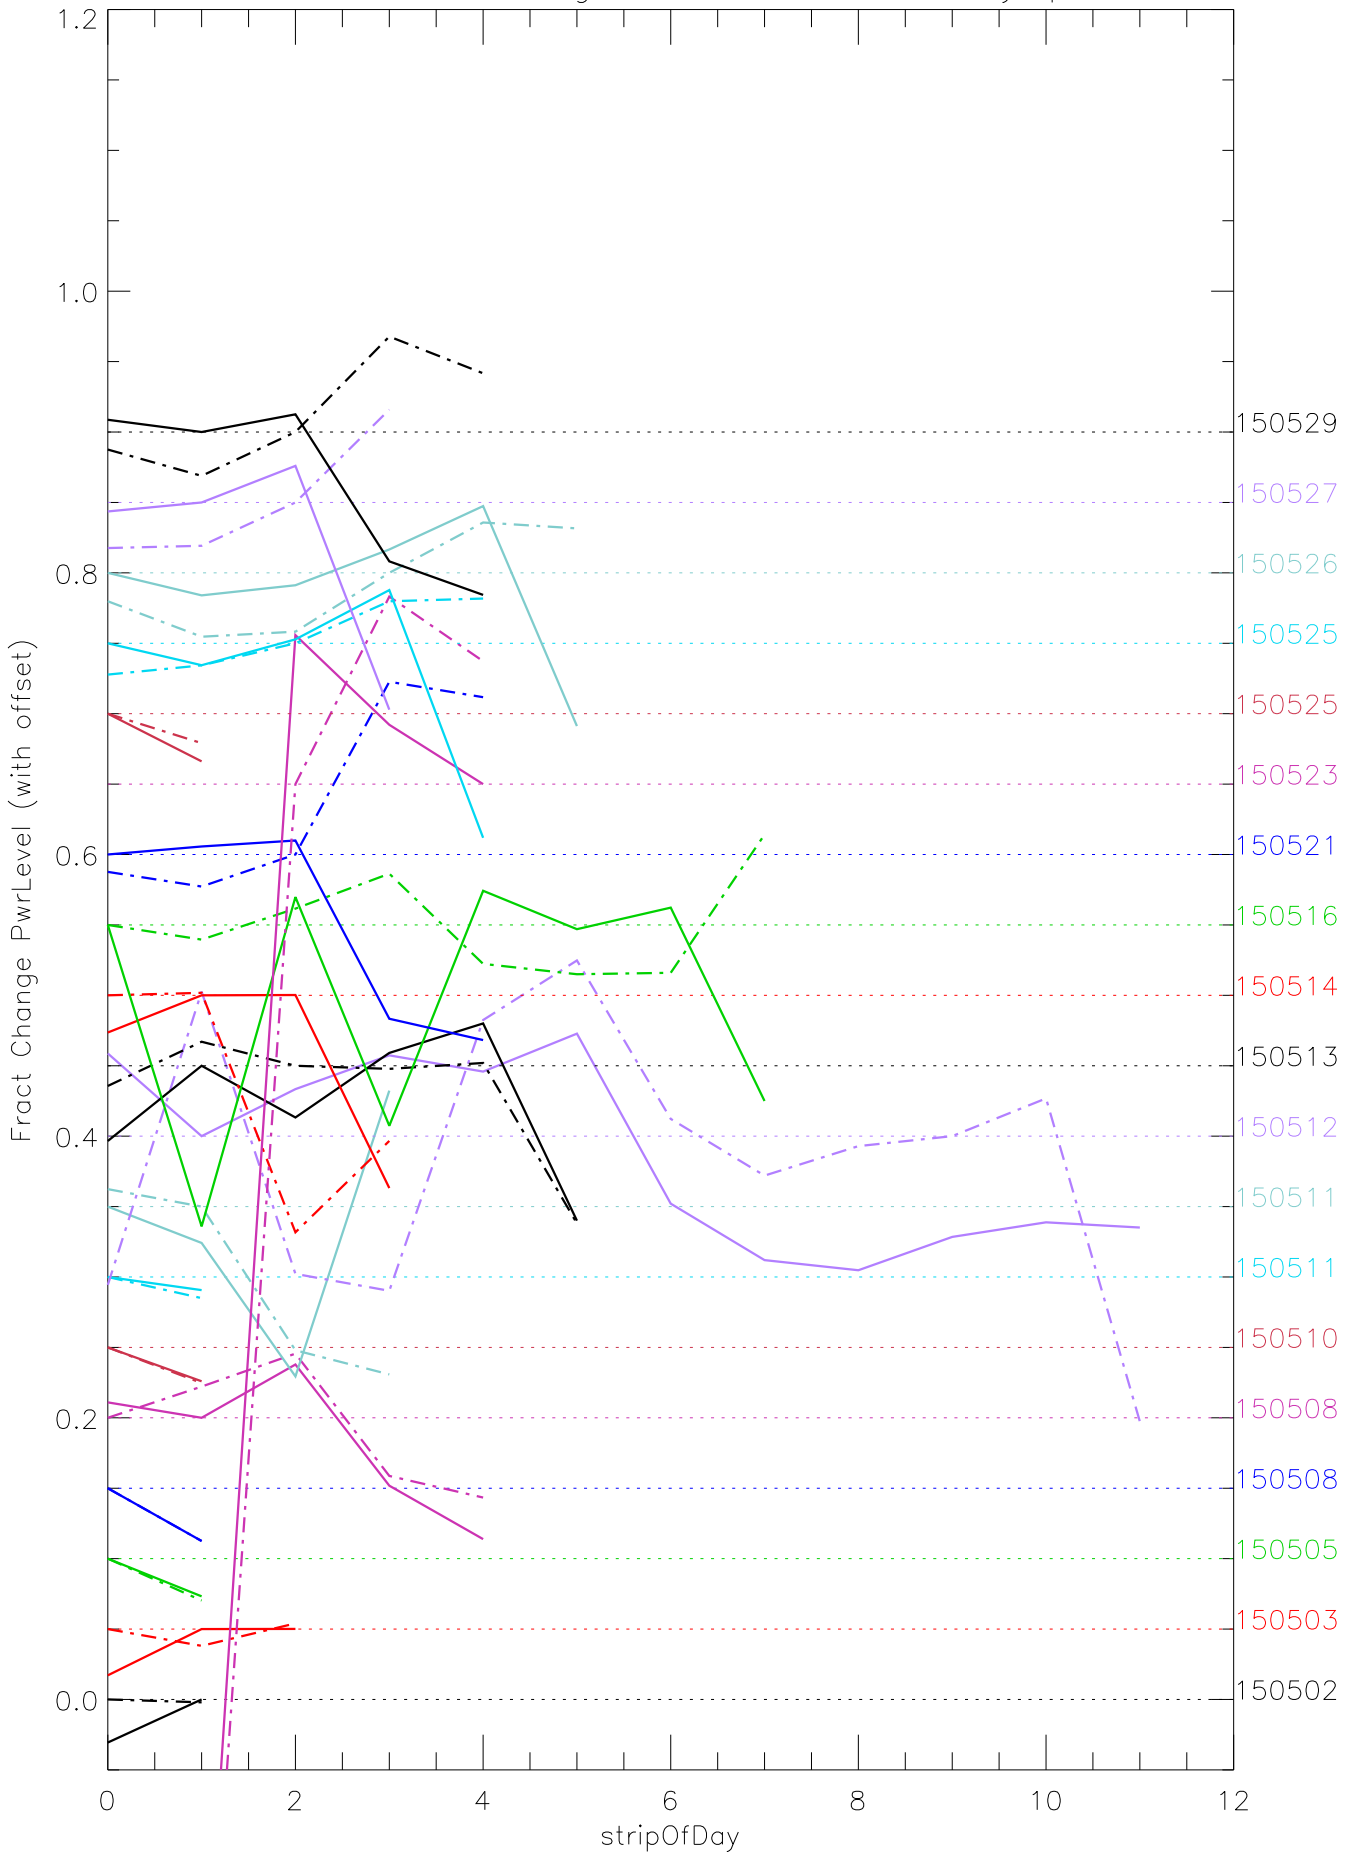

a2048 fractional change PwrLevel for each day. pixel:0

a2048 fractional change PwrLevel for each day. pixel:1

a2048 fractional change PwrLevel for each day. pixel:2

a2048 fractional change PwrLevel for each day. pixel:3

a2048 fractional change PwrLevel for each day. pixel:4

a2048 fractional change PwrLevel for each day. pixel:5

a2048 fractional change PwrLevel for each day. pixel:6