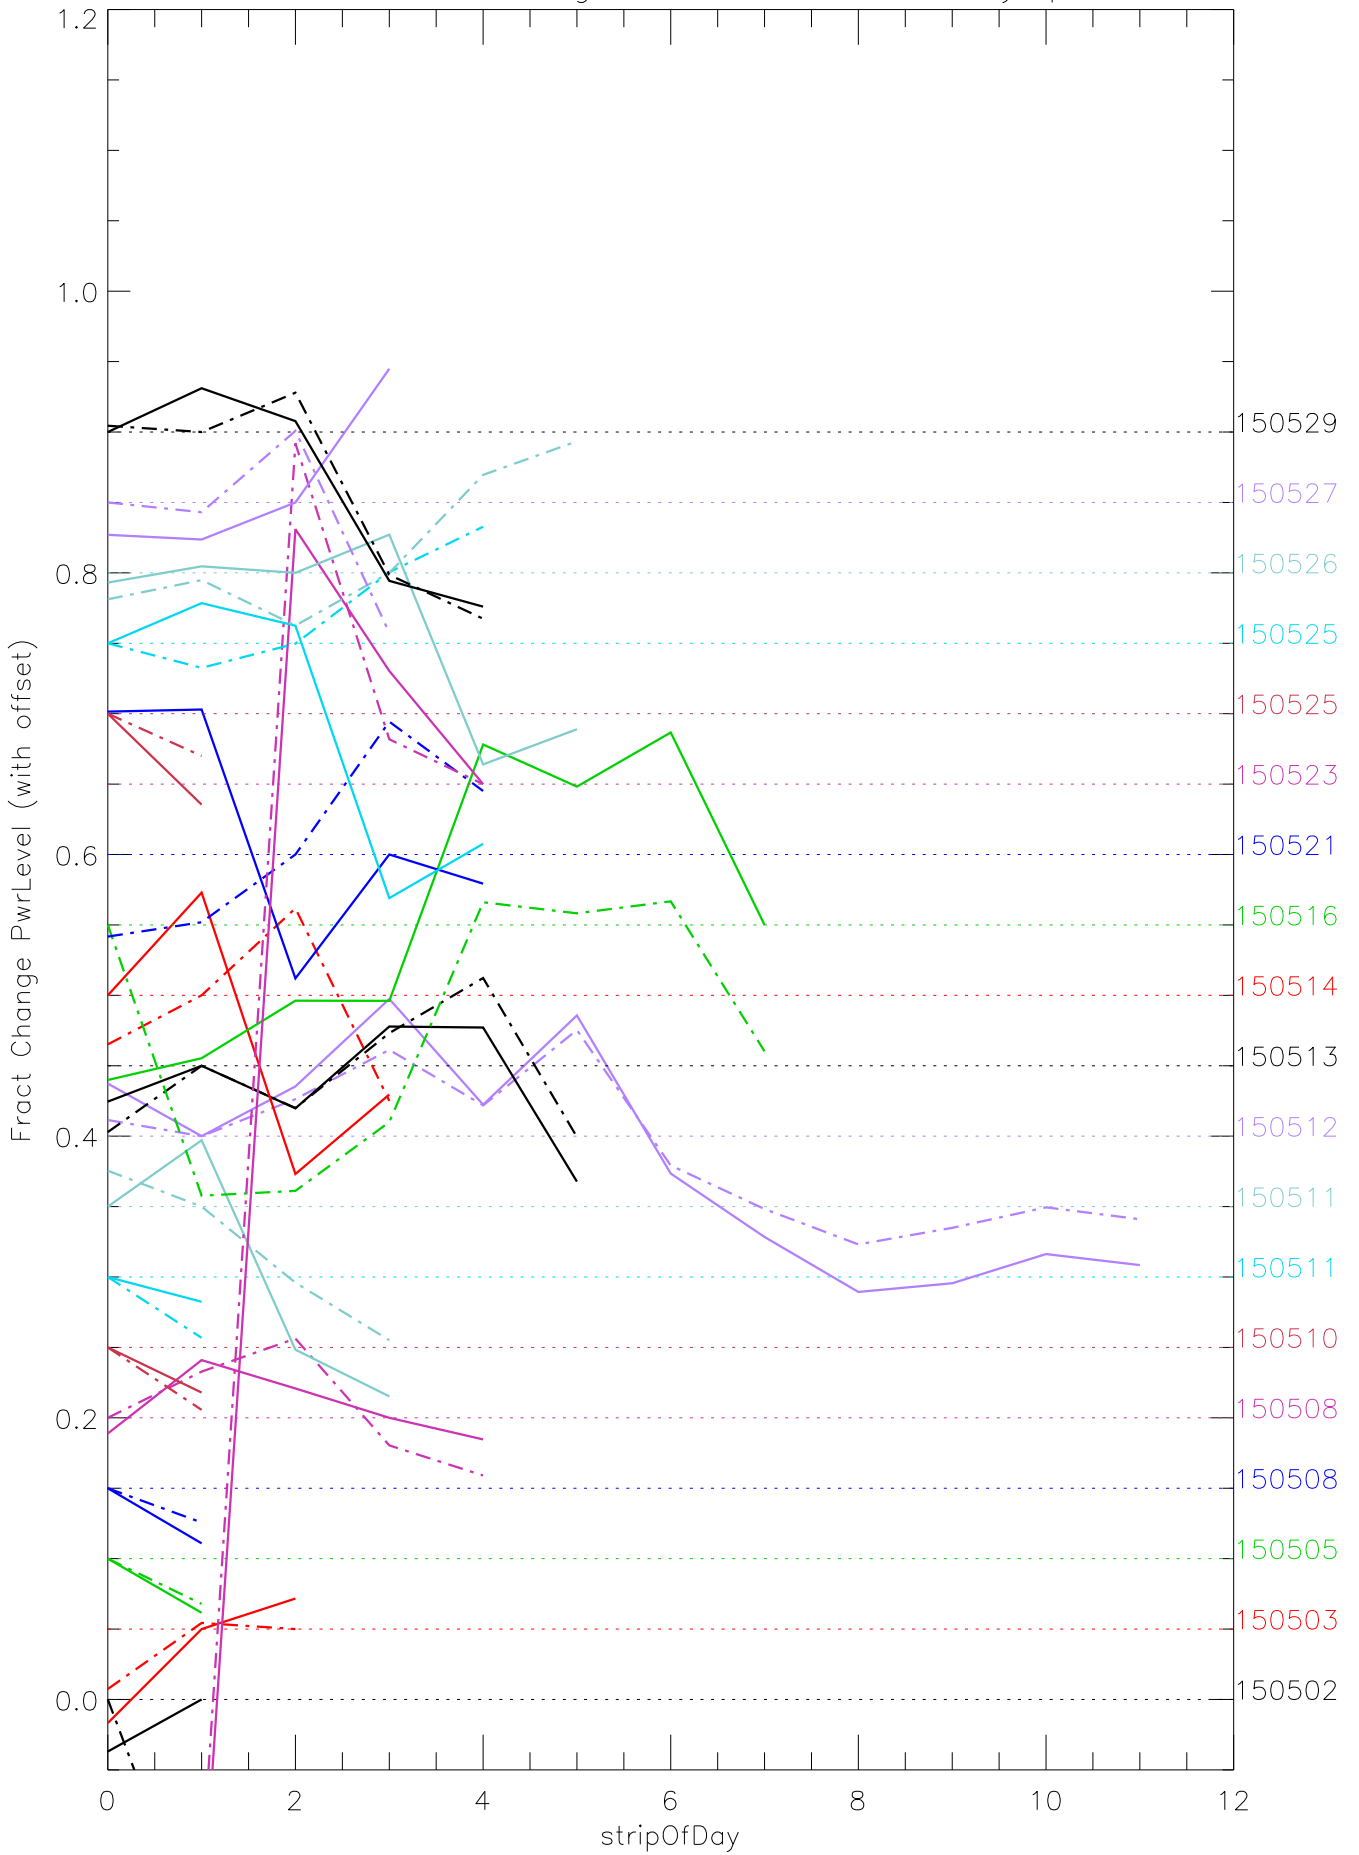

a2048 fractional change PwrLevel for each day. pixel:0

a2048 fractional change PwrLevel for each day. pixel:1

a2048 fractional change PwrLevel for each day. pixel:2

a2048 fractional change PwrLevel for each day. pixel:3

a2048 fractional change PwrLevel for each day. pixel:4

a2048 fractional change PwrLevel for each day. pixel:5

a2048 fractional change PwrLevel for each day. pixel:6