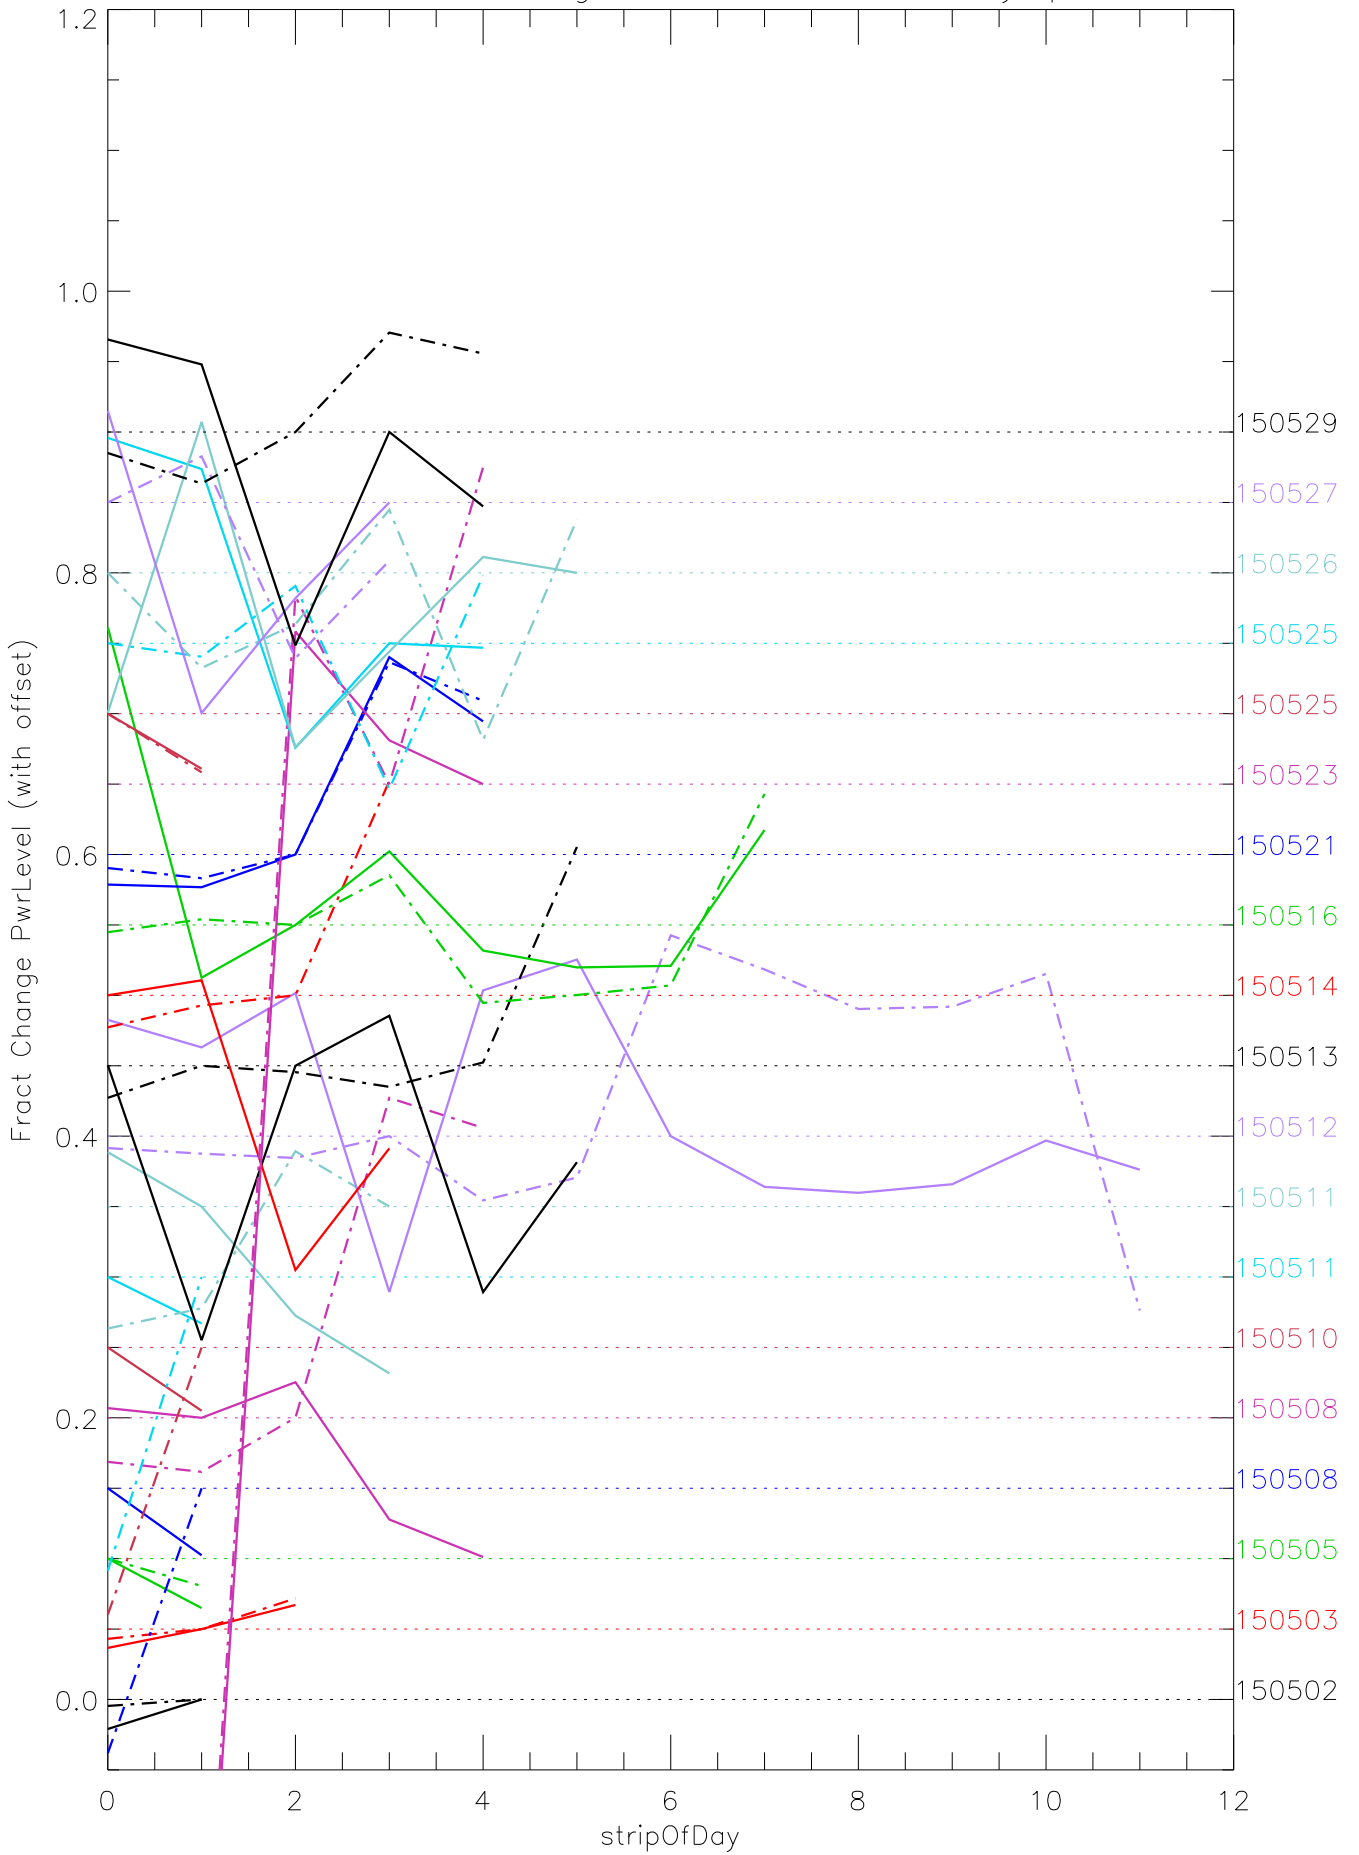

a2048 fractional change PwrLevel for each day. pixel:0

a2048 fractional change PwrLevel for each day. pixel:1

a2048 fractional change PwrLevel for each day. pixel:2

a2048 fractional change PwrLevel for each day. pixel:3

a2048 fractional change PwrLevel for each day. pixel:4

a2048 fractional change PwrLevel for each day. pixel:5

a2048 fractional change PwrLevel for each day. pixel:6