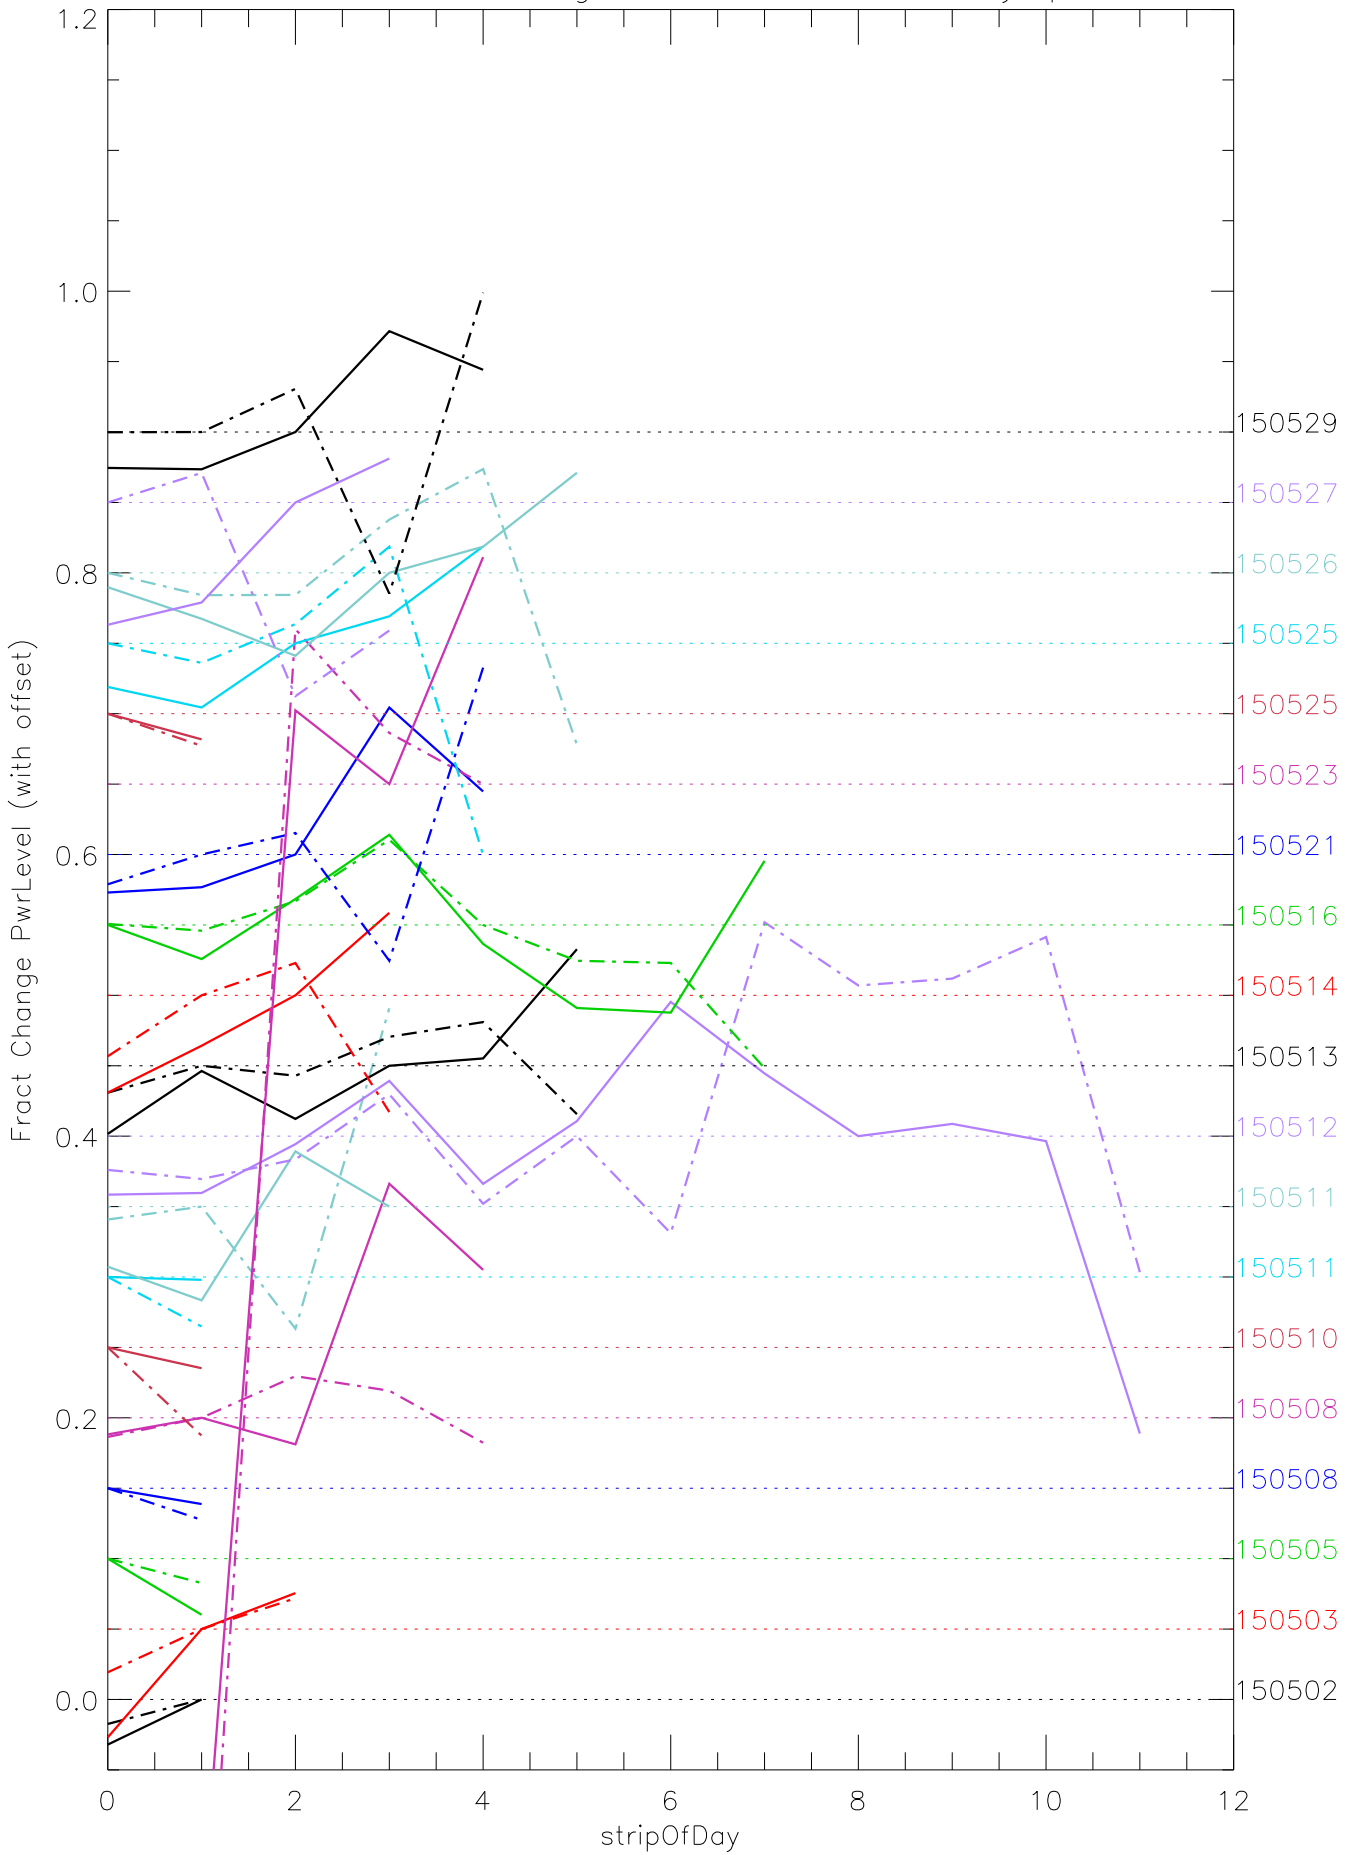

a2048 fractional change PwrLevel for each day. pixel:0

a2048 fractional change PwrLevel for each day. pixel:1

a2048 fractional change PwrLevel for each day. pixel:2

a2048 fractional change PwrLevel for each day. pixel:3

a2048 fractional change PwrLevel for each day. pixel:4

a2048 fractional change PwrLevel for each day. pixel:5

a2048 fractional change PwrLevel for each day. pixel:6