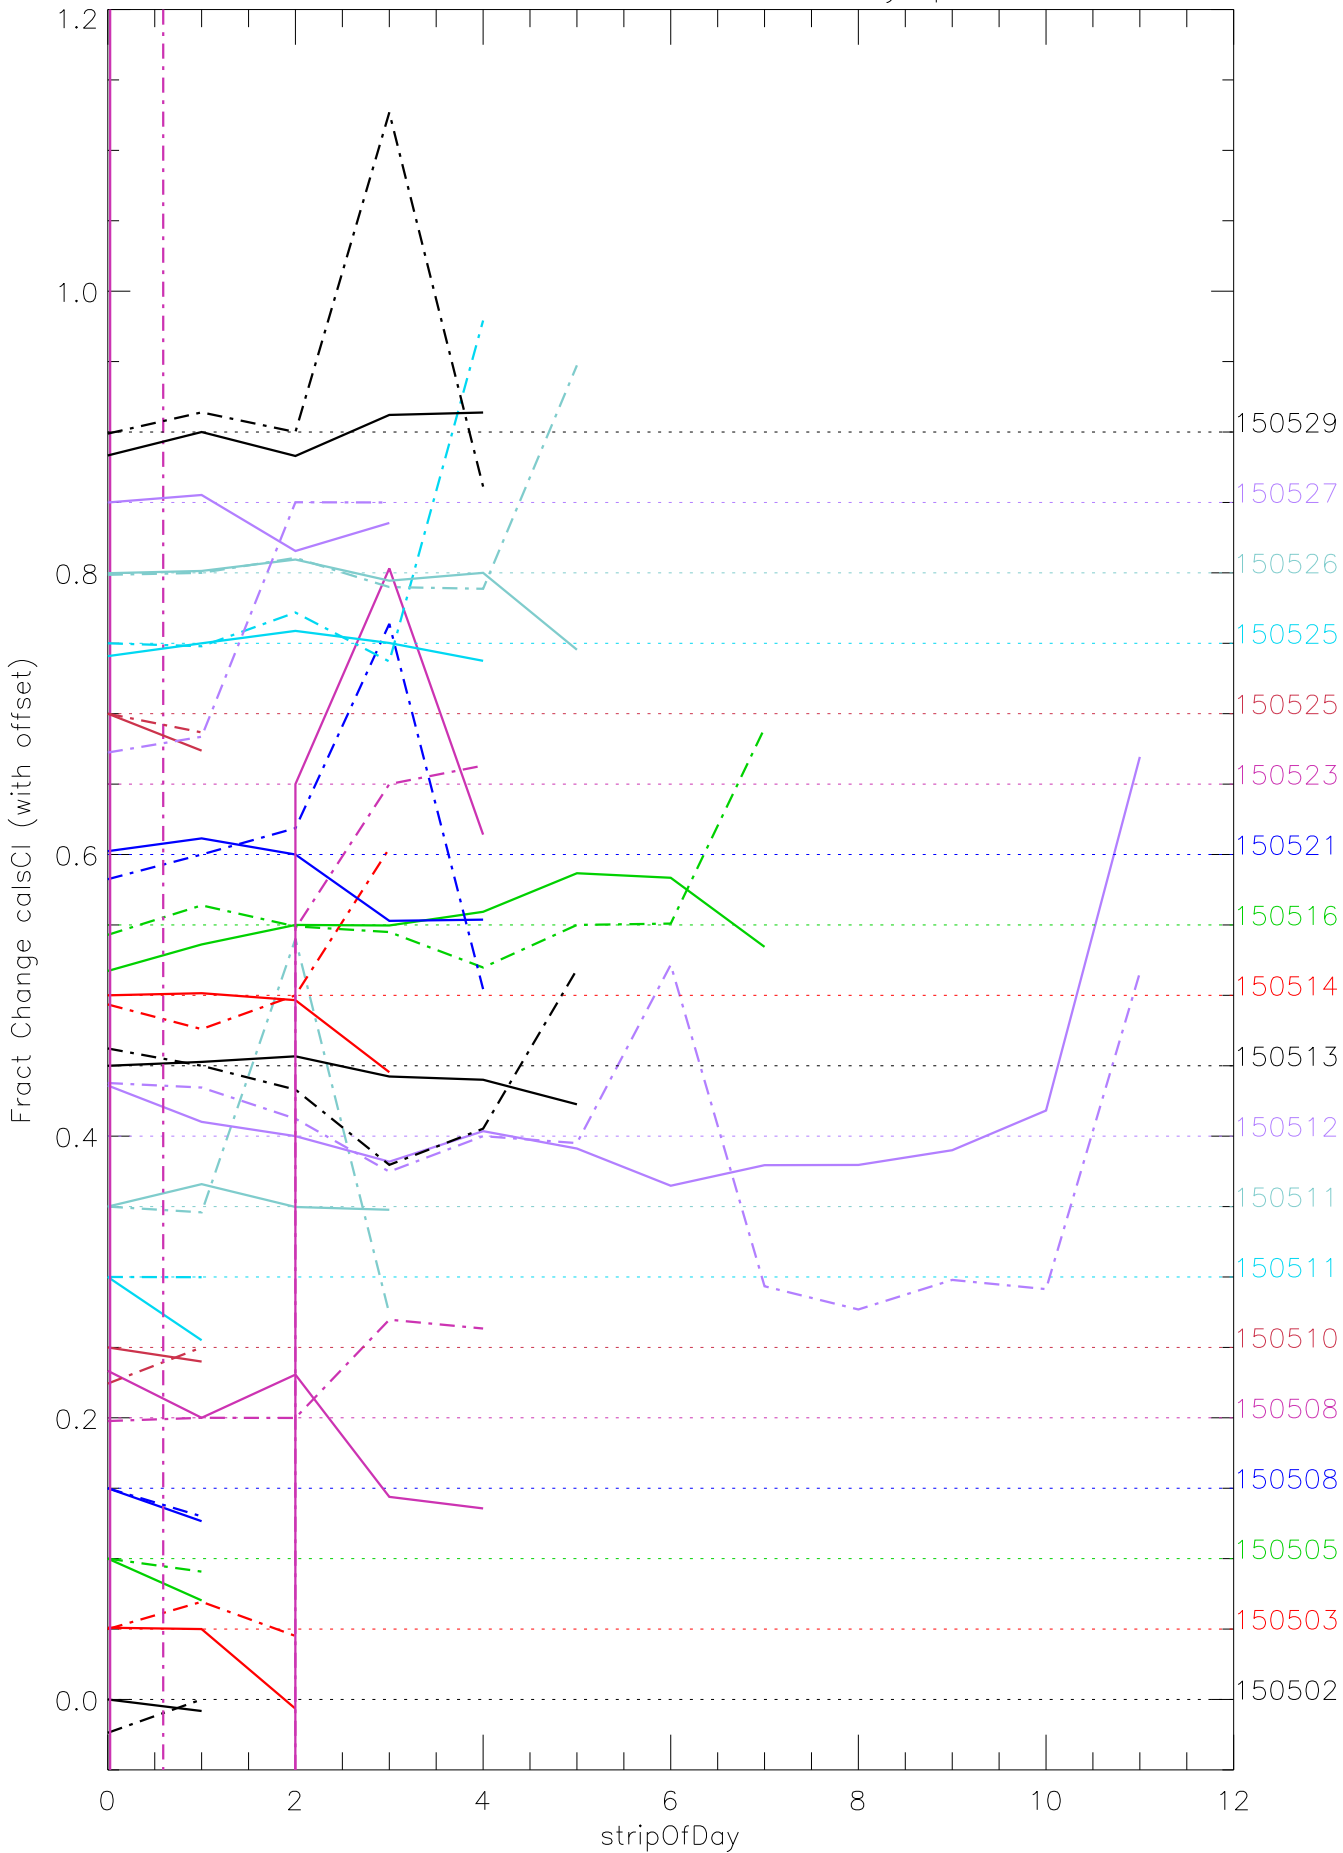

a2048 calsci factors for each day. pixel:0

a2048 calsci factors for each day. pixel:1

a2048 calsci factors for each day. pixel:2

a2048 calsci factors for each day. pixel:3

a2048 calsci factors for each day. pixel:4

a2048 calsci factors for each day. pixel:5

a2048 calsci factors for each day. pixel:6