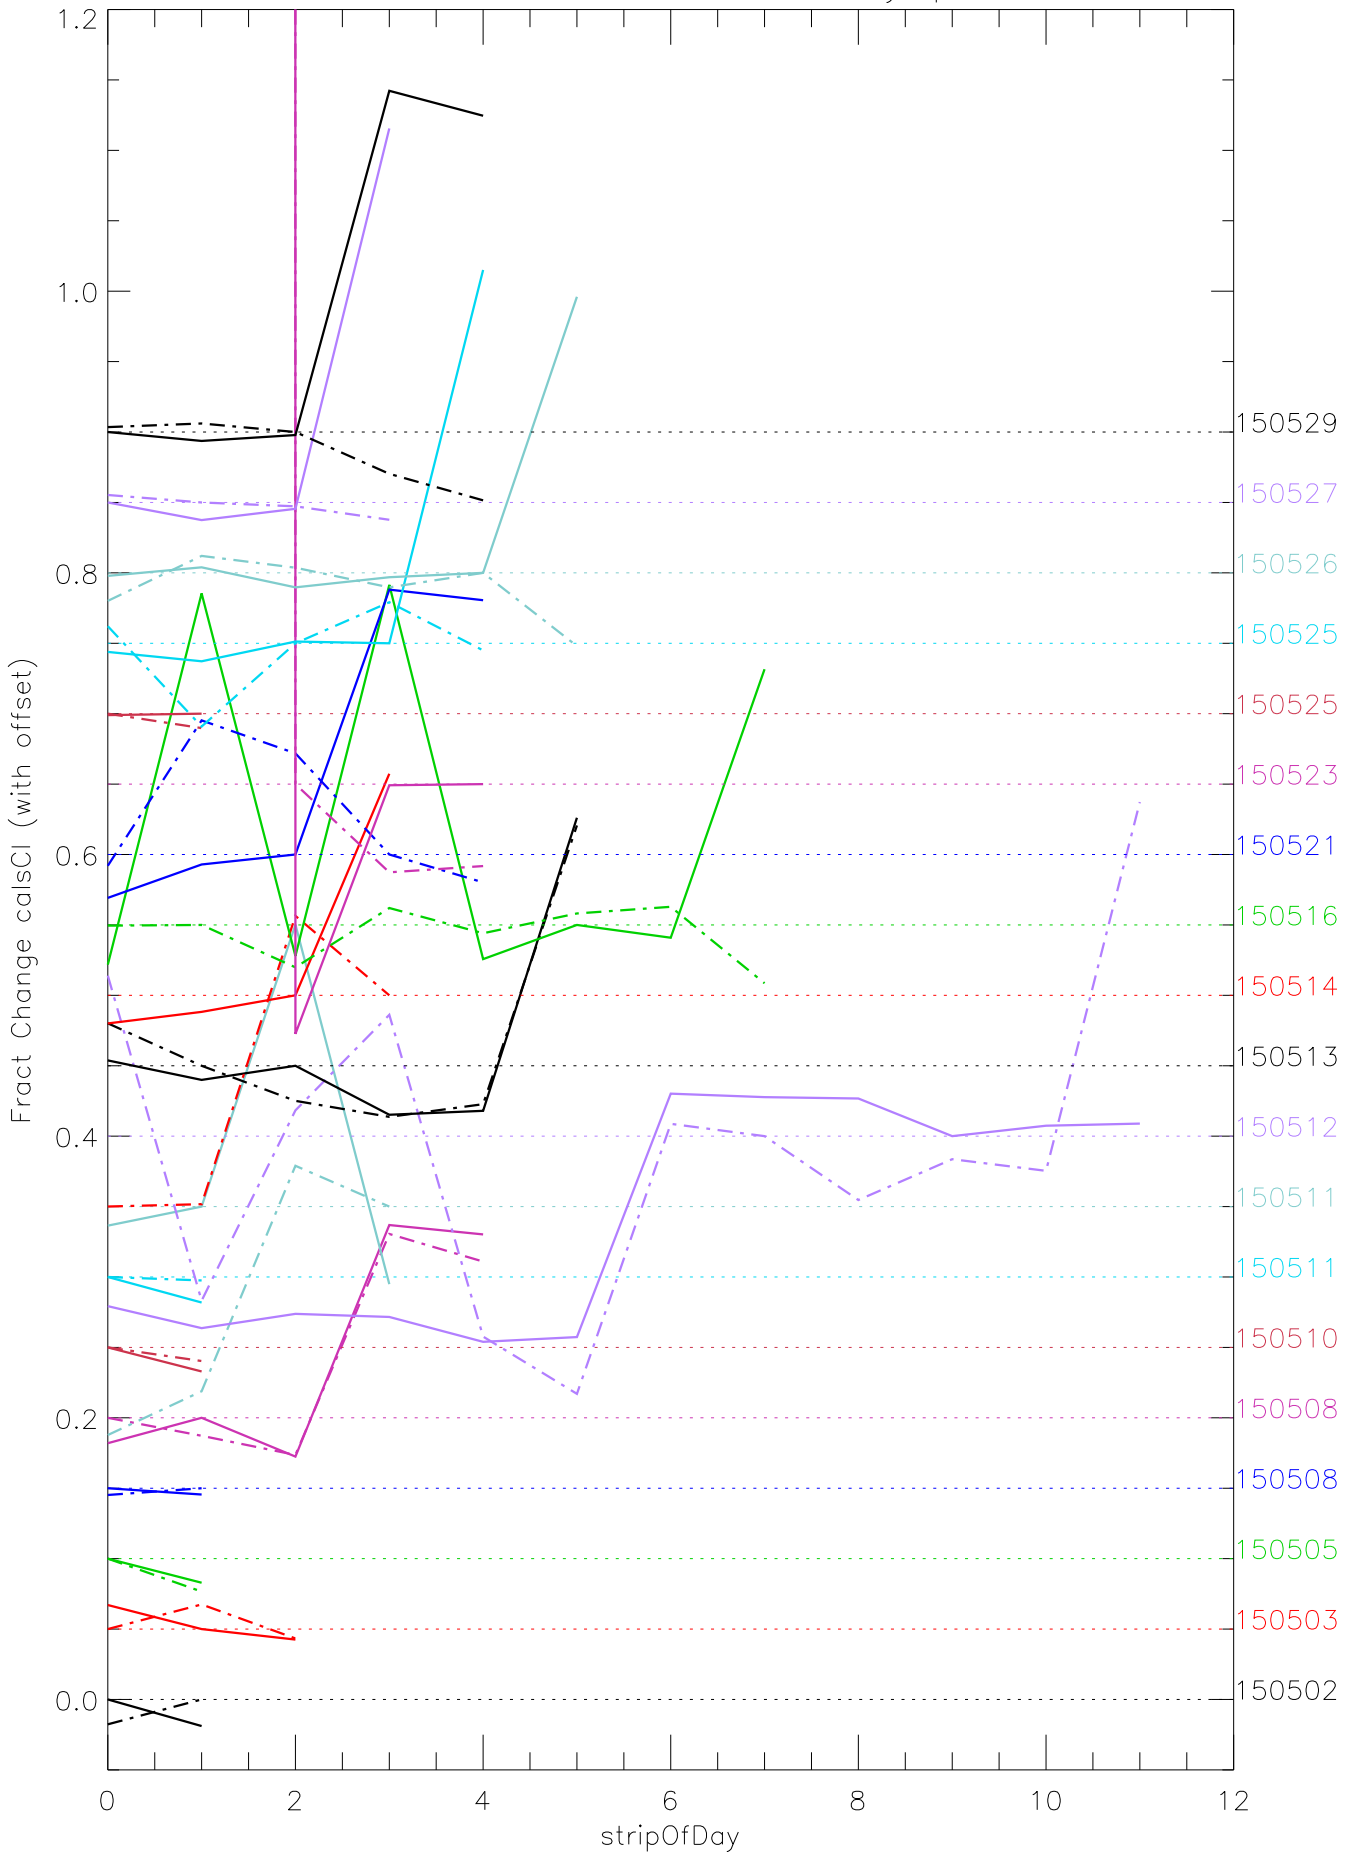

a2048 calsci factors for each day. pixel:0

a2048 calsci factors for each day. pixel:1

a2048 calsci factors for each day. pixel:2

a2048 calsci factors for each day. pixel:3

a2048 calsci factors for each day. pixel:4

a2048 calsci factors for each day. pixel:5

a2048 calsci factors for each day. pixel:6