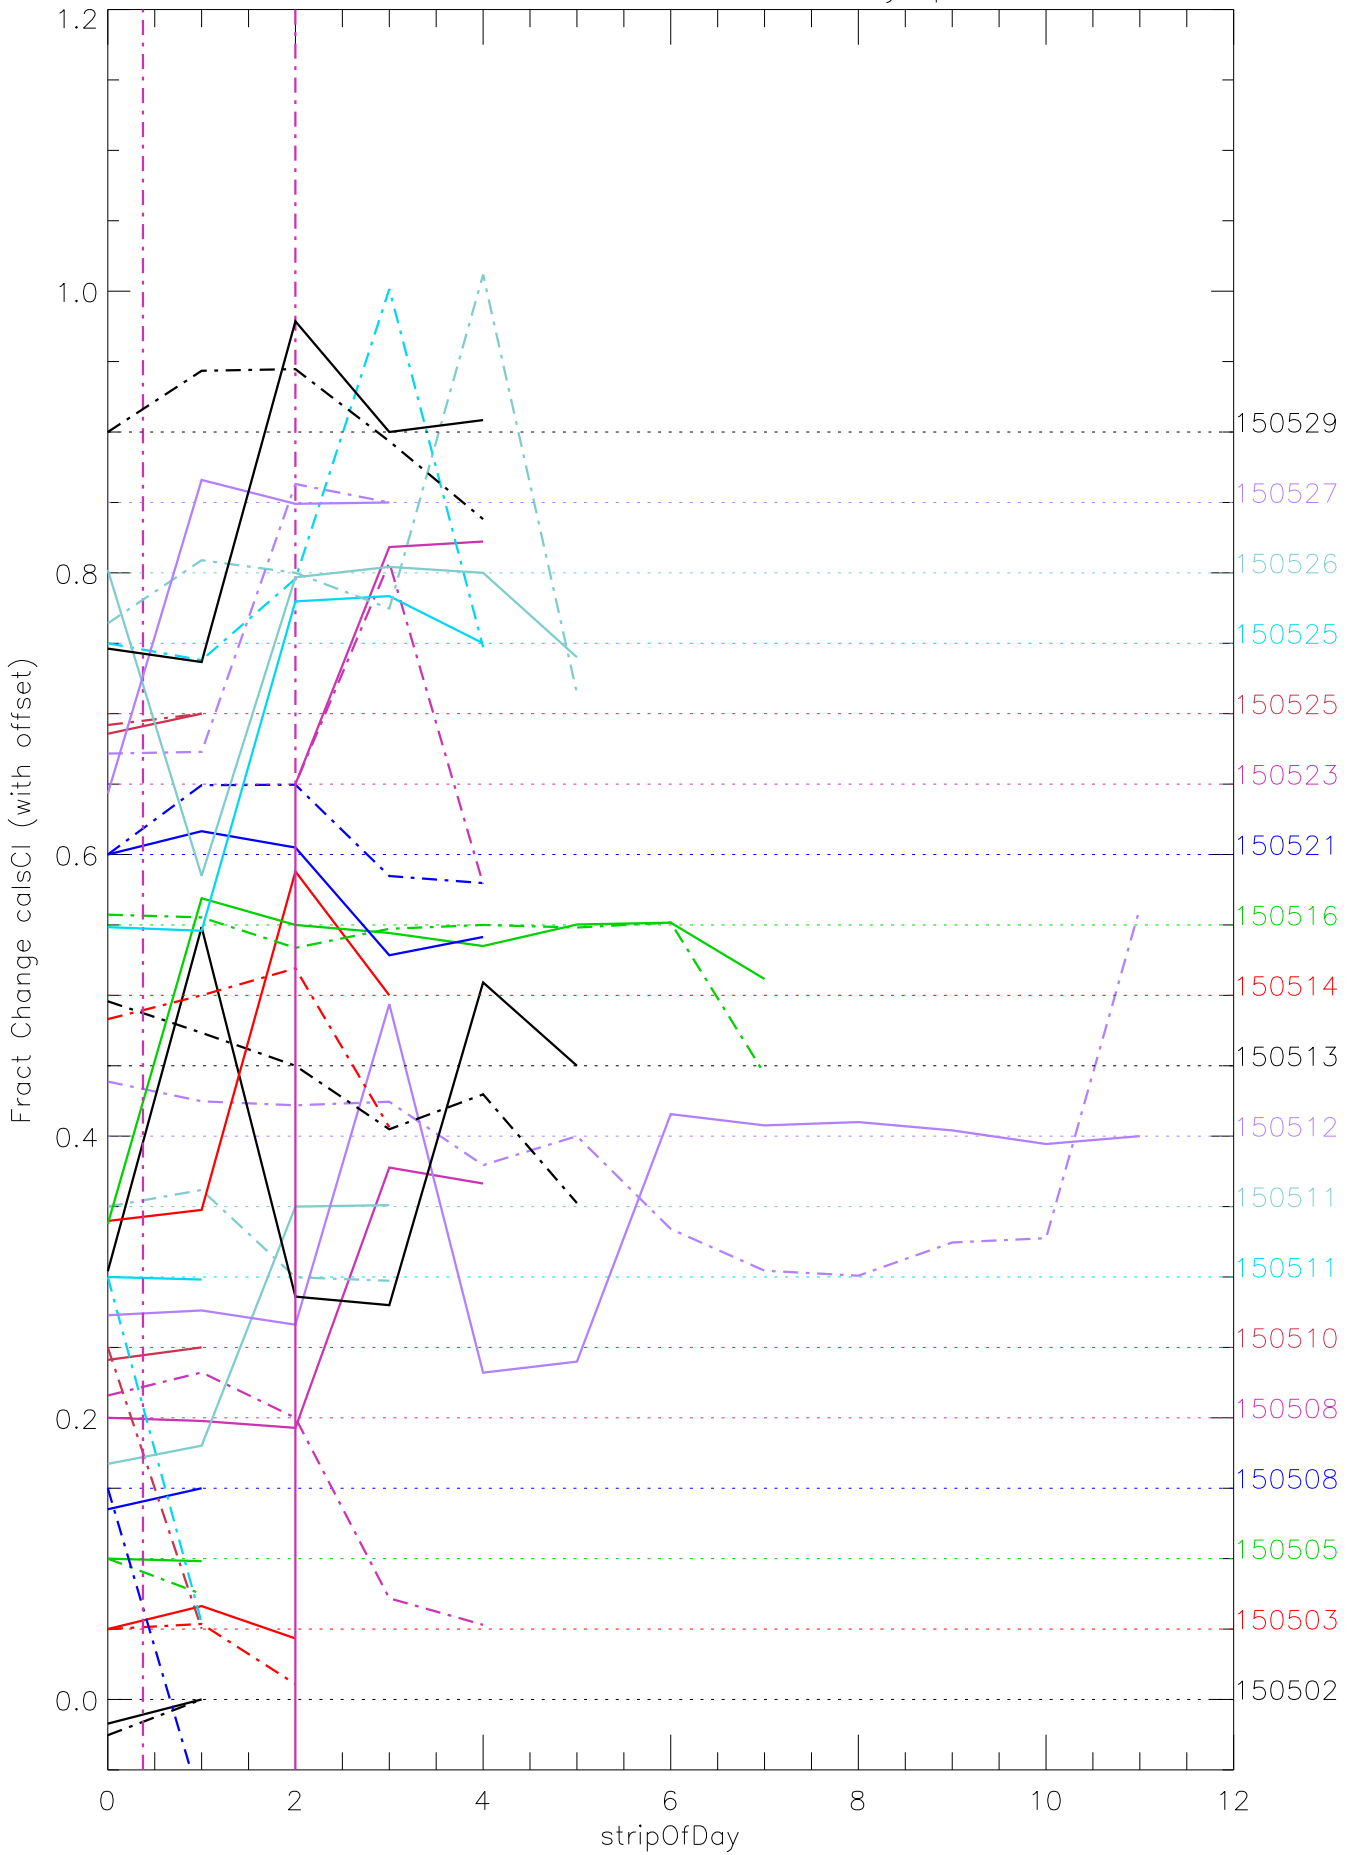

a2048 calsci factors for each day. pixel:0

a2048 calsci factors for each day. pixel:1

a2048 calsci factors for each day. pixel:2

a2048 calsci factors for each day. pixel:3

a2048 calsci factors for each day. pixel:4

a2048 calsci factors for each day. pixel:5

a2048 calsci factors for each day. pixel:6