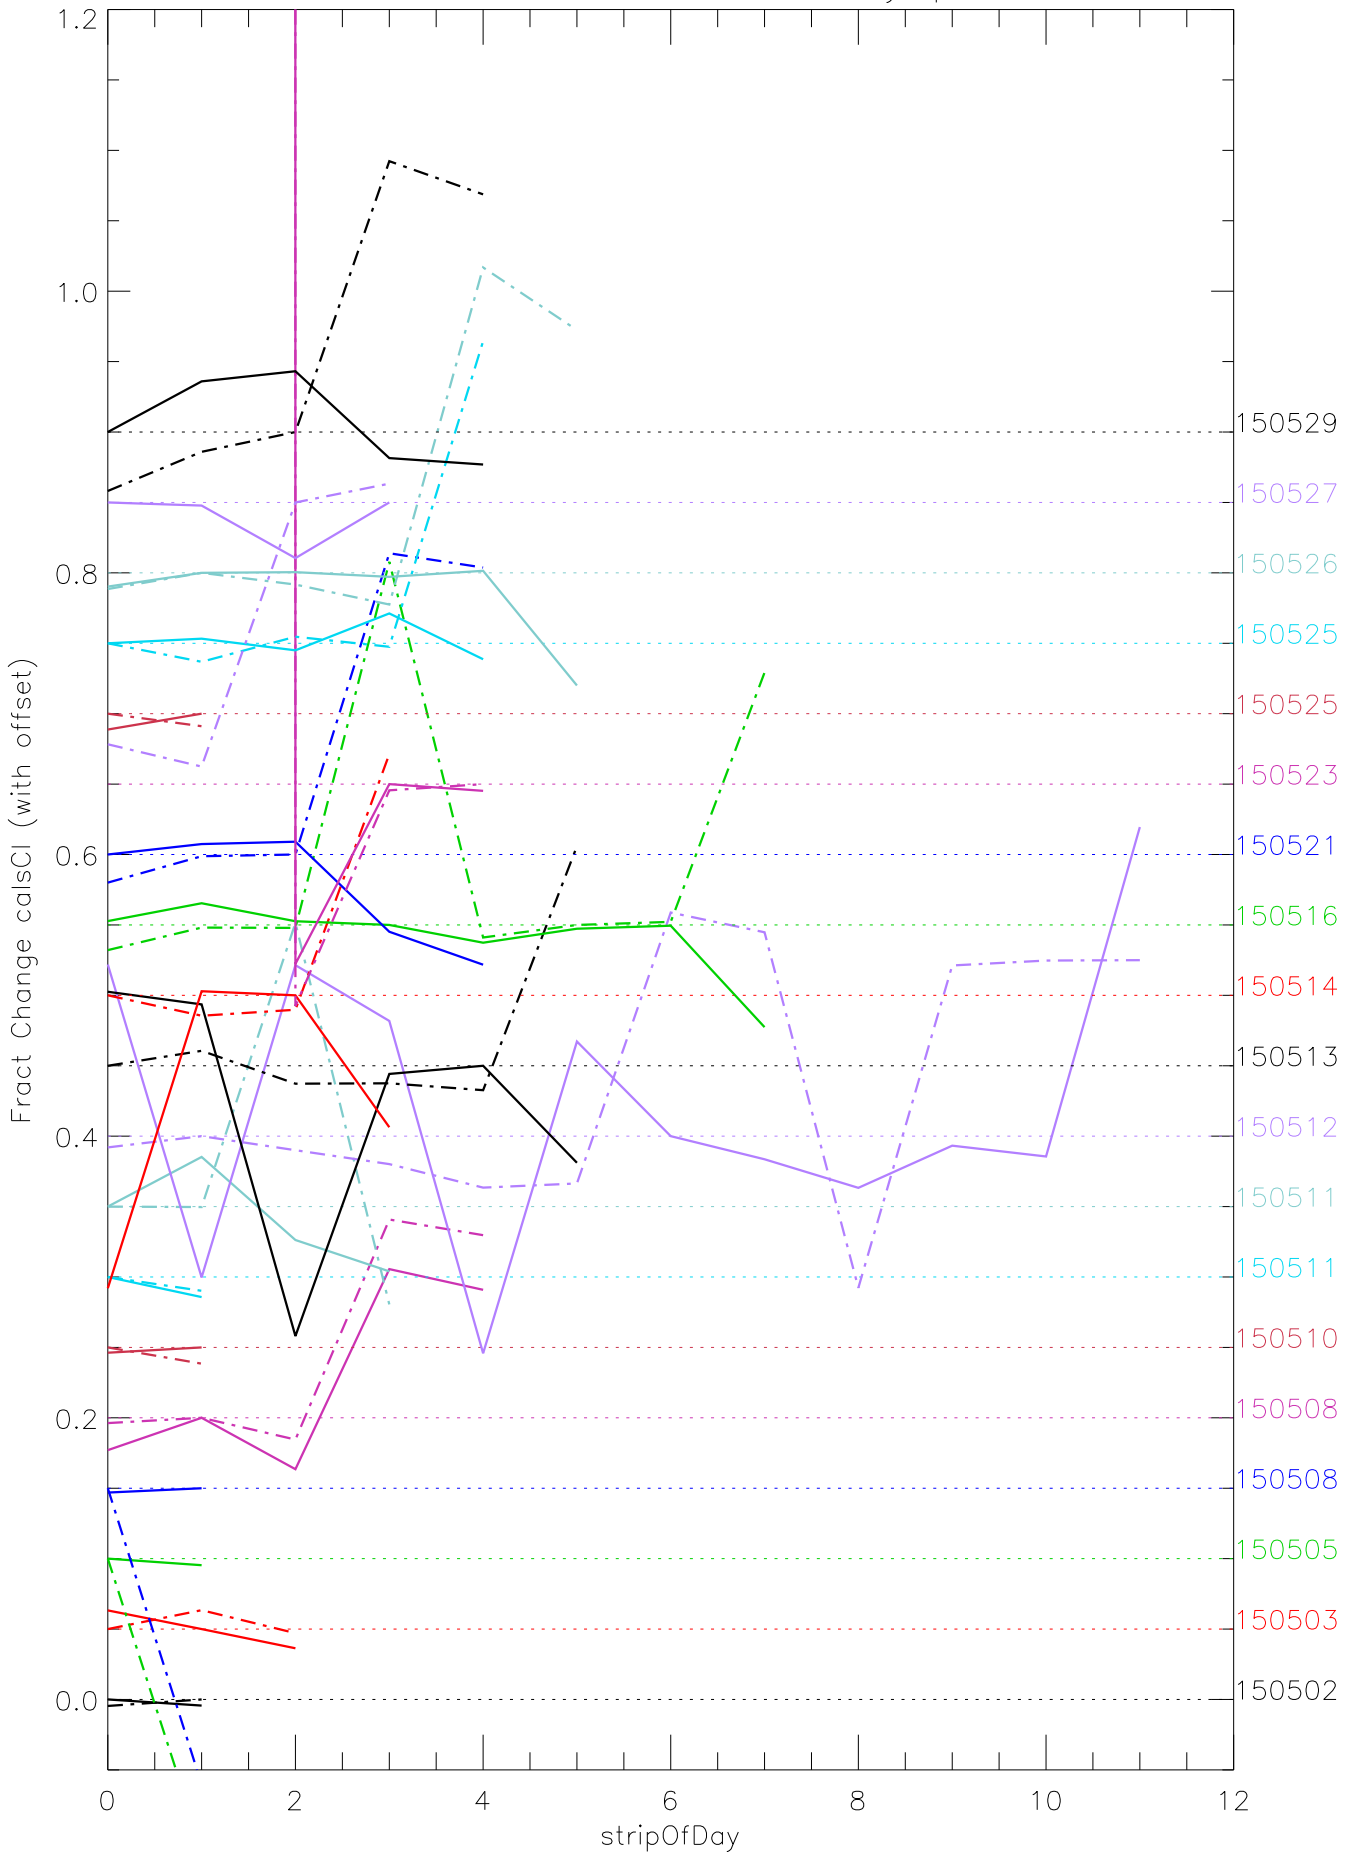

a2048 calsci factors for each day. pixel:0

a2048 calsci factors for each day. pixel:1

a2048 calsci factors for each day. pixel:2

a2048 calsci factors for each day. pixel:3

a2048 calsci factors for each day. pixel:4

a2048 calsci factors for each day. pixel:5

a2048 calsci factors for each day. pixel:6