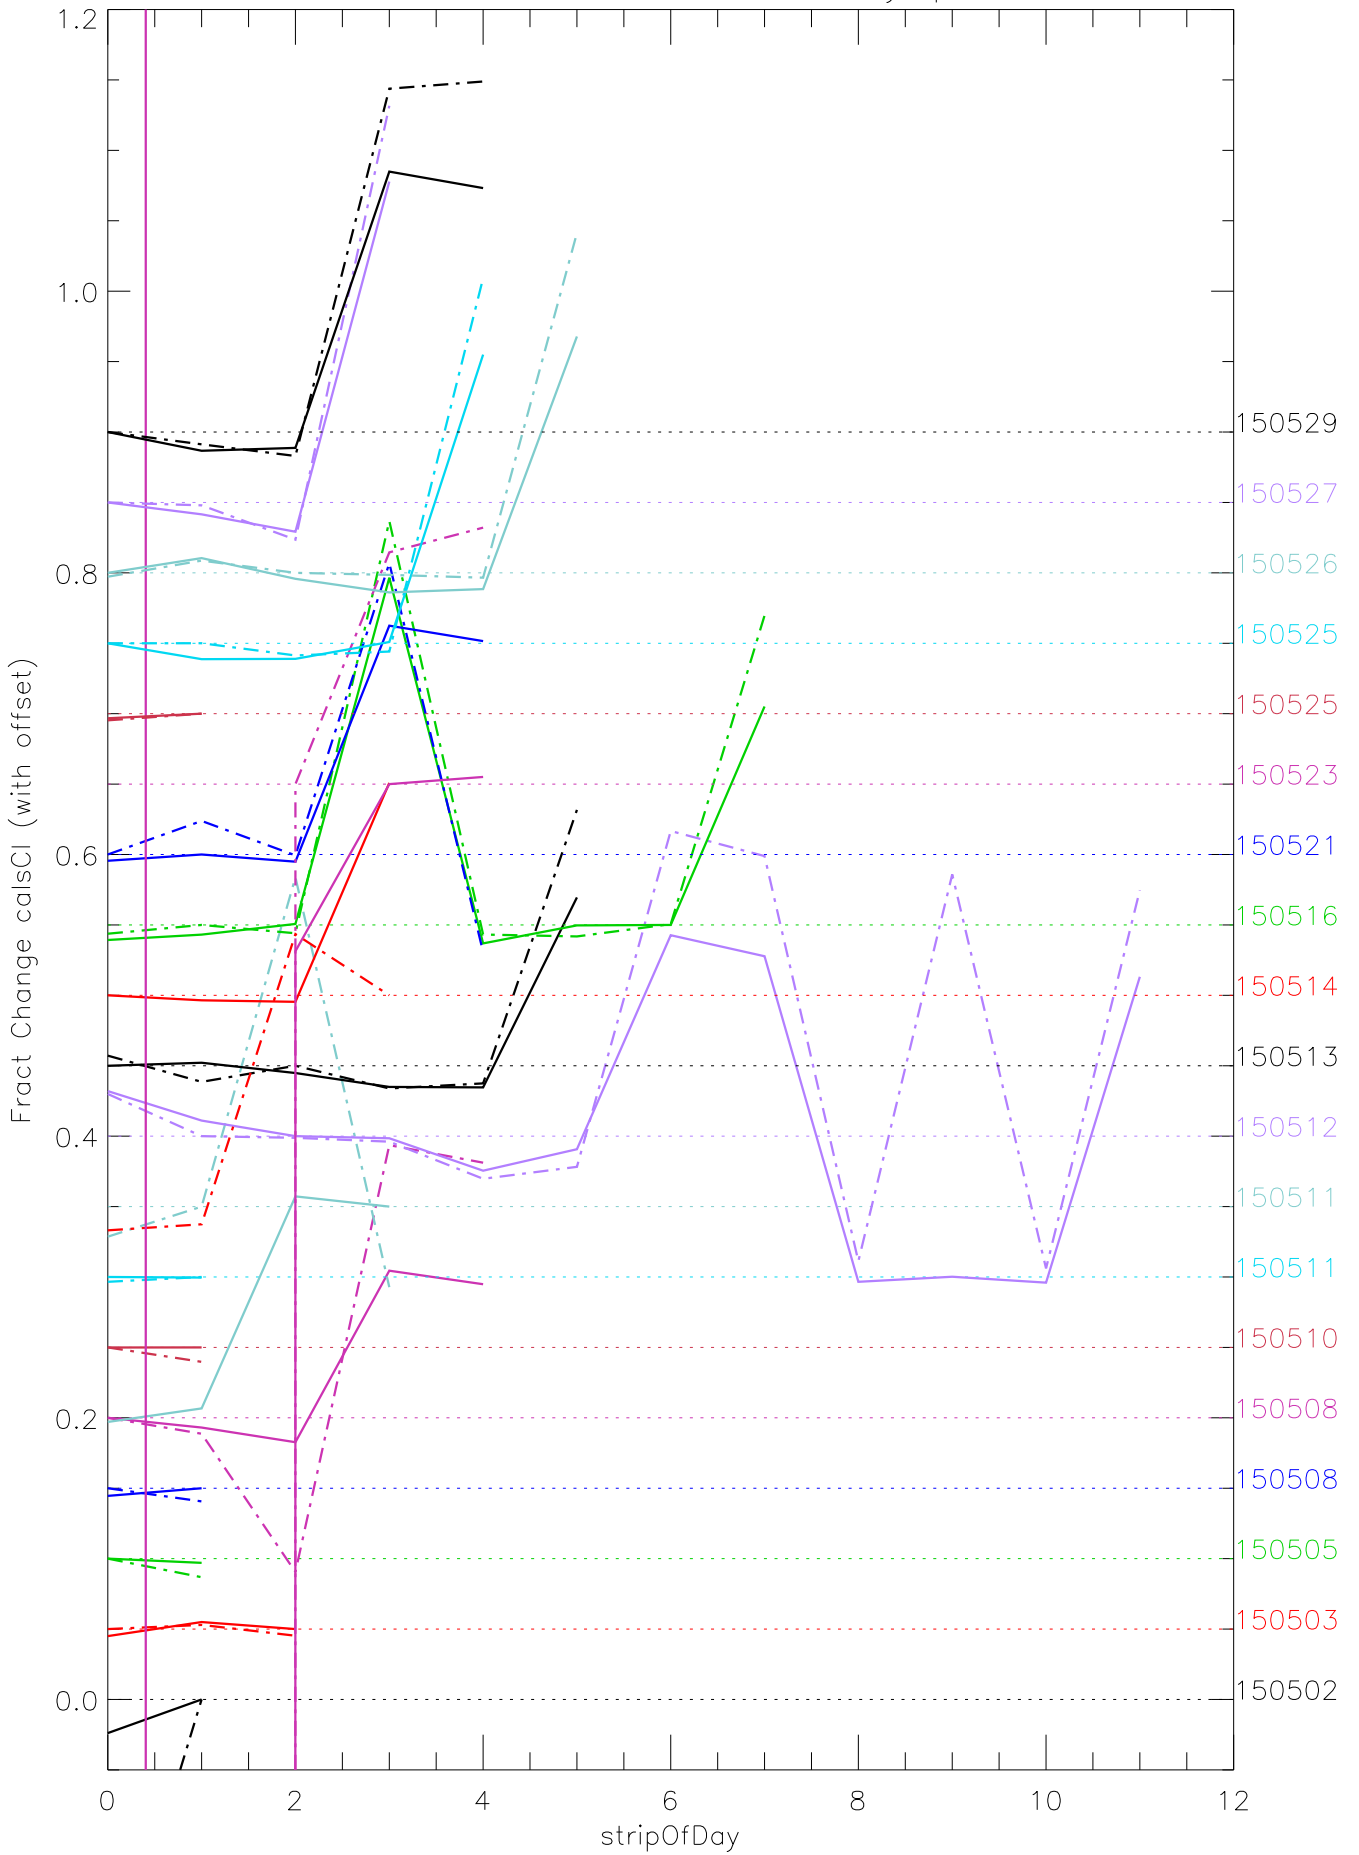

a2048 calsci factors for each day. pixel:0

a2048 calsci factors for each day. pixel:1

a2048 calsci factors for each day. pixel:2

a2048 calsci factors for each day. pixel:3

a2048 calsci factors for each day. pixel:4

a2048 calsci factors for each day. pixel:5

a2048 calsci factors for each day. pixel:6