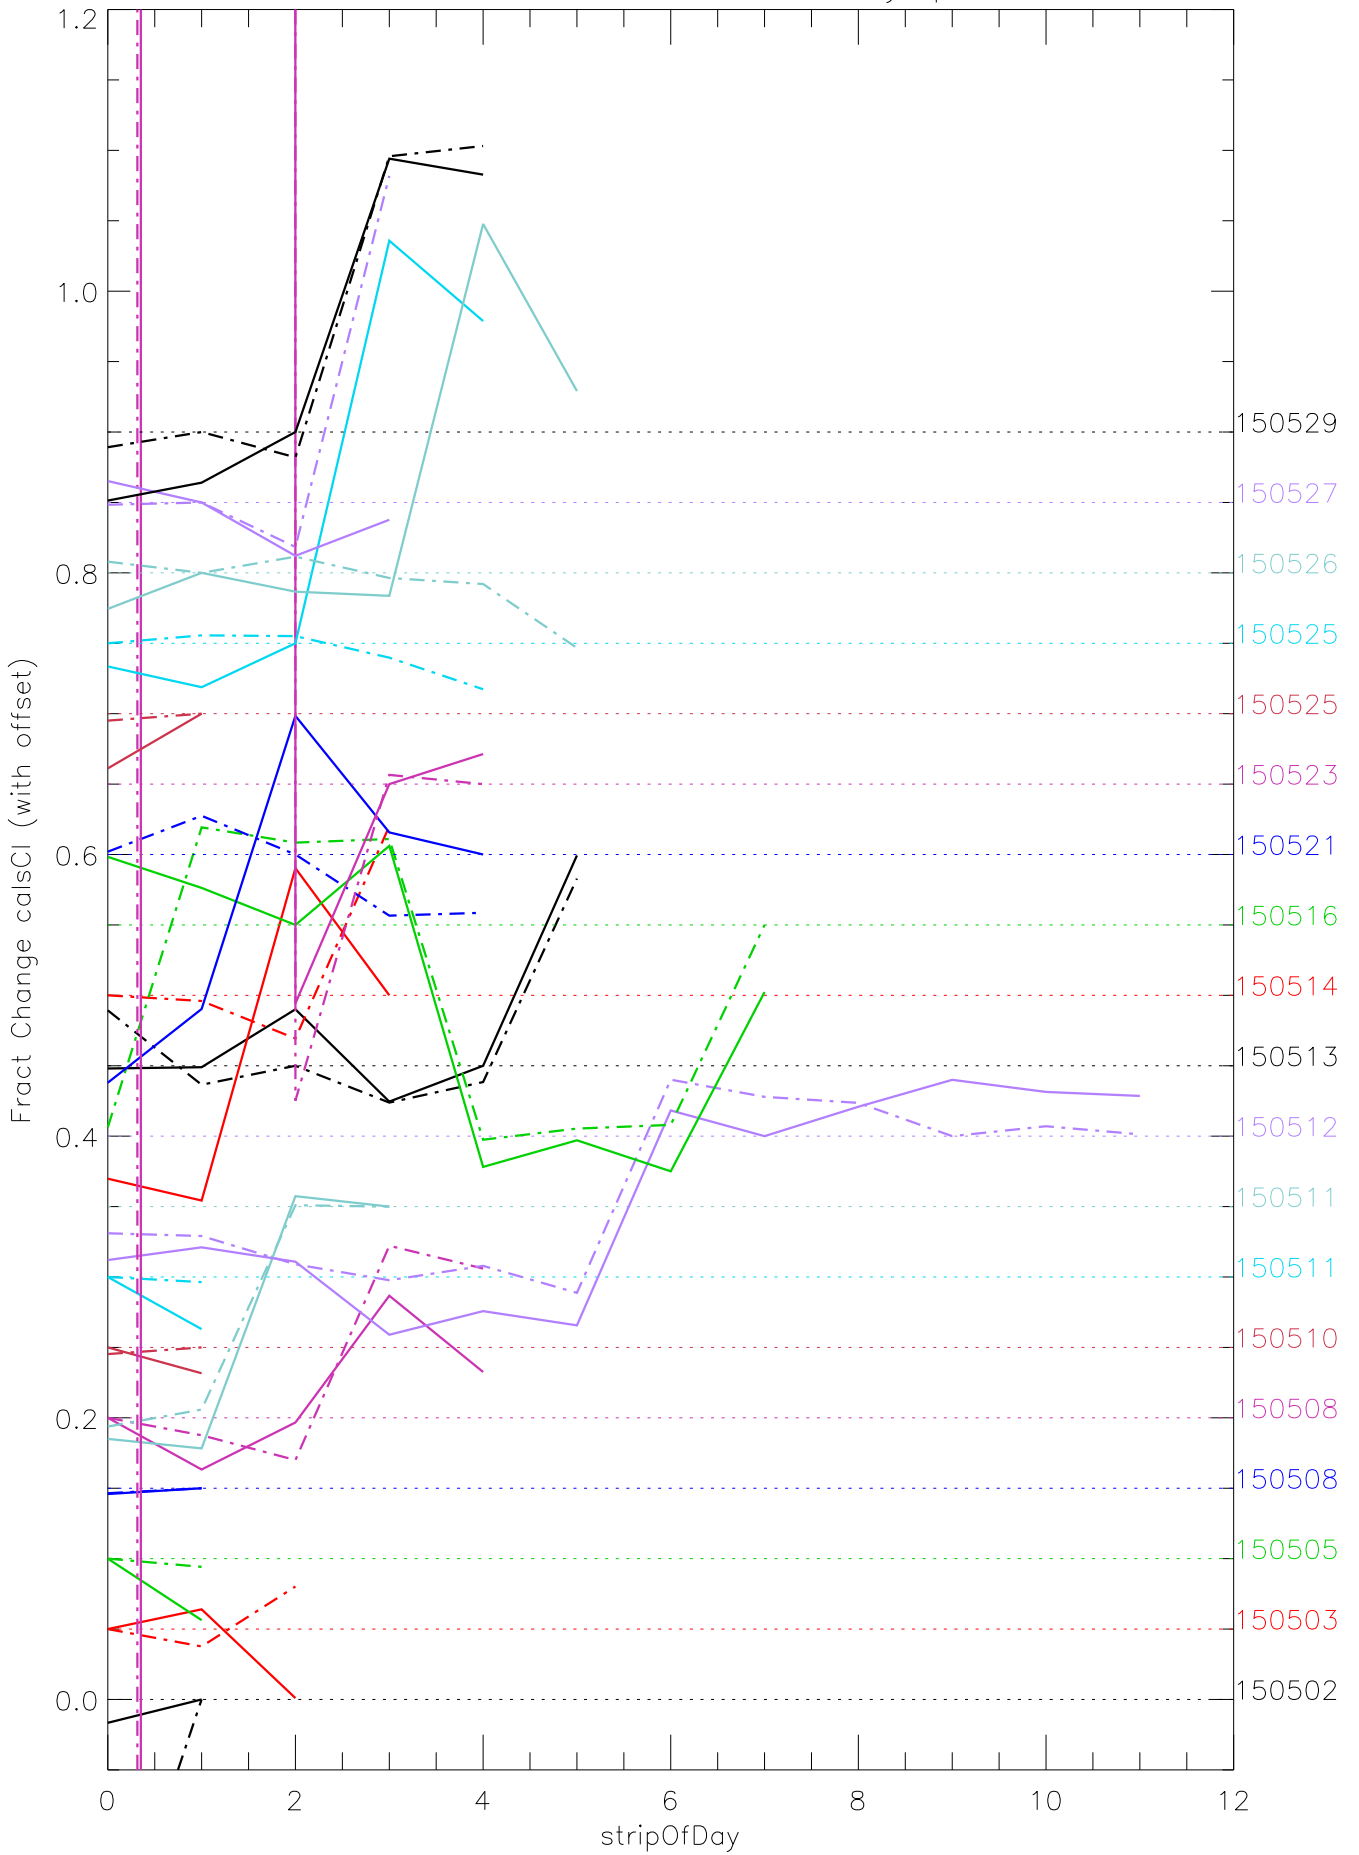

a2048 calsci factors for each day. pixel:0

a2048 calsci factors for each day. pixel:1

a2048 calsci factors for each day. pixel:2

a2048 calsci factors for each day. pixel:3

a2048 calsci factors for each day. pixel:4

a2048 calsci factors for each day. pixel:5

a2048 calsci factors for each day. pixel:6