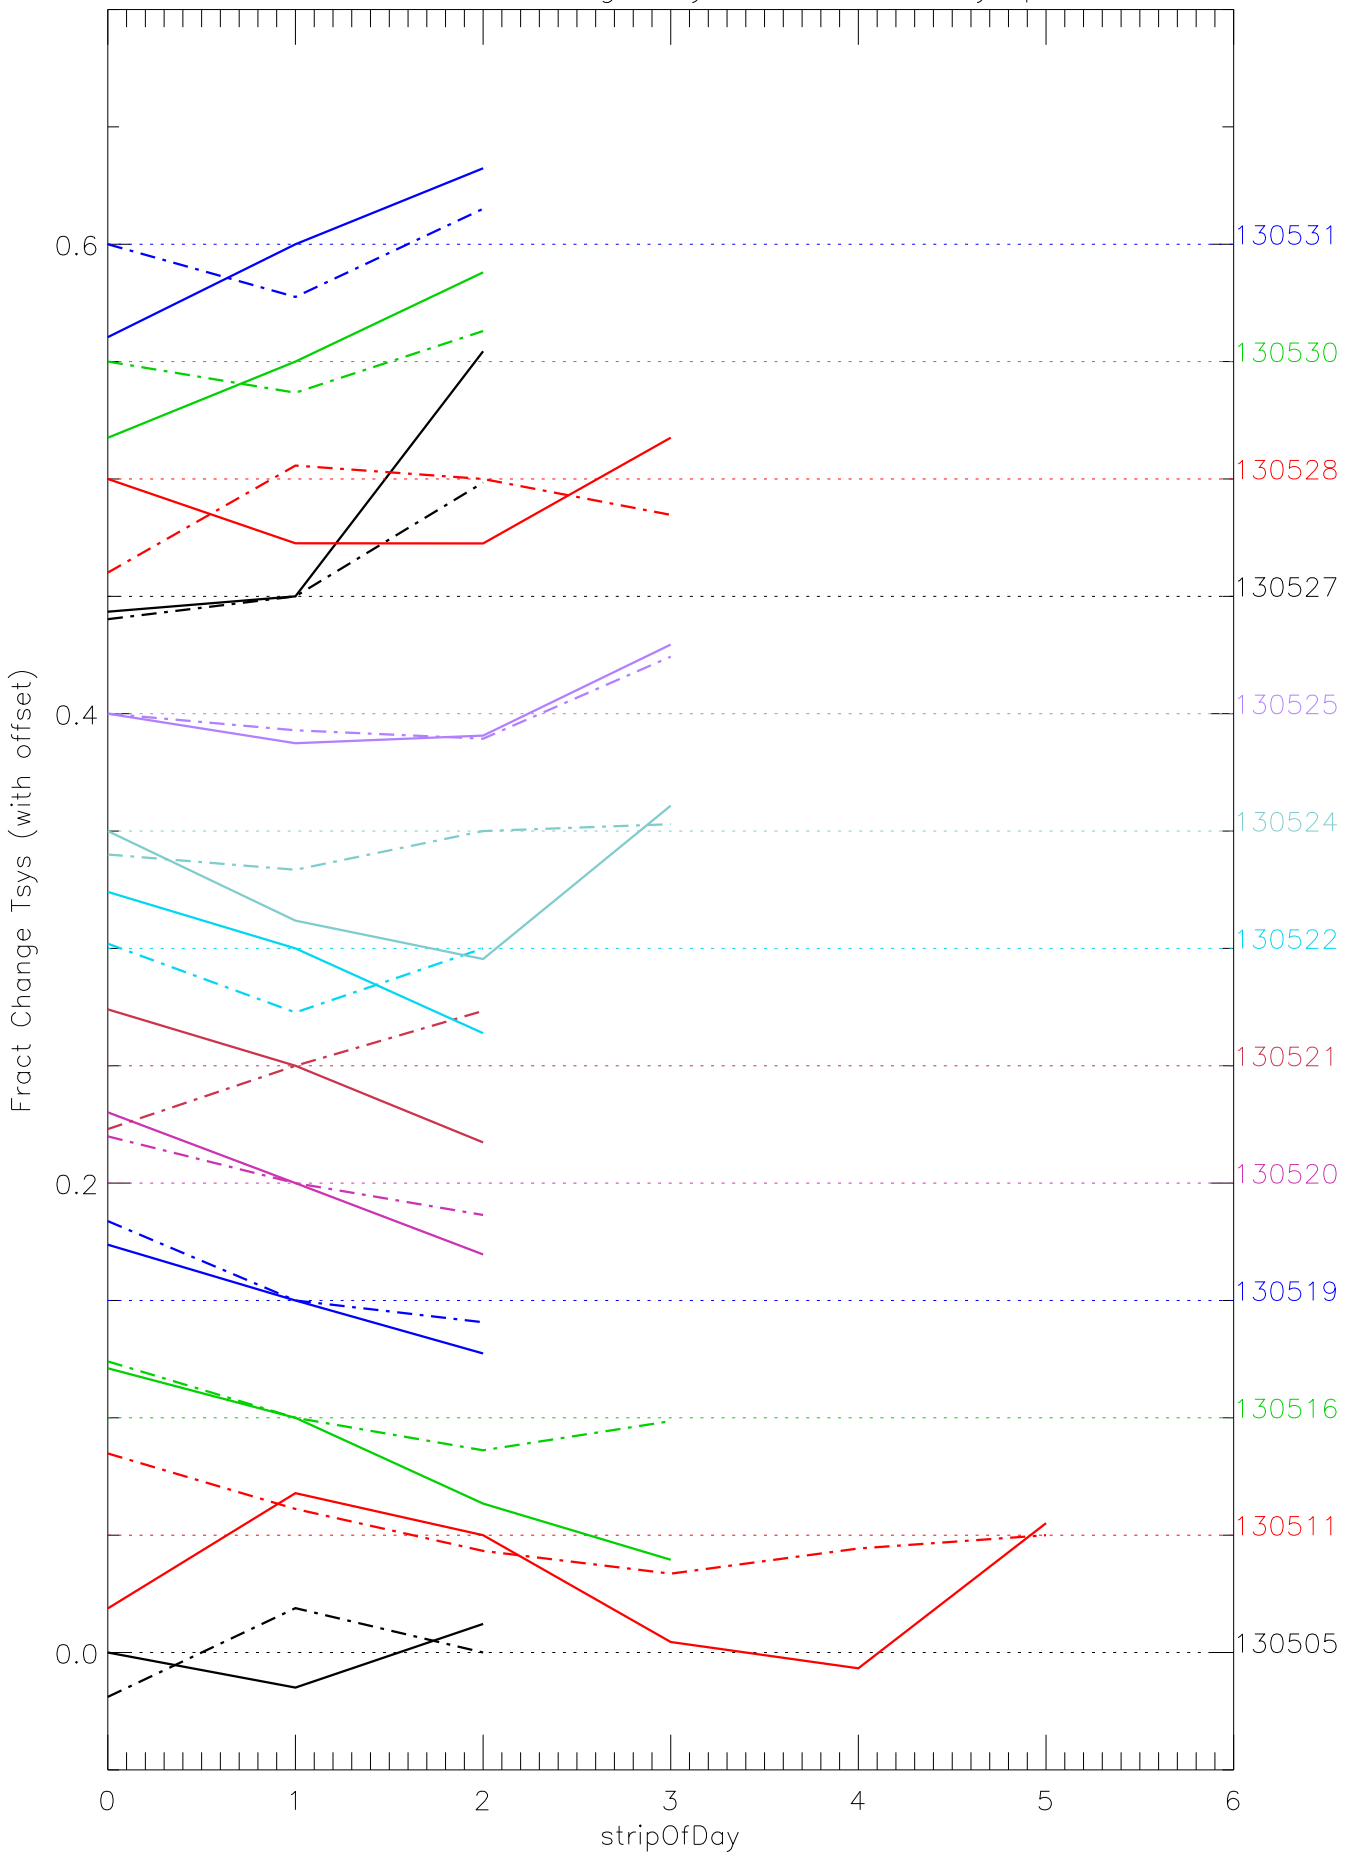

a2048 fractional change TsysK for each day. pixel:0

a2048 fractional change TsysK for each day. pixel:1

a2048 fractional change TsysK for each day. pixel:2

a2048 fractional change TsysK for each day. pixel:3

a2048 fractional change TsysK for each day. pixel:4

a2048 fractional change TsysK for each day. pixel:5

a2048 fractional change TsysK for each day. pixel:6