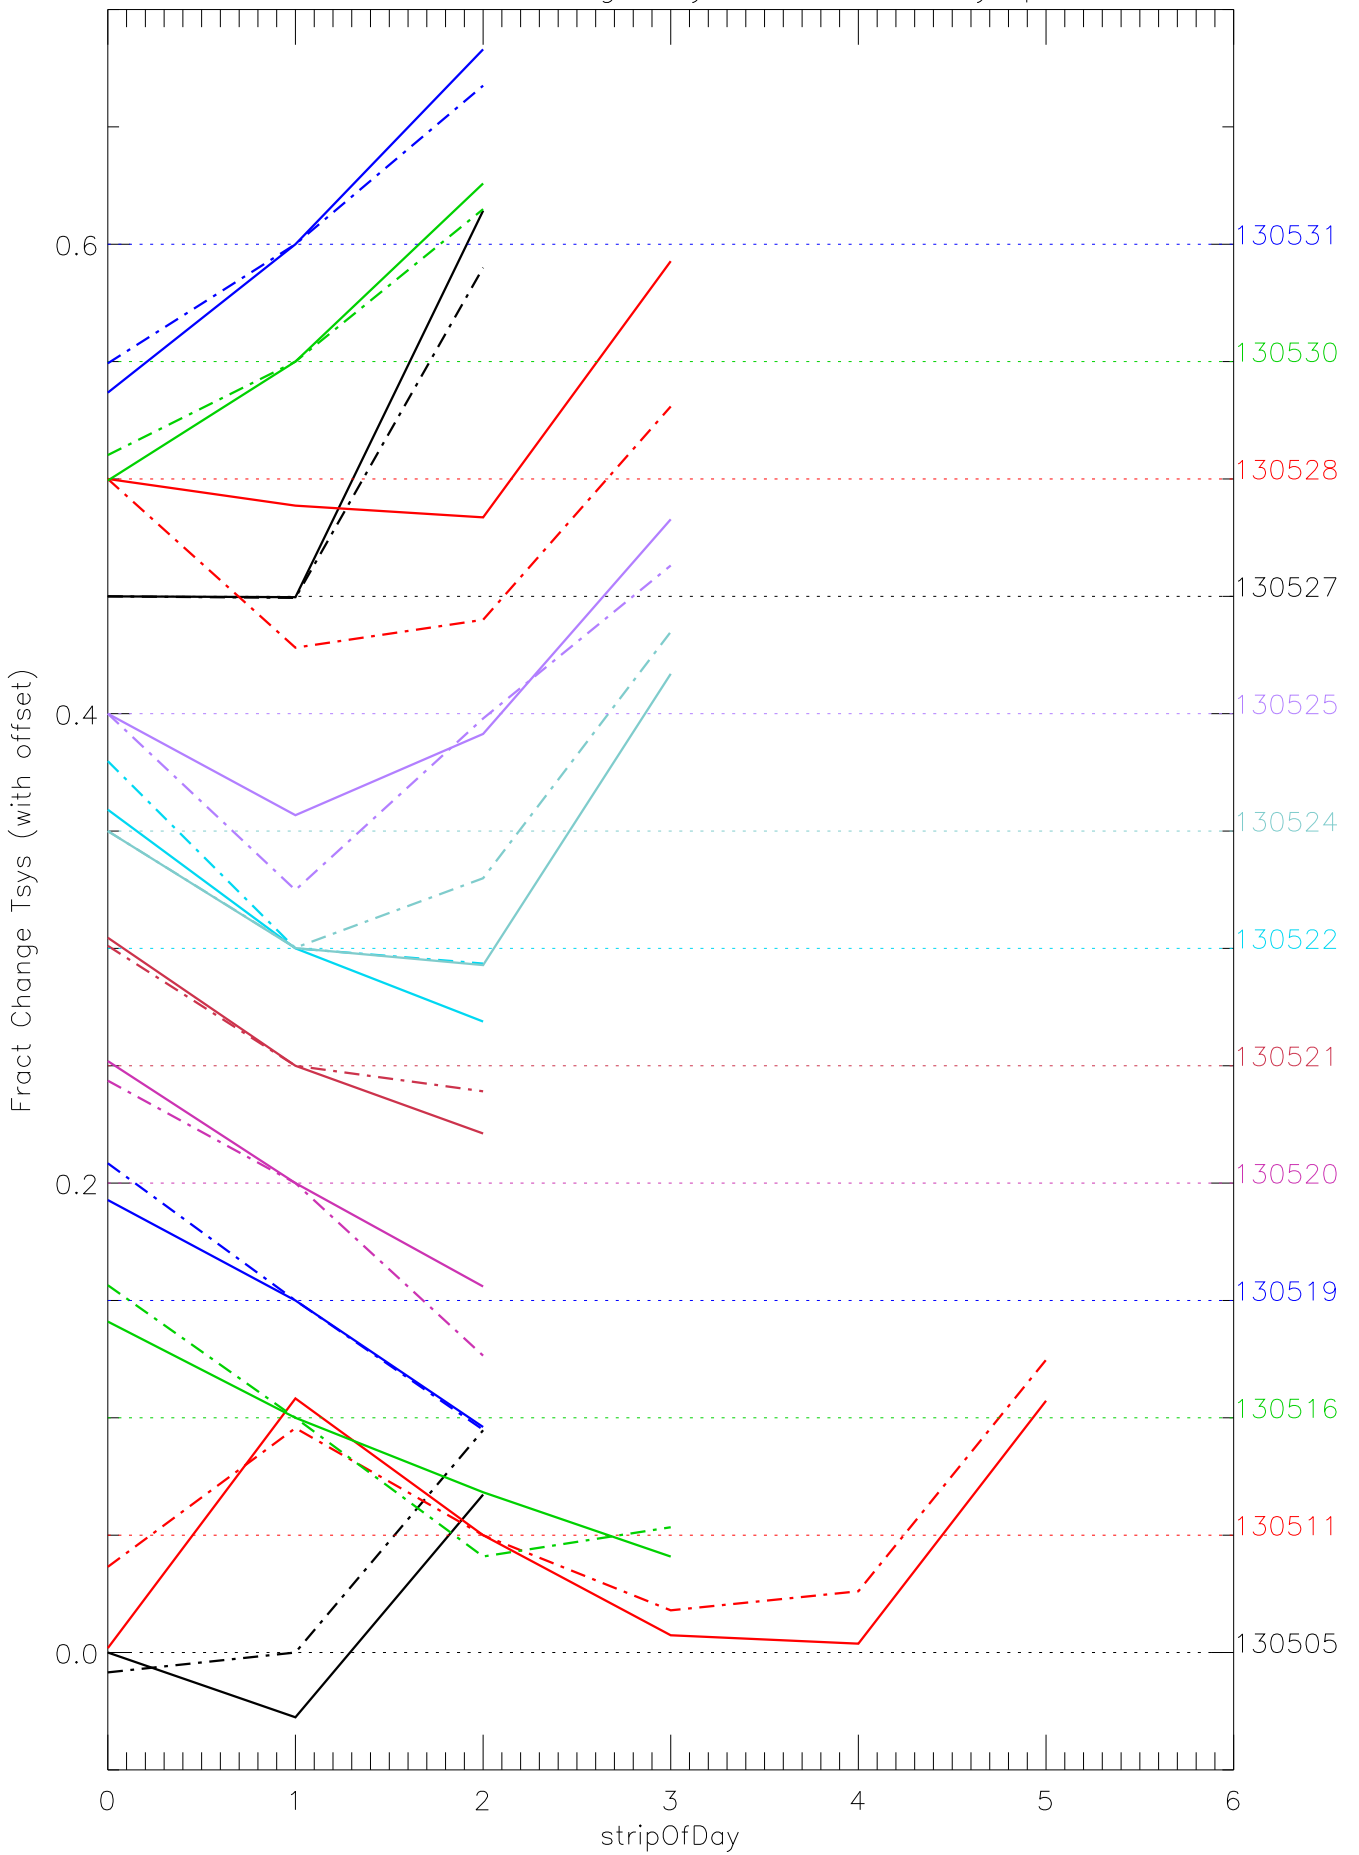

a2048 fractional change TsysK for each day. pixel:0

a2048 fractional change TsysK for each day. pixel:1

a2048 fractional change TsysK for each day. pixel:2

a2048 fractional change TsysK for each day. pixel:3

a2048 fractional change TsysK for each day. pixel:4

a2048 fractional change TsysK for each day. pixel:5

a2048 fractional change TsysK for each day. pixel:6