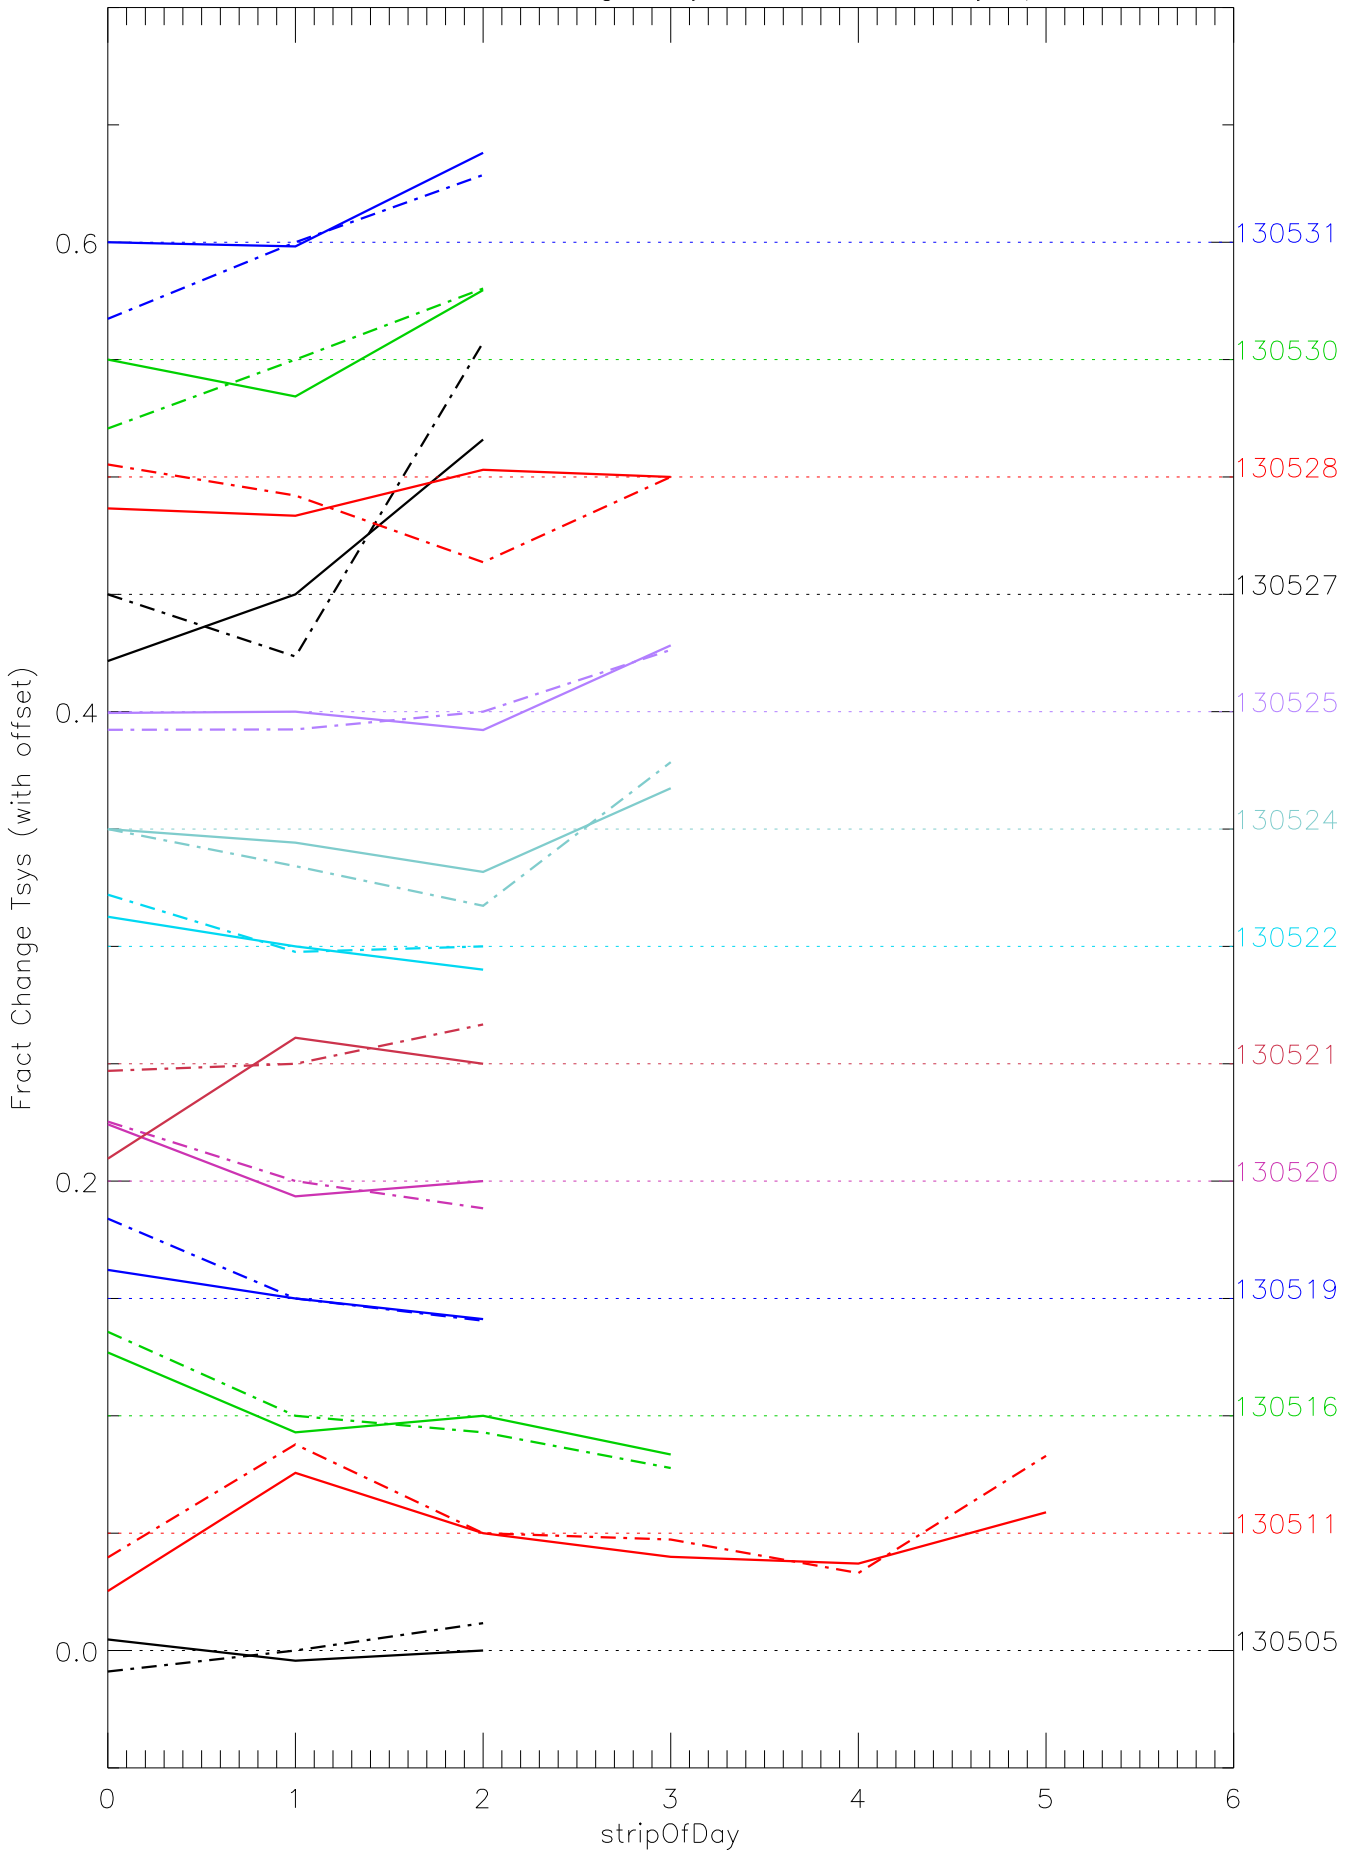

a2048 fractional change TsysK for each day. pixel:0

a2048 fractional change TsysK for each day. pixel:1

a2048 fractional change TsysK for each day. pixel:2

a2048 fractional change TsysK for each day. pixel:3

a2048 fractional change TsysK for each day. pixel:4

a2048 fractional change TsysK for each day. pixel:5

a2048 fractional change TsysK for each day. pixel:6