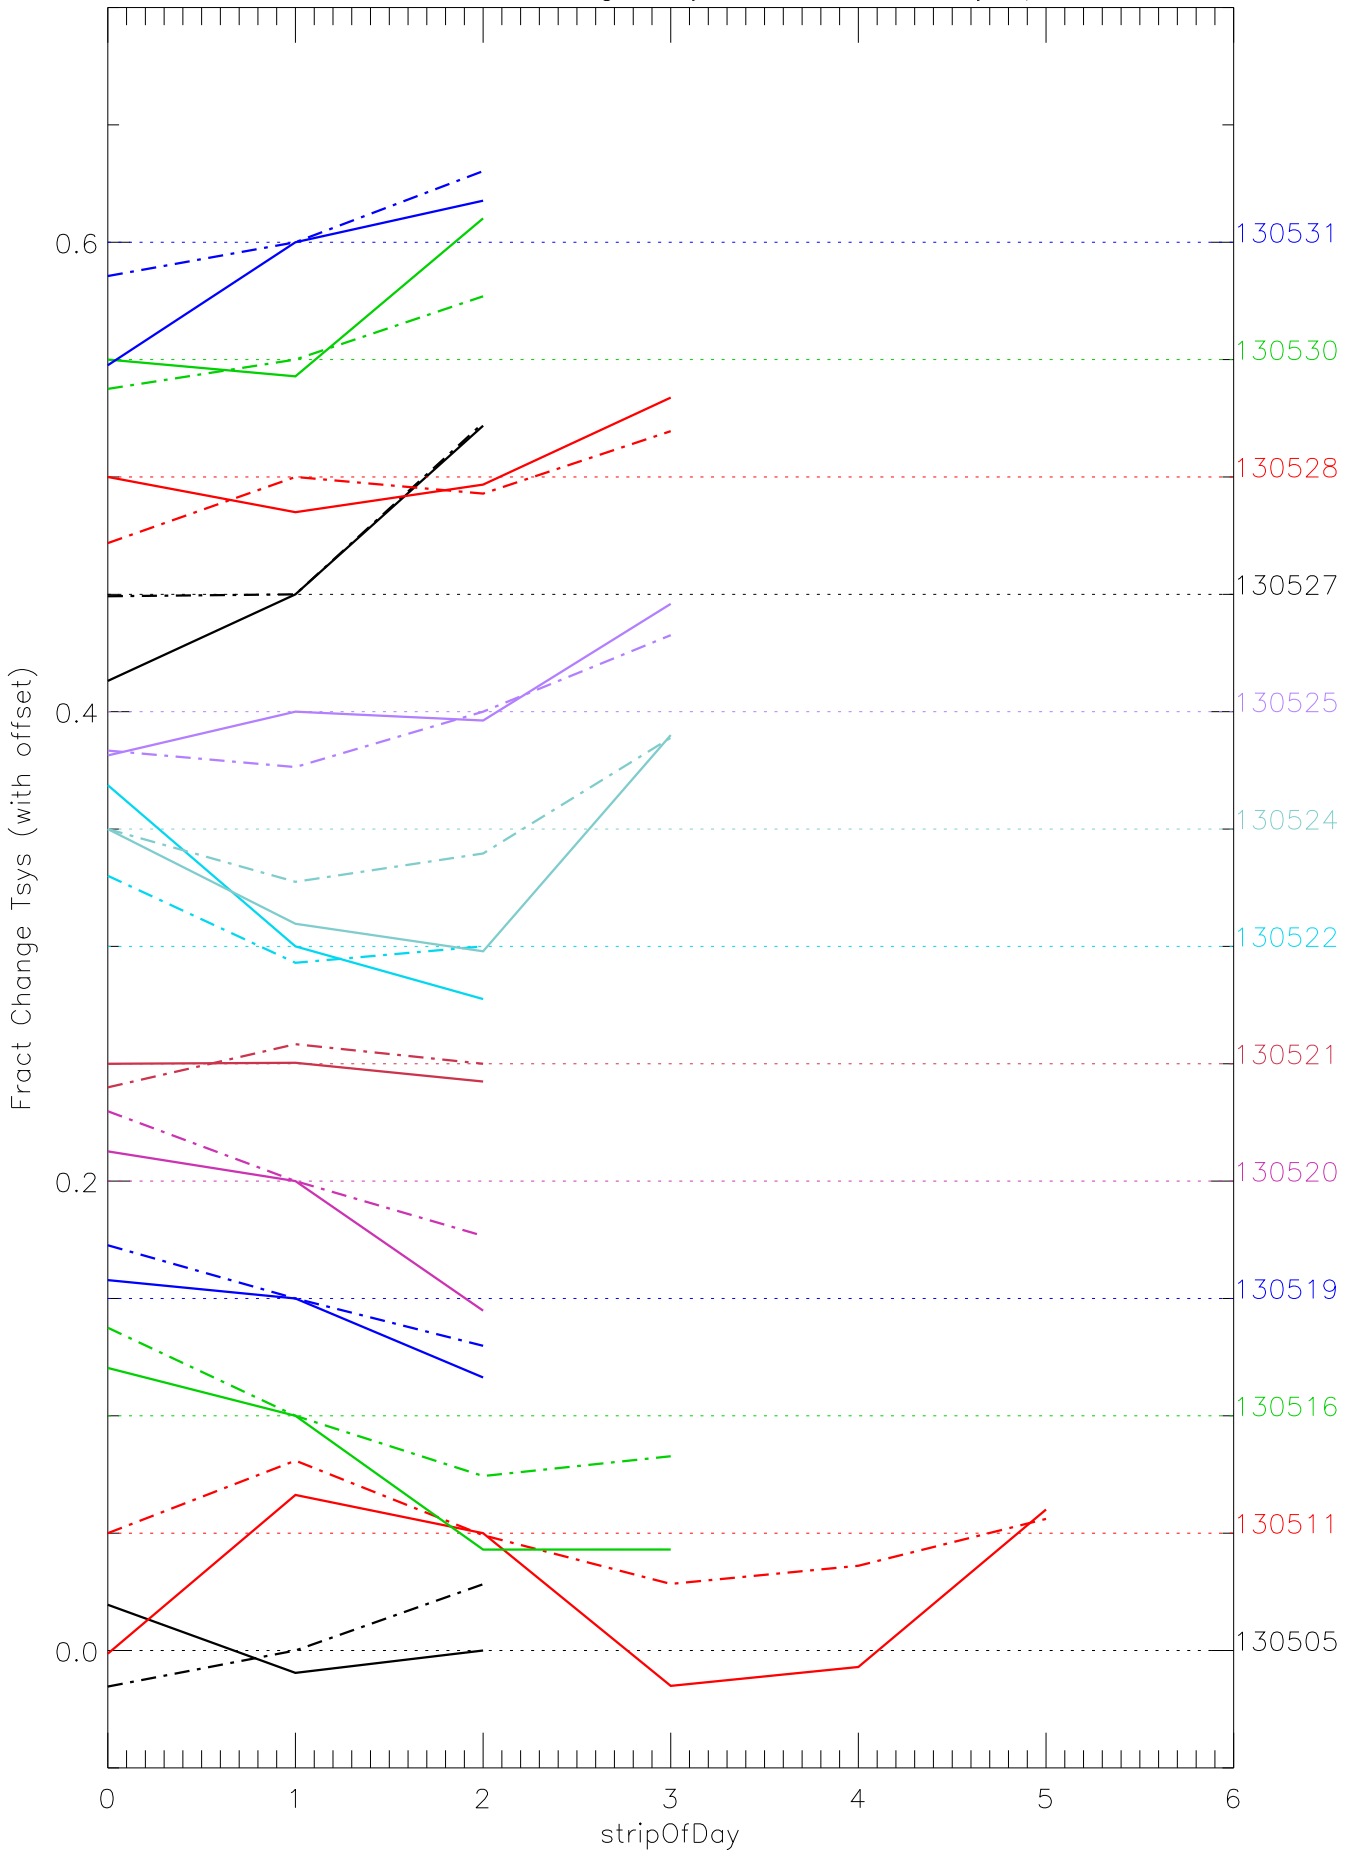

a2048 fractional change TsysK for each day. pixel:0

a2048 fractional change TsysK for each day. pixel:1

a2048 fractional change TsysK for each day. pixel:2

a2048 fractional change TsysK for each day. pixel:3

a2048 fractional change TsysK for each day. pixel:4

a2048 fractional change TsysK for each day. pixel:5

a2048 fractional change TsysK for each day. pixel:6