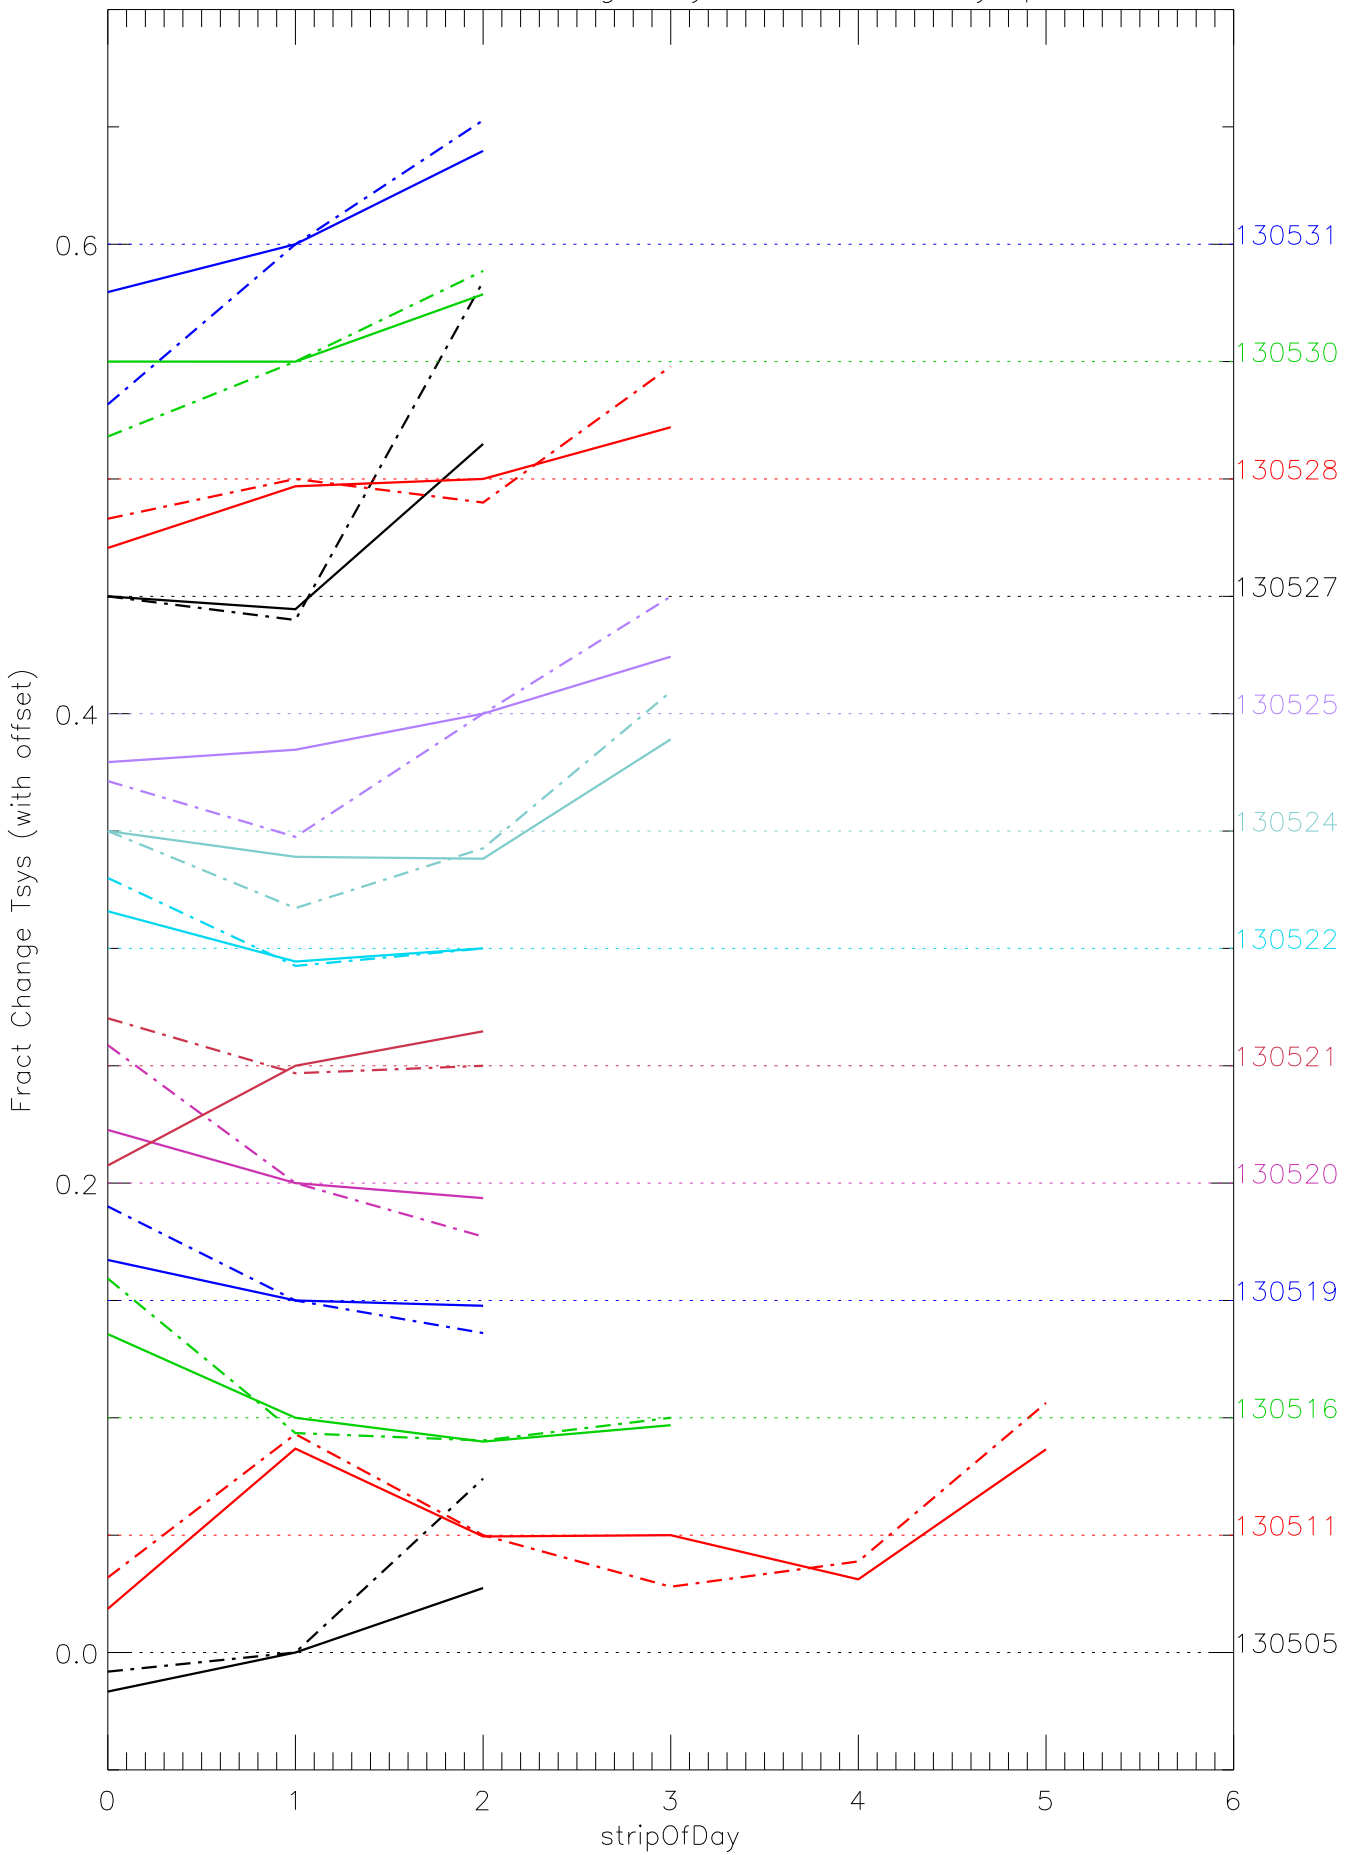

a2048 fractional change TsysK for each day. pixel:0

a2048 fractional change TsysK for each day. pixel:1

a2048 fractional change TsysK for each day. pixel:2

a2048 fractional change TsysK for each day. pixel:3

a2048 fractional change TsysK for each day. pixel:4

a2048 fractional change TsysK for each day. pixel:5

a2048 fractional change TsysK for each day. pixel:6