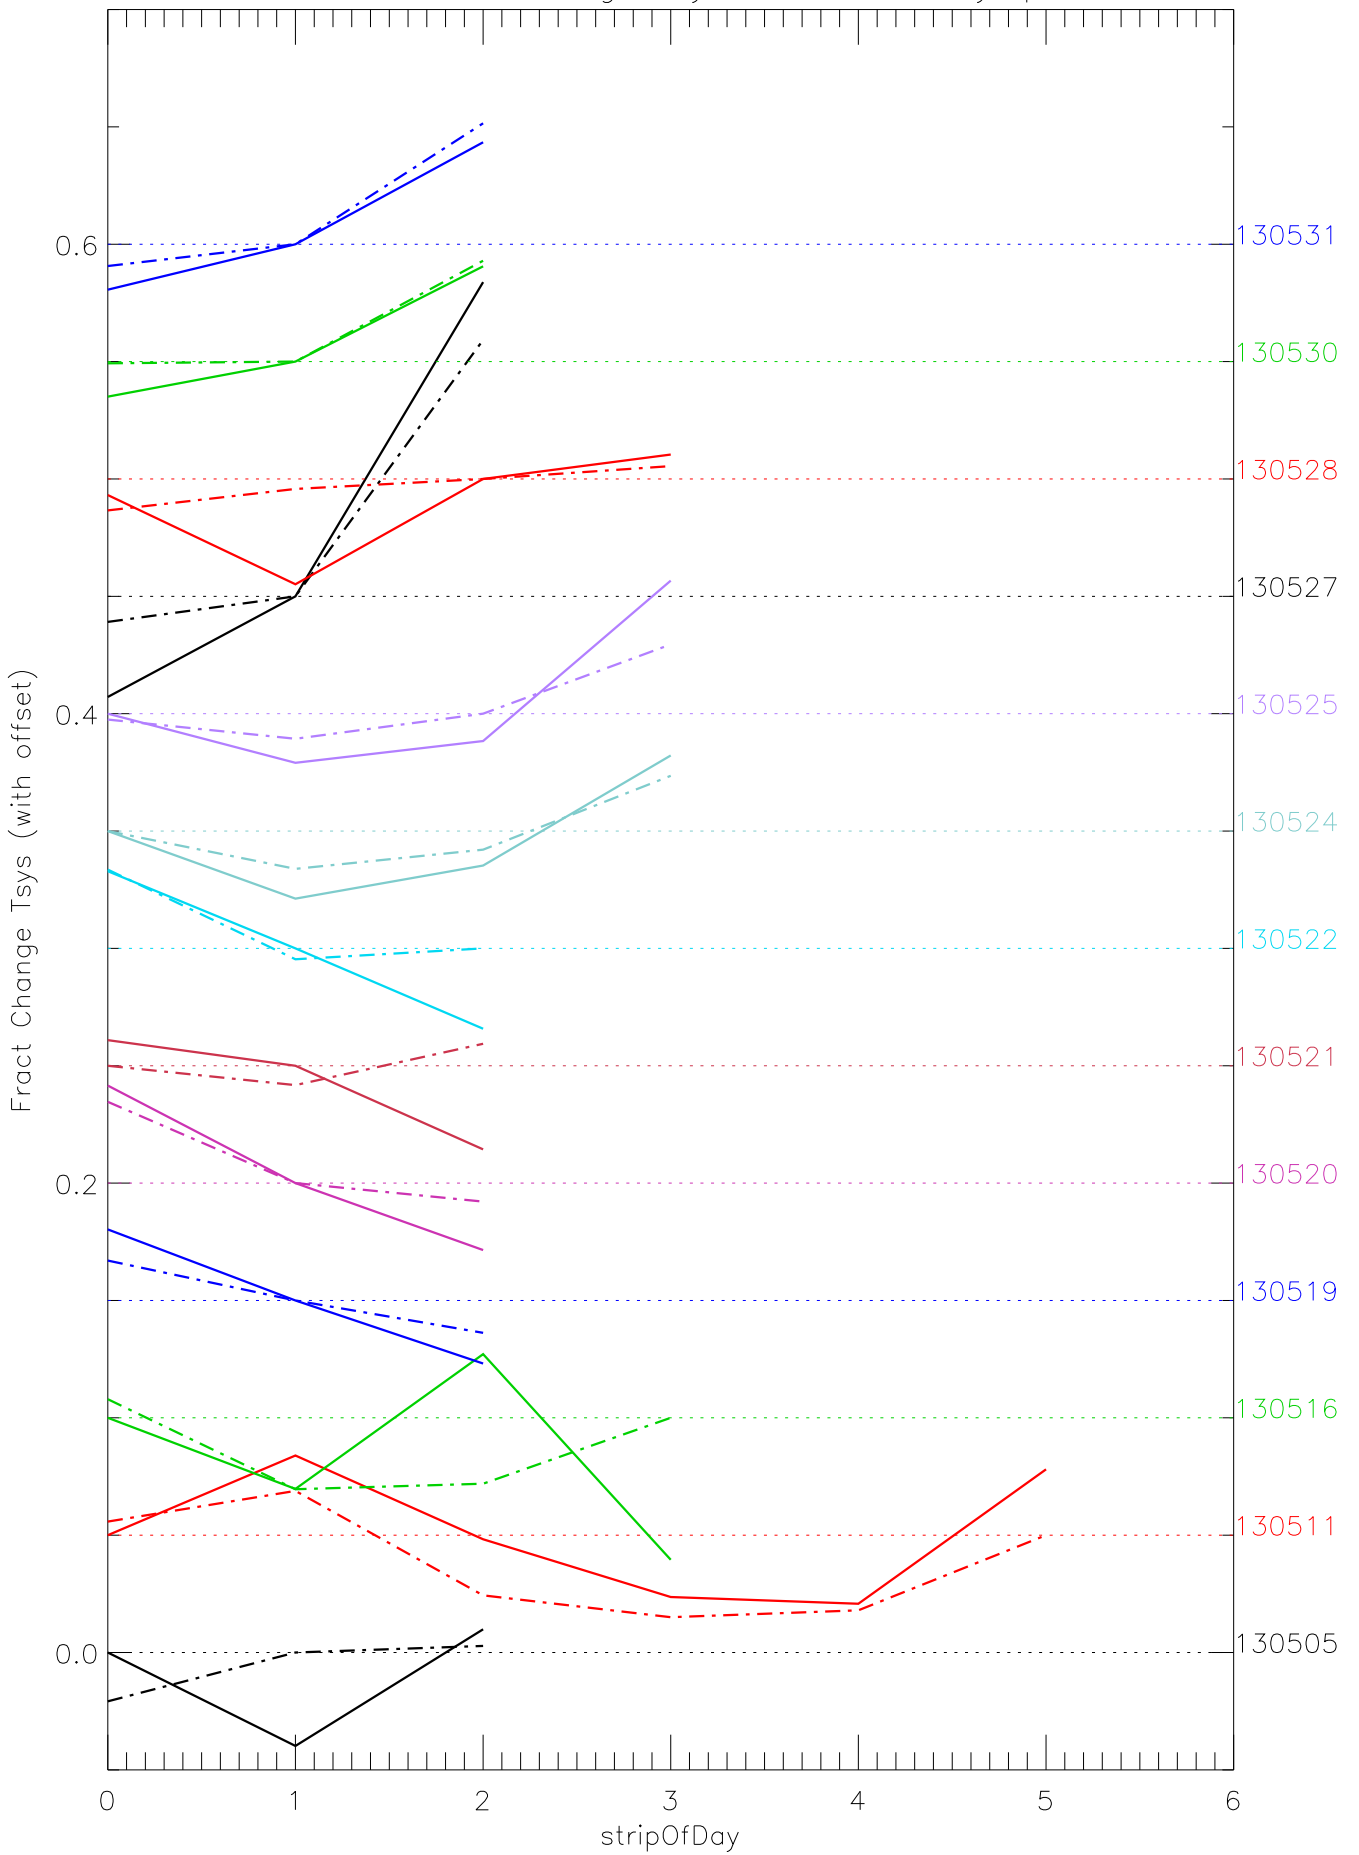

a2048 fractional change TsysK for each day. pixel:0

a2048 fractional change TsysK for each day. pixel:1

a2048 fractional change TsysK for each day. pixel:2

a2048 fractional change TsysK for each day. pixel:3

a2048 fractional change TsysK for each day. pixel:4

a2048 fractional change TsysK for each day. pixel:5

a2048 fractional change TsysK for each day. pixel:6