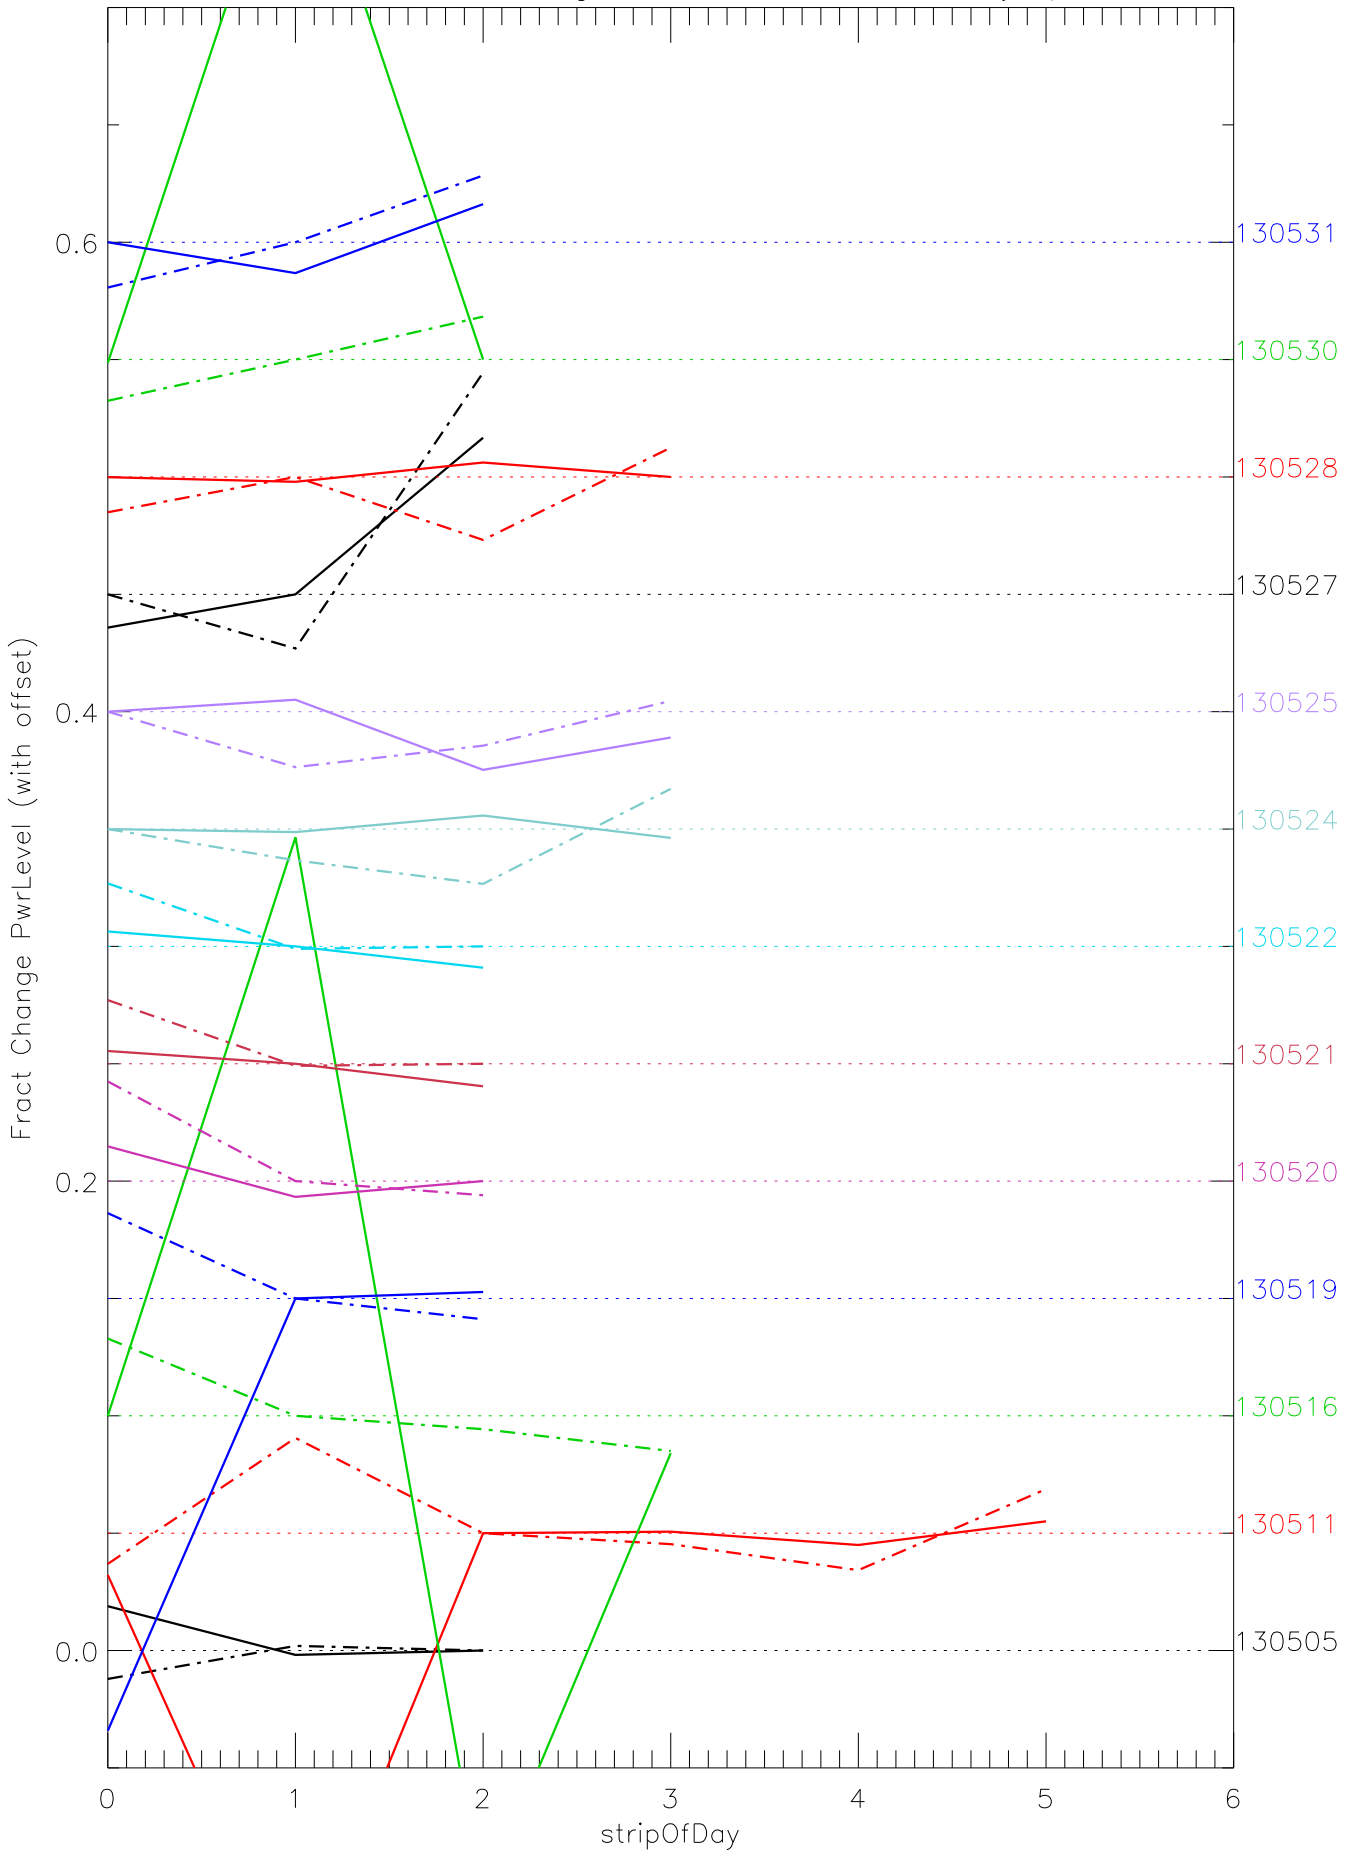

a2048 fractional change PwrLevel for each day. pixel:0

a2048 fractional change PwrLevel for each day. pixel:1

a2048 fractional change PwrLevel for each day. pixel:2

a2048 fractional change PwrLevel for each day. pixel:3

a2048 fractional change PwrLevel for each day. pixel:4

a2048 fractional change PwrLevel for each day. pixel:5

a2048 fractional change PwrLevel for each day. pixel:6