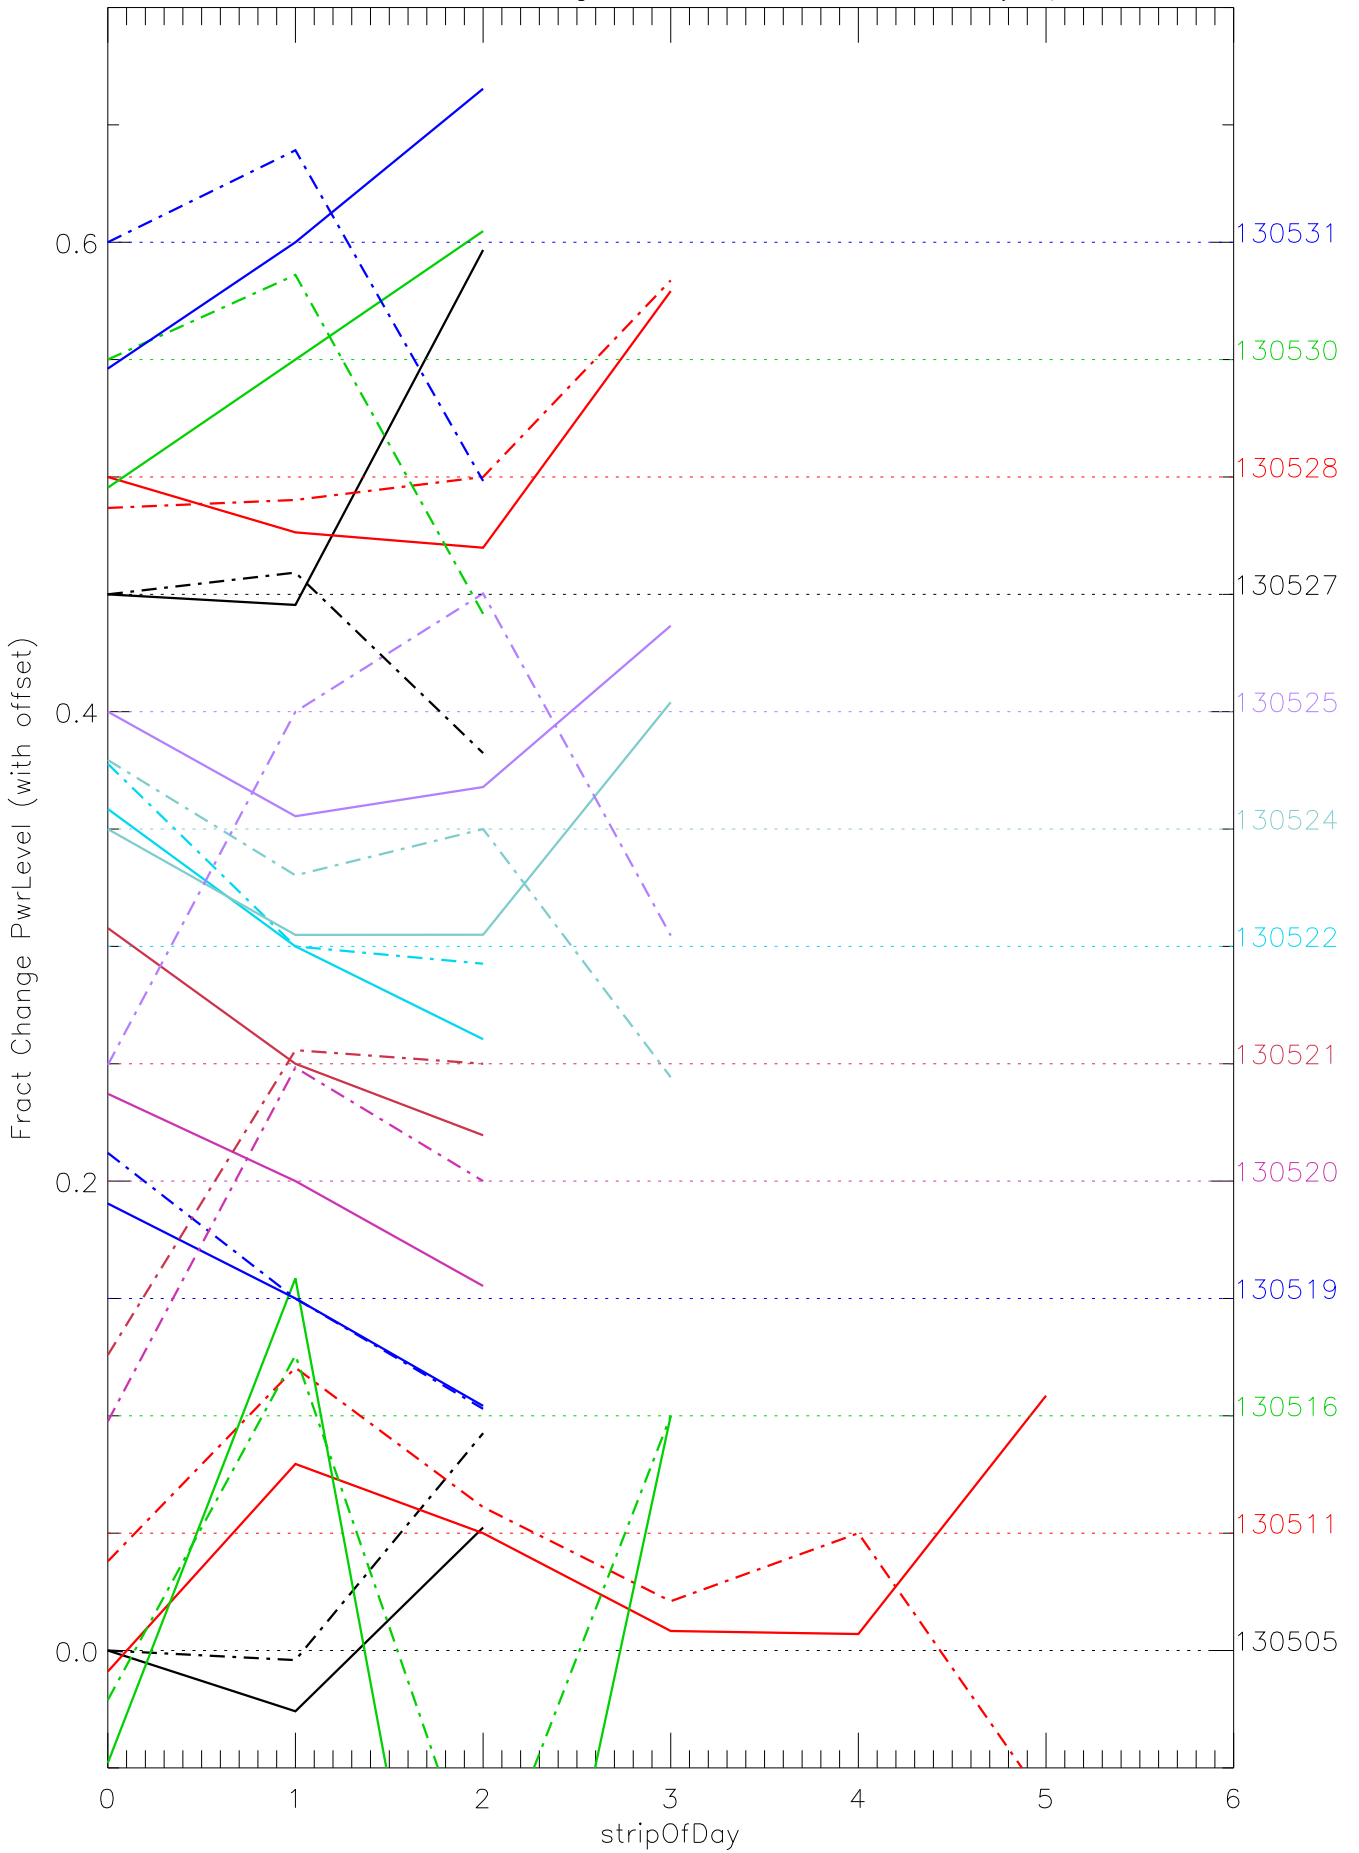

a2048 fractional change PwrLevel for each day. pixel:0

a2048 fractional change PwrLevel for each day. pixel:1

a2048 fractional change PwrLevel for each day. pixel:2

a2048 fractional change PwrLevel for each day. pixel:3

a2048 fractional change PwrLevel for each day. pixel:4

a2048 fractional change PwrLevel for each day. pixel:5

a2048 fractional change PwrLevel for each day. pixel:6