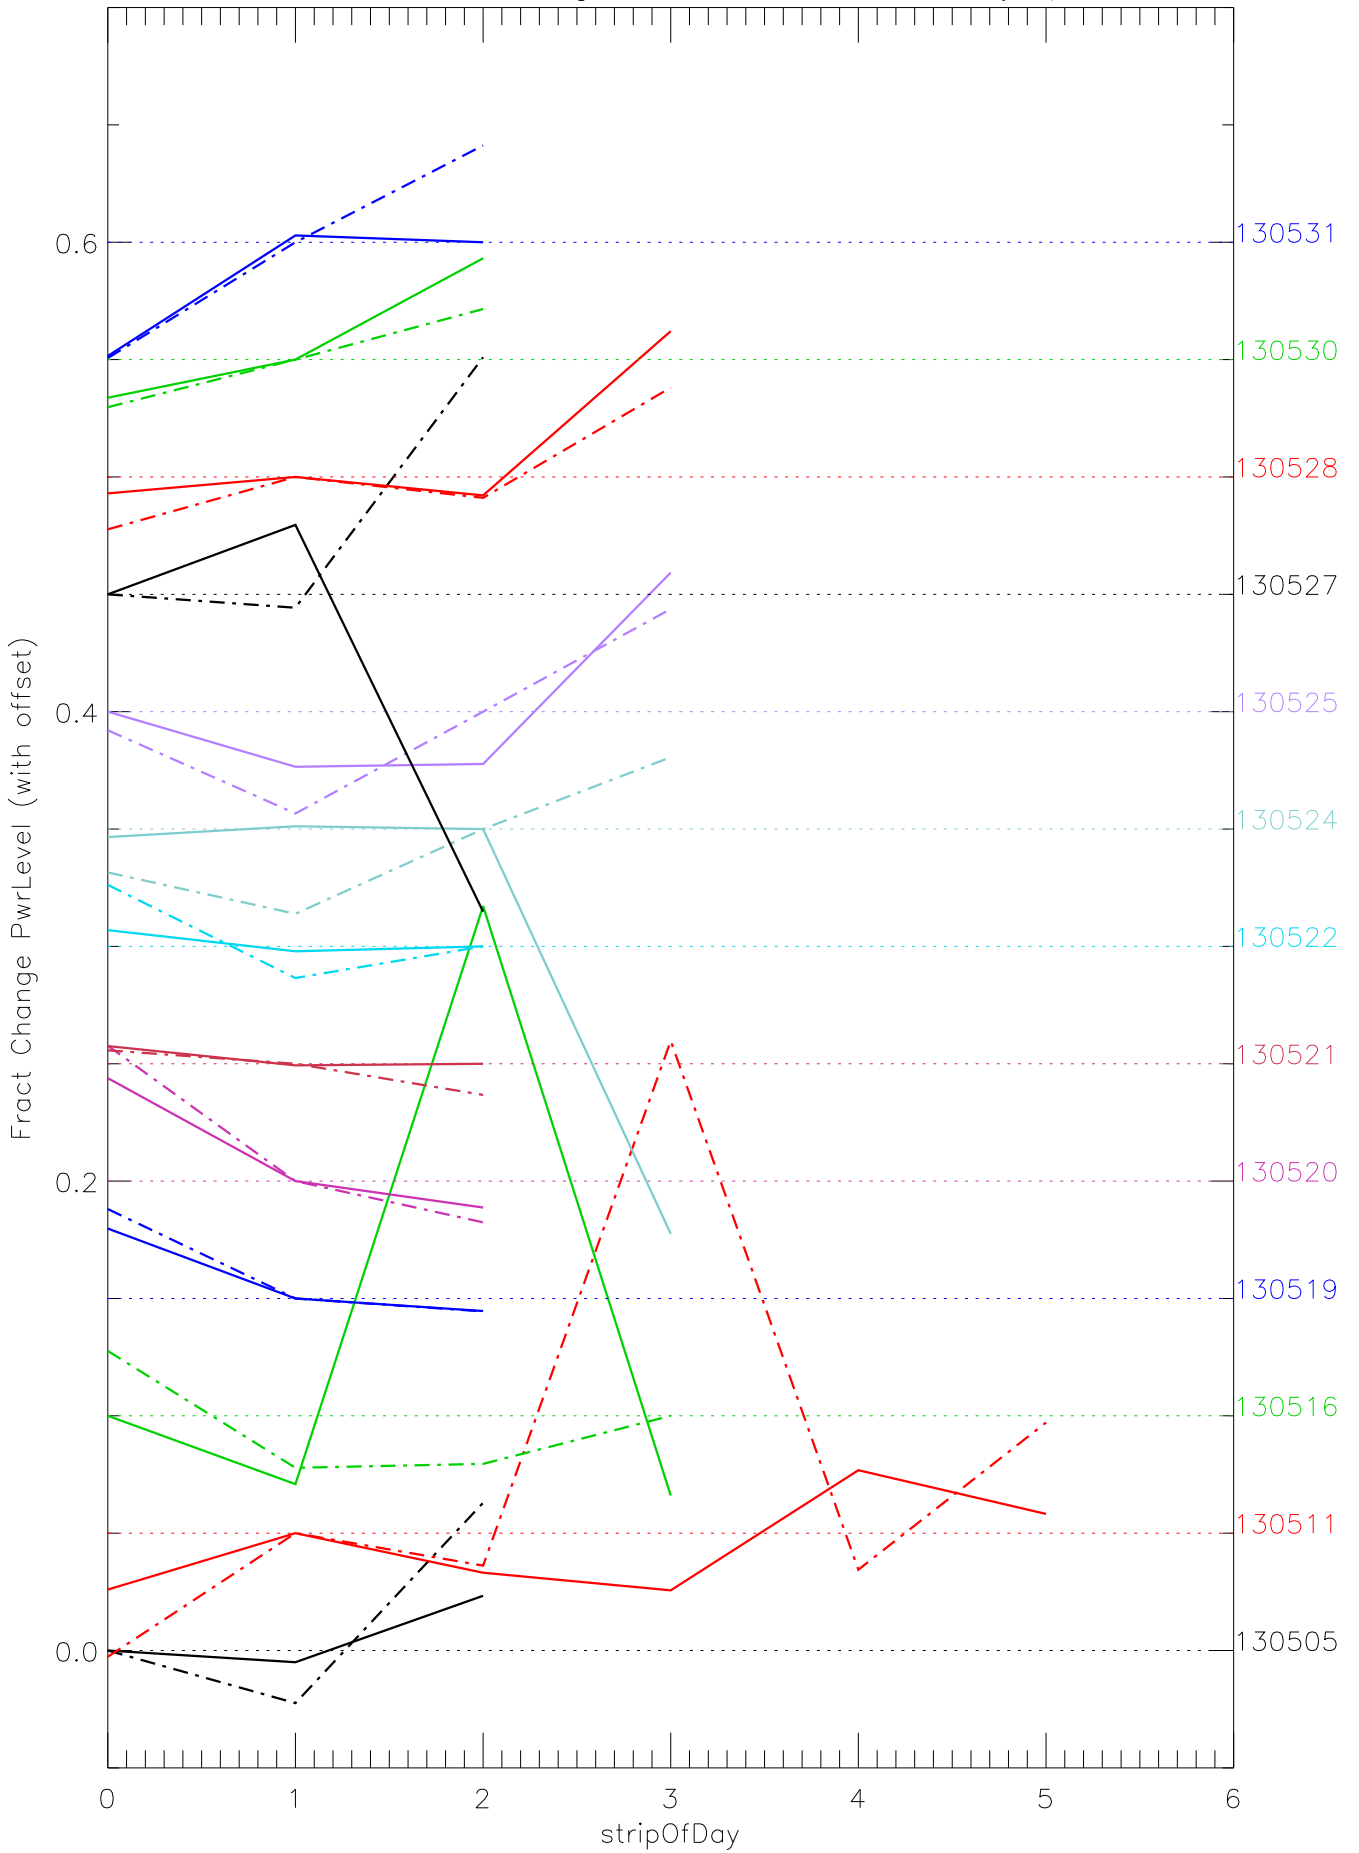

a2048 fractional change PwrLevel for each day. pixel:0

a2048 fractional change PwrLevel for each day. pixel:1

a2048 fractional change PwrLevel for each day. pixel:2

a2048 fractional change PwrLevel for each day. pixel:3

a2048 fractional change PwrLevel for each day. pixel:4

a2048 fractional change PwrLevel for each day. pixel:5

a2048 fractional change PwrLevel for each day. pixel:6