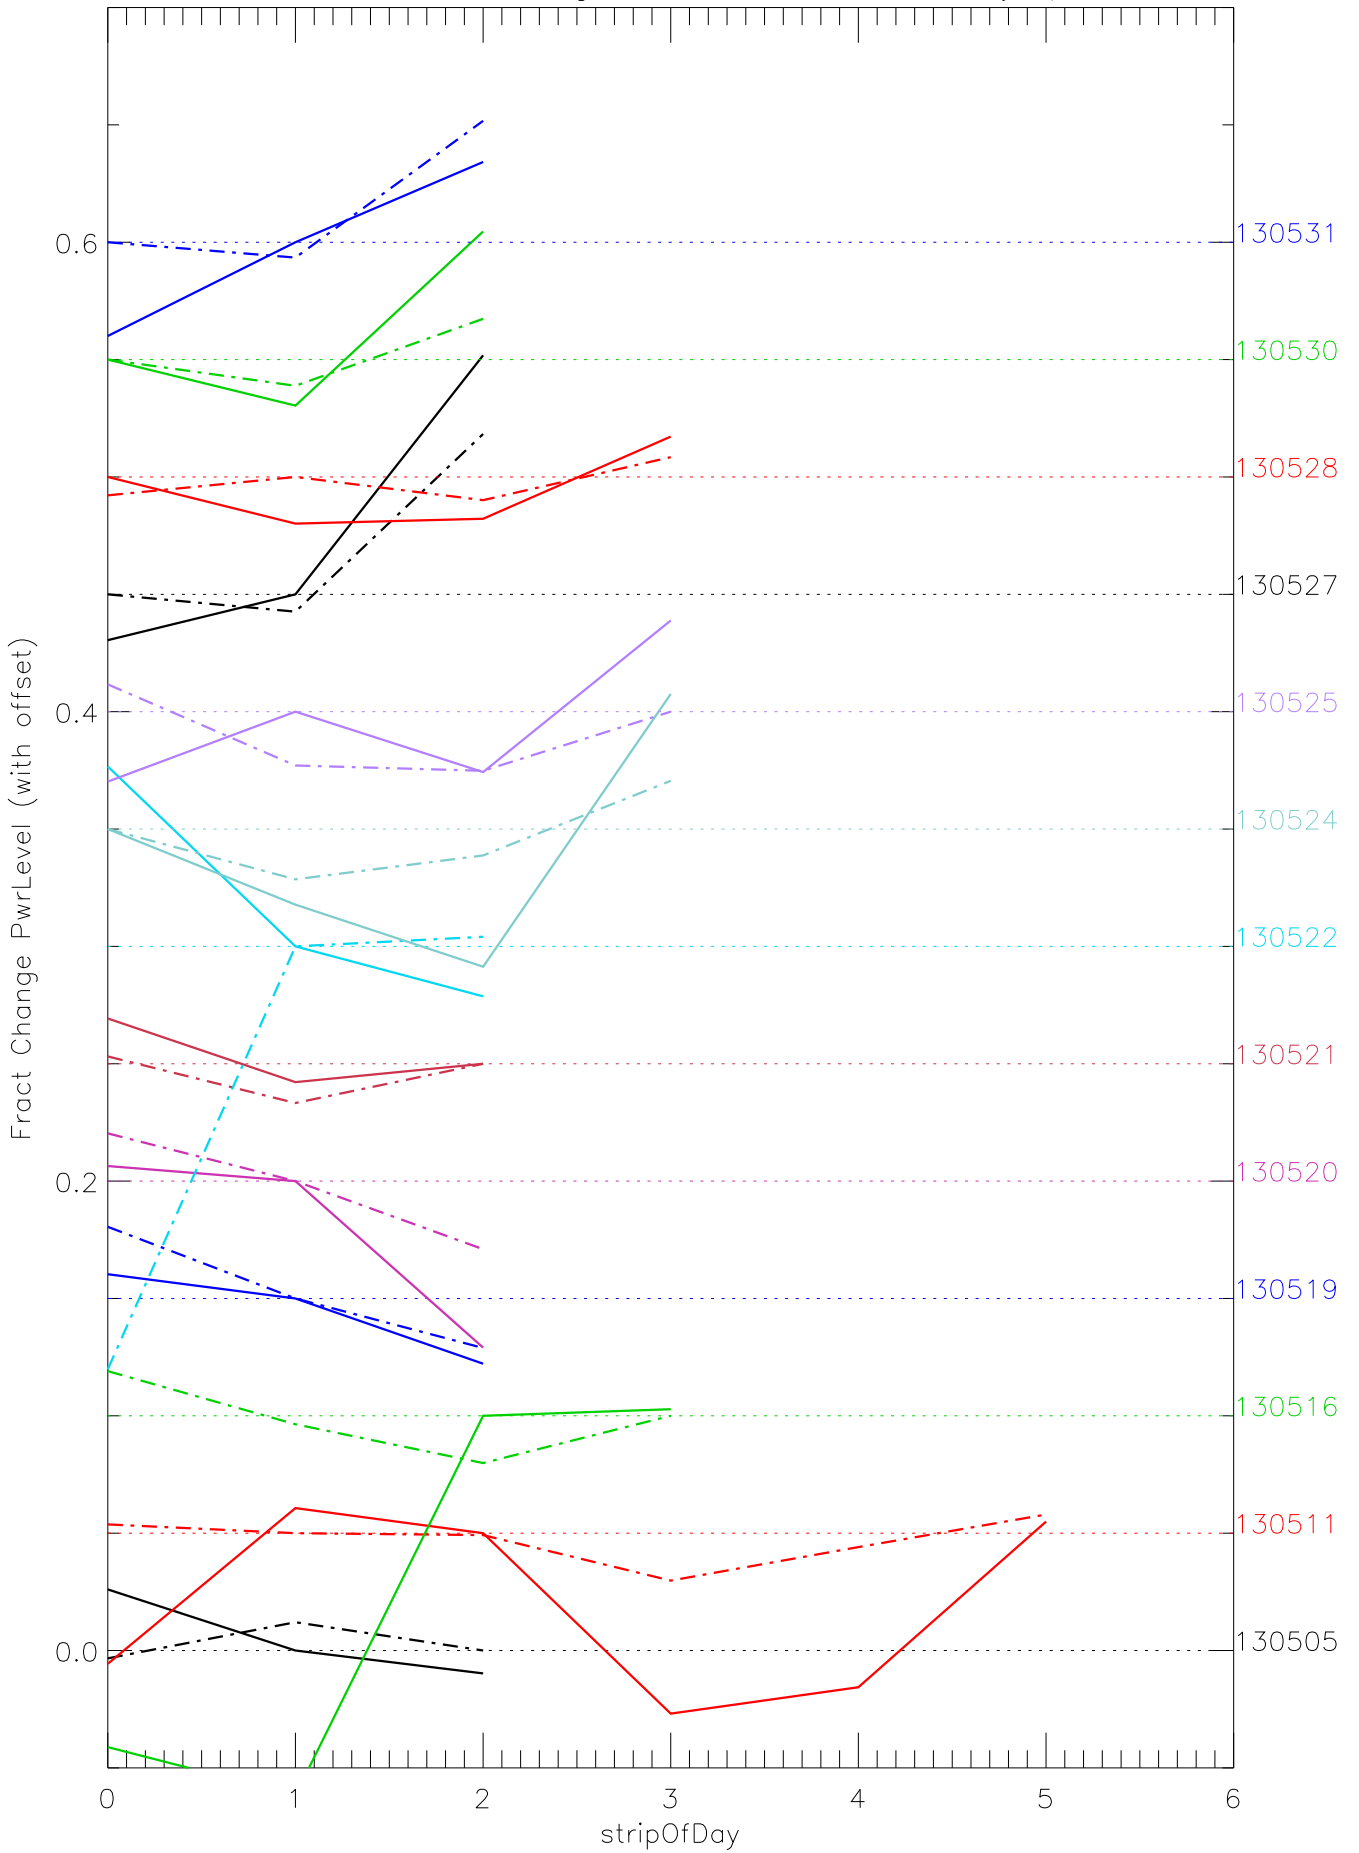

a2048 fractional change PwrLevel for each day. pixel:0

a2048 fractional change PwrLevel for each day. pixel:1

a2048 fractional change PwrLevel for each day. pixel:2

a2048 fractional change PwrLevel for each day. pixel:3

a2048 fractional change PwrLevel for each day. pixel:4

a2048 fractional change PwrLevel for each day. pixel:5

a2048 fractional change PwrLevel for each day. pixel:6