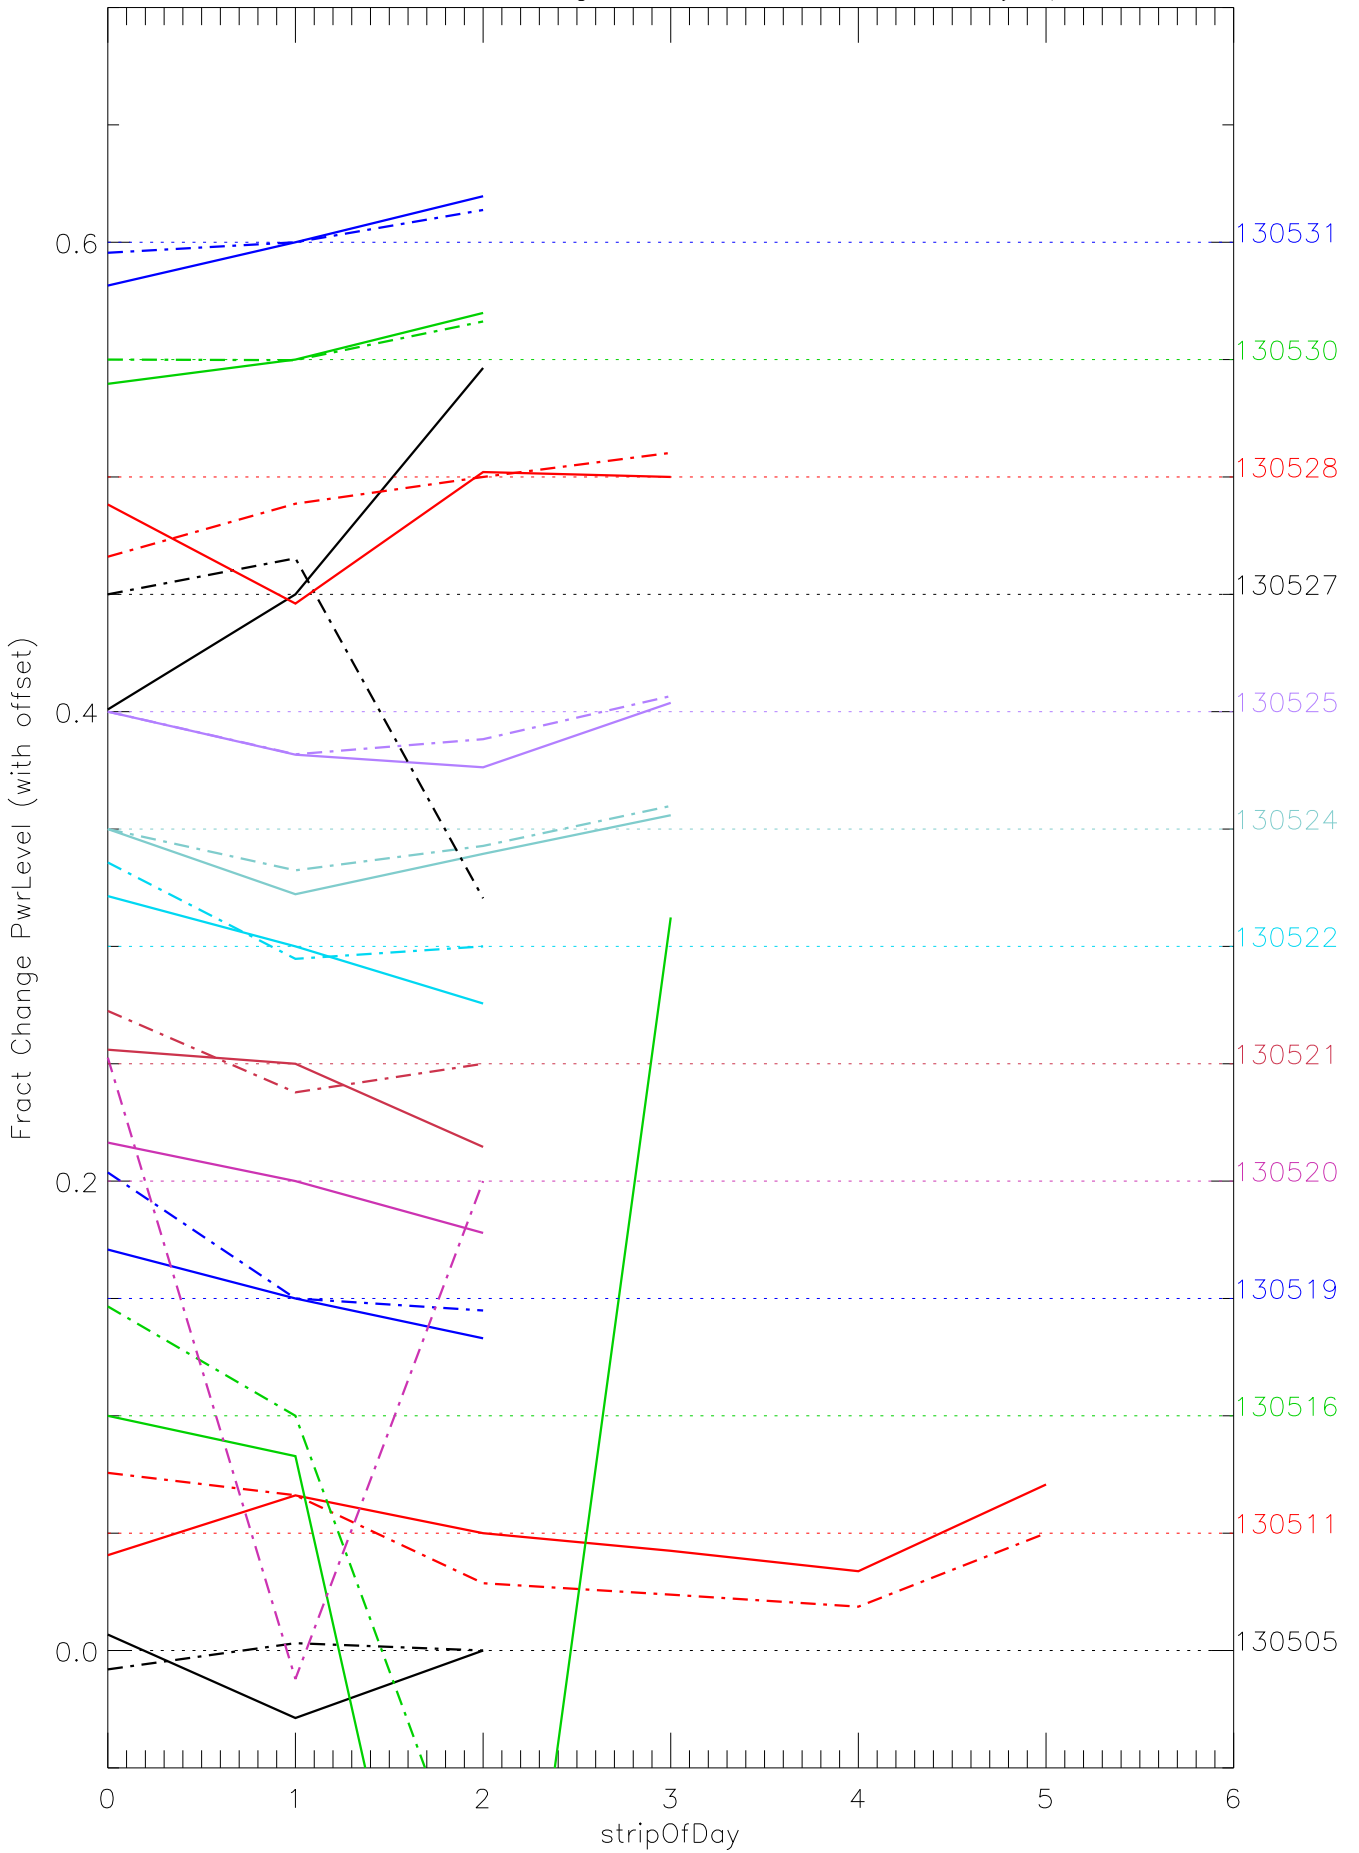

a2048 fractional change PwrLevel for each day. pixel:0

a2048 fractional change PwrLevel for each day. pixel:1

a2048 fractional change PwrLevel for each day. pixel:2

a2048 fractional change PwrLevel for each day. pixel:3

a2048 fractional change PwrLevel for each day. pixel:4

a2048 fractional change PwrLevel for each day. pixel:5

a2048 fractional change PwrLevel for each day. pixel:6