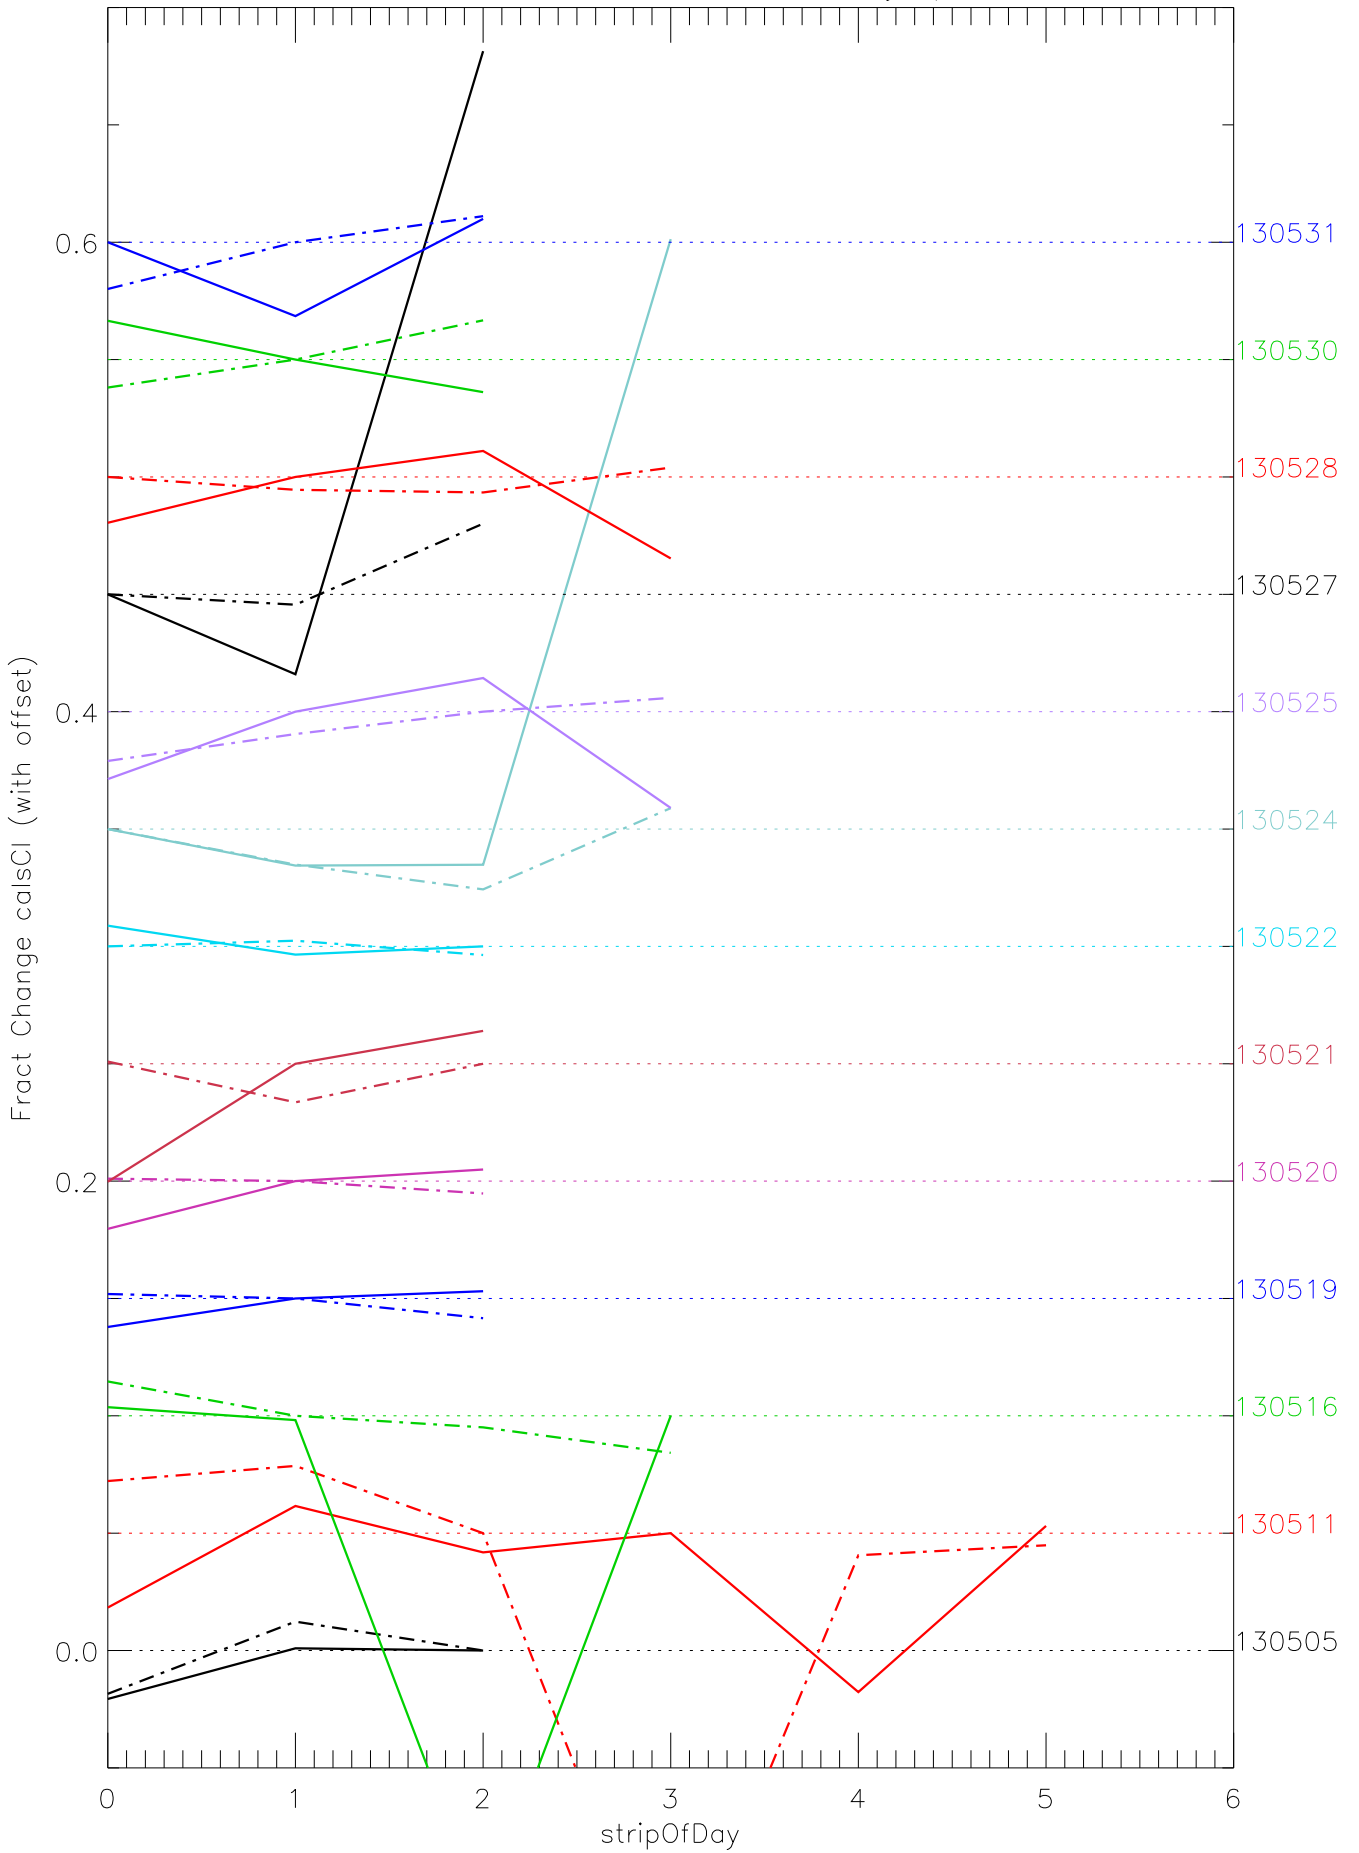

a2048 calsci factors for each day. pixel:0

a2048 calsci factors for each day. pixel:1

a2048 calsci factors for each day. pixel:2

a2048 calsci factors for each day. pixel:4

a2048 calsci factors for each day. pixel:5

a2048 calsci factors for each day. pixel:6