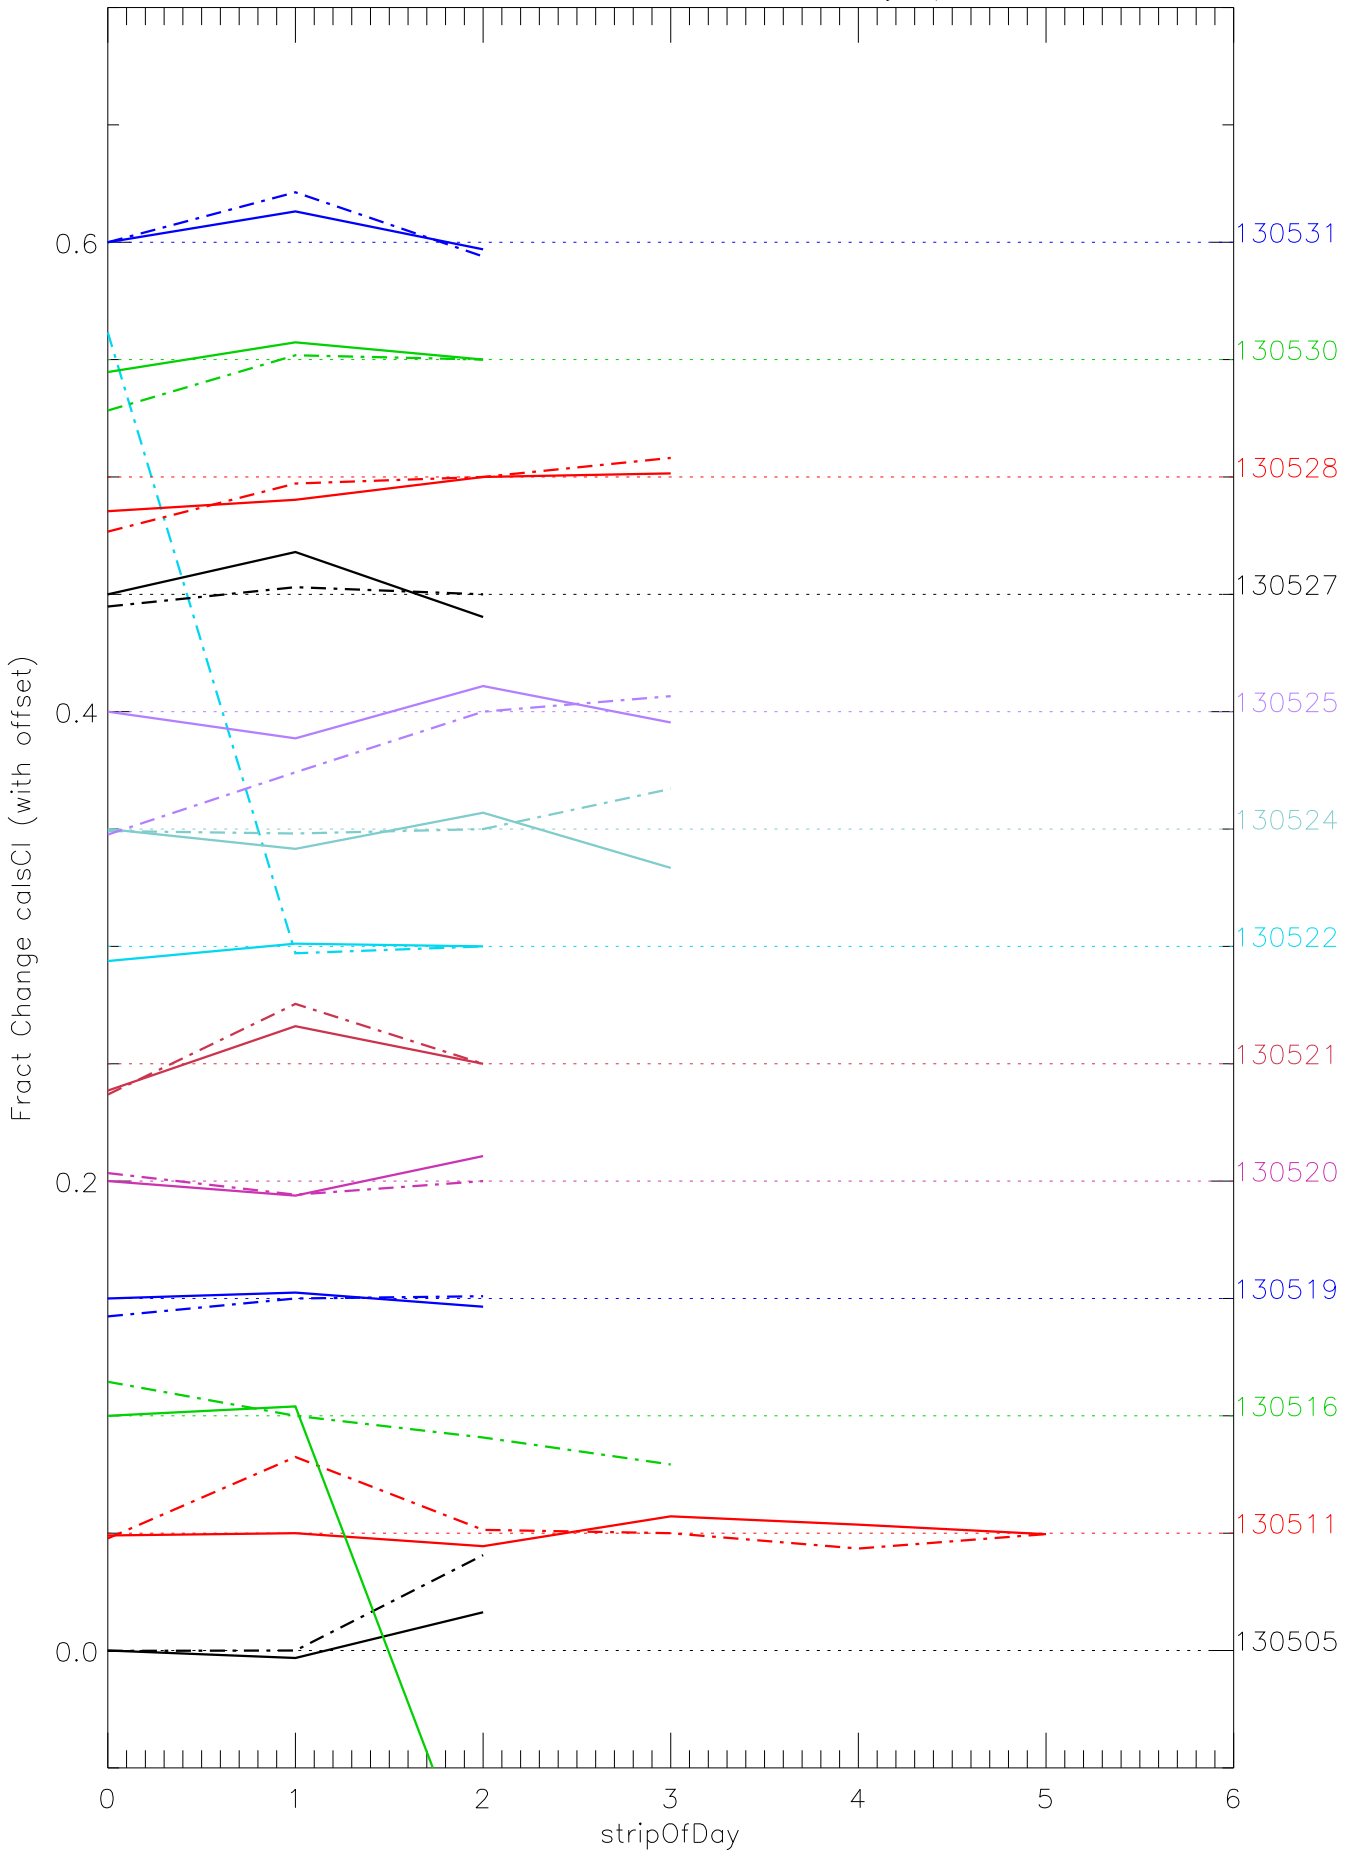

a2048 calsci factors for each day. pixel:0

a2048 calsci factors for each day. pixel:1

a2048 calsci factors for each day. pixel:2

a2048 calsci factors for each day. pixel:4

a2048 calsci factors for each day. pixel:5

a2048 calsci factors for each day. pixel:6