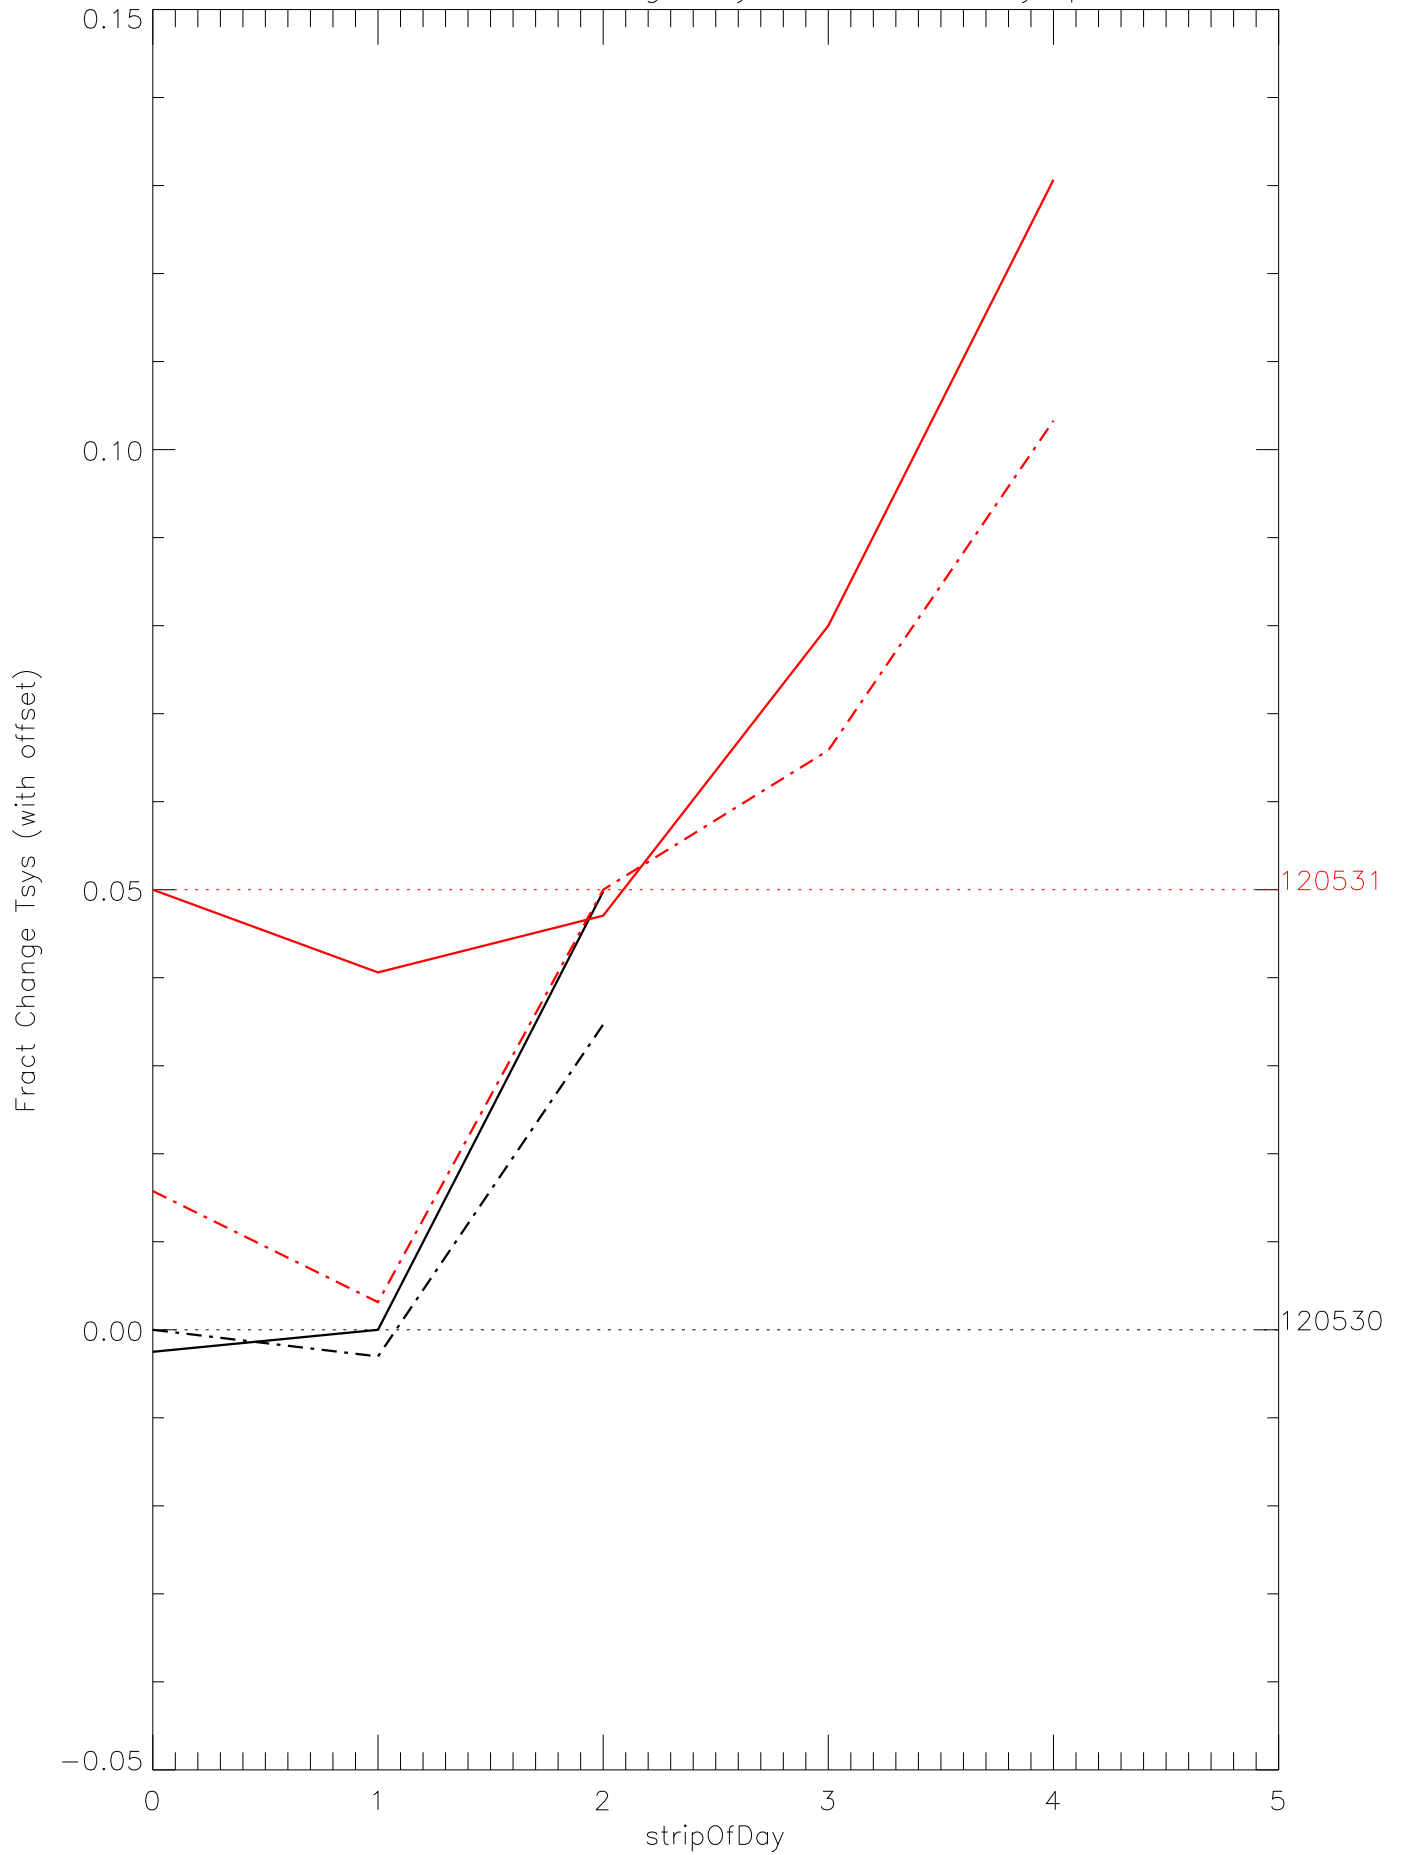

a2048 fractional change TsysK for each day. pixel:0

a2048 fractional change TsysK for each day. pixel:1

a2048 fractional change TsysK for each day. pixel:2

a2048 fractional change TsysK for each day. pixel:3

a2048 fractional change TsysK for each day. pixel:4

a2048 fractional change TsysK for each day. pixel:5

a2048 fractional change TsysK for each day. pixel:6