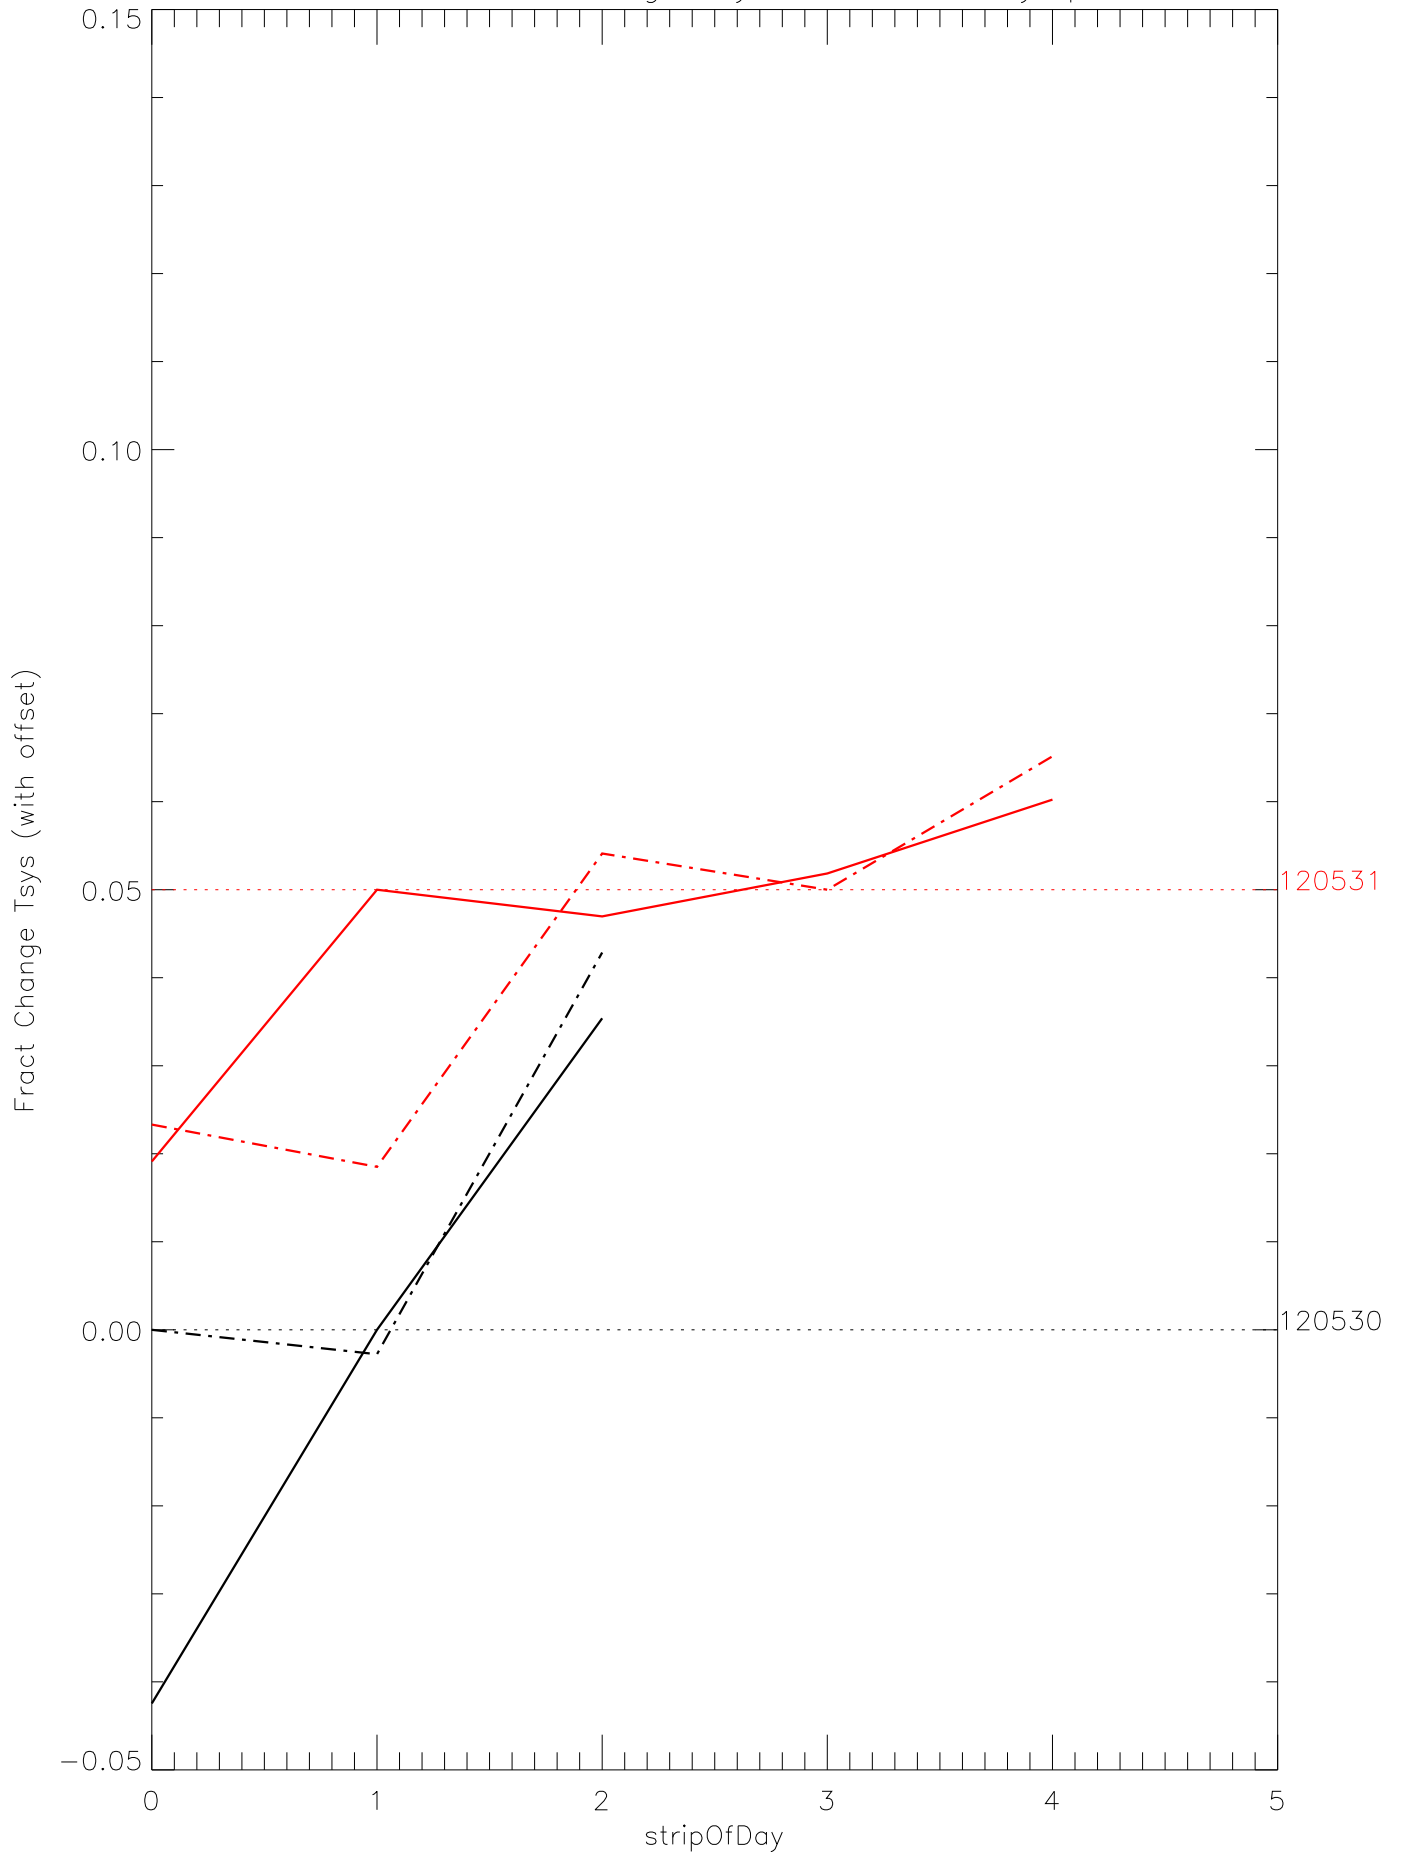

a2048 fractional change TsysK for each day. pixel:0

a2048 fractional change TsysK for each day. pixel:1

a2048 fractional change TsysK for each day. pixel:2

a2048 fractional change TsysK for each day. pixel:3

a2048 fractional change TsysK for each day. pixel:4

a2048 fractional change TsysK for each day. pixel:5

a2048 fractional change TsysK for each day. pixel:6