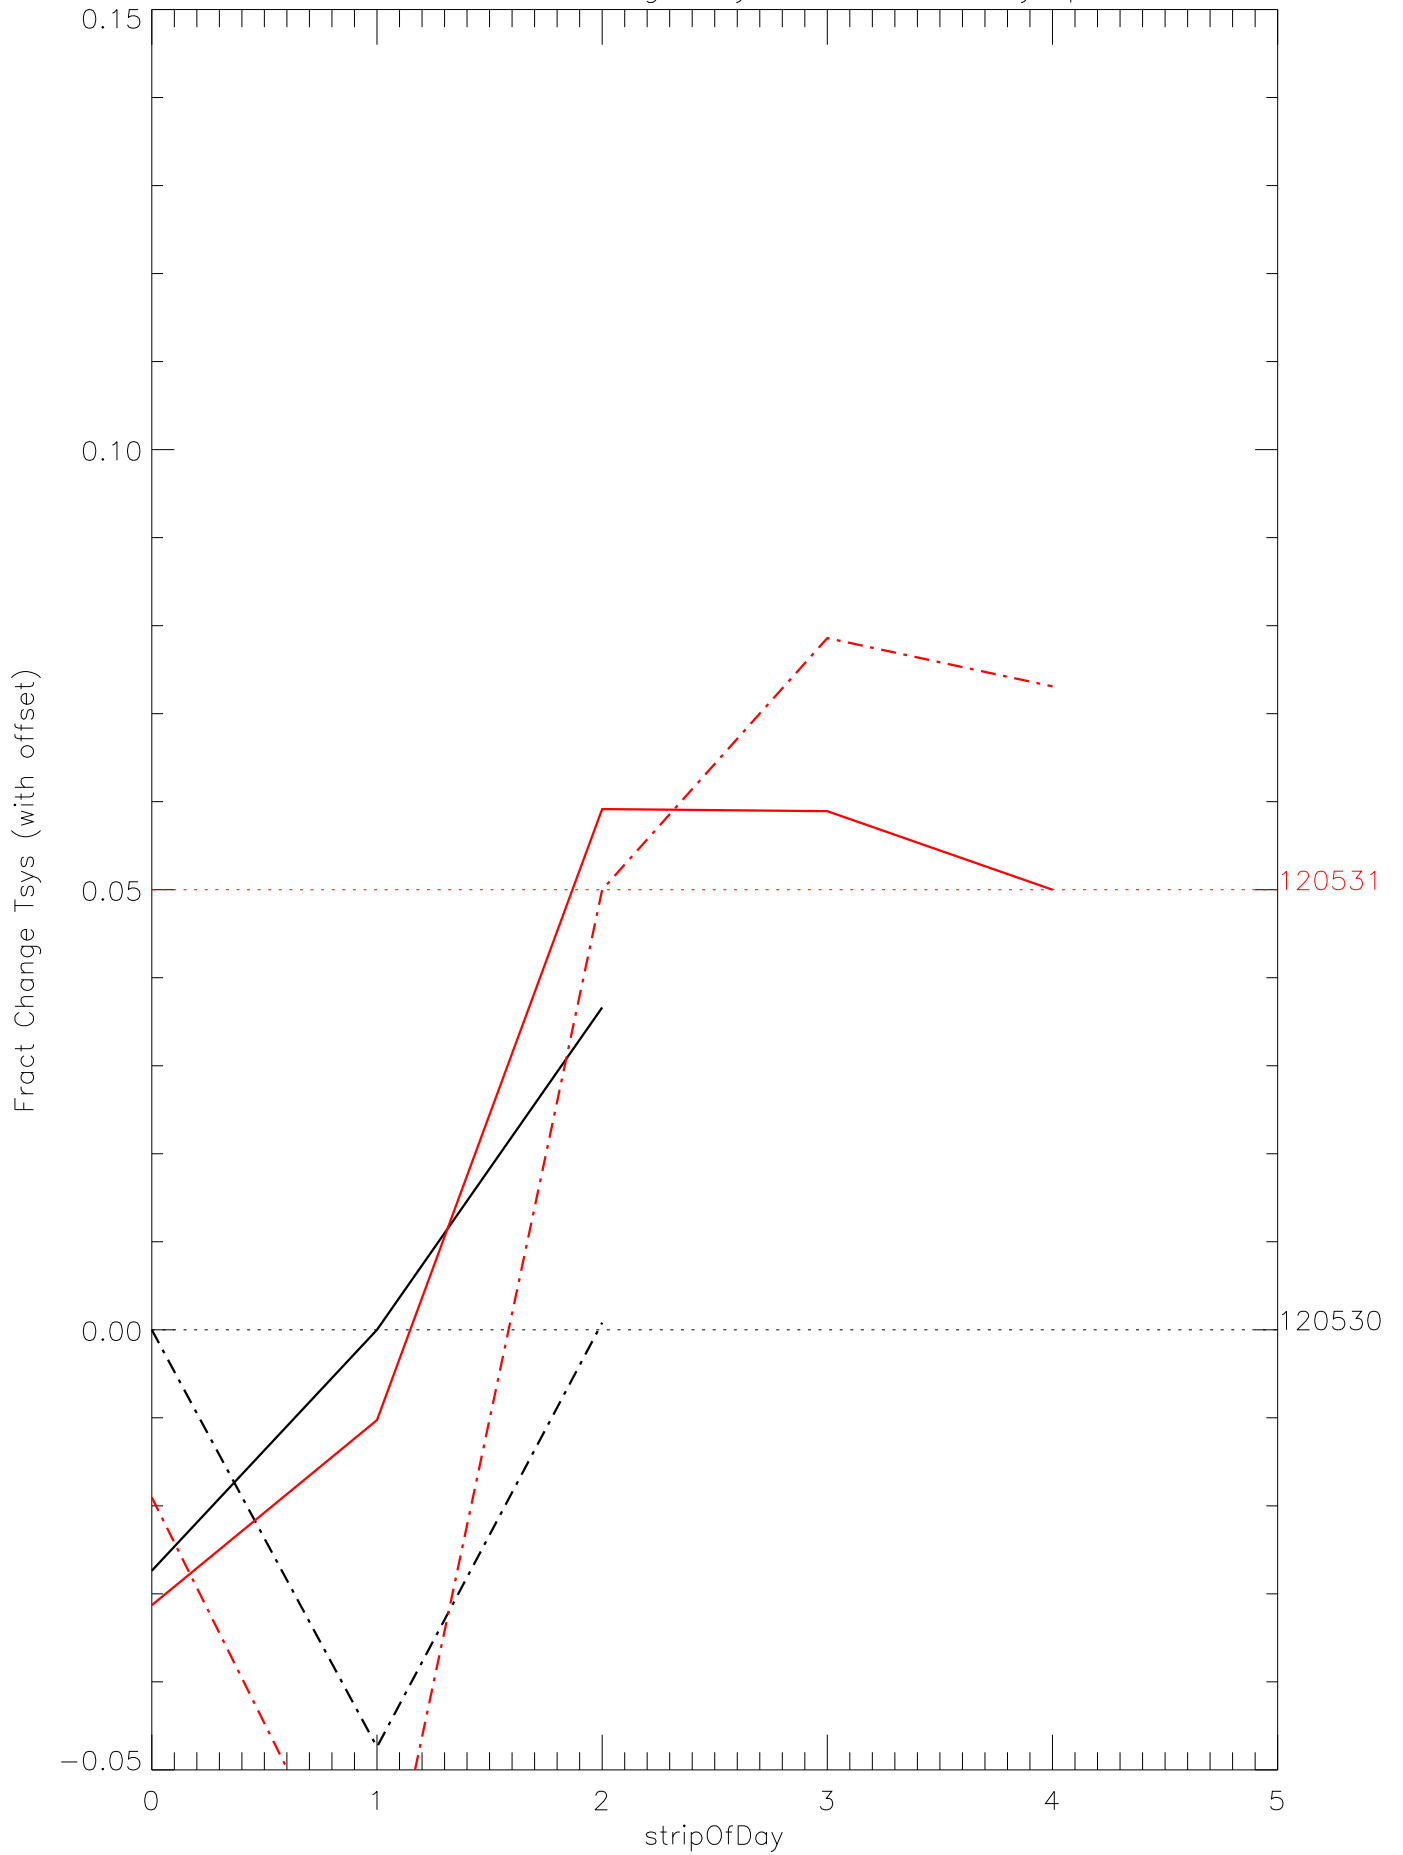

a2048 fractional change TsysK for each day. pixel:0

a2048 fractional change TsysK for each day. pixel:1

a2048 fractional change TsysK for each day. pixel:2

a2048 fractional change TsysK for each day. pixel:3

a2048 fractional change TsysK for each day. pixel:4

a2048 fractional change TsysK for each day. pixel:5

a2048 fractional change TsysK for each day. pixel:6