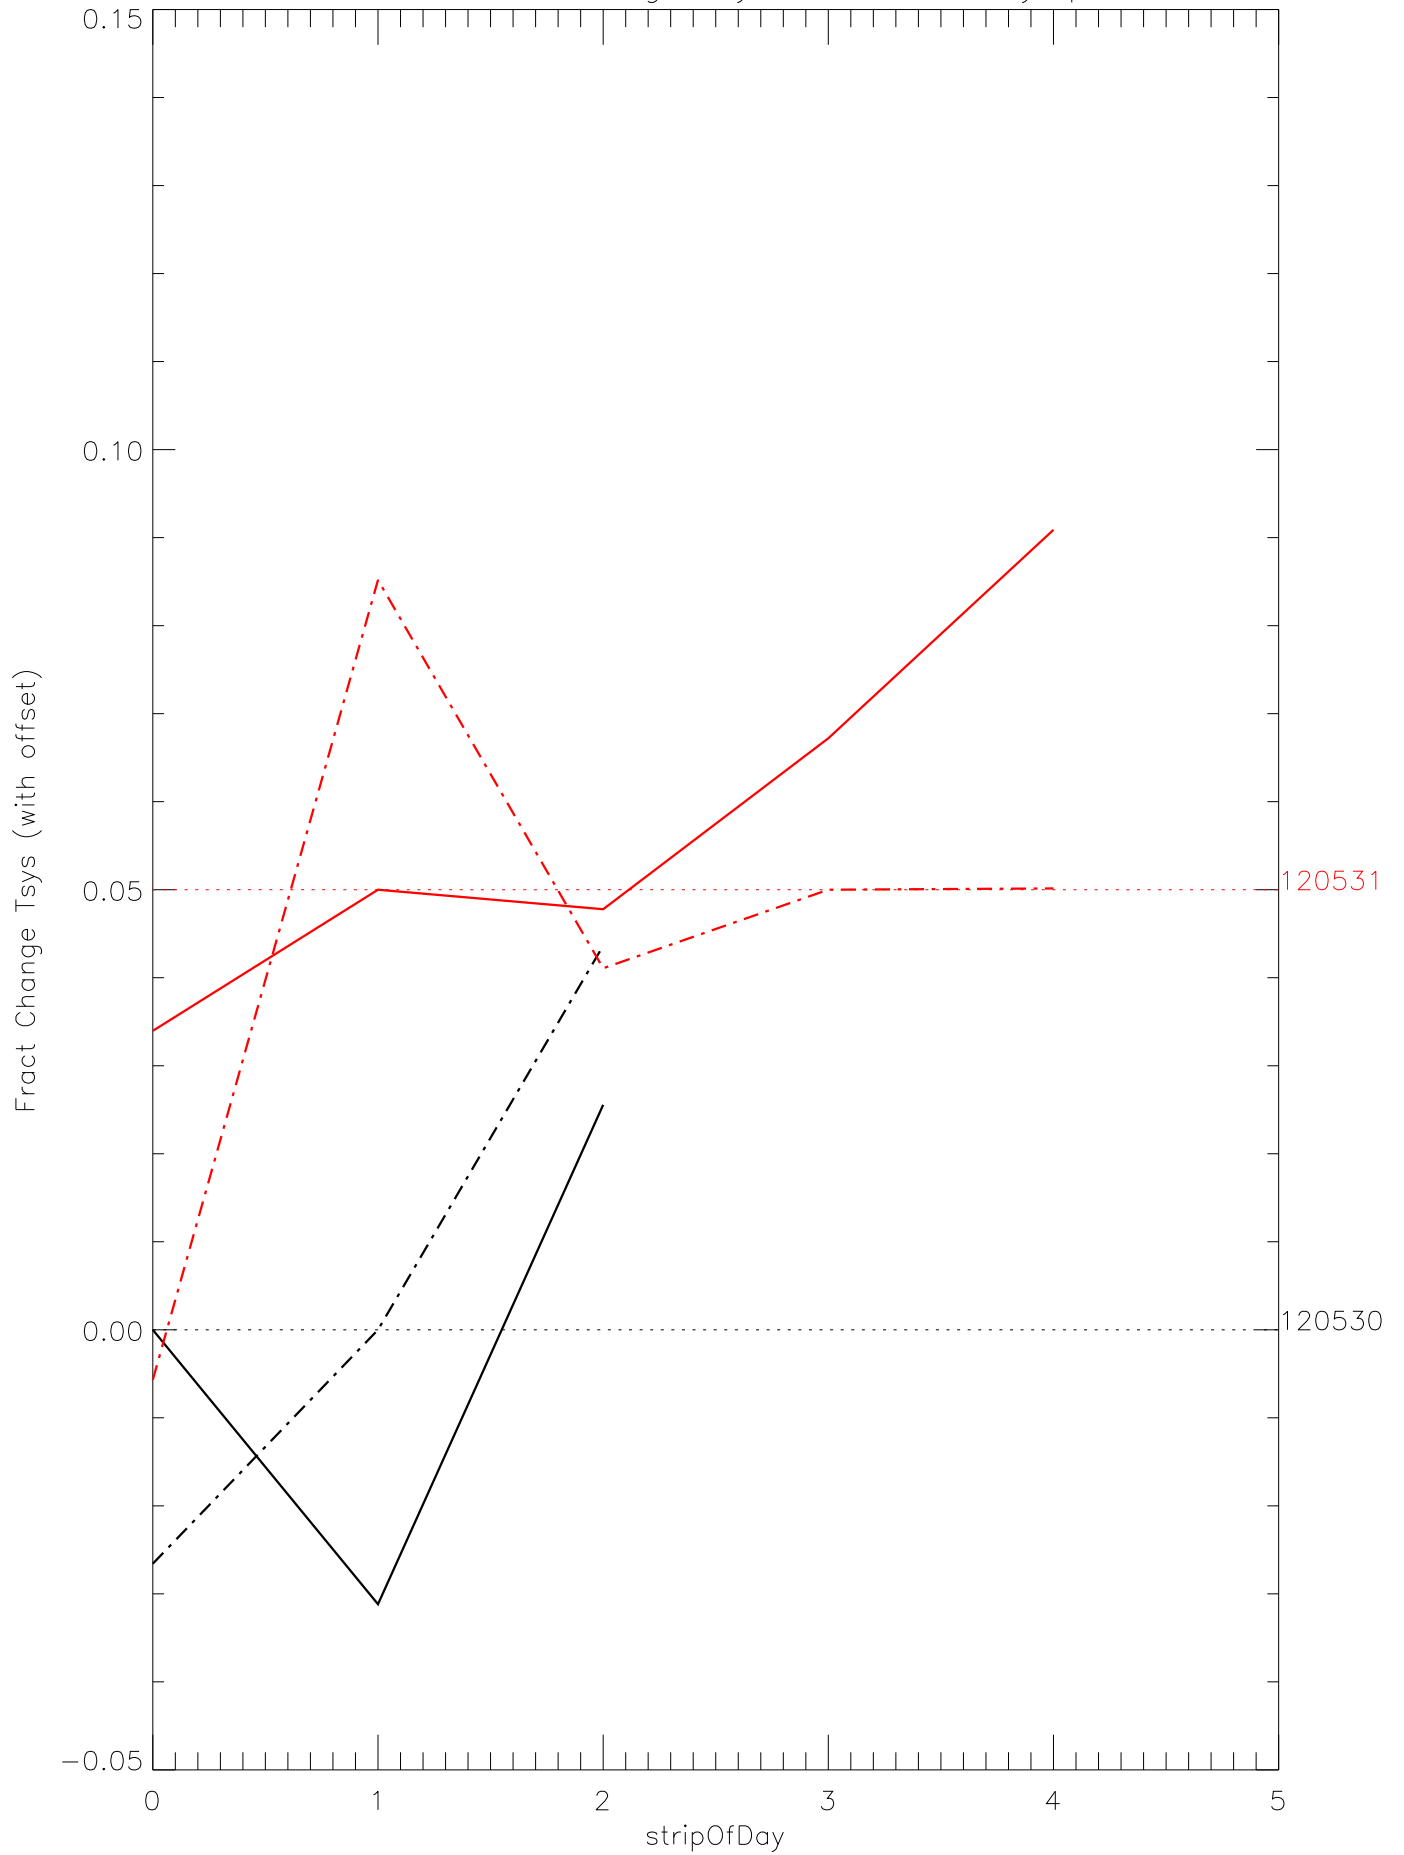

a2048 fractional change TsysK for each day. pixel:0

a2048 fractional change TsysK for each day. pixel:1

a2048 fractional change TsysK for each day. pixel:2

a2048 fractional change TsysK for each day. pixel:3

a2048 fractional change TsysK for each day. pixel:4

a2048 fractional change TsysK for each day. pixel:5

a2048 fractional change TsysK for each day. pixel:6