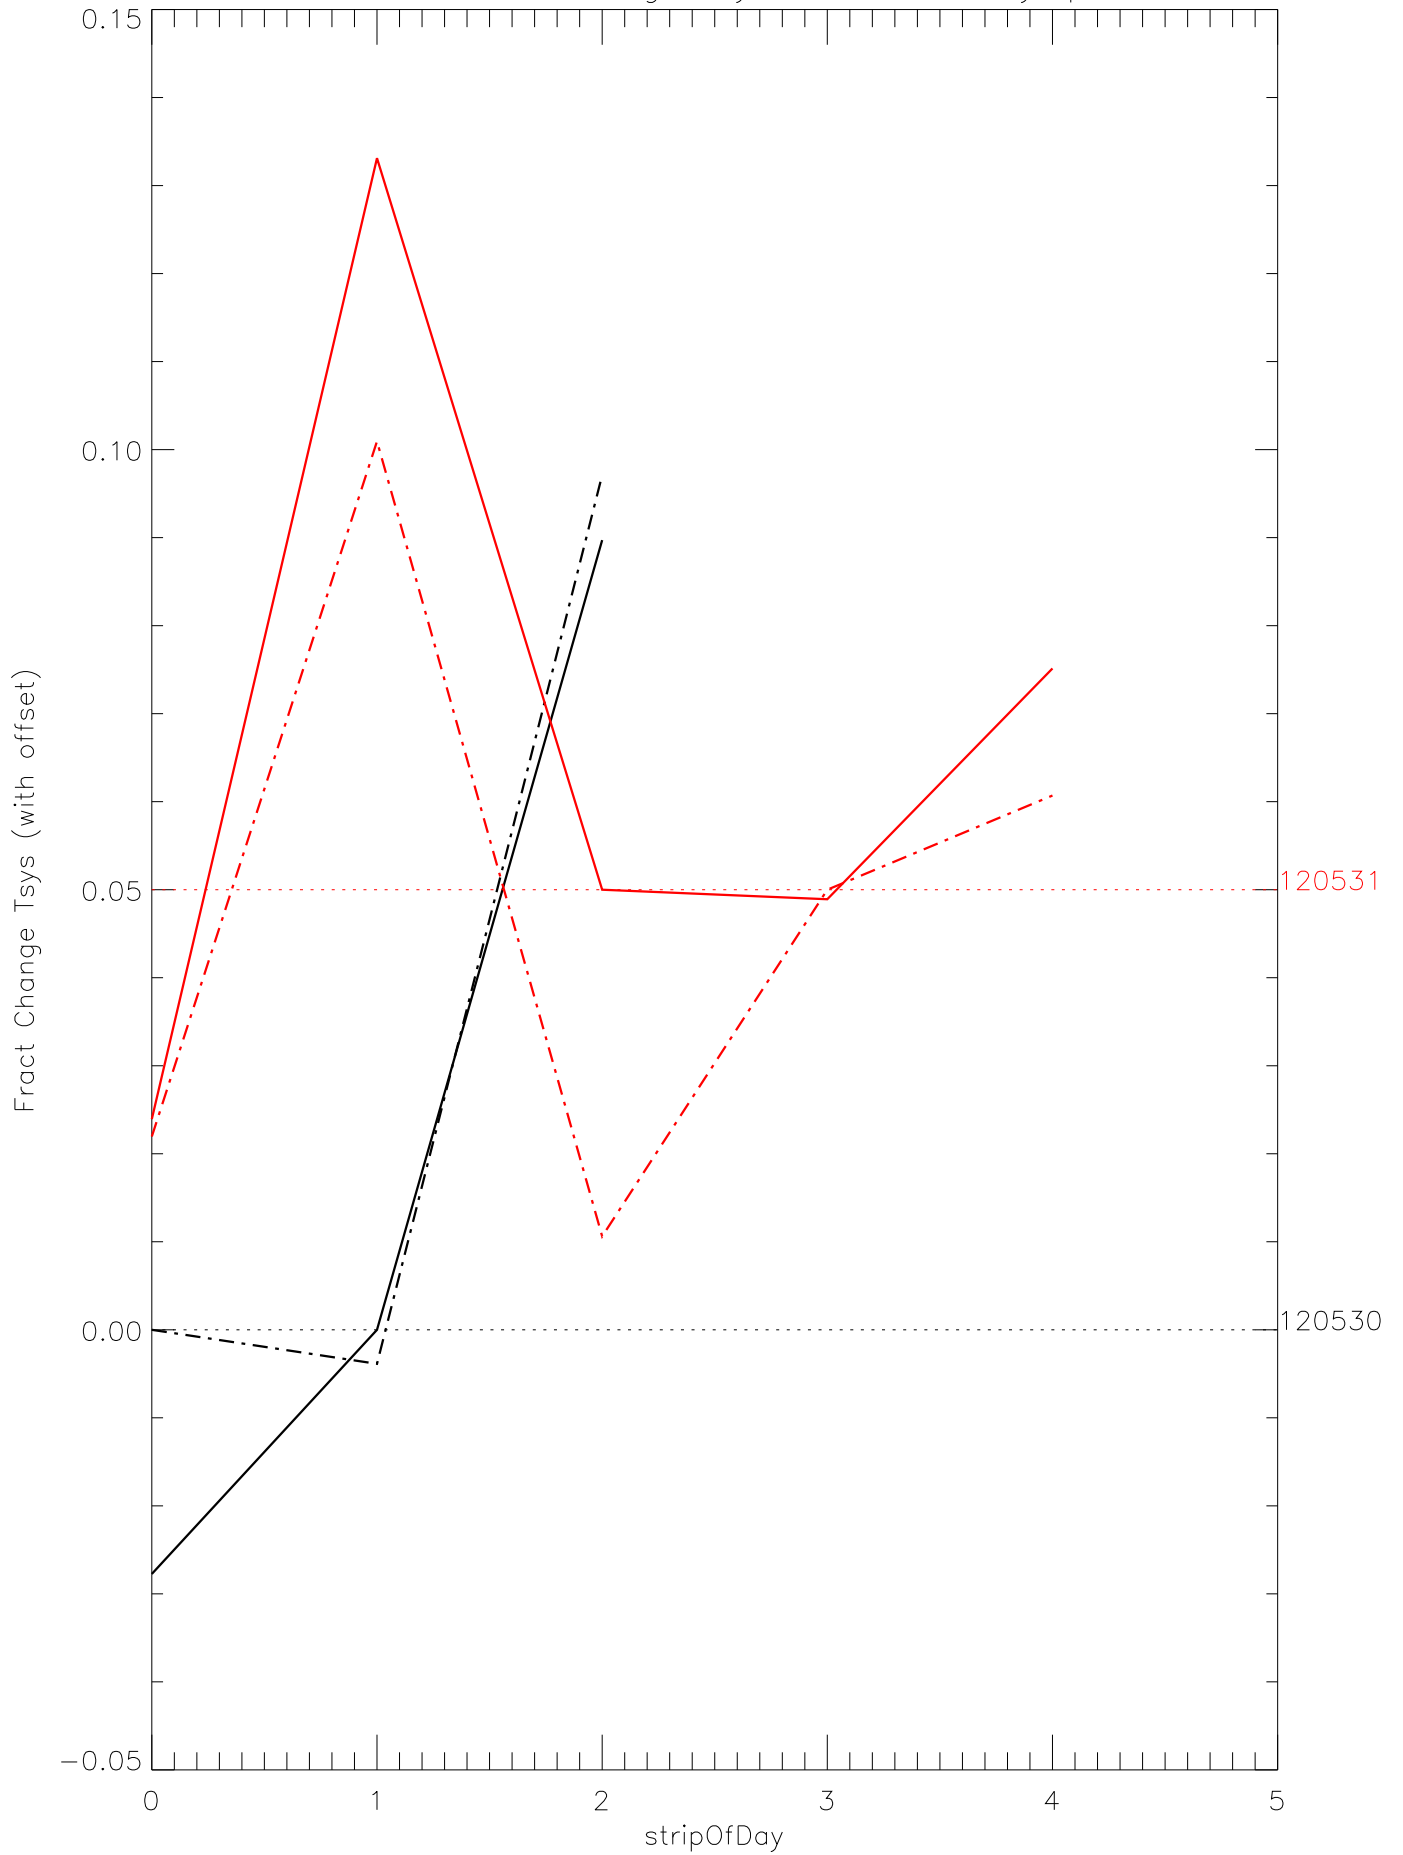

a2048 fractional change TsysK for each day. pixel:0

a2048 fractional change TsysK for each day. pixel:1

a2048 fractional change TsysK for each day. pixel:2

a2048 fractional change TsysK for each day. pixel:3

a2048 fractional change TsysK for each day. pixel:4

a2048 fractional change TsysK for each day. pixel:5

a2048 fractional change TsysK for each day. pixel:6