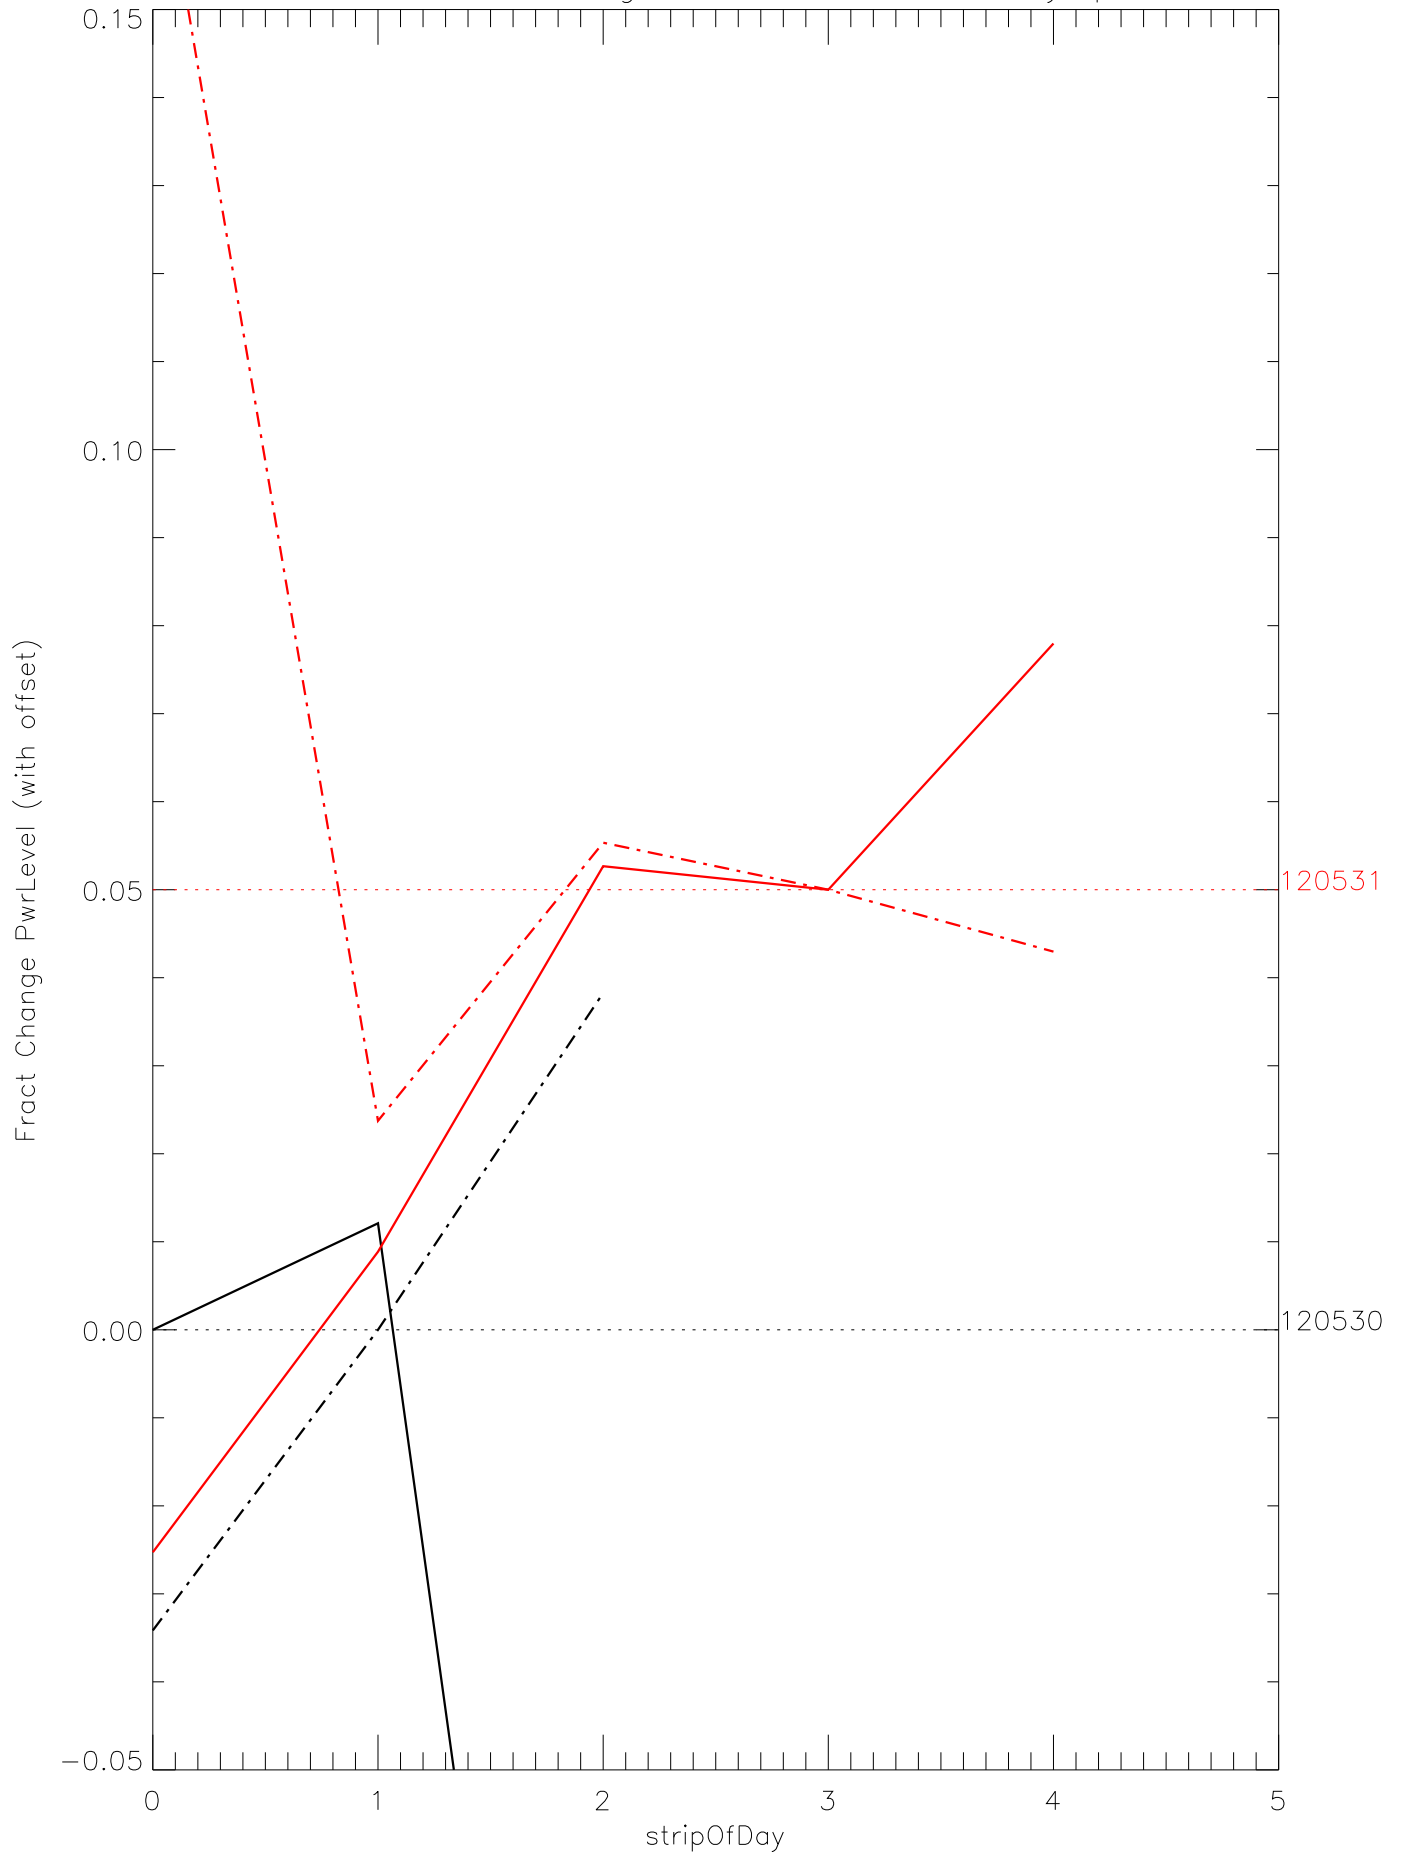

a2048 fractional change PwrLevel for each day. pixel:0

a2048 fractional change PwrLevel for each day. pixel:1

a2048 fractional change PwrLevel for each day. pixel:2

a2048 fractional change PwrLevel for each day. pixel:3

a2048 fractional change PwrLevel for each day. pixel:4

a2048 fractional change PwrLevel for each day. pixel:5

a2048 fractional change PwrLevel for each day. pixel:6