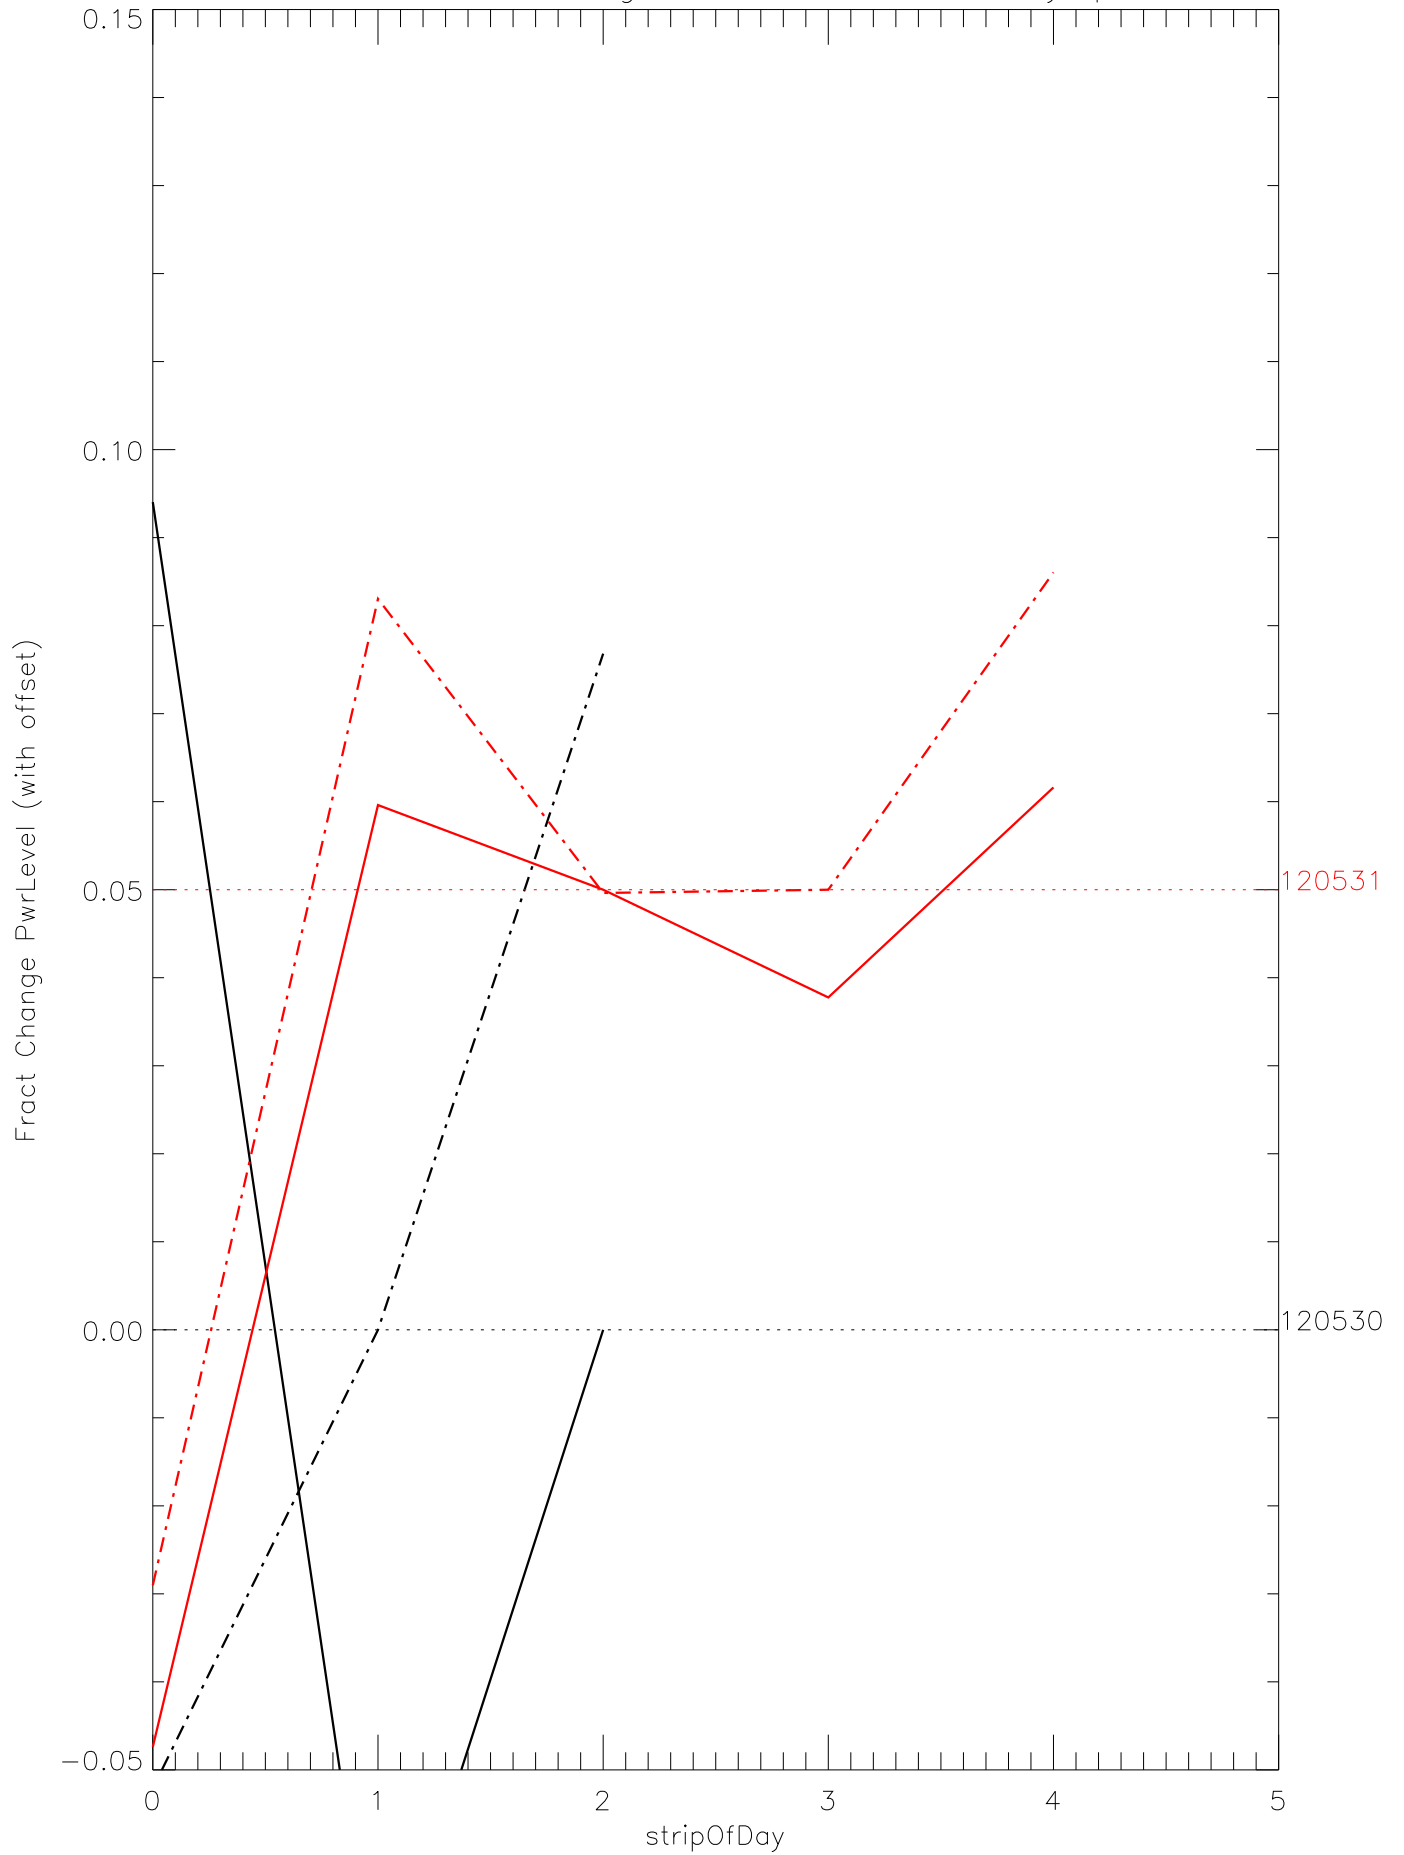

a2048 fractional change PwrLevel for each day. pixel:0

a2048 fractional change PwrLevel for each day. pixel:1

a2048 fractional change PwrLevel for each day. pixel:2

a2048 fractional change PwrLevel for each day. pixel:3

a2048 fractional change PwrLevel for each day. pixel:4

a2048 fractional change PwrLevel for each day. pixel:5

a2048 fractional change PwrLevel for each day. pixel:6