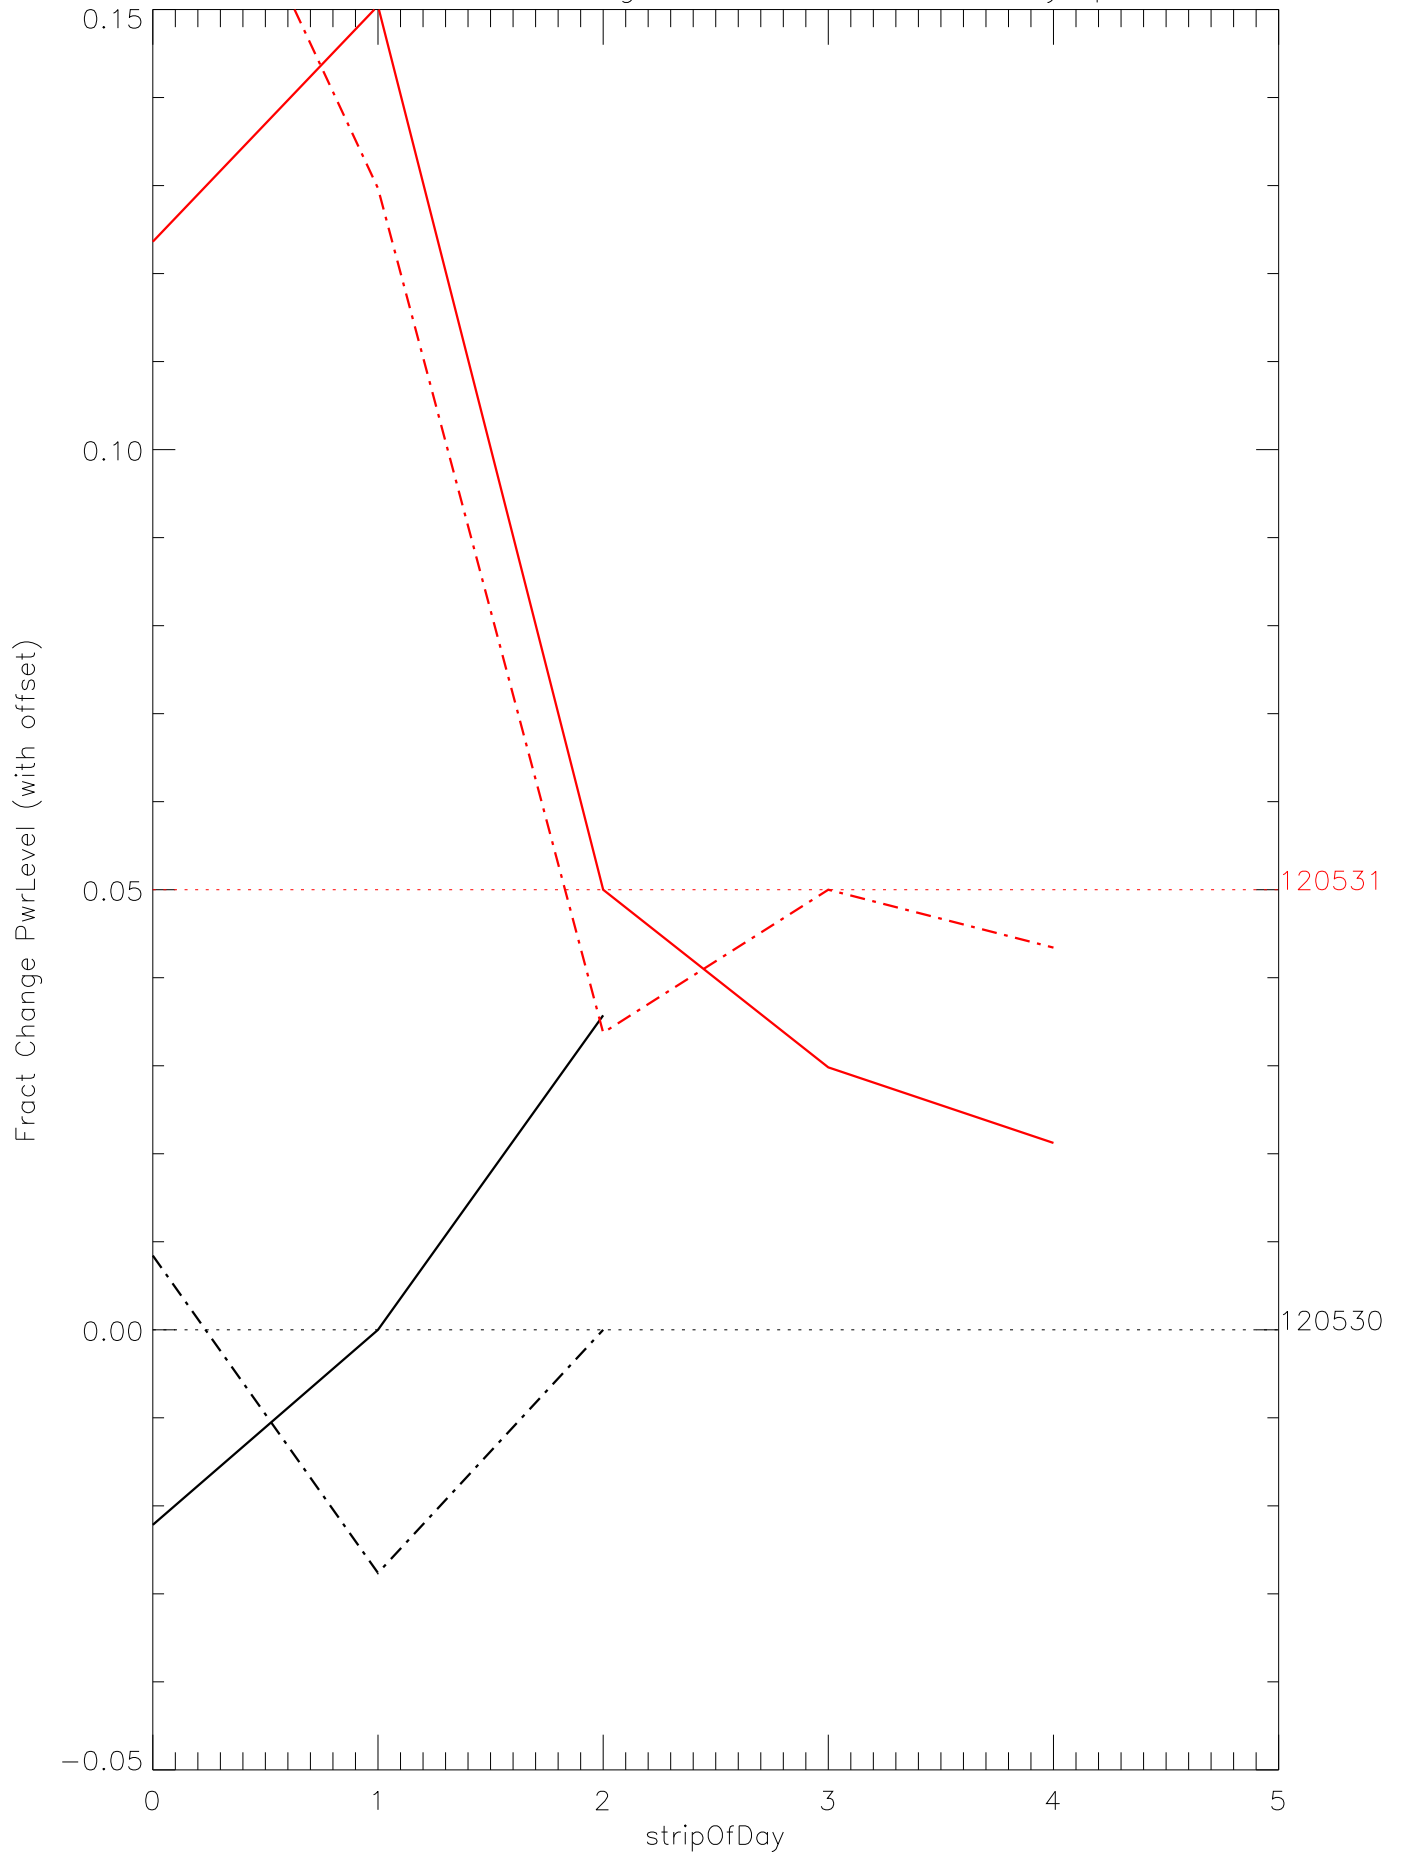

a2048 fractional change PwrLevel for each day. pixel:0

a2048 fractional change PwrLevel for each day. pixel:1

a2048 fractional change PwrLevel for each day. pixel:2

a2048 fractional change PwrLevel for each day. pixel:3

a2048 fractional change PwrLevel for each day. pixel:4

a2048 fractional change PwrLevel for each day. pixel:5

a2048 fractional change PwrLevel for each day. pixel:6