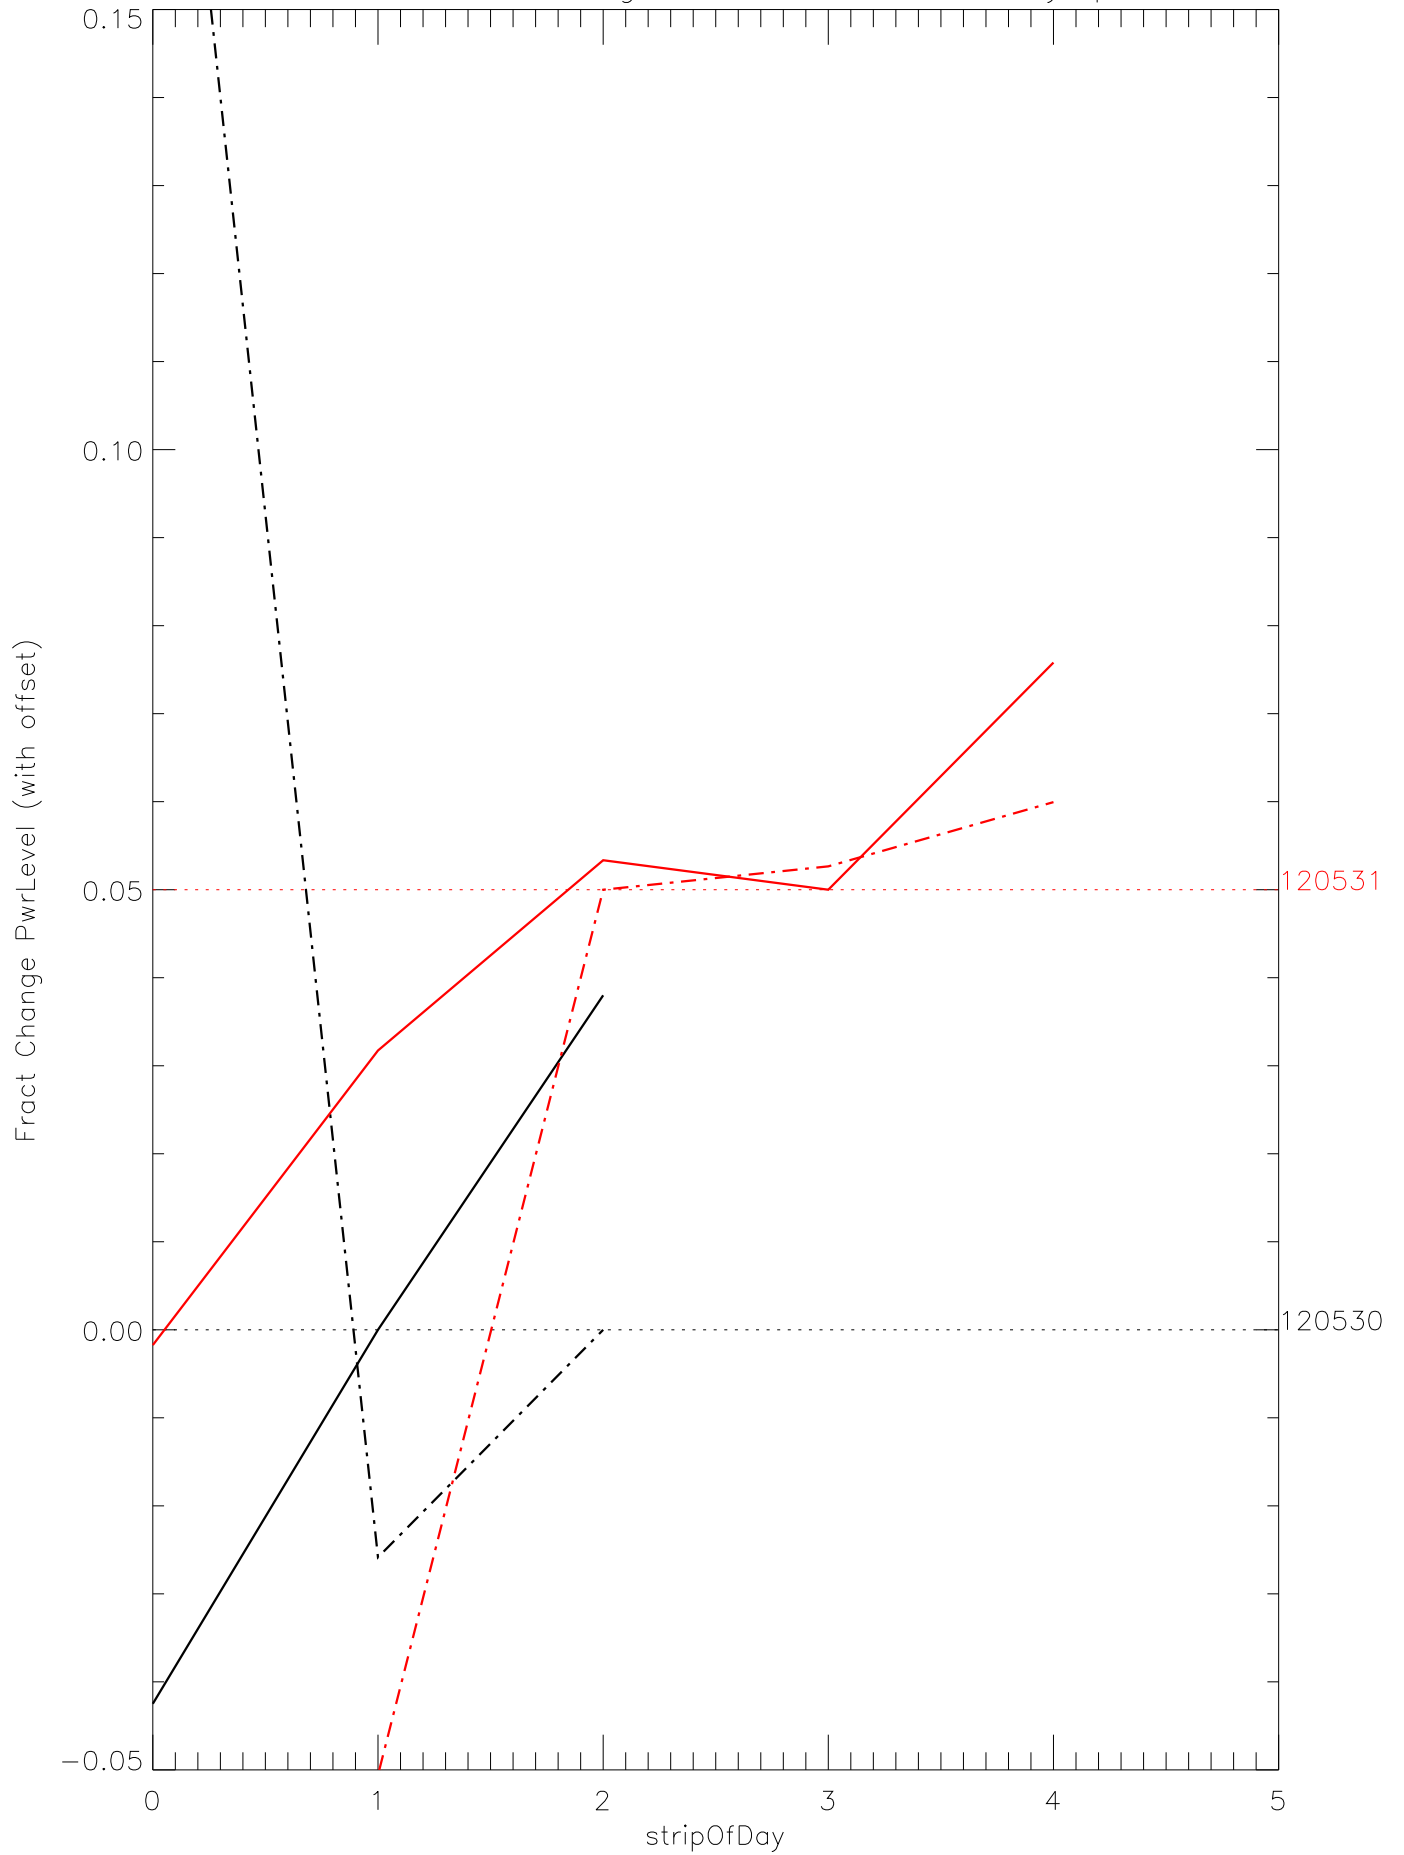

a2048 fractional change PwrLevel for each day. pixel:0

a2048 fractional change PwrLevel for each day. pixel:1

a2048 fractional change PwrLevel for each day. pixel:2

a2048 fractional change PwrLevel for each day. pixel:3

a2048 fractional change PwrLevel for each day. pixel:4

a2048 fractional change PwrLevel for each day. pixel:5

a2048 fractional change PwrLevel for each day. pixel:6