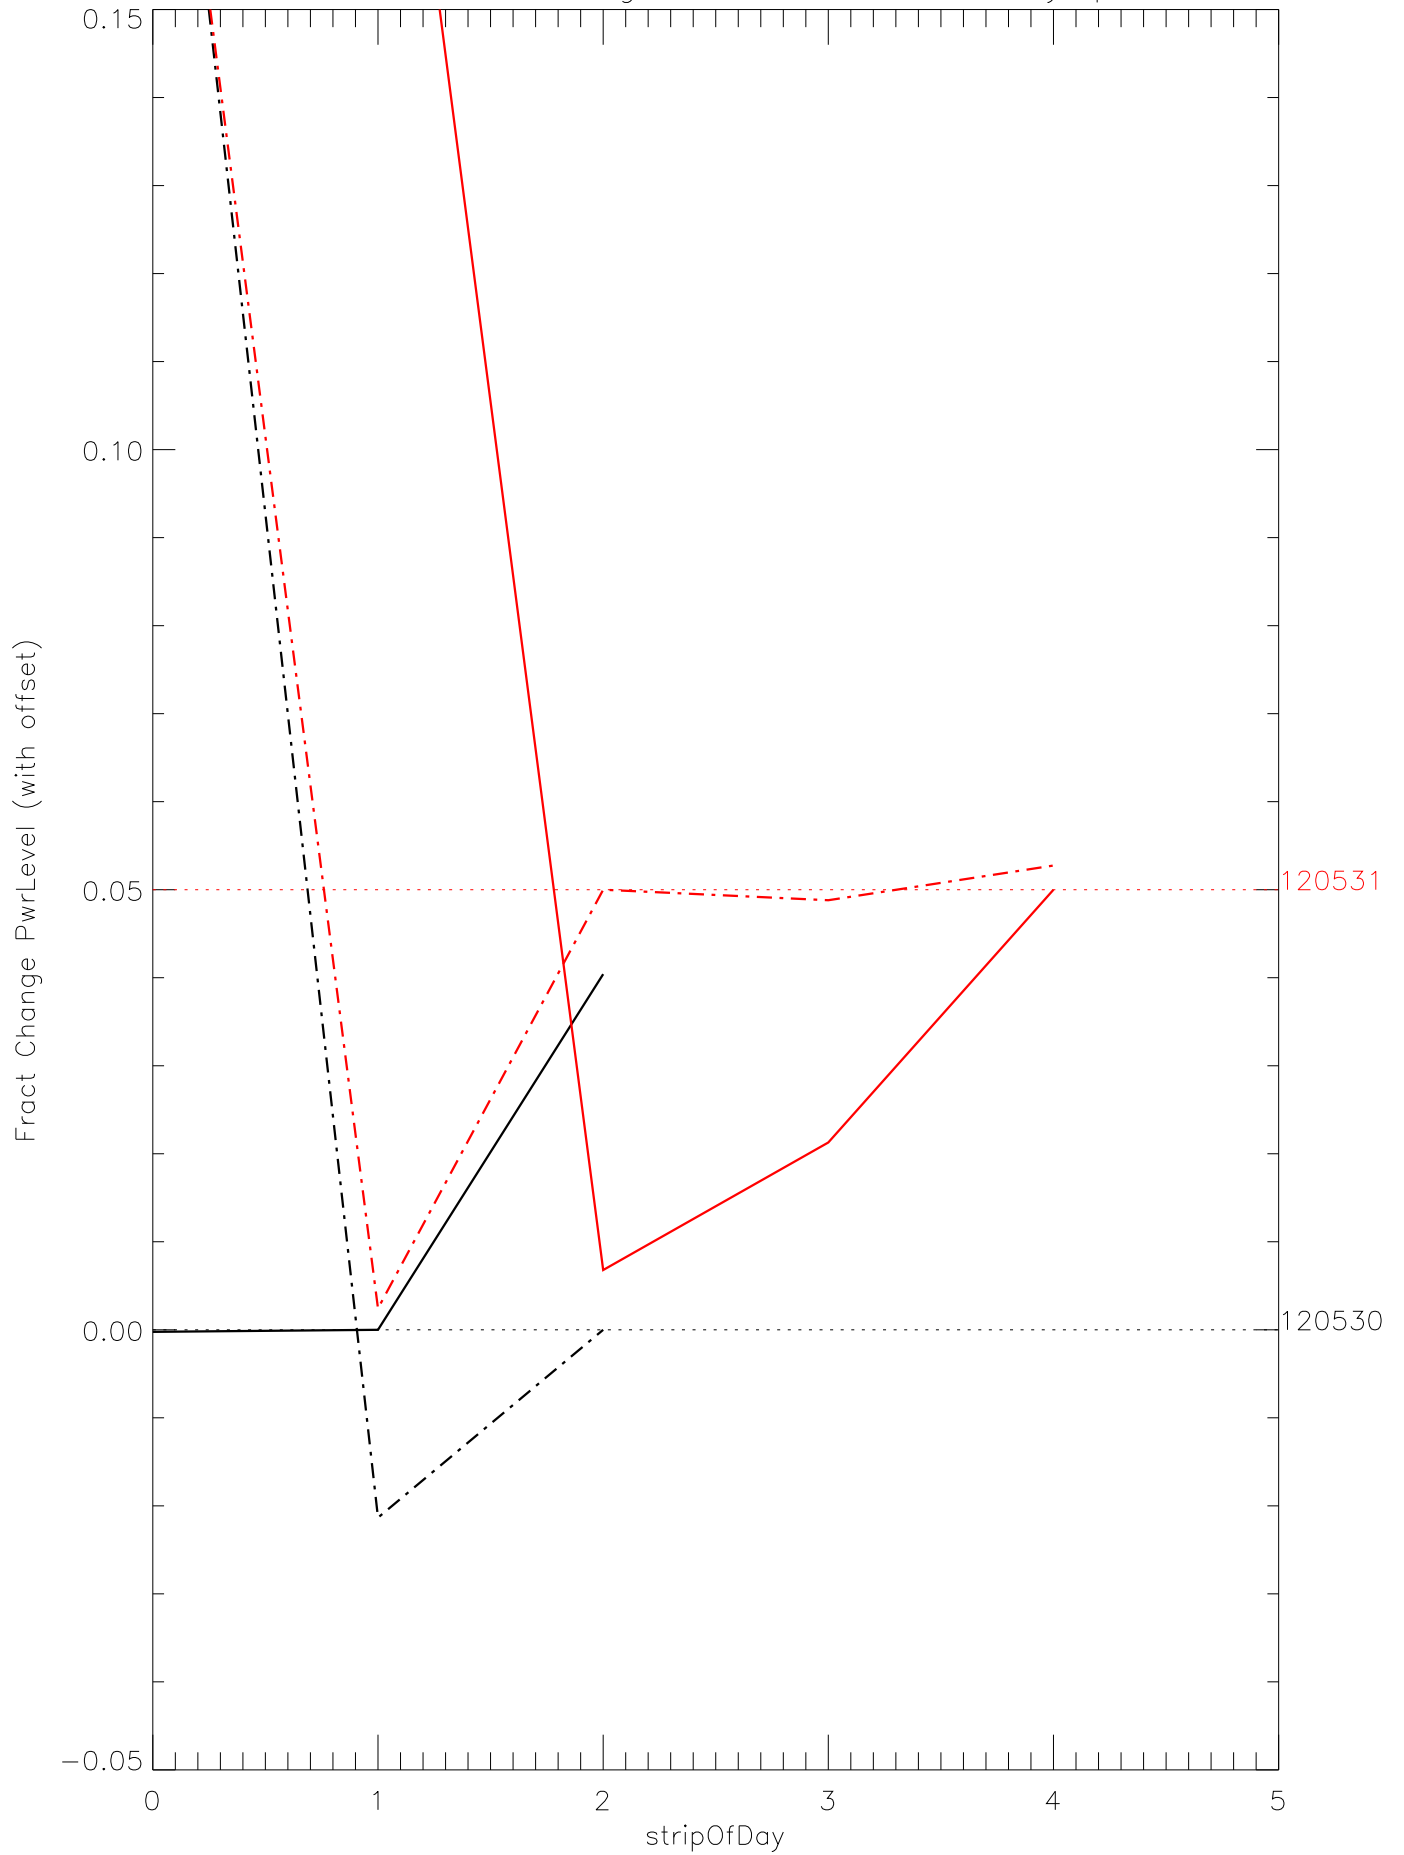

a2048 fractional change PwrLevel for each day. pixel:0

a2048 fractional change PwrLevel for each day. pixel:1

a2048 fractional change PwrLevel for each day. pixel:2

a2048 fractional change PwrLevel for each day. pixel:3

a2048 fractional change PwrLevel for each day. pixel:4

a2048 fractional change PwrLevel for each day. pixel:5

a2048 fractional change PwrLevel for each day. pixel:6