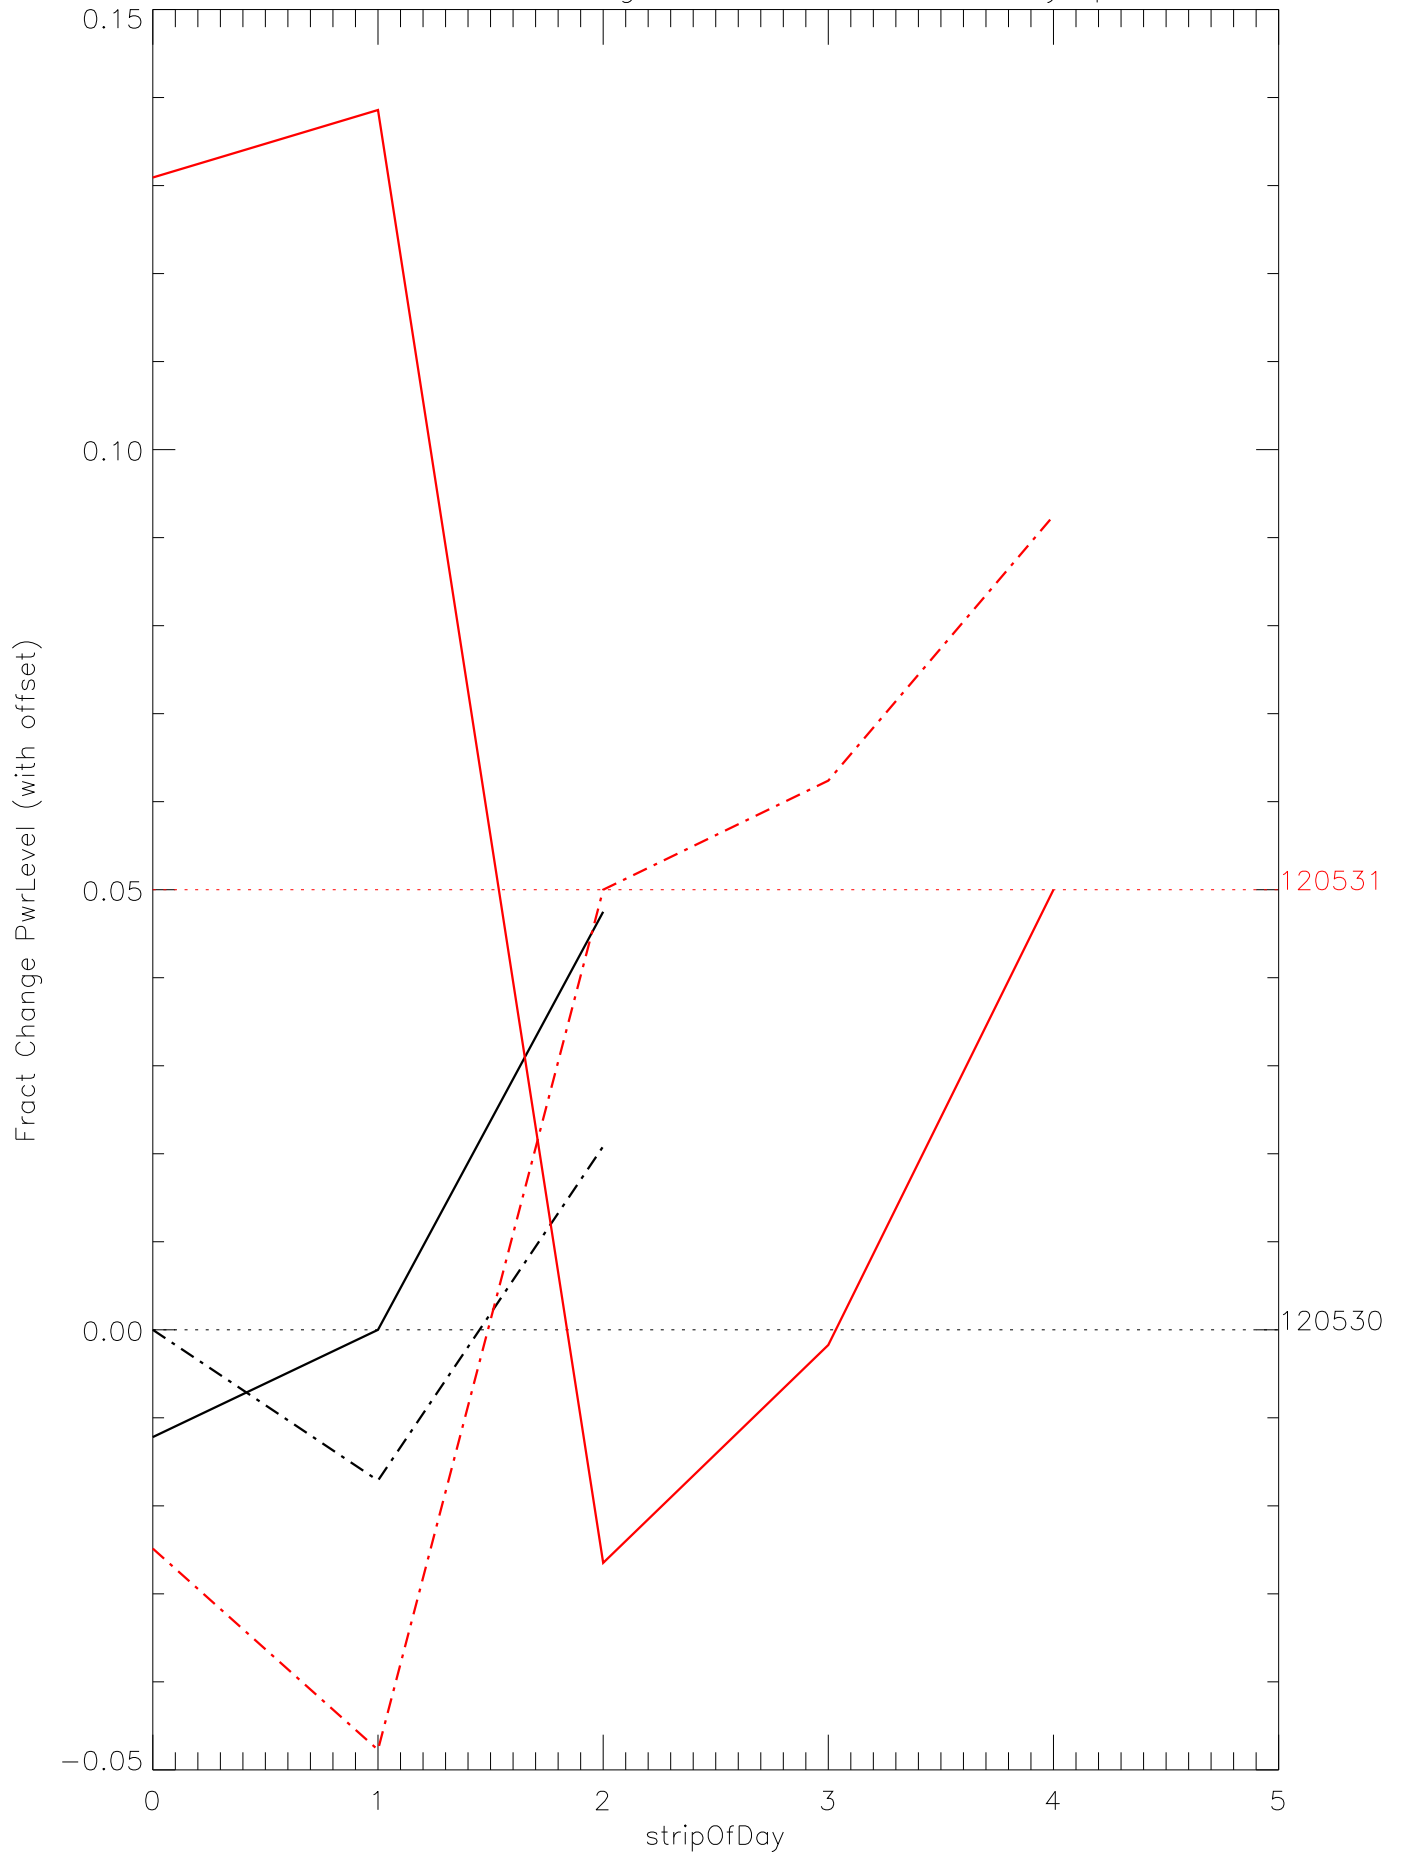

a2048 fractional change PwrLevel for each day. pixel:0

a2048 fractional change PwrLevel for each day. pixel:1

a2048 fractional change PwrLevel for each day. pixel:2

a2048 fractional change PwrLevel for each day. pixel:3

a2048 fractional change PwrLevel for each day. pixel:4

a2048 fractional change PwrLevel for each day. pixel:5

a2048 fractional change PwrLevel for each day. pixel:6