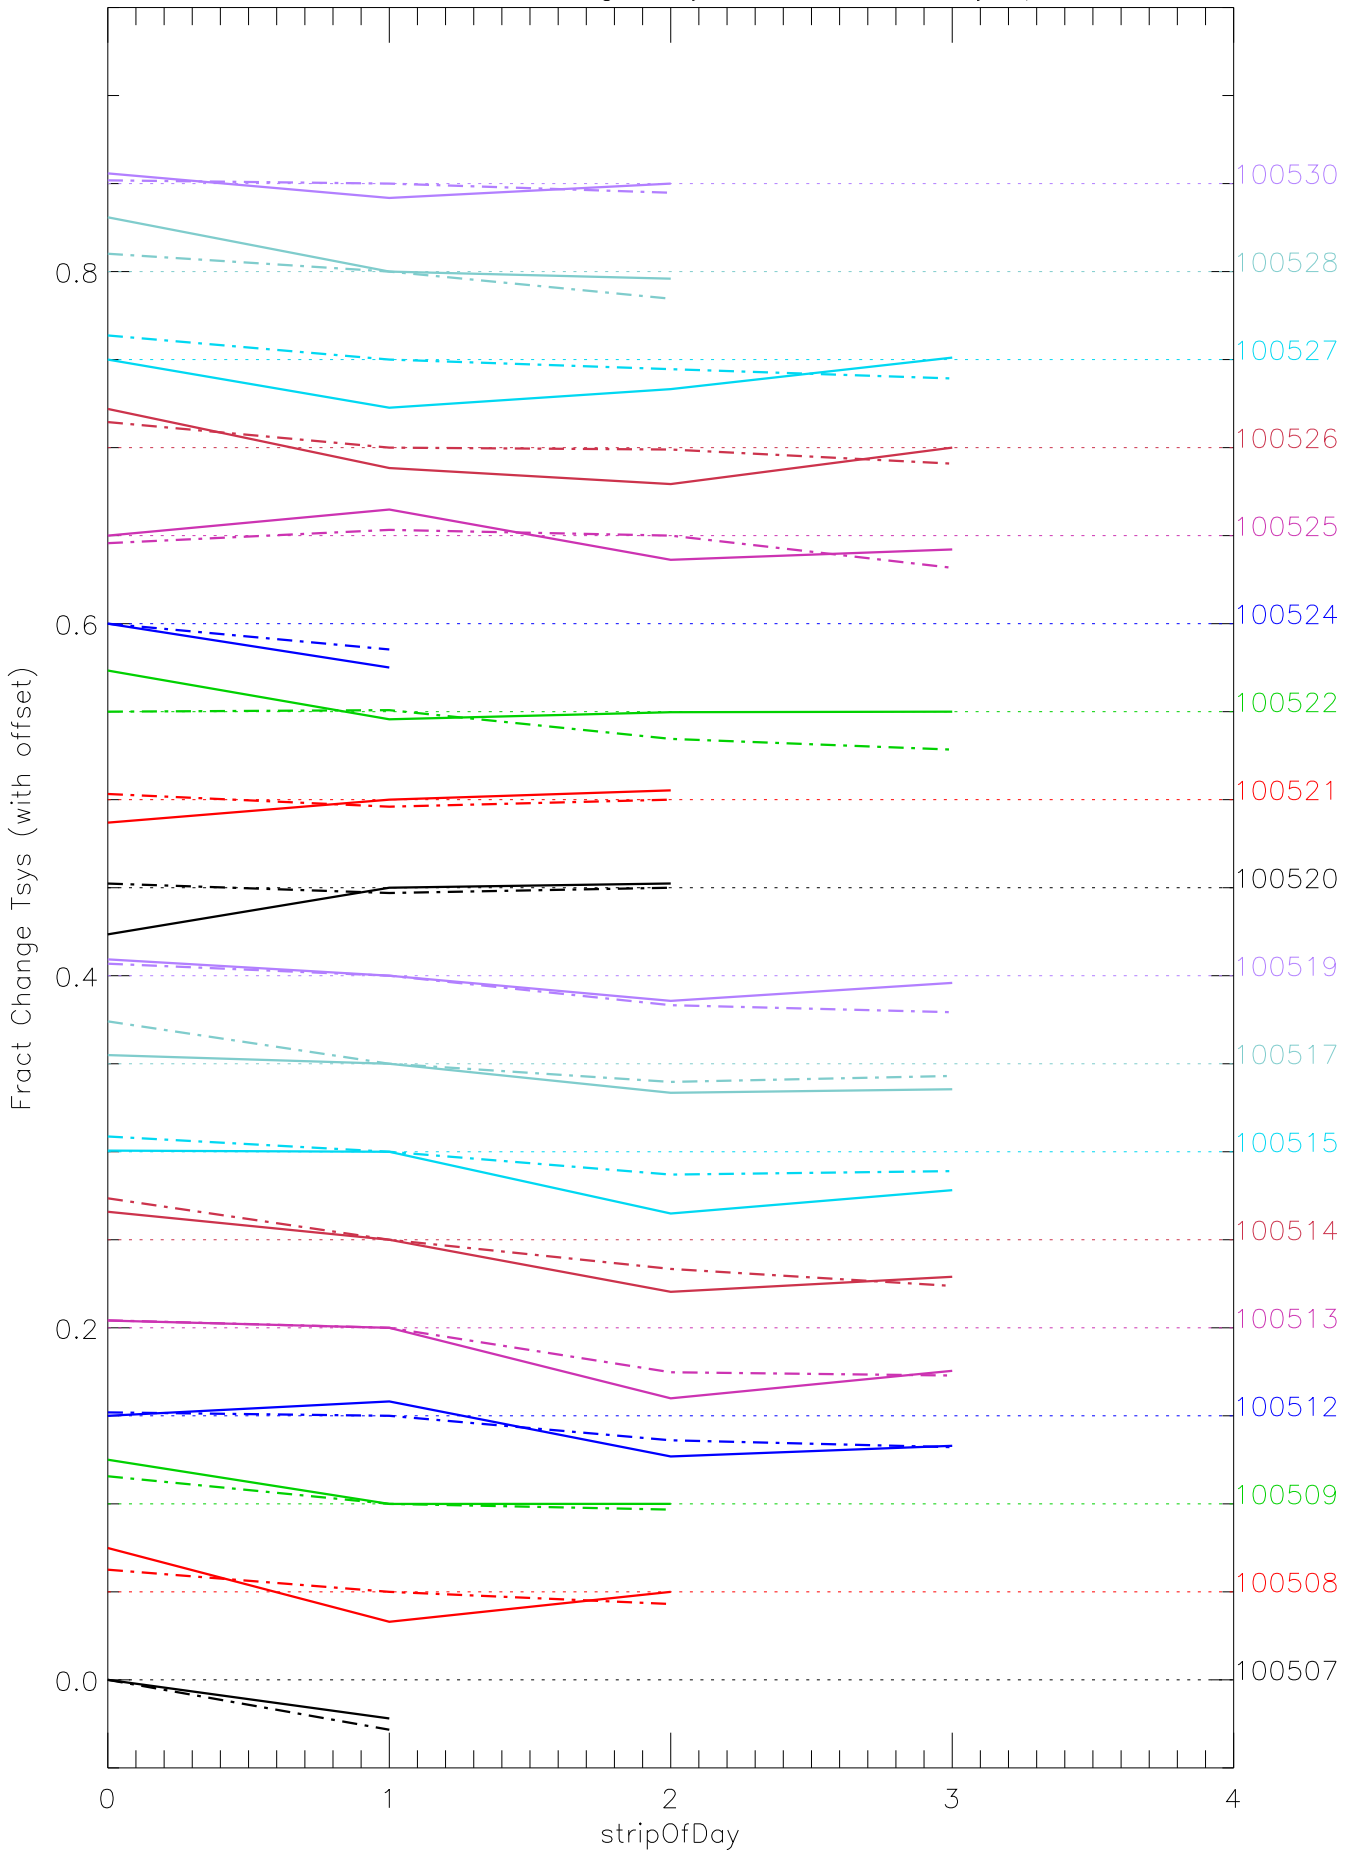

a2048 fractional change TsysK for each day. pixel:0

a2048 fractional change TsysK for each day. pixel:1

a2048 fractional change TsysK for each day. pixel:2

a2048 fractional change TsysK for each day. pixel:3

a2048 fractional change TsysK for each day. pixel:5

a2048 fractional change TsysK for each day. pixel:6