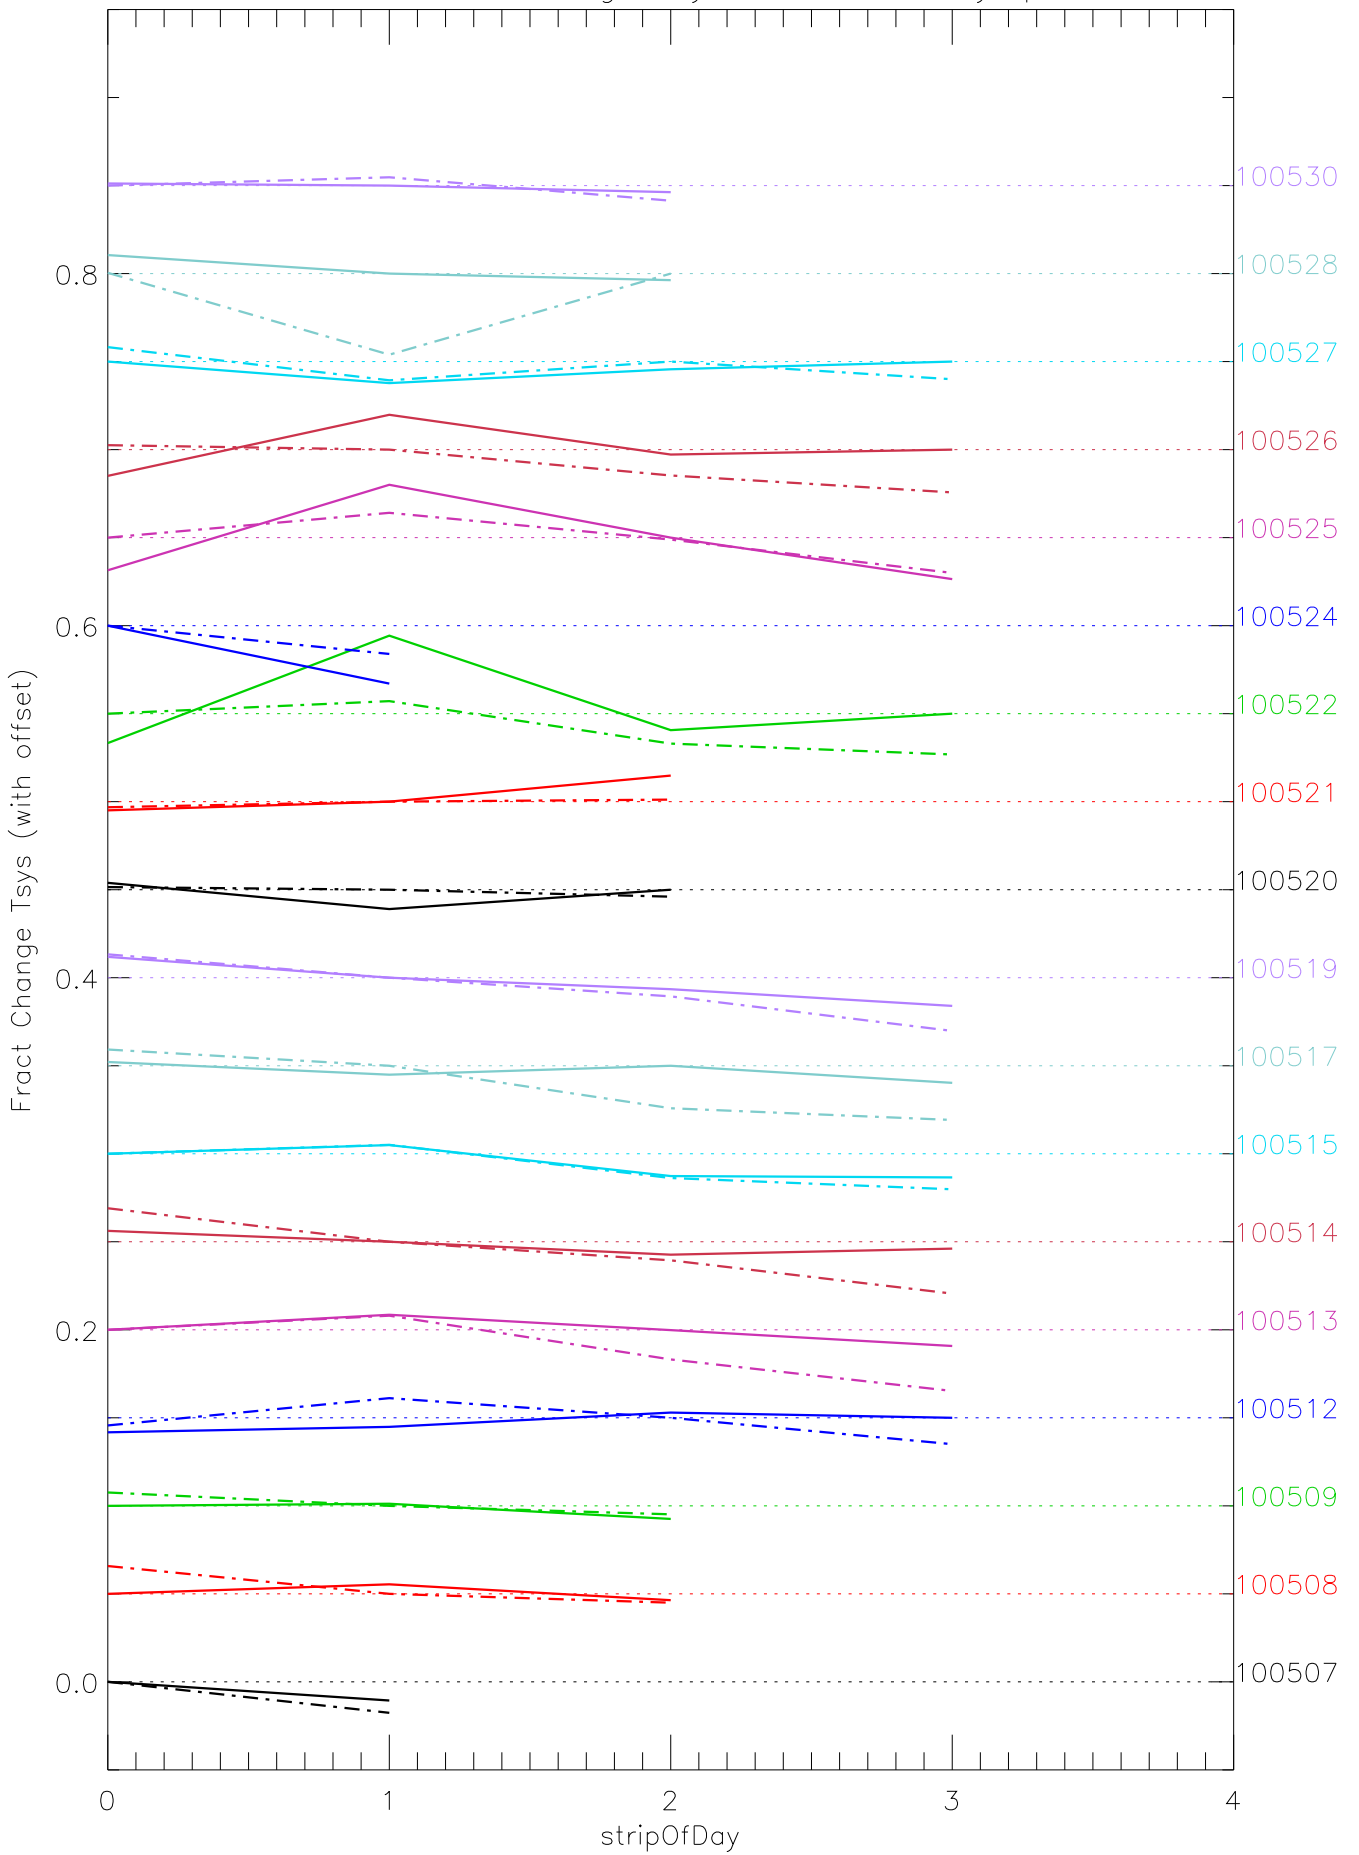

a2048 fractional change TsysK for each day. pixel:0

a2048 fractional change TsysK for each day. pixel:1

a2048 fractional change TsysK for each day. pixel:2

a2048 fractional change TsysK for each day. pixel:3

a2048 fractional change TsysK for each day. pixel:5

a2048 fractional change TsysK for each day. pixel:6