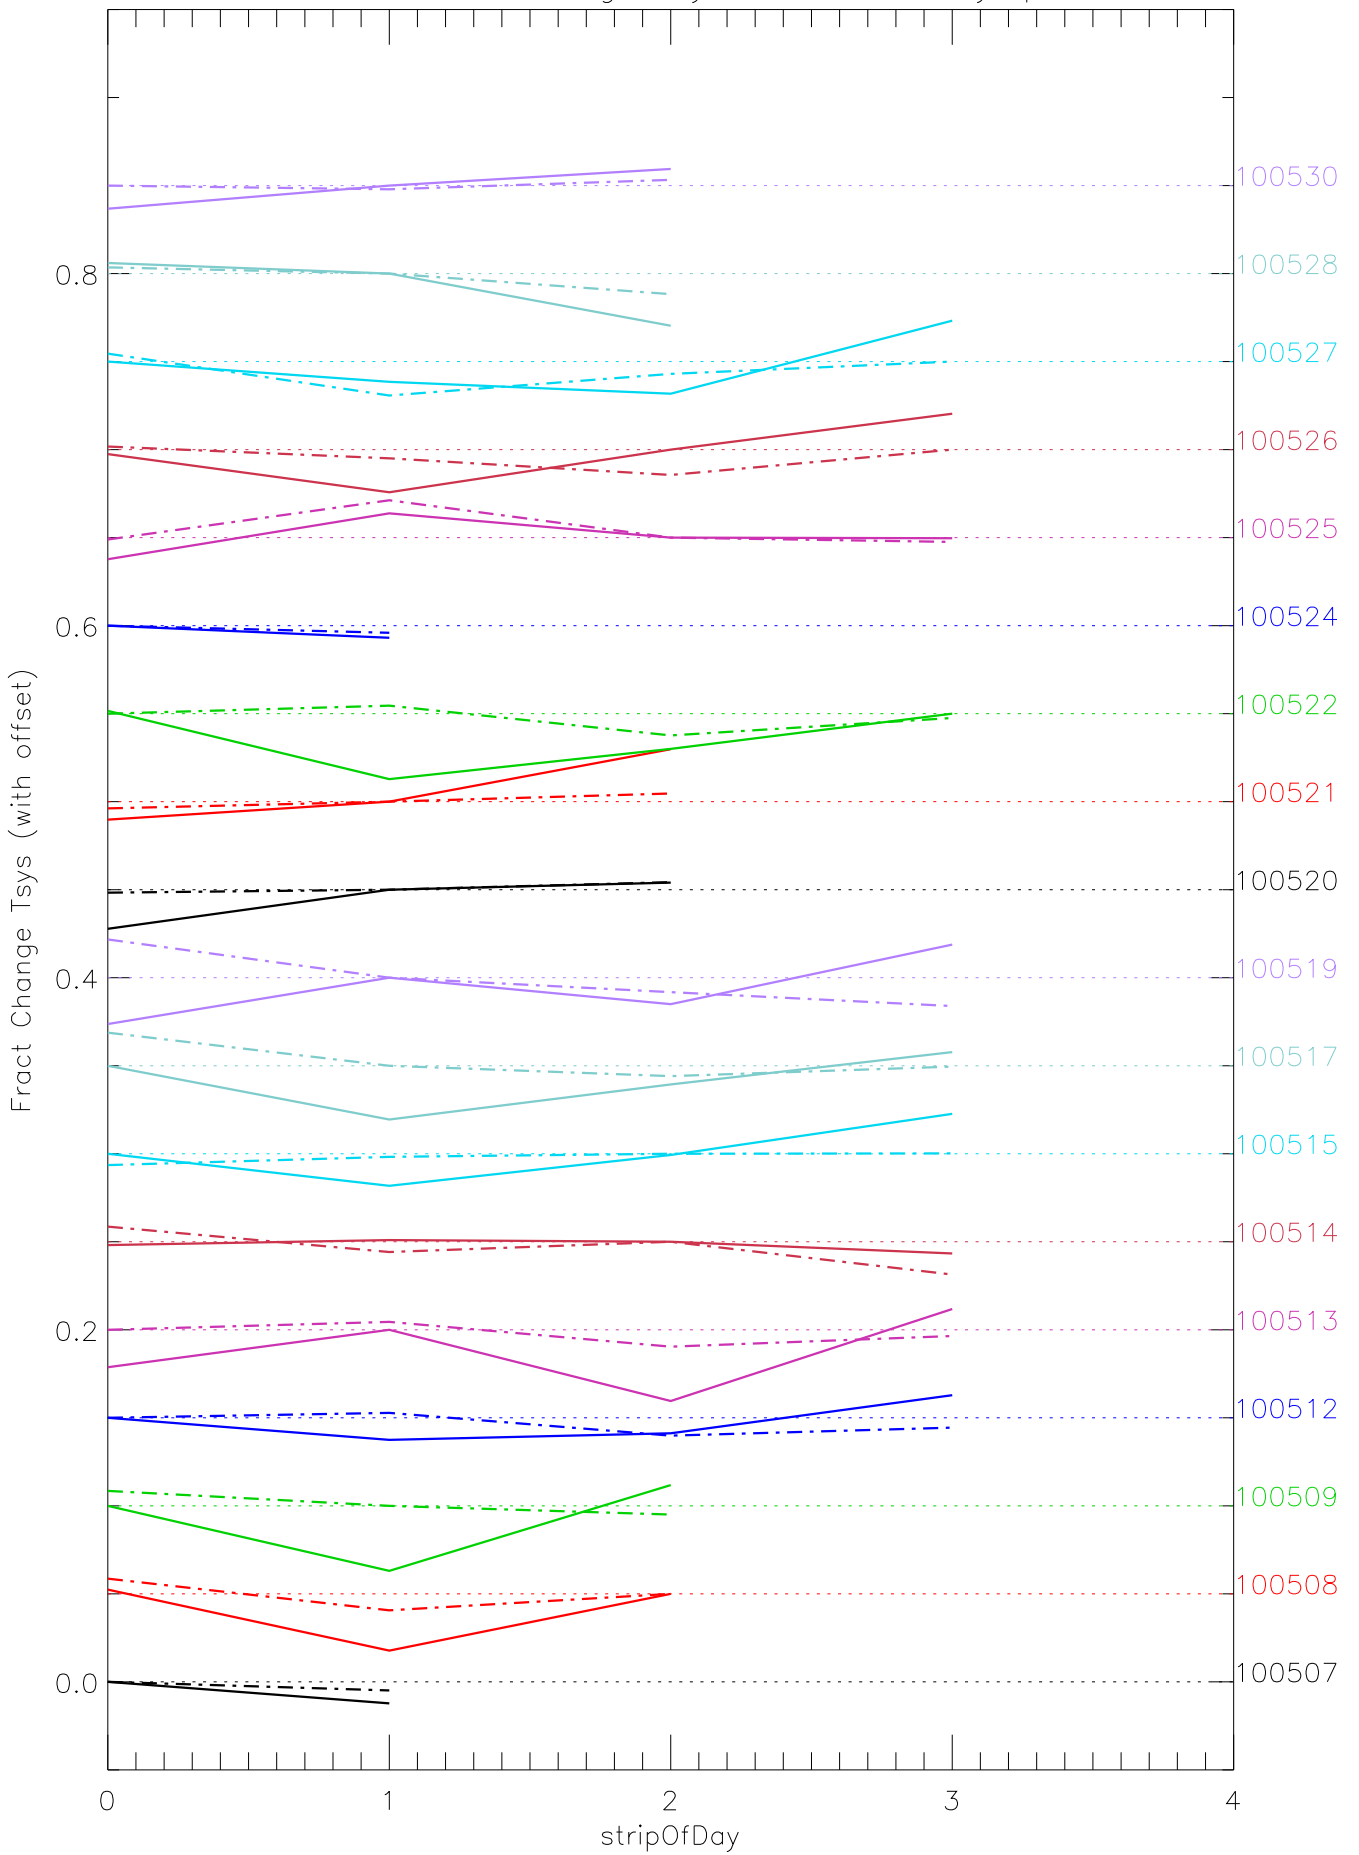

a2048 fractional change TsysK for each day. pixel:0

a2048 fractional change TsysK for each day. pixel:1

a2048 fractional change TsysK for each day. pixel:2

a2048 fractional change TsysK for each day. pixel:3

a2048 fractional change TsysK for each day. pixel:5

a2048 fractional change TsysK for each day. pixel:6