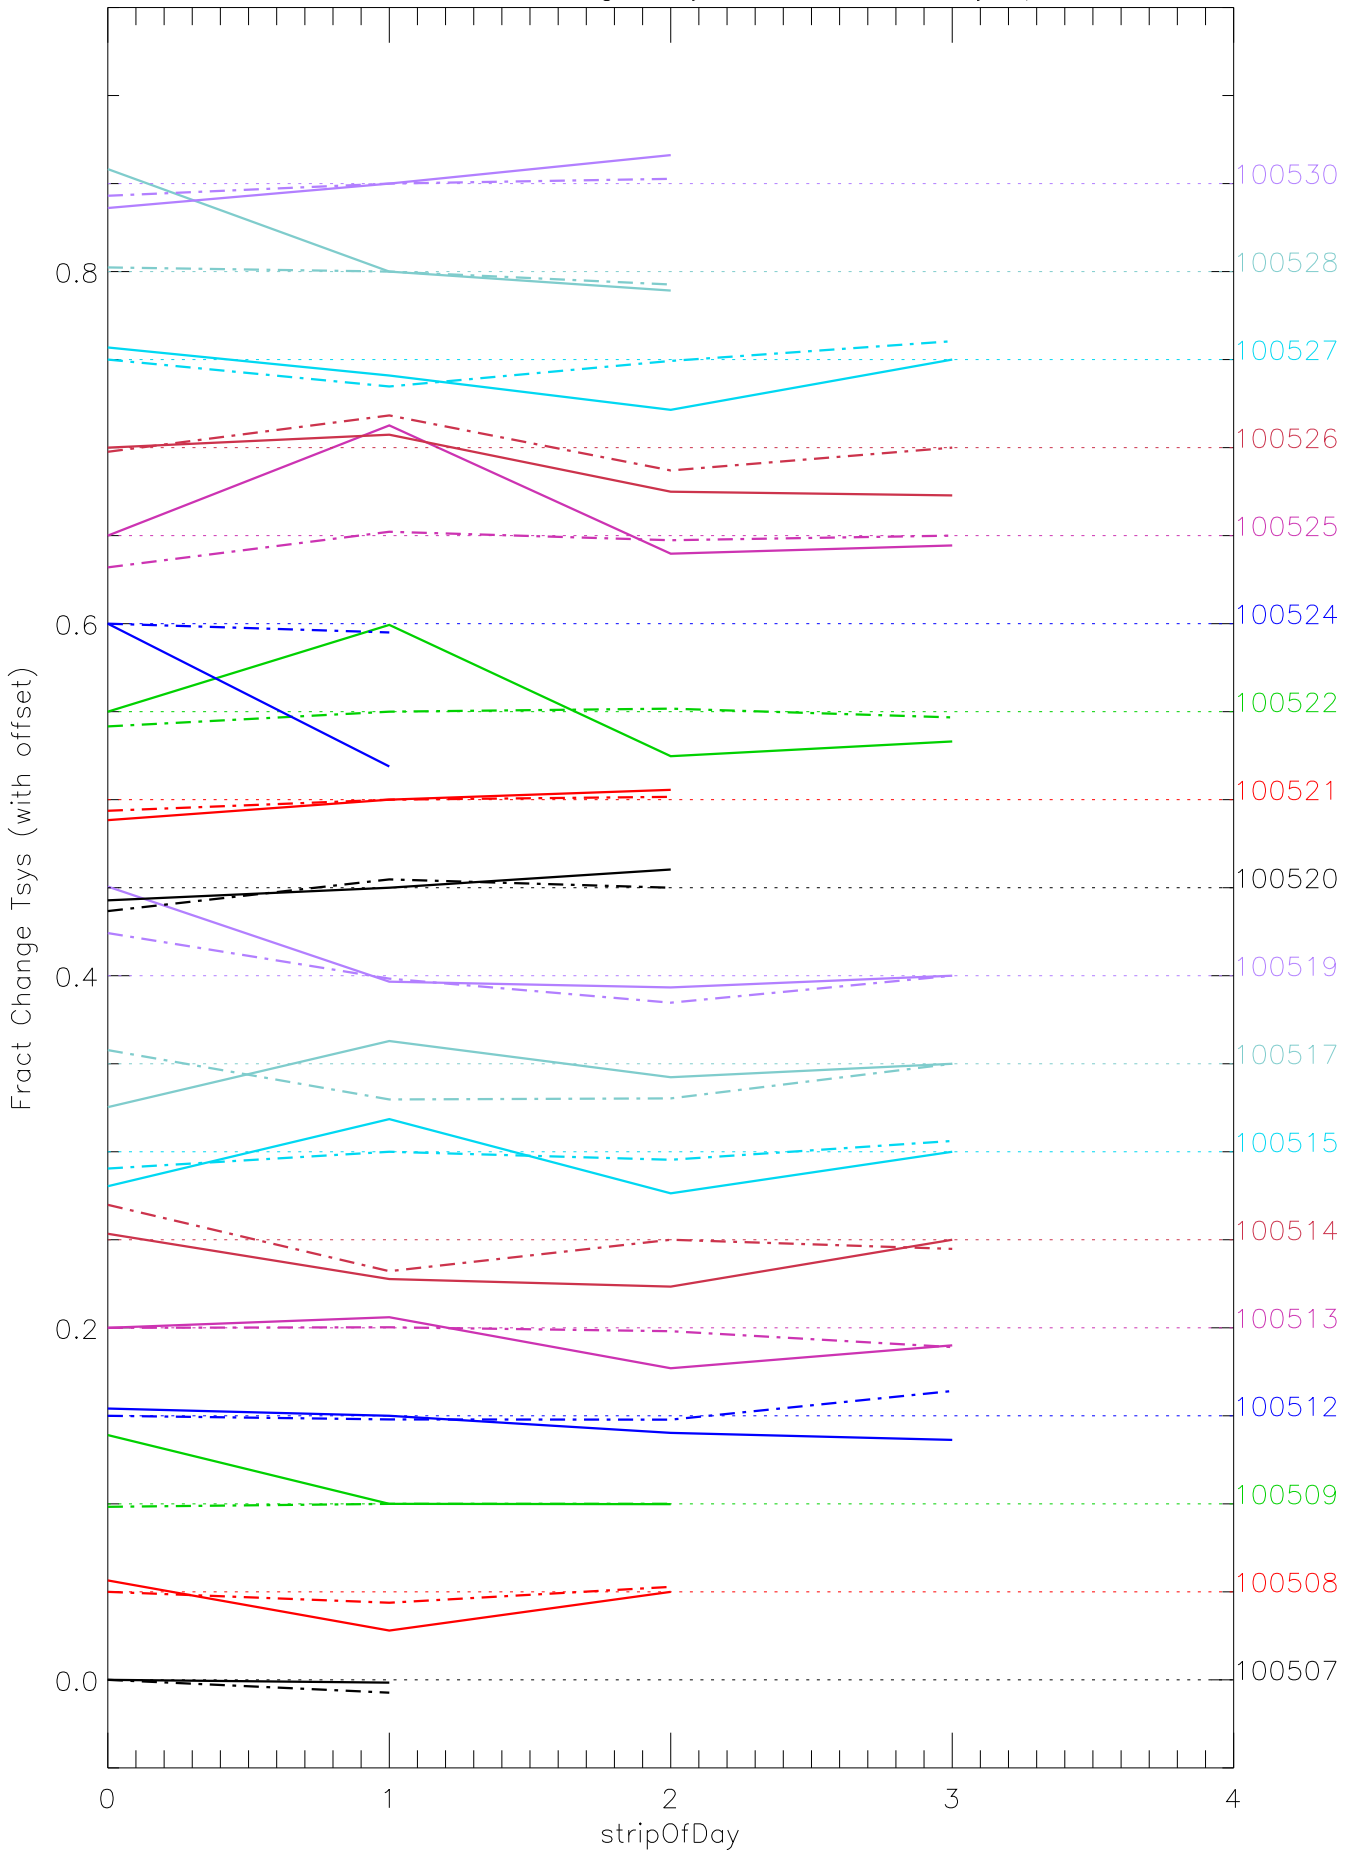

a2048 fractional change TsysK for each day. pixel:0

a2048 fractional change TsysK for each day. pixel:1

a2048 fractional change TsysK for each day. pixel:2

a2048 fractional change TsysK for each day. pixel:3

a2048 fractional change TsysK for each day. pixel:5

a2048 fractional change TsysK for each day. pixel:6