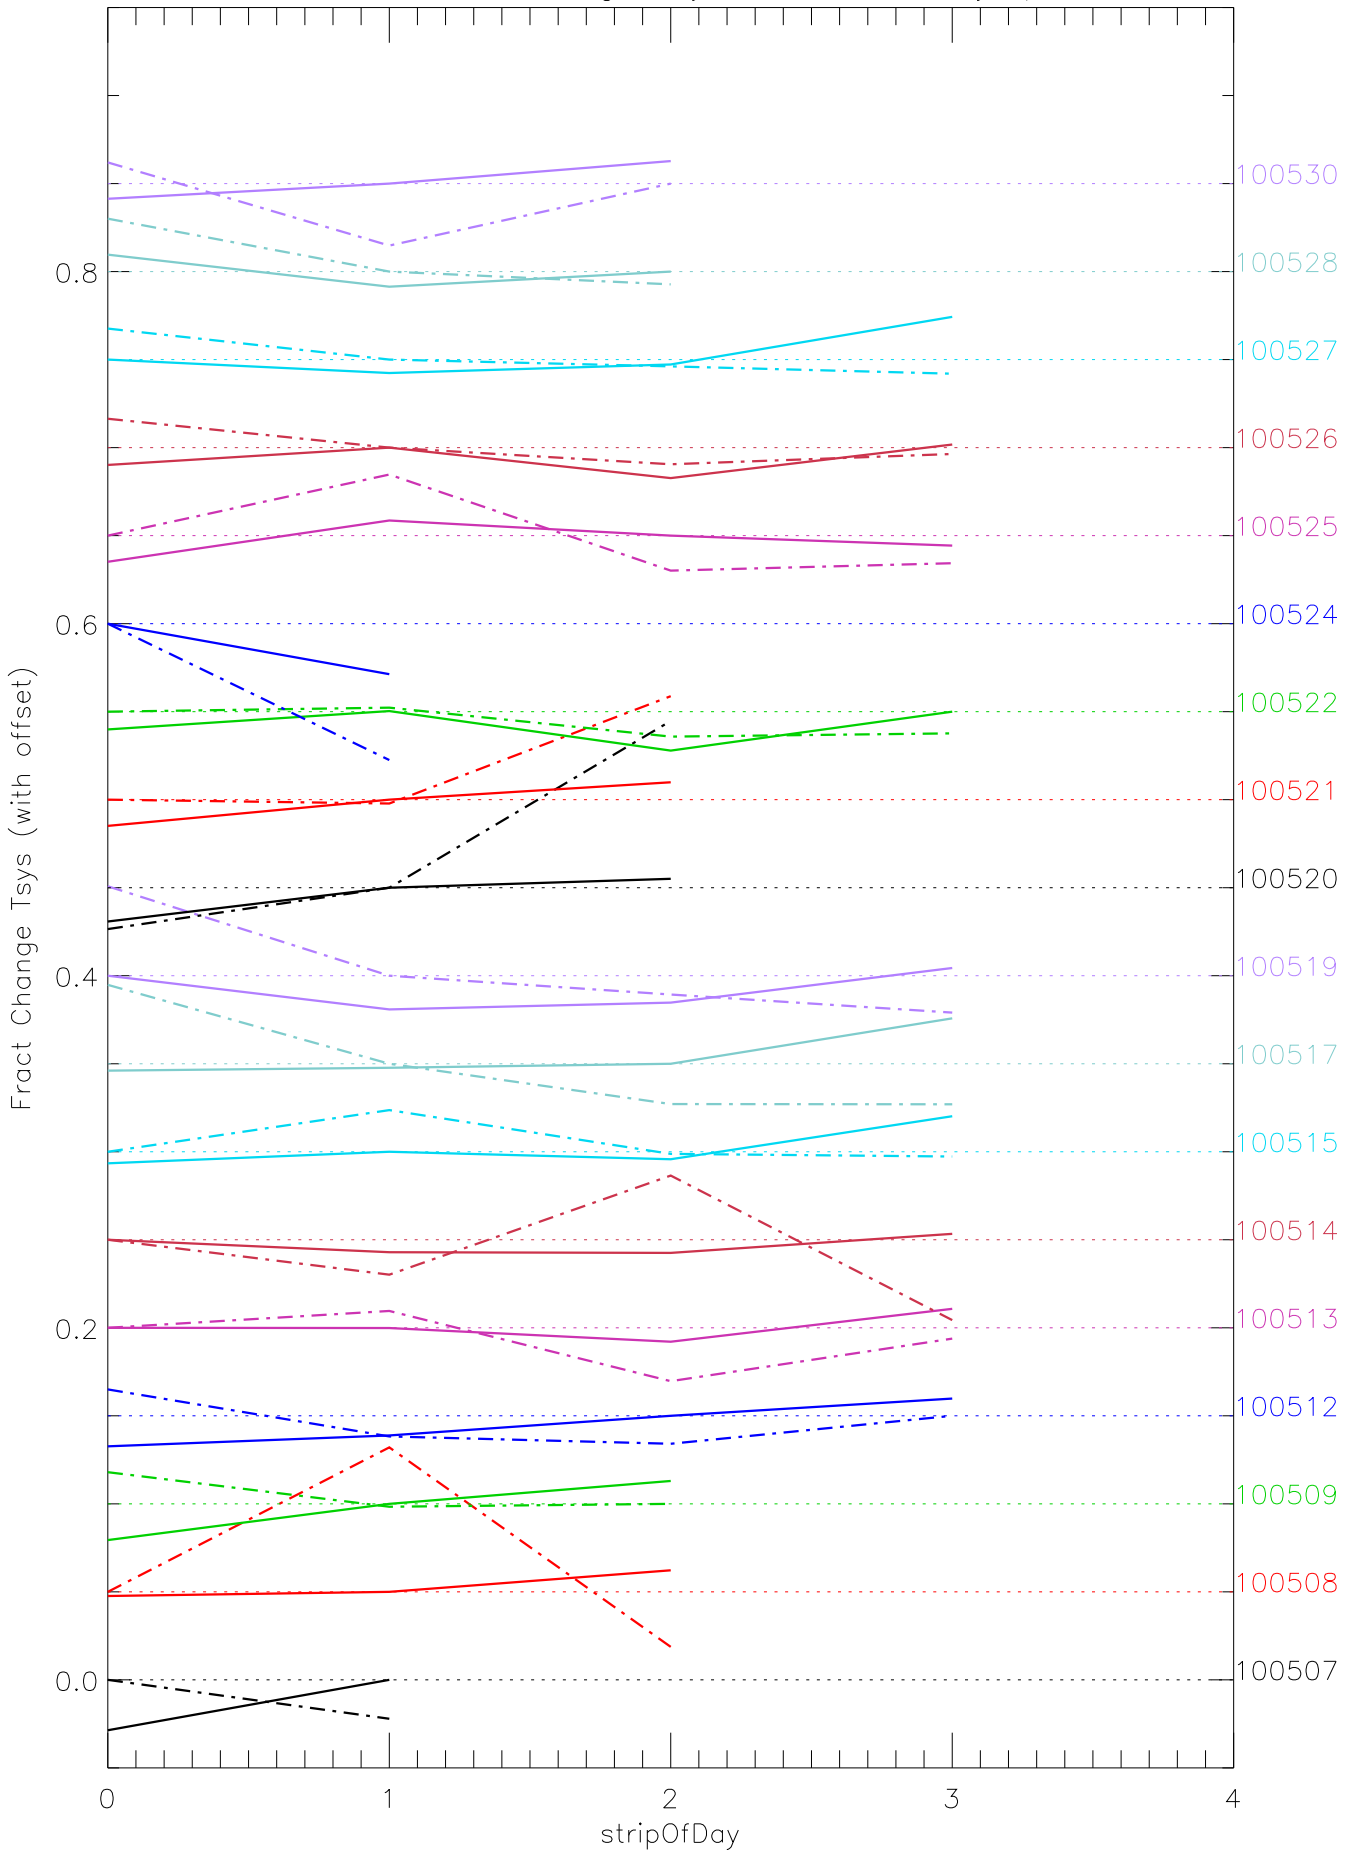

a2048 fractional change TsysK for each day. pixel:0

a2048 fractional change TsysK for each day. pixel:1

a2048 fractional change TsysK for each day. pixel:2

a2048 fractional change TsysK for each day. pixel:3

a2048 fractional change TsysK for each day. pixel:5

a2048 fractional change TsysK for each day. pixel:6