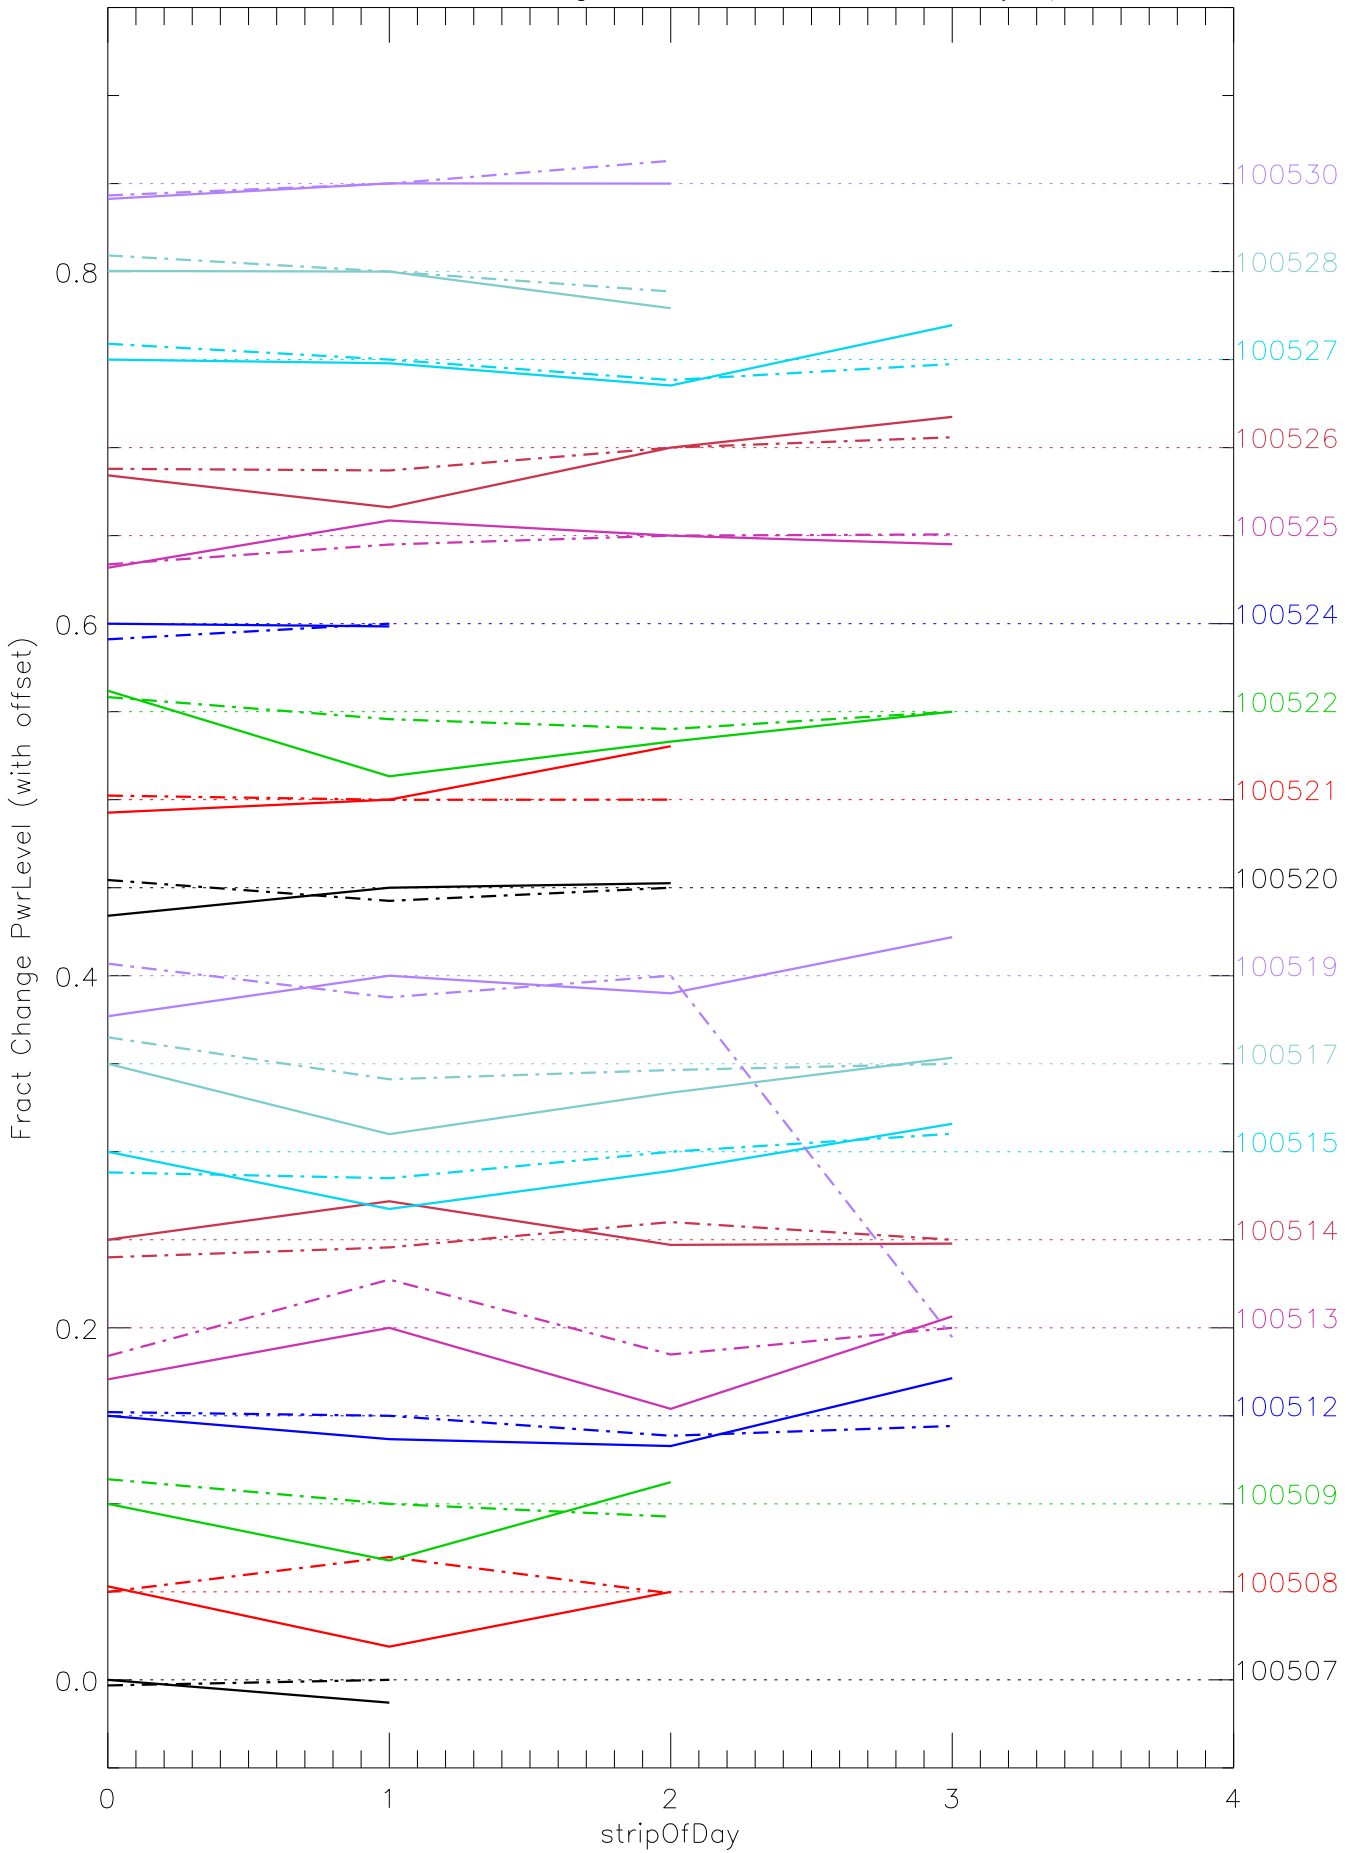

a2048 fractional change PwrLevel for each day. pixel:0

a2048 fractional change PwrLevel for each day. pixel:1

a2048 fractional change PwrLevel for each day. pixel:2

a2048 fractional change PwrLevel for each day. pixel:3

a2048 fractional change PwrLevel for each day. pixel:4

a2048 fractional change PwrLevel for each day. pixel:5

a2048 fractional change PwrLevel for each day. pixel:6