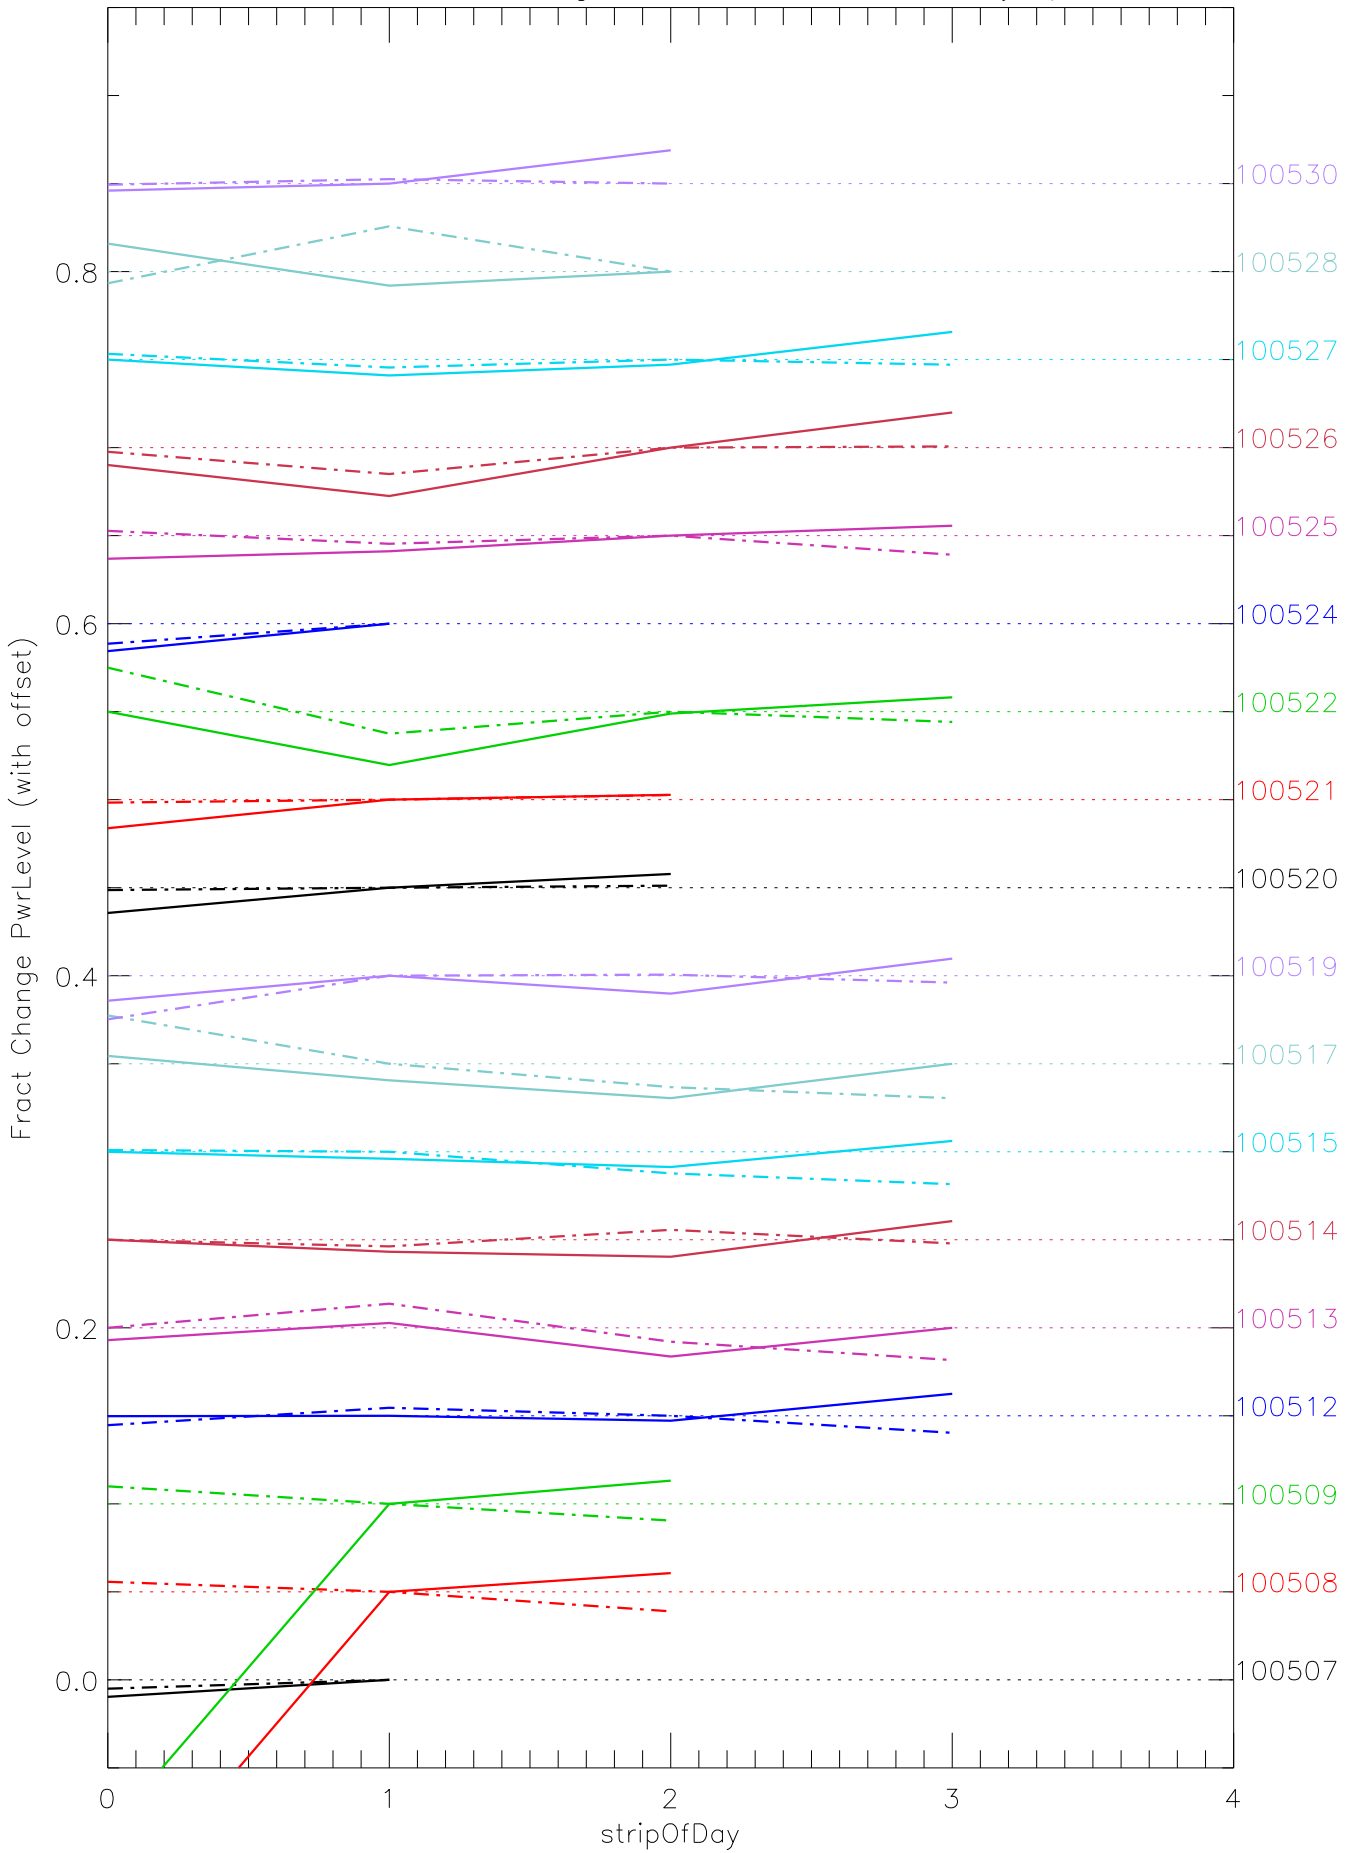

a2048 fractional change PwrLevel for each day. pixel:0

a2048 fractional change PwrLevel for each day. pixel:1

a2048 fractional change PwrLevel for each day. pixel:2

a2048 fractional change PwrLevel for each day. pixel:3

a2048 fractional change PwrLevel for each day. pixel:4

a2048 fractional change PwrLevel for each day. pixel:5

a2048 fractional change PwrLevel for each day. pixel:6