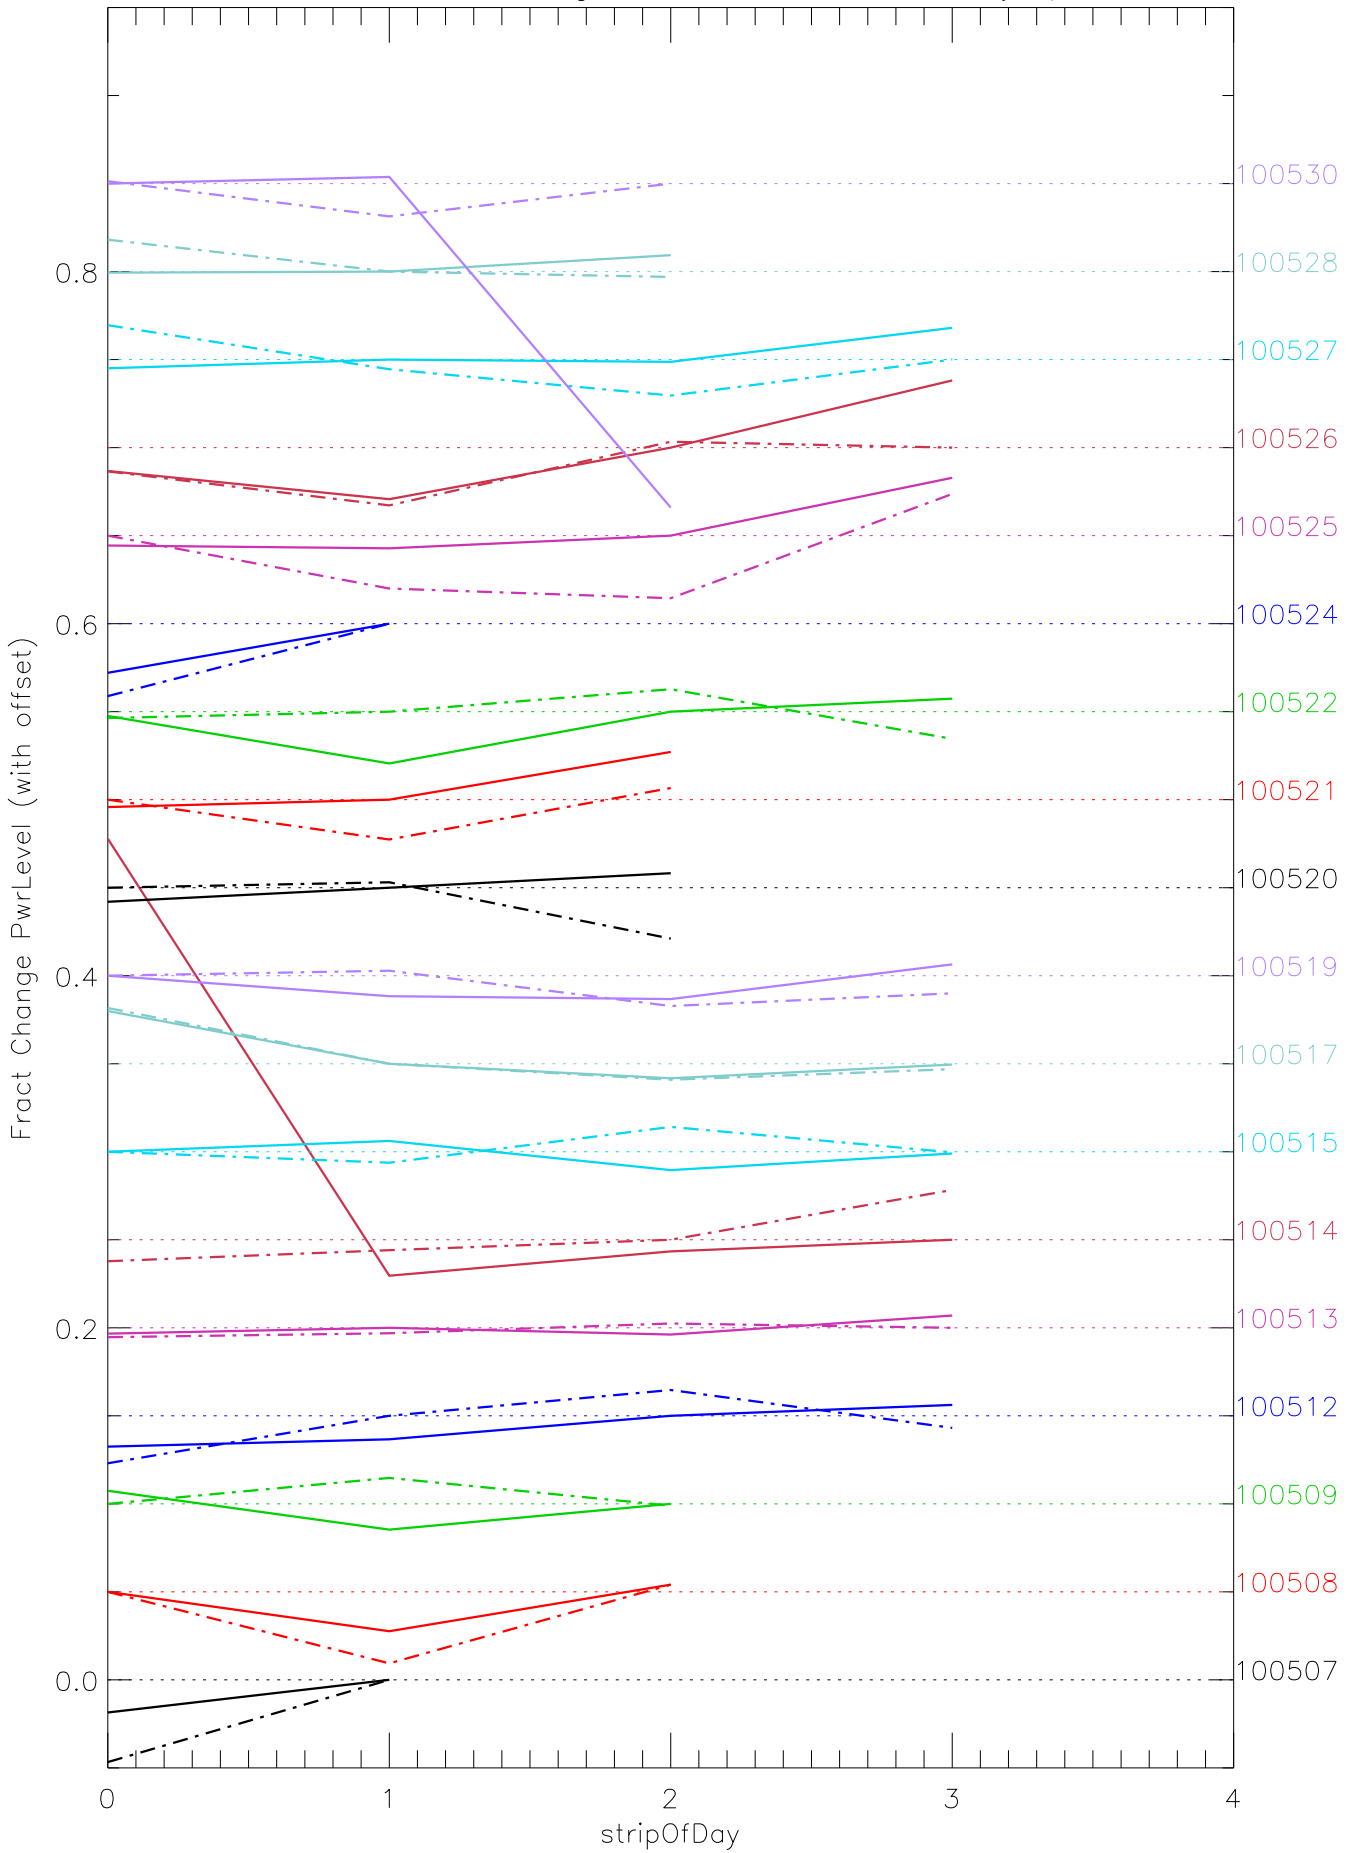

a2048 fractional change PwrLevel for each day. pixel:0

a2048 fractional change PwrLevel for each day. pixel:1

a2048 fractional change PwrLevel for each day. pixel:2

a2048 fractional change PwrLevel for each day. pixel:3

a2048 fractional change PwrLevel for each day. pixel:4

a2048 fractional change PwrLevel for each day. pixel:5

a2048 fractional change PwrLevel for each day. pixel:6