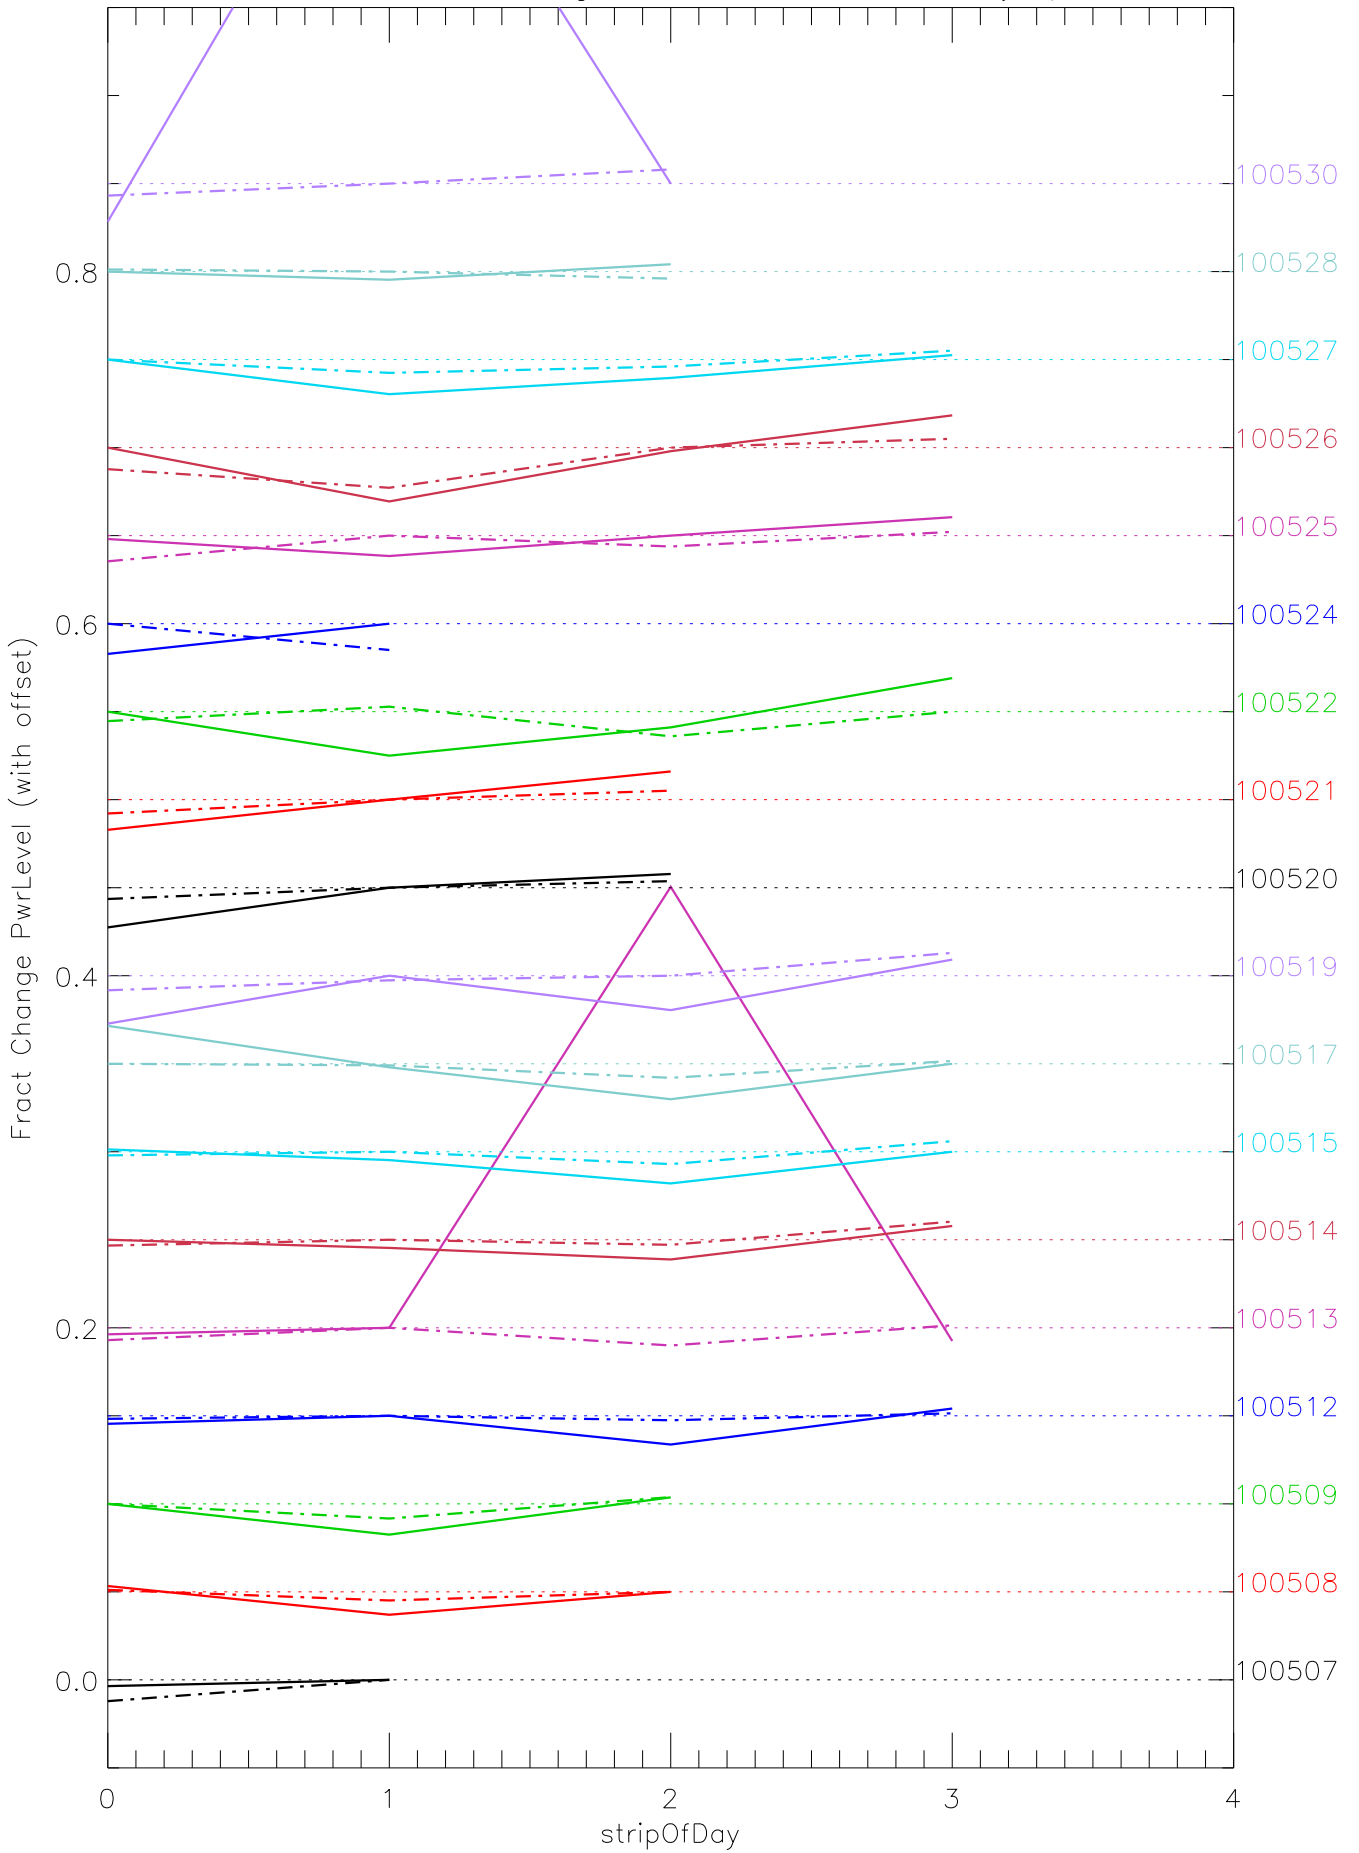

a2048 fractional change PwrLevel for each day. pixel:0

a2048 fractional change PwrLevel for each day. pixel:1

a2048 fractional change PwrLevel for each day. pixel:2

a2048 fractional change PwrLevel for each day. pixel:3

a2048 fractional change PwrLevel for each day. pixel:4

a2048 fractional change PwrLevel for each day. pixel:5

a2048 fractional change PwrLevel for each day. pixel:6