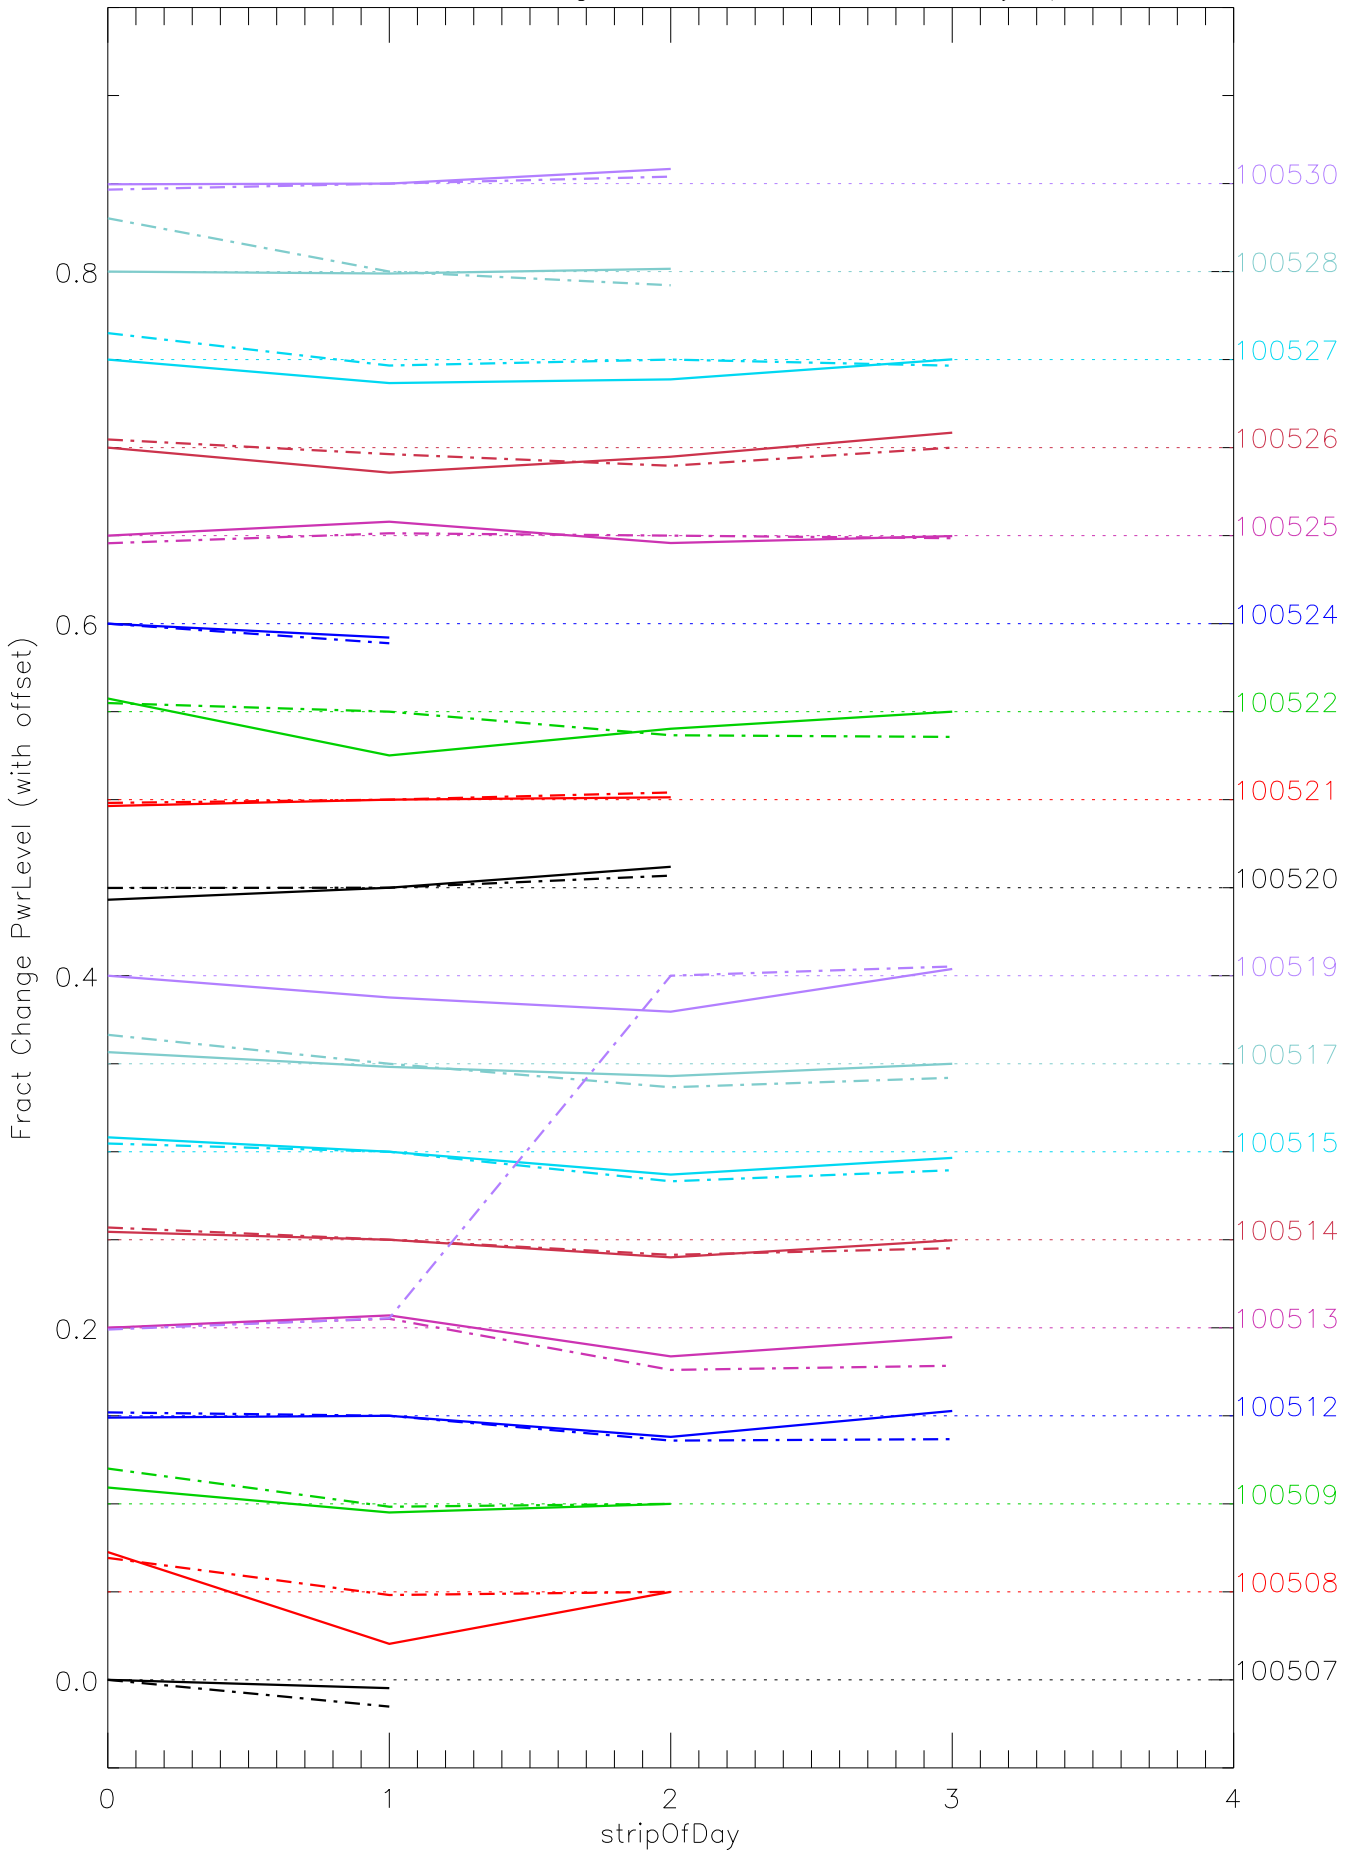

a2048 fractional change PwrLevel for each day. pixel:0

a2048 fractional change PwrLevel for each day. pixel:1

a2048 fractional change PwrLevel for each day. pixel:2

a2048 fractional change PwrLevel for each day. pixel:3

a2048 fractional change PwrLevel for each day. pixel:4

a2048 fractional change PwrLevel for each day. pixel:5

a2048 fractional change PwrLevel for each day. pixel:6