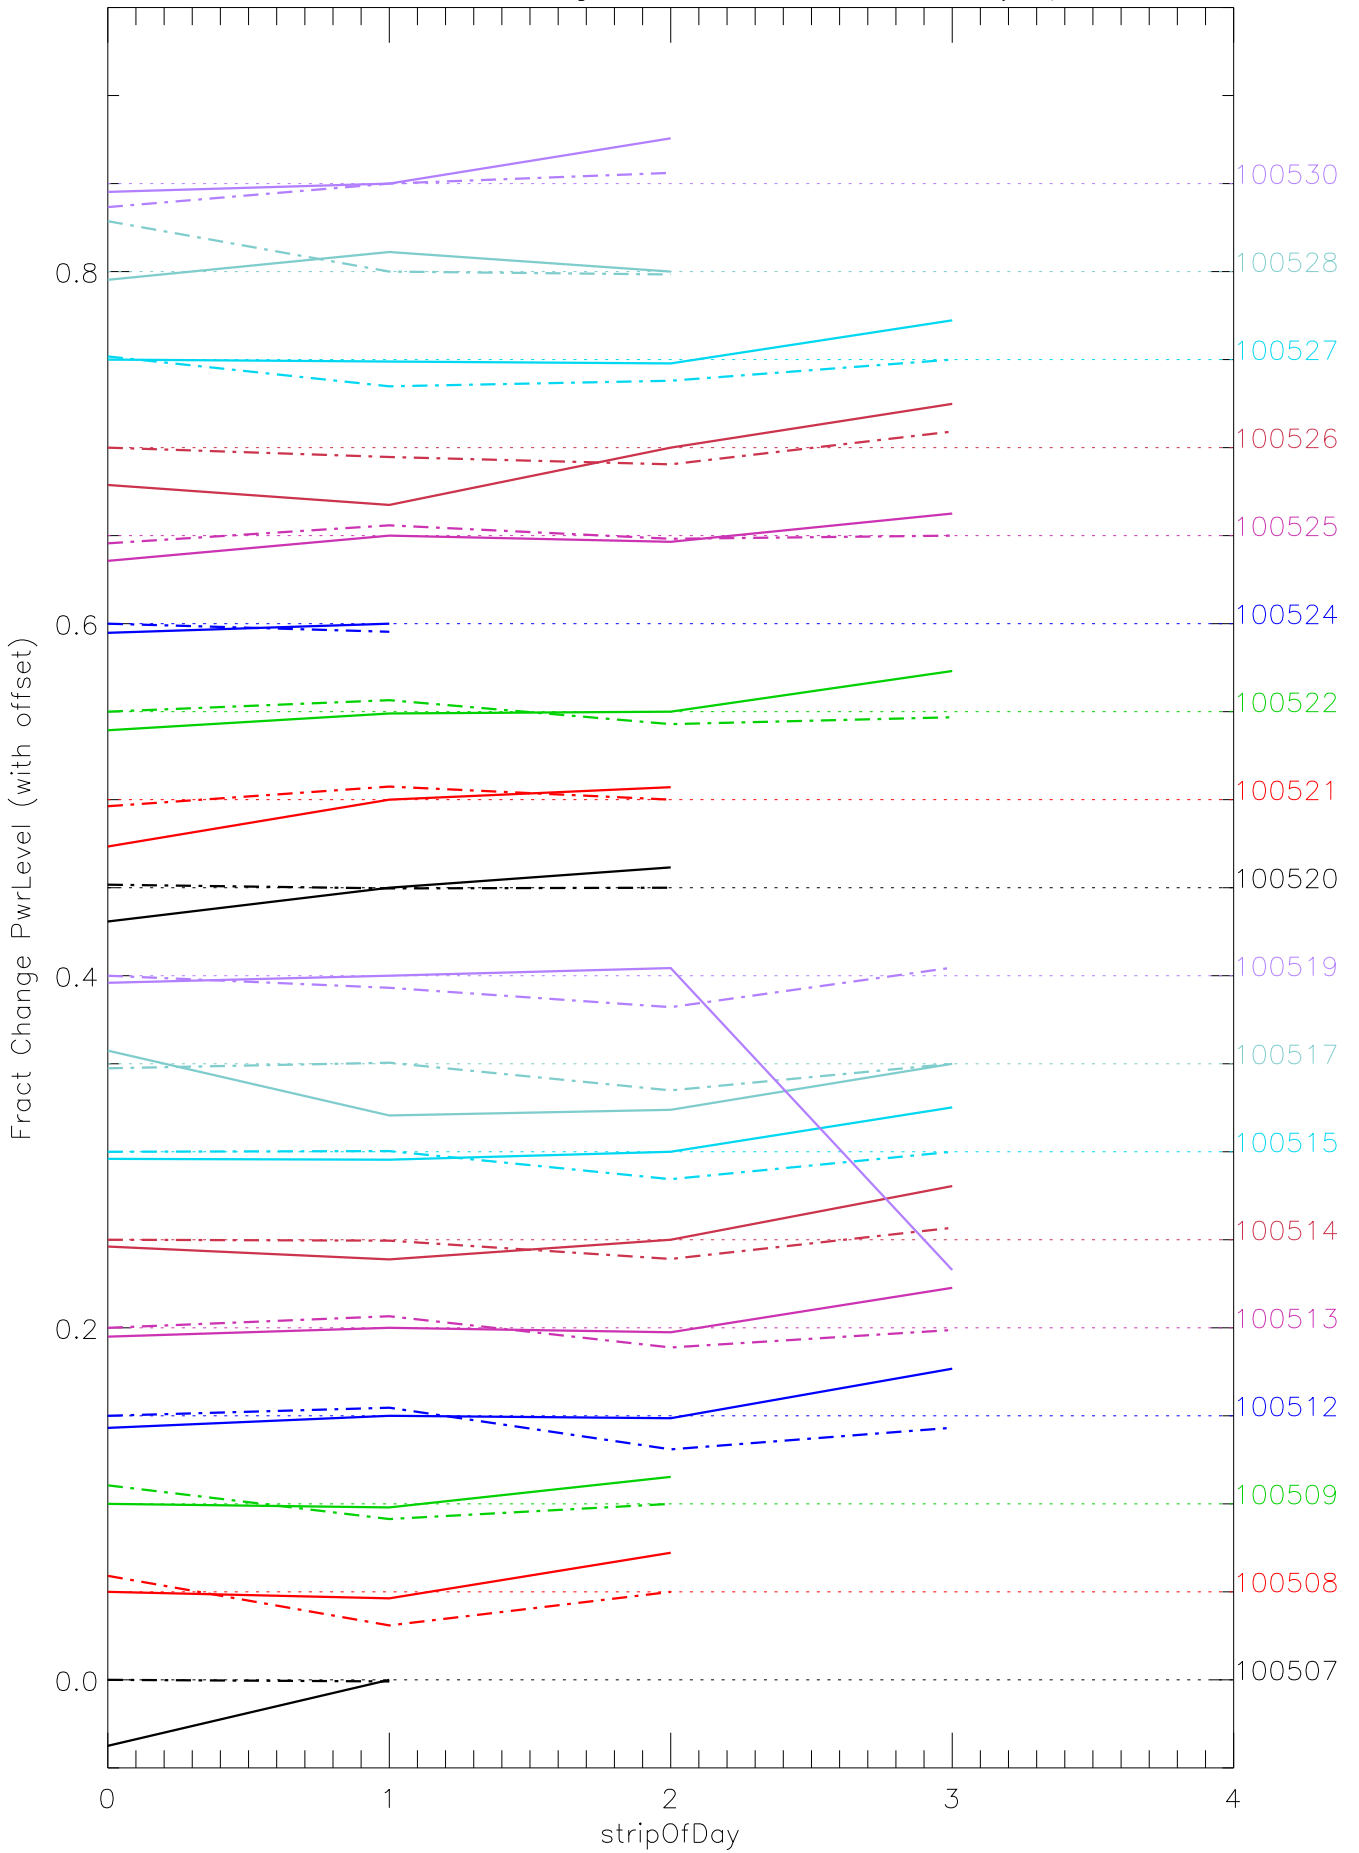

a2048 fractional change PwrLevel for each day. pixel:0

a2048 fractional change PwrLevel for each day. pixel:1

a2048 fractional change PwrLevel for each day. pixel:2

a2048 fractional change PwrLevel for each day. pixel:3

a2048 fractional change PwrLevel for each day. pixel:4

a2048 fractional change PwrLevel for each day. pixel:5

a2048 fractional change PwrLevel for each day. pixel:6