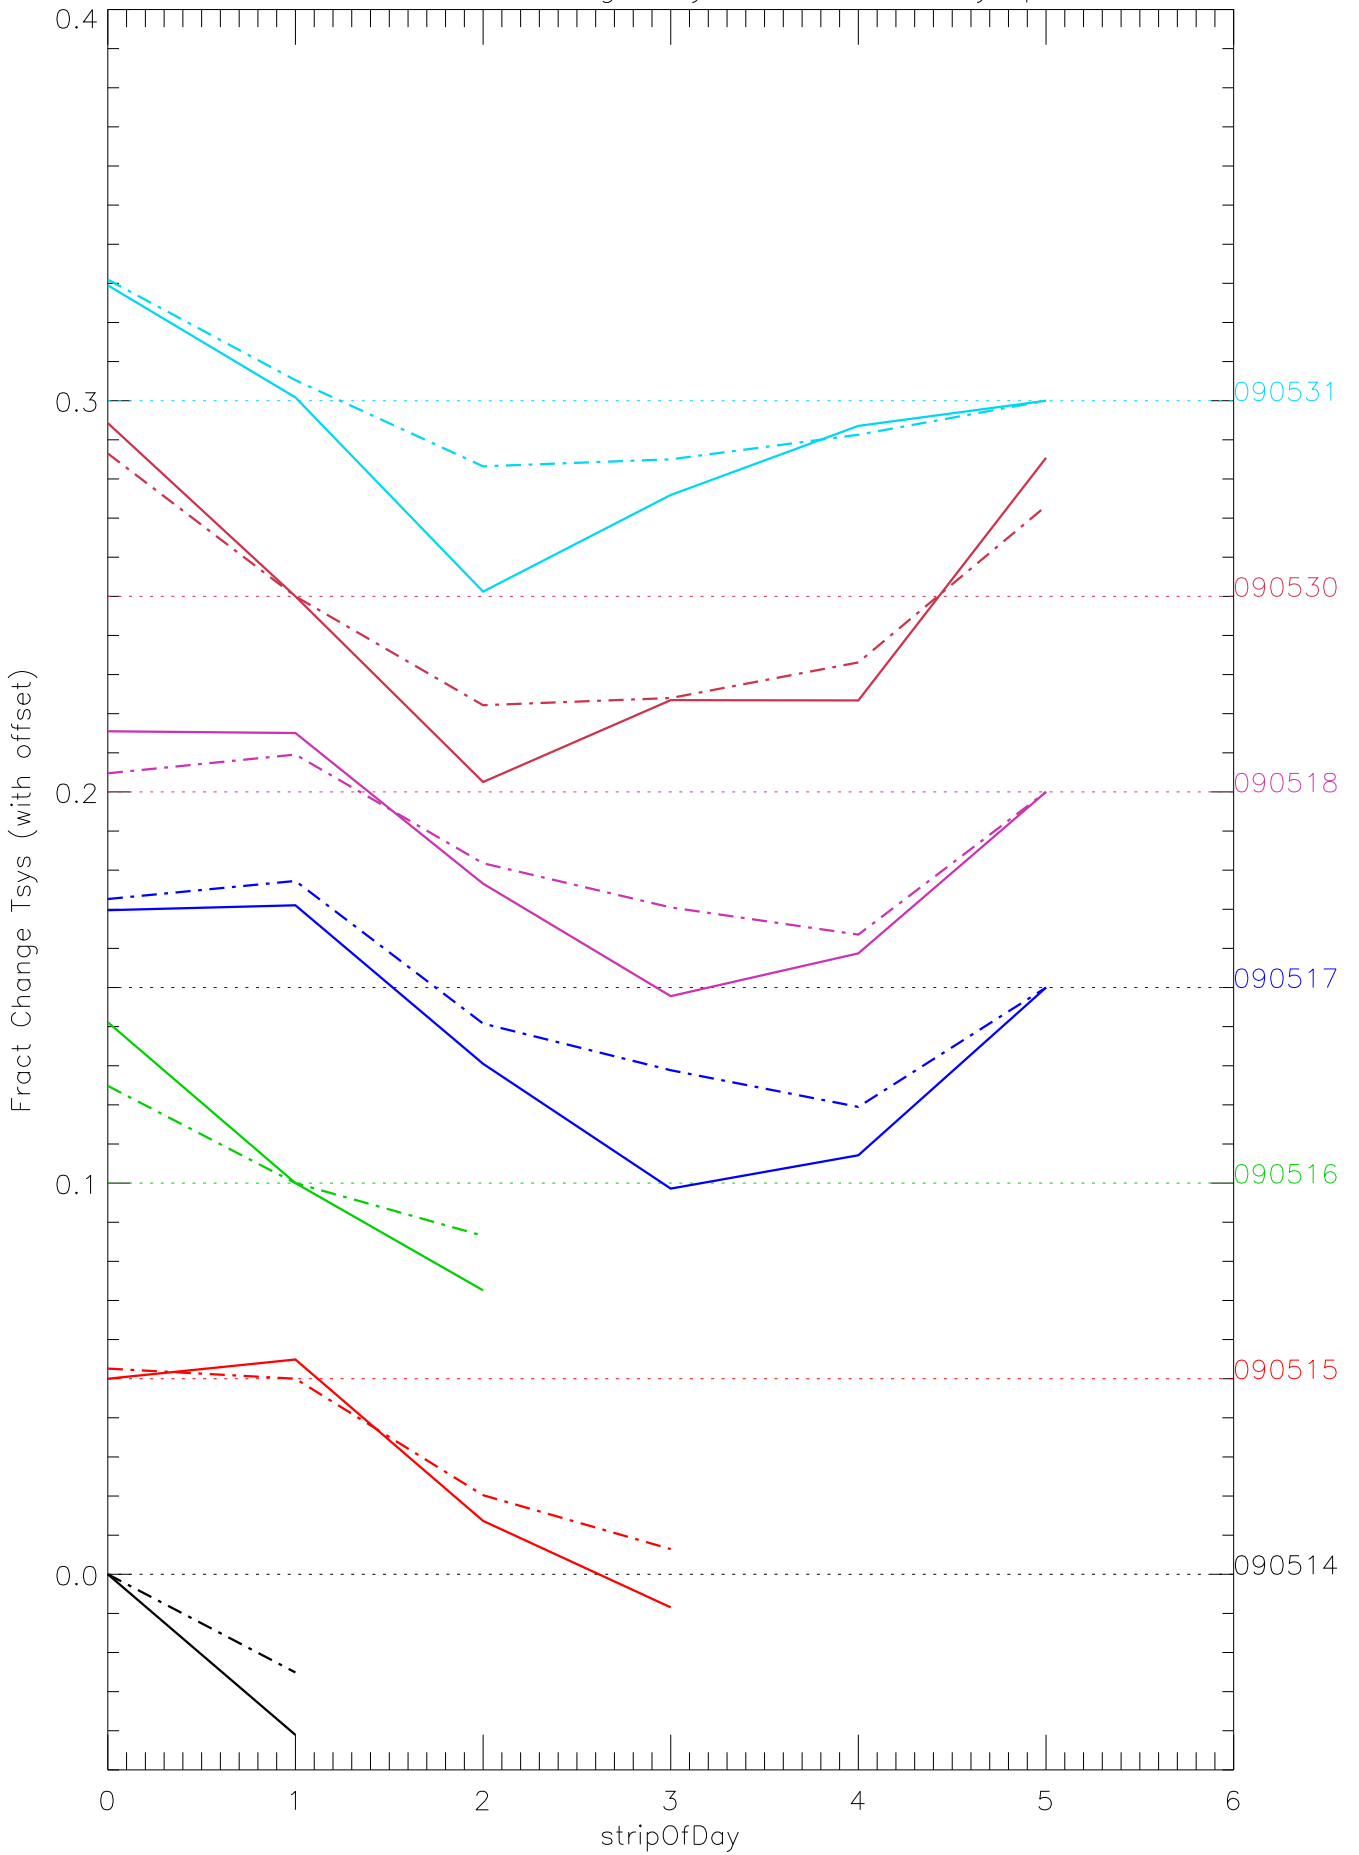

a2048 fractional change TsysK for each day. pixel:0

a2048 fractional change TsysK for each day. pixel:1

a2048 fractional change TsysK for each day. pixel:2

a2048 fractional change TsysK for each day. pixel:3

a2048 fractional change TsysK for each day. pixel:4

a2048 fractional change TsysK for each day. pixel:5

a2048 fractional change TsysK for each day. pixel:6