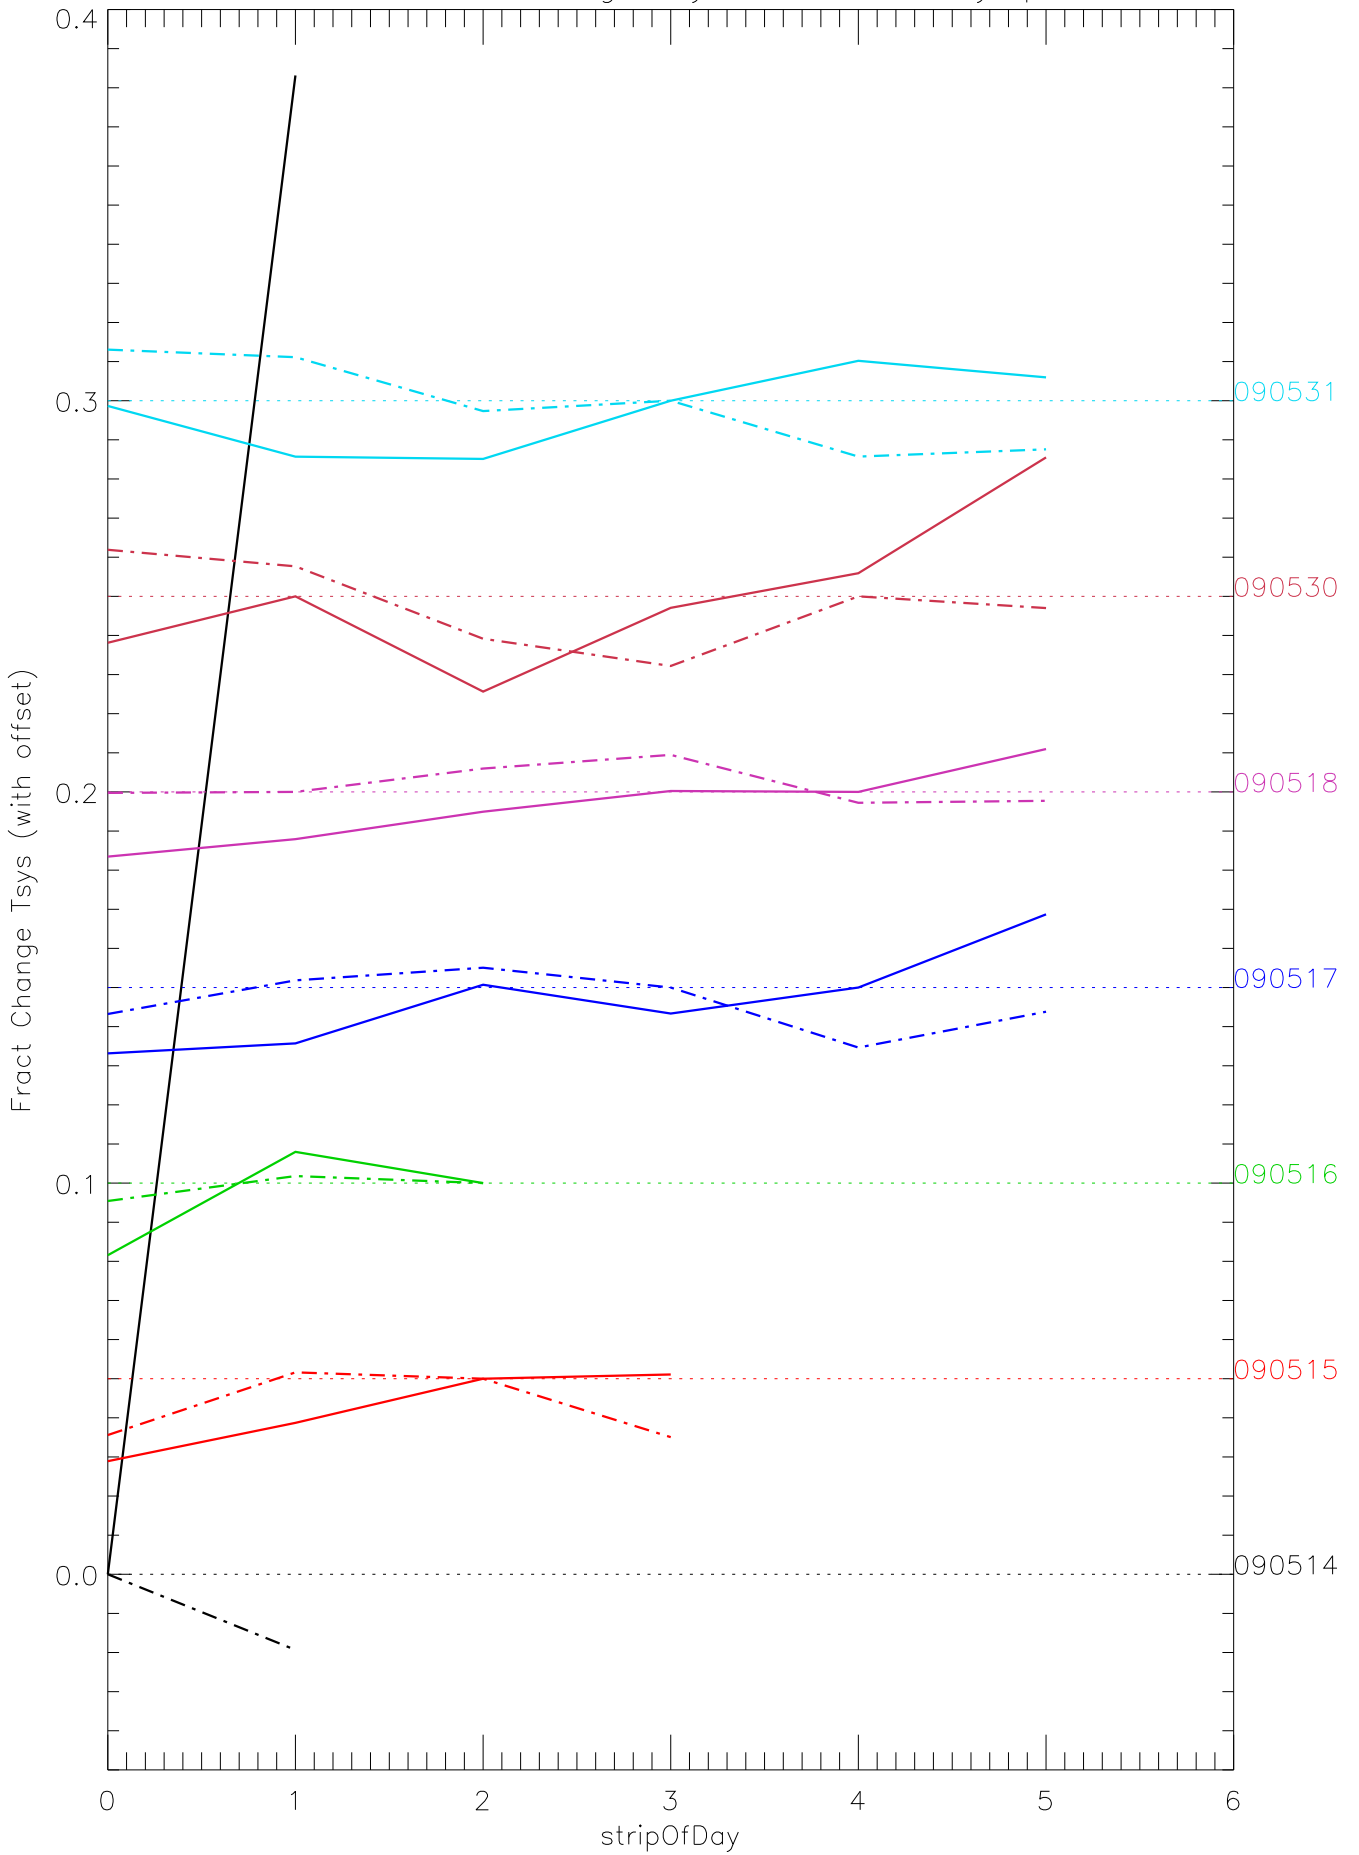

a2048 fractional change TsysK for each day. pixel:0

a2048 fractional change TsysK for each day. pixel:1

a2048 fractional change TsysK for each day. pixel:2

a2048 fractional change TsysK for each day. pixel:3

a2048 fractional change TsysK for each day. pixel:4

a2048 fractional change TsysK for each day. pixel:5

a2048 fractional change TsysK for each day. pixel:6