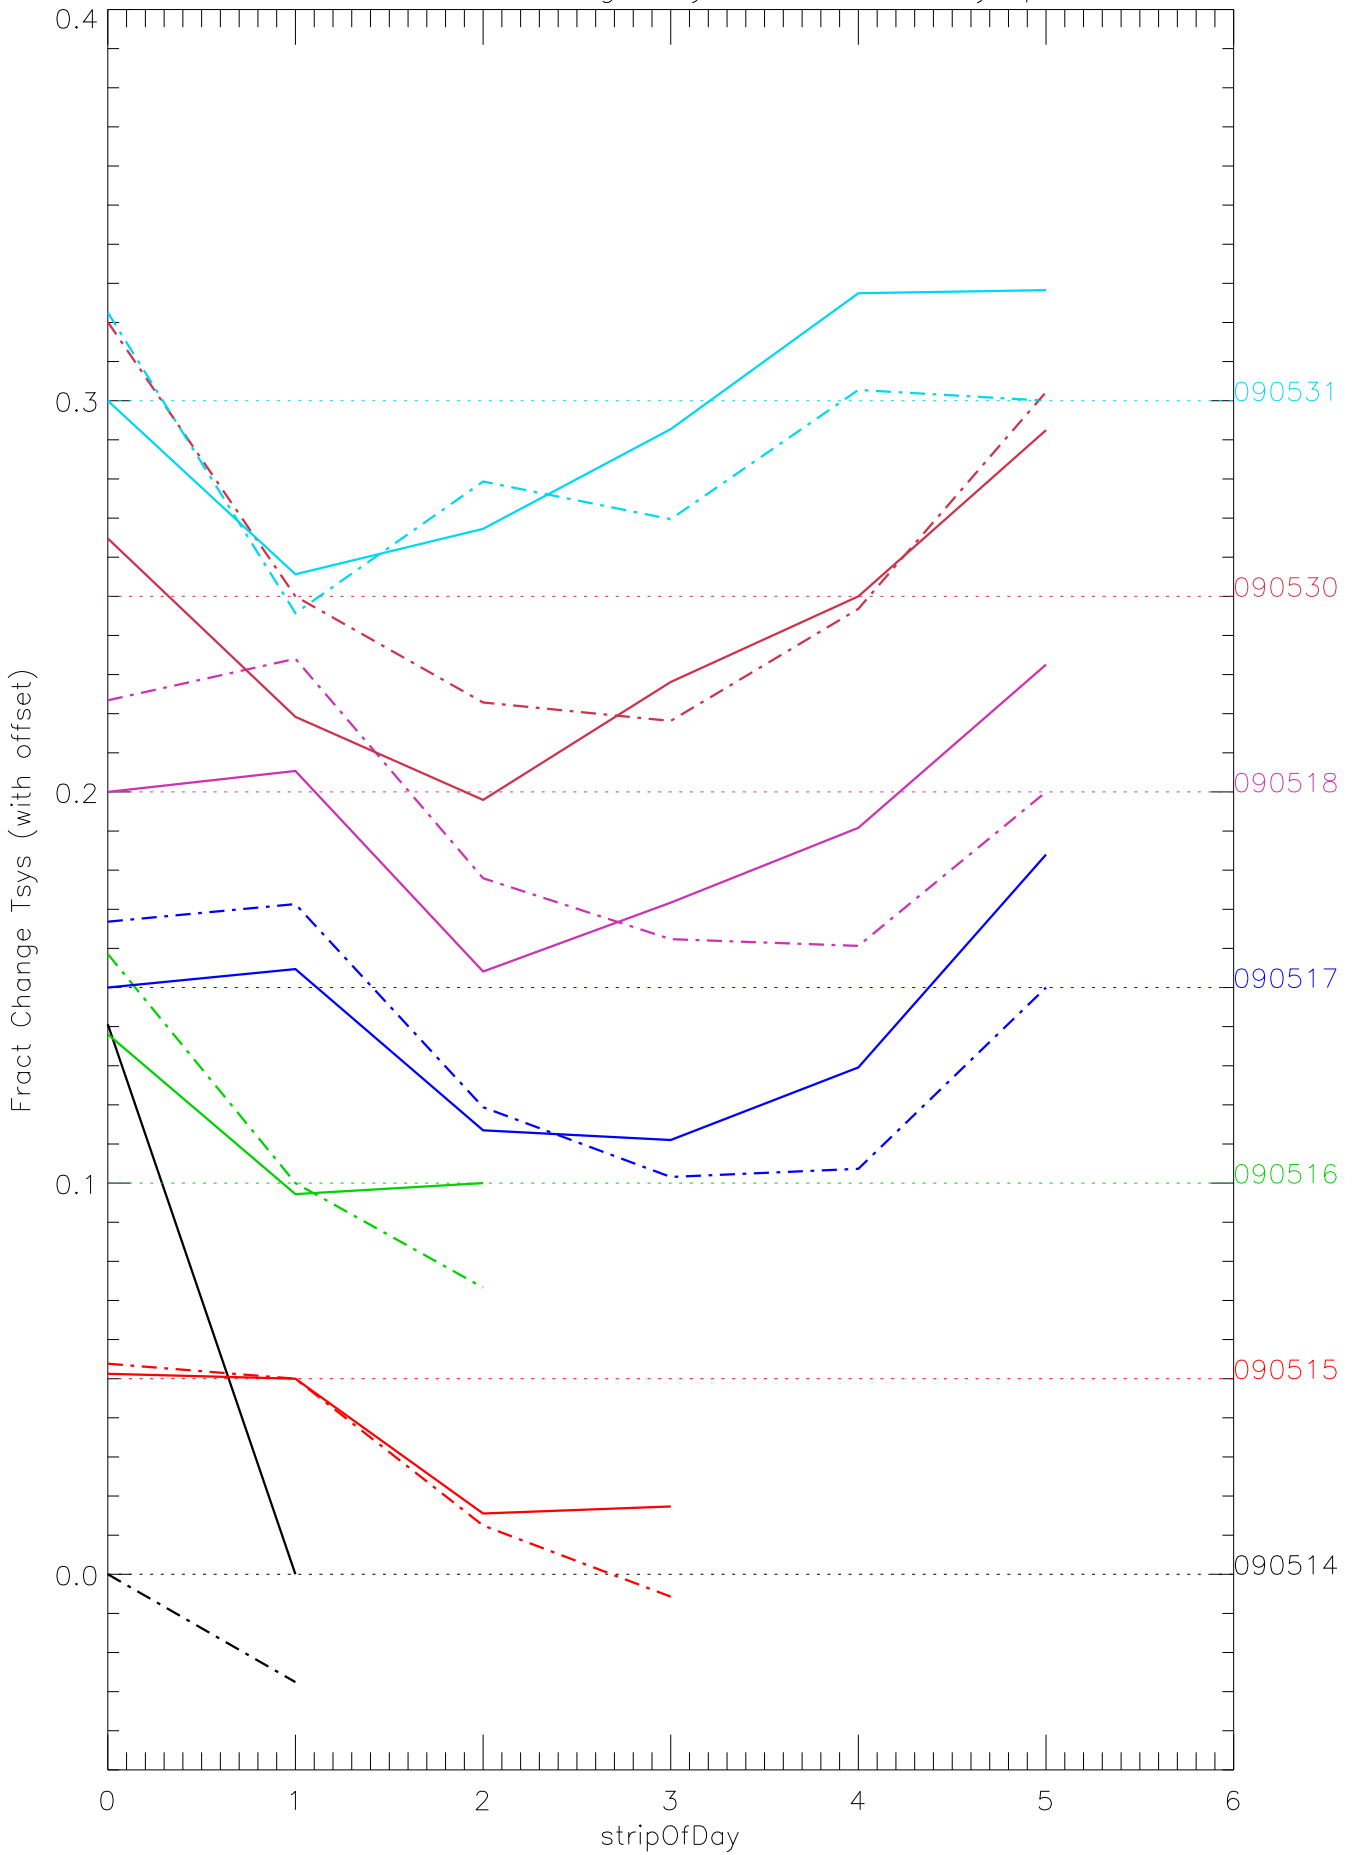

a2048 fractional change TsysK for each day. pixel:0

a2048 fractional change TsysK for each day. pixel:1

a2048 fractional change TsysK for each day. pixel:2

a2048 fractional change TsysK for each day. pixel:3

a2048 fractional change TsysK for each day. pixel:4

a2048 fractional change TsysK for each day. pixel:5

a2048 fractional change TsysK for each day. pixel:6