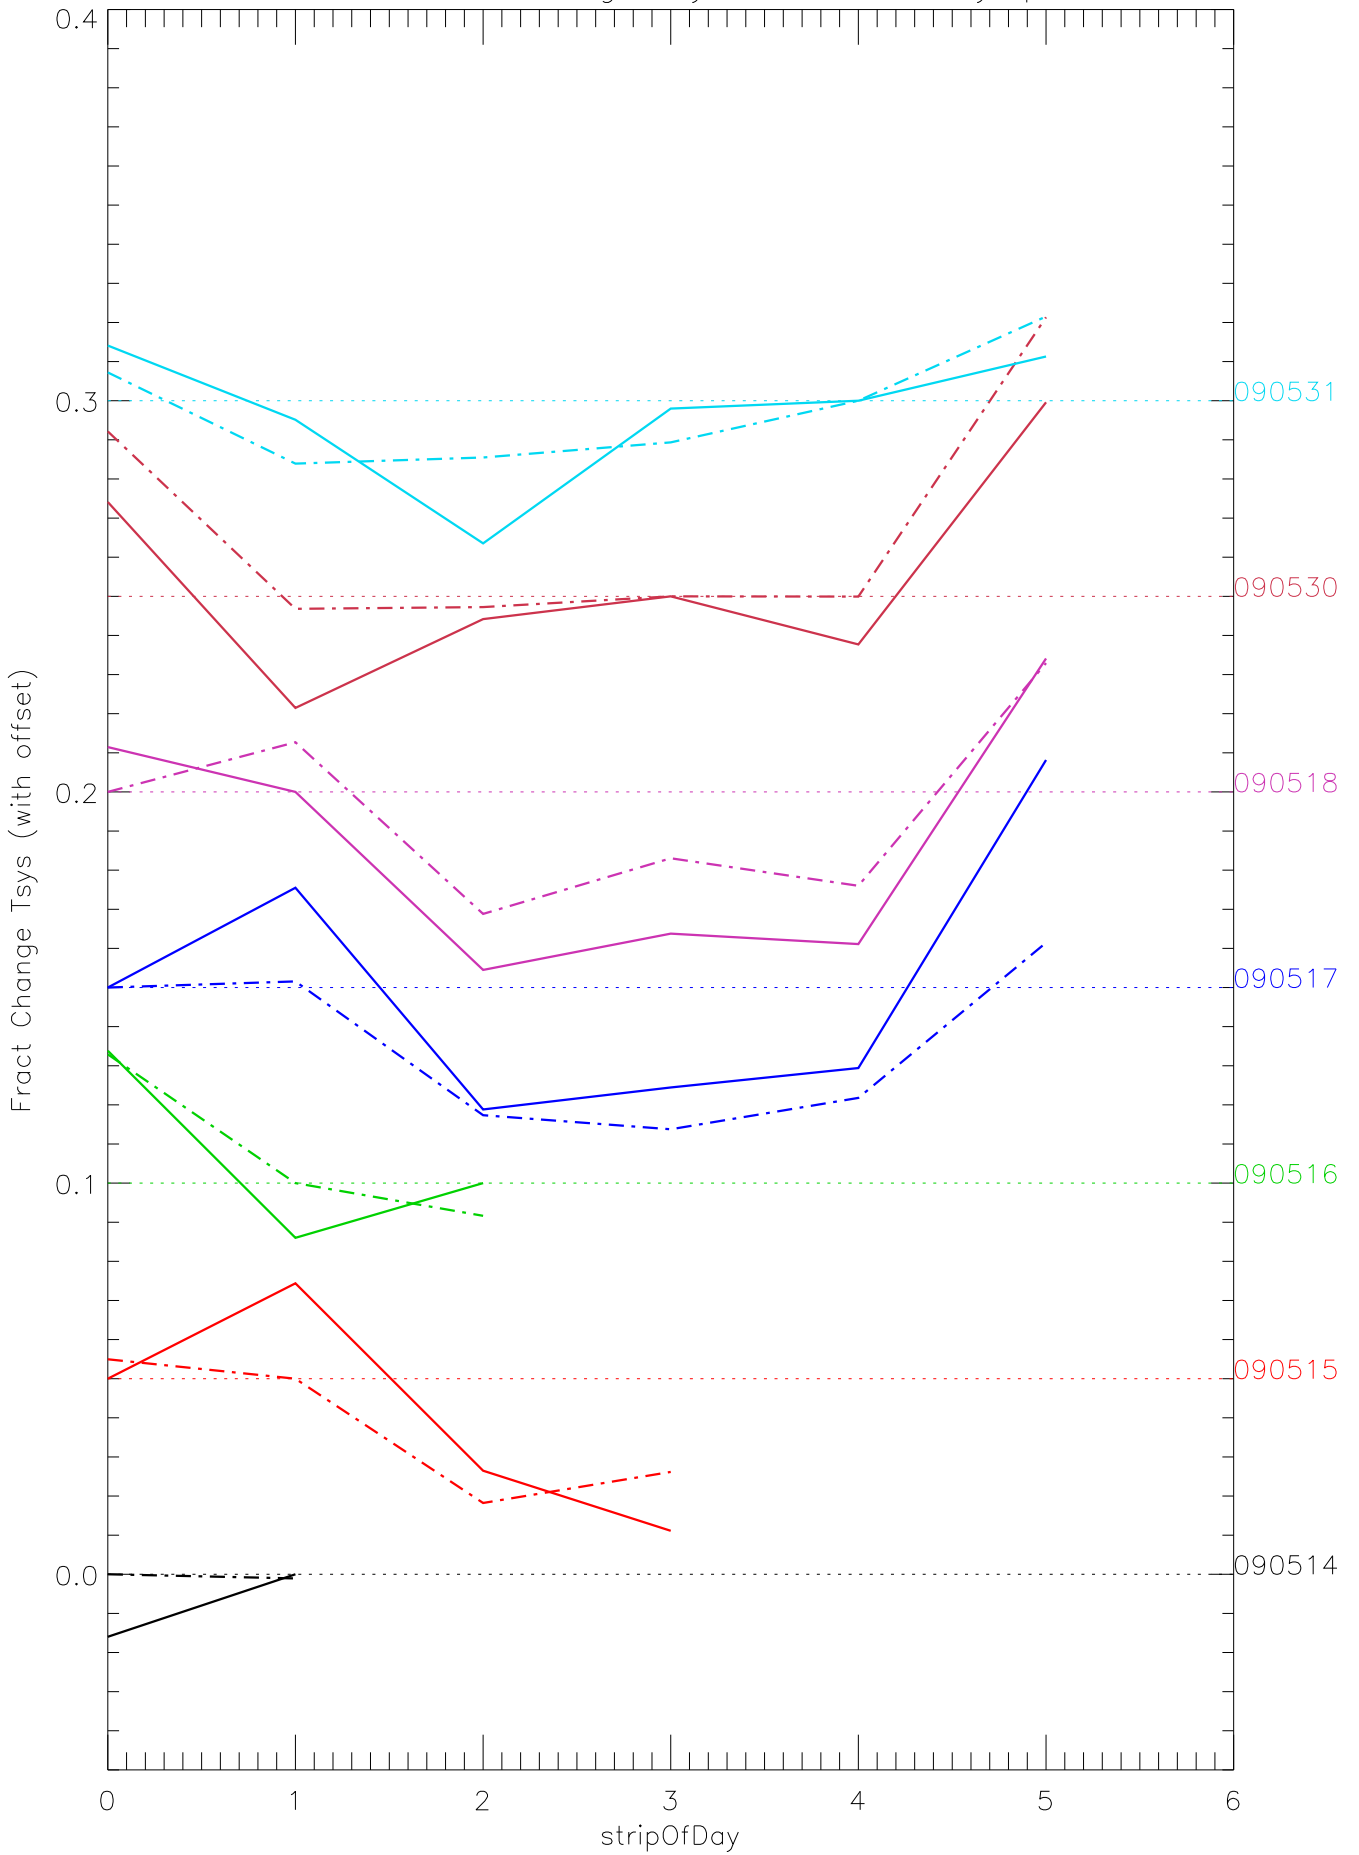

a2048 fractional change TsysK for each day. pixel:0

a2048 fractional change TsysK for each day. pixel:1

a2048 fractional change TsysK for each day. pixel:2

a2048 fractional change TsysK for each day. pixel:3

a2048 fractional change TsysK for each day. pixel:4

a2048 fractional change TsysK for each day. pixel:5

a2048 fractional change TsysK for each day. pixel:6