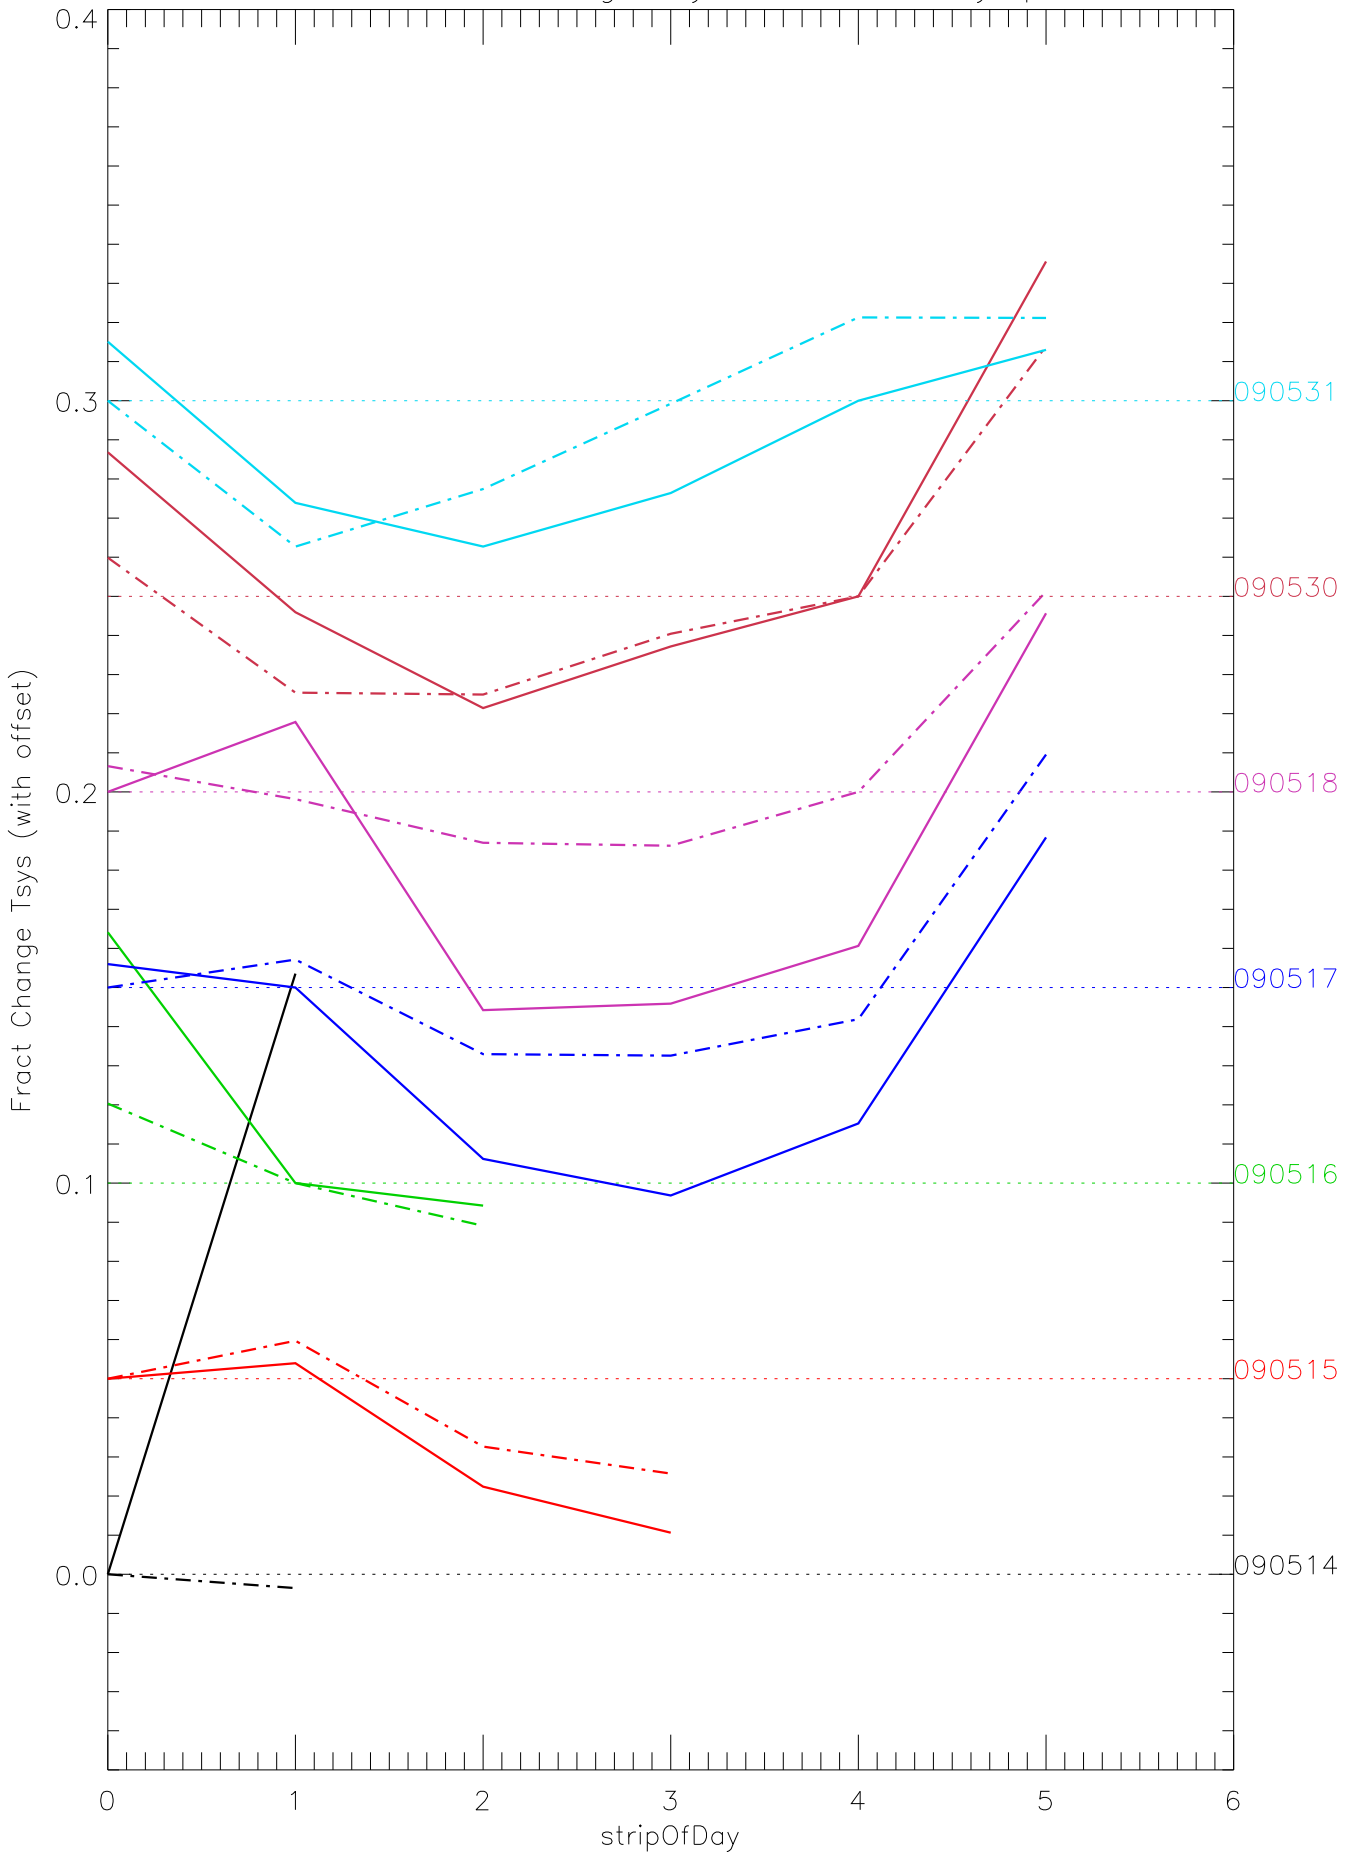

a2048 fractional change TsysK for each day. pixel:0

a2048 fractional change TsysK for each day. pixel:1

a2048 fractional change TsysK for each day. pixel:2

a2048 fractional change TsysK for each day. pixel:3

a2048 fractional change TsysK for each day. pixel:4

a2048 fractional change TsysK for each day. pixel:5

a2048 fractional change TsysK for each day. pixel:6