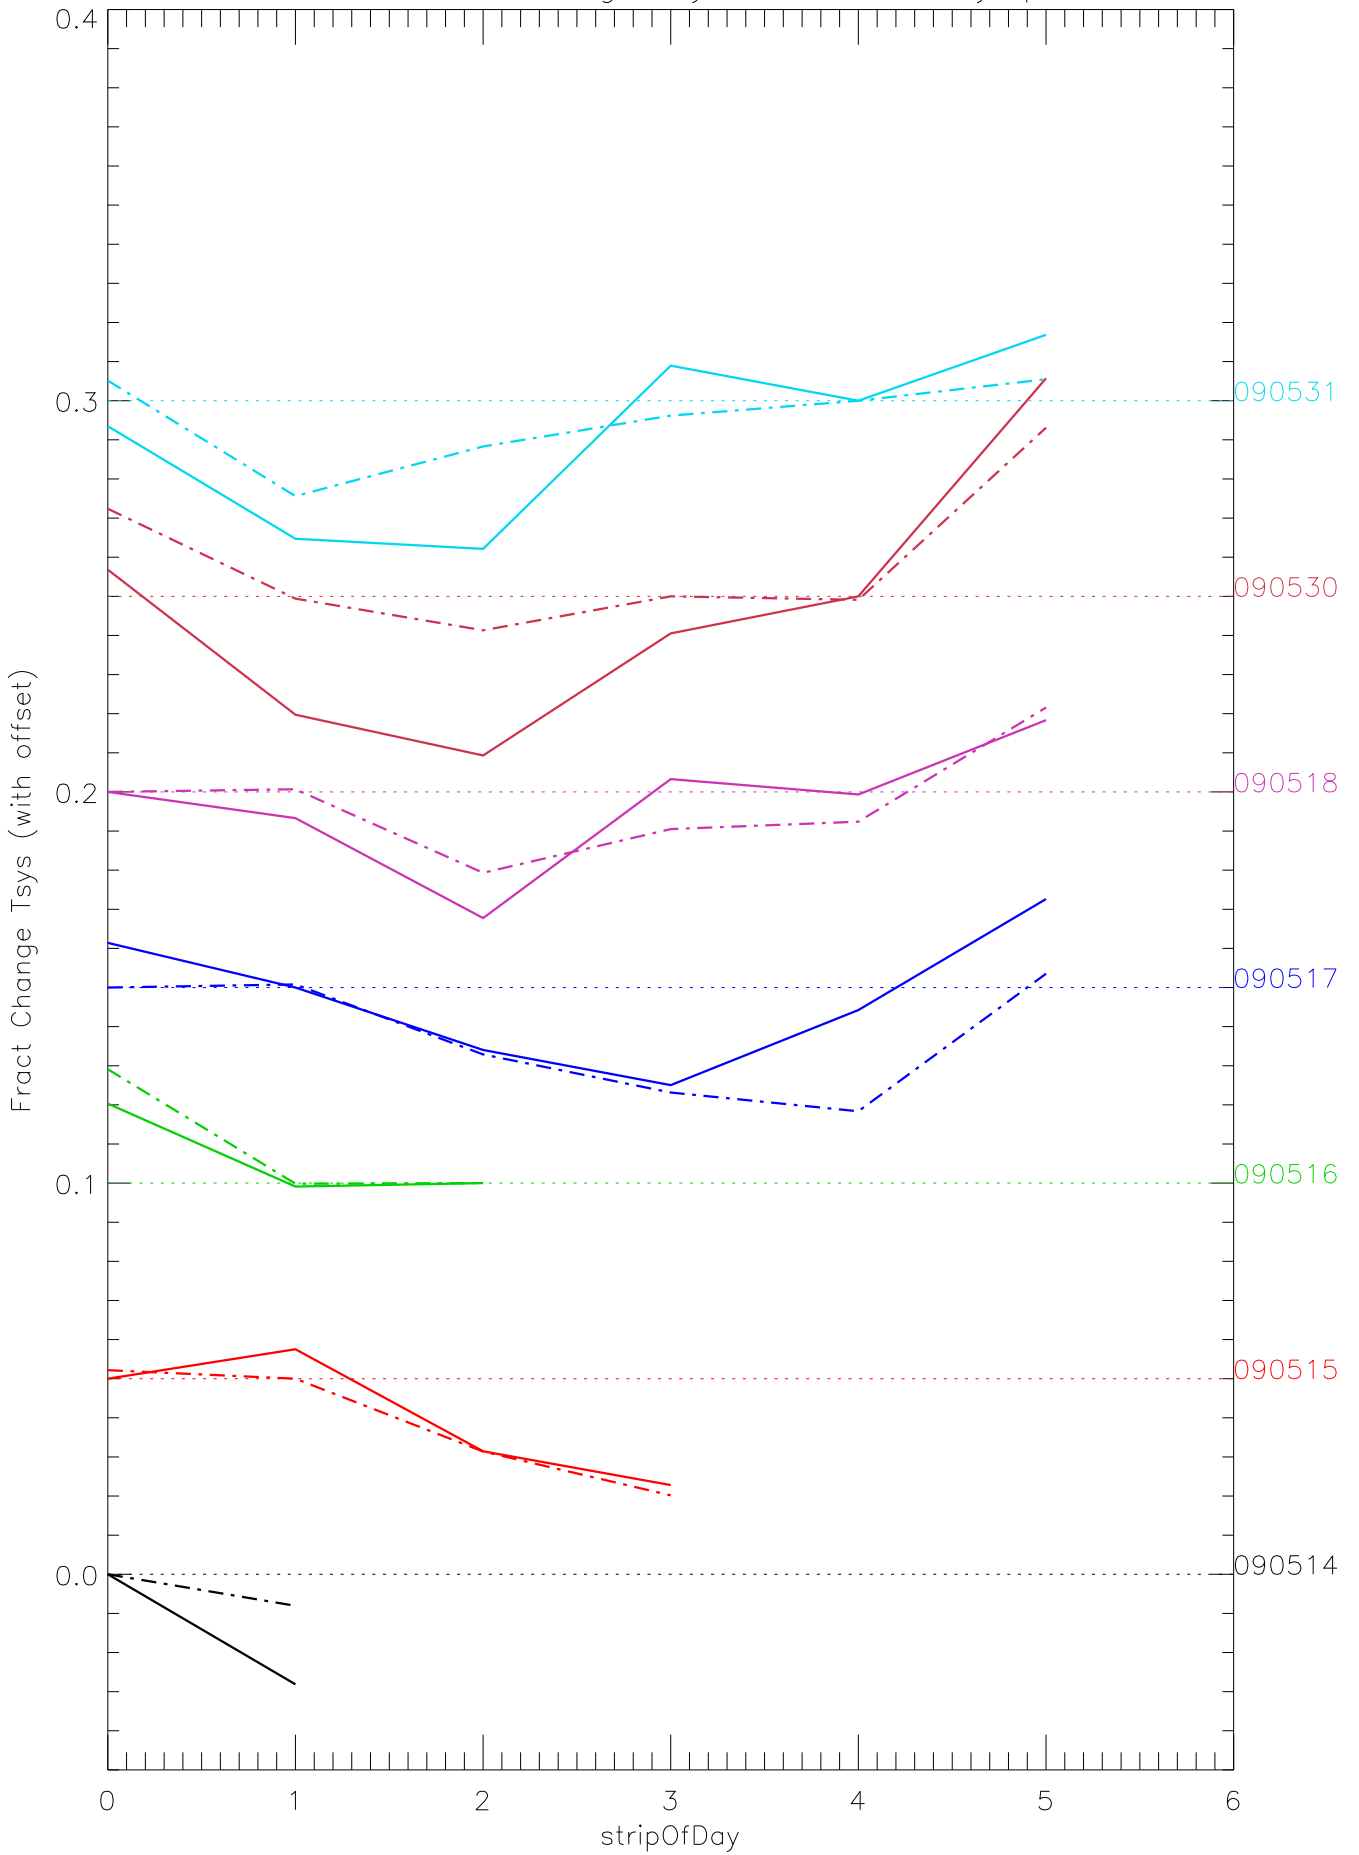

a2048 fractional change TsysK for each day. pixel:0

a2048 fractional change TsysK for each day. pixel:1

a2048 fractional change TsysK for each day. pixel:2

a2048 fractional change TsysK for each day. pixel:3

a2048 fractional change TsysK for each day. pixel:4

a2048 fractional change TsysK for each day. pixel:5

a2048 fractional change TsysK for each day. pixel:6