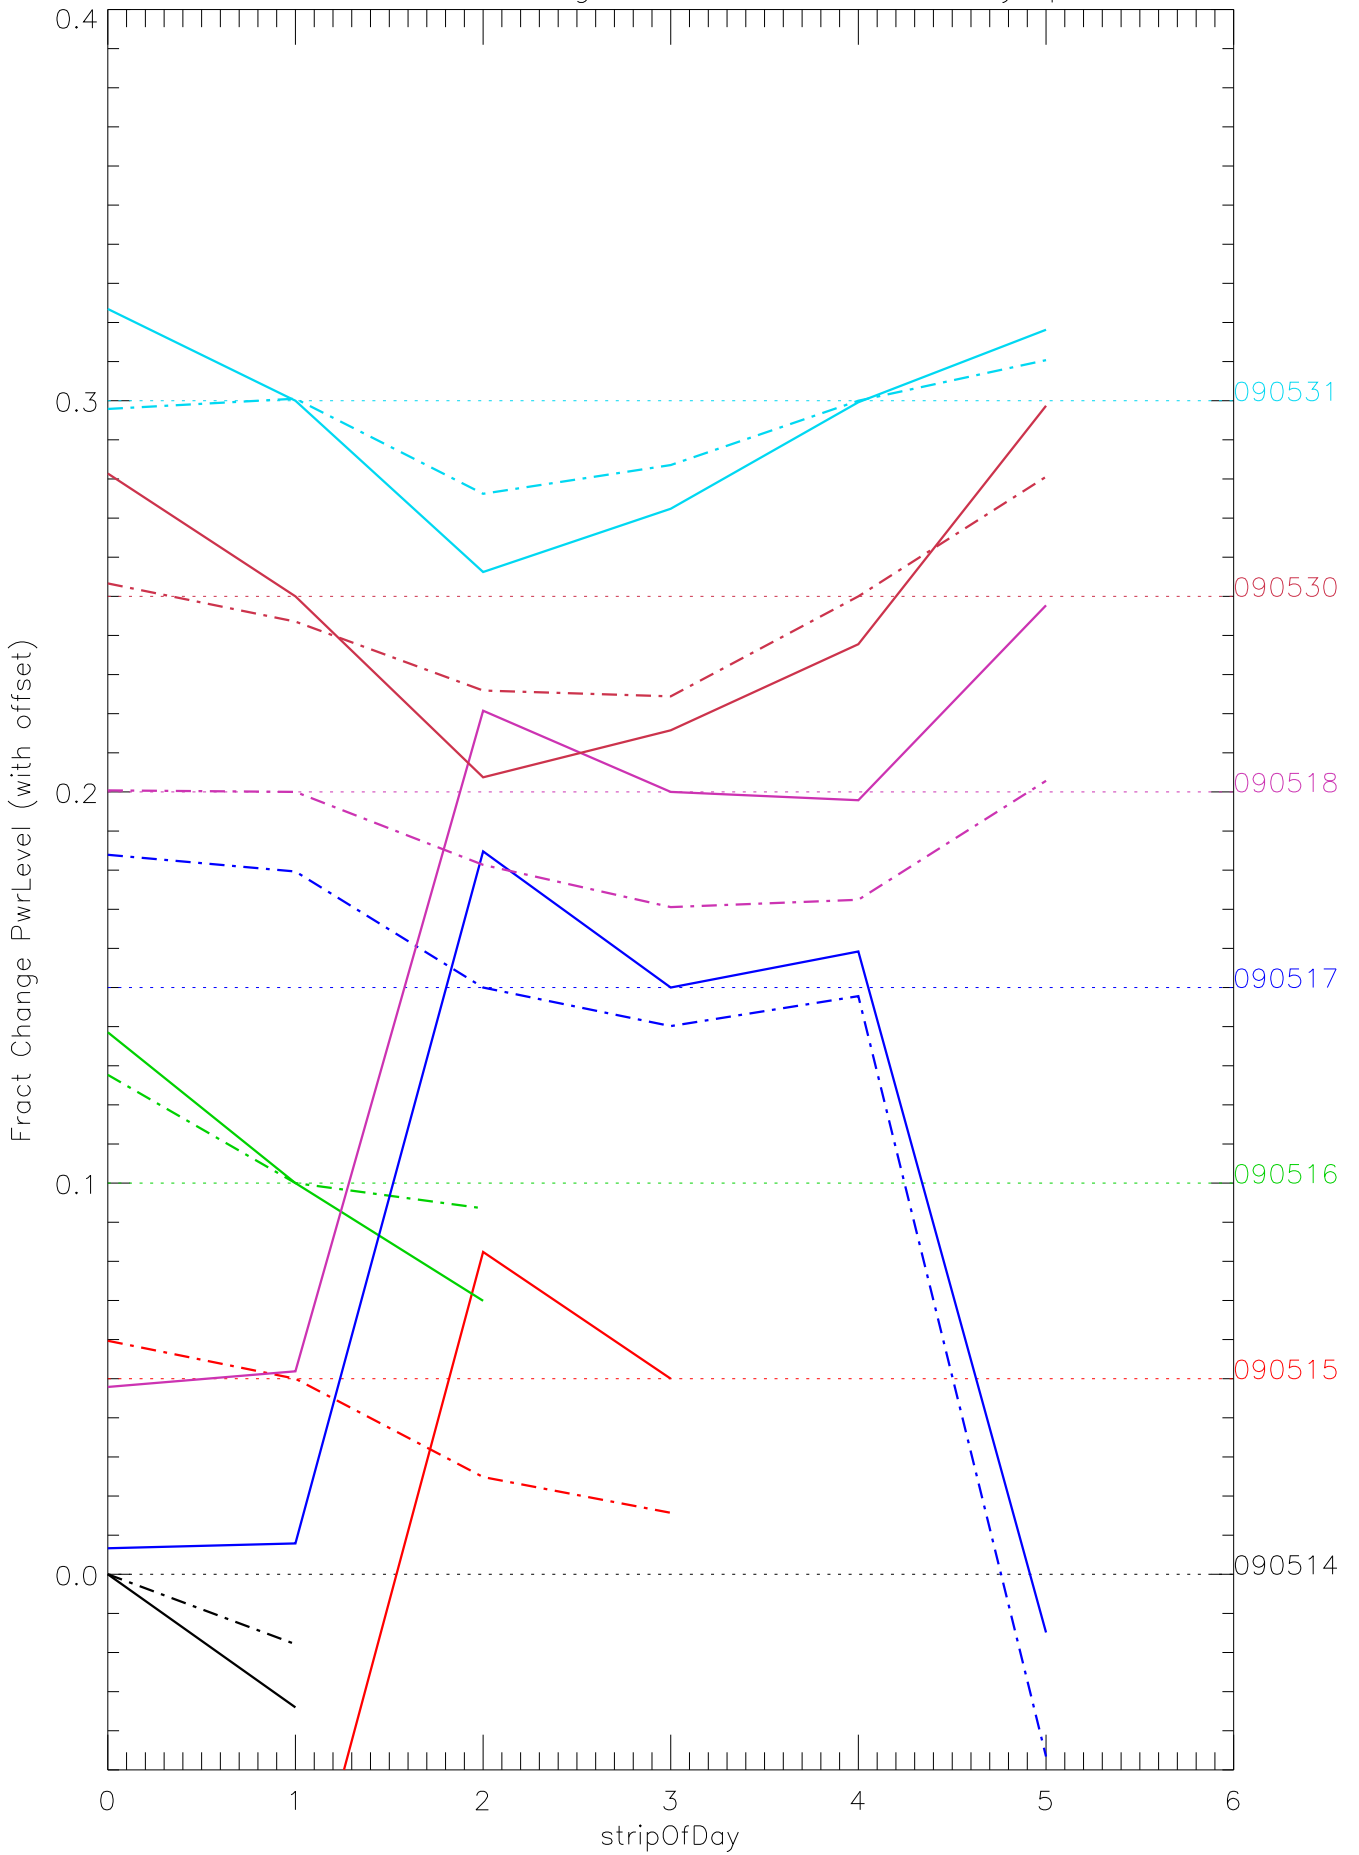

a2048 fractional change PwrLevel for each day. pixel:0

a2048 fractional change PwrLevel for each day. pixel:1

a2048 fractional change PwrLevel for each day. pixel:2

a2048 fractional change PwrLevel for each day. pixel:3

a2048 fractional change PwrLevel for each day. pixel:4

a2048 fractional change PwrLevel for each day. pixel:5

a2048 fractional change PwrLevel for each day. pixel:6