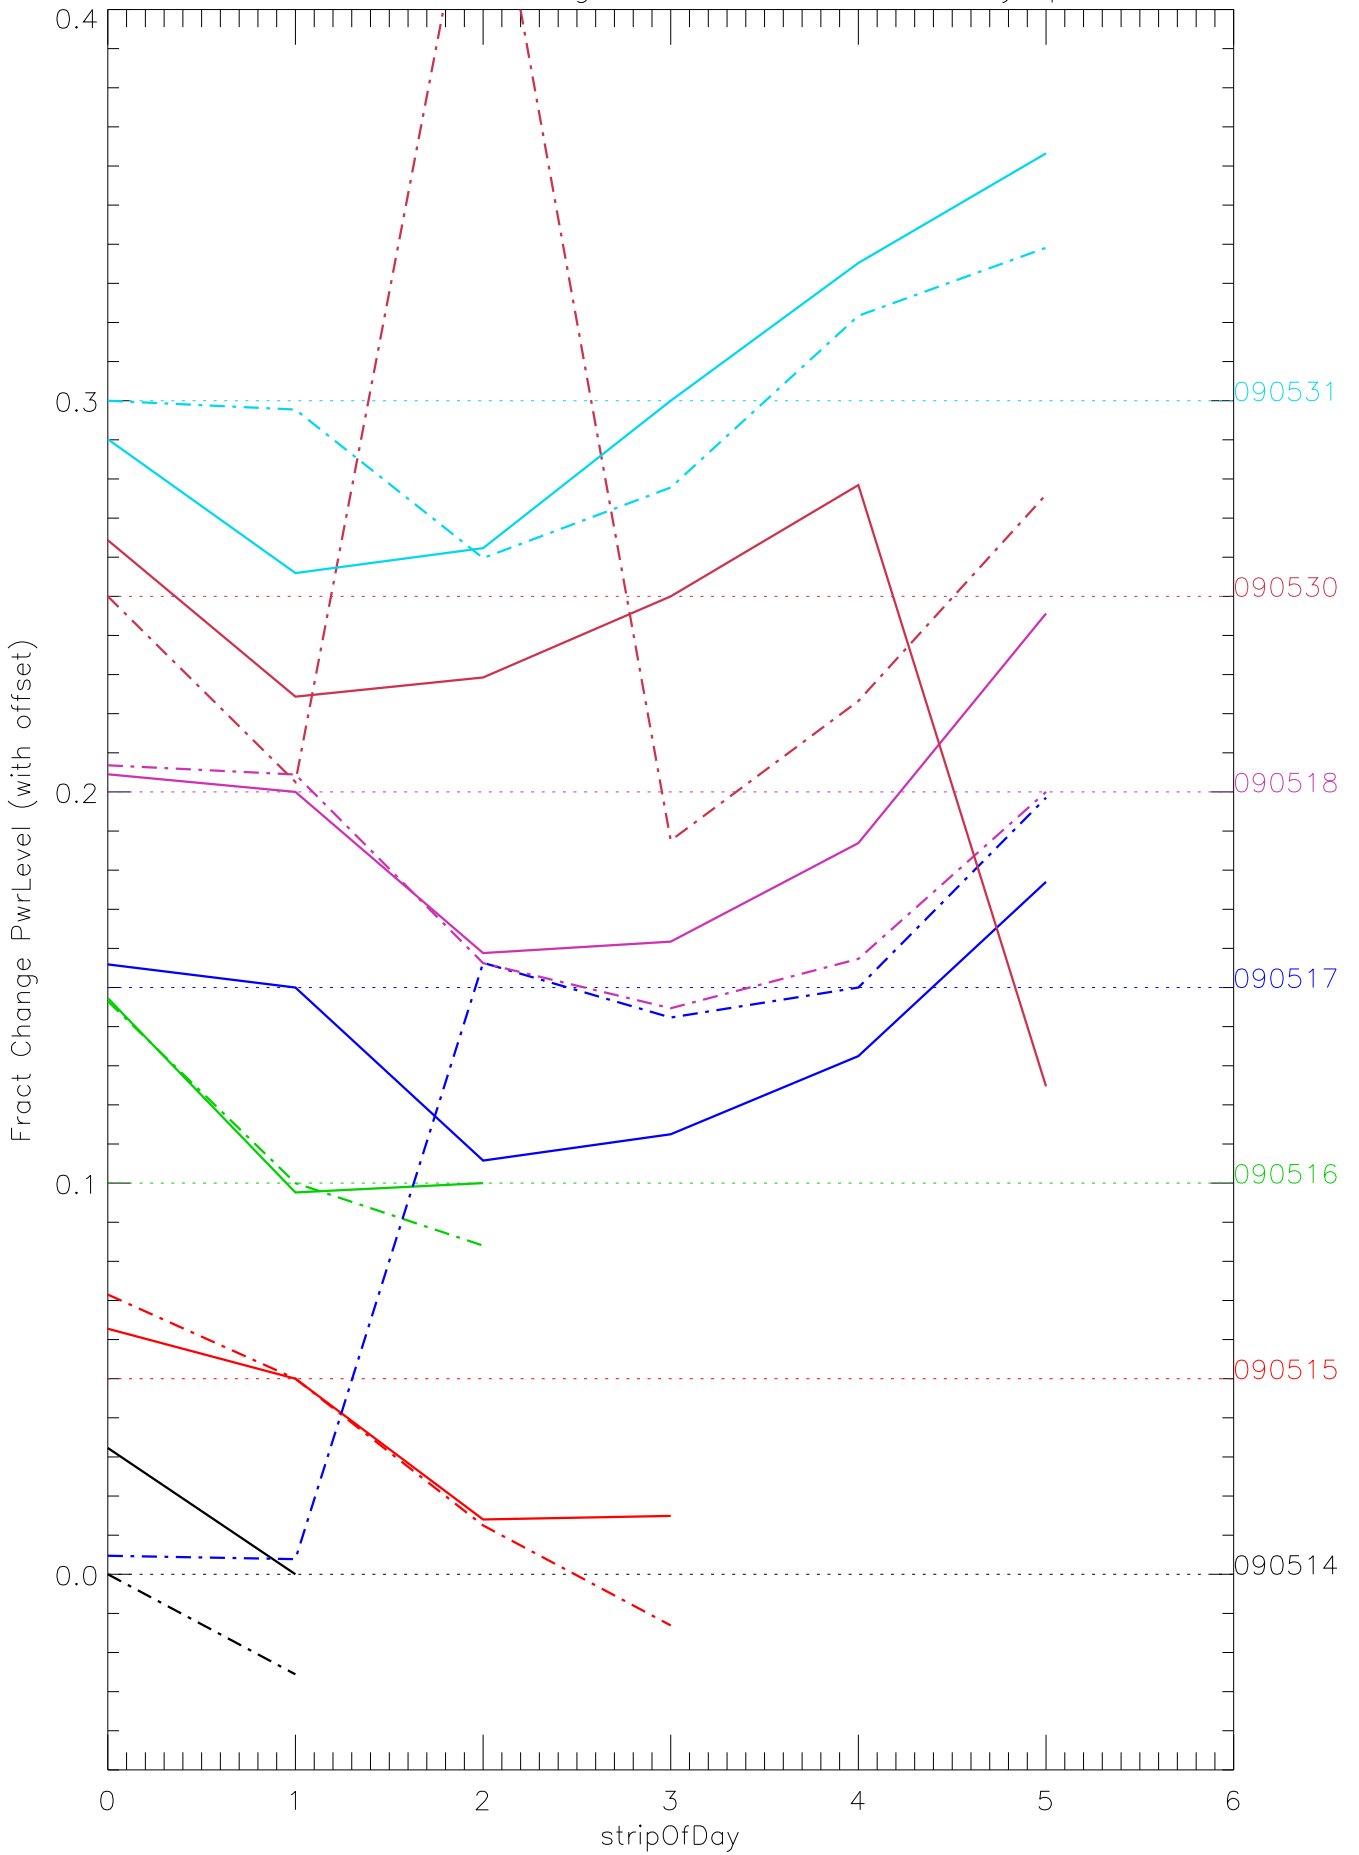

a2048 fractional change PwrLevel for each day. pixel:0

a2048 fractional change PwrLevel for each day. pixel:1

a2048 fractional change PwrLevel for each day. pixel:2

a2048 fractional change PwrLevel for each day. pixel:3

a2048 fractional change PwrLevel for each day. pixel:4

a2048 fractional change PwrLevel for each day. pixel:5

a2048 fractional change PwrLevel for each day. pixel:6