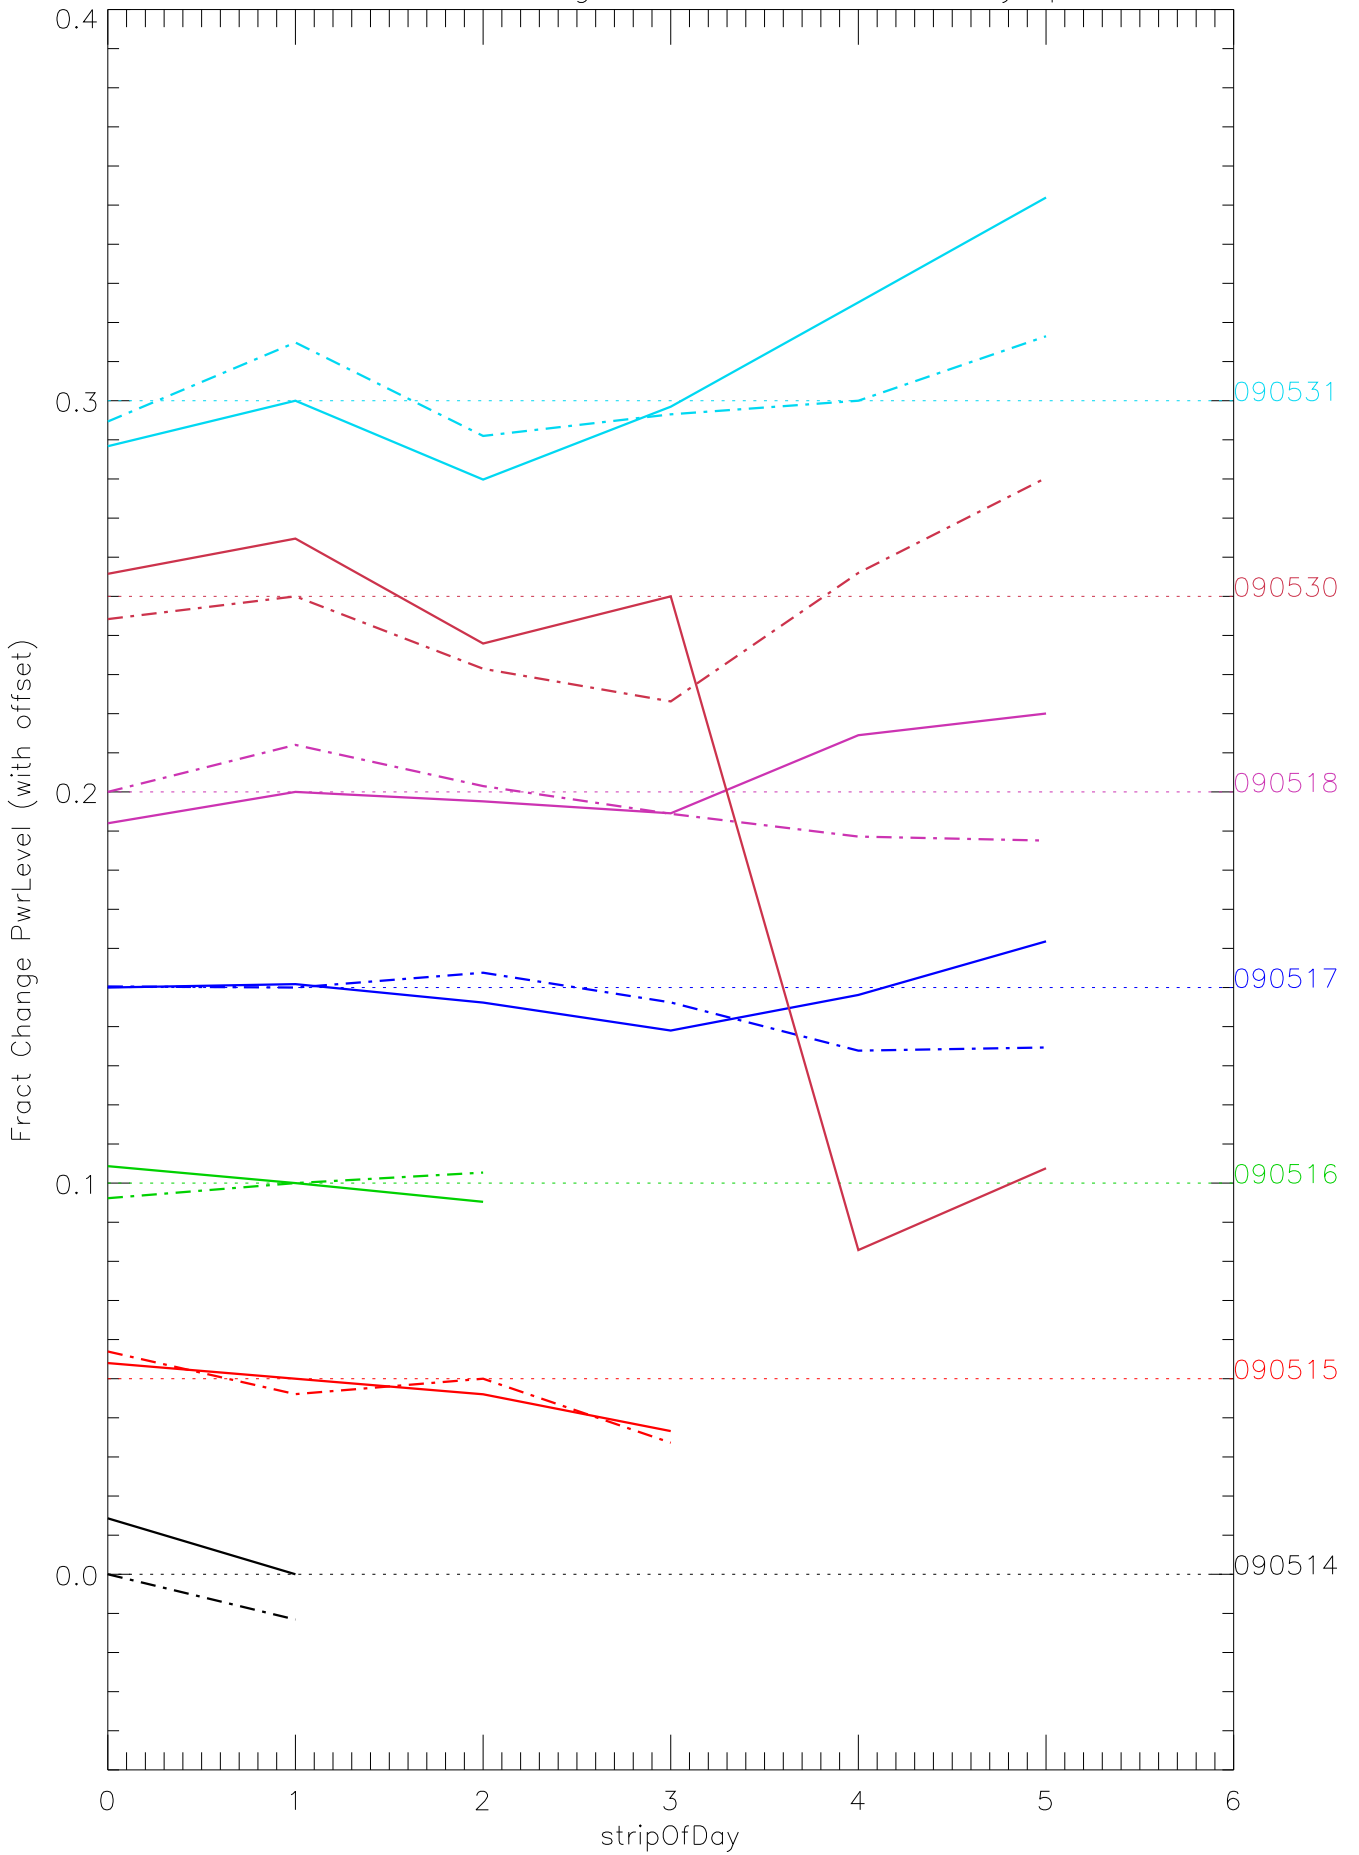

a2048 fractional change PwrLevel for each day. pixel:0

a2048 fractional change PwrLevel for each day. pixel:1

a2048 fractional change PwrLevel for each day. pixel:2

a2048 fractional change PwrLevel for each day. pixel:3

a2048 fractional change PwrLevel for each day. pixel:4

a2048 fractional change PwrLevel for each day. pixel:5

a2048 fractional change PwrLevel for each day. pixel:6