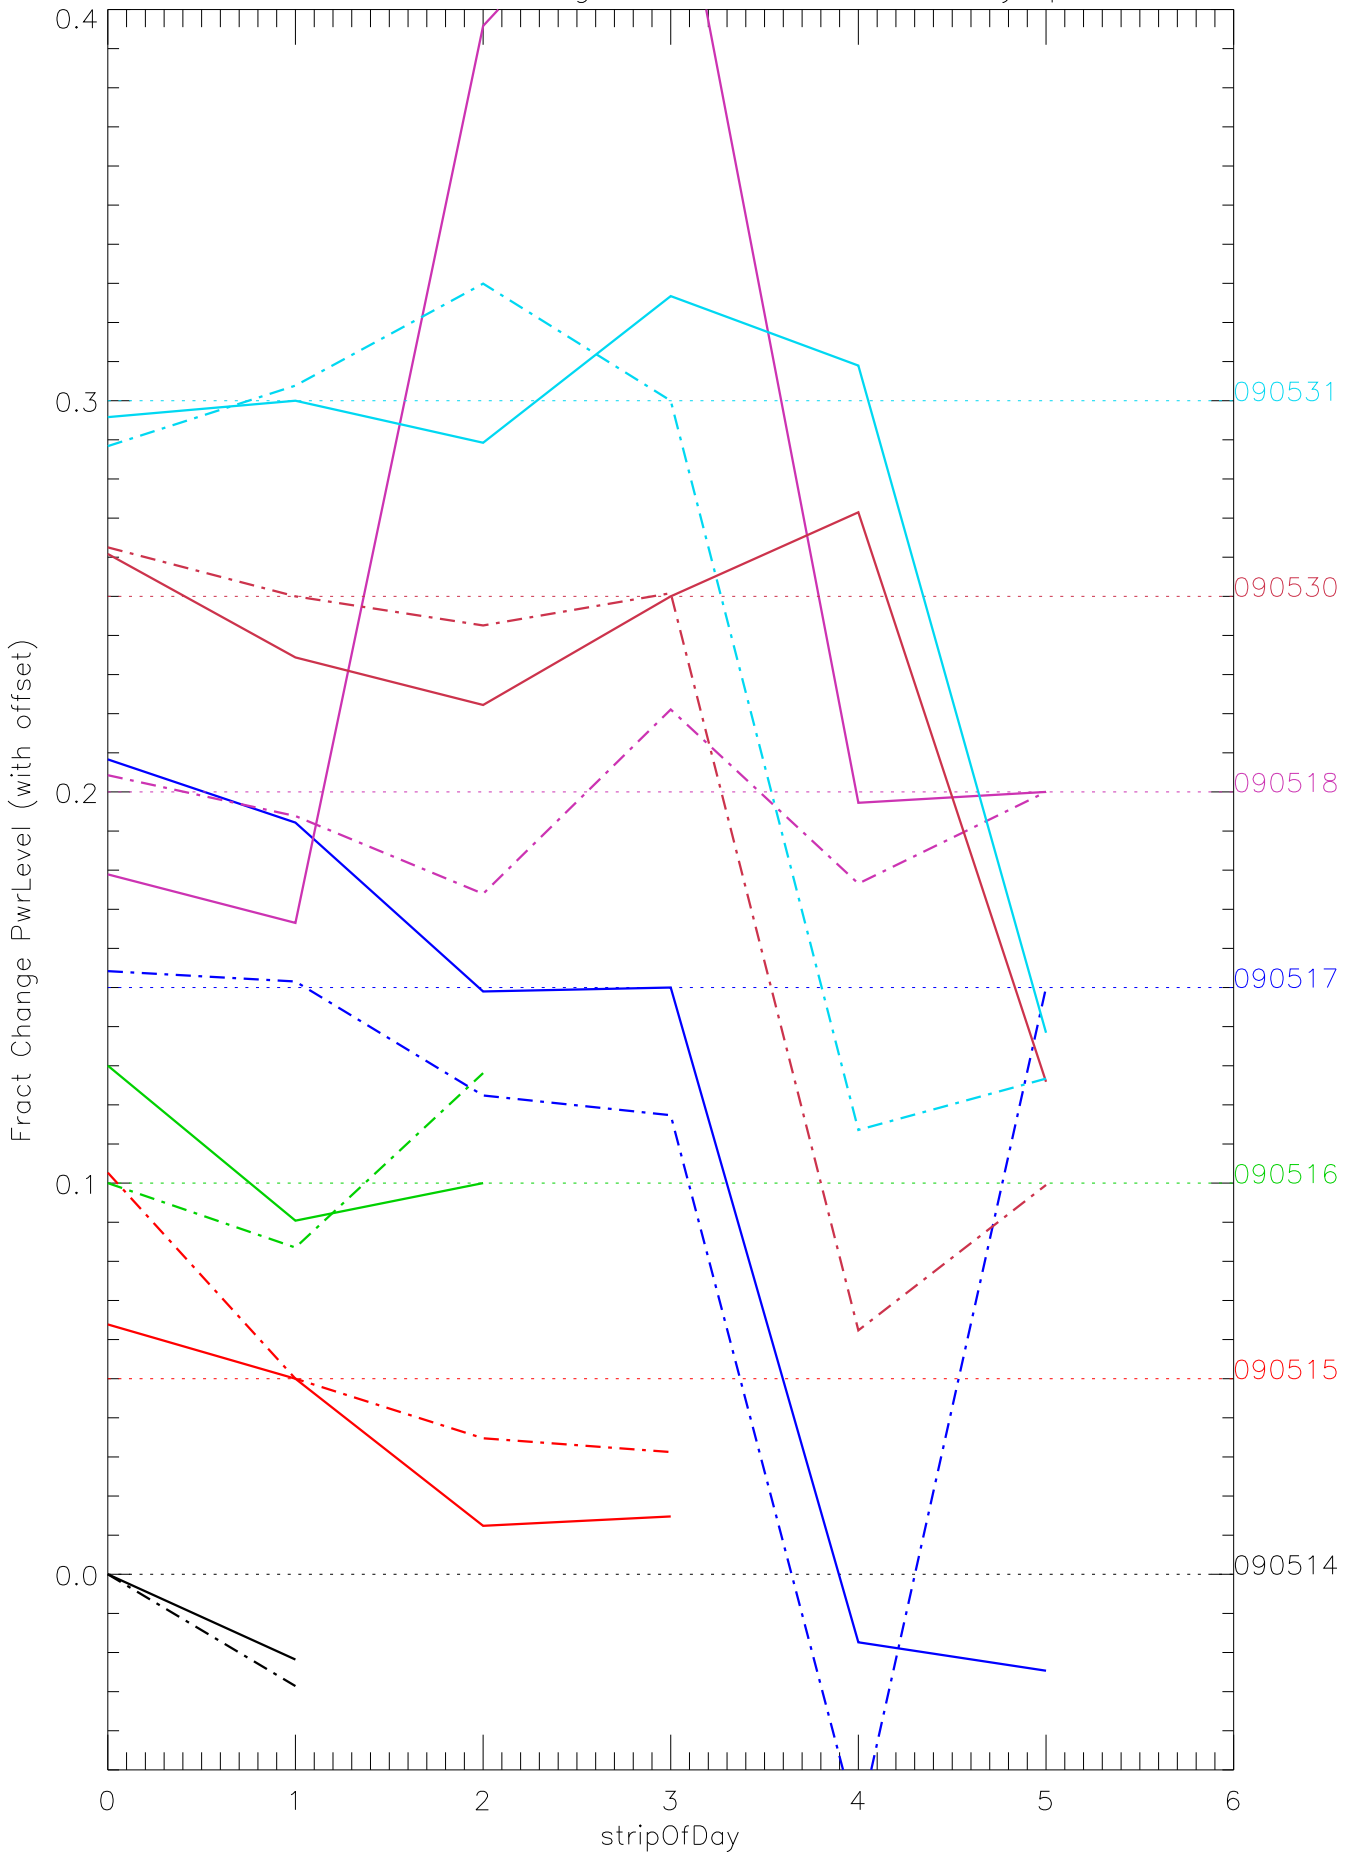

a2048 fractional change PwrLevel for each day. pixel:0

a2048 fractional change PwrLevel for each day. pixel:1

a2048 fractional change PwrLevel for each day. pixel:2

a2048 fractional change PwrLevel for each day. pixel:3

a2048 fractional change PwrLevel for each day. pixel:4

a2048 fractional change PwrLevel for each day. pixel:5

a2048 fractional change PwrLevel for each day. pixel:6