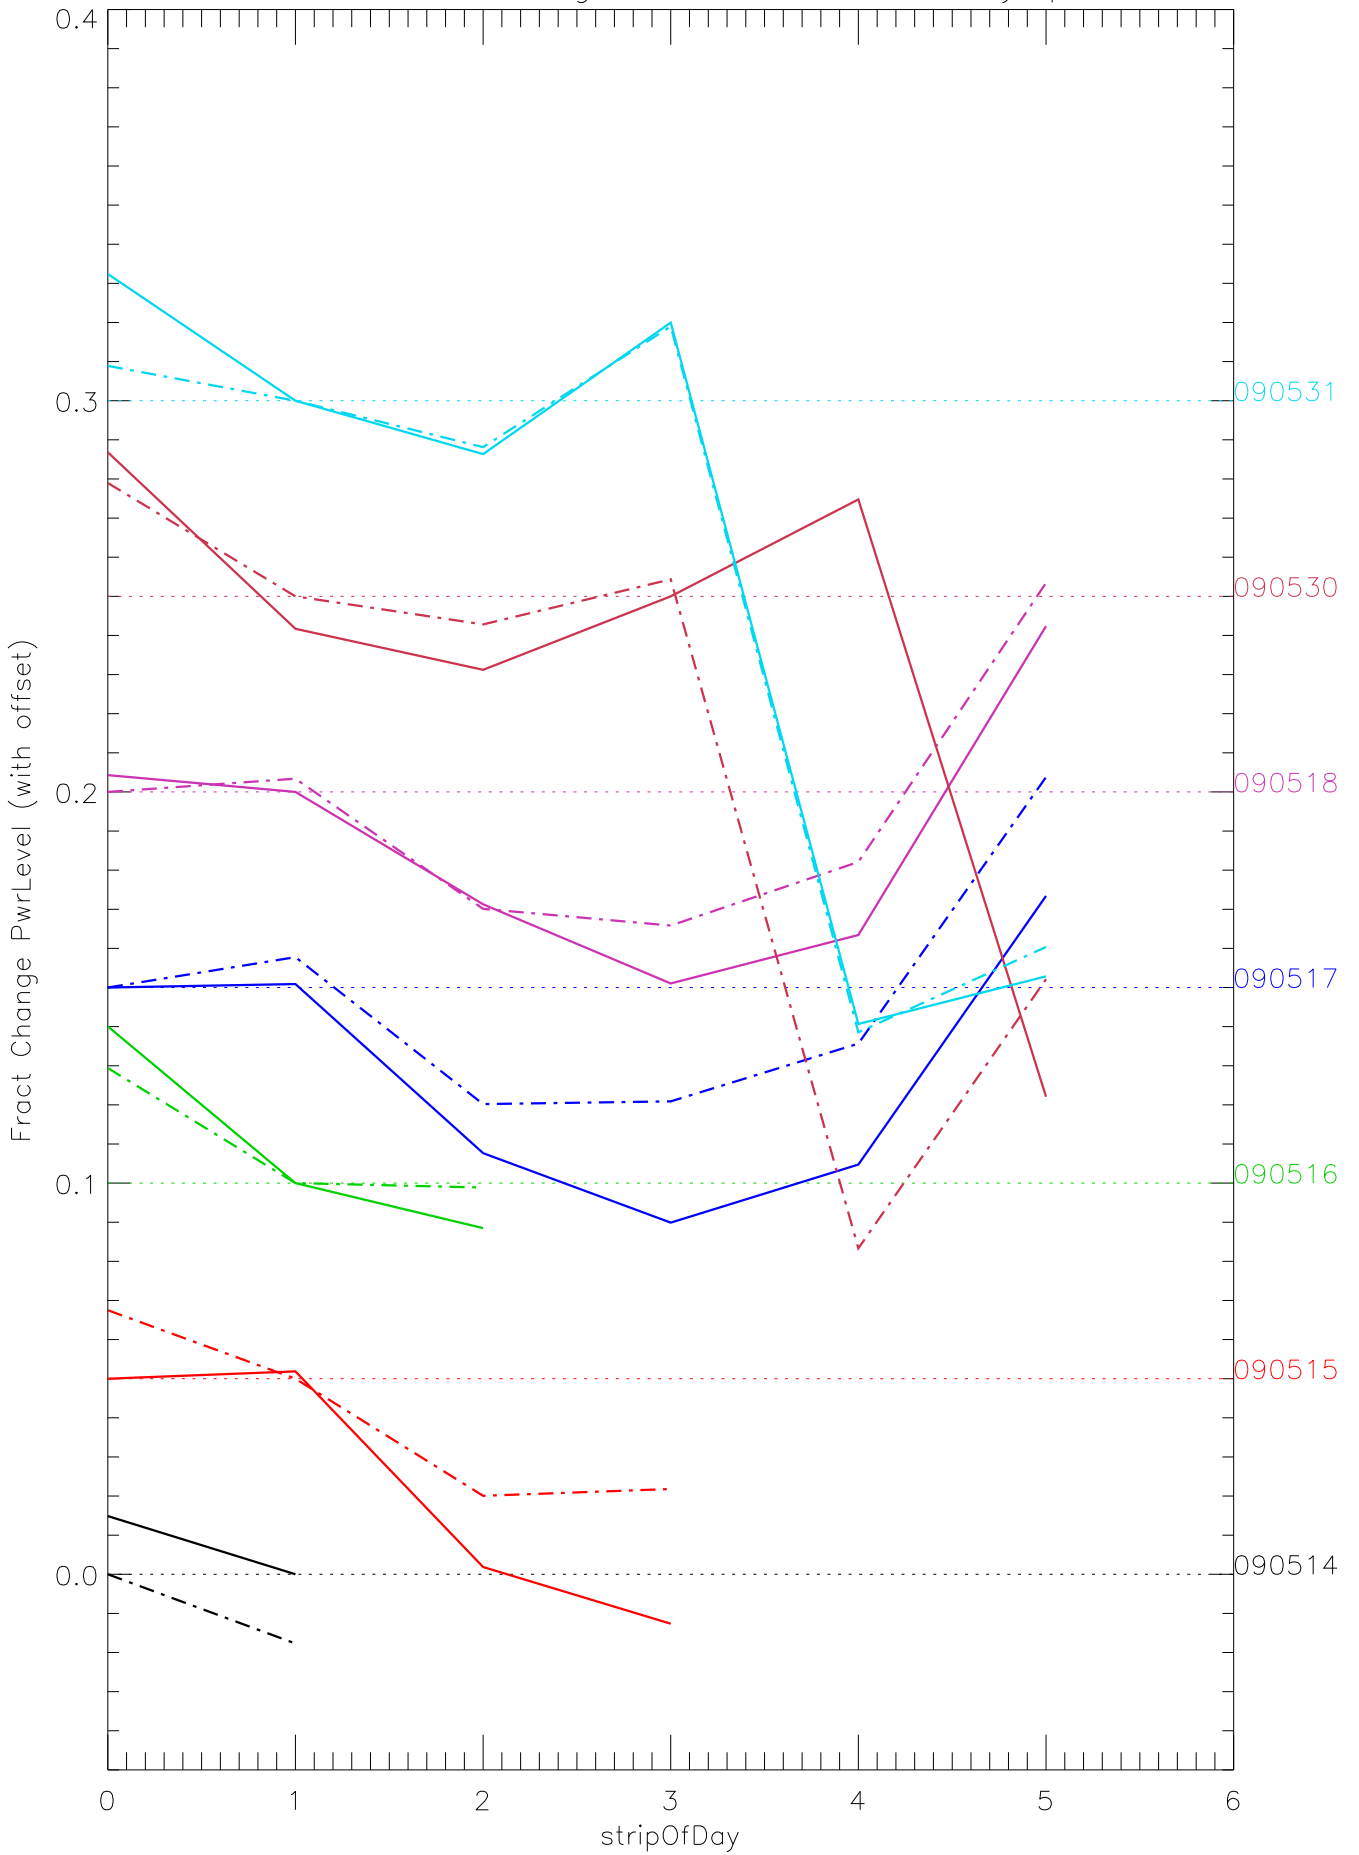

a2048 fractional change PwrLevel for each day. pixel:0

a2048 fractional change PwrLevel for each day. pixel:1

a2048 fractional change PwrLevel for each day. pixel:2

a2048 fractional change PwrLevel for each day. pixel:3

a2048 fractional change PwrLevel for each day. pixel:4

a2048 fractional change PwrLevel for each day. pixel:5

a2048 fractional change PwrLevel for each day. pixel:6