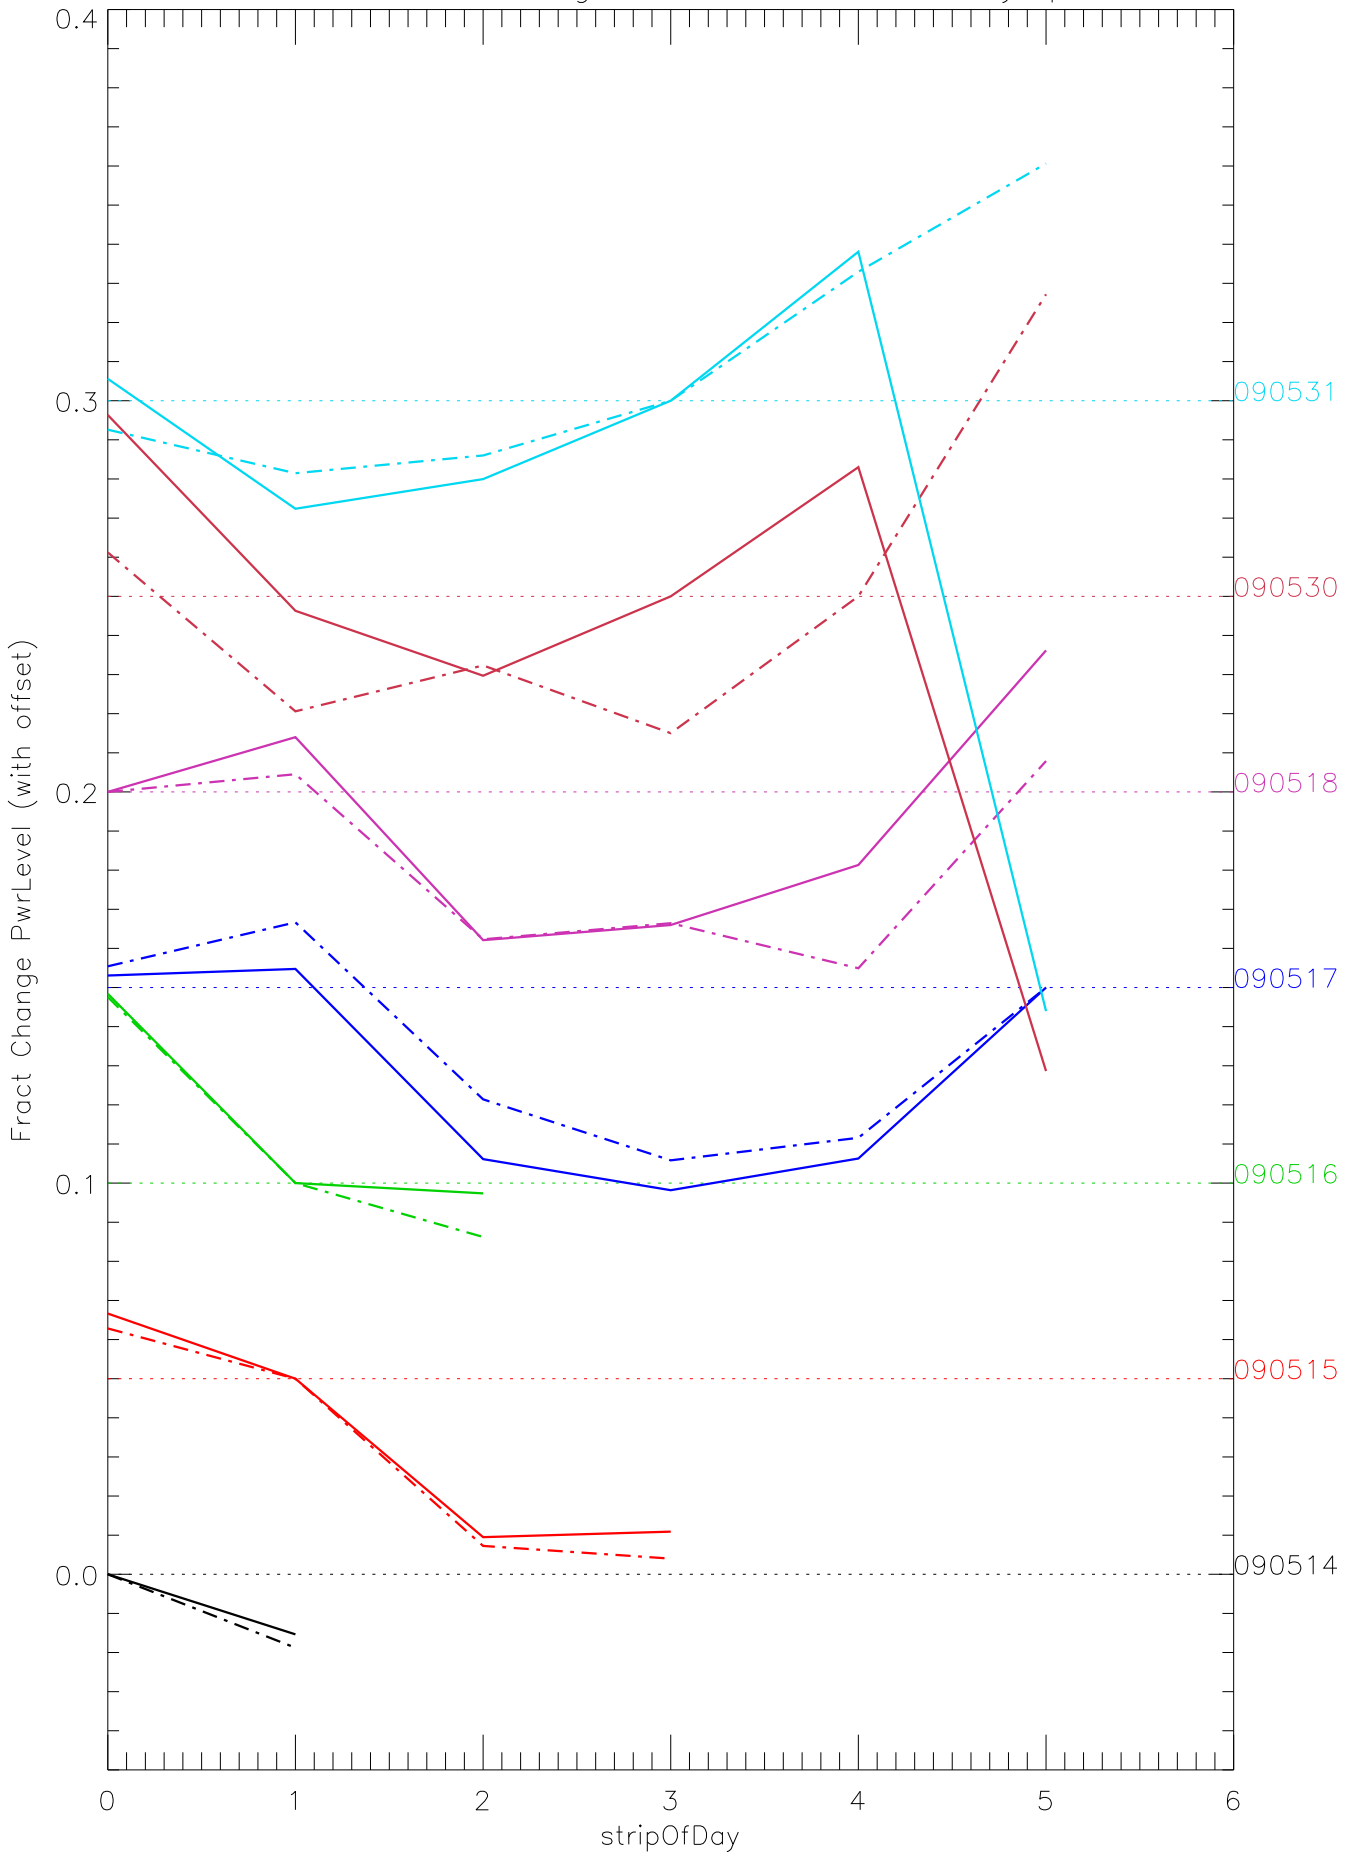

a2048 fractional change PwrLevel for each day. pixel:0

a2048 fractional change PwrLevel for each day. pixel:1

a2048 fractional change PwrLevel for each day. pixel:2

a2048 fractional change PwrLevel for each day. pixel:3

a2048 fractional change PwrLevel for each day. pixel:4

a2048 fractional change PwrLevel for each day. pixel:5

a2048 fractional change PwrLevel for each day. pixel:6