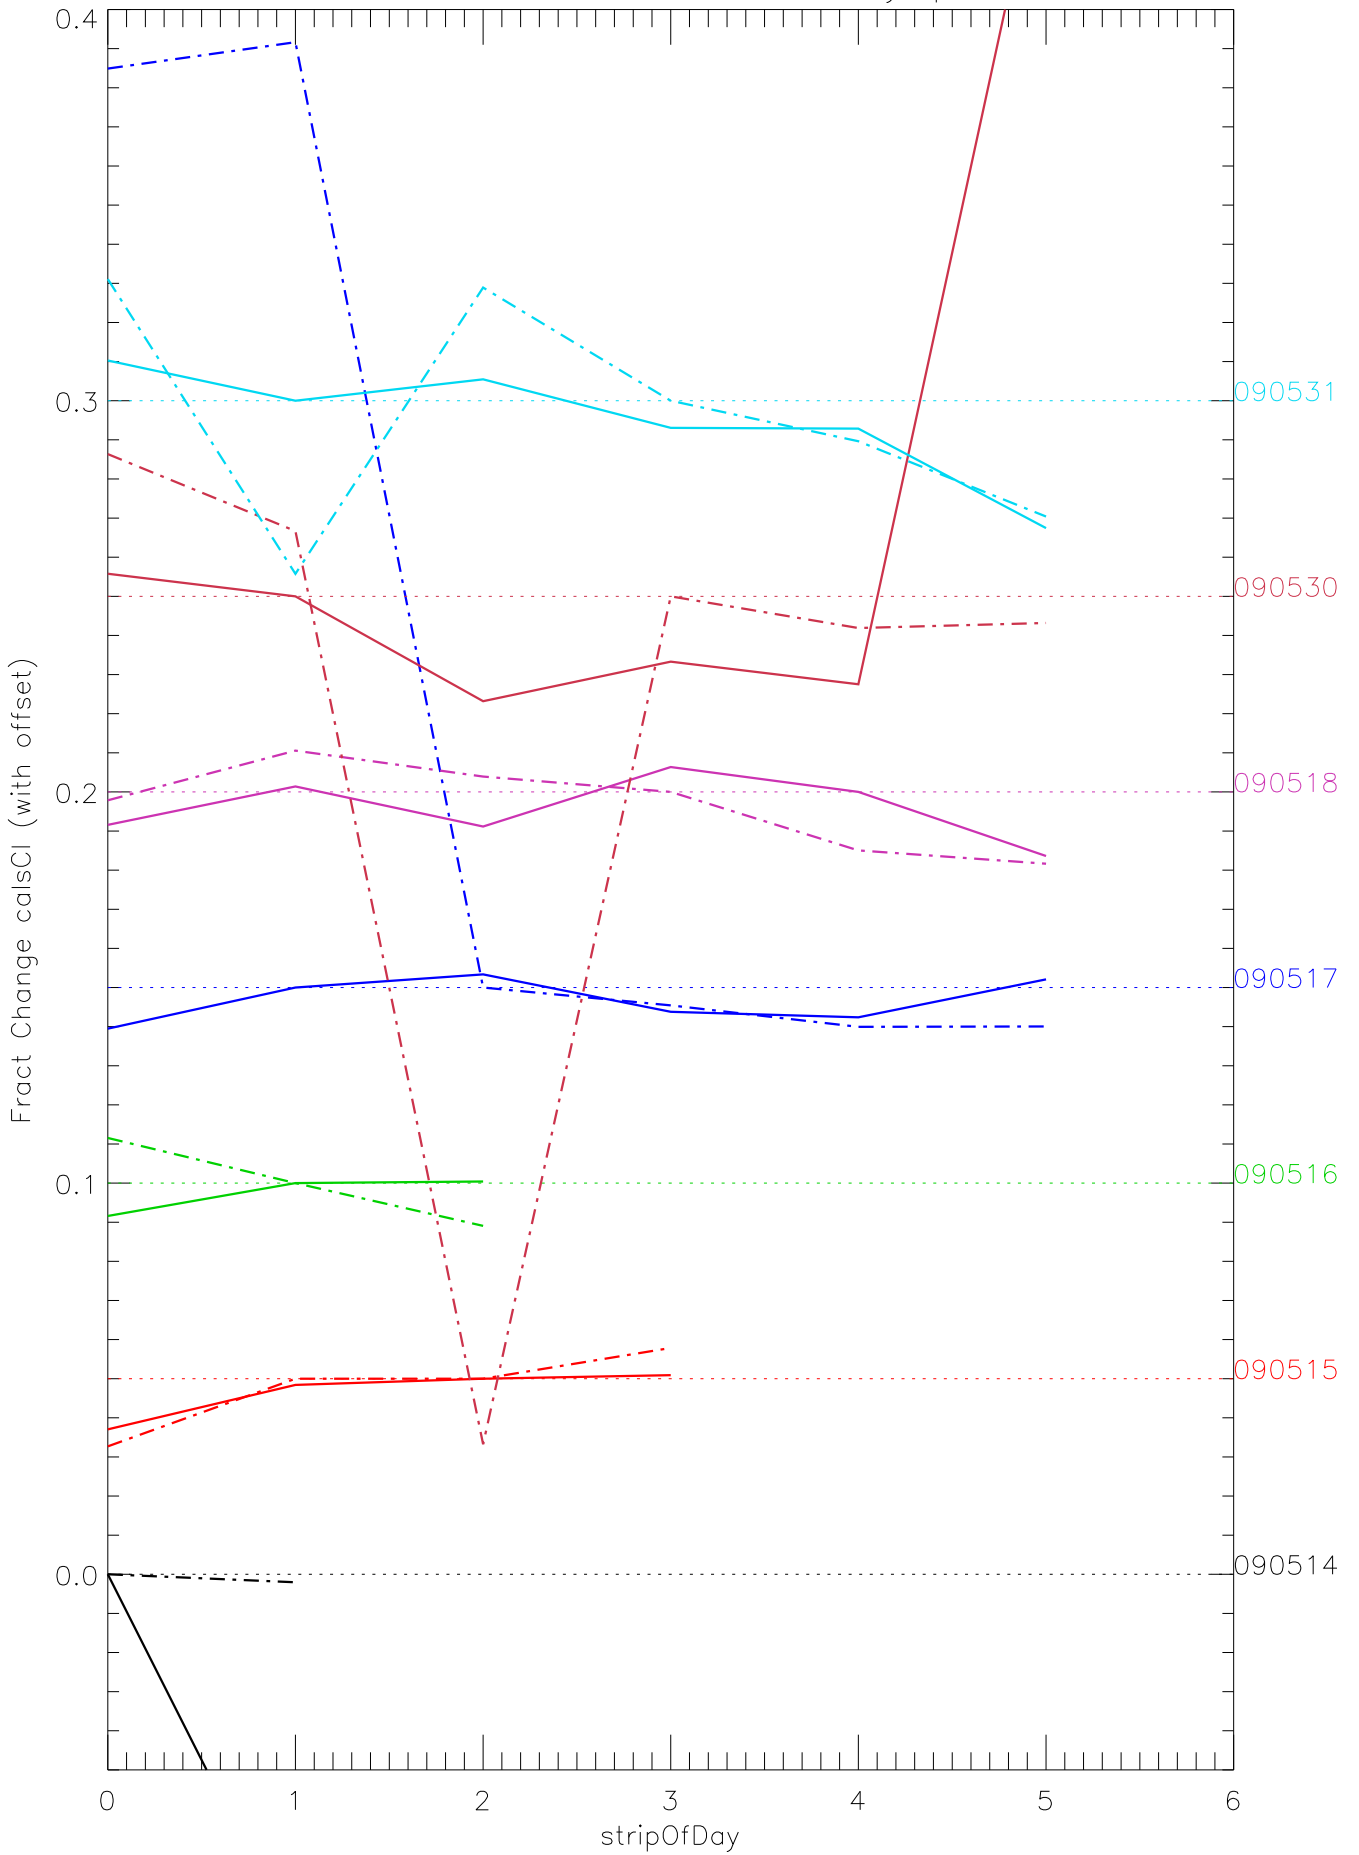

a2048 calsci factors for each day. pixel:0

a2048 calsci factors for each day. pixel:1

a2048 calsci factors for each day. pixel:2

a2048 calsci factors for each day. pixel:3

a2048 calsci factors for each day. pixel:4

a2048 calsci factors for each day. pixel:5

a2048 calsci factors for each day. pixel:6