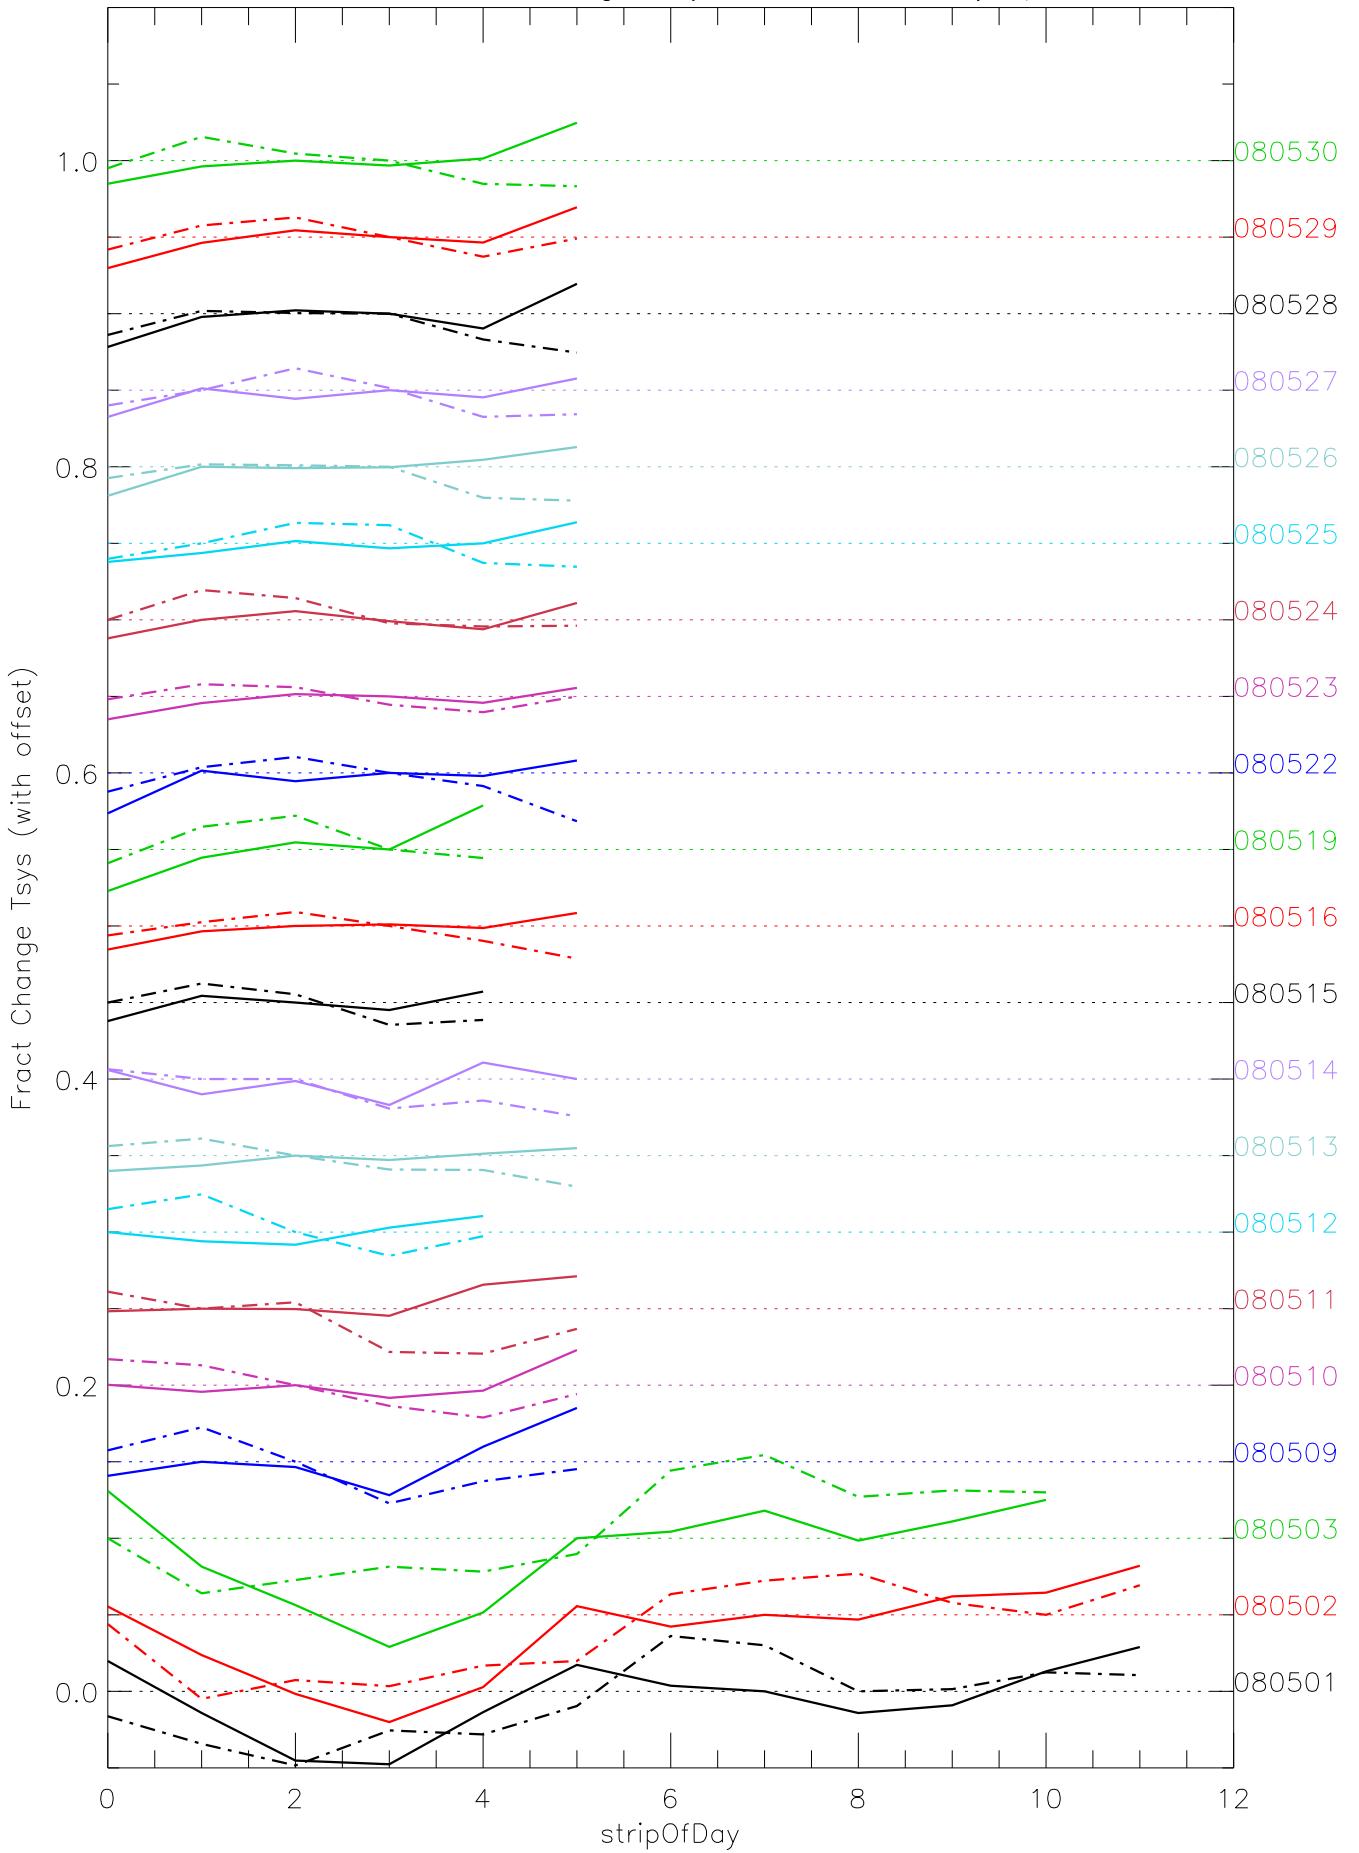

a2048 fractional change TsysK for each day. pixel:0

a2048 fractional change TsysK for each day. pixel:1

a2048 fractional change TsysK for each day. pixel:2

a2048 fractional change TsysK for each day. pixel:3

a2048 fractional change TsysK for each day. pixel:4

a2048 fractional change TsysK for each day. pixel:5

a2048 fractional change TsysK for each day. pixel:6