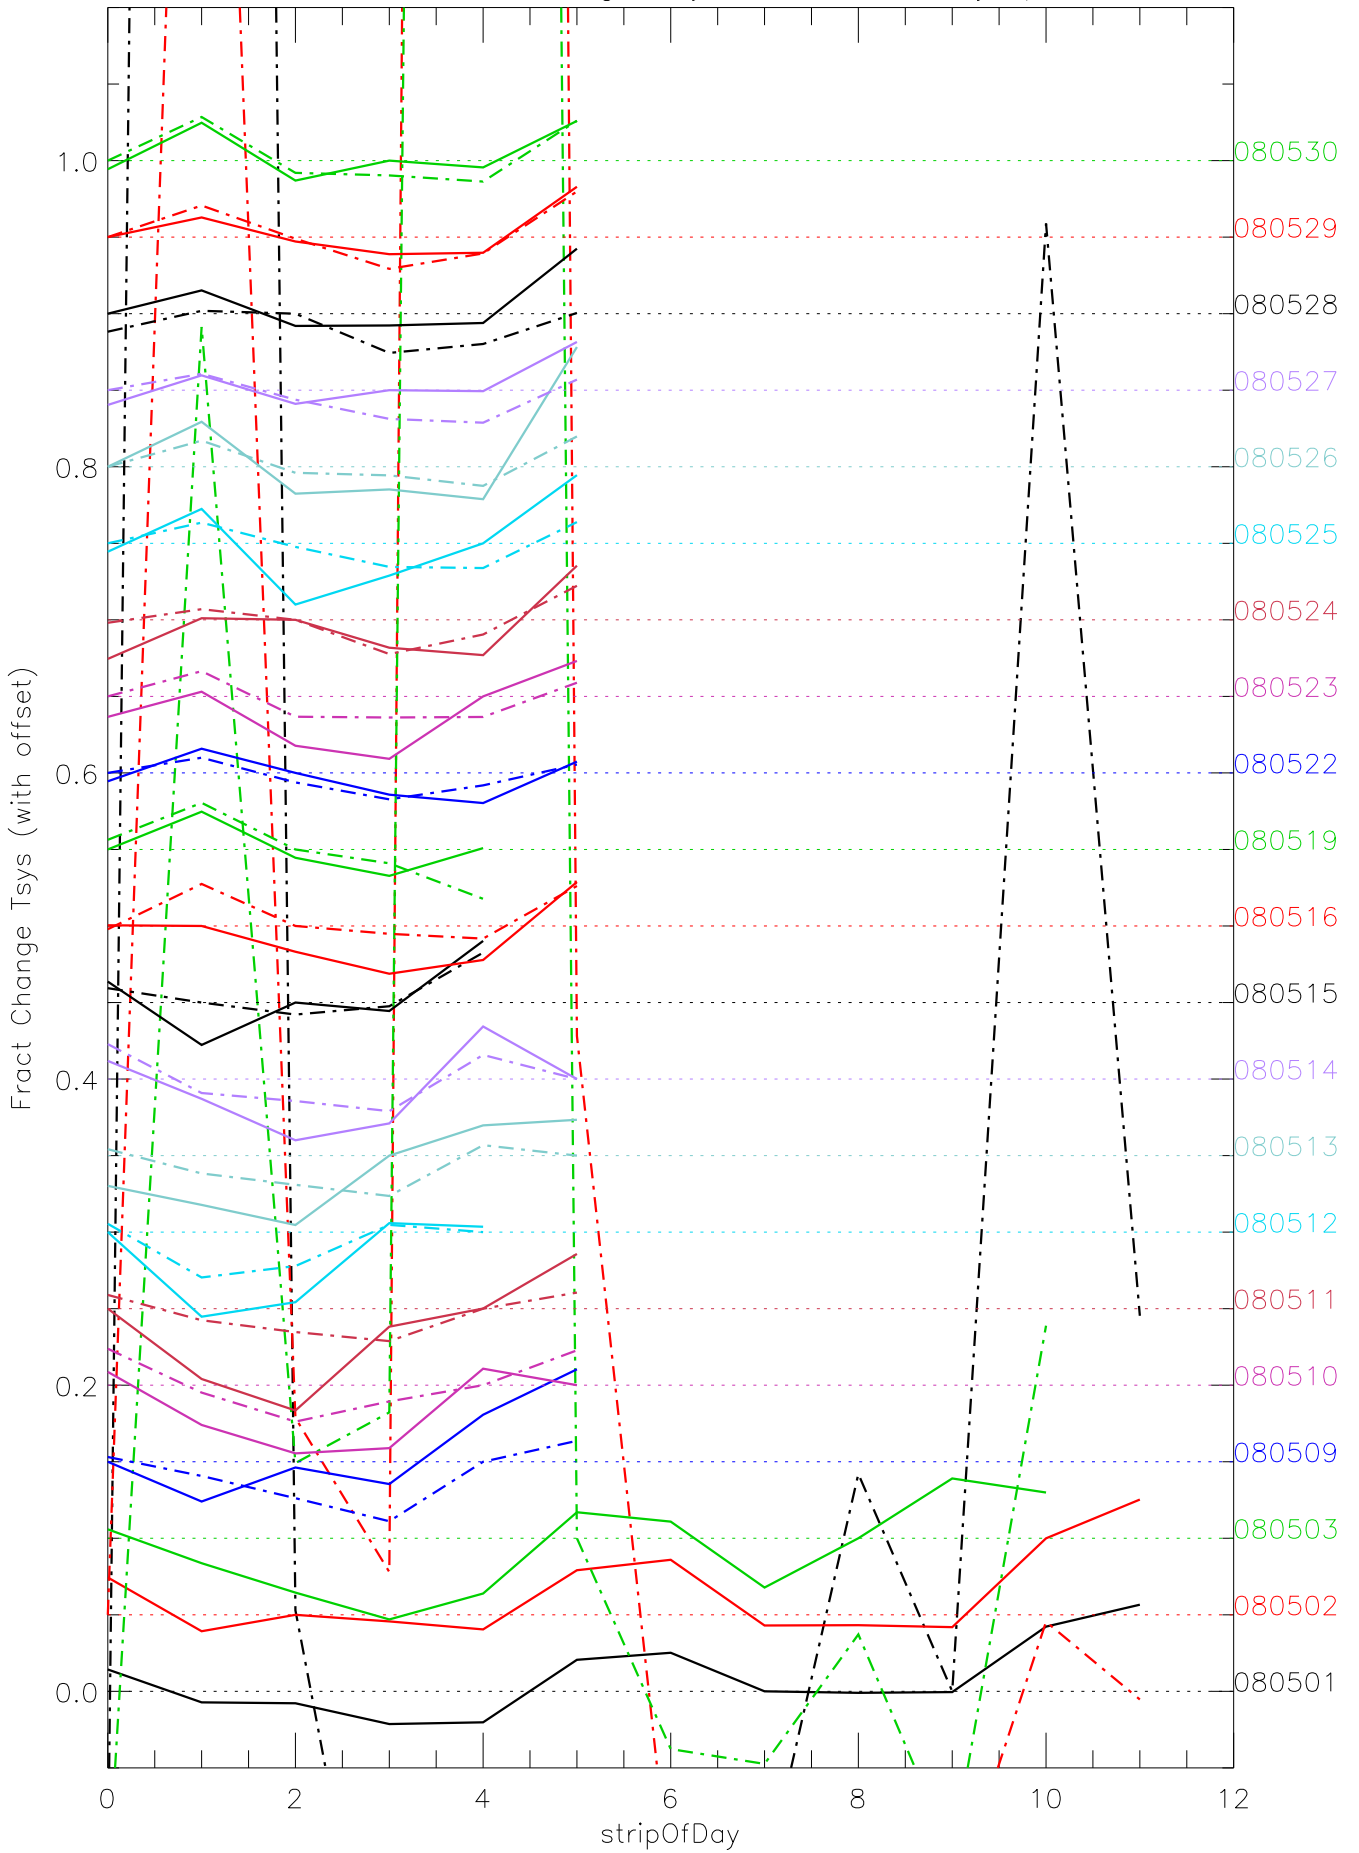

a2048 fractional change TsysK for each day. pixel:0

a2048 fractional change TsysK for each day. pixel:1

a2048 fractional change TsysK for each day. pixel:2

a2048 fractional change TsysK for each day. pixel:3

a2048 fractional change TsysK for each day. pixel:4

a2048 fractional change TsysK for each day. pixel:5

a2048 fractional change TsysK for each day. pixel:6