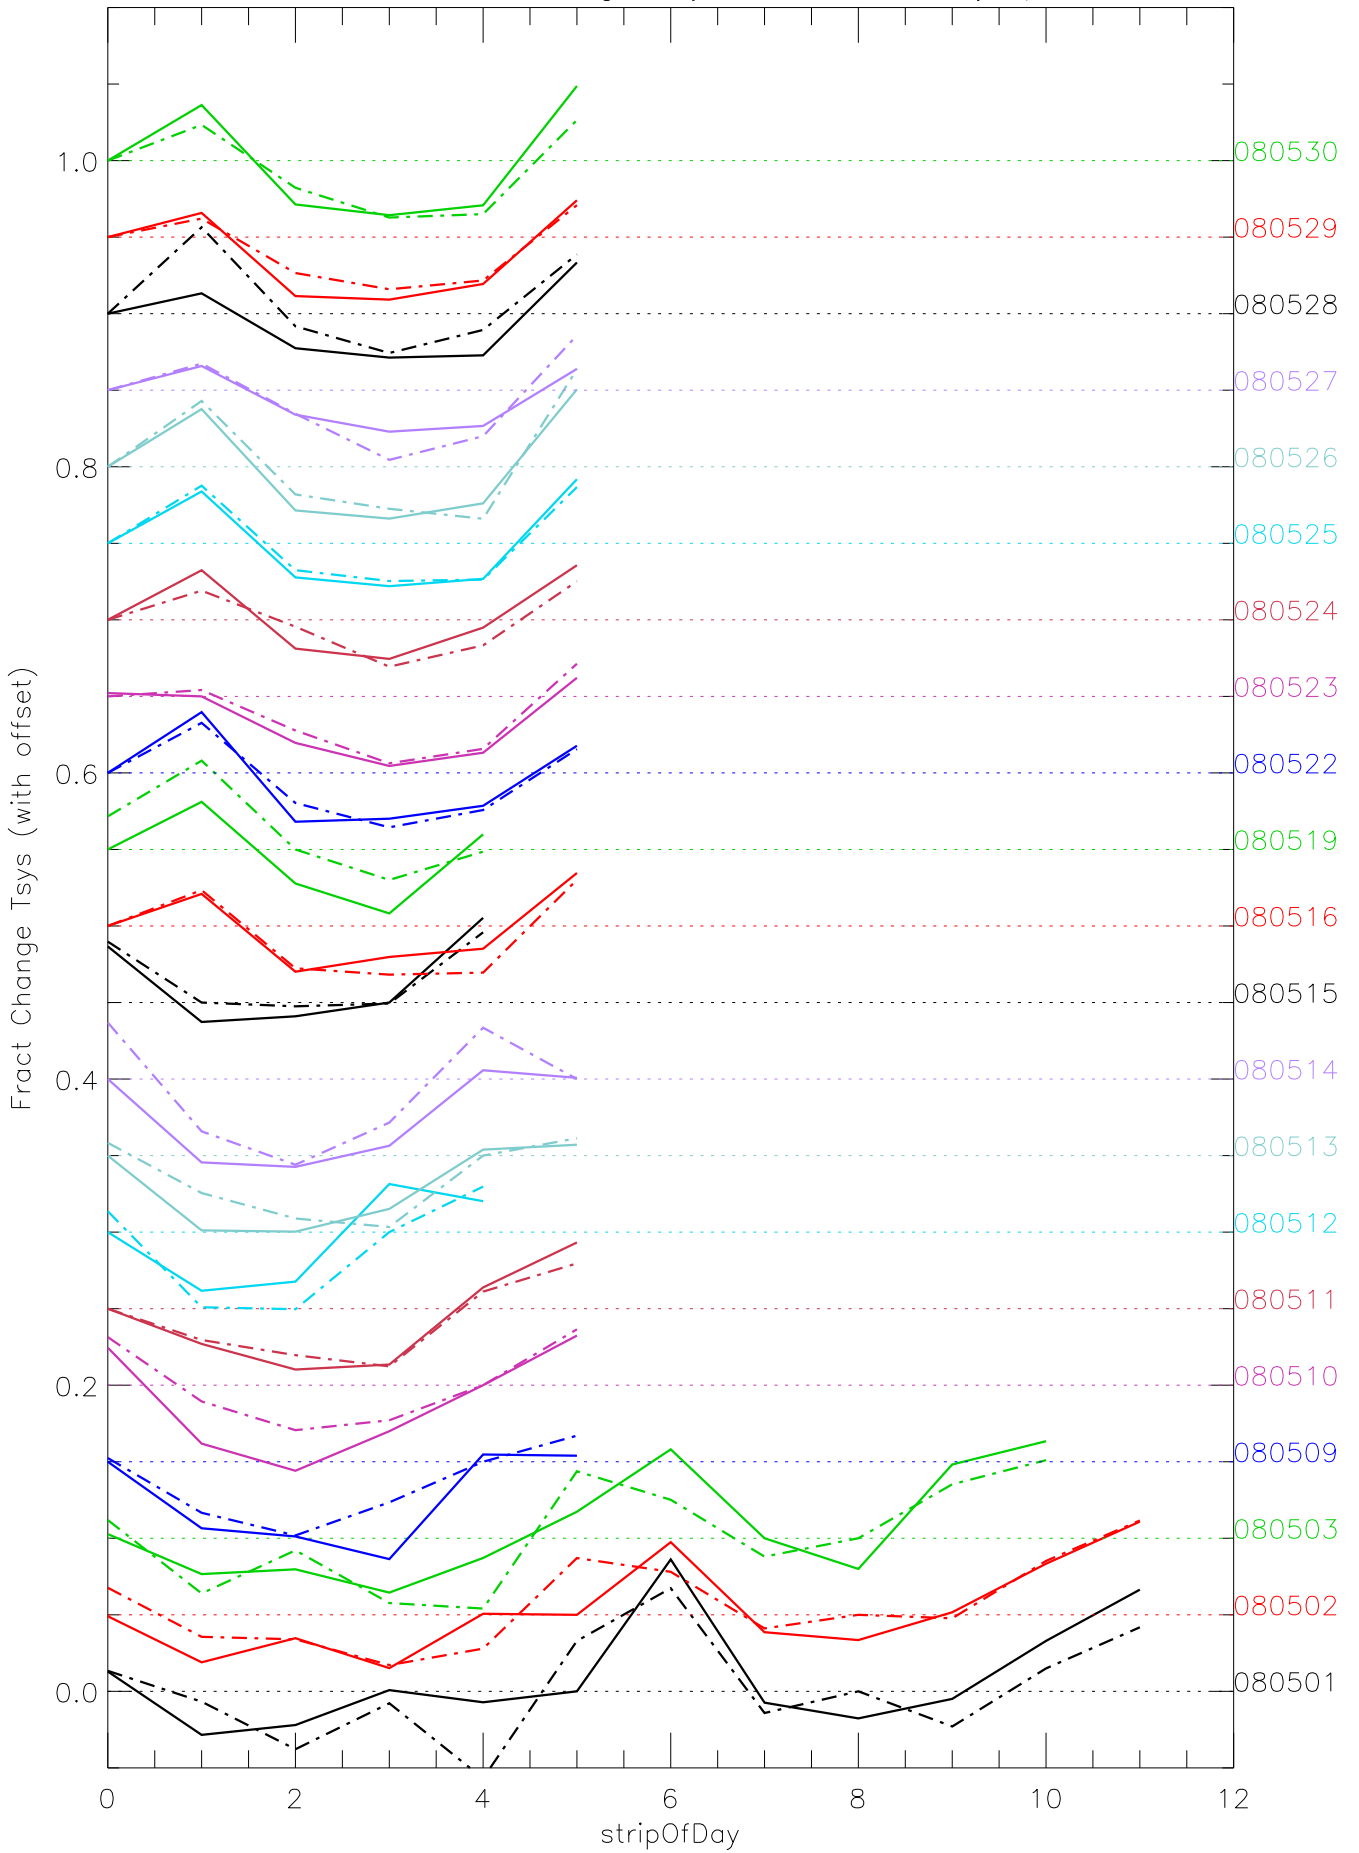

a2048 fractional change TsysK for each day. pixel:0

a2048 fractional change TsysK for each day. pixel:1

a2048 fractional change TsysK for each day. pixel:2

a2048 fractional change TsysK for each day. pixel:3

a2048 fractional change TsysK for each day. pixel:4

a2048 fractional change TsysK for each day. pixel:5

a2048 fractional change TsysK for each day. pixel:6