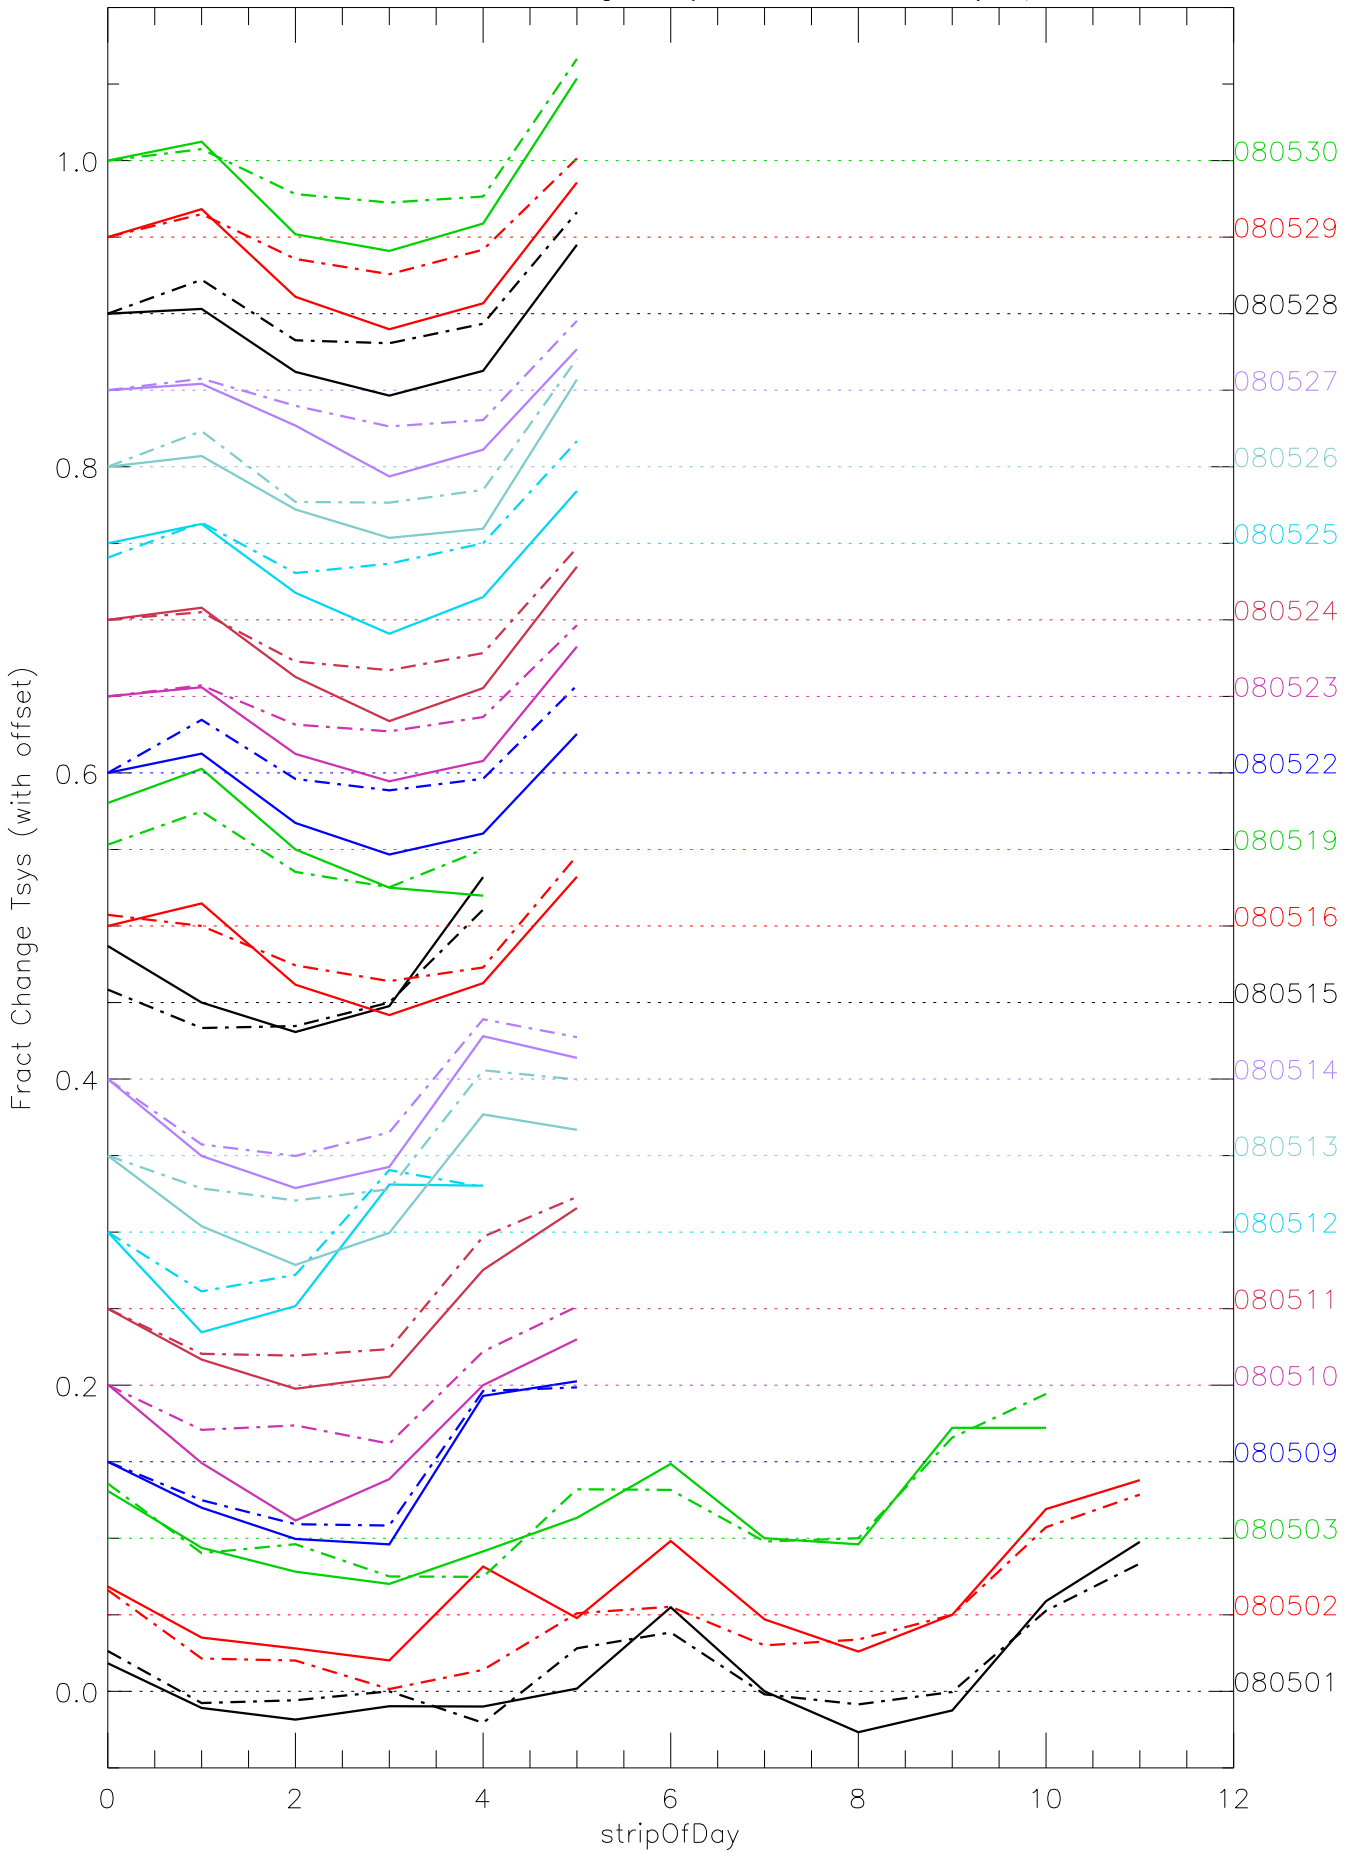

a2048 fractional change TsysK for each day. pixel:0

a2048 fractional change TsysK for each day. pixel:1

a2048 fractional change TsysK for each day. pixel:2

a2048 fractional change TsysK for each day. pixel:3

a2048 fractional change TsysK for each day. pixel:4

a2048 fractional change TsysK for each day. pixel:5

a2048 fractional change TsysK for each day. pixel:6