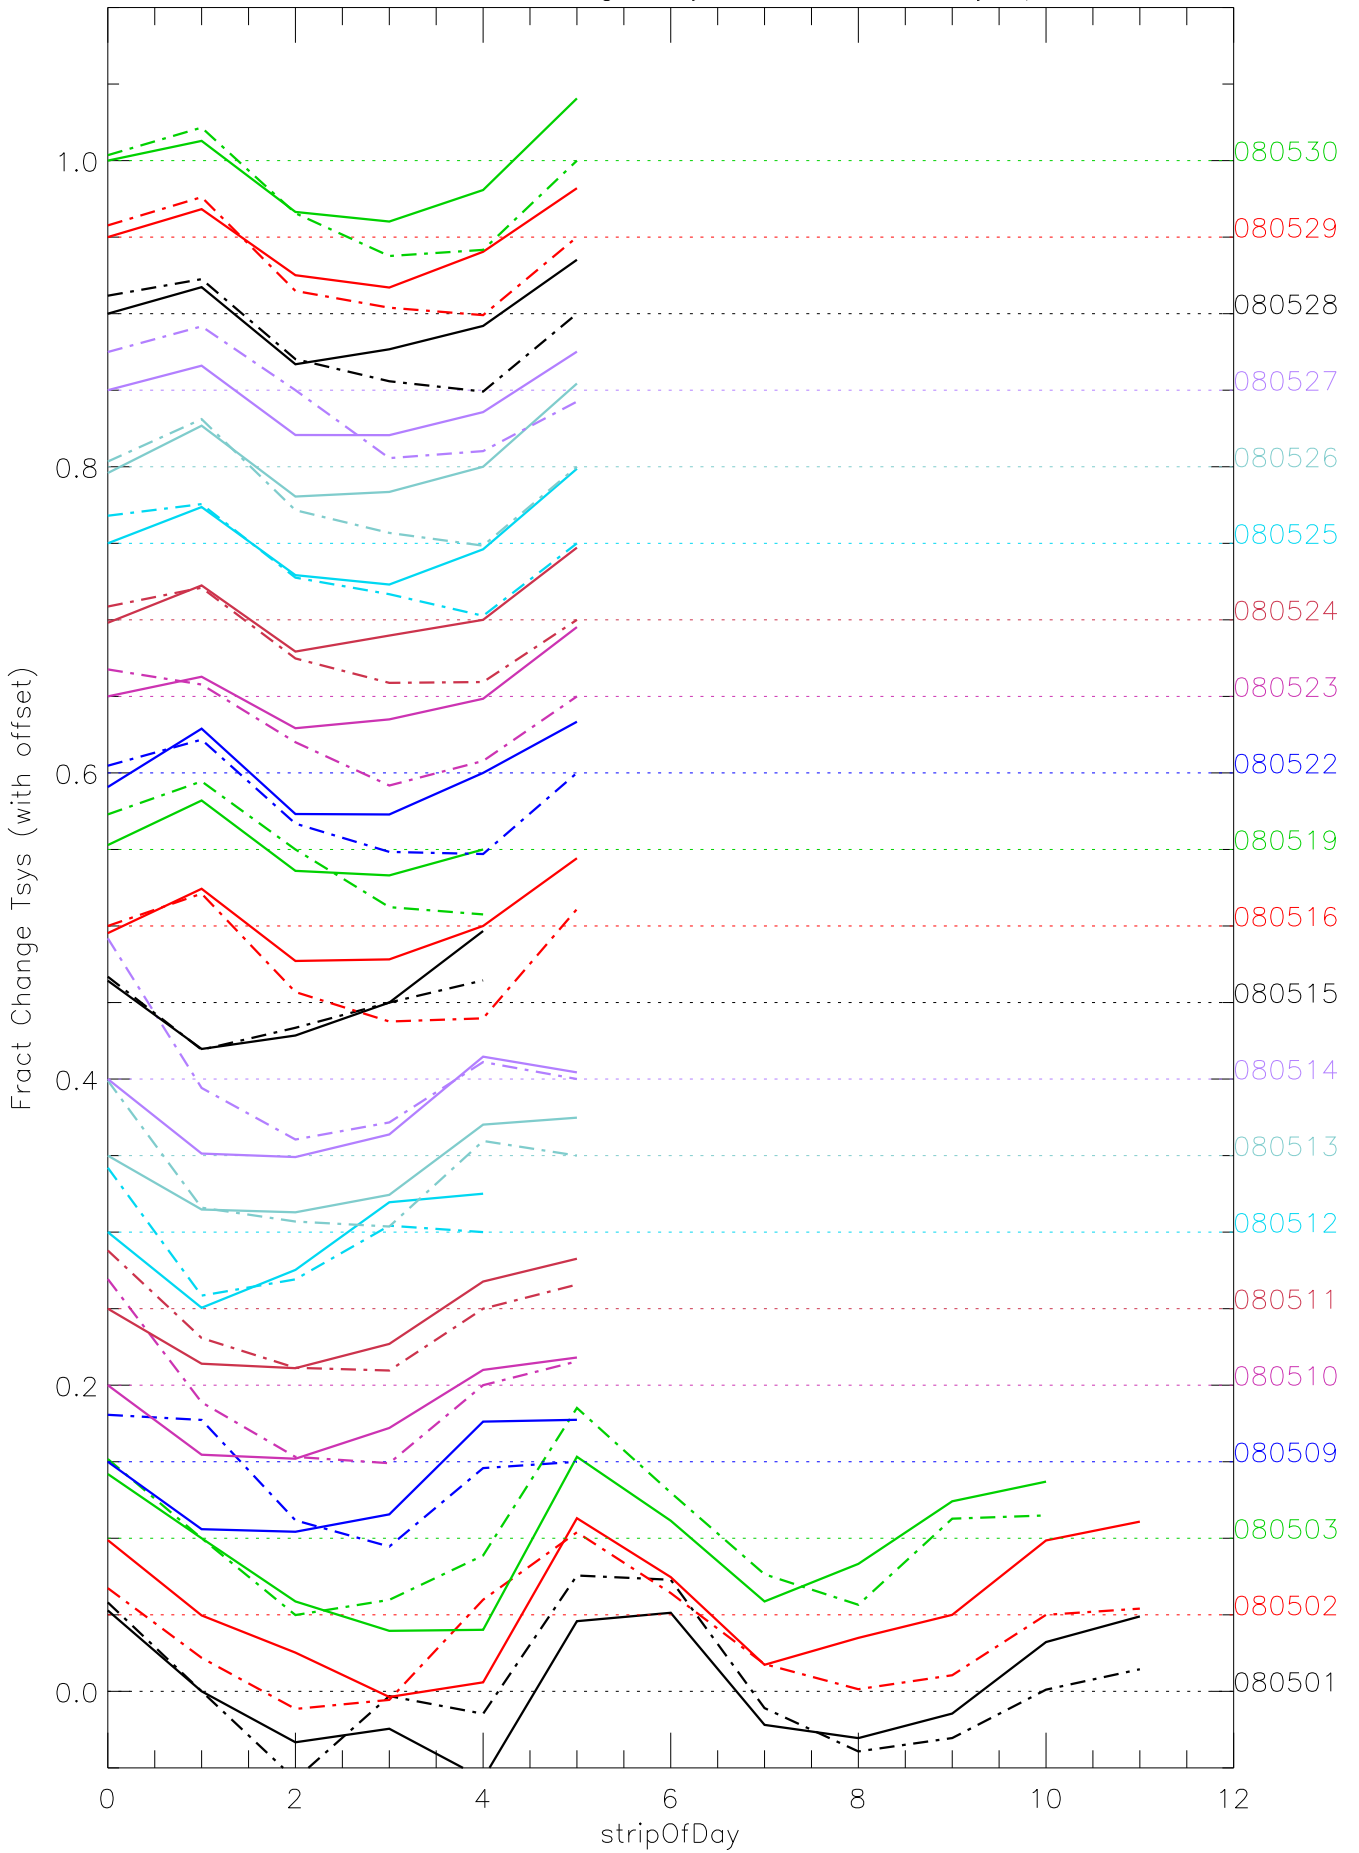

a2048 fractional change TsysK for each day. pixel:0

a2048 fractional change TsysK for each day. pixel:1

a2048 fractional change TsysK for each day. pixel:2

a2048 fractional change TsysK for each day. pixel:3

a2048 fractional change TsysK for each day. pixel:4

a2048 fractional change TsysK for each day. pixel:5

a2048 fractional change TsysK for each day. pixel:6