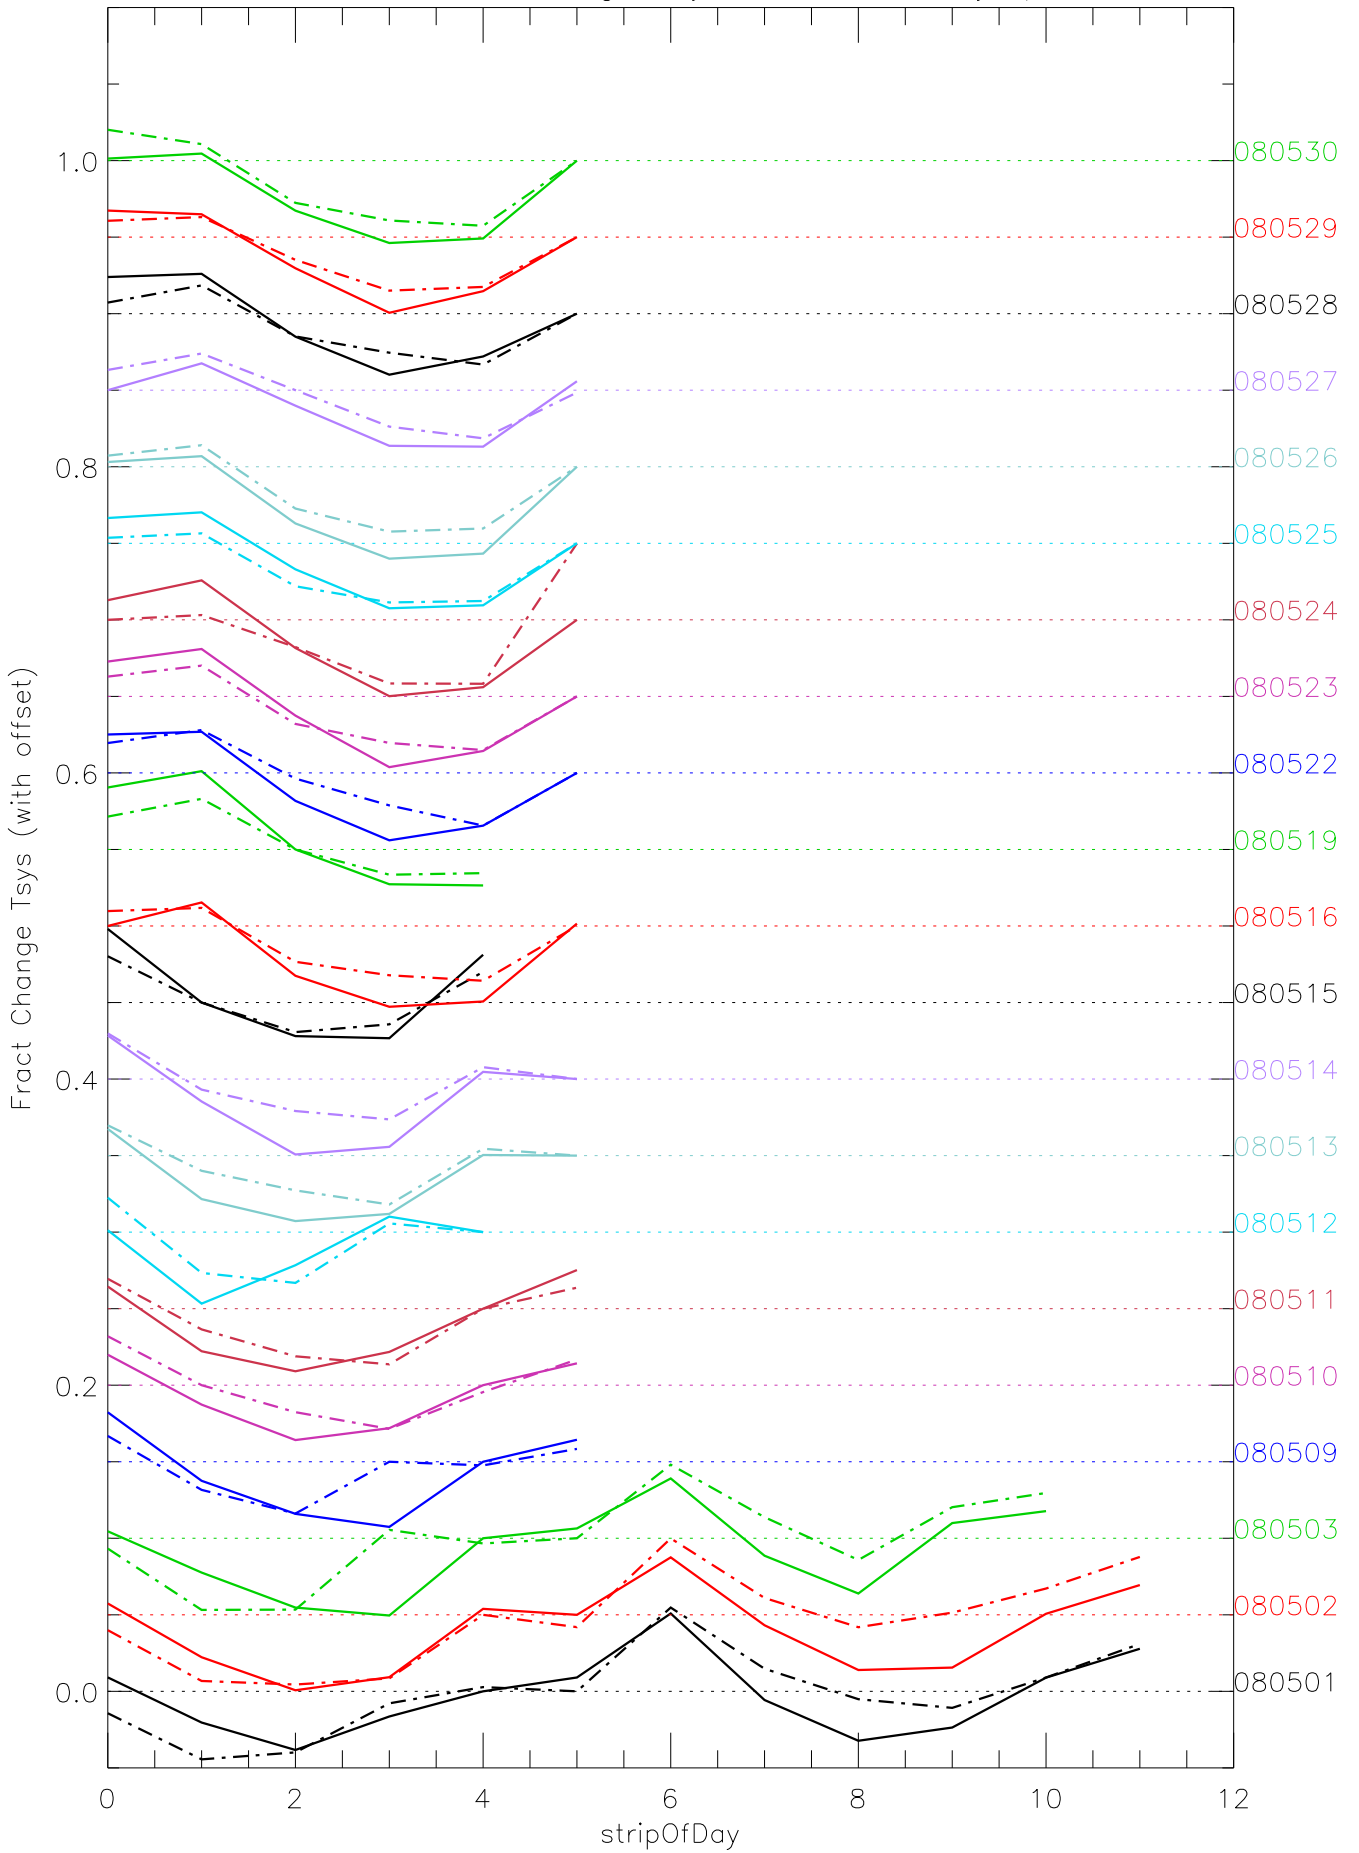

a2048 fractional change TsysK for each day. pixel:0

a2048 fractional change TsysK for each day. pixel:1

a2048 fractional change TsysK for each day. pixel:2

a2048 fractional change TsysK for each day. pixel:3

a2048 fractional change TsysK for each day. pixel:4

a2048 fractional change TsysK for each day. pixel:5

a2048 fractional change TsysK for each day. pixel:6