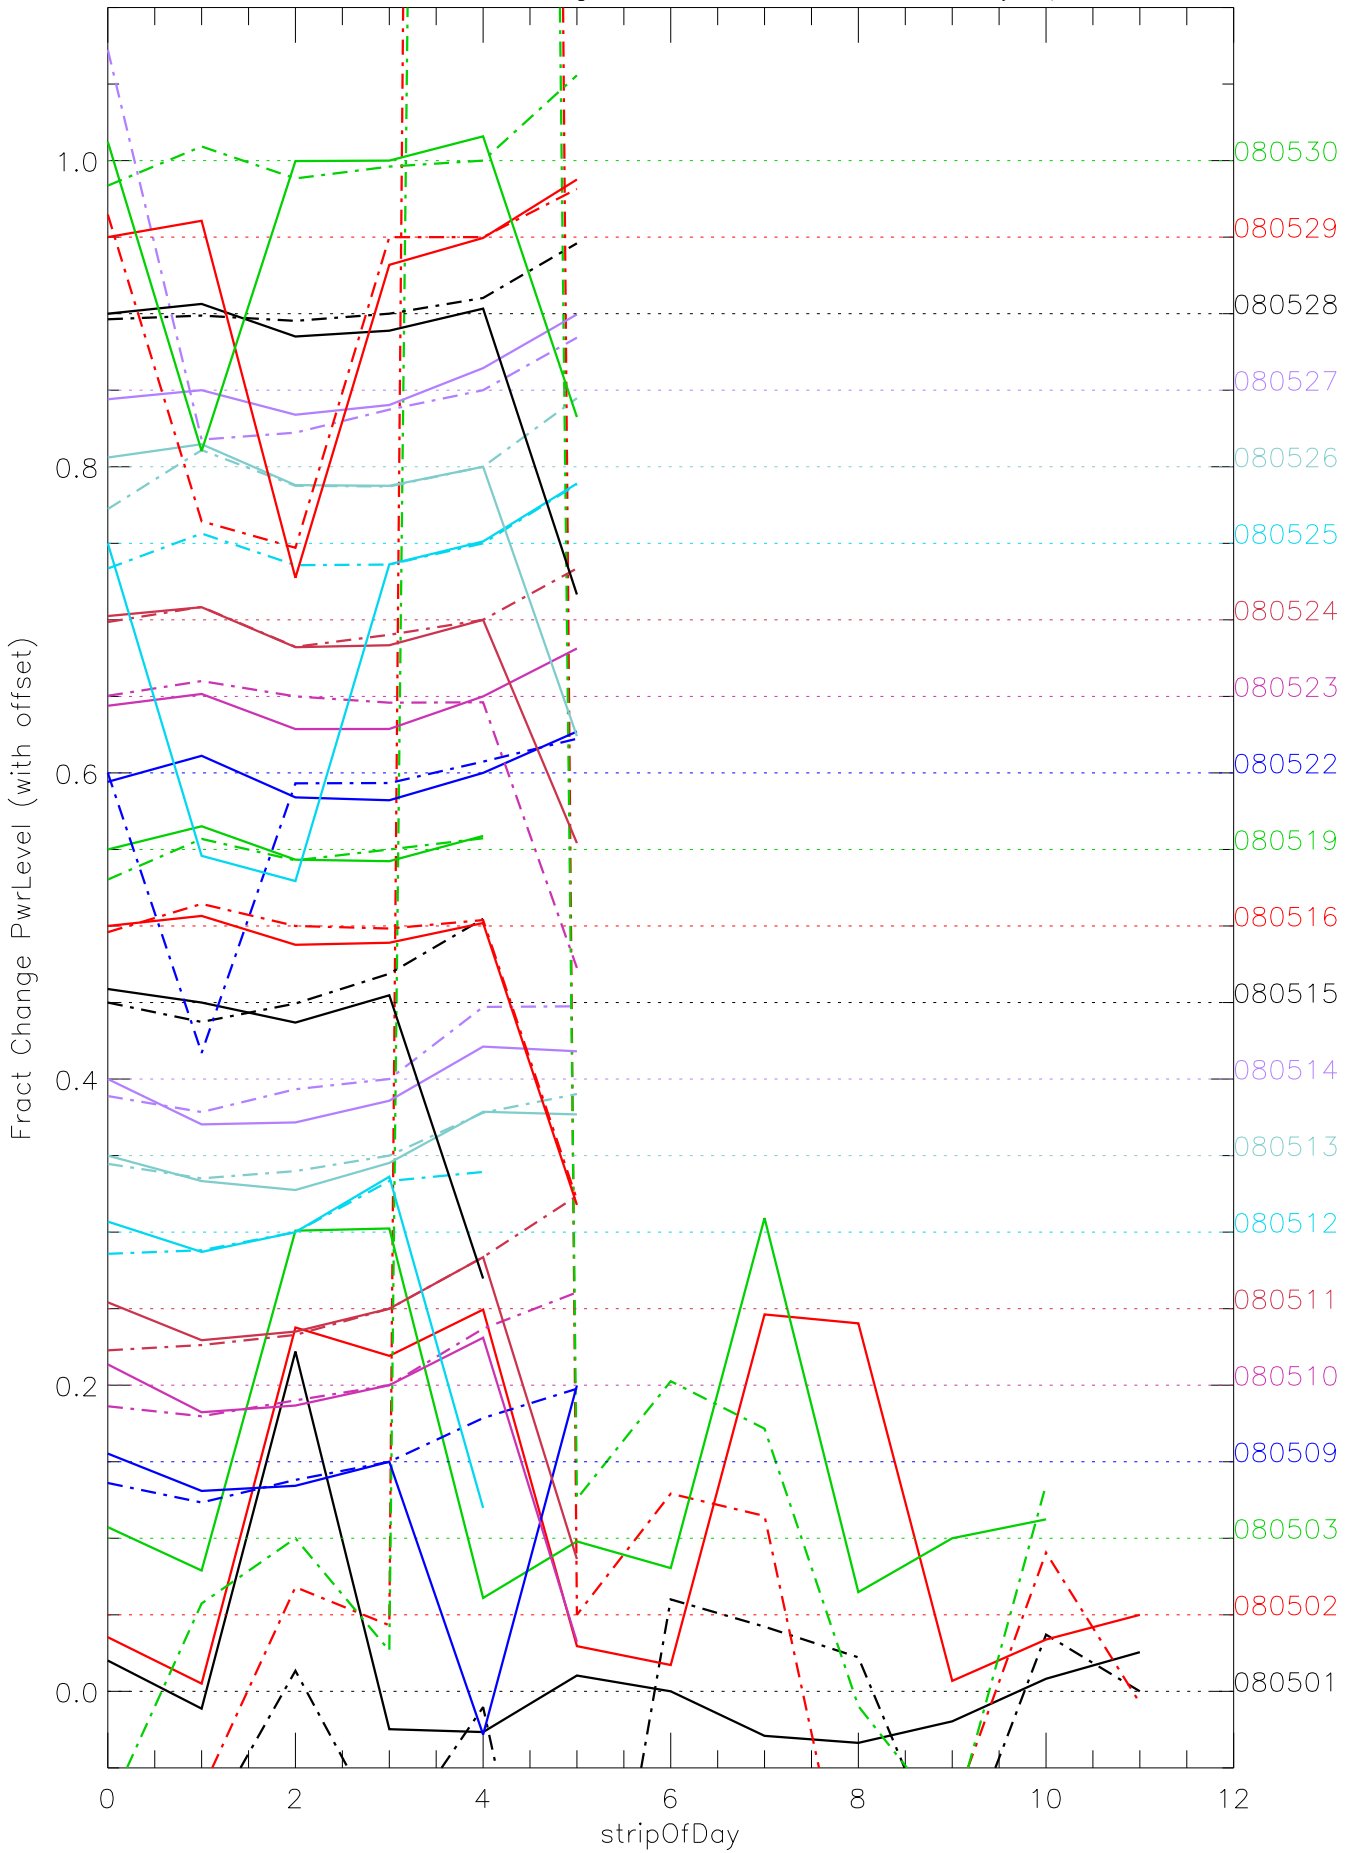

a2048 fractional change PwrLevel for each day. pixel:0

a2048 fractional change PwrLevel for each day. pixel:1

a2048 fractional change PwrLevel for each day. pixel:2

a2048 fractional change PwrLevel for each day. pixel:3

a2048 fractional change PwrLevel for each day. pixel:4

a2048 fractional change PwrLevel for each day. pixel:5

a2048 fractional change PwrLevel for each day. pixel:6