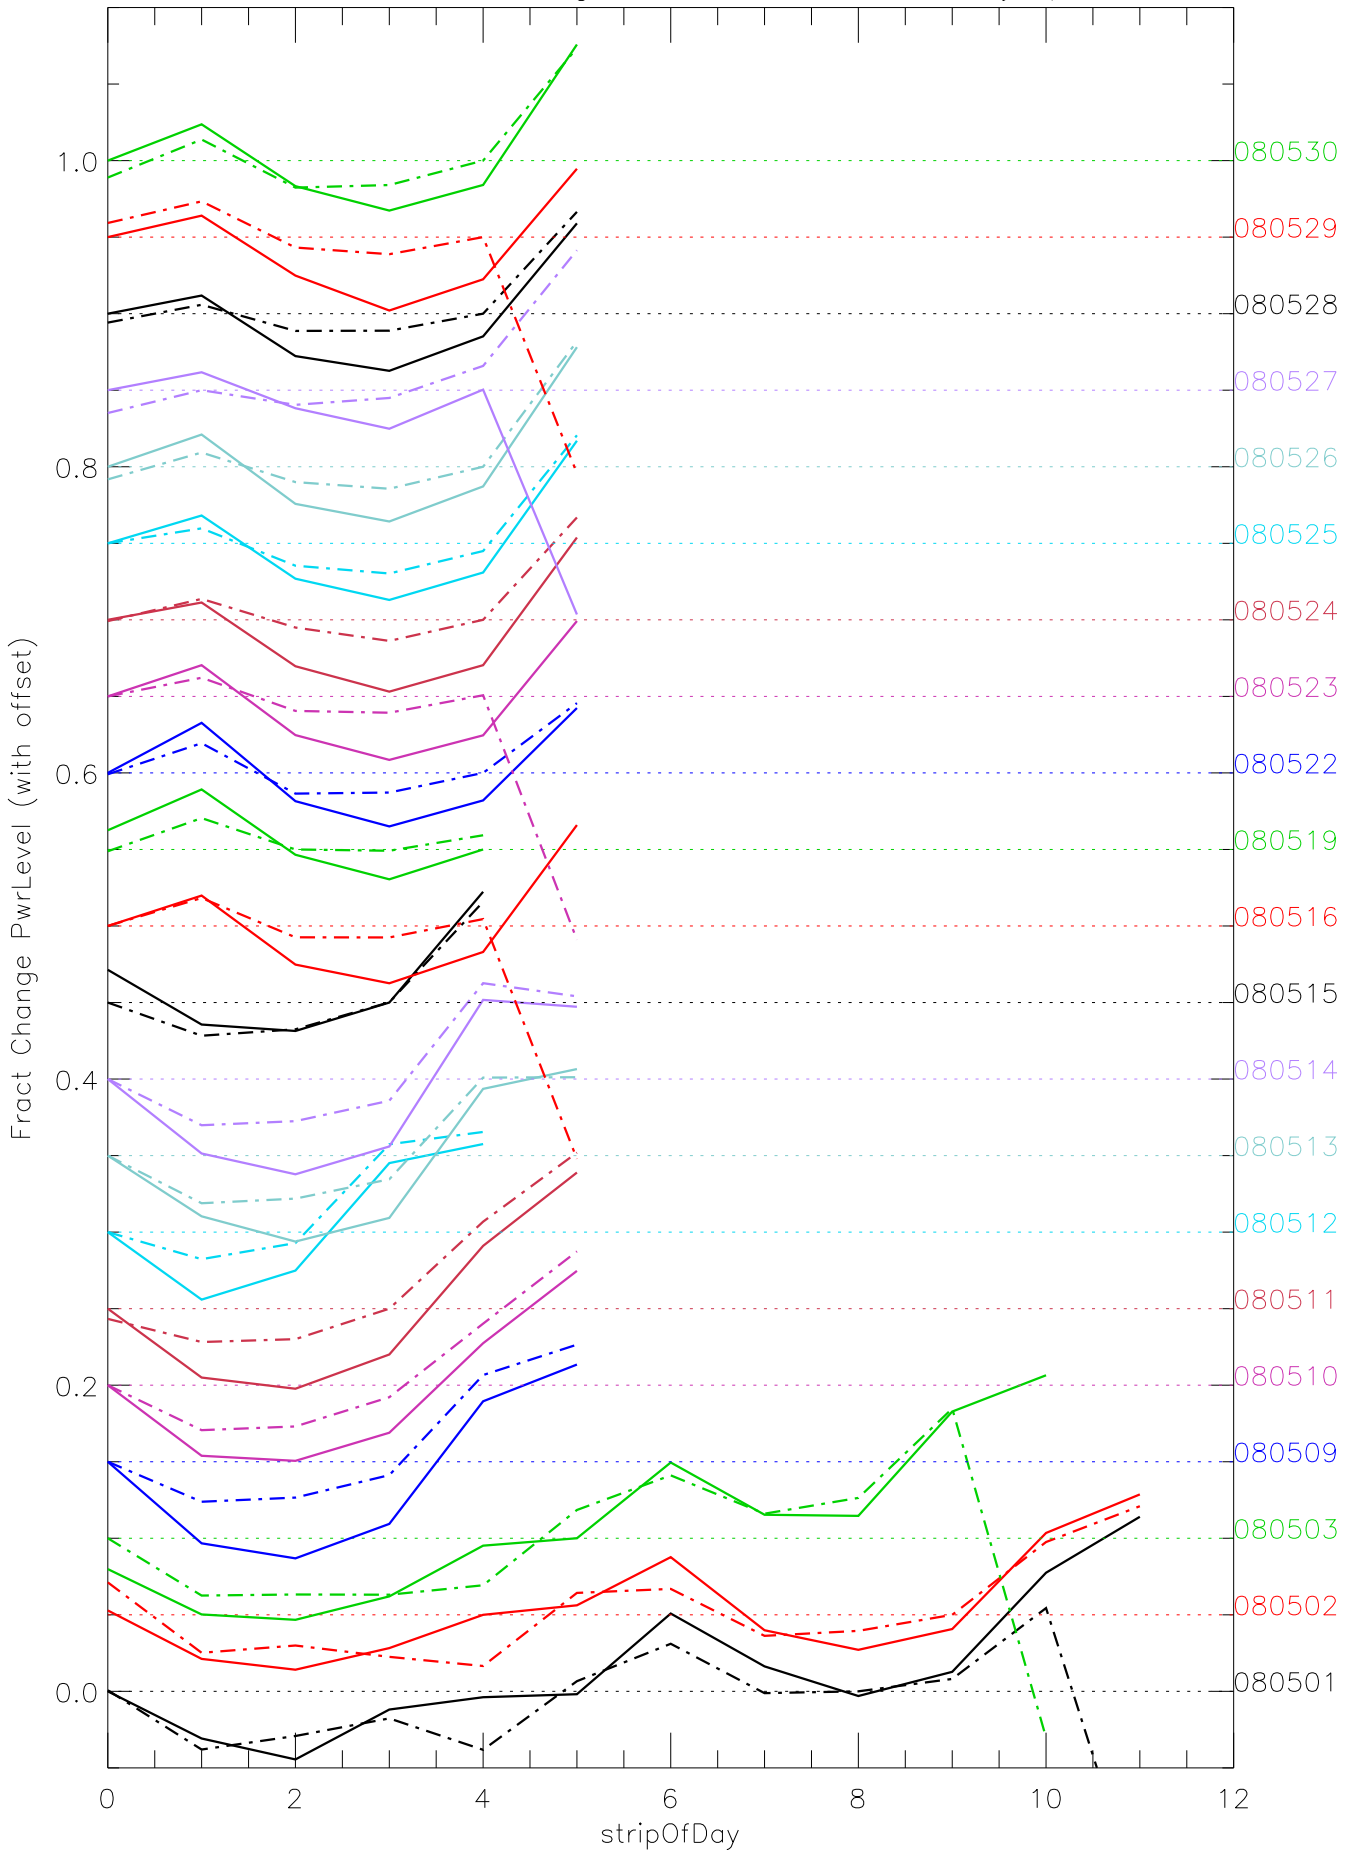

a2048 fractional change PwrLevel for each day. pixel:0

a2048 fractional change PwrLevel for each day. pixel:1

a2048 fractional change PwrLevel for each day. pixel:2

a2048 fractional change PwrLevel for each day. pixel:3

a2048 fractional change PwrLevel for each day. pixel:4

a2048 fractional change PwrLevel for each day. pixel:5

a2048 fractional change PwrLevel for each day. pixel:6