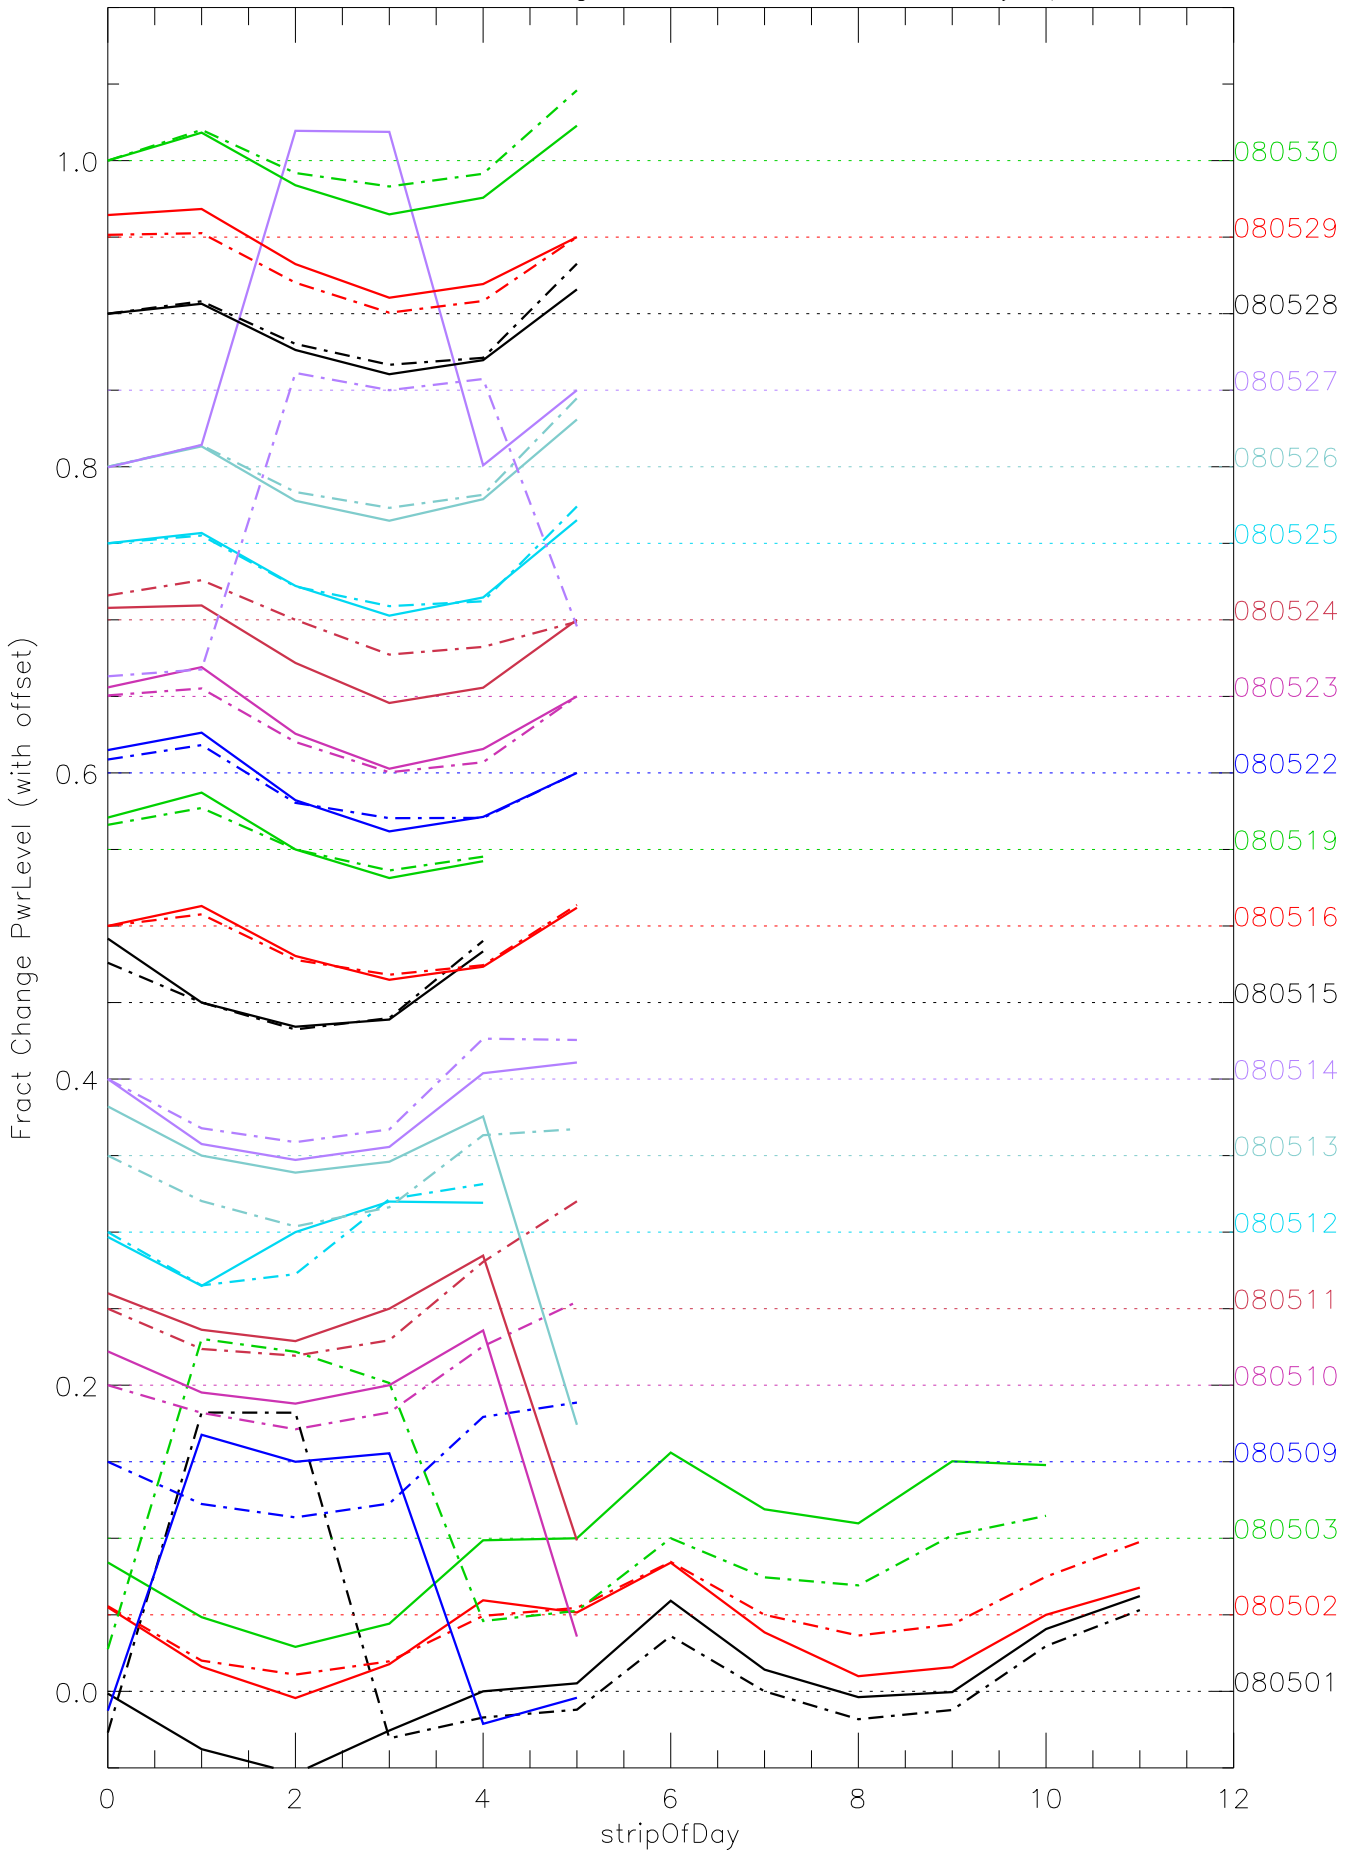

a2048 fractional change PwrLevel for each day. pixel:0

a2048 fractional change PwrLevel for each day. pixel:1

a2048 fractional change PwrLevel for each day. pixel:2

a2048 fractional change PwrLevel for each day. pixel:3

a2048 fractional change PwrLevel for each day. pixel:4

a2048 fractional change PwrLevel for each day. pixel:5

a2048 fractional change PwrLevel for each day. pixel:6