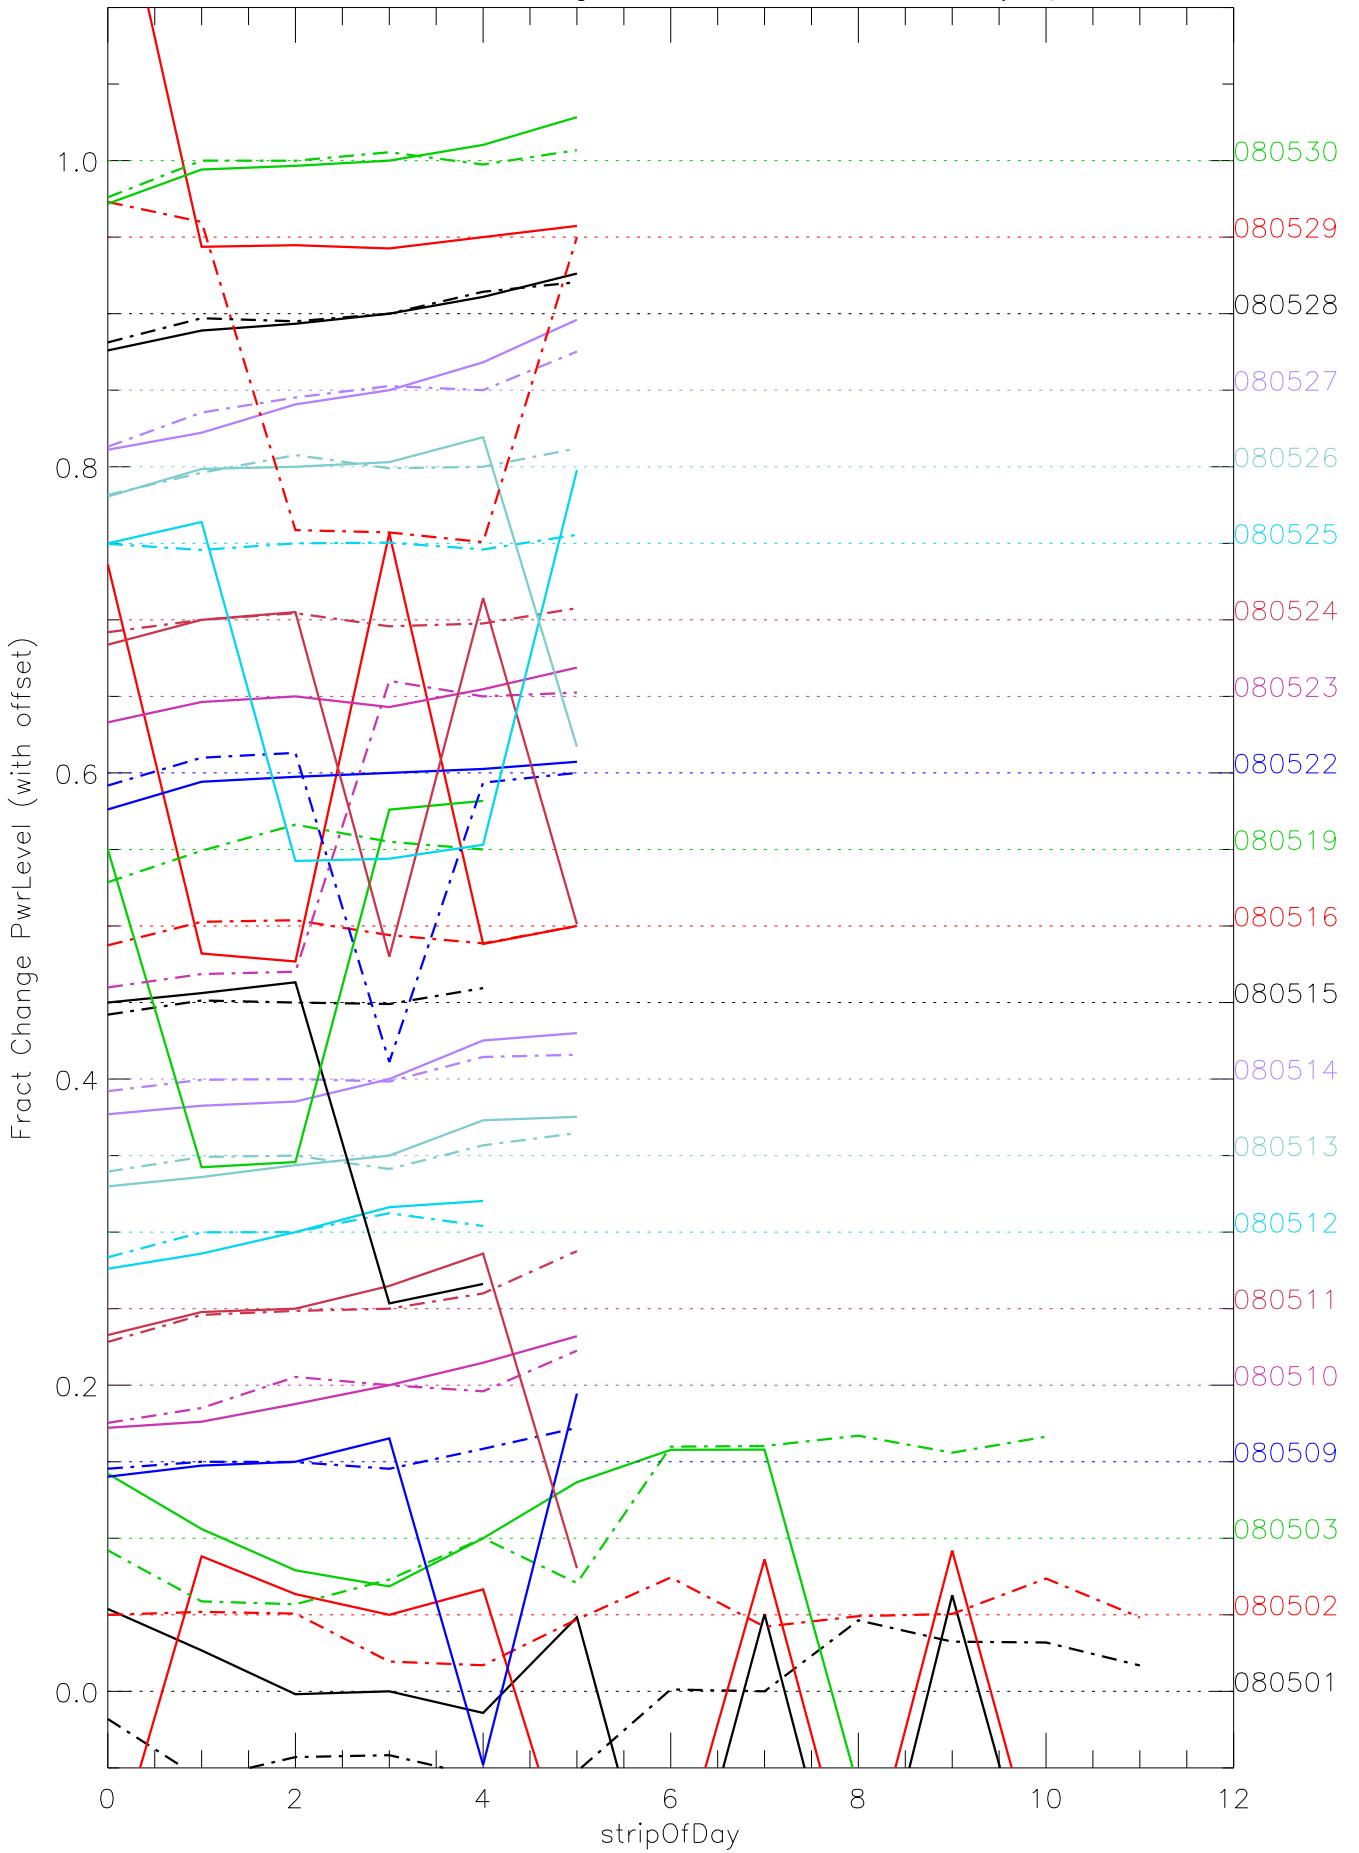

a2048 fractional change PwrLevel for each day. pixel:0

a2048 fractional change PwrLevel for each day. pixel:1

a2048 fractional change PwrLevel for each day. pixel:2

a2048 fractional change PwrLevel for each day. pixel:3

a2048 fractional change PwrLevel for each day. pixel:4

a2048 fractional change PwrLevel for each day. pixel:5

a2048 fractional change PwrLevel for each day. pixel:6