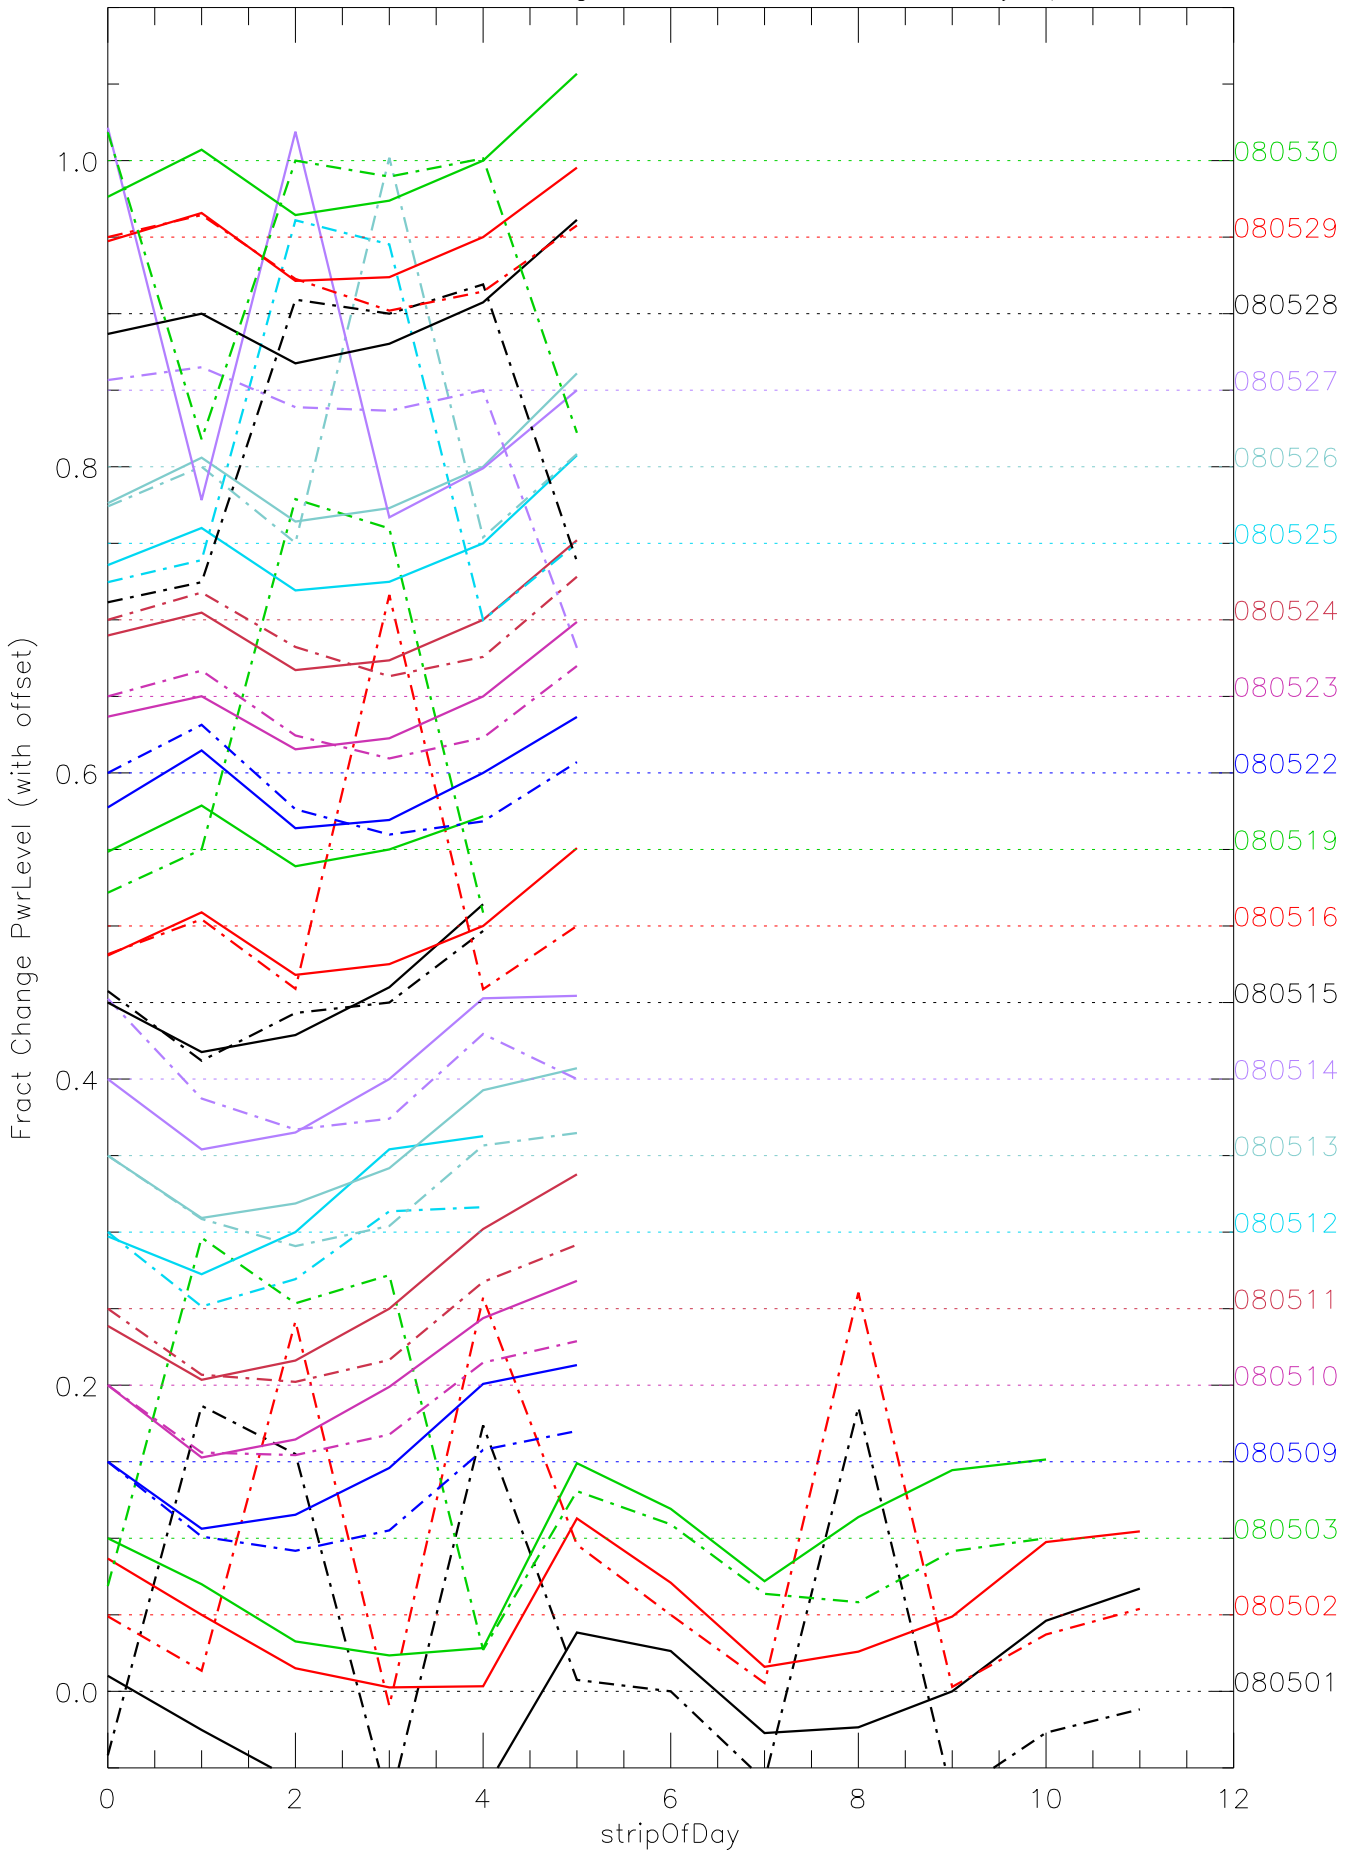

a2048 fractional change PwrLevel for each day. pixel:0

a2048 fractional change PwrLevel for each day. pixel:1

a2048 fractional change PwrLevel for each day. pixel:2

a2048 fractional change PwrLevel for each day. pixel:3

a2048 fractional change PwrLevel for each day. pixel:4

a2048 fractional change PwrLevel for each day. pixel:5

a2048 fractional change PwrLevel for each day. pixel:6