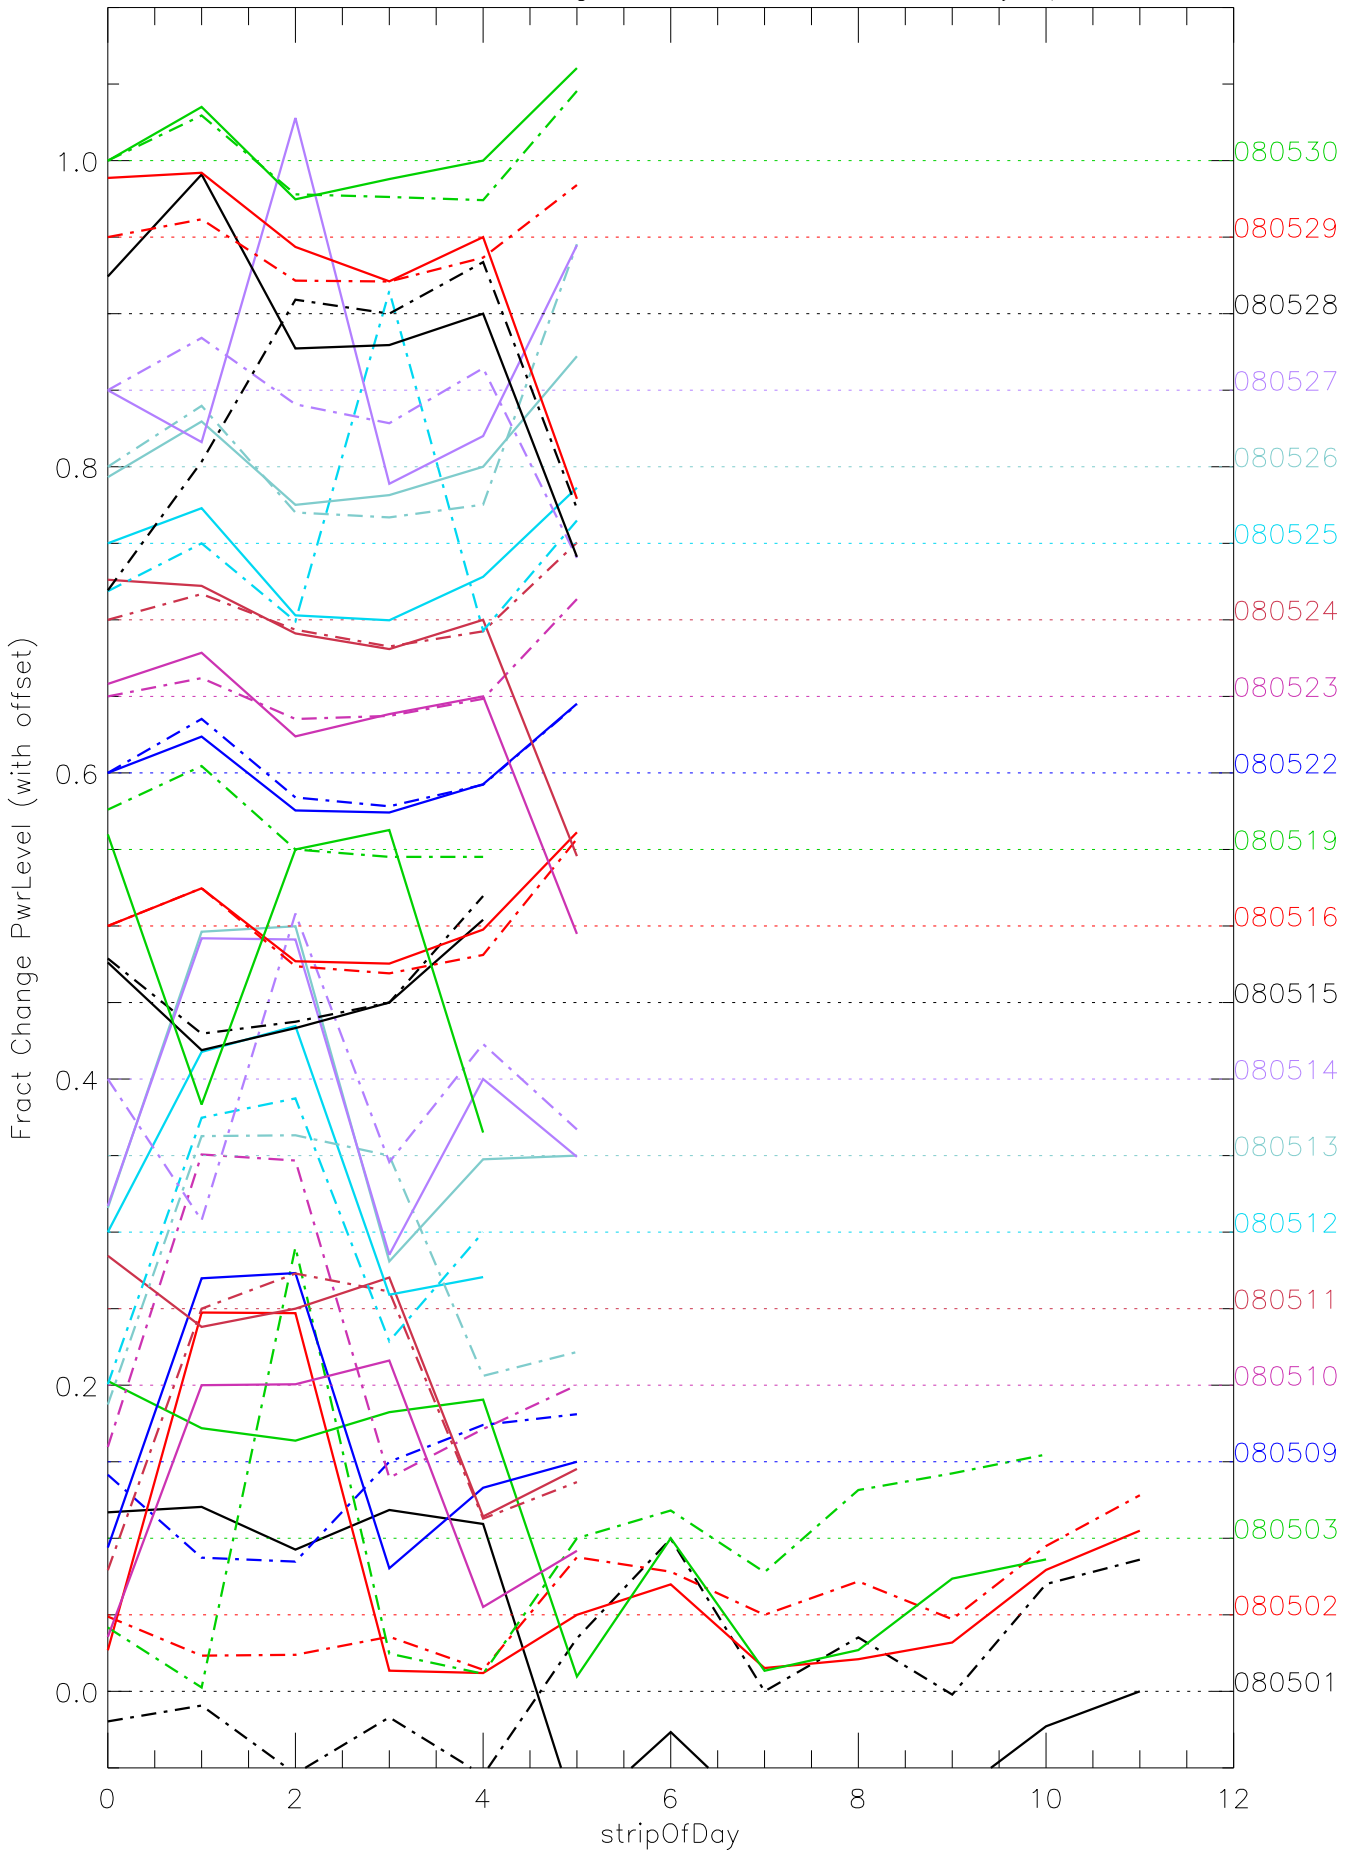

a2048 fractional change PwrLevel for each day. pixel:0

a2048 fractional change PwrLevel for each day. pixel:1

a2048 fractional change PwrLevel for each day. pixel:2

a2048 fractional change PwrLevel for each day. pixel:3

a2048 fractional change PwrLevel for each day. pixel:4

a2048 fractional change PwrLevel for each day. pixel:5

a2048 fractional change PwrLevel for each day. pixel:6