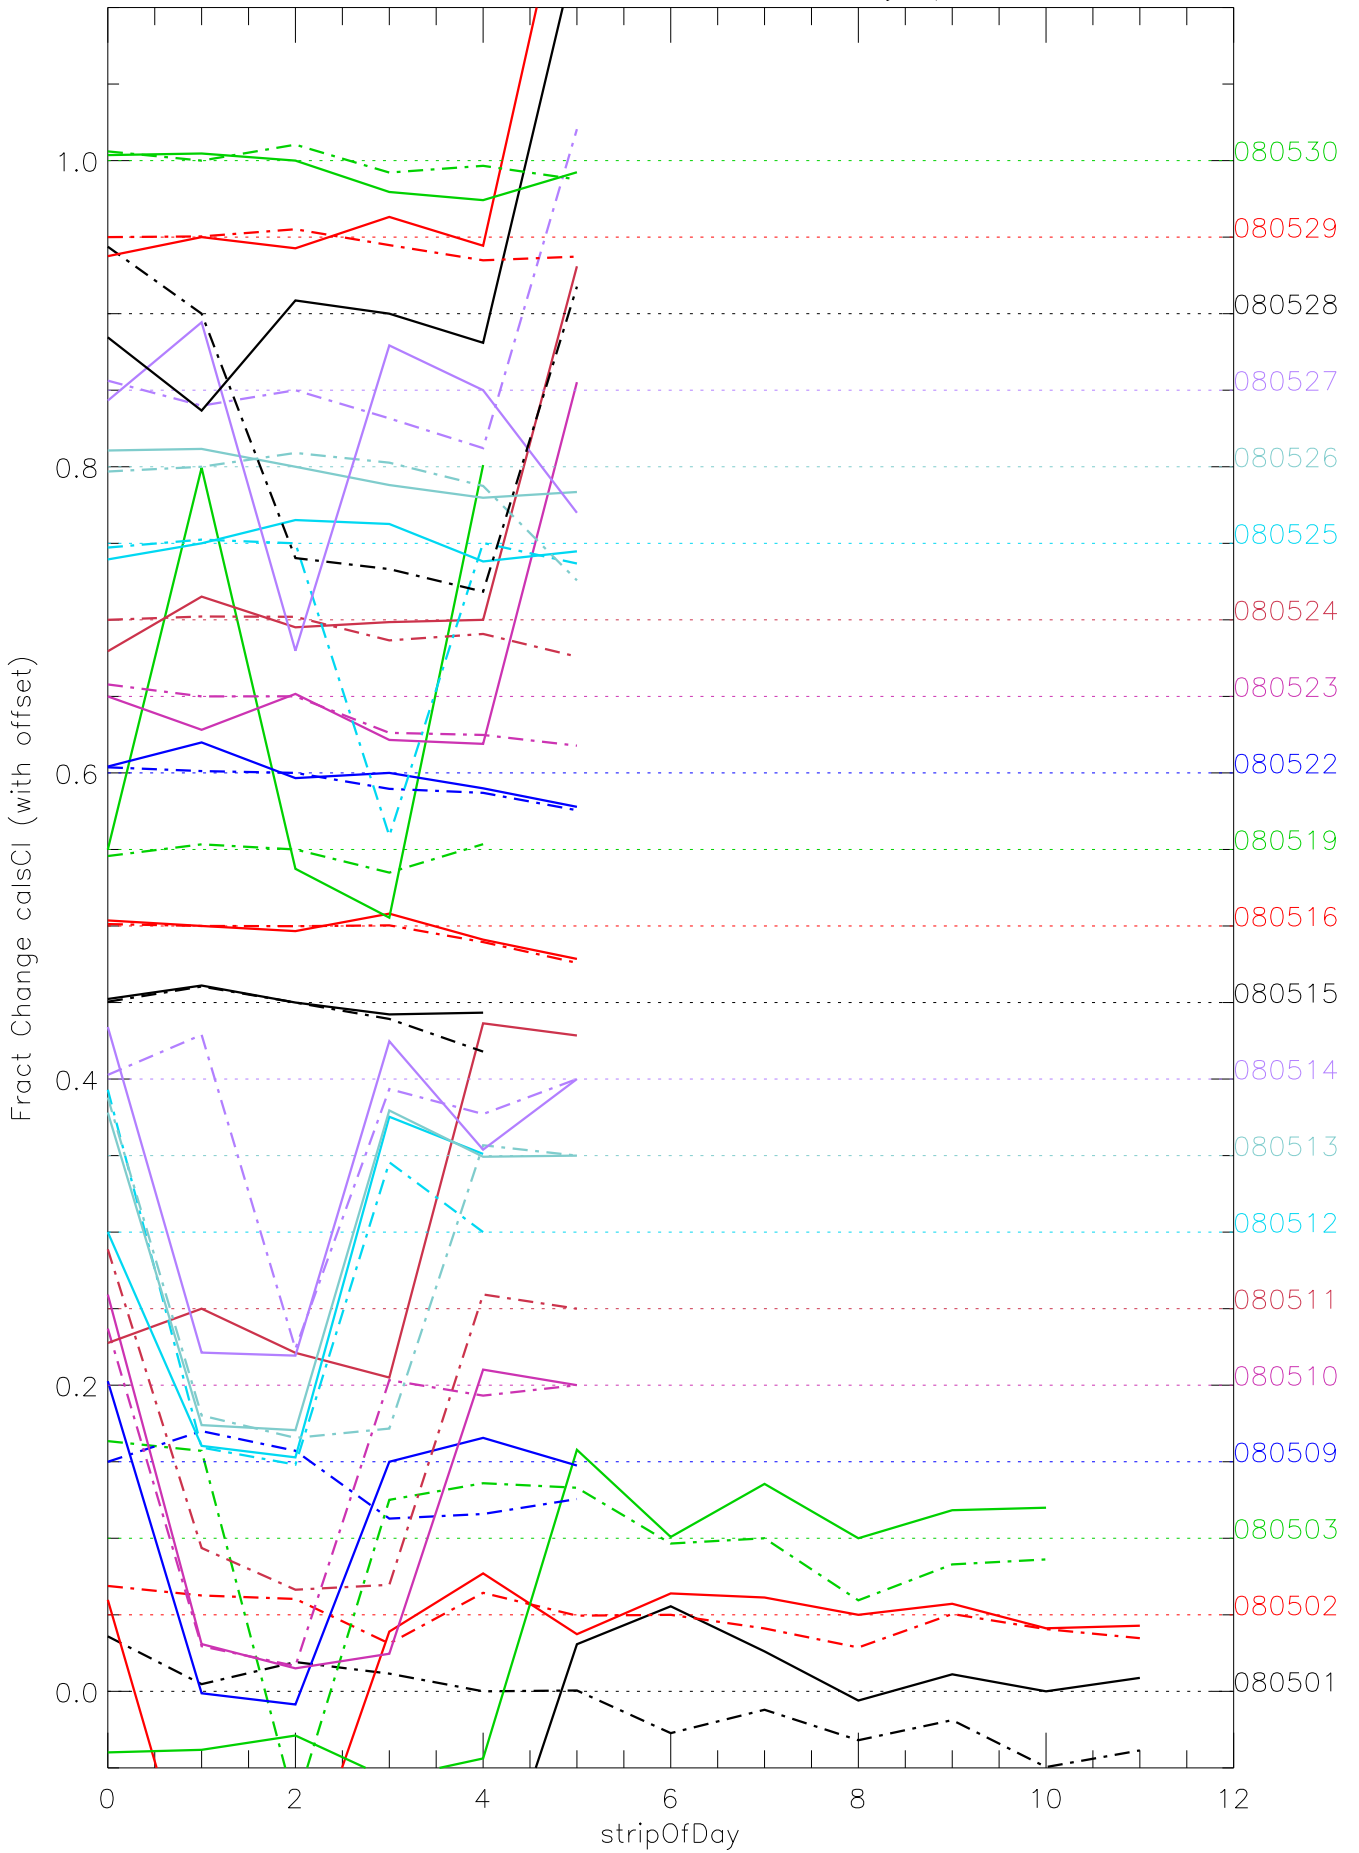

a2048 calsci factors for each day. pixel:0

a2048 calsci factors for each day. pixel:1

a2048 calsci factors for each day. pixel:2

a2048 calsci factors for each day. pixel:3

a2048 calsci factors for each day. pixel:4

a2048 calsci factors for each day. pixel:6