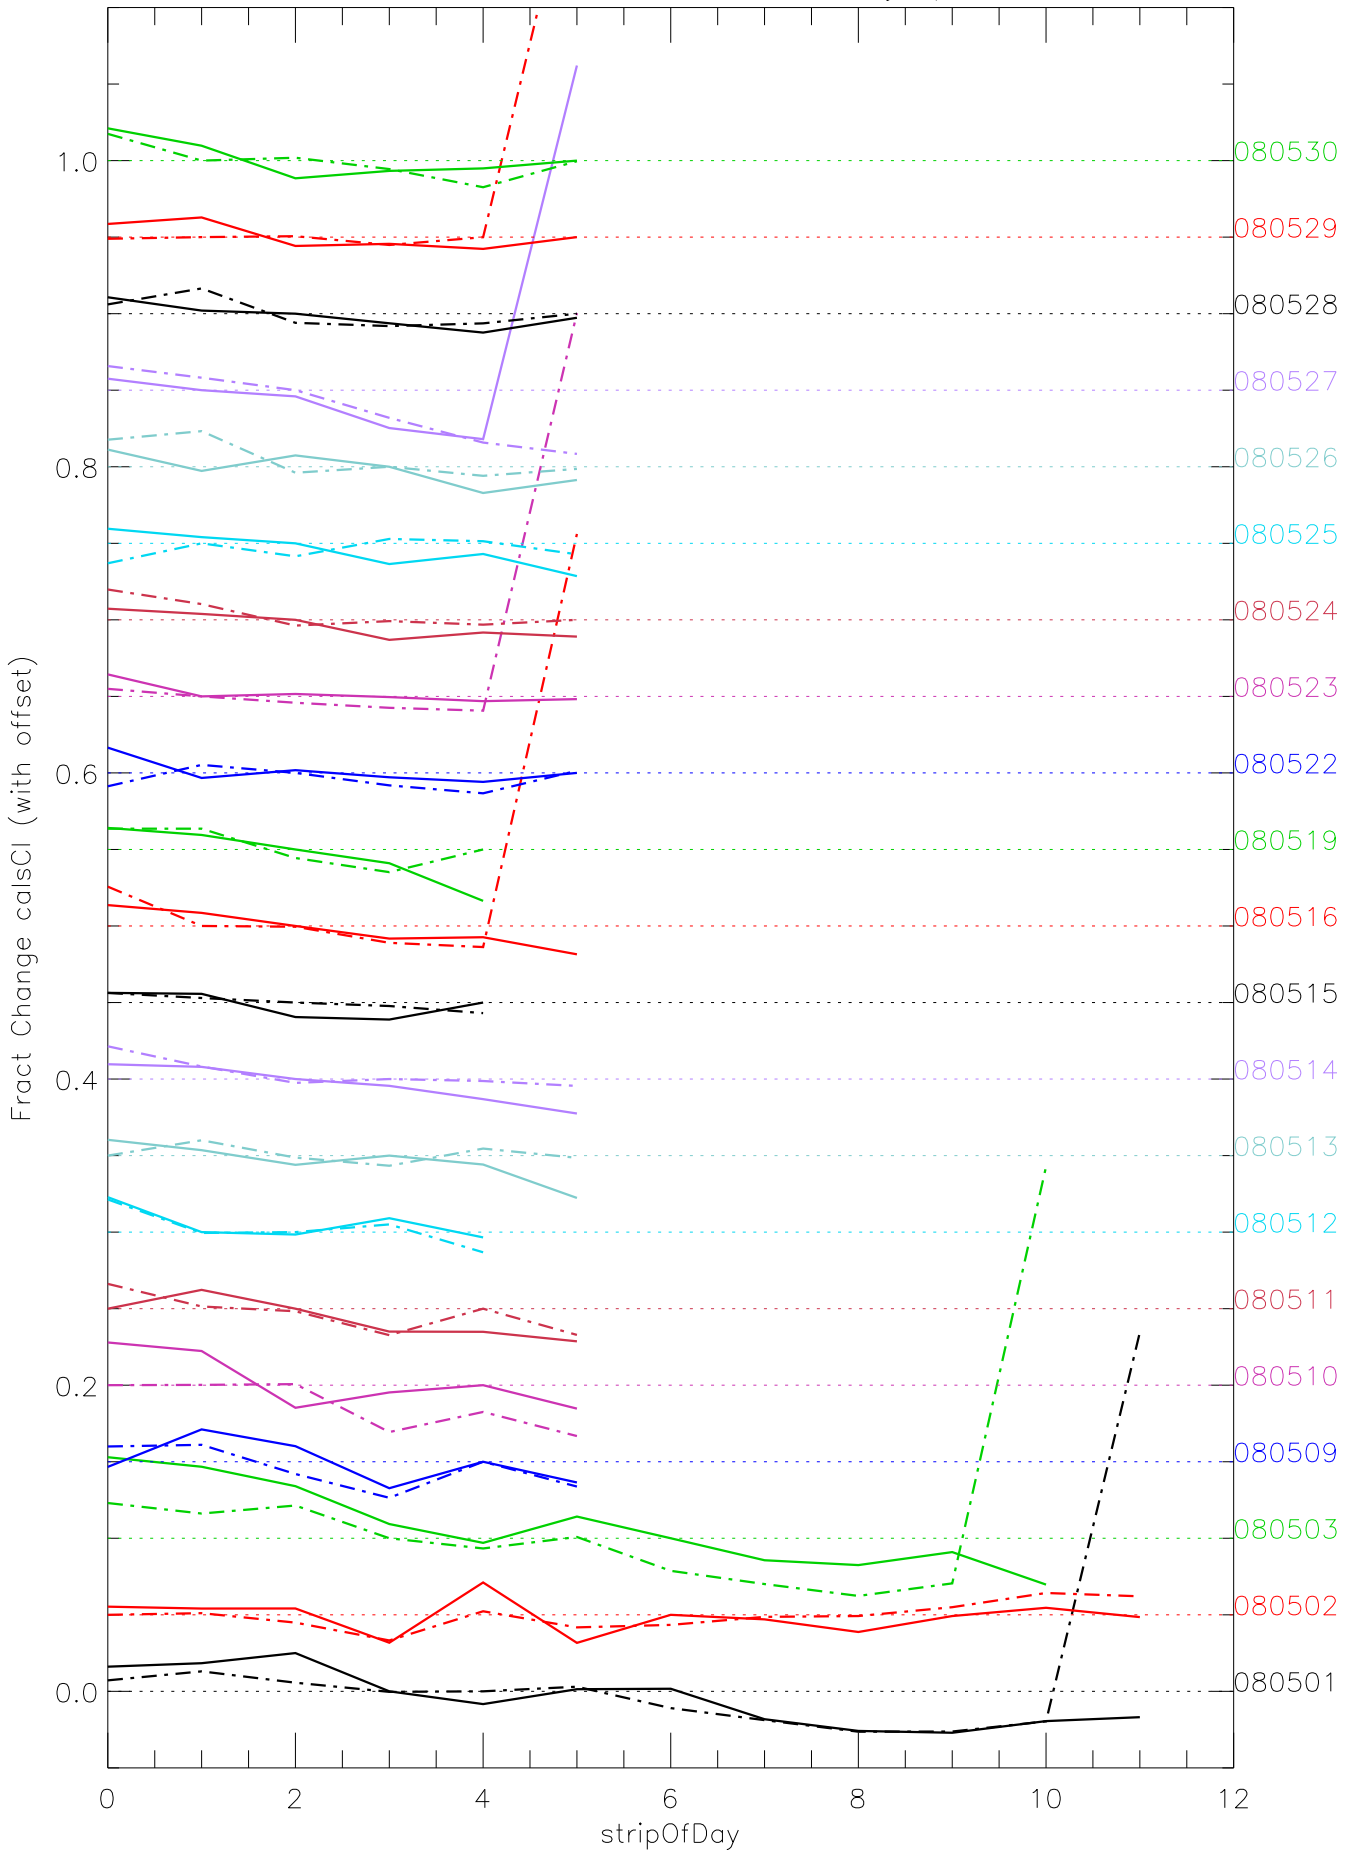

a2048 calsci factors for each day. pixel:0

a2048 calsci factors for each day. pixel:1

a2048 calsci factors for each day. pixel:2

a2048 calsci factors for each day. pixel:3

a2048 calsci factors for each day. pixel:4

a2048 calsci factors for each day. pixel:6