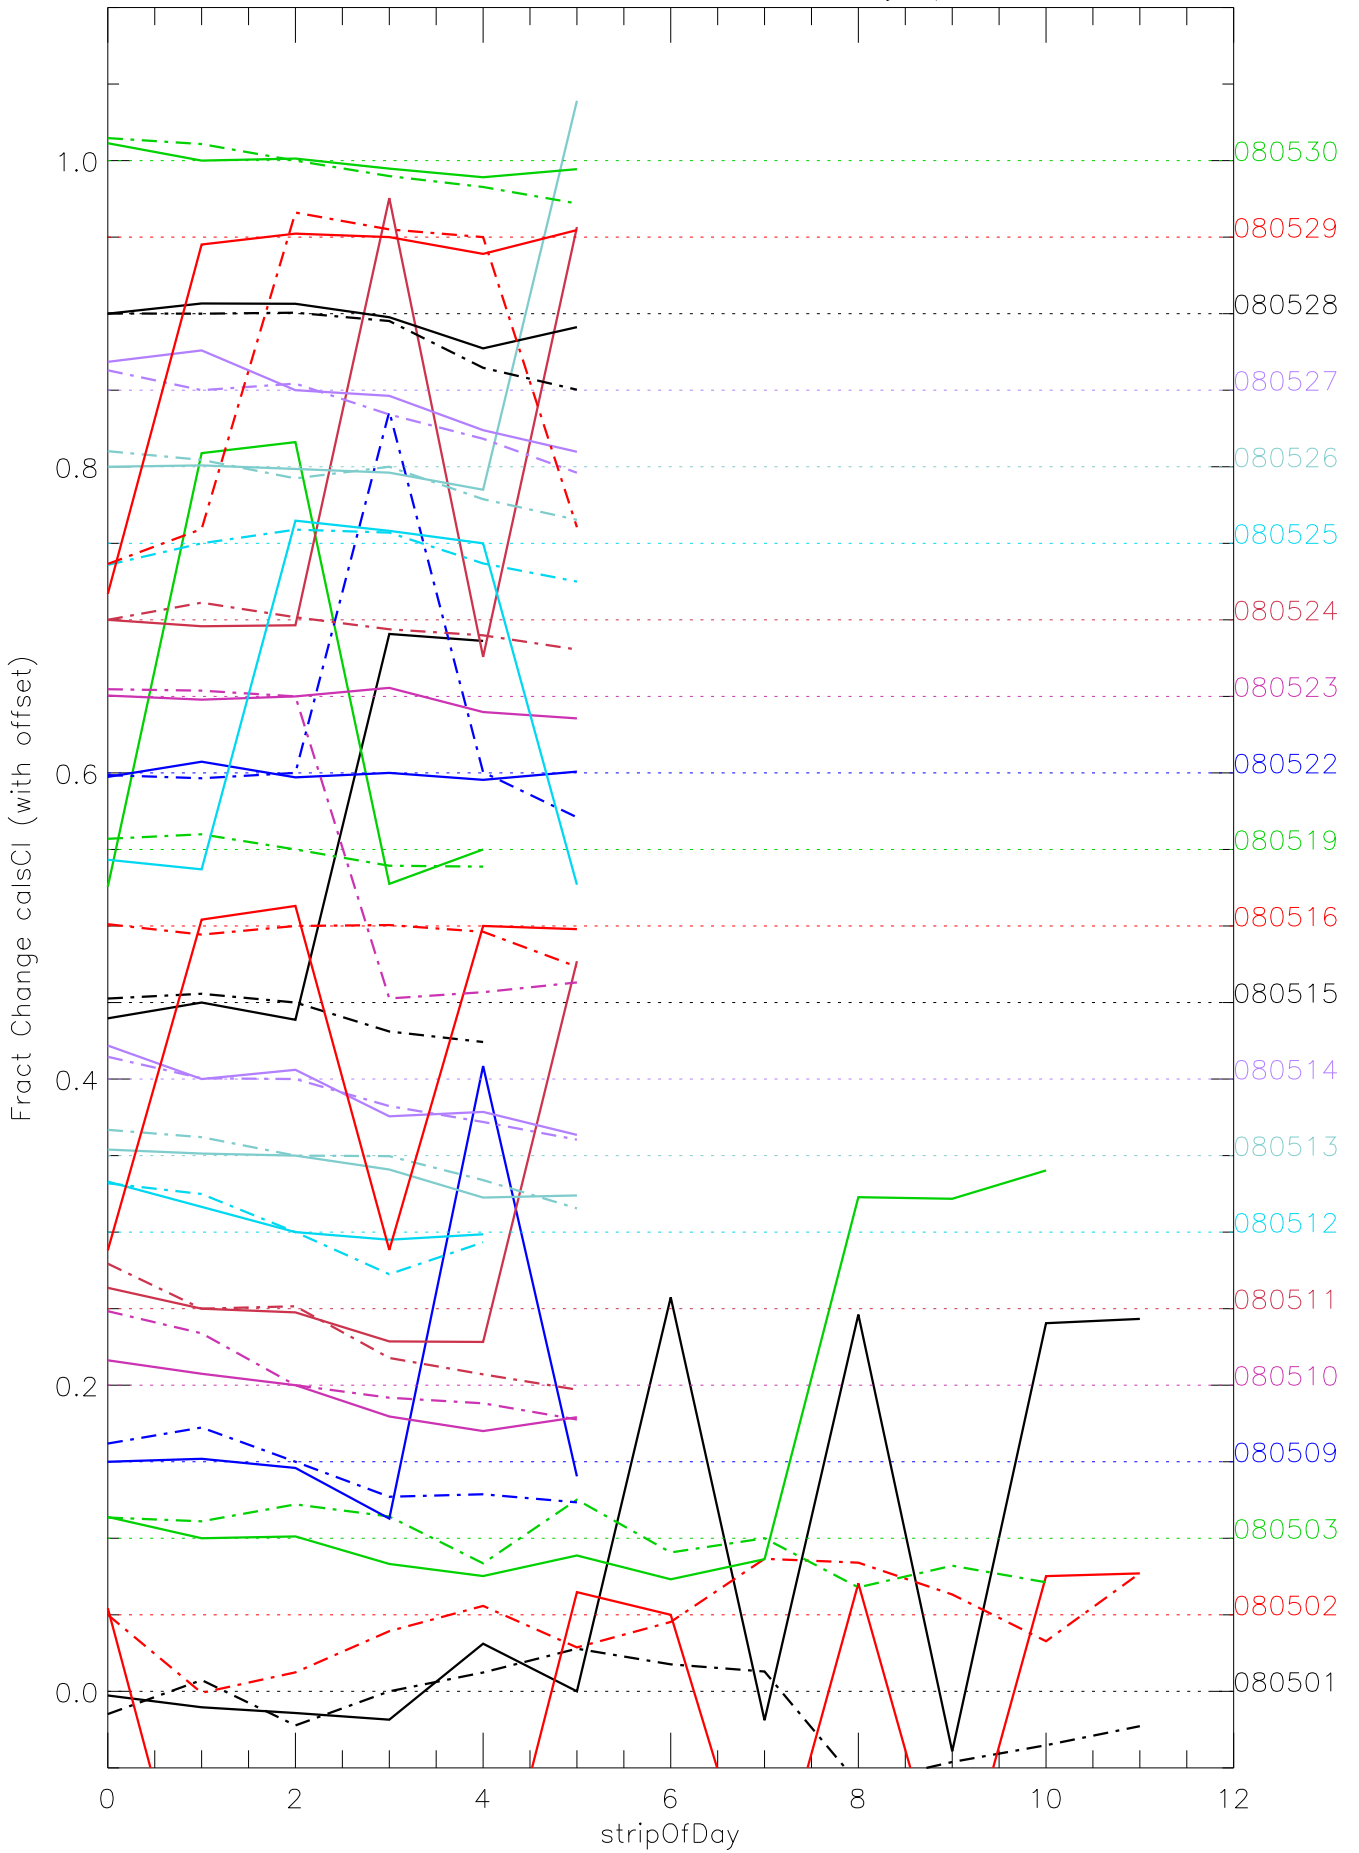

a2048 calsci factors for each day. pixel:0

a2048 calsci factors for each day. pixel:1

a2048 calsci factors for each day. pixel:2

a2048 calsci factors for each day. pixel:3

a2048 calsci factors for each day. pixel:4

a2048 calsci factors for each day. pixel:6