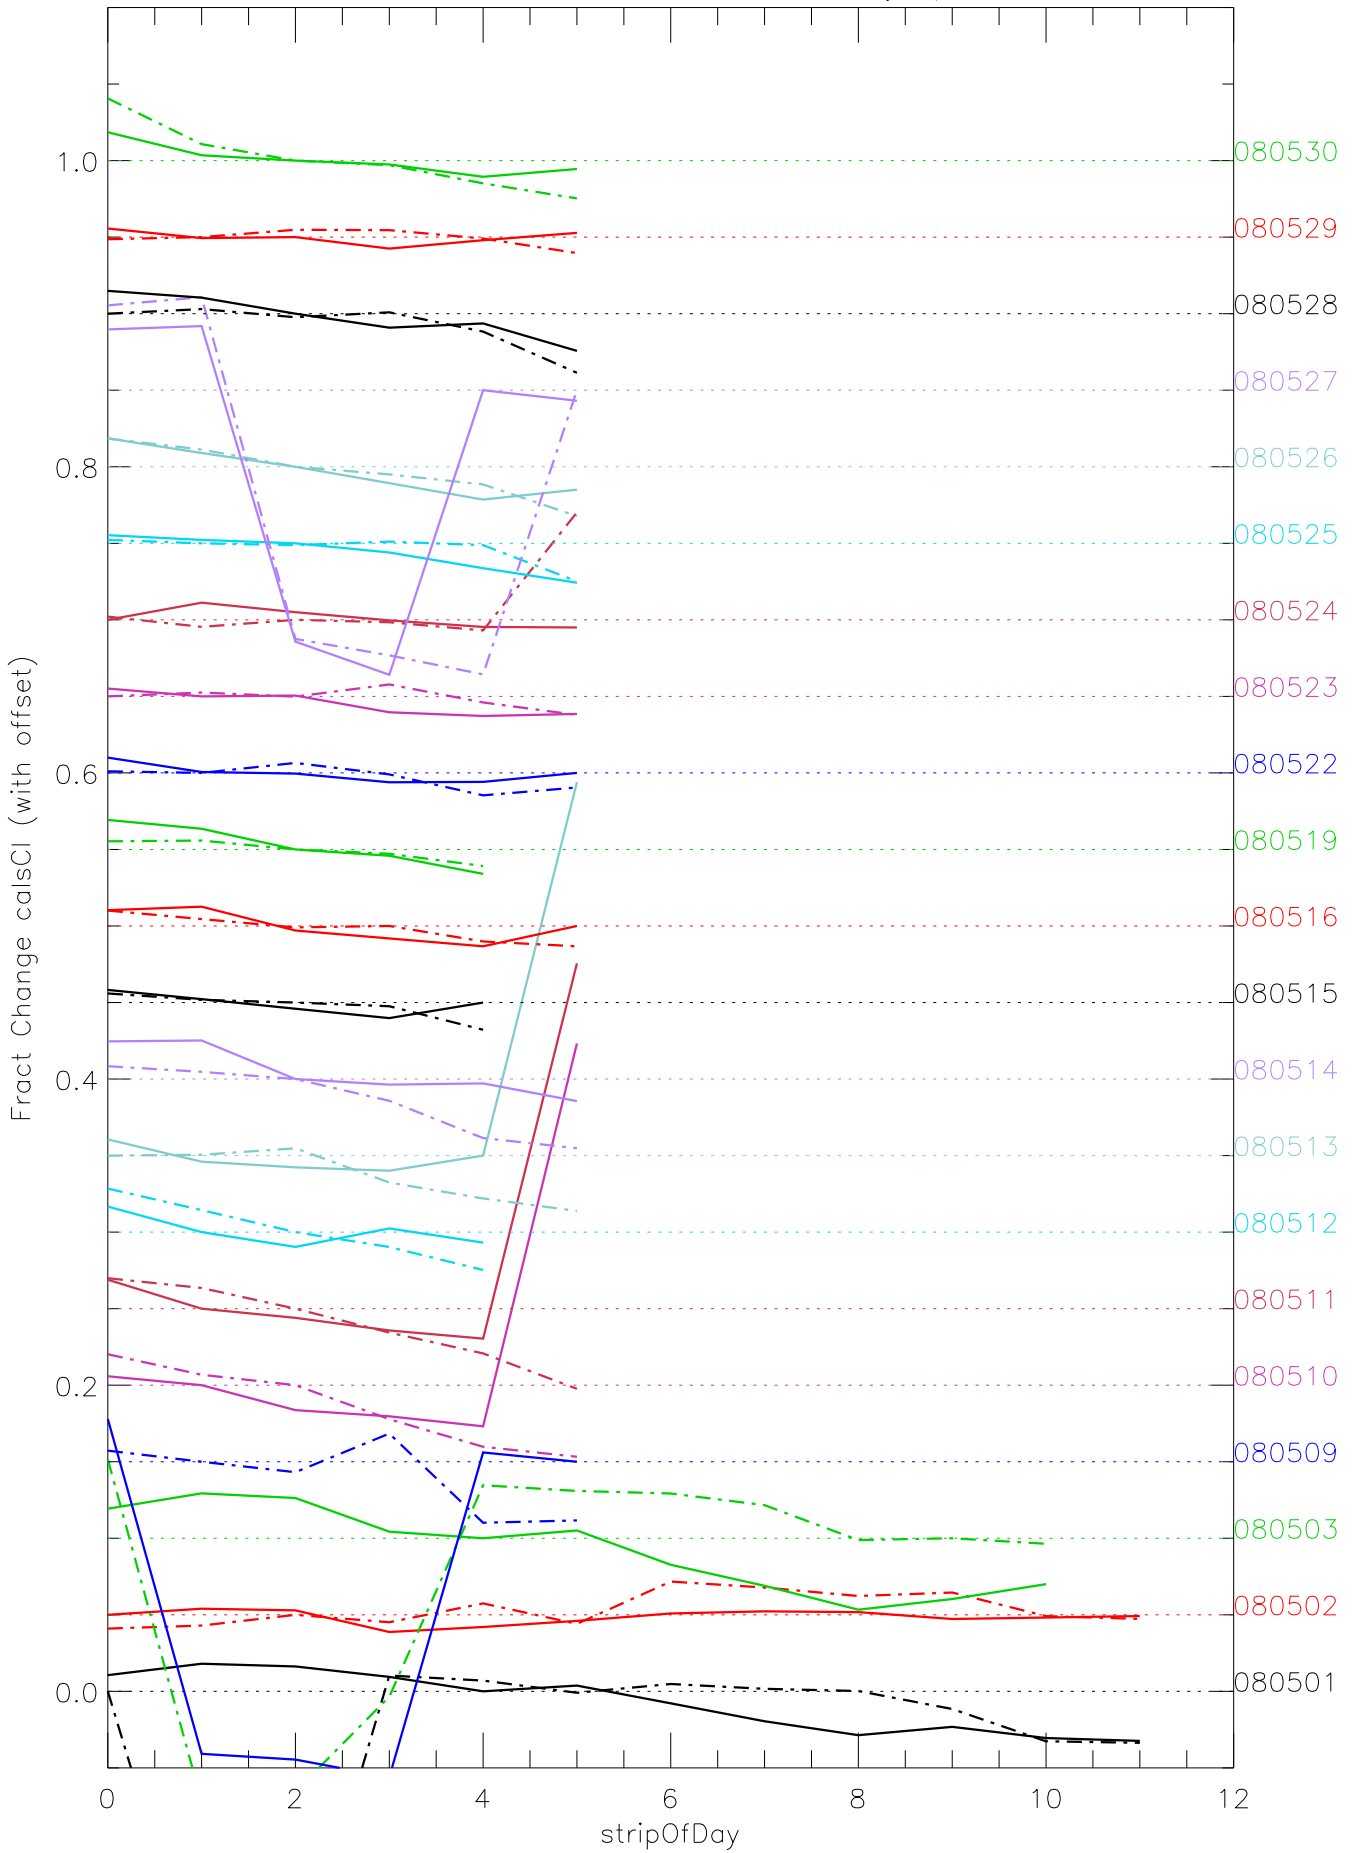

a2048 calsci factors for each day. pixel:0

a2048 calsci factors for each day. pixel:1

a2048 calsci factors for each day. pixel:2

a2048 calsci factors for each day. pixel:3

a2048 calsci factors for each day. pixel:4

a2048 calsci factors for each day. pixel:6