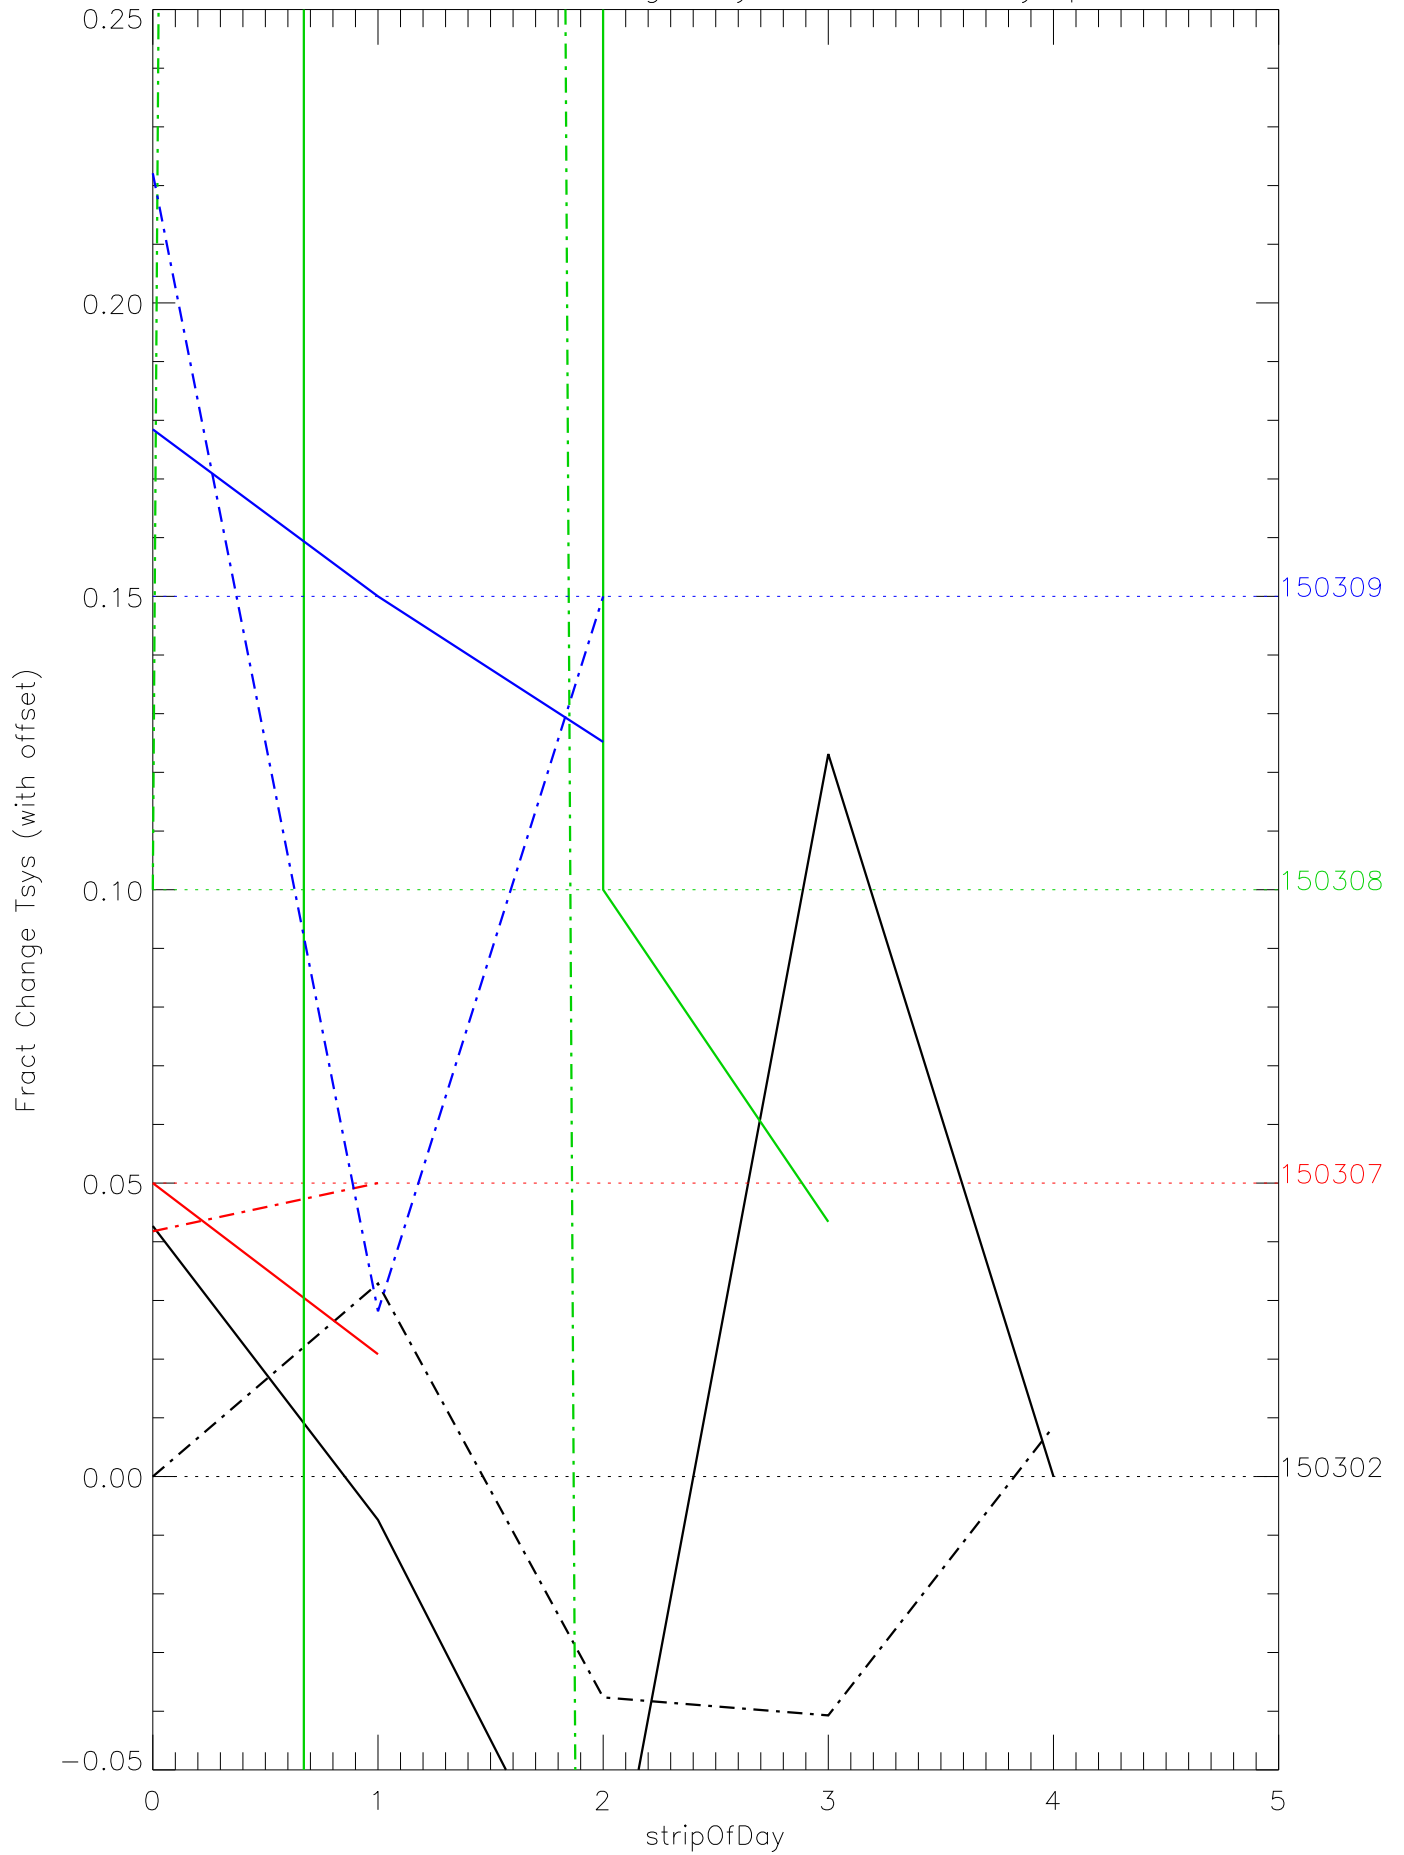

a2048 fractional change TsysK for each day. pixel:0

a2048 fractional change TsysK for each day. pixel:1

a2048 fractional change TsysK for each day. pixel:2

a2048 fractional change TsysK for each day. pixel:3

a2048 fractional change TsysK for each day. pixel:4

a2048 fractional change TsysK for each day. pixel:5

a2048 fractional change TsysK for each day. pixel:6