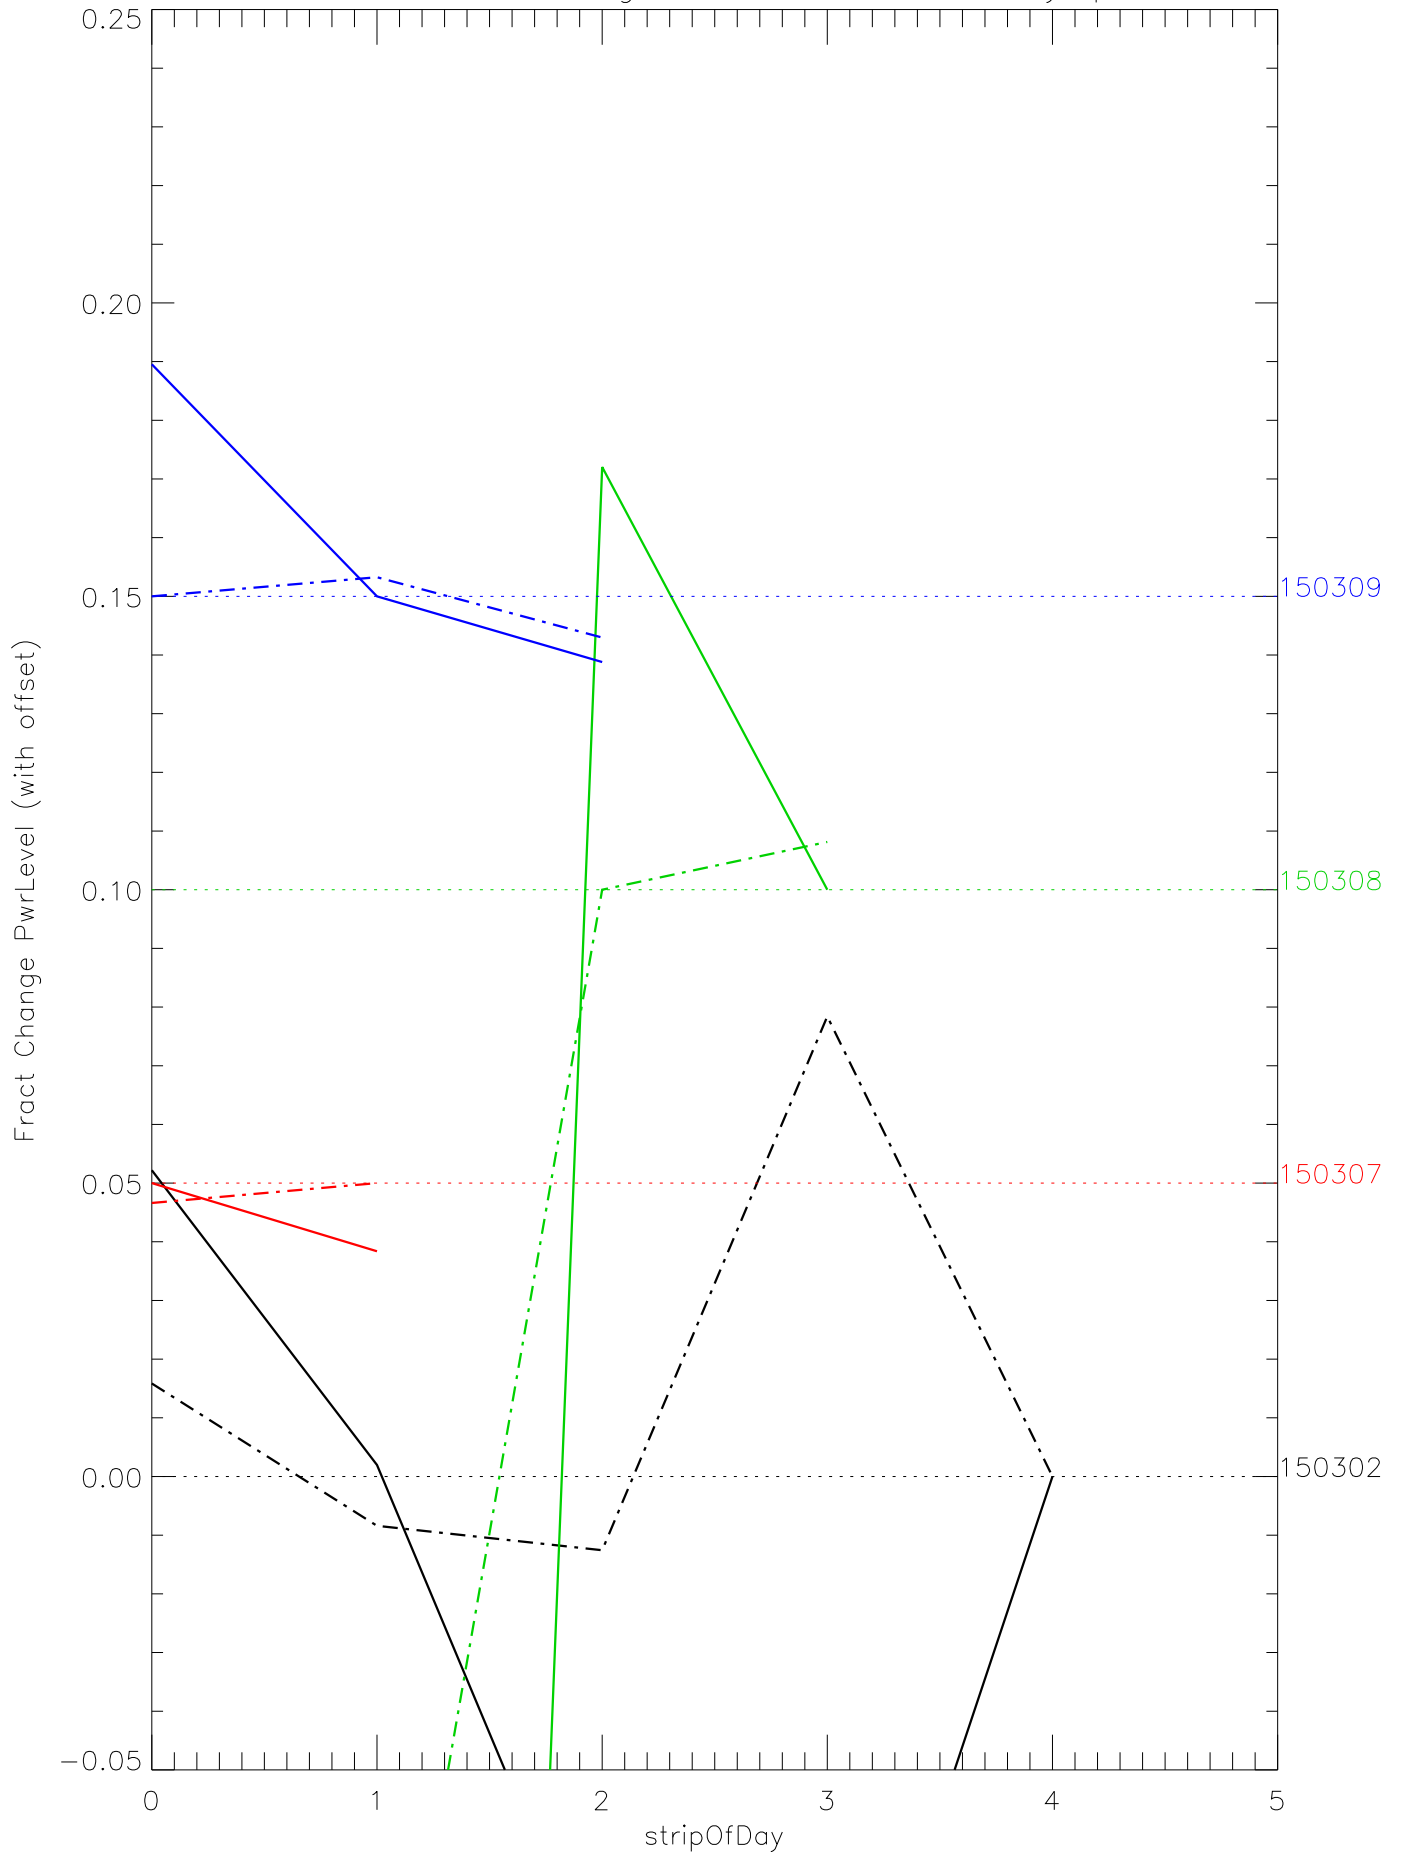

a2048 fractional change PwrLevel for each day. pixel:0

a2048 fractional change PwrLevel for each day. pixel:2

a2048 fractional change PwrLevel for each day. pixel:5

a2048 fractional change PwrLevel for each day. pixel:6