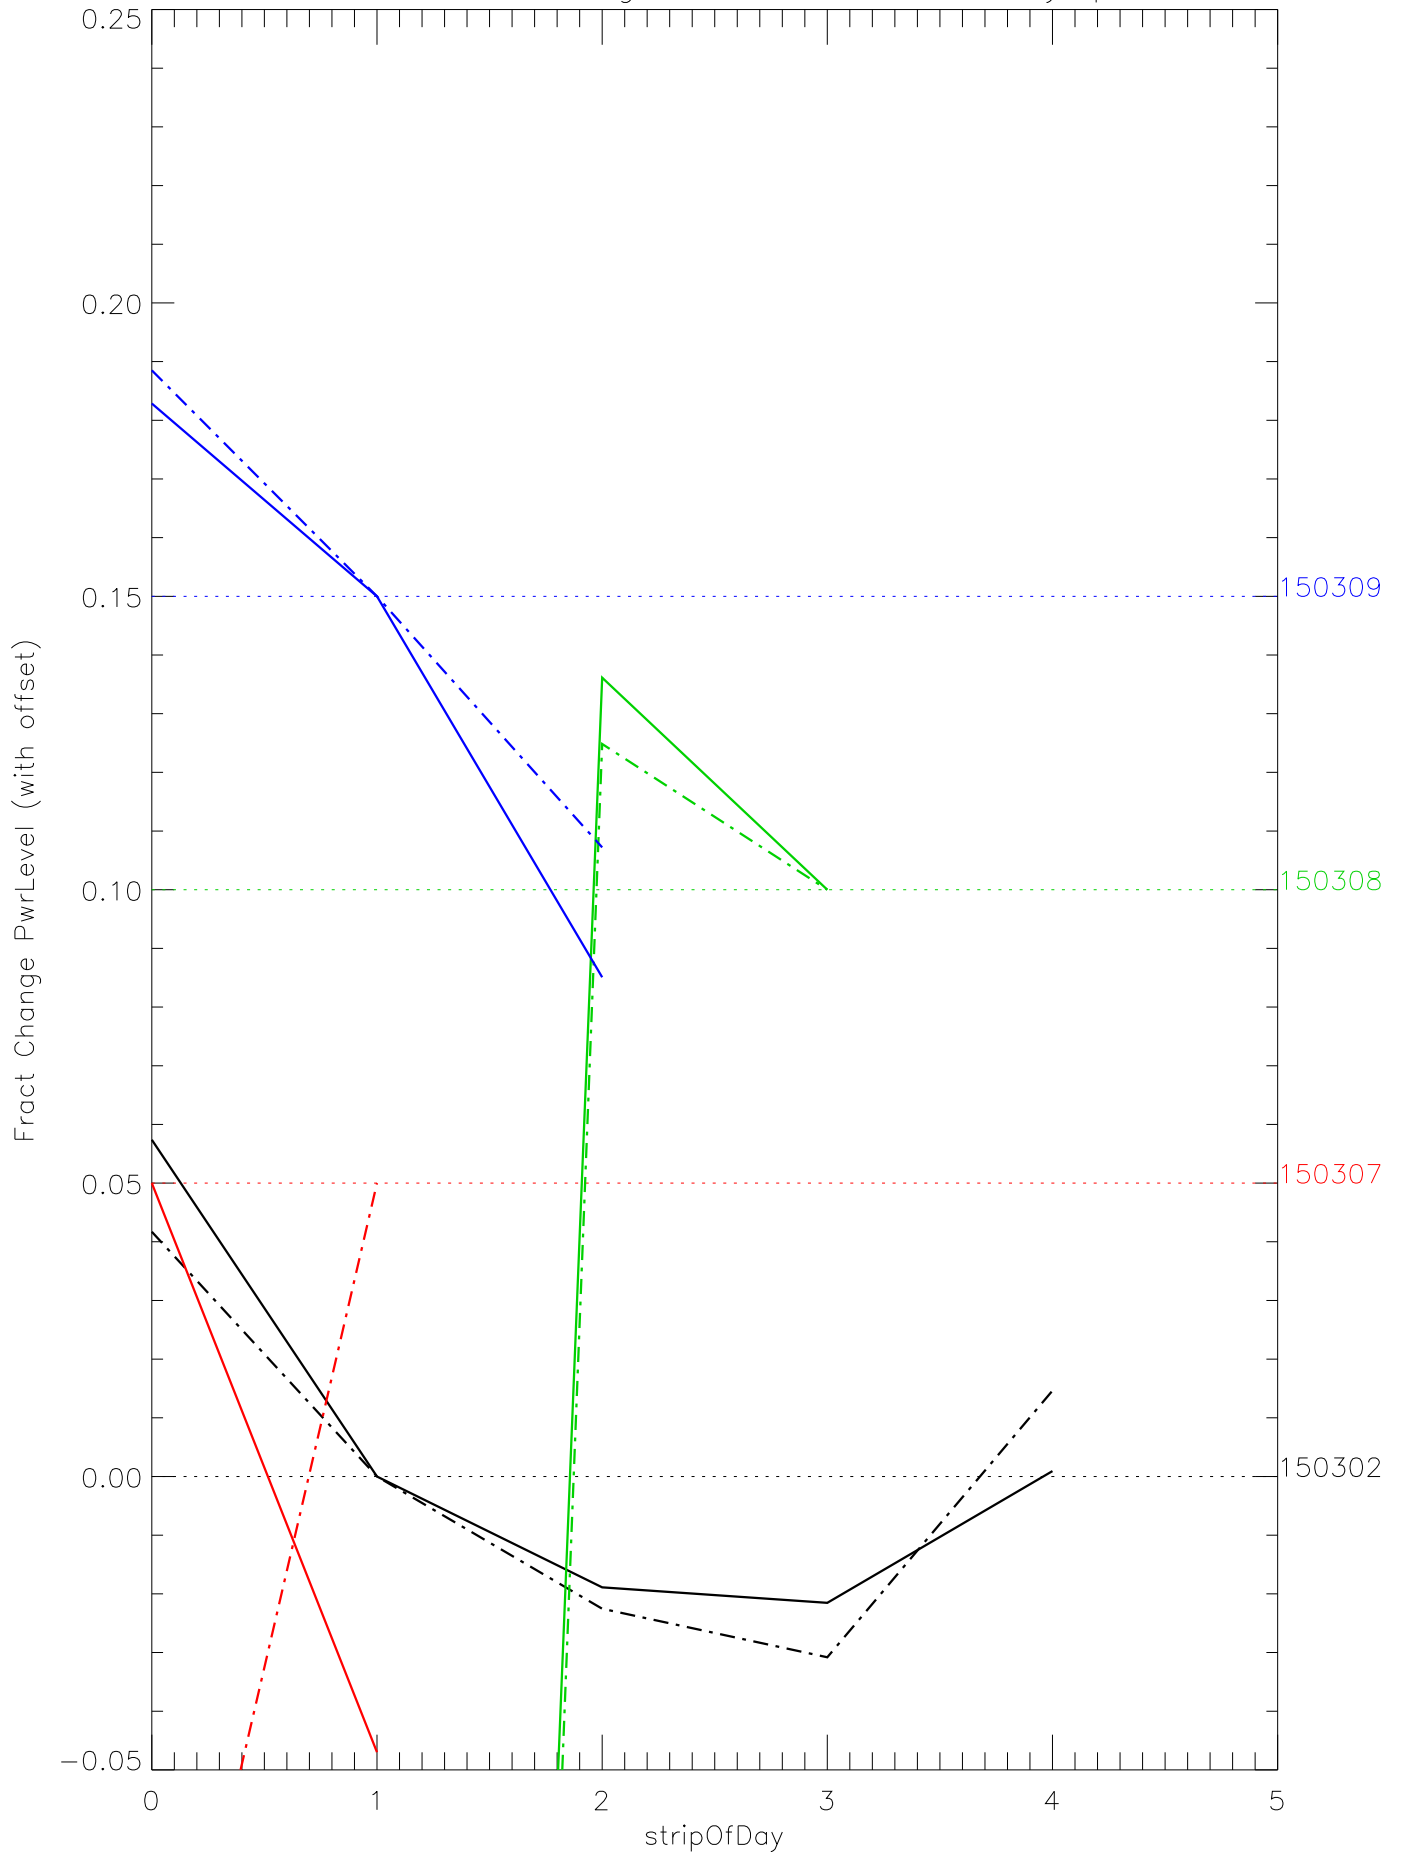

a2048 fractional change PwrLevel for each day. pixel:0

a2048 fractional change PwrLevel for each day. pixel:2

a2048 fractional change PwrLevel for each day. pixel:5

a2048 fractional change PwrLevel for each day. pixel:6