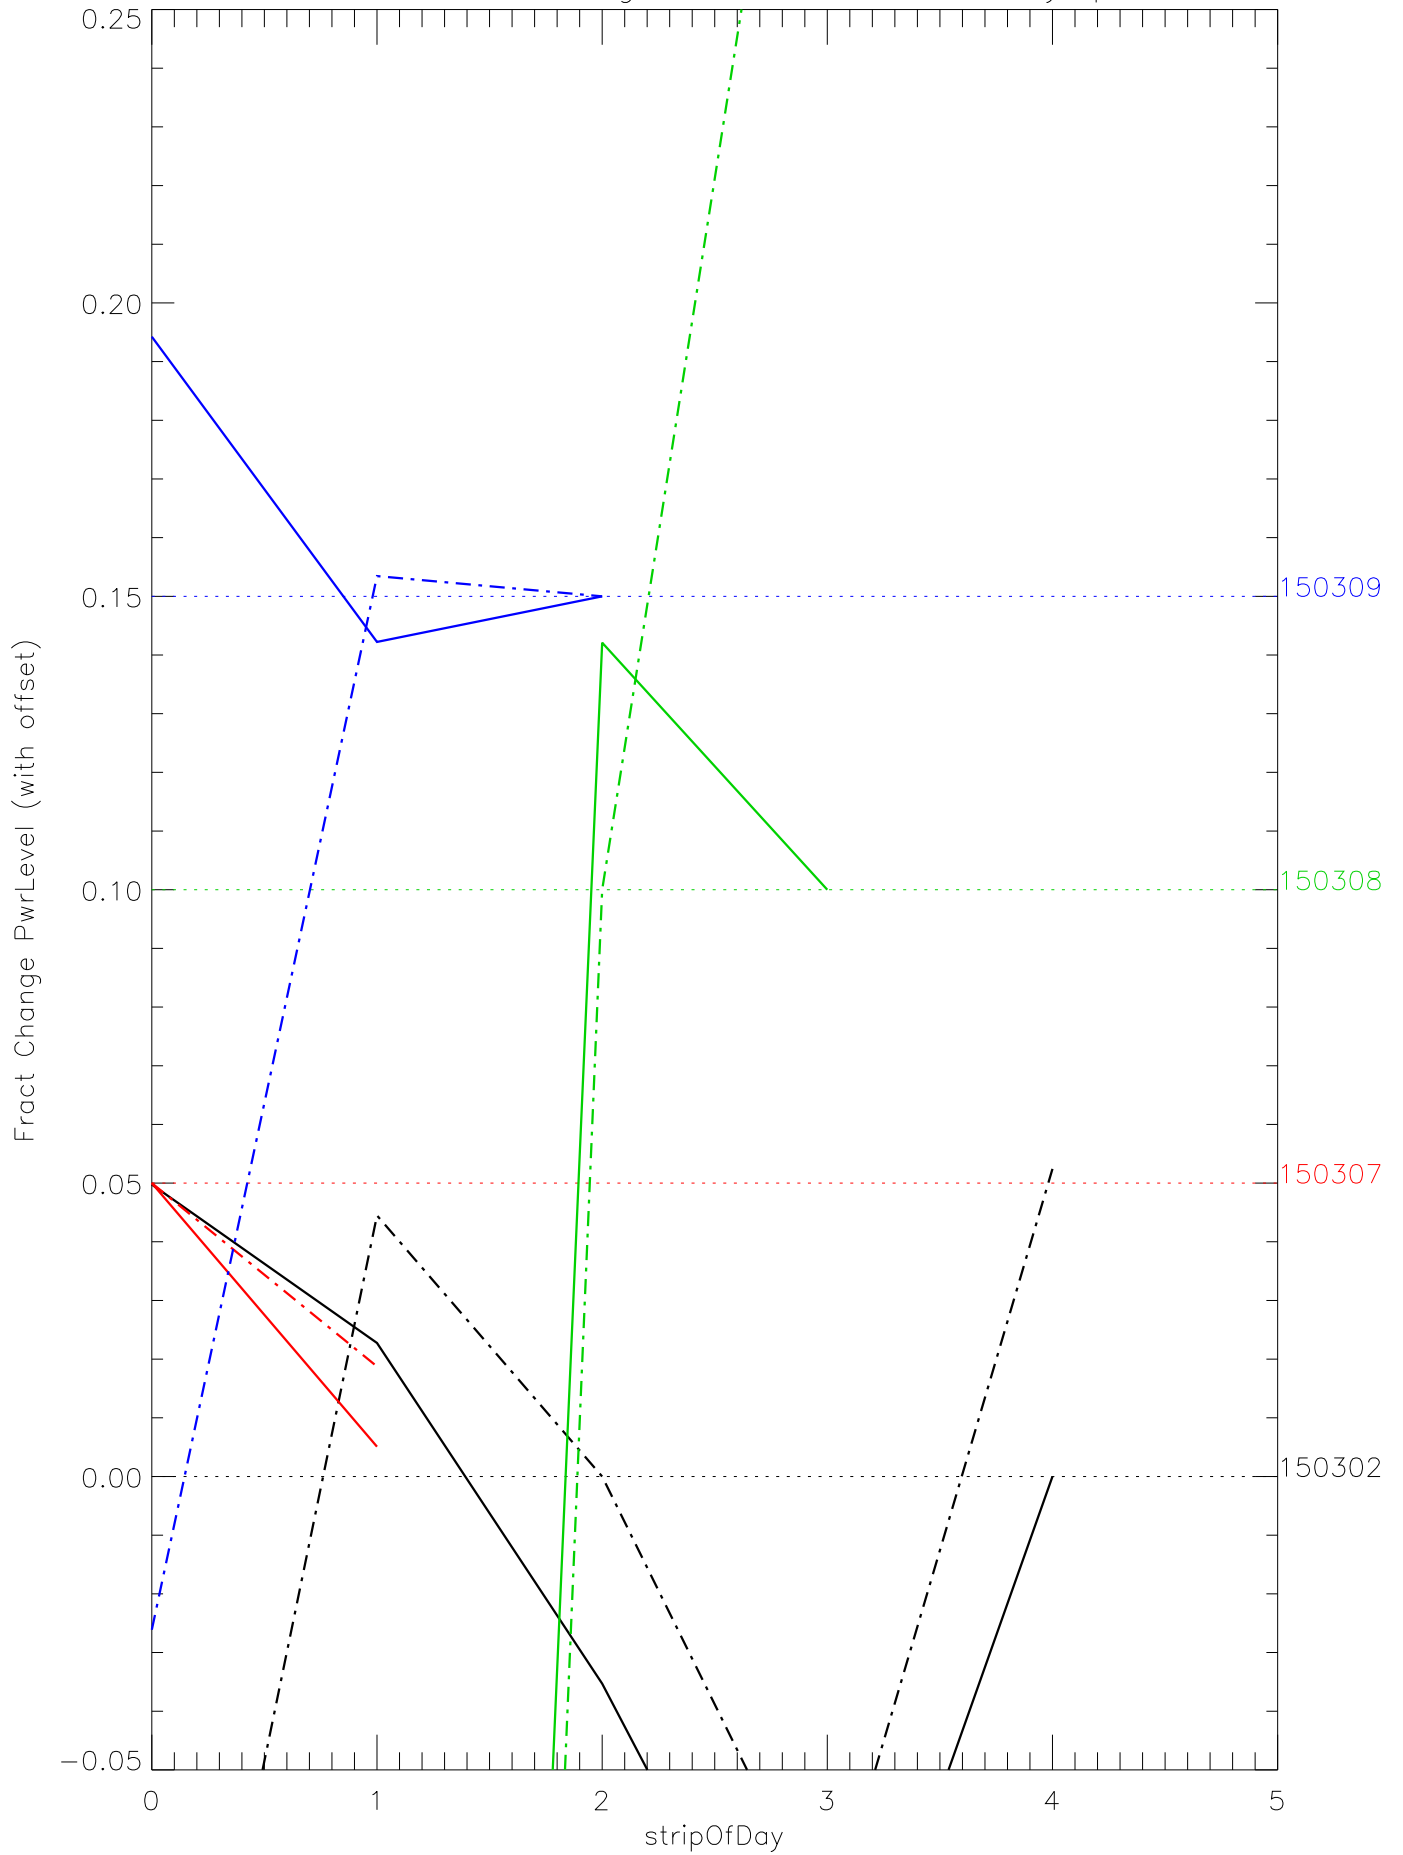

a2048 fractional change PwrLevel for each day. pixel:0

a2048 fractional change PwrLevel for each day. pixel:2

a2048 fractional change PwrLevel for each day. pixel:5

a2048 fractional change PwrLevel for each day. pixel:6