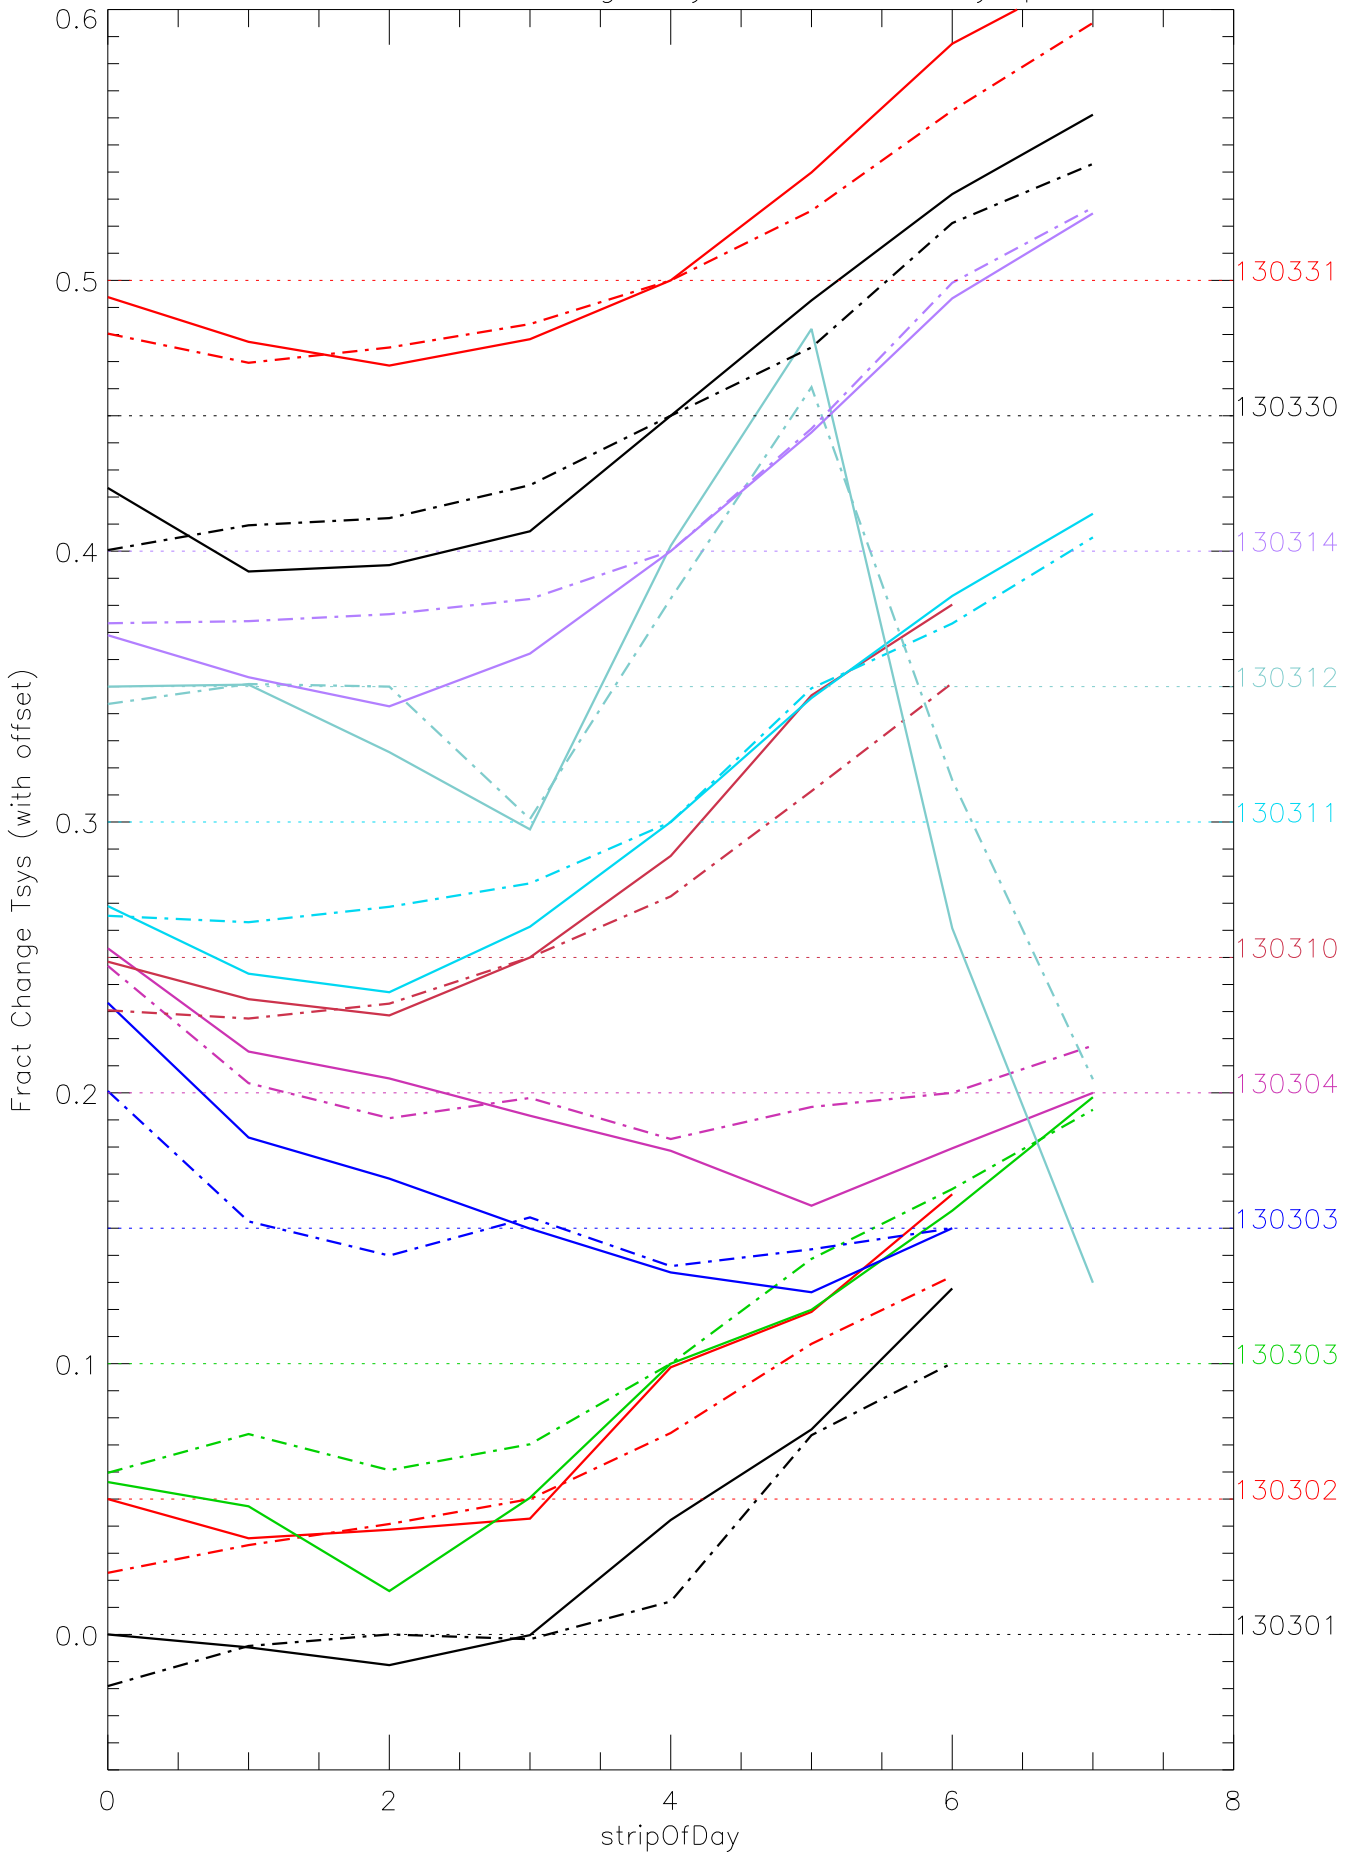

a2048 fractional change TsysK for each day. pixel:0

a2048 fractional change TsysK for each day. pixel:1

a2048 fractional change TsysK for each day. pixel:2

a2048 fractional change TsysK for each day. pixel:3

a2048 fractional change TsysK for each day. pixel:4

a2048 fractional change TsysK for each day. pixel:5

a2048 fractional change TsysK for each day. pixel:6