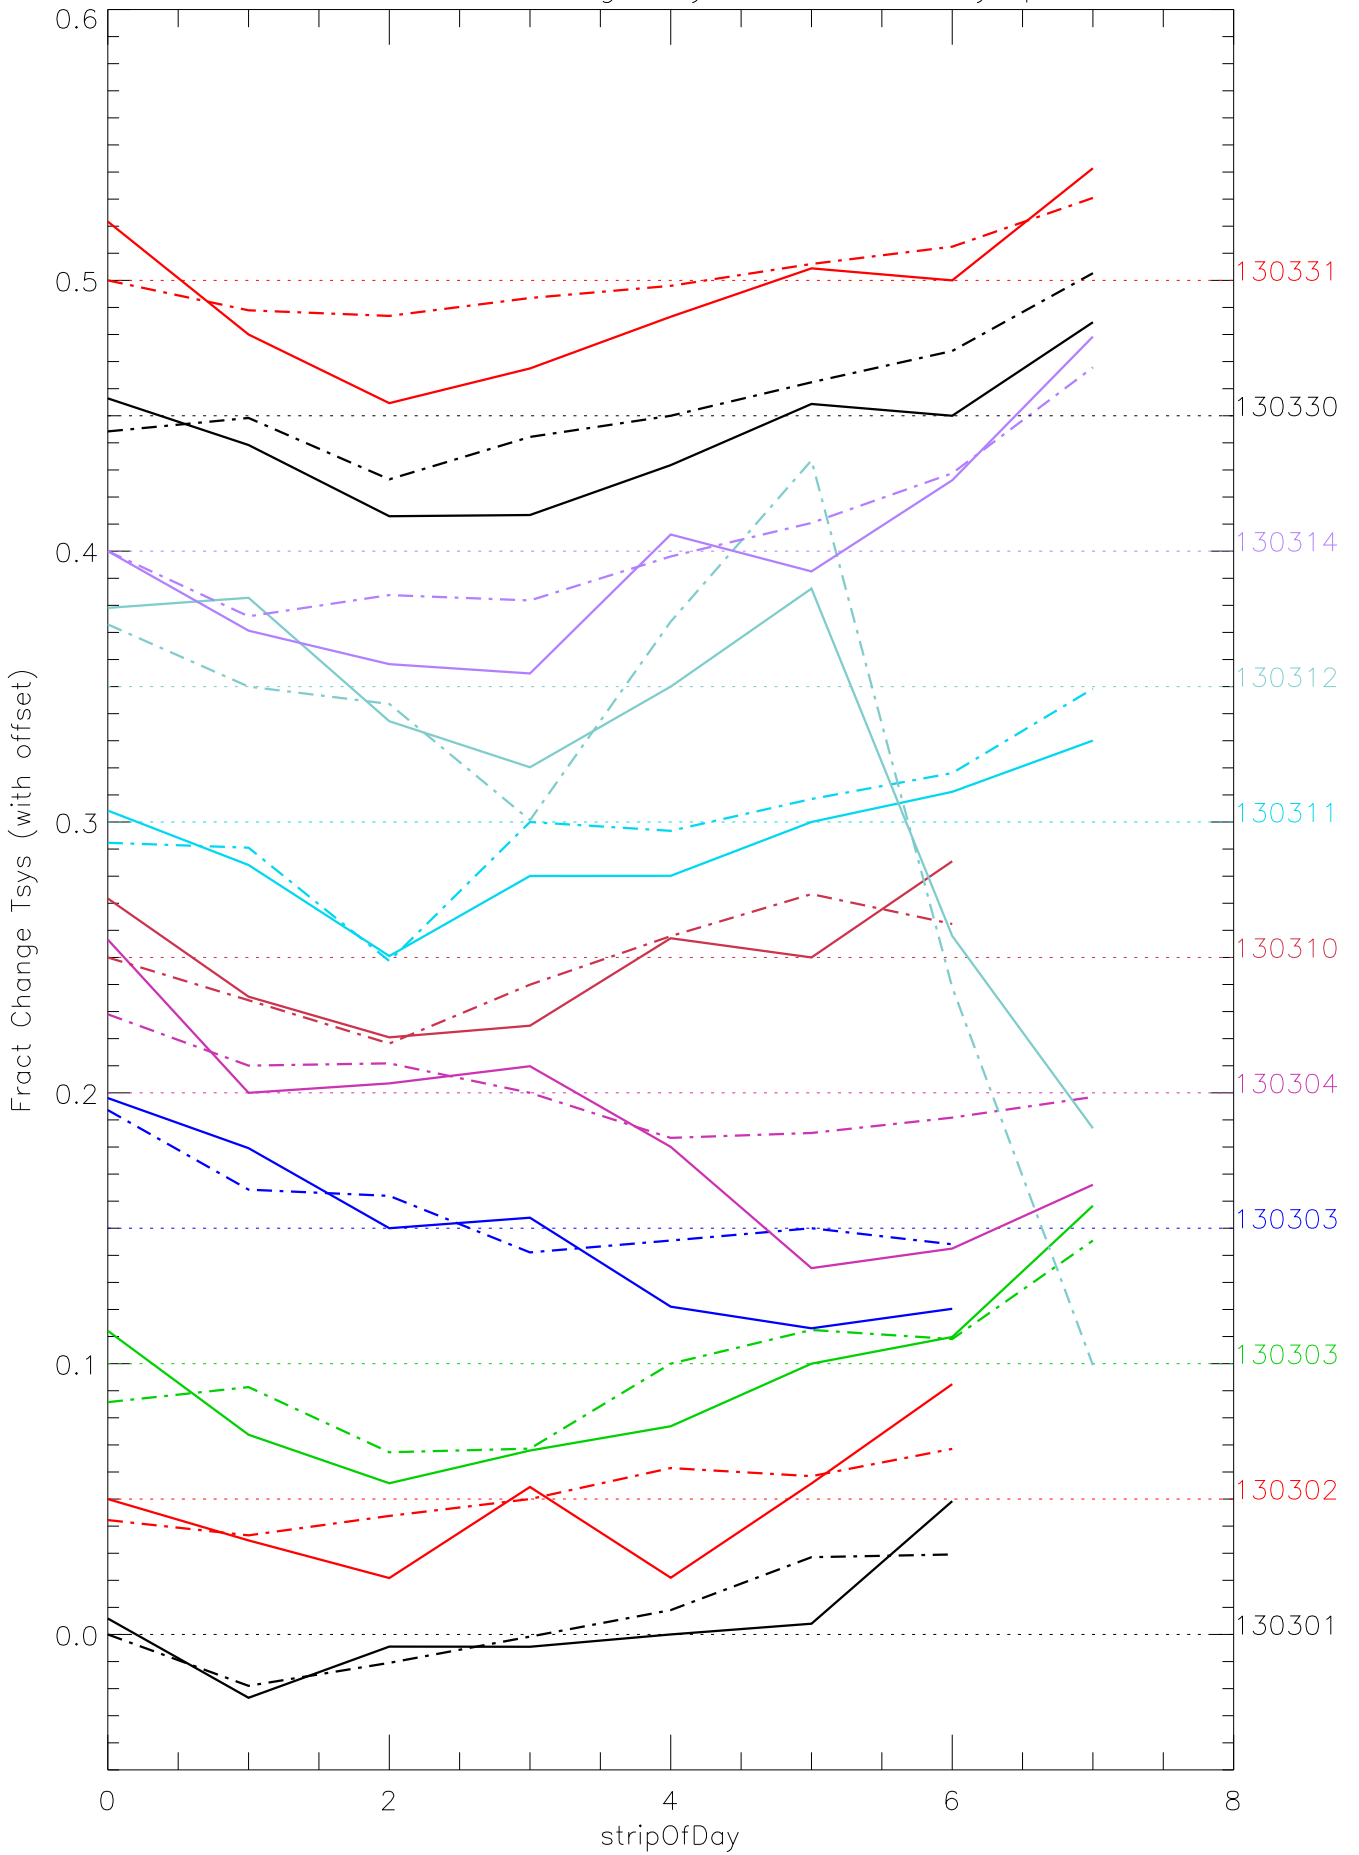

a2048 fractional change TsysK for each day. pixel:0

a2048 fractional change TsysK for each day. pixel:1

a2048 fractional change TsysK for each day. pixel:2

a2048 fractional change TsysK for each day. pixel:3

a2048 fractional change TsysK for each day. pixel:4

a2048 fractional change TsysK for each day. pixel:5

a2048 fractional change TsysK for each day. pixel:6