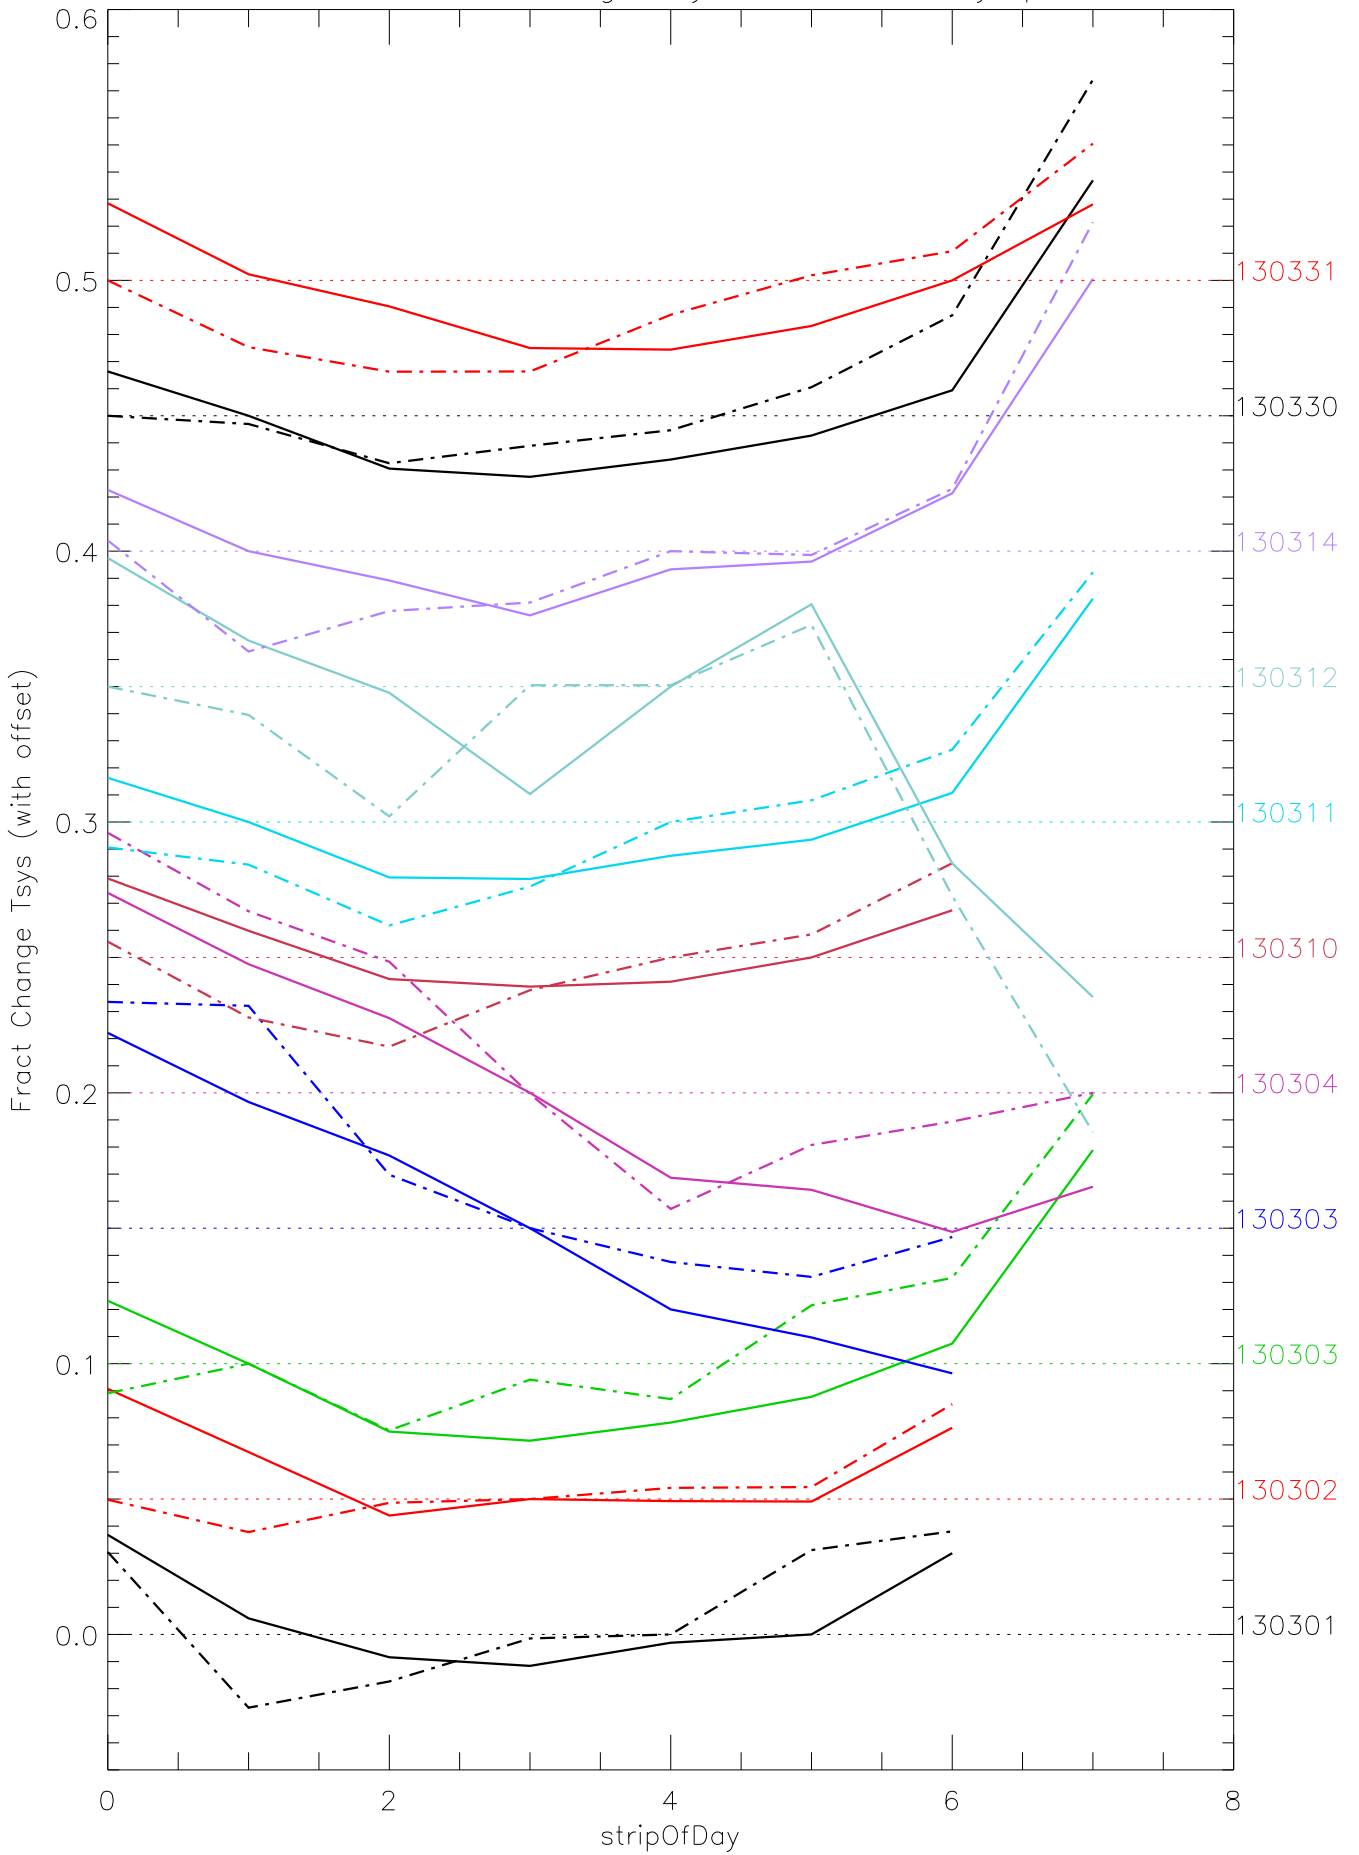

a2048 fractional change TsysK for each day. pixel:0

a2048 fractional change TsysK for each day. pixel:1

a2048 fractional change TsysK for each day. pixel:2

a2048 fractional change TsysK for each day. pixel:3

a2048 fractional change TsysK for each day. pixel:4

a2048 fractional change TsysK for each day. pixel:5

a2048 fractional change TsysK for each day. pixel:6