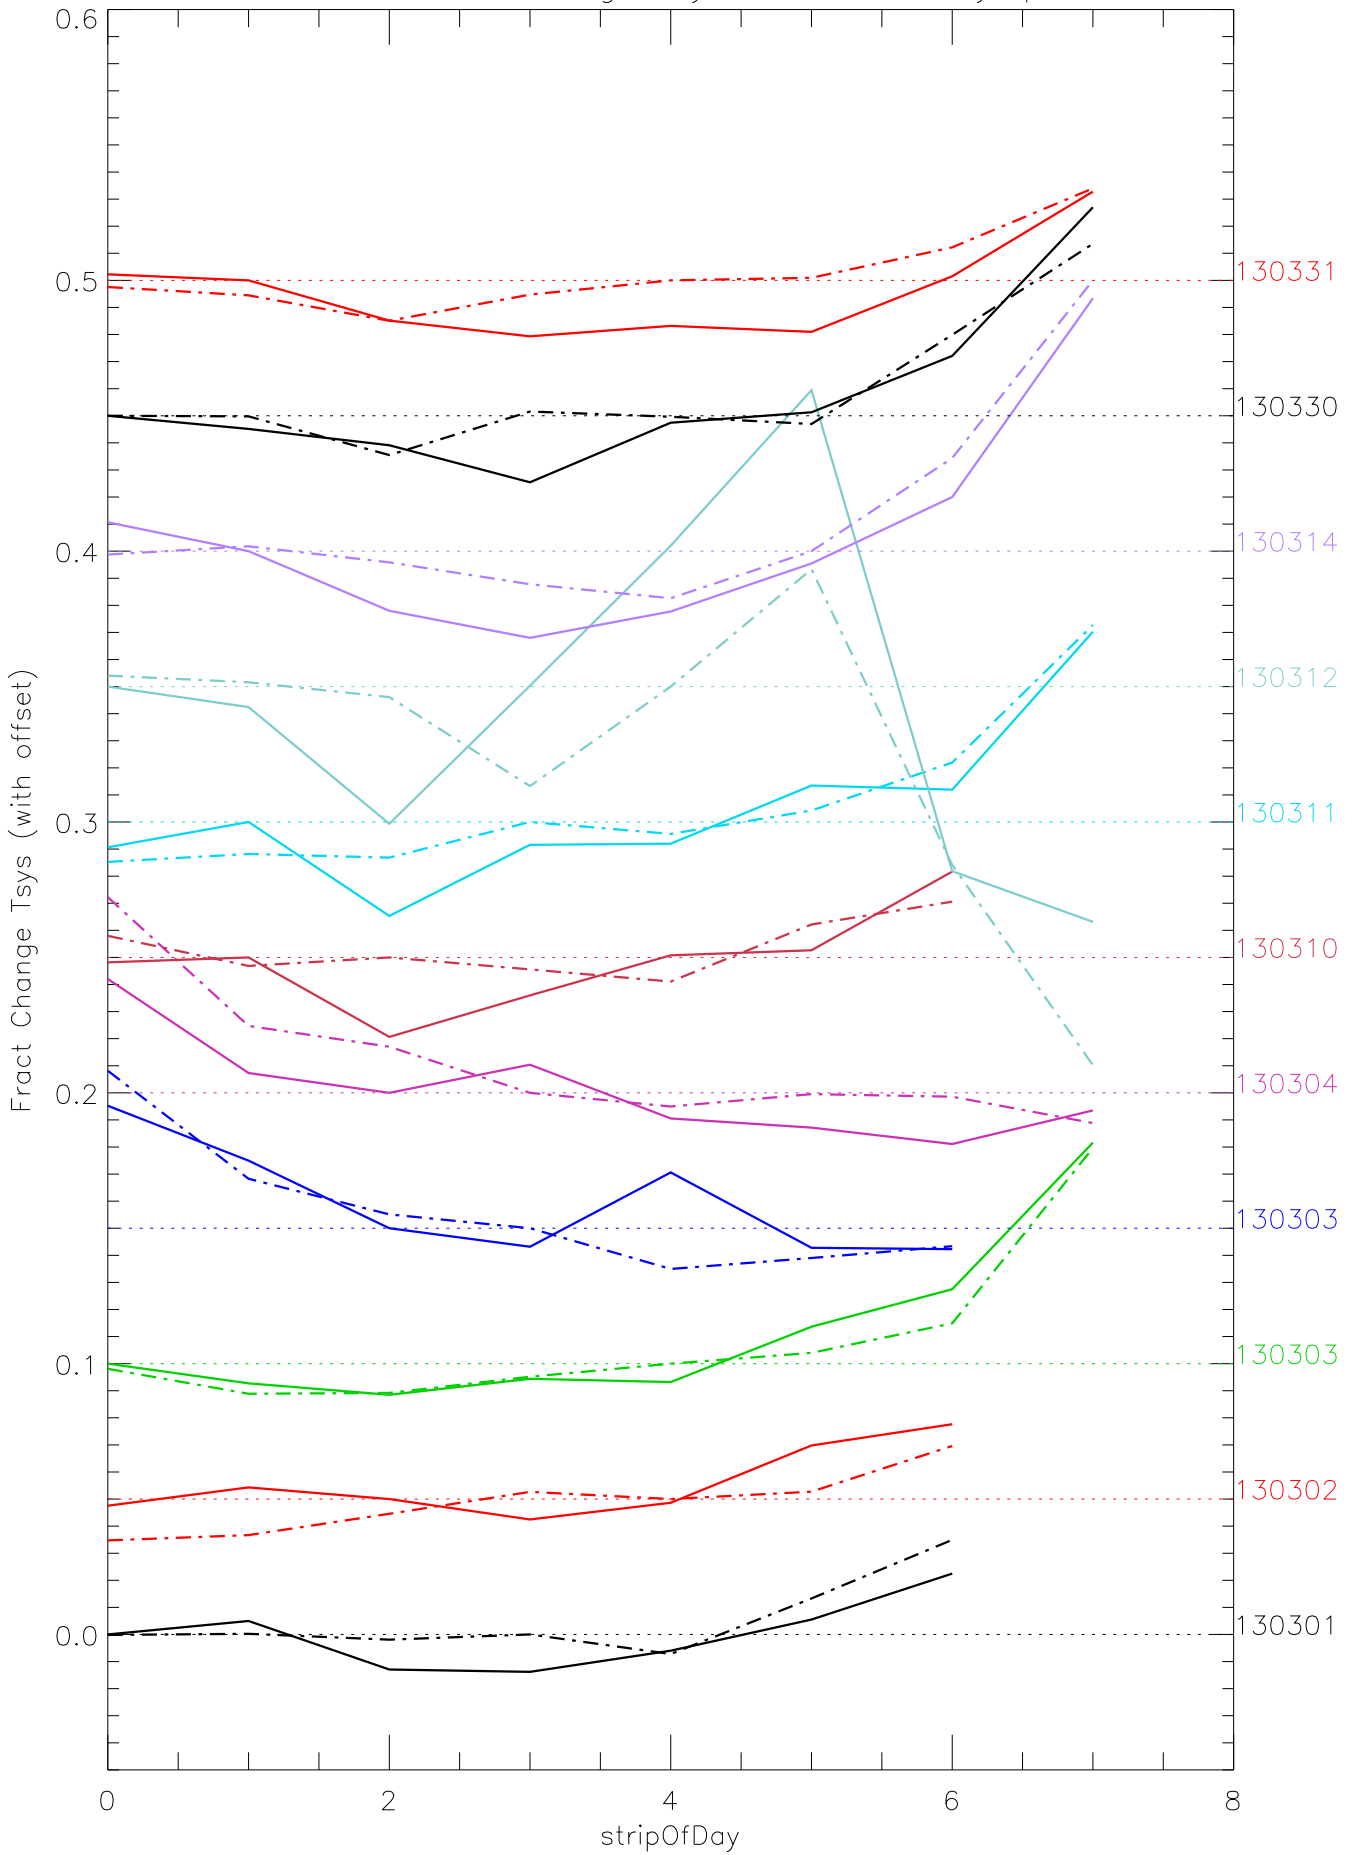

a2048 fractional change TsysK for each day. pixel:0

a2048 fractional change TsysK for each day. pixel:1

a2048 fractional change TsysK for each day. pixel:2

a2048 fractional change TsysK for each day. pixel:3

a2048 fractional change TsysK for each day. pixel:4

a2048 fractional change TsysK for each day. pixel:5

a2048 fractional change TsysK for each day. pixel:6