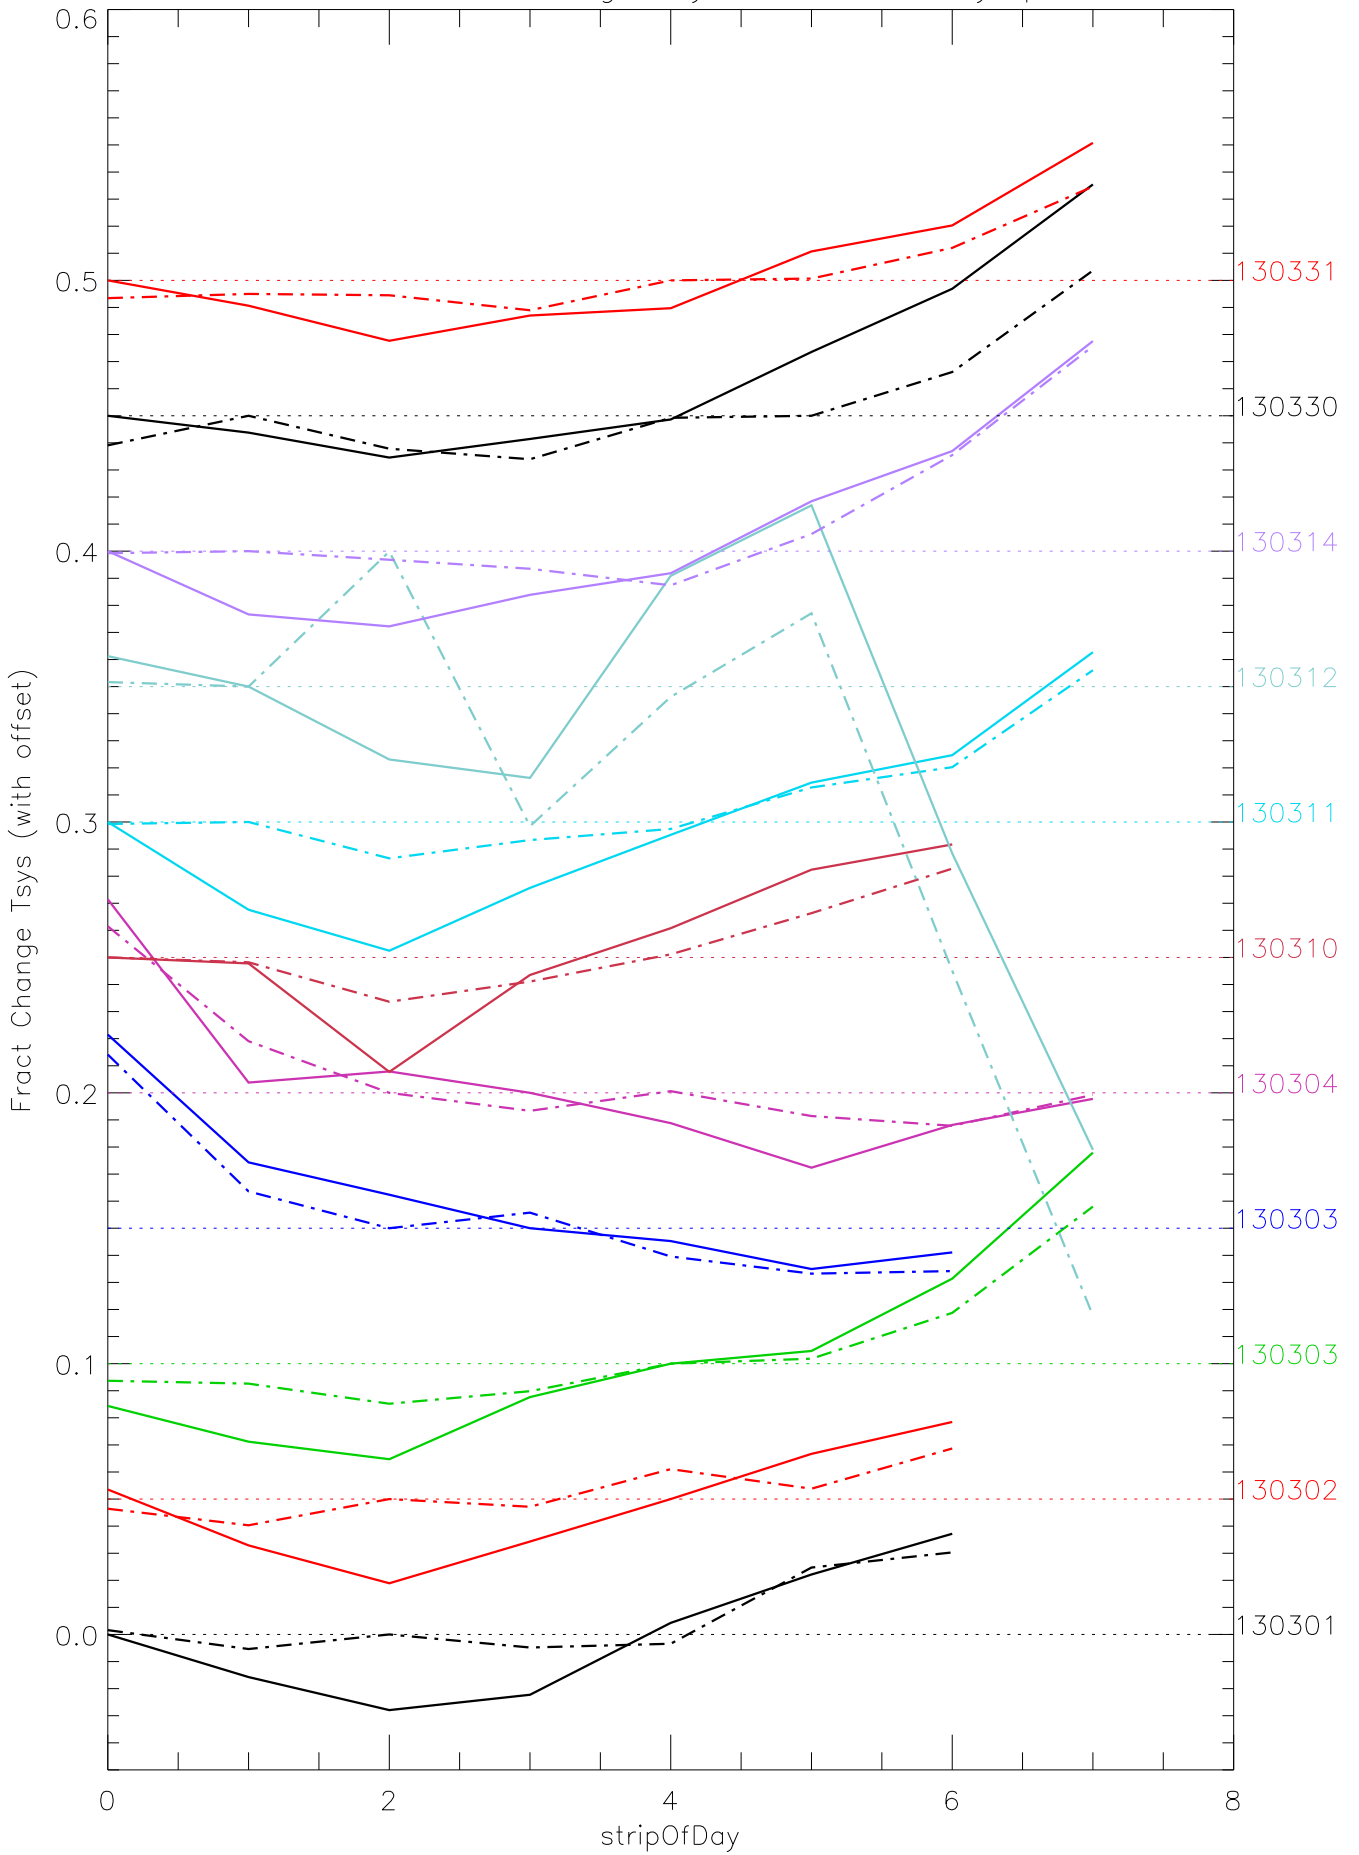

a2048 fractional change TsysK for each day. pixel:0

a2048 fractional change TsysK for each day. pixel:1

a2048 fractional change TsysK for each day. pixel:2

a2048 fractional change TsysK for each day. pixel:3

a2048 fractional change TsysK for each day. pixel:4

a2048 fractional change TsysK for each day. pixel:5

a2048 fractional change TsysK for each day. pixel:6