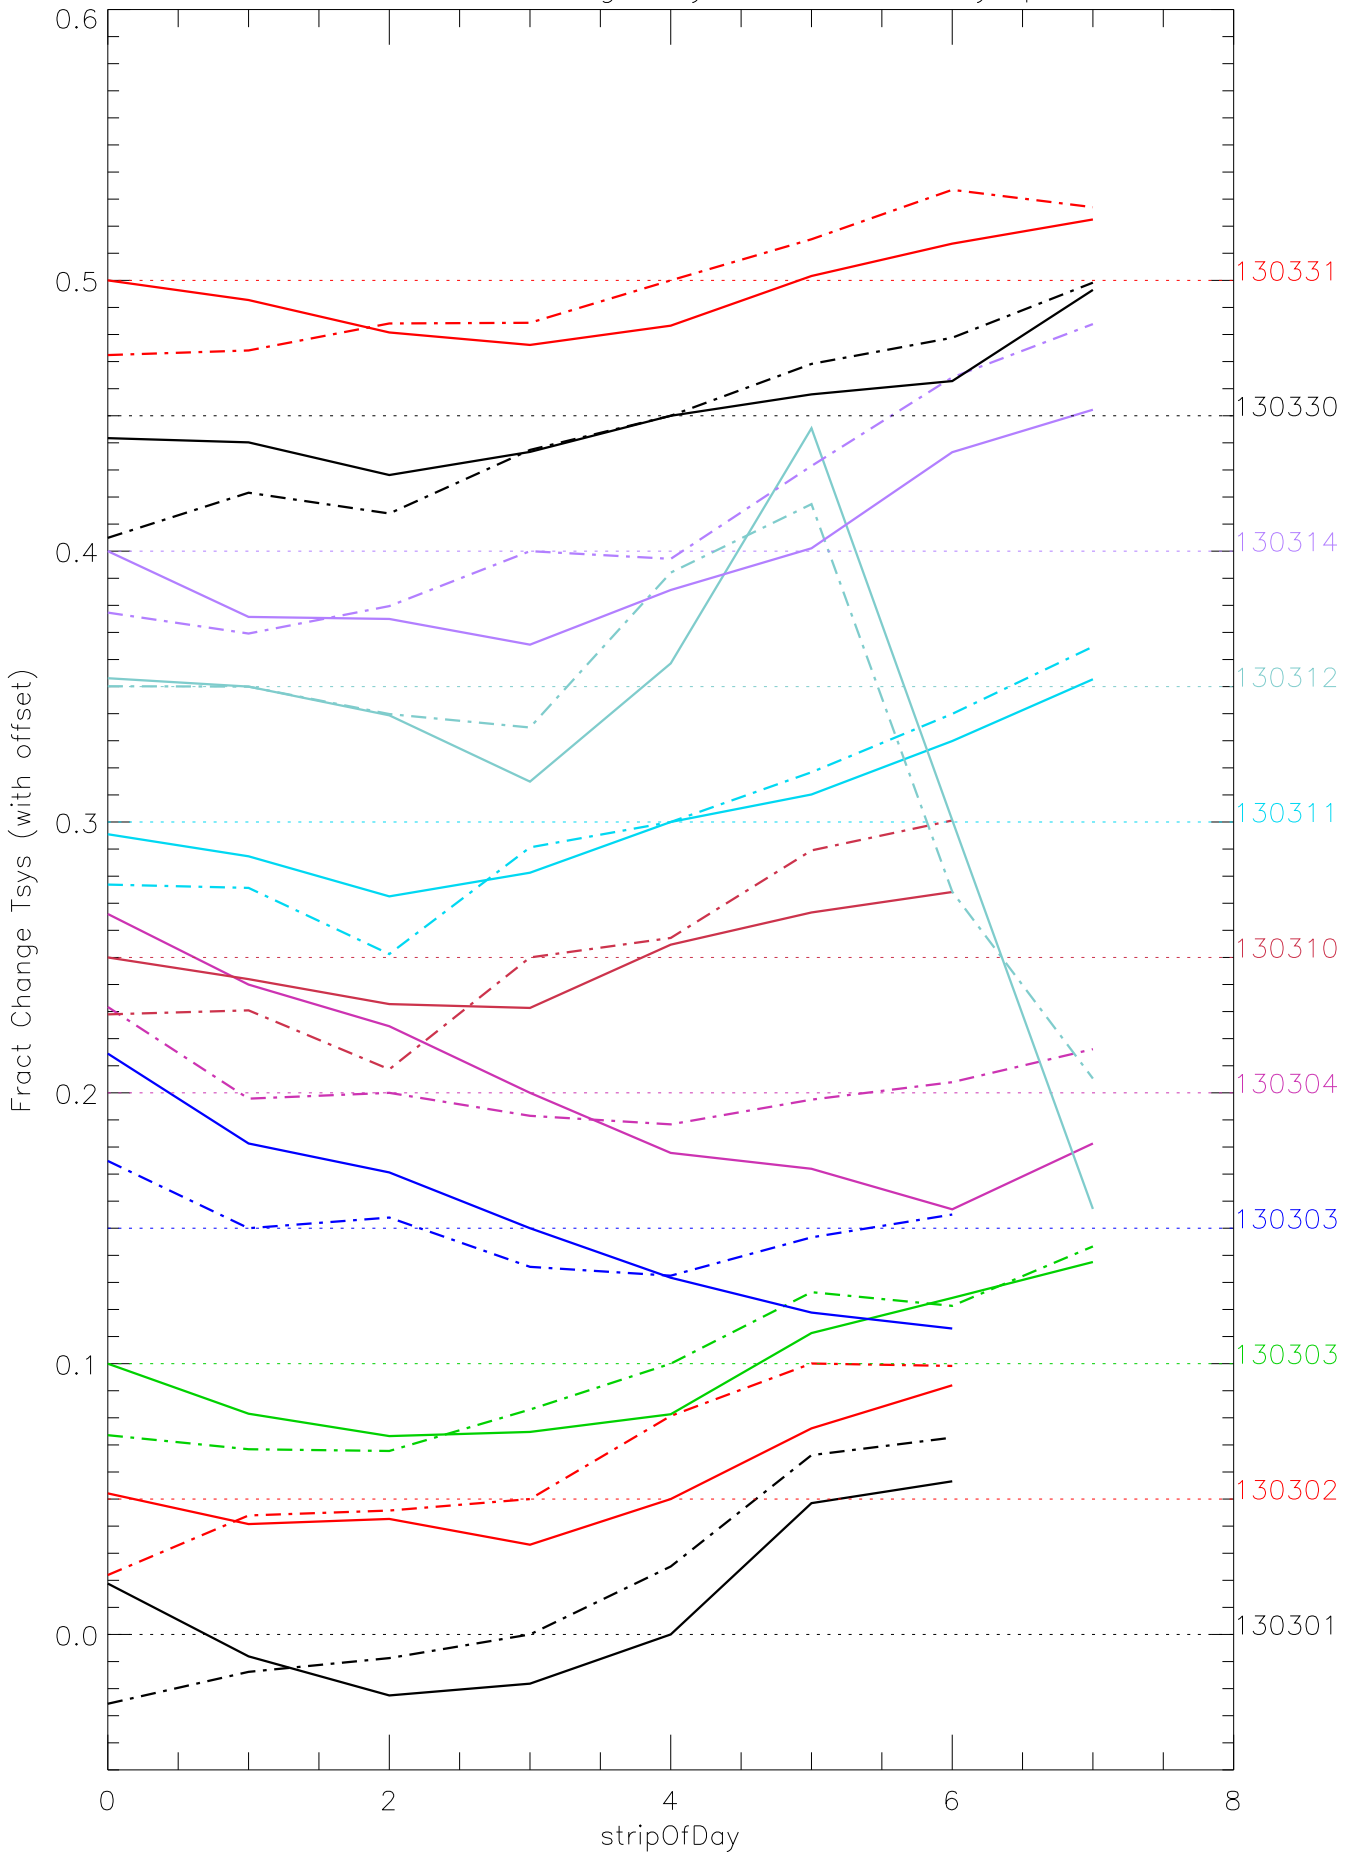

a2048 fractional change TsysK for each day. pixel:0

a2048 fractional change TsysK for each day. pixel:1

a2048 fractional change TsysK for each day. pixel:2

a2048 fractional change TsysK for each day. pixel:3

a2048 fractional change TsysK for each day. pixel:4

a2048 fractional change TsysK for each day. pixel:5

a2048 fractional change TsysK for each day. pixel:6