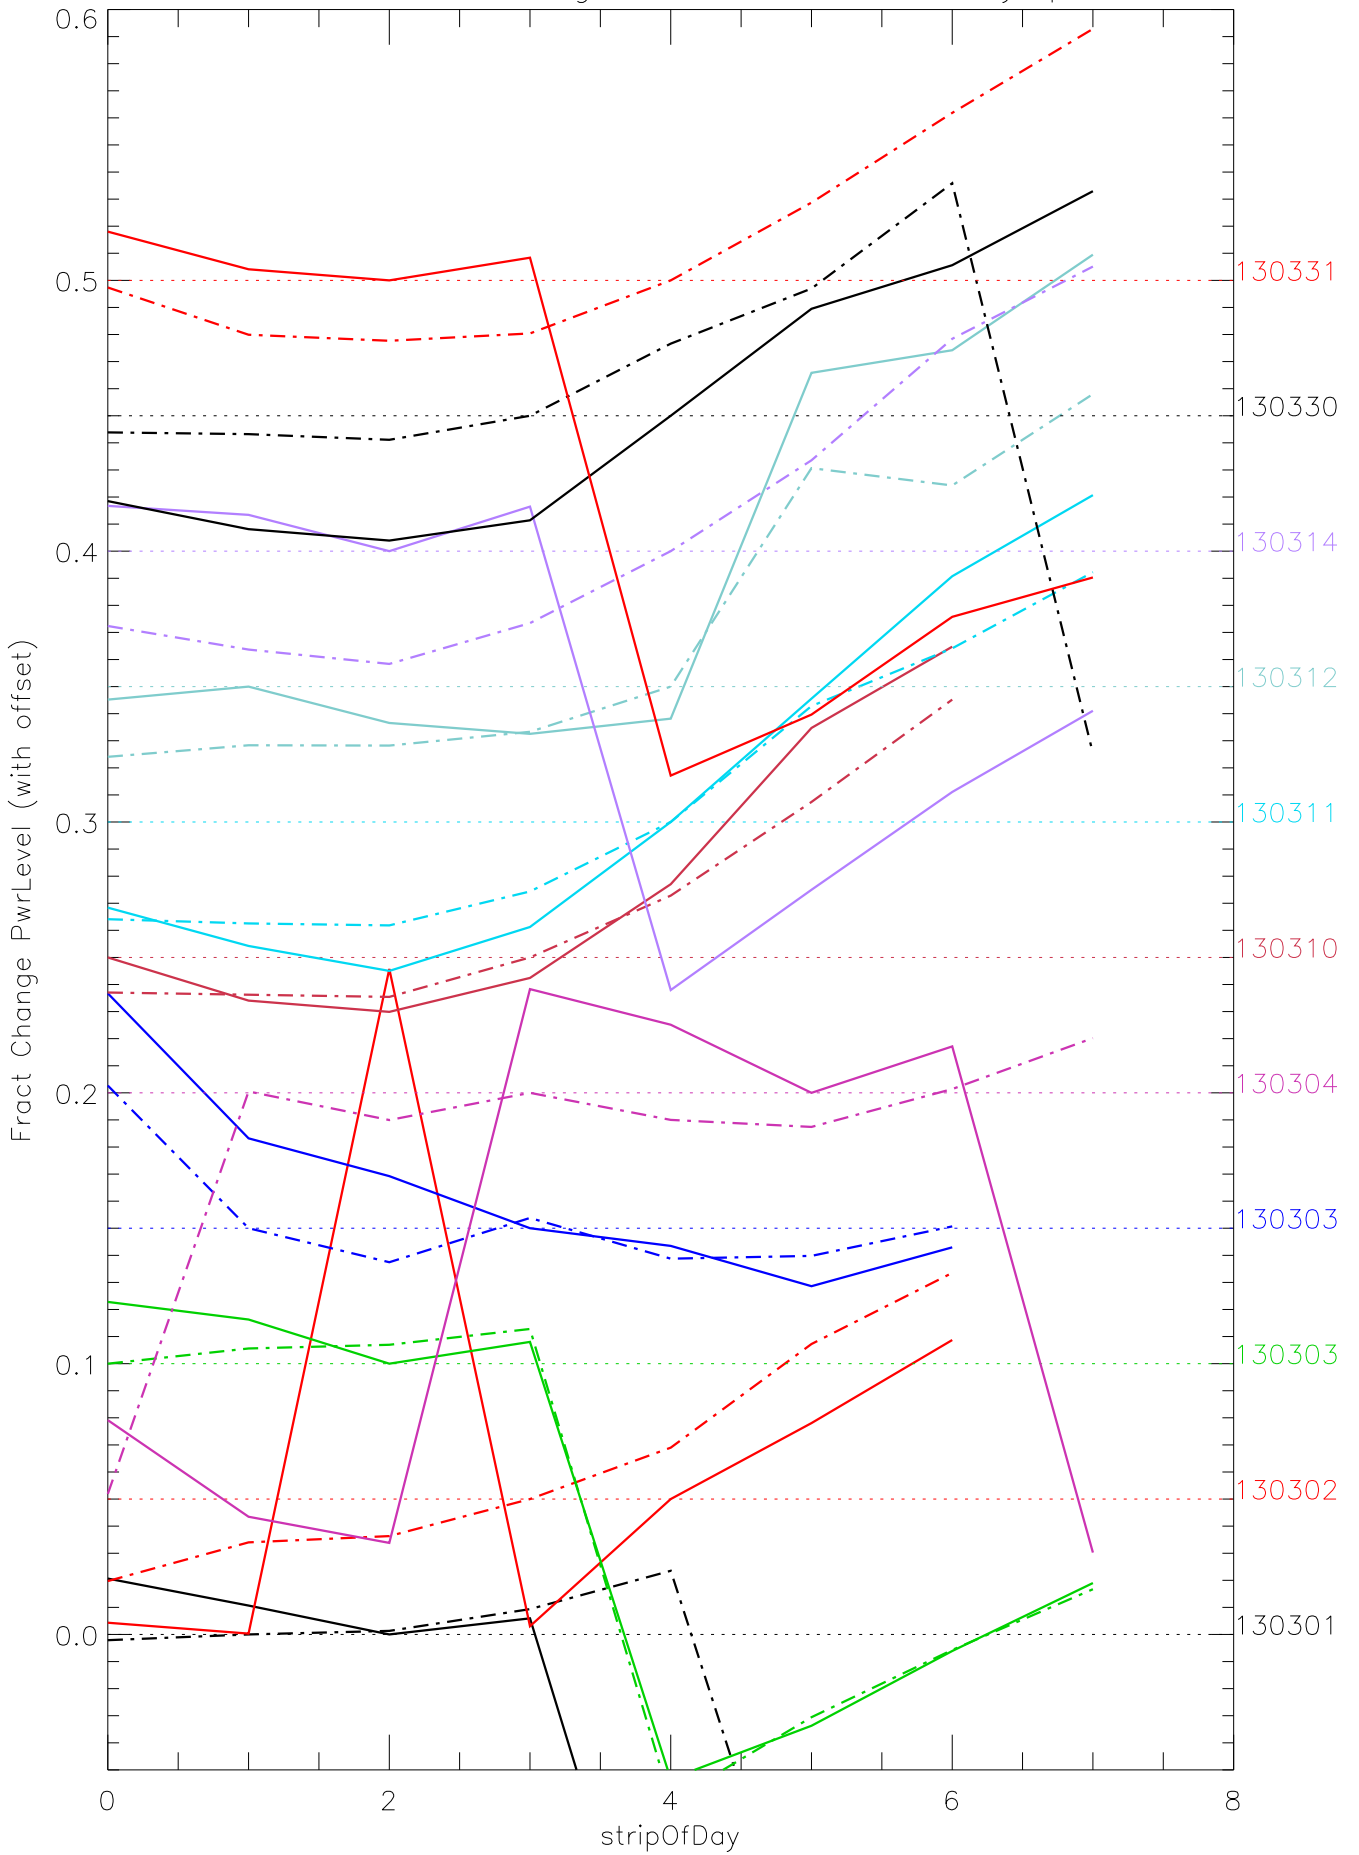

a2048 fractional change PwrLevel for each day. pixel:0

a2048 fractional change PwrLevel for each day. pixel:1

a2048 fractional change PwrLevel for each day. pixel:2

a2048 fractional change PwrLevel for each day. pixel:3

a2048 fractional change PwrLevel for each day. pixel:4

a2048 fractional change PwrLevel for each day. pixel:5

a2048 fractional change PwrLevel for each day. pixel:6