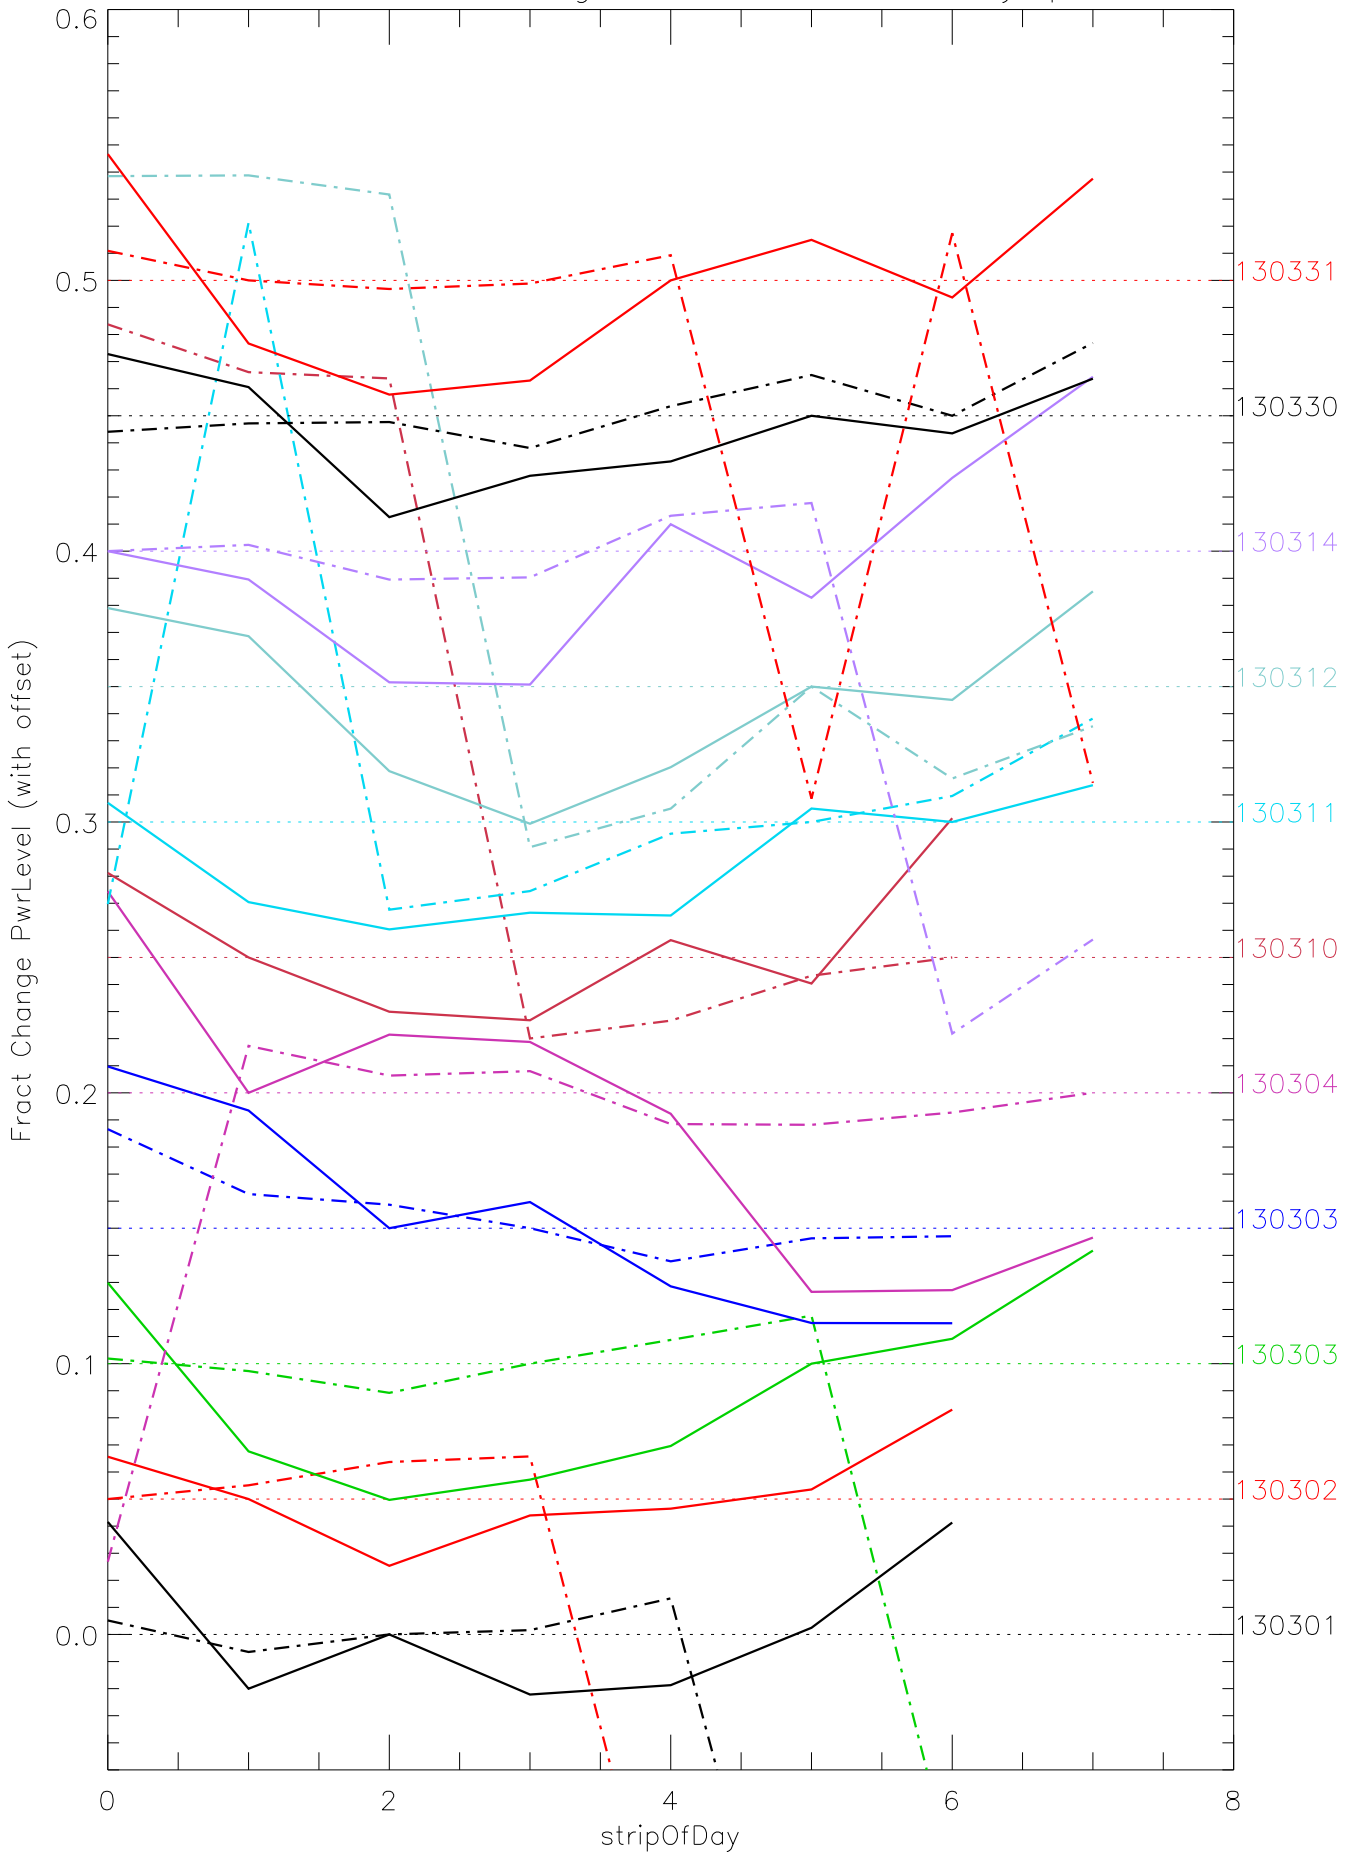

a2048 fractional change PwrLevel for each day. pixel:0

a2048 fractional change PwrLevel for each day. pixel:1

a2048 fractional change PwrLevel for each day. pixel:2

a2048 fractional change PwrLevel for each day. pixel:3

a2048 fractional change PwrLevel for each day. pixel:4

a2048 fractional change PwrLevel for each day. pixel:5

a2048 fractional change PwrLevel for each day. pixel:6