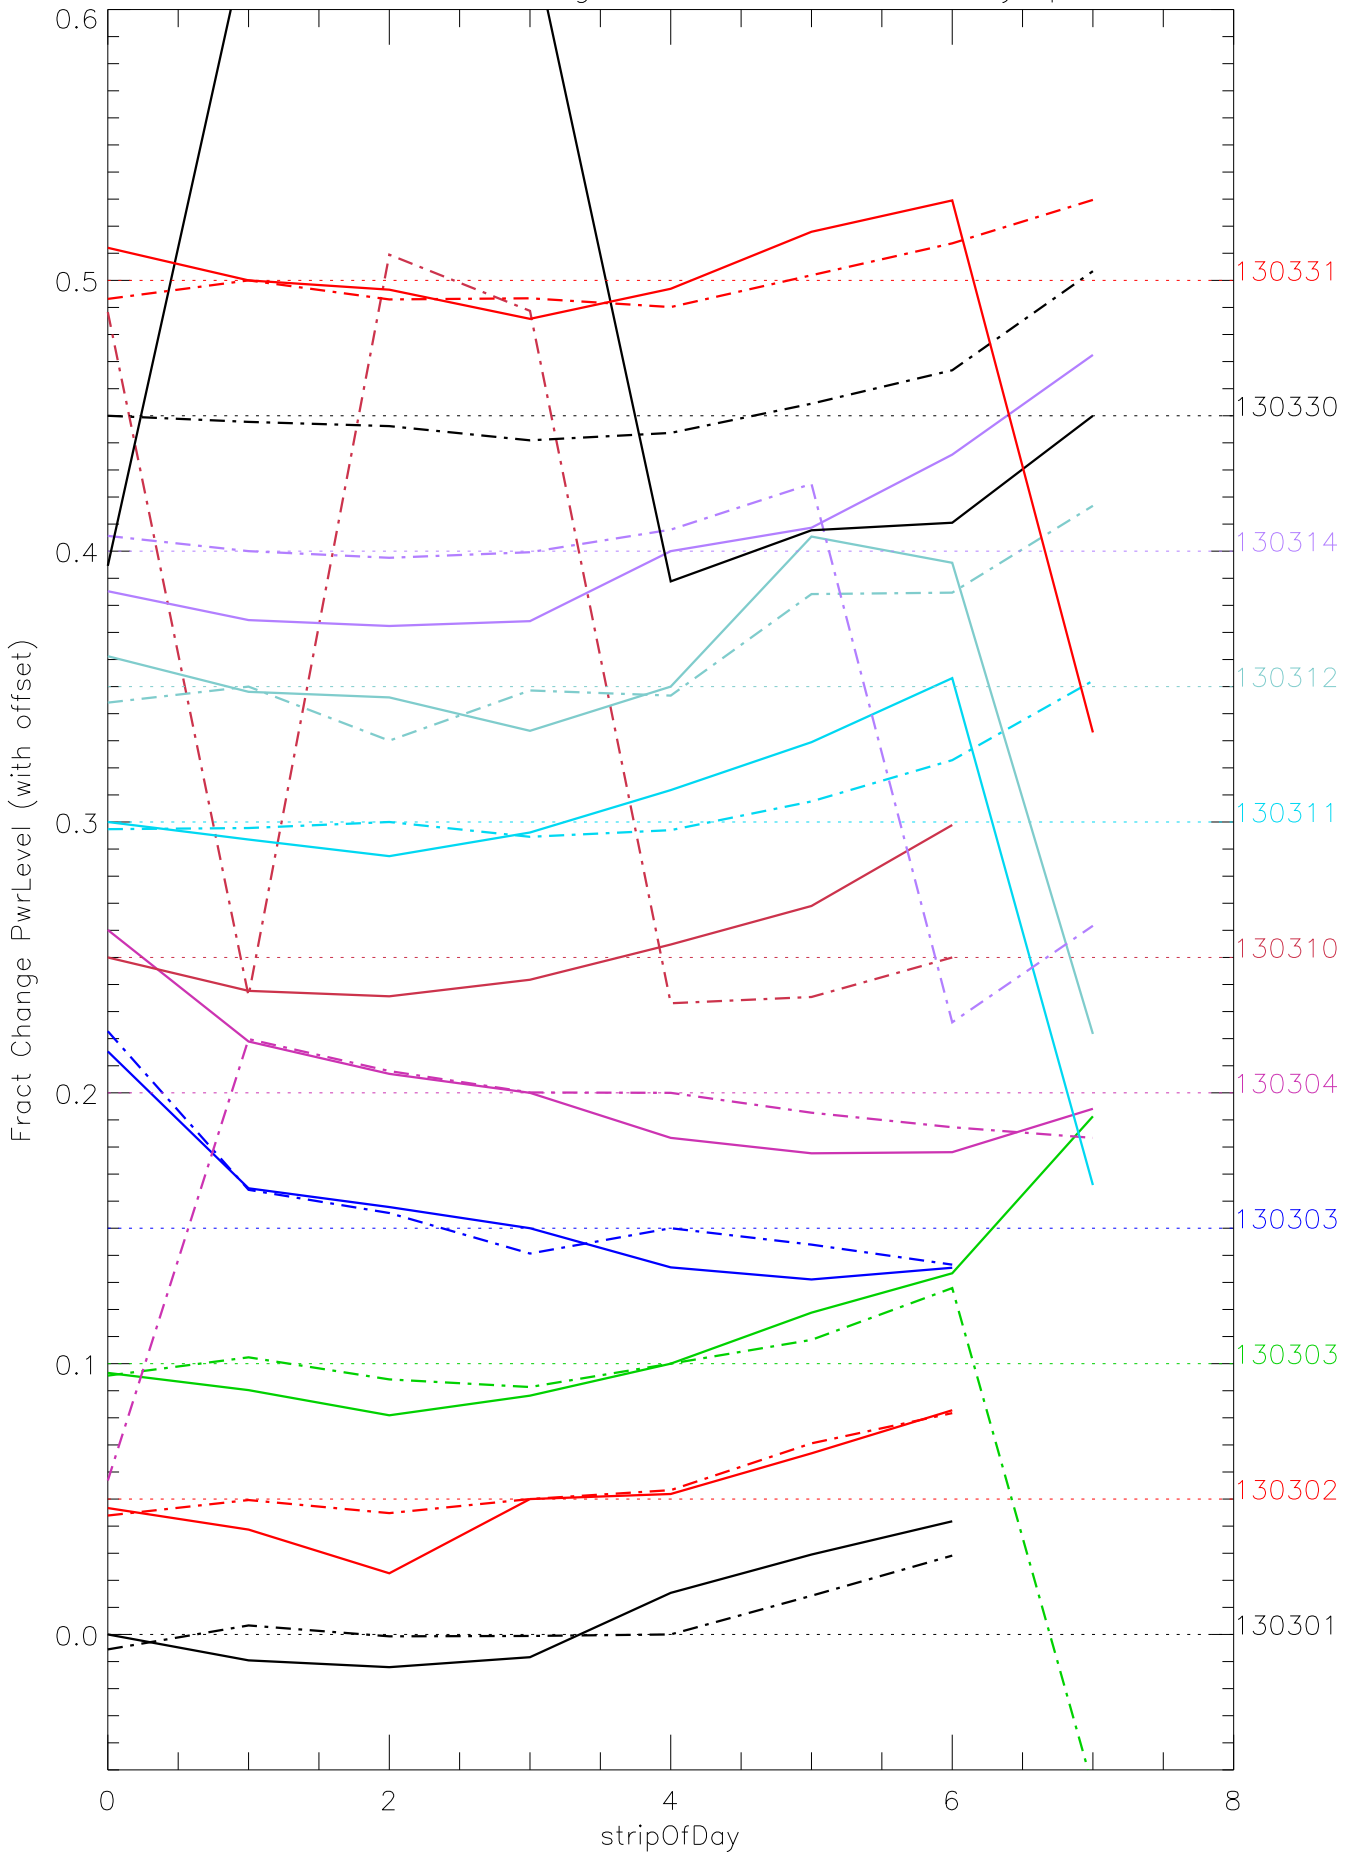

a2048 fractional change PwrLevel for each day. pixel:0

a2048 fractional change PwrLevel for each day. pixel:1

a2048 fractional change PwrLevel for each day. pixel:2

a2048 fractional change PwrLevel for each day. pixel:3

a2048 fractional change PwrLevel for each day. pixel:4

a2048 fractional change PwrLevel for each day. pixel:5

a2048 fractional change PwrLevel for each day. pixel:6