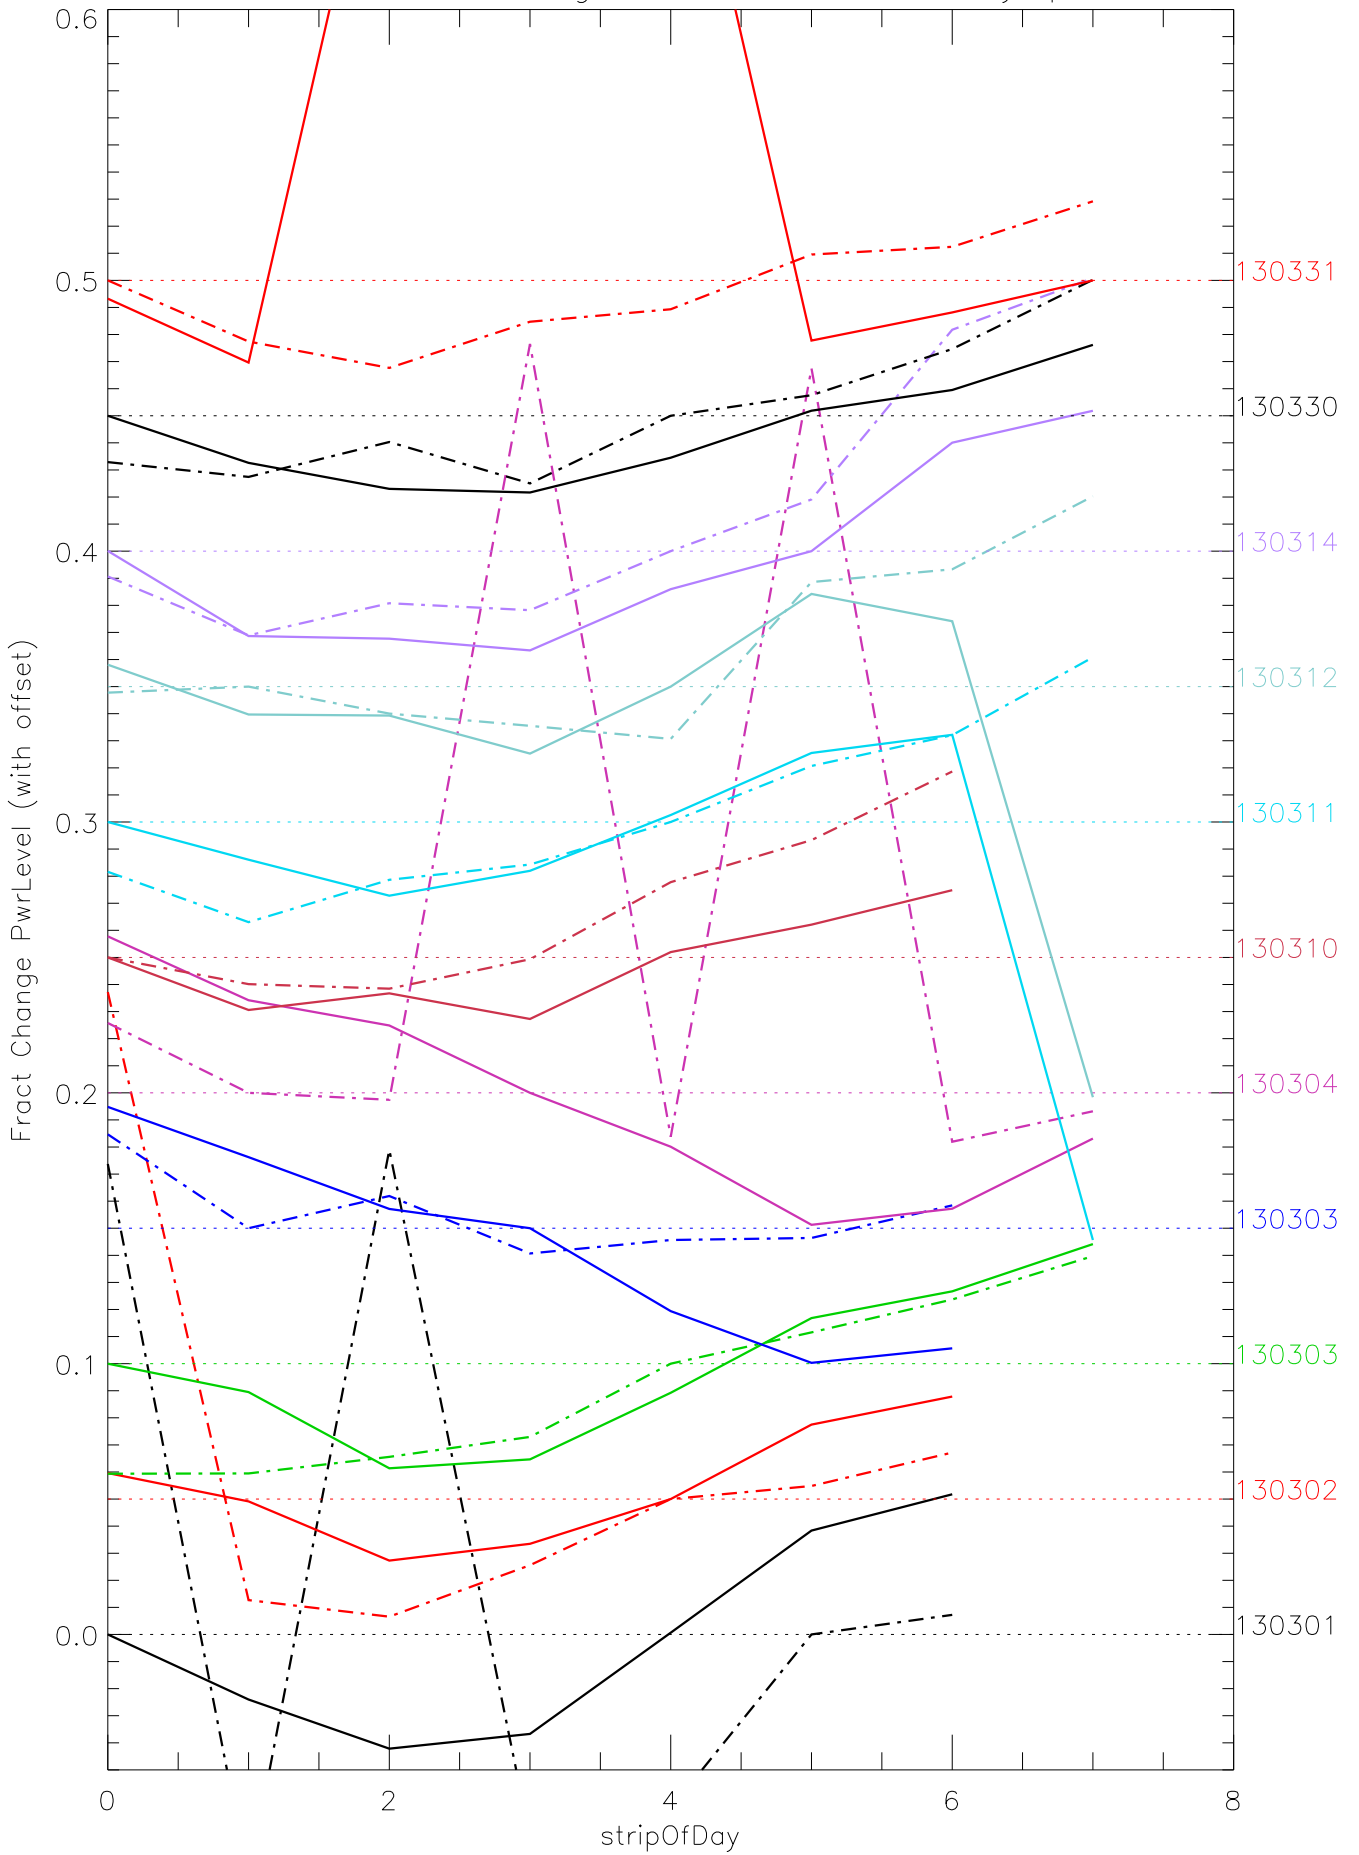

a2048 fractional change PwrLevel for each day. pixel:0

a2048 fractional change PwrLevel for each day. pixel:1

a2048 fractional change PwrLevel for each day. pixel:2

a2048 fractional change PwrLevel for each day. pixel:3

a2048 fractional change PwrLevel for each day. pixel:4

a2048 fractional change PwrLevel for each day. pixel:5

a2048 fractional change PwrLevel for each day. pixel:6