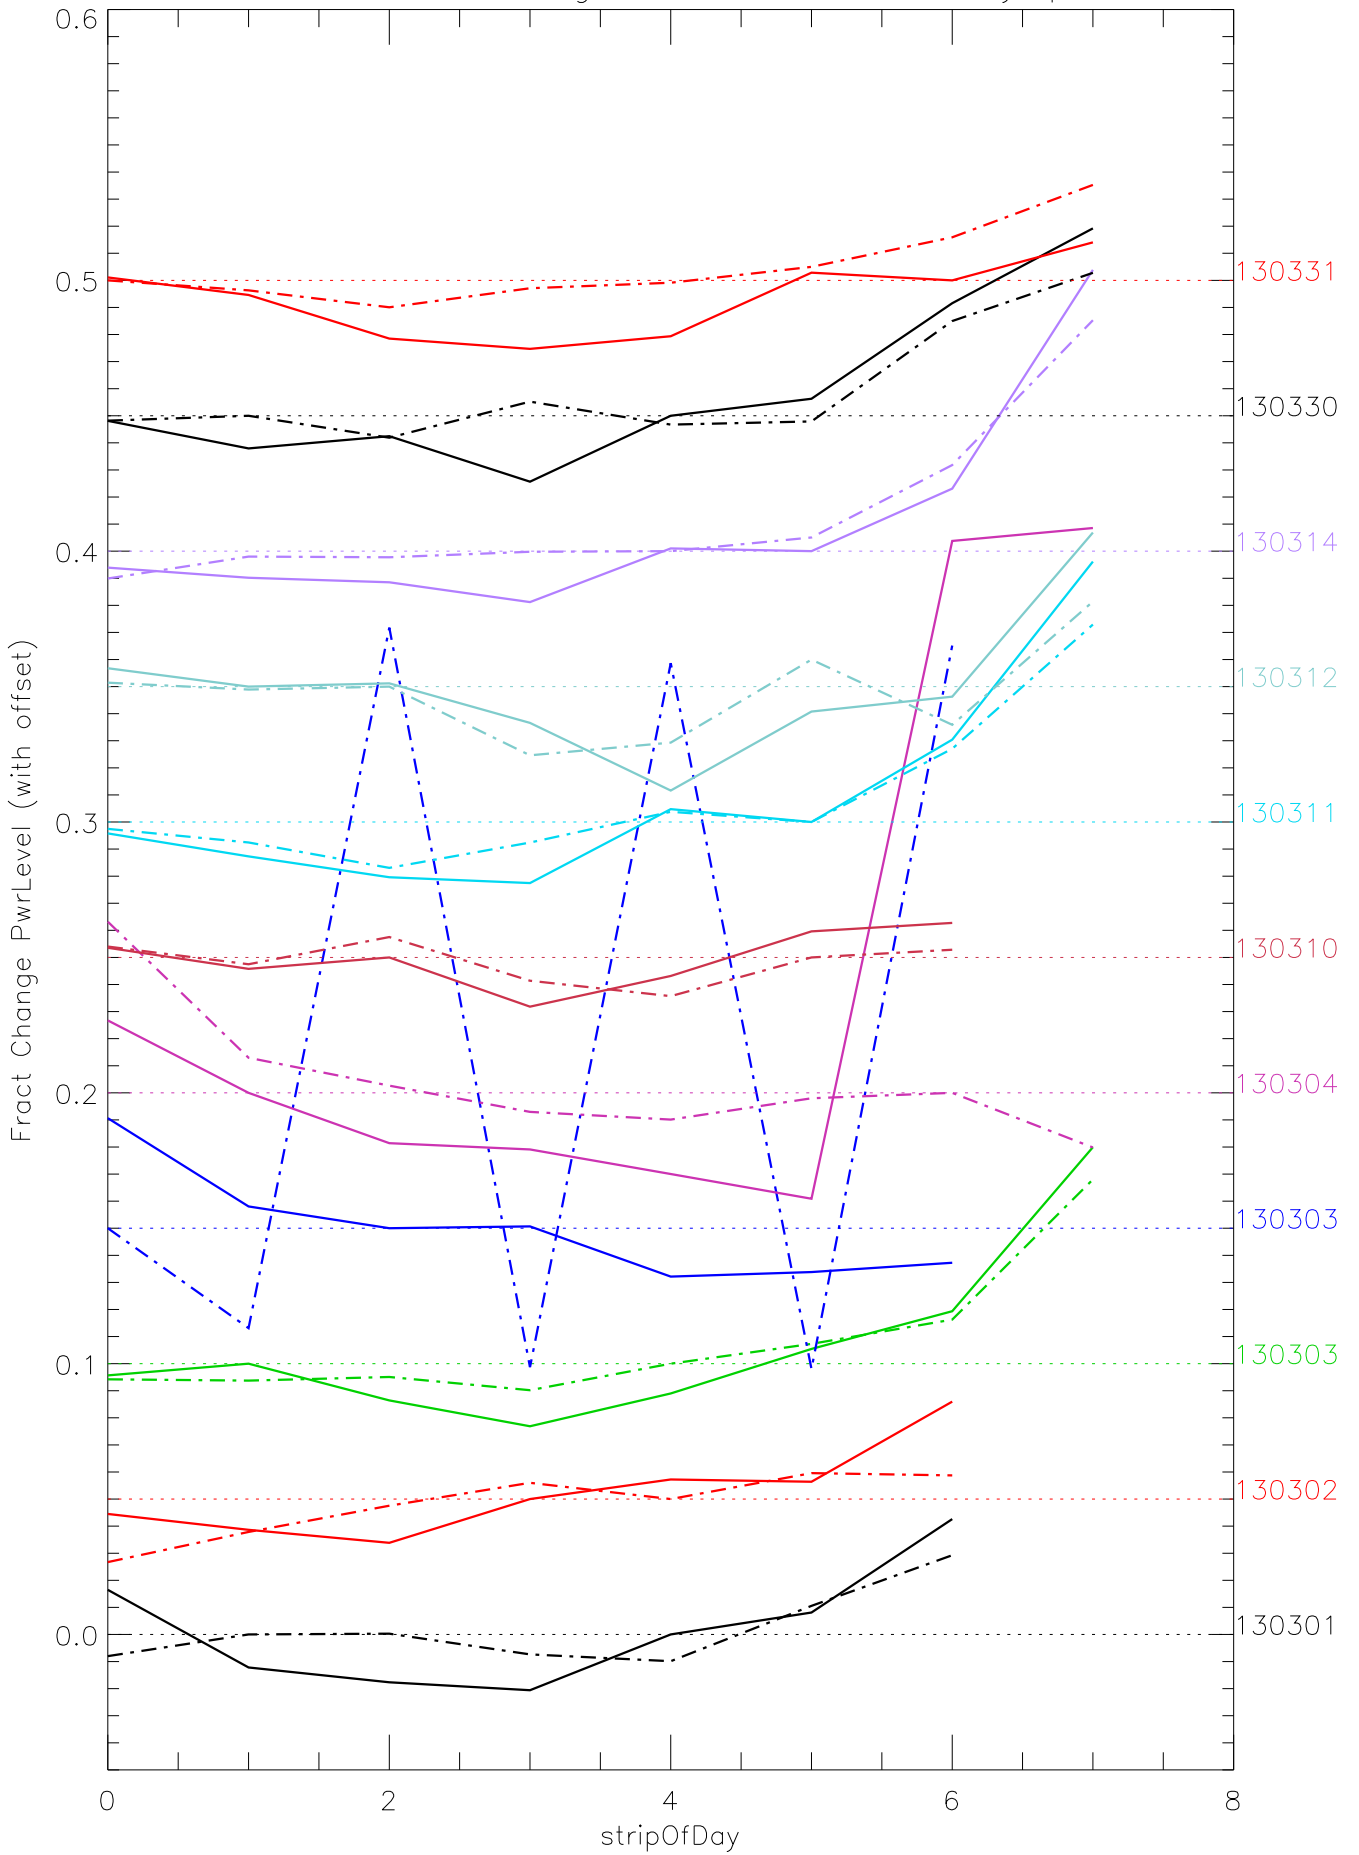

a2048 fractional change PwrLevel for each day. pixel:0

a2048 fractional change PwrLevel for each day. pixel:1

a2048 fractional change PwrLevel for each day. pixel:2

a2048 fractional change PwrLevel for each day. pixel:3

a2048 fractional change PwrLevel for each day. pixel:4

a2048 fractional change PwrLevel for each day. pixel:5

a2048 fractional change PwrLevel for each day. pixel:6