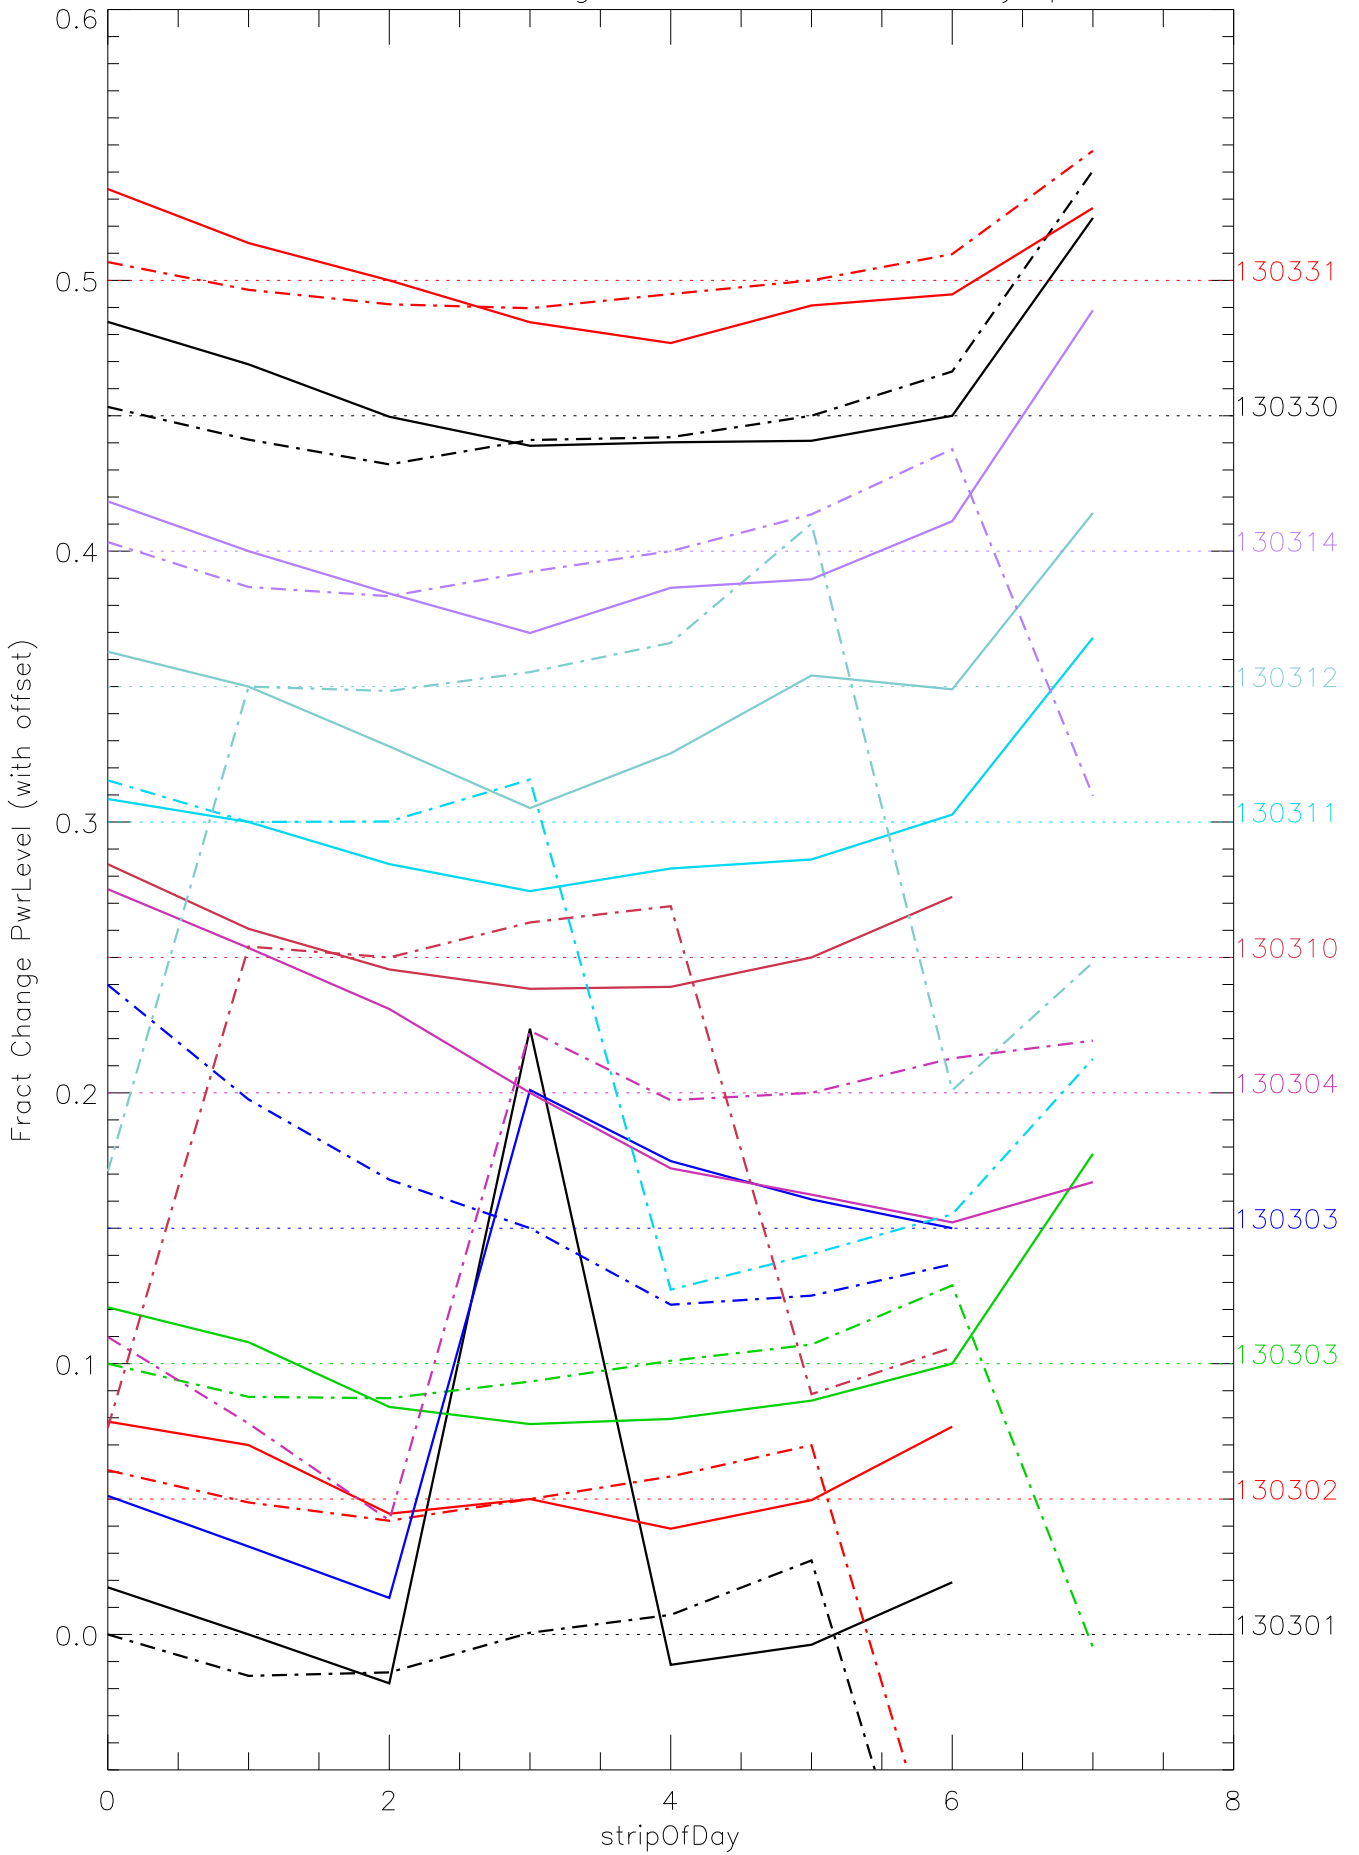

a2048 fractional change PwrLevel for each day. pixel:0

a2048 fractional change PwrLevel for each day. pixel:1

a2048 fractional change PwrLevel for each day. pixel:2

a2048 fractional change PwrLevel for each day. pixel:3

a2048 fractional change PwrLevel for each day. pixel:4

a2048 fractional change PwrLevel for each day. pixel:5

a2048 fractional change PwrLevel for each day. pixel:6