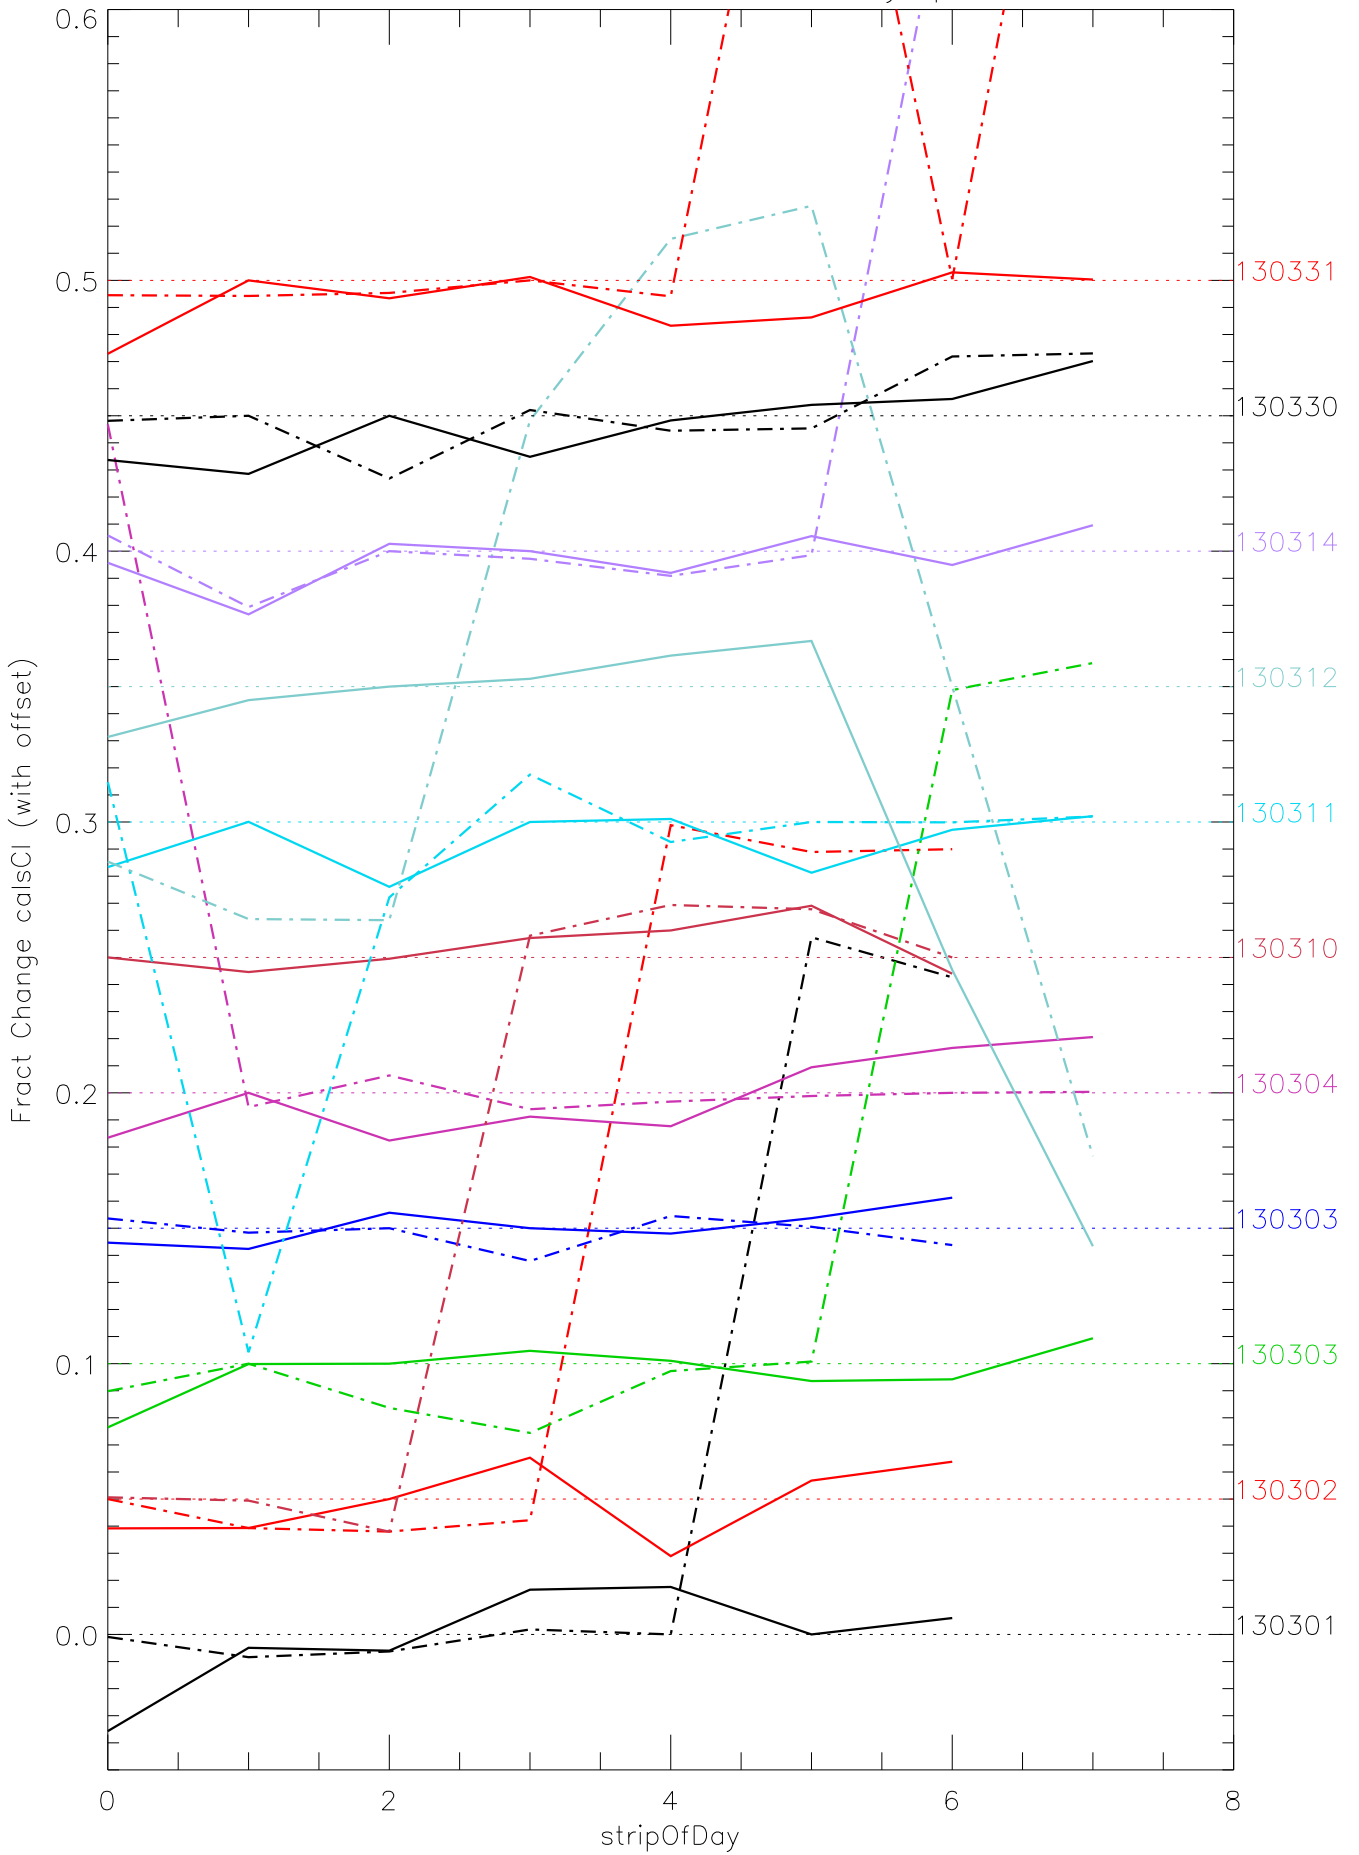

a2048 calsci factors for each day. pixel:0

a2048 calsci factors for each day. pixel:1

a2048 calsci factors for each day. pixel:2

a2048 calsci factors for each day. pixel:3

a2048 calsci factors for each day. pixel:4

a2048 calsci factors for each day. pixel:5

a2048 calsci factors for each day. pixel:6