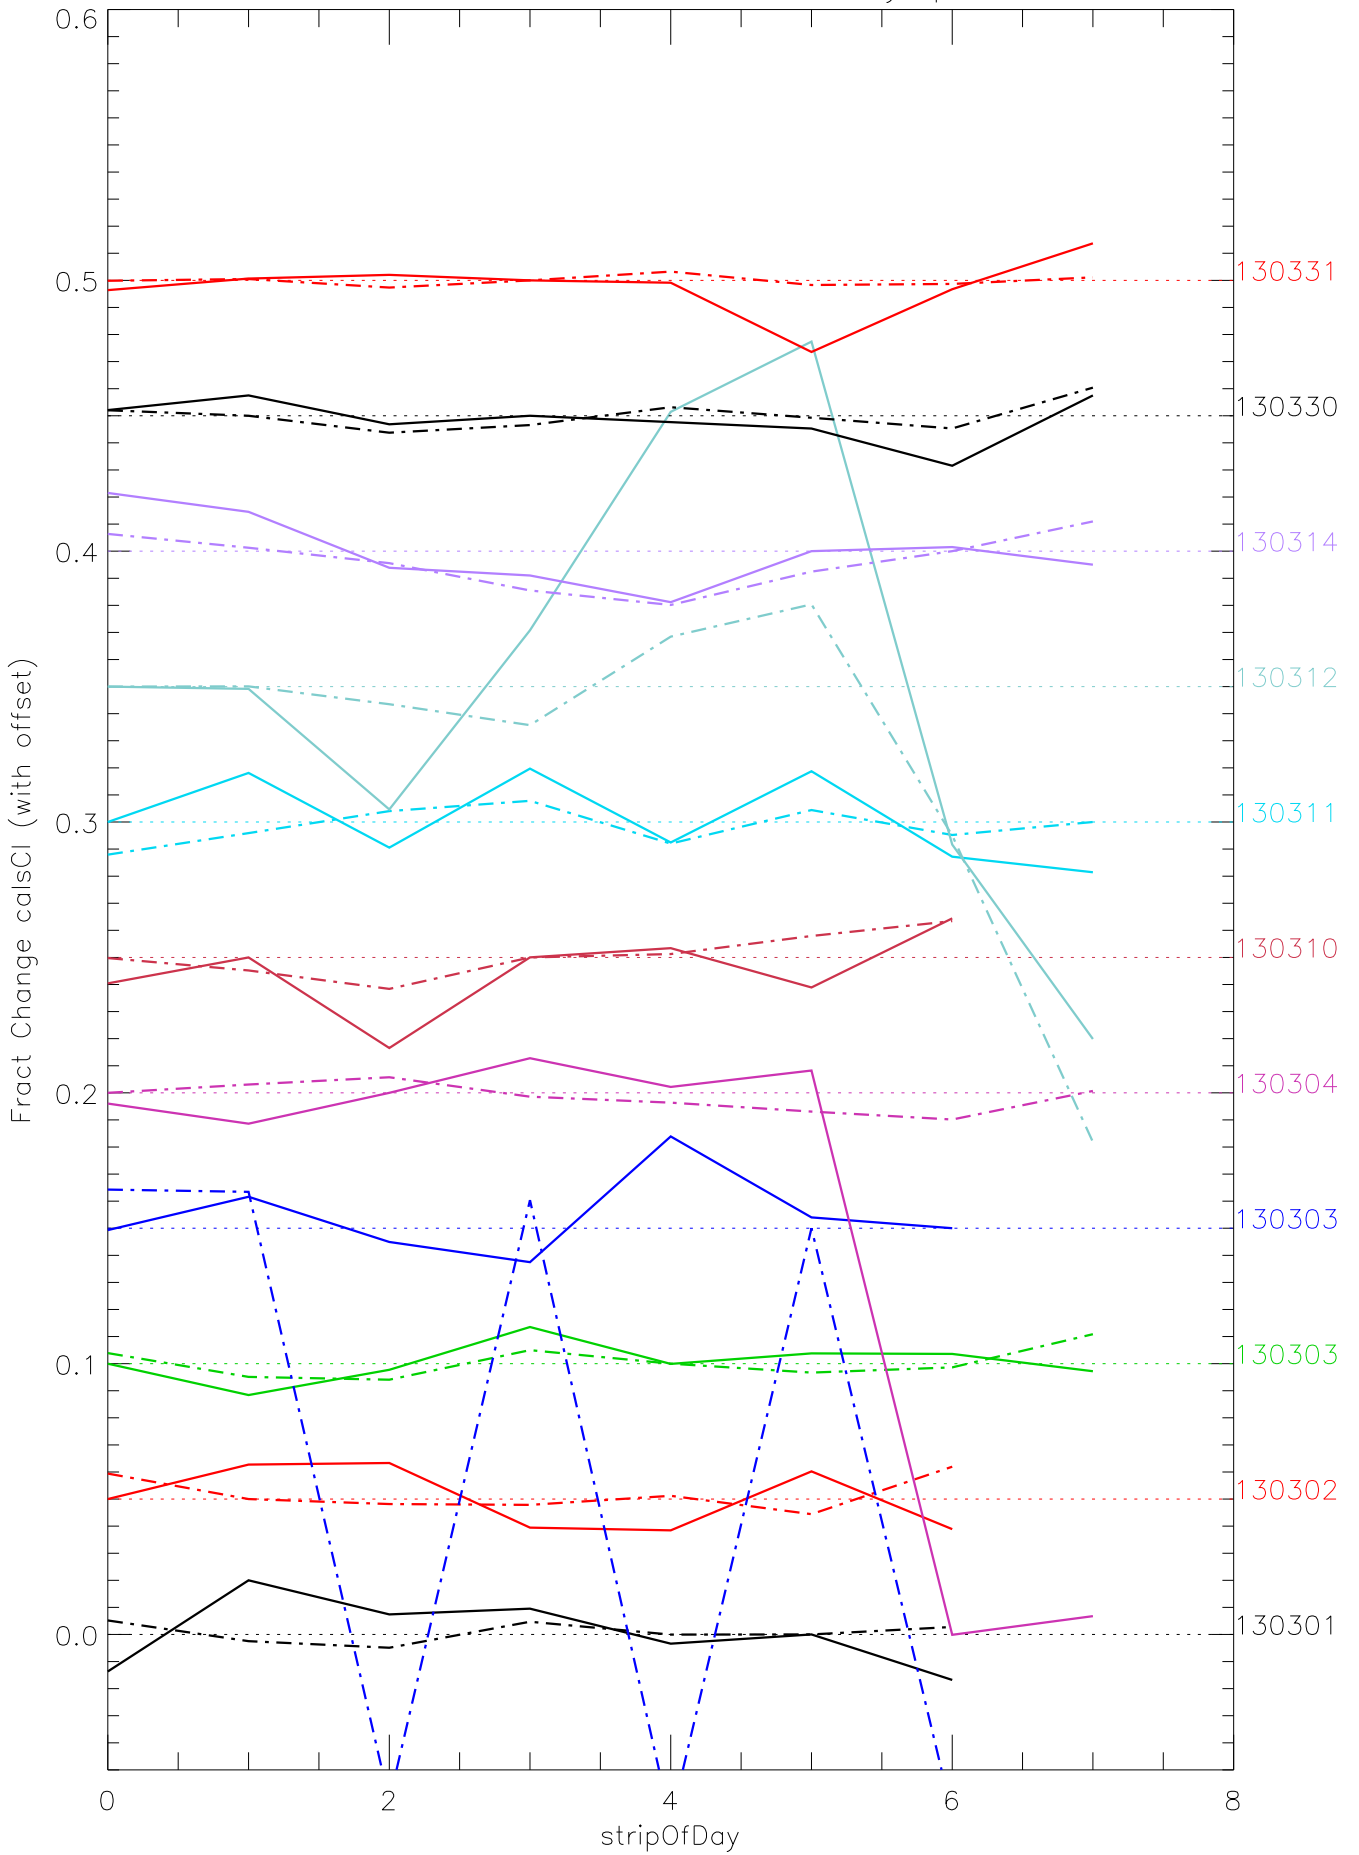

a2048 calsci factors for each day. pixel:0

a2048 calsci factors for each day. pixel:1

a2048 calsci factors for each day. pixel:2

a2048 calsci factors for each day. pixel:3

a2048 calsci factors for each day. pixel:4

a2048 calsci factors for each day. pixel:5

a2048 calsci factors for each day. pixel:6