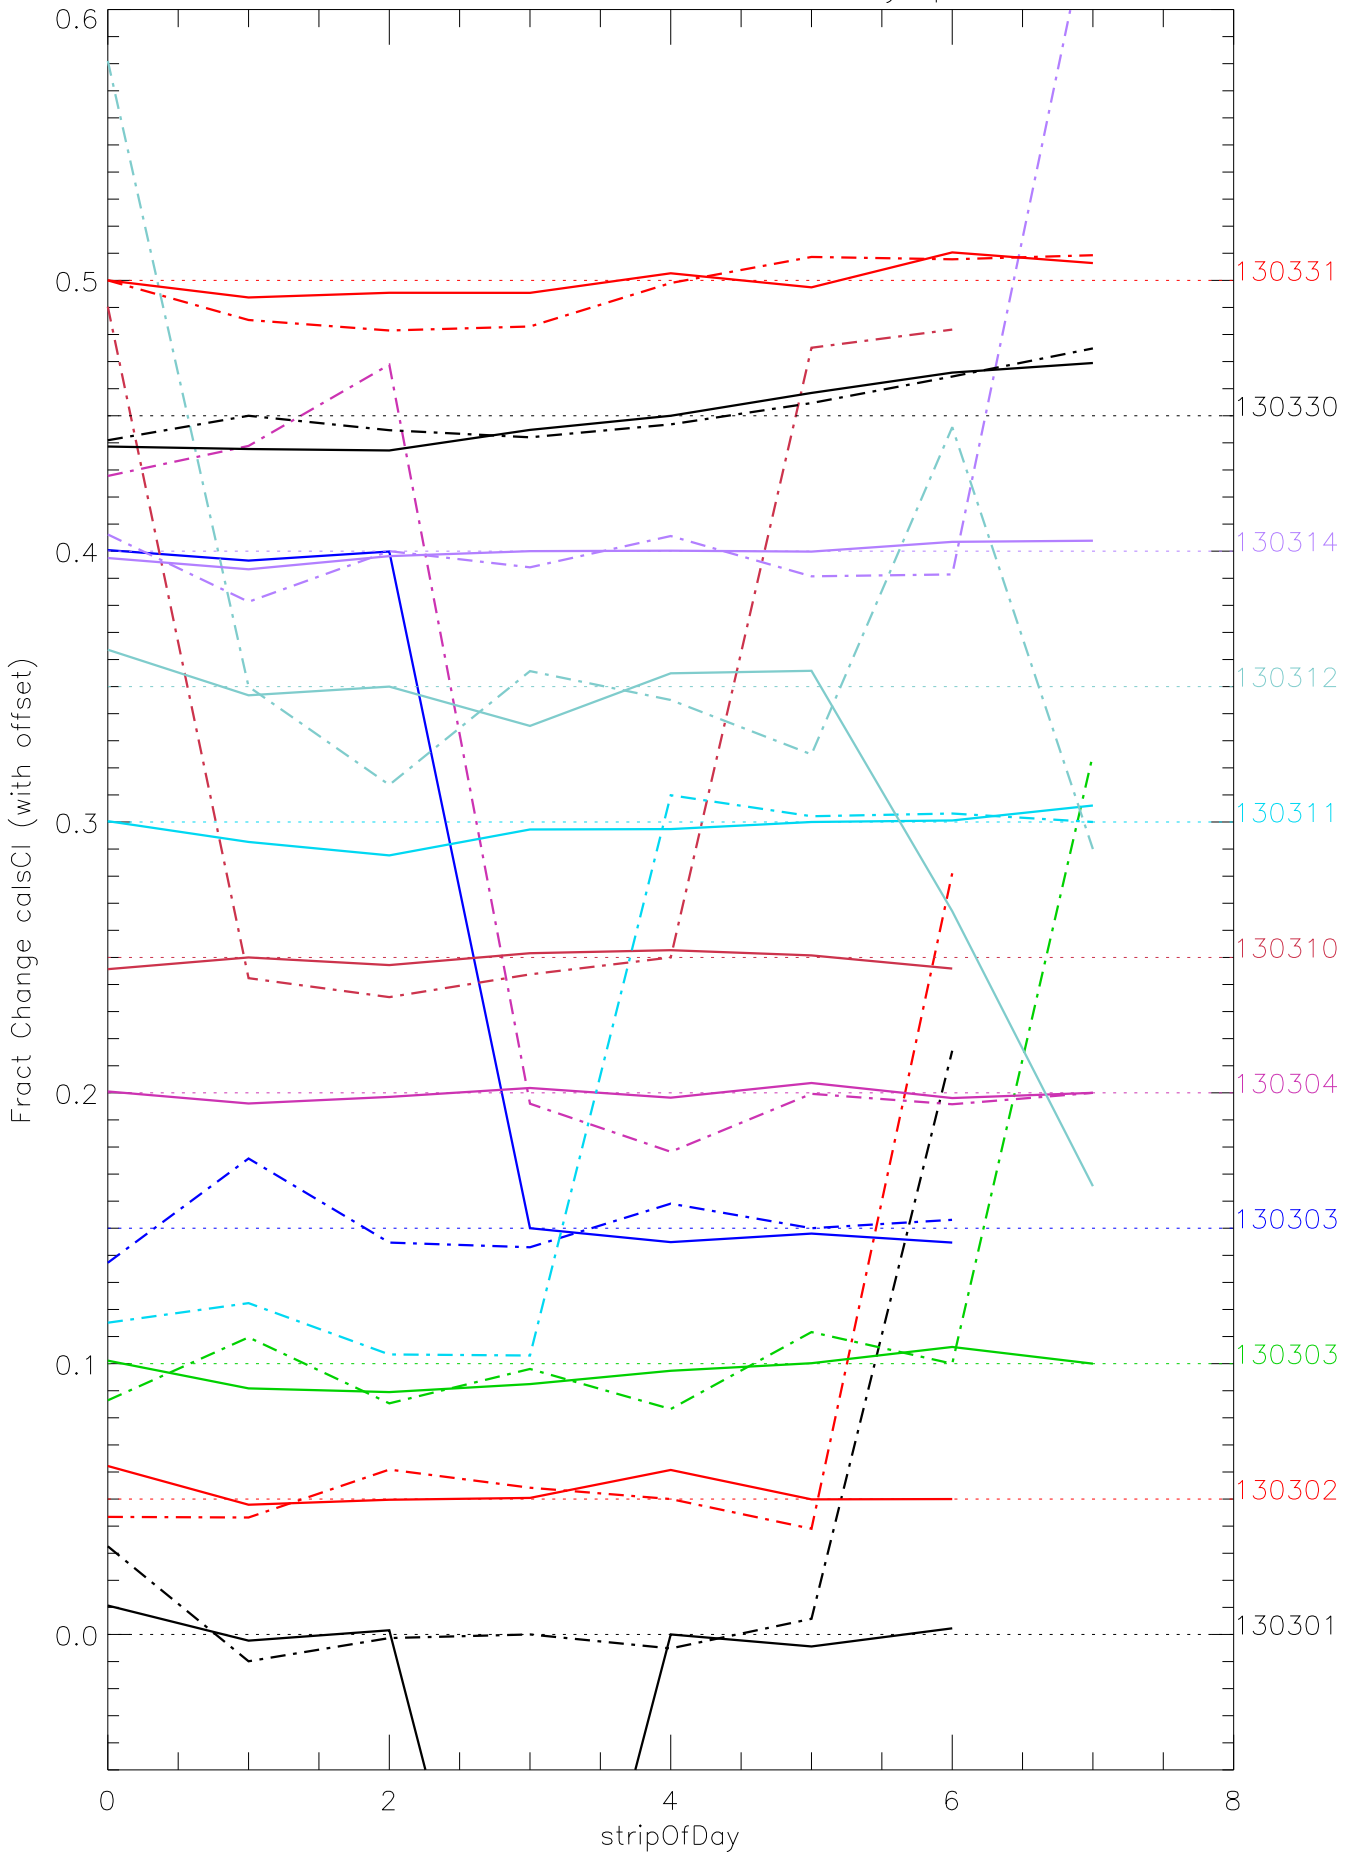

a2048 calsci factors for each day. pixel:0

a2048 calsci factors for each day. pixel:1

a2048 calsci factors for each day. pixel:2

a2048 calsci factors for each day. pixel:3

a2048 calsci factors for each day. pixel:4

a2048 calsci factors for each day. pixel:5

a2048 calsci factors for each day. pixel:6