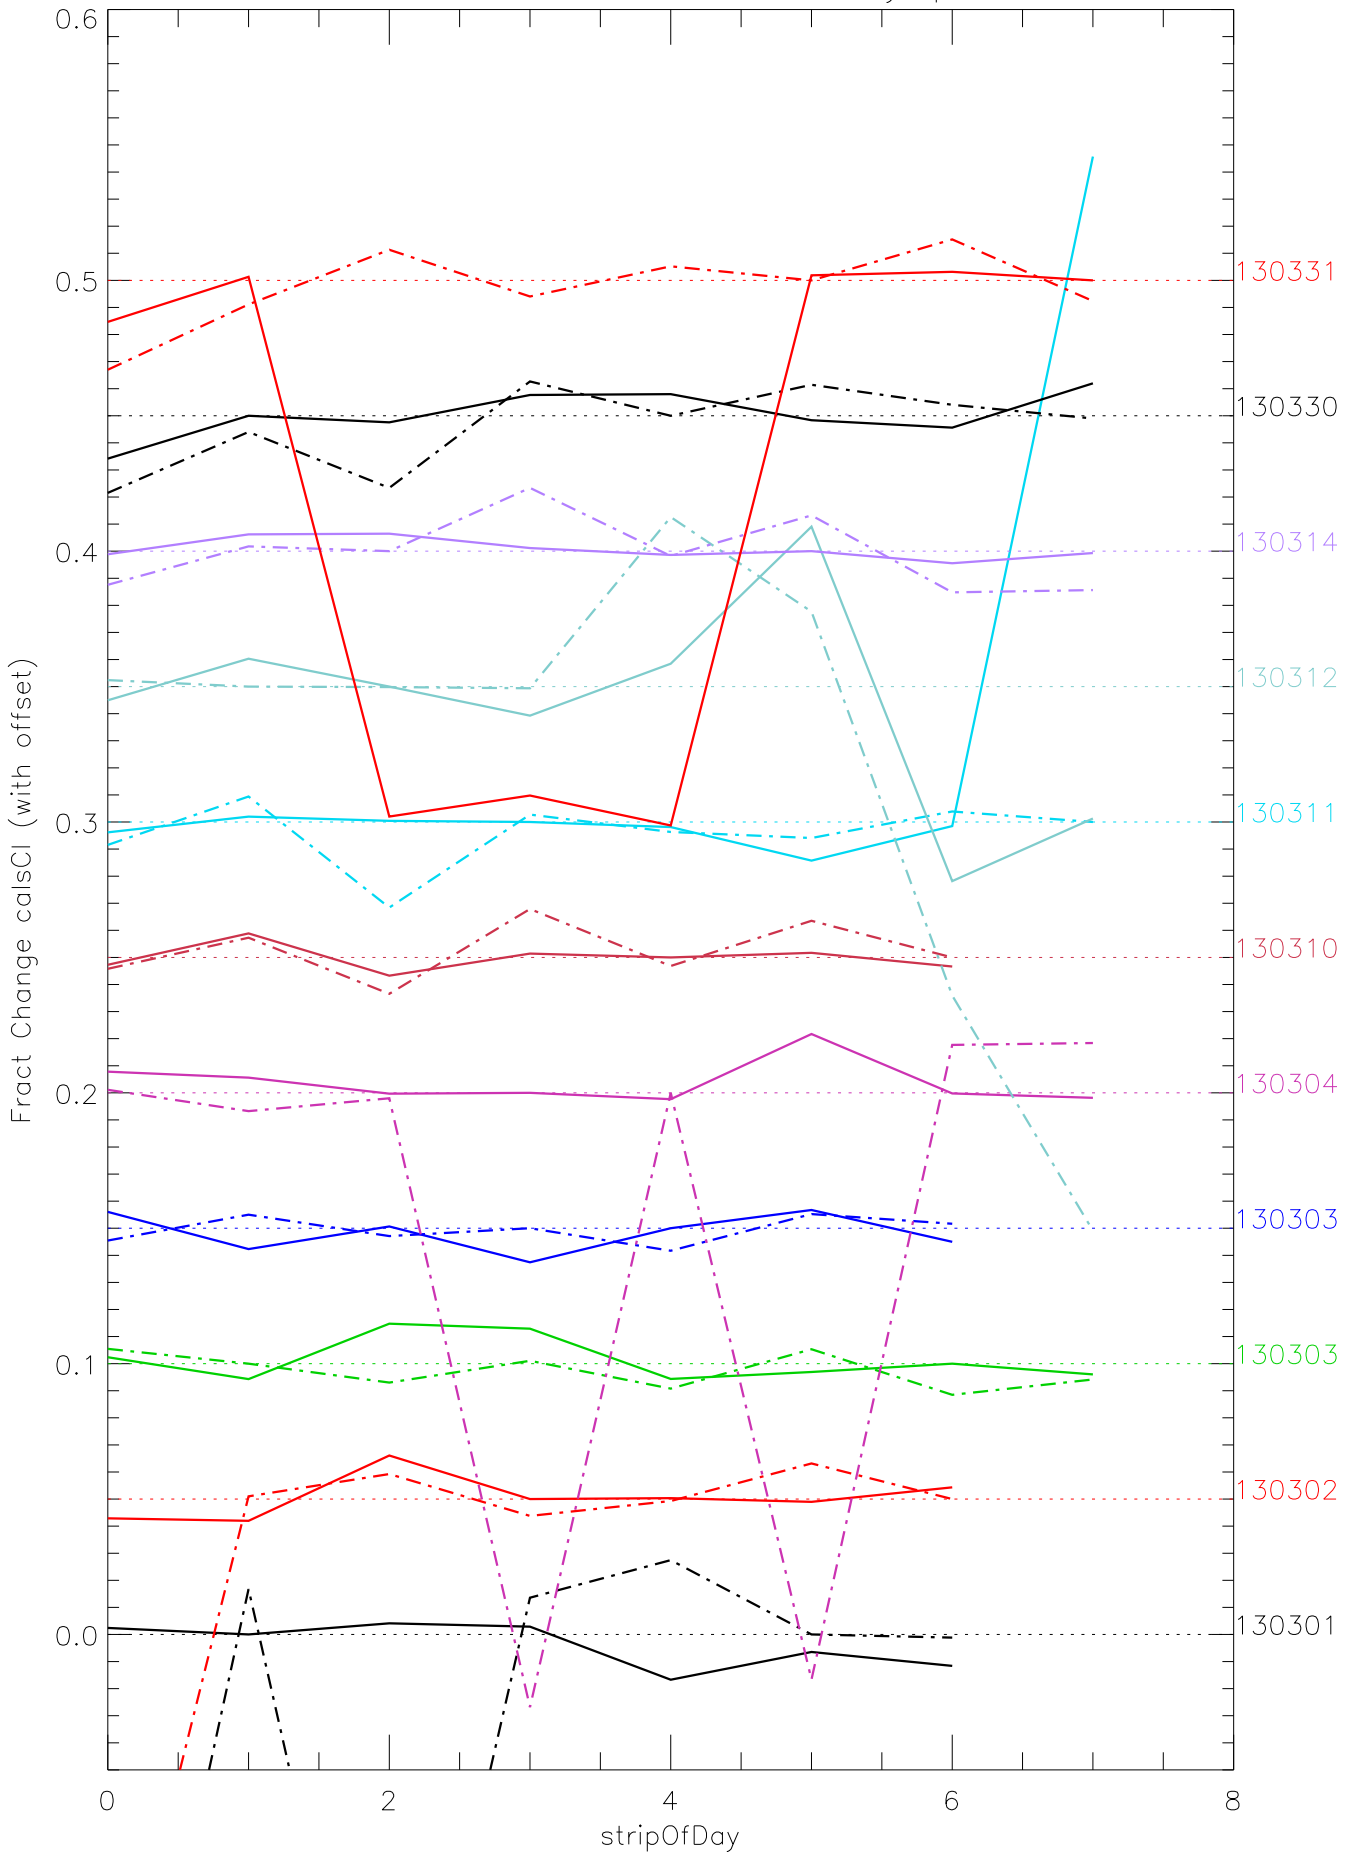

a2048 calsci factors for each day. pixel:0

a2048 calsci factors for each day. pixel:1

a2048 calsci factors for each day. pixel:2

a2048 calsci factors for each day. pixel:3

a2048 calsci factors for each day. pixel:4

a2048 calsci factors for each day. pixel:5

a2048 calsci factors for each day. pixel:6