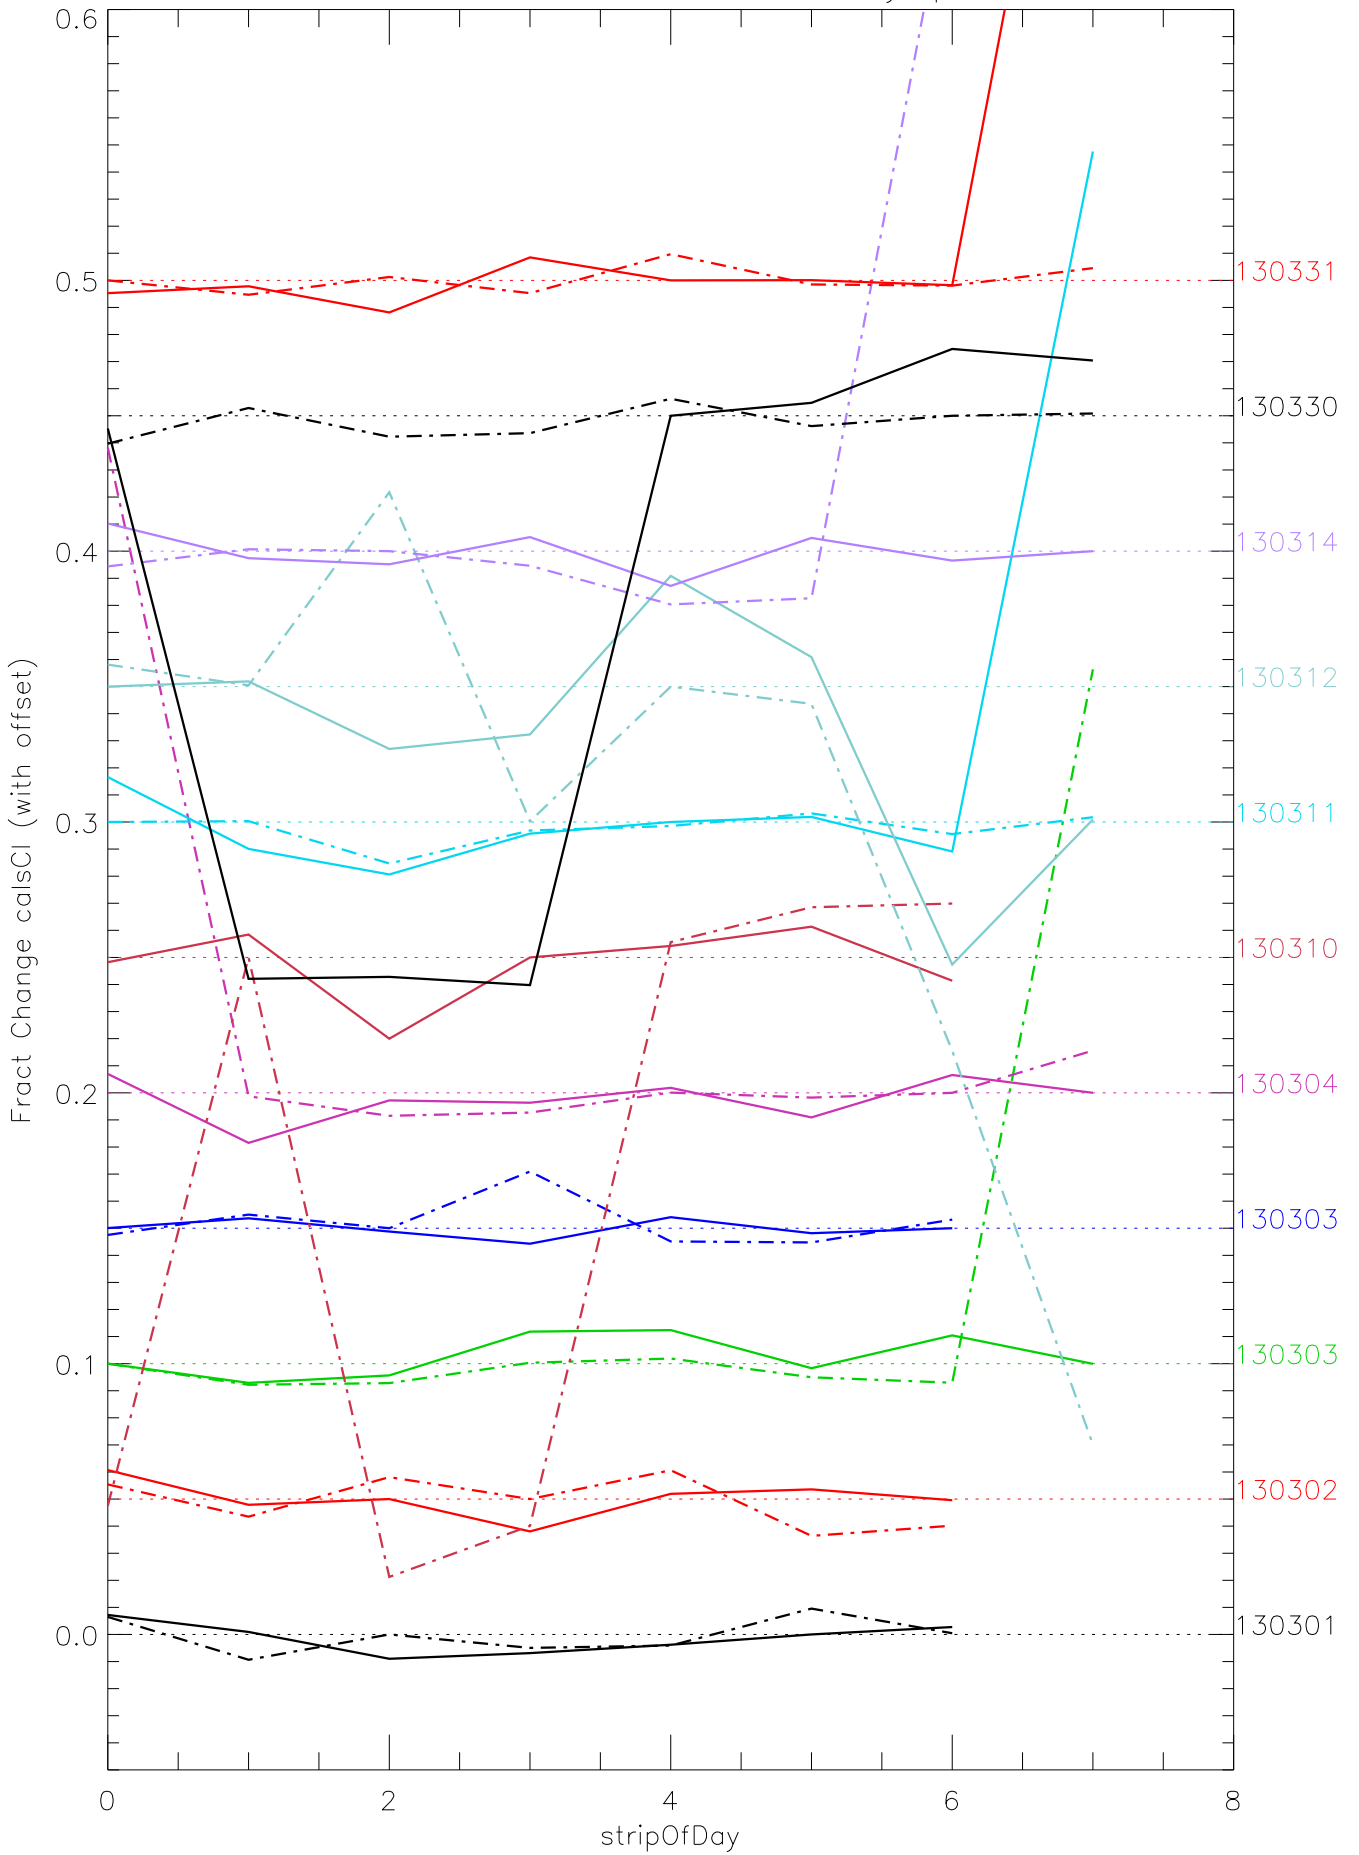

a2048 calsci factors for each day. pixel:0

a2048 calsci factors for each day. pixel:1

a2048 calsci factors for each day. pixel:2

a2048 calsci factors for each day. pixel:3

a2048 calsci factors for each day. pixel:4

a2048 calsci factors for each day. pixel:5

a2048 calsci factors for each day. pixel:6