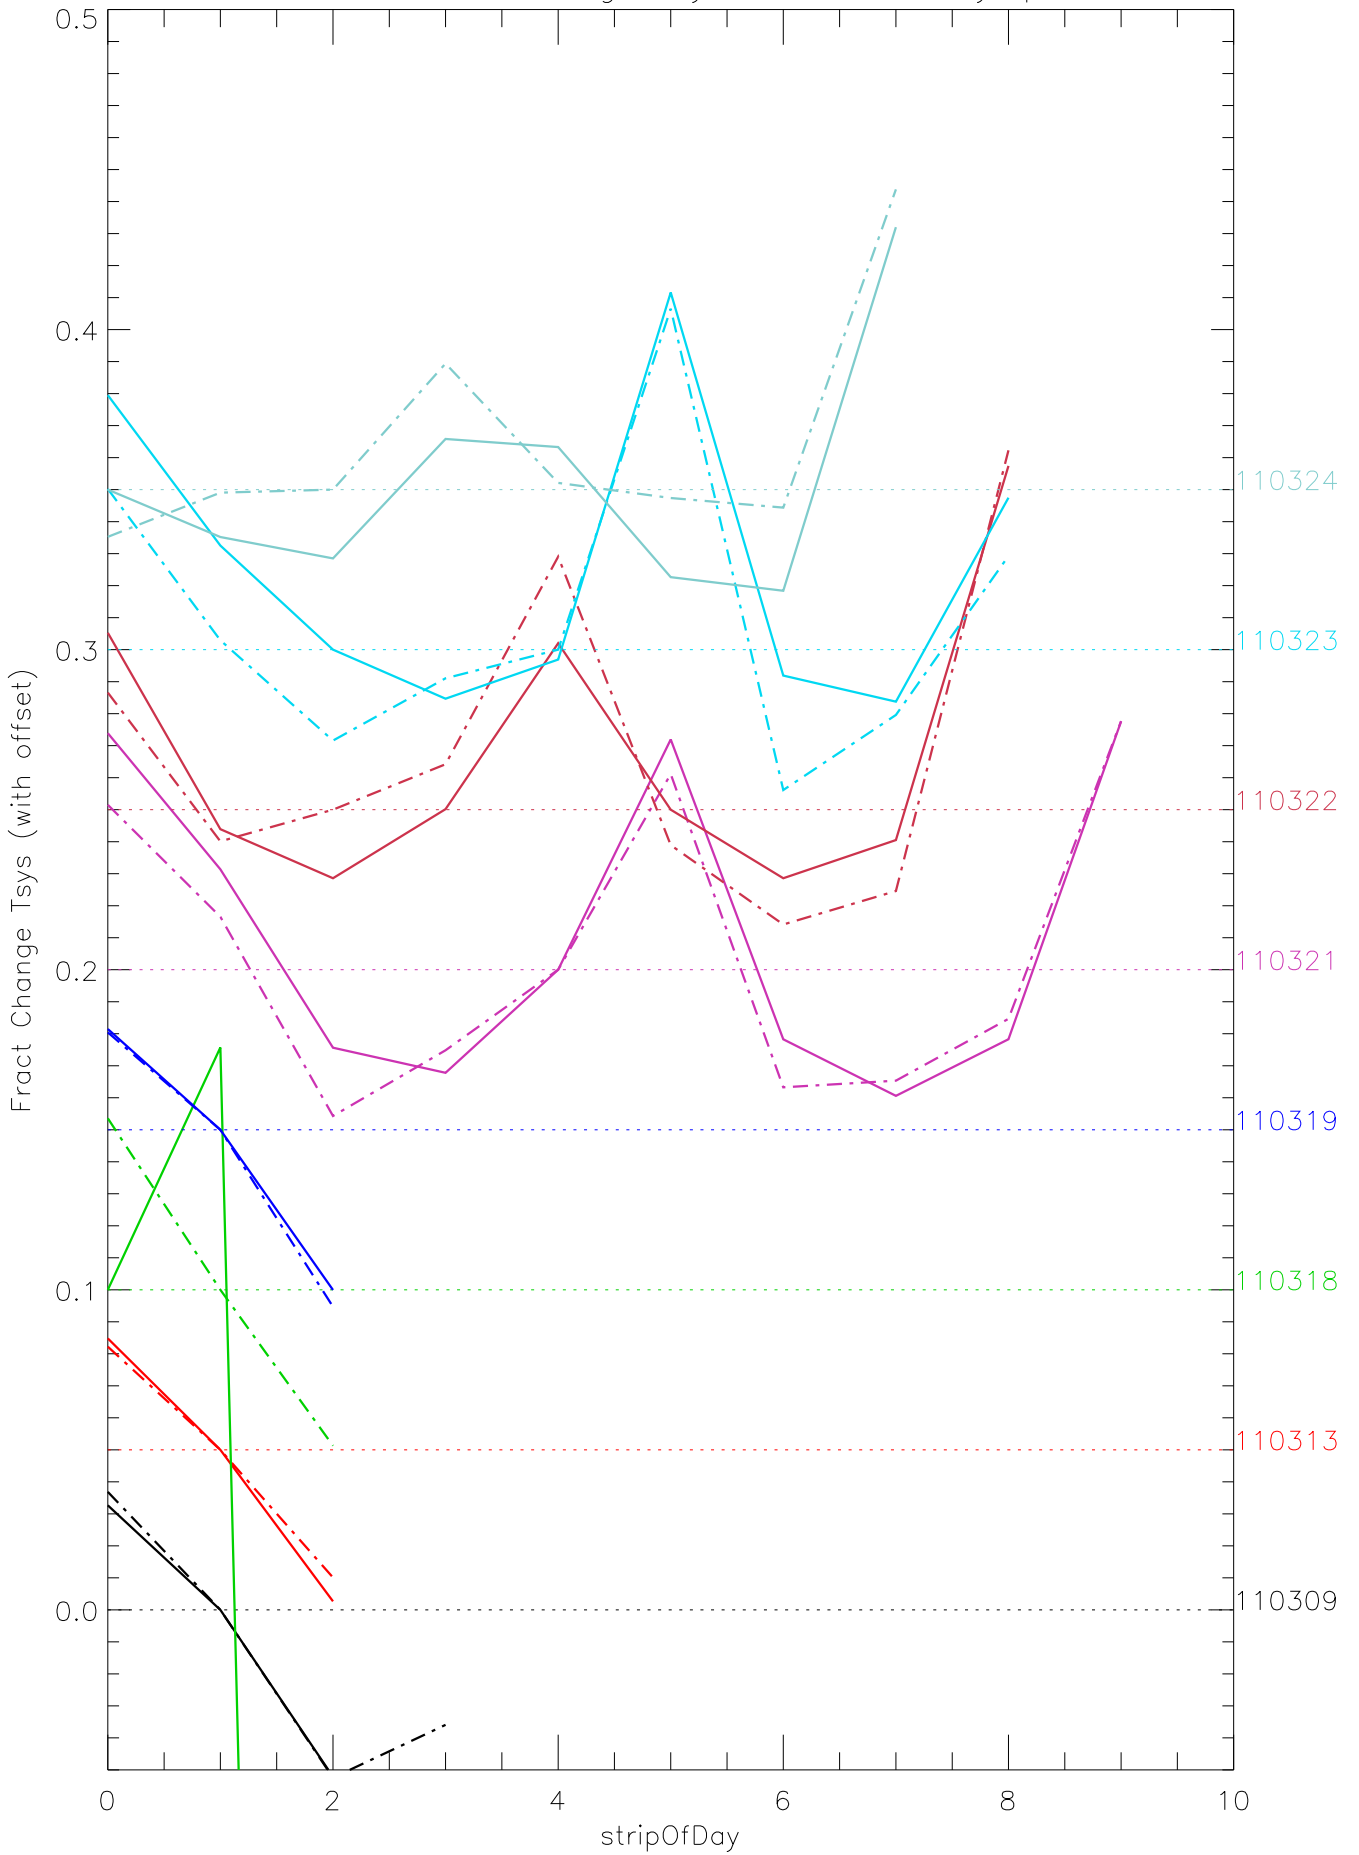

a2048 fractional change TsysK for each day. pixel:0

a2048 fractional change TsysK for each day. pixel:1

a2048 fractional change TsysK for each day. pixel:2

a2048 fractional change TsysK for each day. pixel:3

a2048 fractional change TsysK for each day. pixel:4

a2048 fractional change TsysK for each day. pixel:5

a2048 fractional change TsysK for each day. pixel:6