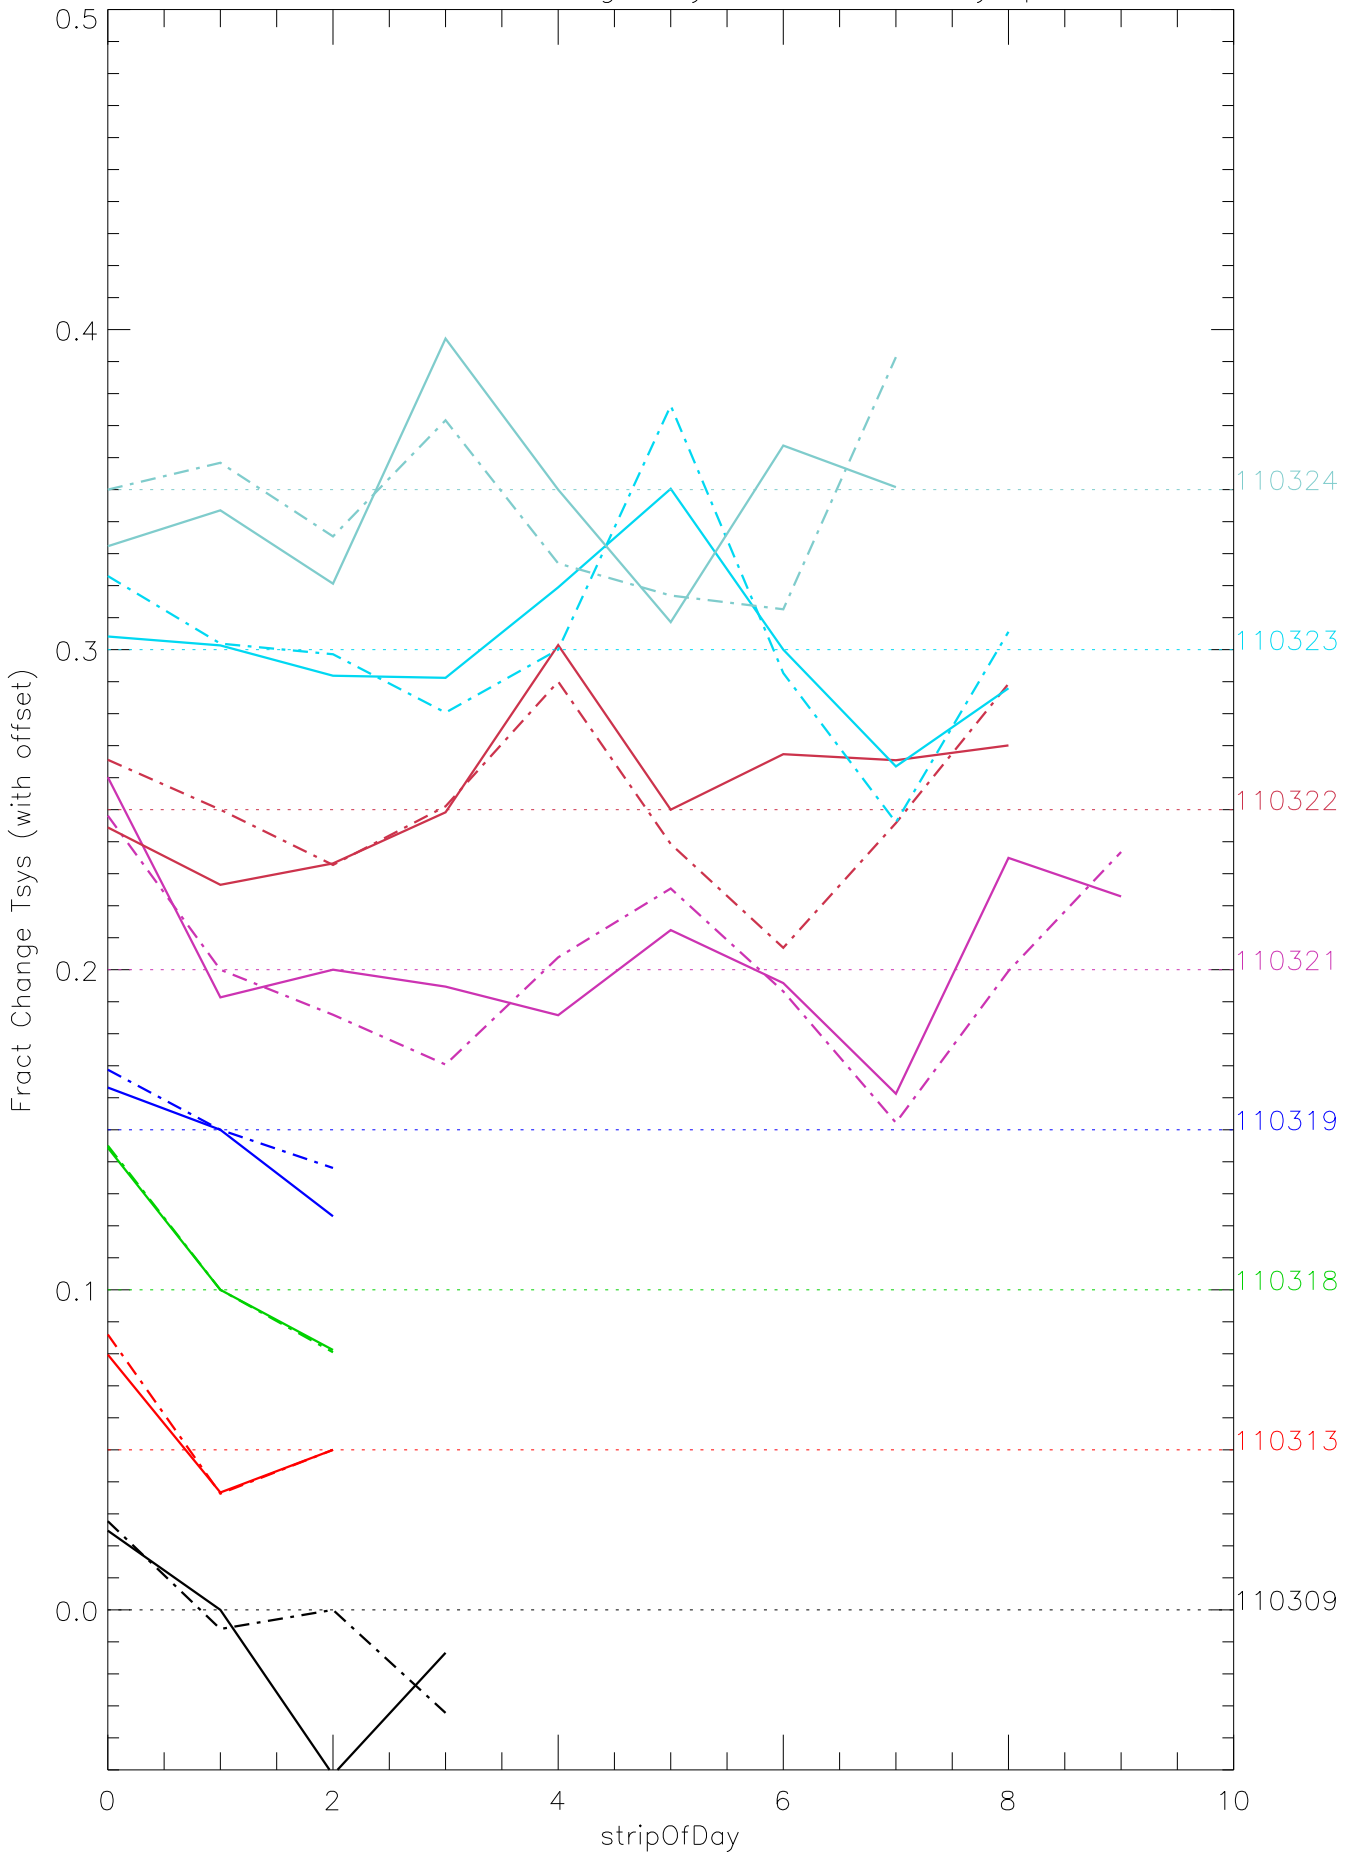

a2048 fractional change TsysK for each day. pixel:0

a2048 fractional change TsysK for each day. pixel:1

a2048 fractional change TsysK for each day. pixel:2

a2048 fractional change TsysK for each day. pixel:3

a2048 fractional change TsysK for each day. pixel:4

a2048 fractional change TsysK for each day. pixel:5

a2048 fractional change TsysK for each day. pixel:6