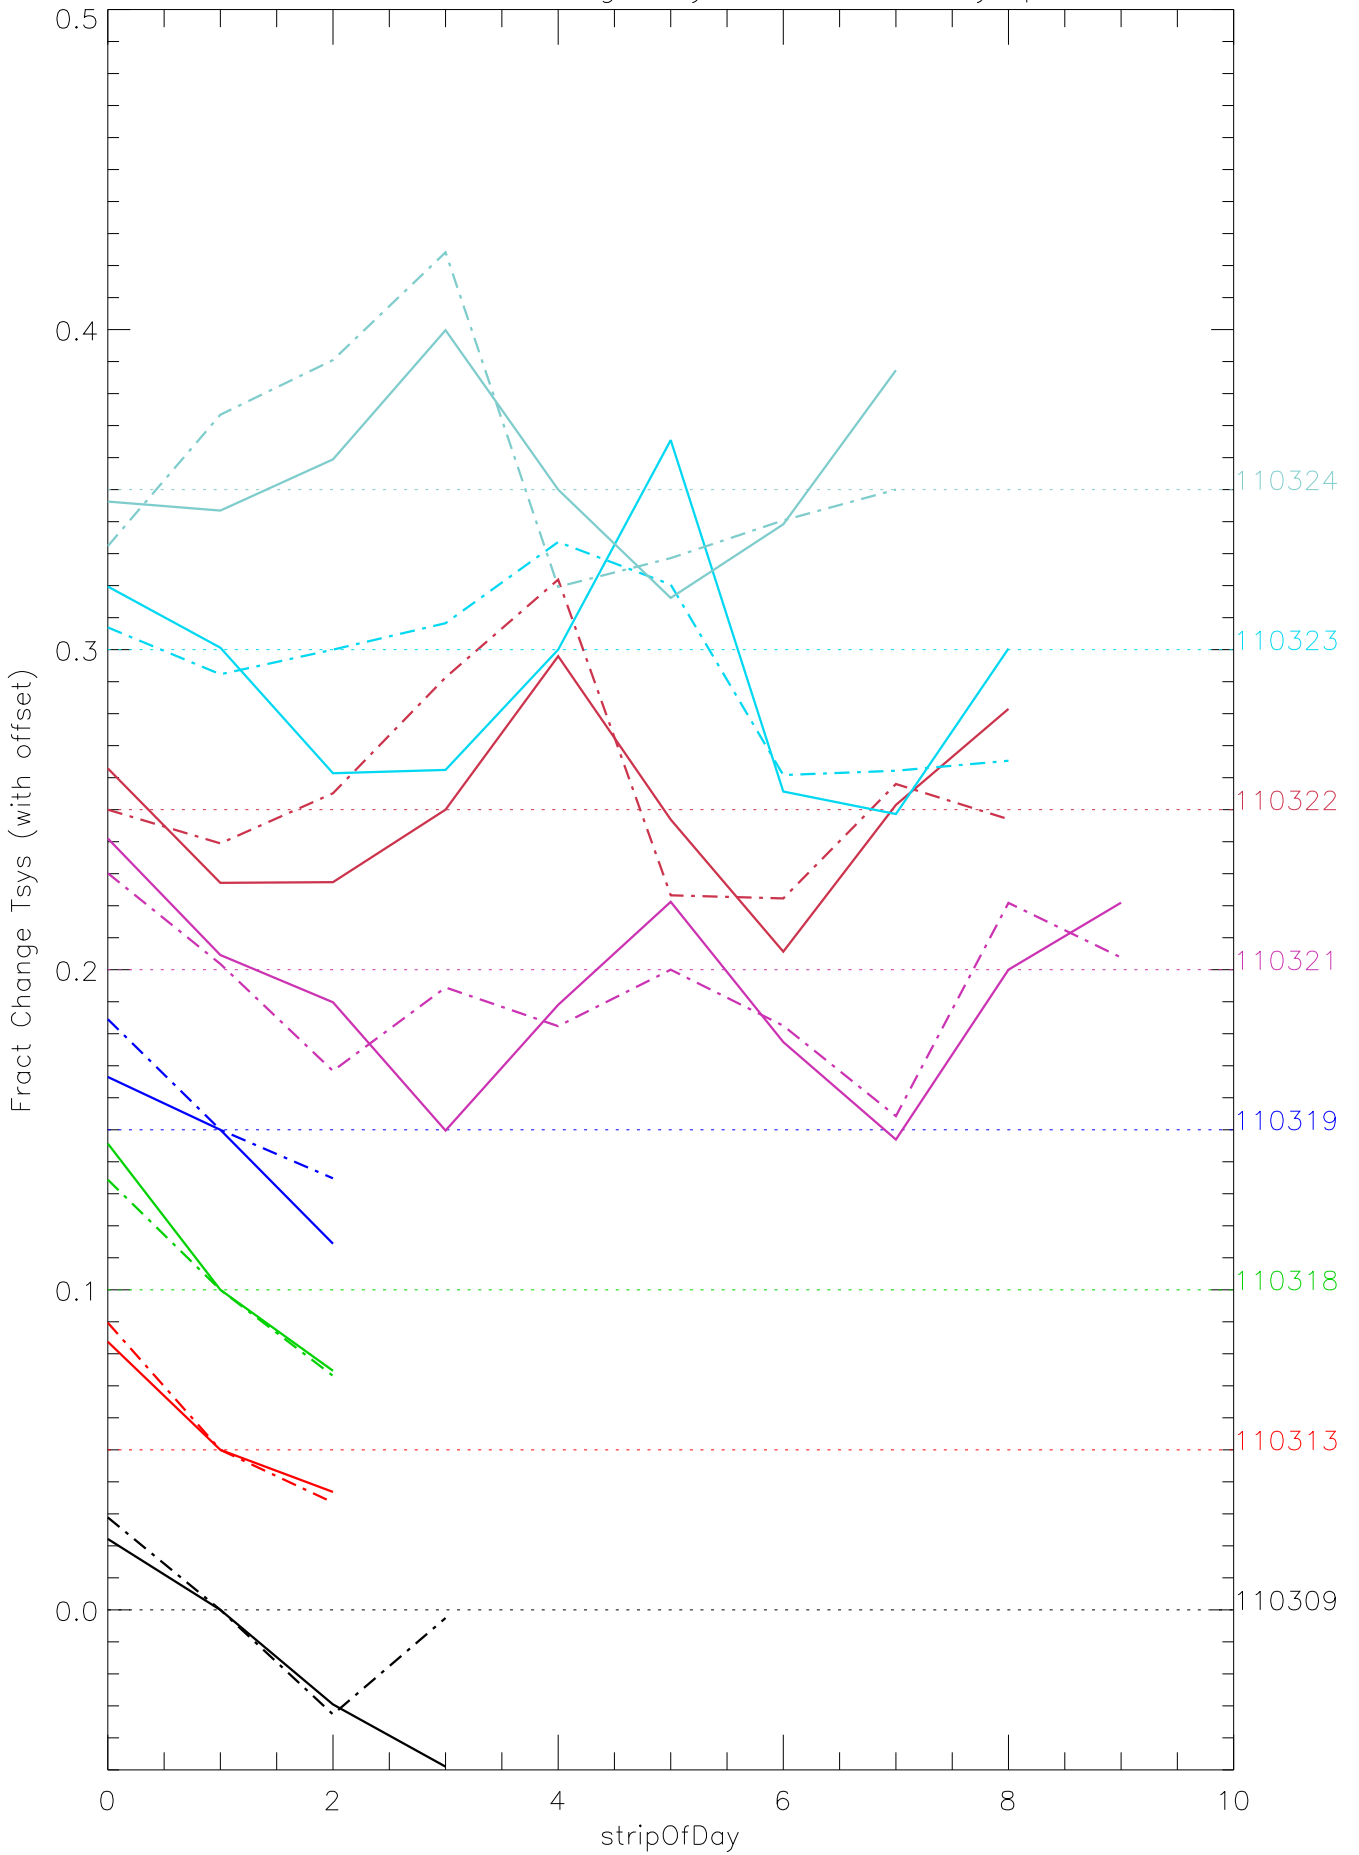

a2048 fractional change TsysK for each day. pixel:0

a2048 fractional change TsysK for each day. pixel:1

a2048 fractional change TsysK for each day. pixel:2

a2048 fractional change TsysK for each day. pixel:3

a2048 fractional change TsysK for each day. pixel:4

a2048 fractional change TsysK for each day. pixel:5

a2048 fractional change TsysK for each day. pixel:6