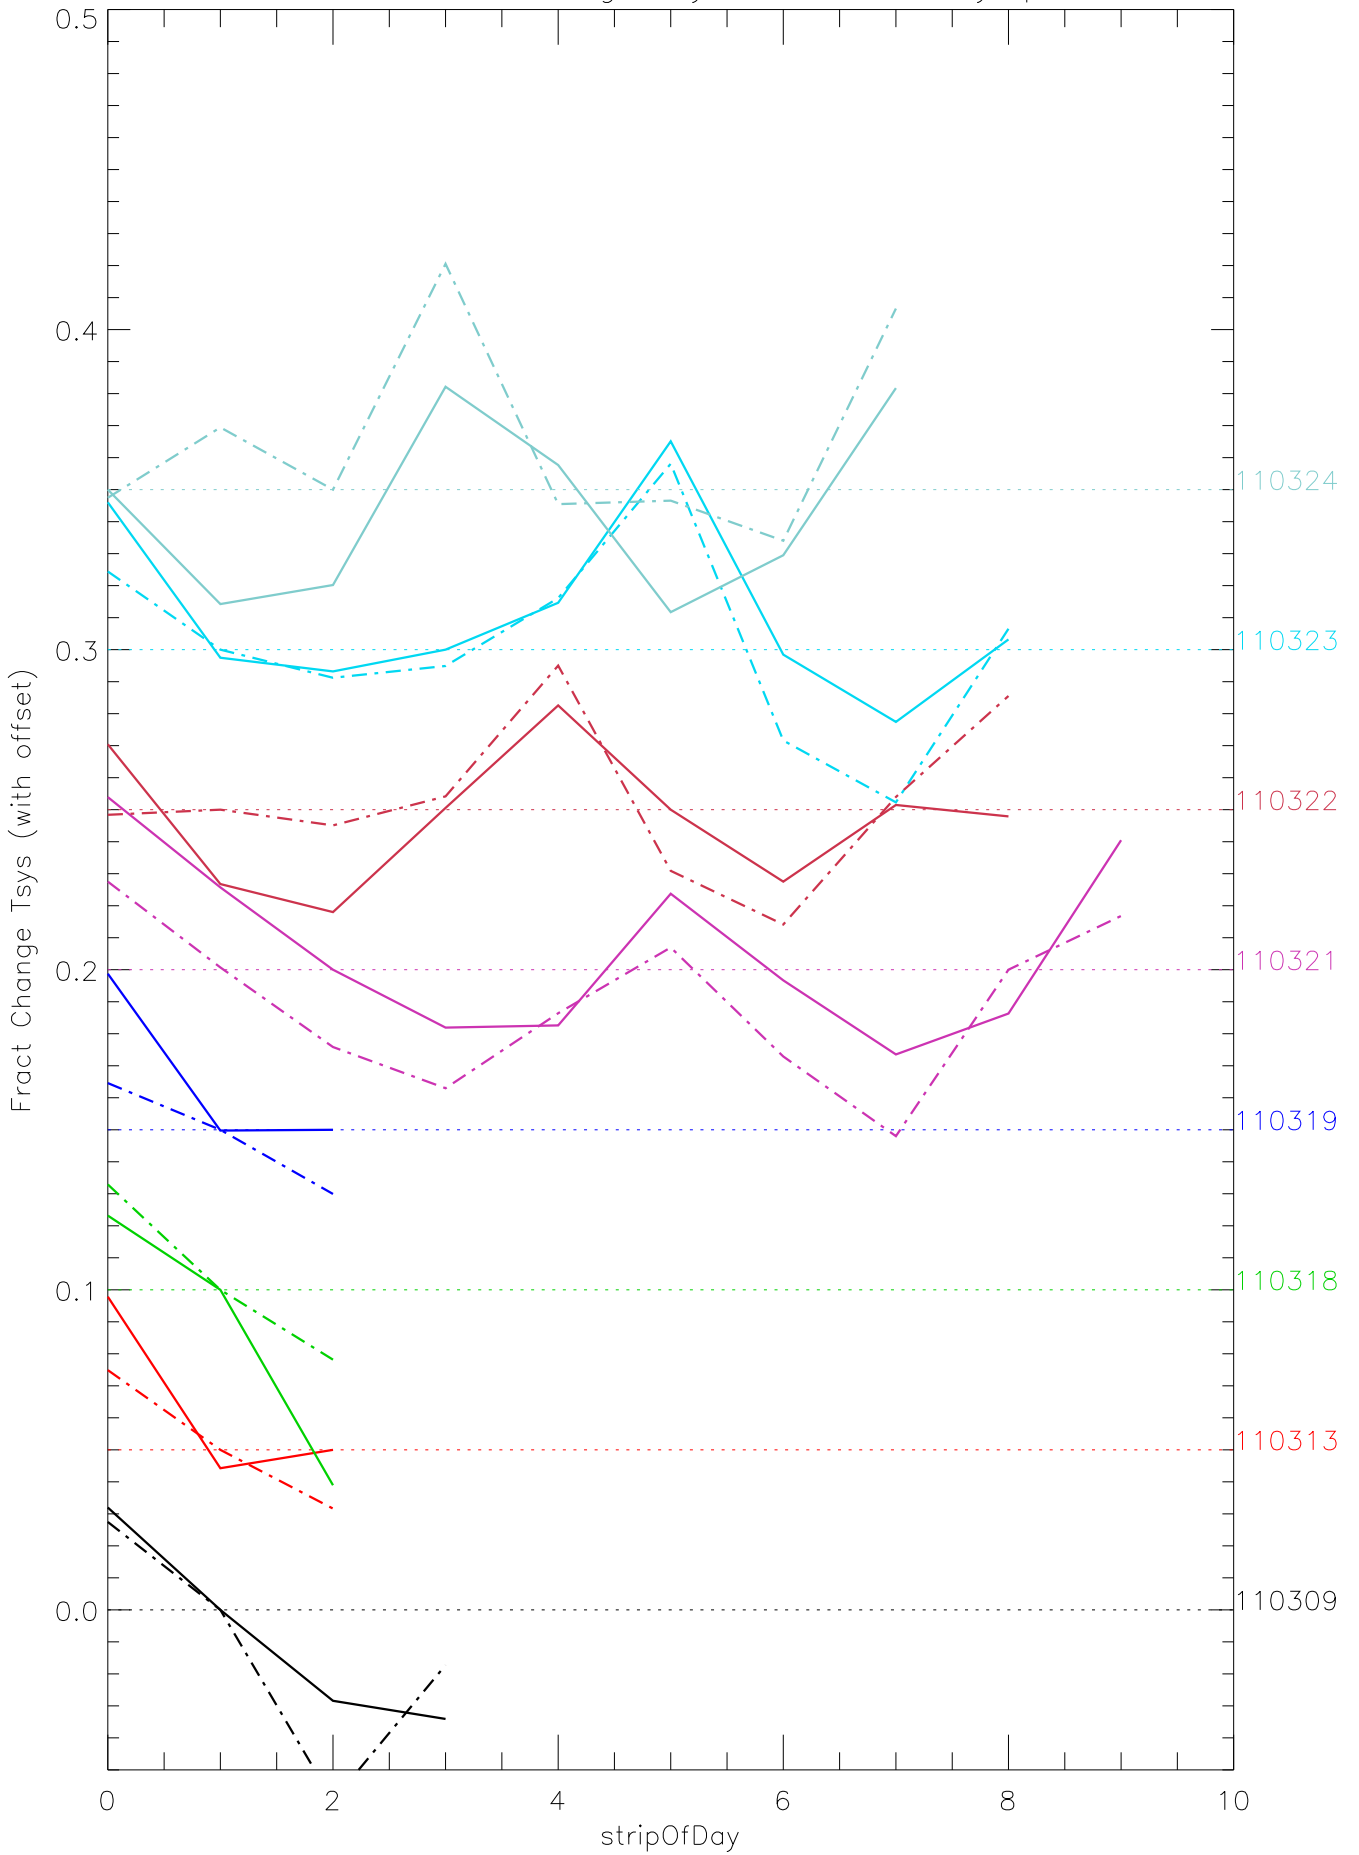

a2048 fractional change TsysK for each day. pixel:0

a2048 fractional change TsysK for each day. pixel:1

a2048 fractional change TsysK for each day. pixel:2

a2048 fractional change TsysK for each day. pixel:3

a2048 fractional change TsysK for each day. pixel:4

a2048 fractional change TsysK for each day. pixel:5

a2048 fractional change TsysK for each day. pixel:6