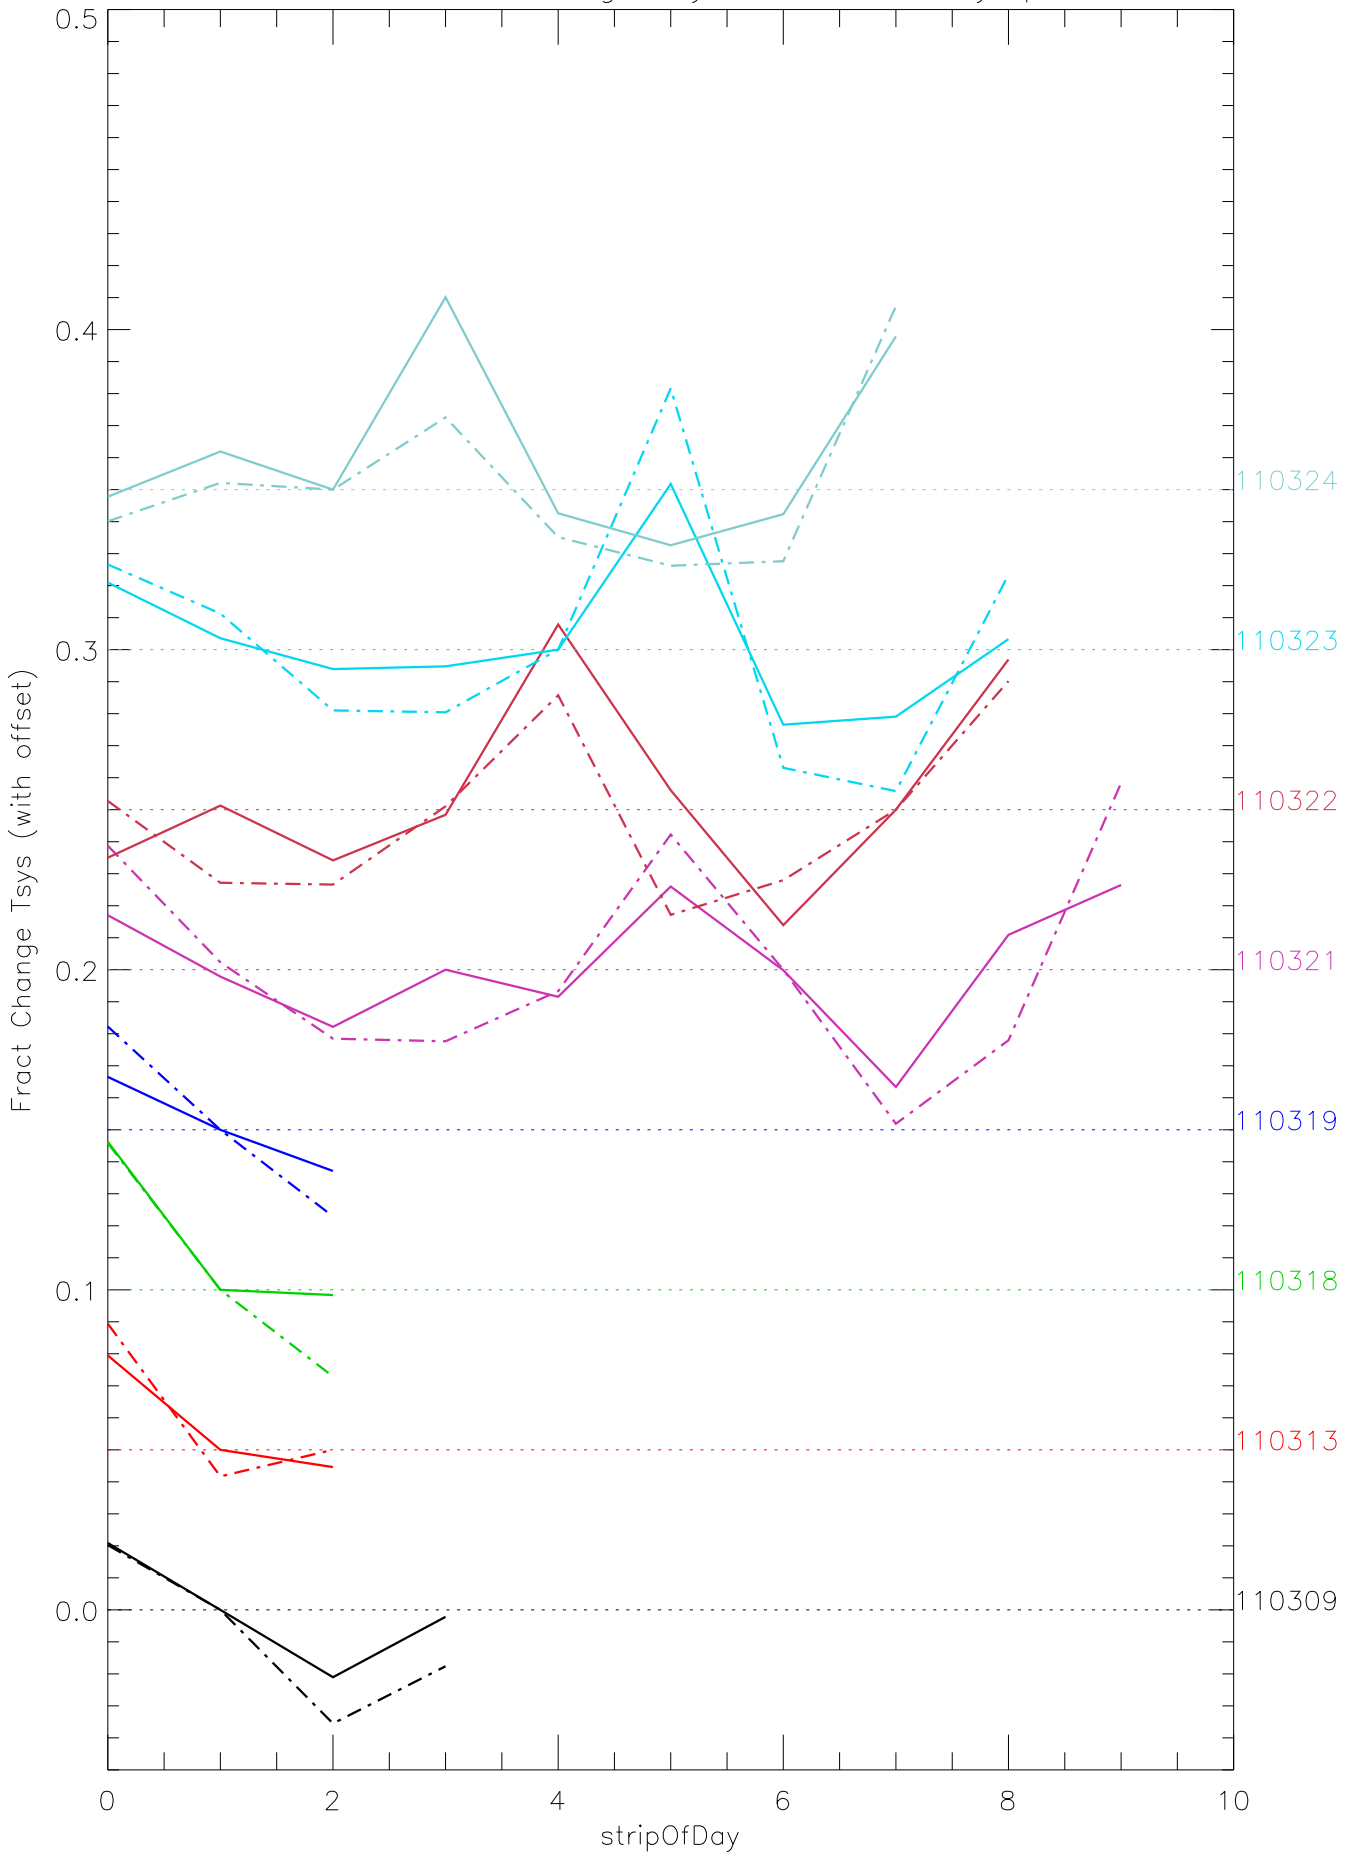

a2048 fractional change TsysK for each day. pixel:0

a2048 fractional change TsysK for each day. pixel:1

a2048 fractional change TsysK for each day. pixel:2

a2048 fractional change TsysK for each day. pixel:3

a2048 fractional change TsysK for each day. pixel:4

a2048 fractional change TsysK for each day. pixel:5

a2048 fractional change TsysK for each day. pixel:6