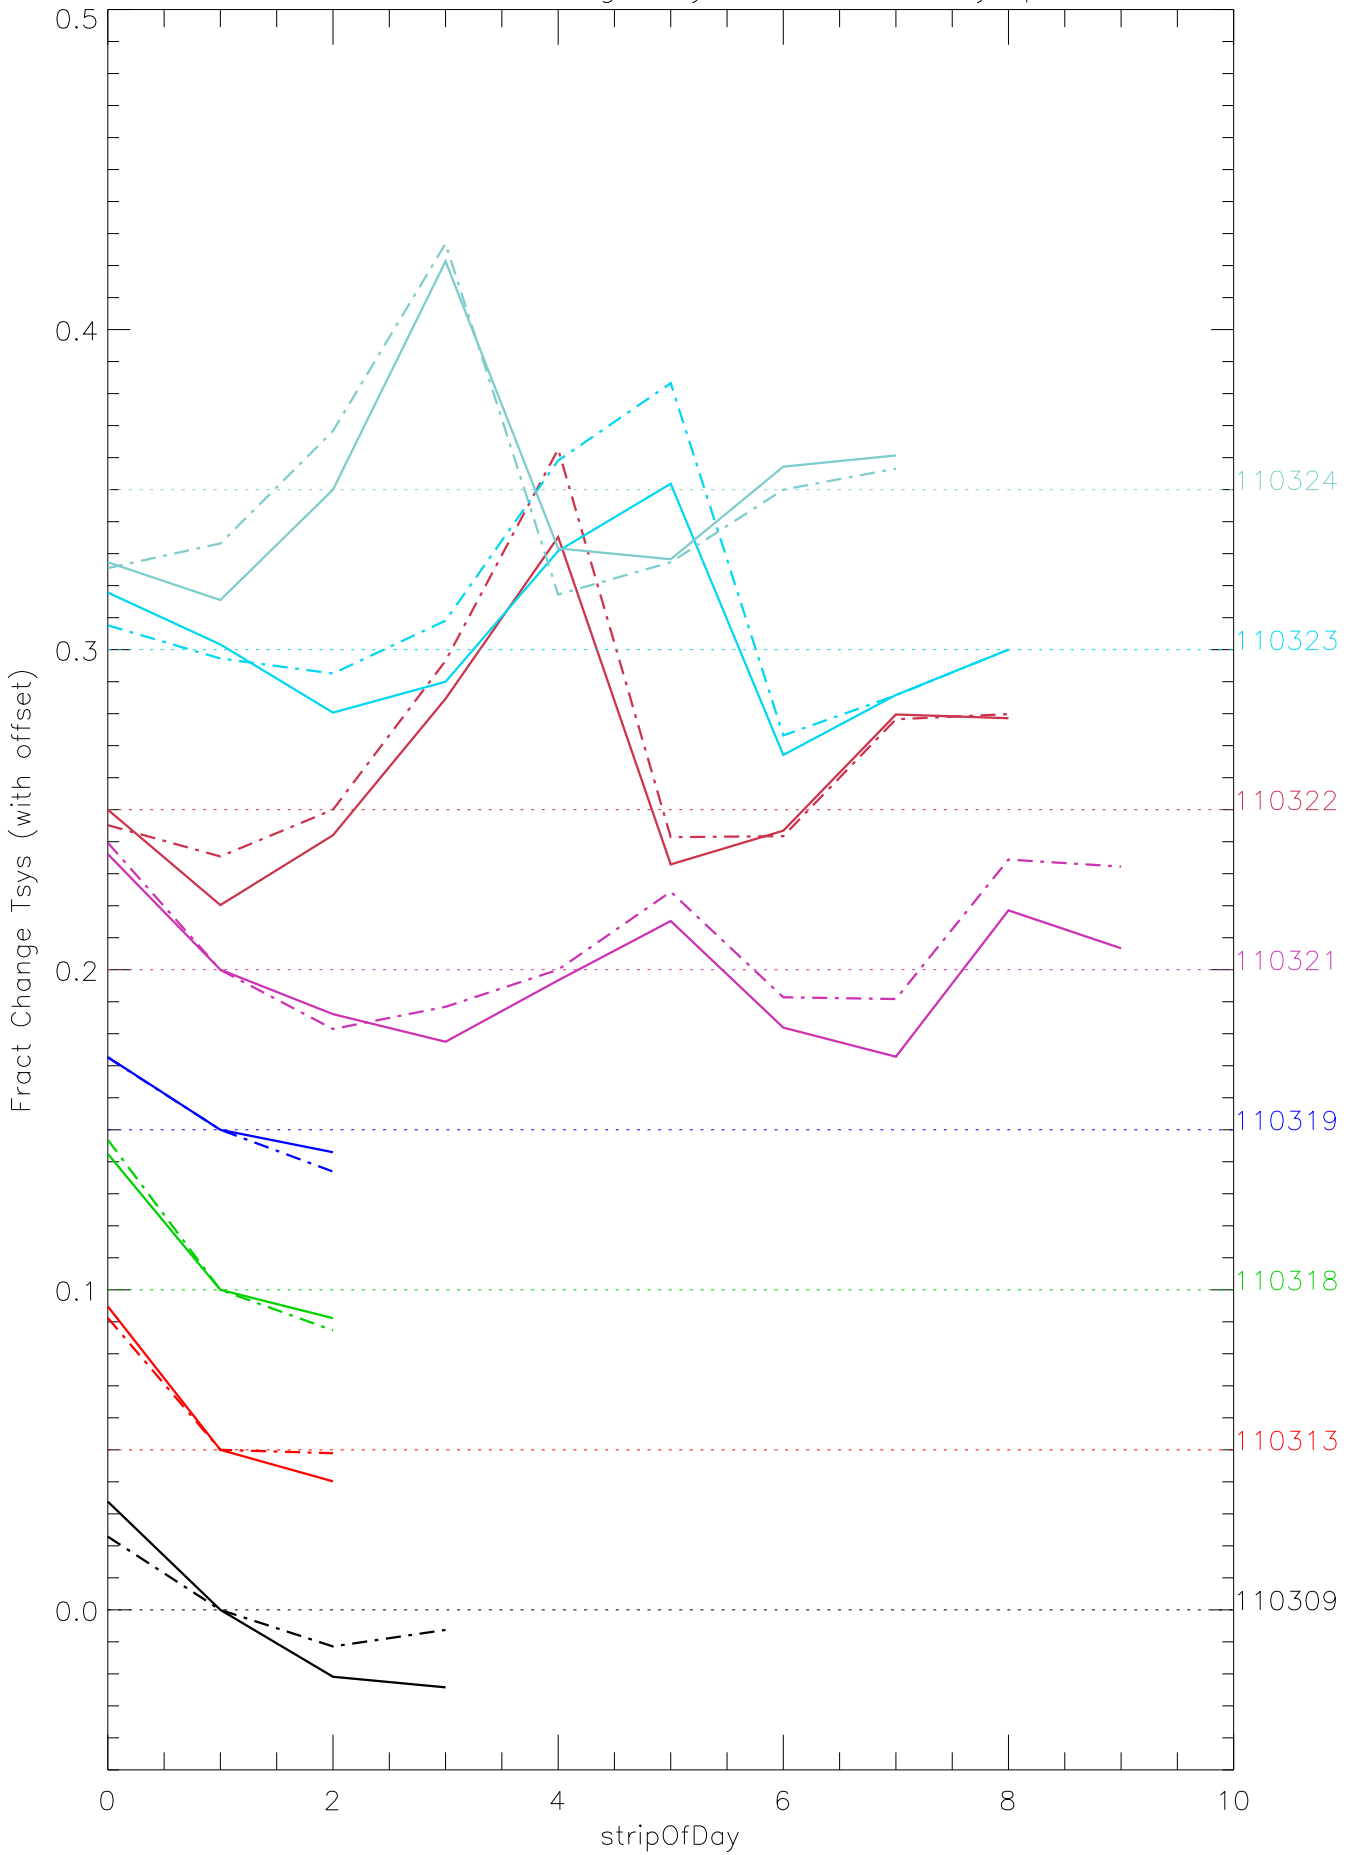

a2048 fractional change TsysK for each day. pixel:0

a2048 fractional change TsysK for each day. pixel:1

a2048 fractional change TsysK for each day. pixel:2

a2048 fractional change TsysK for each day. pixel:3

a2048 fractional change TsysK for each day. pixel:4

a2048 fractional change TsysK for each day. pixel:5

a2048 fractional change TsysK for each day. pixel:6