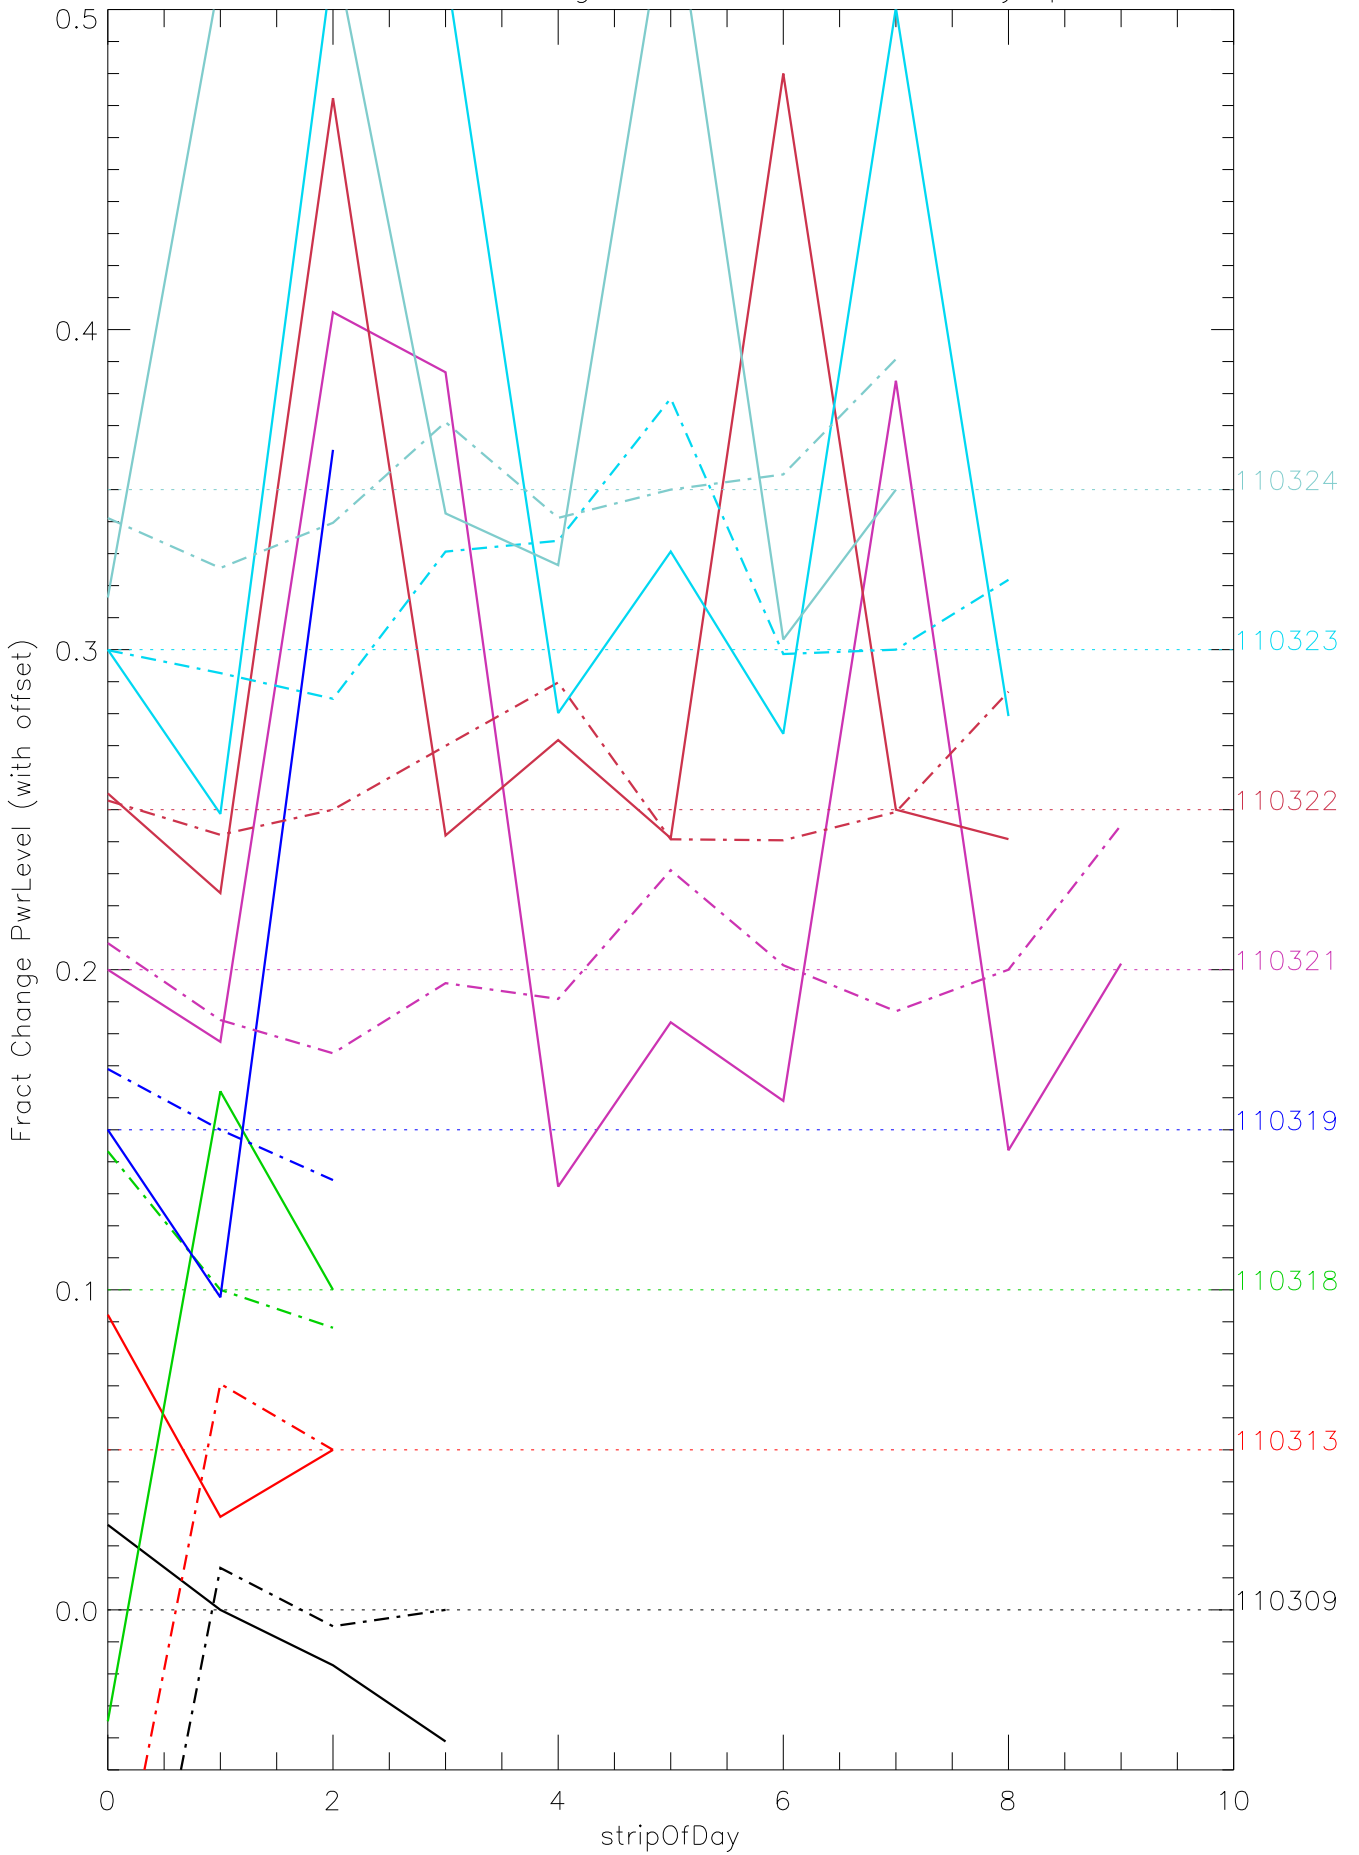

a2048 fractional change PwrLevel for each day. pixel:0

a2048 fractional change PwrLevel for each day. pixel:1

a2048 fractional change PwrLevel for each day. pixel:2

a2048 fractional change PwrLevel for each day. pixel:3

a2048 fractional change PwrLevel for each day. pixel:4

a2048 fractional change PwrLevel for each day. pixel:6