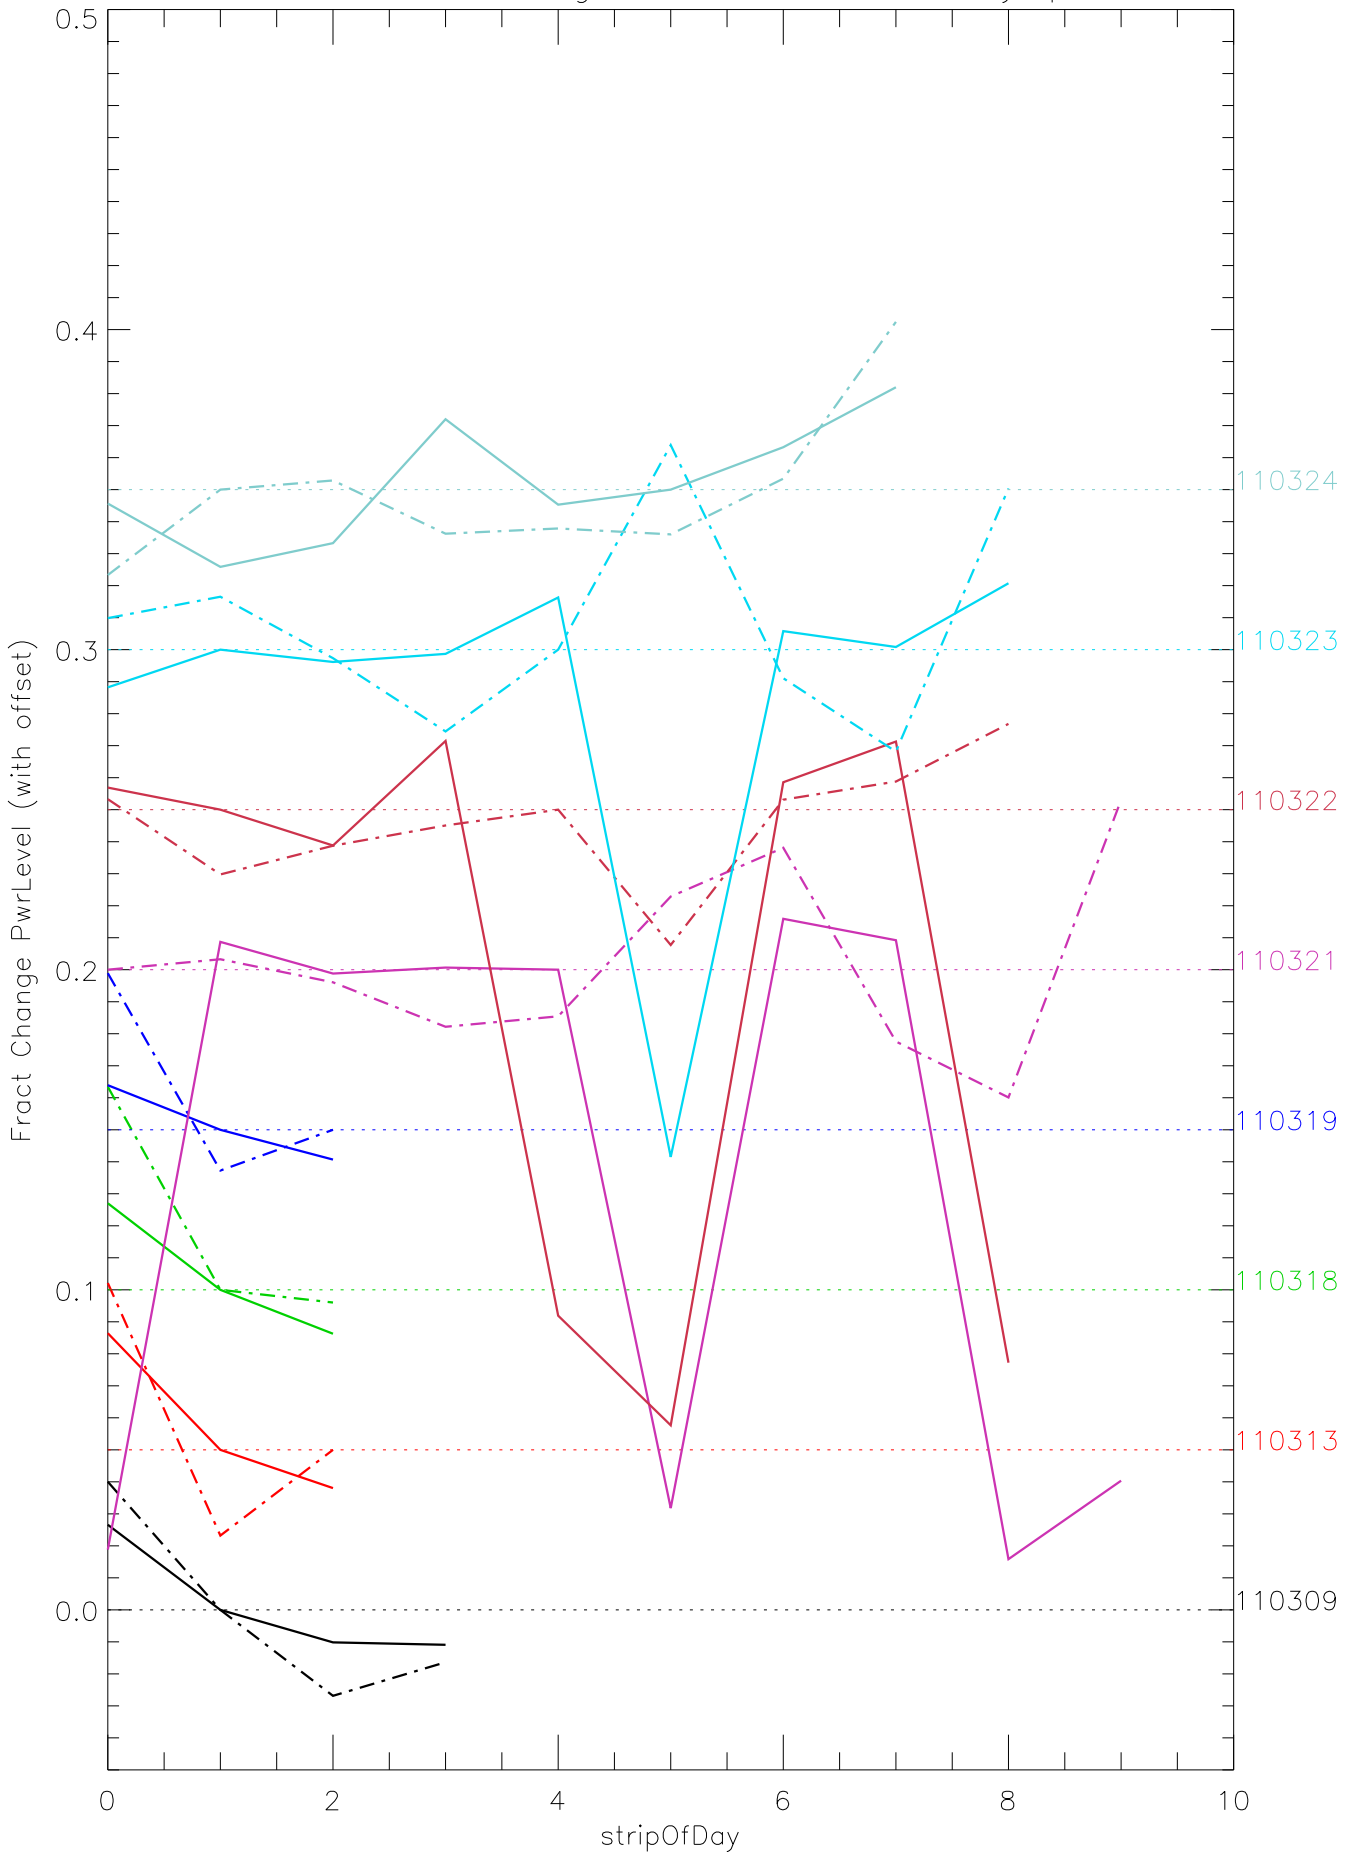

a2048 fractional change PwrLevel for each day. pixel:0

a2048 fractional change PwrLevel for each day. pixel:1

a2048 fractional change PwrLevel for each day. pixel:2

a2048 fractional change PwrLevel for each day. pixel:3

a2048 fractional change PwrLevel for each day. pixel:4

a2048 fractional change PwrLevel for each day. pixel:6