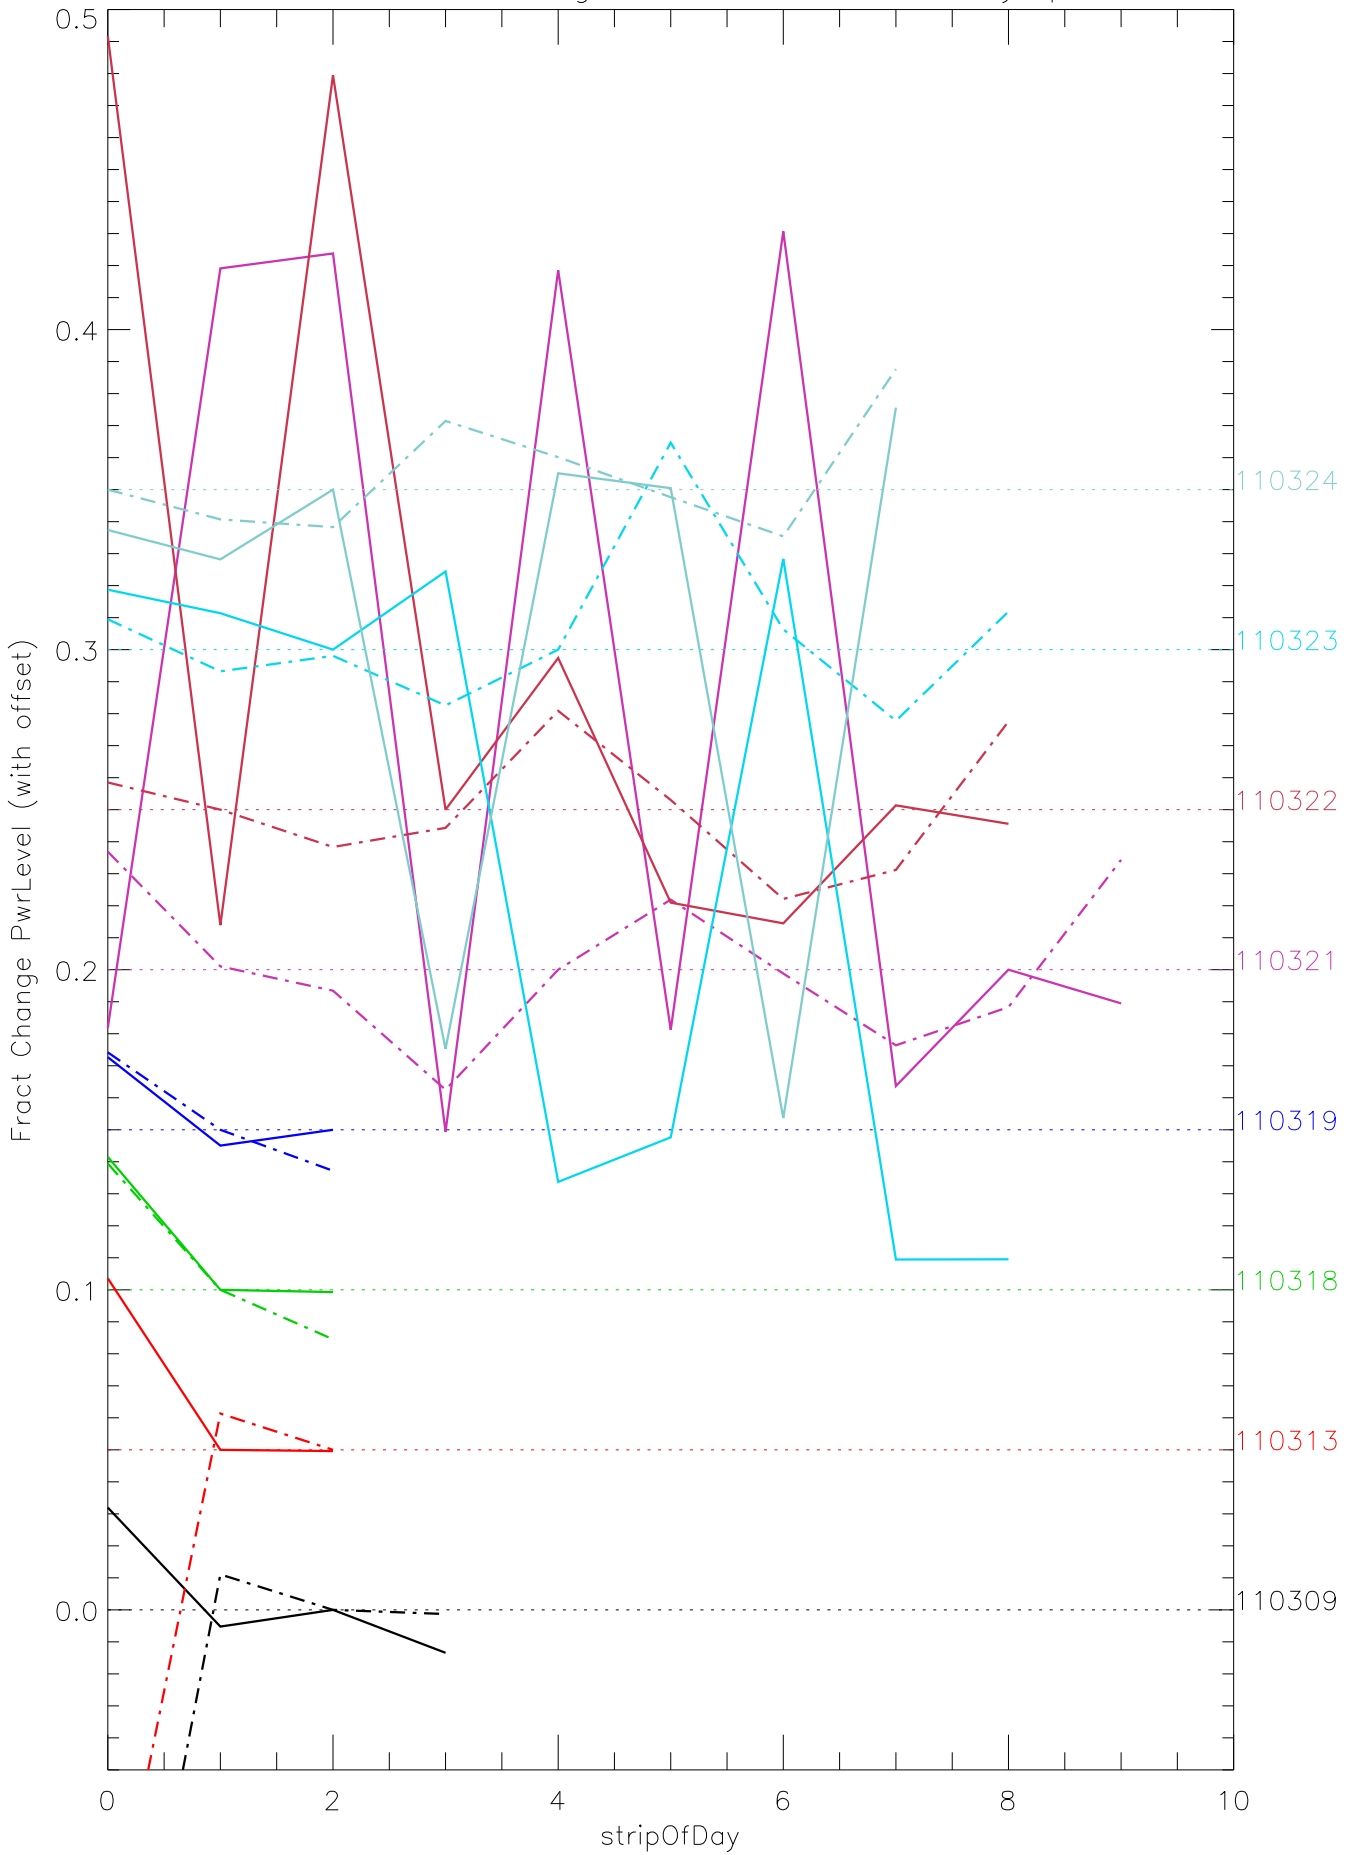

a2048 fractional change PwrLevel for each day. pixel:0

a2048 fractional change PwrLevel for each day. pixel:1

a2048 fractional change PwrLevel for each day. pixel:2

a2048 fractional change PwrLevel for each day. pixel:3

a2048 fractional change PwrLevel for each day. pixel:4

a2048 fractional change PwrLevel for each day. pixel:6