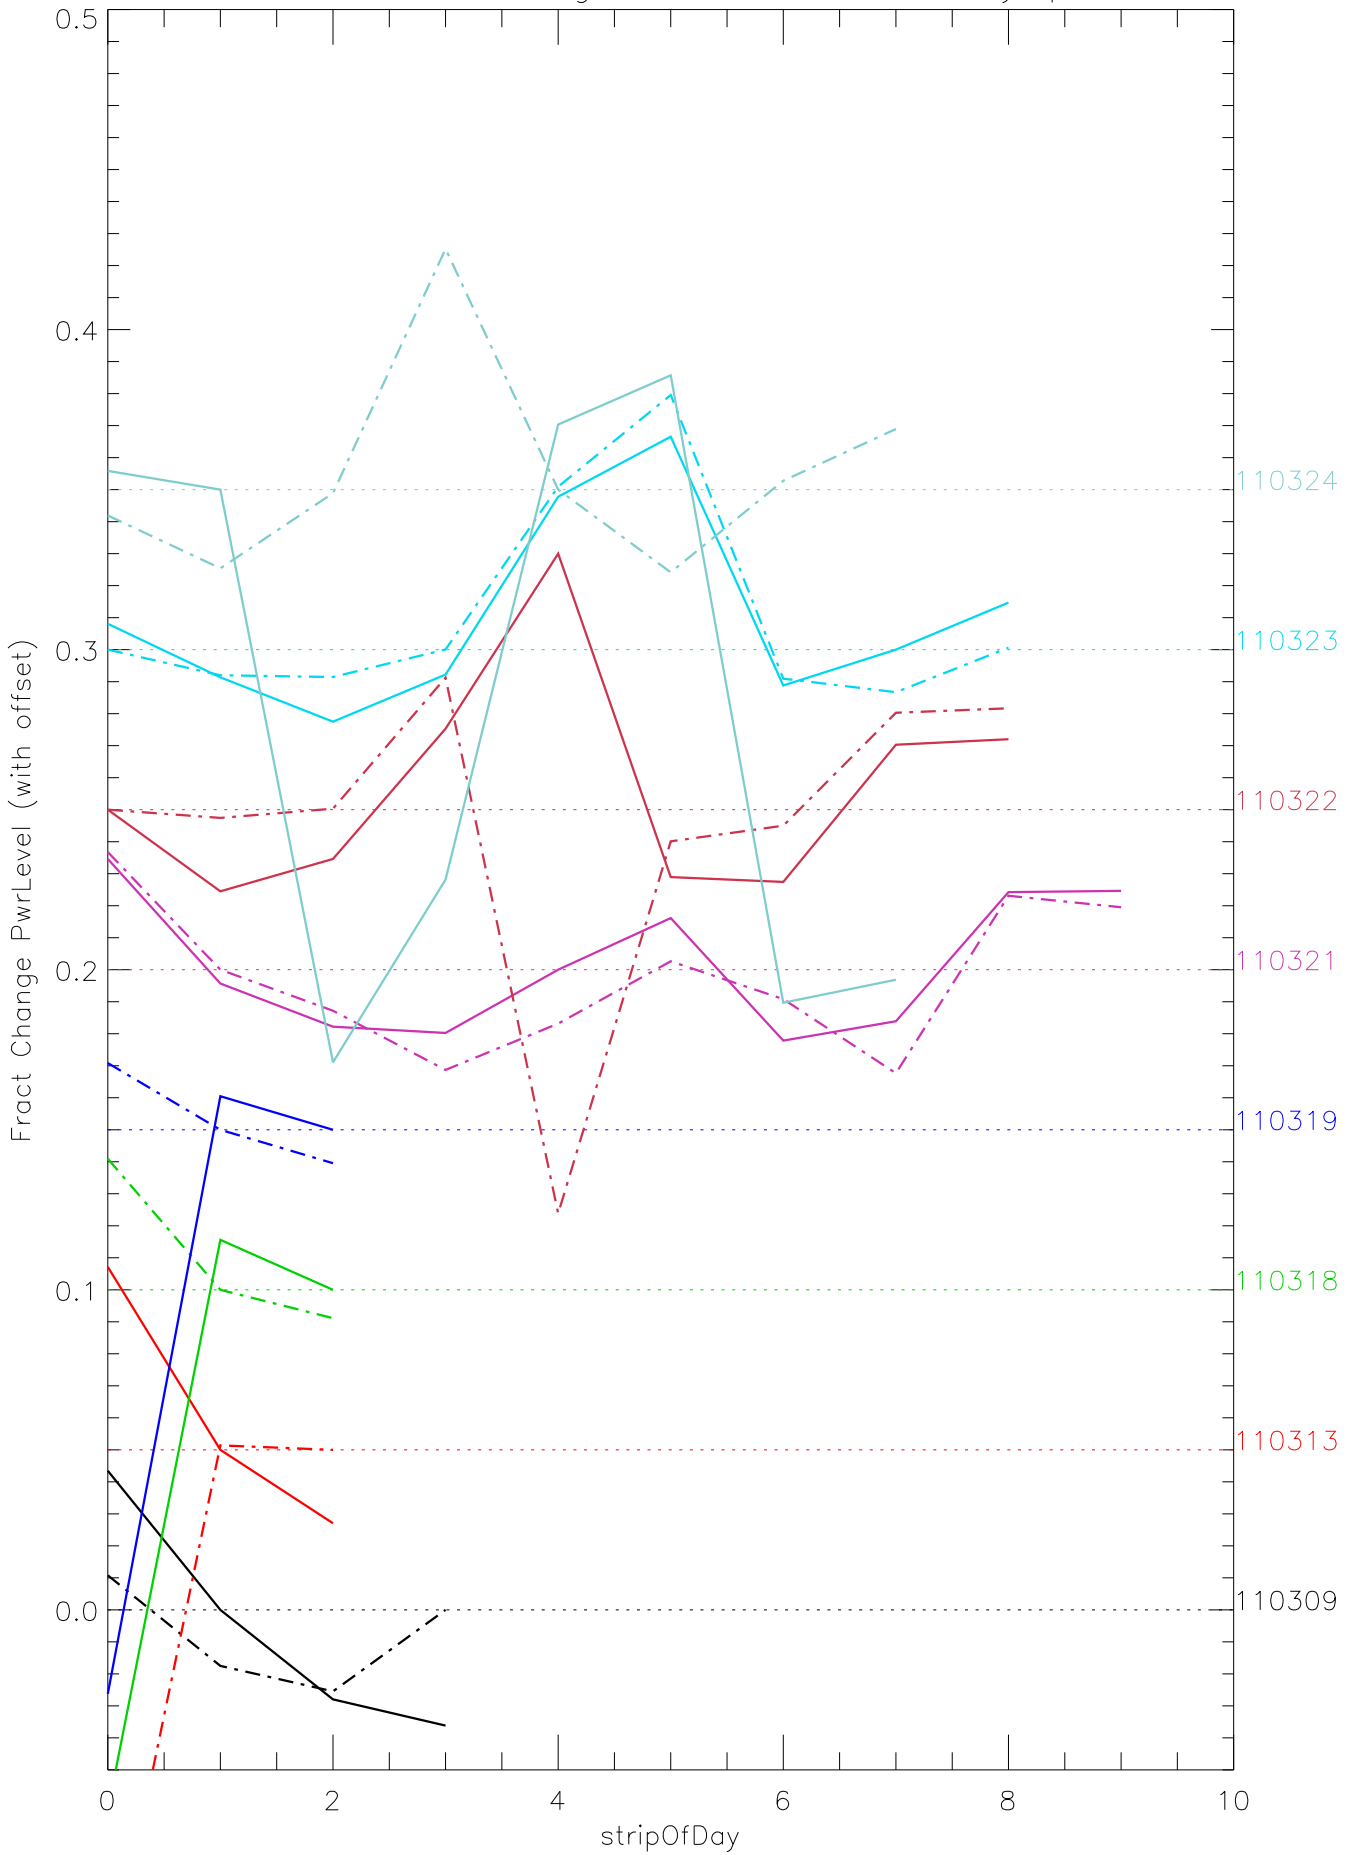

a2048 fractional change PwrLevel for each day. pixel:0

a2048 fractional change PwrLevel for each day. pixel:1

a2048 fractional change PwrLevel for each day. pixel:2

a2048 fractional change PwrLevel for each day. pixel:3

a2048 fractional change PwrLevel for each day. pixel:4

a2048 fractional change PwrLevel for each day. pixel:6