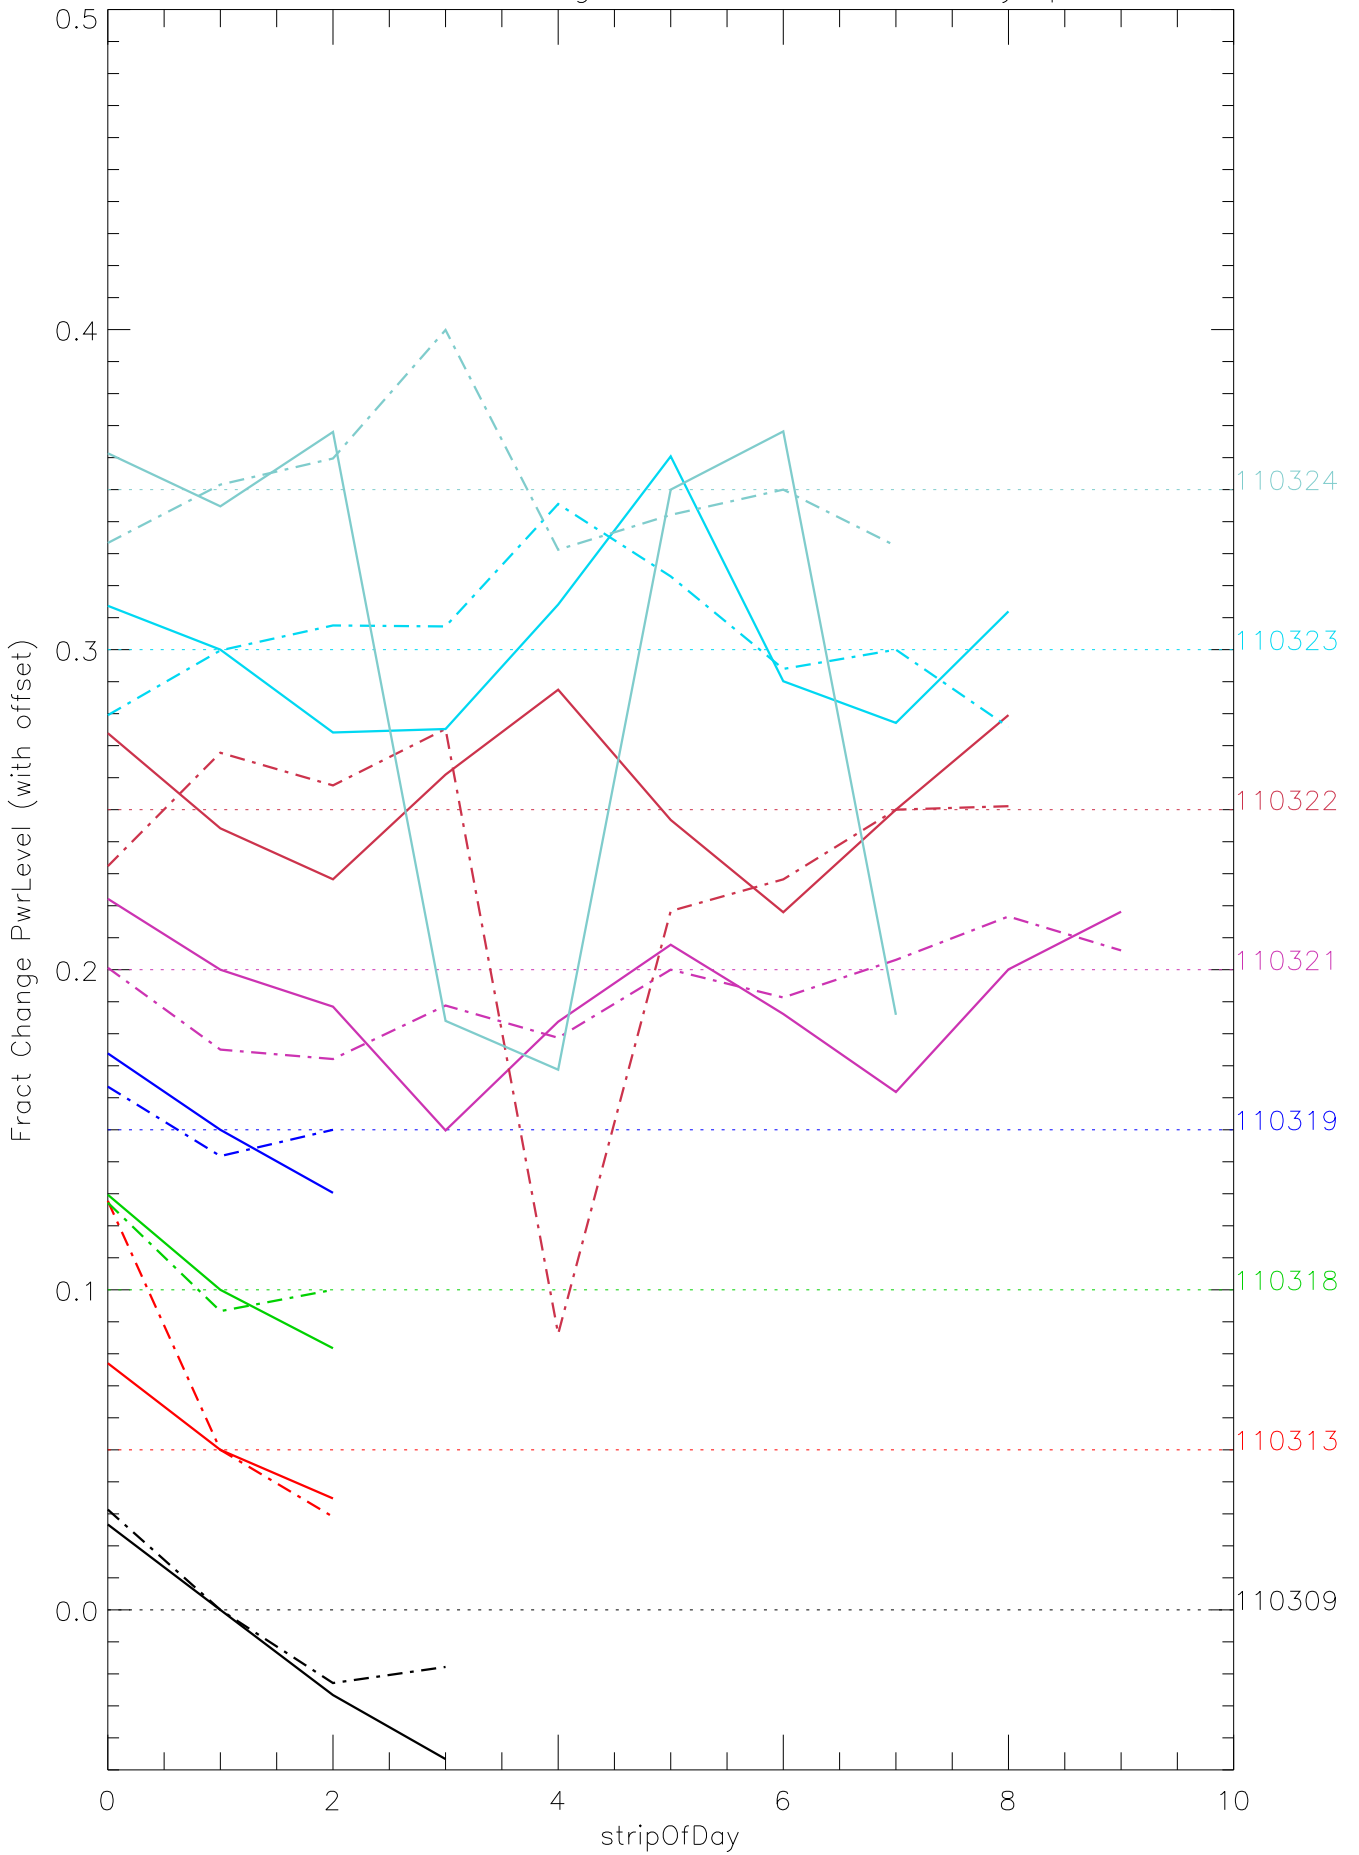

a2048 fractional change PwrLevel for each day. pixel:0

a2048 fractional change PwrLevel for each day. pixel:1

a2048 fractional change PwrLevel for each day. pixel:2

a2048 fractional change PwrLevel for each day. pixel:3

a2048 fractional change PwrLevel for each day. pixel:4

a2048 fractional change PwrLevel for each day. pixel:6