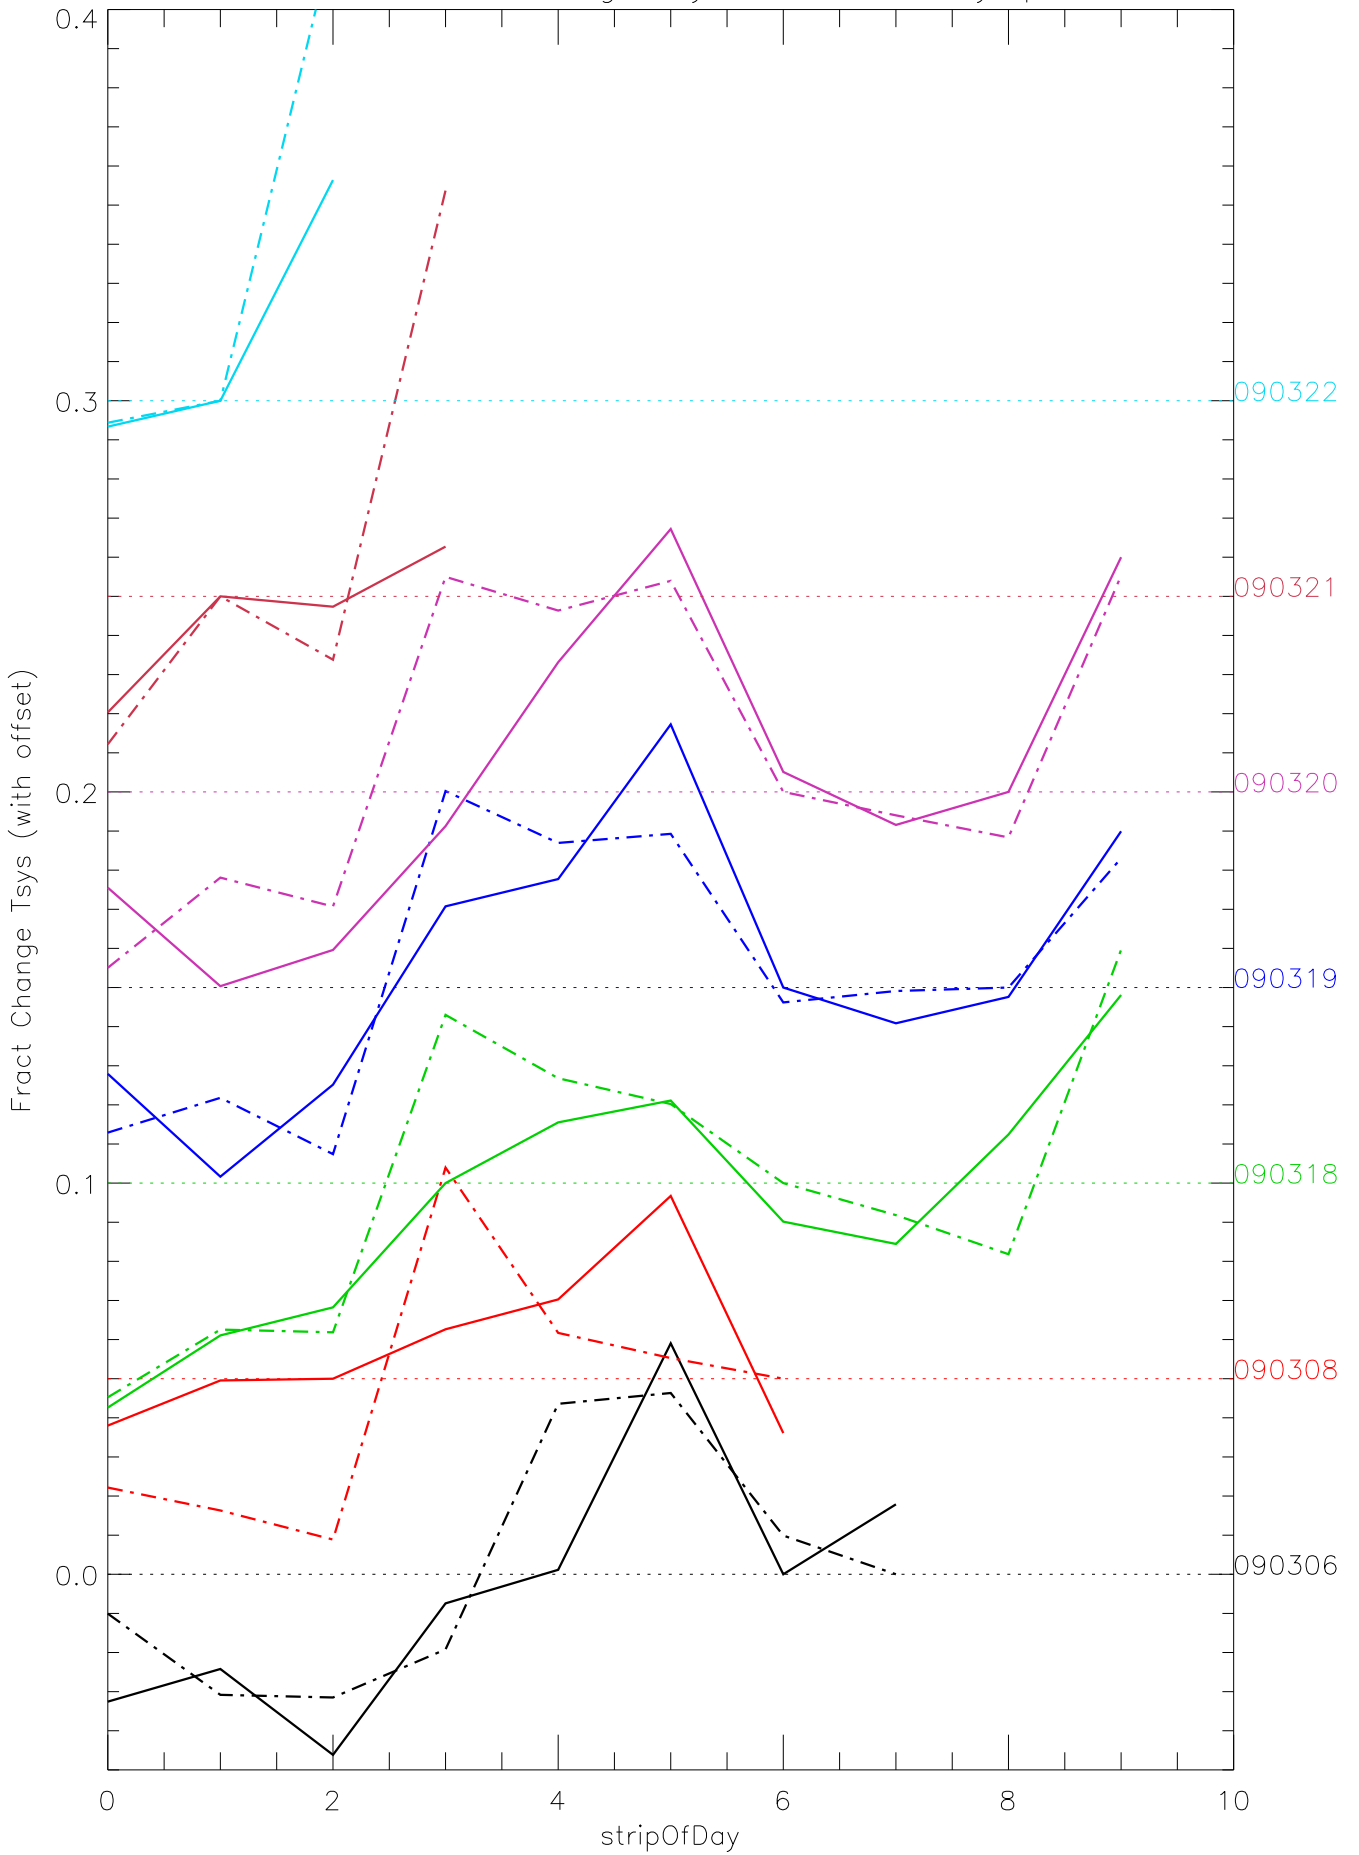

a2048 fractional change TsysK for each day. pixel:0

a2048 fractional change TsysK for each day. pixel:1

a2048 fractional change TsysK for each day. pixel:2

a2048 fractional change TsysK for each day. pixel:3

a2048 fractional change TsysK for each day. pixel:4

a2048 fractional change TsysK for each day. pixel:5

a2048 fractional change TsysK for each day. pixel:6