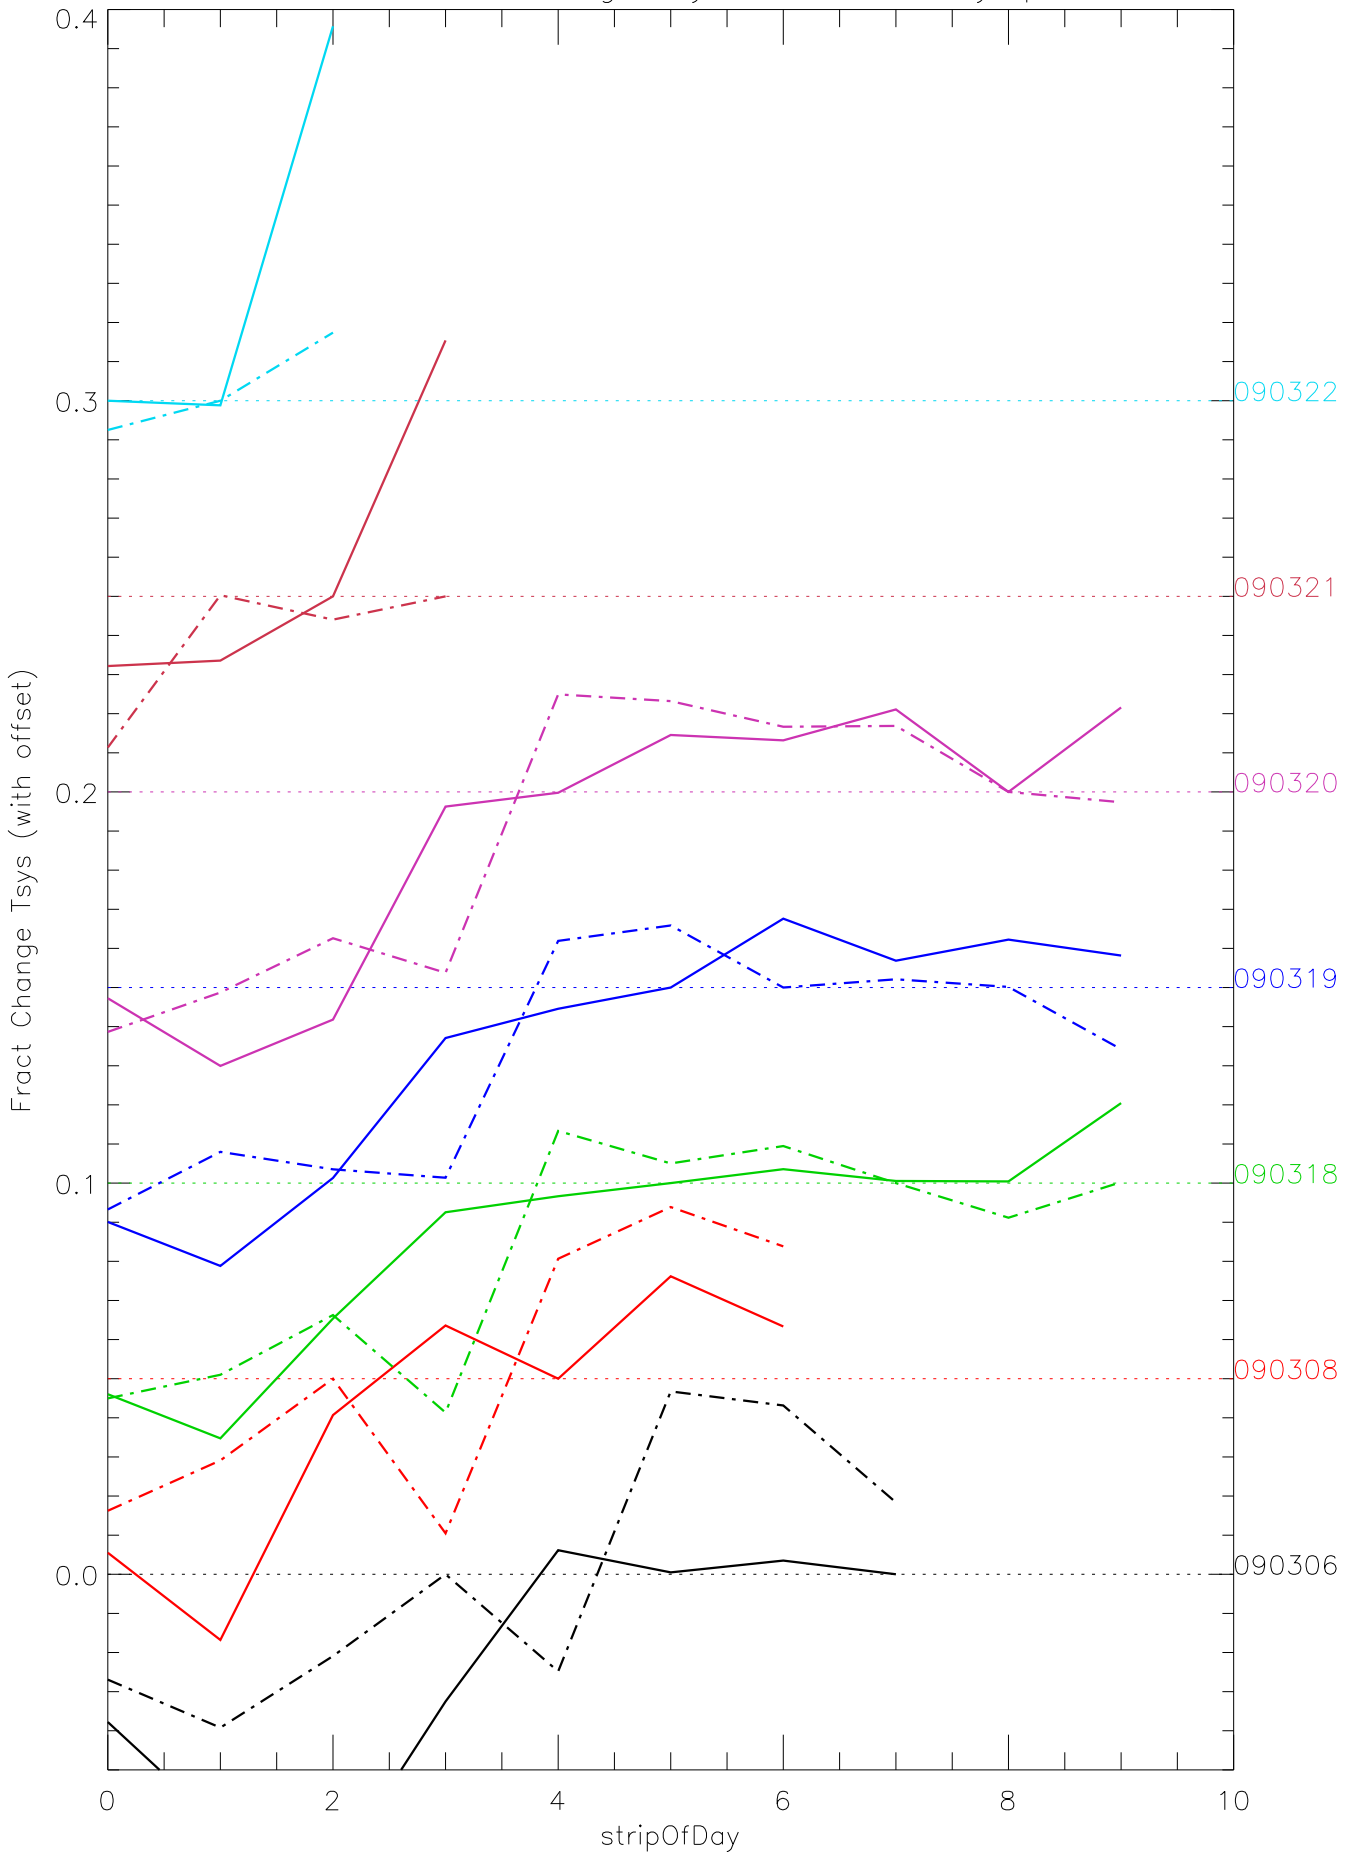

a2048 fractional change TsysK for each day. pixel:0

a2048 fractional change TsysK for each day. pixel:1

a2048 fractional change TsysK for each day. pixel:2

a2048 fractional change TsysK for each day. pixel:3

a2048 fractional change TsysK for each day. pixel:4

a2048 fractional change TsysK for each day. pixel:5

a2048 fractional change TsysK for each day. pixel:6