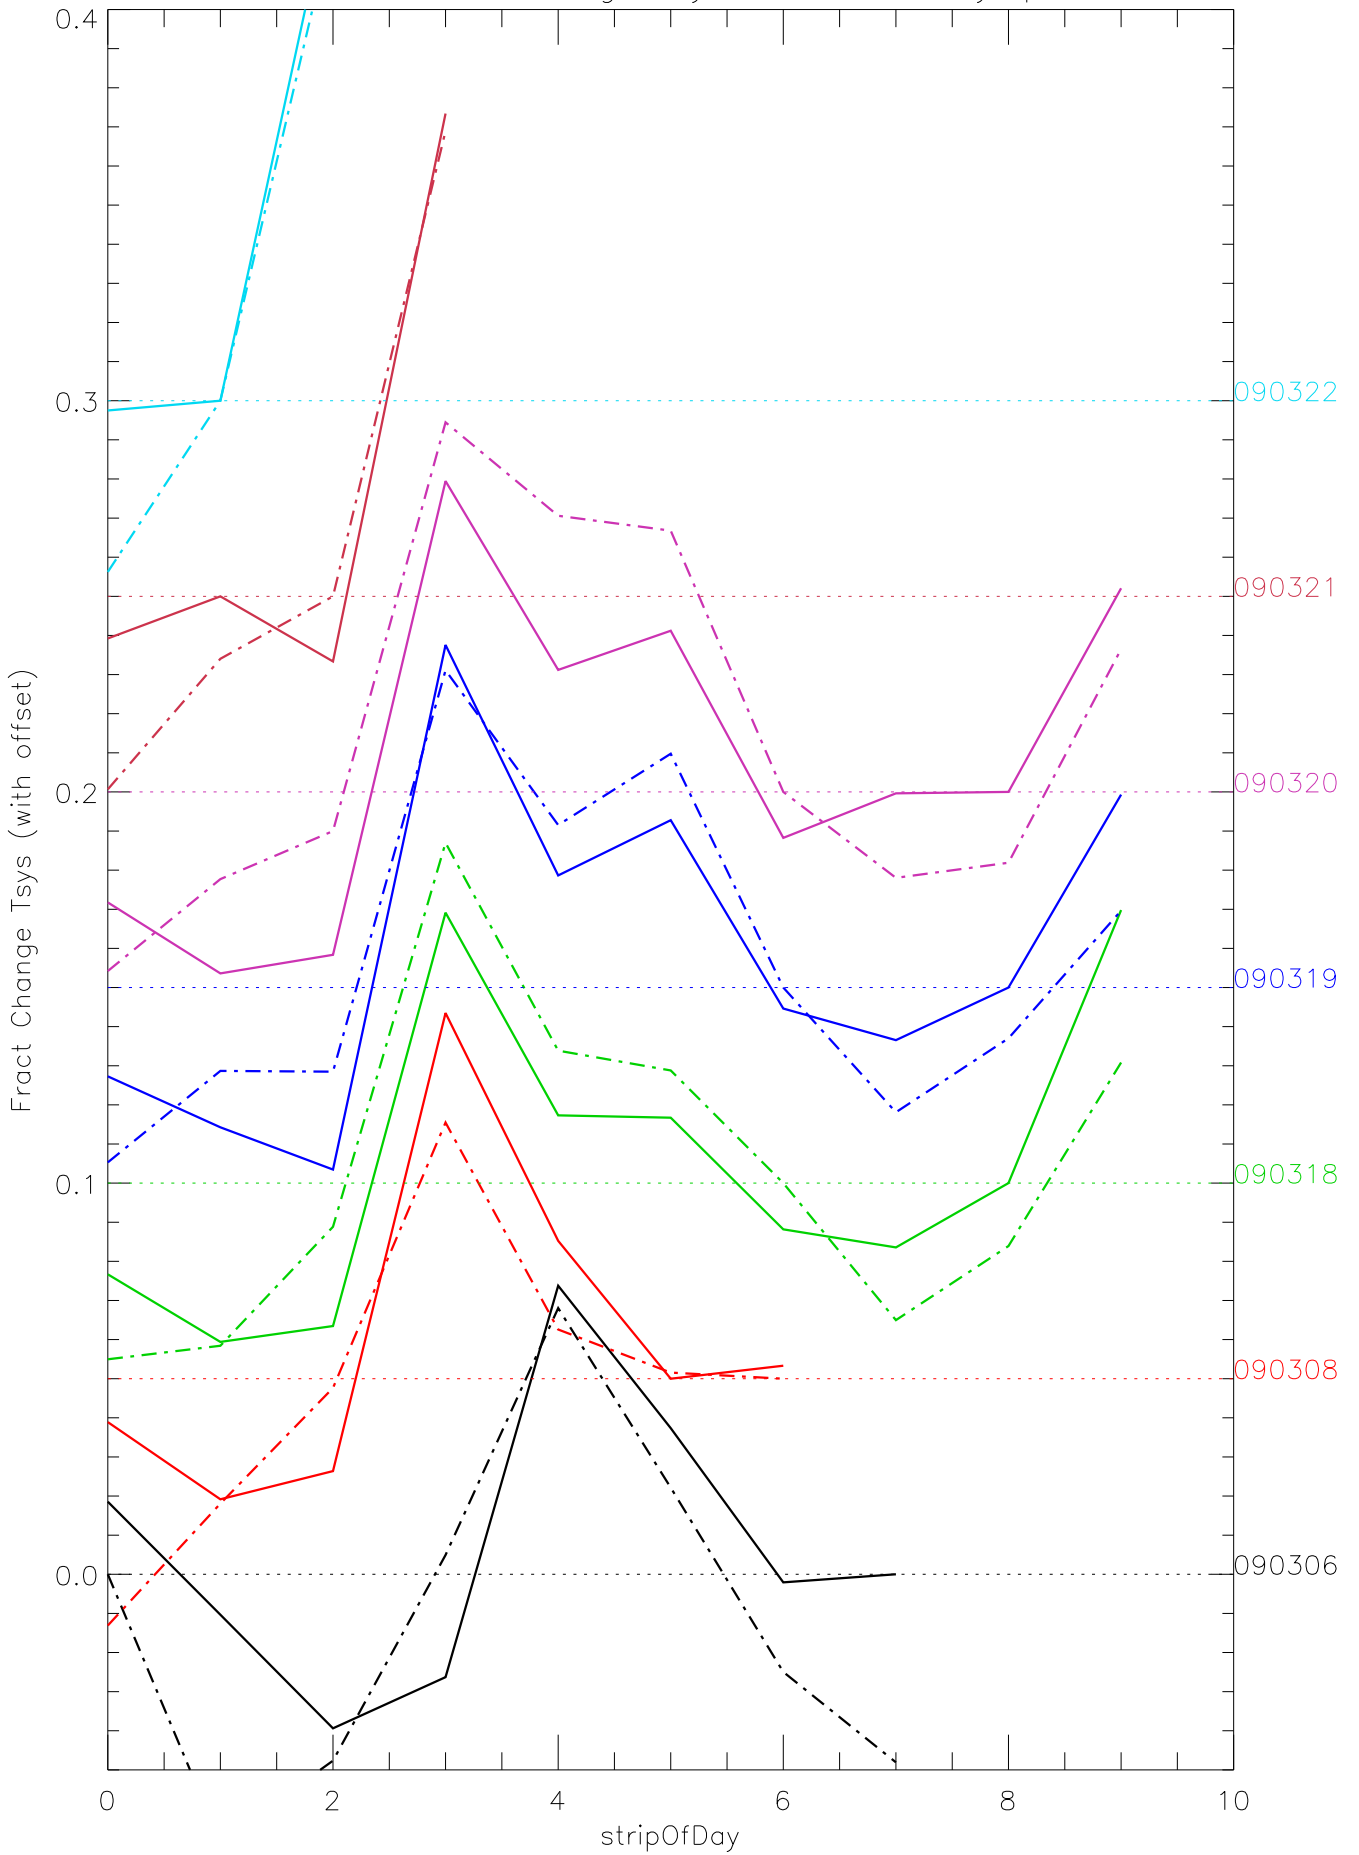

a2048 fractional change TsysK for each day. pixel:0

a2048 fractional change TsysK for each day. pixel:1

a2048 fractional change TsysK for each day. pixel:2

a2048 fractional change TsysK for each day. pixel:3

a2048 fractional change TsysK for each day. pixel:4

a2048 fractional change TsysK for each day. pixel:5

a2048 fractional change TsysK for each day. pixel:6