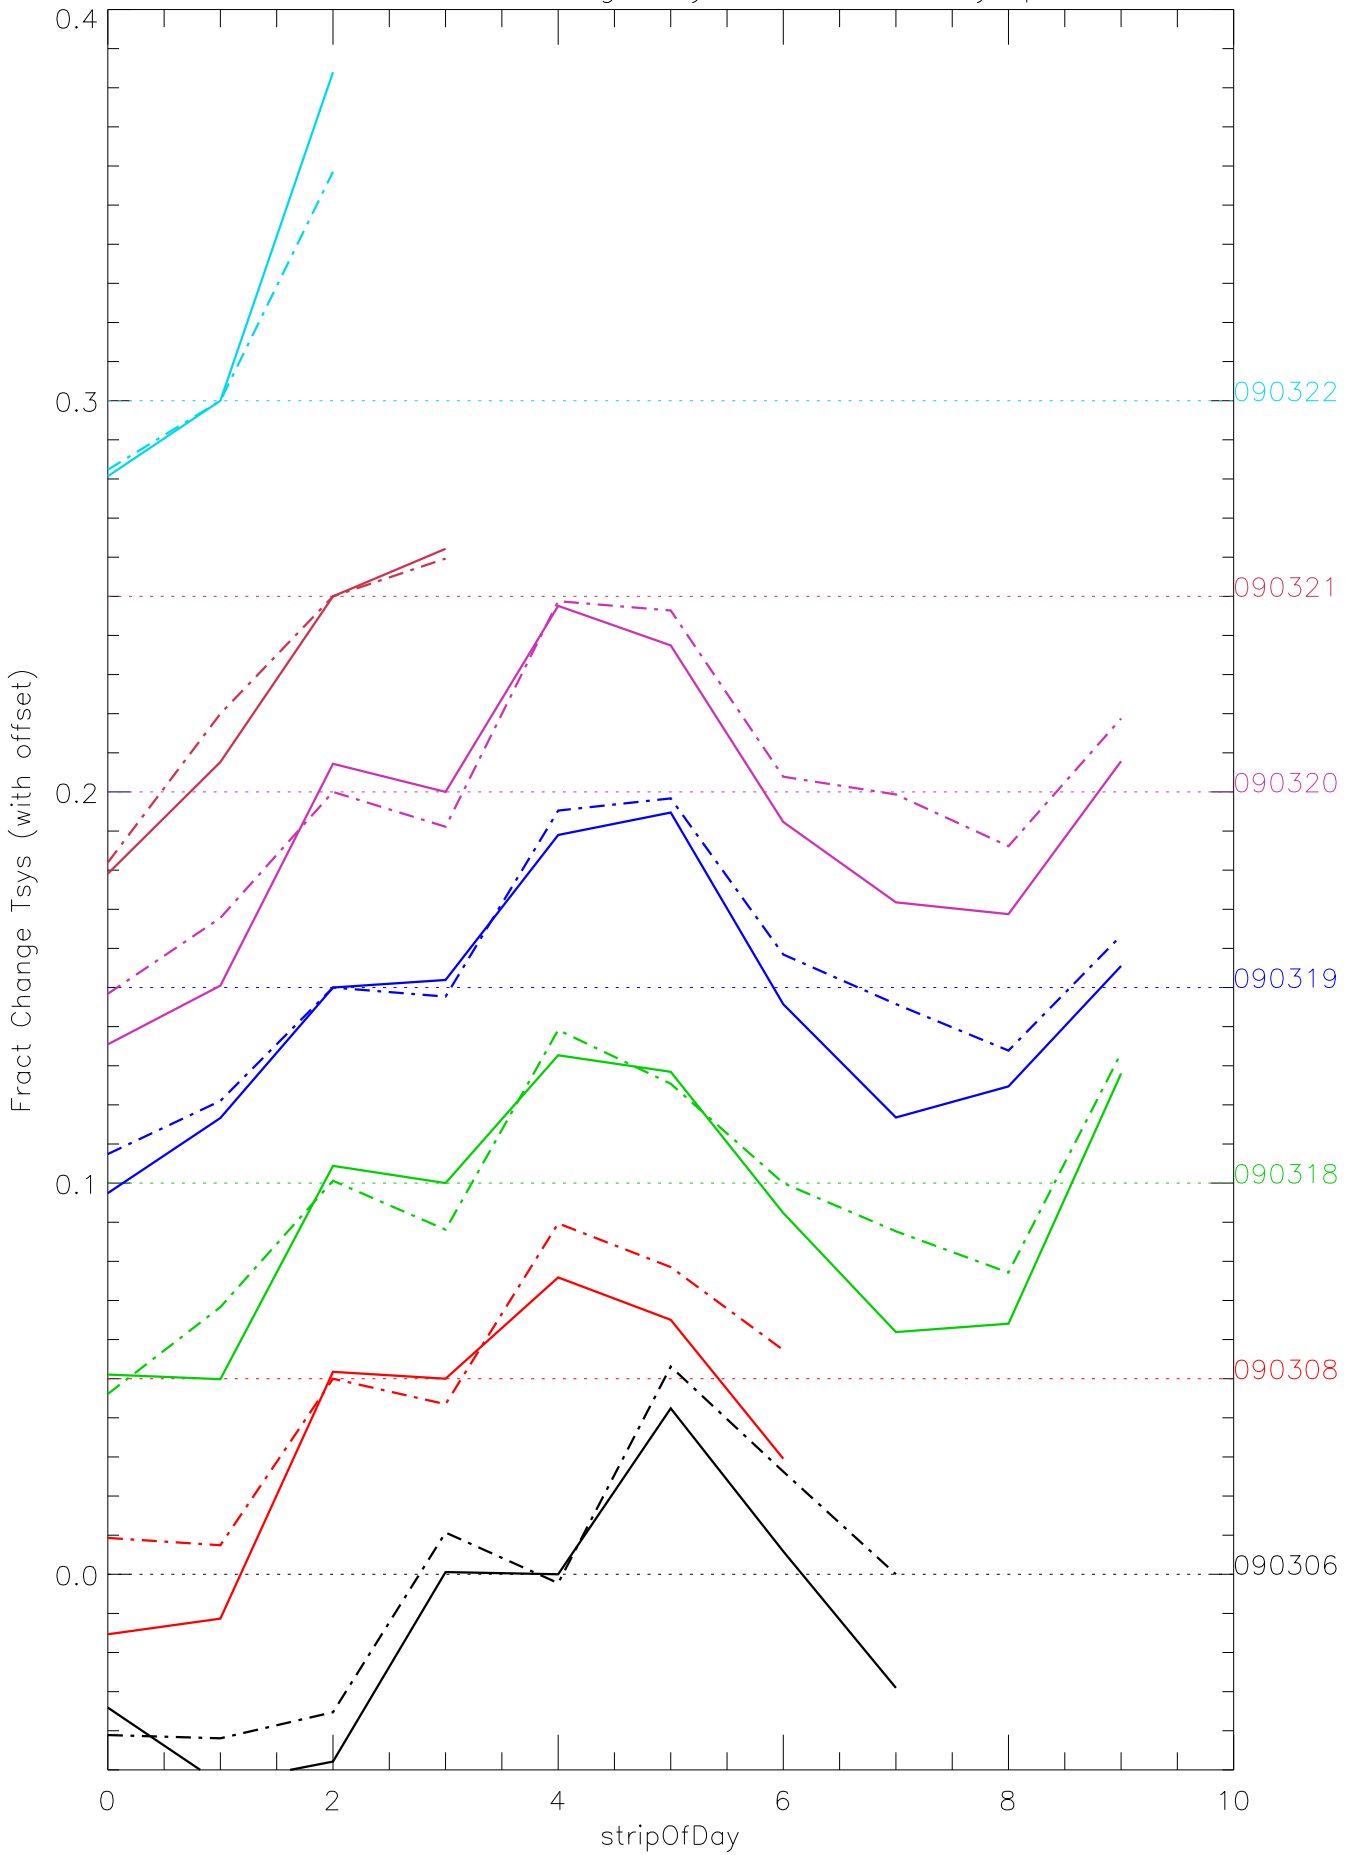

a2048 fractional change TsysK for each day. pixel:0

a2048 fractional change TsysK for each day. pixel:1

a2048 fractional change TsysK for each day. pixel:2

a2048 fractional change TsysK for each day. pixel:3

a2048 fractional change TsysK for each day. pixel:4

a2048 fractional change TsysK for each day. pixel:5

a2048 fractional change TsysK for each day. pixel:6