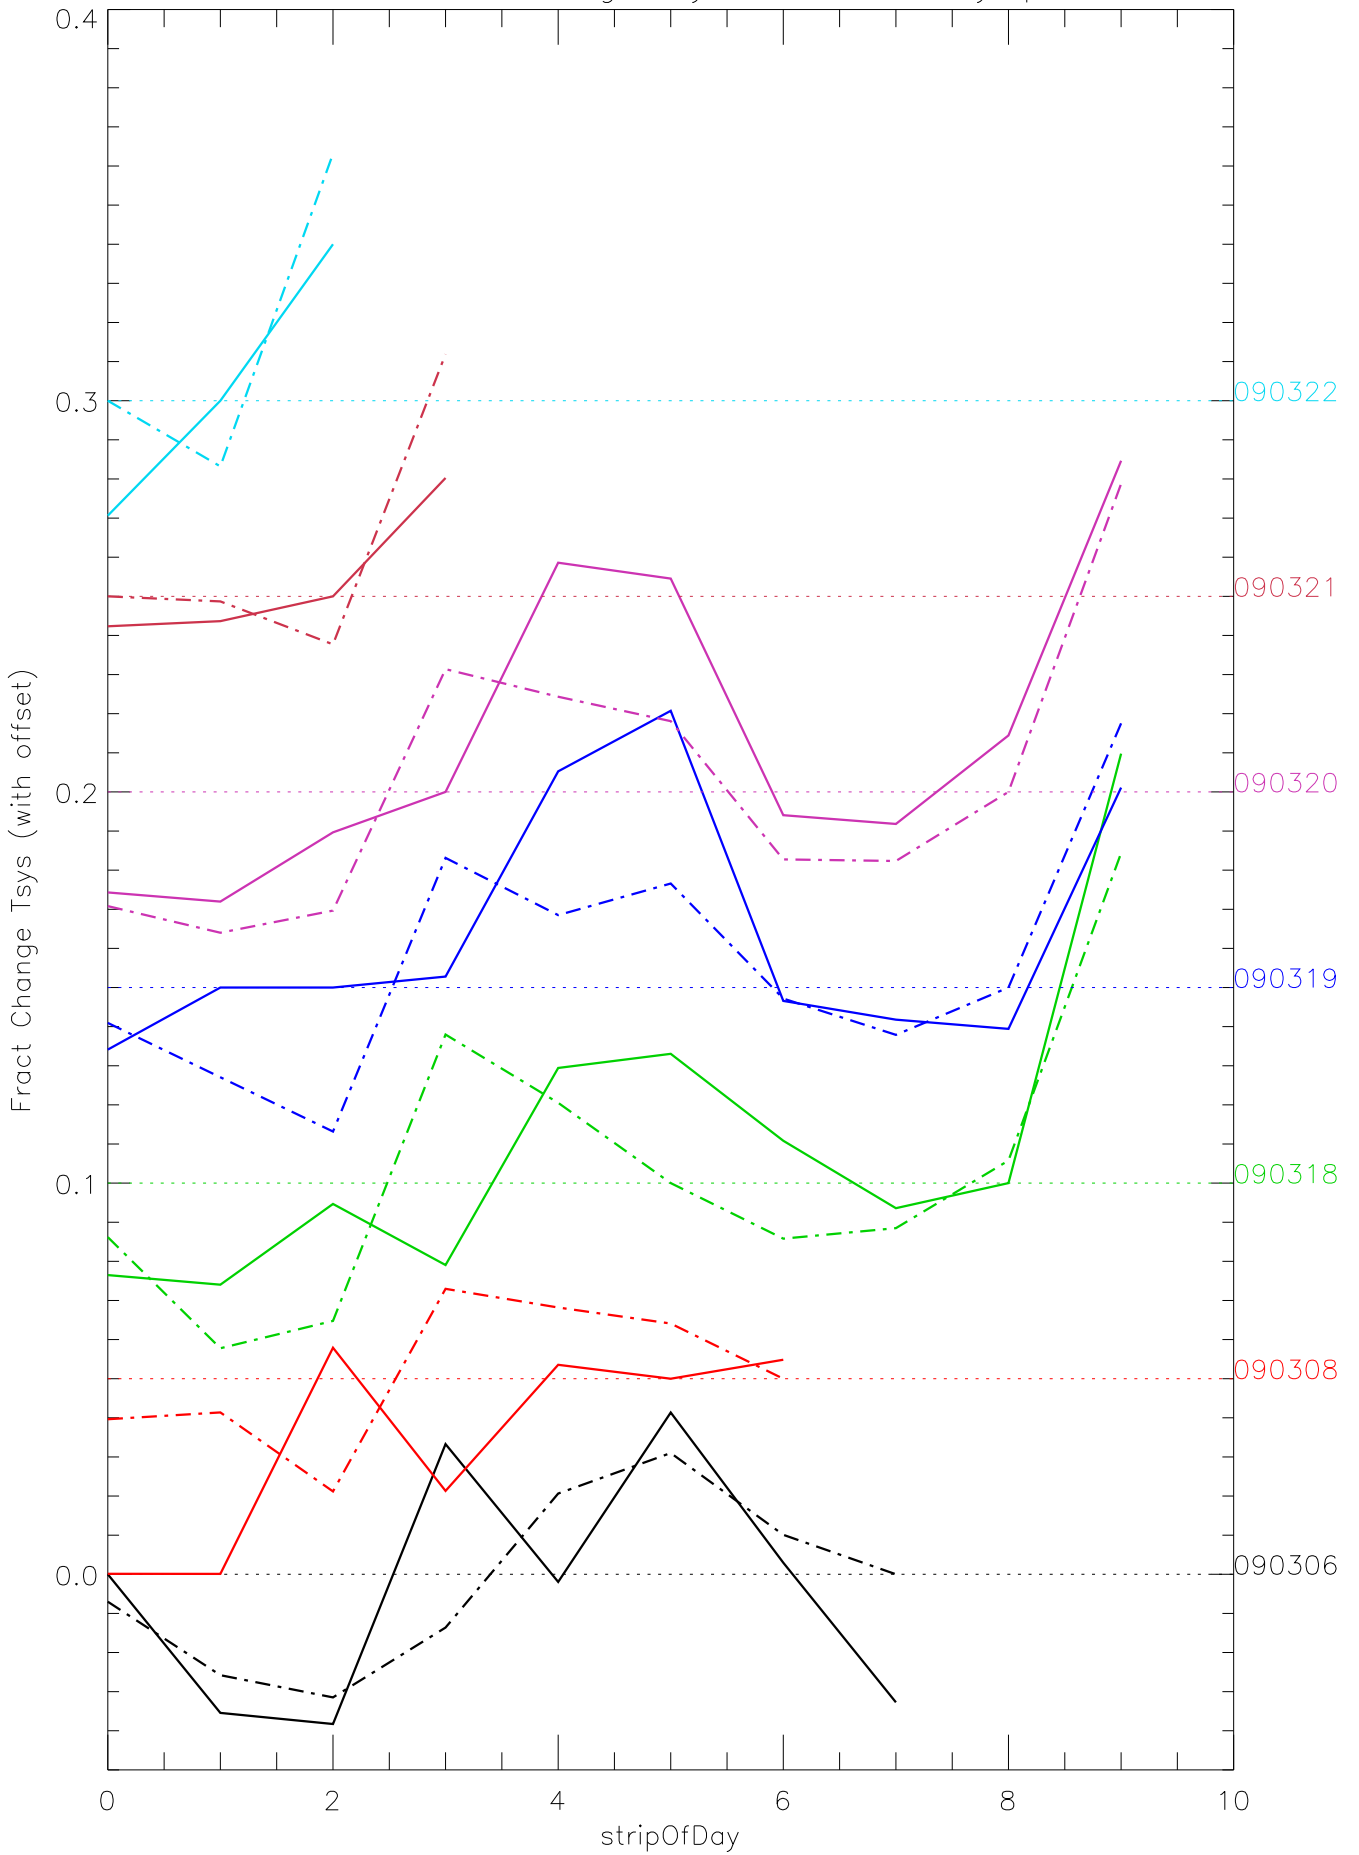

a2048 fractional change TsysK for each day. pixel:0

a2048 fractional change TsysK for each day. pixel:1

a2048 fractional change TsysK for each day. pixel:2

a2048 fractional change TsysK for each day. pixel:3

a2048 fractional change TsysK for each day. pixel:4

a2048 fractional change TsysK for each day. pixel:5

a2048 fractional change TsysK for each day. pixel:6