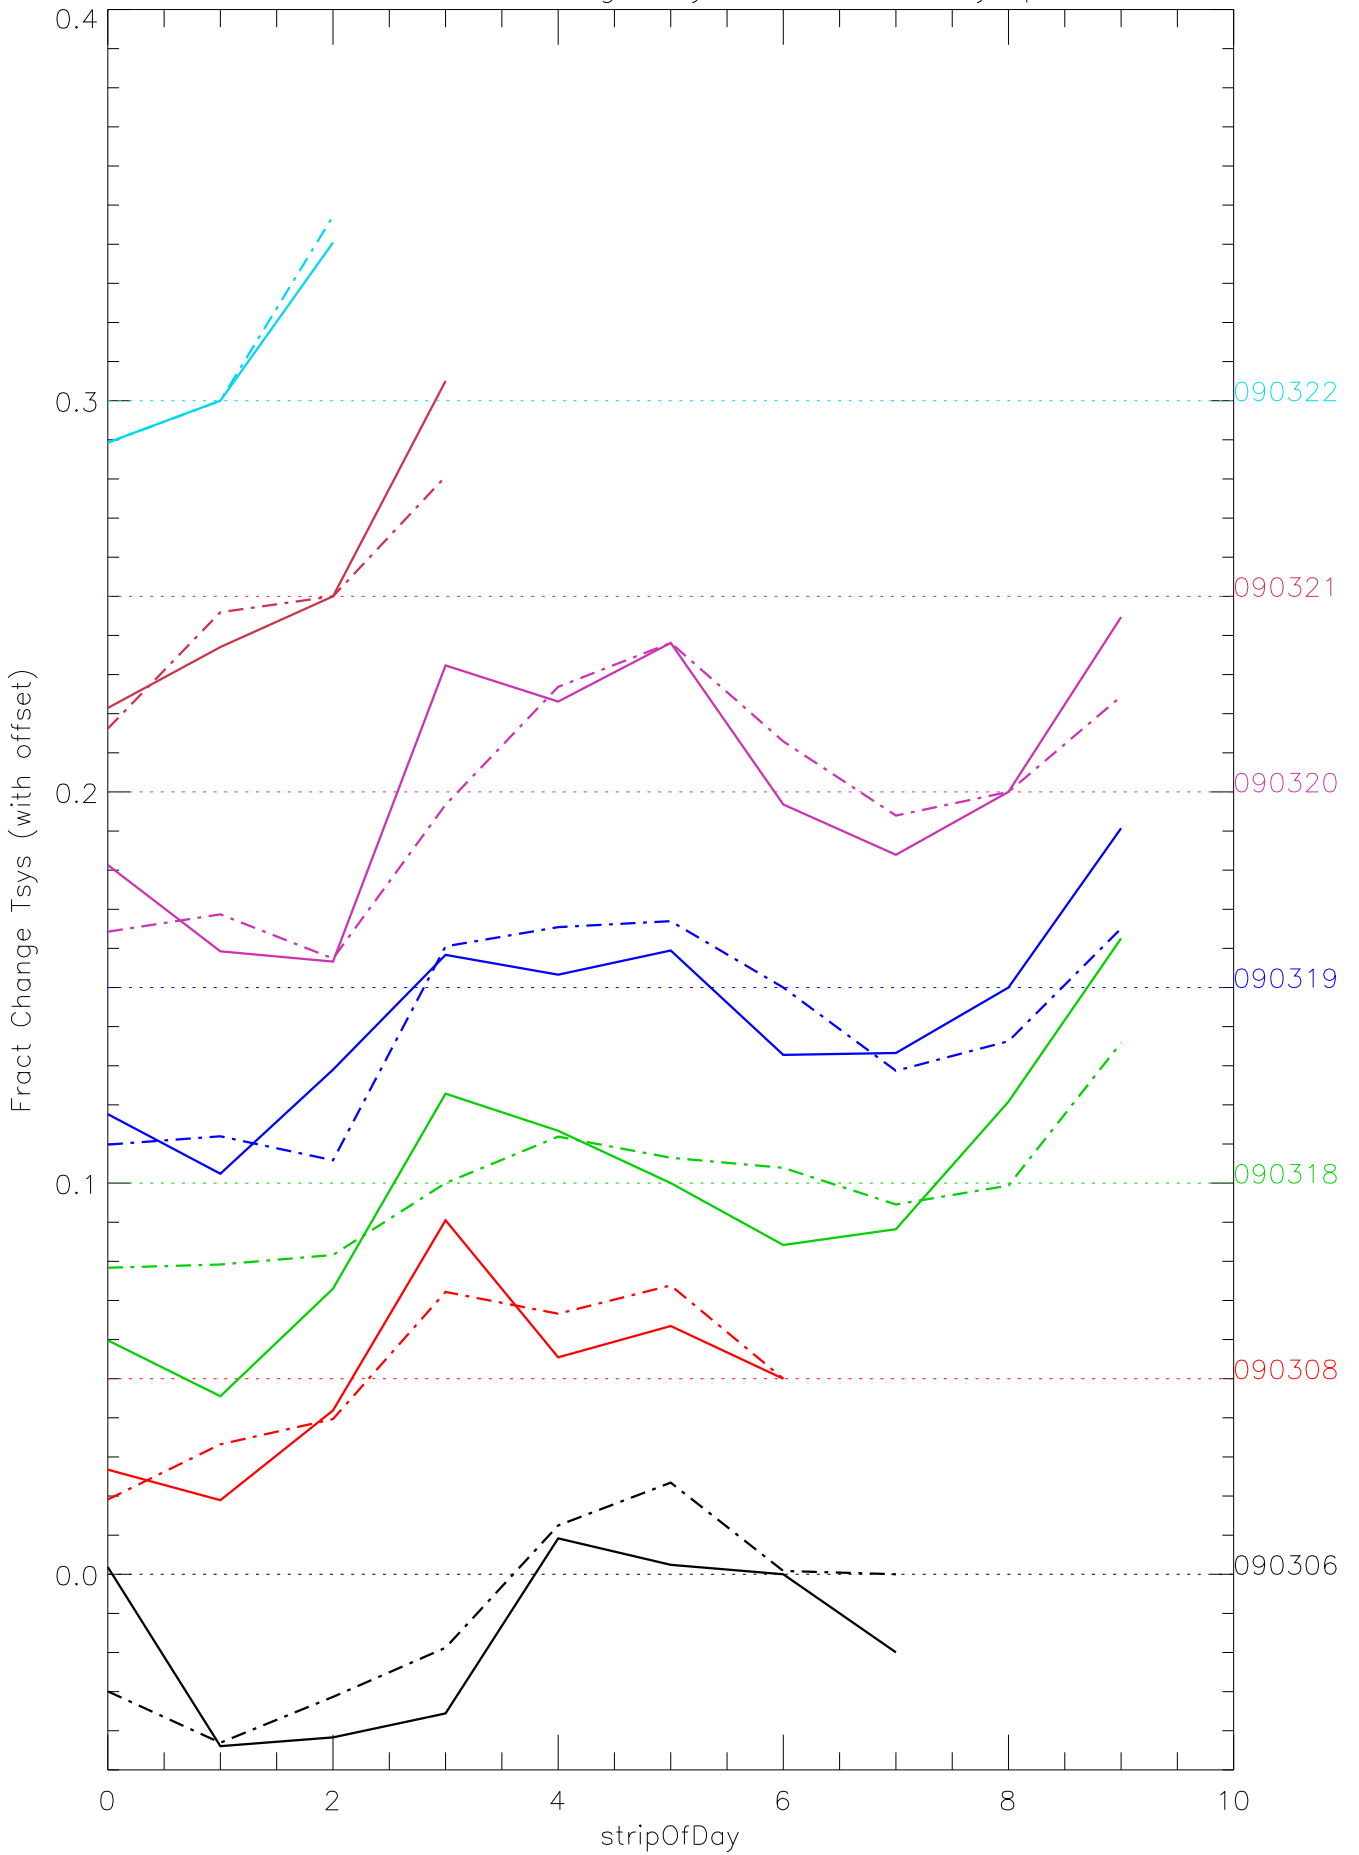

a2048 fractional change TsysK for each day. pixel:0

a2048 fractional change TsysK for each day. pixel:1

a2048 fractional change TsysK for each day. pixel:2

a2048 fractional change TsysK for each day. pixel:3

a2048 fractional change TsysK for each day. pixel:4

a2048 fractional change TsysK for each day. pixel:5

a2048 fractional change TsysK for each day. pixel:6