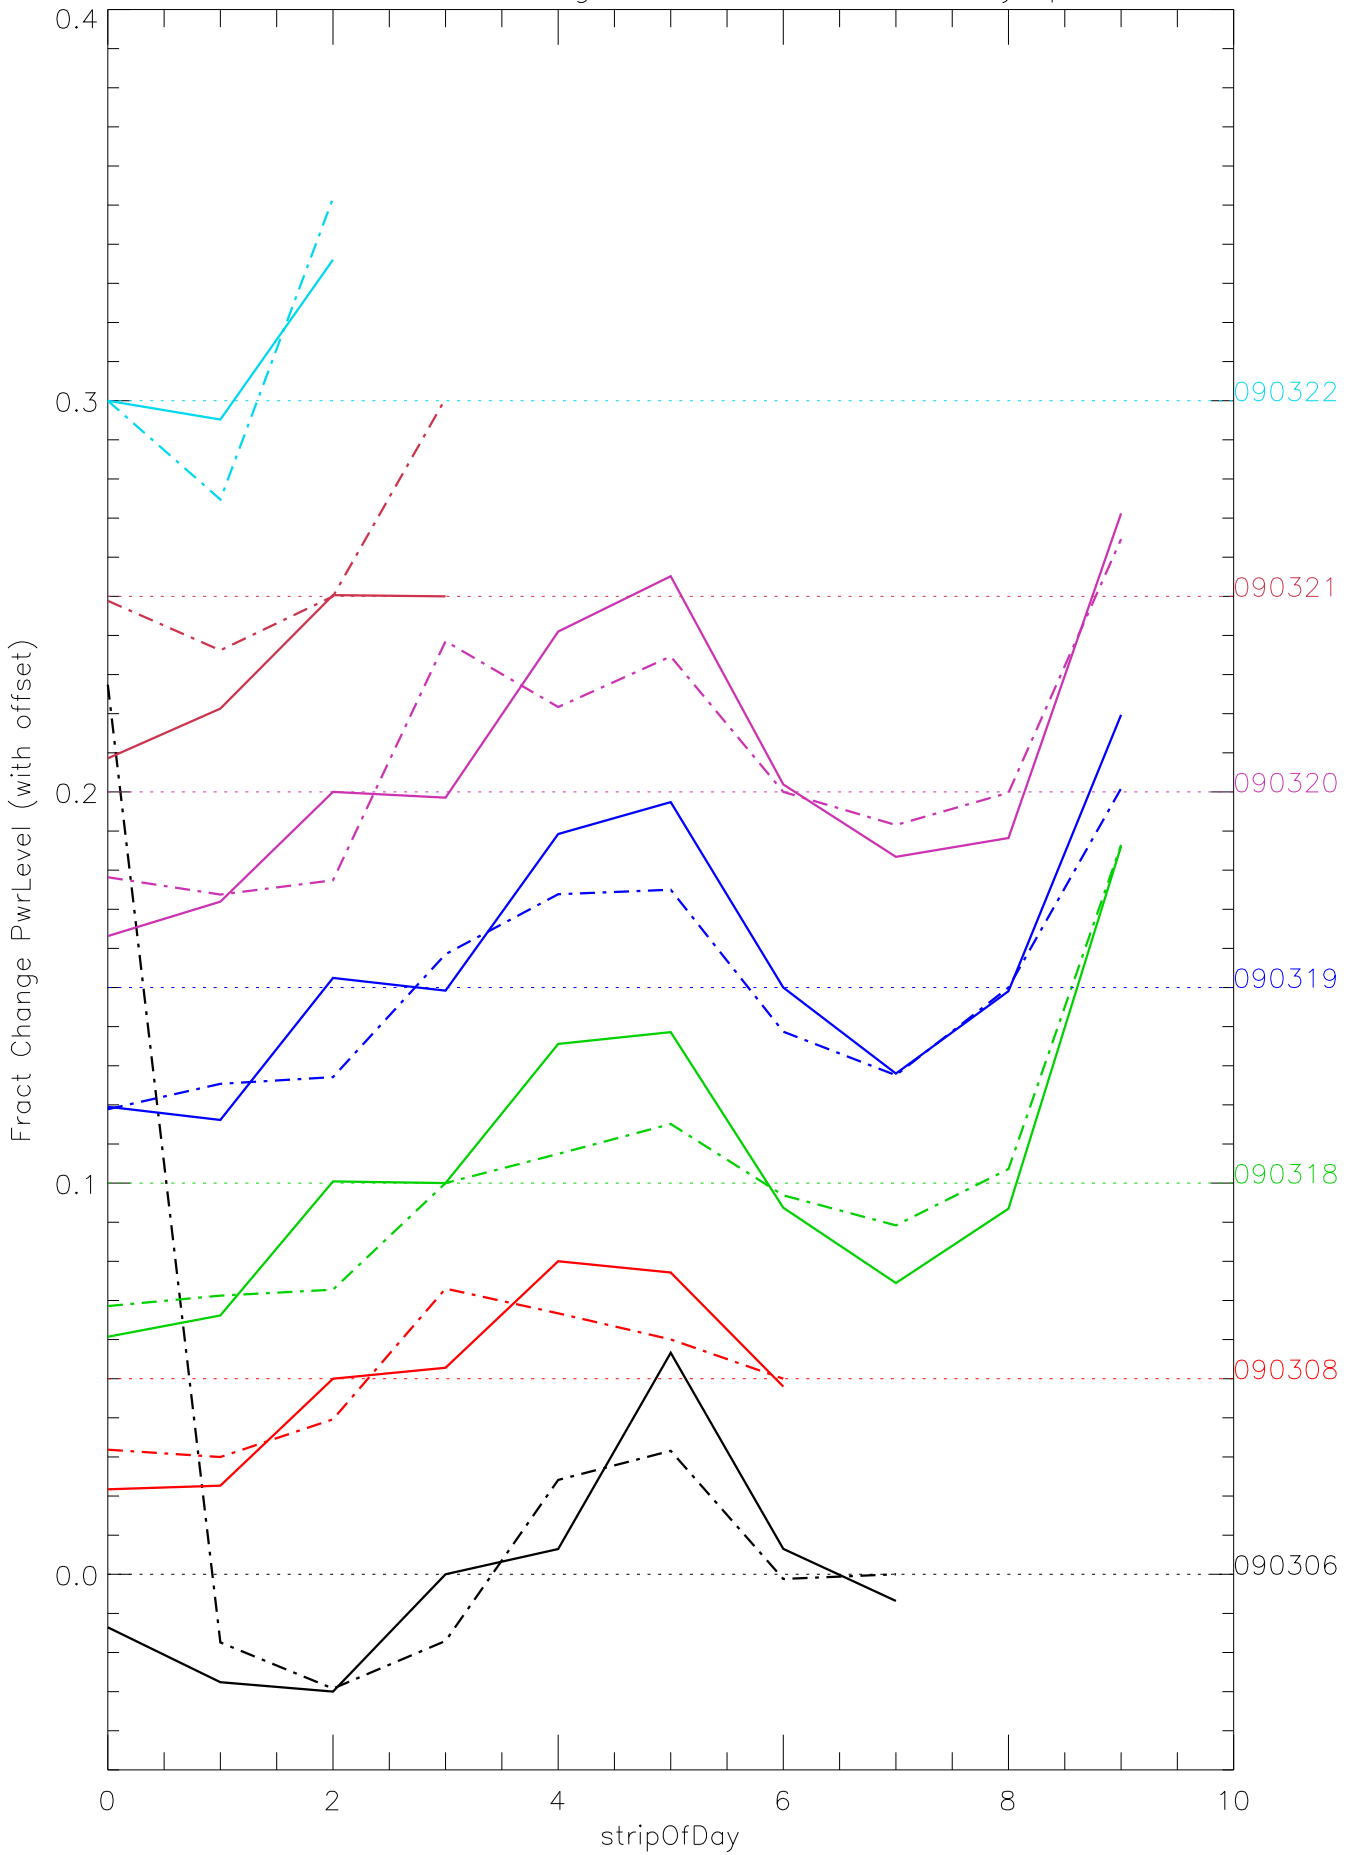

a2048 fractional change PwrLevel for each day. pixel:0

a2048 fractional change PwrLevel for each day. pixel:1

a2048 fractional change PwrLevel for each day. pixel:2

a2048 fractional change PwrLevel for each day. pixel:3

a2048 fractional change PwrLevel for each day. pixel:4

a2048 fractional change PwrLevel for each day. pixel:5

a2048 fractional change PwrLevel for each day. pixel:6