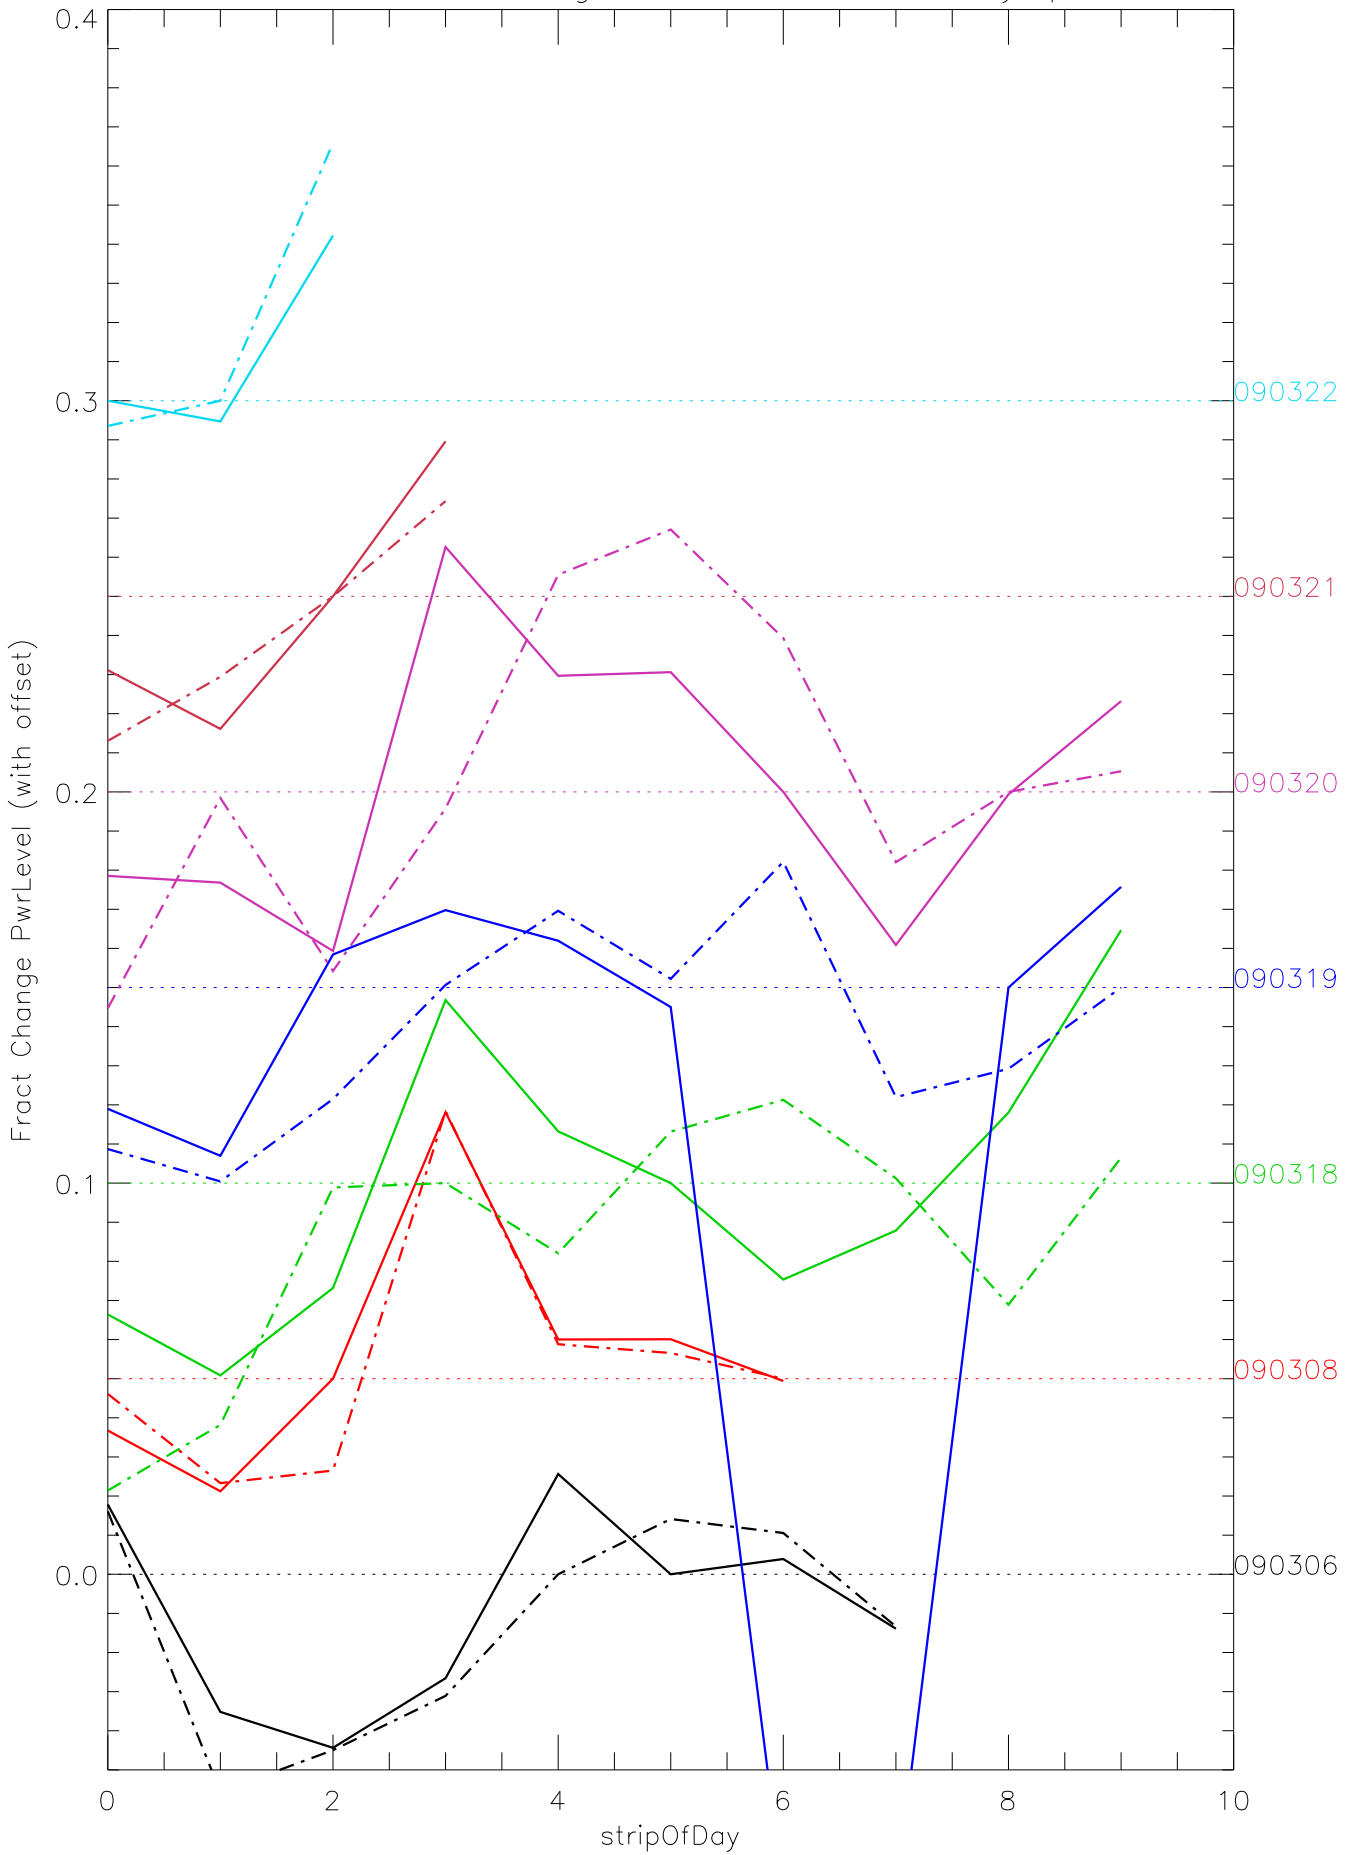

a2048 fractional change PwrLevel for each day. pixel:0

a2048 fractional change PwrLevel for each day. pixel:1

a2048 fractional change PwrLevel for each day. pixel:2

a2048 fractional change PwrLevel for each day. pixel:3

a2048 fractional change PwrLevel for each day. pixel:4

a2048 fractional change PwrLevel for each day. pixel:5

a2048 fractional change PwrLevel for each day. pixel:6