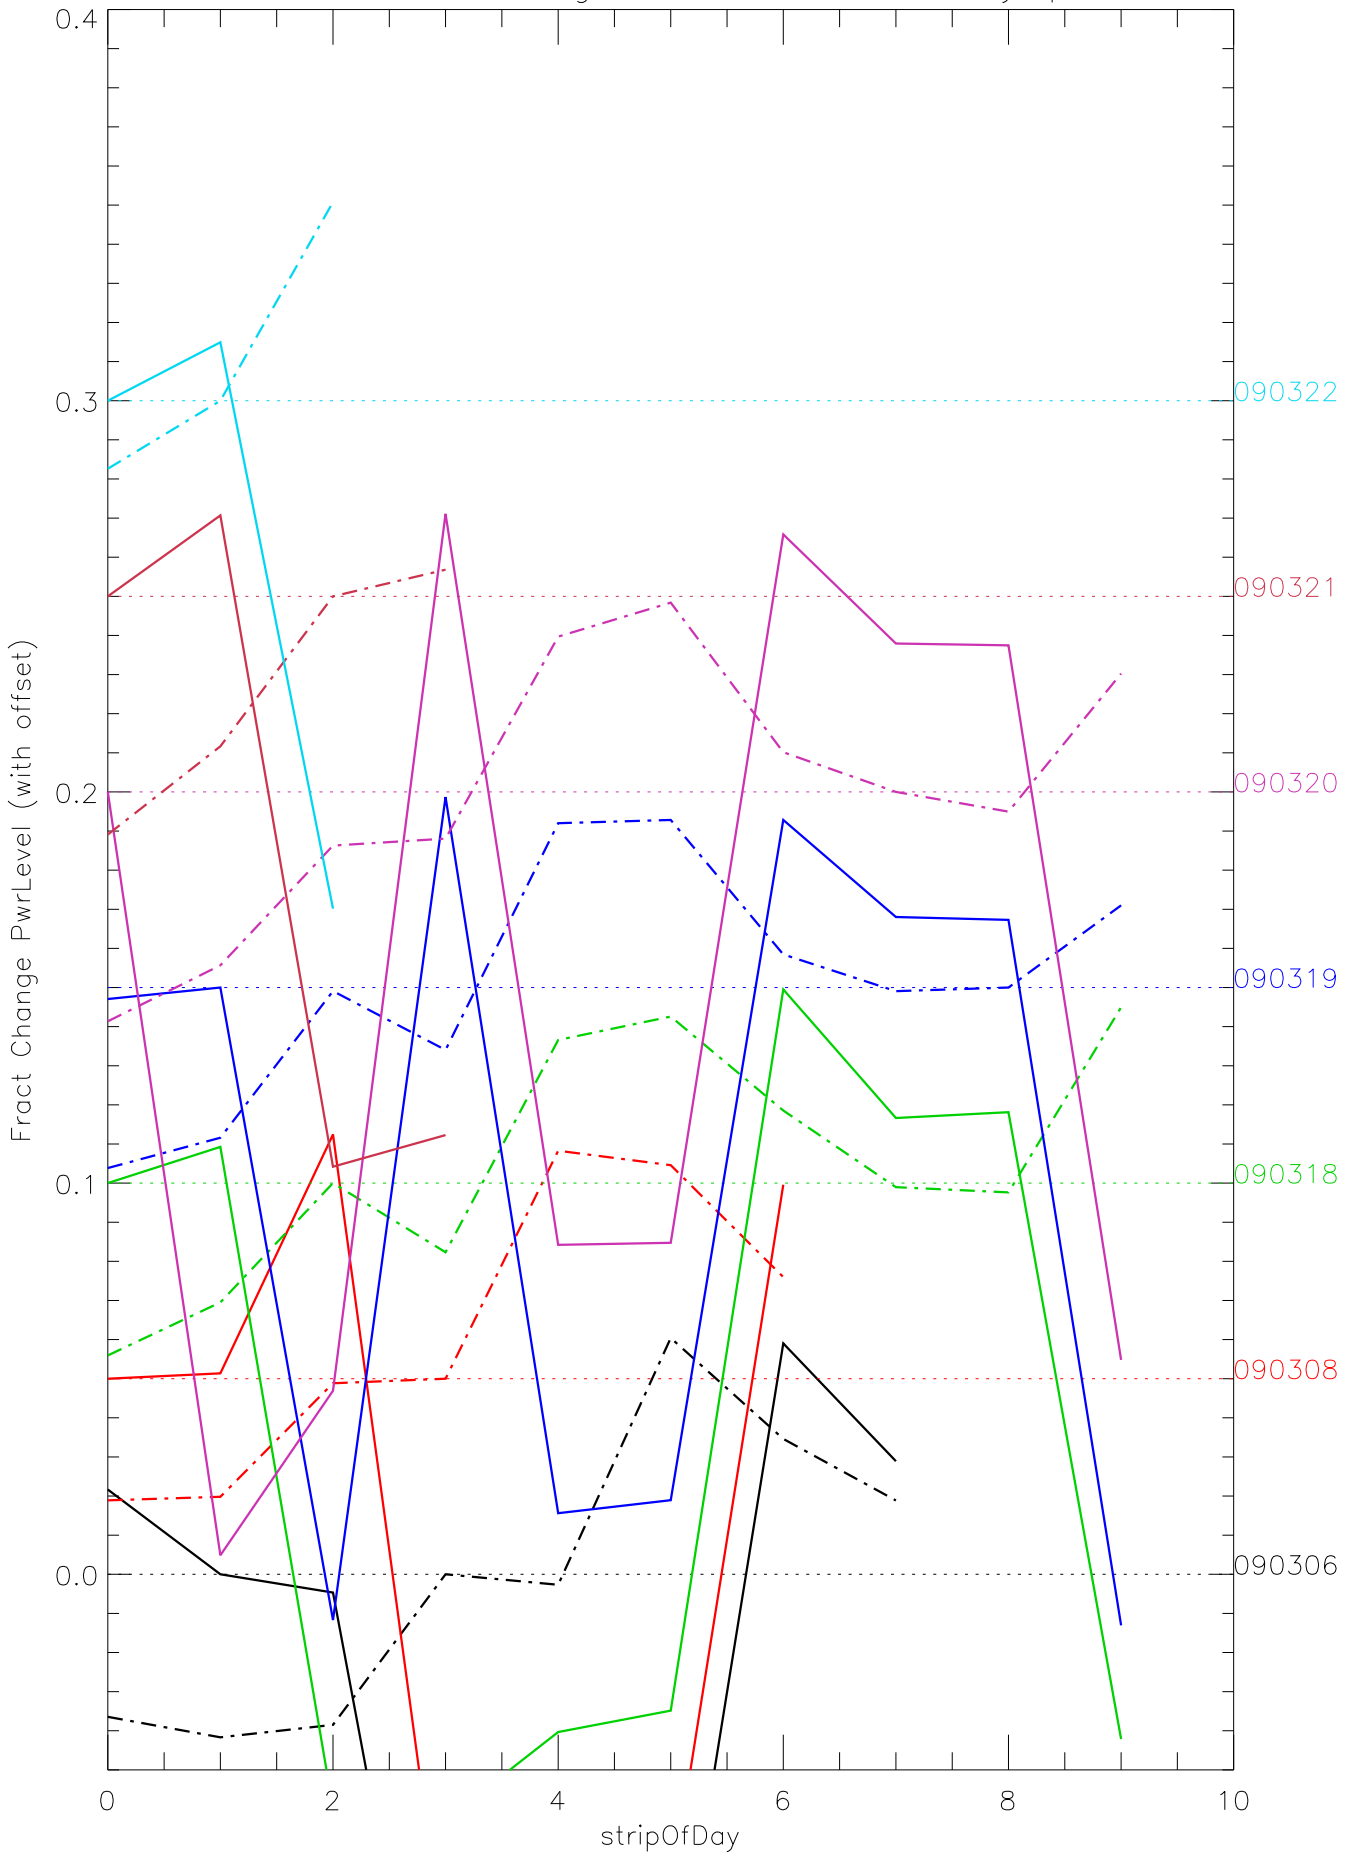

a2048 fractional change PwrLevel for each day. pixel:0

a2048 fractional change PwrLevel for each day. pixel:1

a2048 fractional change PwrLevel for each day. pixel:2

a2048 fractional change PwrLevel for each day. pixel:3

a2048 fractional change PwrLevel for each day. pixel:4

a2048 fractional change PwrLevel for each day. pixel:5

a2048 fractional change PwrLevel for each day. pixel:6