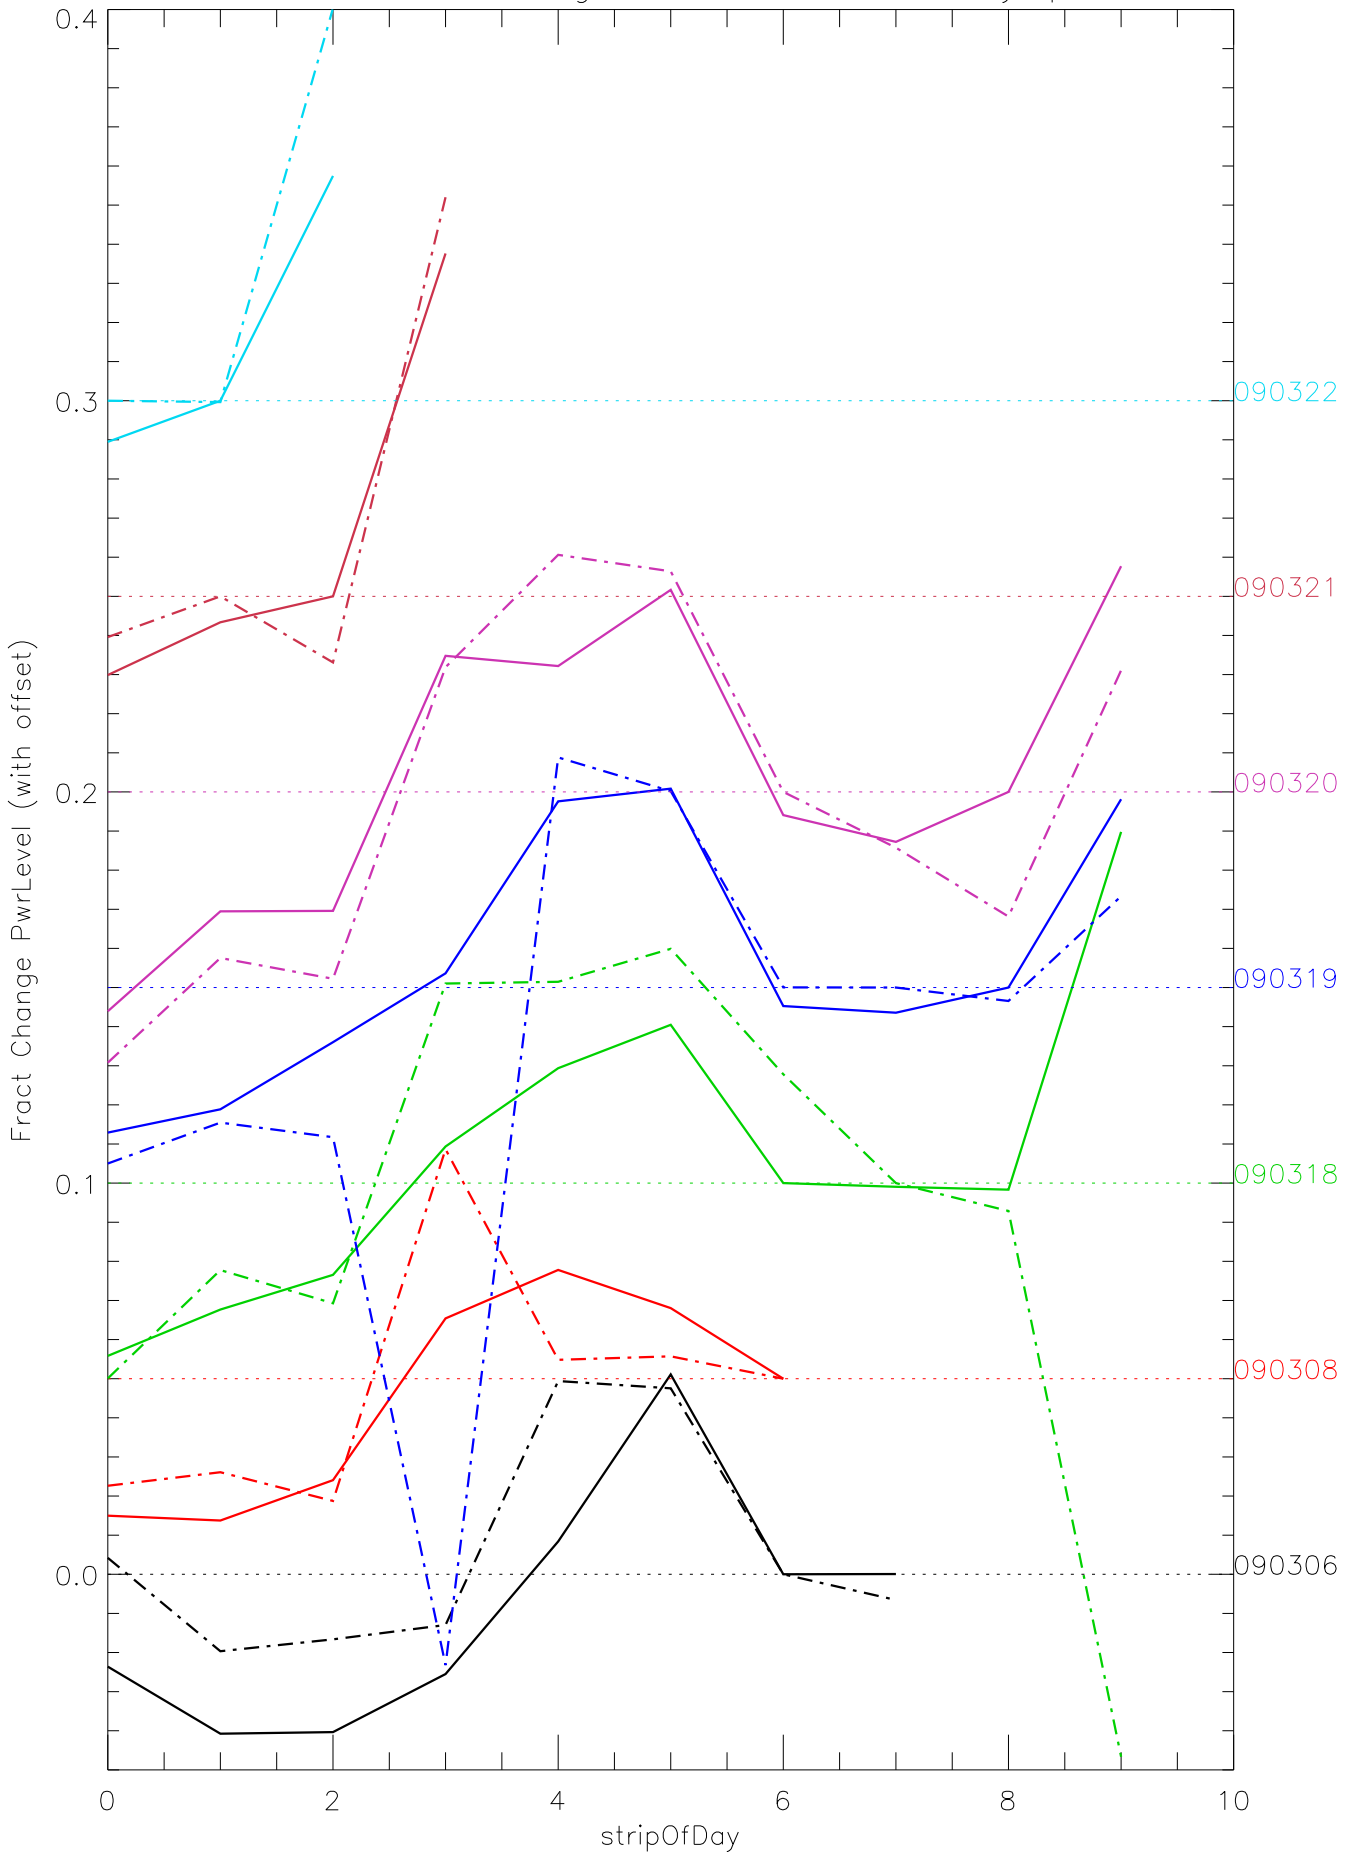

a2048 fractional change PwrLevel for each day. pixel:0

a2048 fractional change PwrLevel for each day. pixel:1

a2048 fractional change PwrLevel for each day. pixel:2

a2048 fractional change PwrLevel for each day. pixel:3

a2048 fractional change PwrLevel for each day. pixel:4

a2048 fractional change PwrLevel for each day. pixel:5

a2048 fractional change PwrLevel for each day. pixel:6