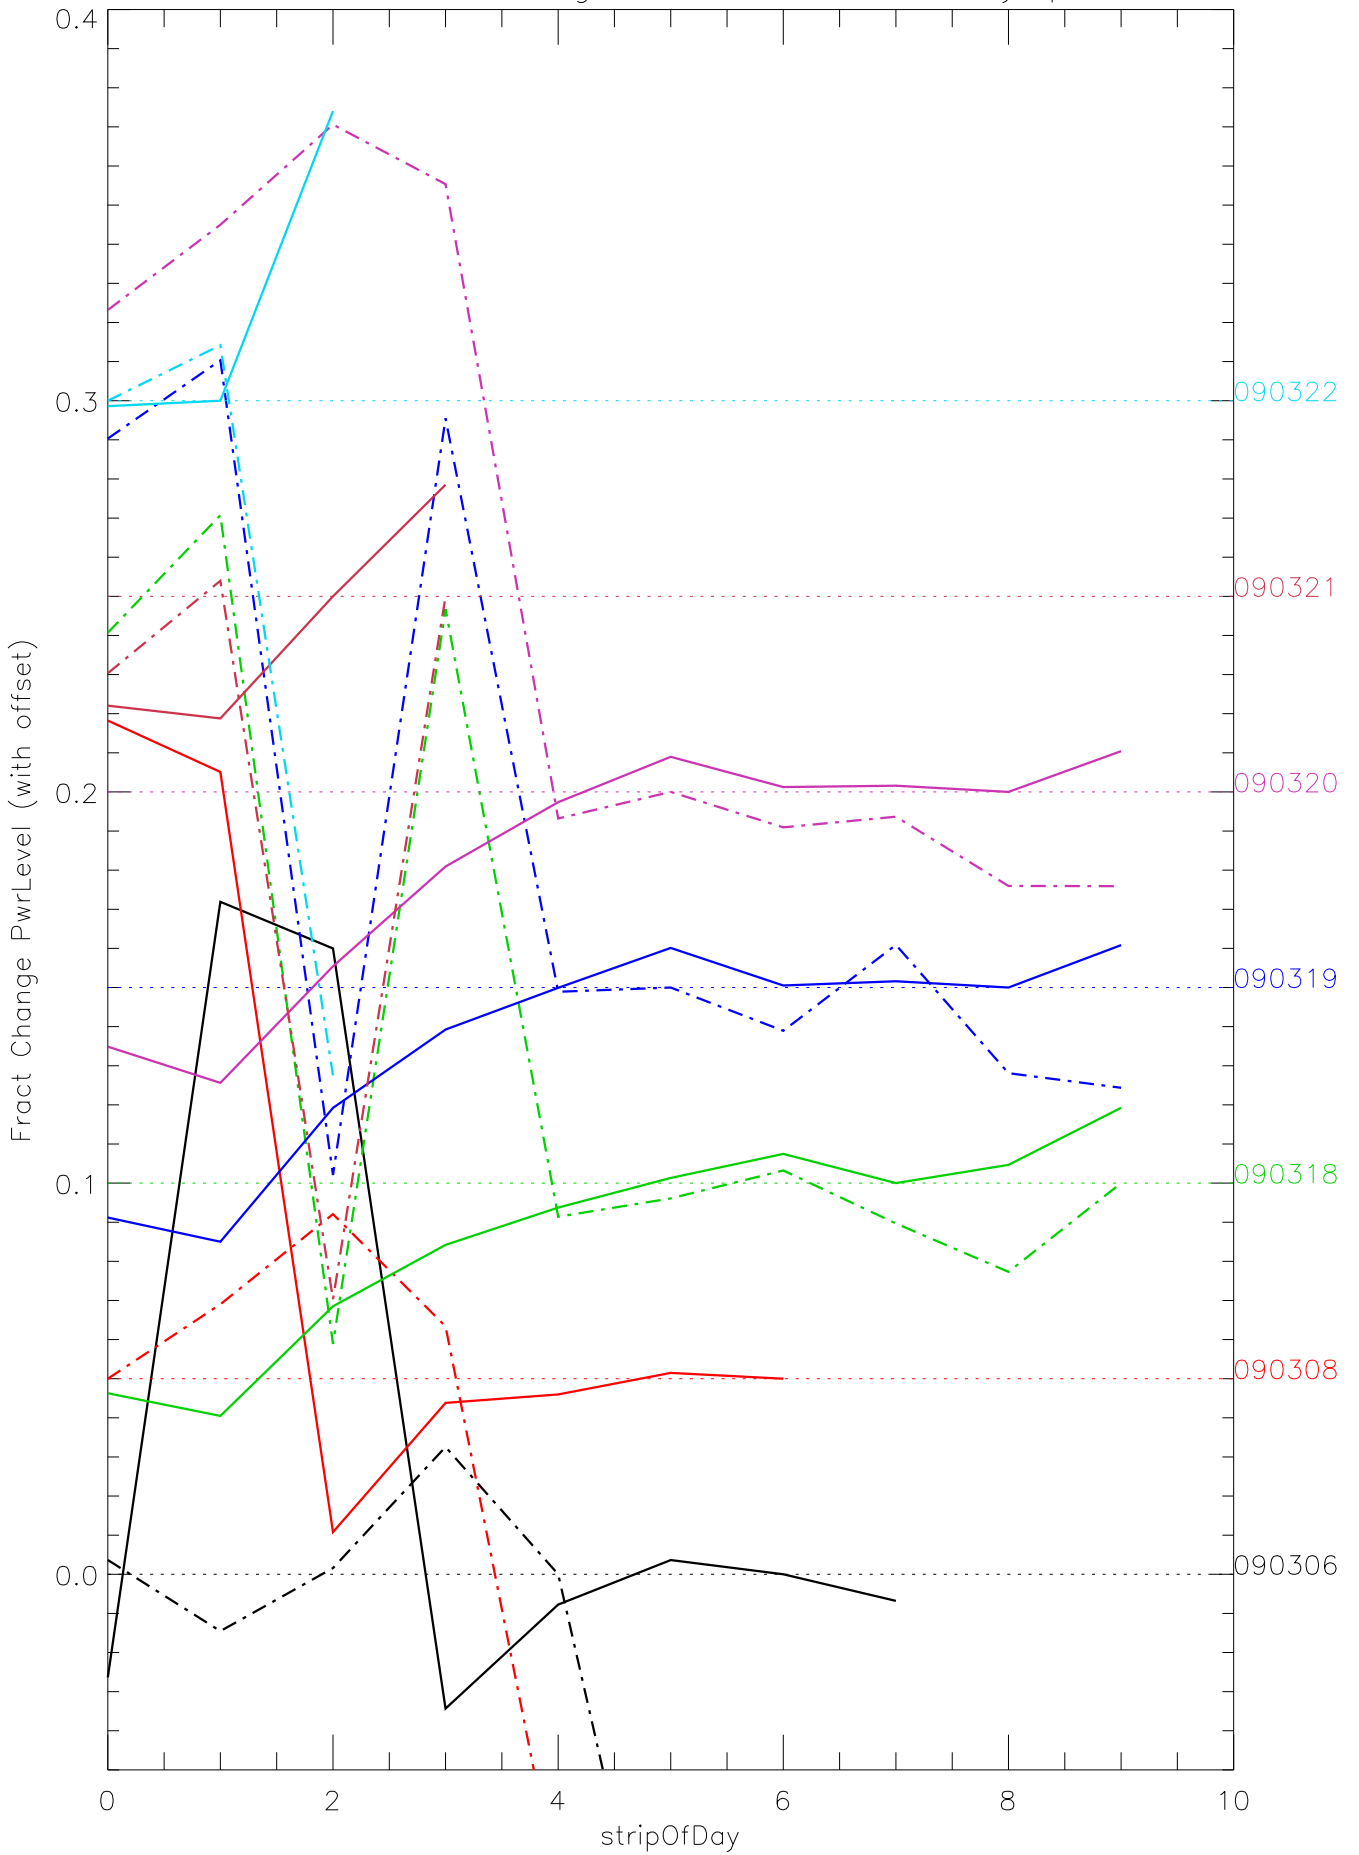

a2048 fractional change PwrLevel for each day. pixel:0

a2048 fractional change PwrLevel for each day. pixel:1

a2048 fractional change PwrLevel for each day. pixel:2

a2048 fractional change PwrLevel for each day. pixel:3

a2048 fractional change PwrLevel for each day. pixel:4

a2048 fractional change PwrLevel for each day. pixel:5

a2048 fractional change PwrLevel for each day. pixel:6