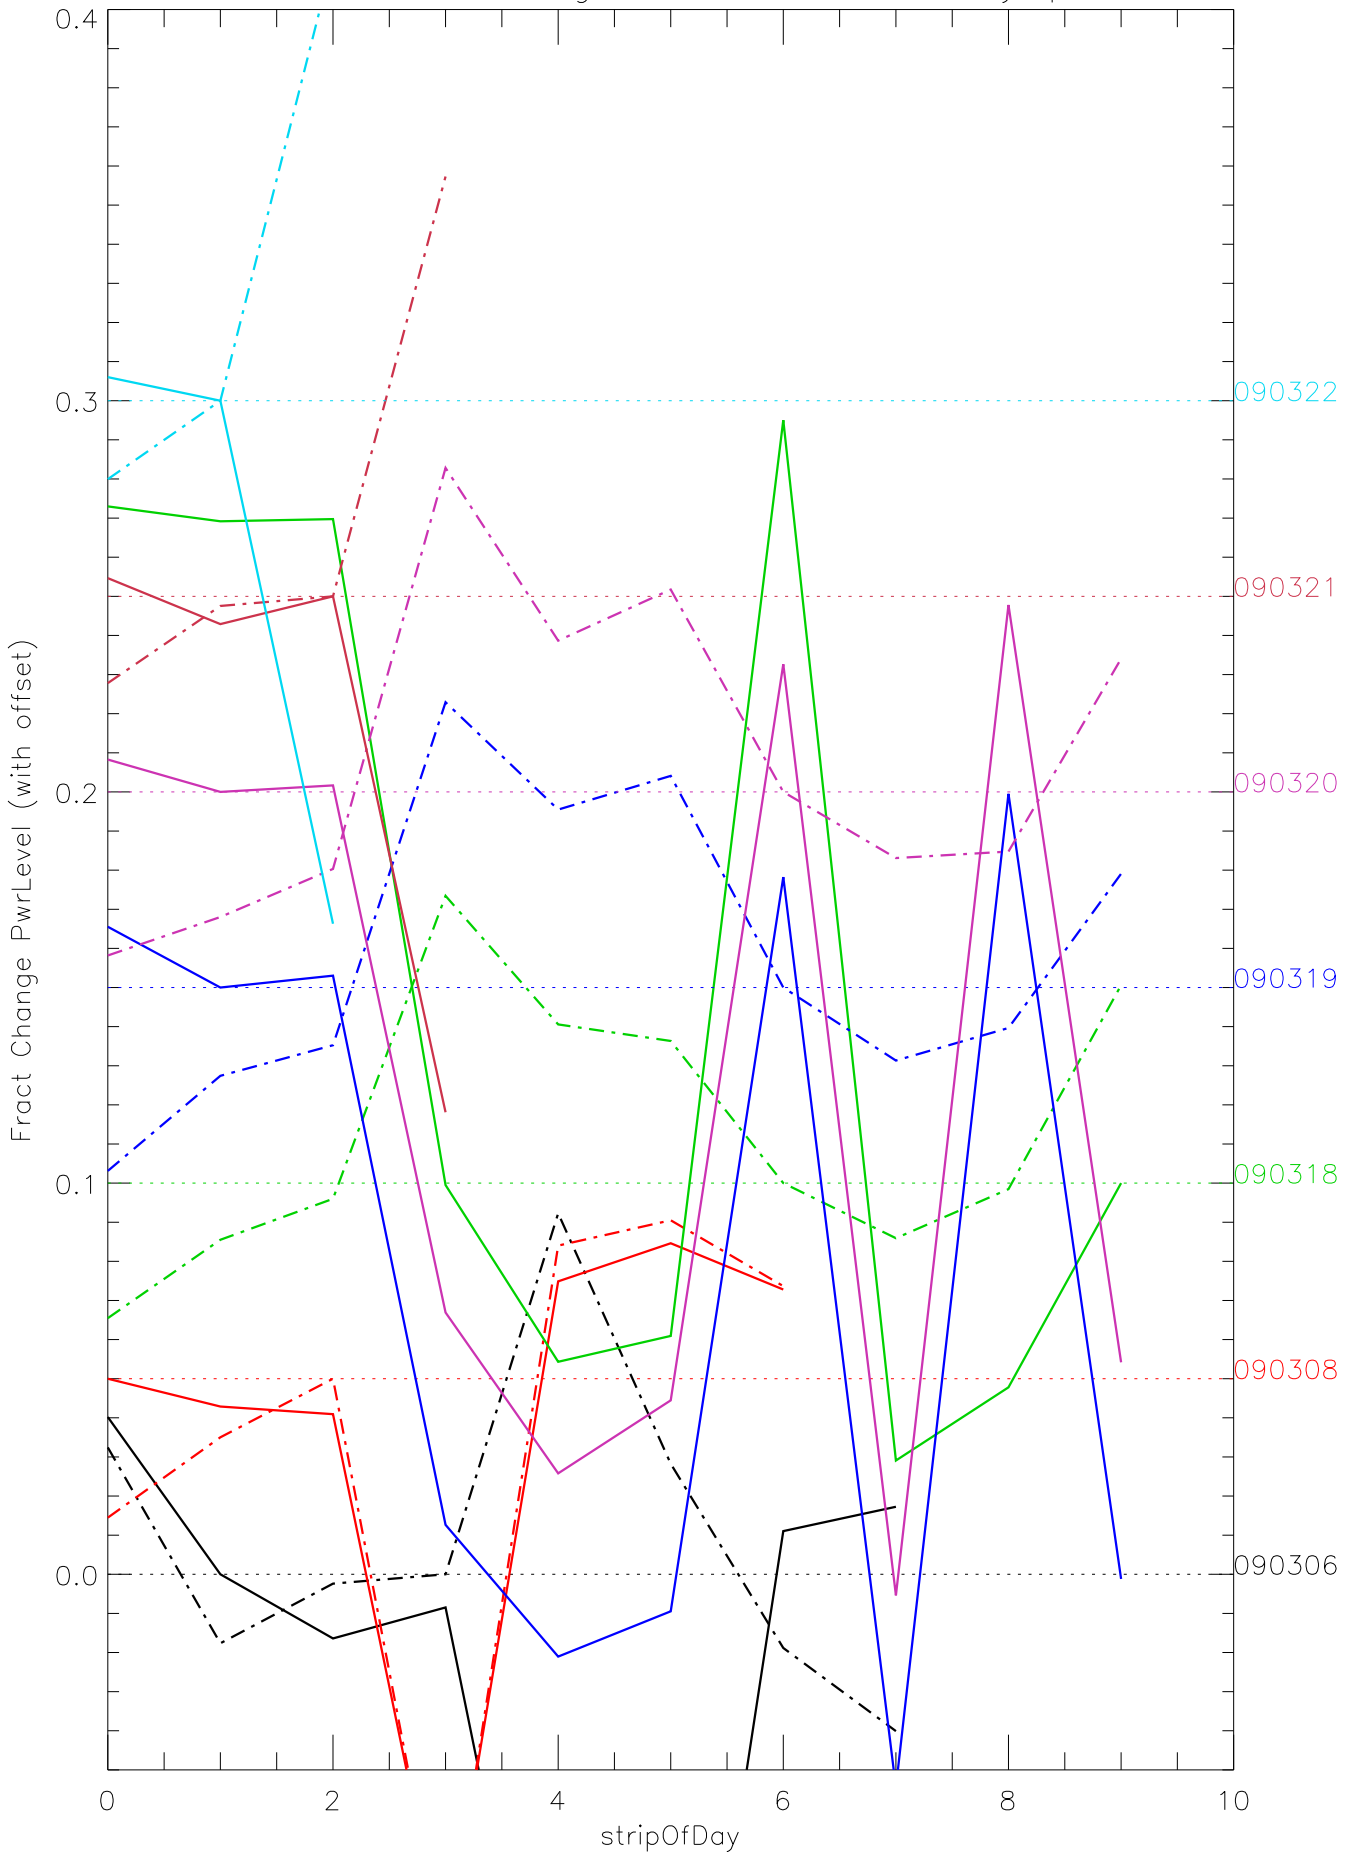

a2048 fractional change PwrLevel for each day. pixel:0

a2048 fractional change PwrLevel for each day. pixel:1

a2048 fractional change PwrLevel for each day. pixel:2

a2048 fractional change PwrLevel for each day. pixel:3

a2048 fractional change PwrLevel for each day. pixel:4

a2048 fractional change PwrLevel for each day. pixel:5

a2048 fractional change PwrLevel for each day. pixel:6