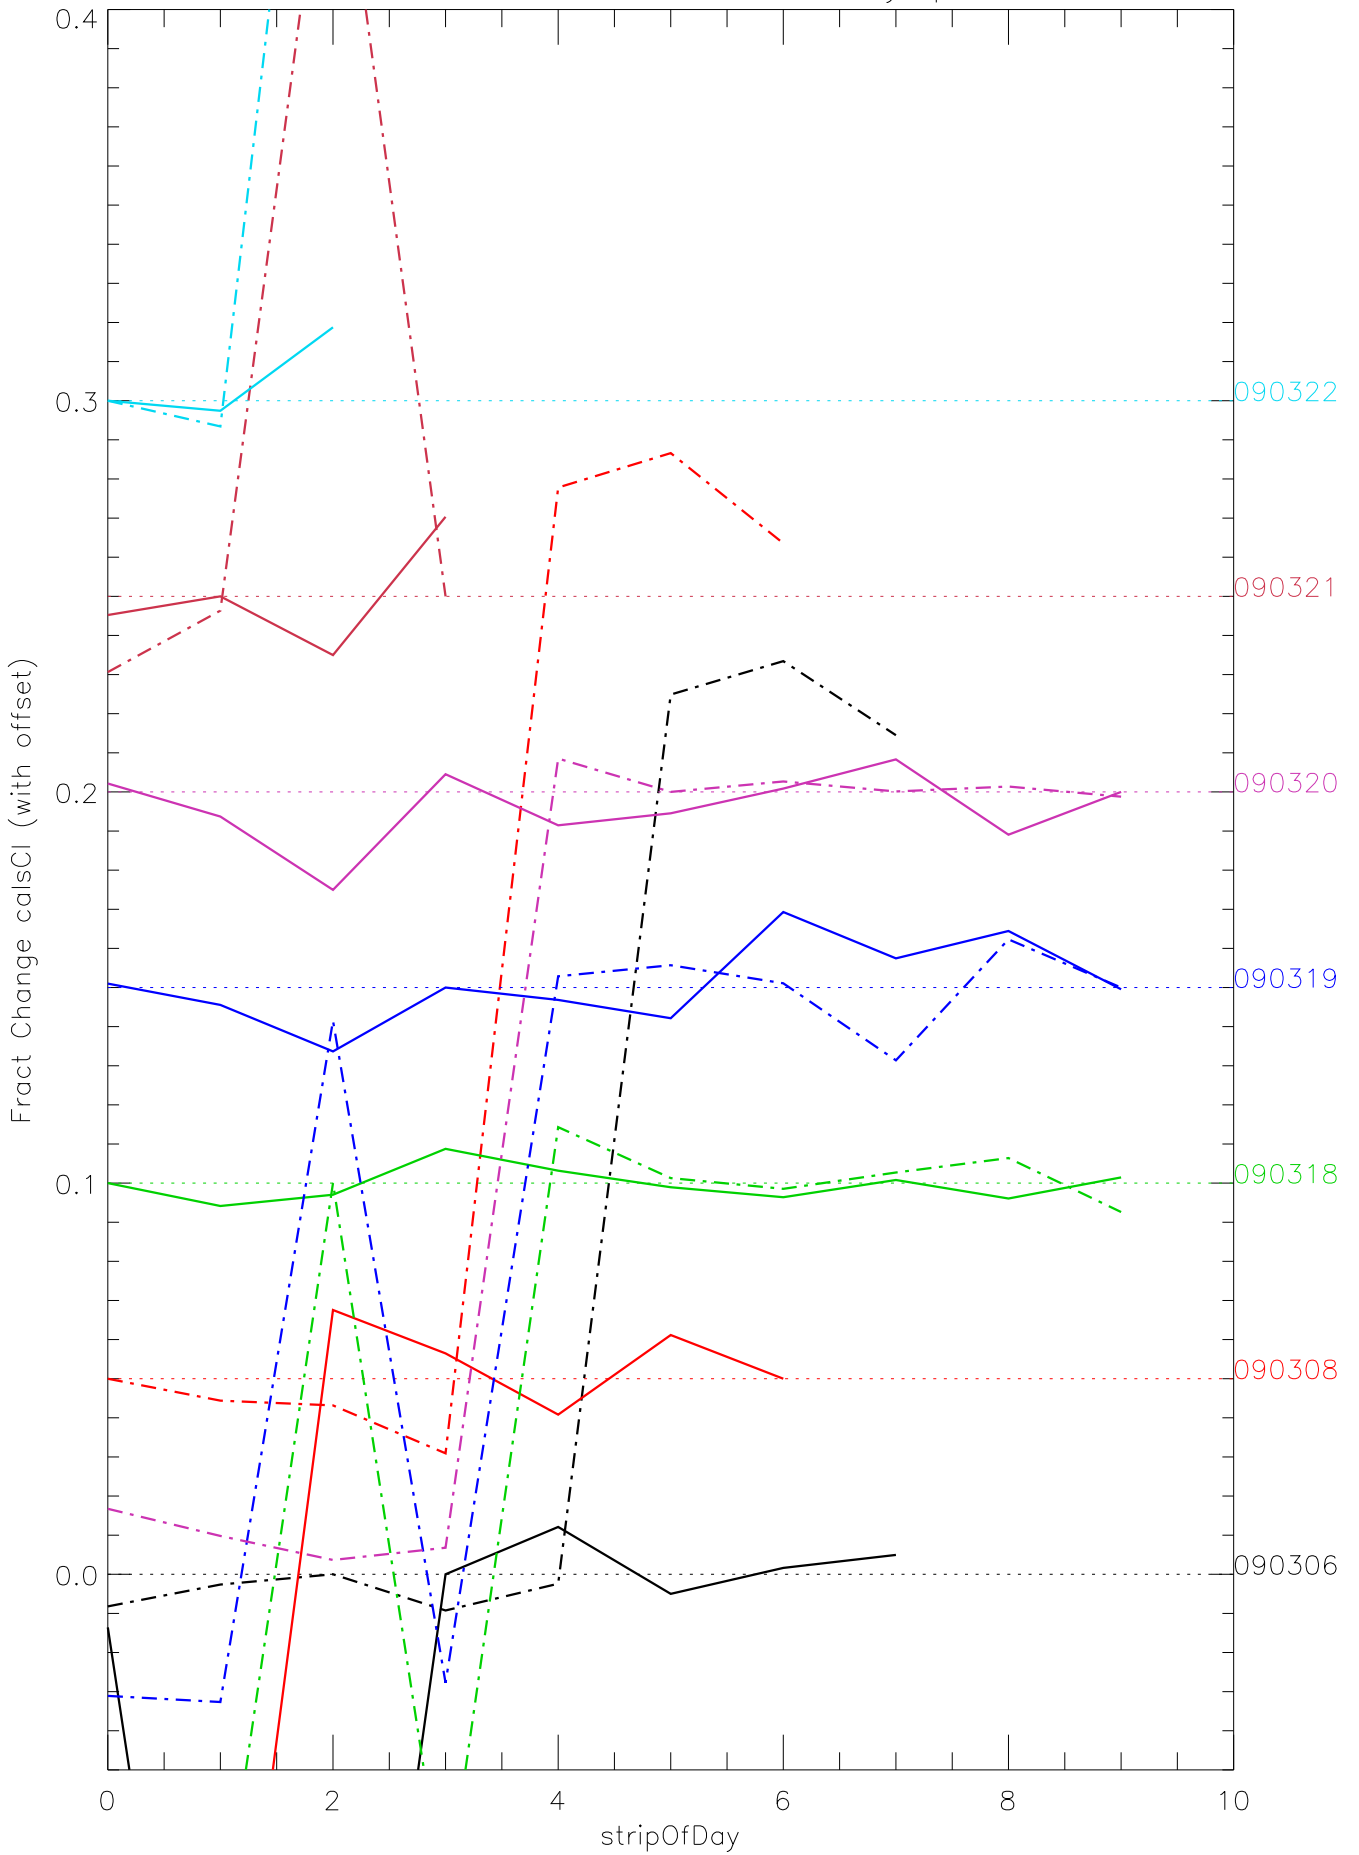

a2048 calsci factors for each day. pixel:0

a2048 calsci factors for each day. pixel:1

a2048 calsci factors for each day. pixel:2

a2048 calsci factors for each day. pixel:3

a2048 calsci factors for each day. pixel:4

a2048 calsci factors for each day. pixel:5

a2048 calsci factors for each day. pixel:6