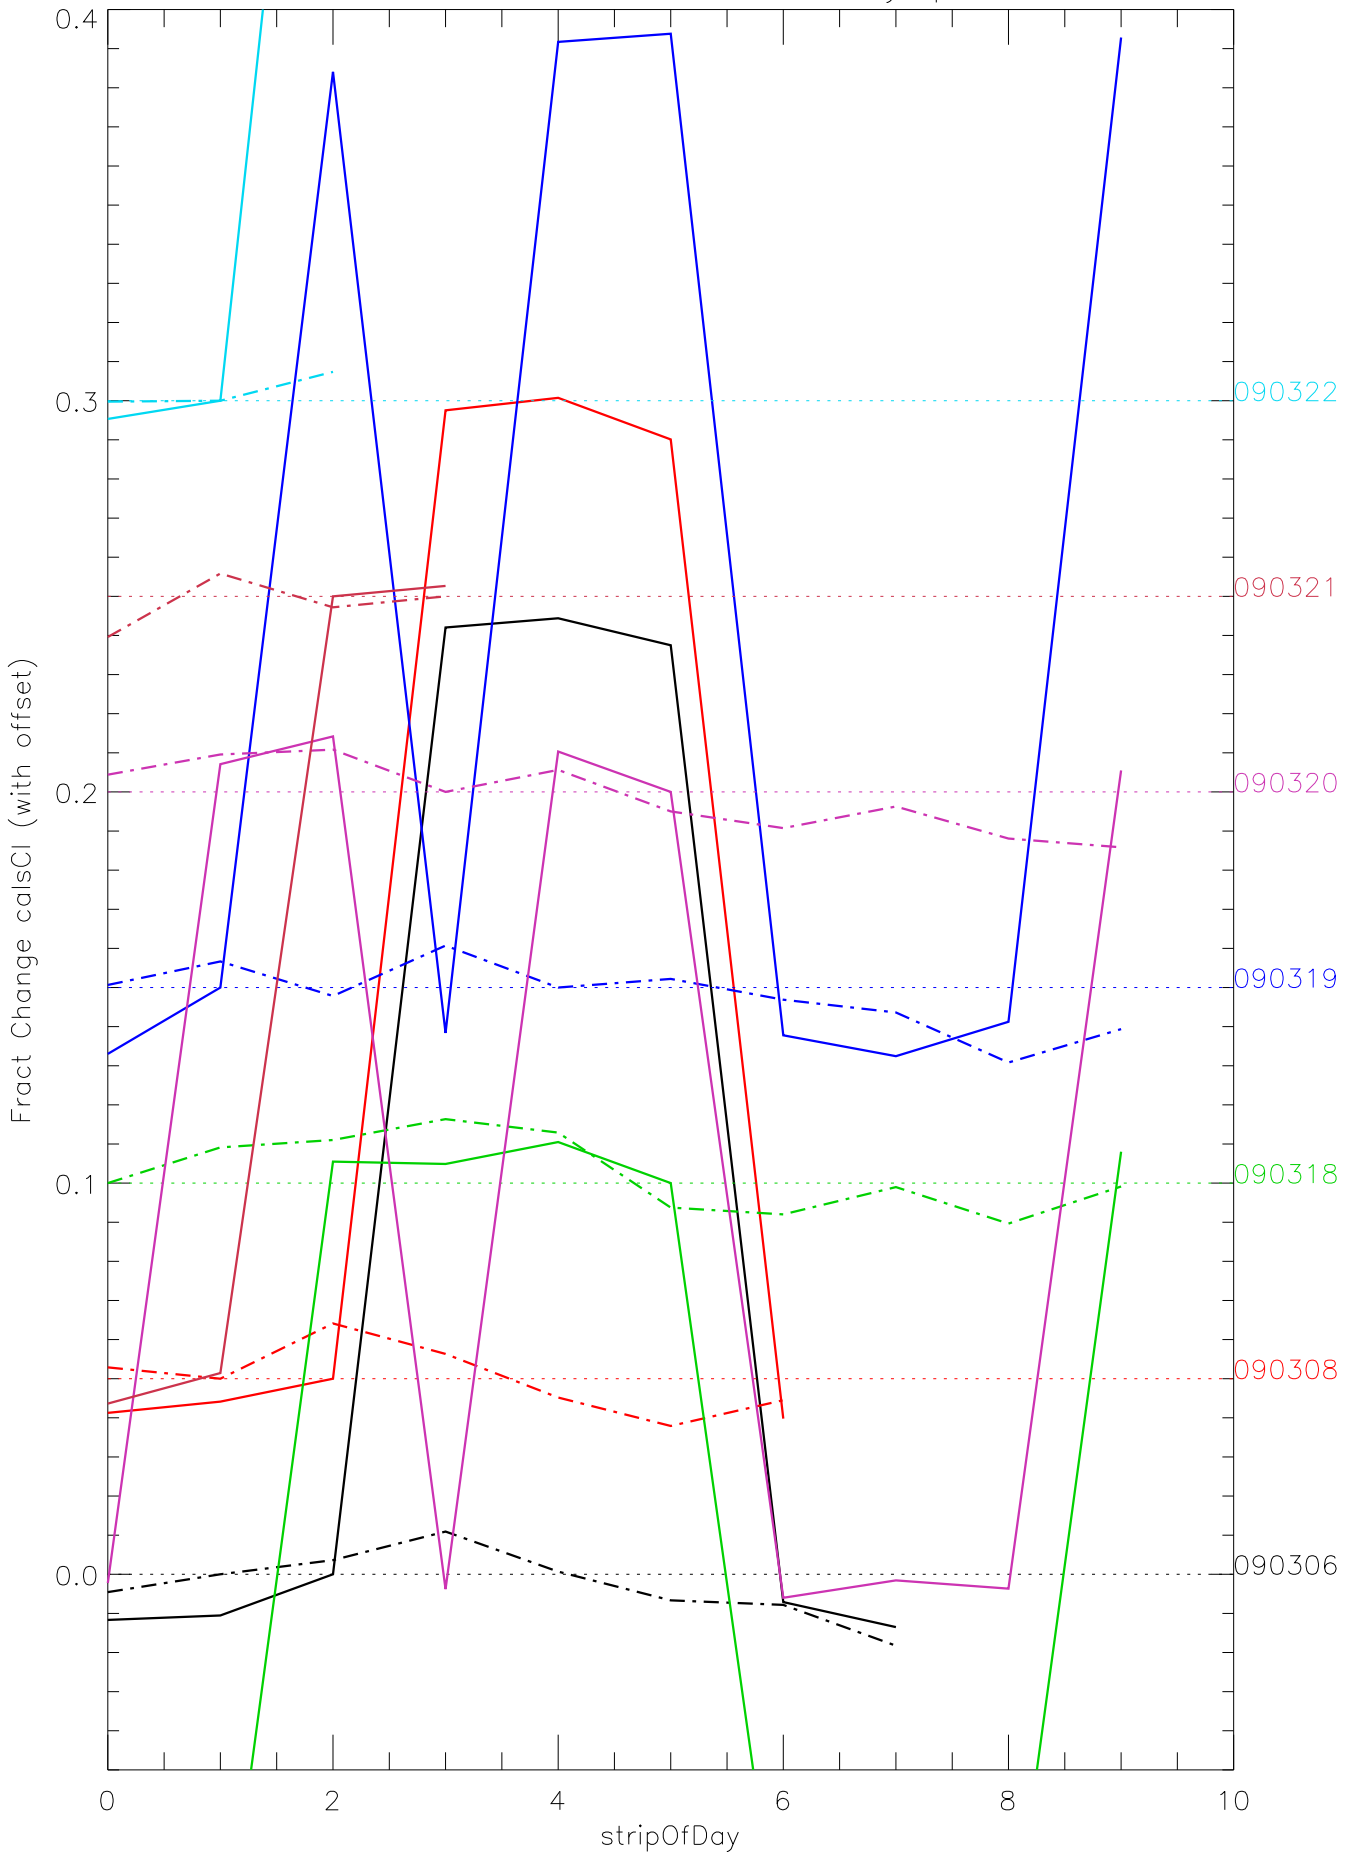

a2048 calsci factors for each day. pixel:0

a2048 calsci factors for each day. pixel:1

a2048 calsci factors for each day. pixel:2

a2048 calsci factors for each day. pixel:3

a2048 calsci factors for each day. pixel:4

a2048 calsci factors for each day. pixel:5

a2048 calsci factors for each day. pixel:6