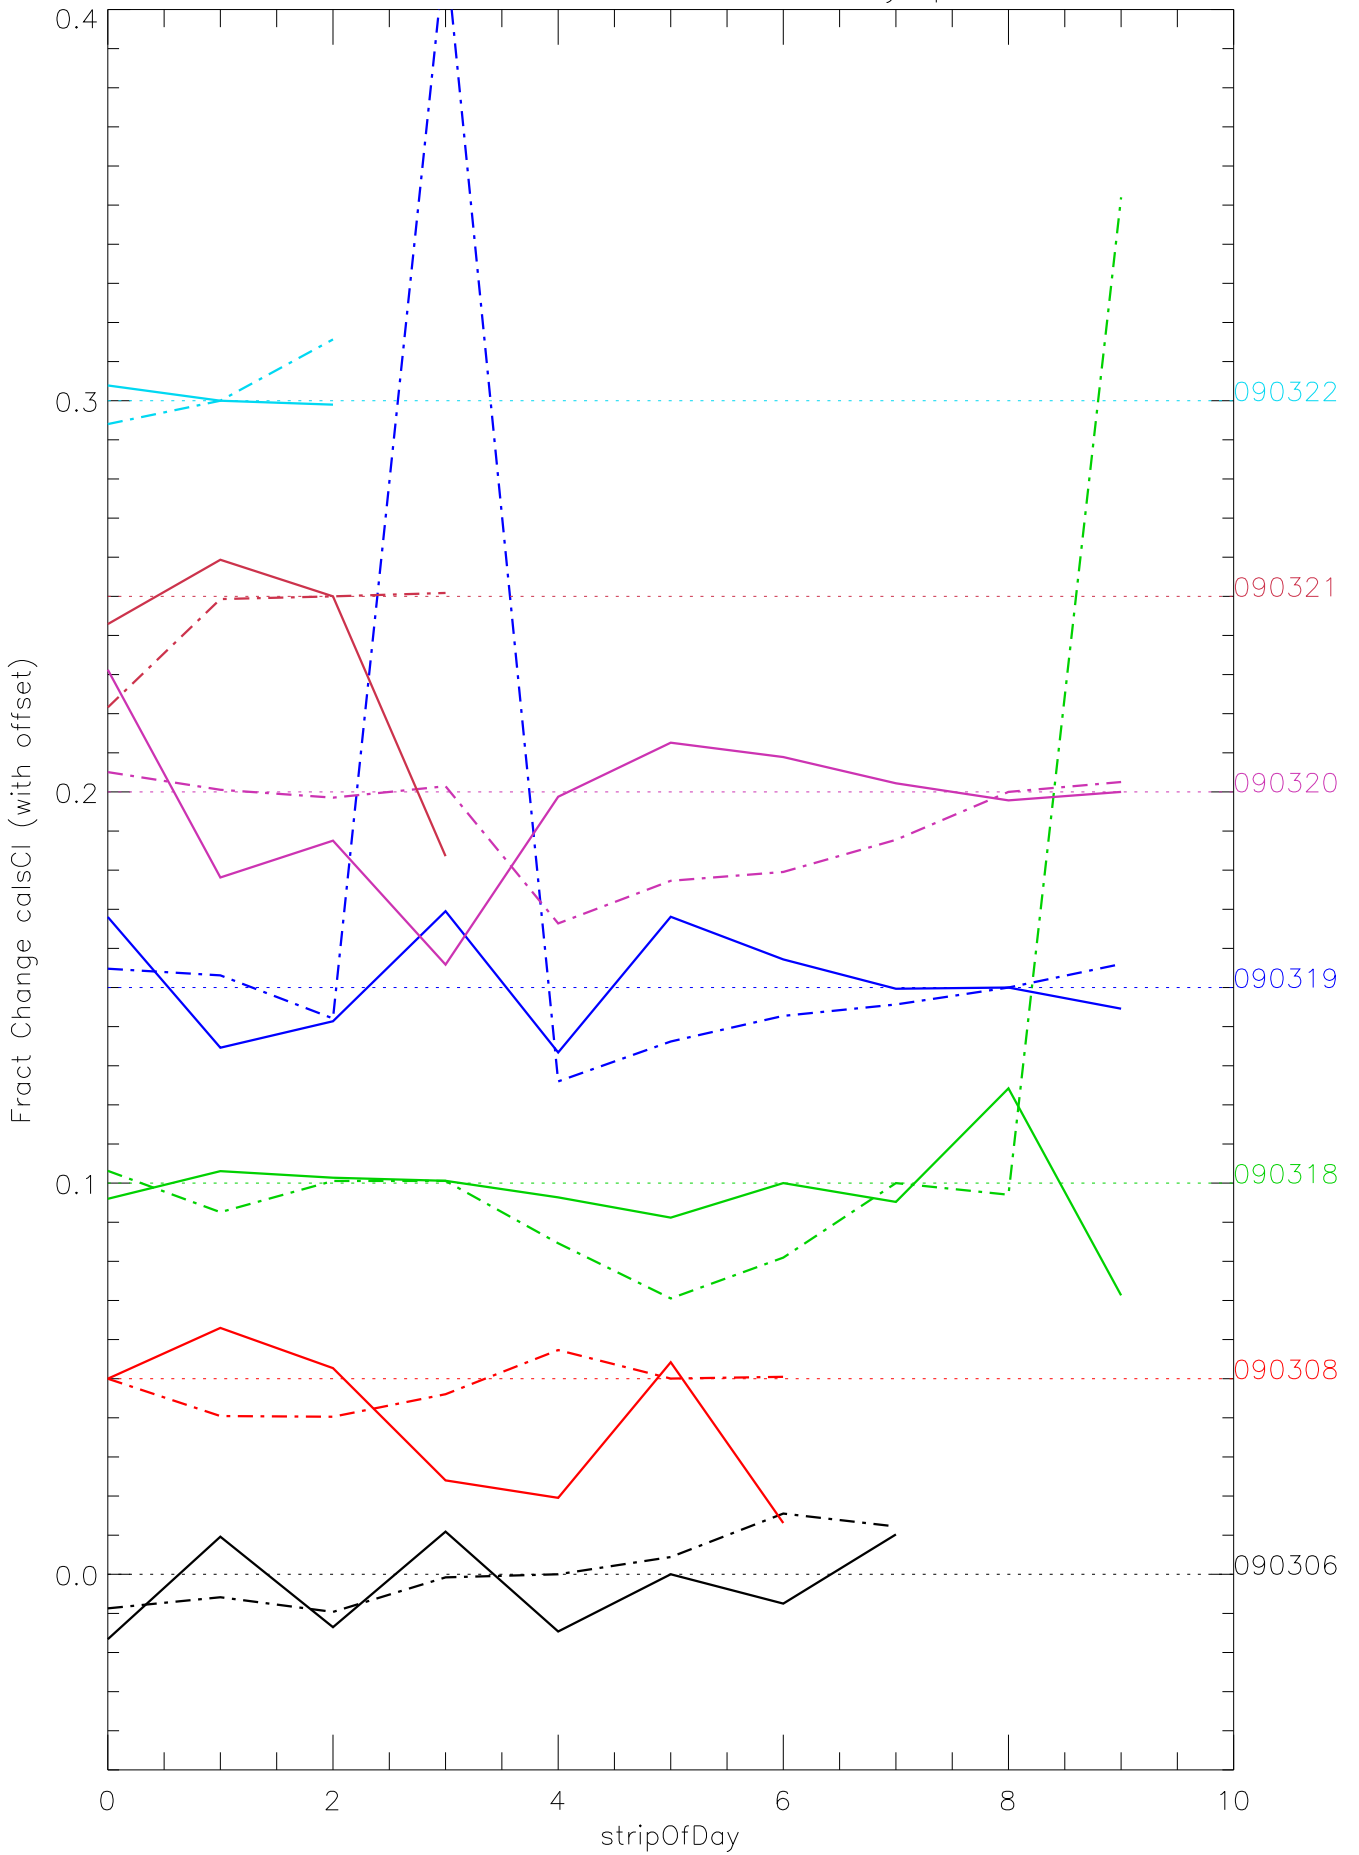

a2048 calsci factors for each day. pixel:0

a2048 calsci factors for each day. pixel:1

a2048 calsci factors for each day. pixel:2

a2048 calsci factors for each day. pixel:3

a2048 calsci factors for each day. pixel:4

a2048 calsci factors for each day. pixel:5

a2048 calsci factors for each day. pixel:6