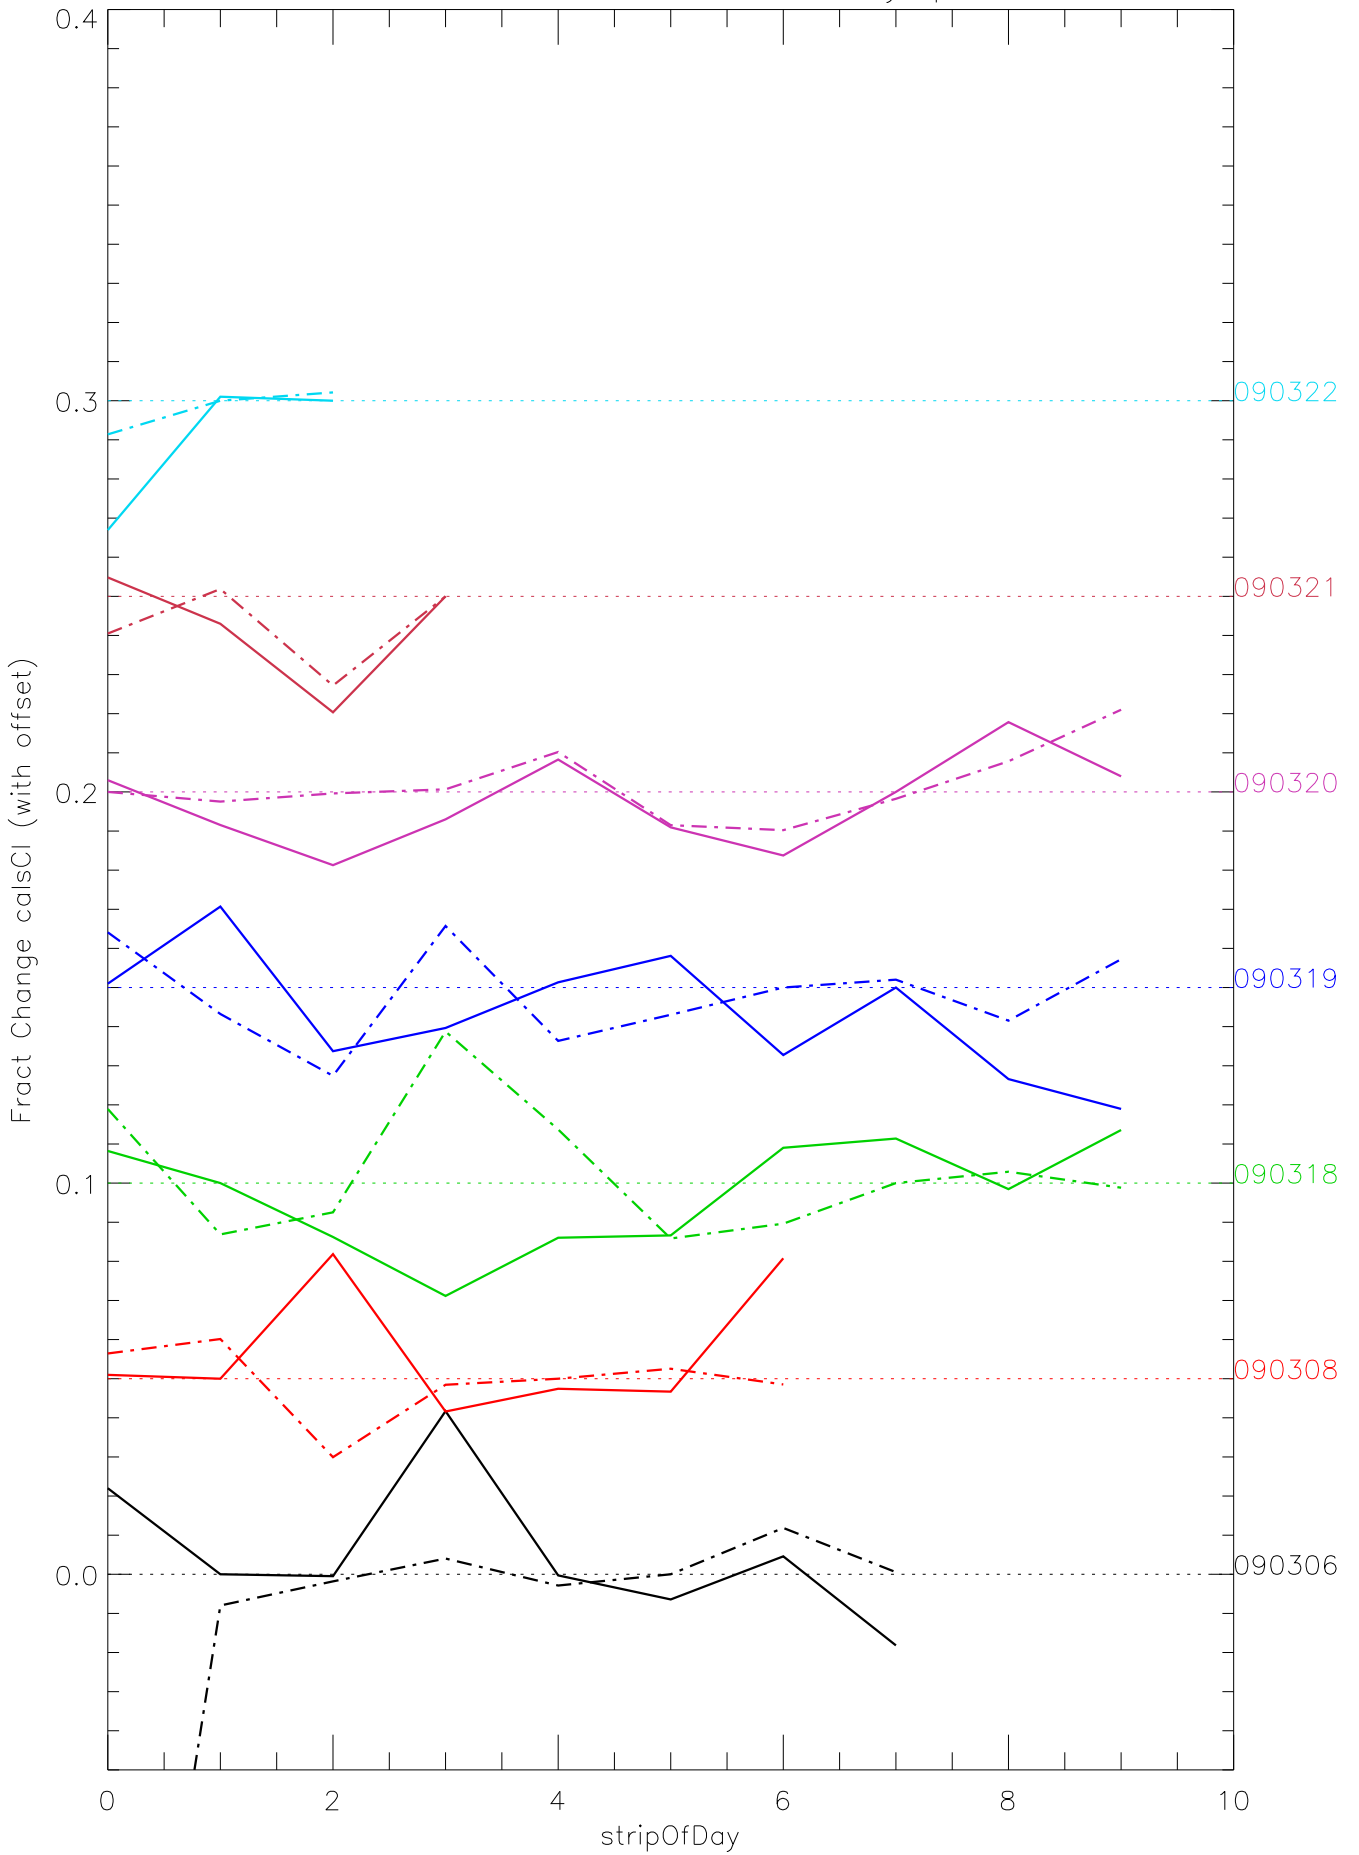

a2048 calsci factors for each day. pixel:0

a2048 calsci factors for each day. pixel:1

a2048 calsci factors for each day. pixel:2

a2048 calsci factors for each day. pixel:3

a2048 calsci factors for each day. pixel:4

a2048 calsci factors for each day. pixel:5

a2048 calsci factors for each day. pixel:6