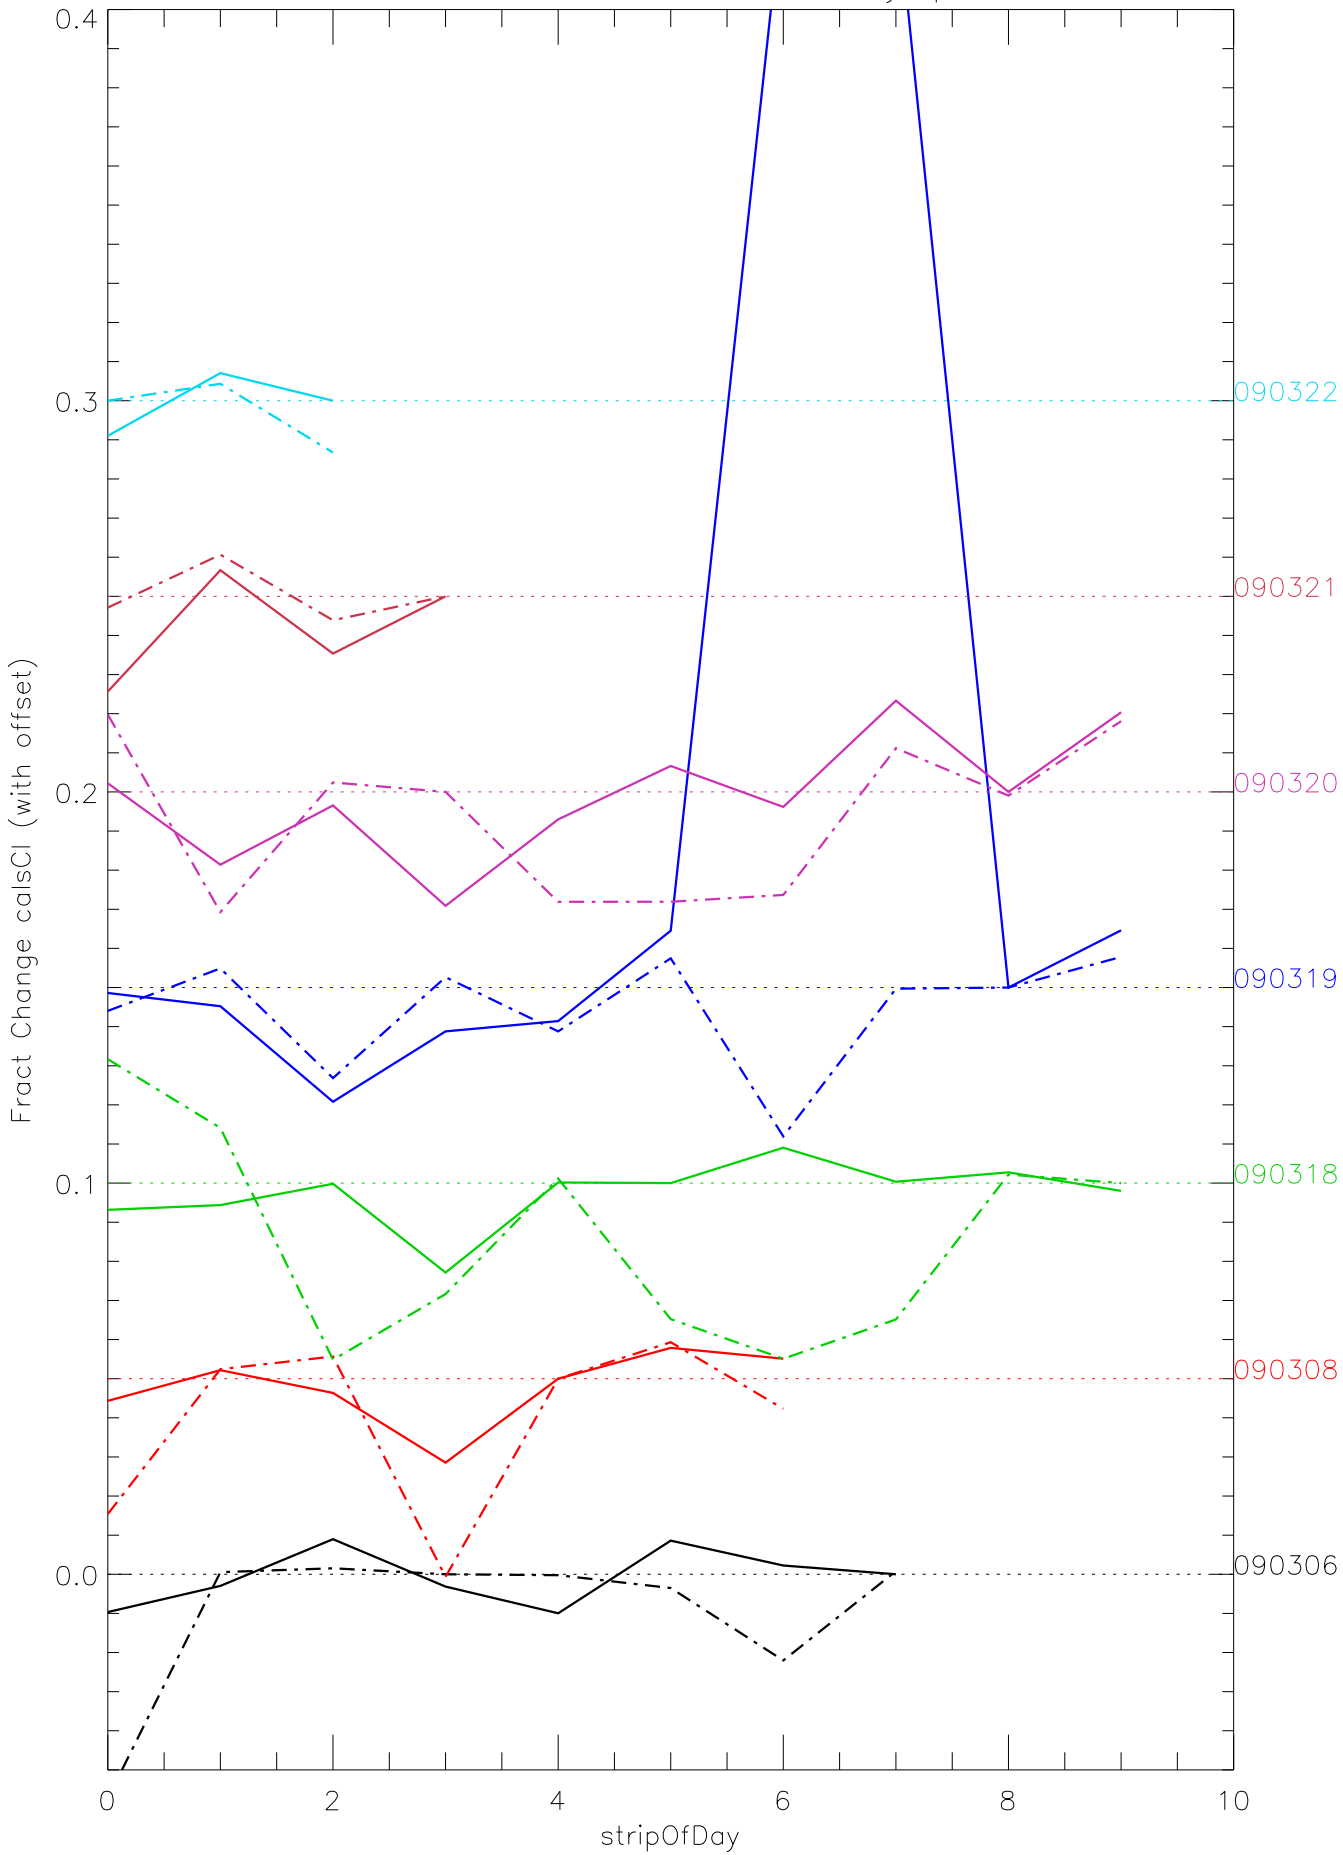

a2048 calsci factors for each day. pixel:0

a2048 calsci factors for each day. pixel:1

a2048 calsci factors for each day. pixel:2

a2048 calsci factors for each day. pixel:3

a2048 calsci factors for each day. pixel:4

a2048 calsci factors for each day. pixel:5

a2048 calsci factors for each day. pixel:6