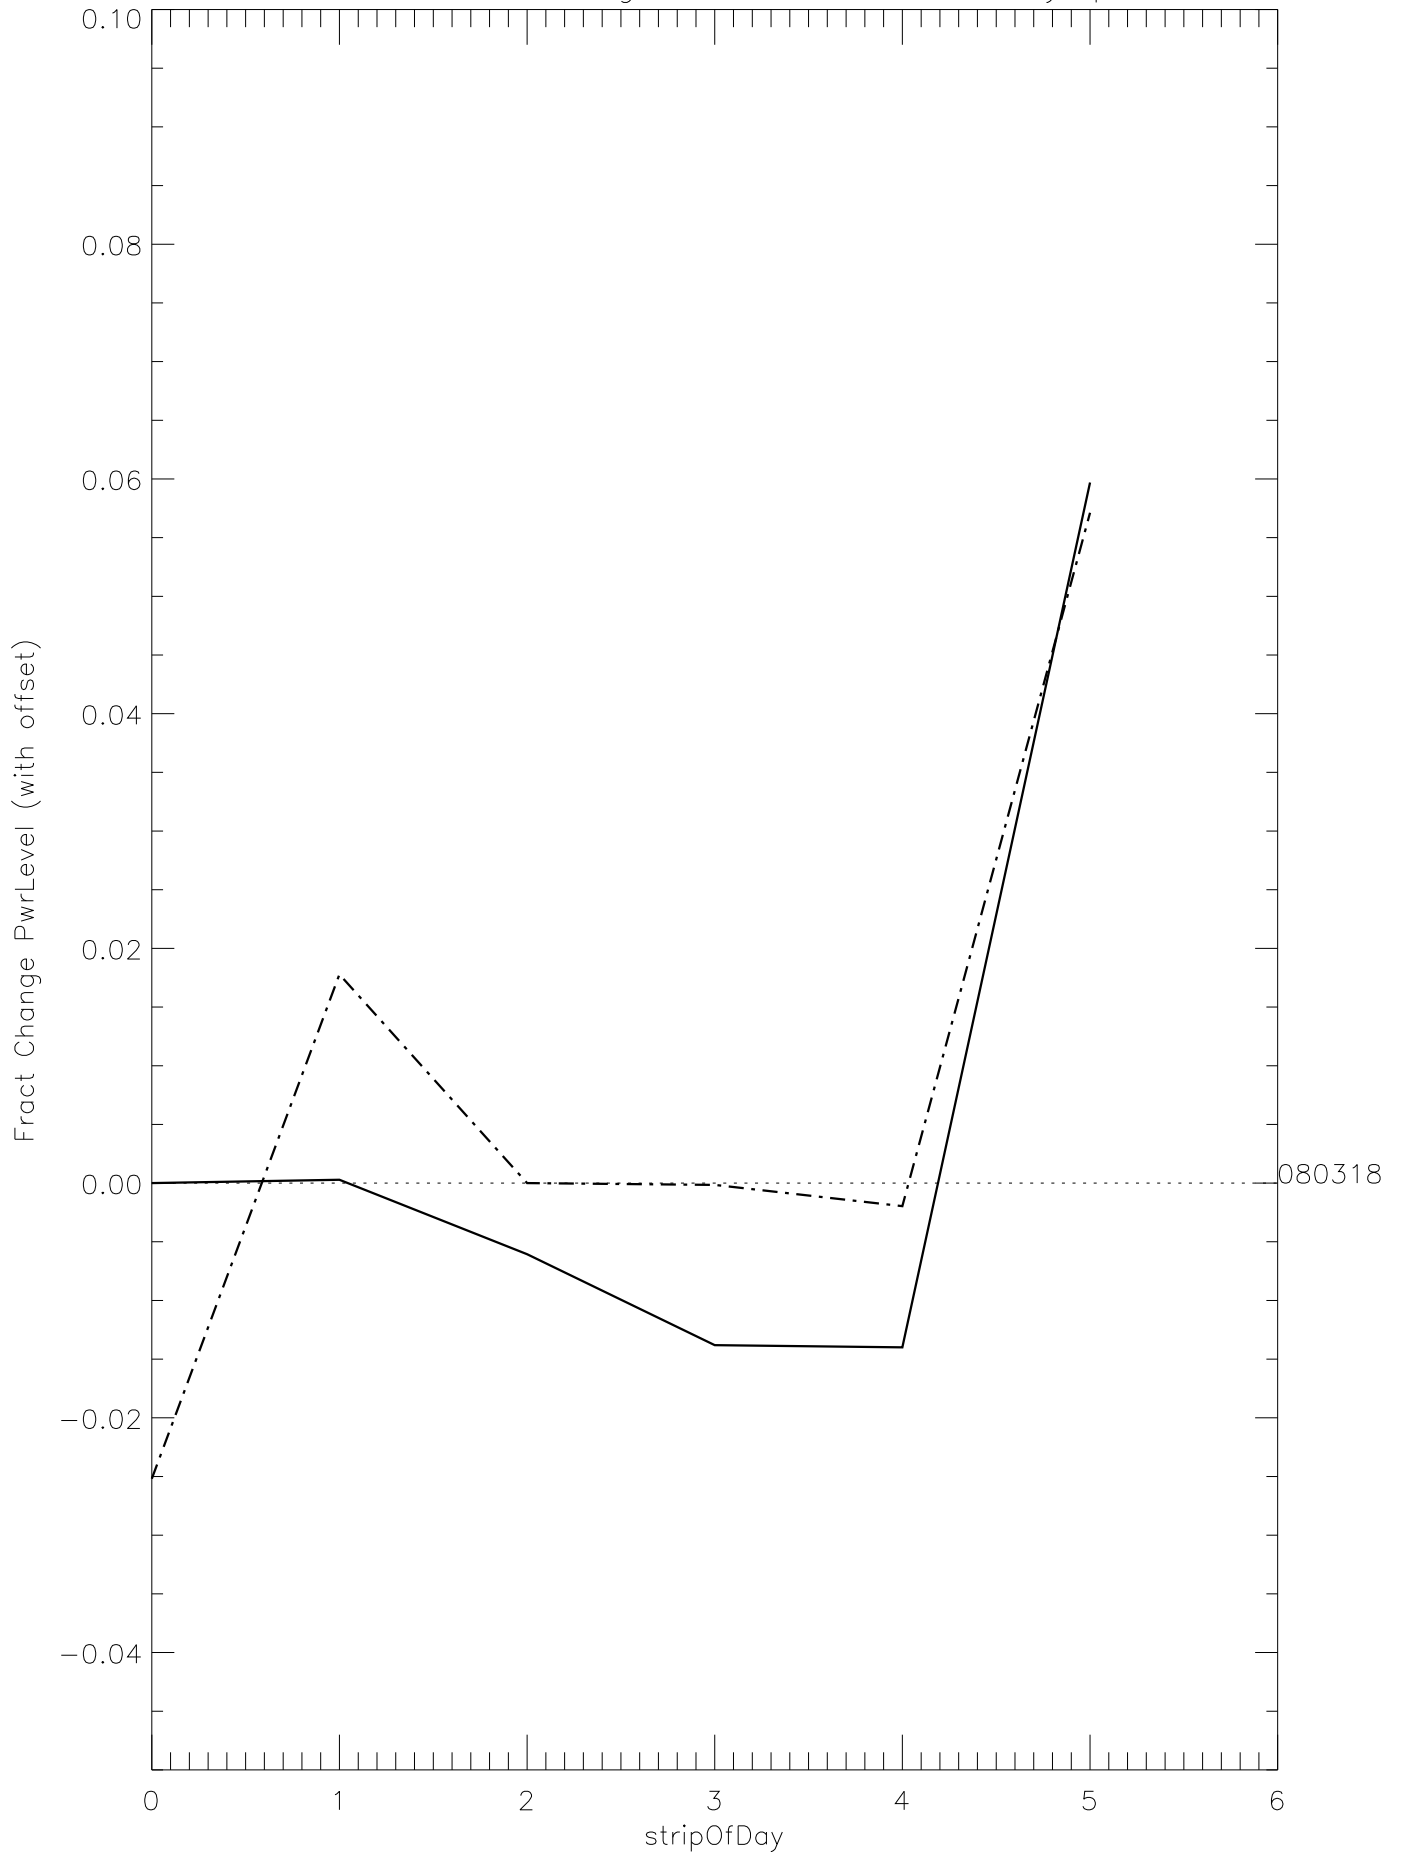

a2048 fractional change PwrLevel for each day. pixel:0

a2048 fractional change PwrLevel for each day. pixel:1

a2048 fractional change PwrLevel for each day. pixel:2

a2048 fractional change PwrLevel for each day. pixel:3

a2048 fractional change PwrLevel for each day. pixel:4

a2048 fractional change PwrLevel for each day. pixel:5

a2048 fractional change PwrLevel for each day. pixel:6