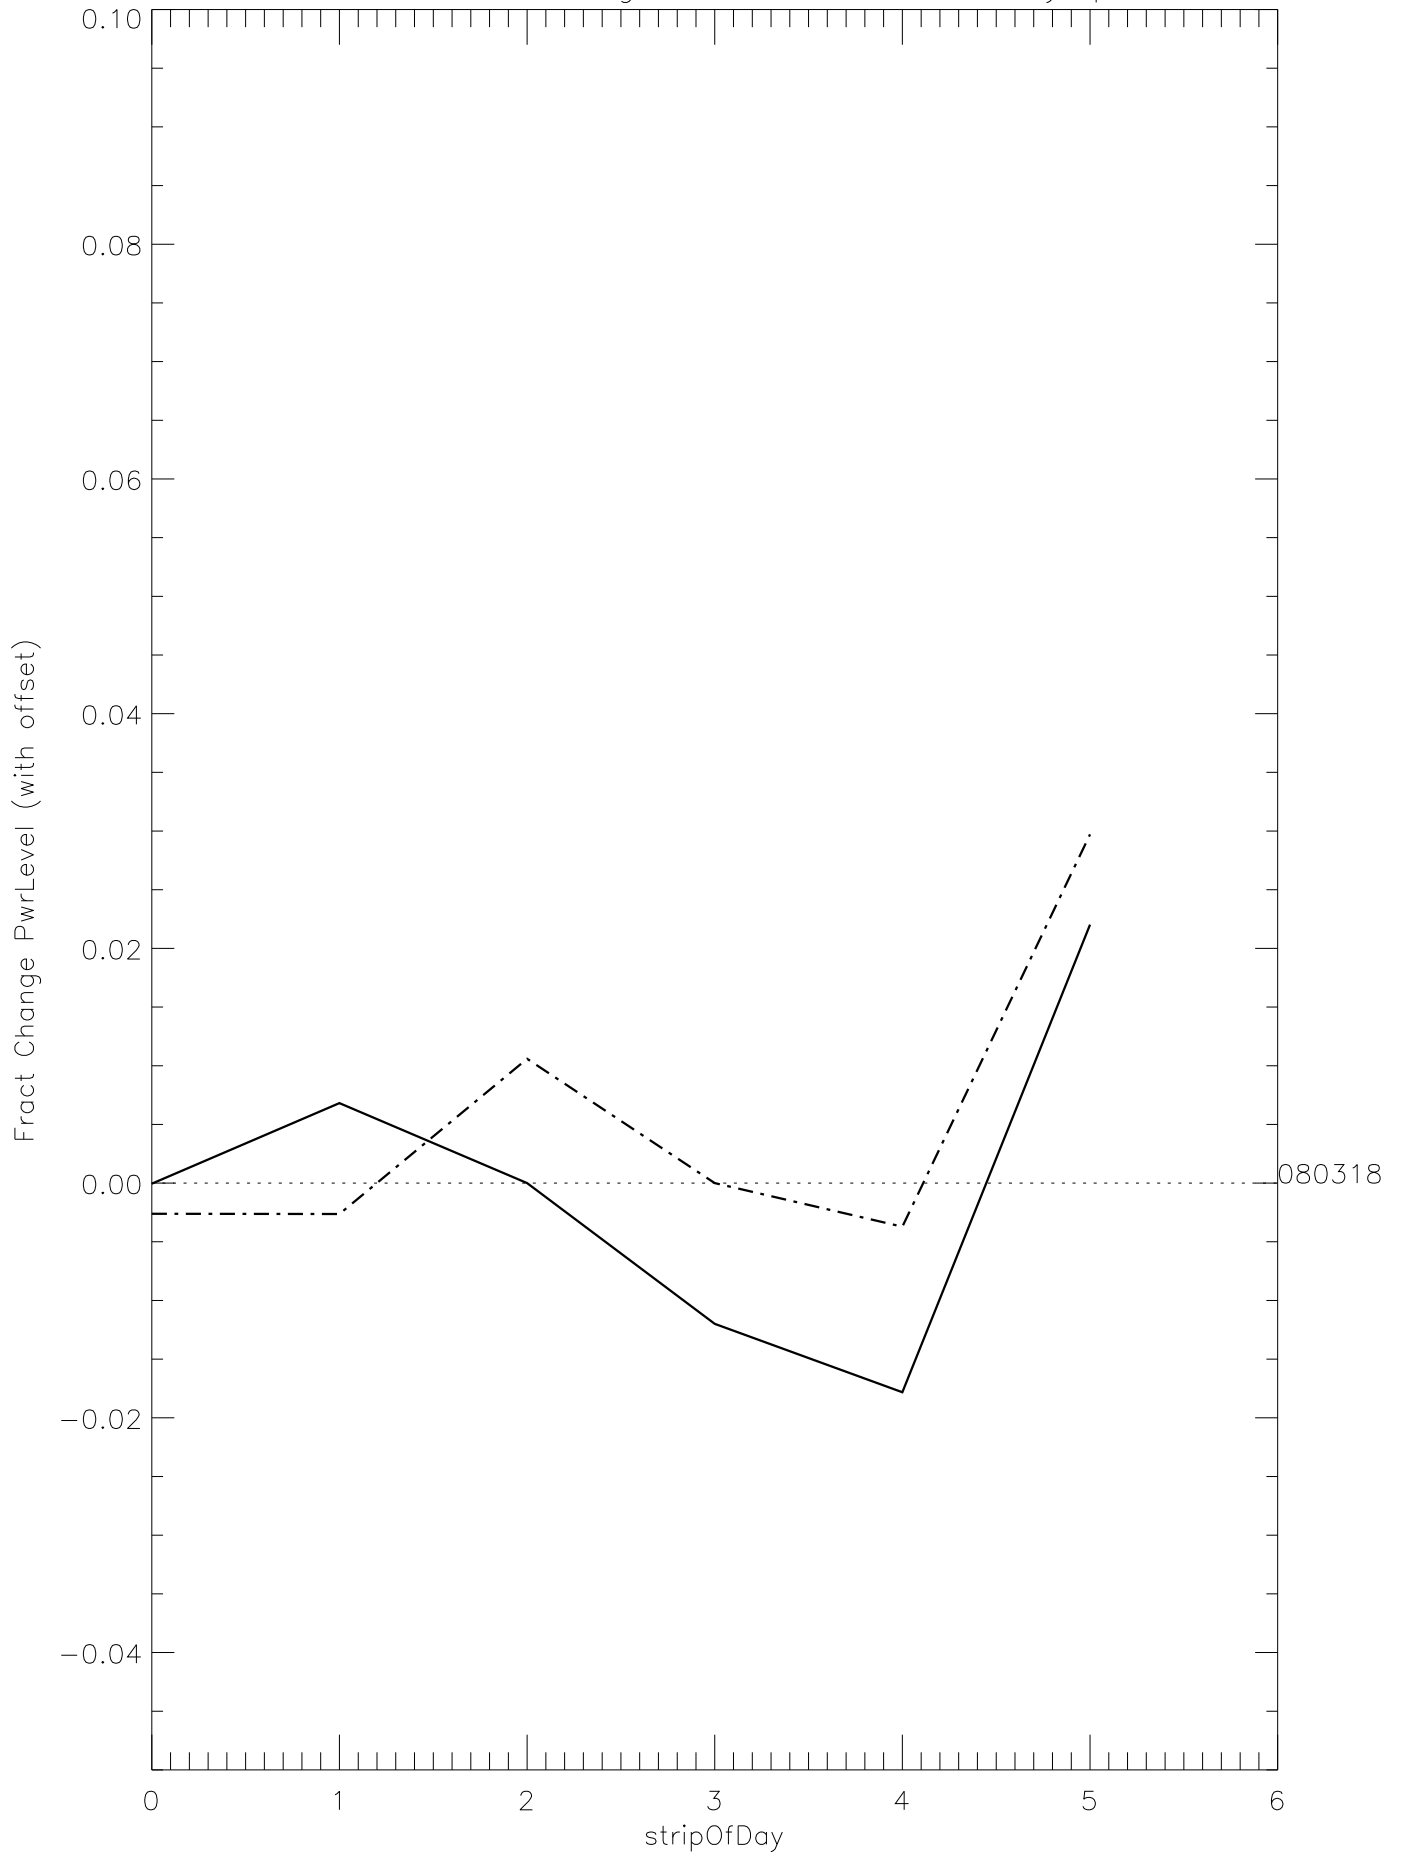

a2048 fractional change PwrLevel for each day. pixel:0

a2048 fractional change PwrLevel for each day. pixel:1

a2048 fractional change PwrLevel for each day. pixel:2

a2048 fractional change PwrLevel for each day. pixel:3

a2048 fractional change PwrLevel for each day. pixel:4

a2048 fractional change PwrLevel for each day. pixel:5

a2048 fractional change PwrLevel for each day. pixel:6