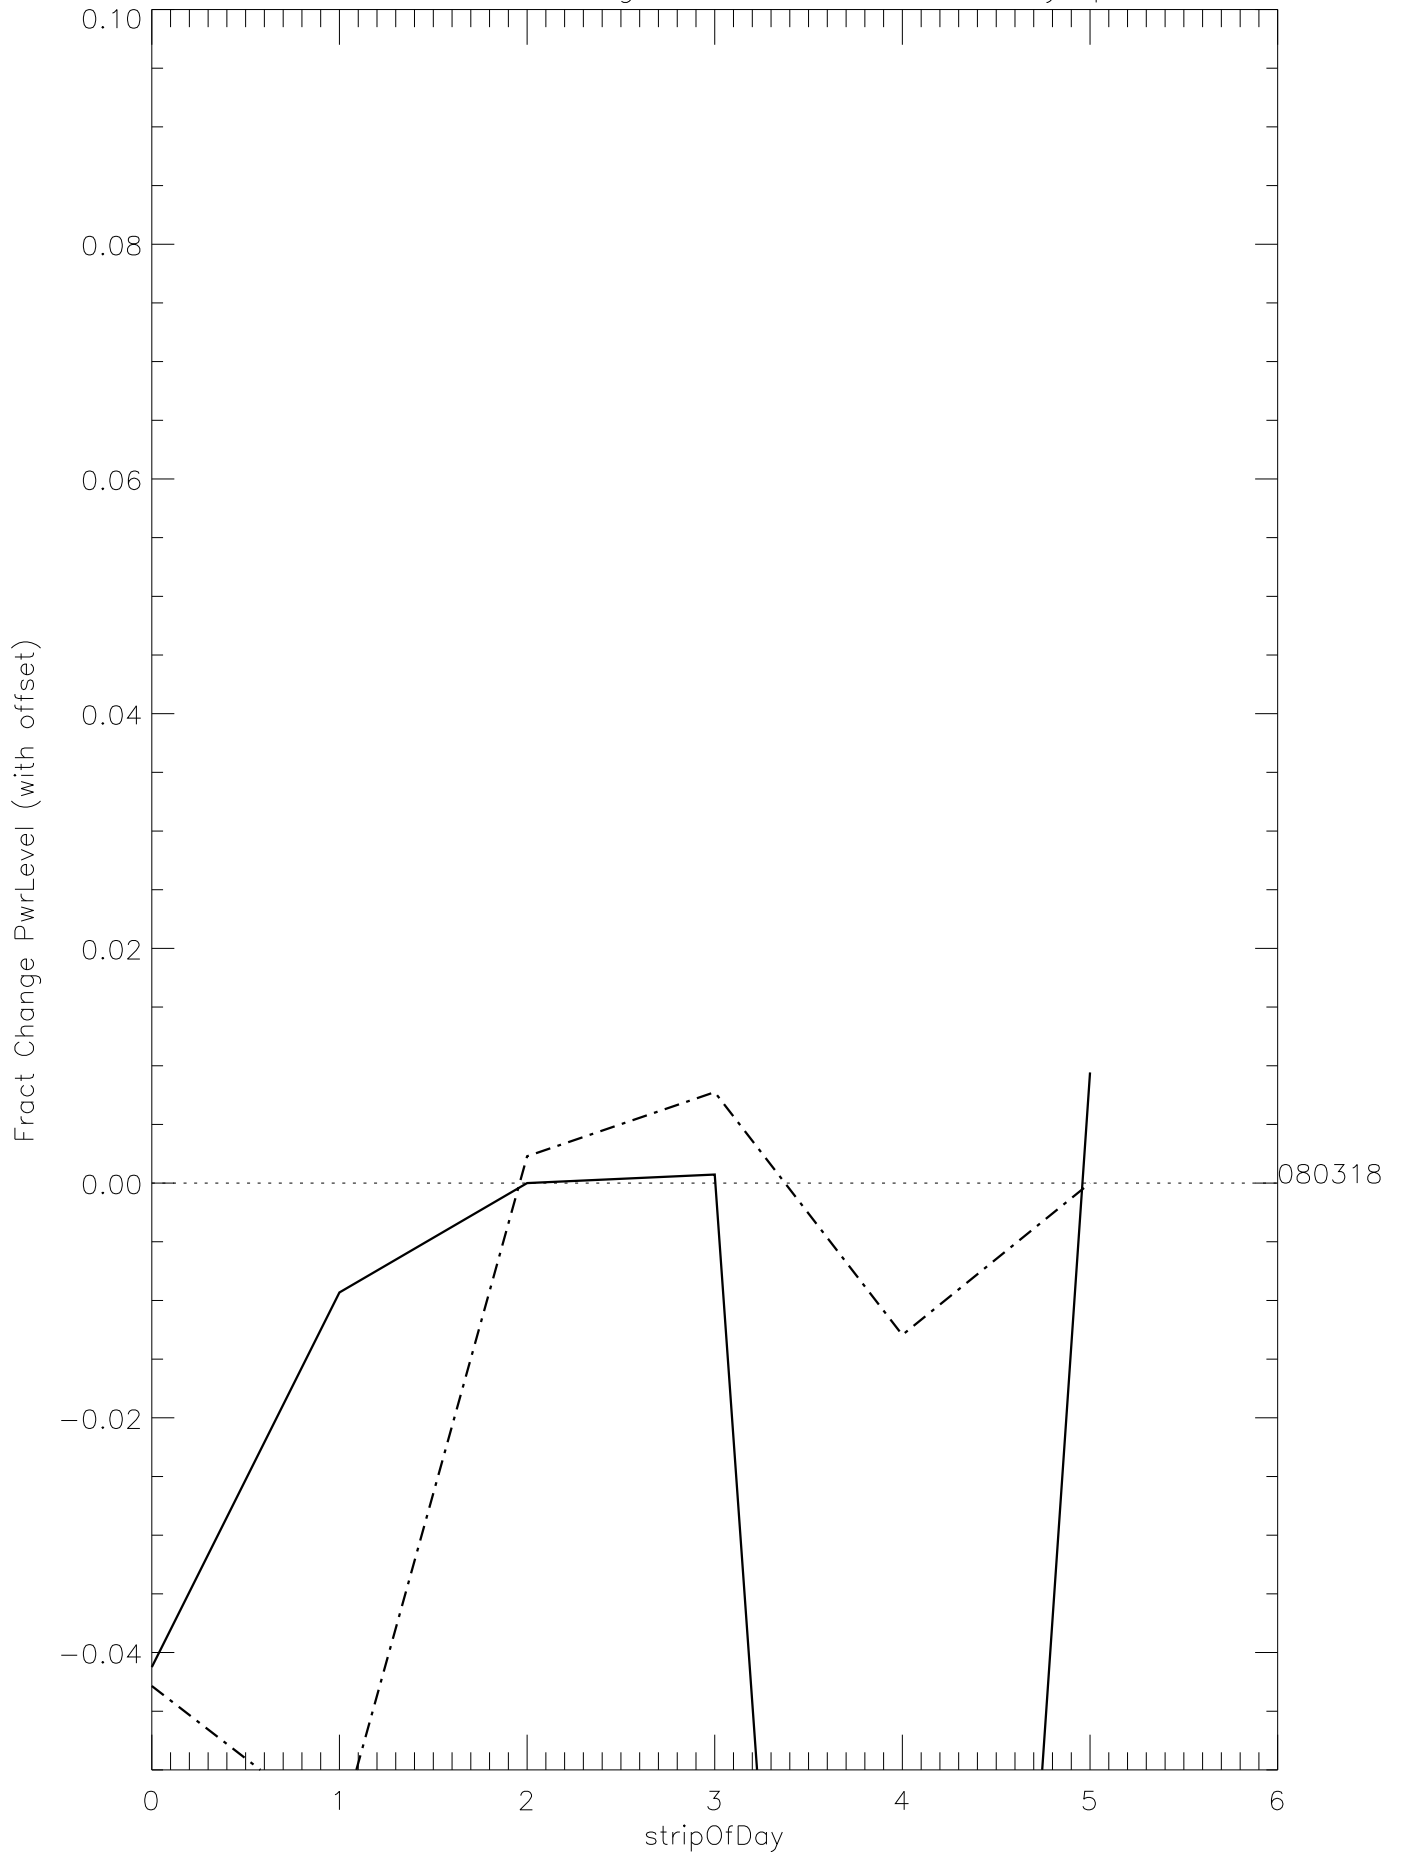

a2048 fractional change PwrLevel for each day. pixel:0

a2048 fractional change PwrLevel for each day. pixel:1

a2048 fractional change PwrLevel for each day. pixel:2

a2048 fractional change PwrLevel for each day. pixel:3

a2048 fractional change PwrLevel for each day. pixel:4

a2048 fractional change PwrLevel for each day. pixel:5

a2048 fractional change PwrLevel for each day. pixel:6