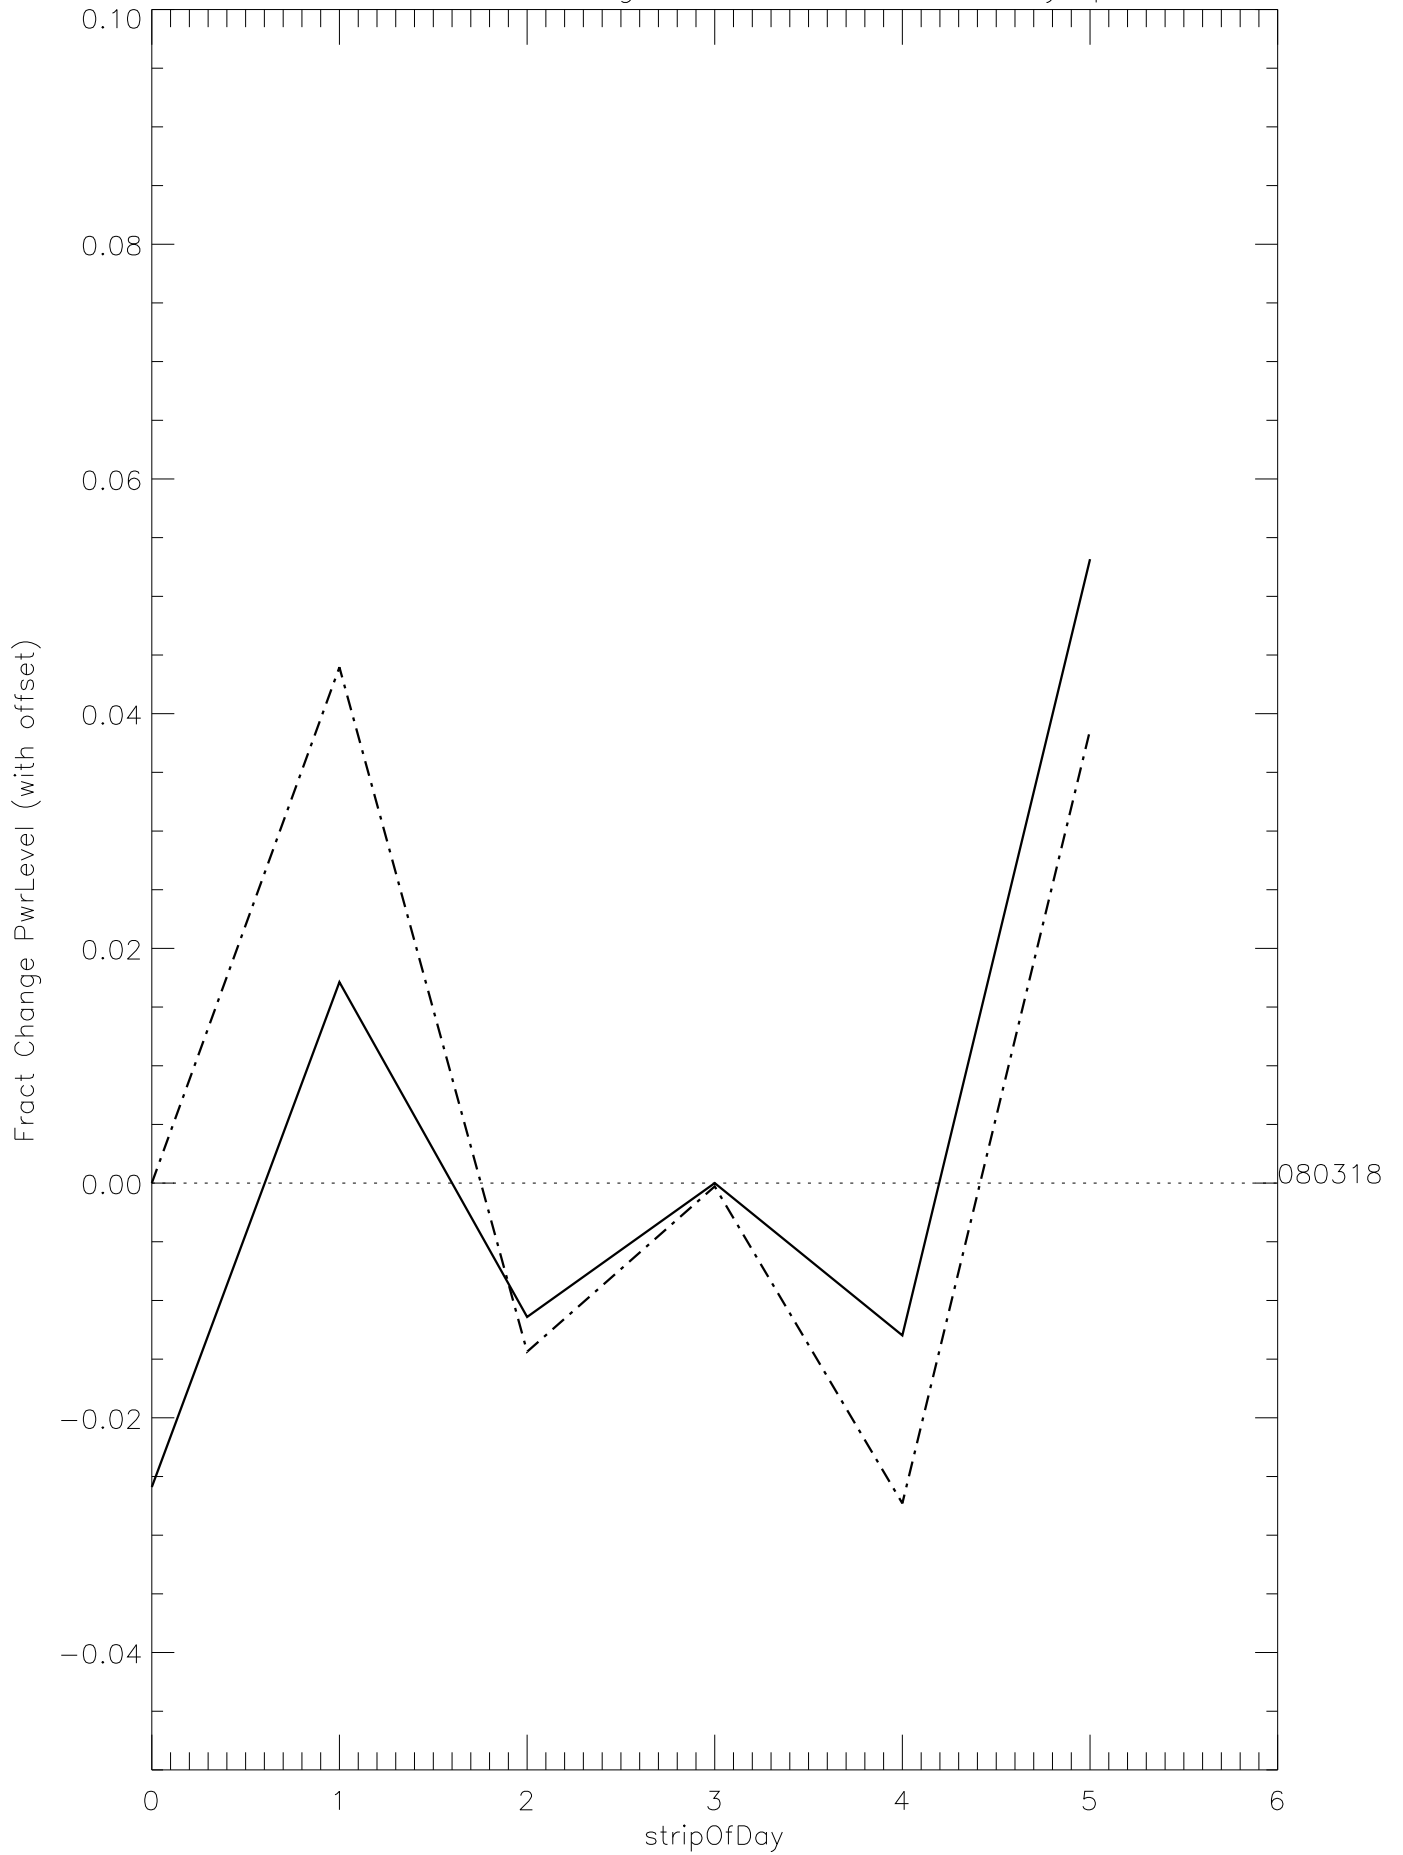

a2048 fractional change PwrLevel for each day. pixel:0

a2048 fractional change PwrLevel for each day. pixel:1

a2048 fractional change PwrLevel for each day. pixel:2

a2048 fractional change PwrLevel for each day. pixel:3

a2048 fractional change PwrLevel for each day. pixel:4

a2048 fractional change PwrLevel for each day. pixel:5

a2048 fractional change PwrLevel for each day. pixel:6