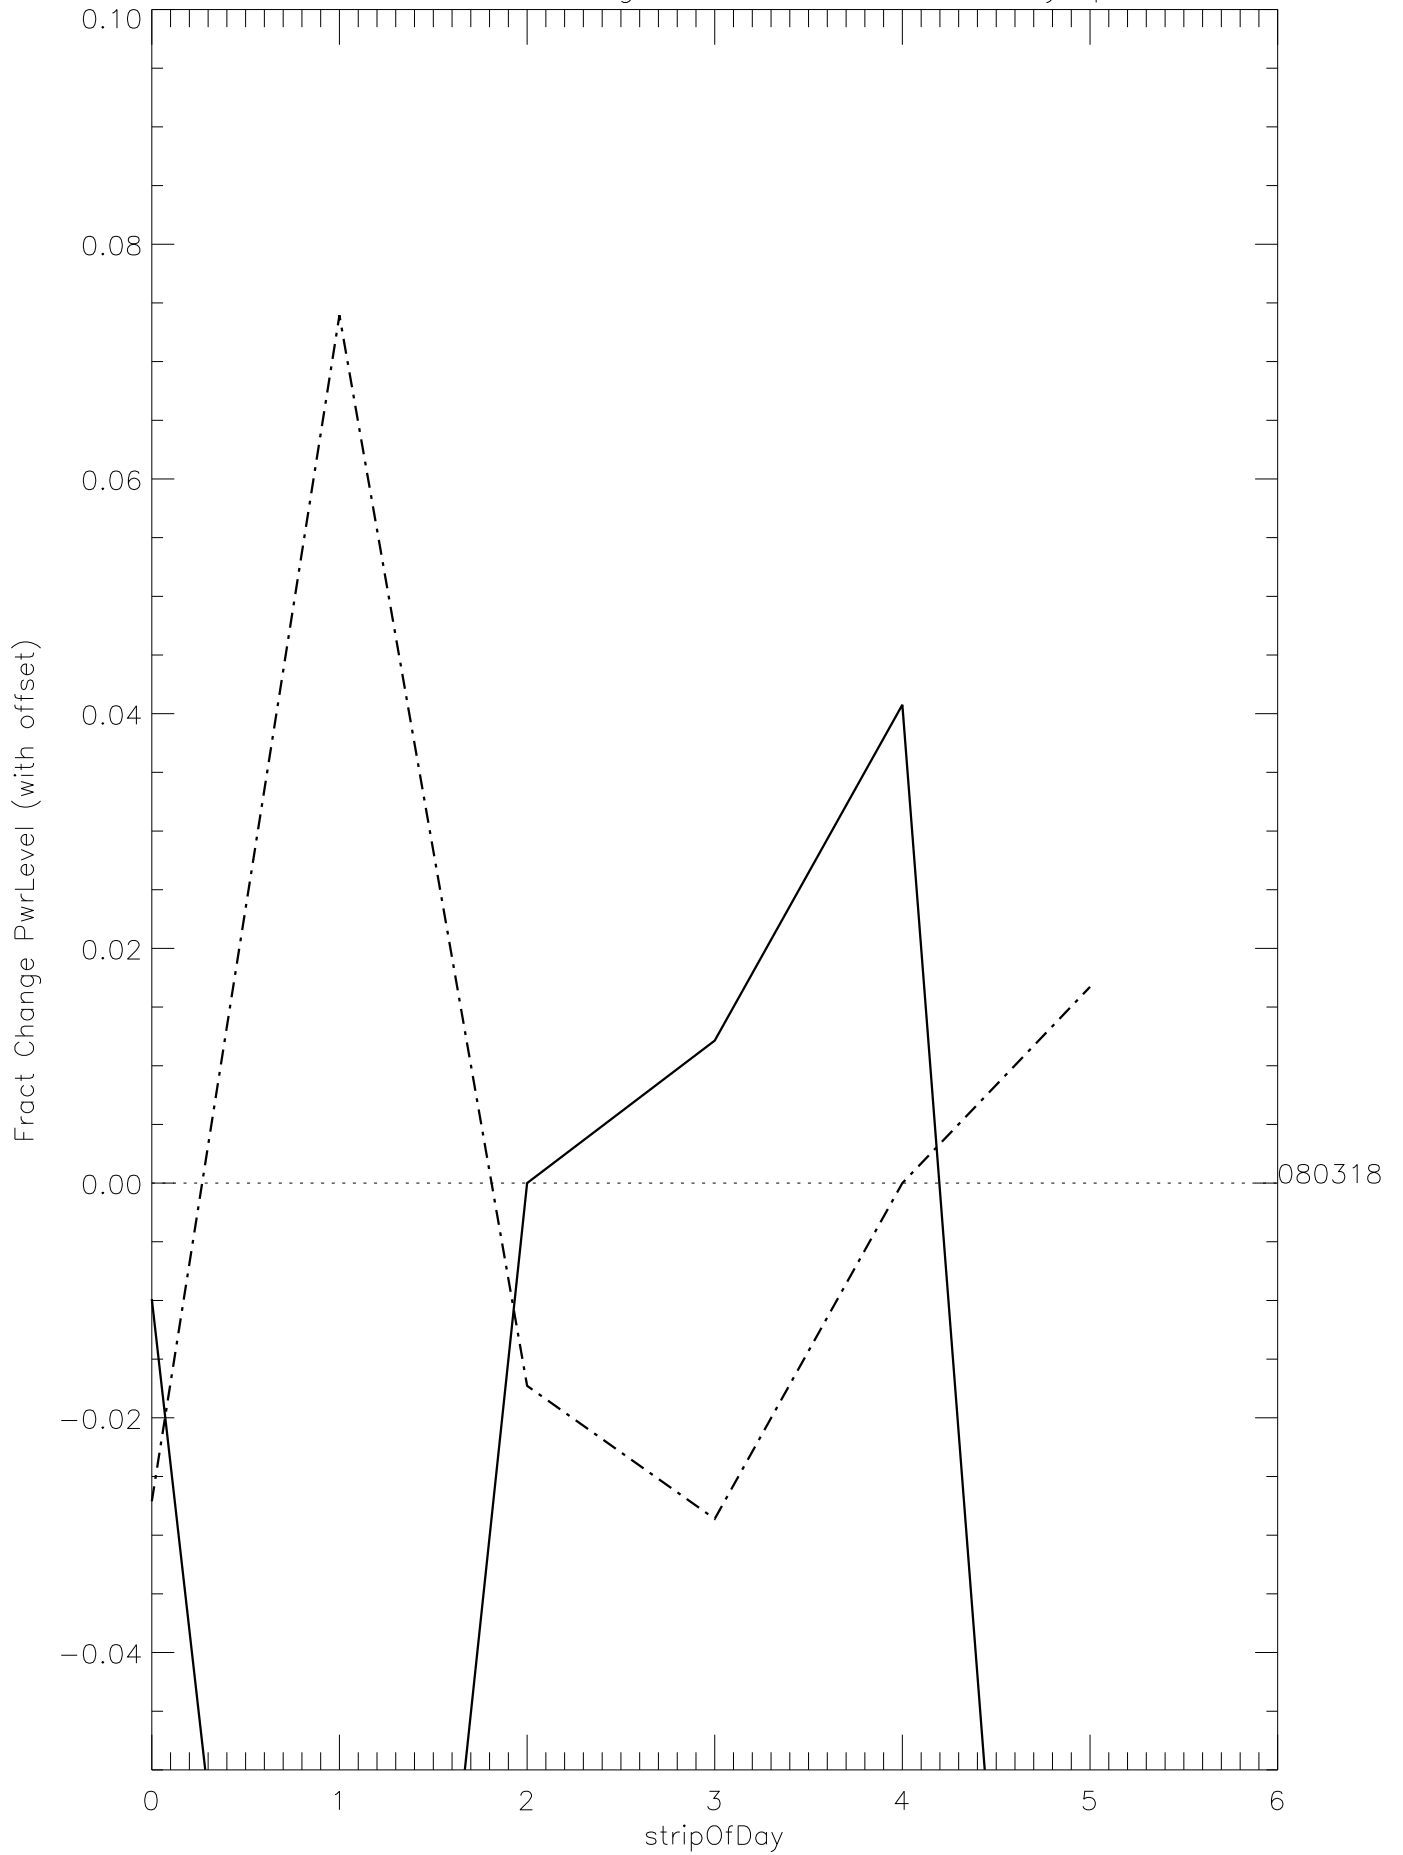

a2048 fractional change PwrLevel for each day. pixel:0

a2048 fractional change PwrLevel for each day. pixel:1

a2048 fractional change PwrLevel for each day. pixel:2

a2048 fractional change PwrLevel for each day. pixel:3

a2048 fractional change PwrLevel for each day. pixel:4

a2048 fractional change PwrLevel for each day. pixel:5

a2048 fractional change PwrLevel for each day. pixel:6