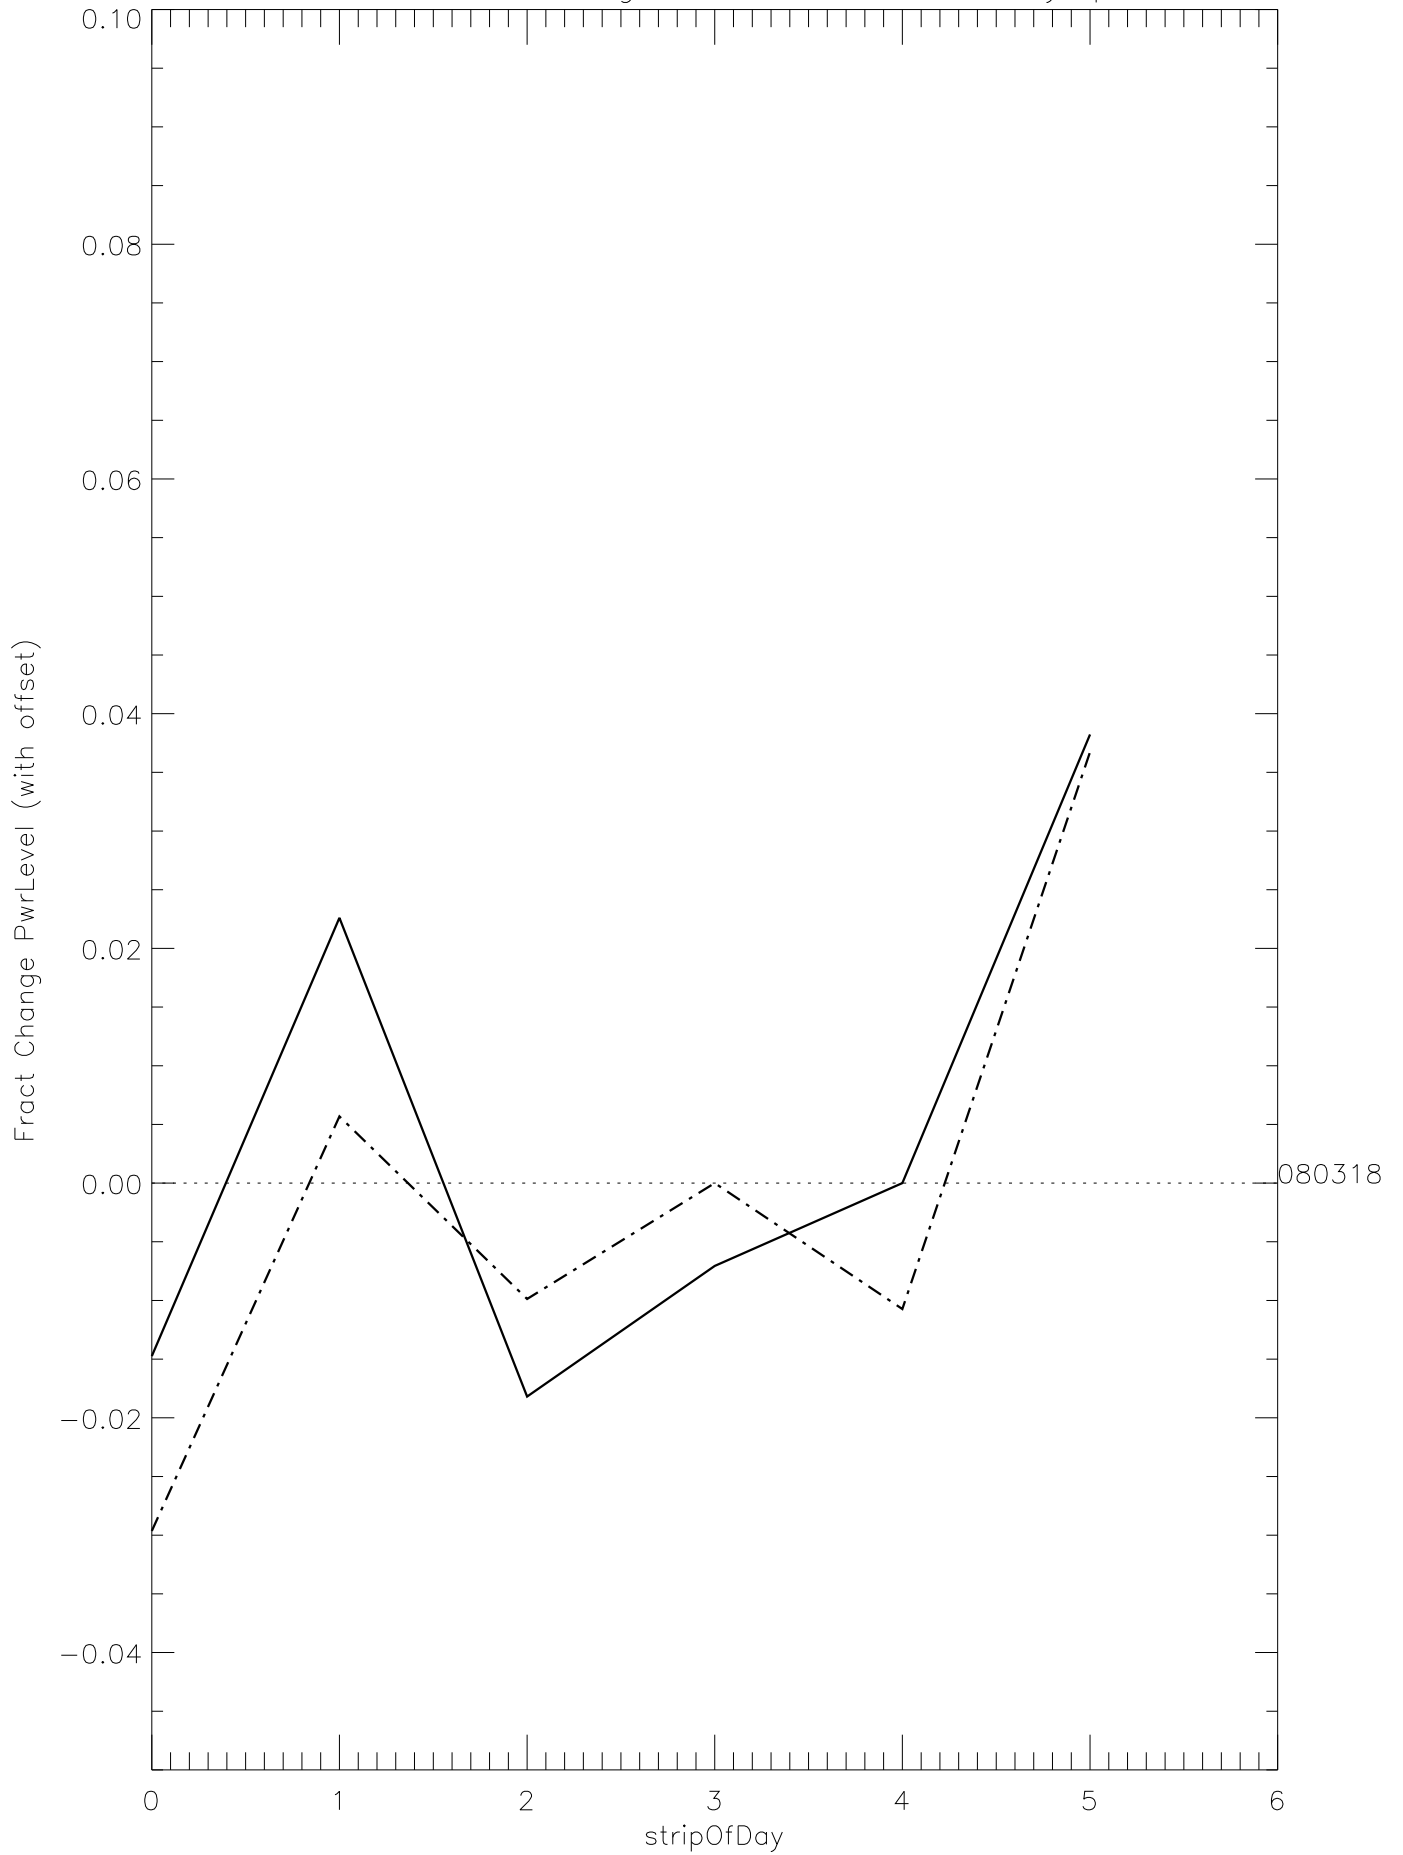

a2048 fractional change PwrLevel for each day. pixel:0

a2048 fractional change PwrLevel for each day. pixel:1

a2048 fractional change PwrLevel for each day. pixel:2

a2048 fractional change PwrLevel for each day. pixel:3

a2048 fractional change PwrLevel for each day. pixel:4

a2048 fractional change PwrLevel for each day. pixel:5

a2048 fractional change PwrLevel for each day. pixel:6