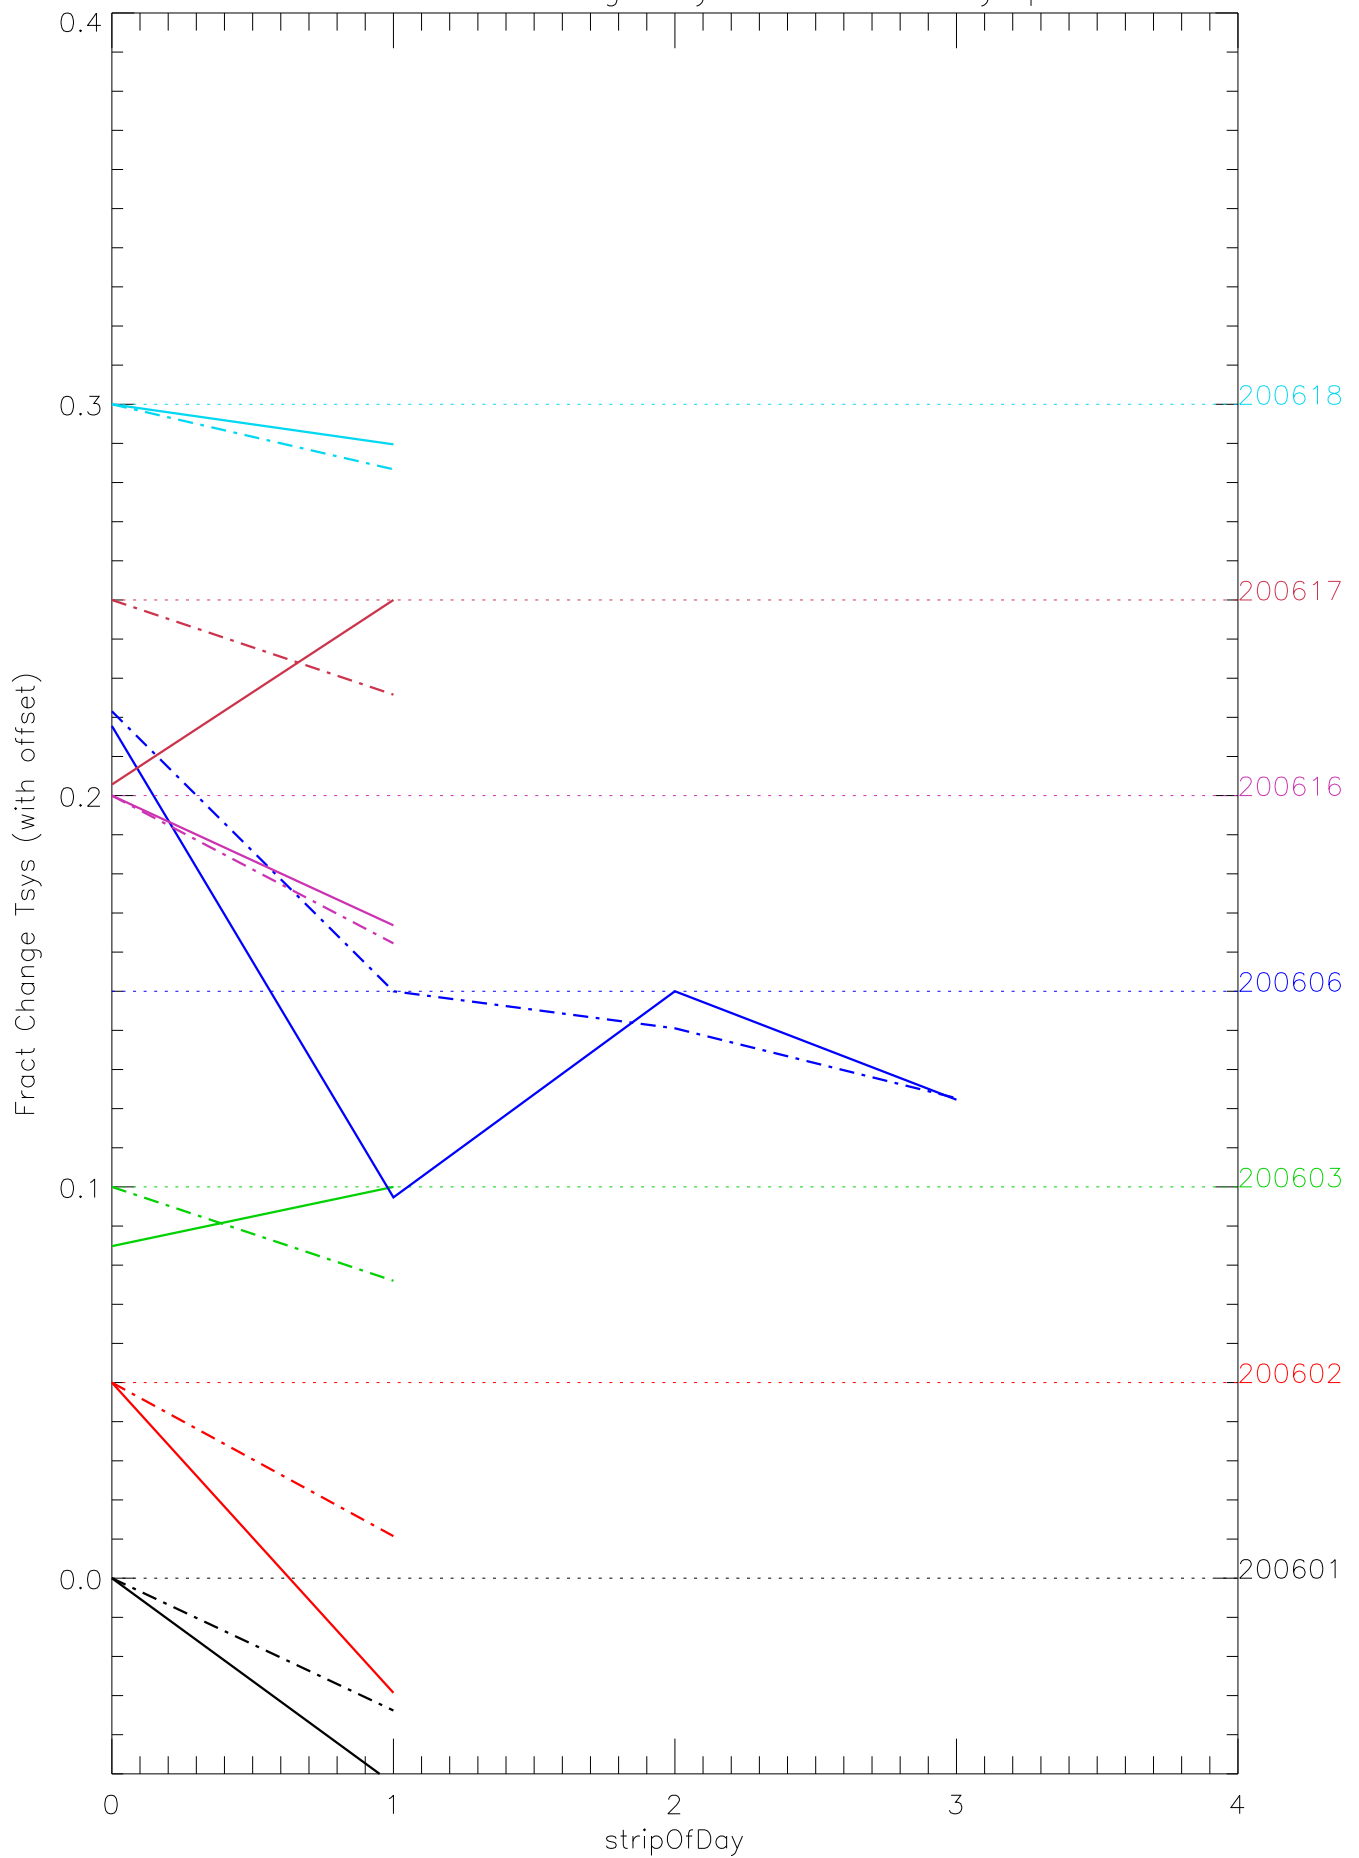

a2048 fractional change TsysK for each day. pixel:0

a2048 fractional change TsysK for each day. pixel:1

a2048 fractional change TsysK for each day. pixel:2

a2048 fractional change TsysK for each day. pixel:3

a2048 fractional change TsysK for each day. pixel:4

a2048 fractional change TsysK for each day. pixel:5

a2048 fractional change TsysK for each day. pixel:6