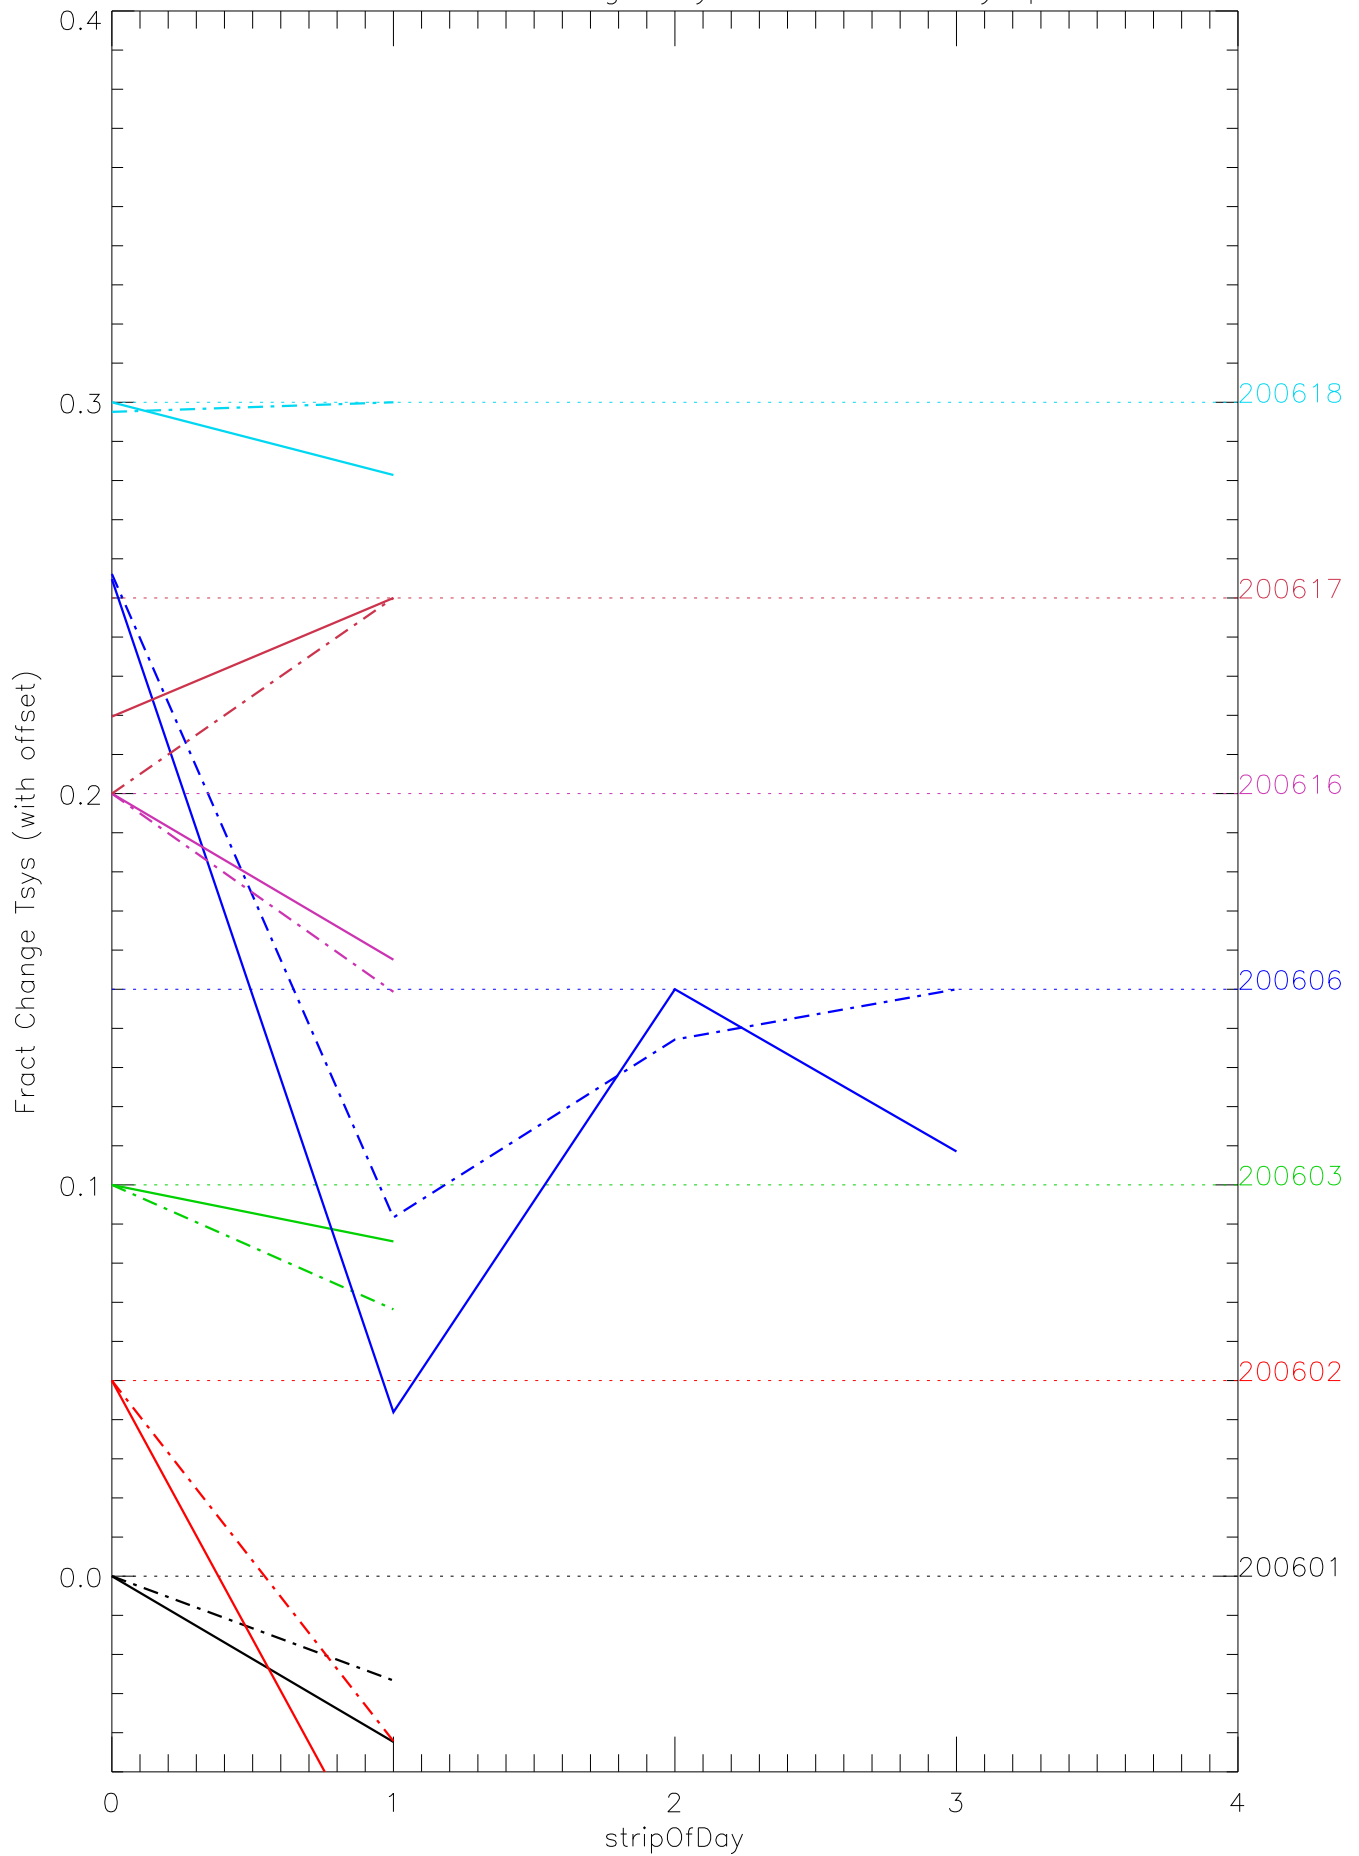

a2048 fractional change TsysK for each day. pixel:0

a2048 fractional change TsysK for each day. pixel:1

a2048 fractional change TsysK for each day. pixel:2

a2048 fractional change TsysK for each day. pixel:3

a2048 fractional change TsysK for each day. pixel:4

a2048 fractional change TsysK for each day. pixel:5

a2048 fractional change TsysK for each day. pixel:6