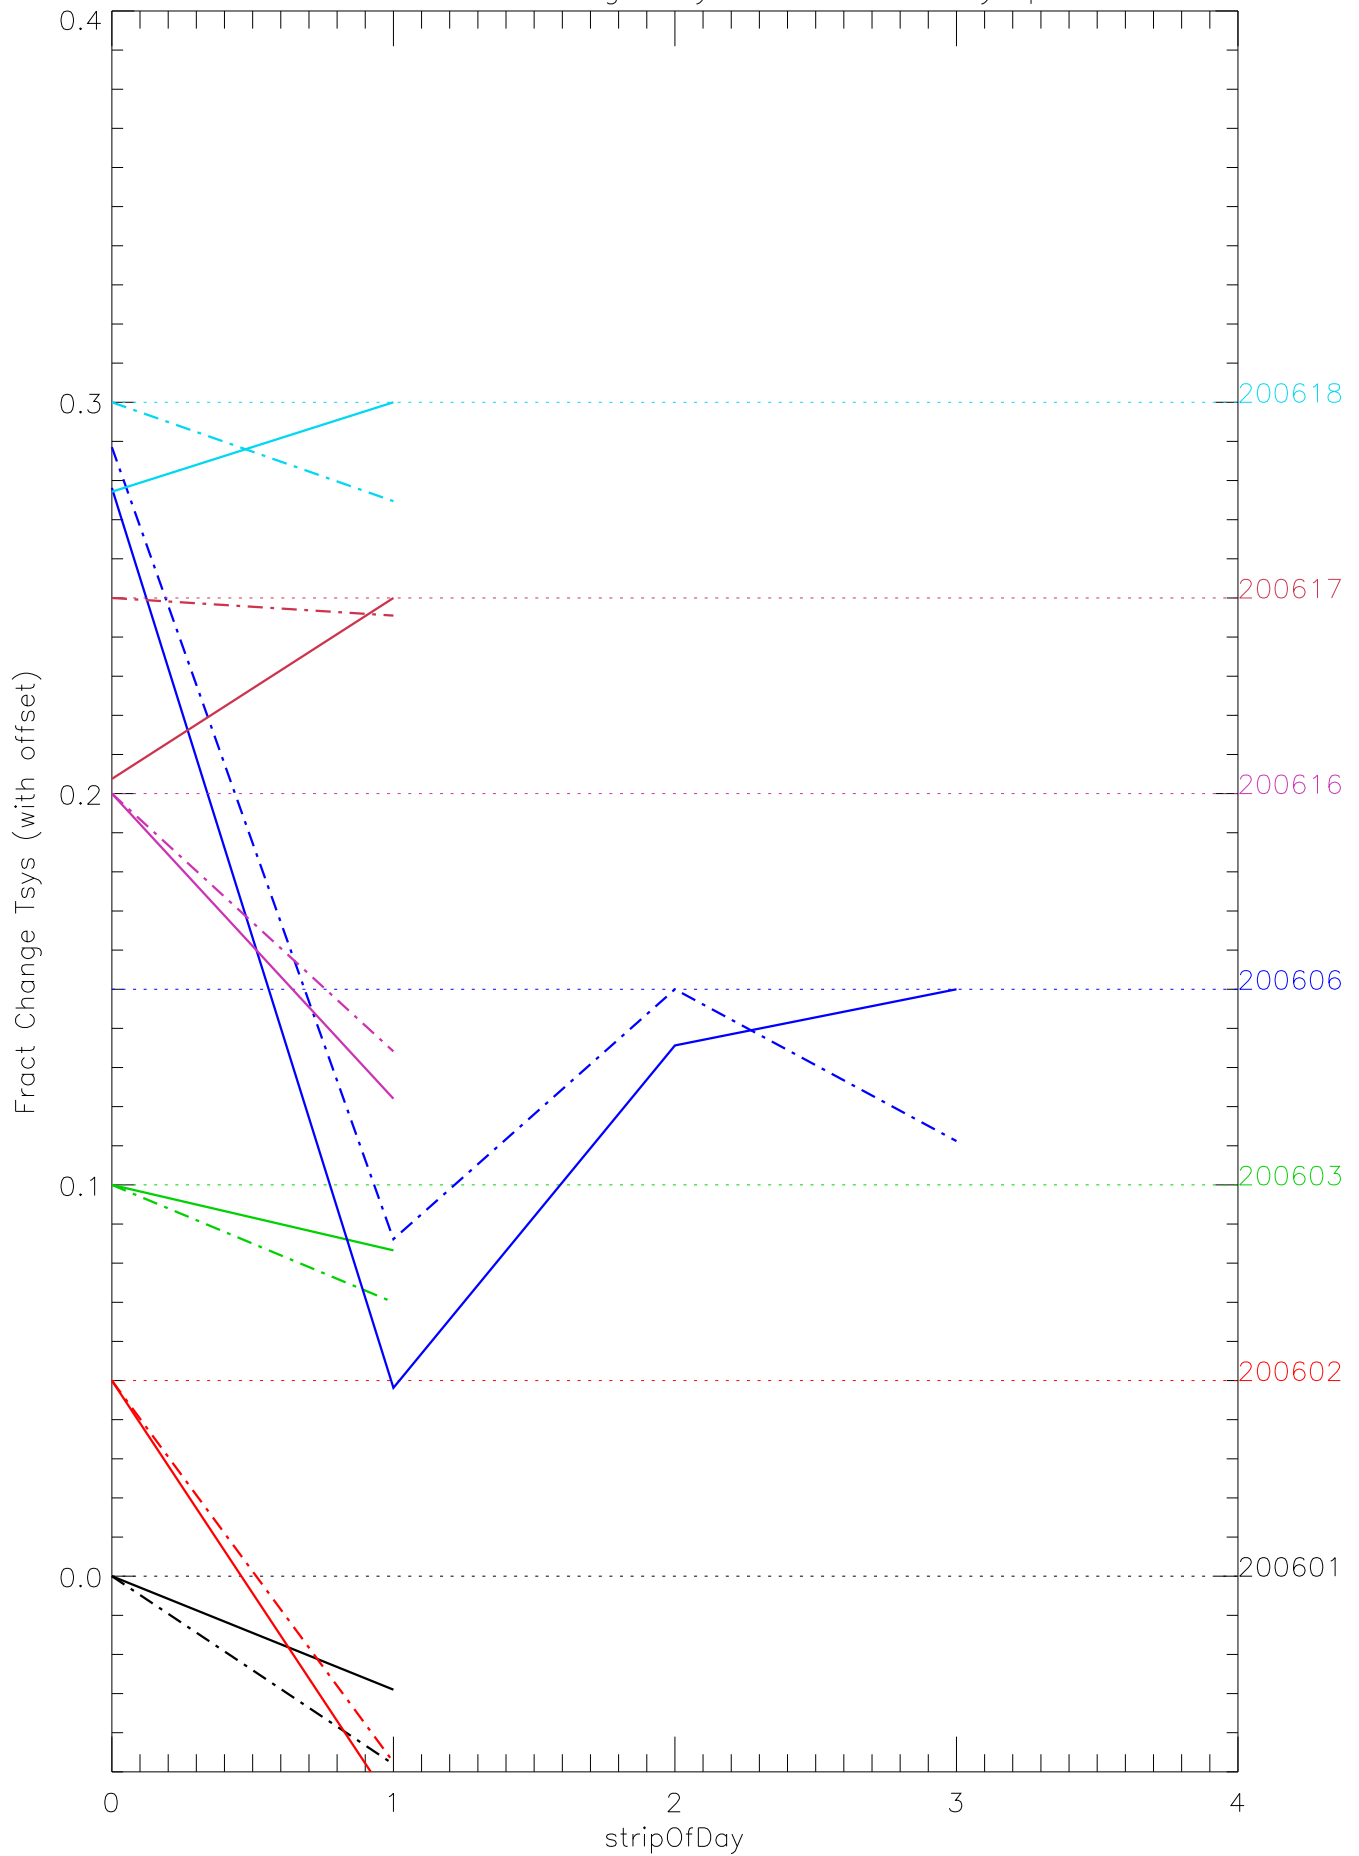

a2048 fractional change TsysK for each day. pixel:0

a2048 fractional change TsysK for each day. pixel:1

a2048 fractional change TsysK for each day. pixel:2

a2048 fractional change TsysK for each day. pixel:3

a2048 fractional change TsysK for each day. pixel:4

a2048 fractional change TsysK for each day. pixel:5

a2048 fractional change TsysK for each day. pixel:6