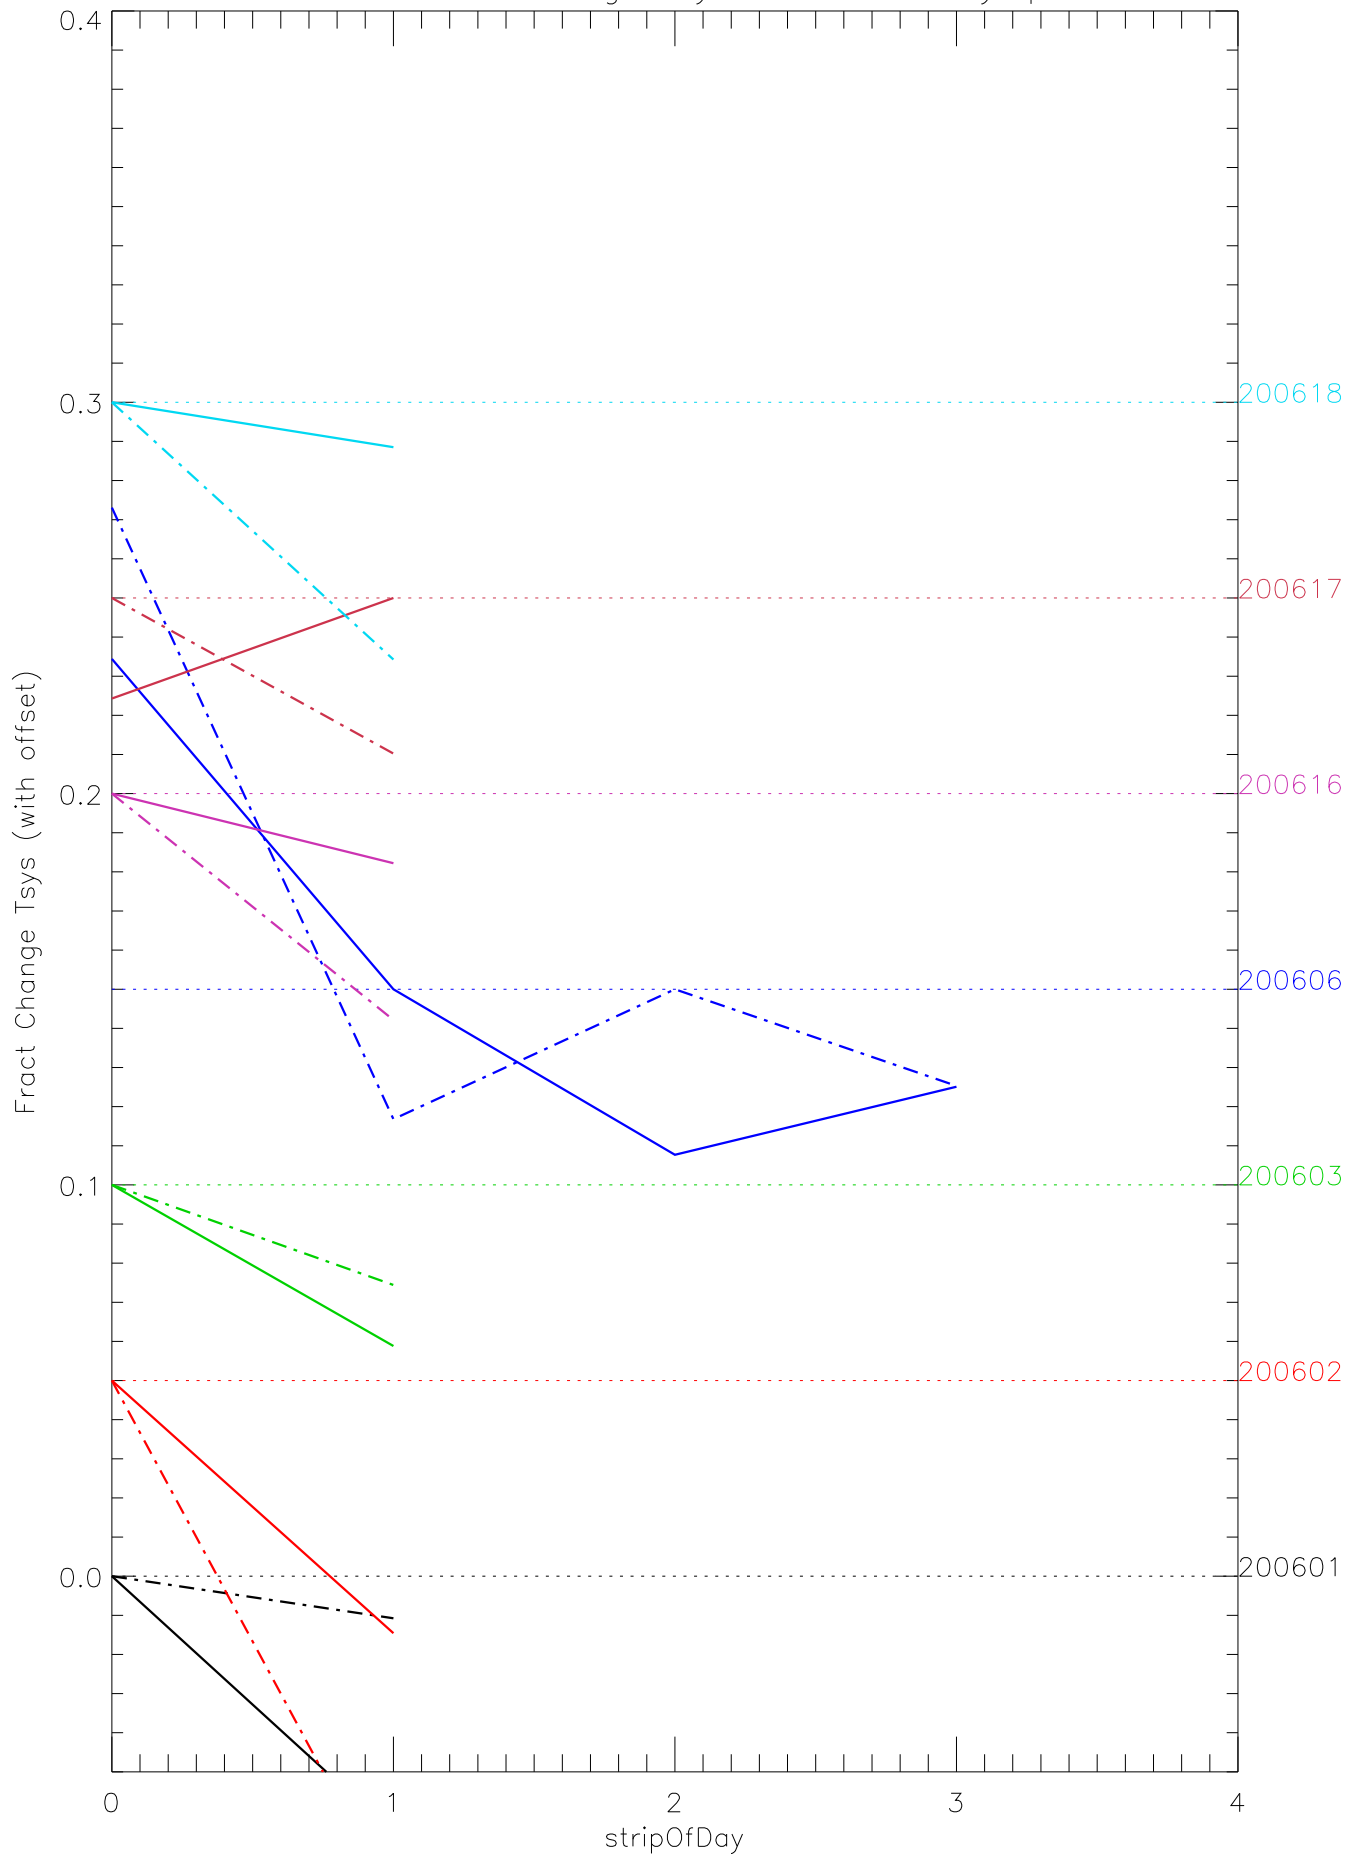

a2048 fractional change TsysK for each day. pixel:0

a2048 fractional change TsysK for each day. pixel:1

a2048 fractional change TsysK for each day. pixel:2

a2048 fractional change TsysK for each day. pixel:3

a2048 fractional change TsysK for each day. pixel:4

a2048 fractional change TsysK for each day. pixel:5

a2048 fractional change TsysK for each day. pixel:6