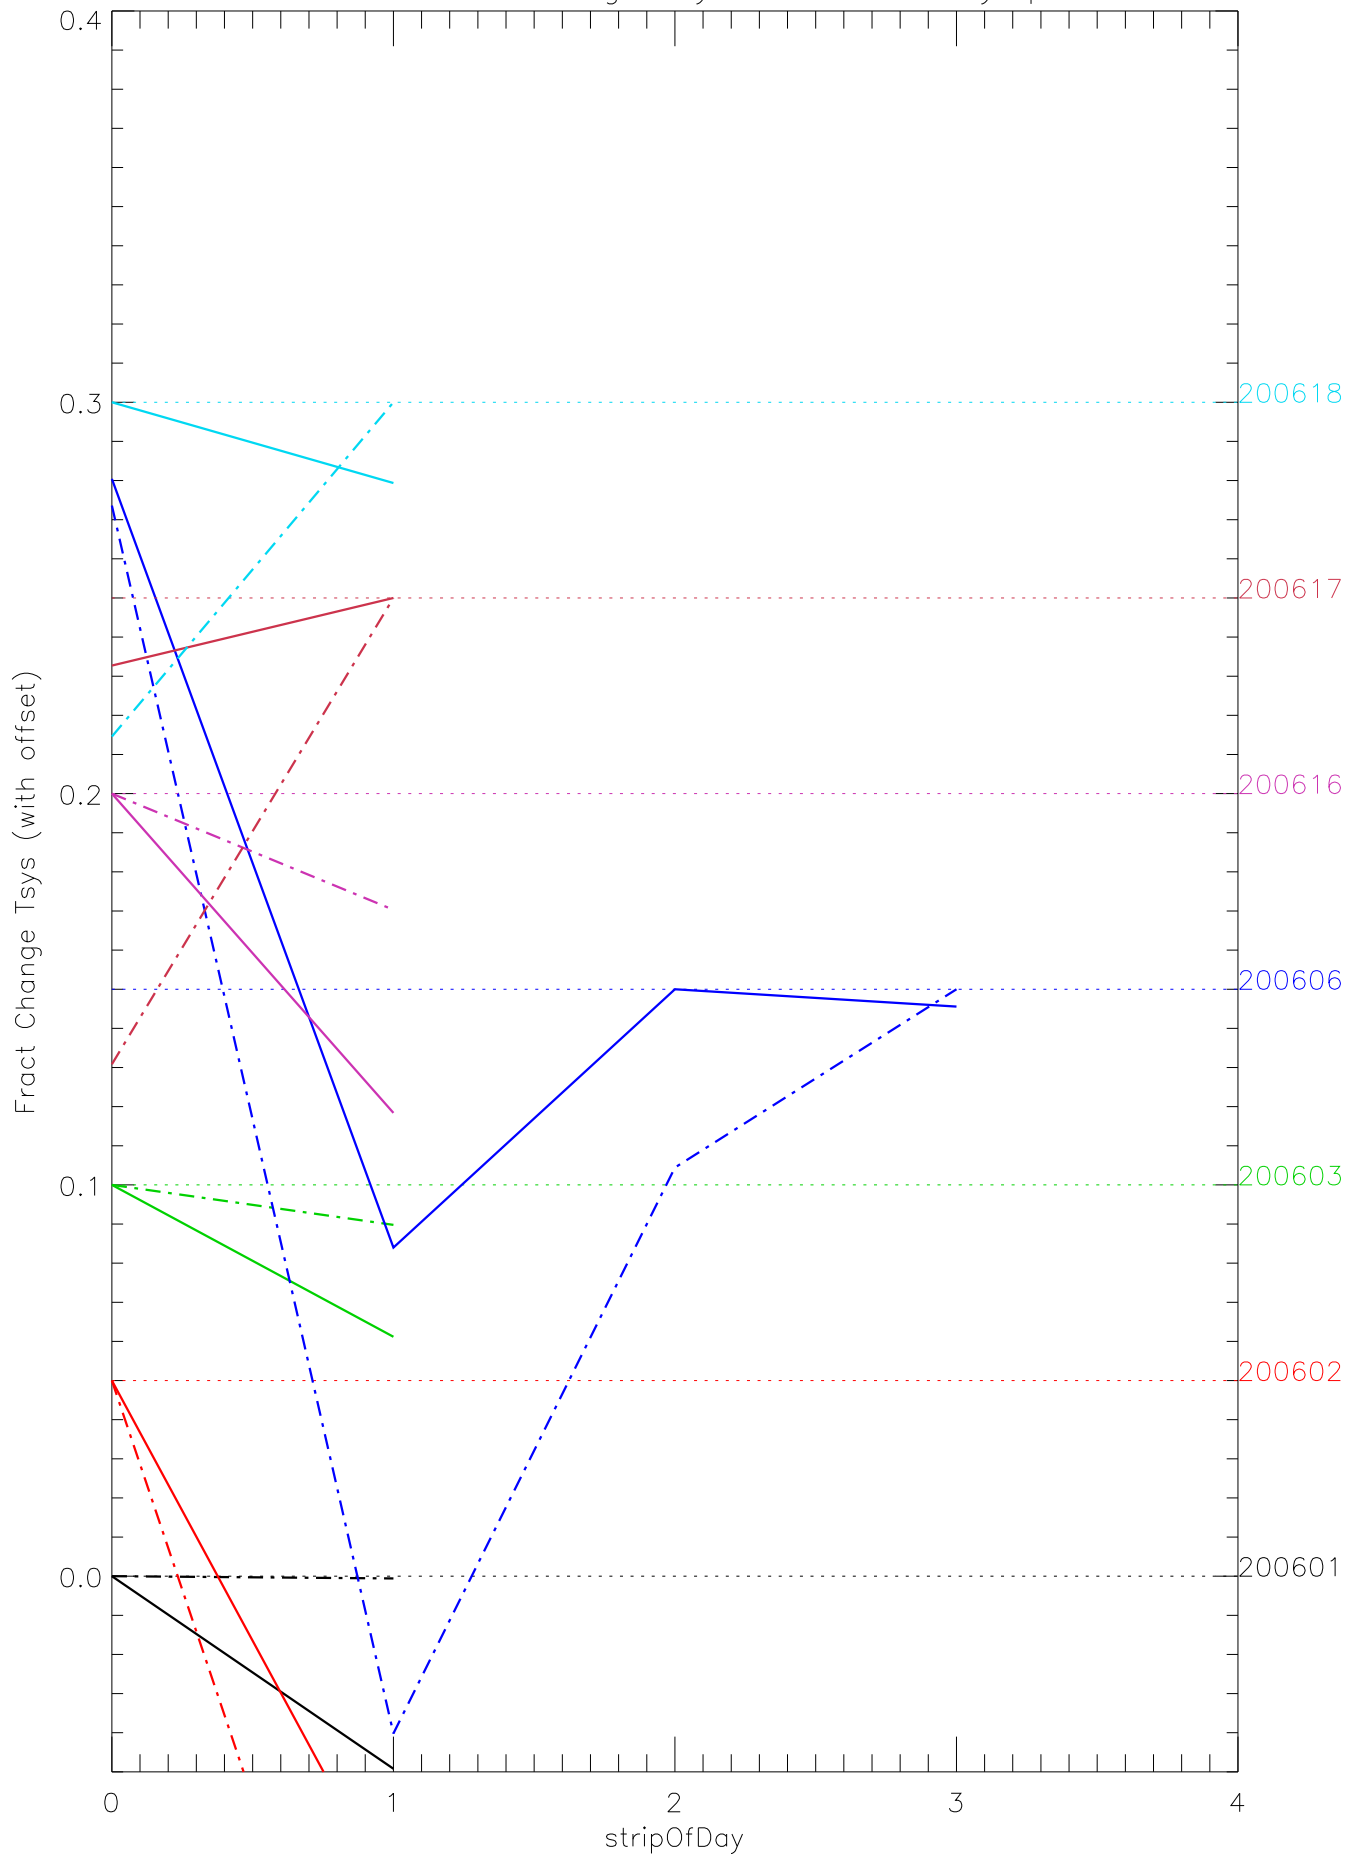

a2048 fractional change TsysK for each day. pixel:0

a2048 fractional change TsysK for each day. pixel:1

a2048 fractional change TsysK for each day. pixel:2

a2048 fractional change TsysK for each day. pixel:3

a2048 fractional change TsysK for each day. pixel:4

a2048 fractional change TsysK for each day. pixel:5

a2048 fractional change TsysK for each day. pixel:6