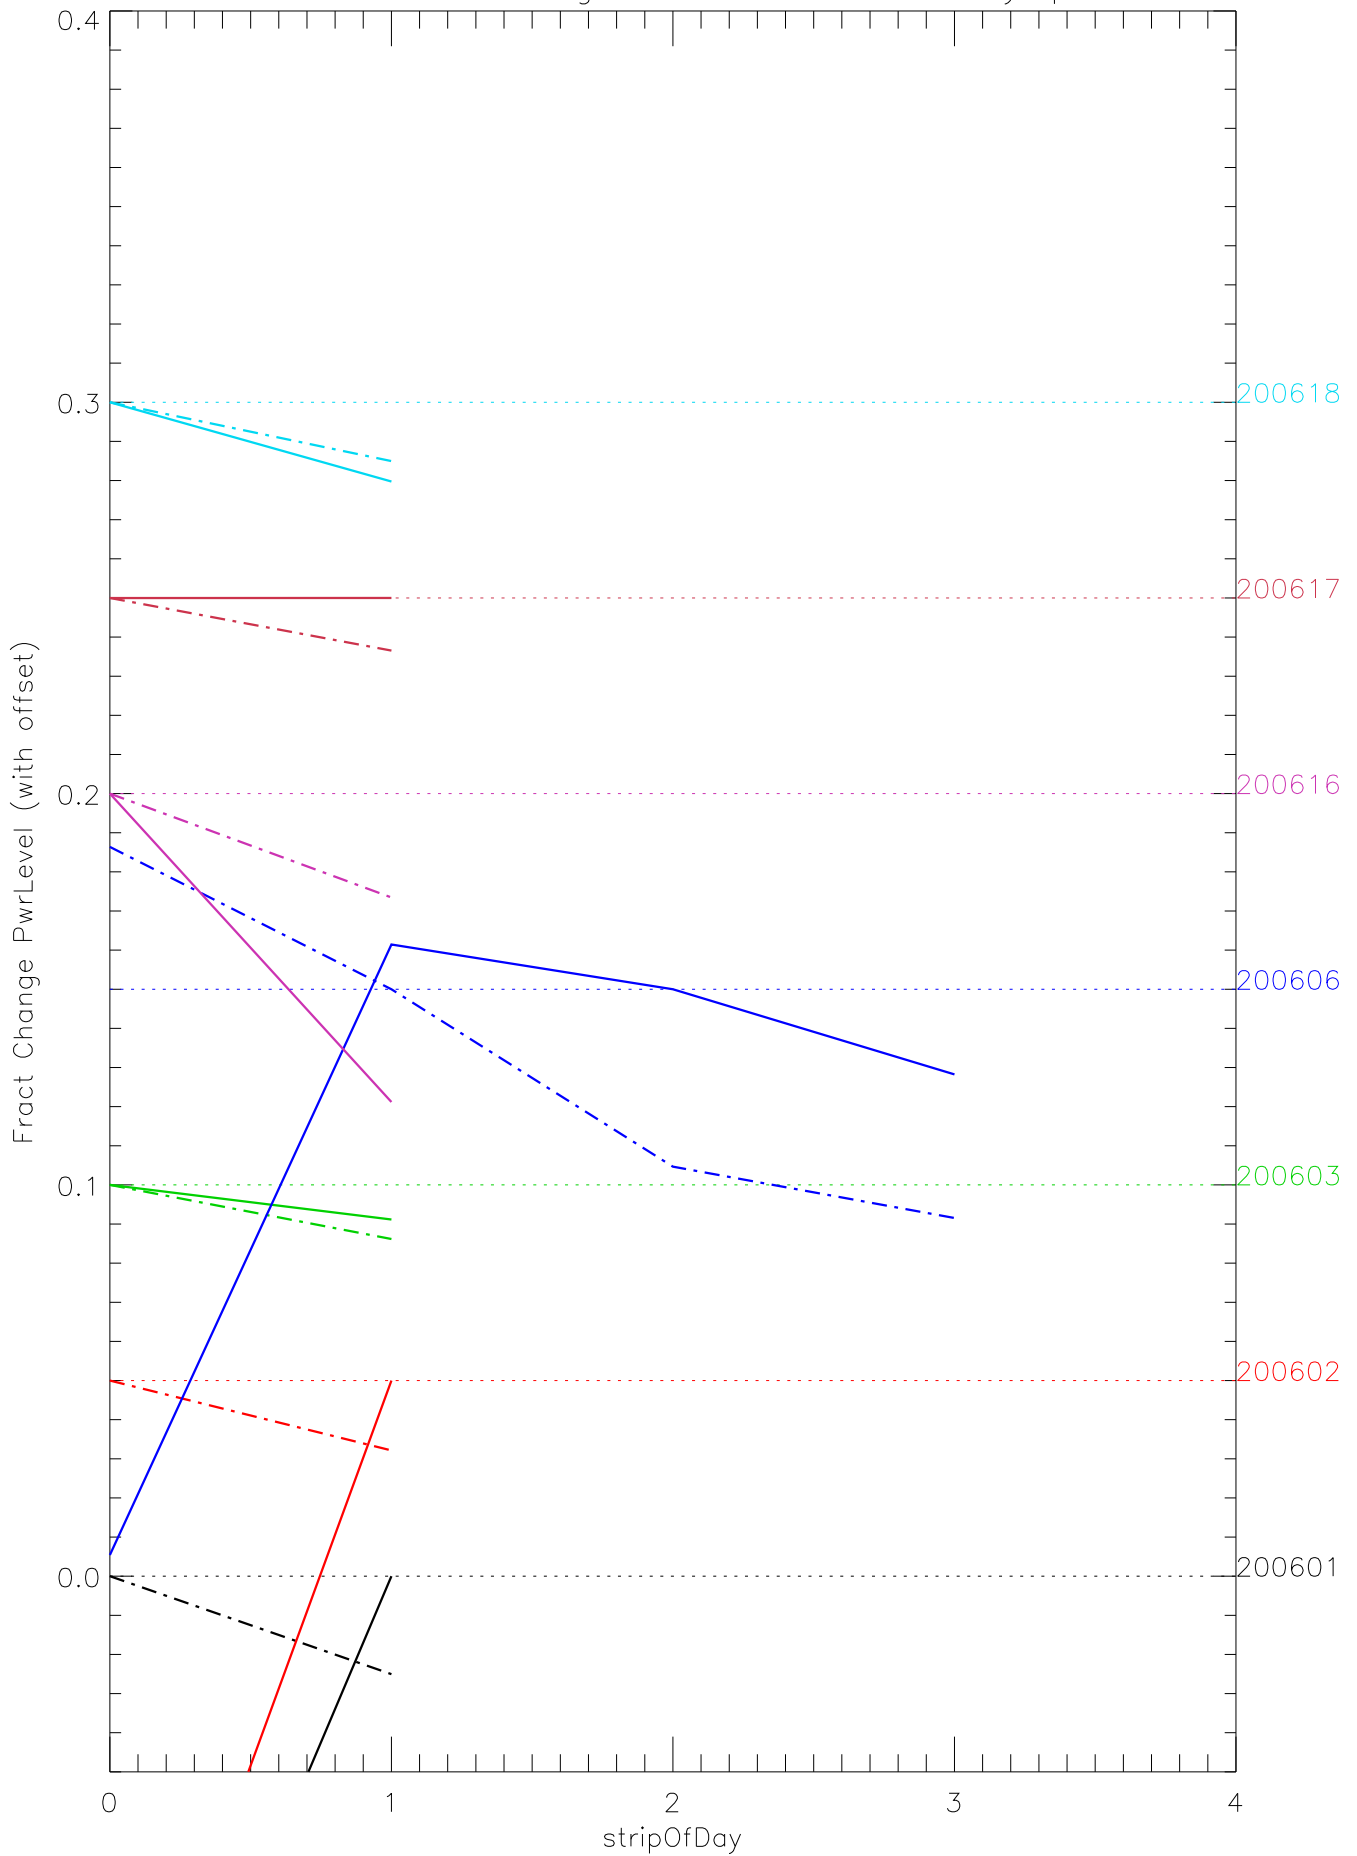

a2048 fractional change PwrLevel for each day. pixel:0

a2048 fractional change PwrLevel for each day. pixel:1

a2048 fractional change PwrLevel for each day. pixel:2

a2048 fractional change PwrLevel for each day. pixel:3

a2048 fractional change PwrLevel for each day. pixel:4

a2048 fractional change PwrLevel for each day. pixel:5

a2048 fractional change PwrLevel for each day. pixel:6