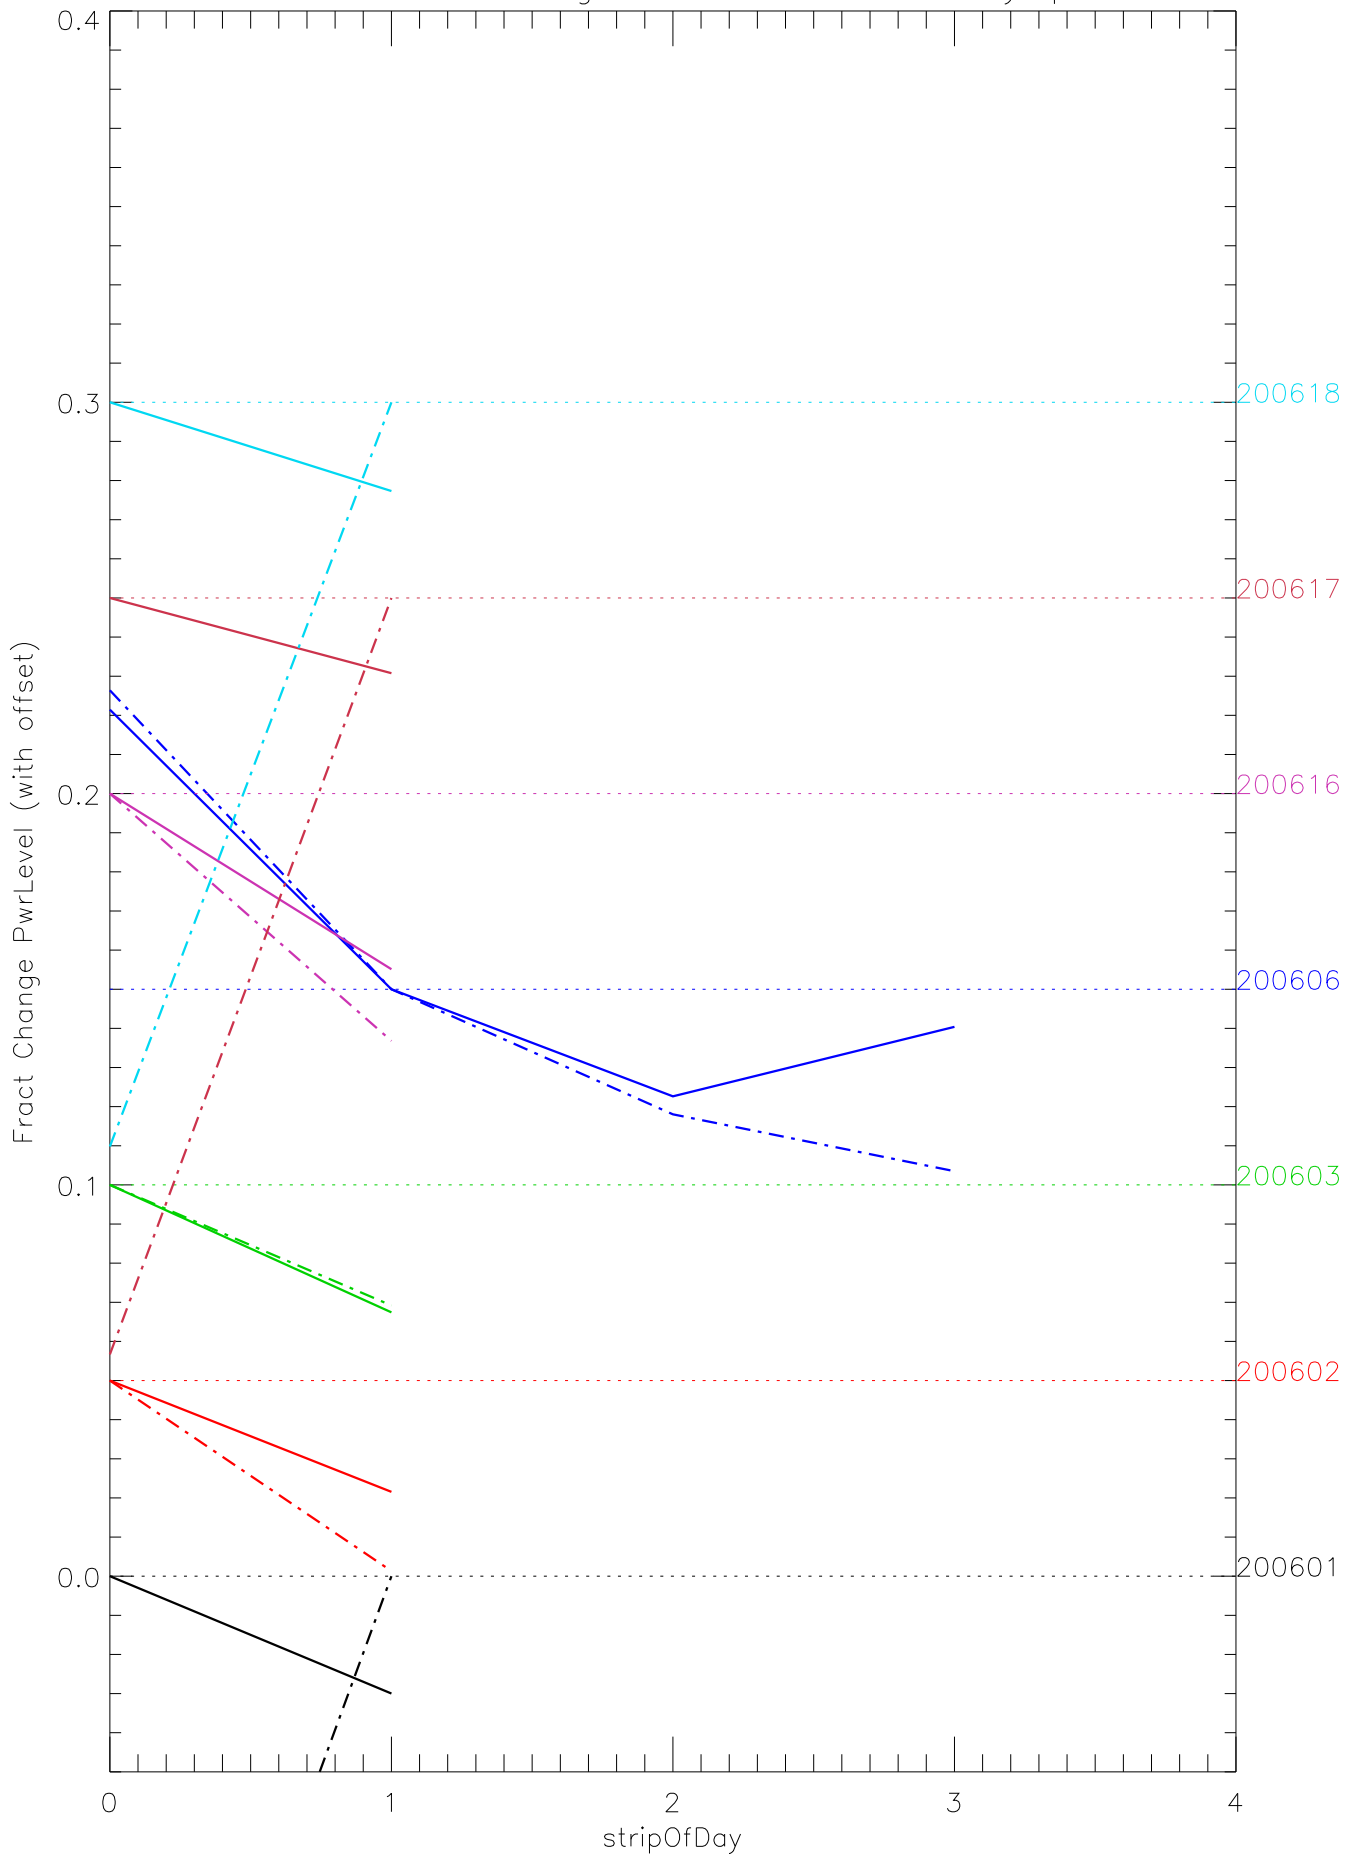

a2048 fractional change PwrLevel for each day. pixel:0

a2048 fractional change PwrLevel for each day. pixel:1

a2048 fractional change PwrLevel for each day. pixel:2

a2048 fractional change PwrLevel for each day. pixel:3

a2048 fractional change PwrLevel for each day. pixel:4

a2048 fractional change PwrLevel for each day. pixel:5

a2048 fractional change PwrLevel for each day. pixel:6