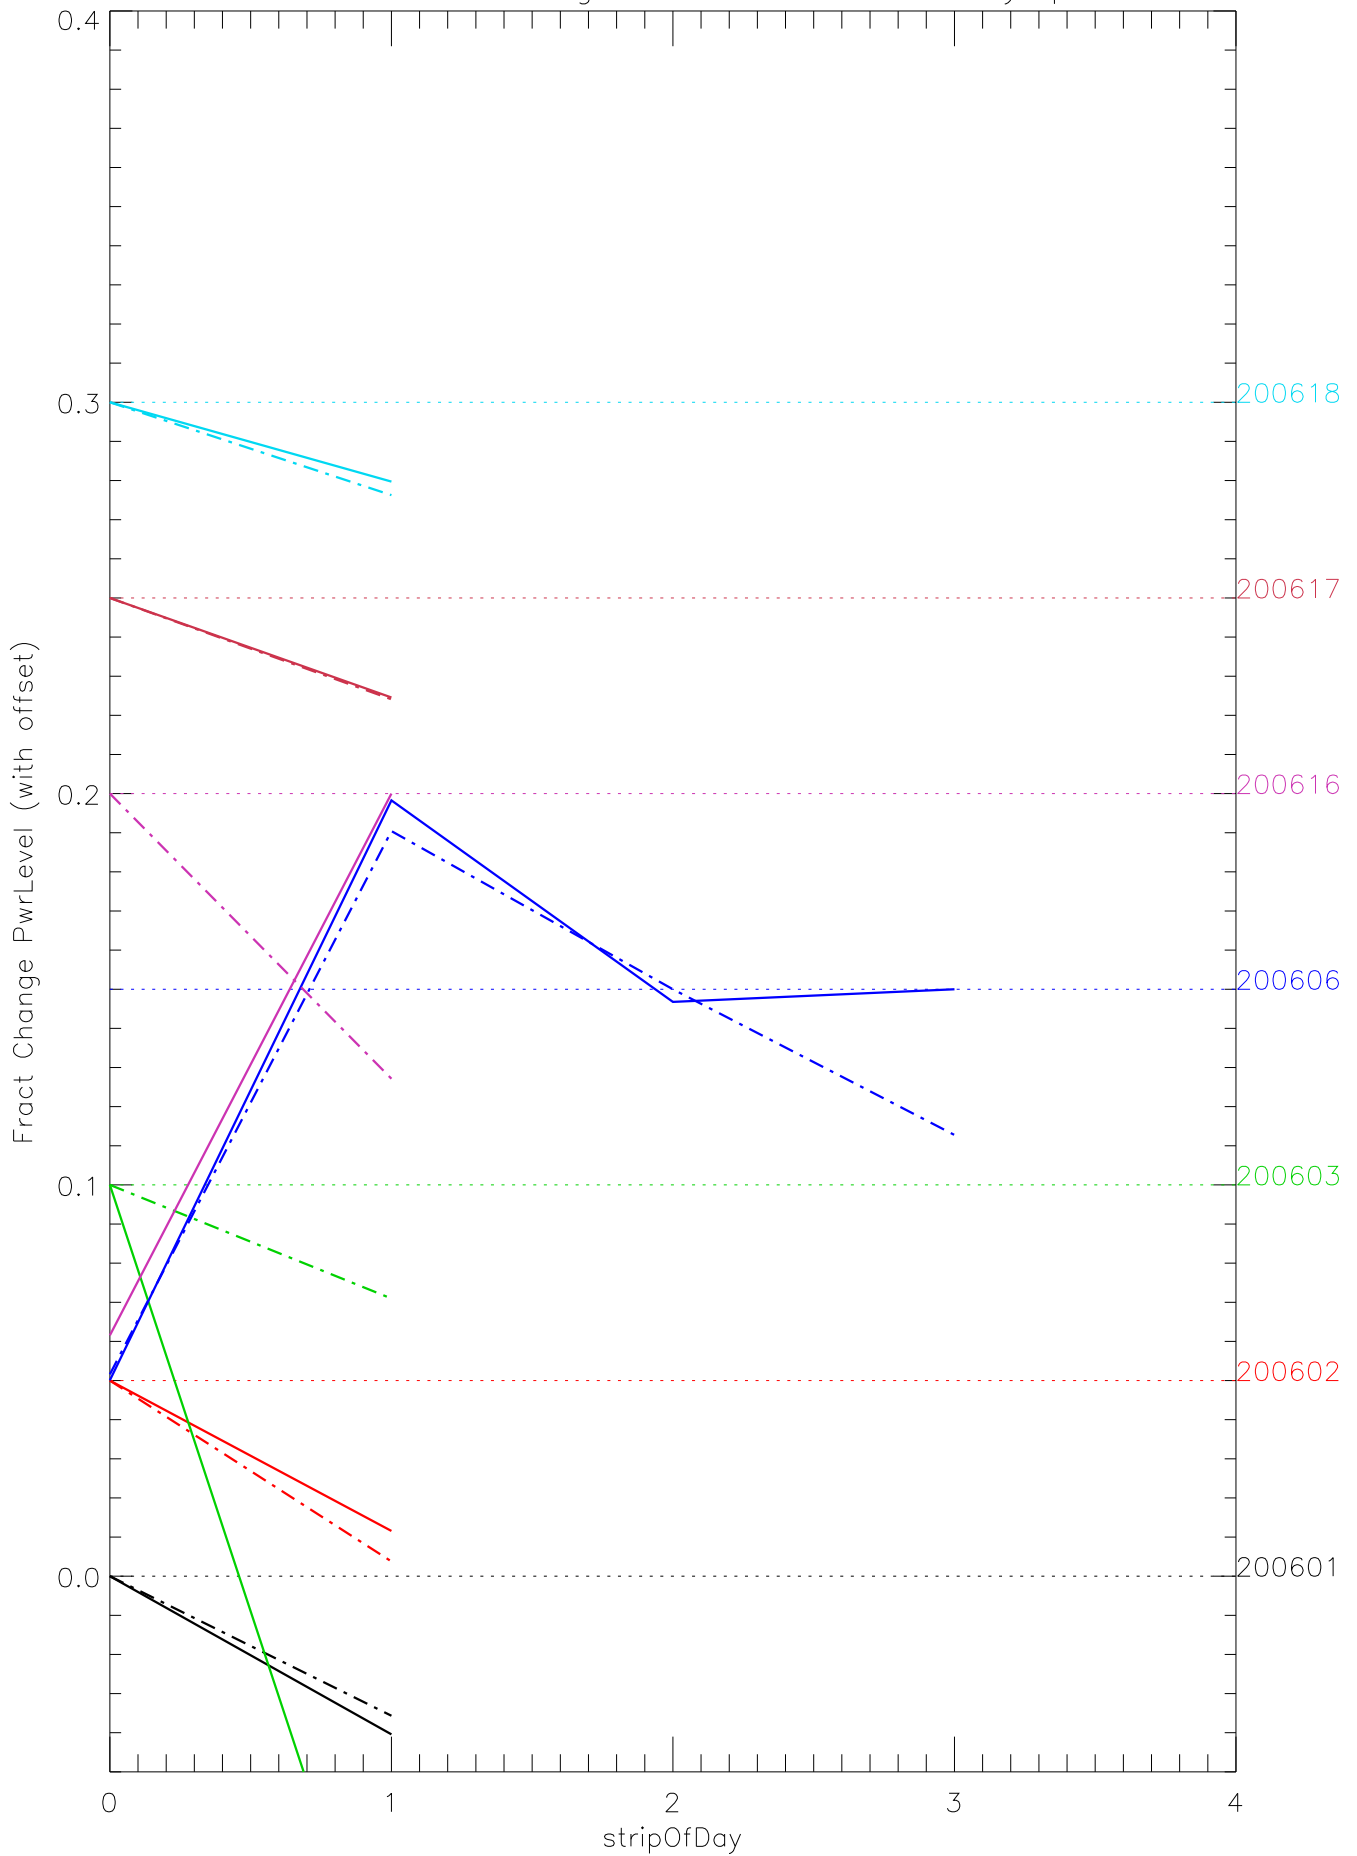

a2048 fractional change PwrLevel for each day. pixel:0

a2048 fractional change PwrLevel for each day. pixel:1

a2048 fractional change PwrLevel for each day. pixel:2

a2048 fractional change PwrLevel for each day. pixel:3

a2048 fractional change PwrLevel for each day. pixel:4

a2048 fractional change PwrLevel for each day. pixel:5

a2048 fractional change PwrLevel for each day. pixel:6