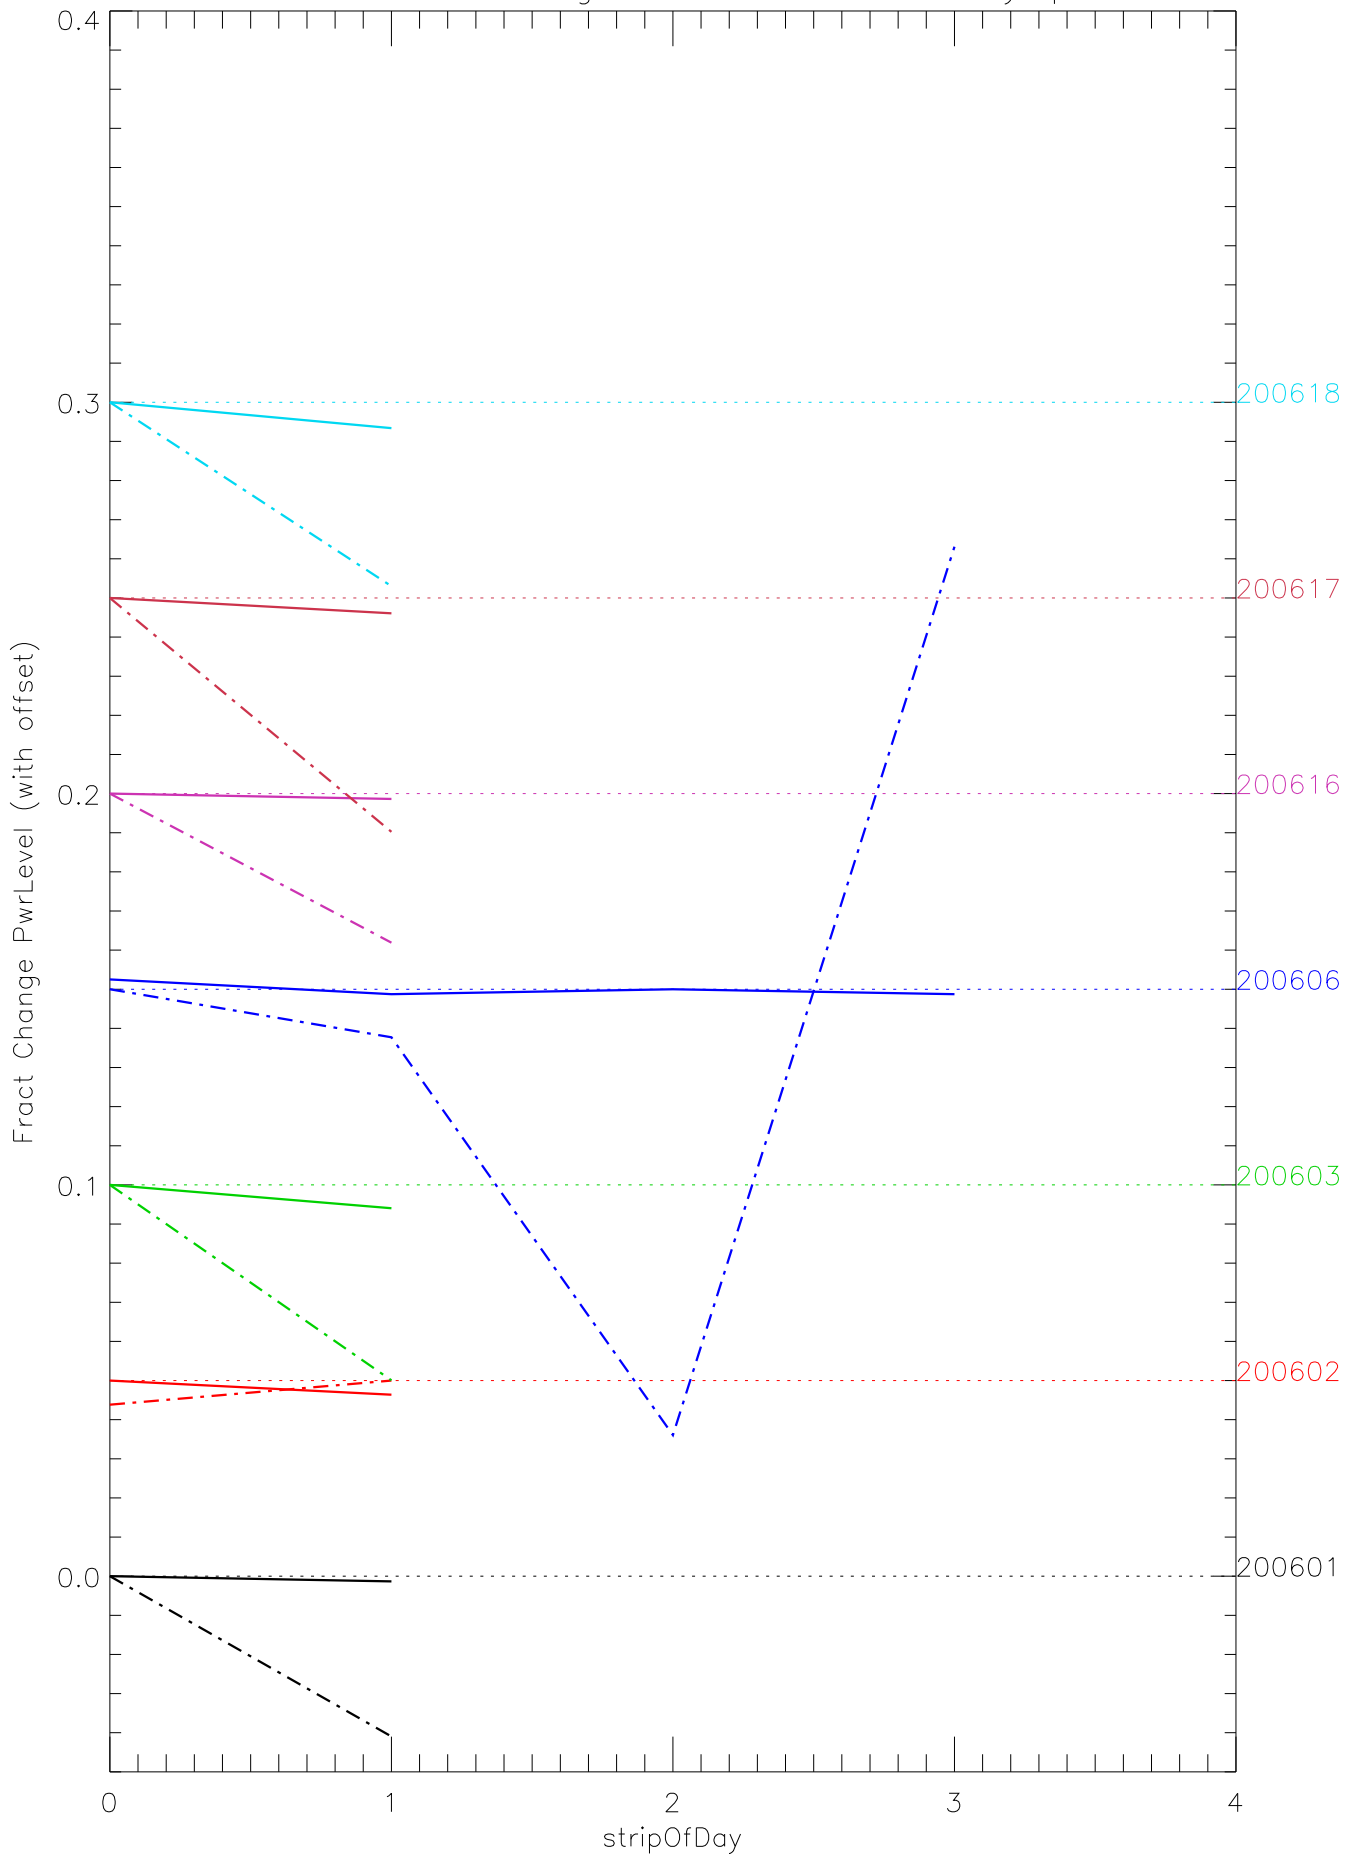

a2048 fractional change PwrLevel for each day. pixel:0

a2048 fractional change PwrLevel for each day. pixel:1

a2048 fractional change PwrLevel for each day. pixel:2

a2048 fractional change PwrLevel for each day. pixel:3

a2048 fractional change PwrLevel for each day. pixel:4

a2048 fractional change PwrLevel for each day. pixel:5

a2048 fractional change PwrLevel for each day. pixel:6