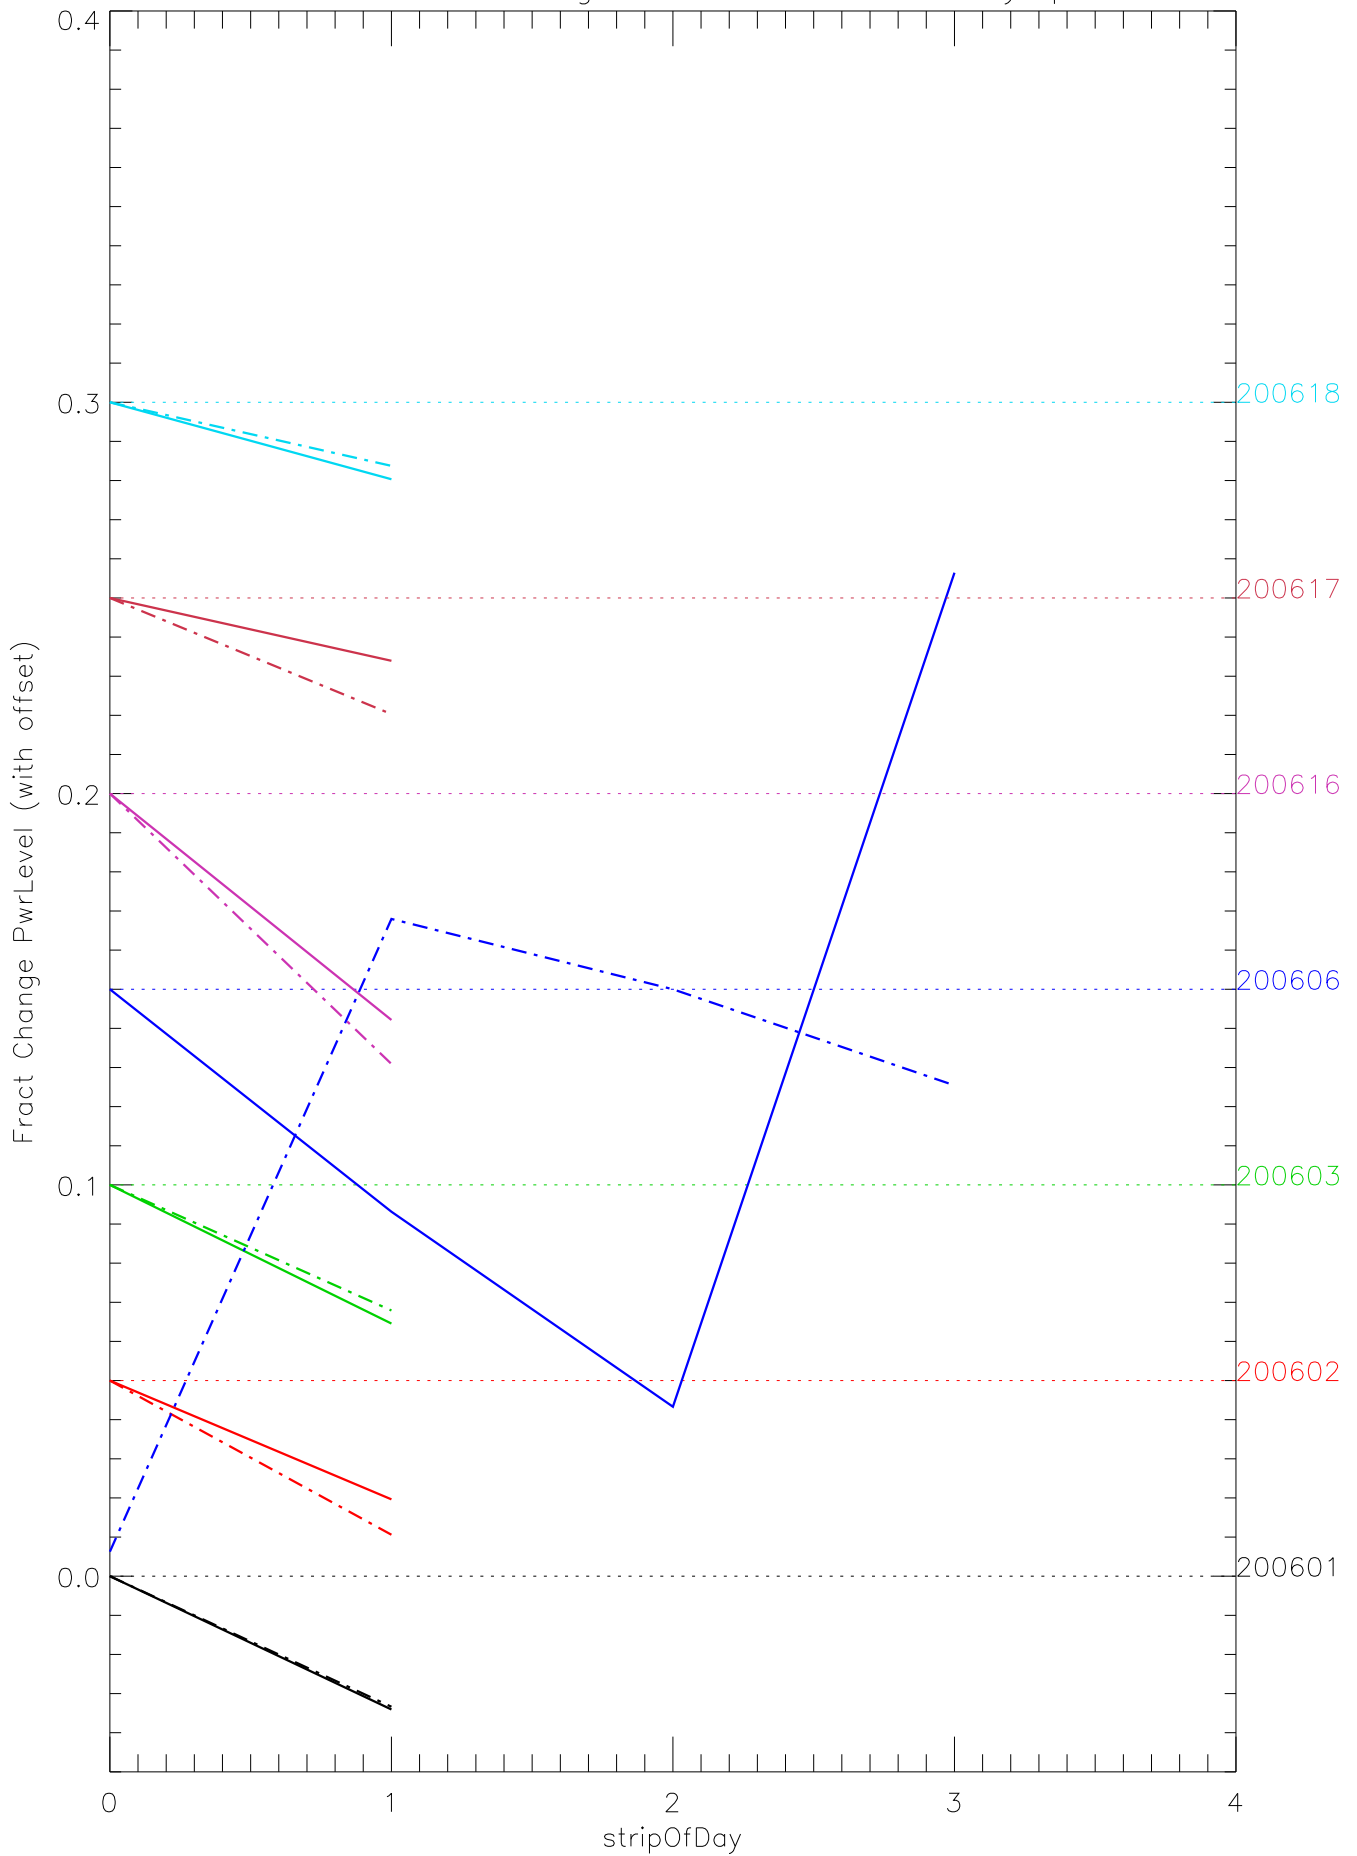

a2048 fractional change PwrLevel for each day. pixel:0

a2048 fractional change PwrLevel for each day. pixel:1

a2048 fractional change PwrLevel for each day. pixel:2

a2048 fractional change PwrLevel for each day. pixel:3

a2048 fractional change PwrLevel for each day. pixel:4

a2048 fractional change PwrLevel for each day. pixel:5

a2048 fractional change PwrLevel for each day. pixel:6