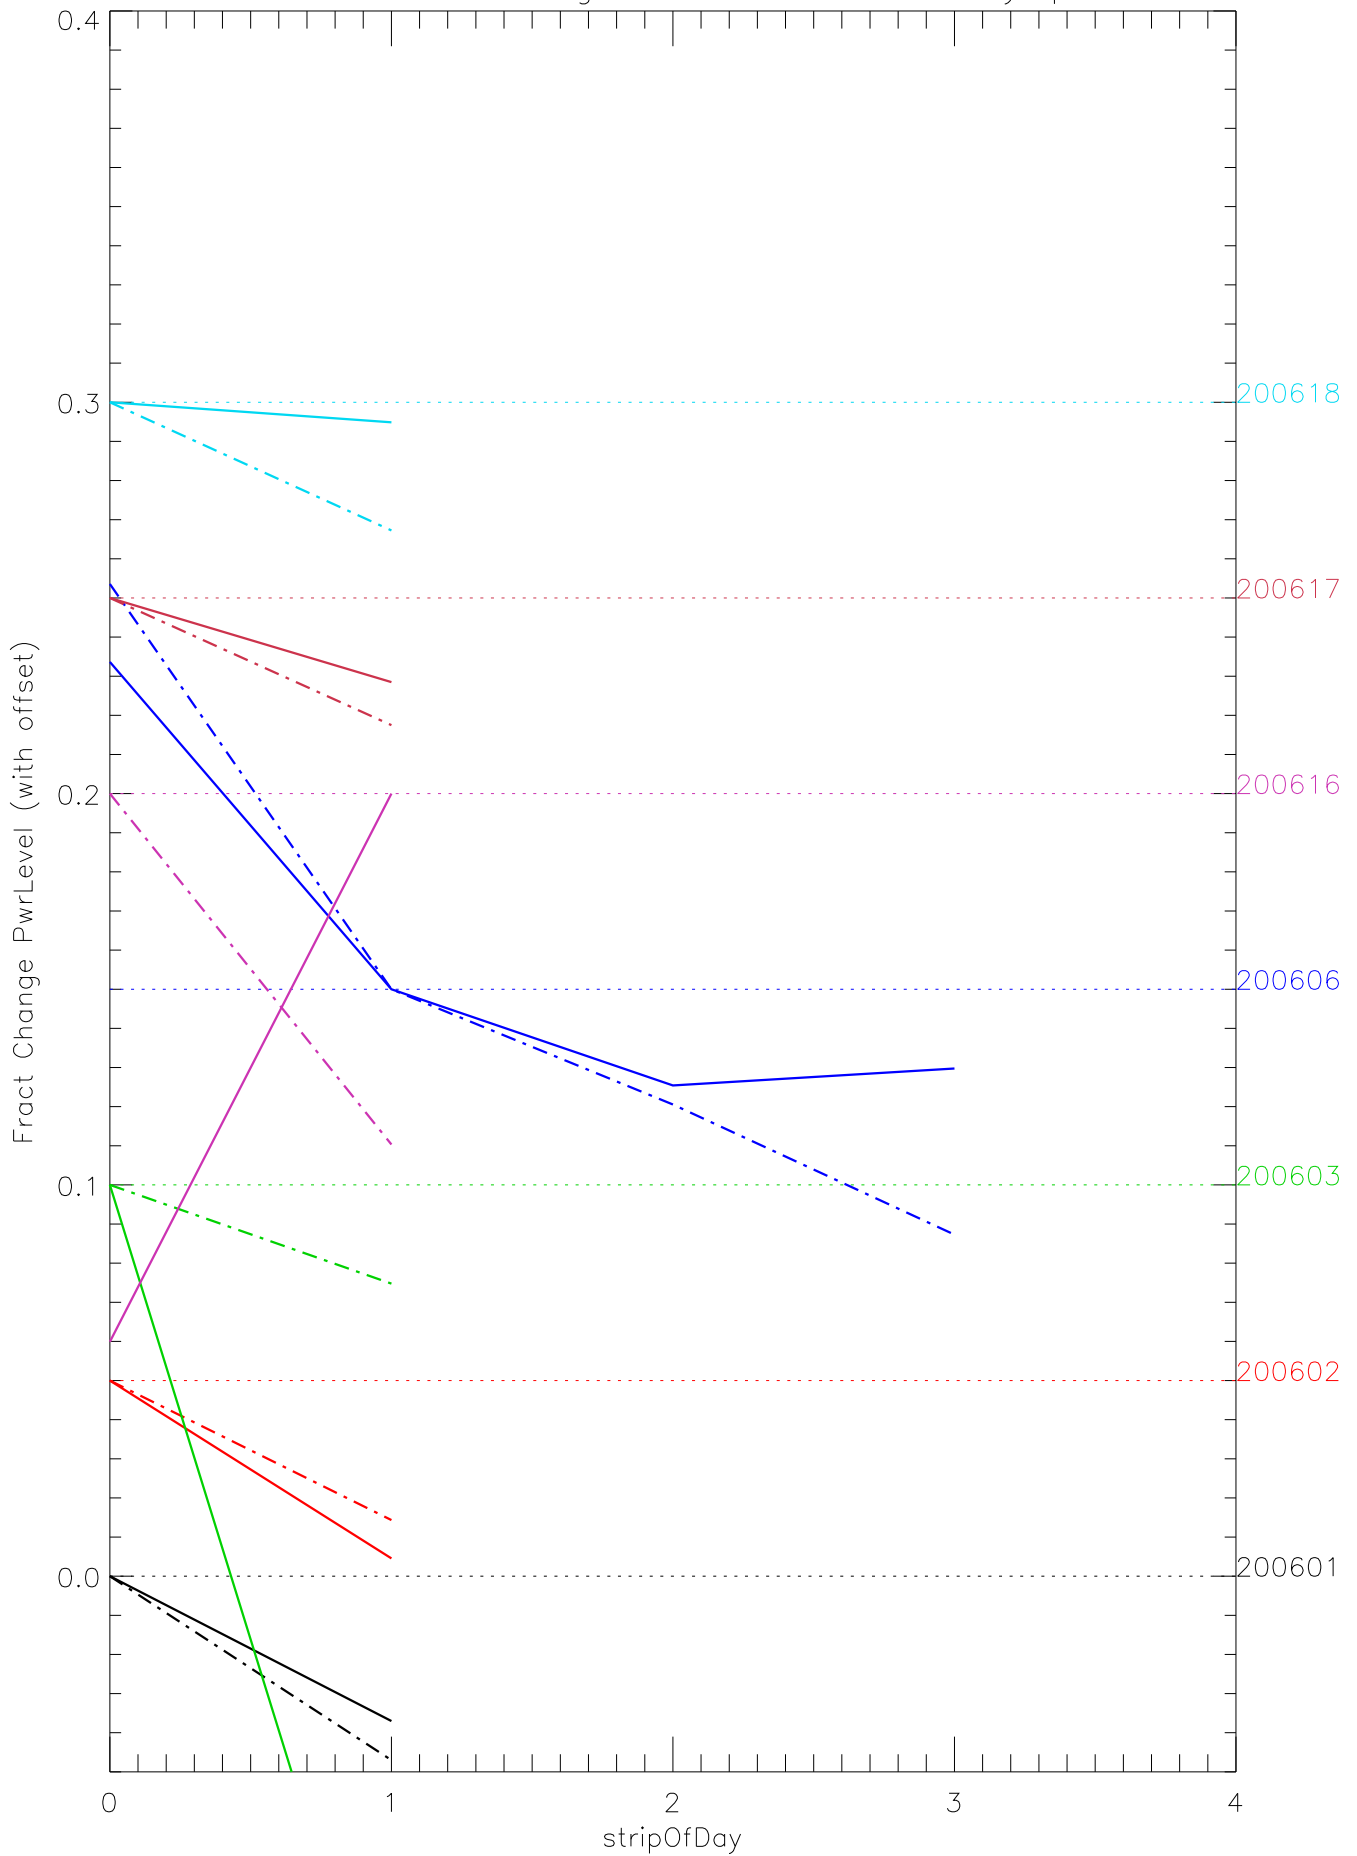

a2048 fractional change PwrLevel for each day. pixel:0

a2048 fractional change PwrLevel for each day. pixel:1

a2048 fractional change PwrLevel for each day. pixel:2

a2048 fractional change PwrLevel for each day. pixel:3

a2048 fractional change PwrLevel for each day. pixel:4

a2048 fractional change PwrLevel for each day. pixel:5

a2048 fractional change PwrLevel for each day. pixel:6