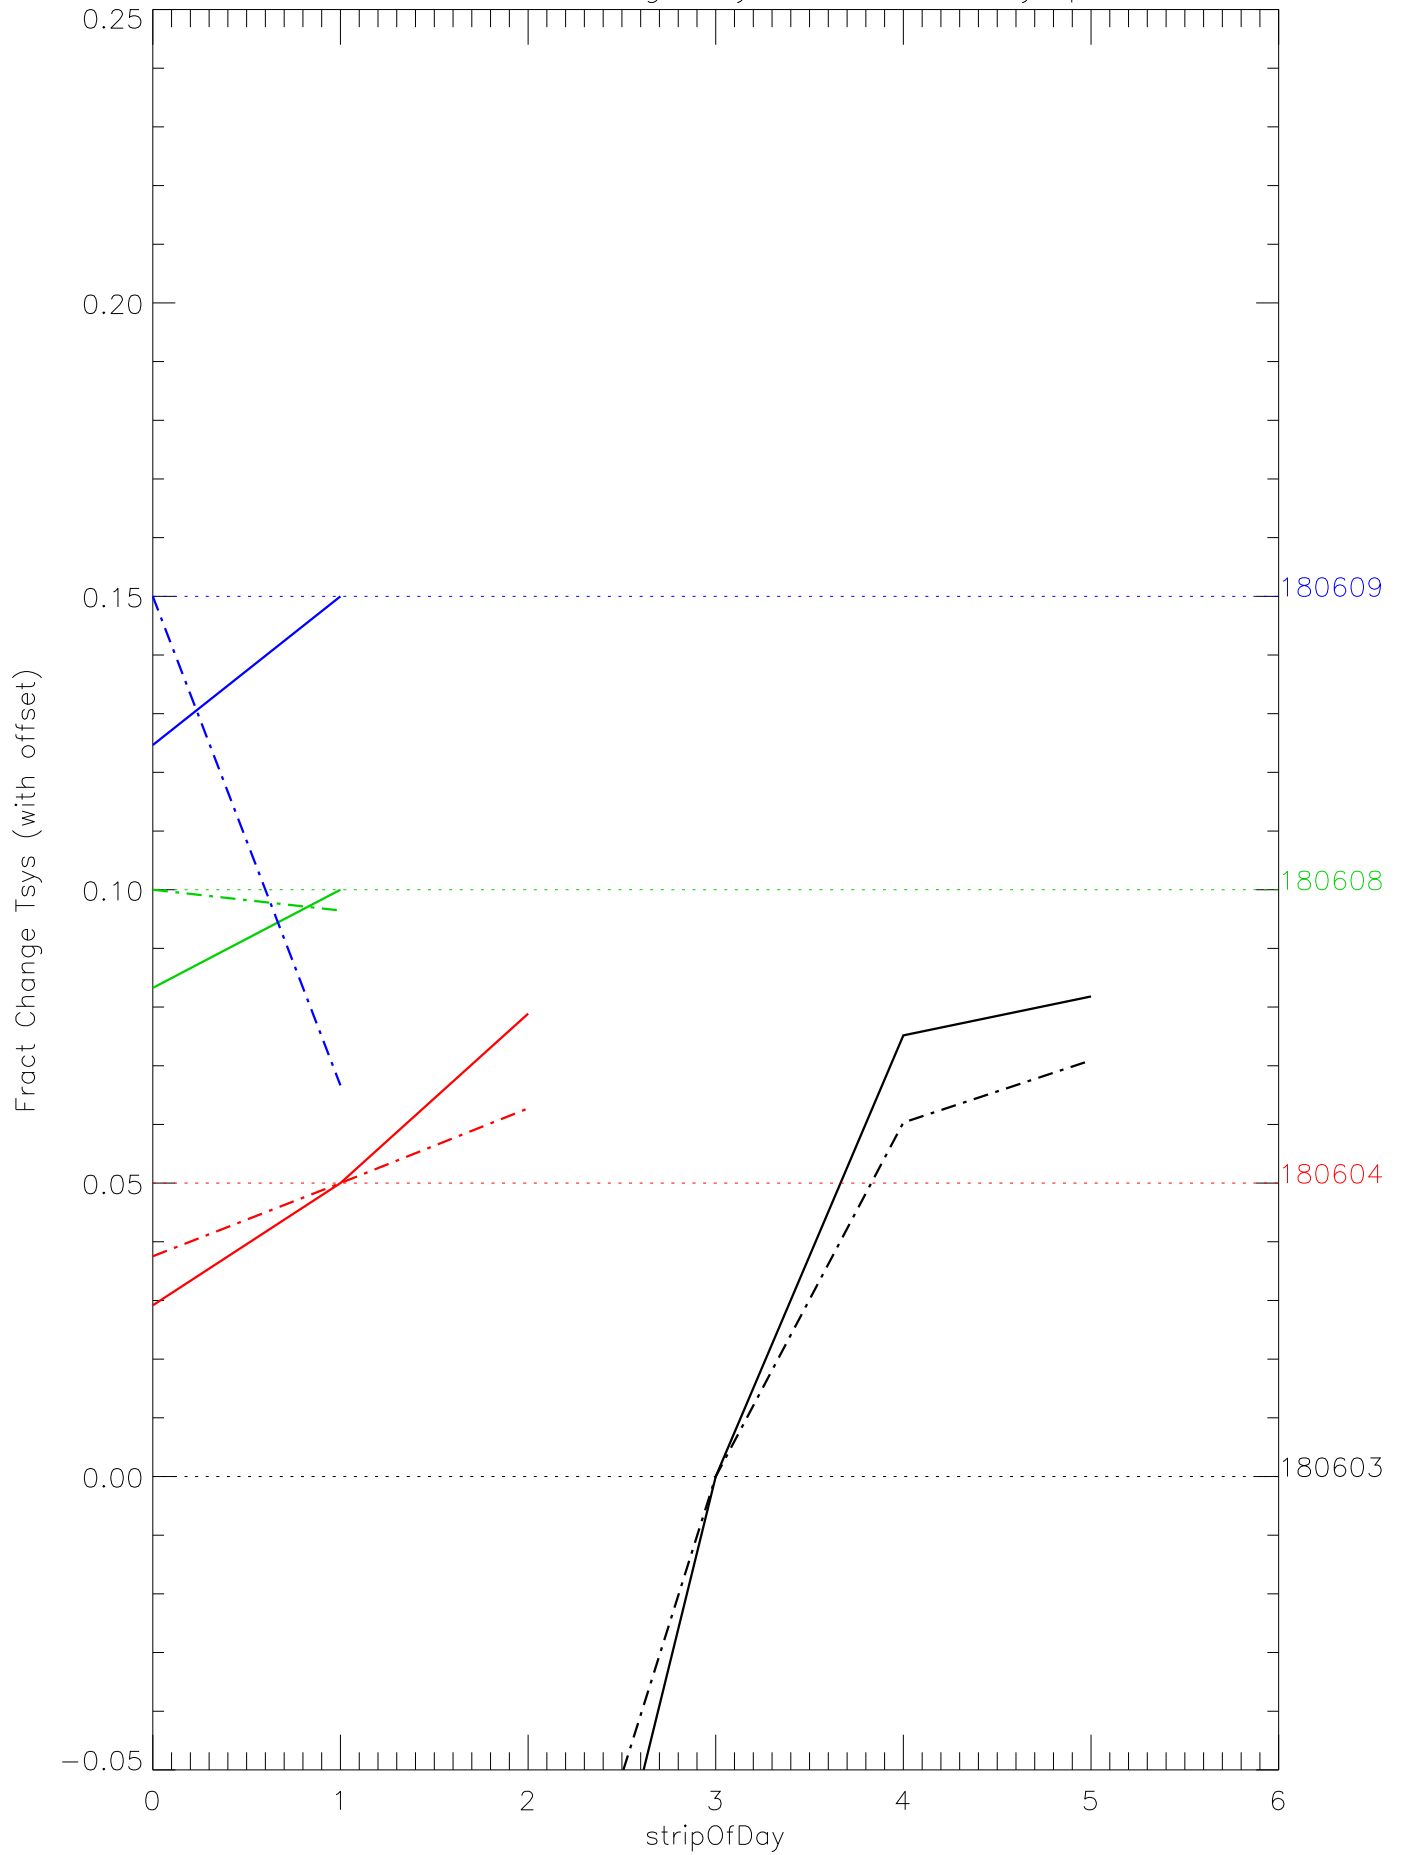

a2048 fractional change TsysK for each day. pixel:0

a2048 fractional change TsysK for each day. pixel:1

a2048 fractional change TsysK for each day. pixel:2

a2048 fractional change TsysK for each day. pixel:3

a2048 fractional change TsysK for each day. pixel:4

a2048 fractional change TsysK for each day. pixel:5

a2048 fractional change TsysK for each day. pixel:6