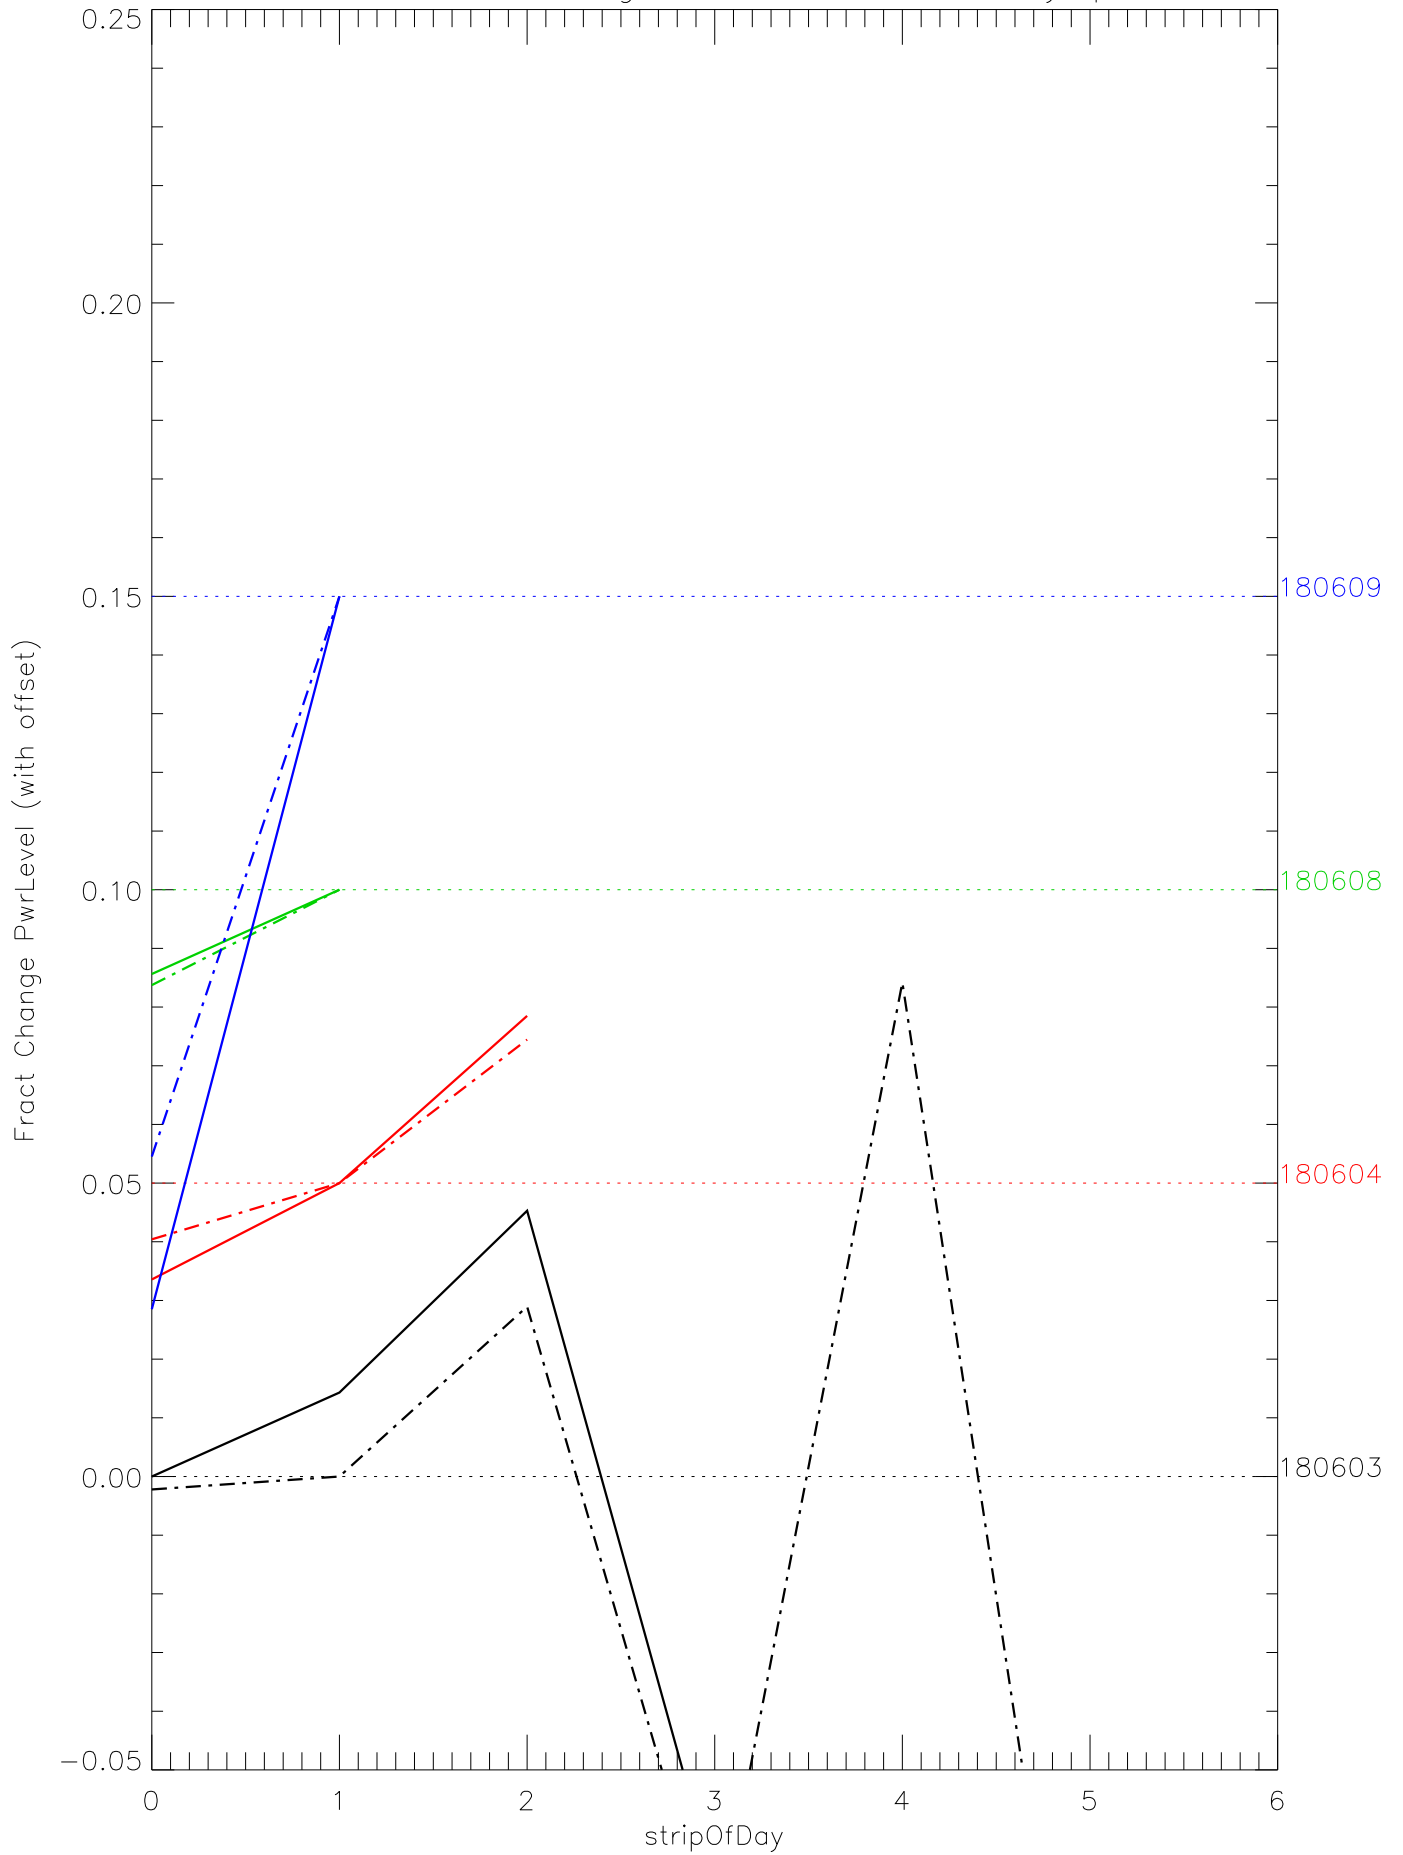

a2048 fractional change PwrLevel for each day. pixel:0

a2048 fractional change PwrLevel for each day. pixel:3

a2048 fractional change PwrLevel for each day. pixel:4

a2048 fractional change PwrLevel for each day. pixel:5

a2048 fractional change PwrLevel for each day. pixel:6