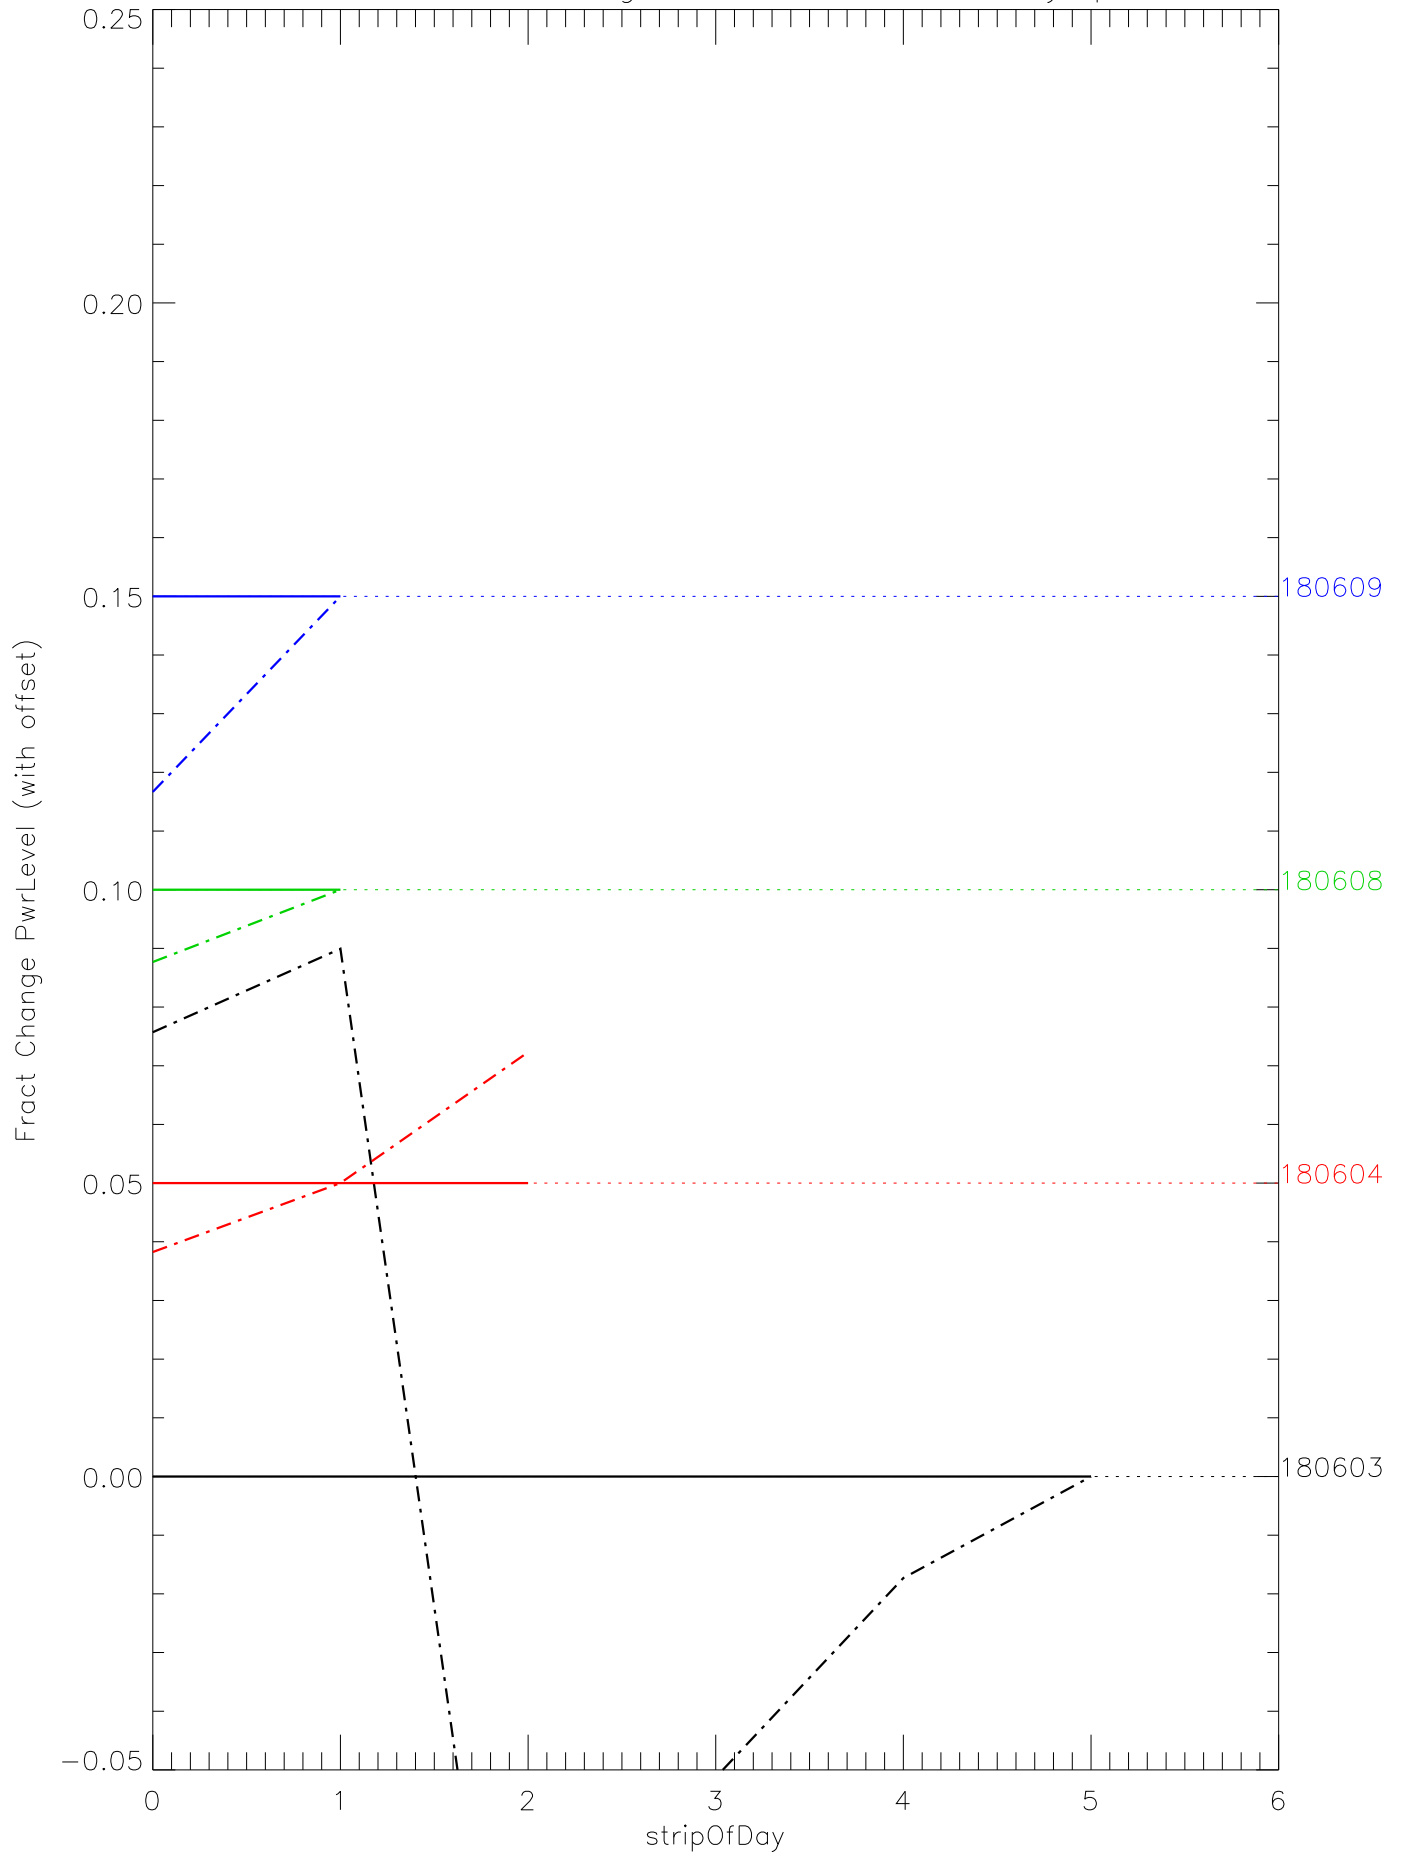

a2048 fractional change PwrLevel for each day. pixel:0

a2048 fractional change PwrLevel for each day. pixel:3

a2048 fractional change PwrLevel for each day. pixel:4

a2048 fractional change PwrLevel for each day. pixel:5

a2048 fractional change PwrLevel for each day. pixel:6