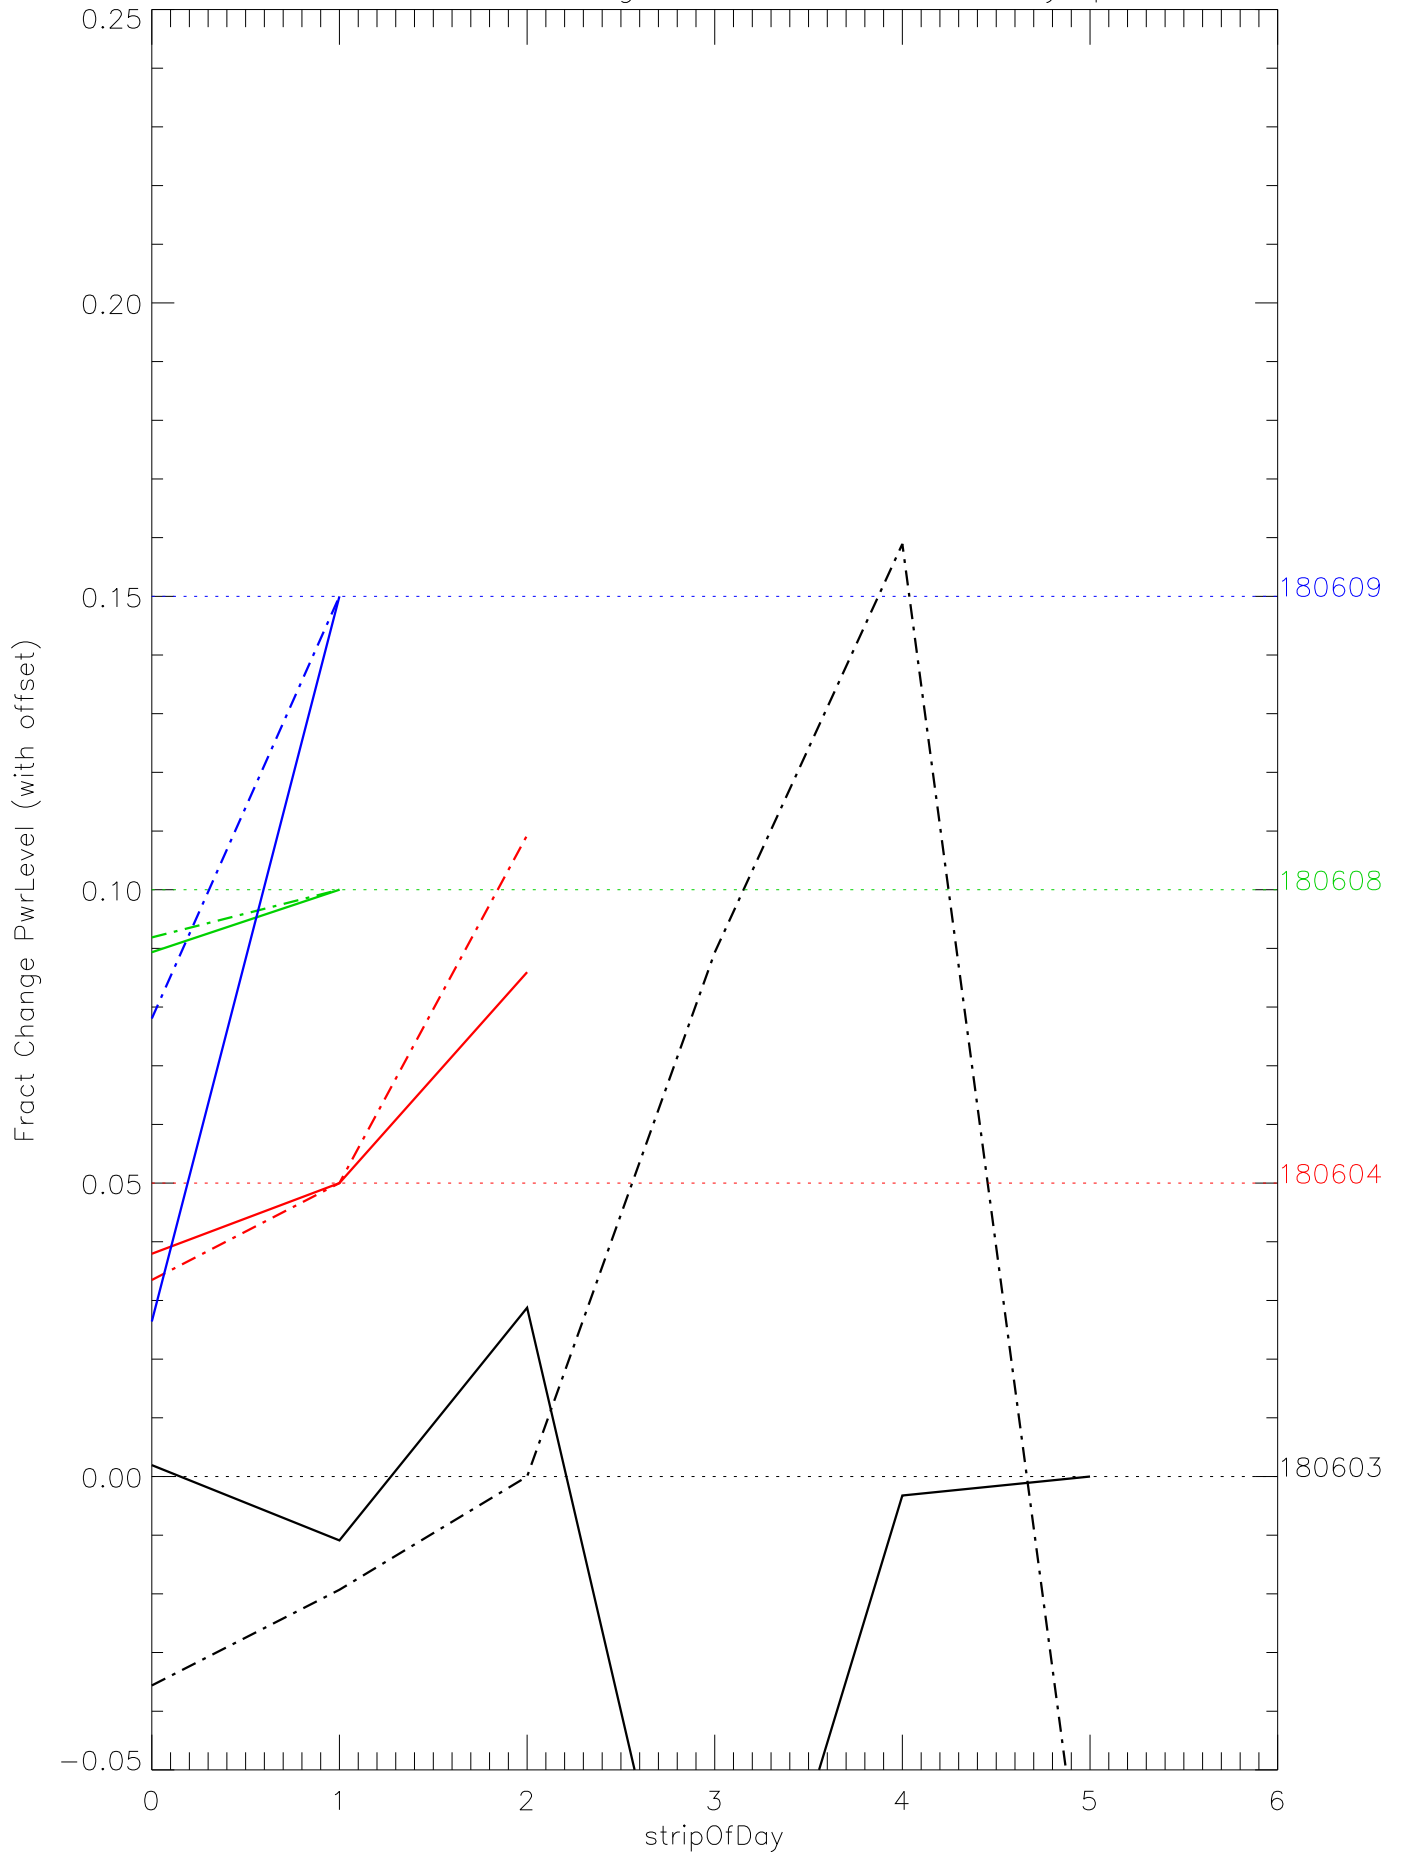

a2048 fractional change PwrLevel for each day. pixel:0

a2048 fractional change PwrLevel for each day. pixel:3

a2048 fractional change PwrLevel for each day. pixel:4

a2048 fractional change PwrLevel for each day. pixel:5

a2048 fractional change PwrLevel for each day. pixel:6