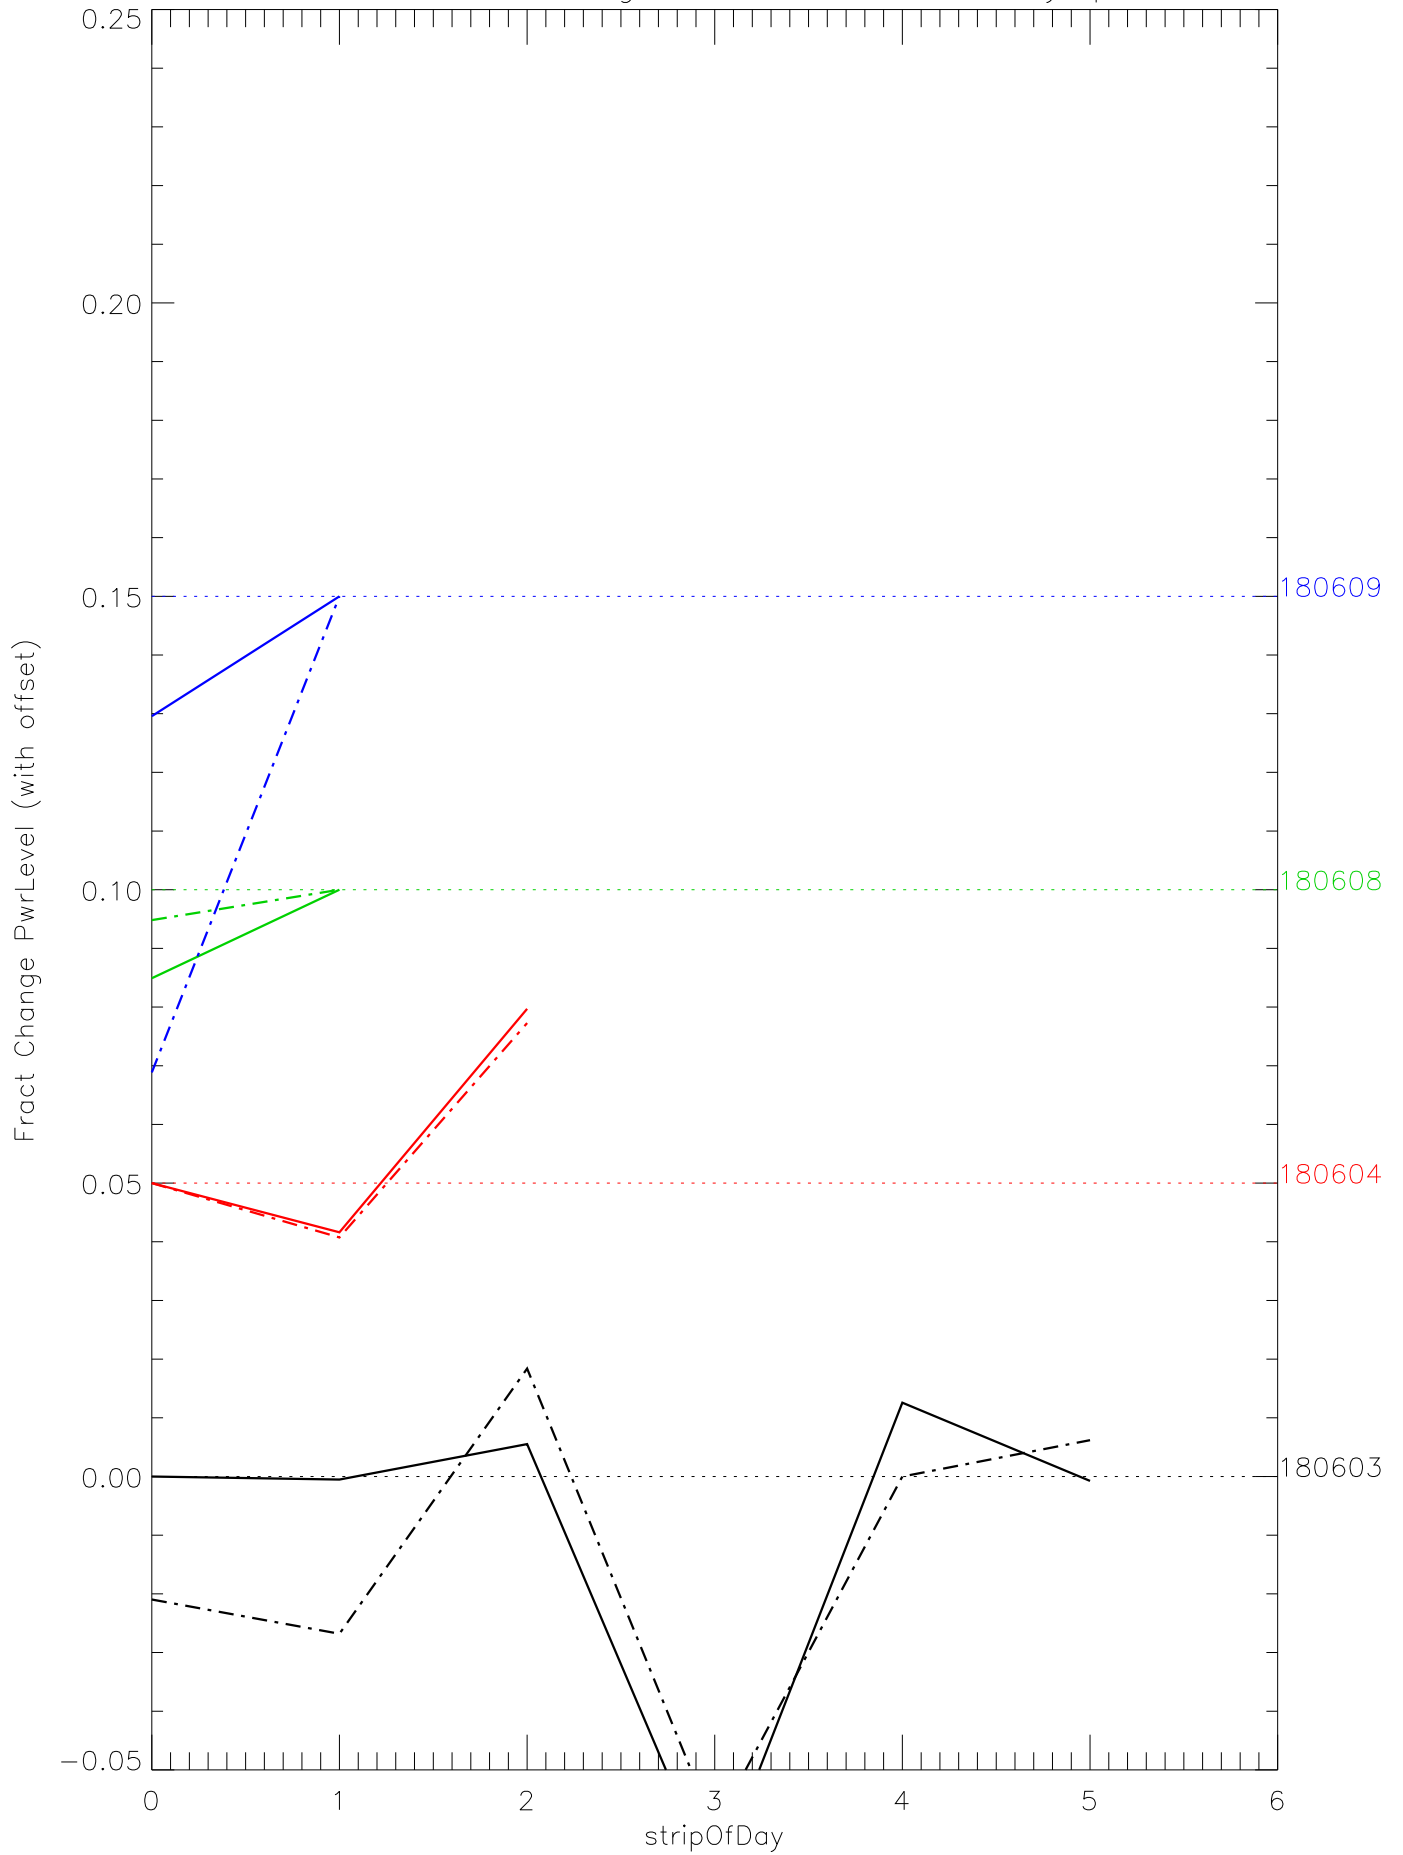

a2048 fractional change PwrLevel for each day. pixel:0

a2048 fractional change PwrLevel for each day. pixel:3

a2048 fractional change PwrLevel for each day. pixel:4

a2048 fractional change PwrLevel for each day. pixel:5

a2048 fractional change PwrLevel for each day. pixel:6