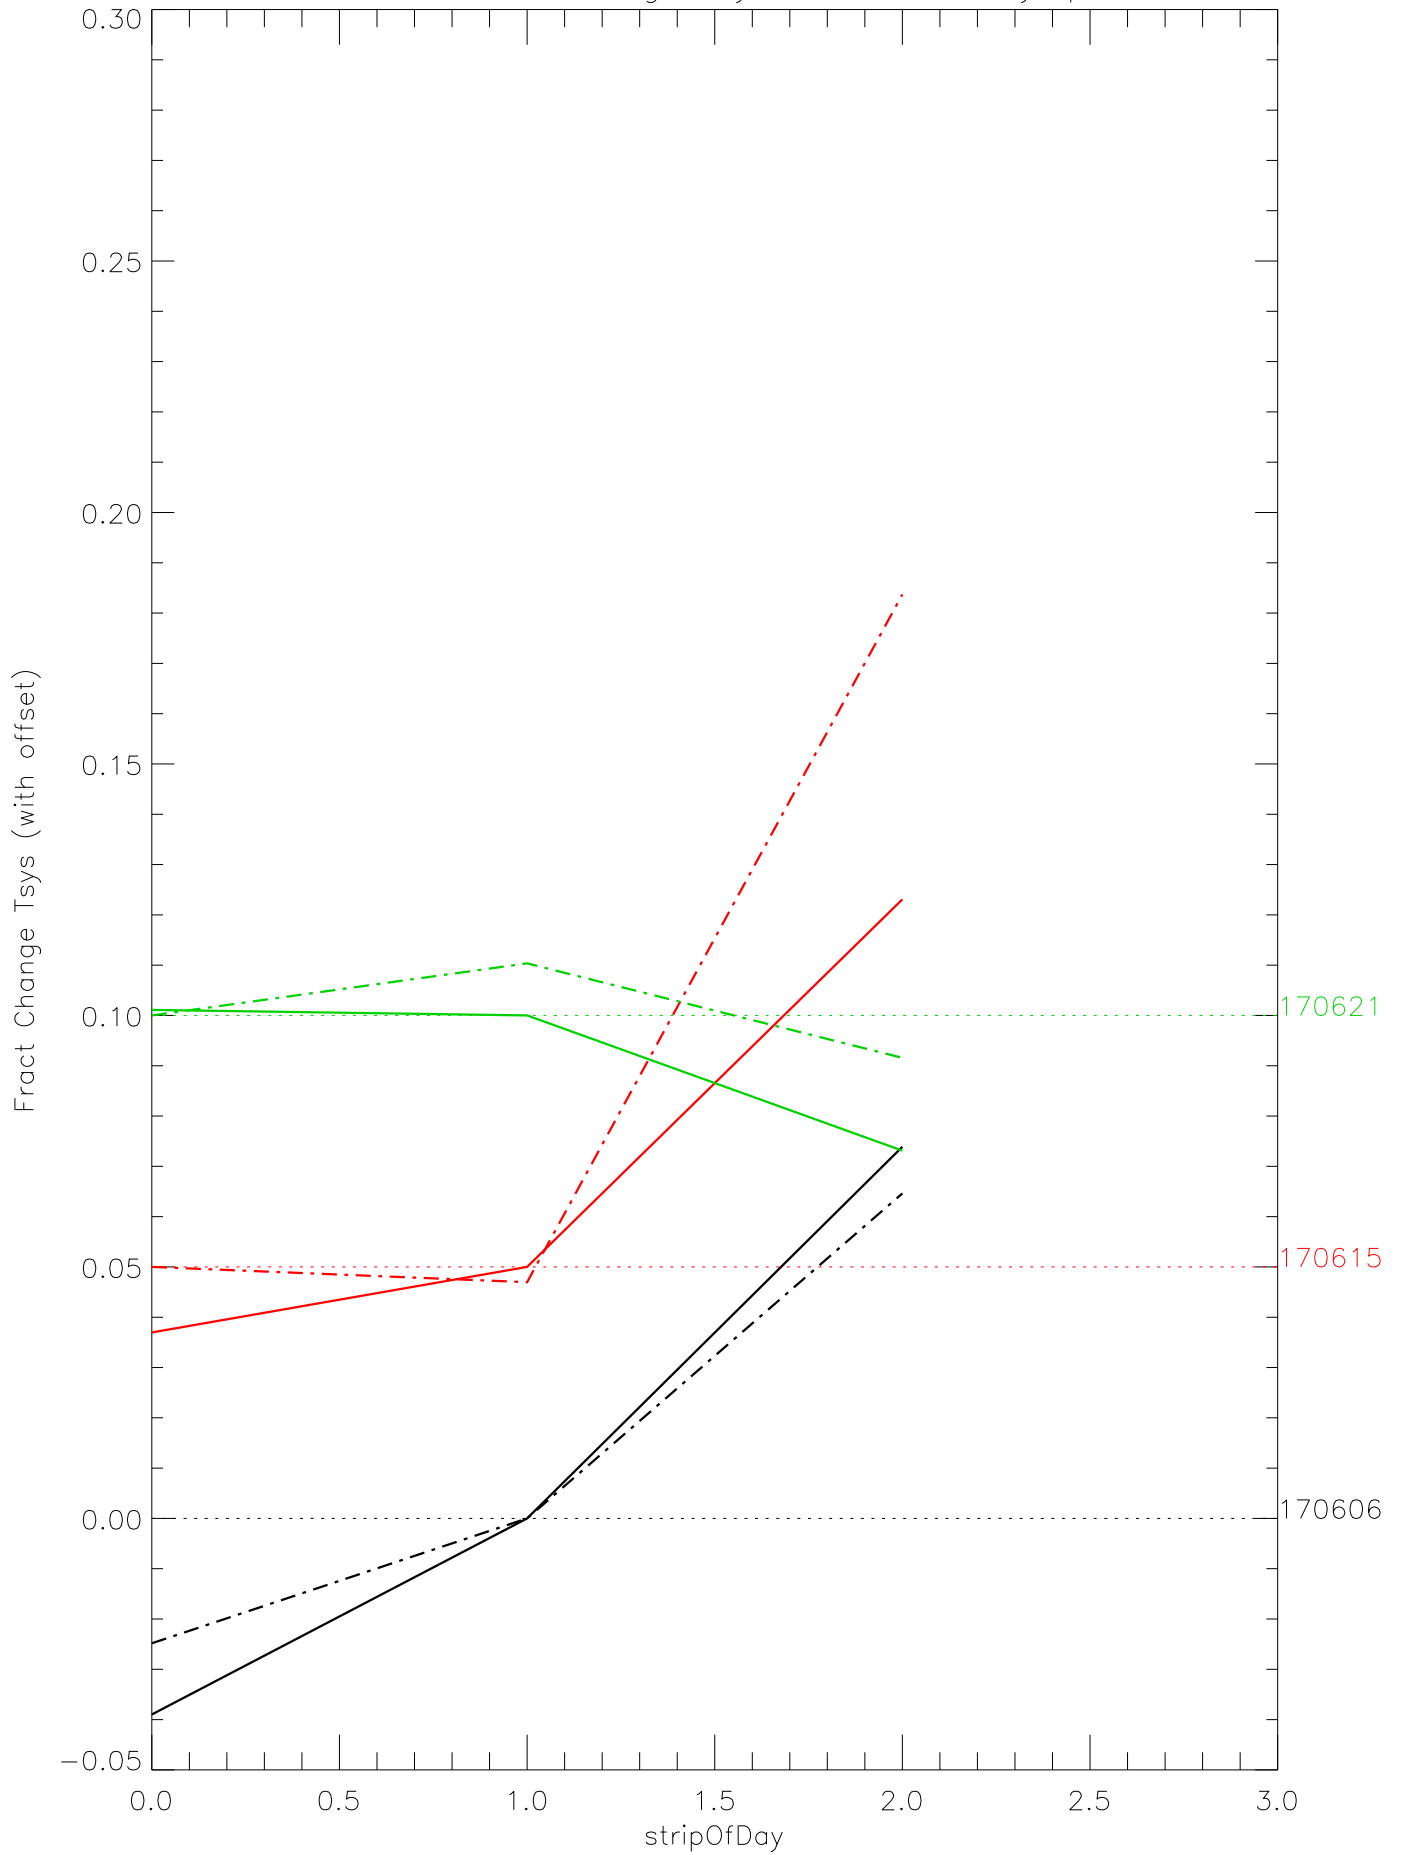

a2048 fractional change TsysK for each day. pixel:0

a2048 fractional change TsysK for each day. pixel:1

a2048 fractional change TsysK for each day. pixel:2

a2048 fractional change TsysK for each day. pixel:3

a2048 fractional change TsysK for each day. pixel:4

a2048 fractional change TsysK for each day. pixel:5

a2048 fractional change TsysK for each day. pixel:6