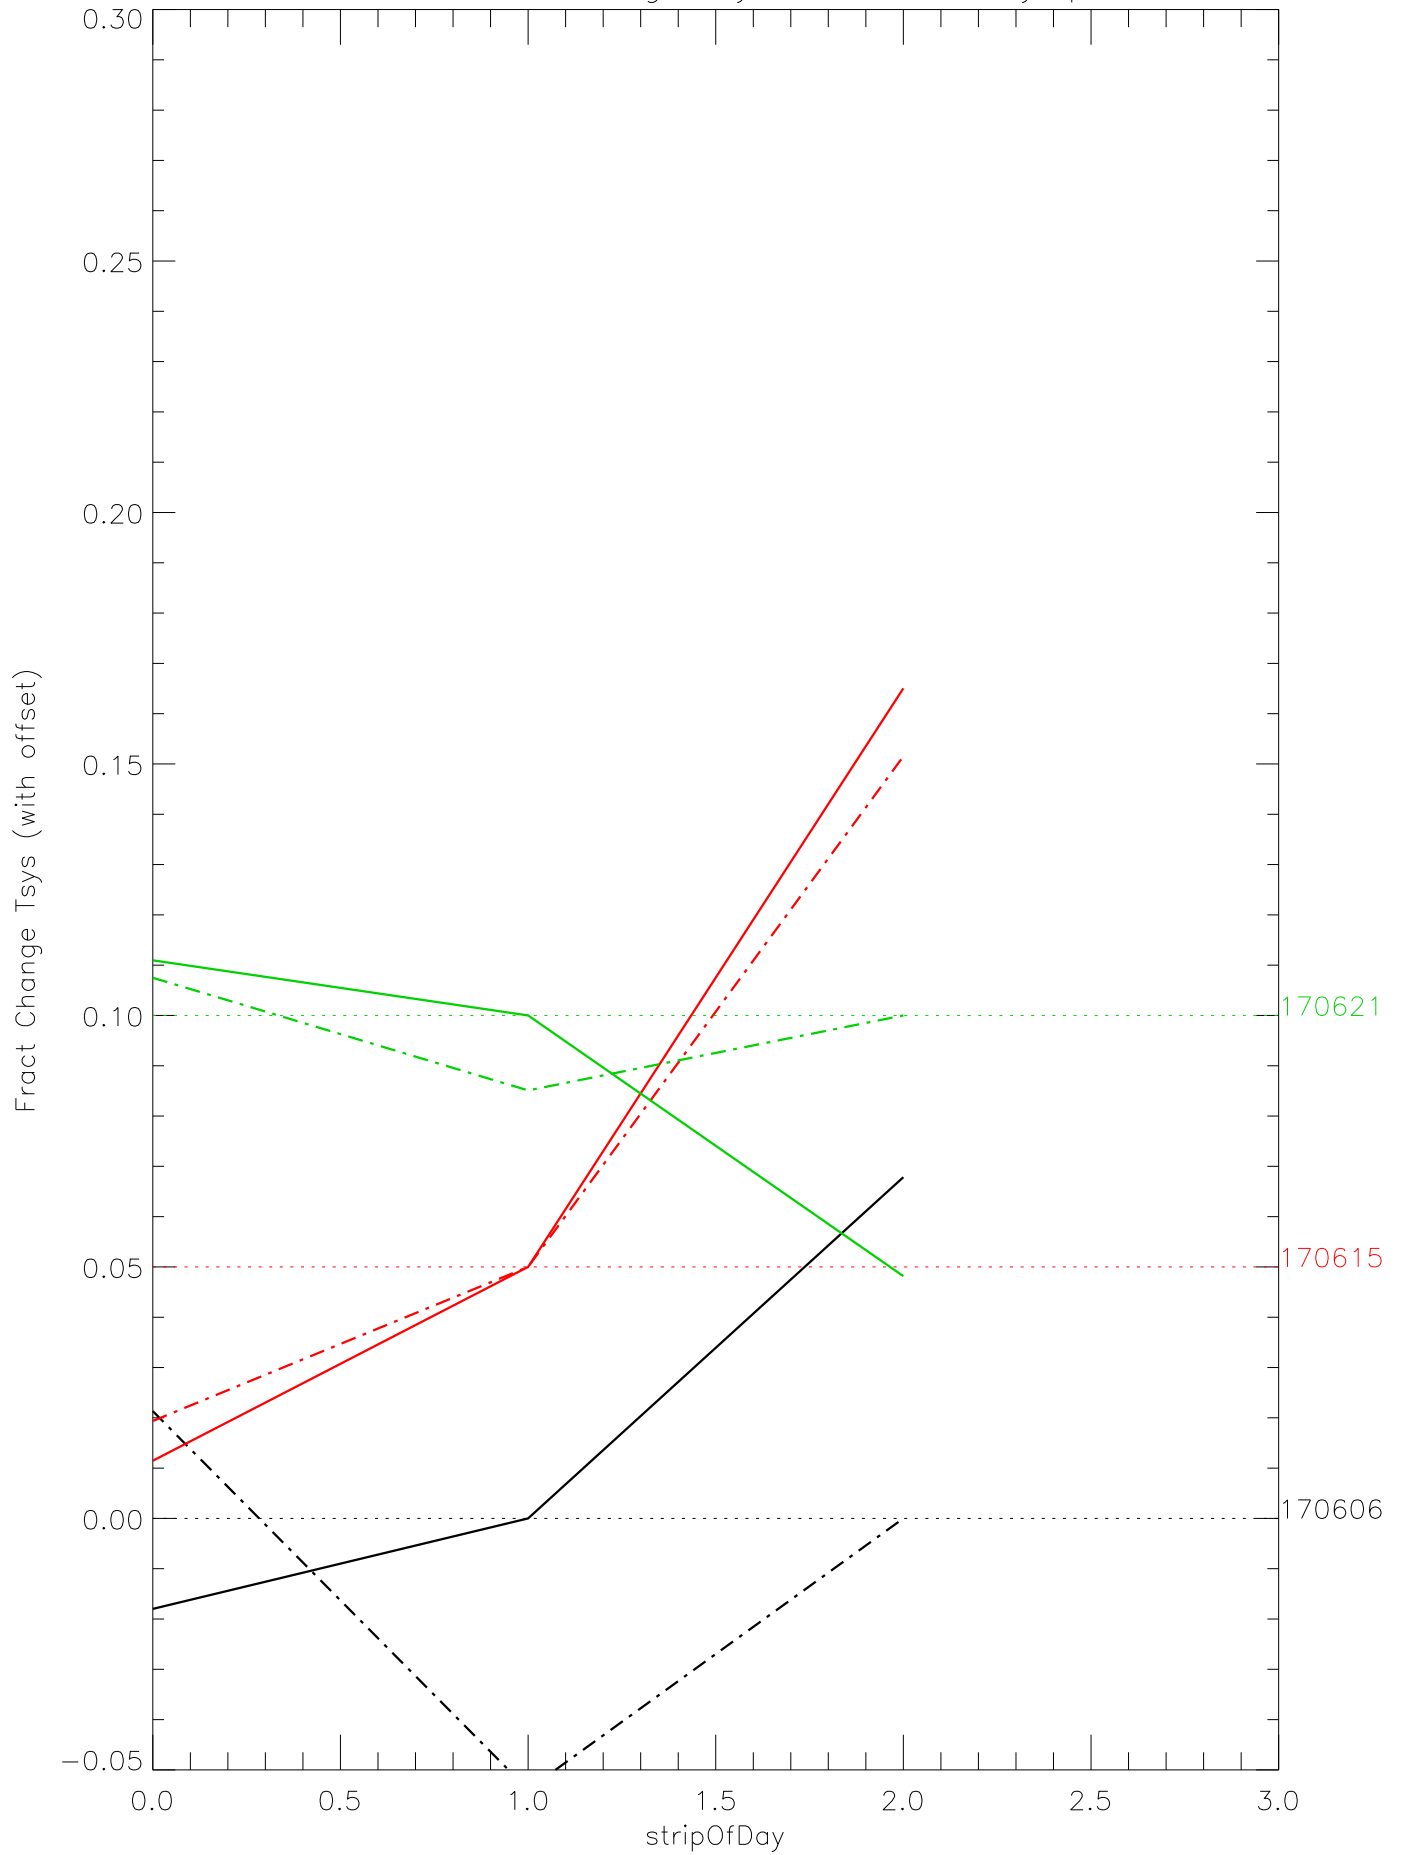

a2048 fractional change TsysK for each day. pixel:0

a2048 fractional change TsysK for each day. pixel:1

a2048 fractional change TsysK for each day. pixel:2

a2048 fractional change TsysK for each day. pixel:3

a2048 fractional change TsysK for each day. pixel:4

a2048 fractional change TsysK for each day. pixel:5

a2048 fractional change TsysK for each day. pixel:6