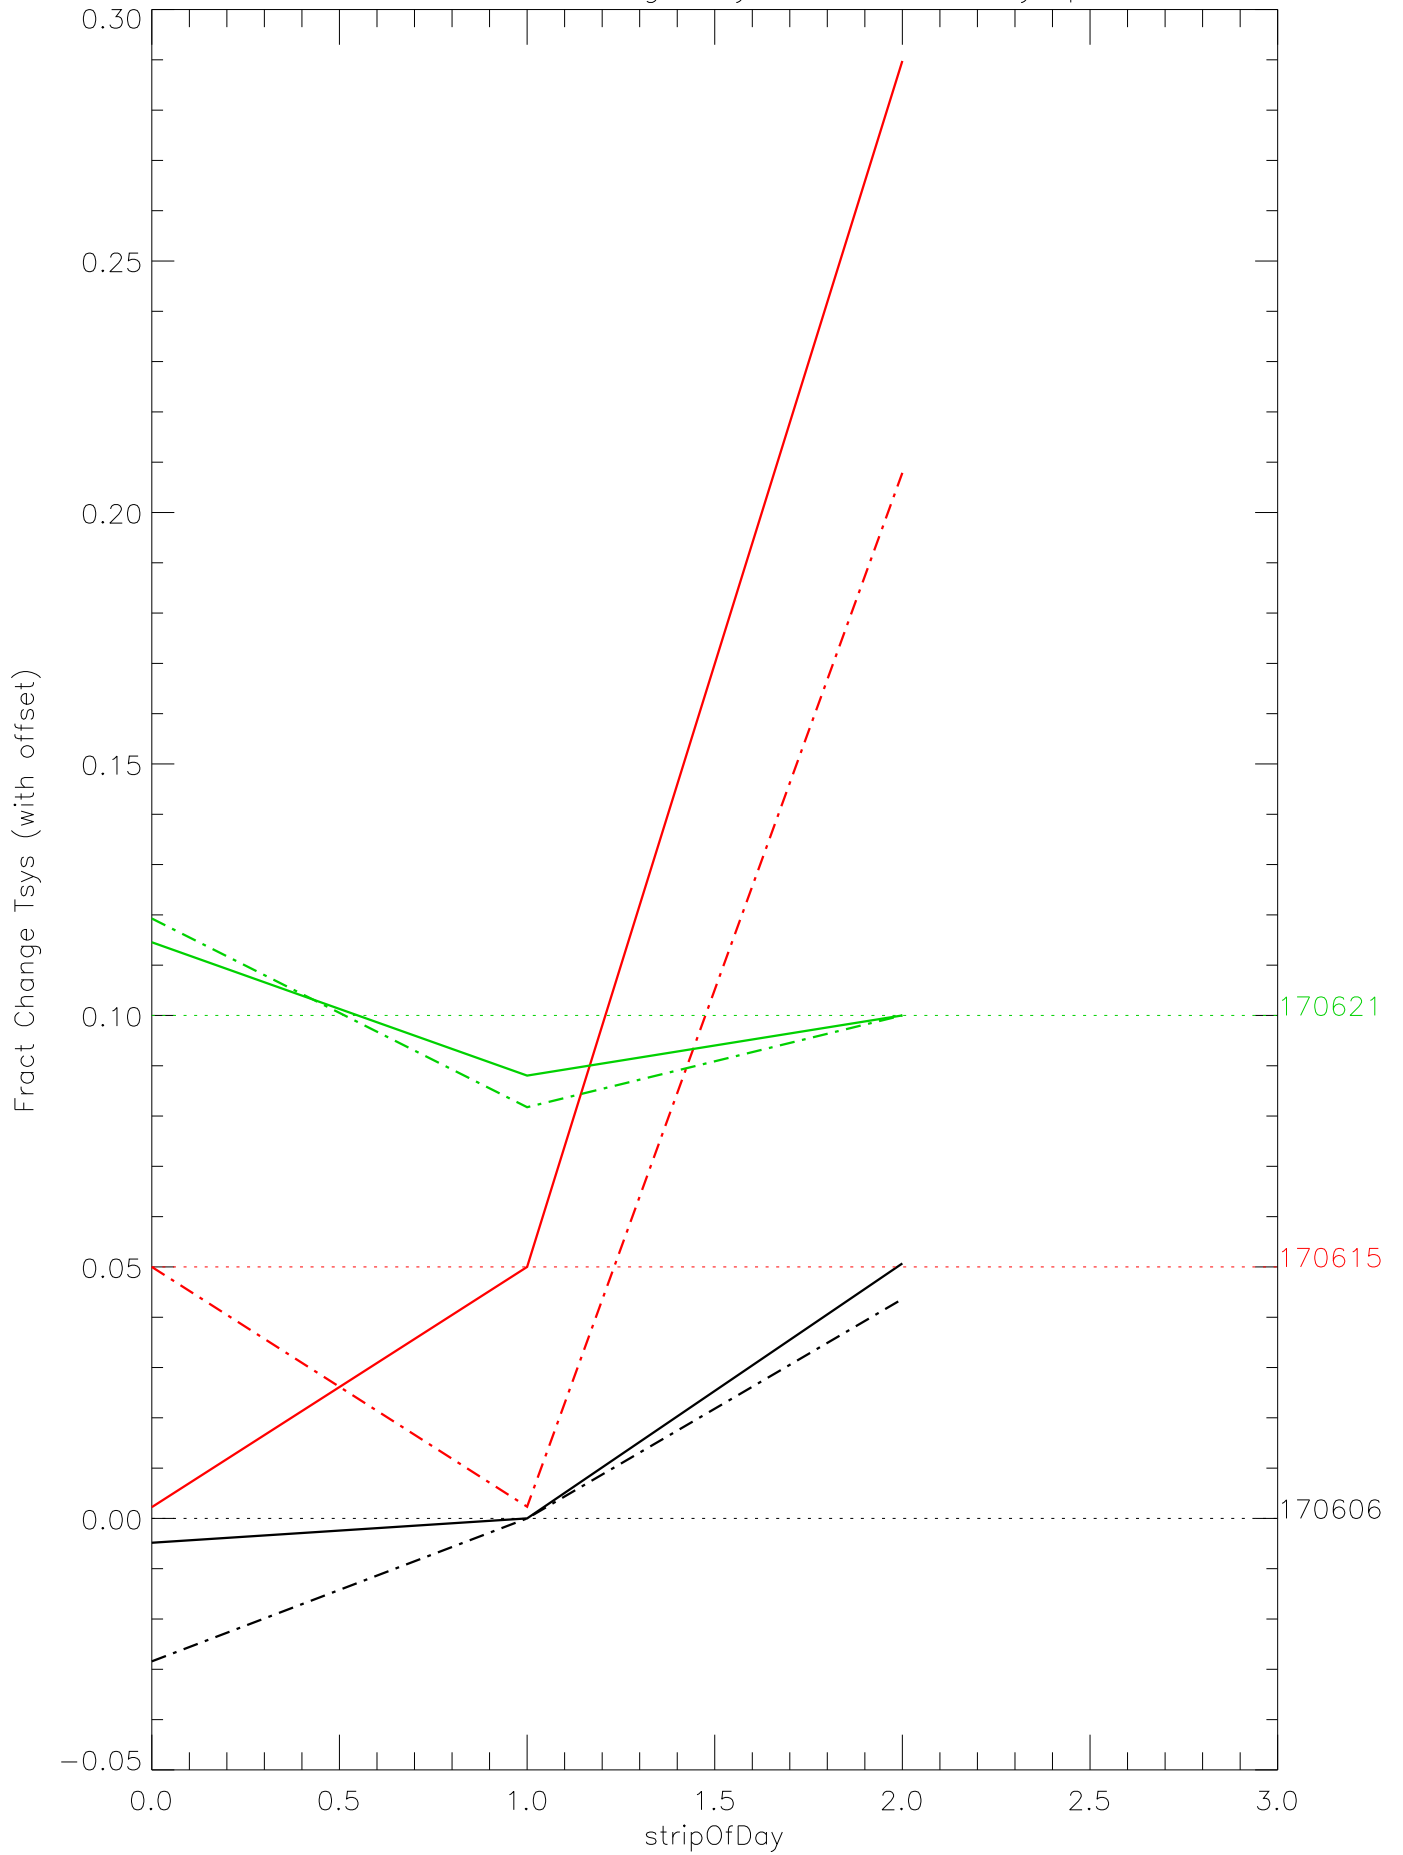

a2048 fractional change TsysK for each day. pixel:0

a2048 fractional change TsysK for each day. pixel:1

a2048 fractional change TsysK for each day. pixel:2

a2048 fractional change TsysK for each day. pixel:3

a2048 fractional change TsysK for each day. pixel:4

a2048 fractional change TsysK for each day. pixel:5

a2048 fractional change TsysK for each day. pixel:6