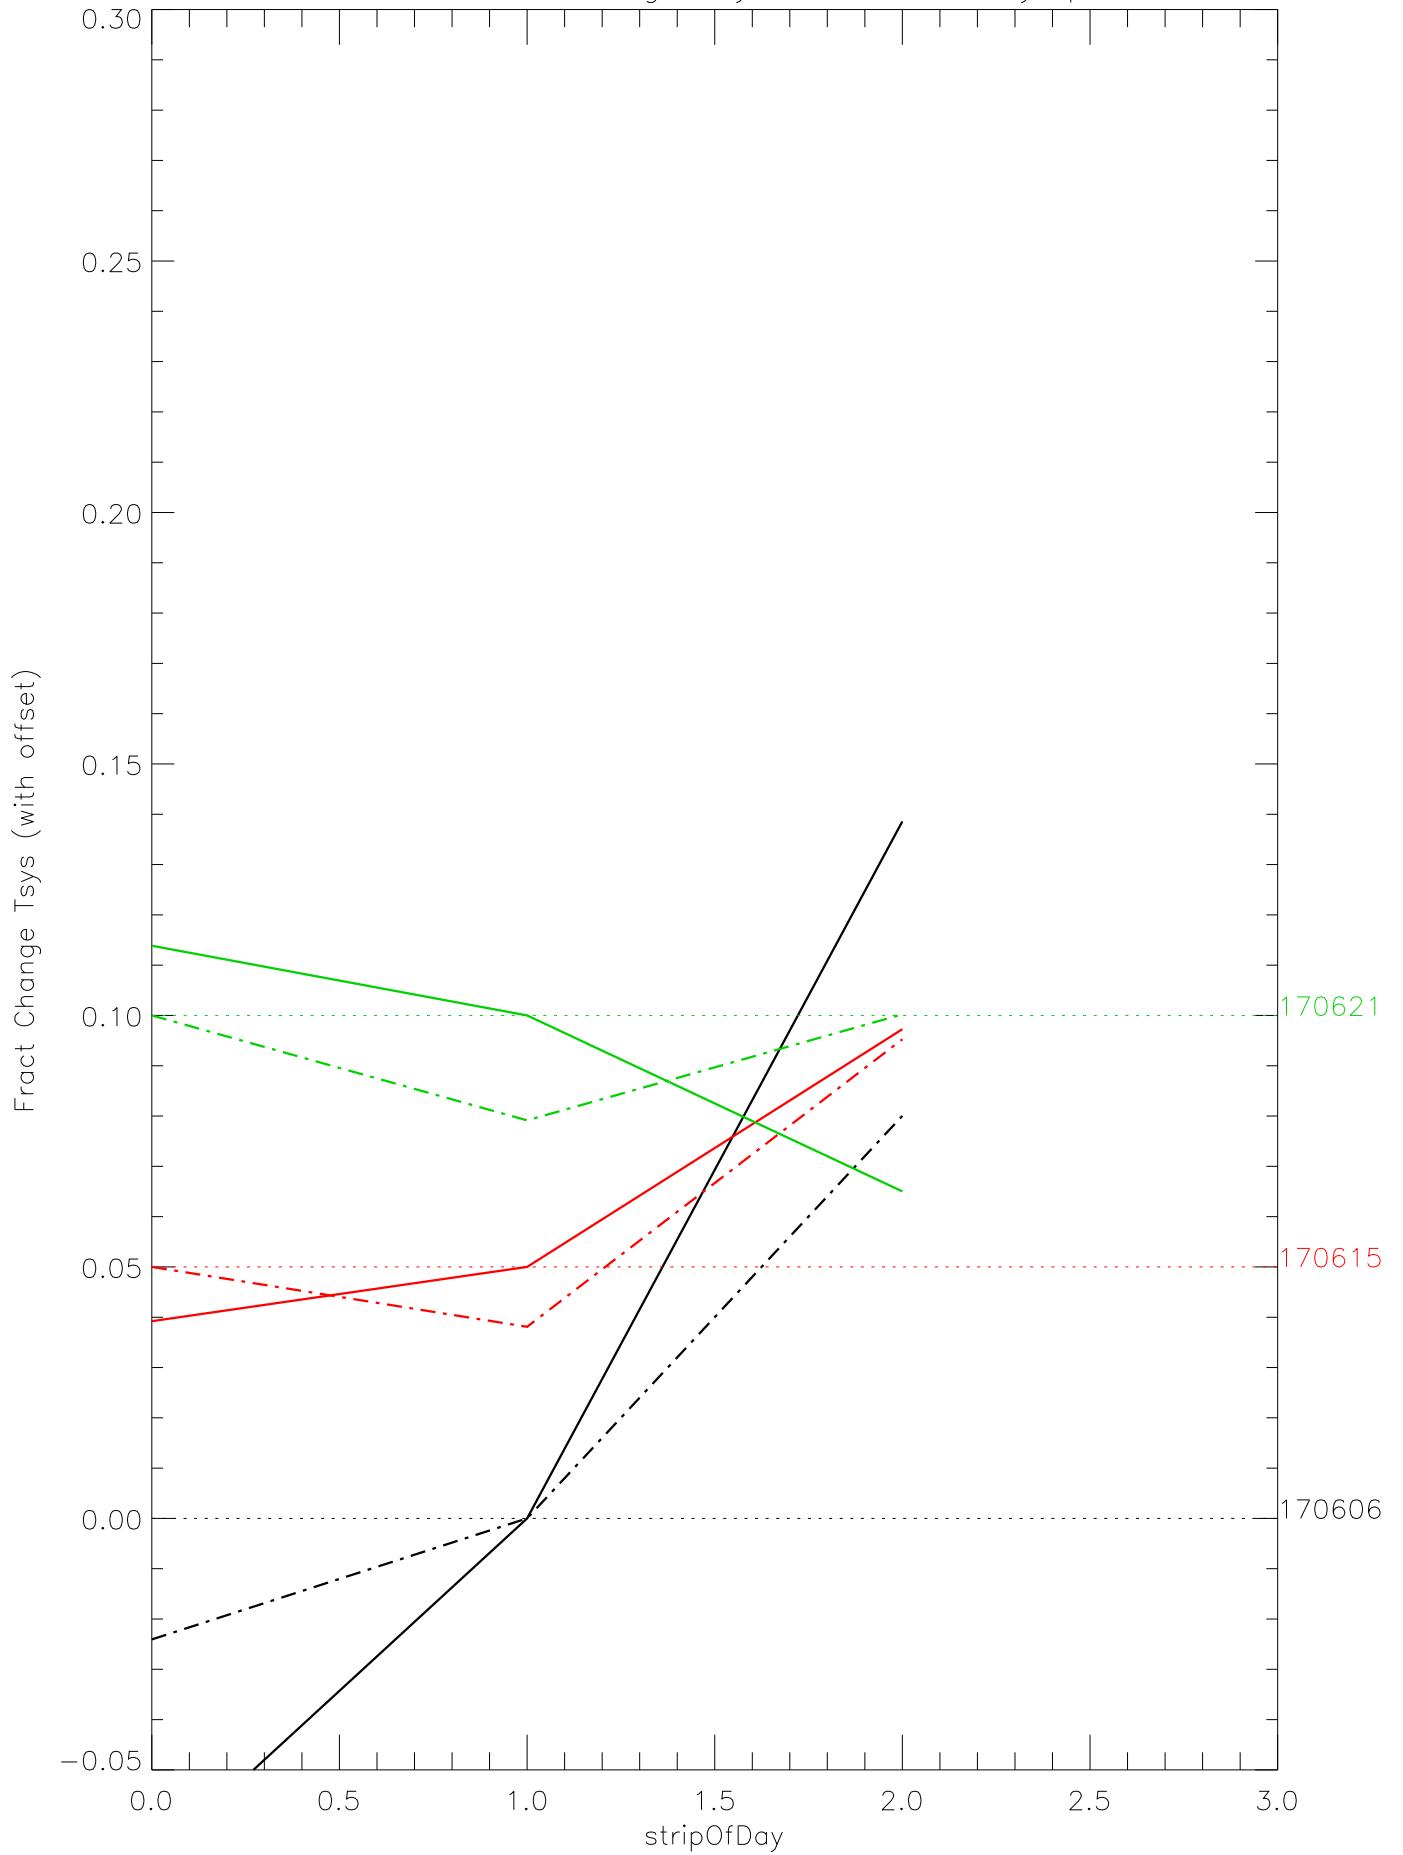

a2048 fractional change TsysK for each day. pixel:0

a2048 fractional change TsysK for each day. pixel:1

a2048 fractional change TsysK for each day. pixel:2

a2048 fractional change TsysK for each day. pixel:3

a2048 fractional change TsysK for each day. pixel:4

a2048 fractional change TsysK for each day. pixel:5

a2048 fractional change TsysK for each day. pixel:6