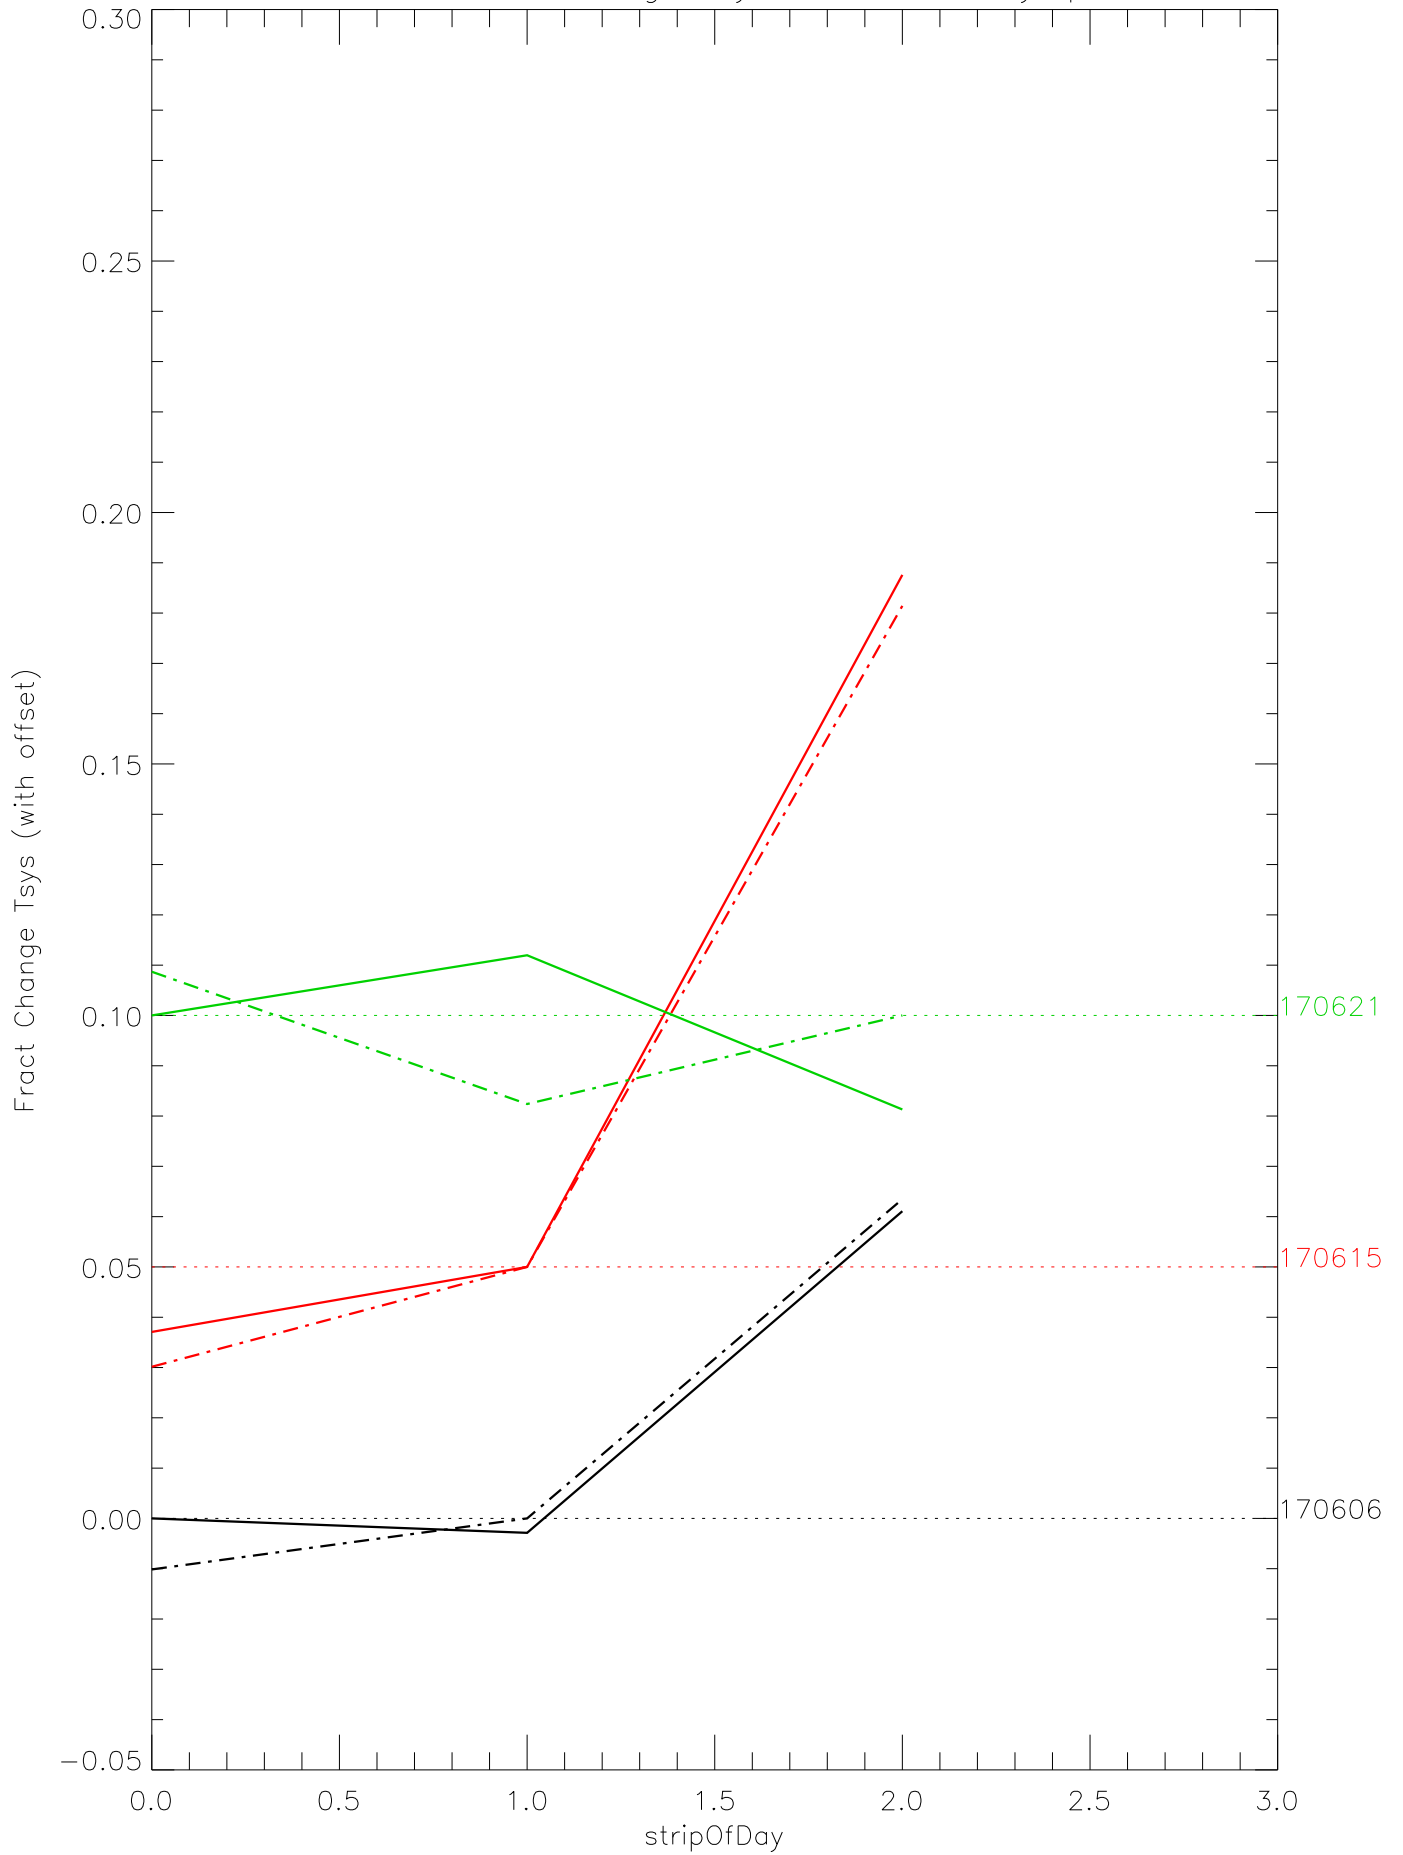

a2048 fractional change TsysK for each day. pixel:0

a2048 fractional change TsysK for each day. pixel:1

a2048 fractional change TsysK for each day. pixel:2

a2048 fractional change TsysK for each day. pixel:3

a2048 fractional change TsysK for each day. pixel:4

a2048 fractional change TsysK for each day. pixel:5

a2048 fractional change TsysK for each day. pixel:6