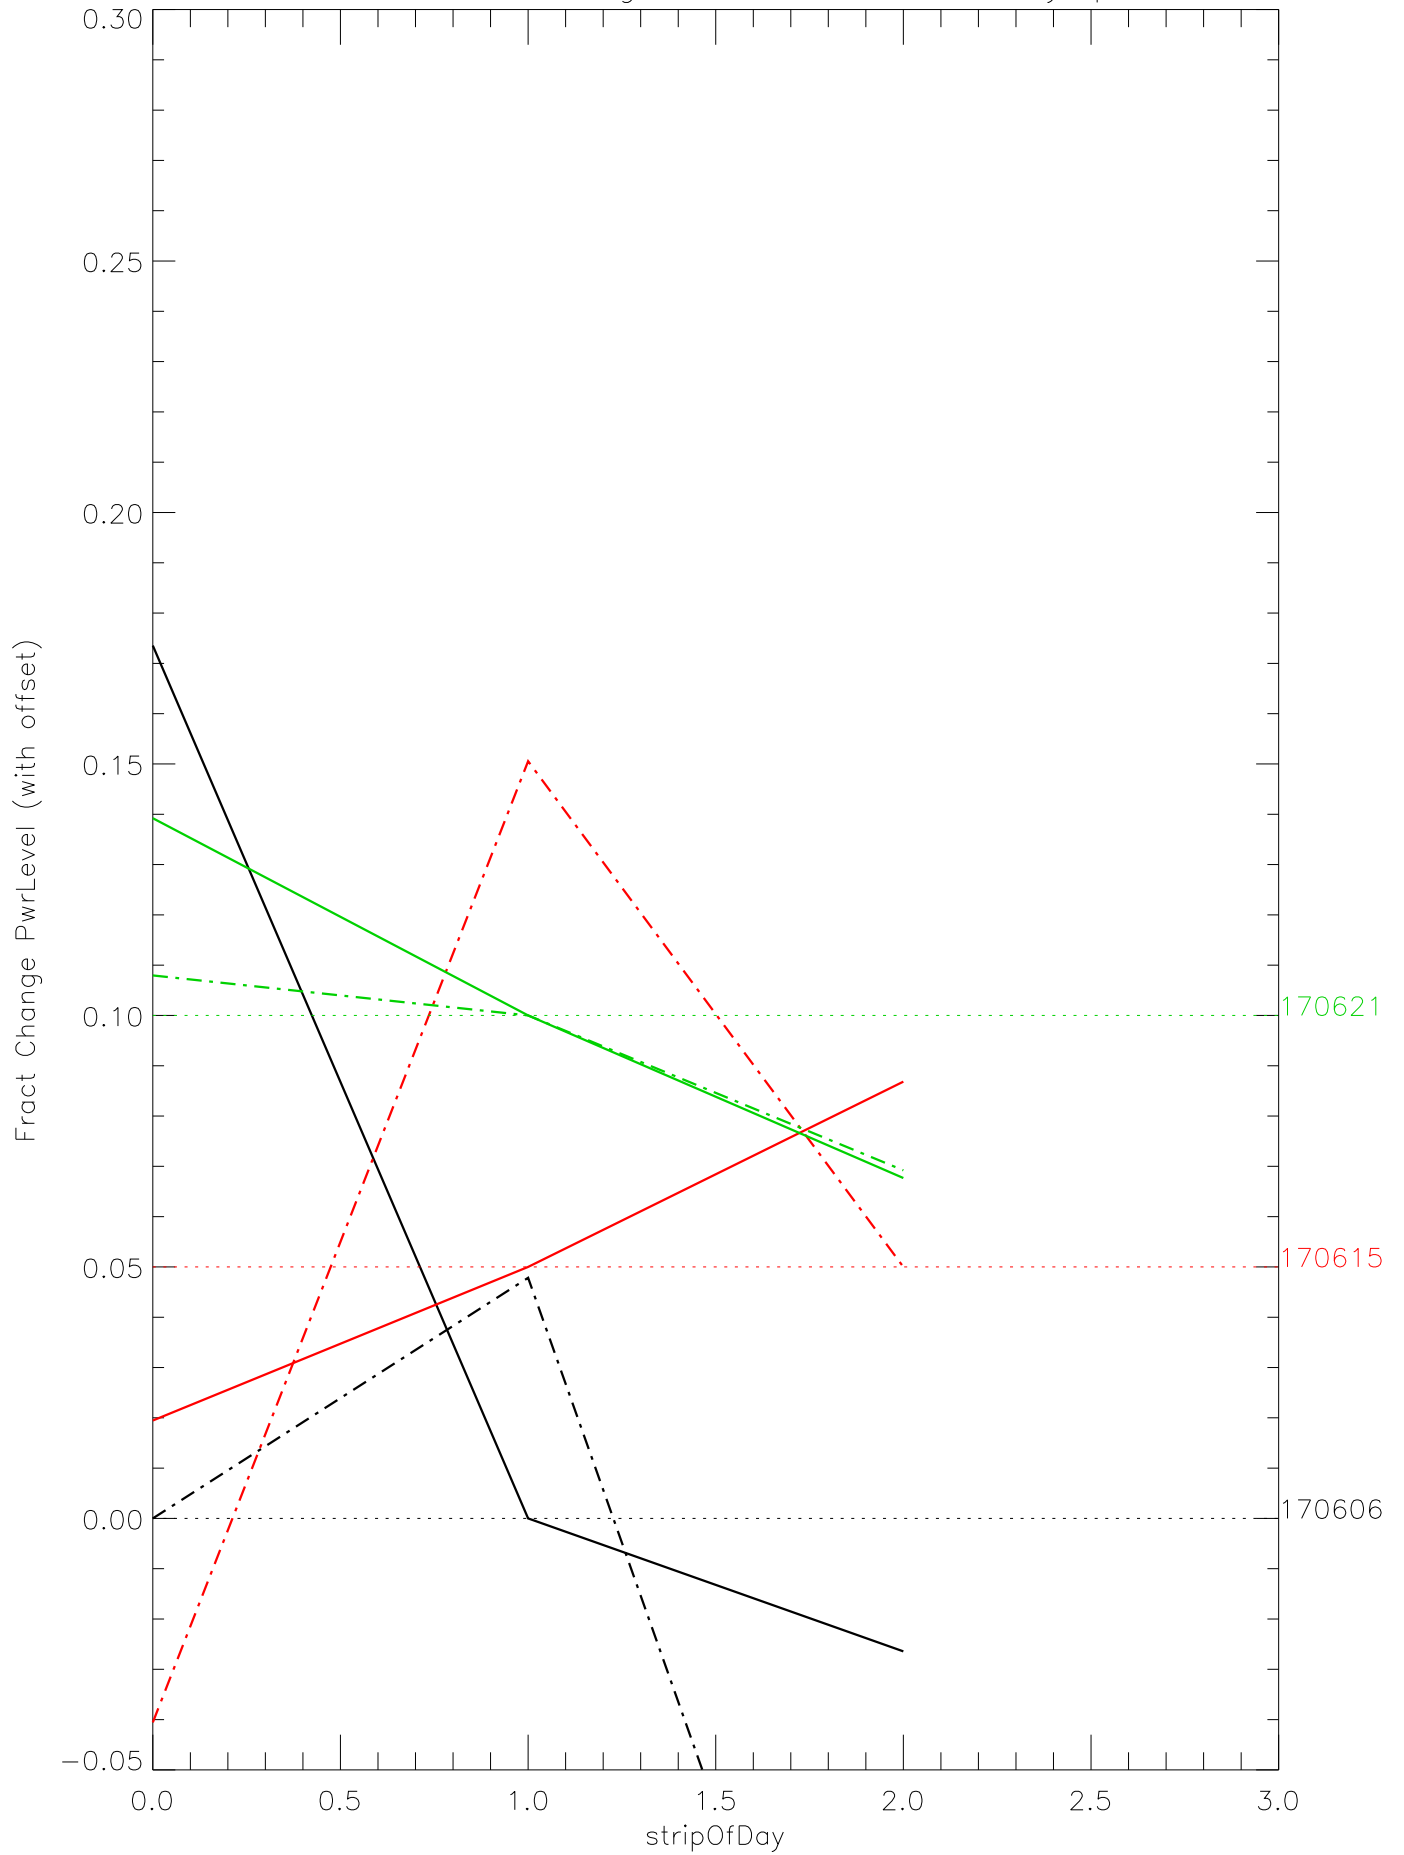

a2048 fractional change PwrLevel for each day. pixel:0

a2048 fractional change PwrLevel for each day. pixel:1

a2048 fractional change PwrLevel for each day. pixel:2

a2048 fractional change PwrLevel for each day. pixel:3

a2048 fractional change PwrLevel for each day. pixel:4

a2048 fractional change PwrLevel for each day. pixel:5

a2048 fractional change PwrLevel for each day. pixel:6