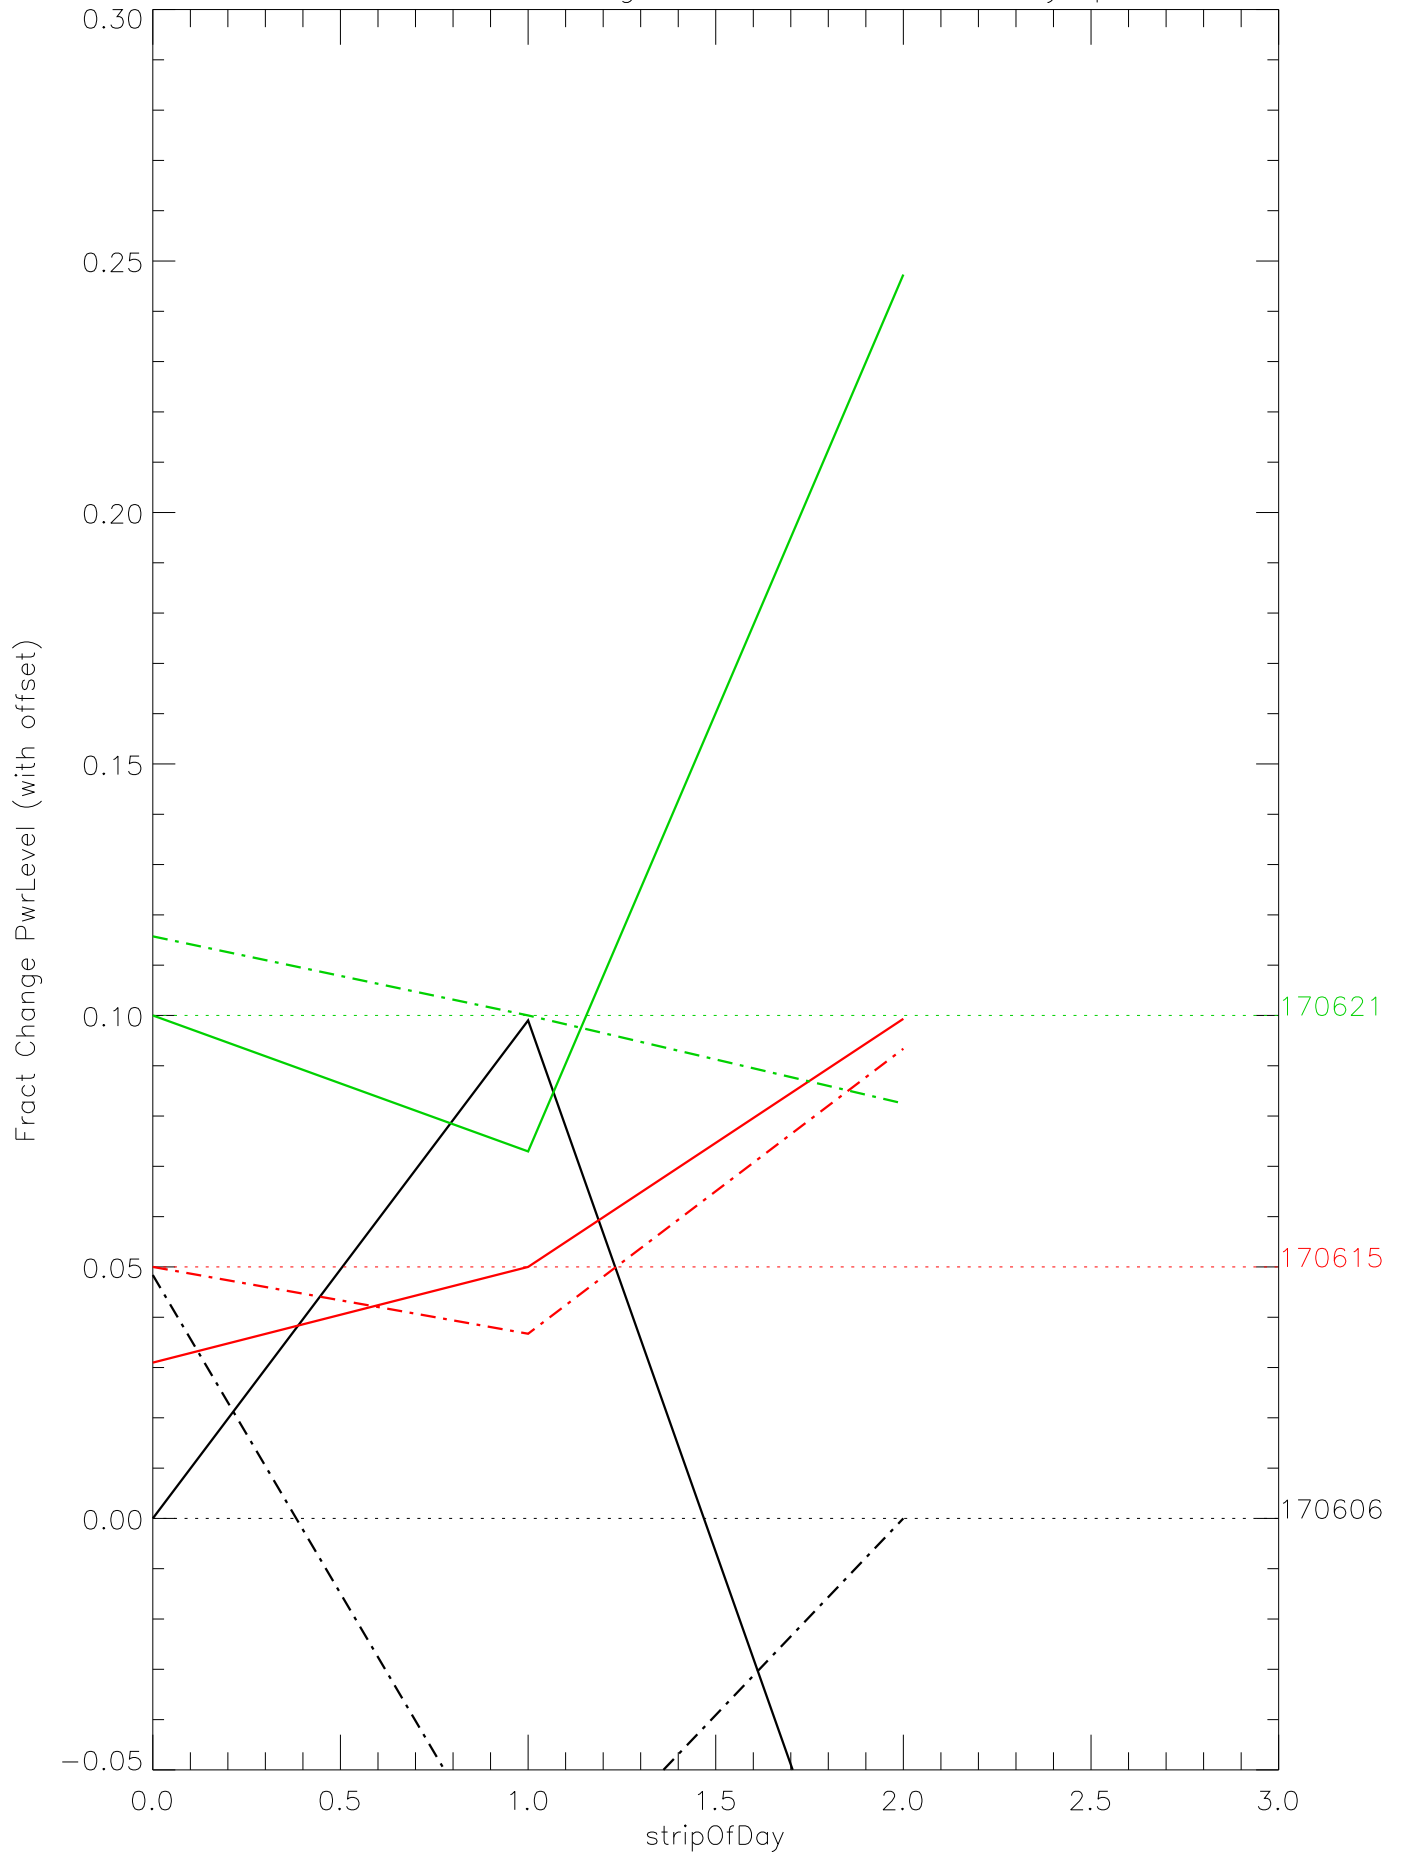

a2048 fractional change PwrLevel for each day. pixel:0

a2048 fractional change PwrLevel for each day. pixel:1

a2048 fractional change PwrLevel for each day. pixel:2

a2048 fractional change PwrLevel for each day. pixel:3

a2048 fractional change PwrLevel for each day. pixel:4

a2048 fractional change PwrLevel for each day. pixel:5

a2048 fractional change PwrLevel for each day. pixel:6