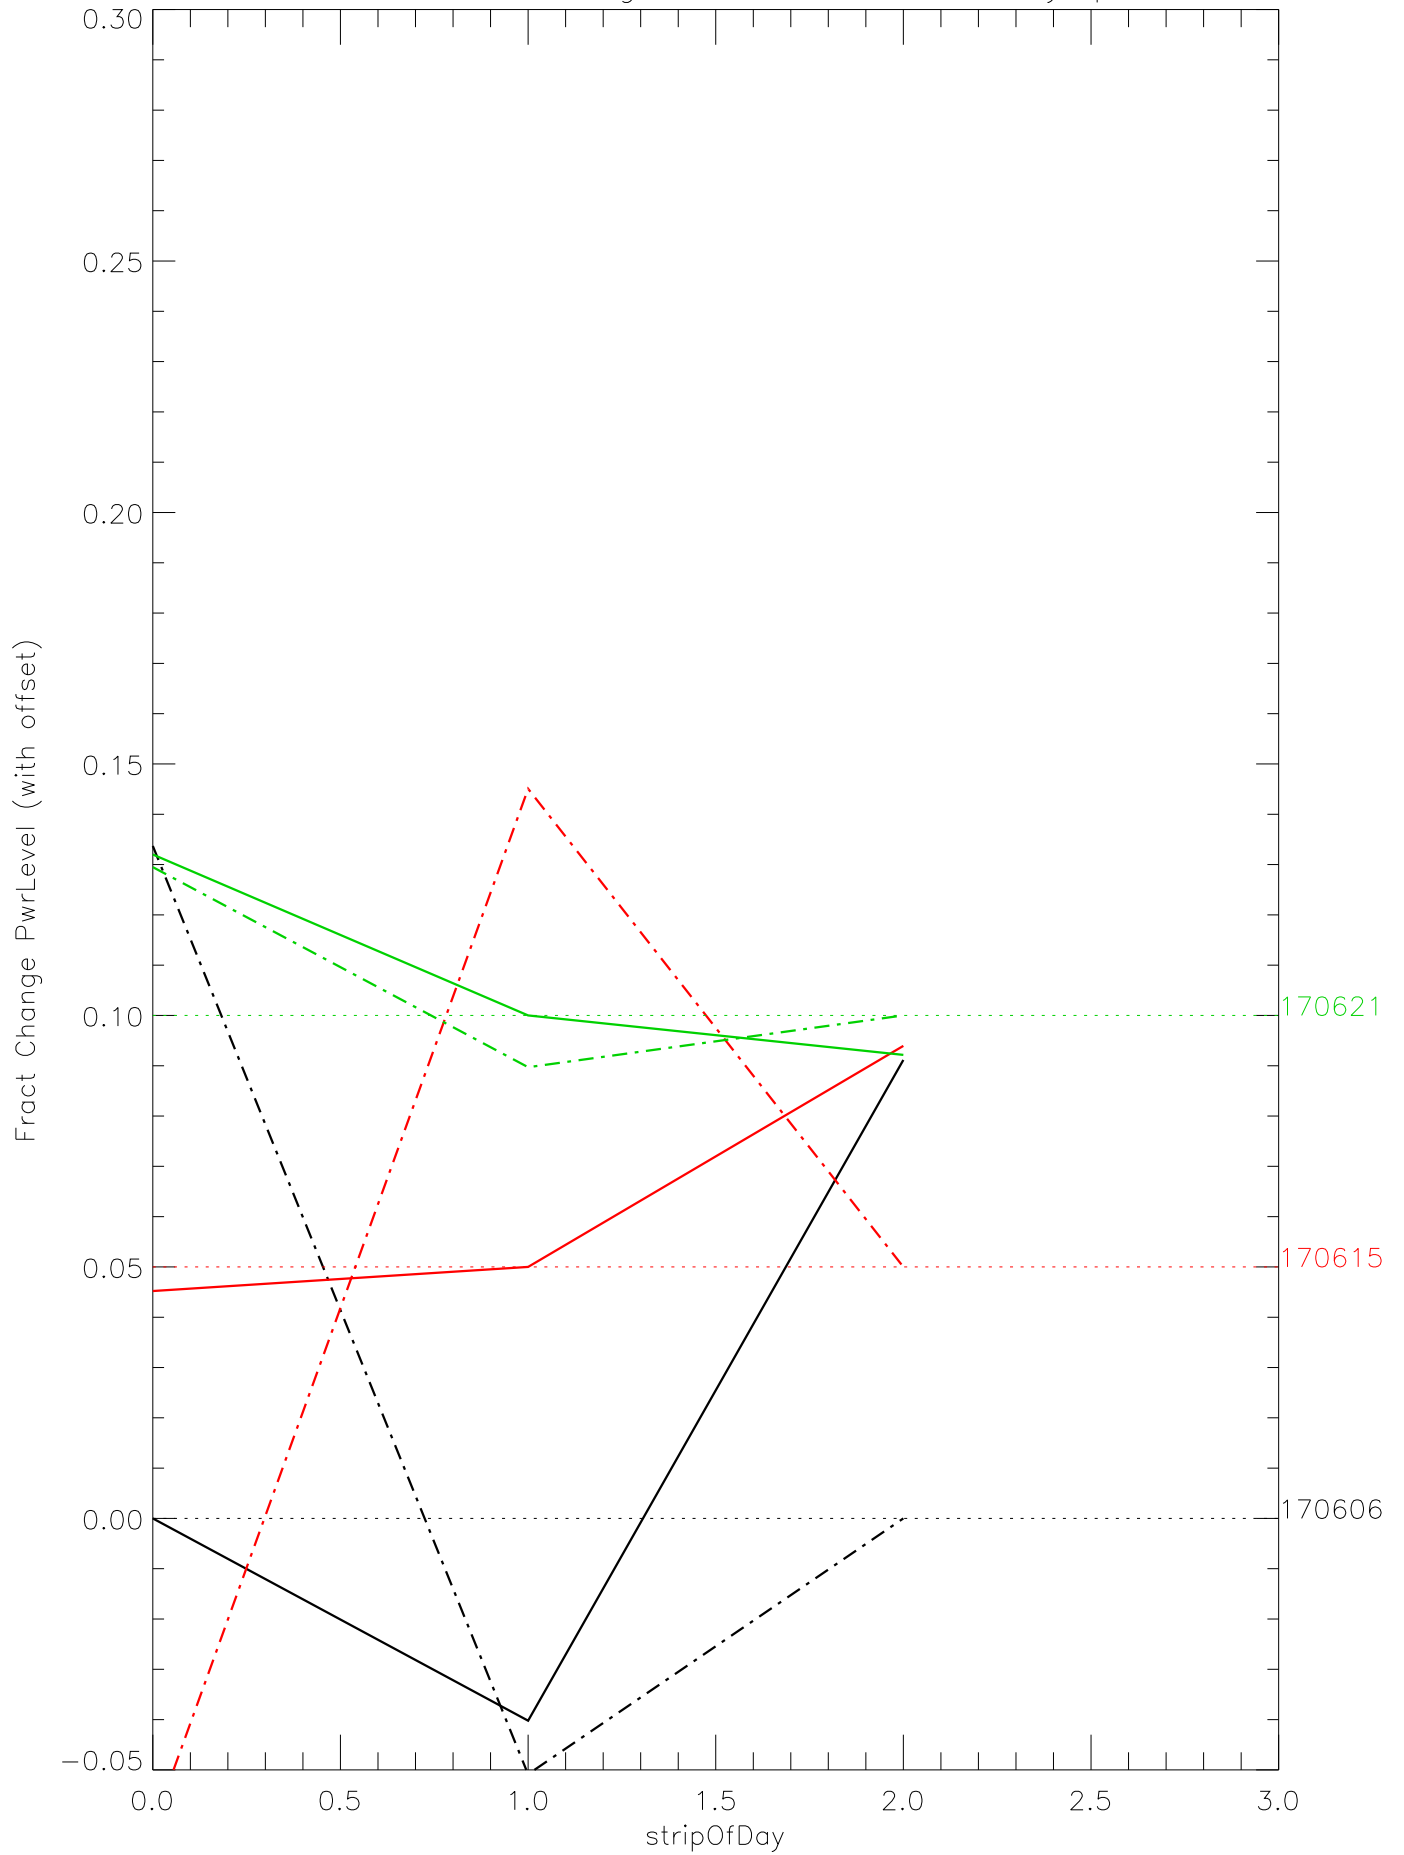

a2048 fractional change PwrLevel for each day. pixel:0

a2048 fractional change PwrLevel for each day. pixel:1

a2048 fractional change PwrLevel for each day. pixel:2

a2048 fractional change PwrLevel for each day. pixel:3

a2048 fractional change PwrLevel for each day. pixel:4

a2048 fractional change PwrLevel for each day. pixel:5

a2048 fractional change PwrLevel for each day. pixel:6