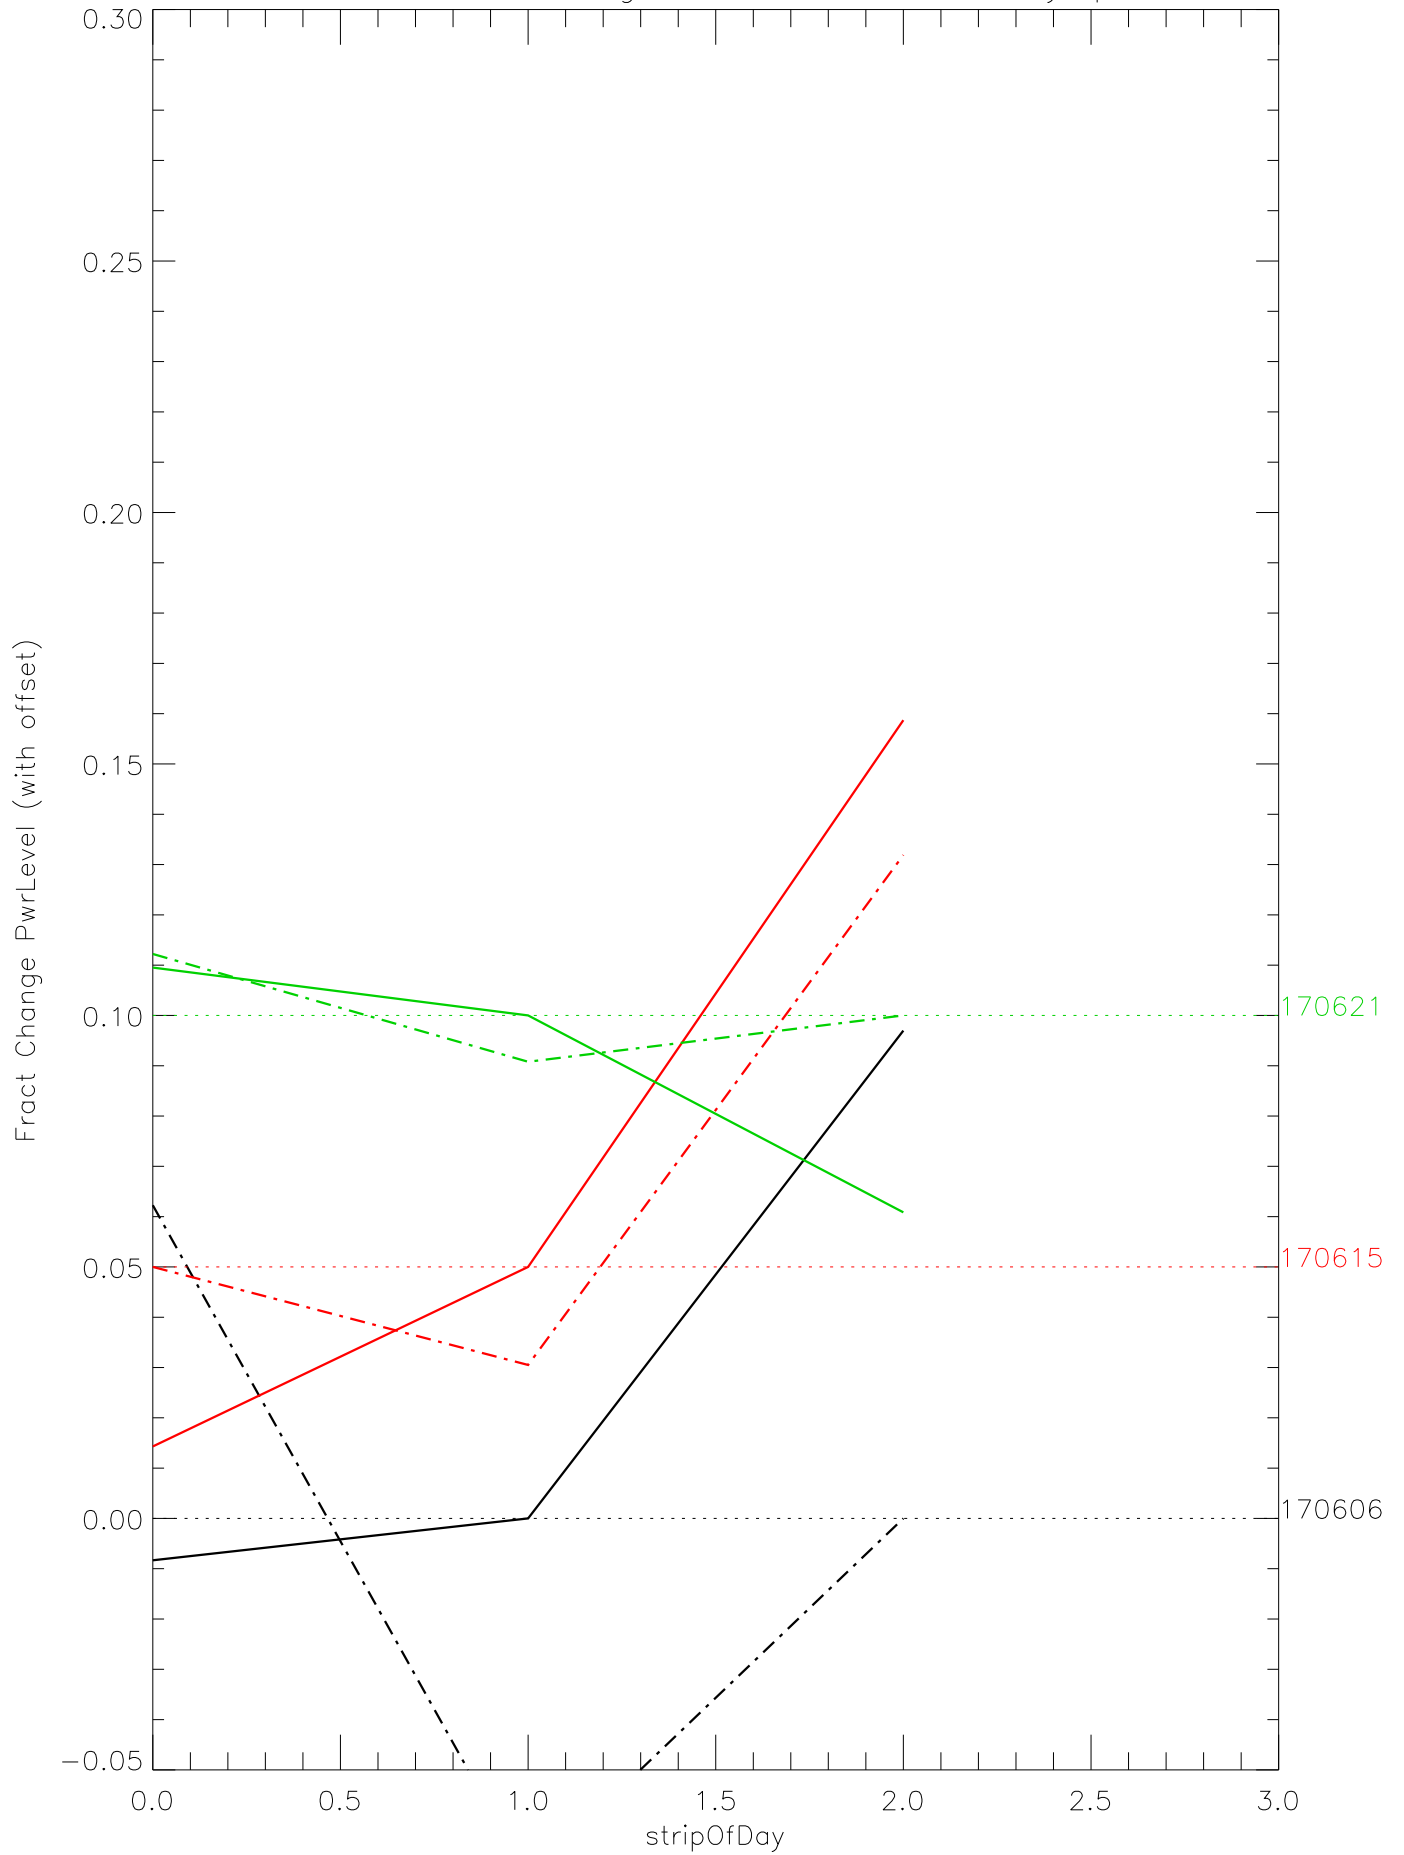

a2048 fractional change PwrLevel for each day. pixel:0

a2048 fractional change PwrLevel for each day. pixel:1

a2048 fractional change PwrLevel for each day. pixel:2

a2048 fractional change PwrLevel for each day. pixel:3

a2048 fractional change PwrLevel for each day. pixel:4

a2048 fractional change PwrLevel for each day. pixel:5

a2048 fractional change PwrLevel for each day. pixel:6