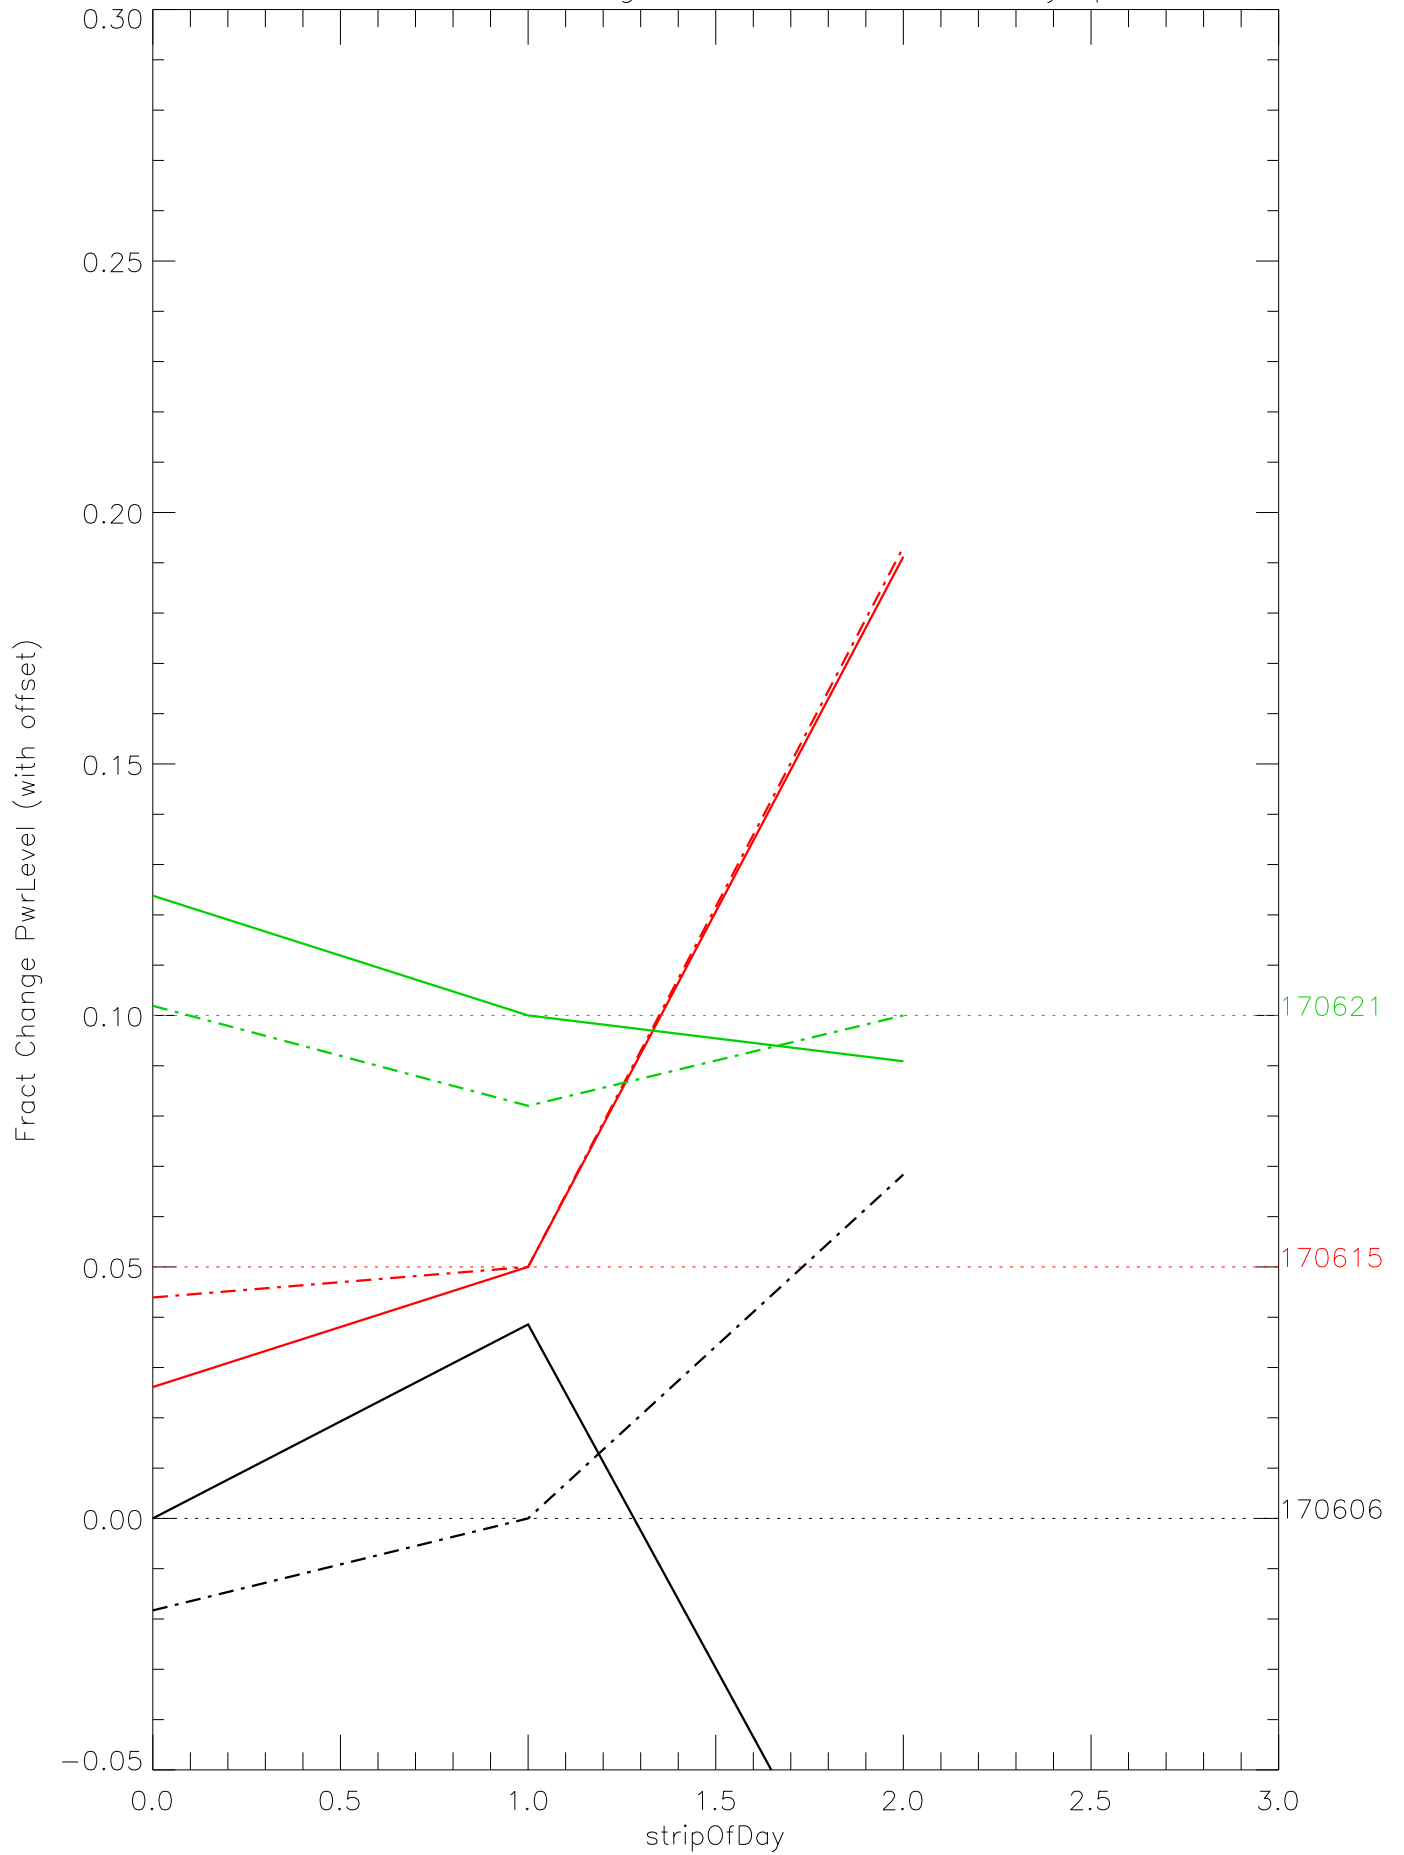

a2048 fractional change PwrLevel for each day. pixel:0

a2048 fractional change PwrLevel for each day. pixel:1

a2048 fractional change PwrLevel for each day. pixel:2

a2048 fractional change PwrLevel for each day. pixel:3

a2048 fractional change PwrLevel for each day. pixel:4

a2048 fractional change PwrLevel for each day. pixel:5

a2048 fractional change PwrLevel for each day. pixel:6