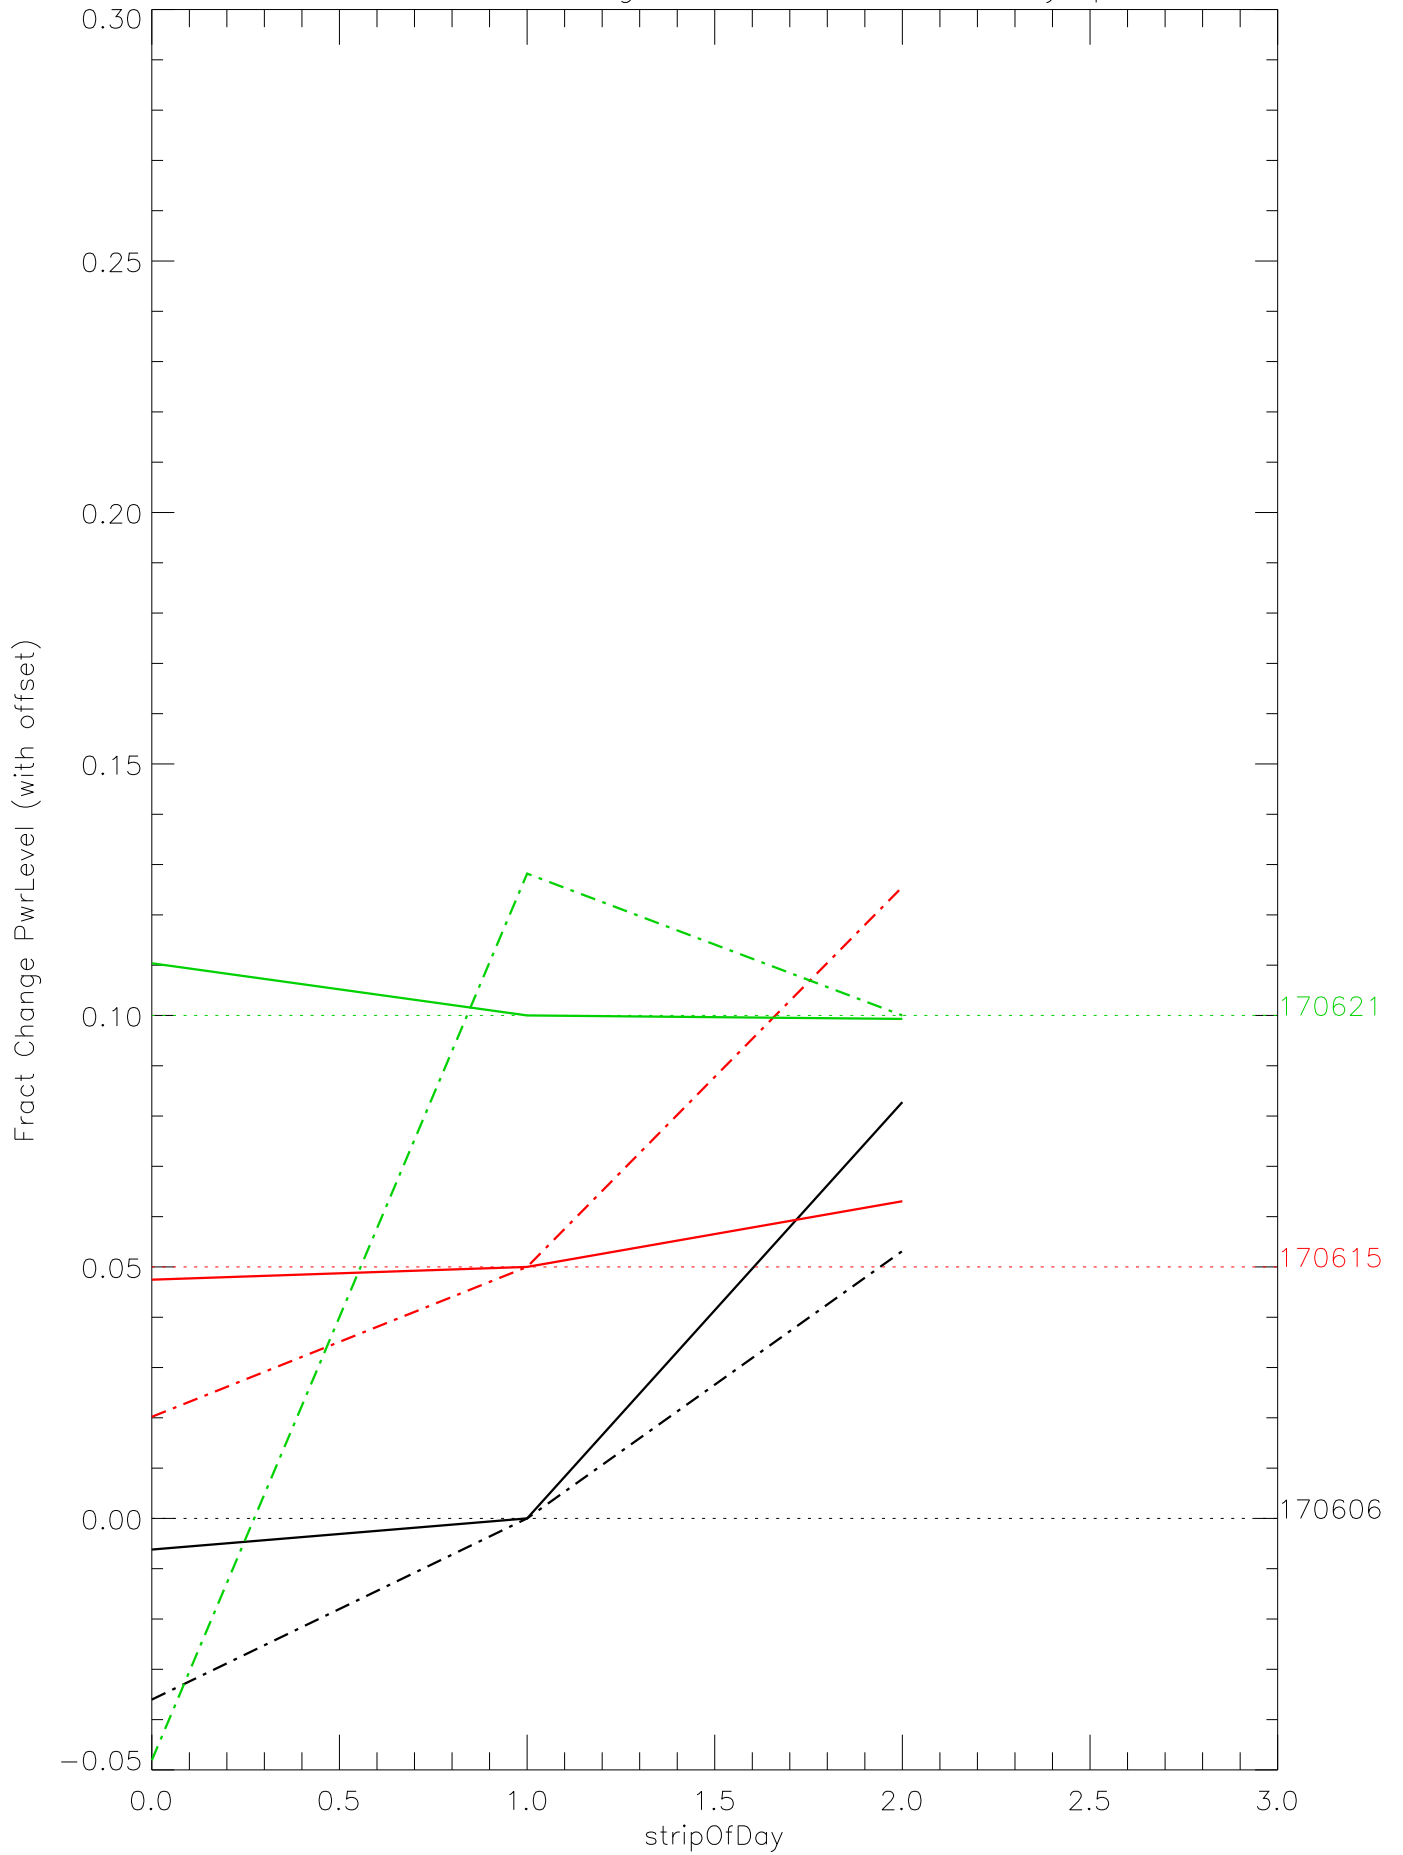

a2048 fractional change PwrLevel for each day. pixel:0

a2048 fractional change PwrLevel for each day. pixel:1

a2048 fractional change PwrLevel for each day. pixel:2

a2048 fractional change PwrLevel for each day. pixel:3

a2048 fractional change PwrLevel for each day. pixel:4

a2048 fractional change PwrLevel for each day. pixel:5

a2048 fractional change PwrLevel for each day. pixel:6