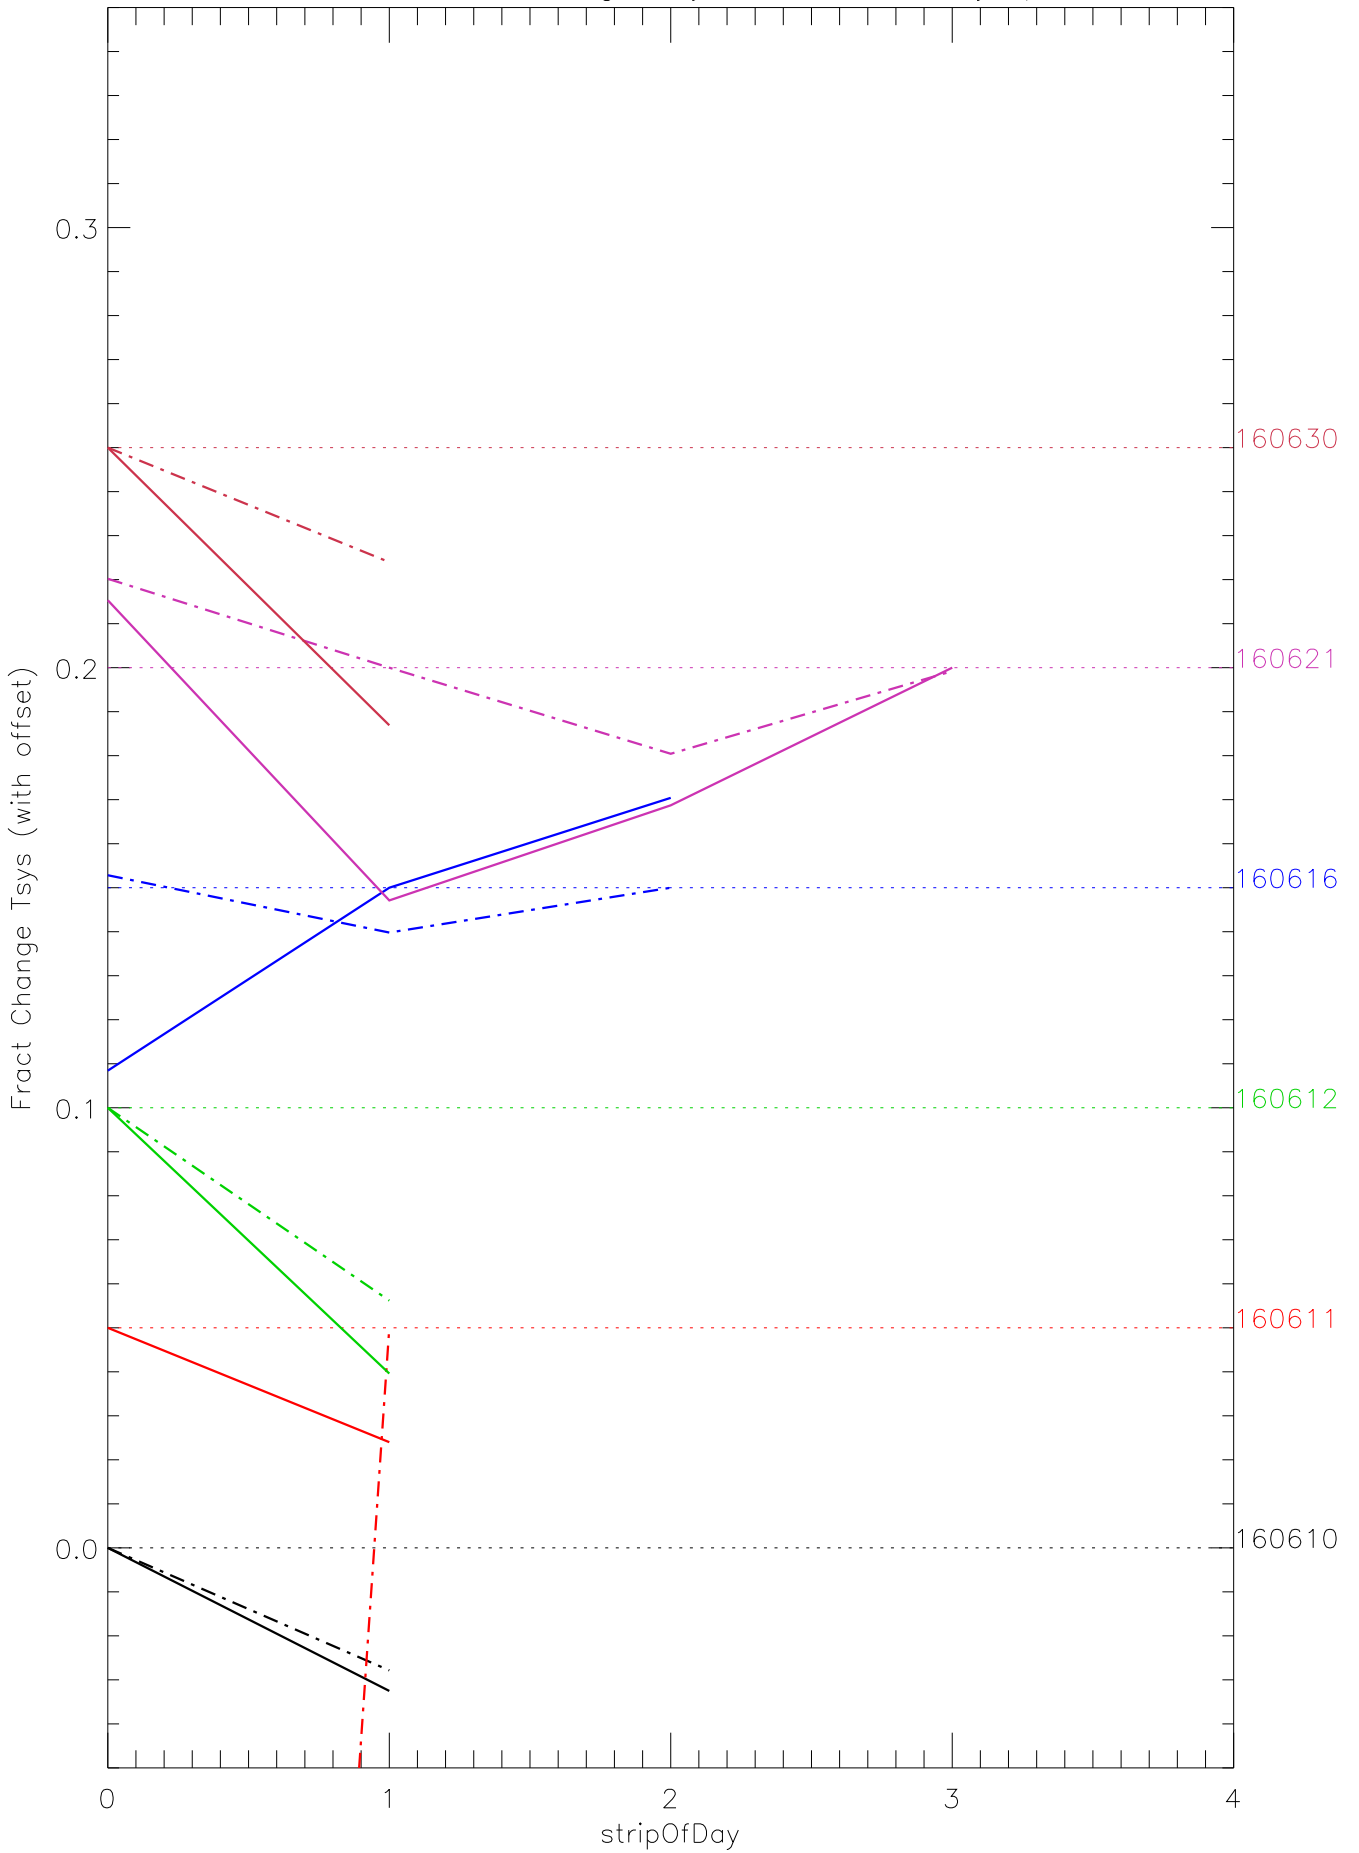

a2048 fractional change TsysK for each day. pixel:0

a2048 fractional change TsysK for each day. pixel:1

a2048 fractional change TsysK for each day. pixel:2

a2048 fractional change TsysK for each day. pixel:3

a2048 fractional change TsysK for each day. pixel:4

a2048 fractional change TsysK for each day. pixel:5

a2048 fractional change TsysK for each day. pixel:6