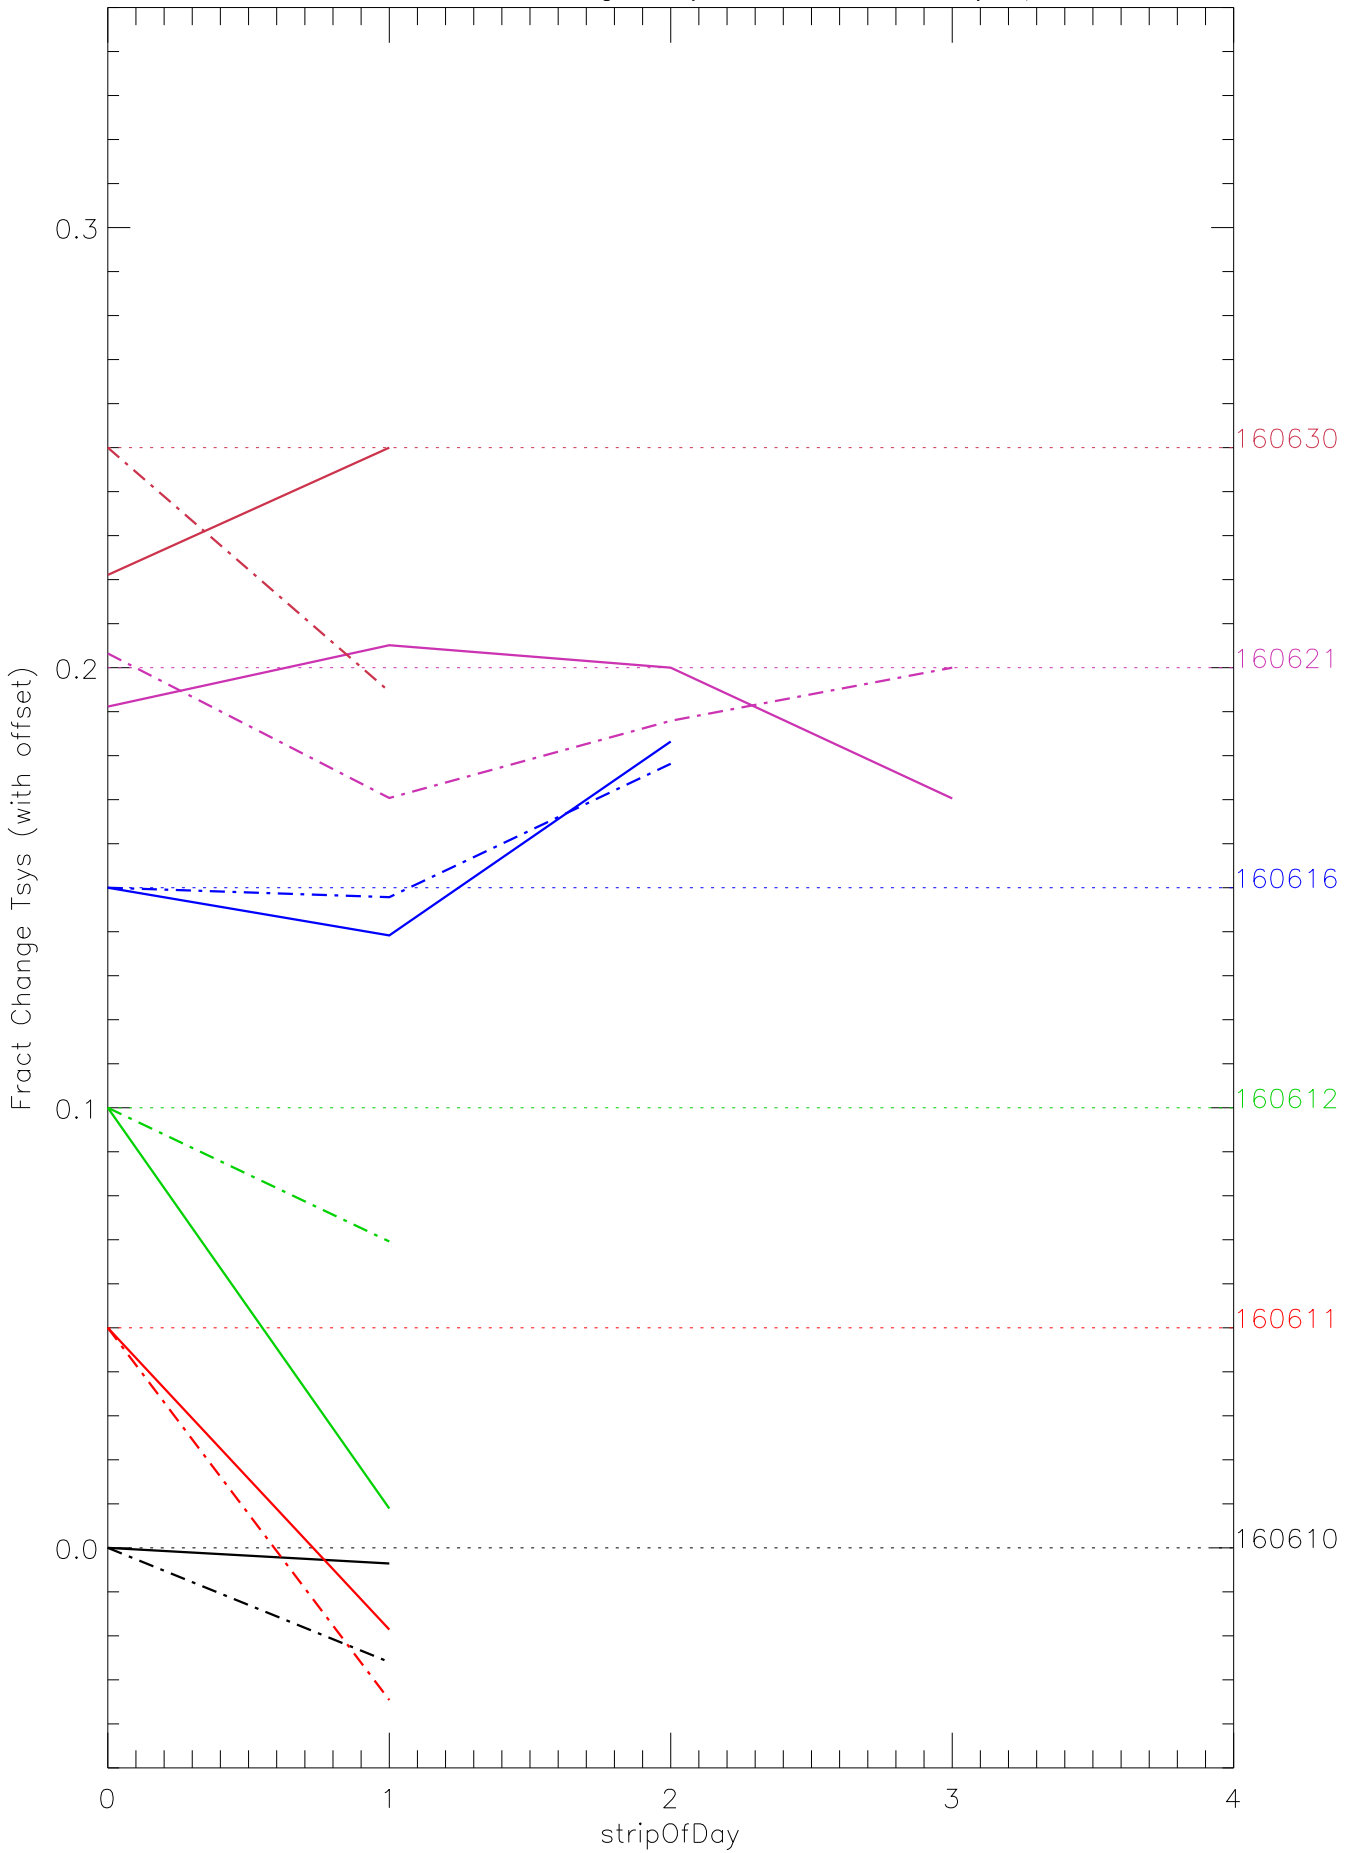

a2048 fractional change TsysK for each day. pixel:0

a2048 fractional change TsysK for each day. pixel:1

a2048 fractional change TsysK for each day. pixel:2

a2048 fractional change TsysK for each day. pixel:3

a2048 fractional change TsysK for each day. pixel:4

a2048 fractional change TsysK for each day. pixel:5

a2048 fractional change TsysK for each day. pixel:6