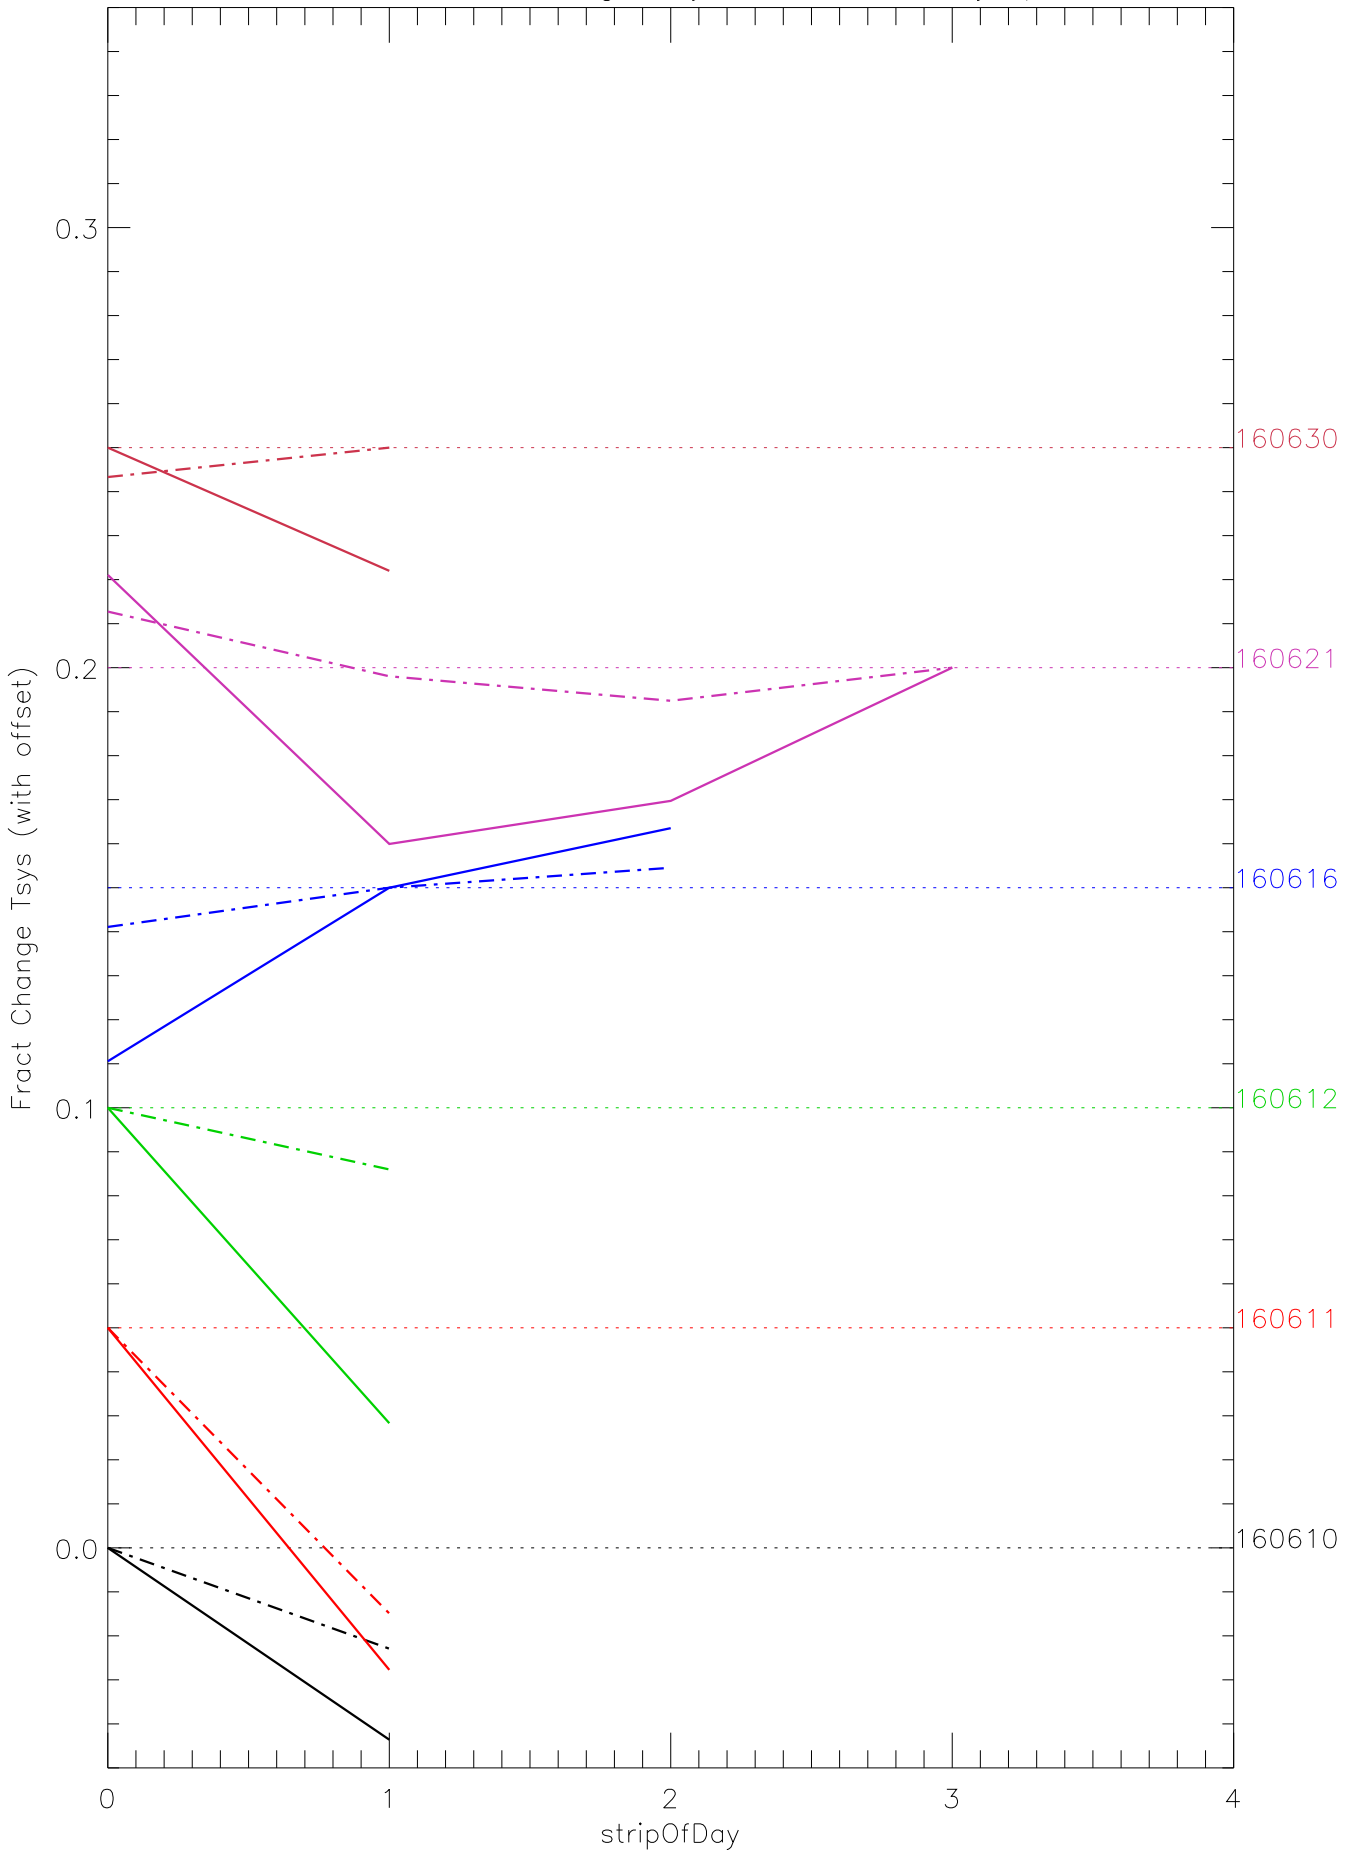

a2048 fractional change TsysK for each day. pixel:0

a2048 fractional change TsysK for each day. pixel:1

a2048 fractional change TsysK for each day. pixel:2

a2048 fractional change TsysK for each day. pixel:3

a2048 fractional change TsysK for each day. pixel:4

a2048 fractional change TsysK for each day. pixel:5

a2048 fractional change TsysK for each day. pixel:6