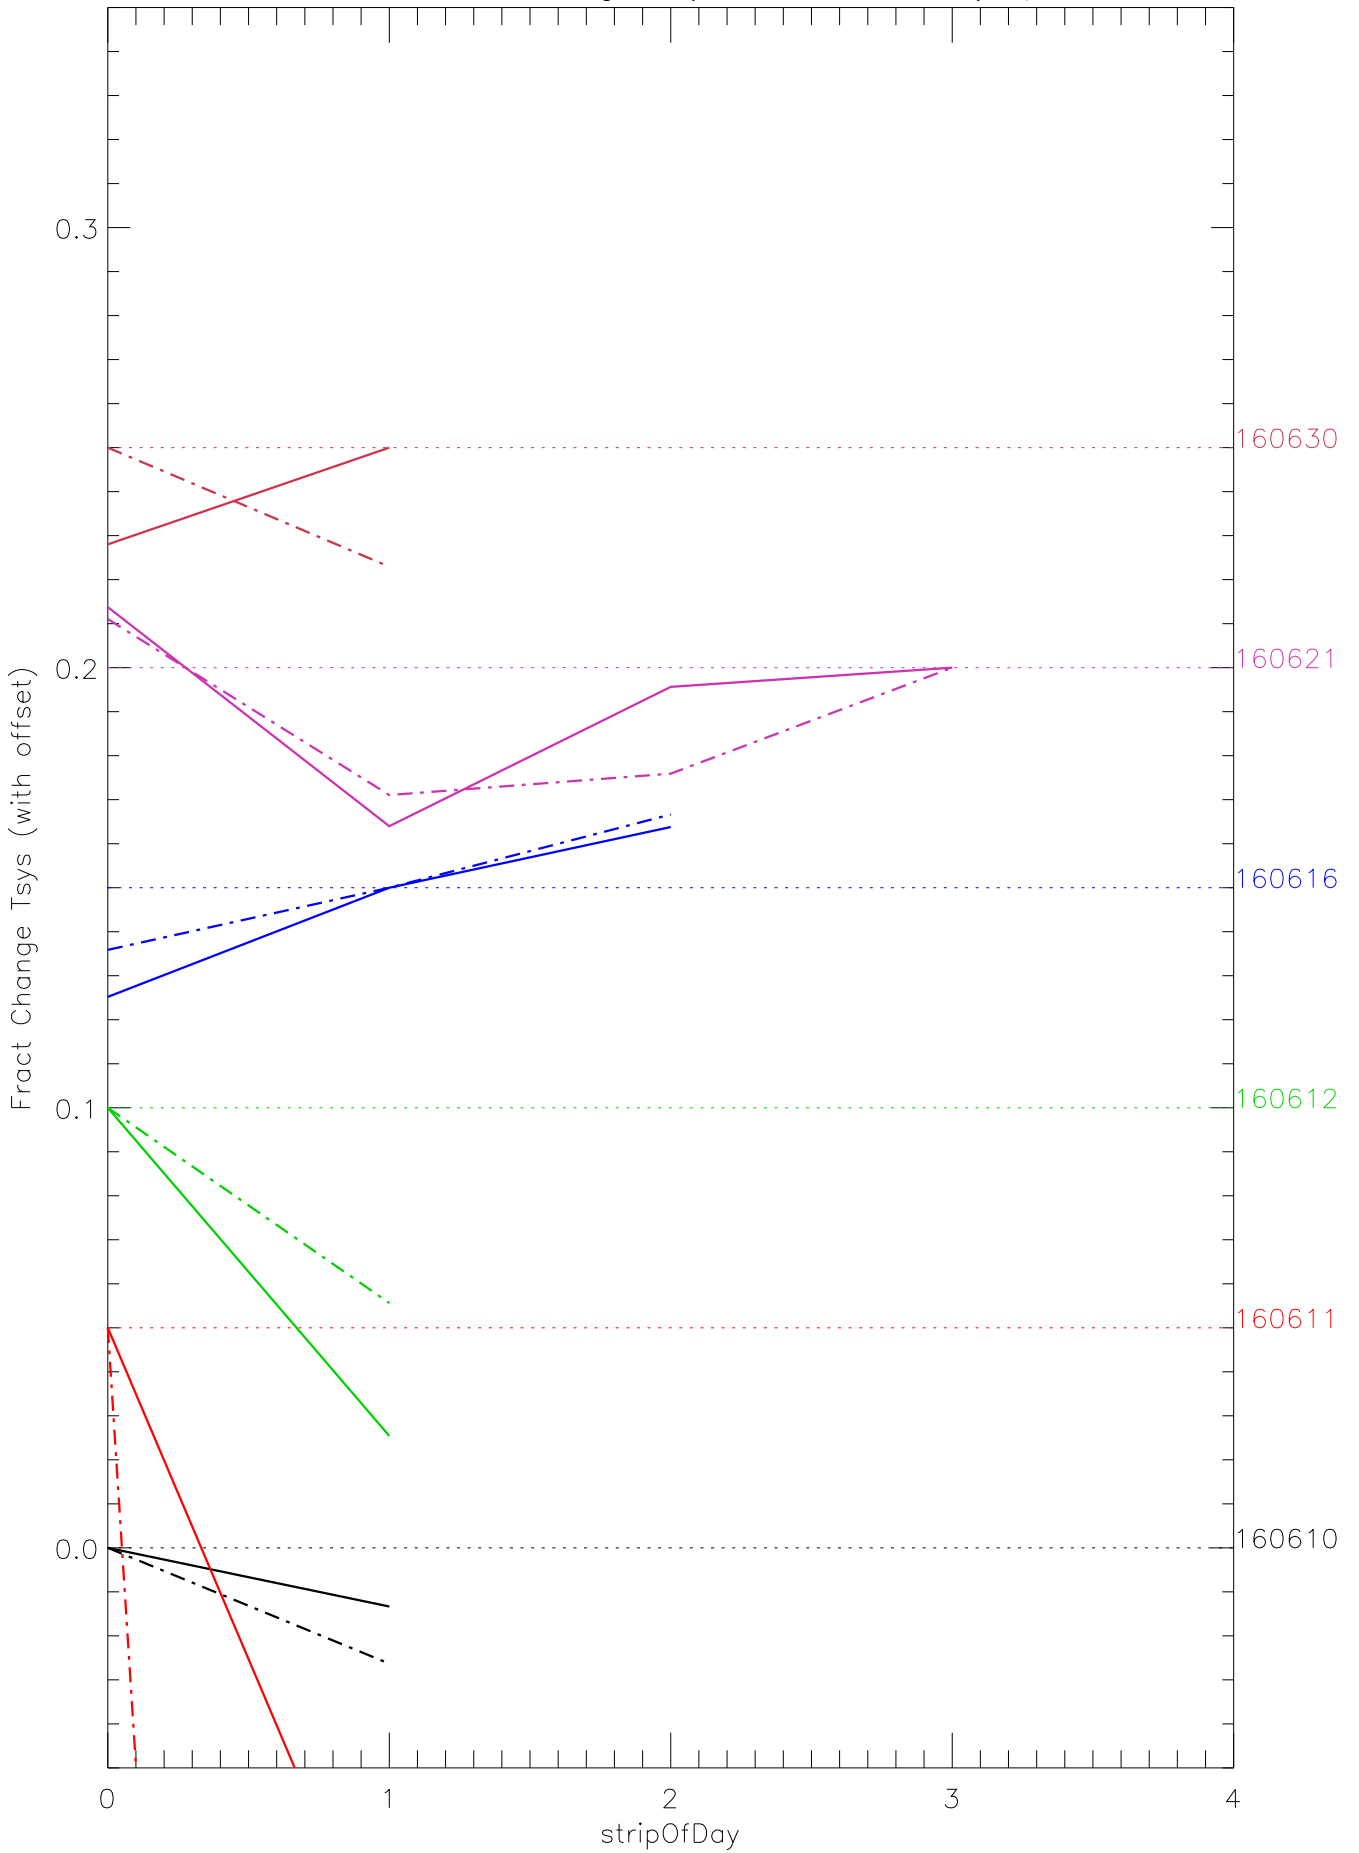

a2048 fractional change TsysK for each day. pixel:0

a2048 fractional change TsysK for each day. pixel:1

a2048 fractional change TsysK for each day. pixel:2

a2048 fractional change TsysK for each day. pixel:3

a2048 fractional change TsysK for each day. pixel:4

a2048 fractional change TsysK for each day. pixel:5

a2048 fractional change TsysK for each day. pixel:6