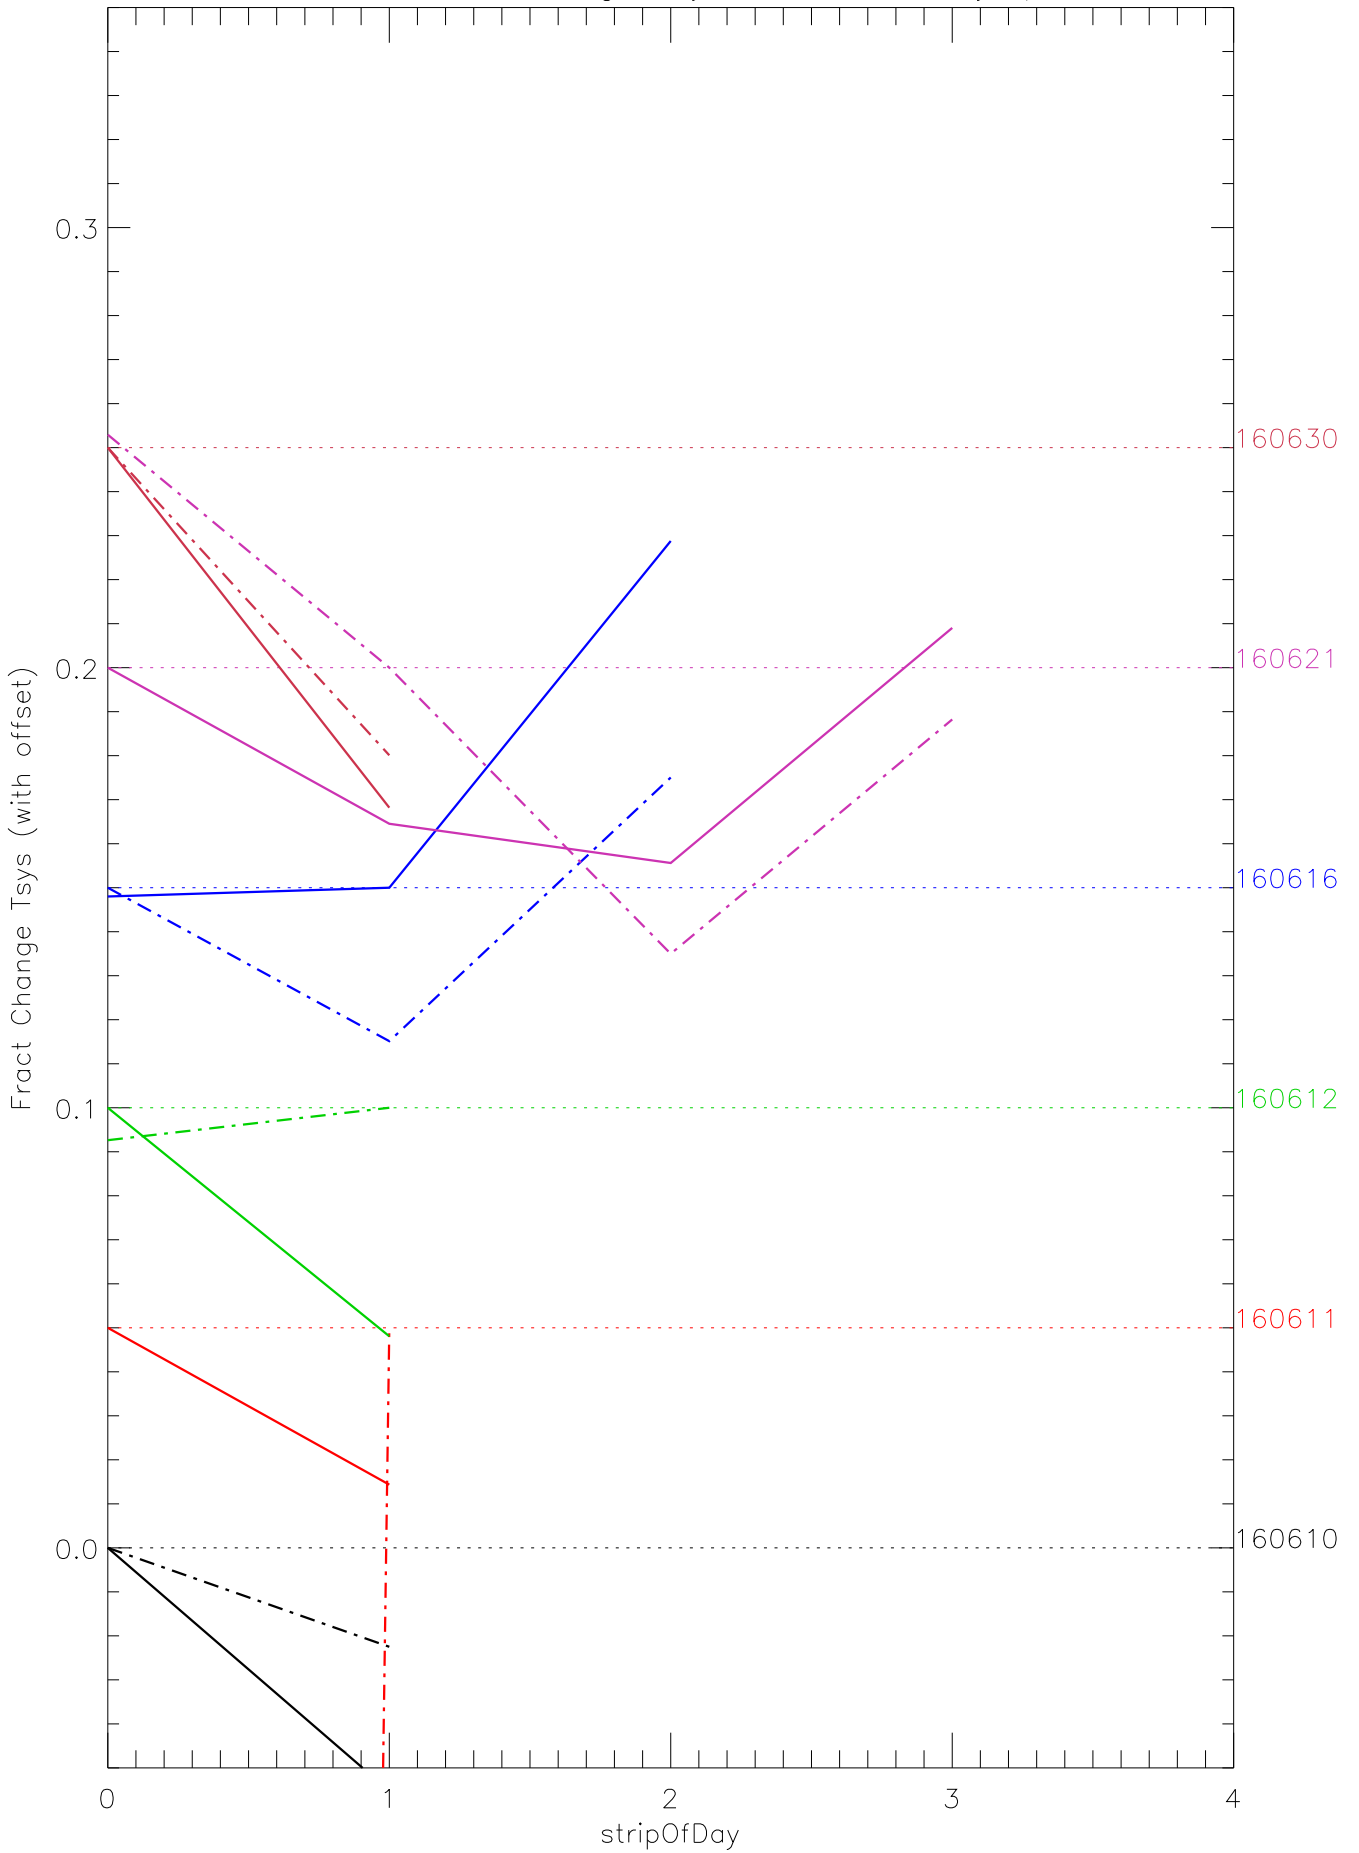

a2048 fractional change TsysK for each day. pixel:0

a2048 fractional change TsysK for each day. pixel:1

a2048 fractional change TsysK for each day. pixel:2

a2048 fractional change TsysK for each day. pixel:3

a2048 fractional change TsysK for each day. pixel:4

a2048 fractional change TsysK for each day. pixel:5

a2048 fractional change TsysK for each day. pixel:6