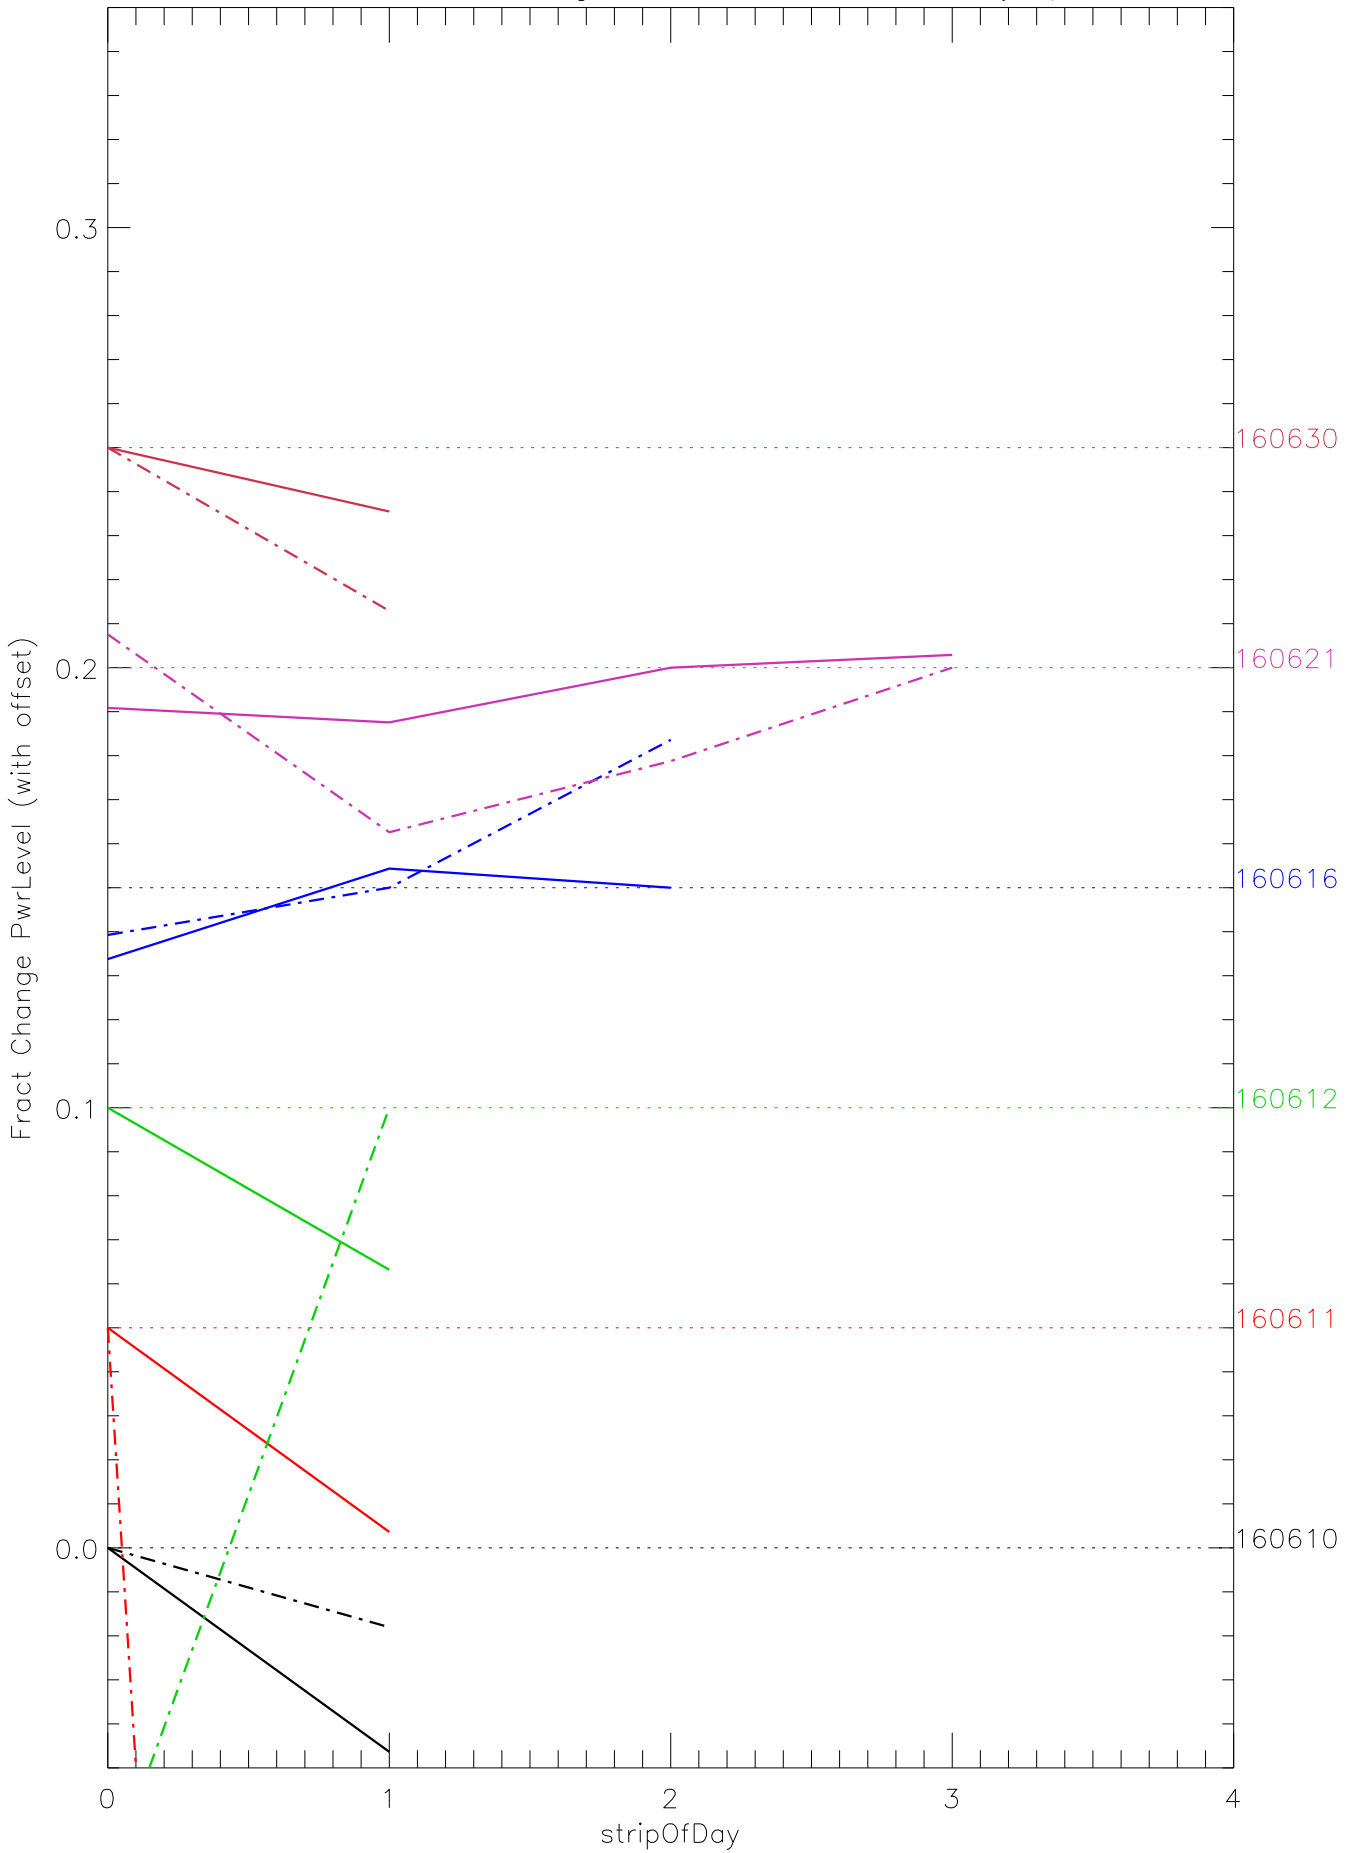

a2048 fractional change PwrLevel for each day. pixel:0

a2048 fractional change PwrLevel for each day. pixel:1

a2048 fractional change PwrLevel for each day. pixel:2

a2048 fractional change PwrLevel for each day. pixel:3

a2048 fractional change PwrLevel for each day. pixel:4

a2048 fractional change PwrLevel for each day. pixel:5

a2048 fractional change PwrLevel for each day. pixel:6