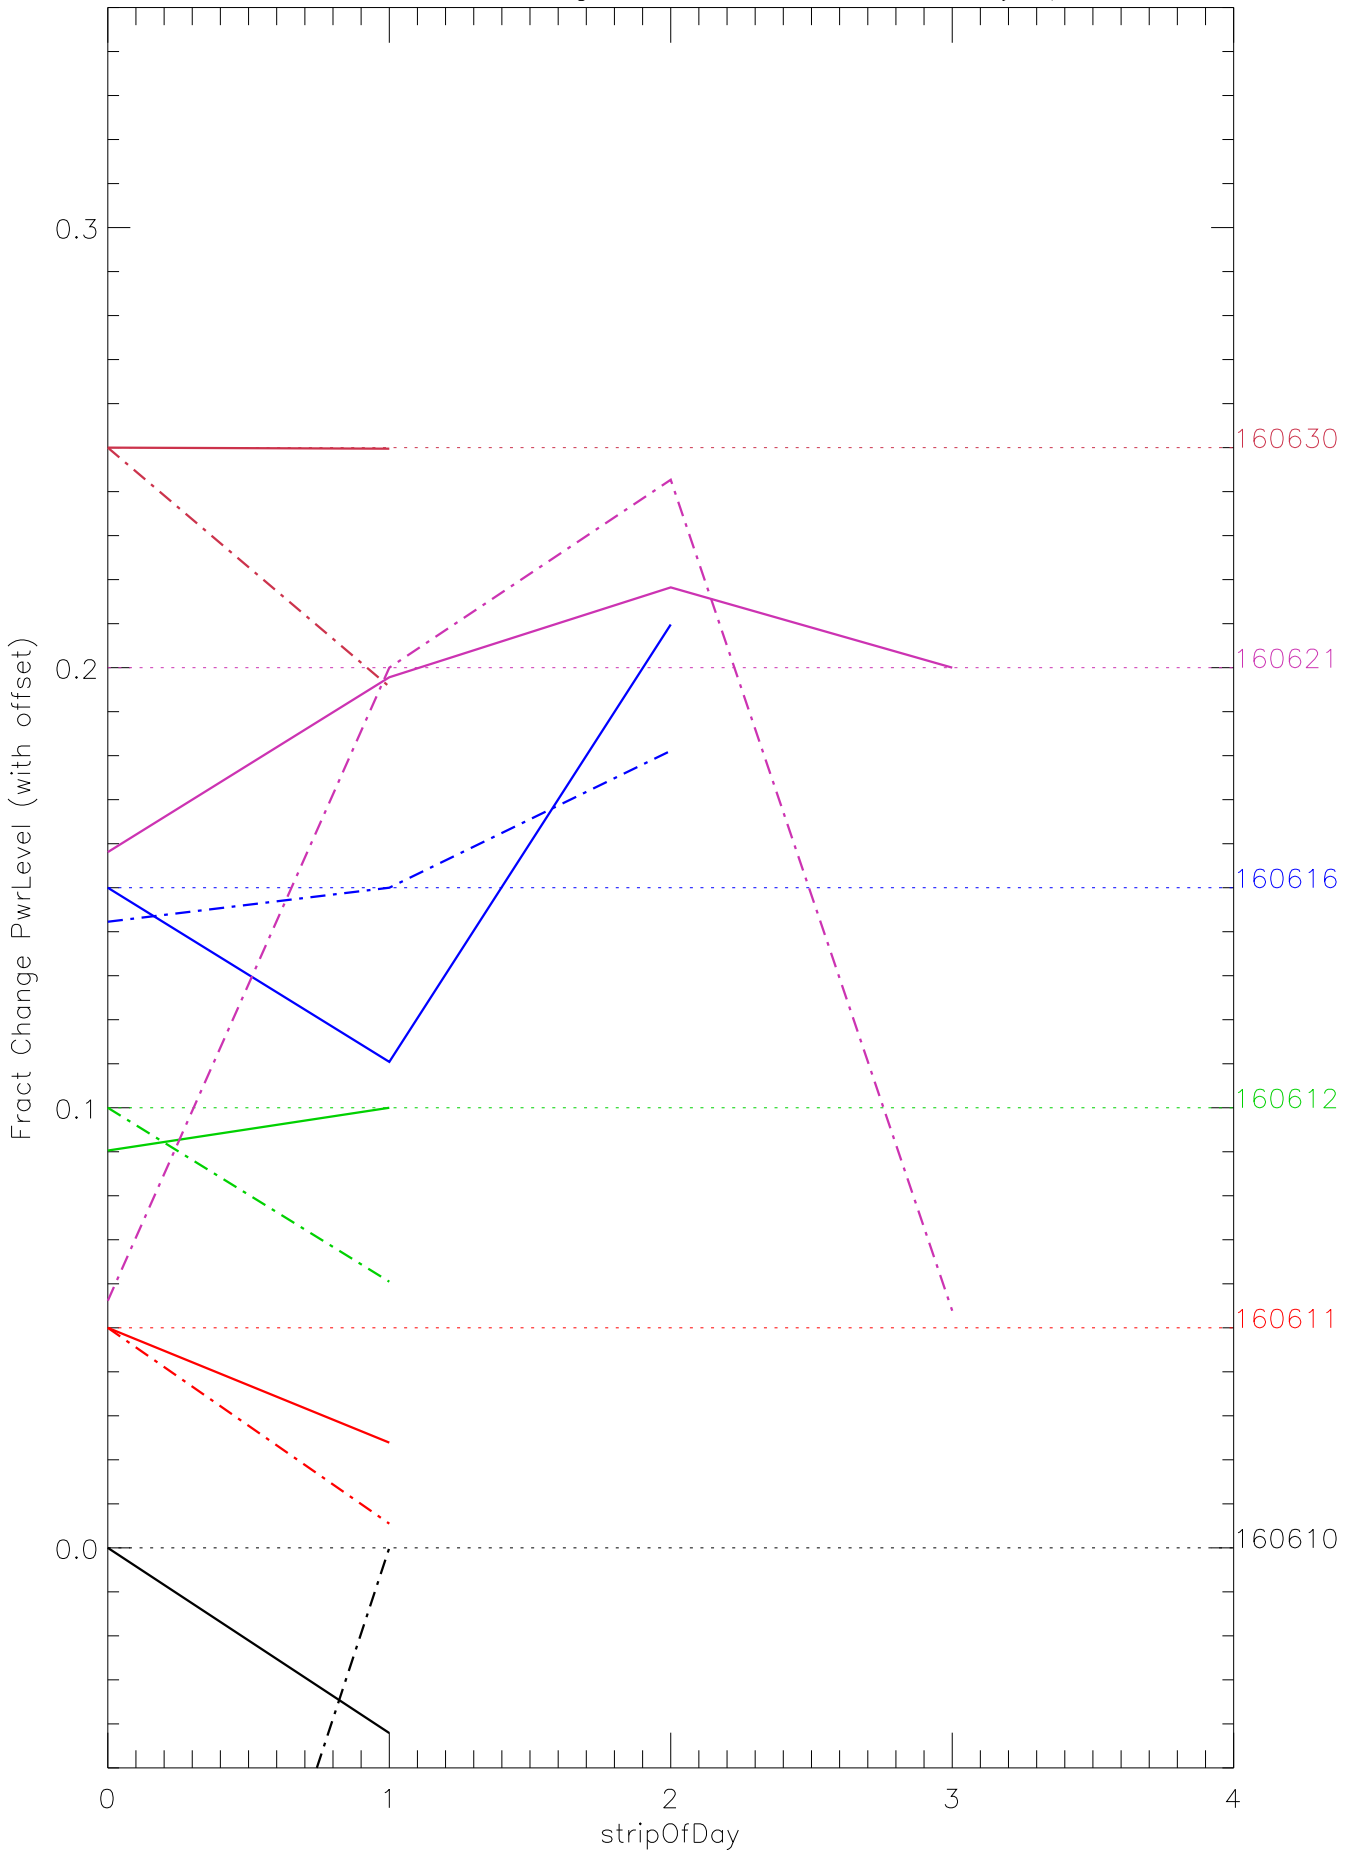

a2048 fractional change PwrLevel for each day. pixel:0

a2048 fractional change PwrLevel for each day. pixel:1

a2048 fractional change PwrLevel for each day. pixel:2

a2048 fractional change PwrLevel for each day. pixel:3

a2048 fractional change PwrLevel for each day. pixel:4

a2048 fractional change PwrLevel for each day. pixel:5

a2048 fractional change PwrLevel for each day. pixel:6