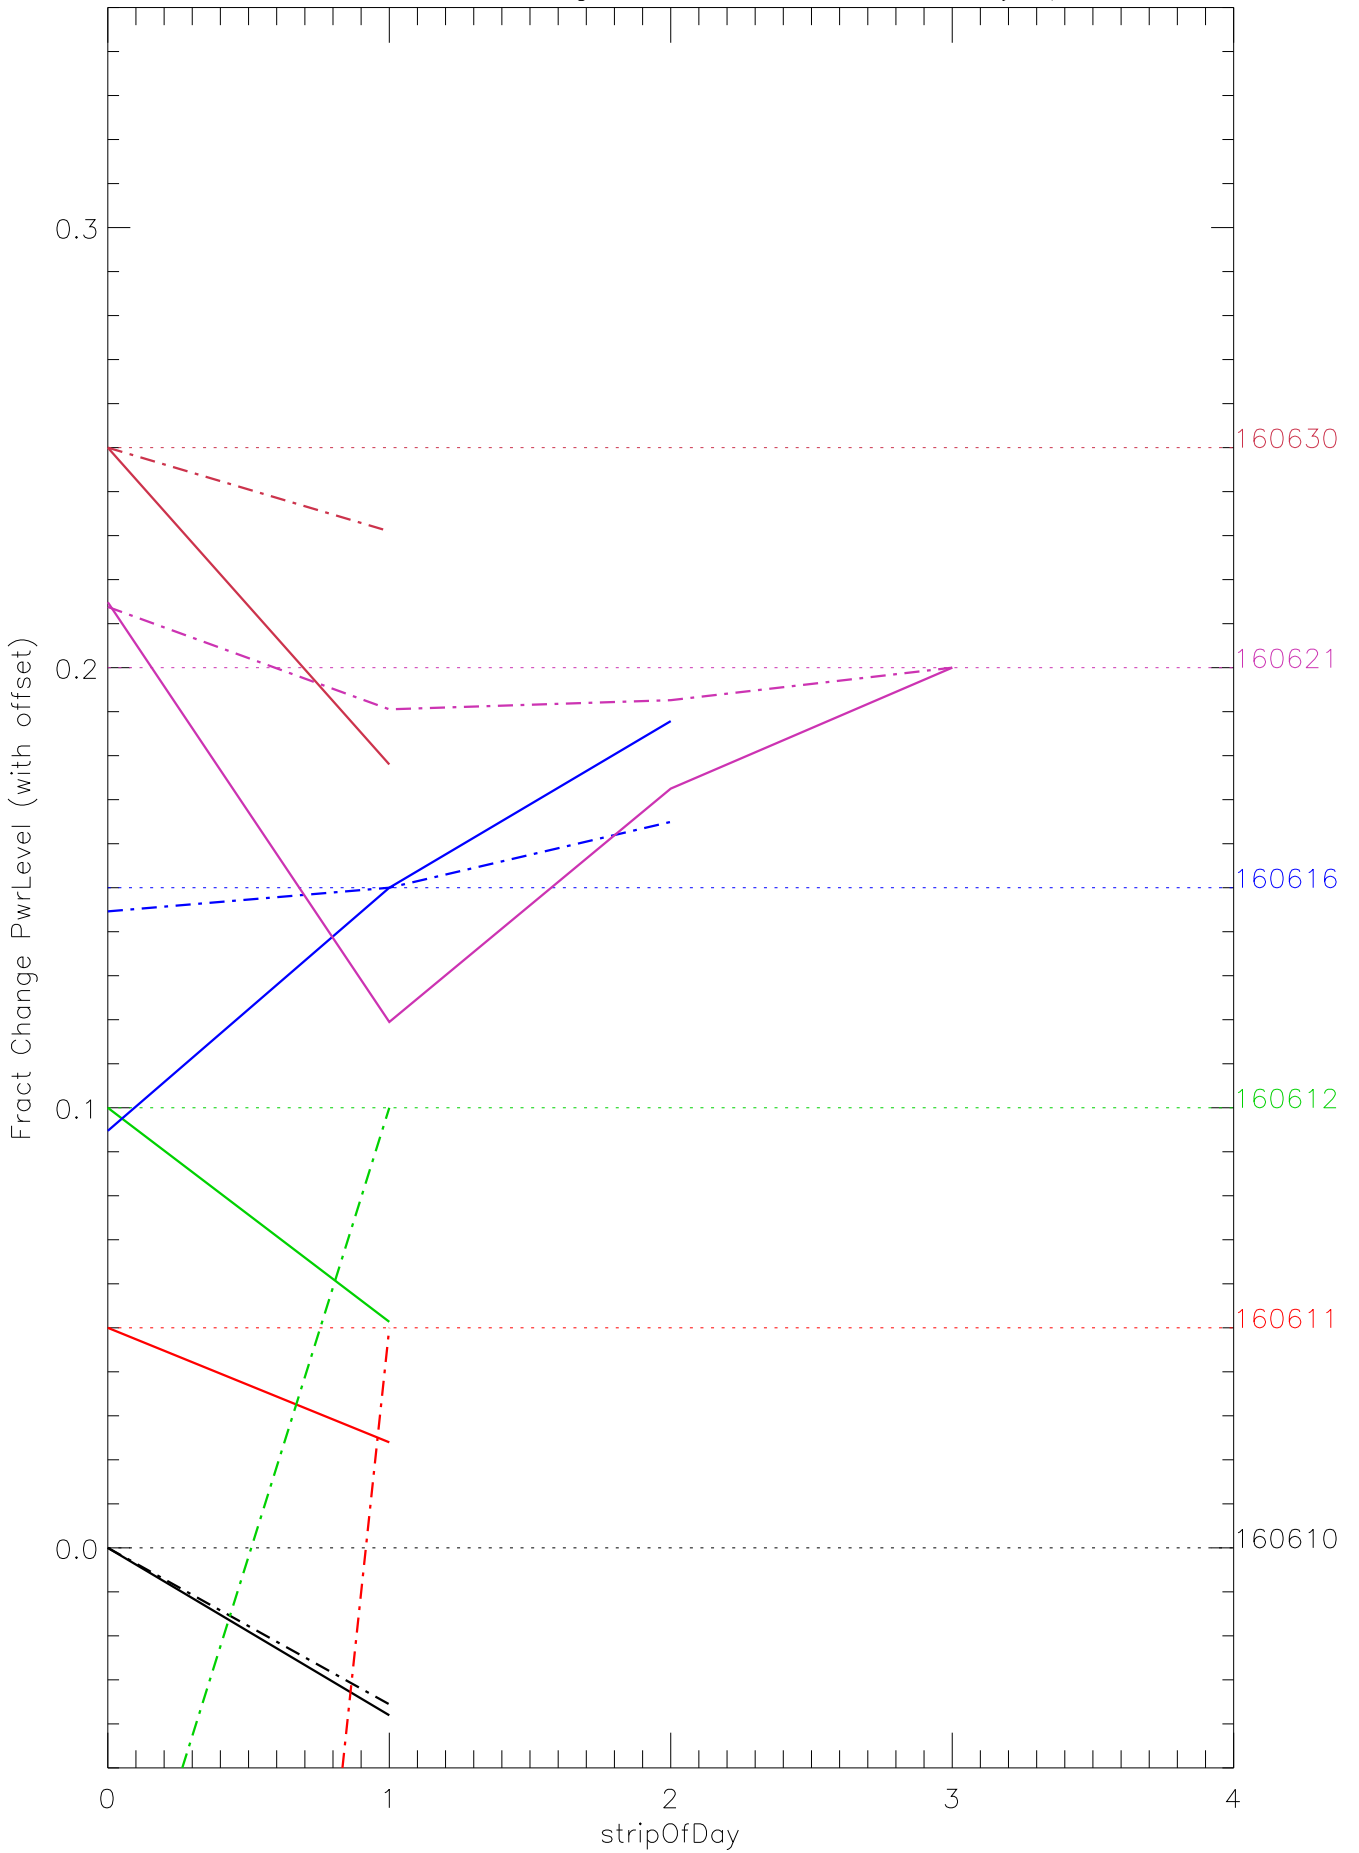

a2048 fractional change PwrLevel for each day. pixel:0

a2048 fractional change PwrLevel for each day. pixel:1

a2048 fractional change PwrLevel for each day. pixel:2

a2048 fractional change PwrLevel for each day. pixel:3

a2048 fractional change PwrLevel for each day. pixel:4

a2048 fractional change PwrLevel for each day. pixel:5

a2048 fractional change PwrLevel for each day. pixel:6