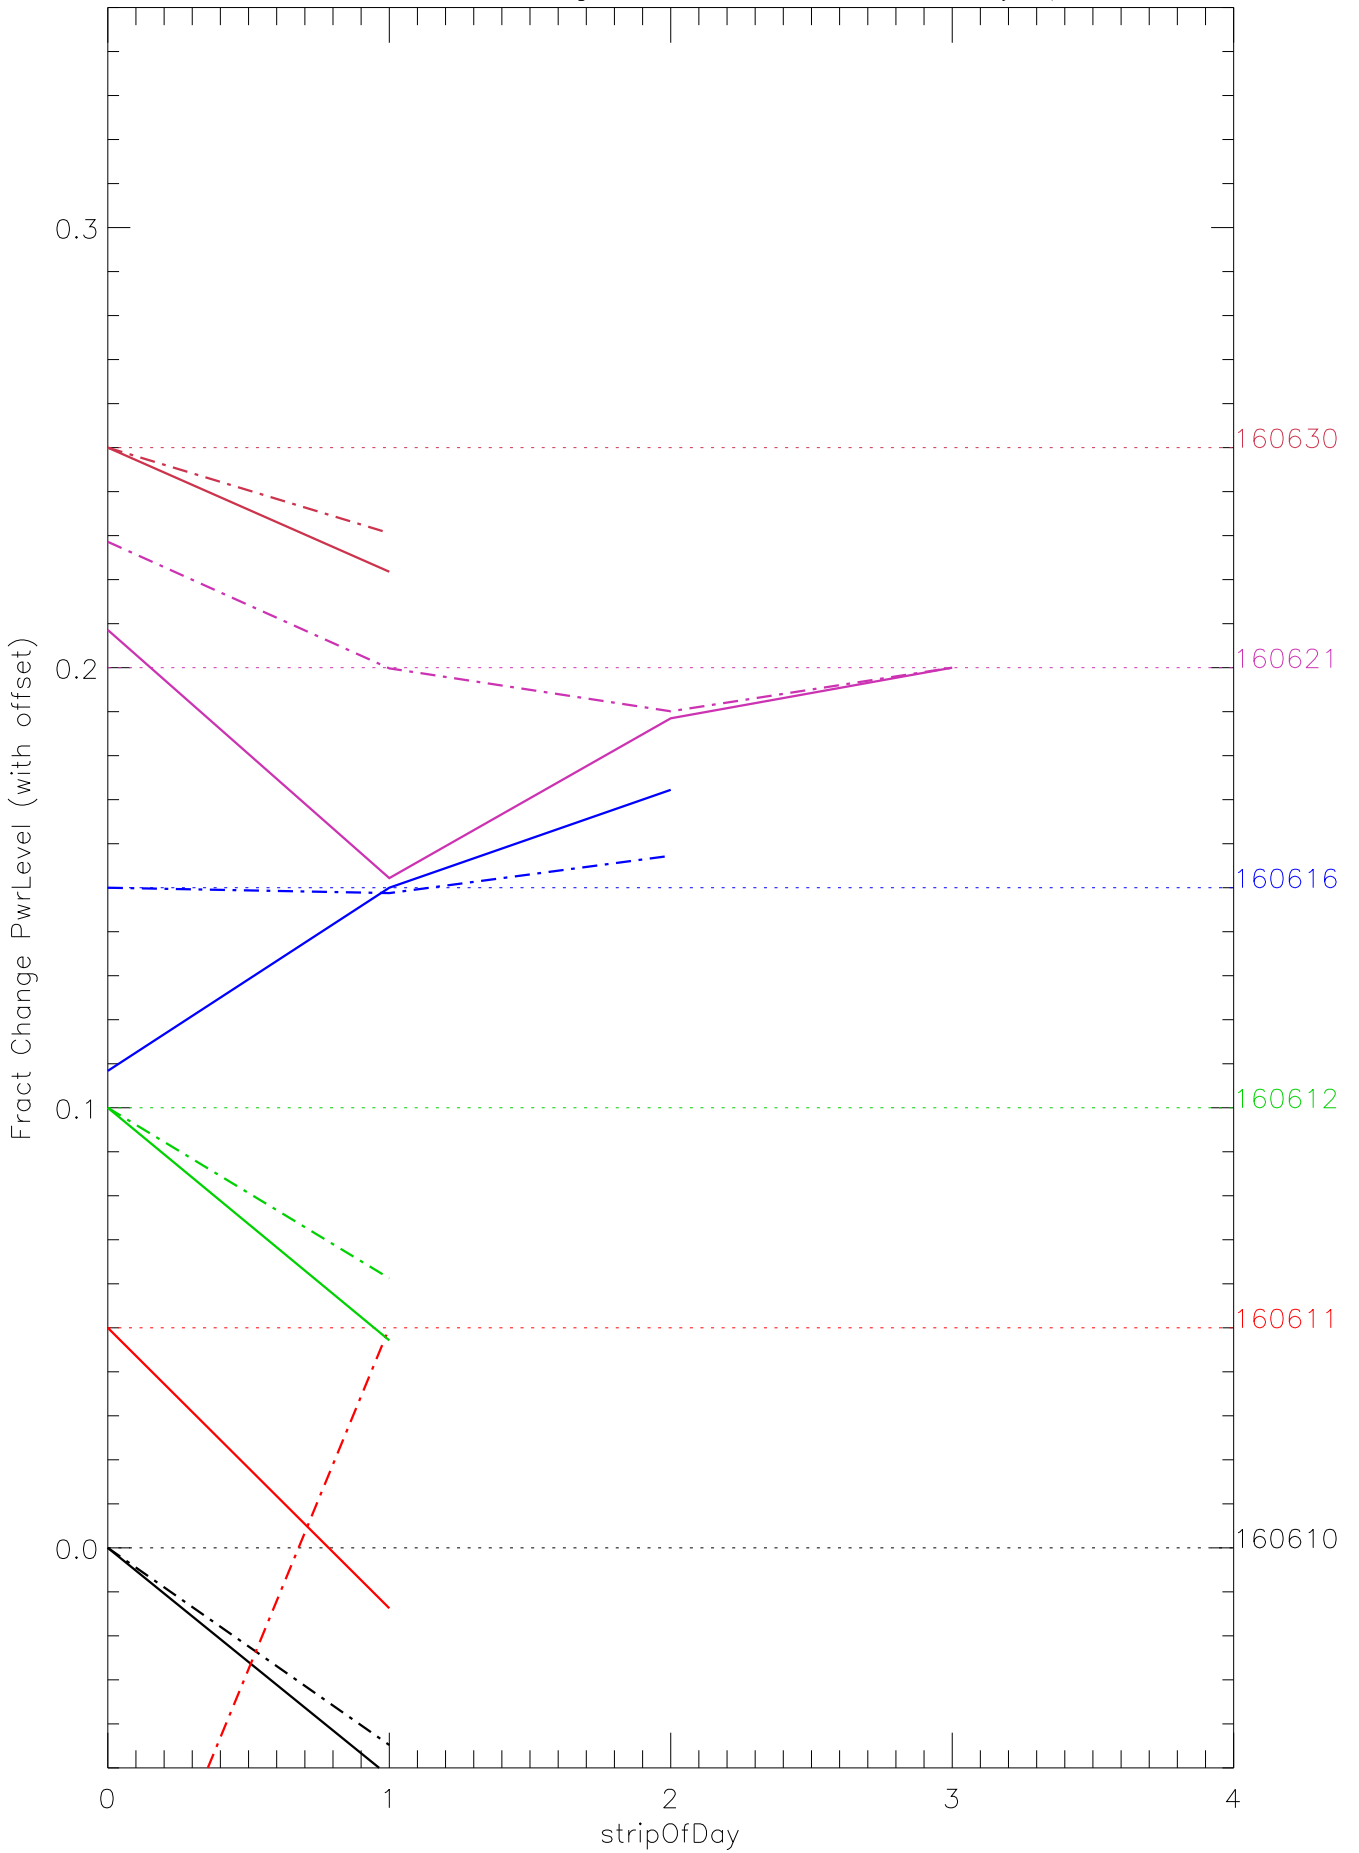

a2048 fractional change PwrLevel for each day. pixel:0

a2048 fractional change PwrLevel for each day. pixel:1

a2048 fractional change PwrLevel for each day. pixel:2

a2048 fractional change PwrLevel for each day. pixel:3

a2048 fractional change PwrLevel for each day. pixel:4

a2048 fractional change PwrLevel for each day. pixel:5

a2048 fractional change PwrLevel for each day. pixel:6