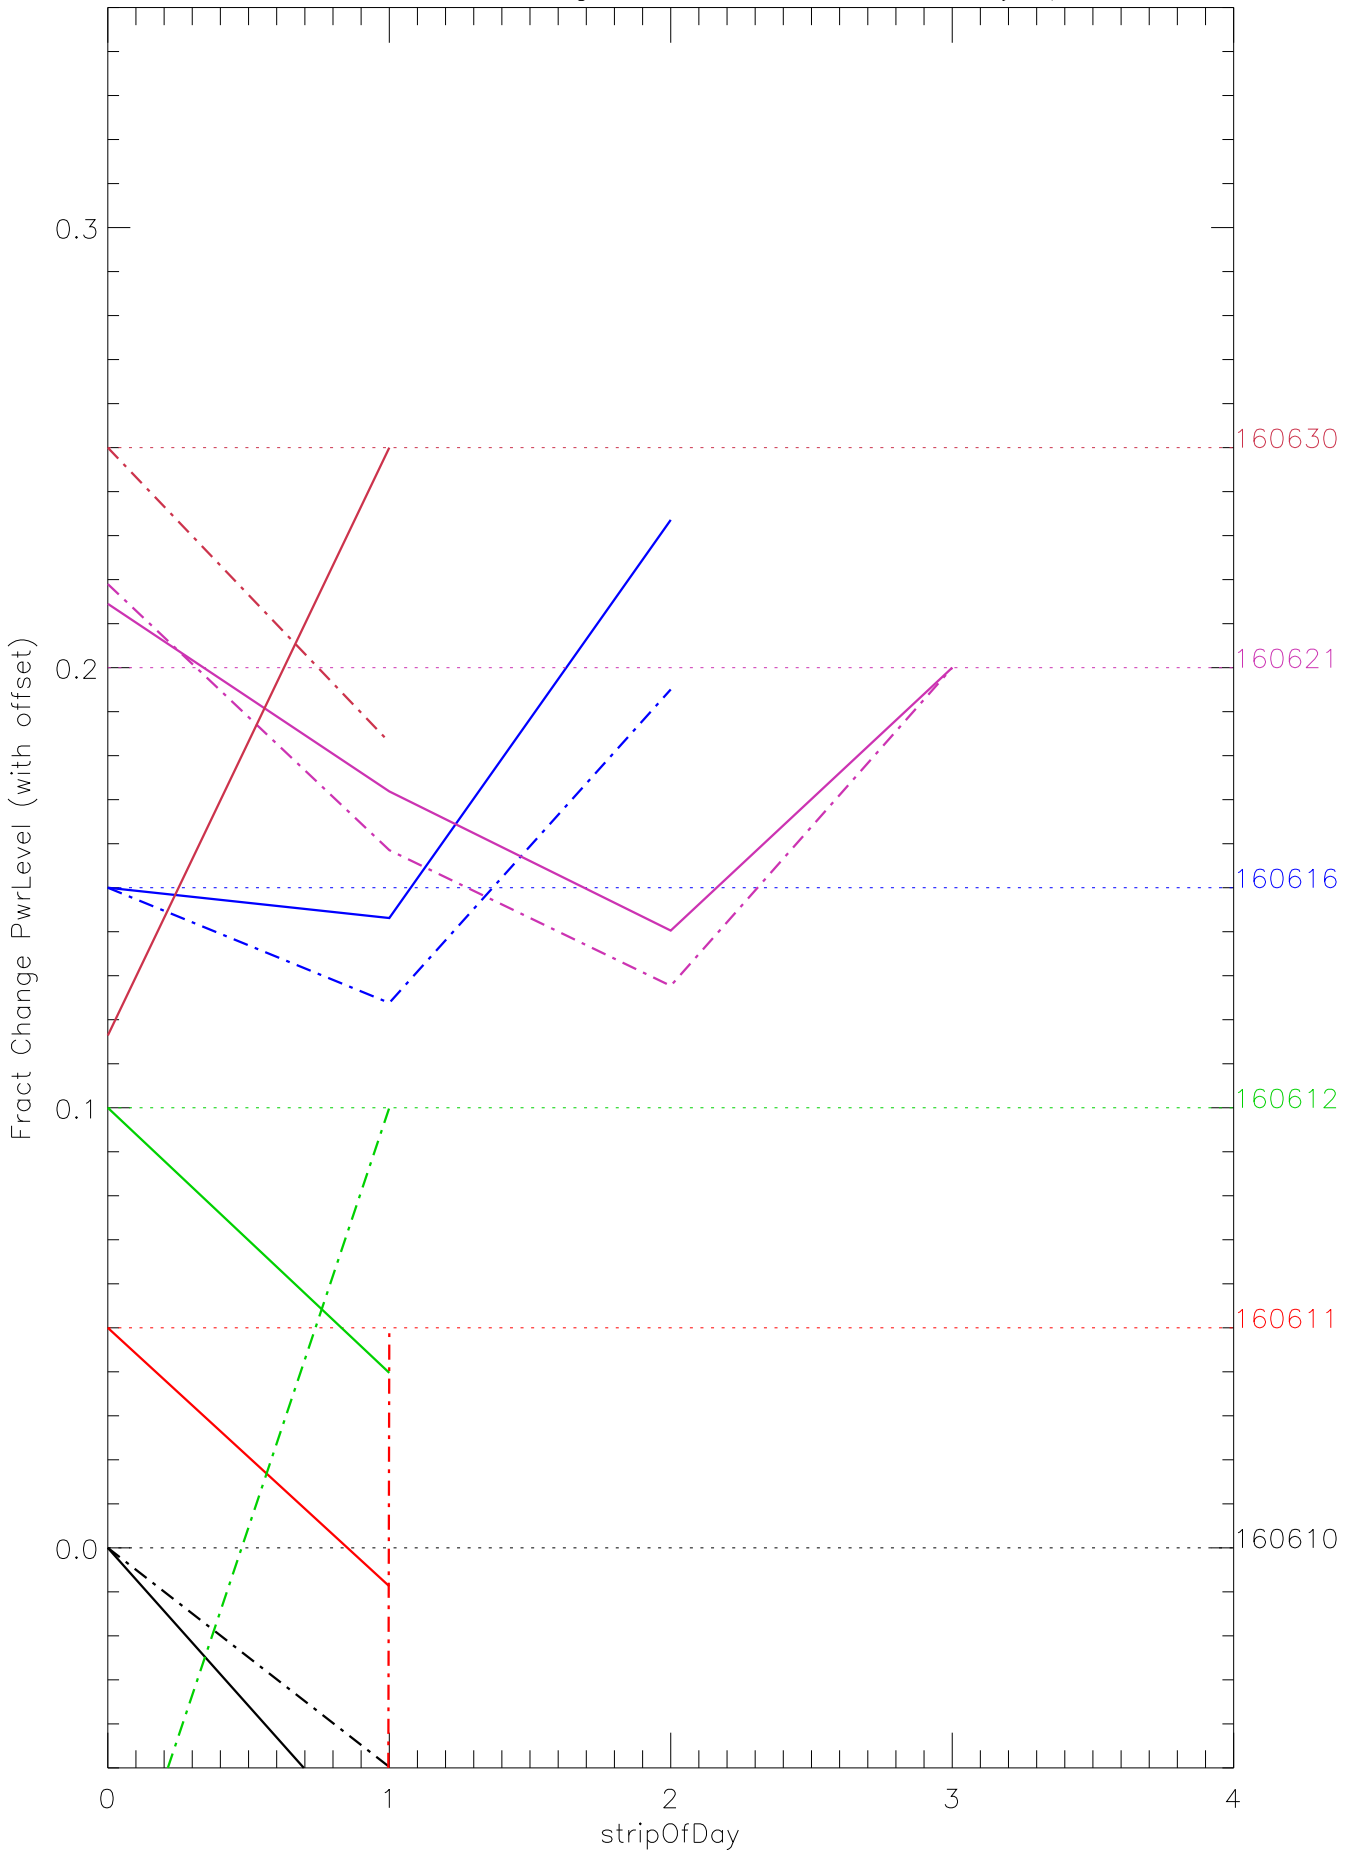

a2048 fractional change PwrLevel for each day. pixel:0

a2048 fractional change PwrLevel for each day. pixel:1

a2048 fractional change PwrLevel for each day. pixel:2

a2048 fractional change PwrLevel for each day. pixel:3

a2048 fractional change PwrLevel for each day. pixel:4

a2048 fractional change PwrLevel for each day. pixel:5

a2048 fractional change PwrLevel for each day. pixel:6