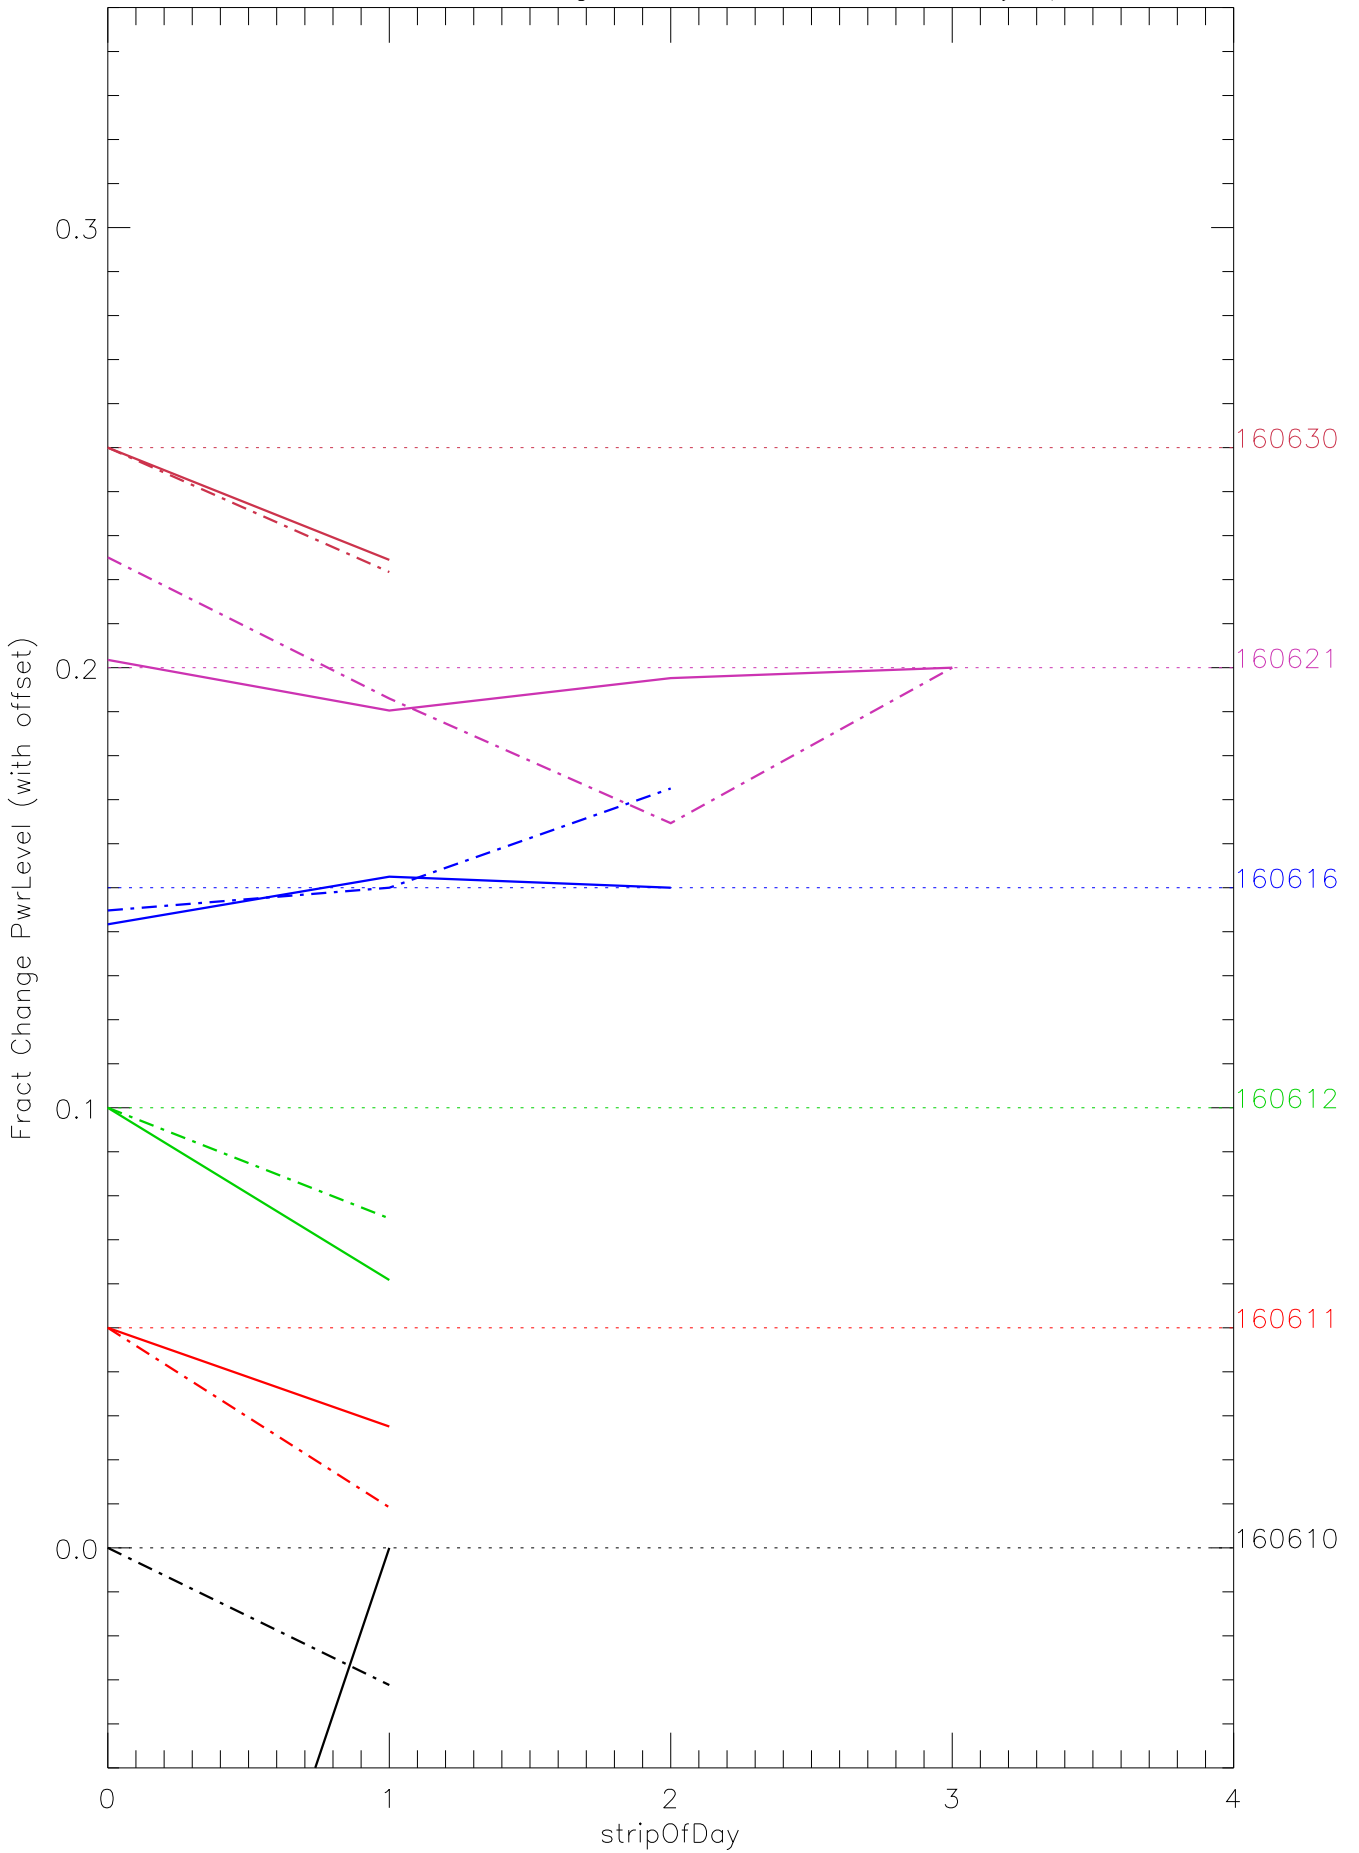

a2048 fractional change PwrLevel for each day. pixel:0

a2048 fractional change PwrLevel for each day. pixel:1

a2048 fractional change PwrLevel for each day. pixel:2

a2048 fractional change PwrLevel for each day. pixel:3

a2048 fractional change PwrLevel for each day. pixel:4

a2048 fractional change PwrLevel for each day. pixel:5

a2048 fractional change PwrLevel for each day. pixel:6