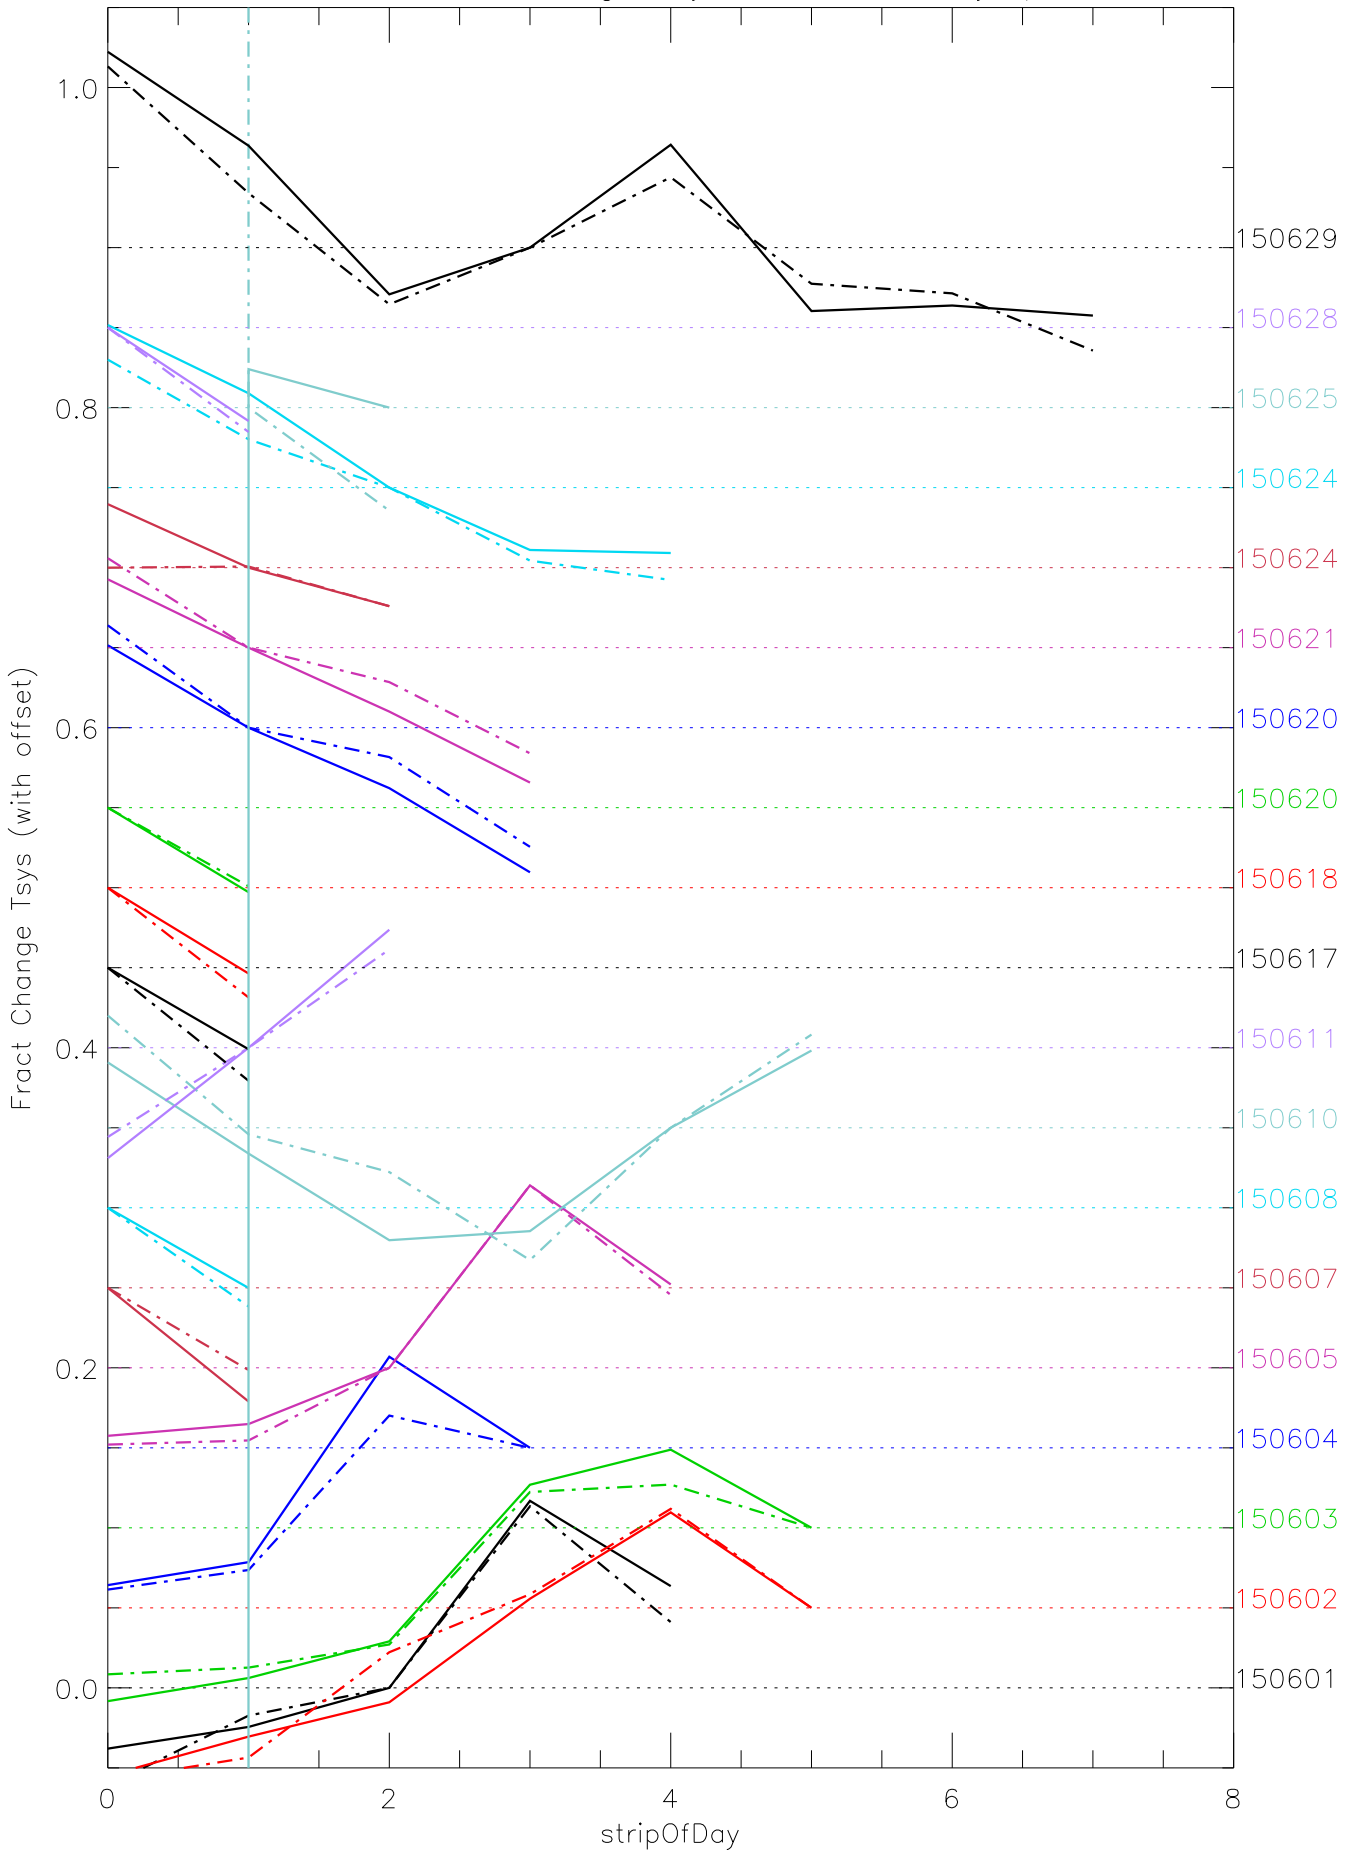

a2048 fractional change TsysK for each day. pixel:0

a2048 fractional change TsysK for each day. pixel:1

a2048 fractional change TsysK for each day. pixel:2

a2048 fractional change TsysK for each day. pixel:3

a2048 fractional change TsysK for each day. pixel:4

a2048 fractional change TsysK for each day. pixel:5

a2048 fractional change TsysK for each day. pixel:6