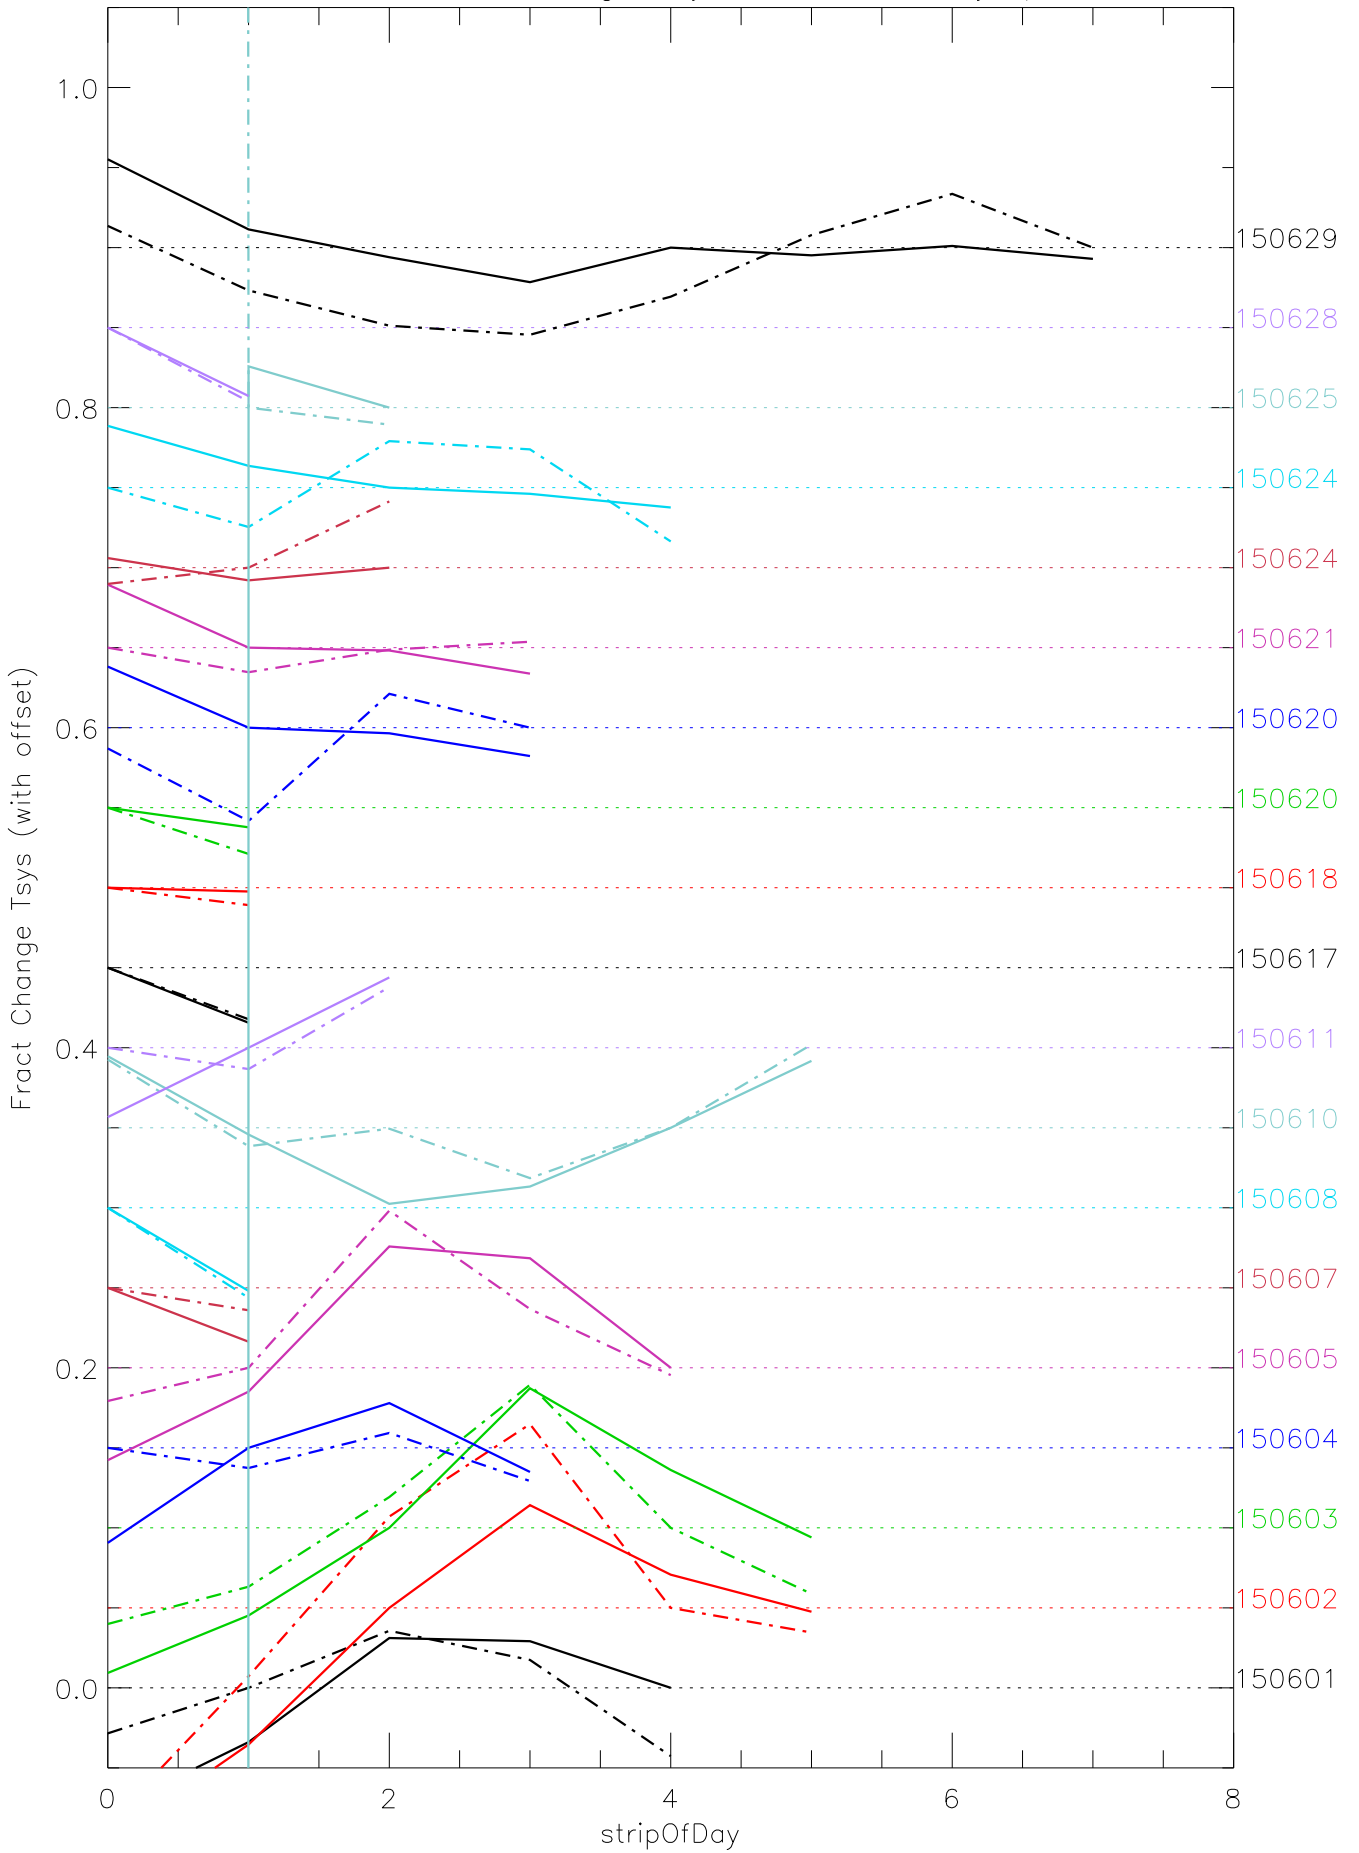

a2048 fractional change TsysK for each day. pixel:0

a2048 fractional change TsysK for each day. pixel:1

a2048 fractional change TsysK for each day. pixel:2

a2048 fractional change TsysK for each day. pixel:3

a2048 fractional change TsysK for each day. pixel:4

a2048 fractional change TsysK for each day. pixel:5

a2048 fractional change TsysK for each day. pixel:6