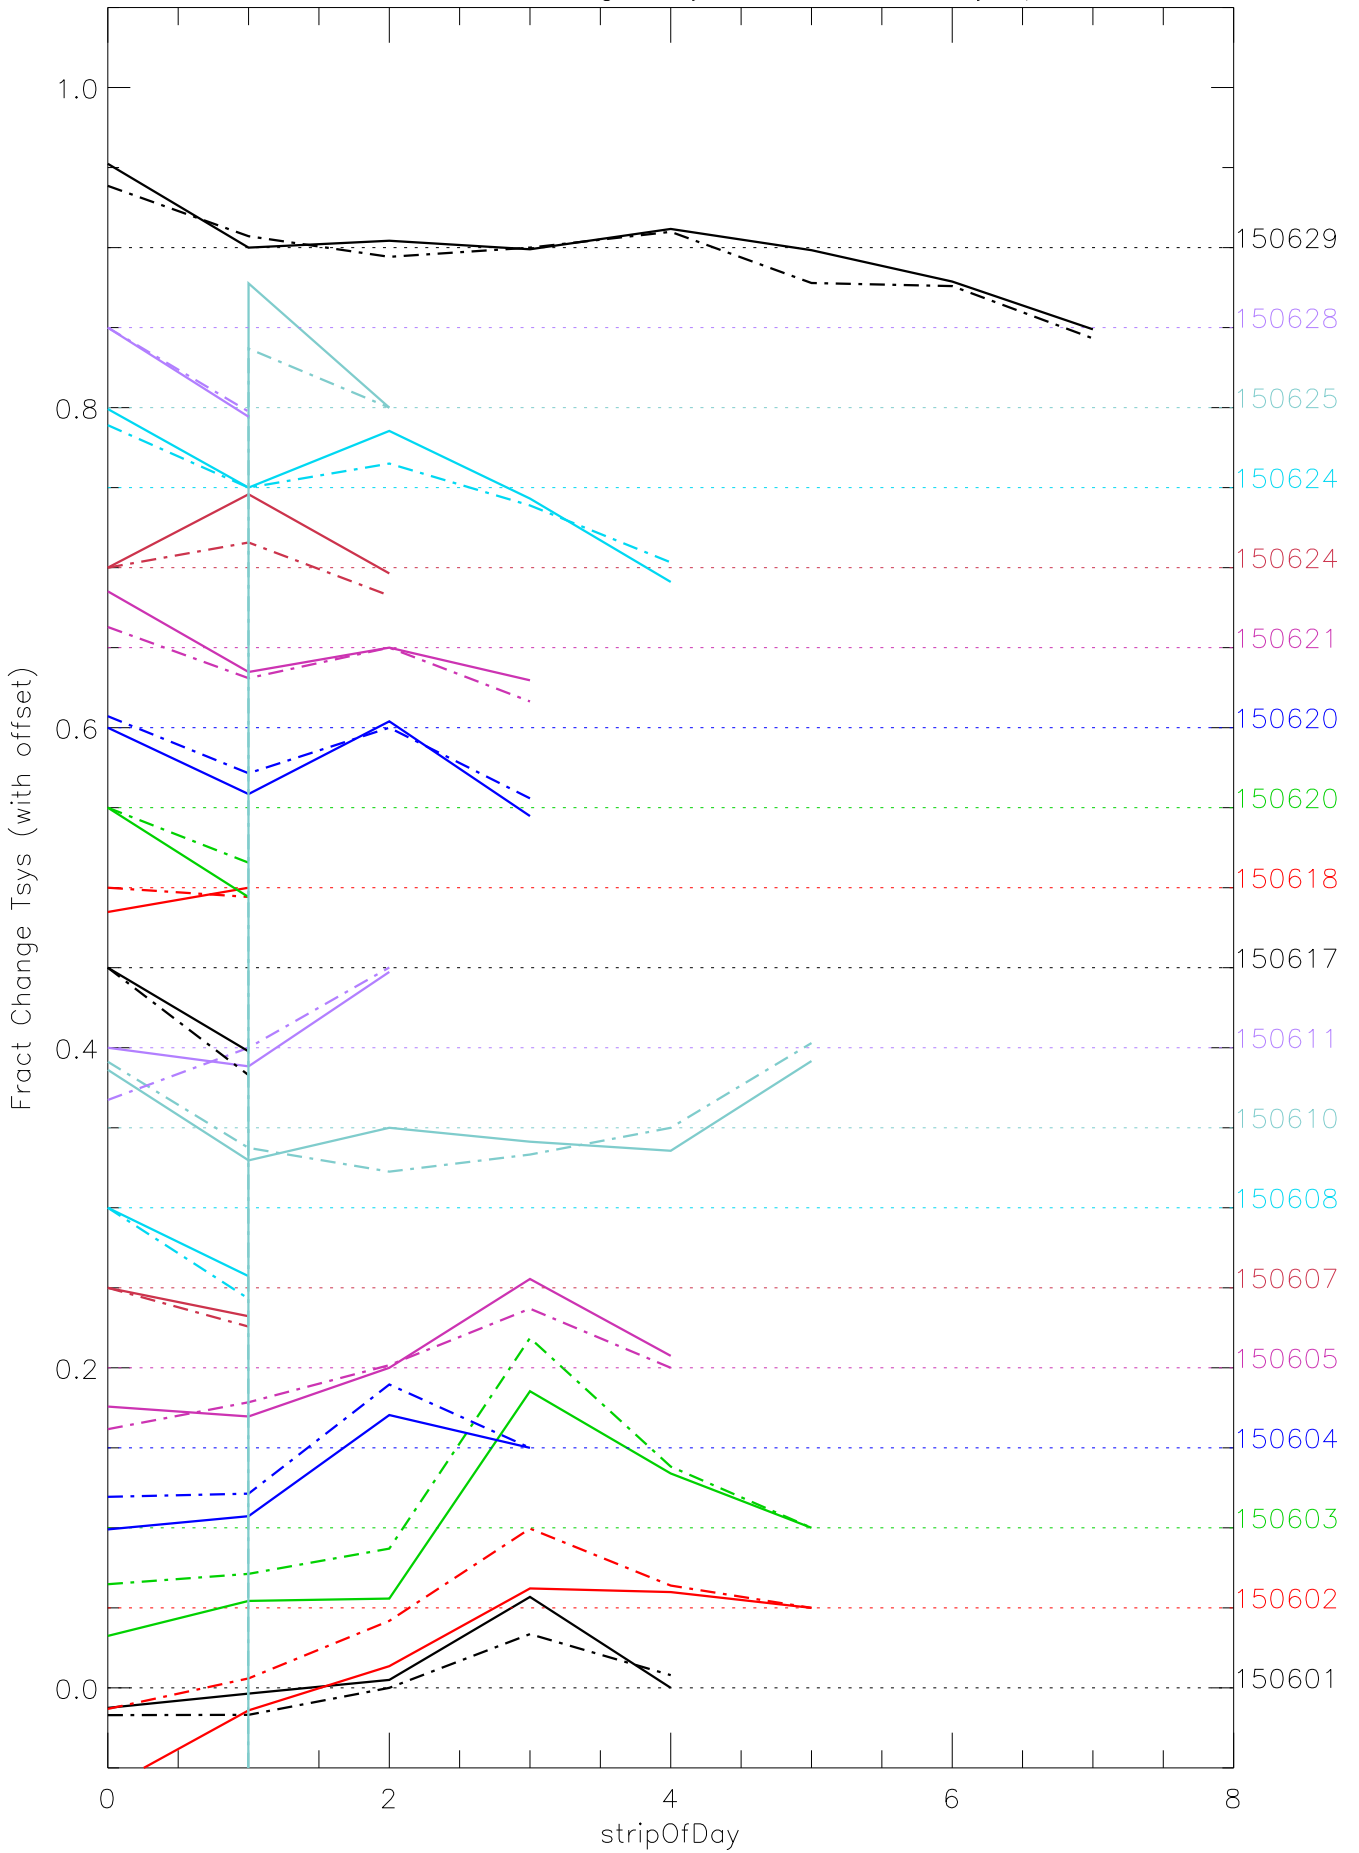

a2048 fractional change TsysK for each day. pixel:0

a2048 fractional change TsysK for each day. pixel:1

a2048 fractional change TsysK for each day. pixel:2

a2048 fractional change TsysK for each day. pixel:3

a2048 fractional change TsysK for each day. pixel:4

a2048 fractional change TsysK for each day. pixel:5

a2048 fractional change TsysK for each day. pixel:6