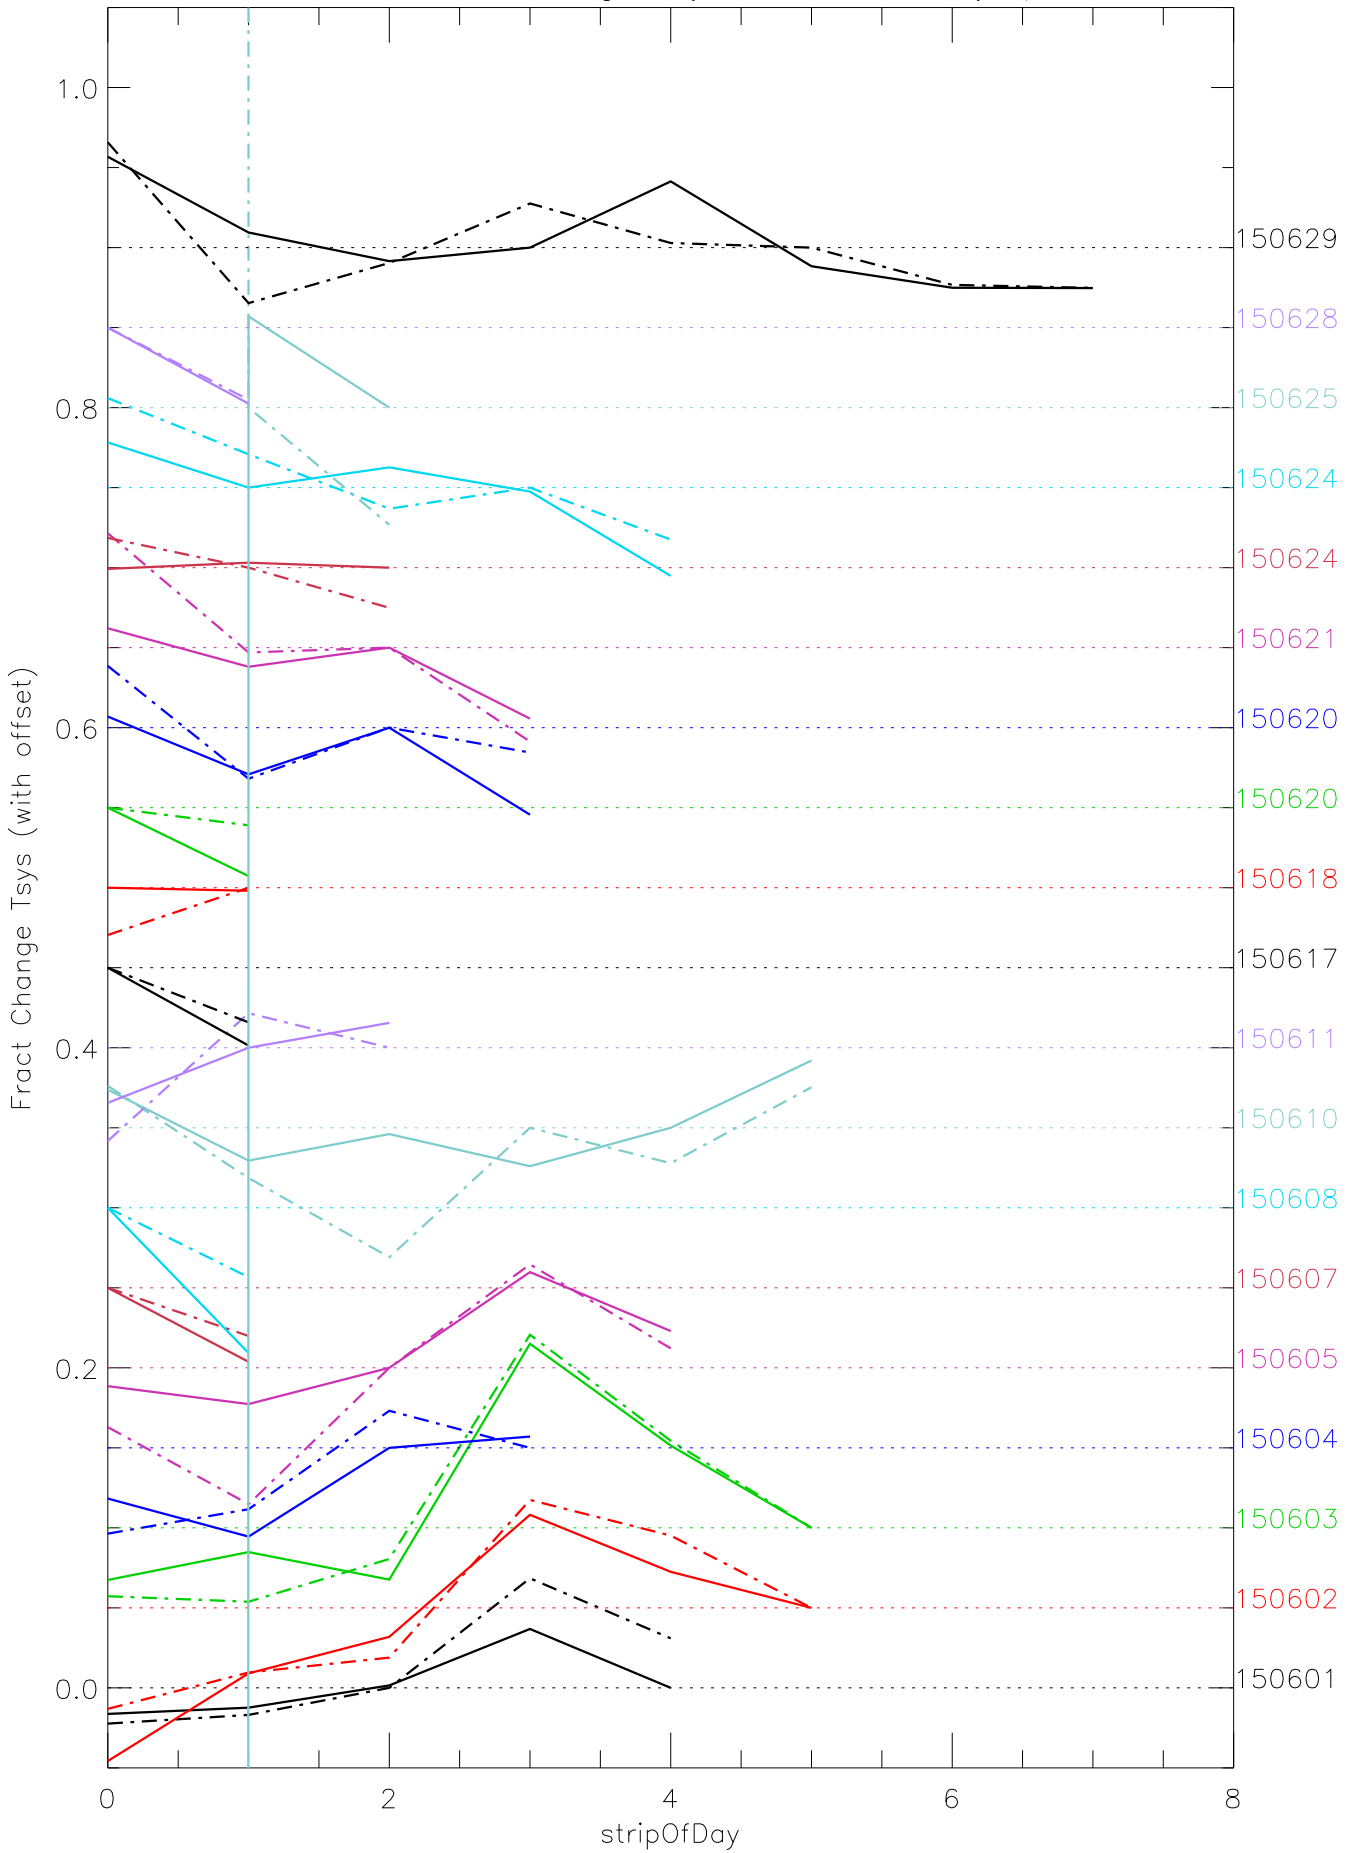

a2048 fractional change TsysK for each day. pixel:0

a2048 fractional change TsysK for each day. pixel:1

a2048 fractional change TsysK for each day. pixel:2

a2048 fractional change TsysK for each day. pixel:3

a2048 fractional change TsysK for each day. pixel:4

a2048 fractional change TsysK for each day. pixel:5

a2048 fractional change TsysK for each day. pixel:6