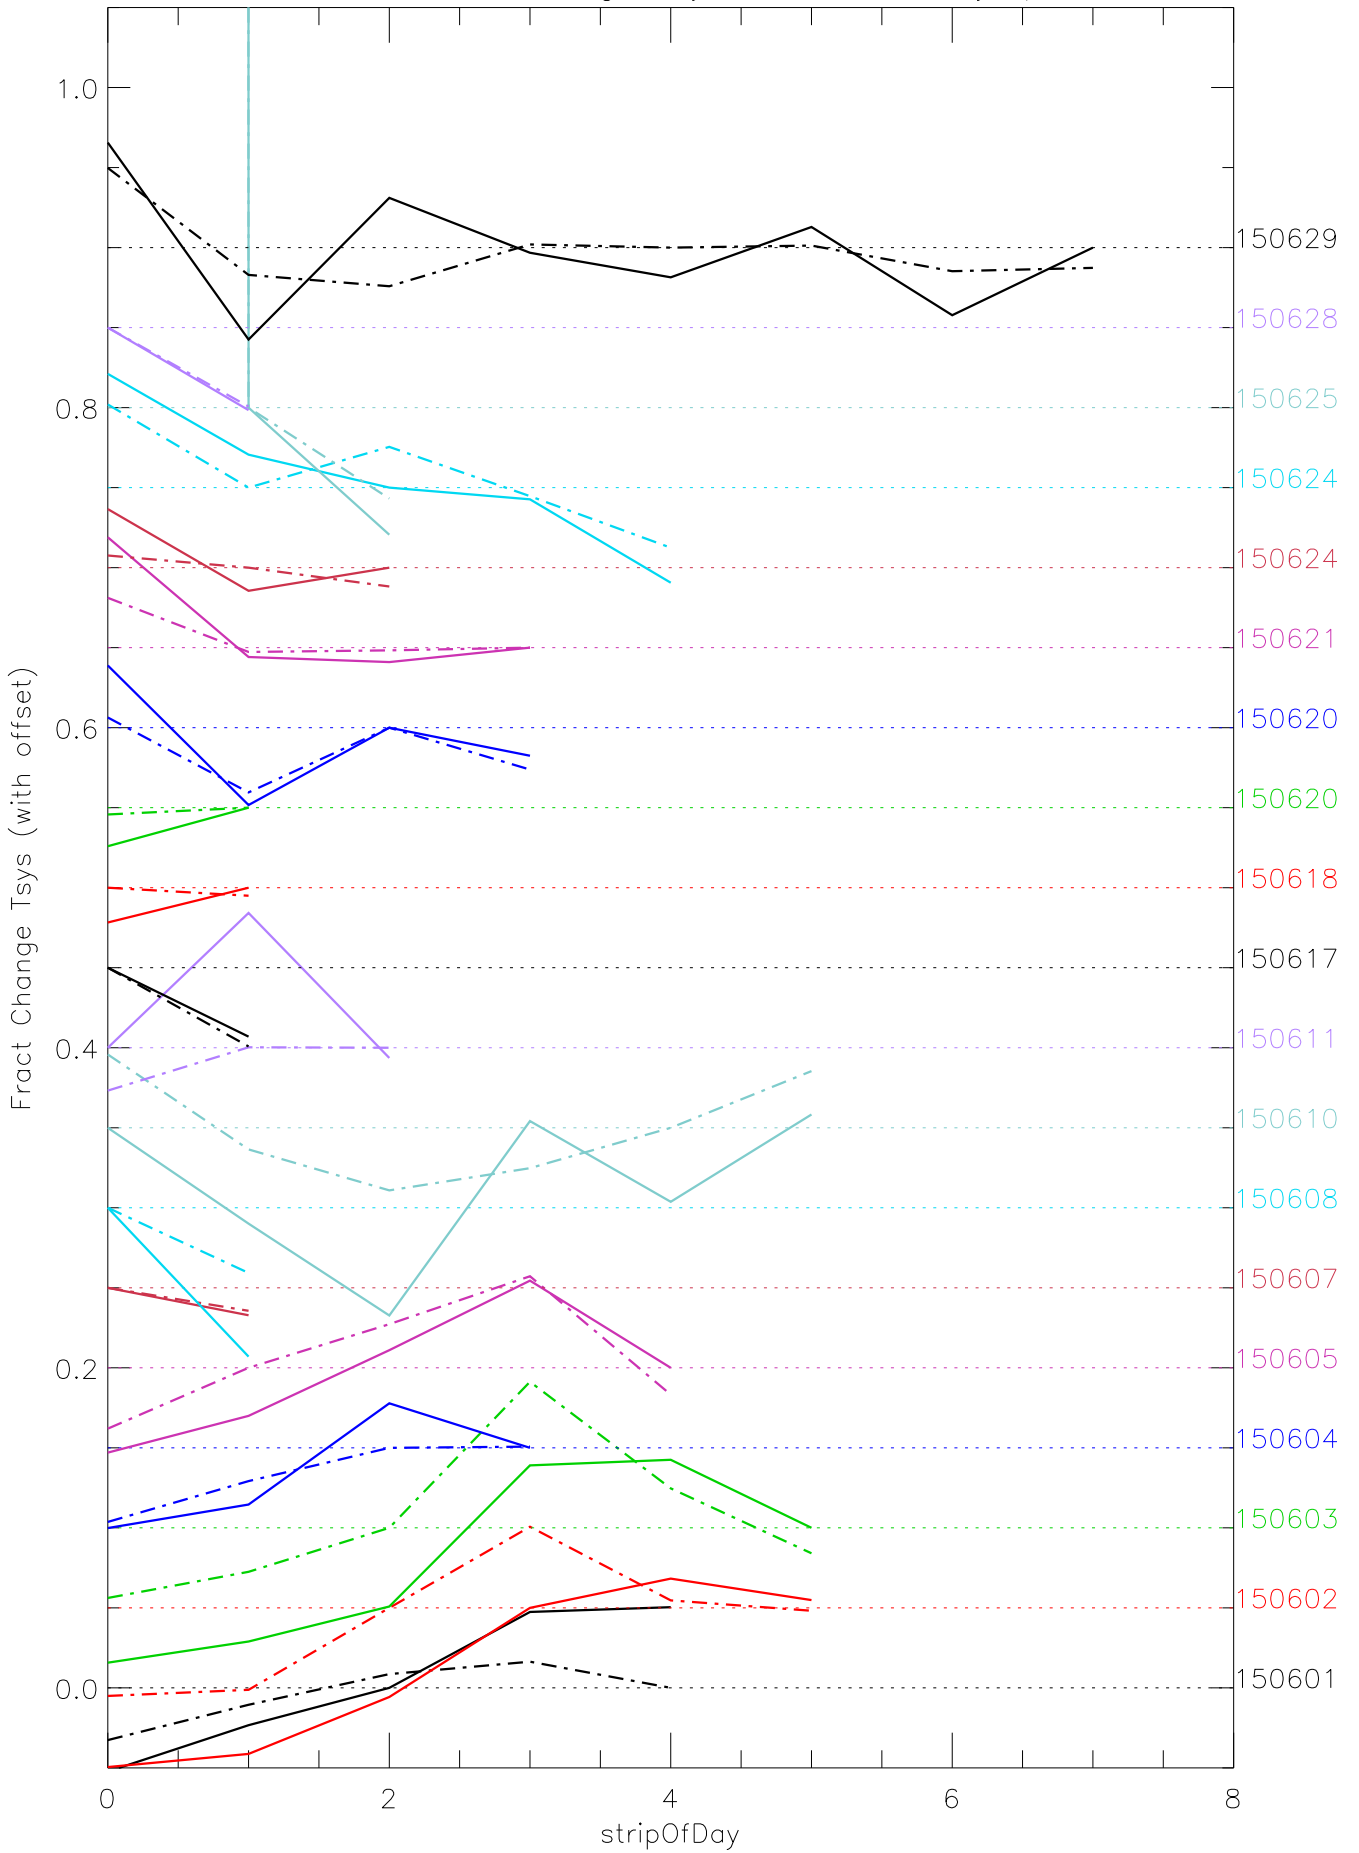

a2048 fractional change TsysK for each day. pixel:0

a2048 fractional change TsysK for each day. pixel:1

a2048 fractional change TsysK for each day. pixel:2

a2048 fractional change TsysK for each day. pixel:3

a2048 fractional change TsysK for each day. pixel:4

a2048 fractional change TsysK for each day. pixel:5

a2048 fractional change TsysK for each day. pixel:6