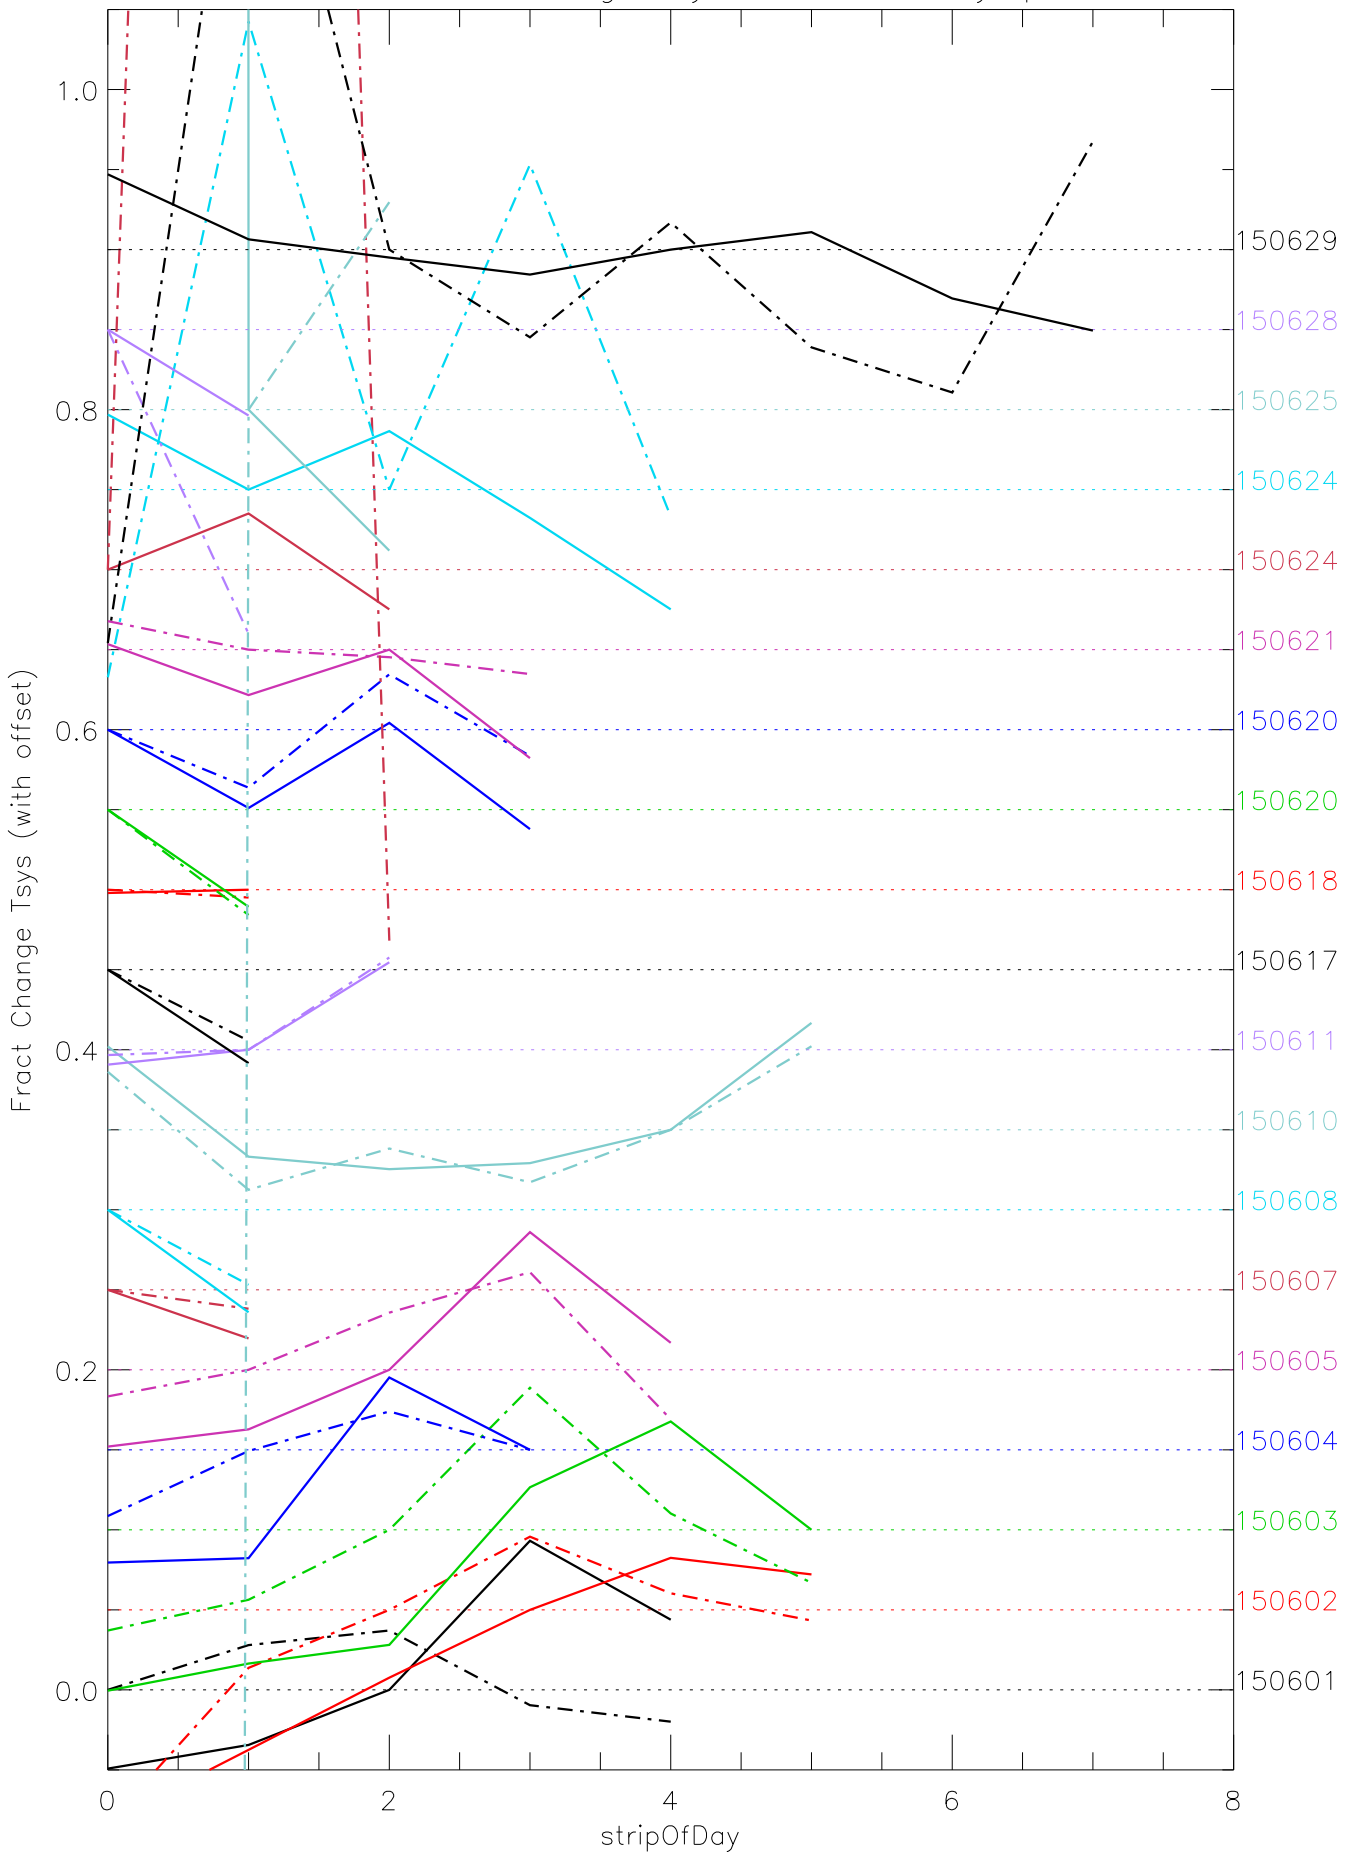

a2048 fractional change TsysK for each day. pixel:0

a2048 fractional change TsysK for each day. pixel:1

a2048 fractional change TsysK for each day. pixel:2

a2048 fractional change TsysK for each day. pixel:3

a2048 fractional change TsysK for each day. pixel:4

a2048 fractional change TsysK for each day. pixel:5

a2048 fractional change TsysK for each day. pixel:6