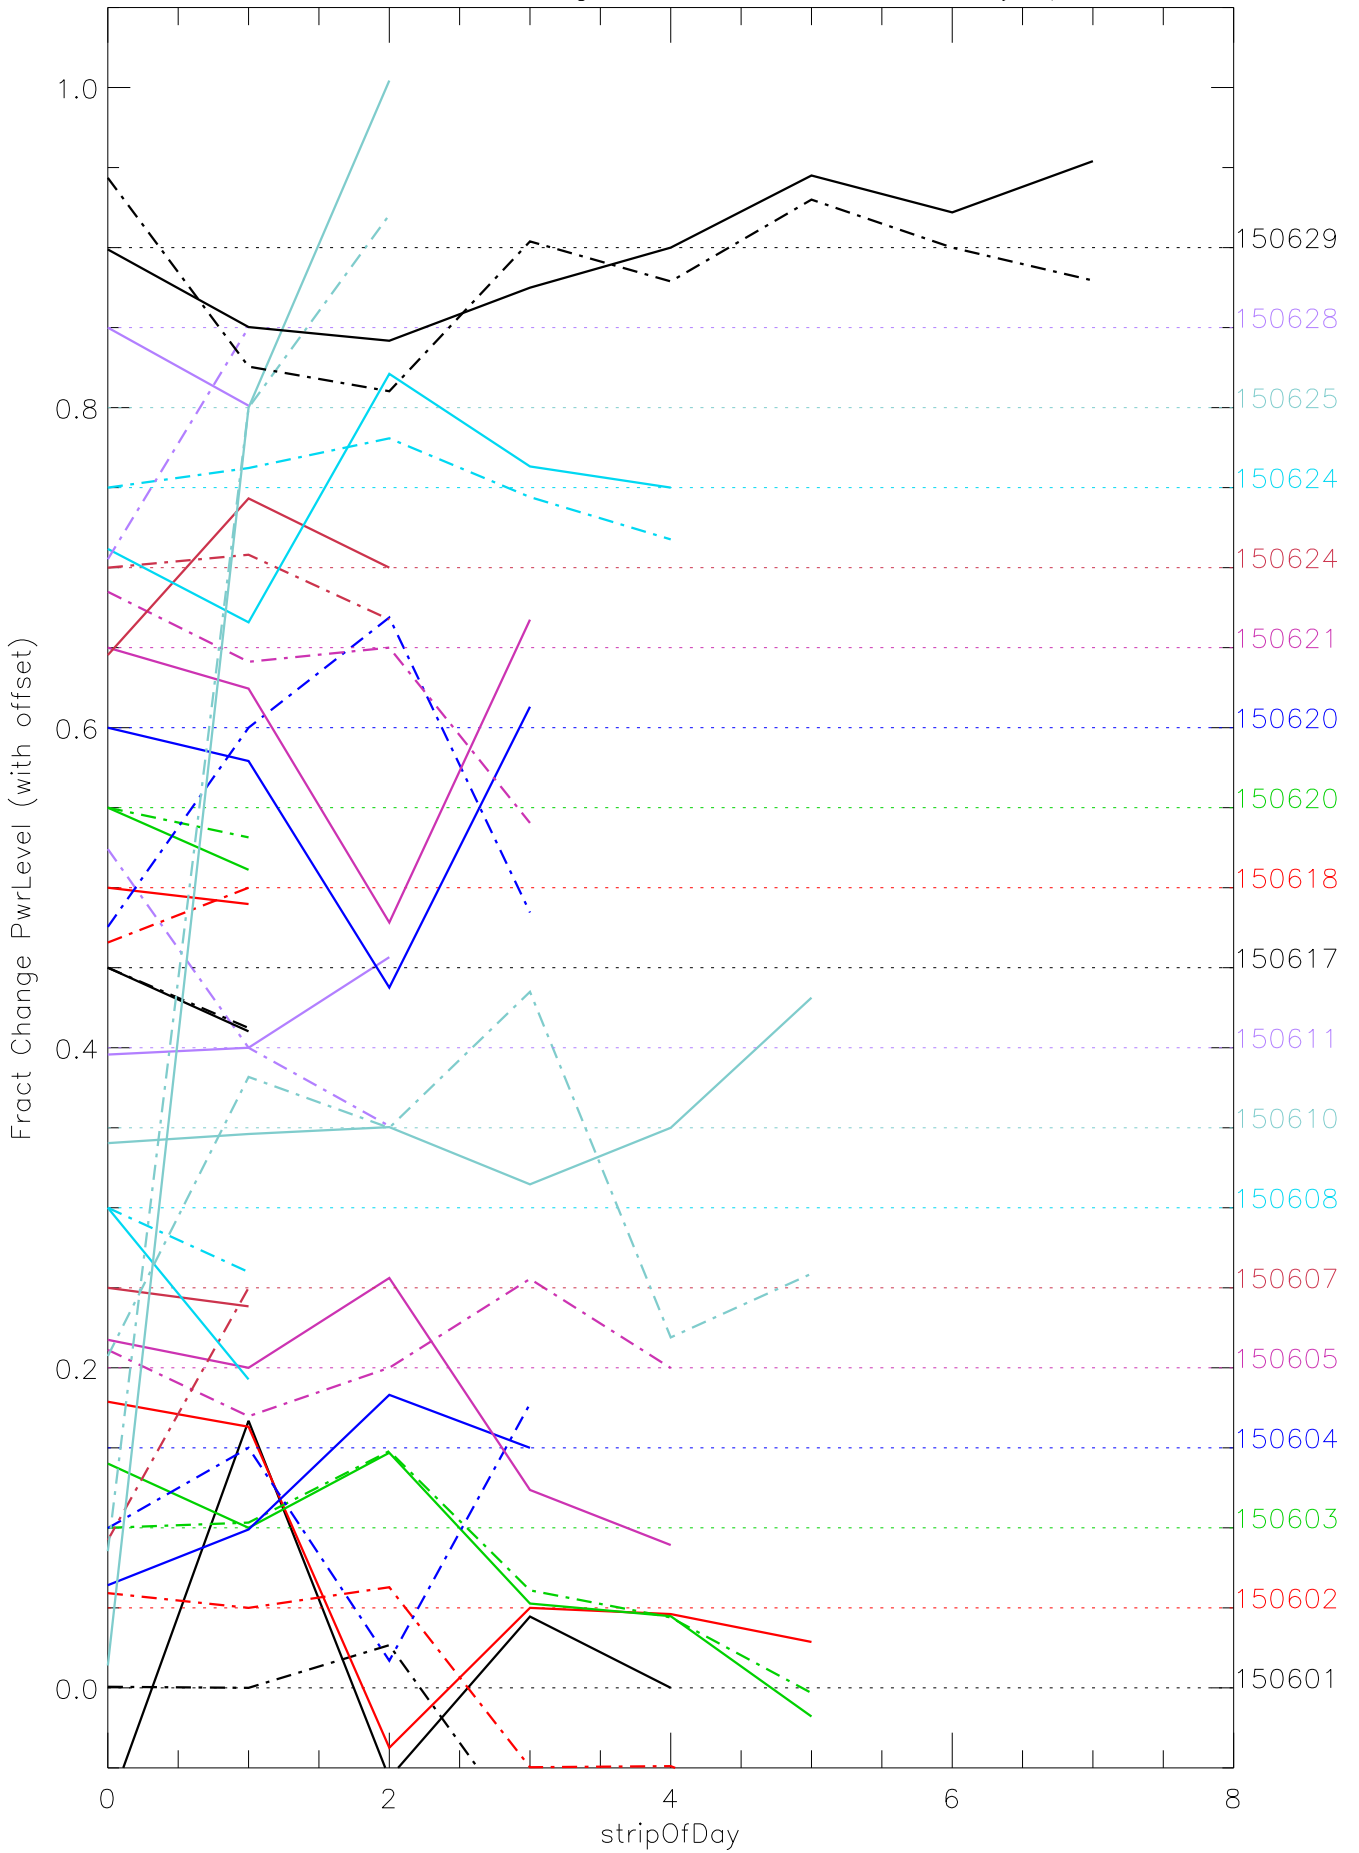

a2048 fractional change PwrLevel for each day. pixel:0

a2048 fractional change PwrLevel for each day. pixel:1

a2048 fractional change PwrLevel for each day. pixel:2

a2048 fractional change PwrLevel for each day. pixel:3

a2048 fractional change PwrLevel for each day. pixel:4

a2048 fractional change PwrLevel for each day. pixel:5

a2048 fractional change PwrLevel for each day. pixel:6