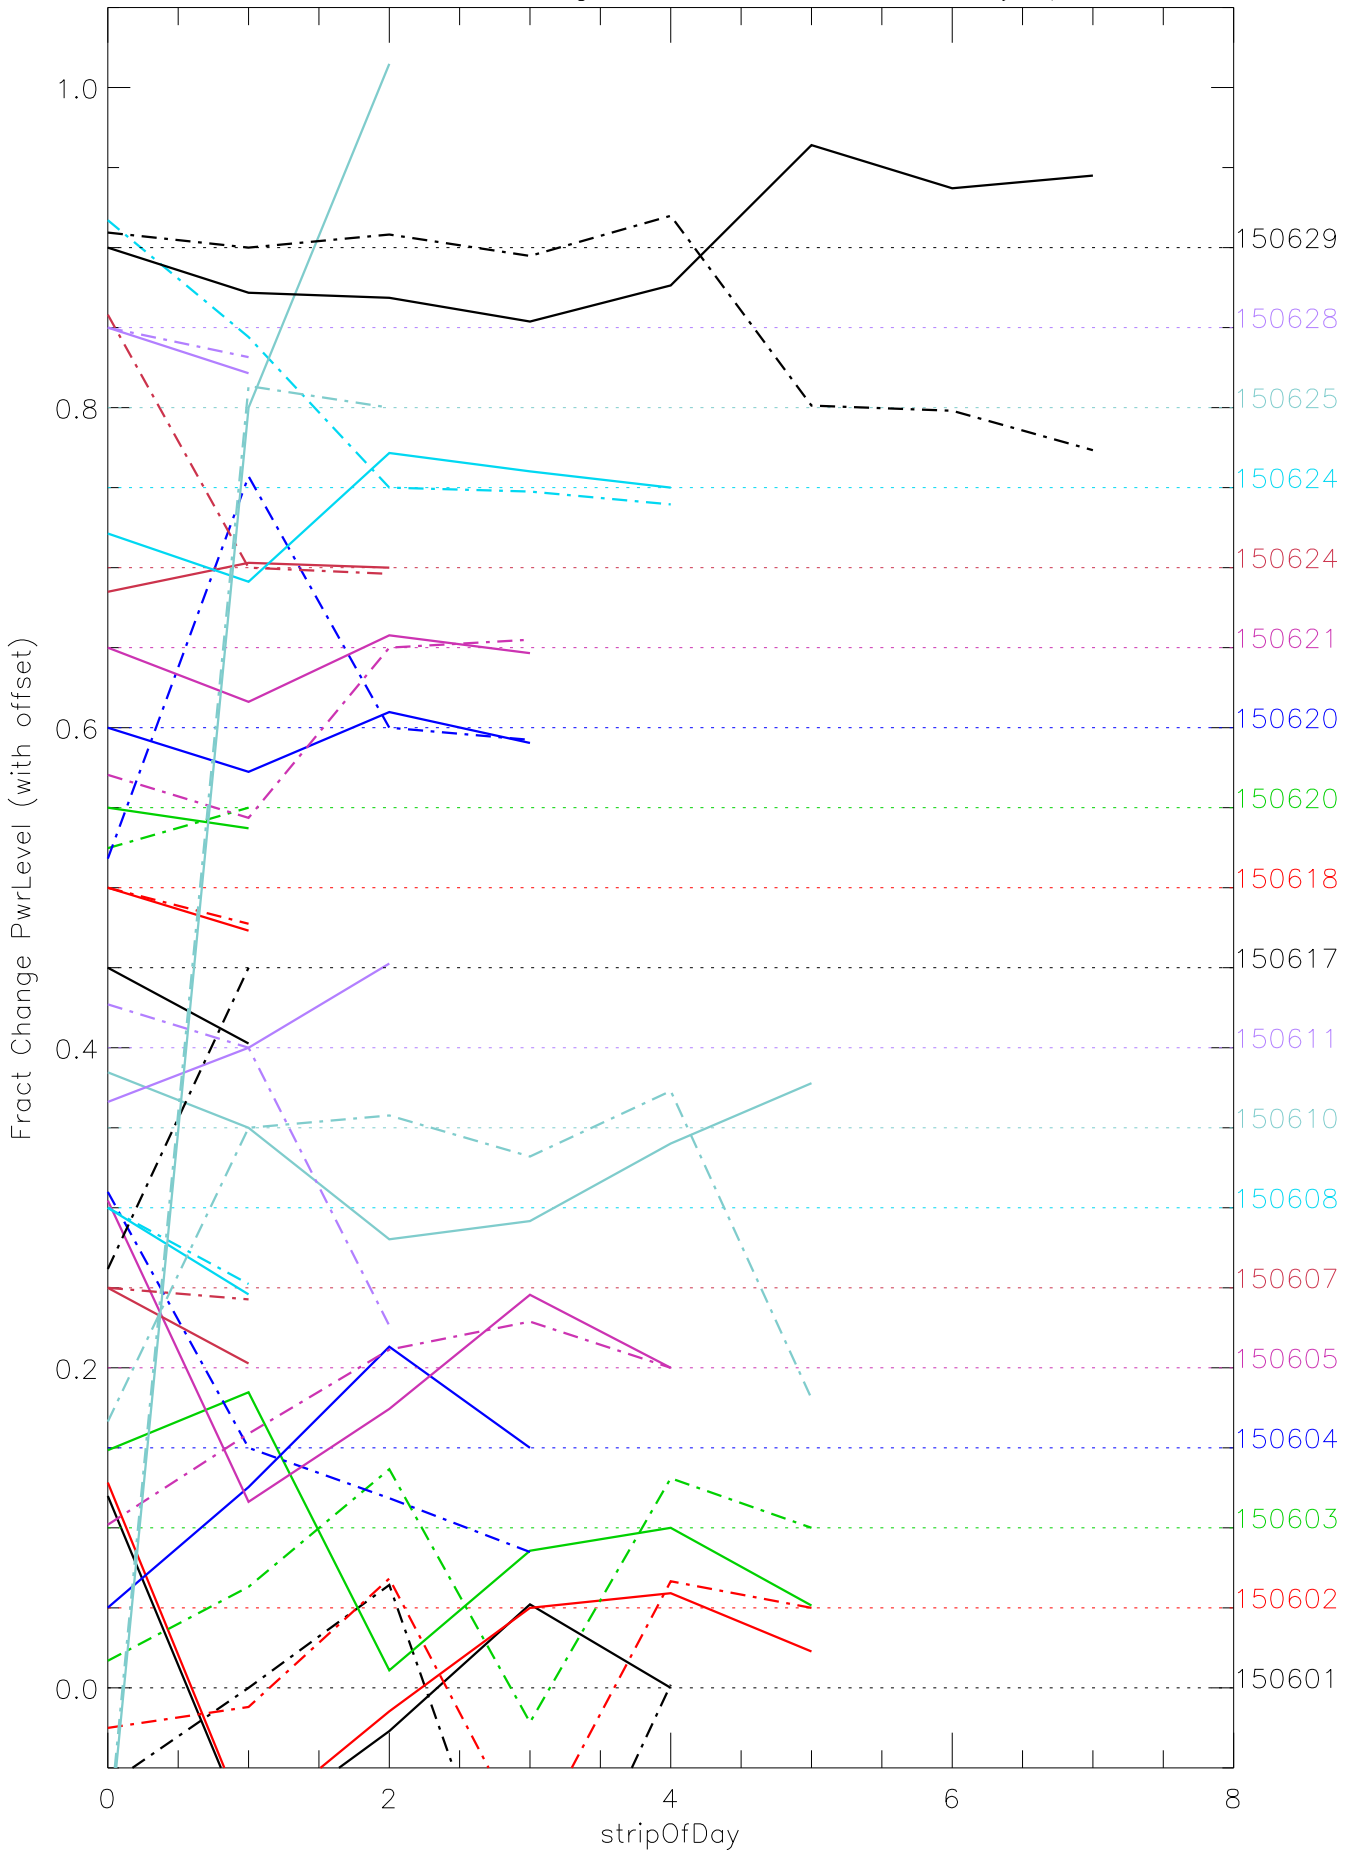

a2048 fractional change PwrLevel for each day. pixel:0

a2048 fractional change PwrLevel for each day. pixel:1

a2048 fractional change PwrLevel for each day. pixel:2

a2048 fractional change PwrLevel for each day. pixel:3

a2048 fractional change PwrLevel for each day. pixel:4

a2048 fractional change PwrLevel for each day. pixel:5

a2048 fractional change PwrLevel for each day. pixel:6