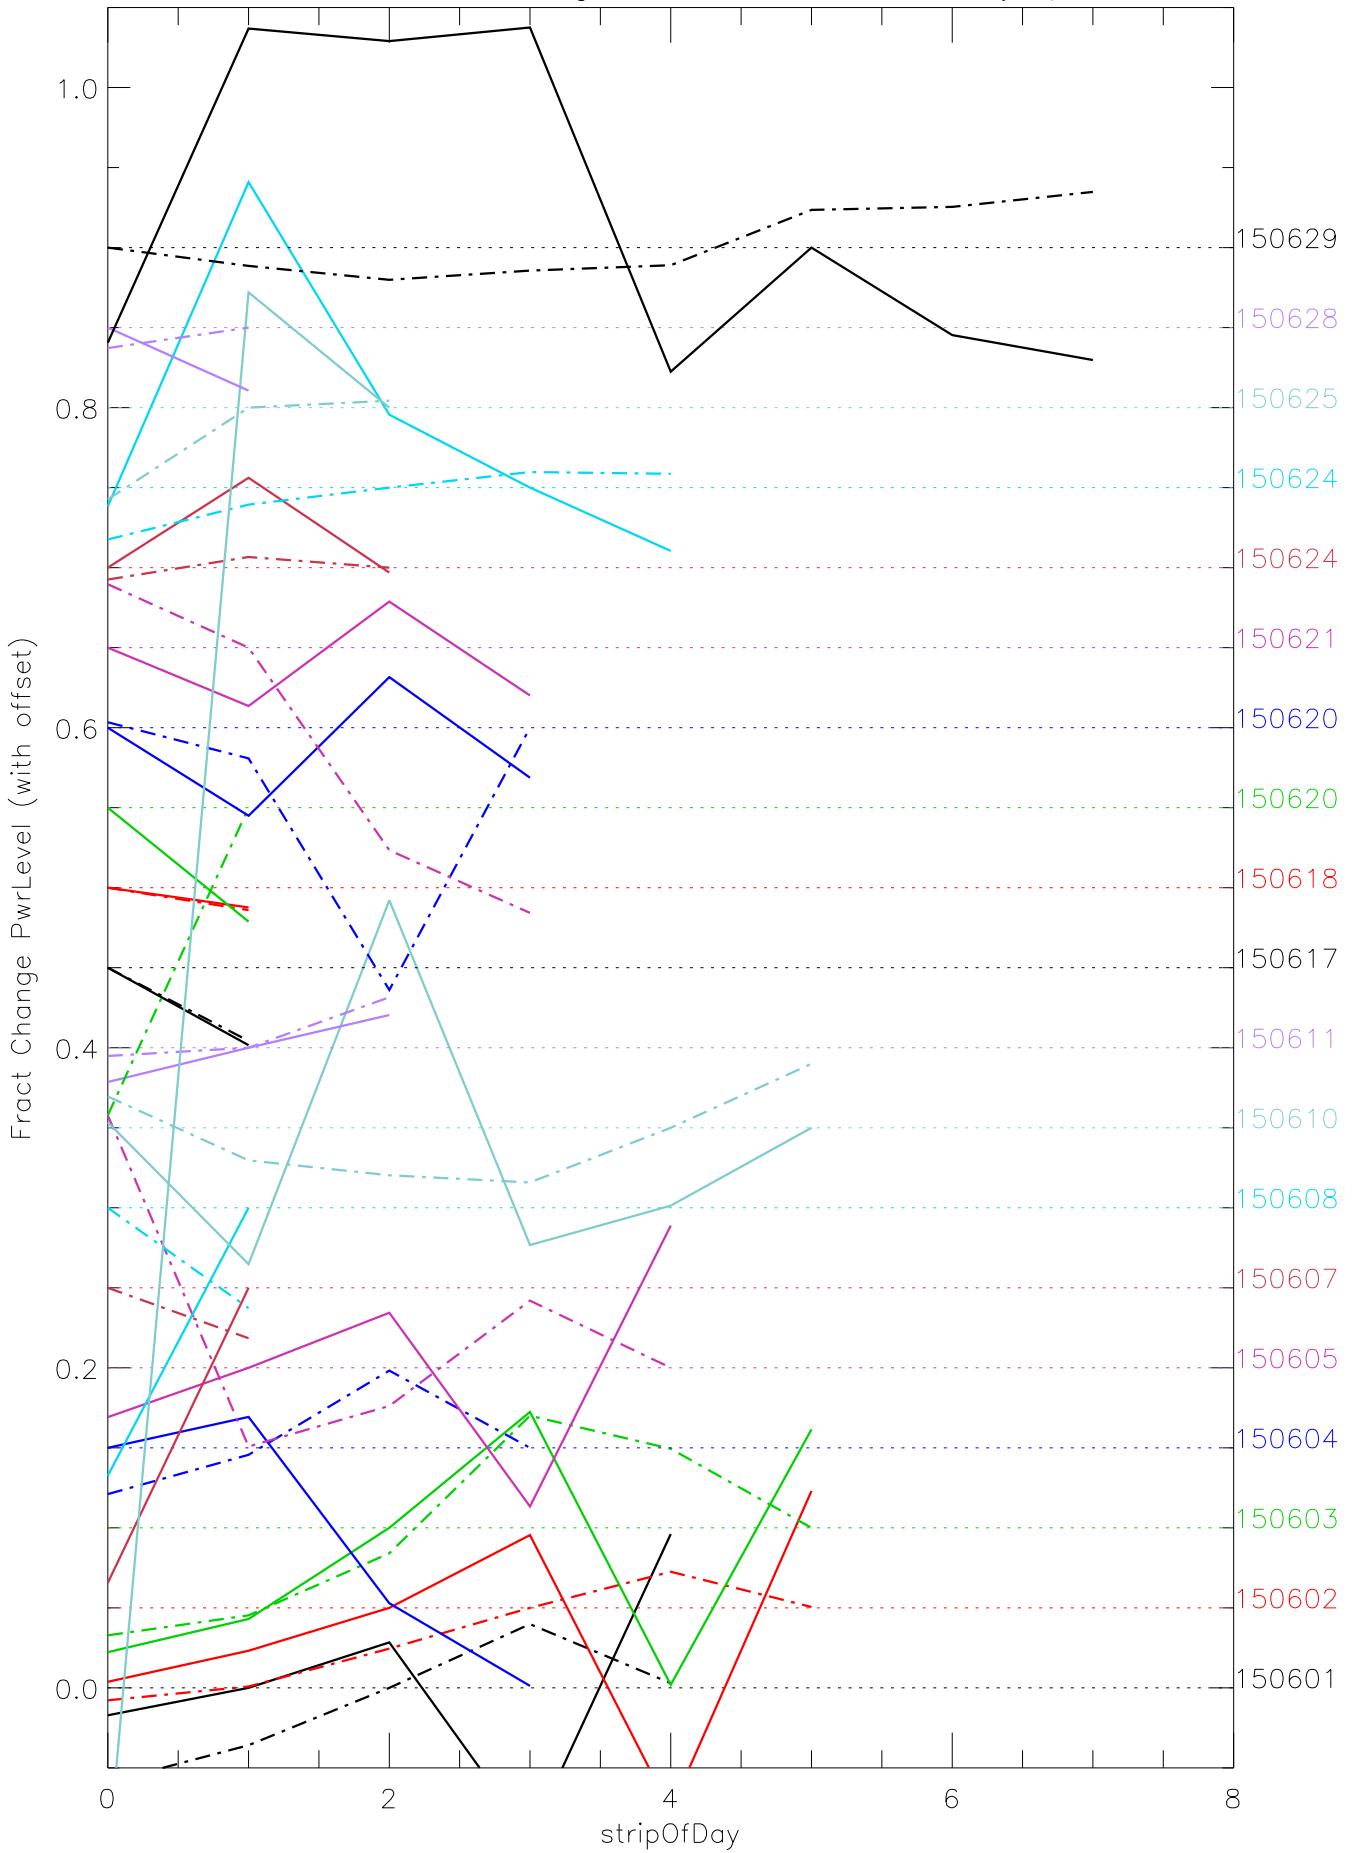

a2048 fractional change PwrLevel for each day. pixel:0

a2048 fractional change PwrLevel for each day. pixel:1

a2048 fractional change PwrLevel for each day. pixel:2

a2048 fractional change PwrLevel for each day. pixel:3

a2048 fractional change PwrLevel for each day. pixel:4

a2048 fractional change PwrLevel for each day. pixel:5

a2048 fractional change PwrLevel for each day. pixel:6