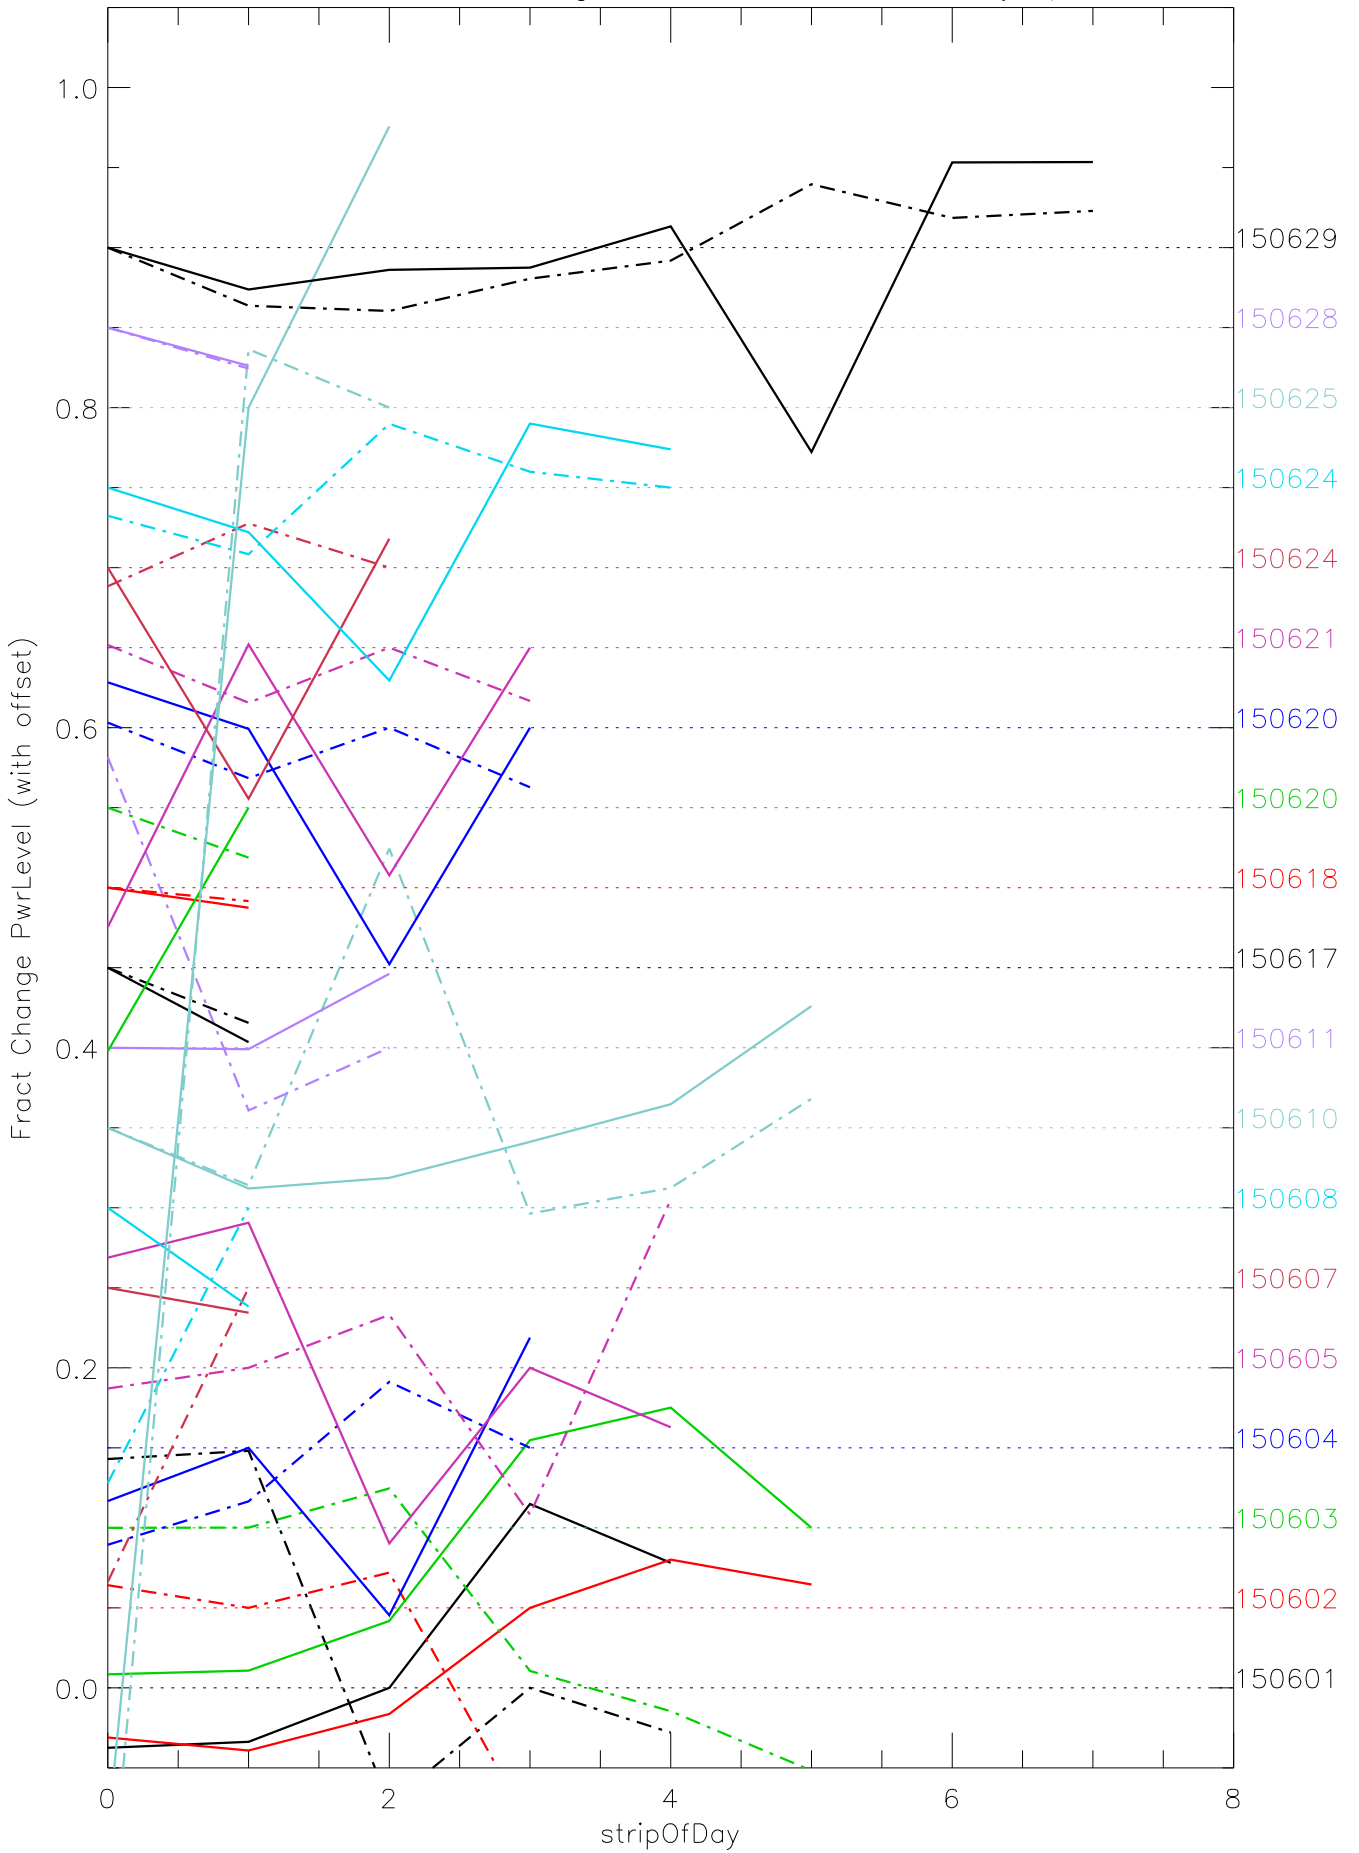

a2048 fractional change PwrLevel for each day. pixel:0

a2048 fractional change PwrLevel for each day. pixel:1

a2048 fractional change PwrLevel for each day. pixel:2

a2048 fractional change PwrLevel for each day. pixel:3

a2048 fractional change PwrLevel for each day. pixel:4

a2048 fractional change PwrLevel for each day. pixel:5

a2048 fractional change PwrLevel for each day. pixel:6