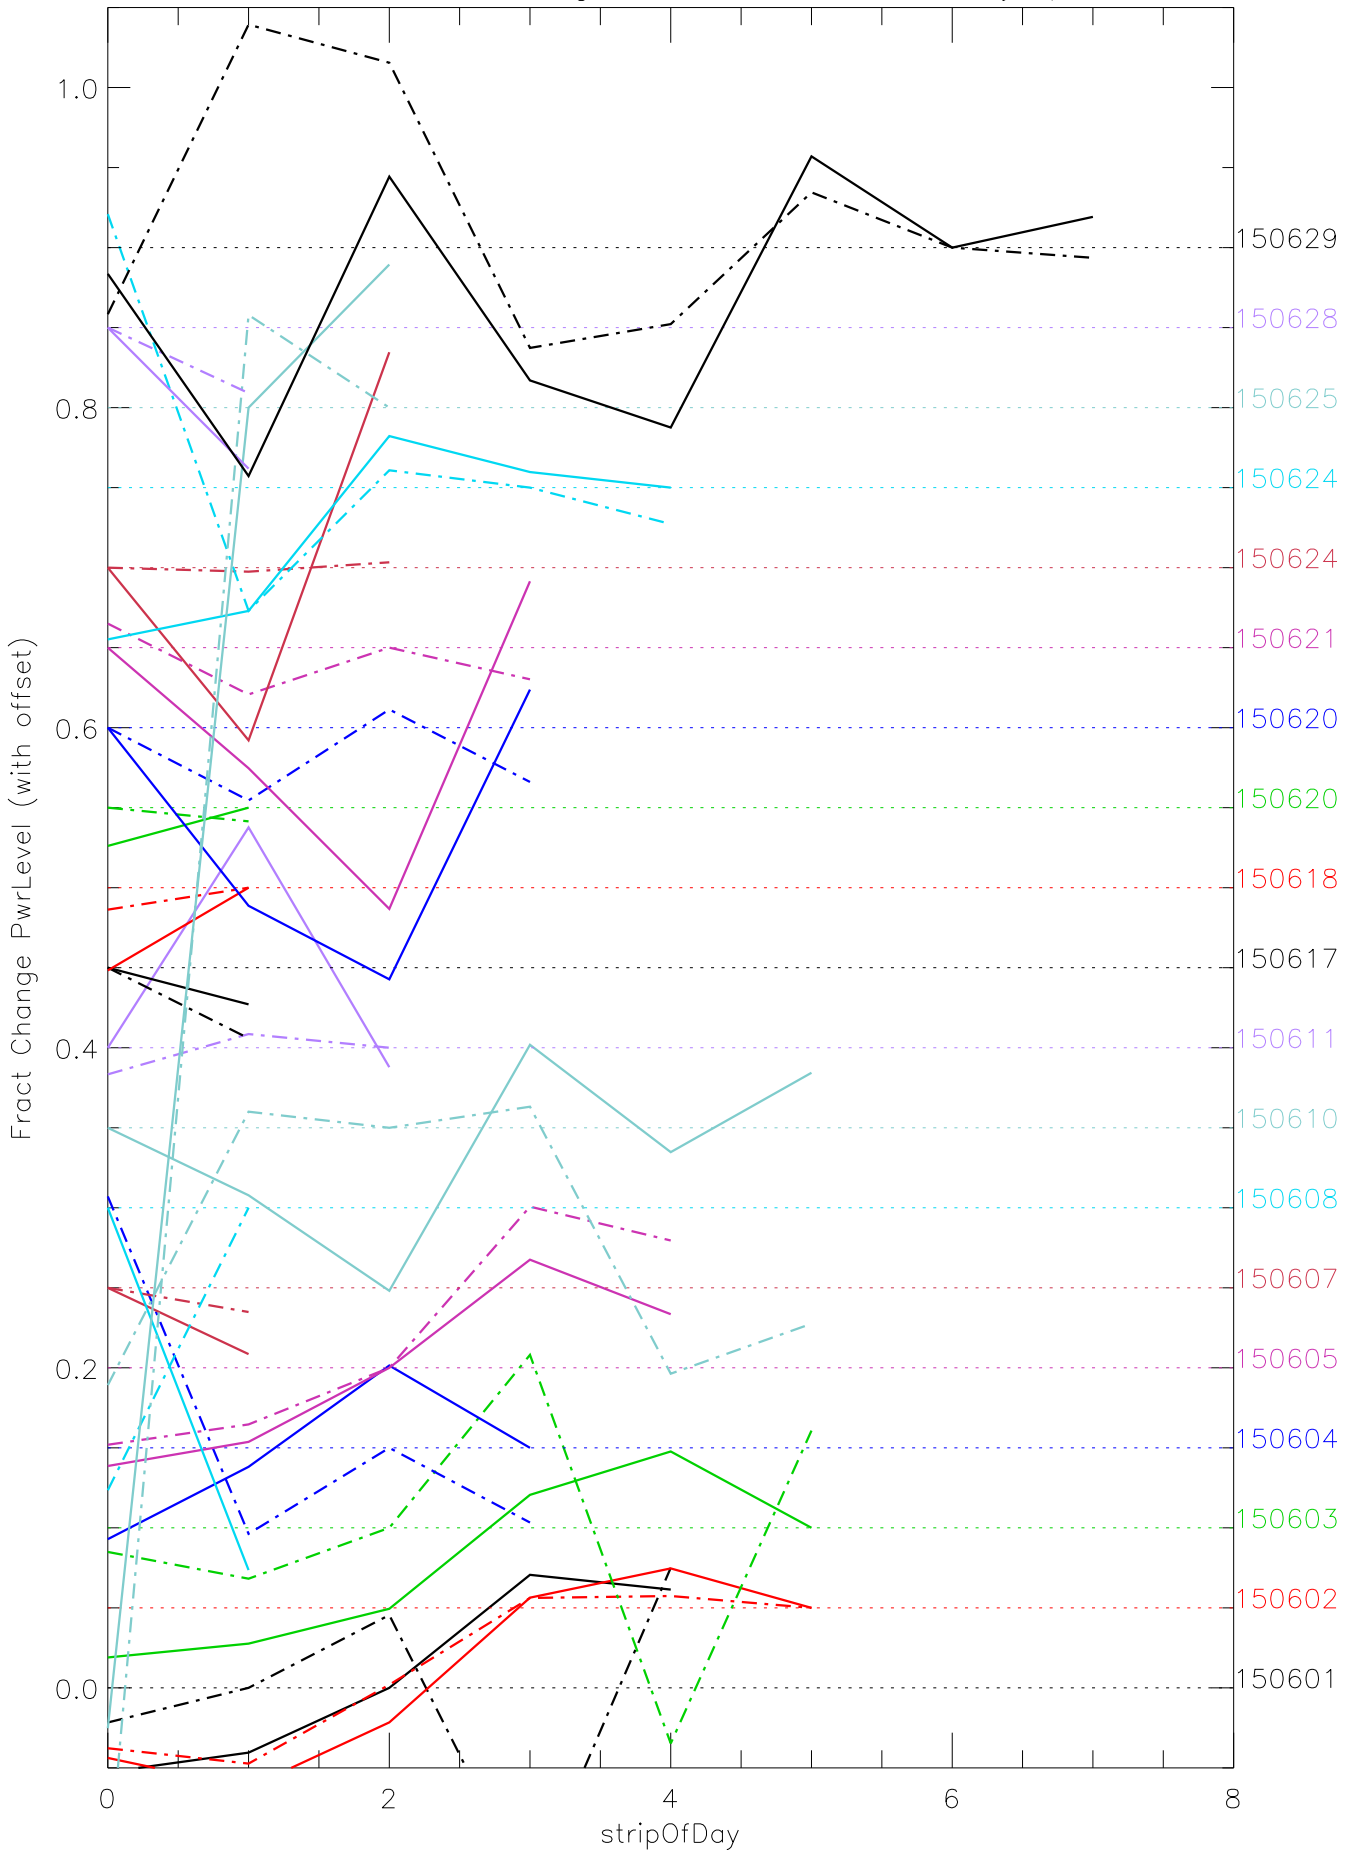

a2048 fractional change PwrLevel for each day. pixel:0

a2048 fractional change PwrLevel for each day. pixel:1

a2048 fractional change PwrLevel for each day. pixel:2

a2048 fractional change PwrLevel for each day. pixel:3

a2048 fractional change PwrLevel for each day. pixel:4

a2048 fractional change PwrLevel for each day. pixel:5

a2048 fractional change PwrLevel for each day. pixel:6