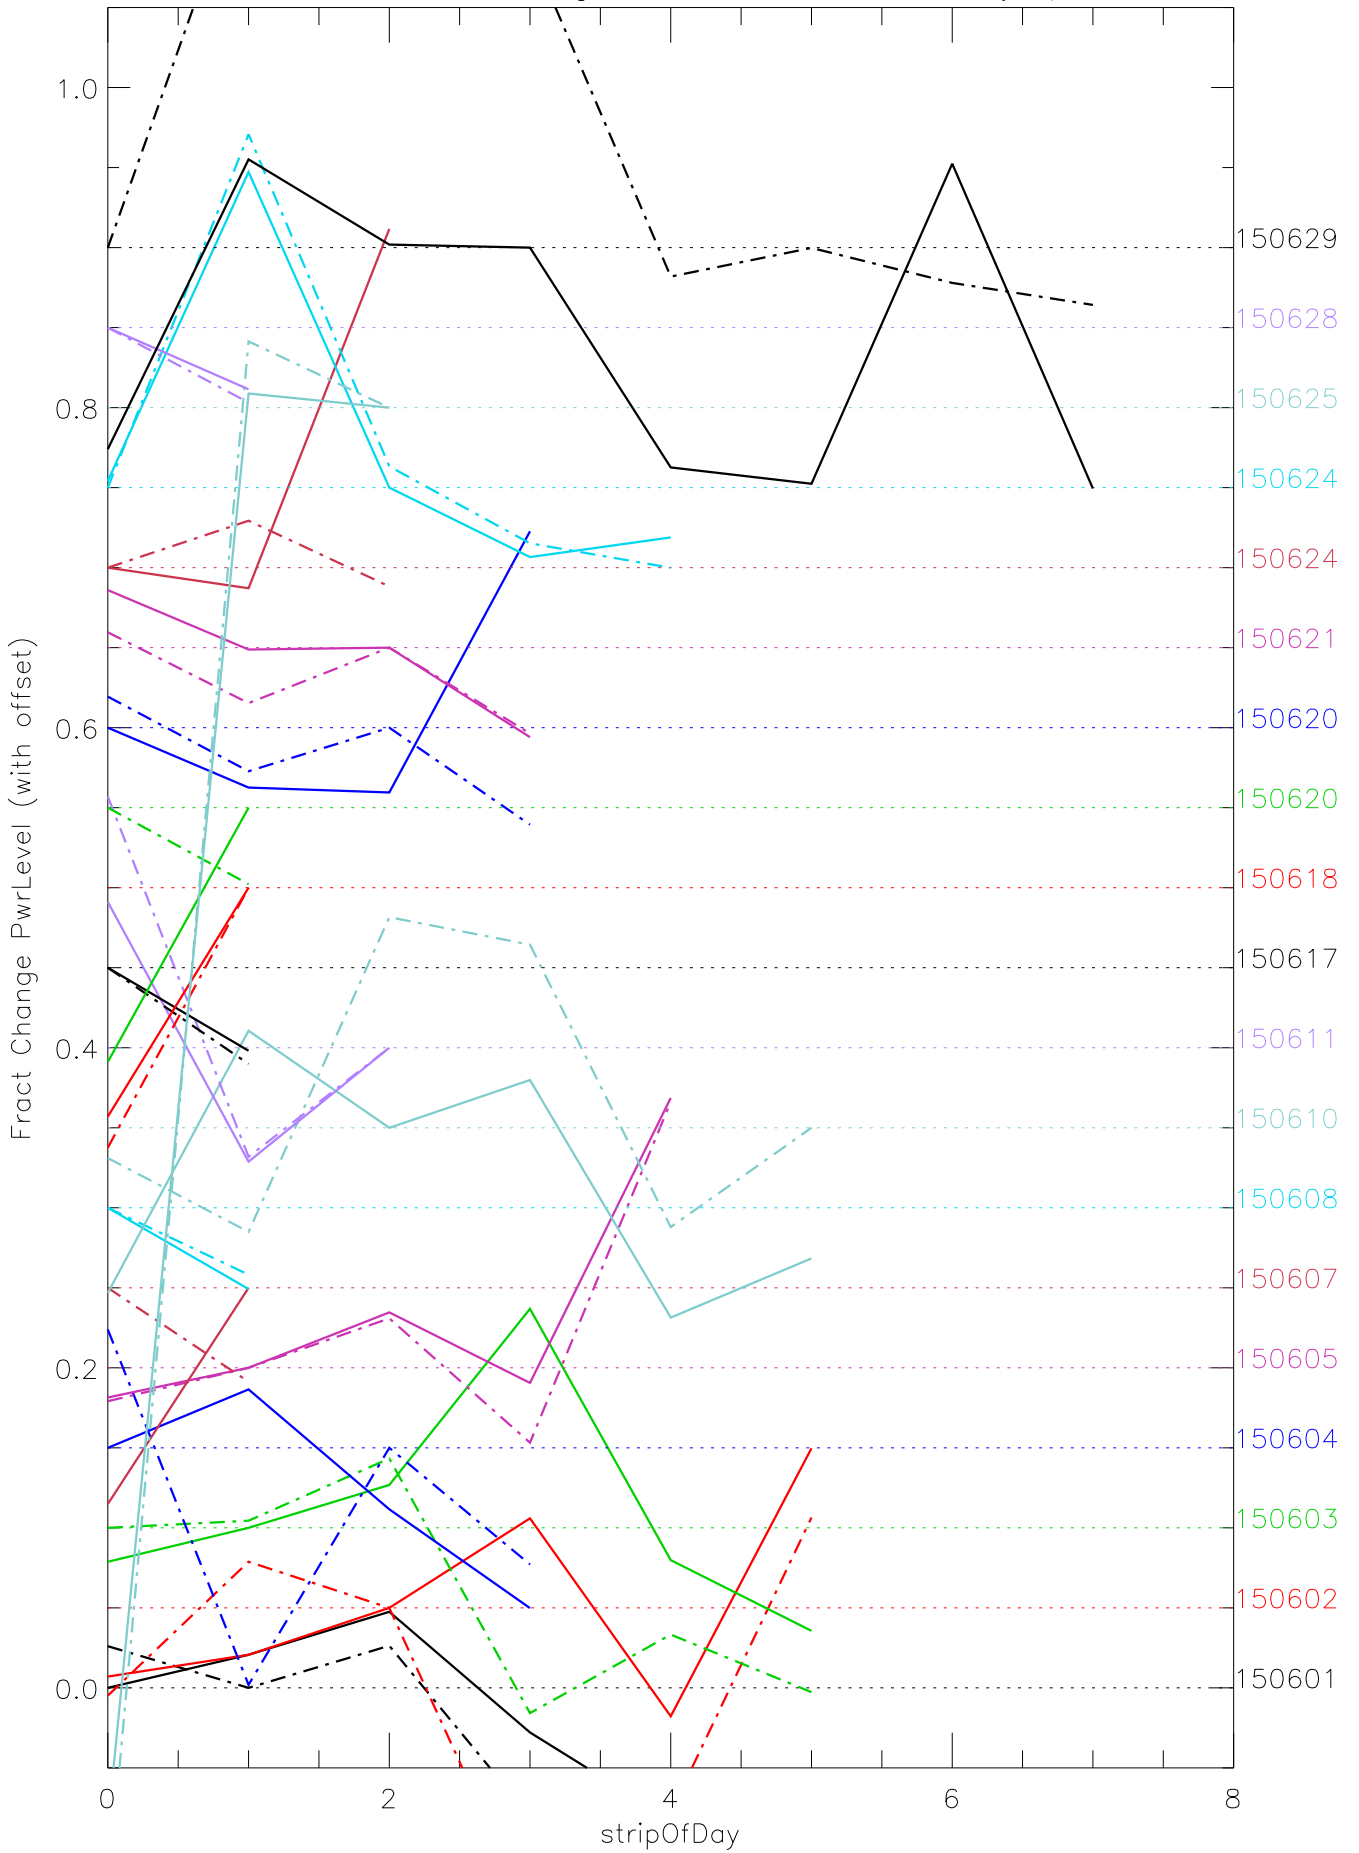

a2048 fractional change PwrLevel for each day. pixel:0

a2048 fractional change PwrLevel for each day. pixel:1

a2048 fractional change PwrLevel for each day. pixel:2

a2048 fractional change PwrLevel for each day. pixel:3

a2048 fractional change PwrLevel for each day. pixel:4

a2048 fractional change PwrLevel for each day. pixel:5

a2048 fractional change PwrLevel for each day. pixel:6