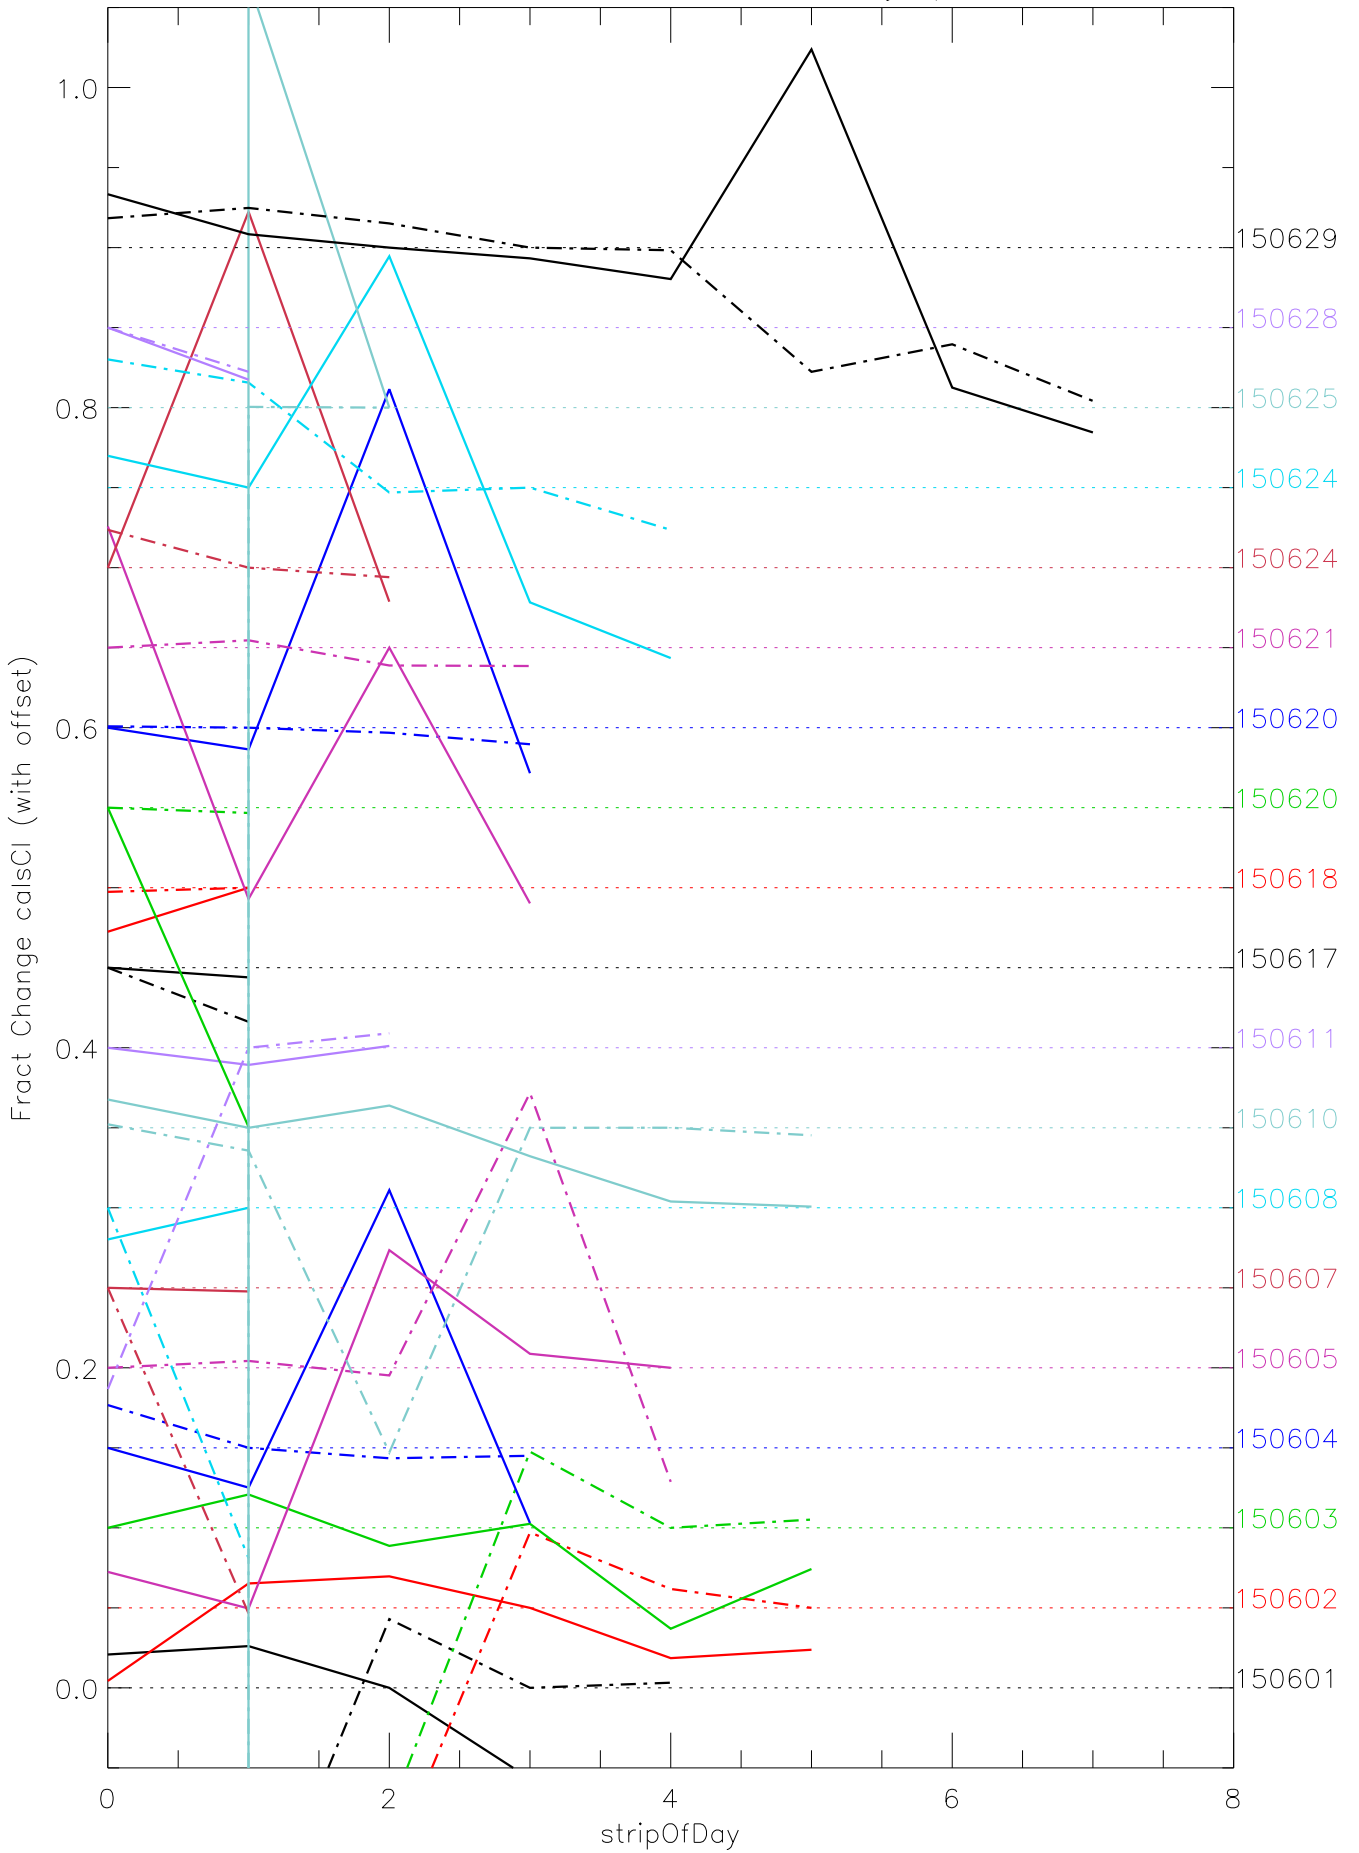

a2048 calsci factors for each day. pixel:0

a2048 calsci factors for each day. pixel:1

a2048 calsci factors for each day. pixel:3

a2048 calsci factors for each day. pixel:4

a2048 calsci factors for each day. pixel:5

a2048 calsci factors for each day. pixel:6