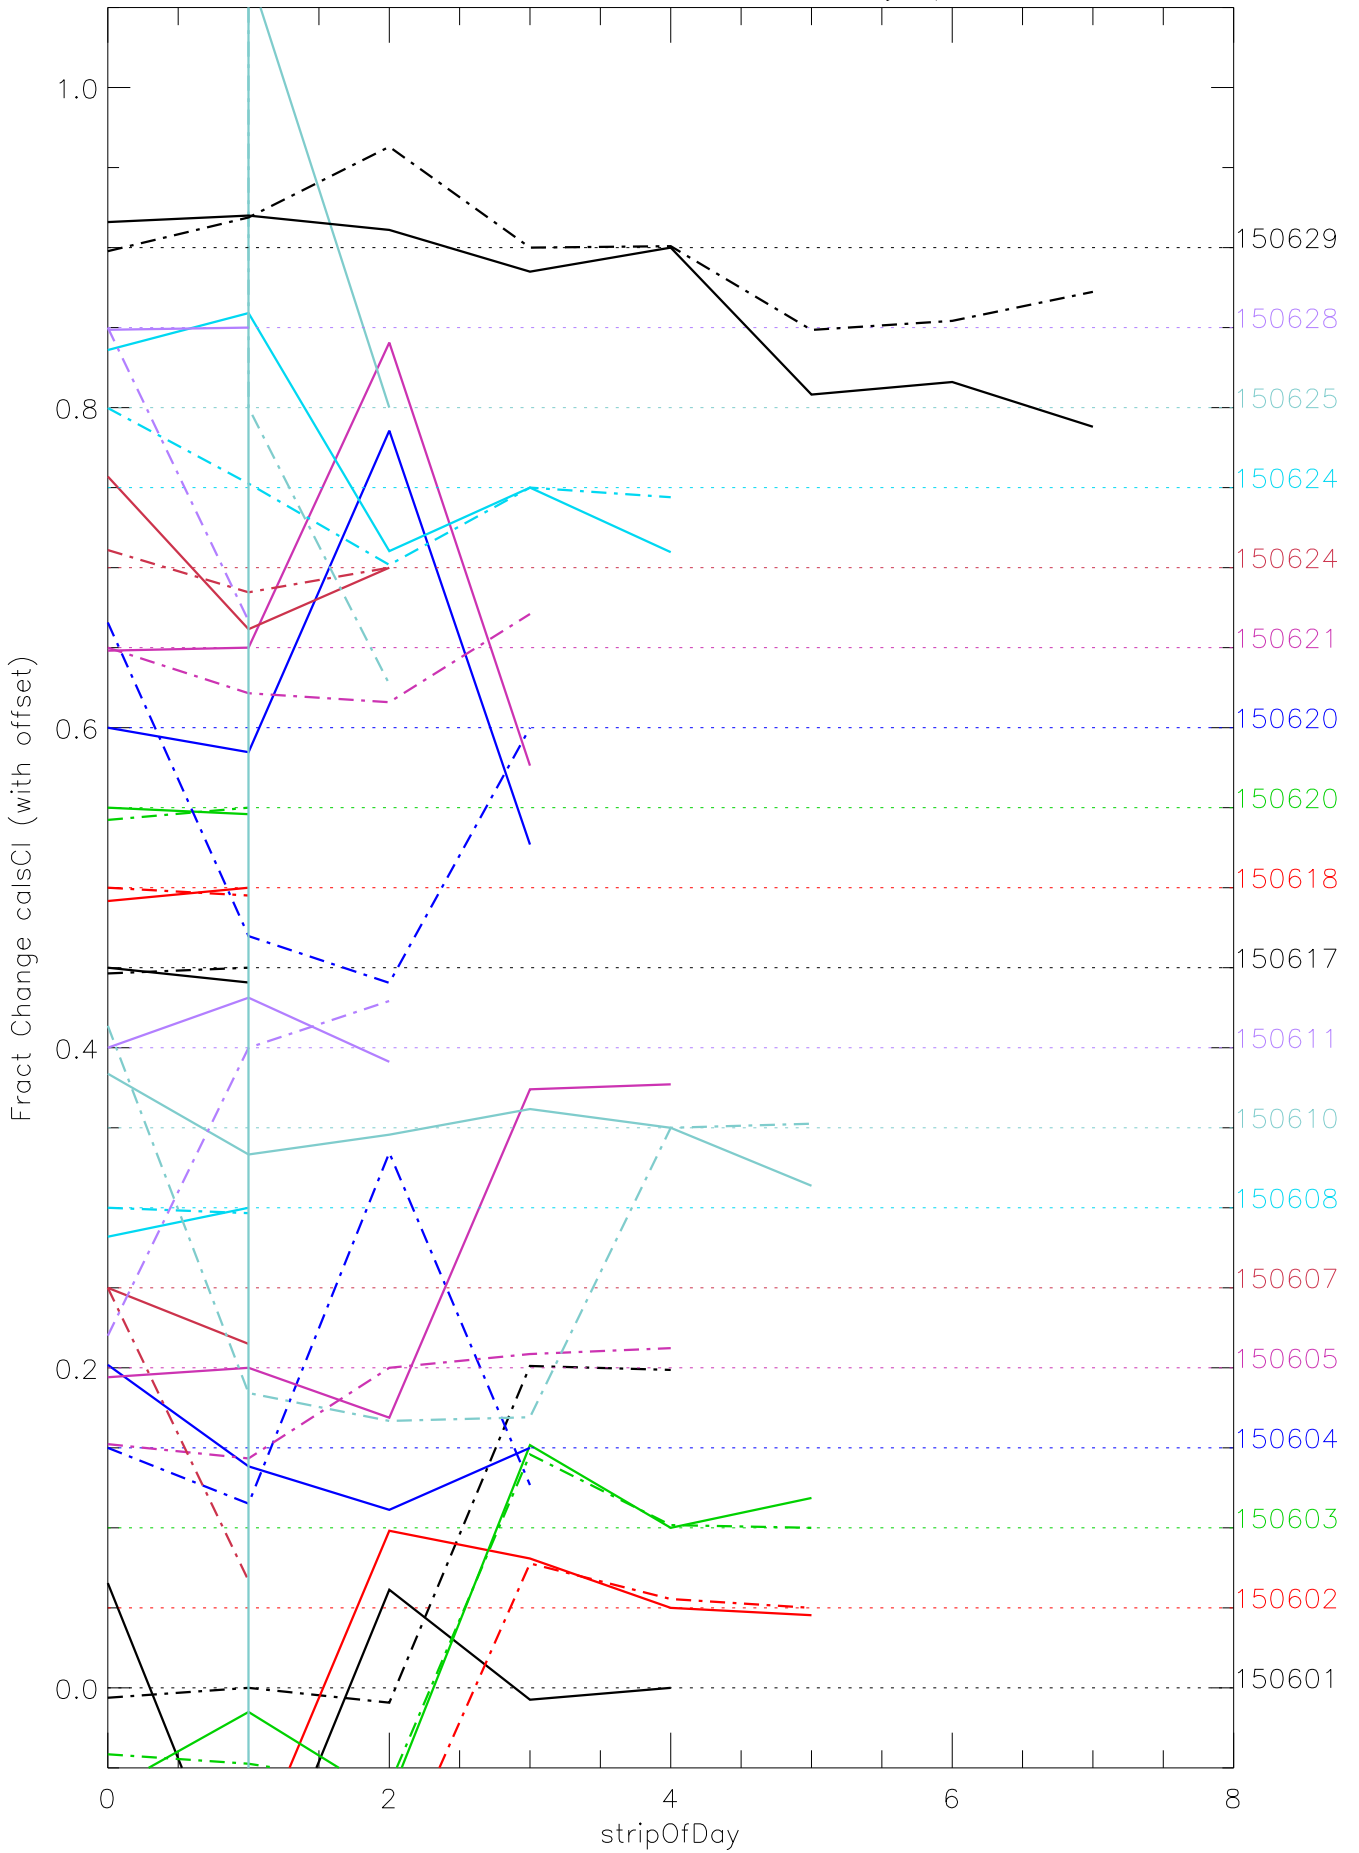

a2048 calsci factors for each day. pixel:0

a2048 calsci factors for each day. pixel:1

a2048 calsci factors for each day. pixel:3

a2048 calsci factors for each day. pixel:4

a2048 calsci factors for each day. pixel:5

a2048 calsci factors for each day. pixel:6