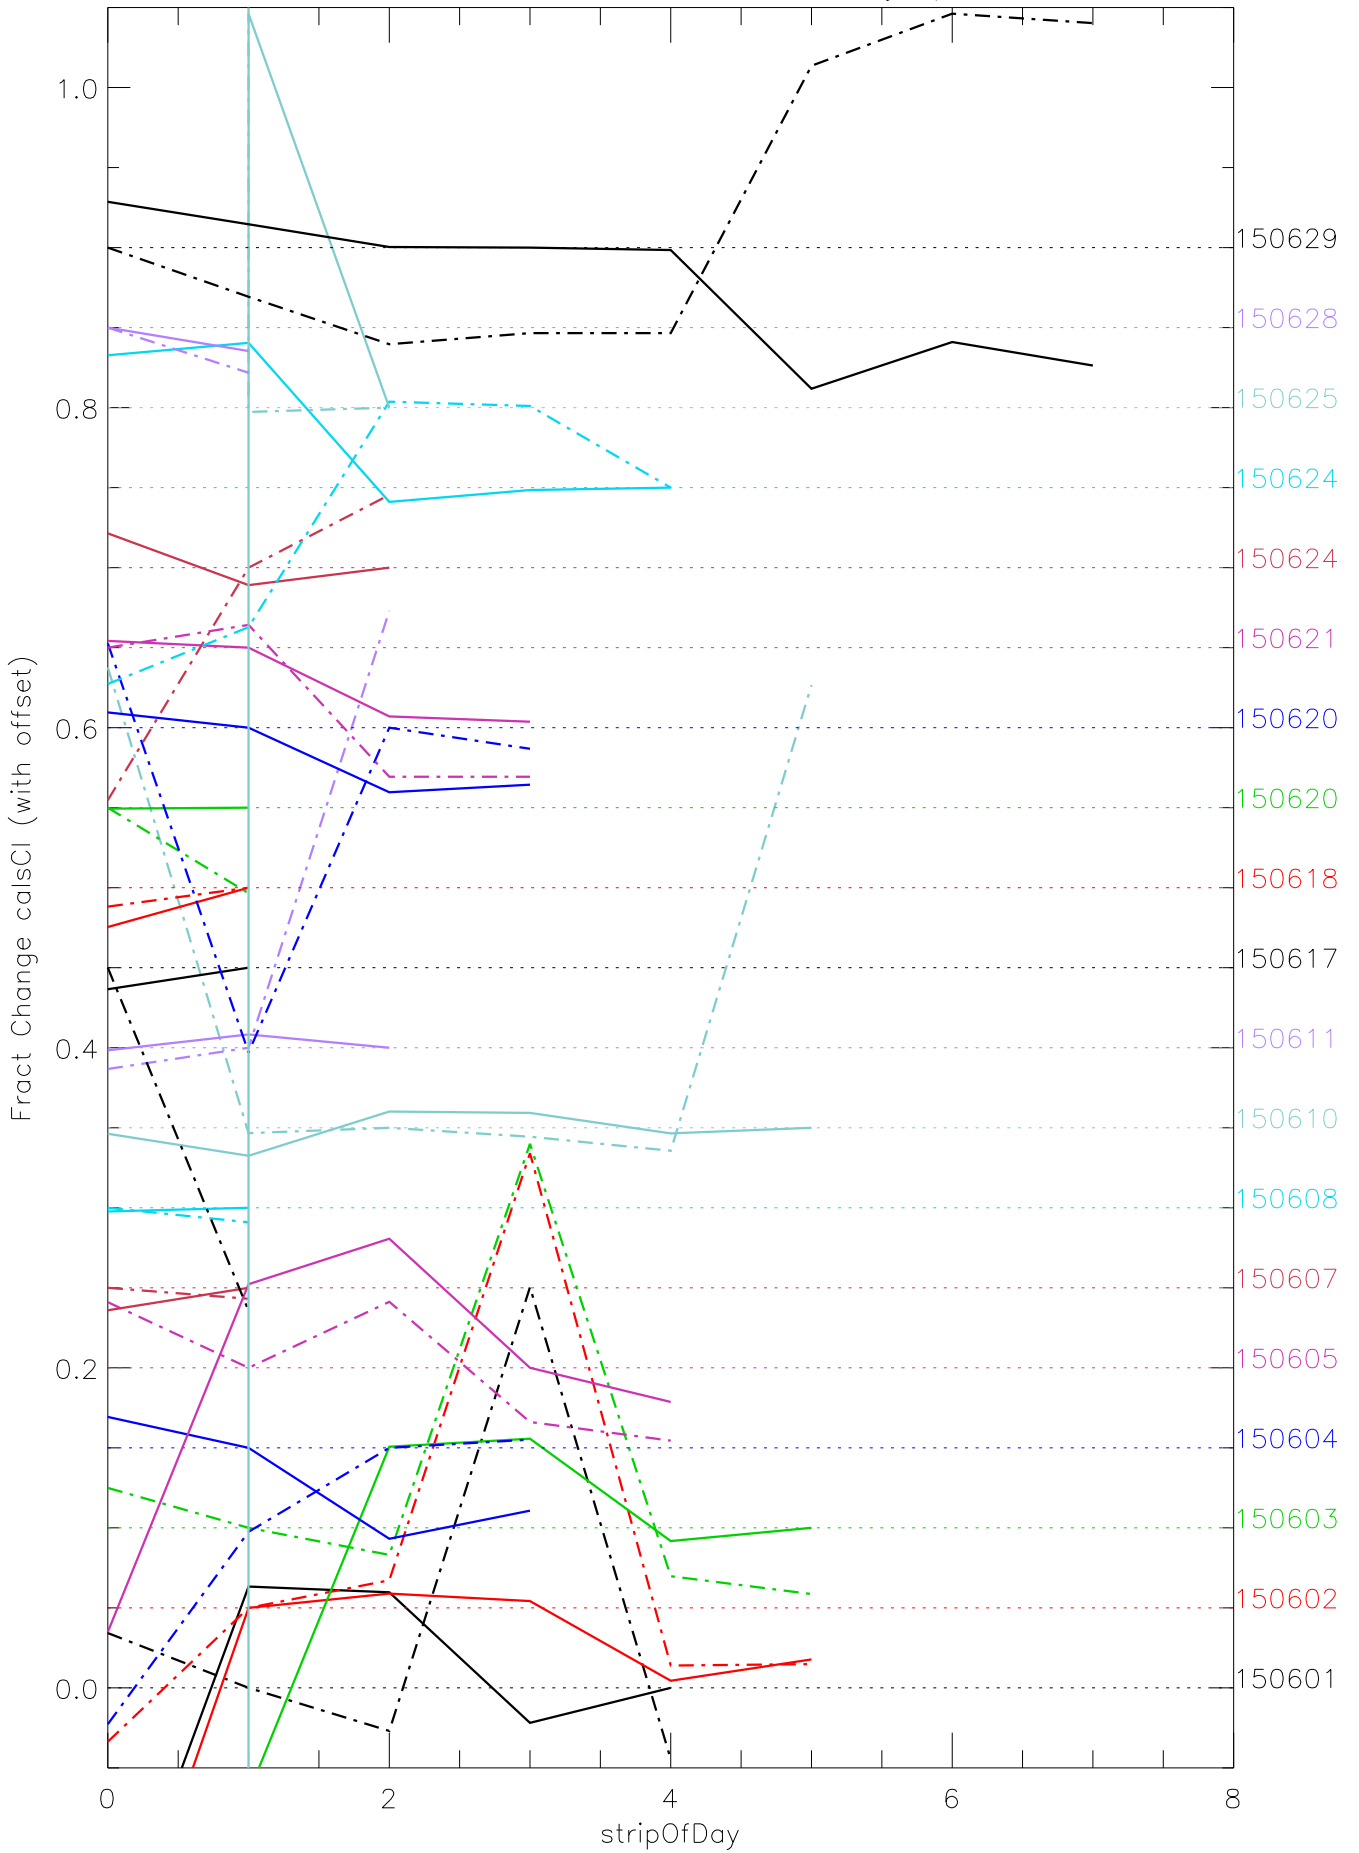

a2048 calsci factors for each day. pixel:0

a2048 calsci factors for each day. pixel:1

a2048 calsci factors for each day. pixel:3

a2048 calsci factors for each day. pixel:4

a2048 calsci factors for each day. pixel:5

a2048 calsci factors for each day. pixel:6