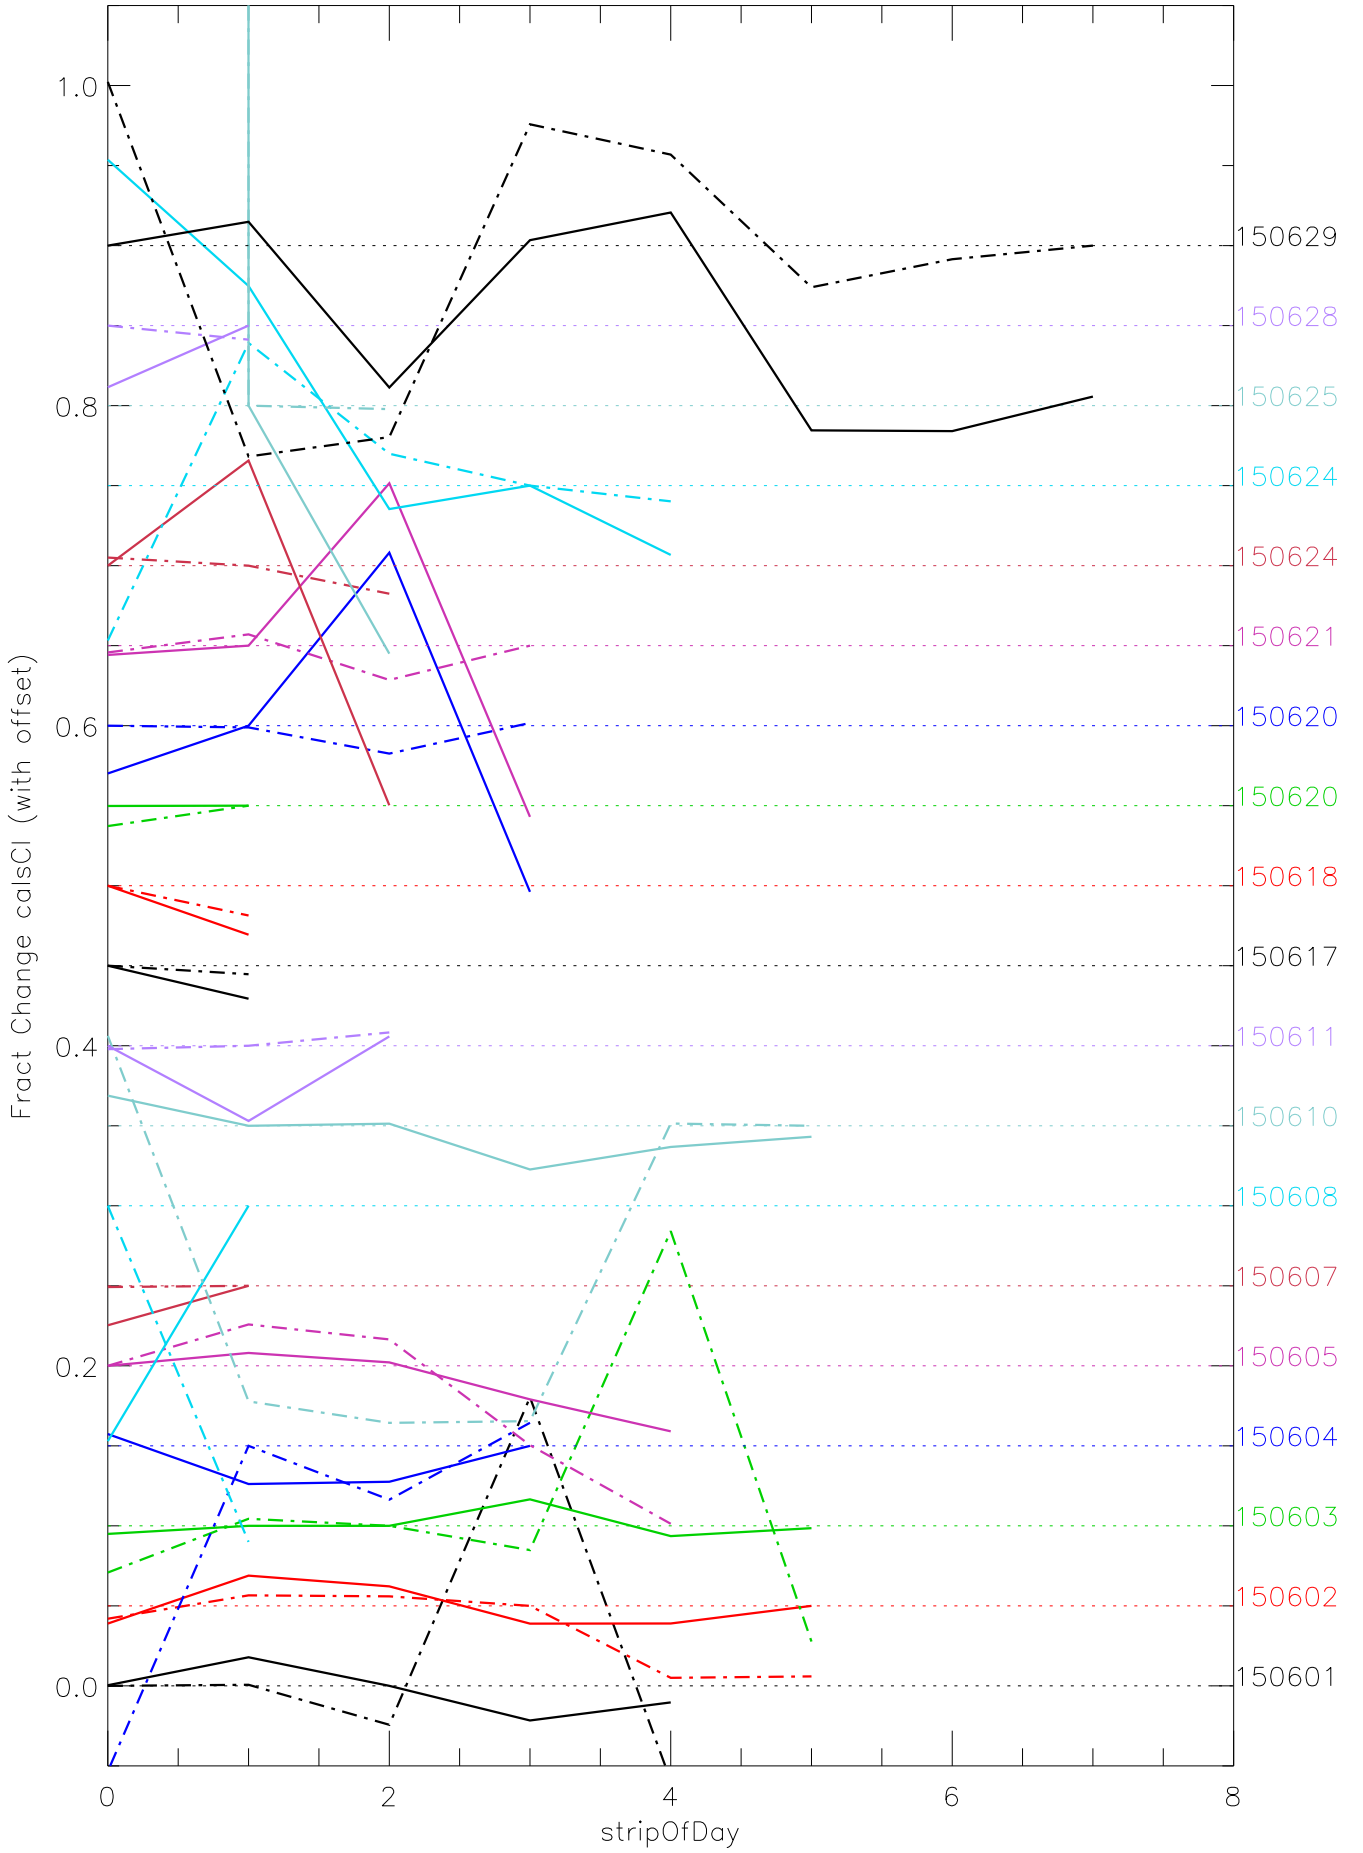

a2048 calsci factors for each day. pixel:0

a2048 calsci factors for each day. pixel:1

a2048 calsci factors for each day. pixel:3

a2048 calsci factors for each day. pixel:4

a2048 calsci factors for each day. pixel:5

a2048 calsci factors for each day. pixel:6