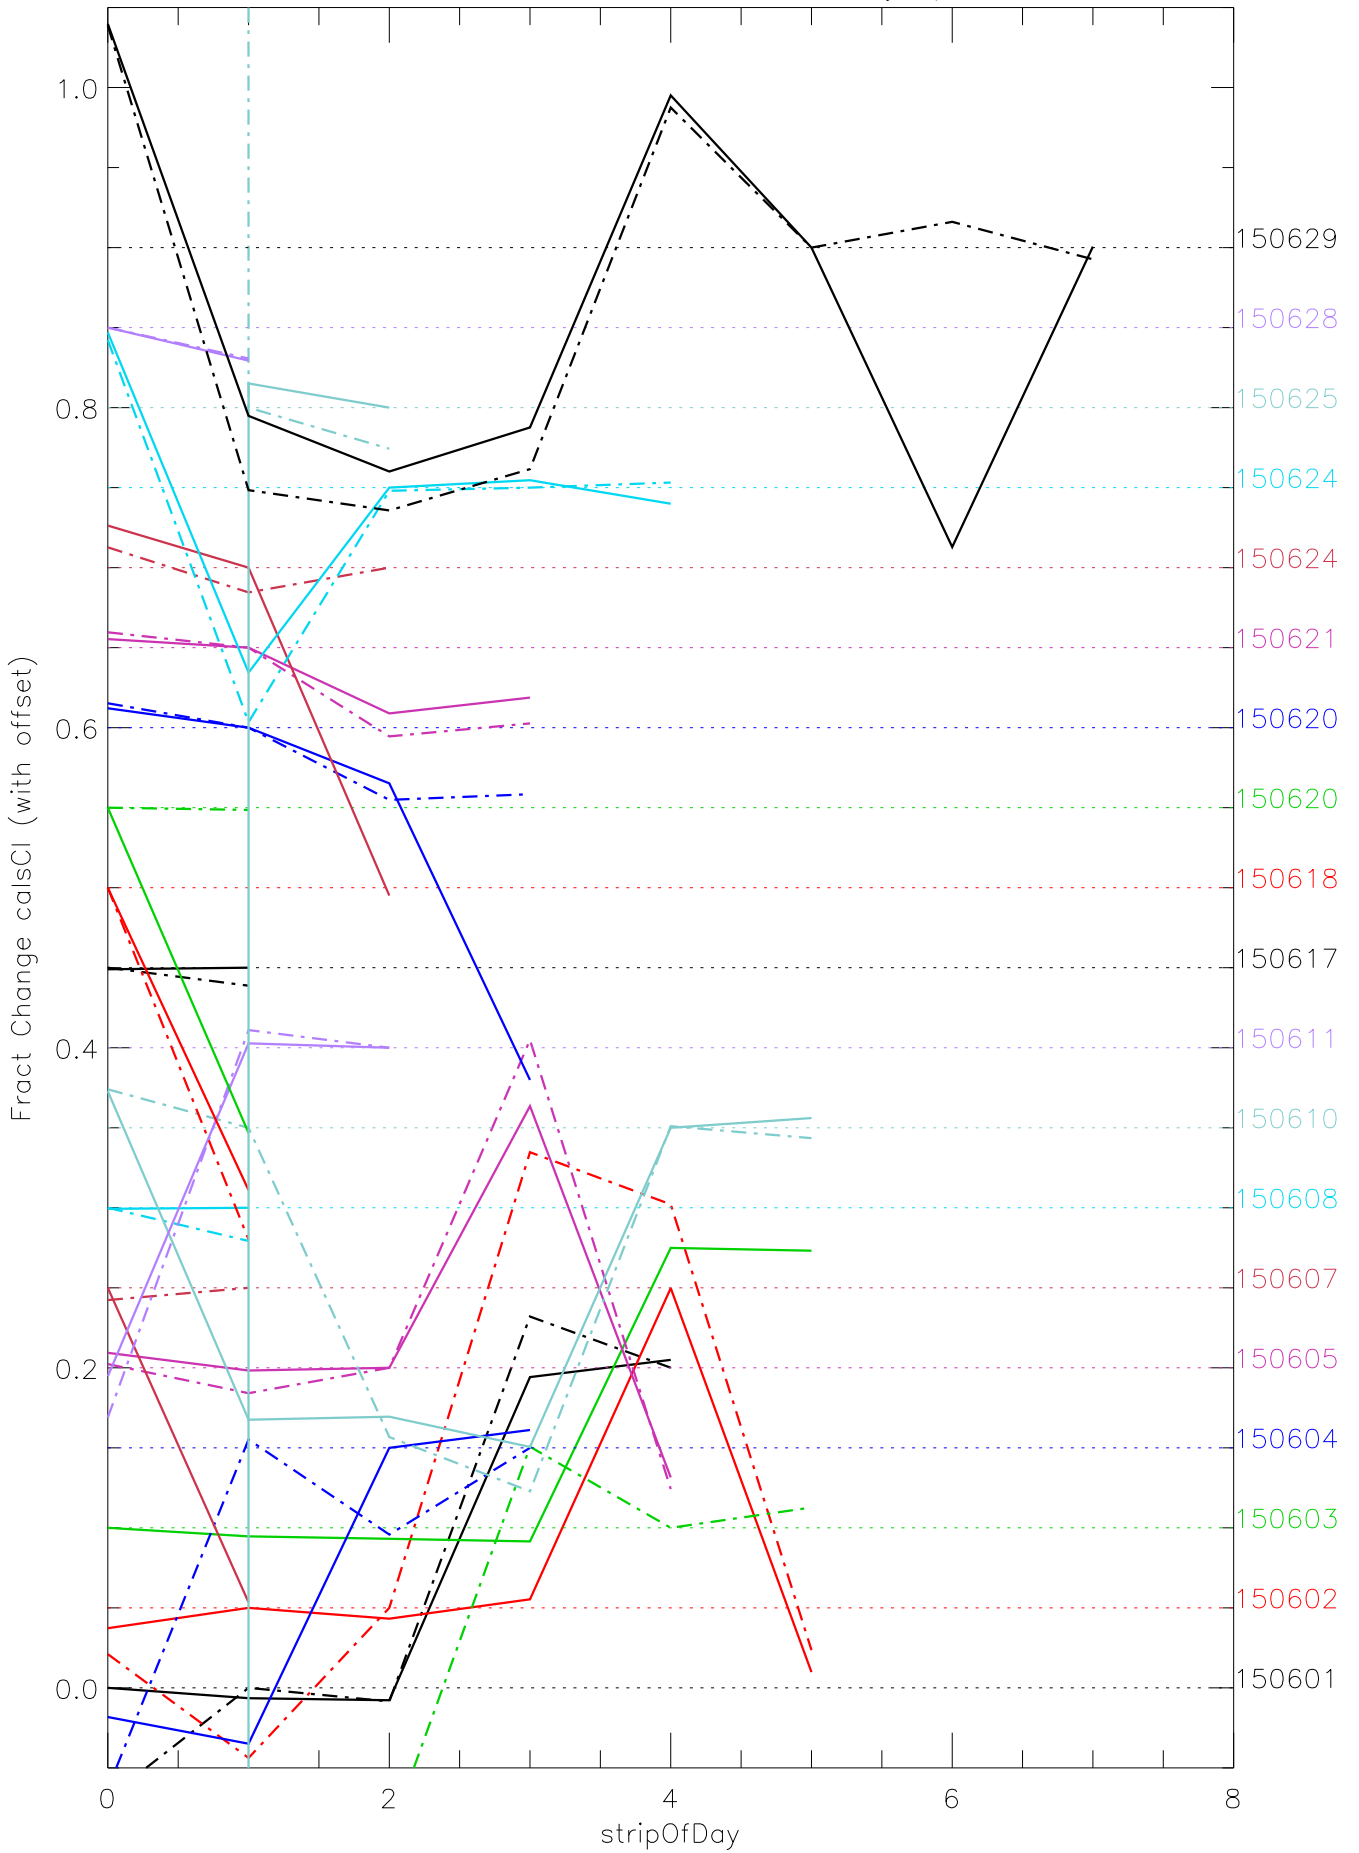

a2048 calsci factors for each day. pixel:0

a2048 calsci factors for each day. pixel:1

a2048 calsci factors for each day. pixel:3

a2048 calsci factors for each day. pixel:4

a2048 calsci factors for each day. pixel:5

a2048 calsci factors for each day. pixel:6