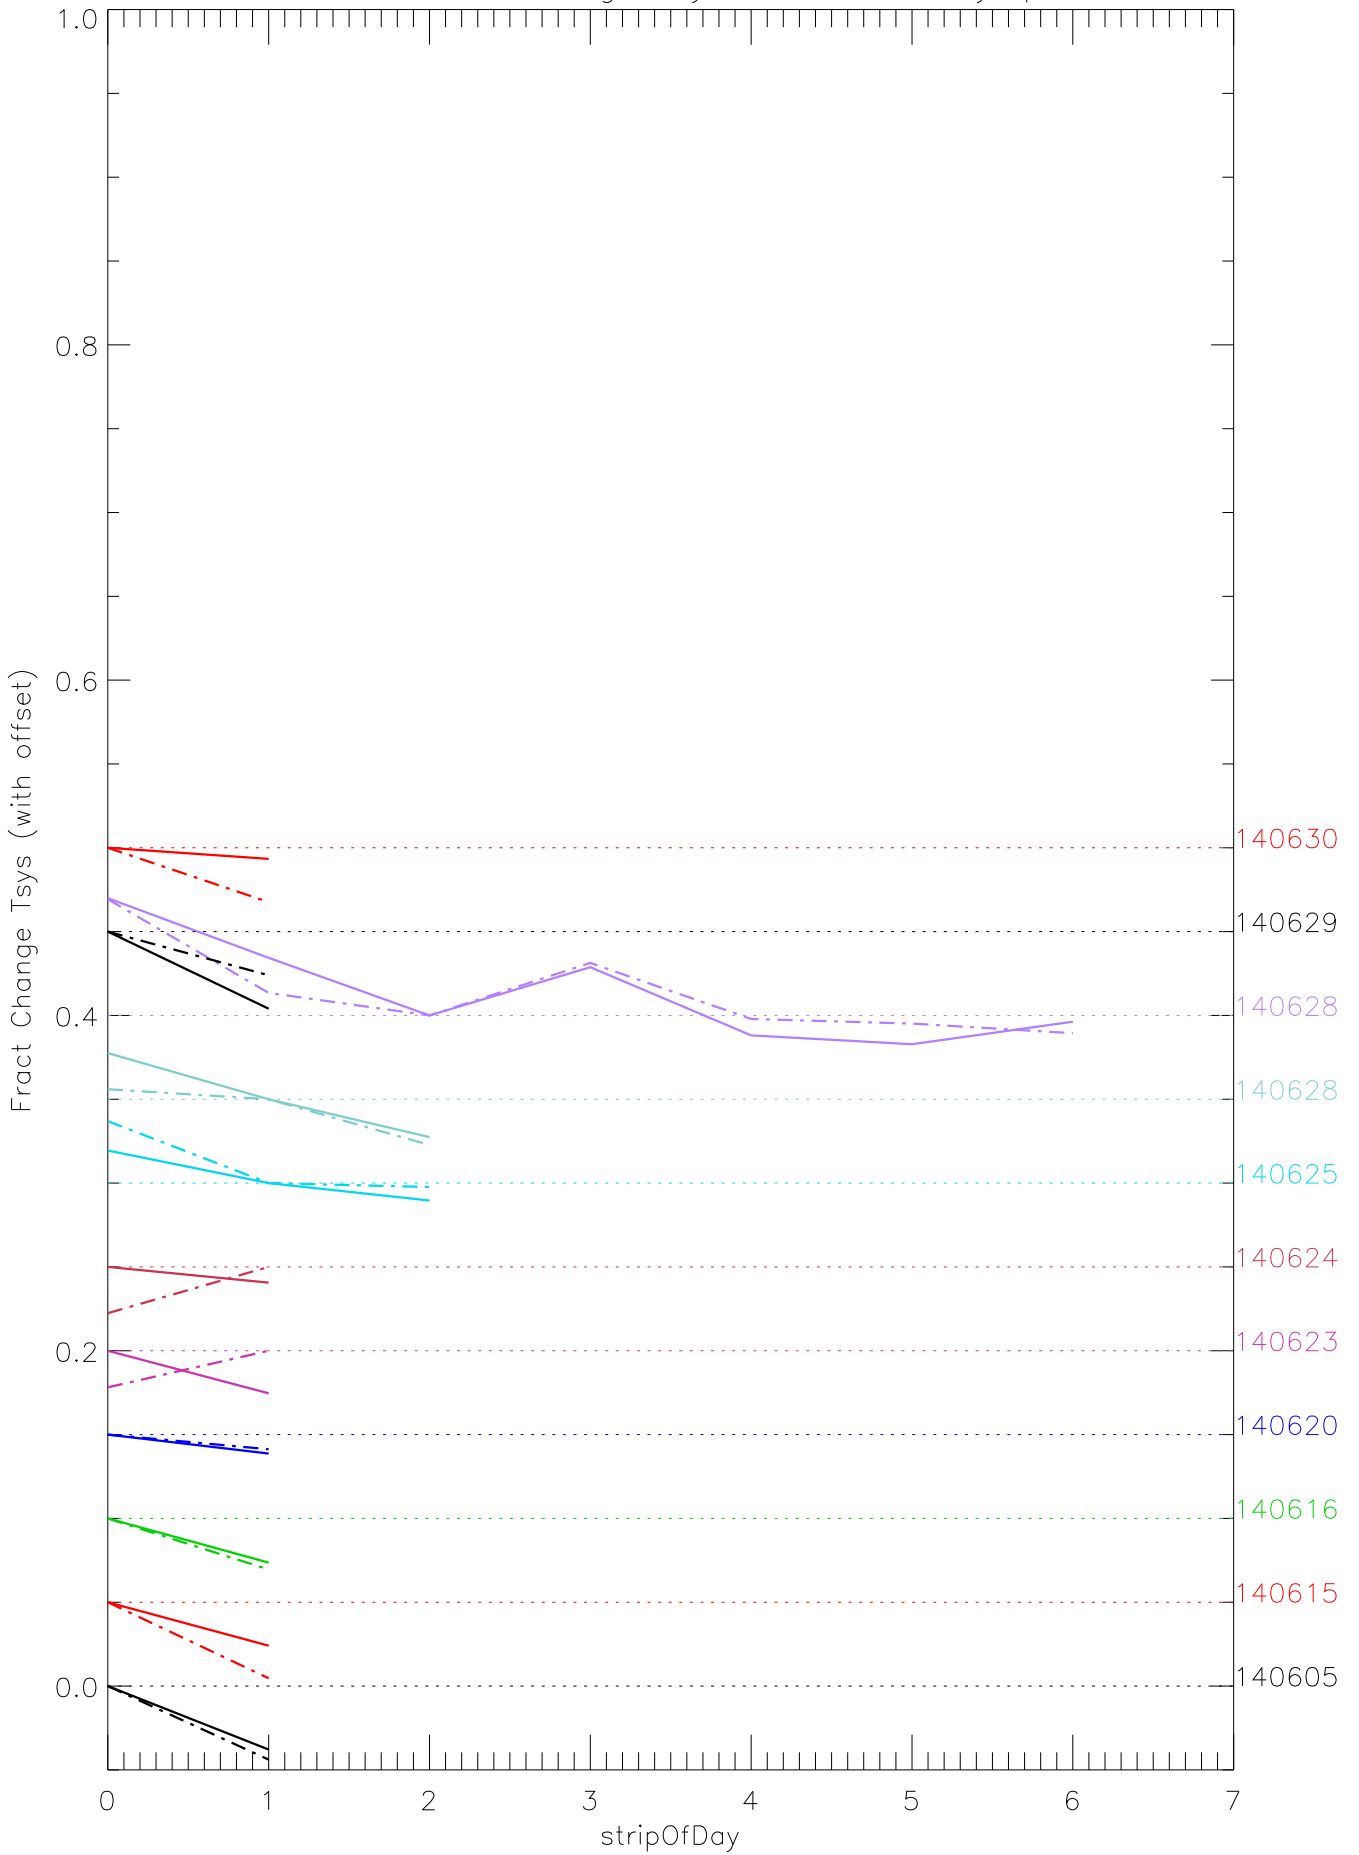

a2048 fractional change TsysK for each day. pixel:0

a2048 fractional change TsysK for each day. pixel:2

a2048 fractional change TsysK for each day. pixel:4