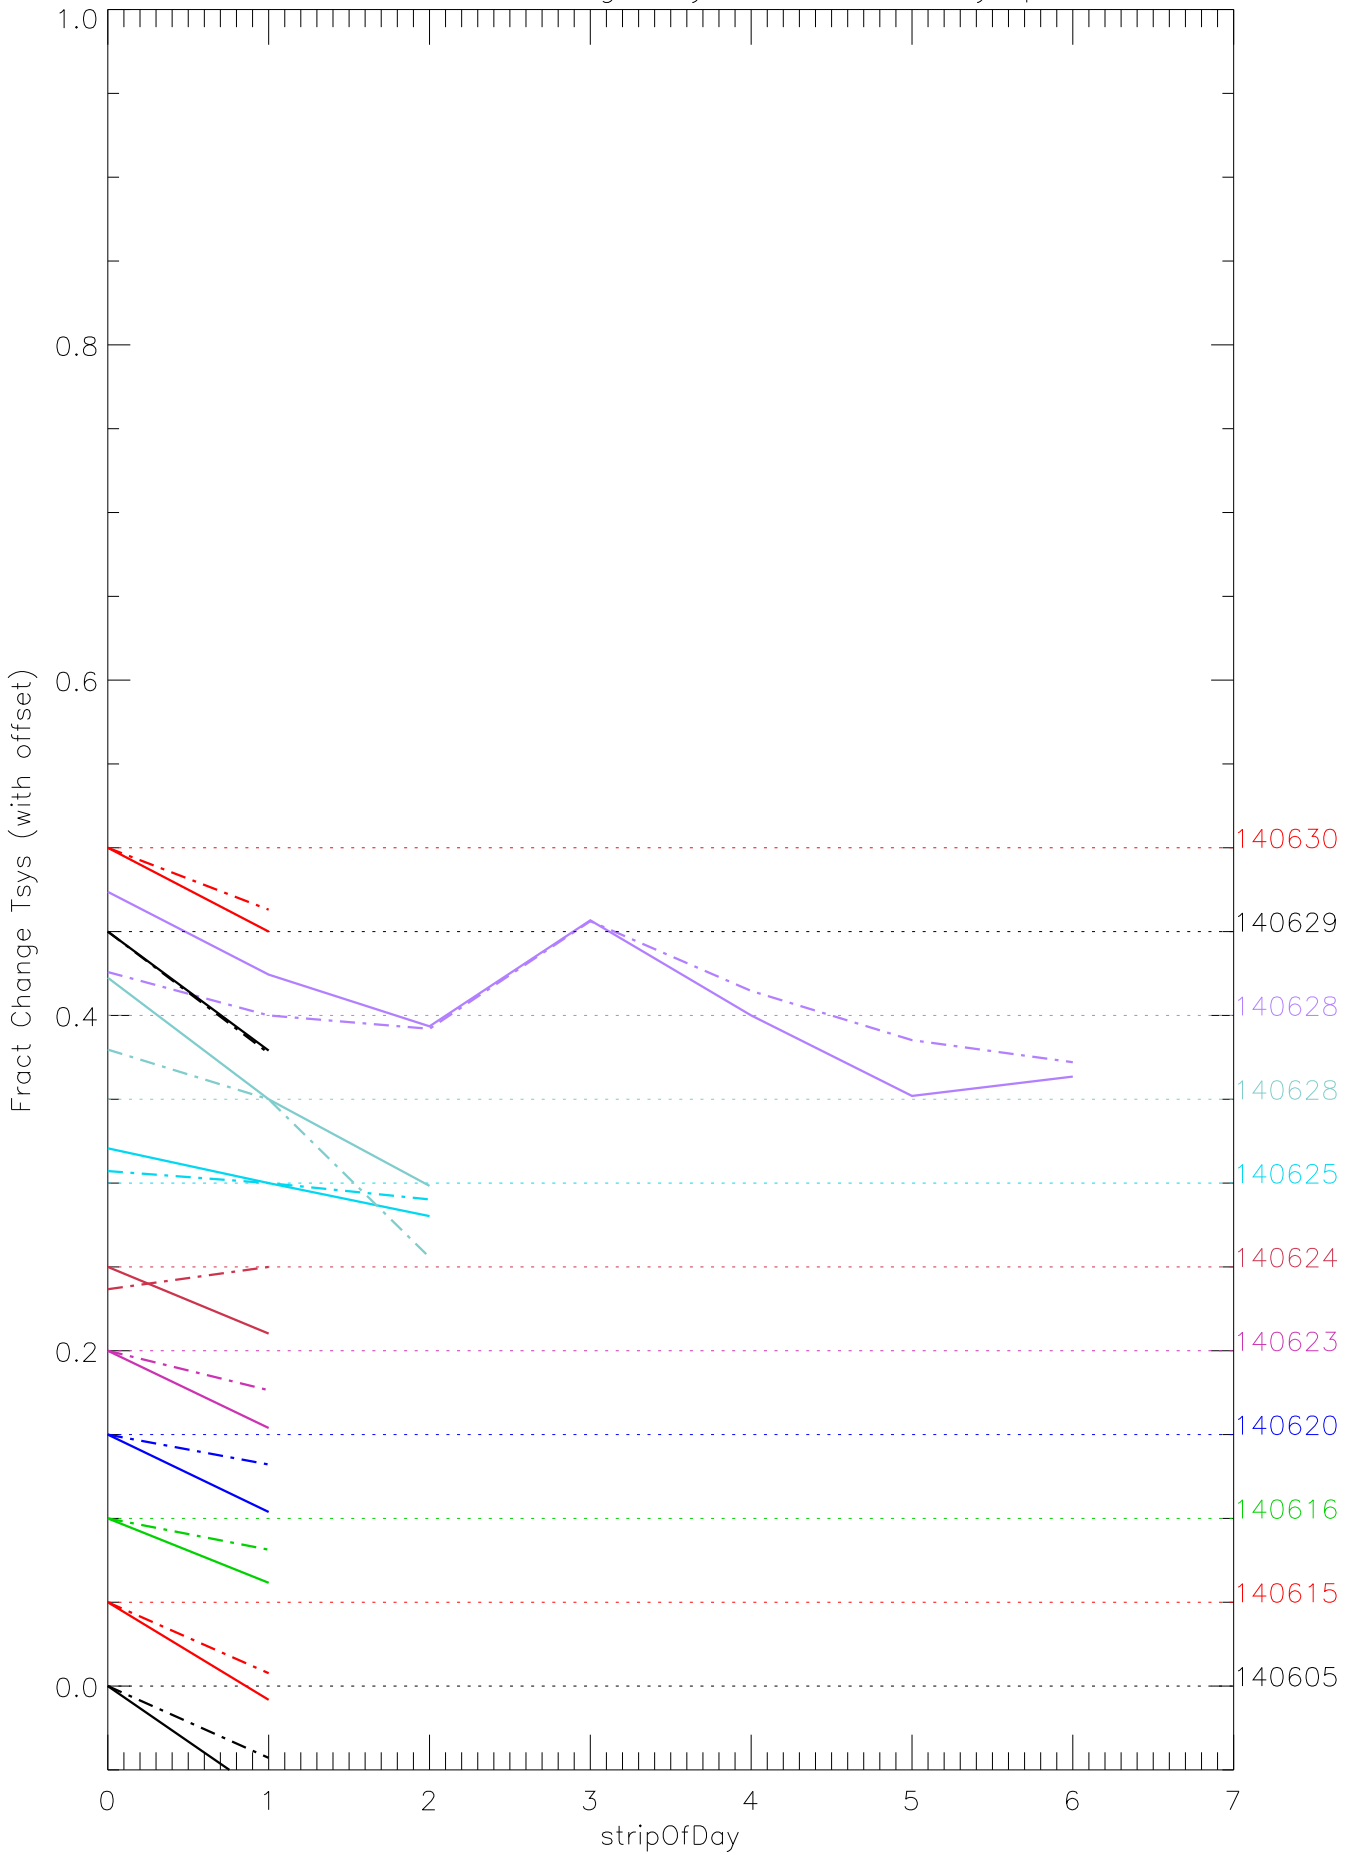

a2048 fractional change TsysK for each day. pixel:0

a2048 fractional change TsysK for each day. pixel:2

a2048 fractional change TsysK for each day. pixel:4