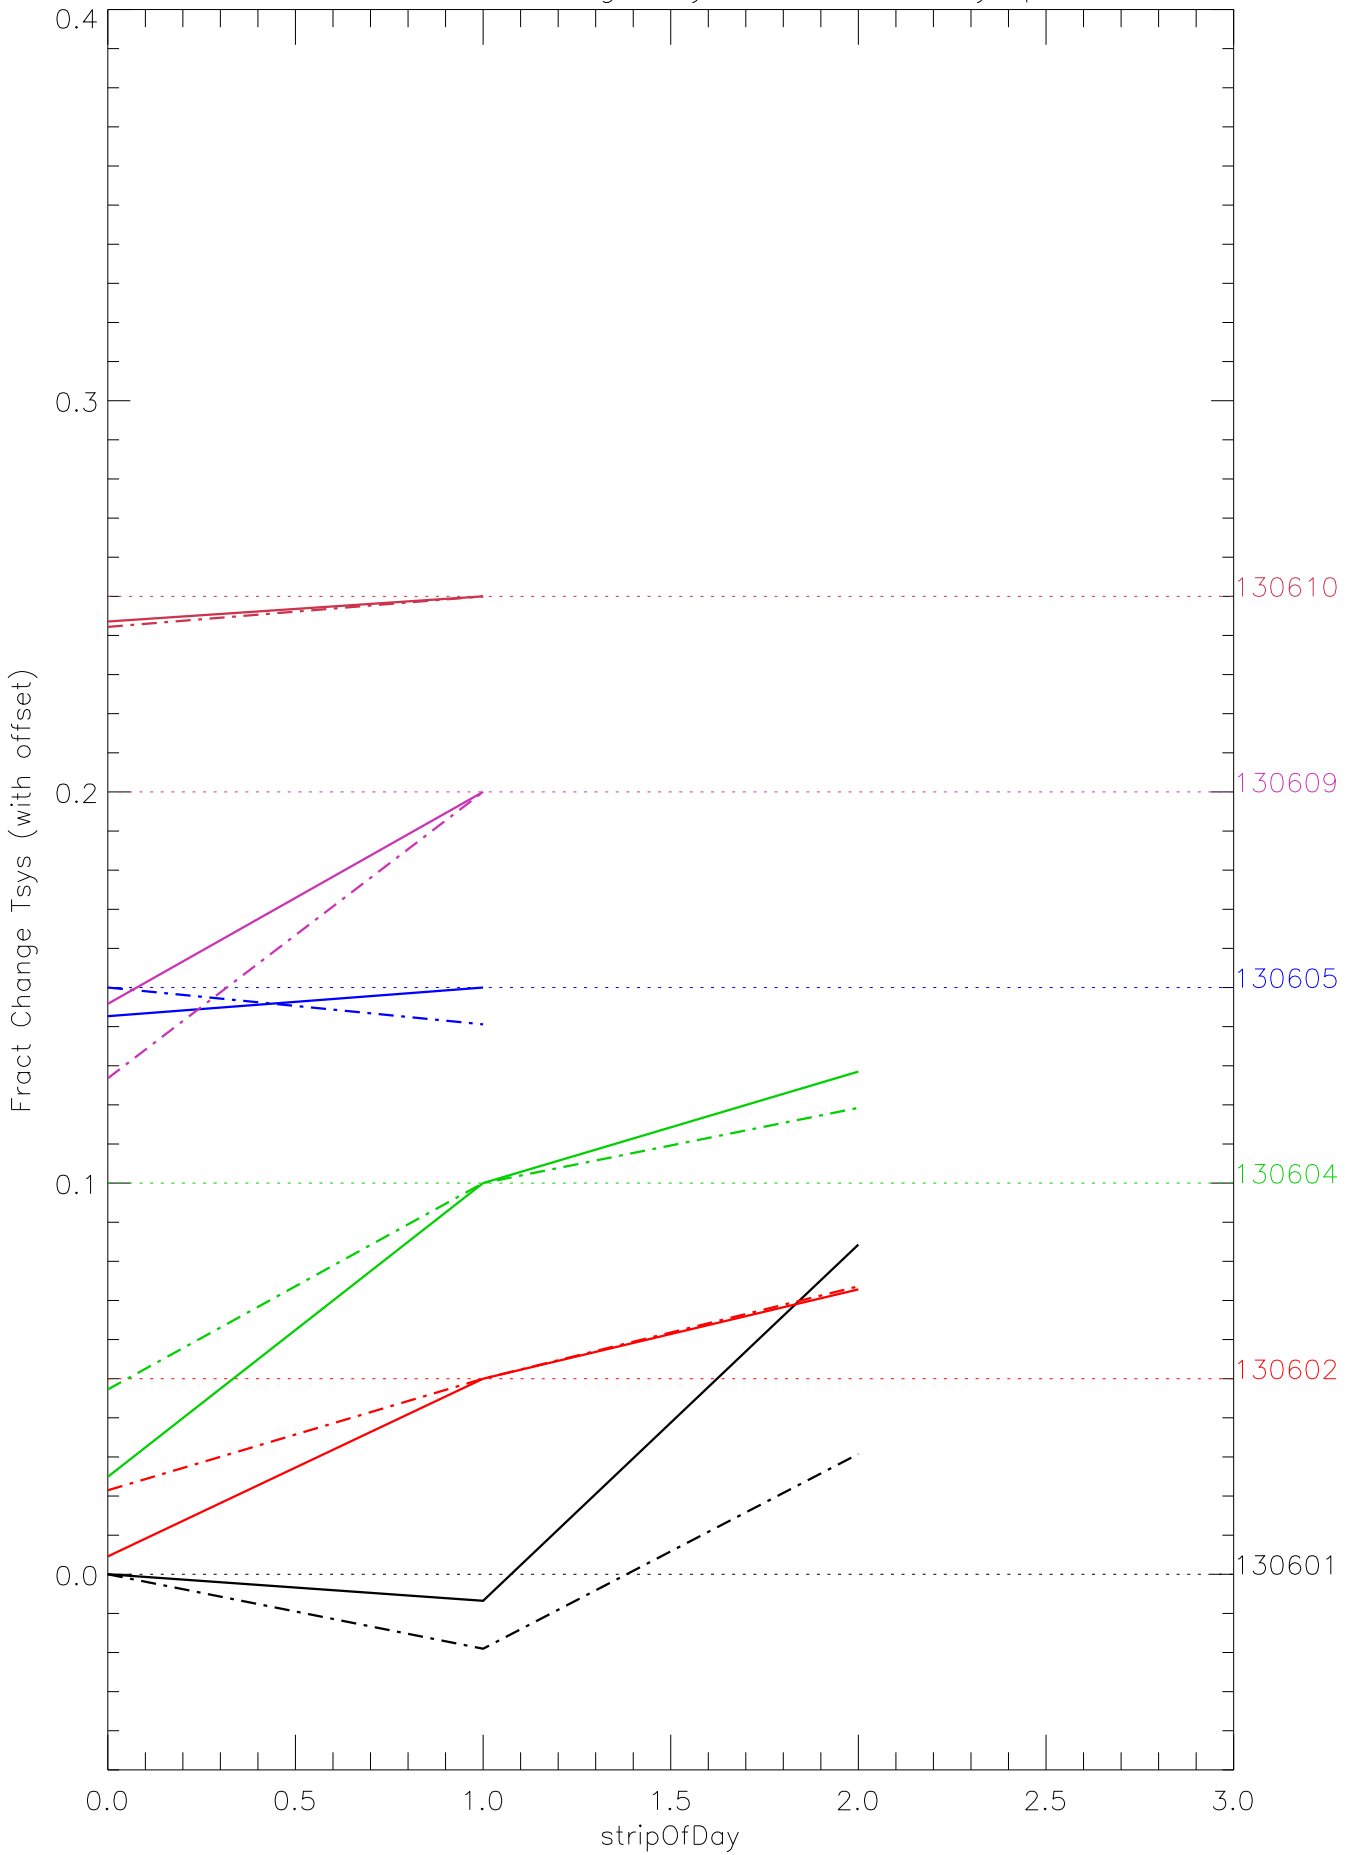

a2048 fractional change TsysK for each day. pixel:0

a2048 fractional change TsysK for each day. pixel:1

a2048 fractional change TsysK for each day. pixel:2

a2048 fractional change TsysK for each day. pixel:3

a2048 fractional change TsysK for each day. pixel:4

a2048 fractional change TsysK for each day. pixel:5

a2048 fractional change TsysK for each day. pixel:6