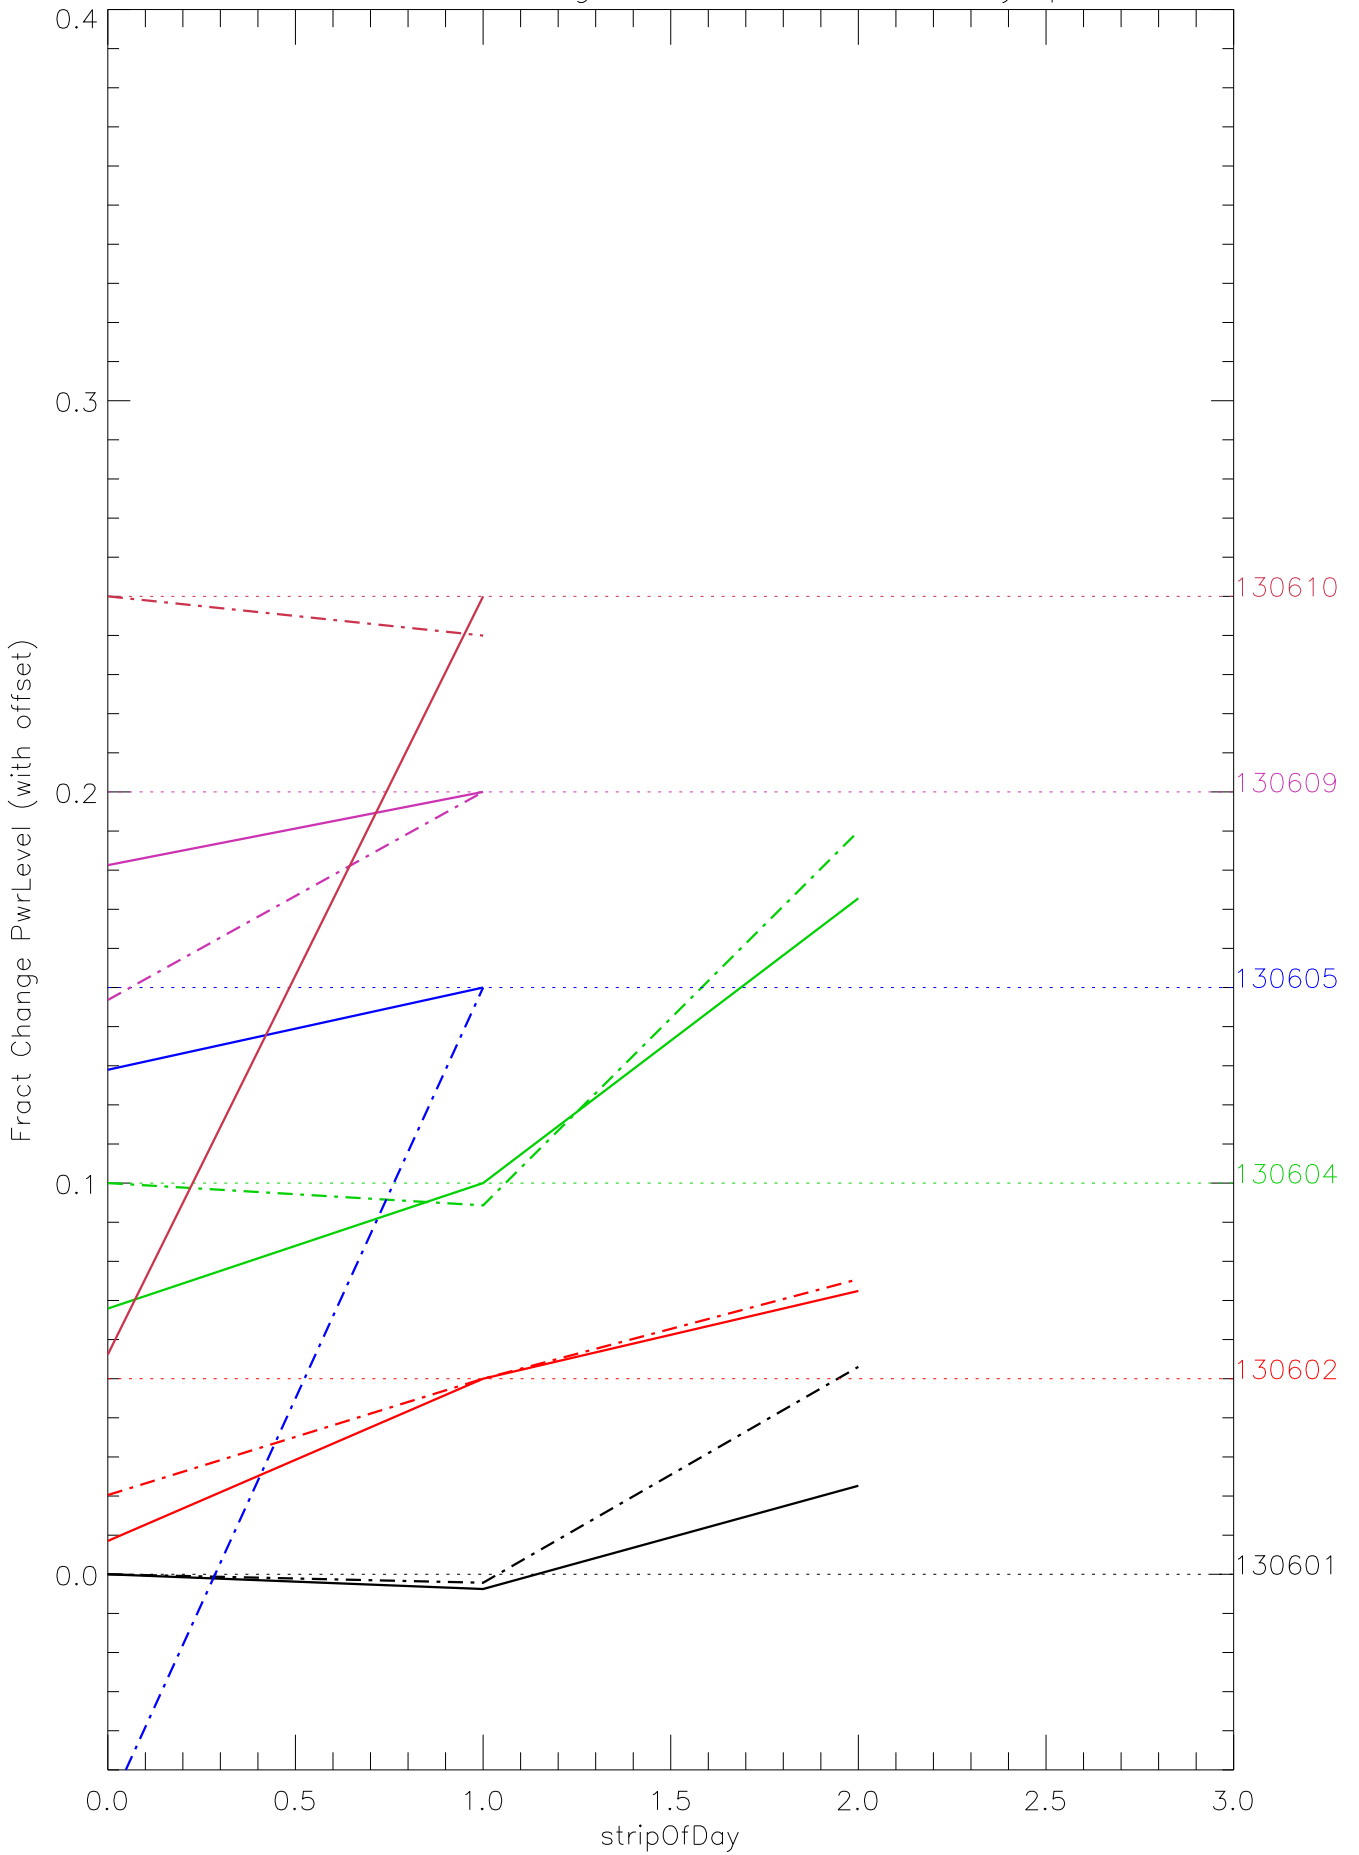

a2048 fractional change PwrLevel for each day. pixel:0

a2048 fractional change PwrLevel for each day. pixel:1

a2048 fractional change PwrLevel for each day. pixel:2

a2048 fractional change PwrLevel for each day. pixel:3

a2048 fractional change PwrLevel for each day. pixel:4

a2048 fractional change PwrLevel for each day. pixel:5

a2048 fractional change PwrLevel for each day. pixel:6