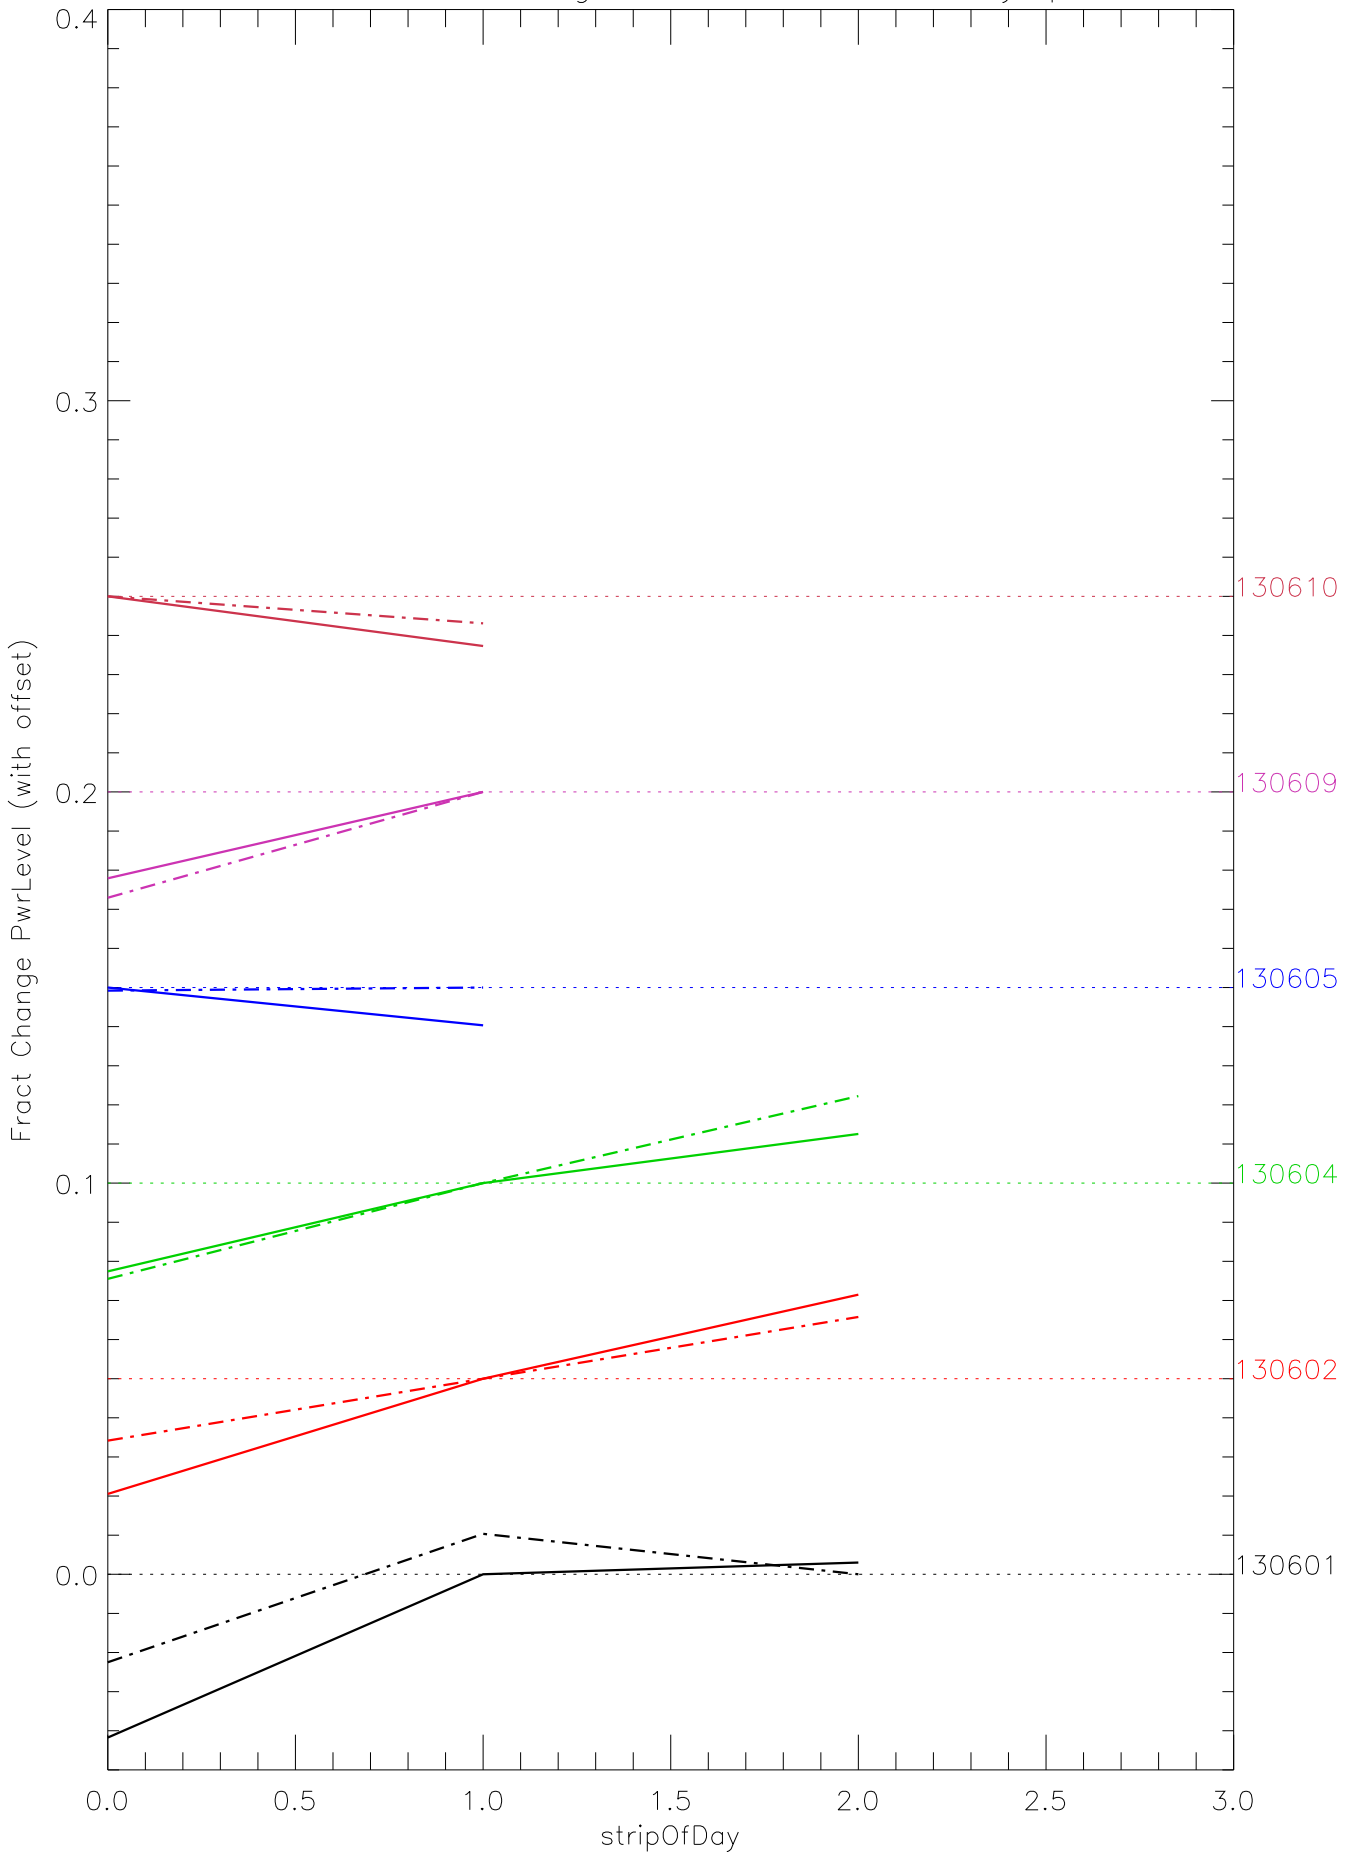

a2048 fractional change PwrLevel for each day. pixel:0

a2048 fractional change PwrLevel for each day. pixel:1

a2048 fractional change PwrLevel for each day. pixel:2

a2048 fractional change PwrLevel for each day. pixel:3

a2048 fractional change PwrLevel for each day. pixel:4

a2048 fractional change PwrLevel for each day. pixel:5

a2048 fractional change PwrLevel for each day. pixel:6