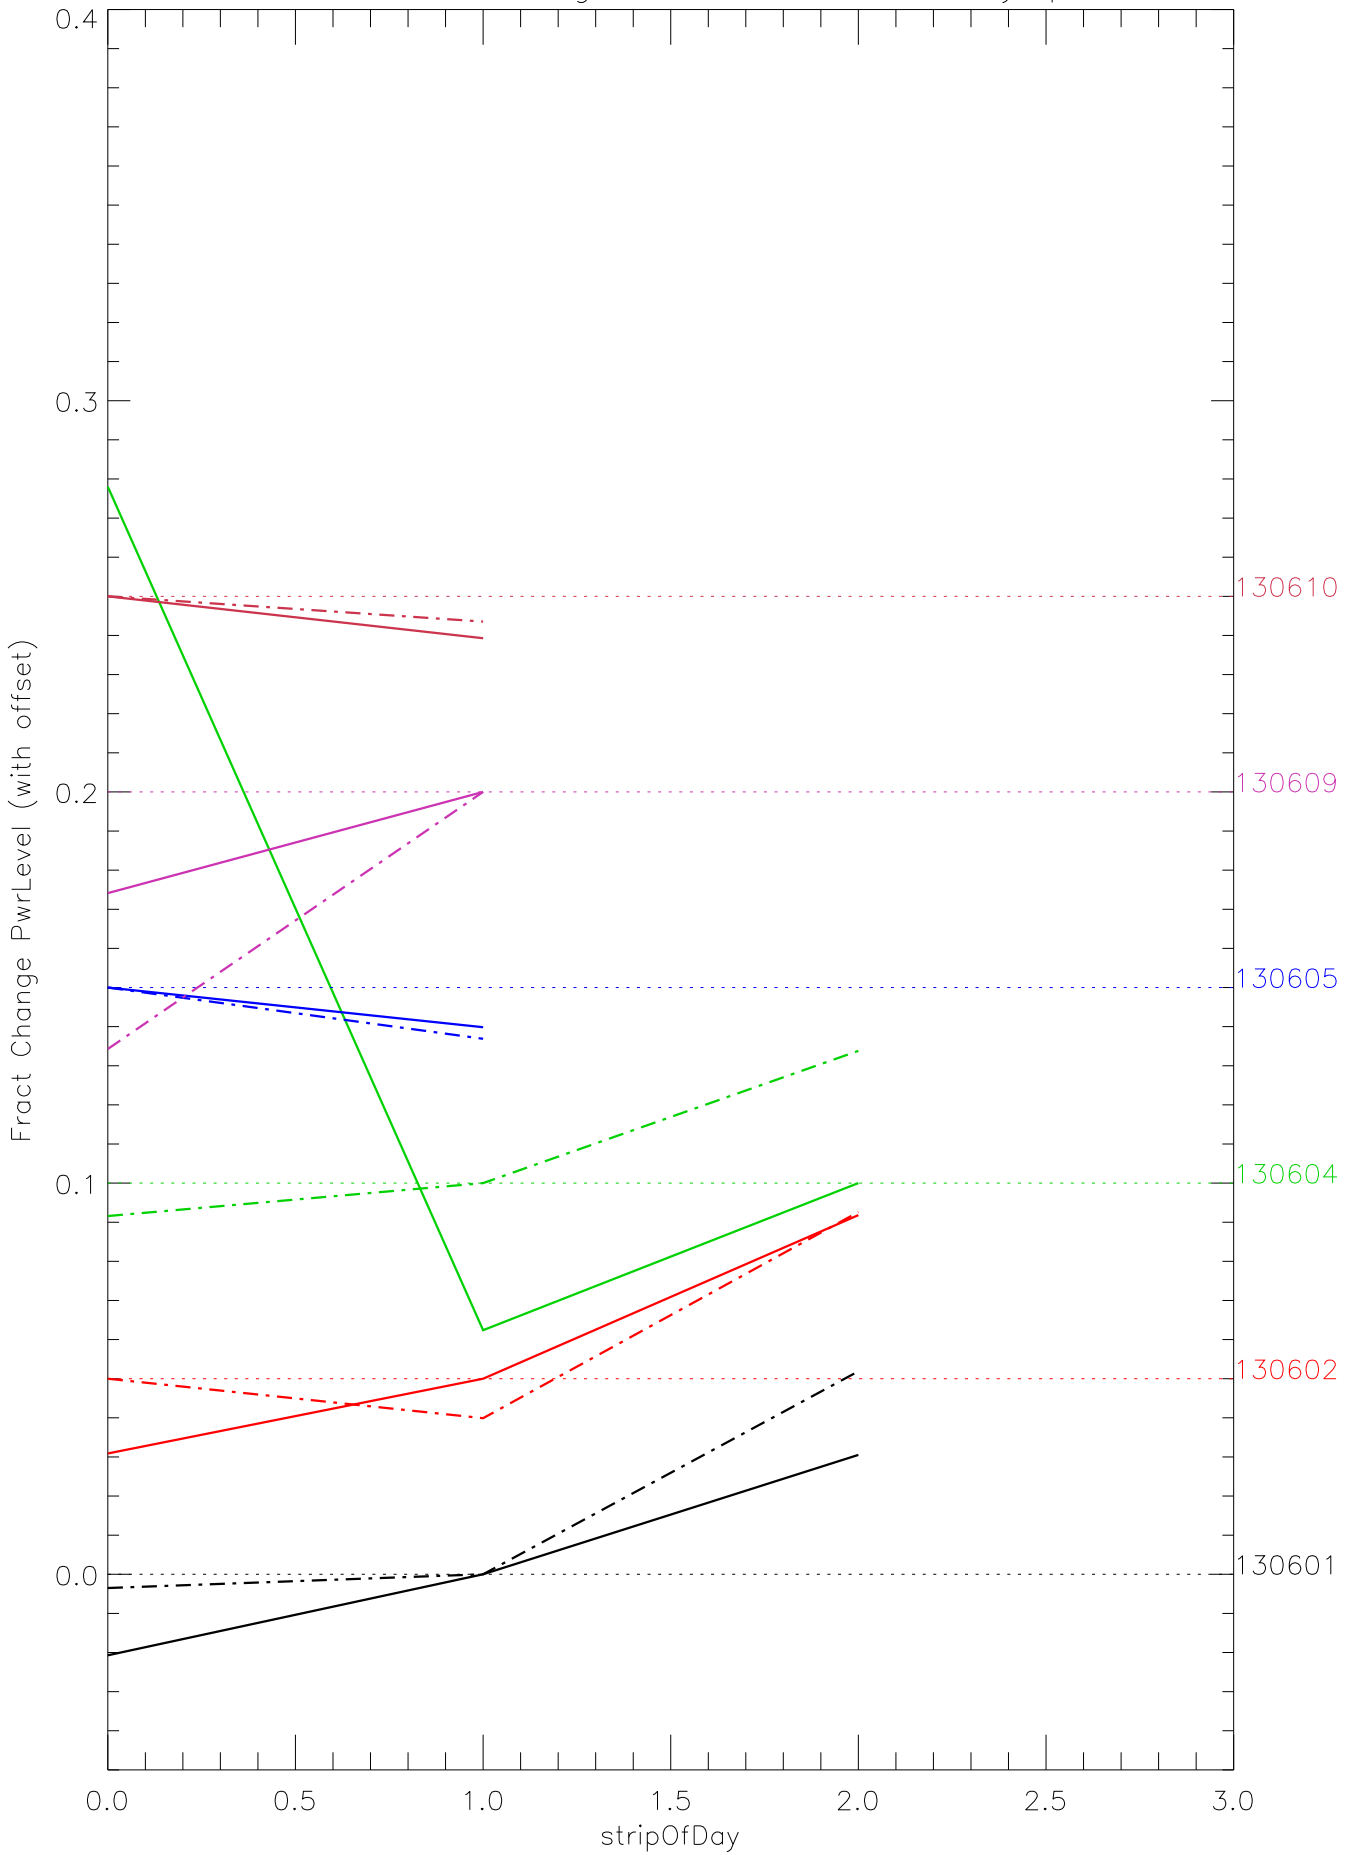

a2048 fractional change PwrLevel for each day. pixel:0

a2048 fractional change PwrLevel for each day. pixel:1

a2048 fractional change PwrLevel for each day. pixel:2

a2048 fractional change PwrLevel for each day. pixel:3

a2048 fractional change PwrLevel for each day. pixel:4

a2048 fractional change PwrLevel for each day. pixel:5

a2048 fractional change PwrLevel for each day. pixel:6