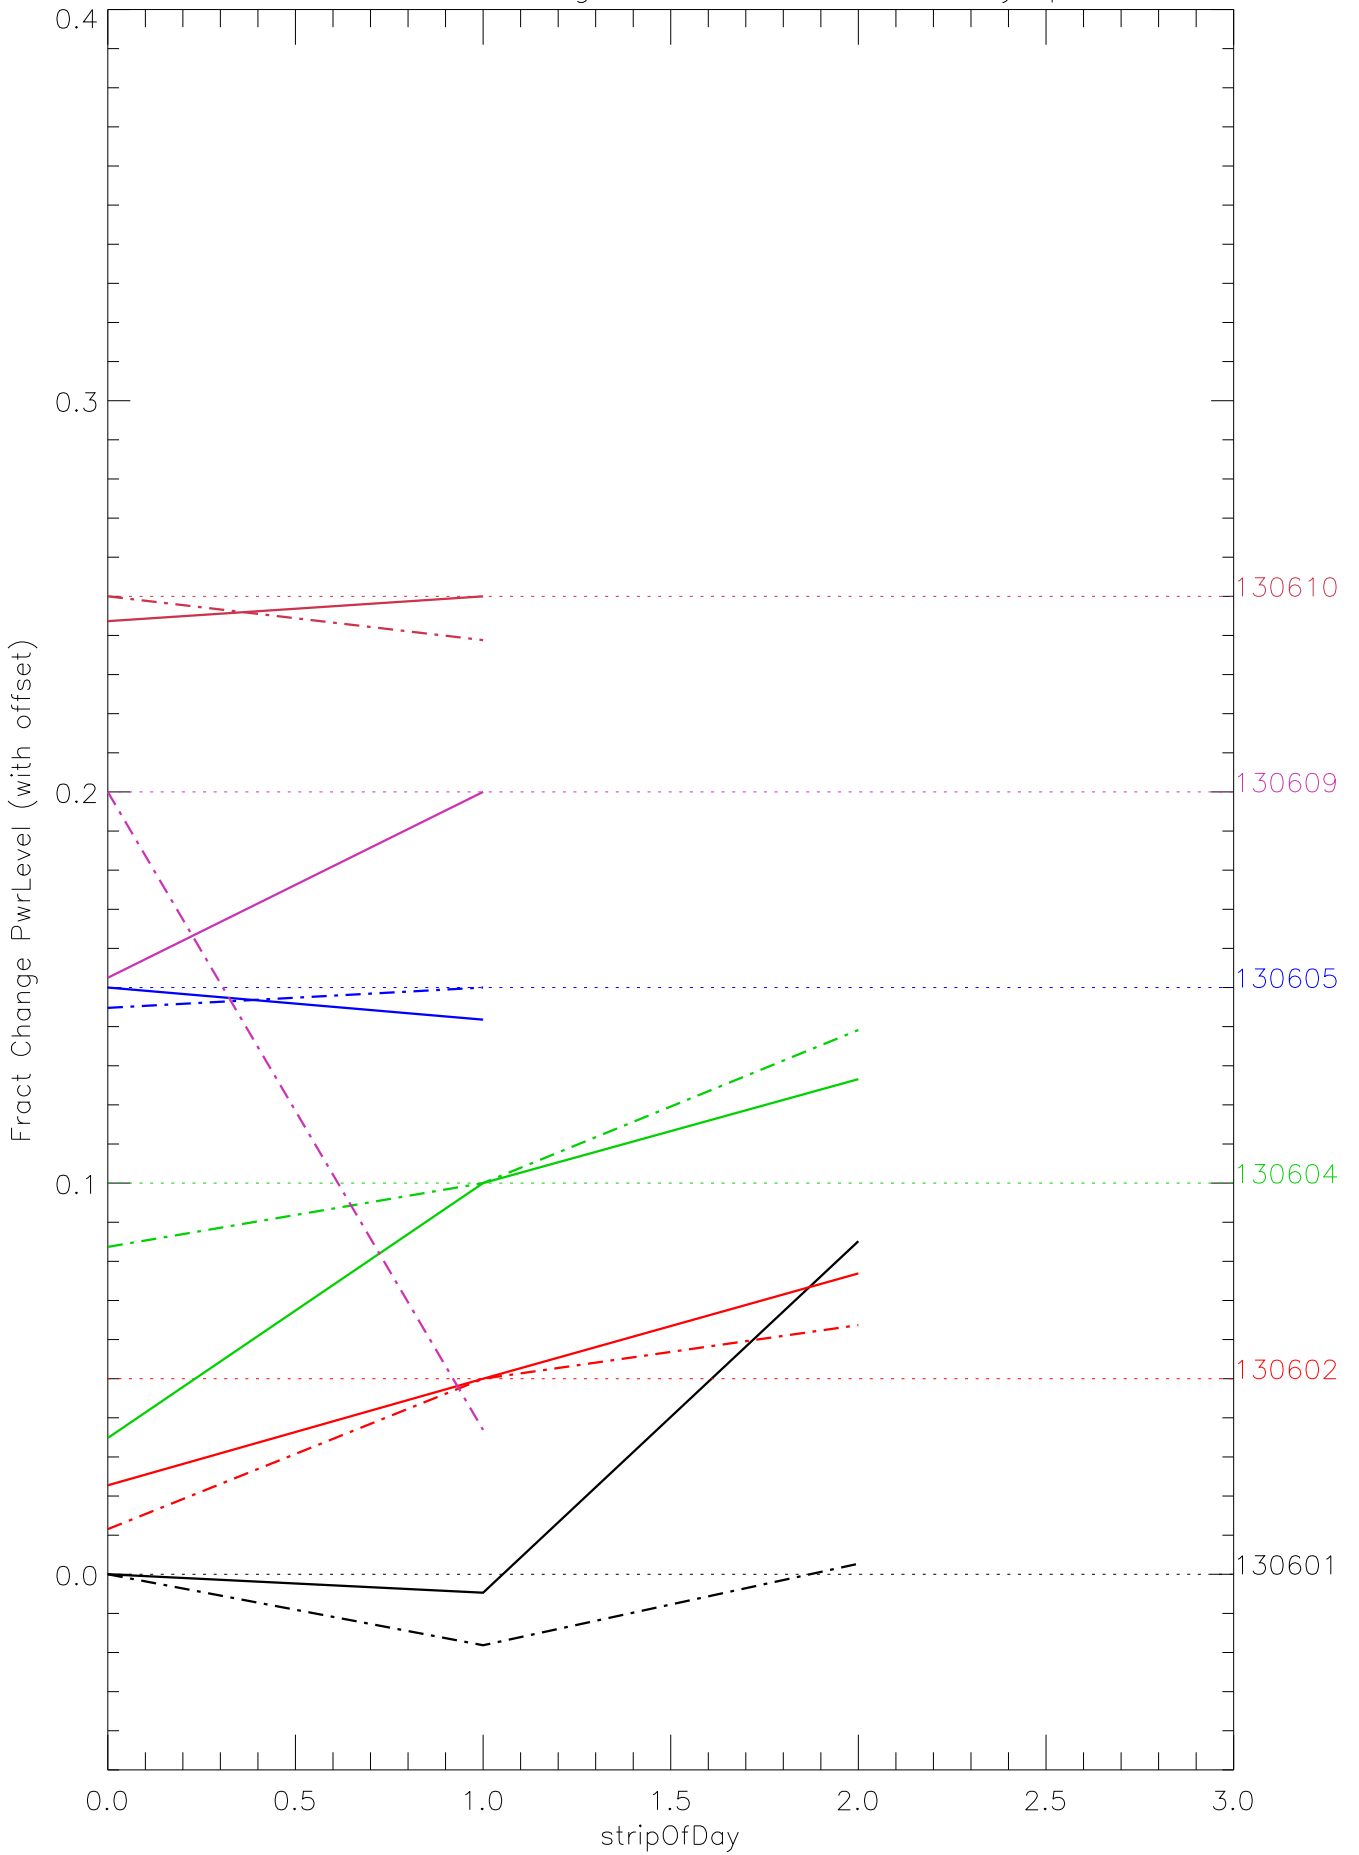

a2048 fractional change PwrLevel for each day. pixel:0

a2048 fractional change PwrLevel for each day. pixel:1

a2048 fractional change PwrLevel for each day. pixel:2

a2048 fractional change PwrLevel for each day. pixel:3

a2048 fractional change PwrLevel for each day. pixel:4

a2048 fractional change PwrLevel for each day. pixel:5

a2048 fractional change PwrLevel for each day. pixel:6