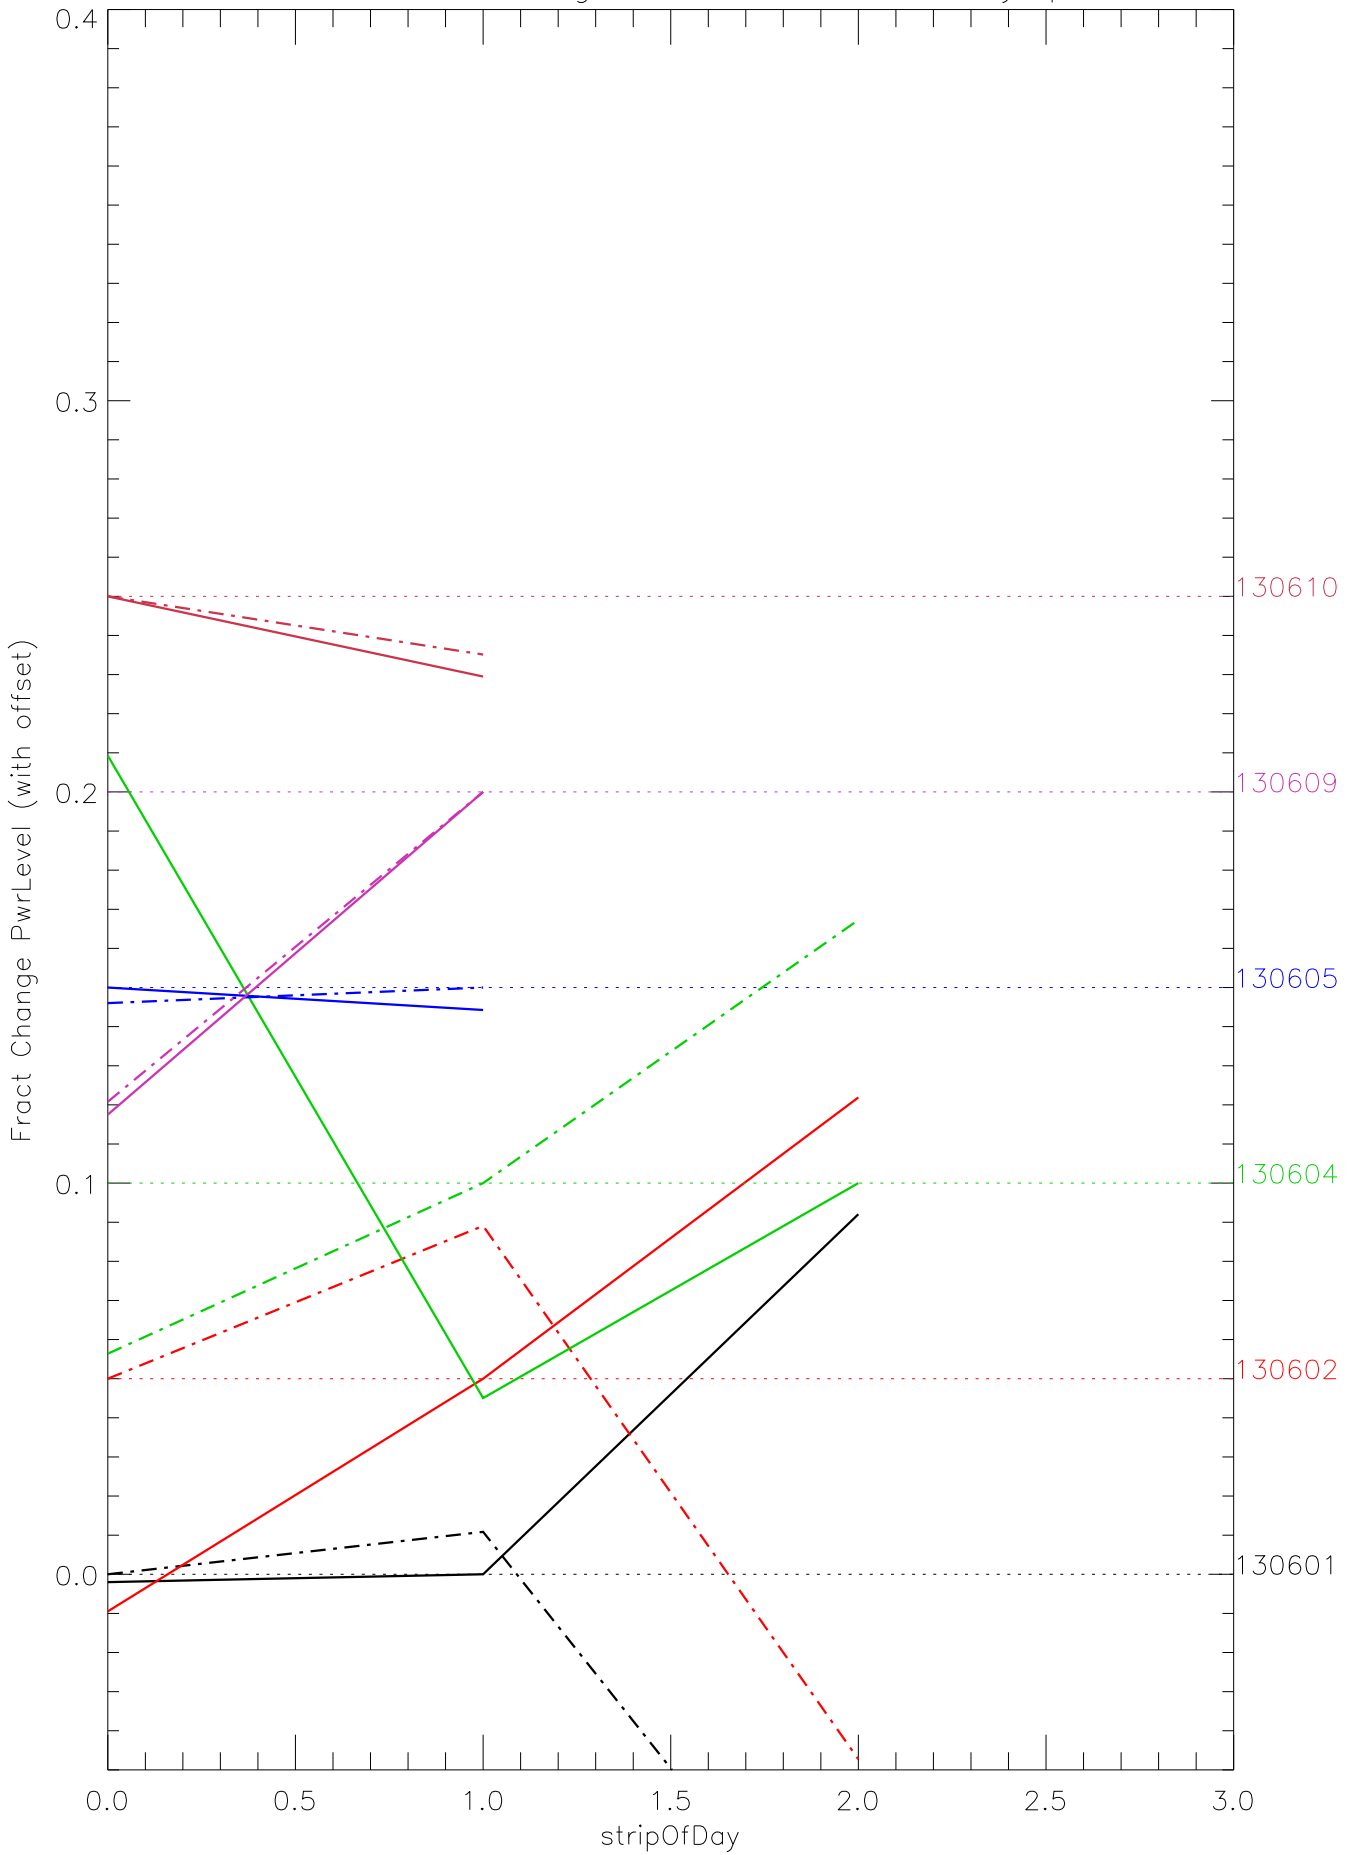

a2048 fractional change PwrLevel for each day. pixel:0

a2048 fractional change PwrLevel for each day. pixel:1

a2048 fractional change PwrLevel for each day. pixel:2

a2048 fractional change PwrLevel for each day. pixel:3

a2048 fractional change PwrLevel for each day. pixel:4

a2048 fractional change PwrLevel for each day. pixel:5

a2048 fractional change PwrLevel for each day. pixel:6