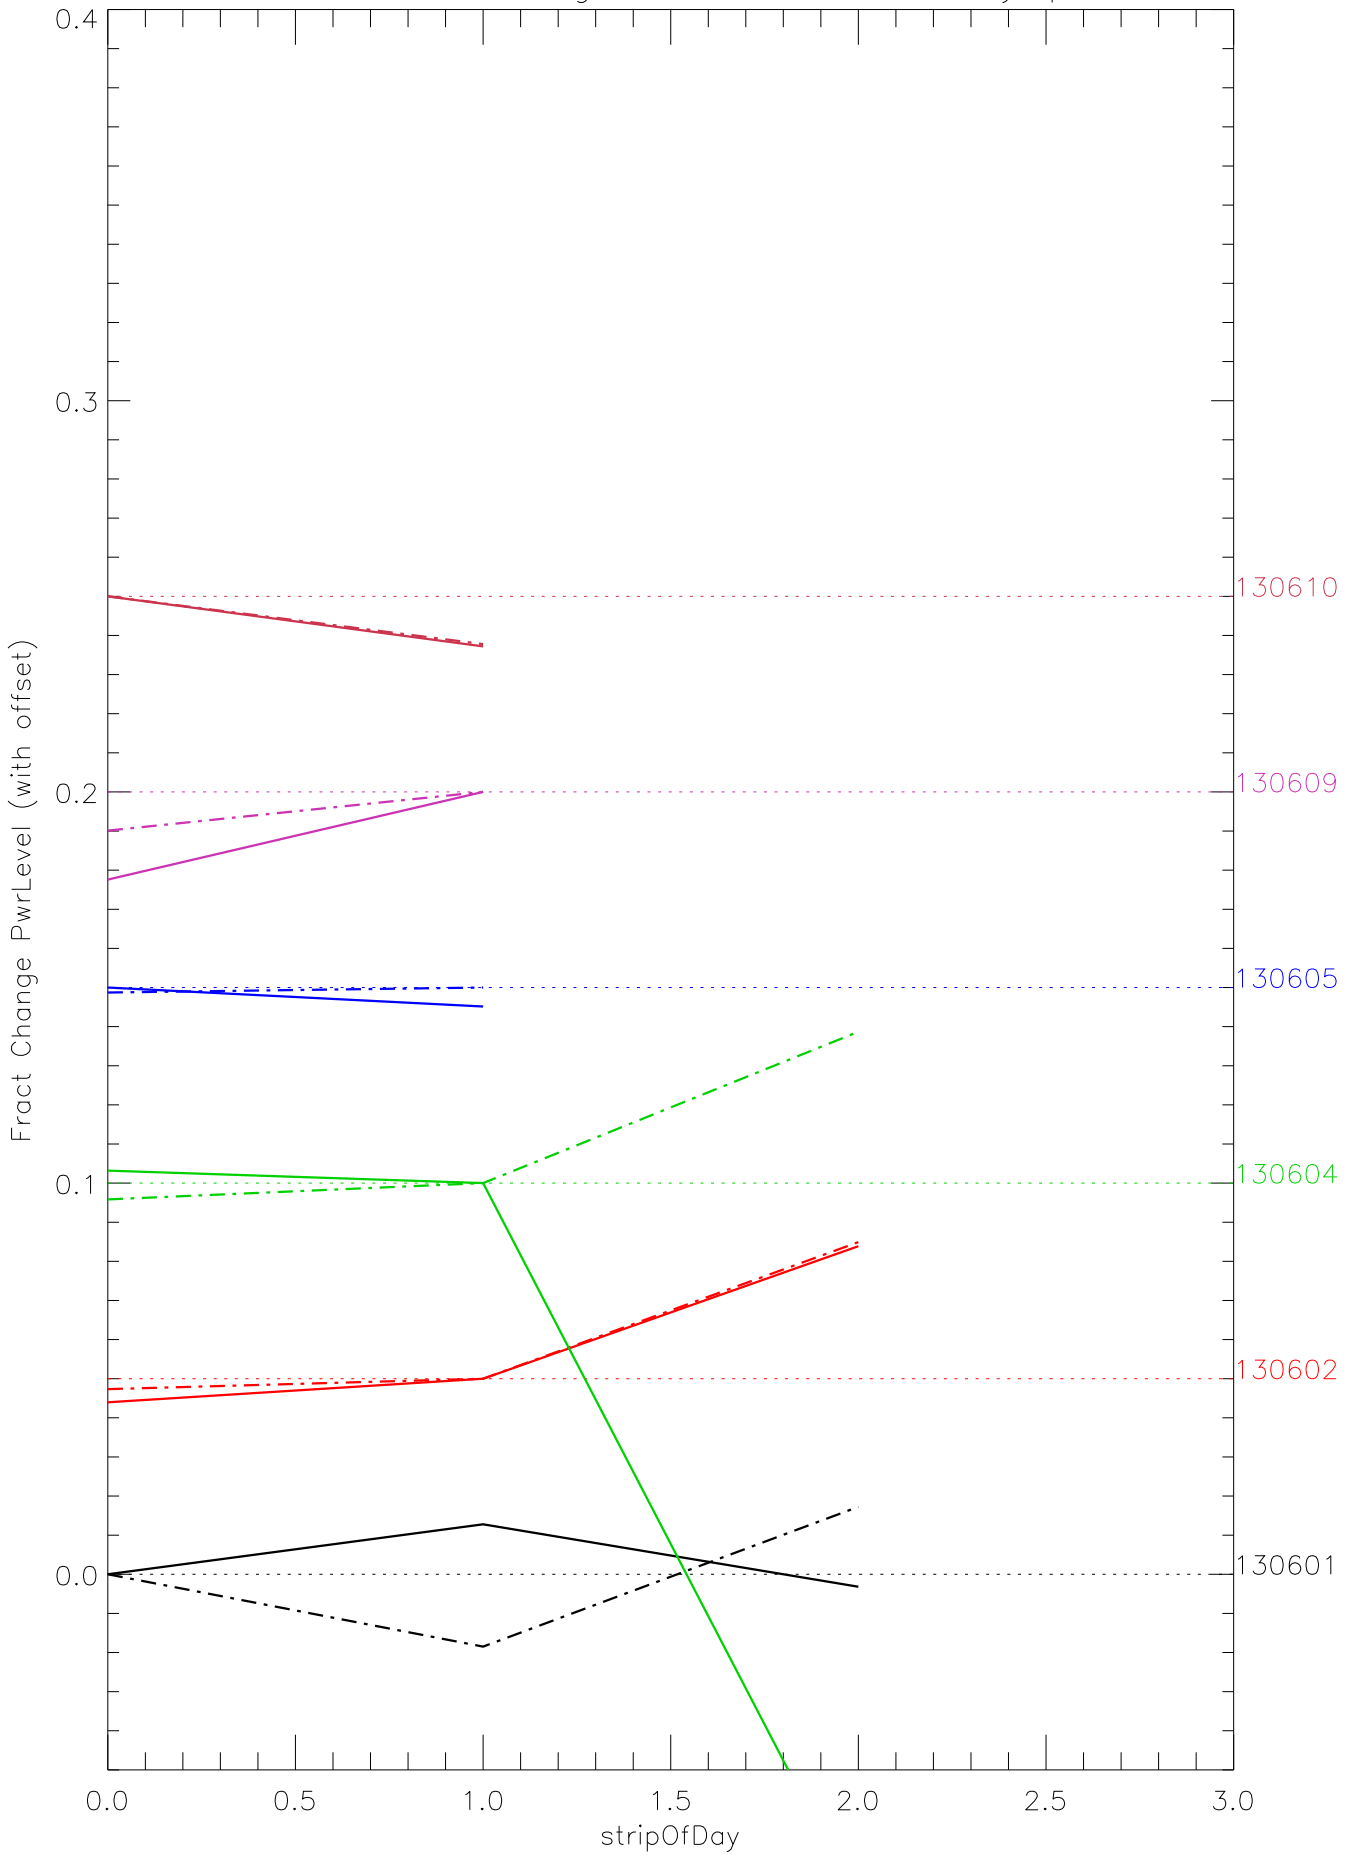

a2048 fractional change PwrLevel for each day. pixel:0

a2048 fractional change PwrLevel for each day. pixel:1

a2048 fractional change PwrLevel for each day. pixel:2

a2048 fractional change PwrLevel for each day. pixel:3

a2048 fractional change PwrLevel for each day. pixel:4

a2048 fractional change PwrLevel for each day. pixel:5

a2048 fractional change PwrLevel for each day. pixel:6