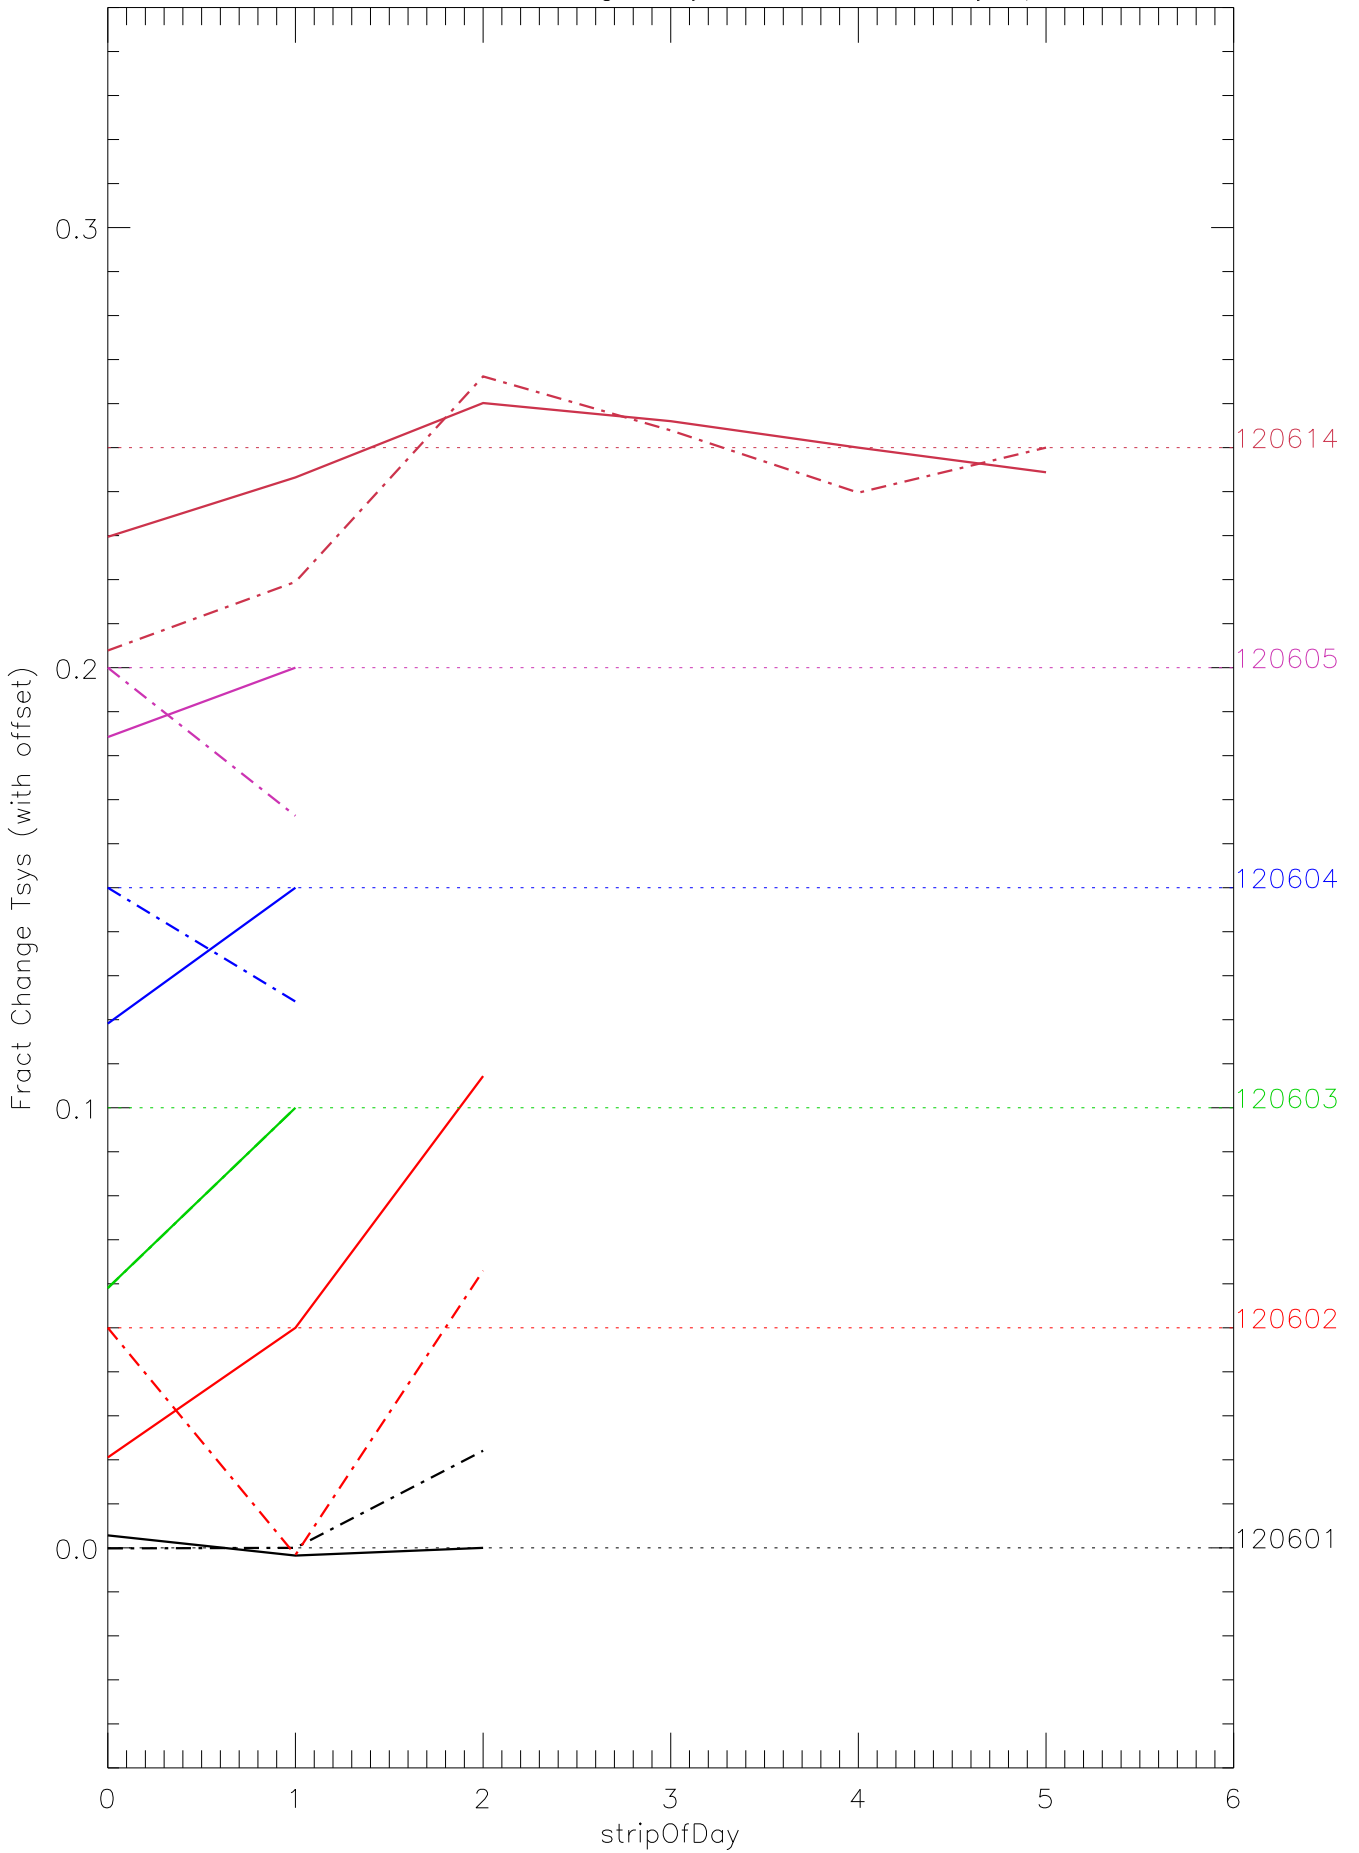

a2048 fractional change TsysK for each day. pixel:0

a2048 fractional change TsysK for each day. pixel:1

a2048 fractional change TsysK for each day. pixel:2

a2048 fractional change TsysK for each day. pixel:3

a2048 fractional change TsysK for each day. pixel:4

a2048 fractional change TsysK for each day. pixel:5

a2048 fractional change TsysK for each day. pixel:6