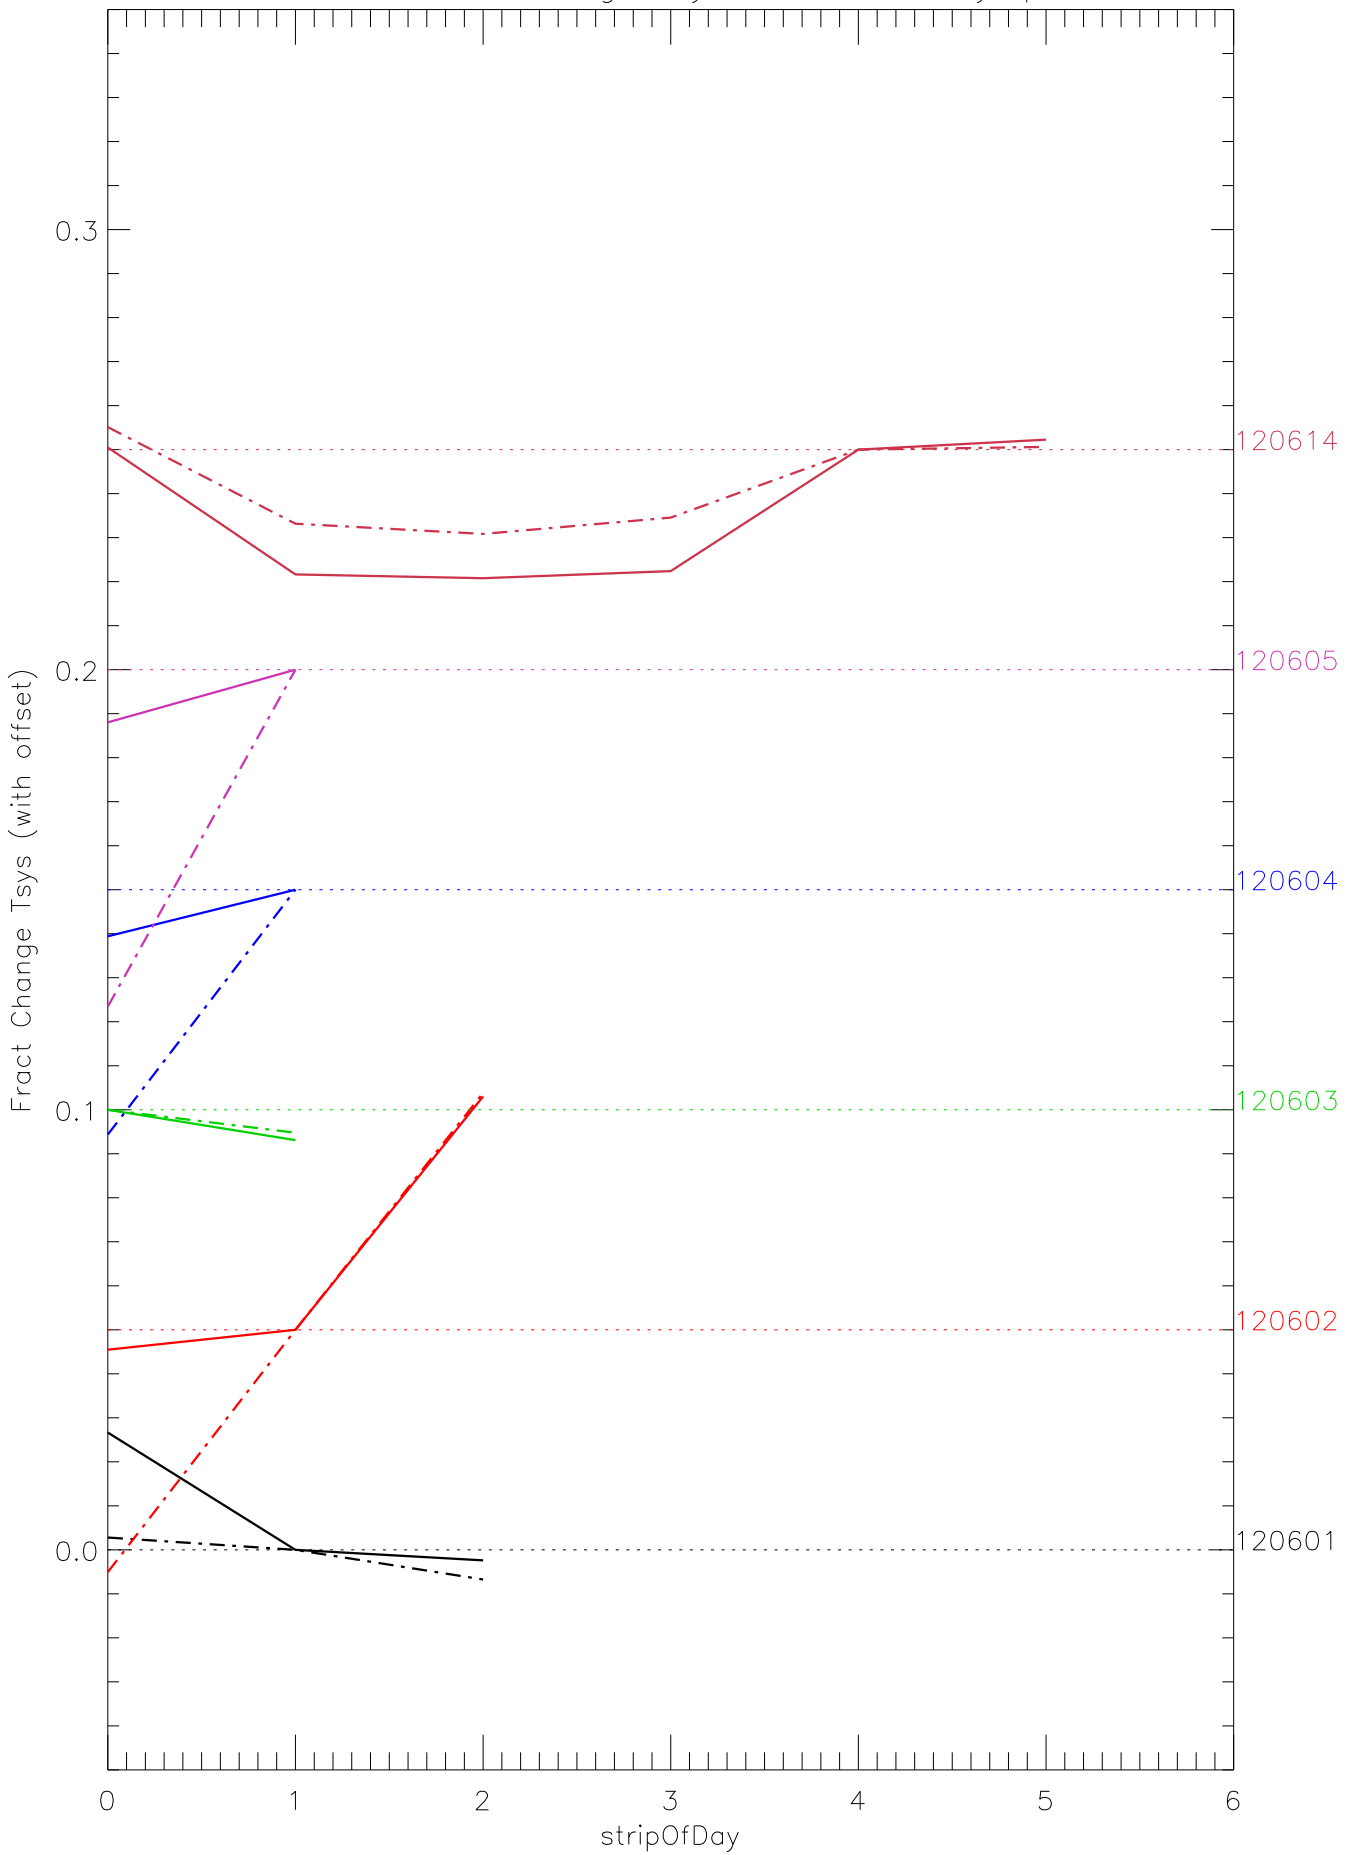

a2048 fractional change TsysK for each day. pixel:0

a2048 fractional change TsysK for each day. pixel:1

a2048 fractional change TsysK for each day. pixel:2

a2048 fractional change TsysK for each day. pixel:3

a2048 fractional change TsysK for each day. pixel:4

a2048 fractional change TsysK for each day. pixel:5

a2048 fractional change TsysK for each day. pixel:6