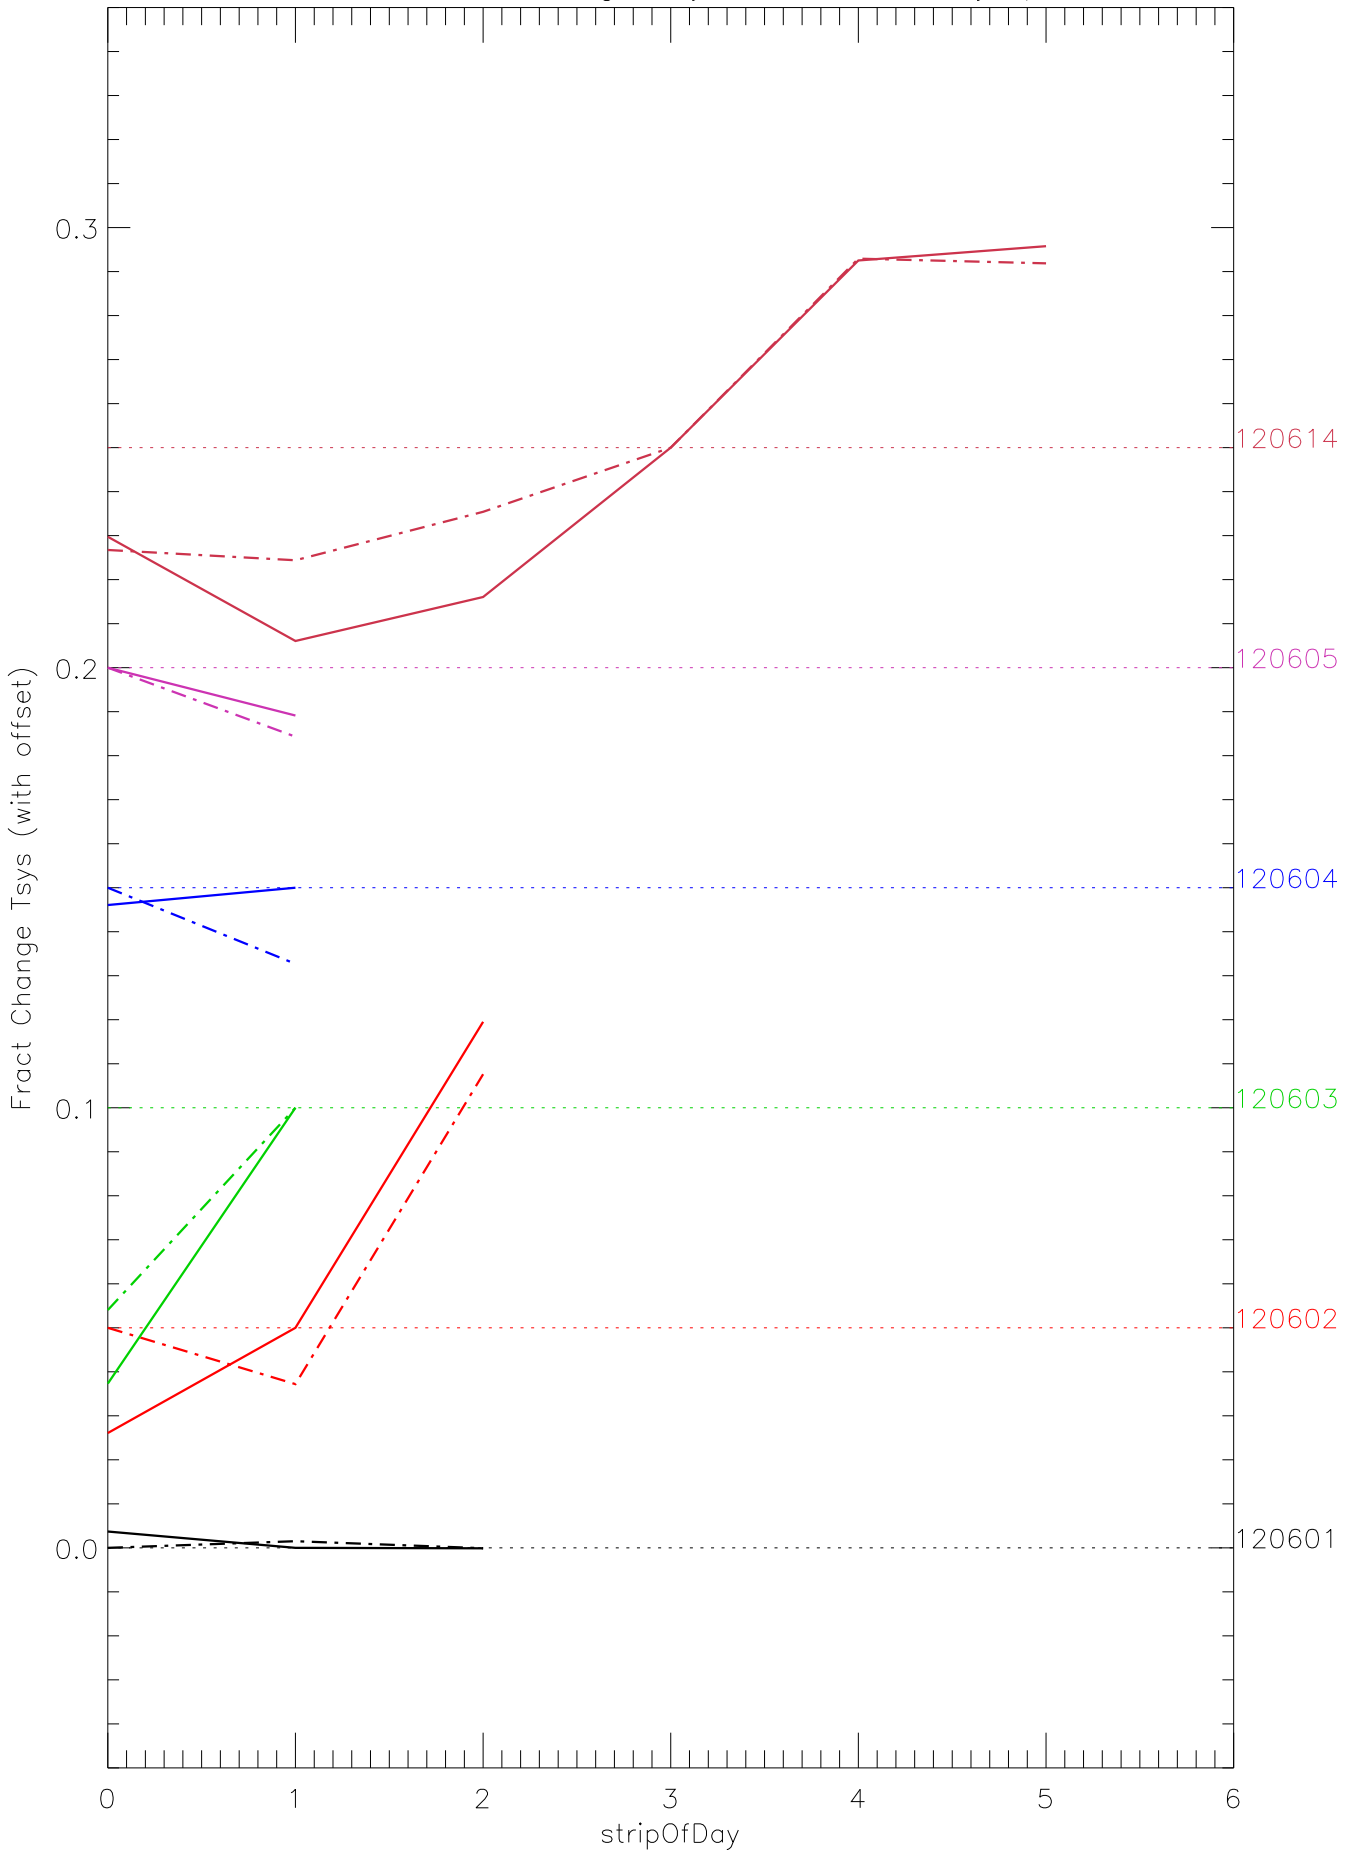

a2048 fractional change TsysK for each day. pixel:0

a2048 fractional change TsysK for each day. pixel:1

a2048 fractional change TsysK for each day. pixel:2

a2048 fractional change TsysK for each day. pixel:3

a2048 fractional change TsysK for each day. pixel:4

a2048 fractional change TsysK for each day. pixel:5

a2048 fractional change TsysK for each day. pixel:6