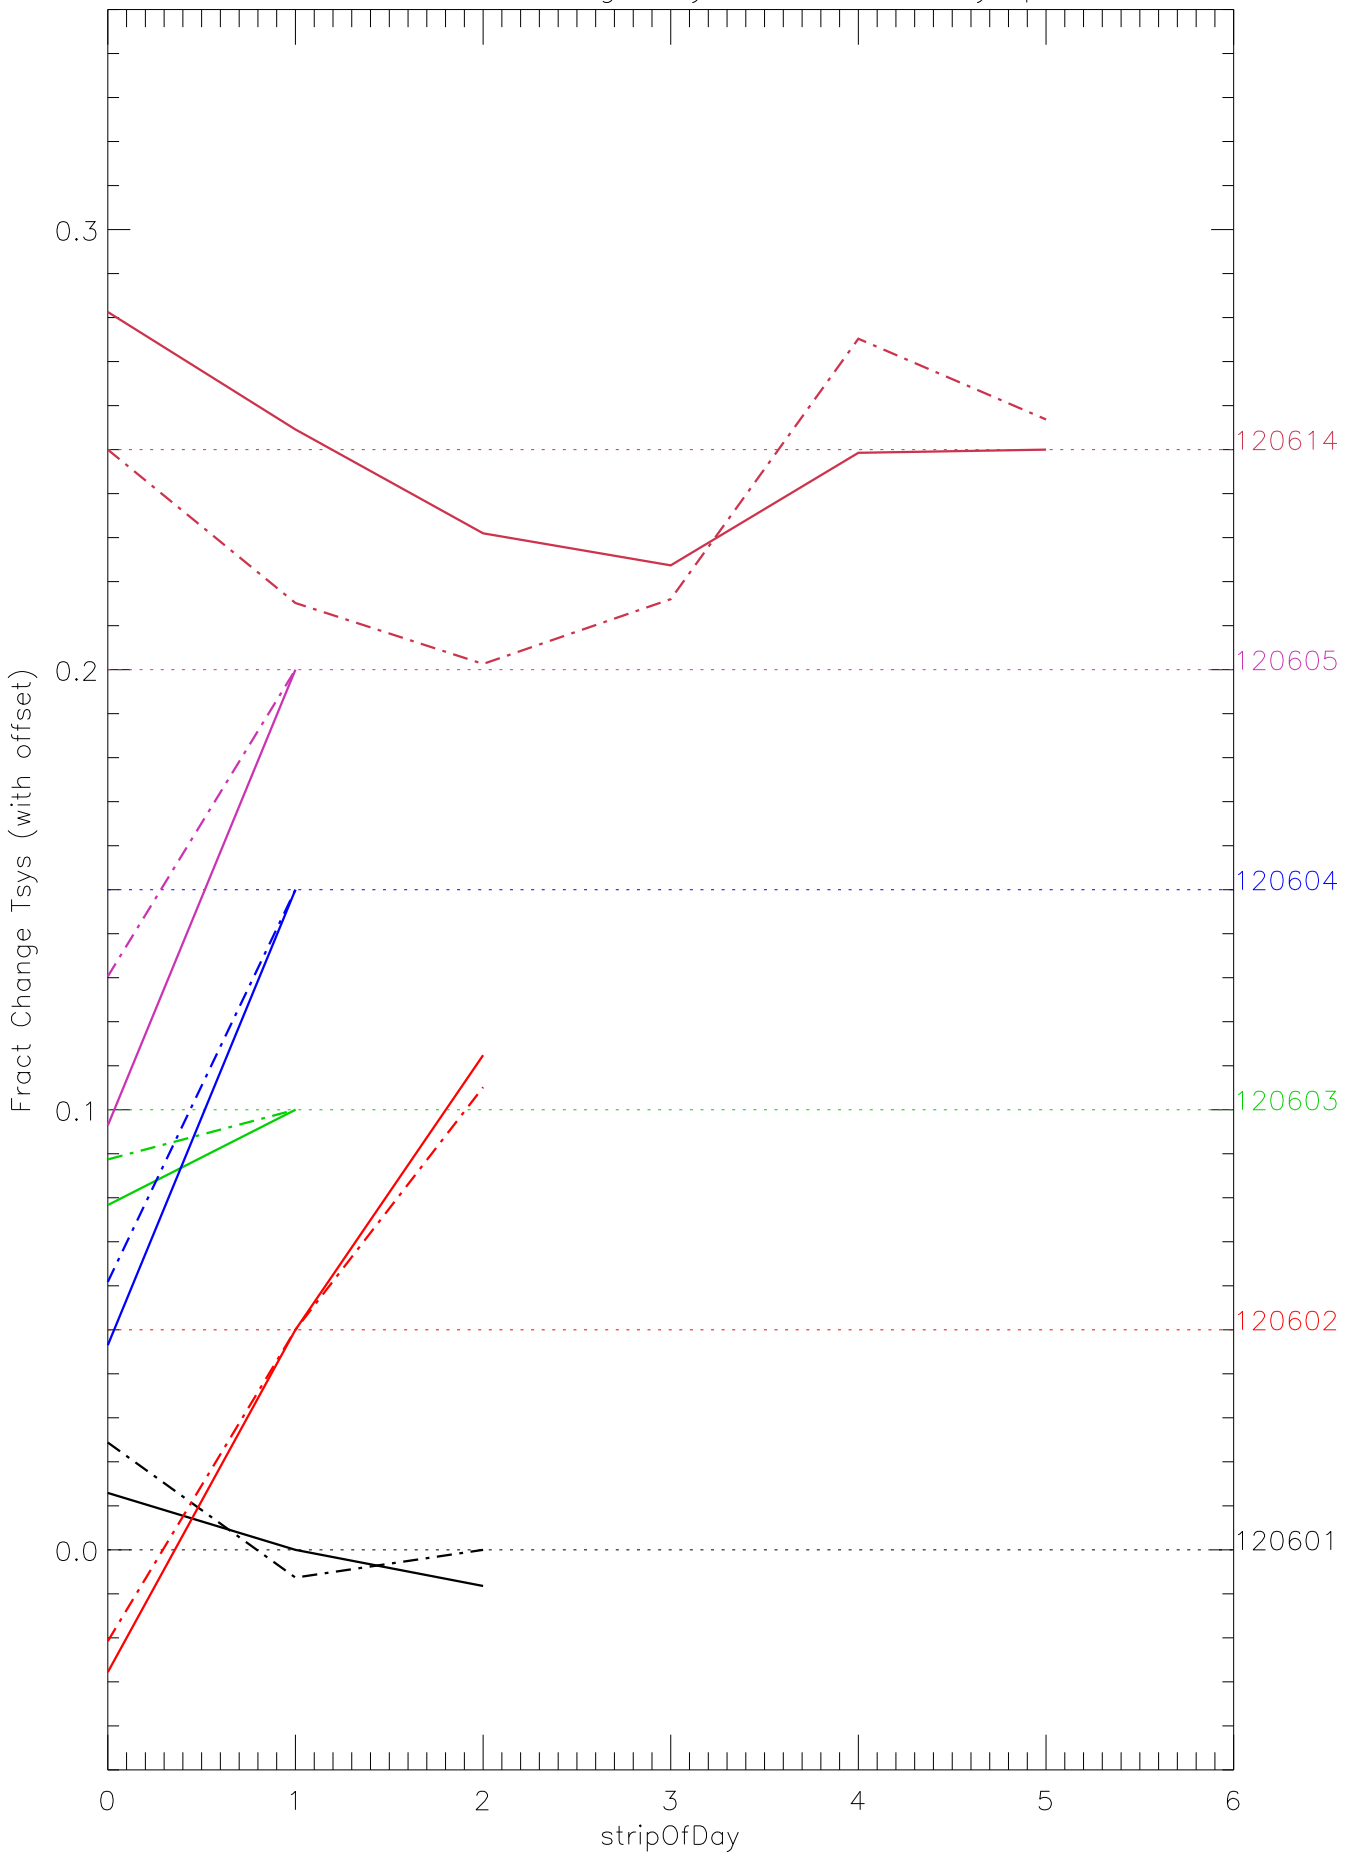

a2048 fractional change TsysK for each day. pixel:0

a2048 fractional change TsysK for each day. pixel:1

a2048 fractional change TsysK for each day. pixel:2

a2048 fractional change TsysK for each day. pixel:3

a2048 fractional change TsysK for each day. pixel:4

a2048 fractional change TsysK for each day. pixel:5

a2048 fractional change TsysK for each day. pixel:6