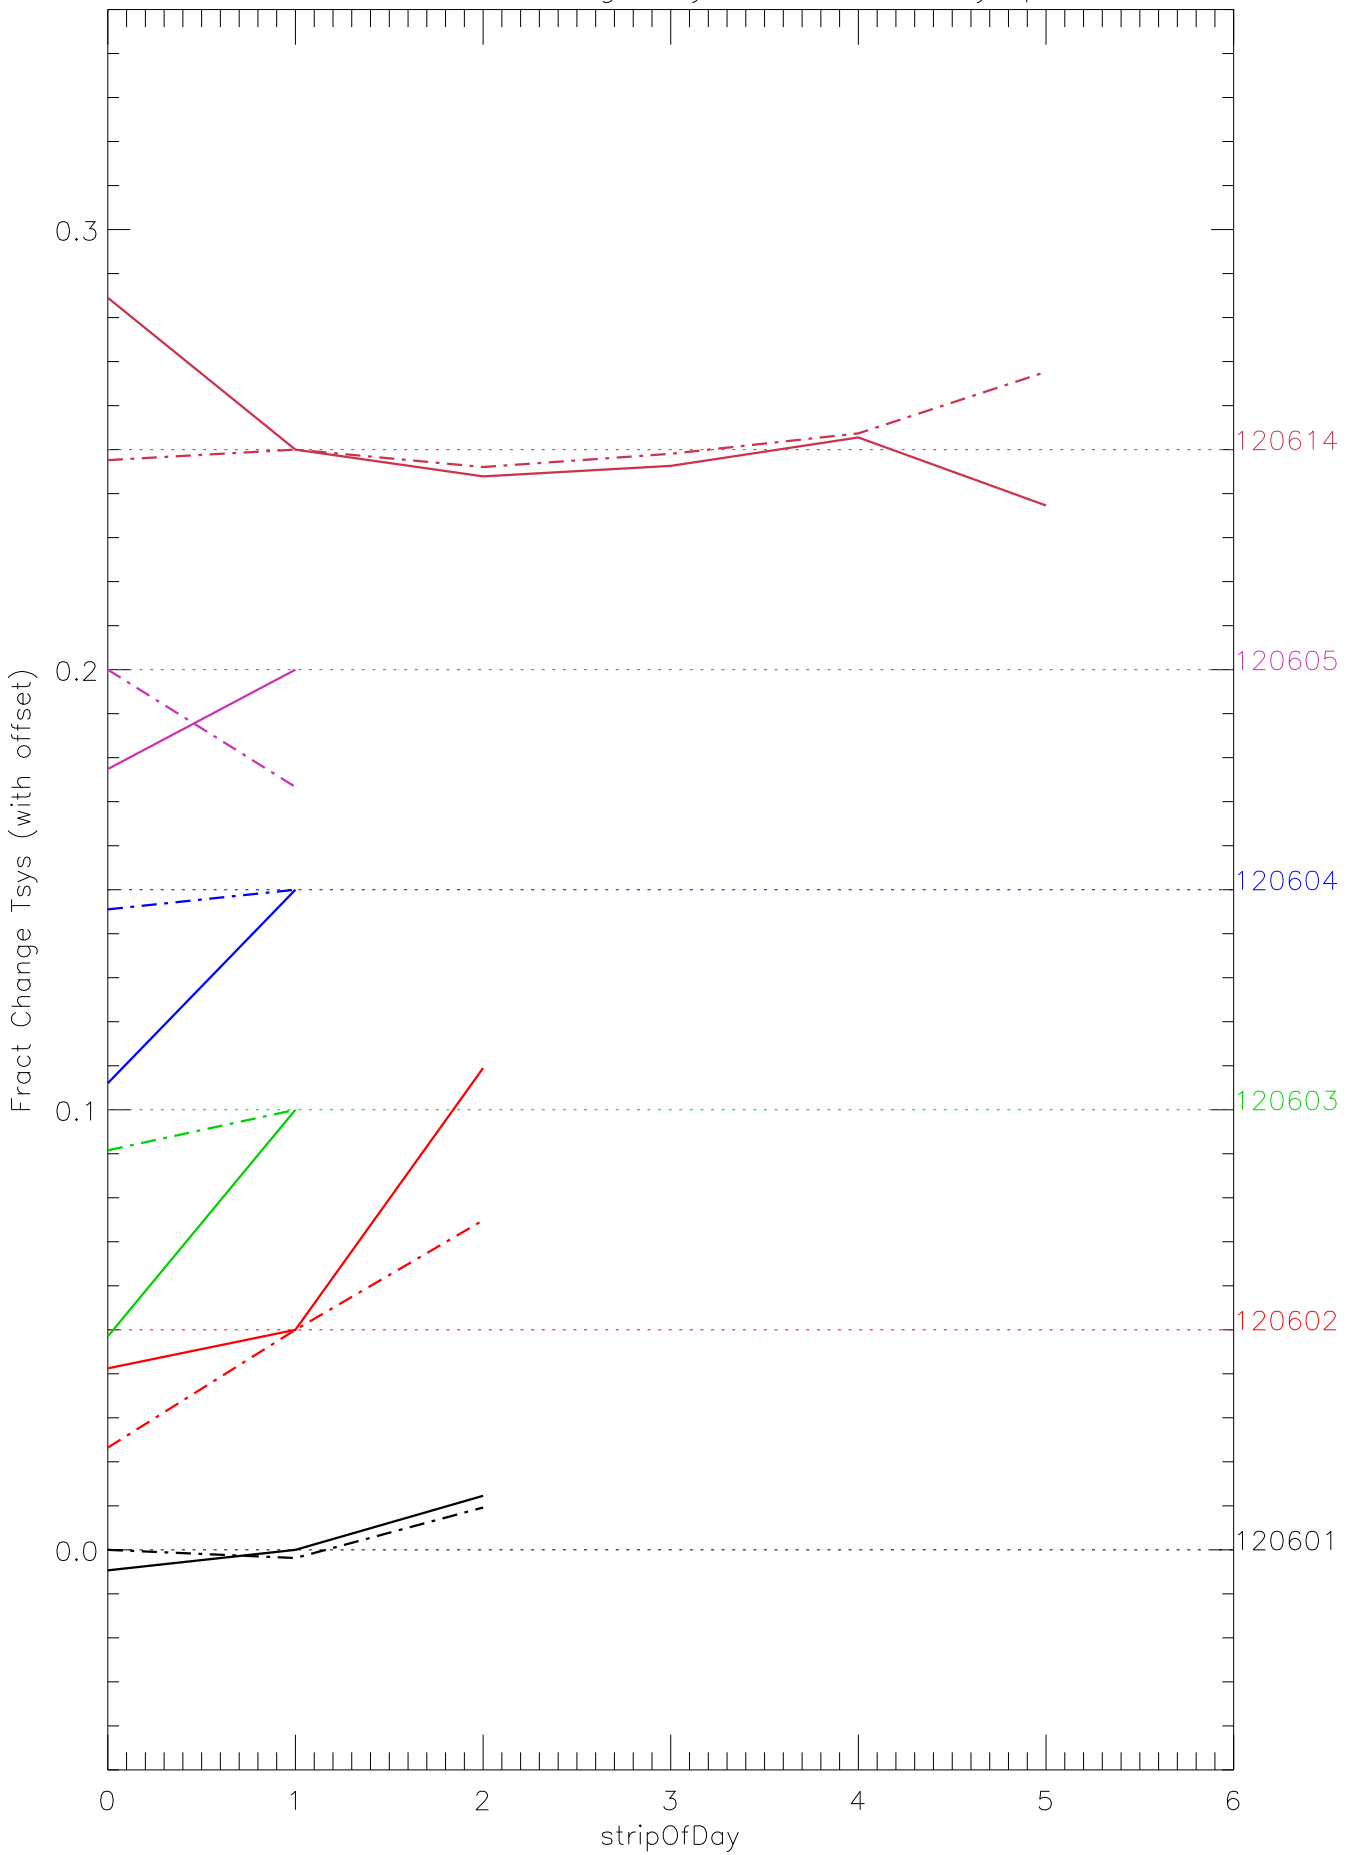

a2048 fractional change TsysK for each day. pixel:0

a2048 fractional change TsysK for each day. pixel:1

a2048 fractional change TsysK for each day. pixel:2

a2048 fractional change TsysK for each day. pixel:3

a2048 fractional change TsysK for each day. pixel:4

a2048 fractional change TsysK for each day. pixel:5

a2048 fractional change TsysK for each day. pixel:6