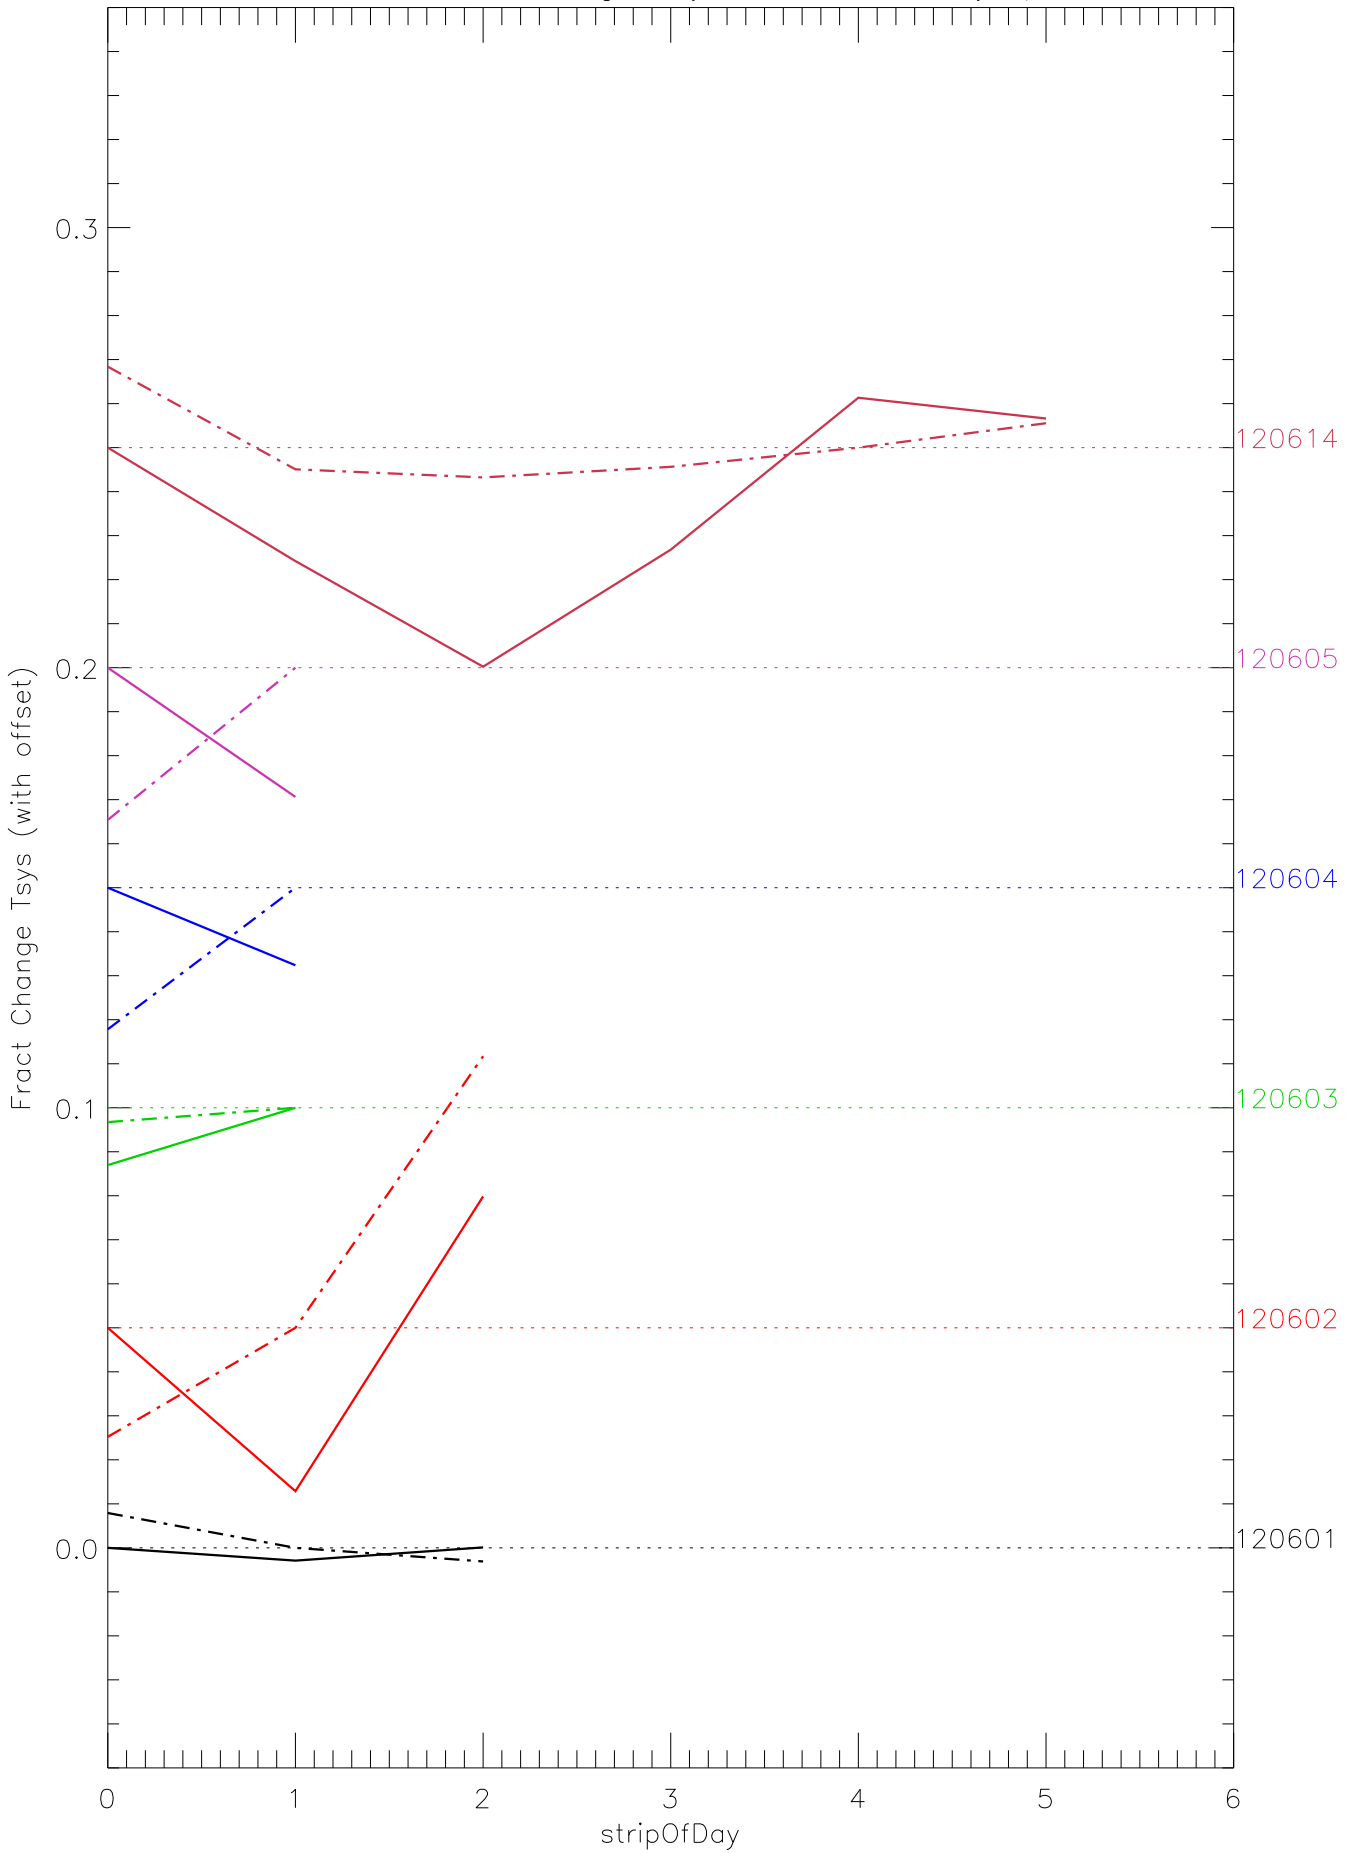

a2048 fractional change TsysK for each day. pixel:0

a2048 fractional change TsysK for each day. pixel:1

a2048 fractional change TsysK for each day. pixel:2

a2048 fractional change TsysK for each day. pixel:3

a2048 fractional change TsysK for each day. pixel:4

a2048 fractional change TsysK for each day. pixel:5

a2048 fractional change TsysK for each day. pixel:6